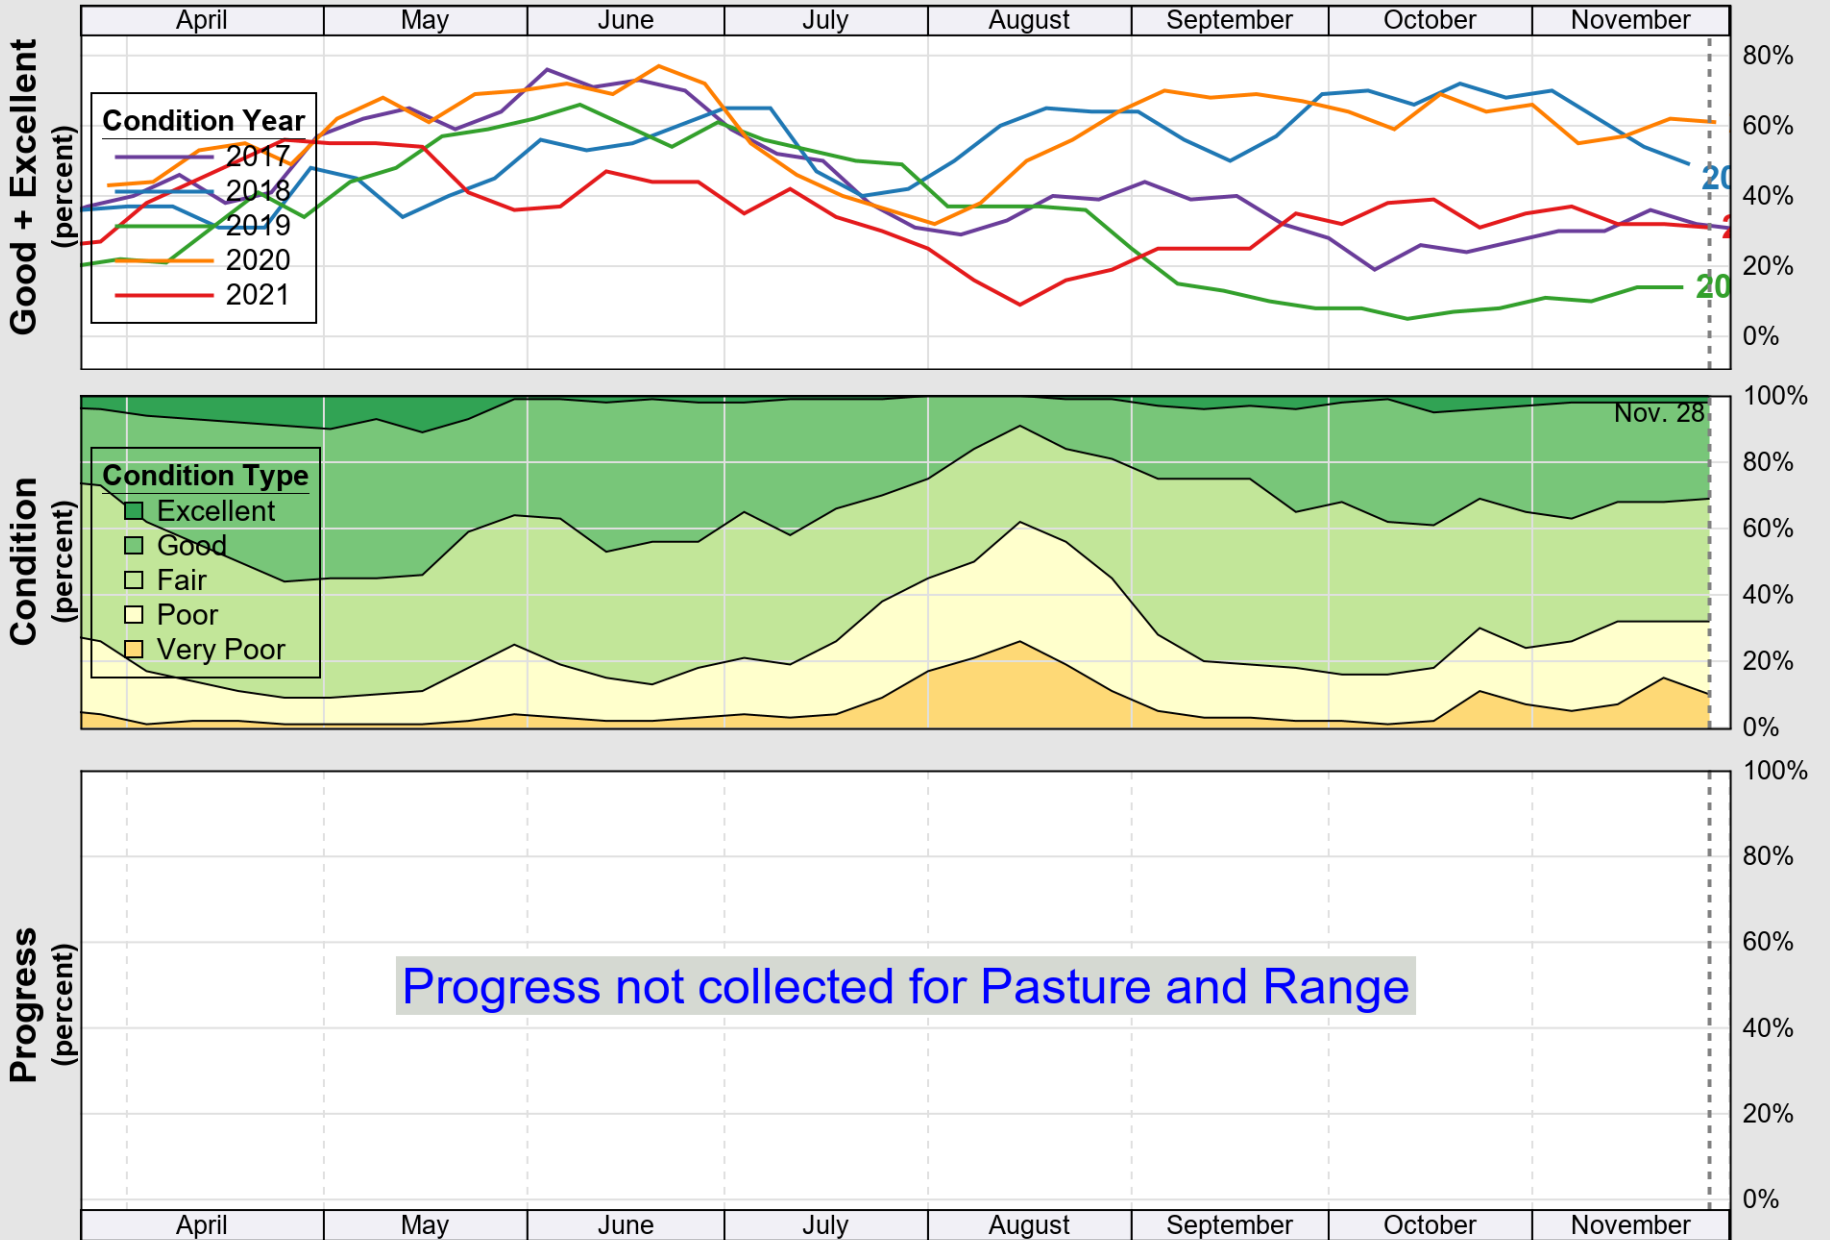

USDA

Crop Progress and Condition: Corn in Virginia , 2021

NASS

Source: National Agricultural Statistics Service (NASS), Crop Progress Report

USDA

Crop Progress and Condition: Cotton in Virginia , 2021

NASS

Source: National Agricultural Statistics Service (NASS), Crop Progress Report

USDA

Crop Progress and Condition: Pasture and Range in Virginia , 2021

NASS

Source: National Agricultural Statistics Service (NASS), Crop Progress Report

USDA

Crop Progress and Condition: Peanuts in Virginia , 2021

NASS

Source: National Agricultural Statistics Service (NASS), Crop Progress Report

USDA

Crop Progress and Condition: Soybeans in Virginia , 2021

NASS

Source: National Agricultural Statistics Service (NASS), Crop Progress Report