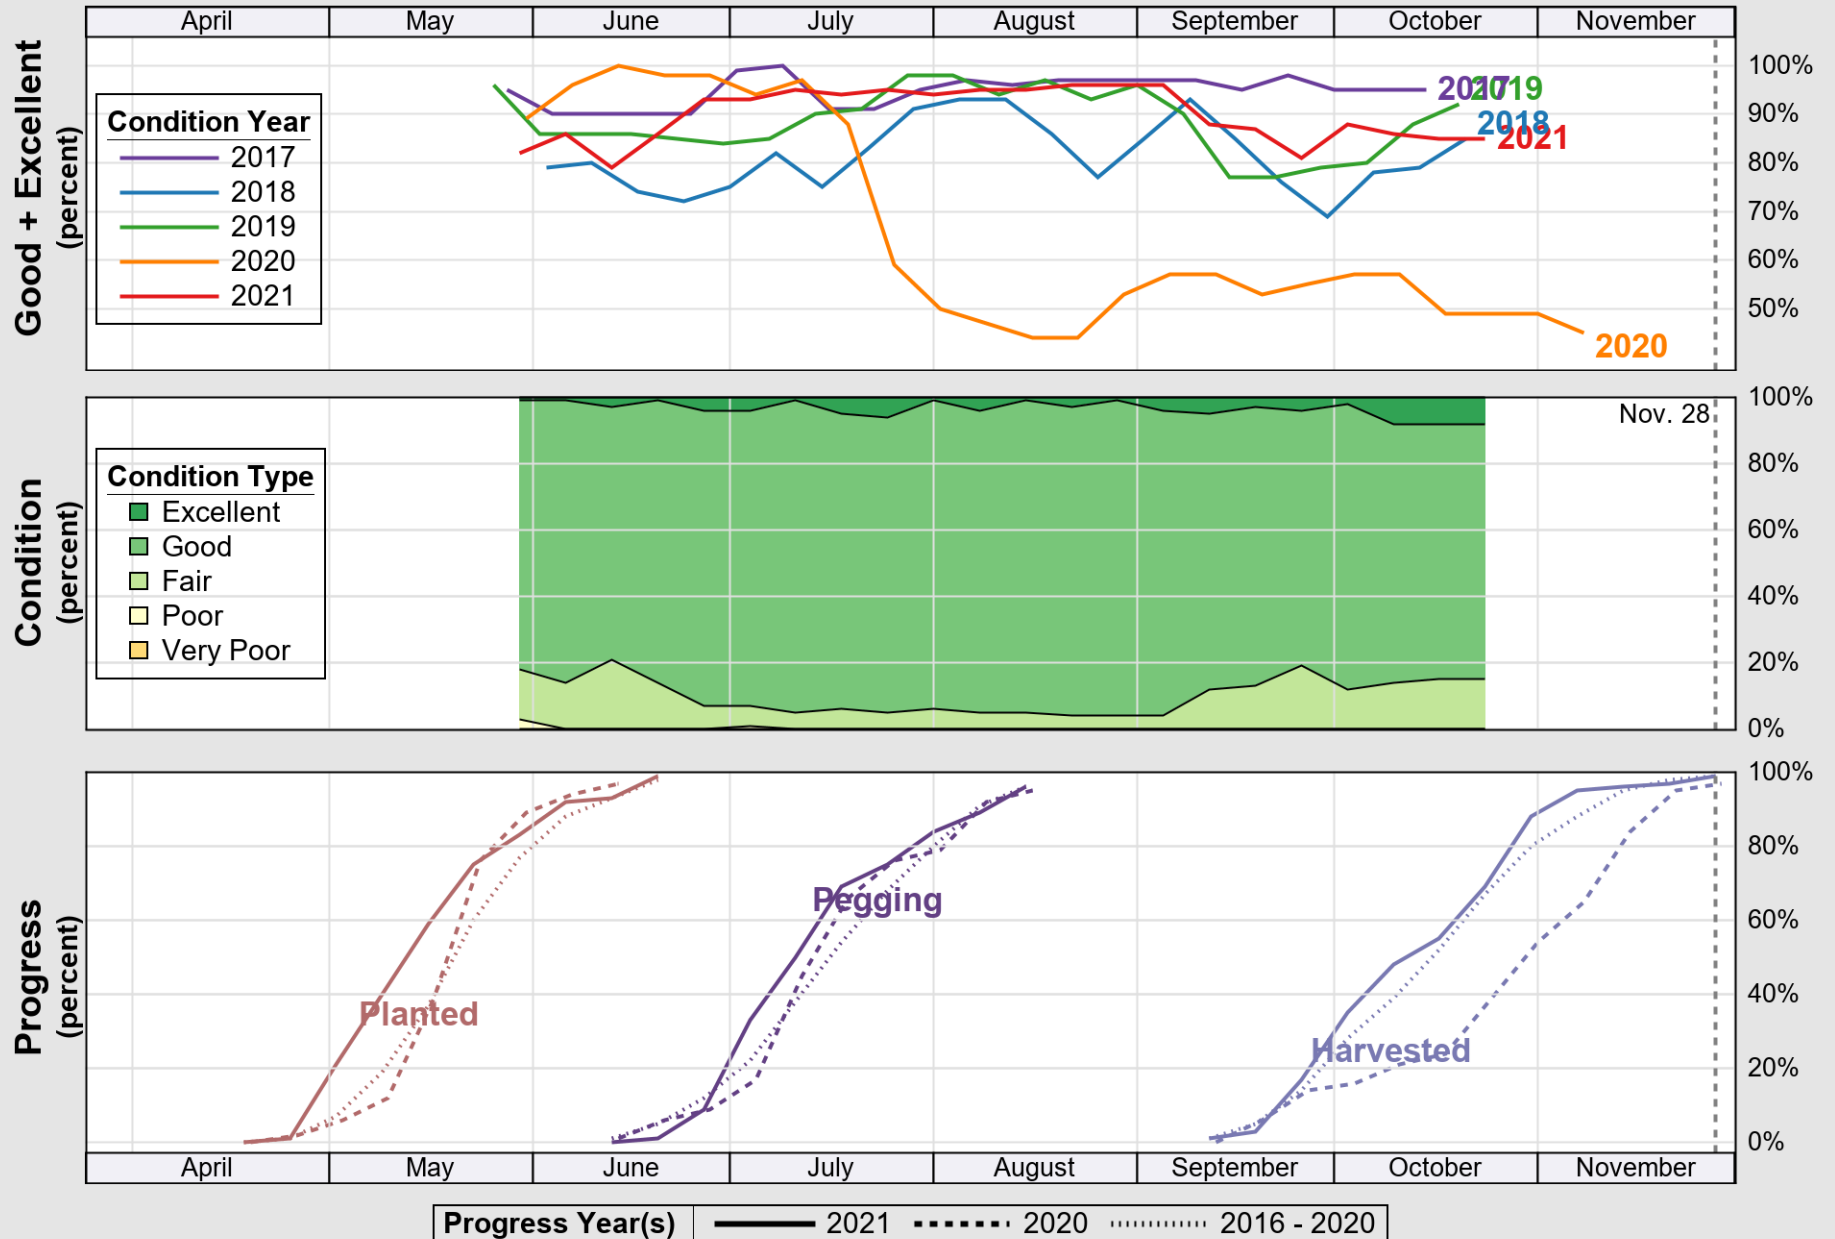

USDA

Crop Progress and Condition: Corn in Virginia , 2021

NASS

Source: National Agricultural Statistics Service (NASS), Crop Progress Report

USDA

Crop Progress and Condition: Cotton in Virginia , 2021

NASS

Source: National Agricultural Statistics Service (NASS), Crop Progress Report

USDA

Crop Progress and Condition: Pasture and Range in Virginia , 2021

NASS

Source: National Agricultural Statistics Service (NASS), Crop Progress Report

USDA

Crop Progress and Condition: Peanuts in Virginia , 2021

NASS

Source: National Agricultural Statistics Service (NASS), Crop Progress Report

USDA

Crop Progress and Condition: Soybeans in Virginia , 2021

NASS

Source: National Agricultural Statistics Service (NASS), Crop Progress Report