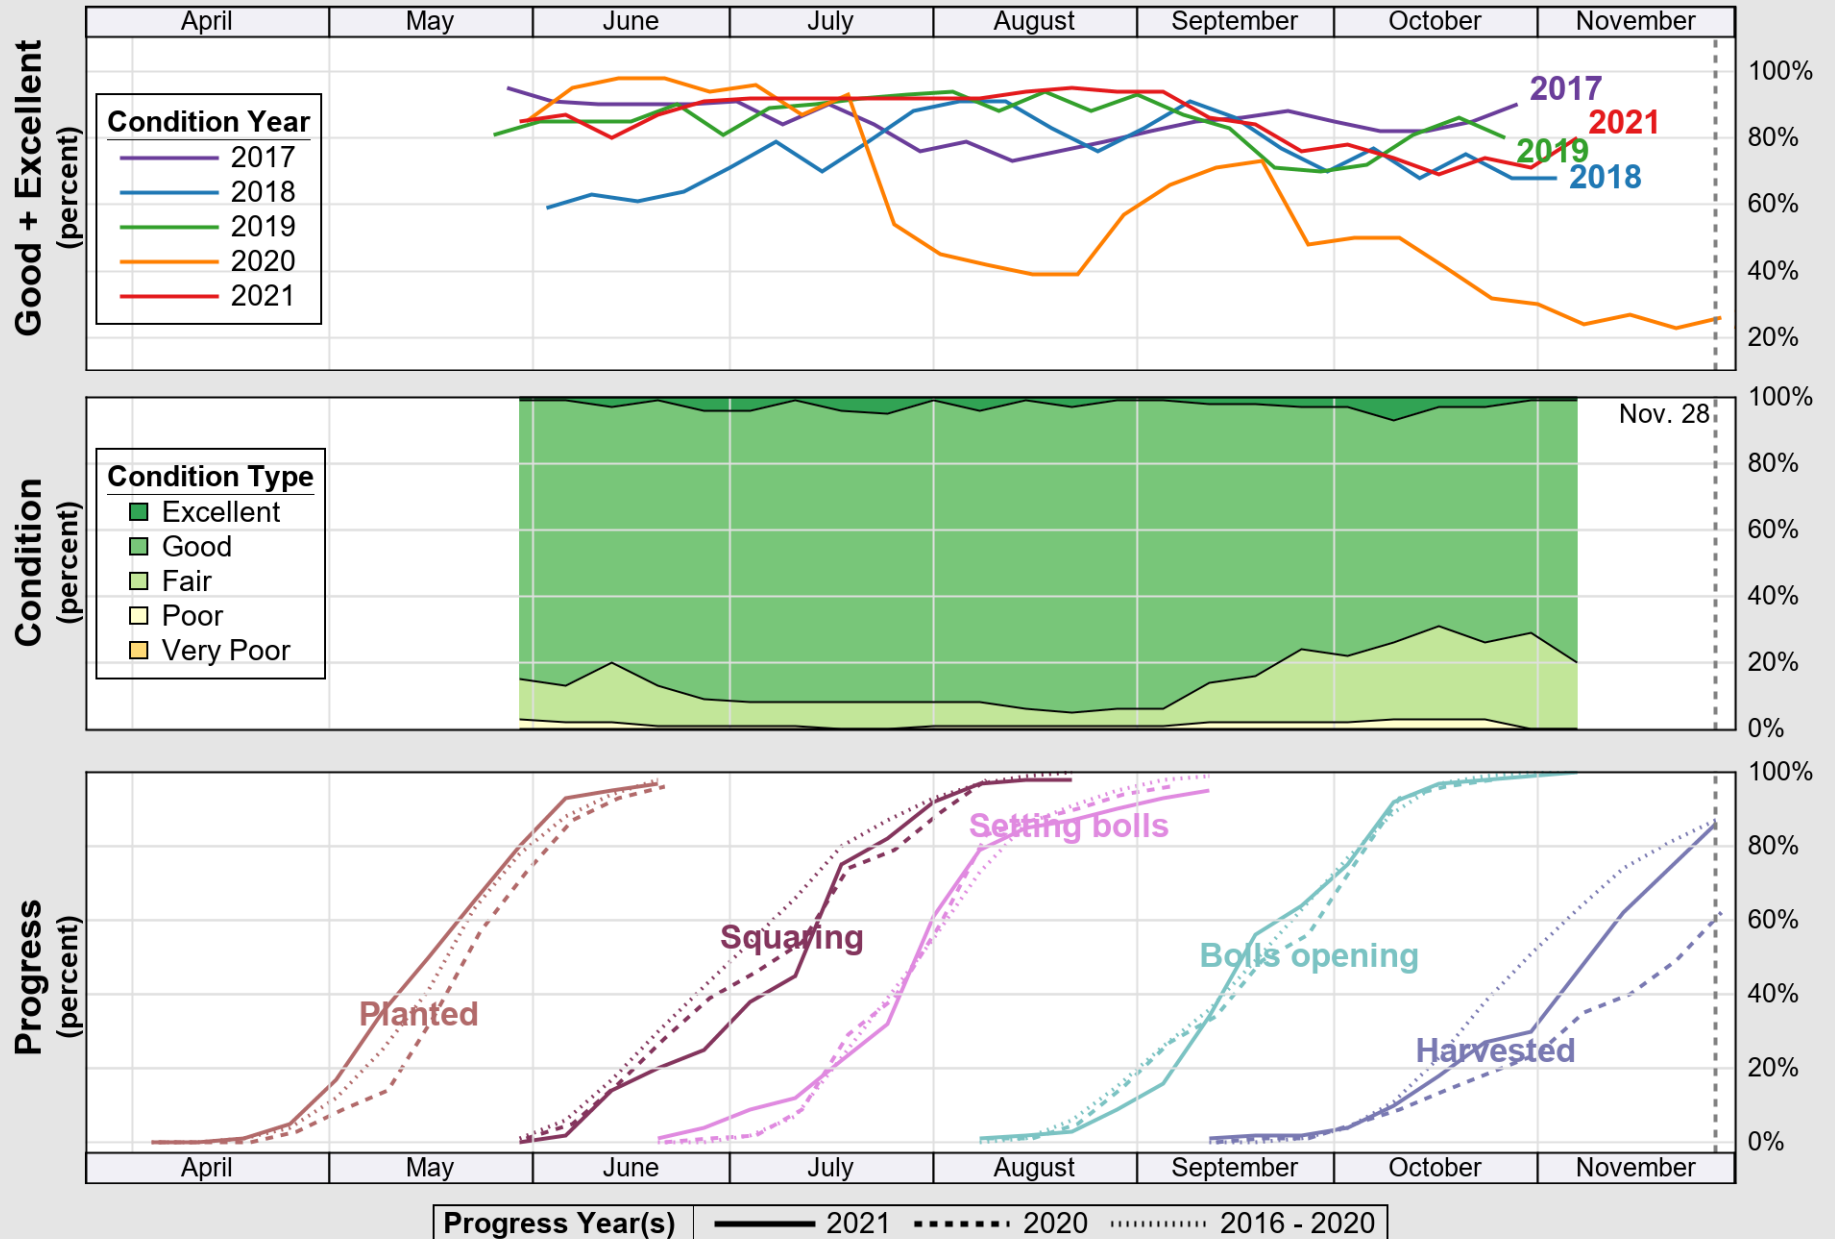

USDA

Crop Progress and Condition: Corn in Virginia , 2021

NASS

Source: National Agricultural Statistics Service (NASS), Crop Progress Report

USDA

Crop Progress and Condition: Cotton in Virginia , 2021

NASS

Source: National Agricultural Statistics Service (NASS), Crop Progress Report

USDA

Crop Progress and Condition: Pasture and Range in Virginia , 2021

NASS

Source: National Agricultural Statistics Service (NASS), Crop Progress Report

USDA

Crop Progress and Condition: Peanuts in Virginia , 2021

NASS

Source: National Agricultural Statistics Service (NASS), Crop Progress Report

USDA

Crop Progress and Condition: Soybeans in Virginia , 2021

NASS

Source: National Agricultural Statistics Service (NASS), Crop Progress Report