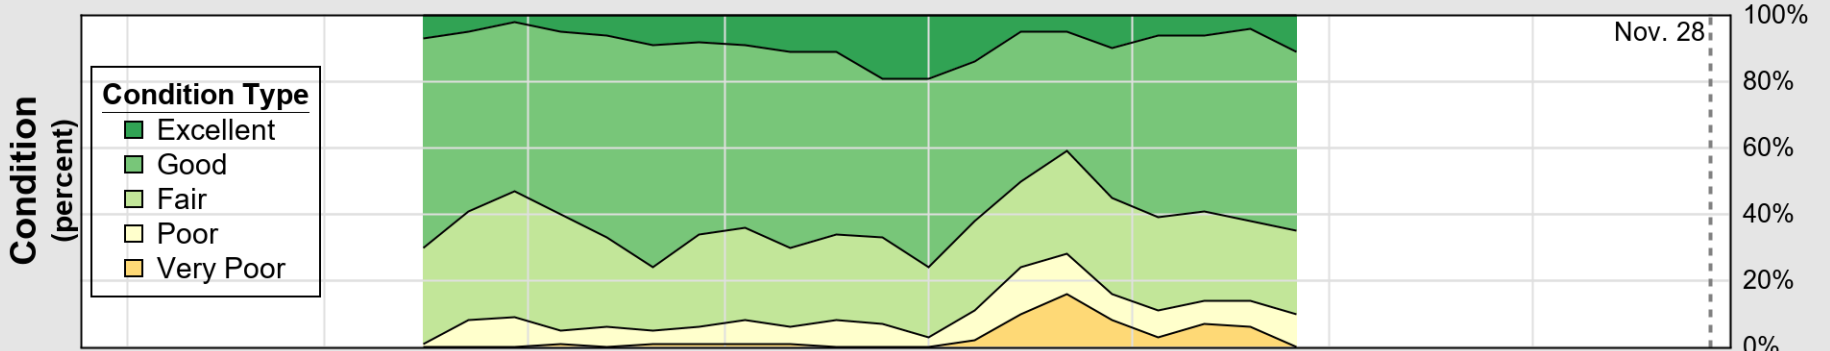

USDA

Crop Progress and Condition: Corn in Virginia , 2021

NASS

Source: National Agricultural Statistics Service (NASS), Crop Progress Report

USDA

Crop Progress and Condition: Cotton in Virginia , 2021

NASS

Source: National Agricultural Statistics Service (NASS), Crop Progress Report