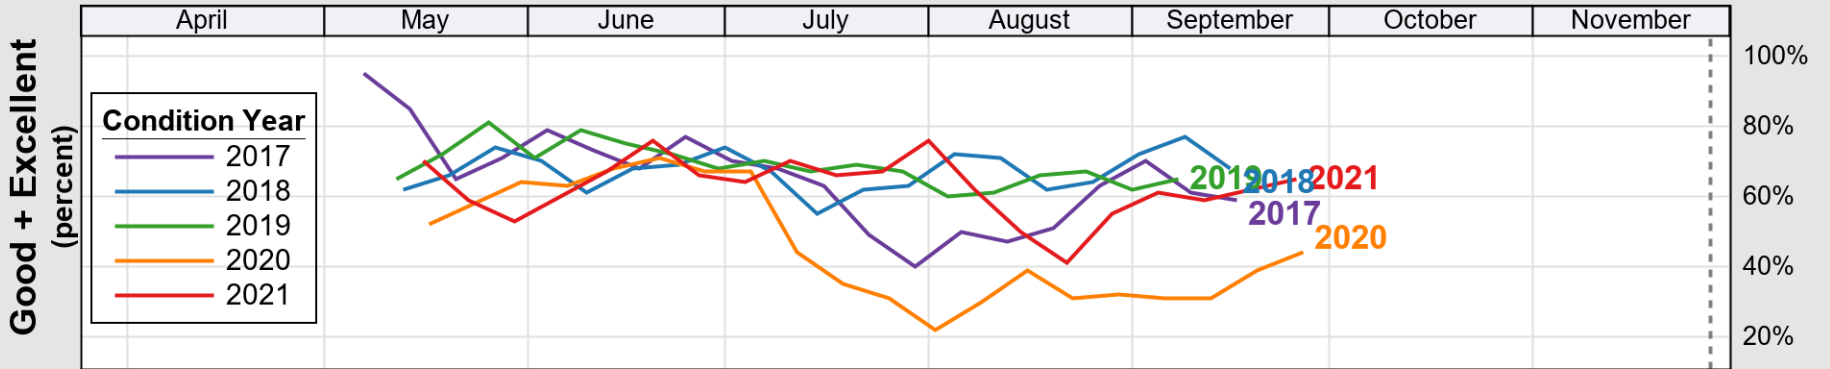

USDA

Crop Progress and Condition: Corn in Virginia , 2021

NASS

Source: National Agricultural Statistics Service (NASS), Crop Progress Report

USDA

Crop Progress and Condition: Cotton in Virginia , 2021

NASS

Source: National Agricultural Statistics Service (NASS), Crop Progress Report