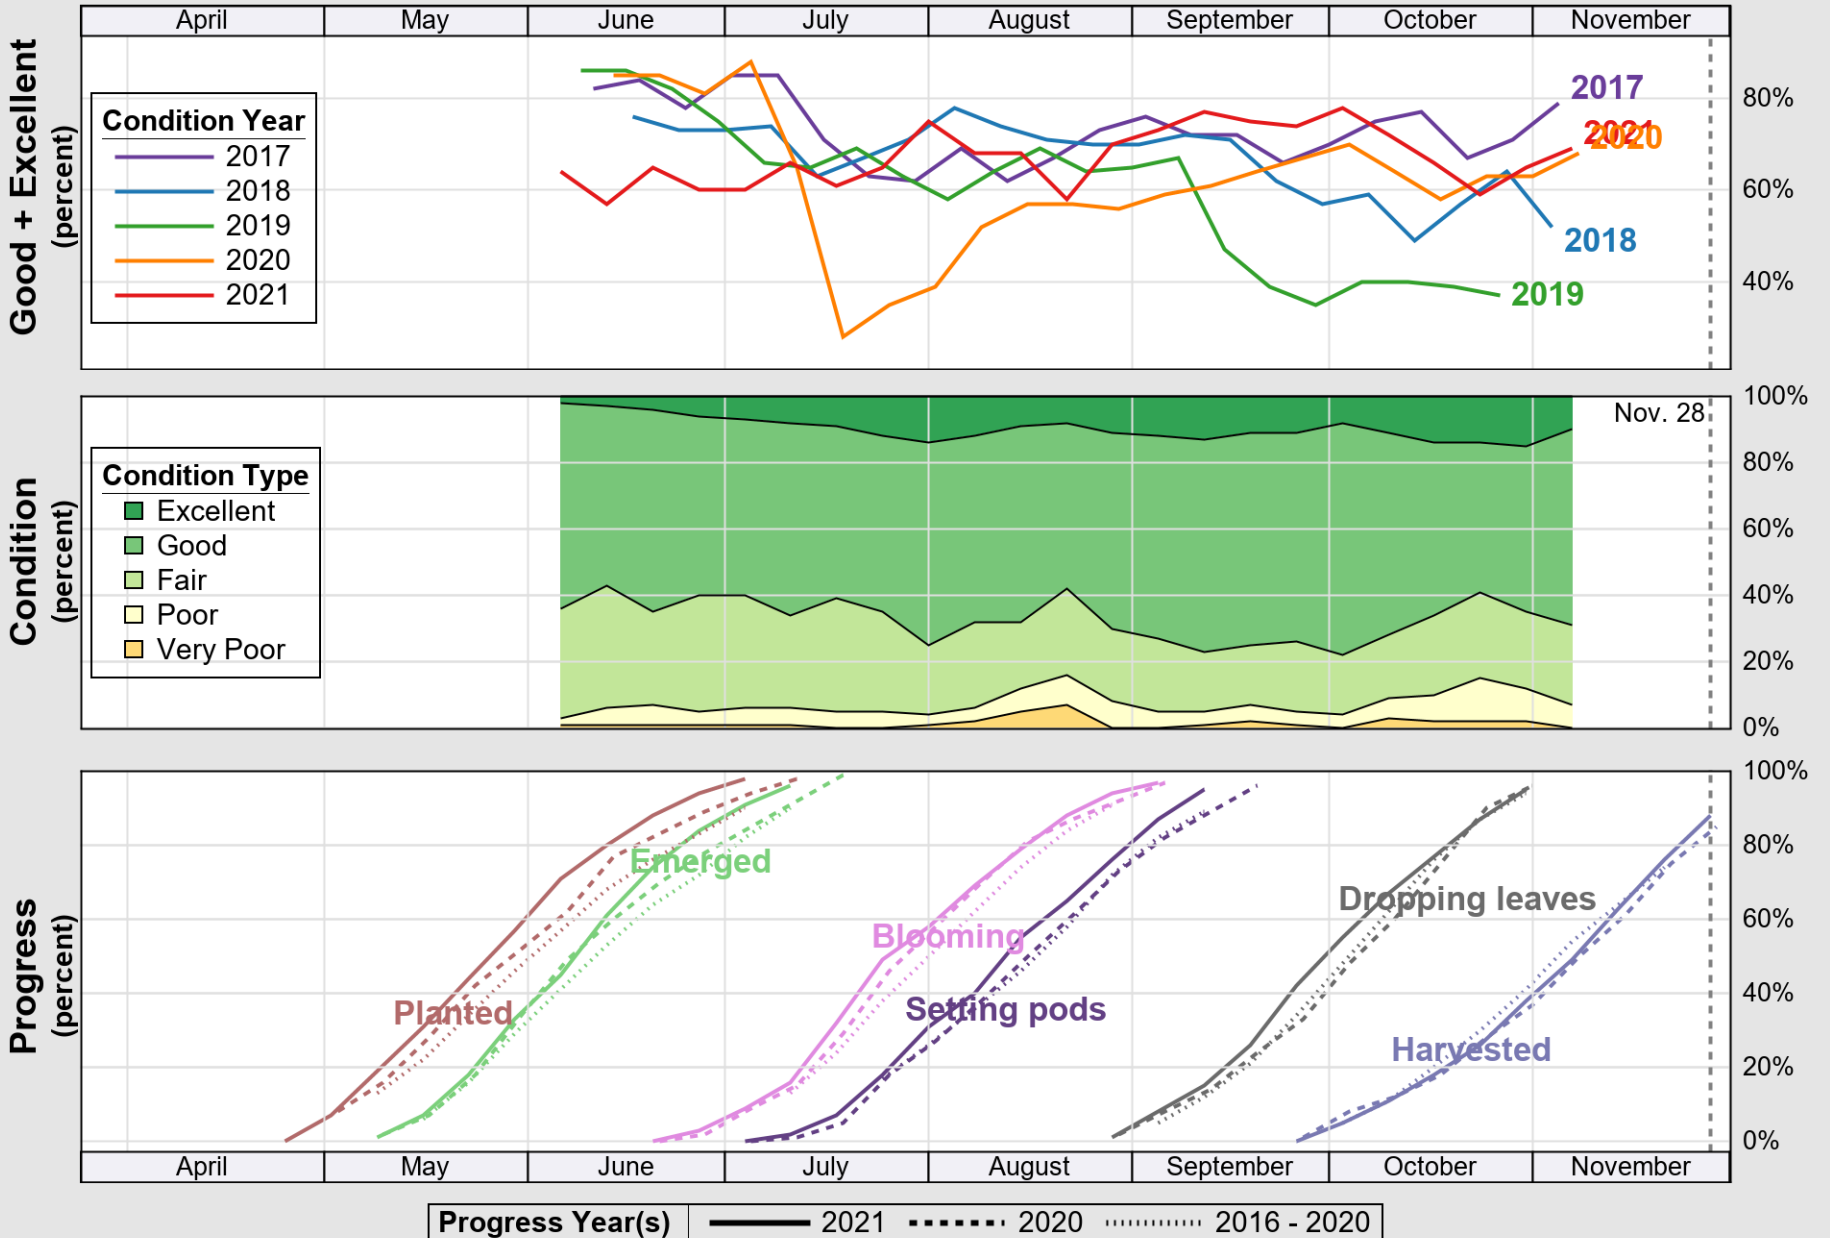

USDA

Crop Progress and Condition: Pasture and Range in Virginia , 2021

NASS

Source: National Agricultural Statistics Service (NASS), Crop Progress Report

USDA

Crop Progress and Condition: Peanuts in Virginia , 2021

NASS

Source: National Agricultural Statistics Service (NASS), Crop Progress Report

USDA

Crop Progress and Condition: Soybeans in Virginia , 2021

NASS

Source: National Agricultural Statistics Service (NASS), Crop Progress Report

USDA

Crop Progress and Condition: Winter Wheat in Virginia , 2021

NASS

Source: National Agricultural Statistics Service (NASS), Crop Progress Report