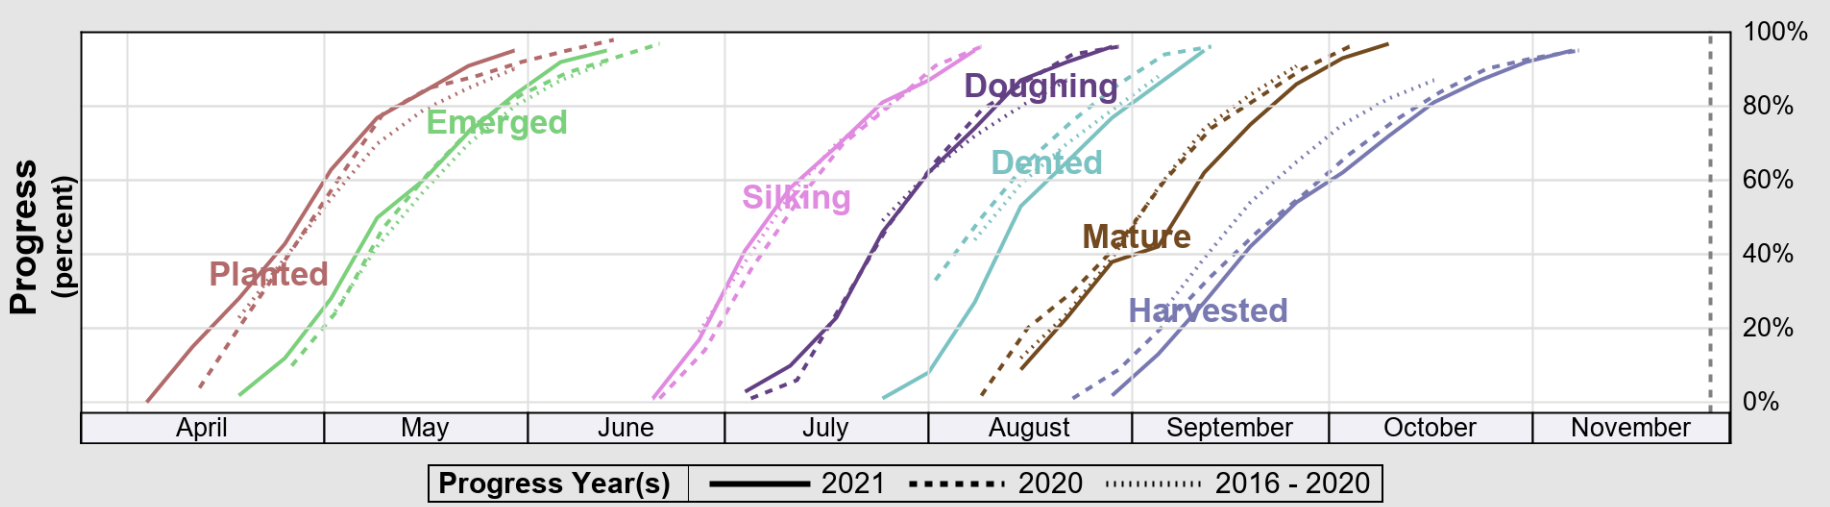

USDA

Crop Progress and Condition: Corn in Virginia , 2021

NASS

Source: National Agricultural Statistics Service (NASS), Crop Progress Report

USDA

Crop Progress and Condition: Cotton in Virginia , 2021

NASS

Source: National Agricultural Statistics Service (NASS), Crop Progress Report