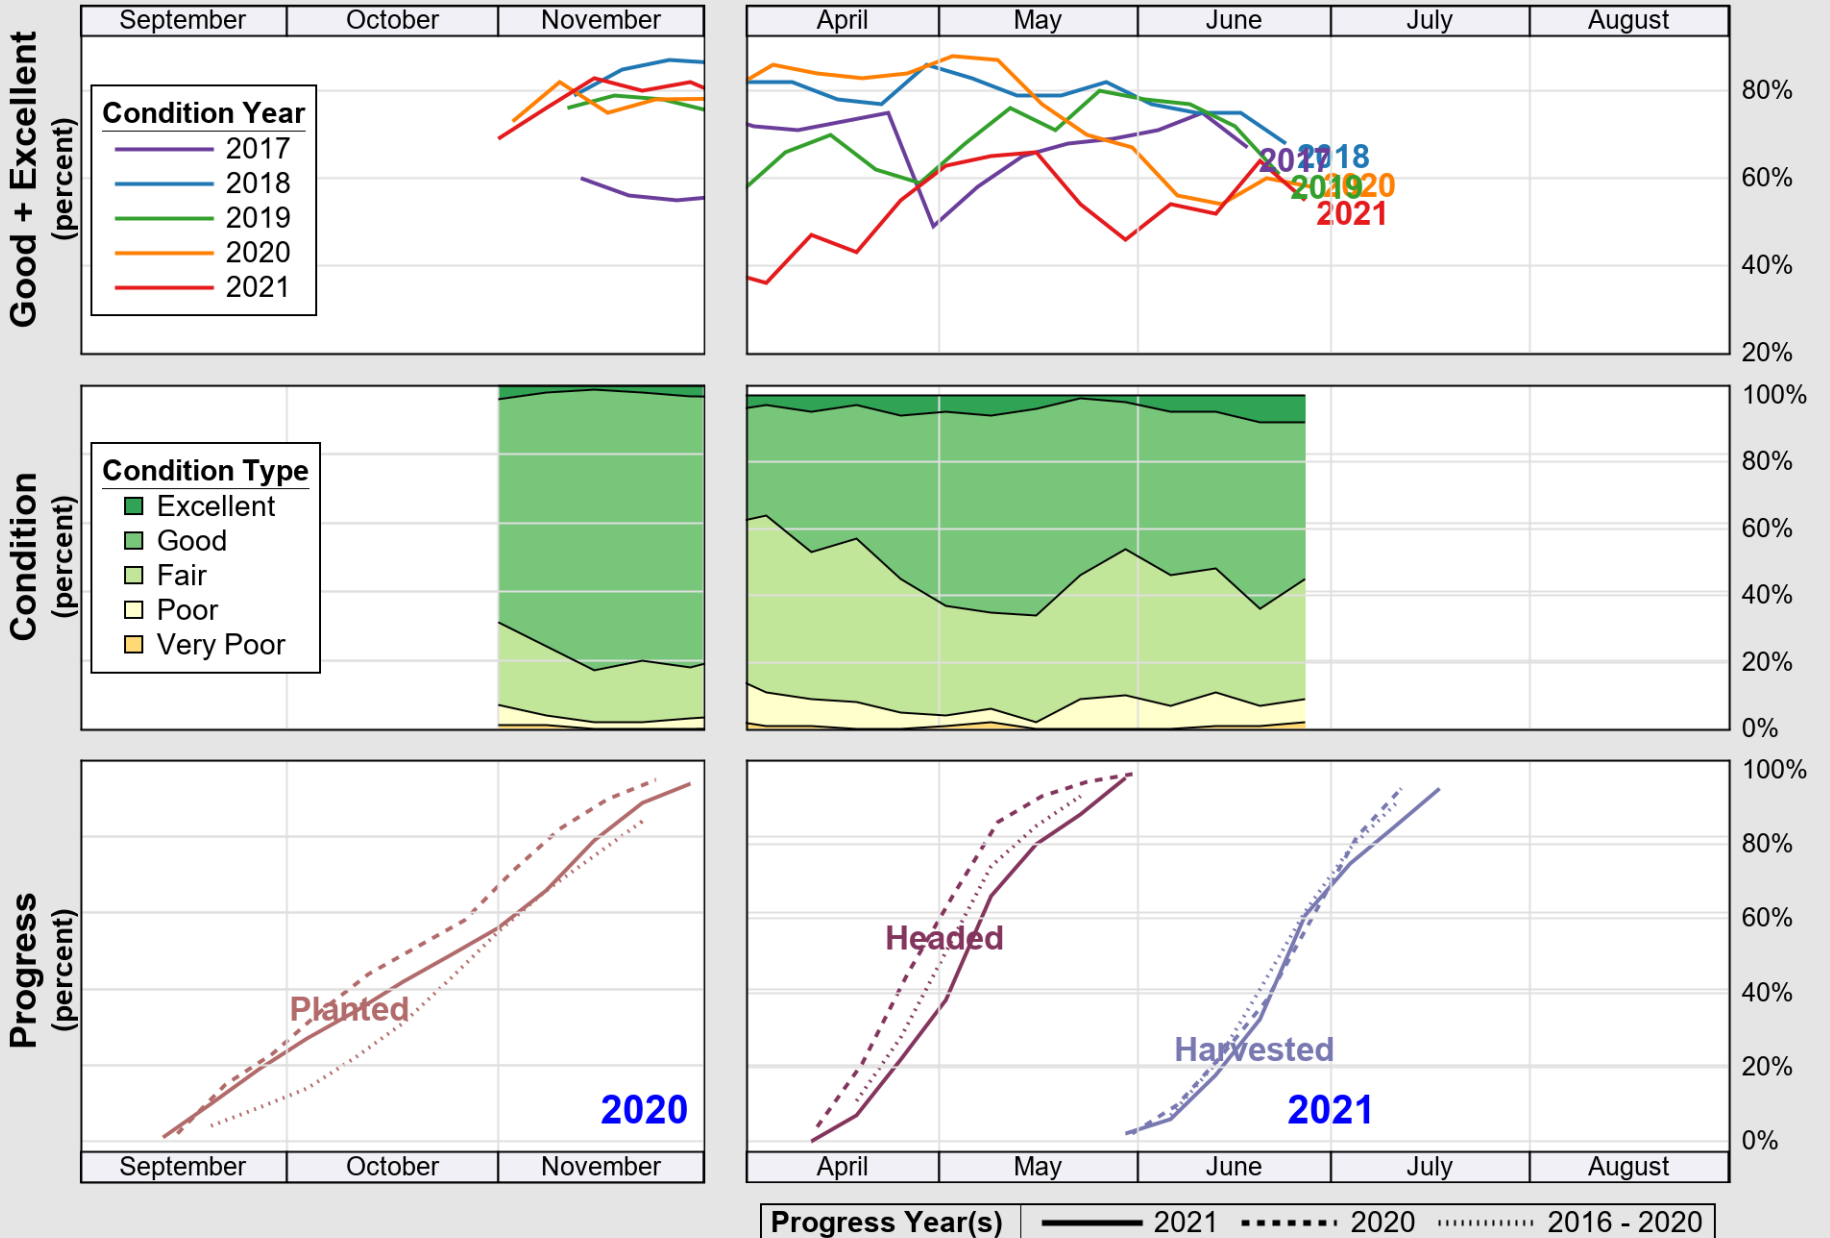

USDA

Crop Progress and Condition: Pasture and Range in Virginia , 2021

NASS

Source: National Agricultural Statistics Service (NASS), Crop Progress Report

USDA

Crop Progress and Condition: Peanuts in Virginia , 2021

NASS

Source: National Agricultural Statistics Service (NASS), Crop Progress Report

USDA

Crop Progress and Condition: Soybeans in Virginia , 2021

NASS

Source: National Agricultural Statistics Service (NASS), Crop Progress Report

USDA

Crop Progress and Condition: Winter Wheat in Virginia , 2021

NASS

Source: National Agricultural Statistics Service (NASS), Crop Progress Report