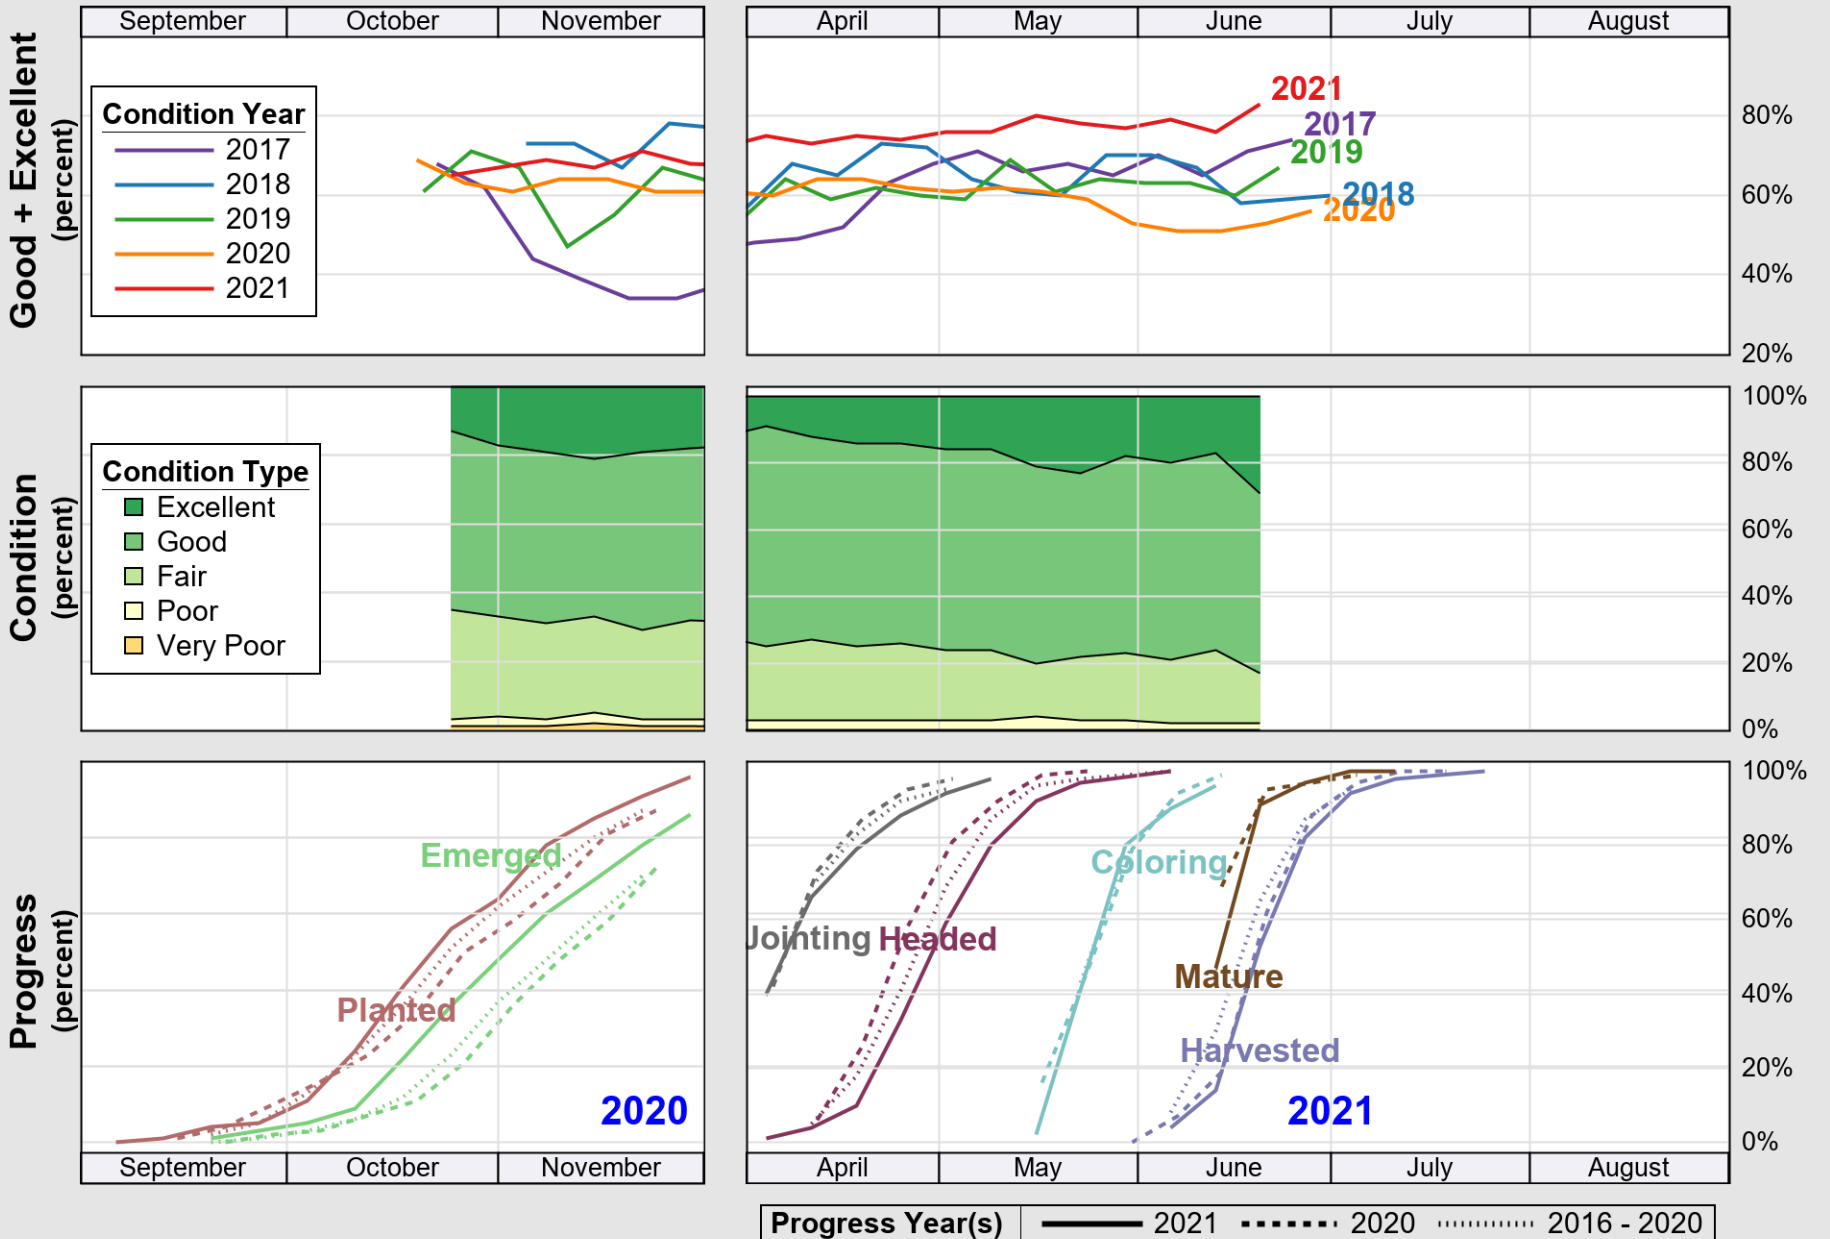

USDA

Crop Progress and Condition: Soybeans in Tennessee , 2021

NASS

Source: National Agricultural Statistics Service (NASS), Crop Progress Report

USDA

Crop Progress and Condition: Winter Wheat in Tennessee , 2021

NASS

Source: National Agricultural Statistics Service (NASS), Crop Progress Report