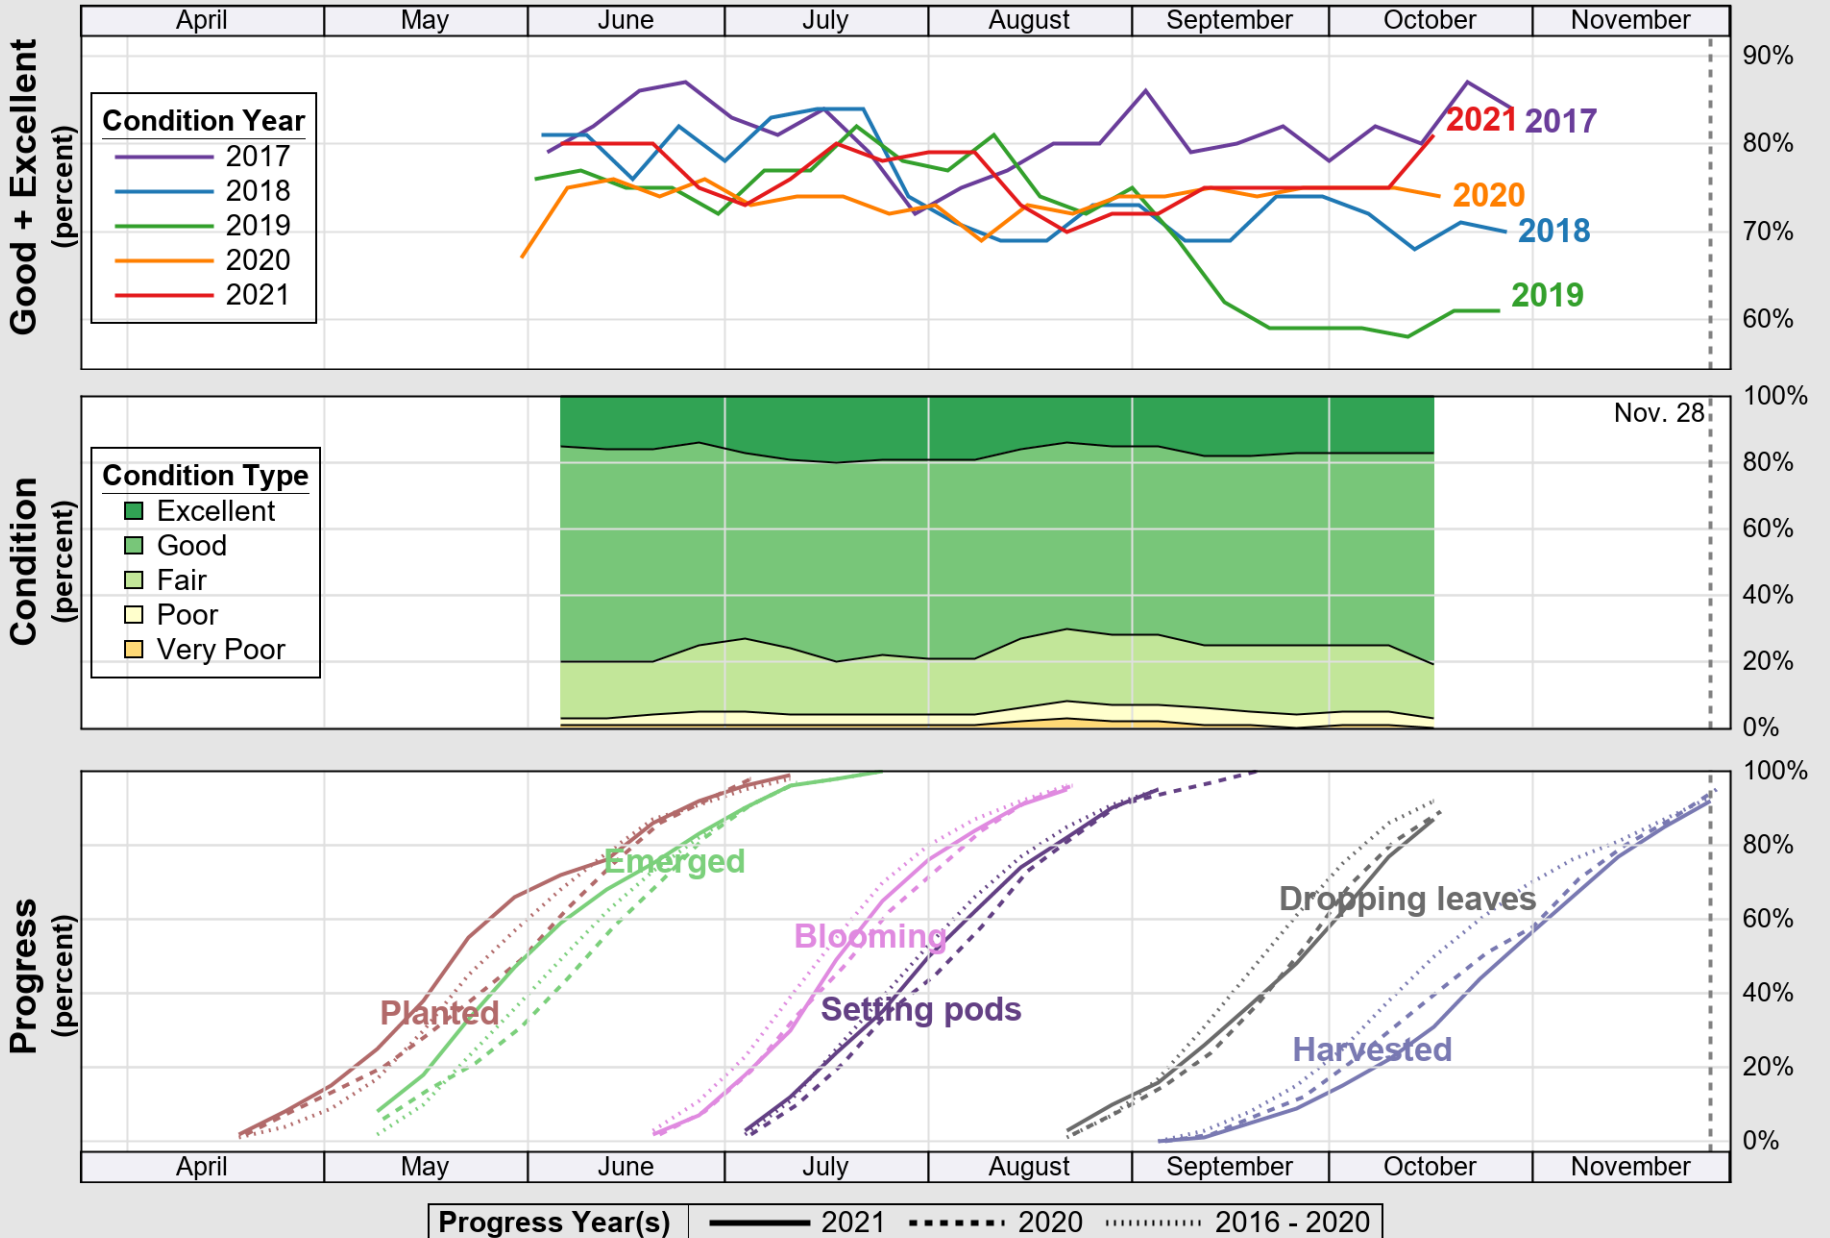

USDA

Crop Progress and Condition: Corn in Tennessee , 2021

NASS

Source: National Agricultural Statistics Service (NASS), Crop Progress Report

USDA

Crop Progress and Condition: Cotton in Tennessee , 2021

NASS

Source: National Agricultural Statistics Service (NASS), Crop Progress Report

USDA

Crop Progress and Condition: Pasture and Range in Tennessee , 2021

NASS

Source: National Agricultural Statistics Service (NASS), Crop Progress Report

USDA

Crop Progress and Condition: Soybeans in Tennessee , 2021

NASS

Source: National Agricultural Statistics Service (NASS), Crop Progress Report

USDA

Crop Progress and Condition: Winter Wheat in Tennessee , 2021

NASS

Source: National Agricultural Statistics Service (NASS), Crop Progress Report