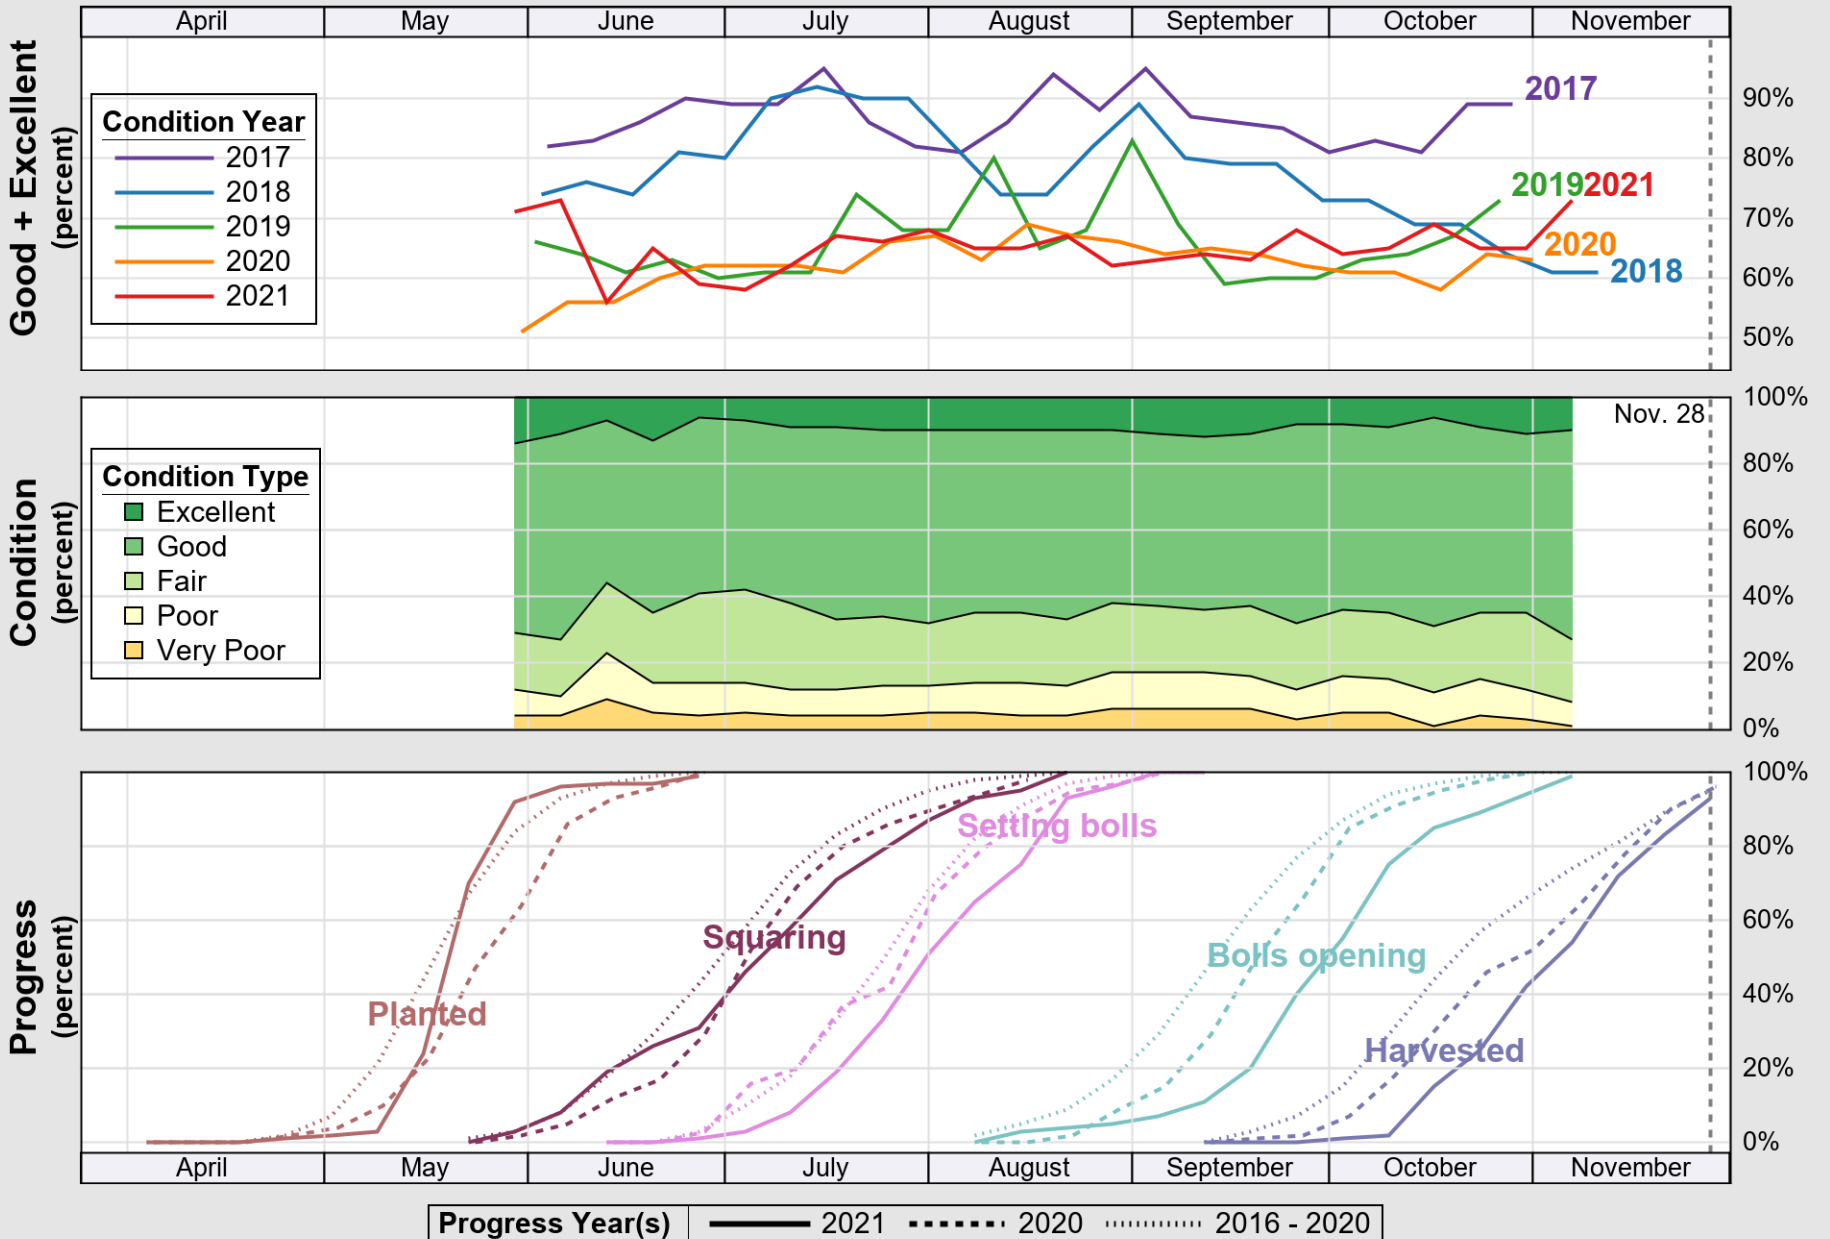

USDA

Crop Progress and Condition: Corn in Tennessee , 2021

NASS

Source: National Agricultural Statistics Service (NASS), Crop Progress Report

USDA

Crop Progress and Condition: Cotton in Tennessee , 2021

NASS

Source: National Agricultural Statistics Service (NASS), Crop Progress Report

USDA

Crop Progress and Condition: Pasture and Range in Tennessee , 2021

NASS

Source: National Agricultural Statistics Service (NASS), Crop Progress Report

USDA

Crop Progress and Condition: Soybeans in Tennessee , 2021

NASS

Source: National Agricultural Statistics Service (NASS), Crop Progress Report

USDA

Crop Progress and Condition: Winter Wheat in Tennessee , 2021

NASS

Source: National Agricultural Statistics Service (NASS), Crop Progress Report