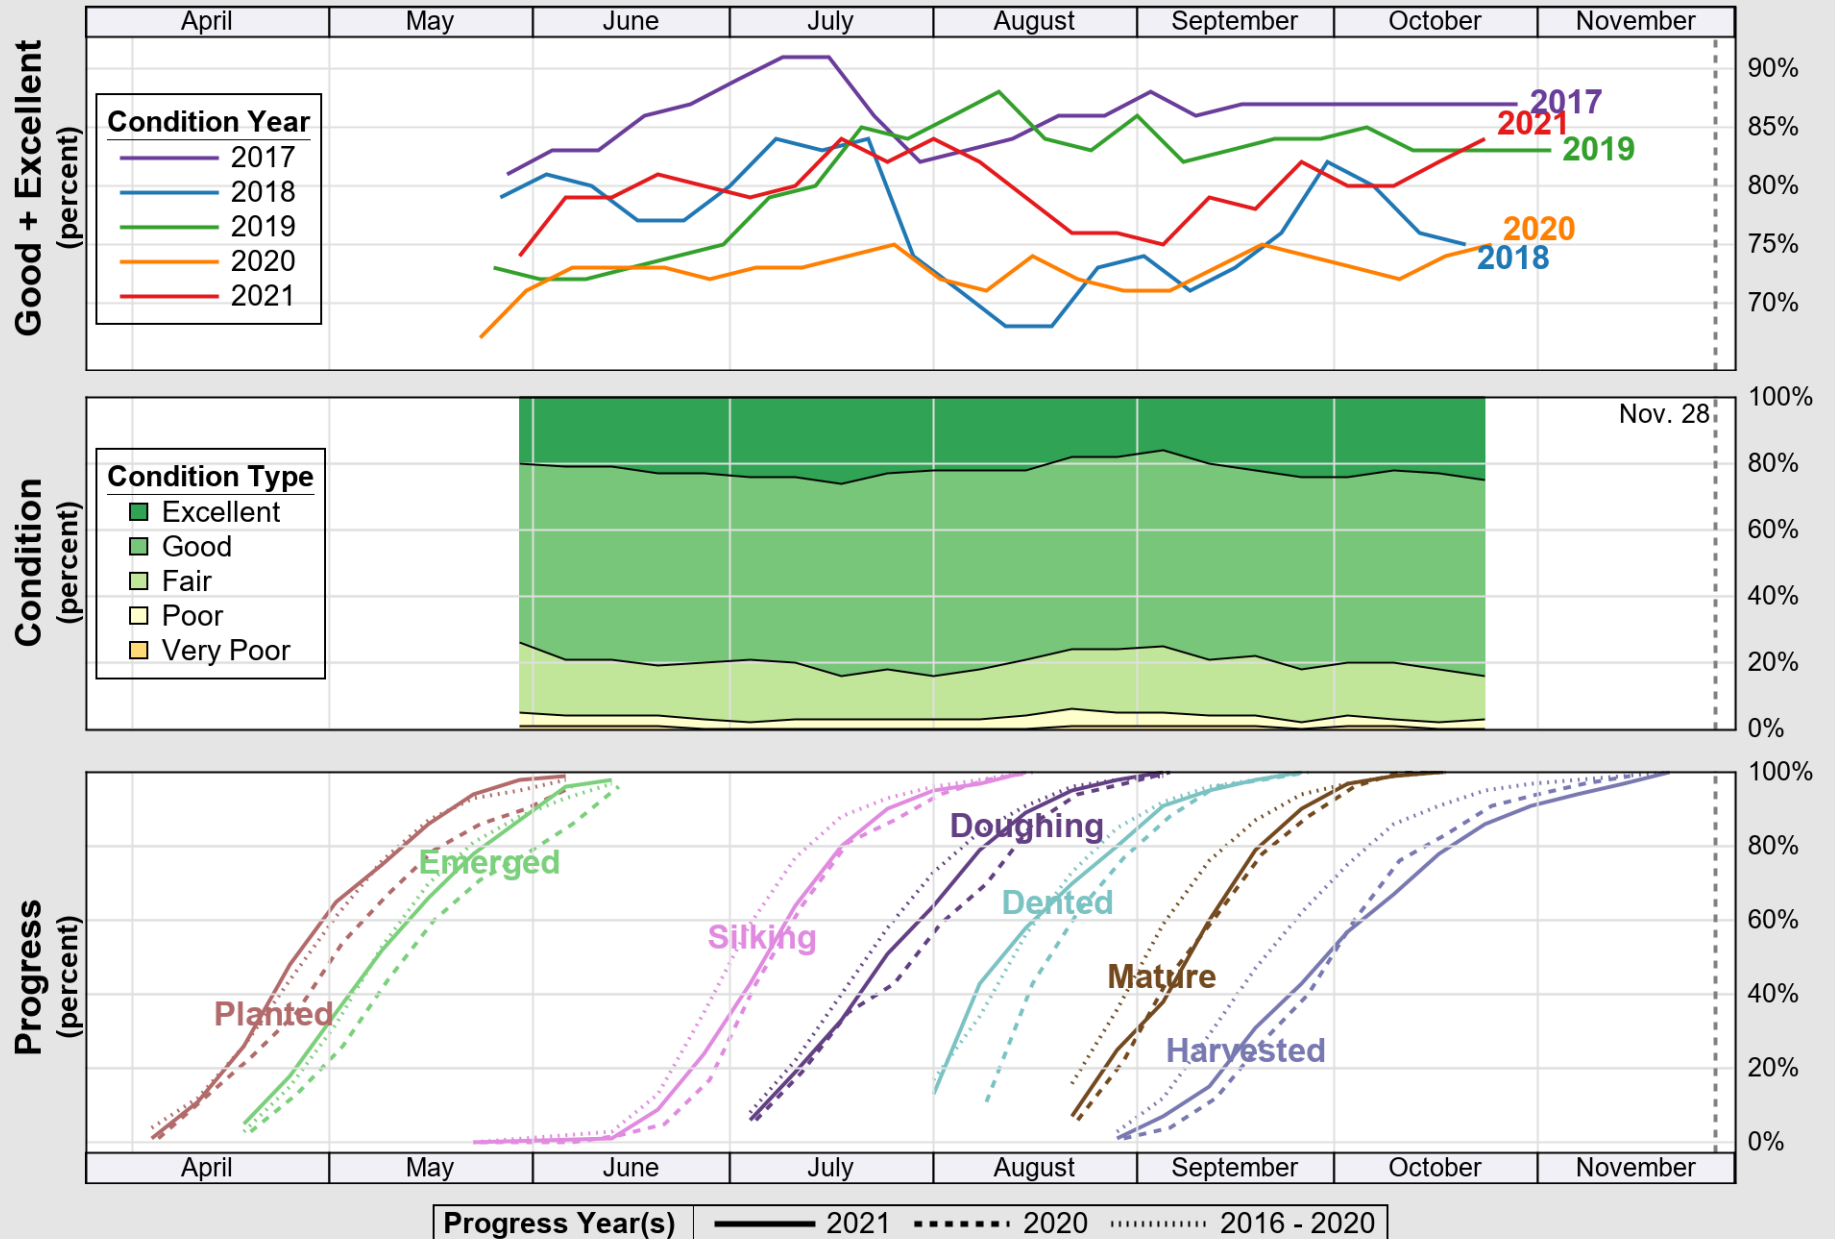

USDA

Crop Progress and Condition: Corn in Tennessee , 2021

NASS

Source: National Agricultural Statistics Service (NASS), Crop Progress Report

USDA

Crop Progress and Condition: Cotton in Tennessee , 2021

NASS

Source: National Agricultural Statistics Service (NASS), Crop Progress Report

USDA

Crop Progress and Condition: Pasture and Range in Tennessee , 2021

NASS

Source: National Agricultural Statistics Service (NASS), Crop Progress Report

USDA

Crop Progress and Condition: Soybeans in Tennessee , 2021

NASS

Source: National Agricultural Statistics Service (NASS), Crop Progress Report

USDA

Crop Progress and Condition: Winter Wheat in Tennessee , 2021