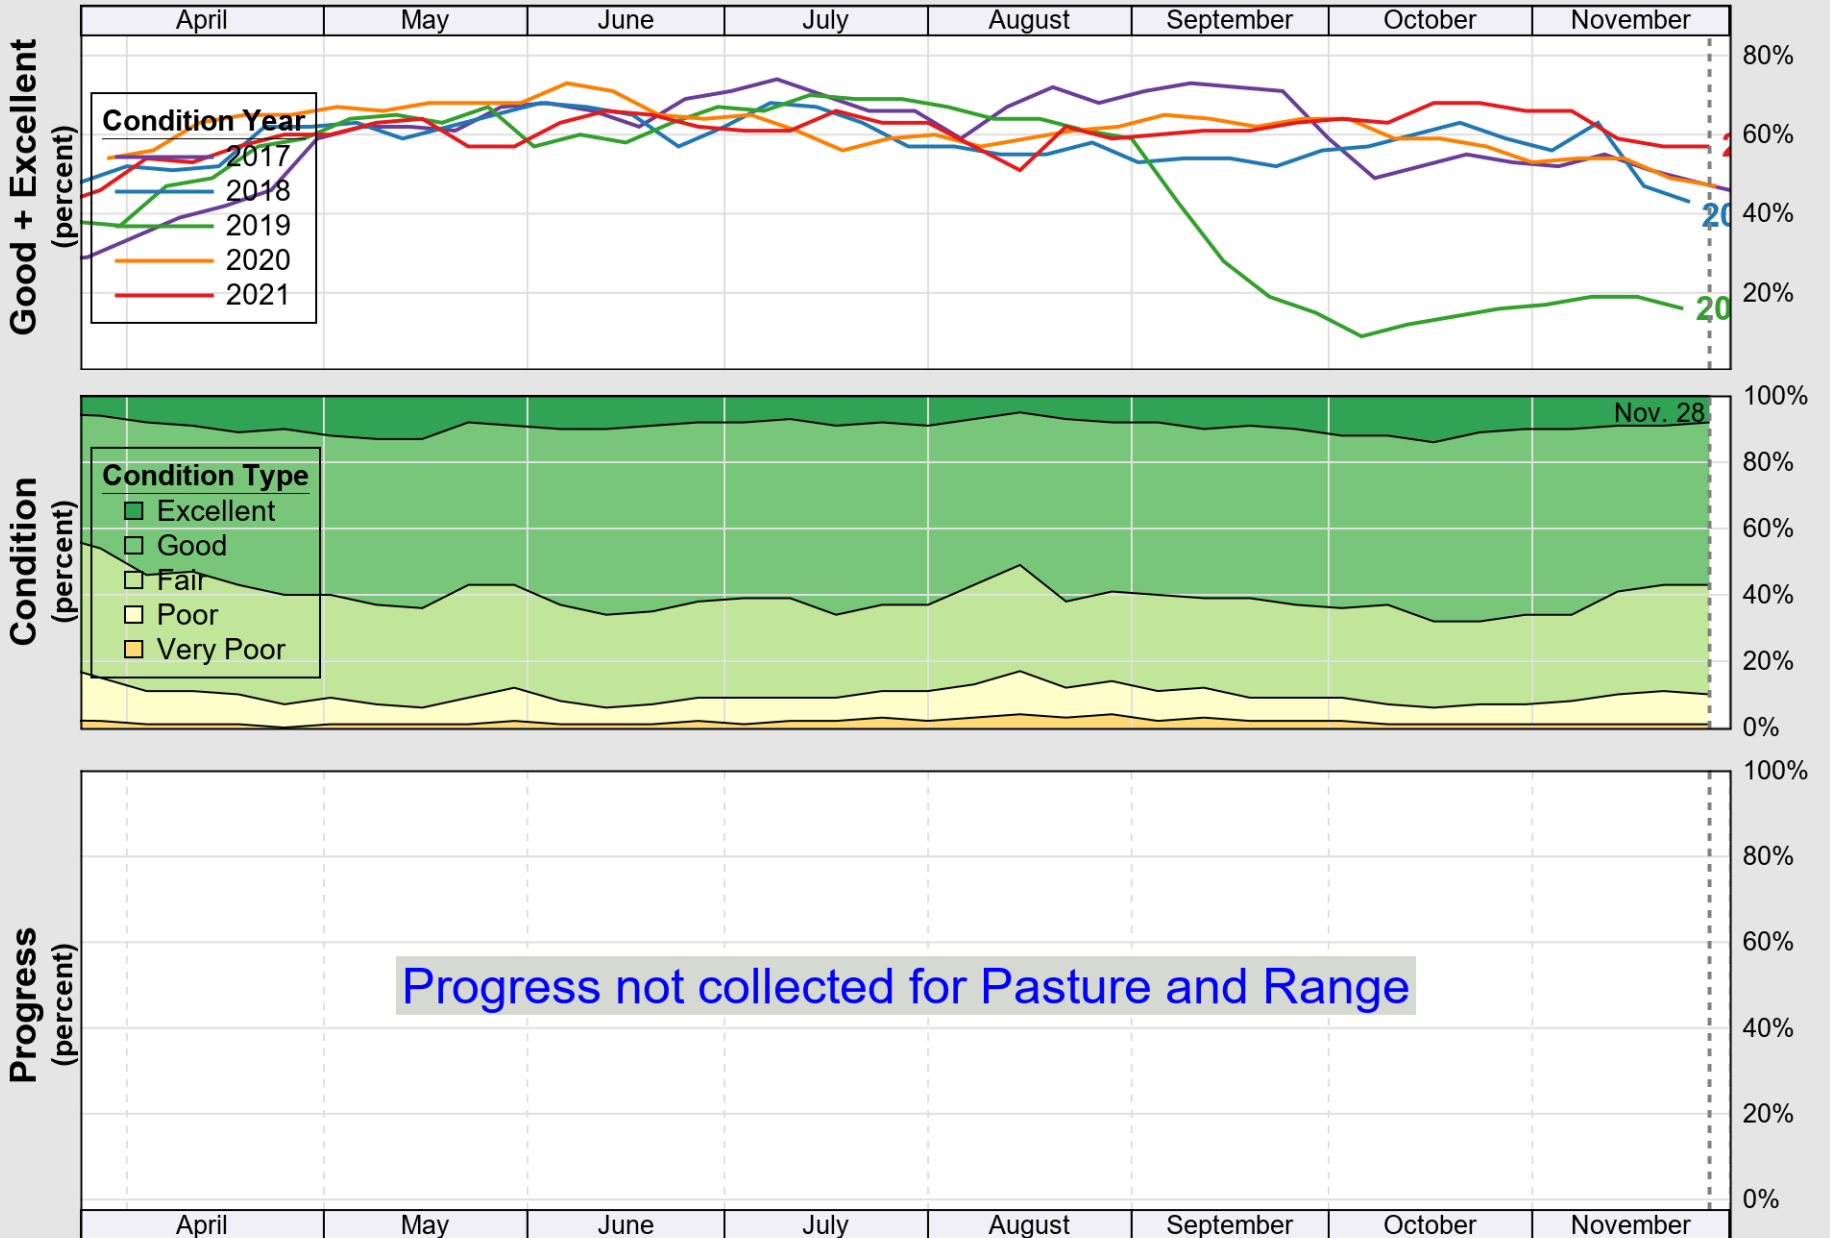

USDA

Crop Progress and Condition: Corn in Tennessee , 2021

NASS

Source: National Agricultural Statistics Service (NASS), Crop Progress Report

USDA

Crop Progress and Condition: Cotton in Tennessee , 2021

NASS

Source: National Agricultural Statistics Service (NASS), Crop Progress Report

USDA

Crop Progress and Condition: Pasture and Range in Tennessee , 2021

NASS

Source: National Agricultural Statistics Service (NASS), Crop Progress Report

USDA

Crop Progress and Condition: Soybeans in Tennessee , 2021

NASS

Source: National Agricultural Statistics Service (NASS), Crop Progress Report

USDA

Crop Progress and Condition: Winter Wheat in Tennessee , 2021