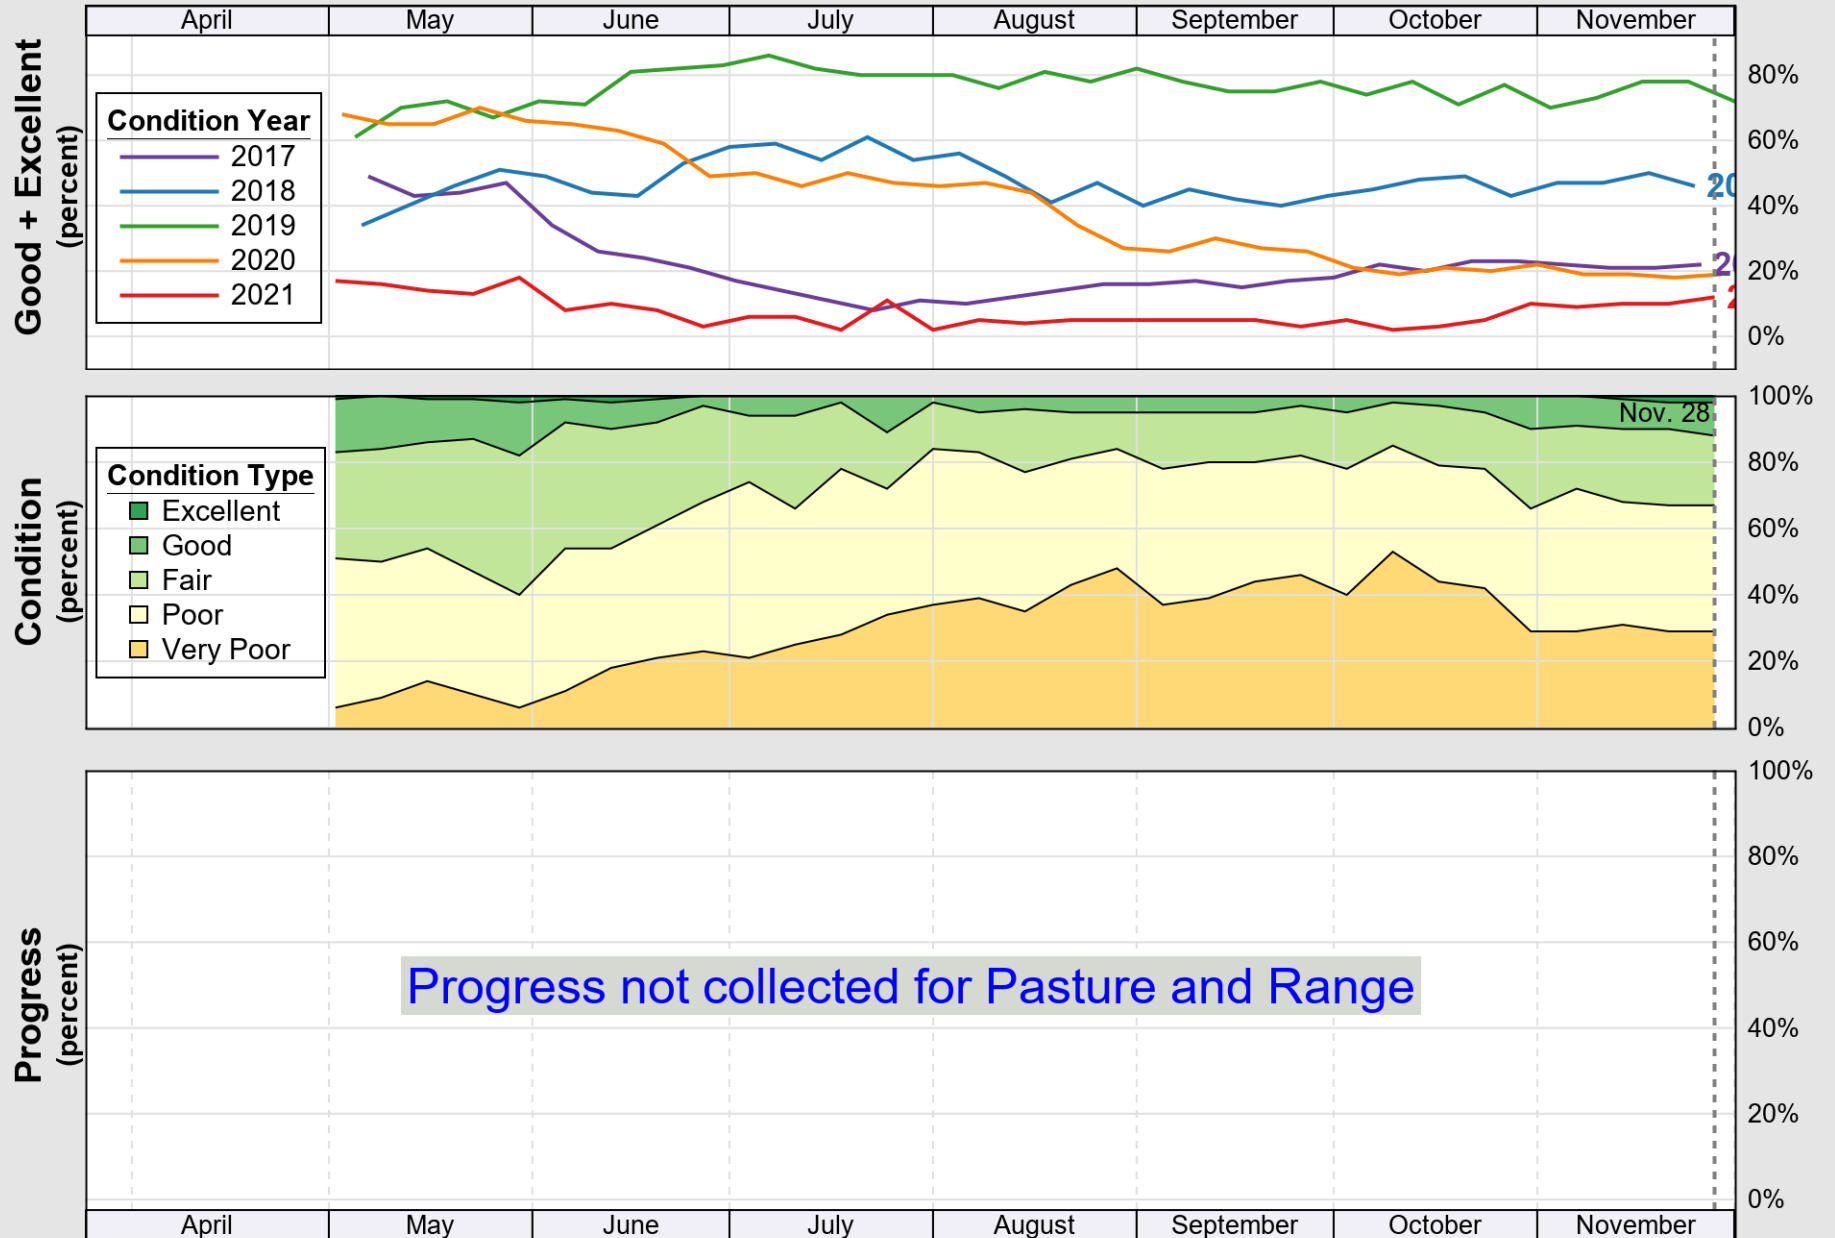

# Crop Progress and Condition: Corn in South Dakota , 2021

NASS

Source: National Agricultural Statistics Service (NASS), Crop Progress Report

USDA

# Crop Progress and Condition: Oats in South Dakota , 2021

NASS

Source: National Agricultural Statistics Service (NASS), Crop Progress Report

**USDA** Crop Progress and Condition: Pasture and Range in South Dakota , 2021 **NASS**