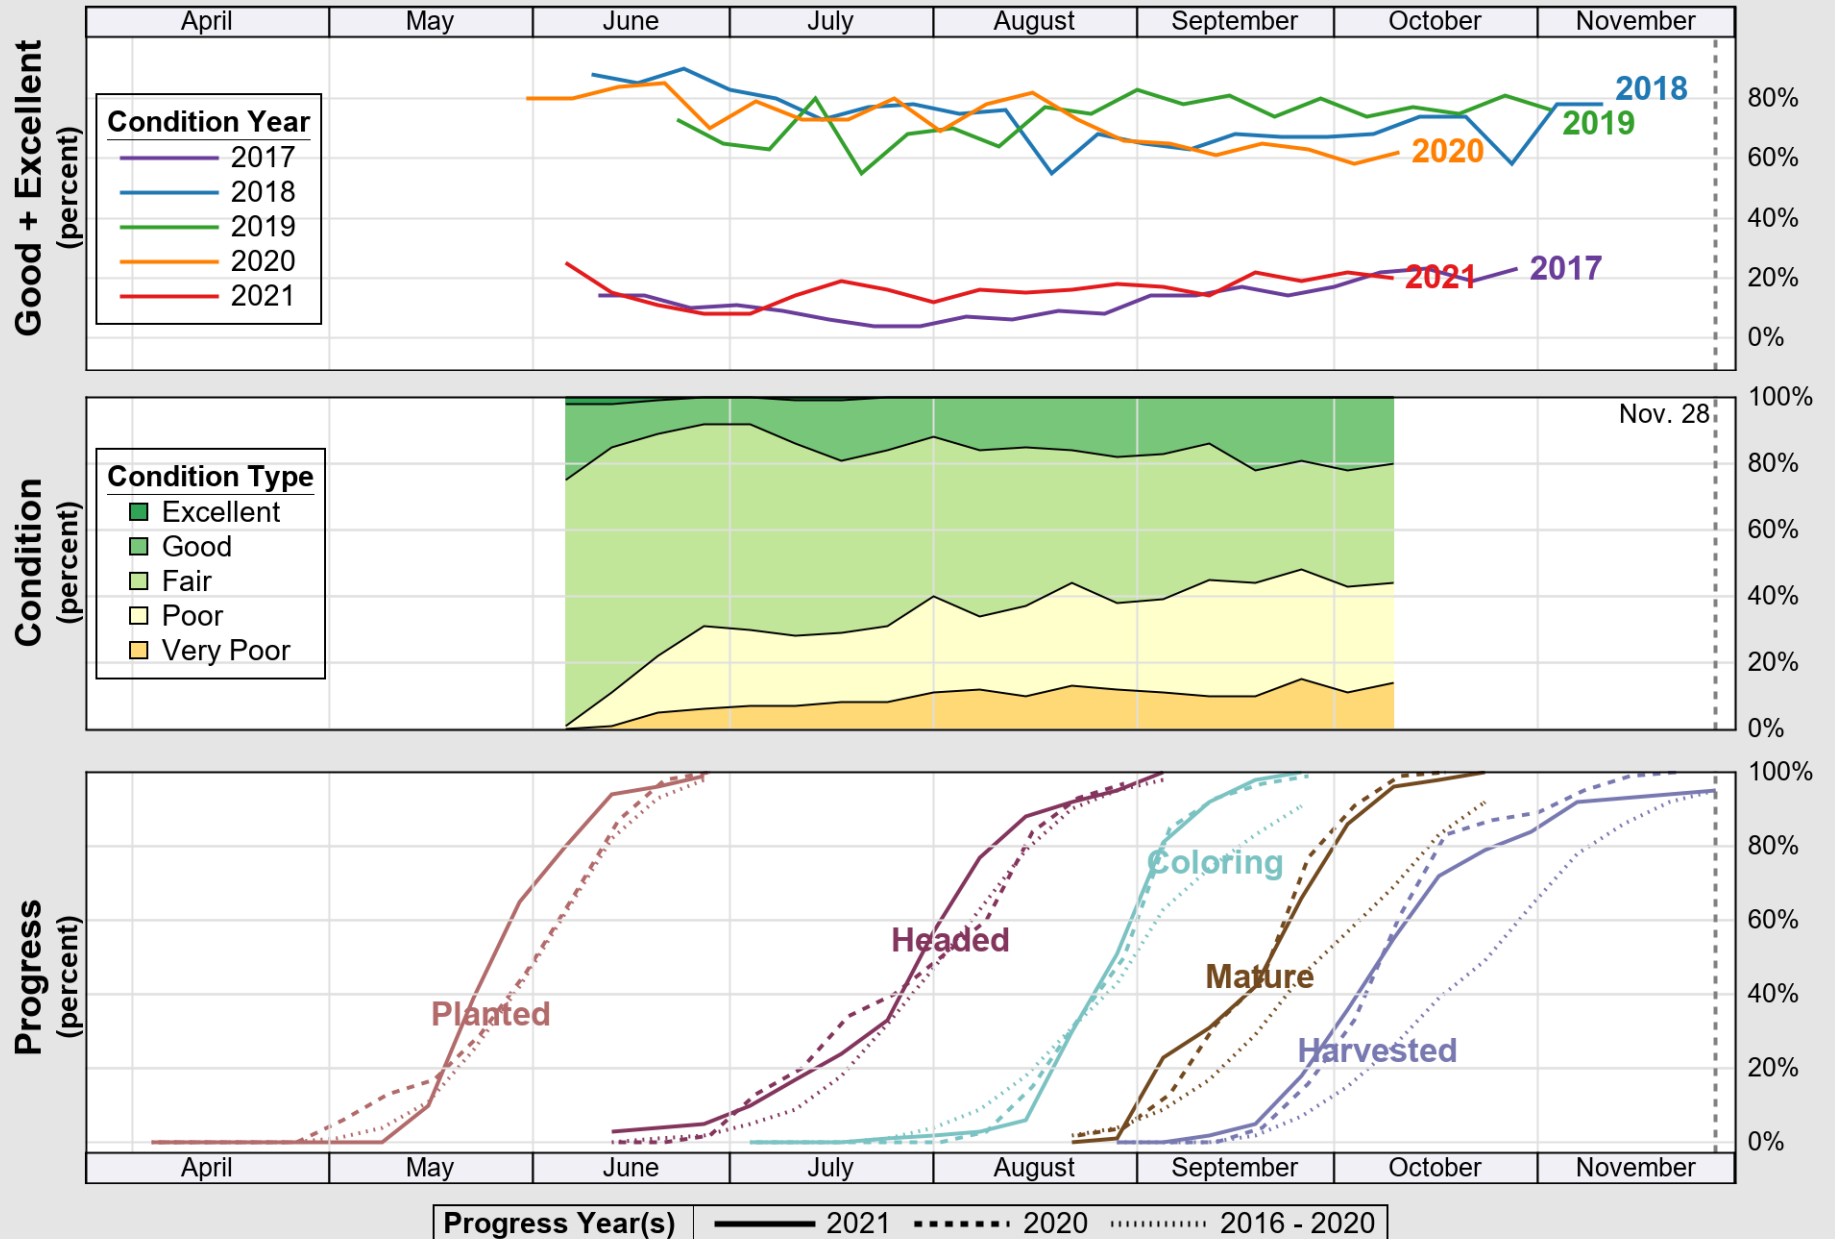

# Crop Progress and Condition: Corn in South Dakota , 2021

NASS

Source: National Agricultural Statistics Service (NASS), Crop Progress Report

USDA

# Crop Progress and Condition: Oats in South Dakota , 2021

NASS

Source: National Agricultural Statistics Service (NASS), Crop Progress Report

**USDA** Crop Progress and Condition: Pasture and Range in South Dakota , 2021 **NASS**

Source: National Agricultural Statistics Service (NASS), Crop Progress Report

USDA

# Crop Progress and Condition: Sorghum in South Dakota , 2021

NASS

Source: National Agricultural Statistics Service (NASS), Crop Progress Report

USDA