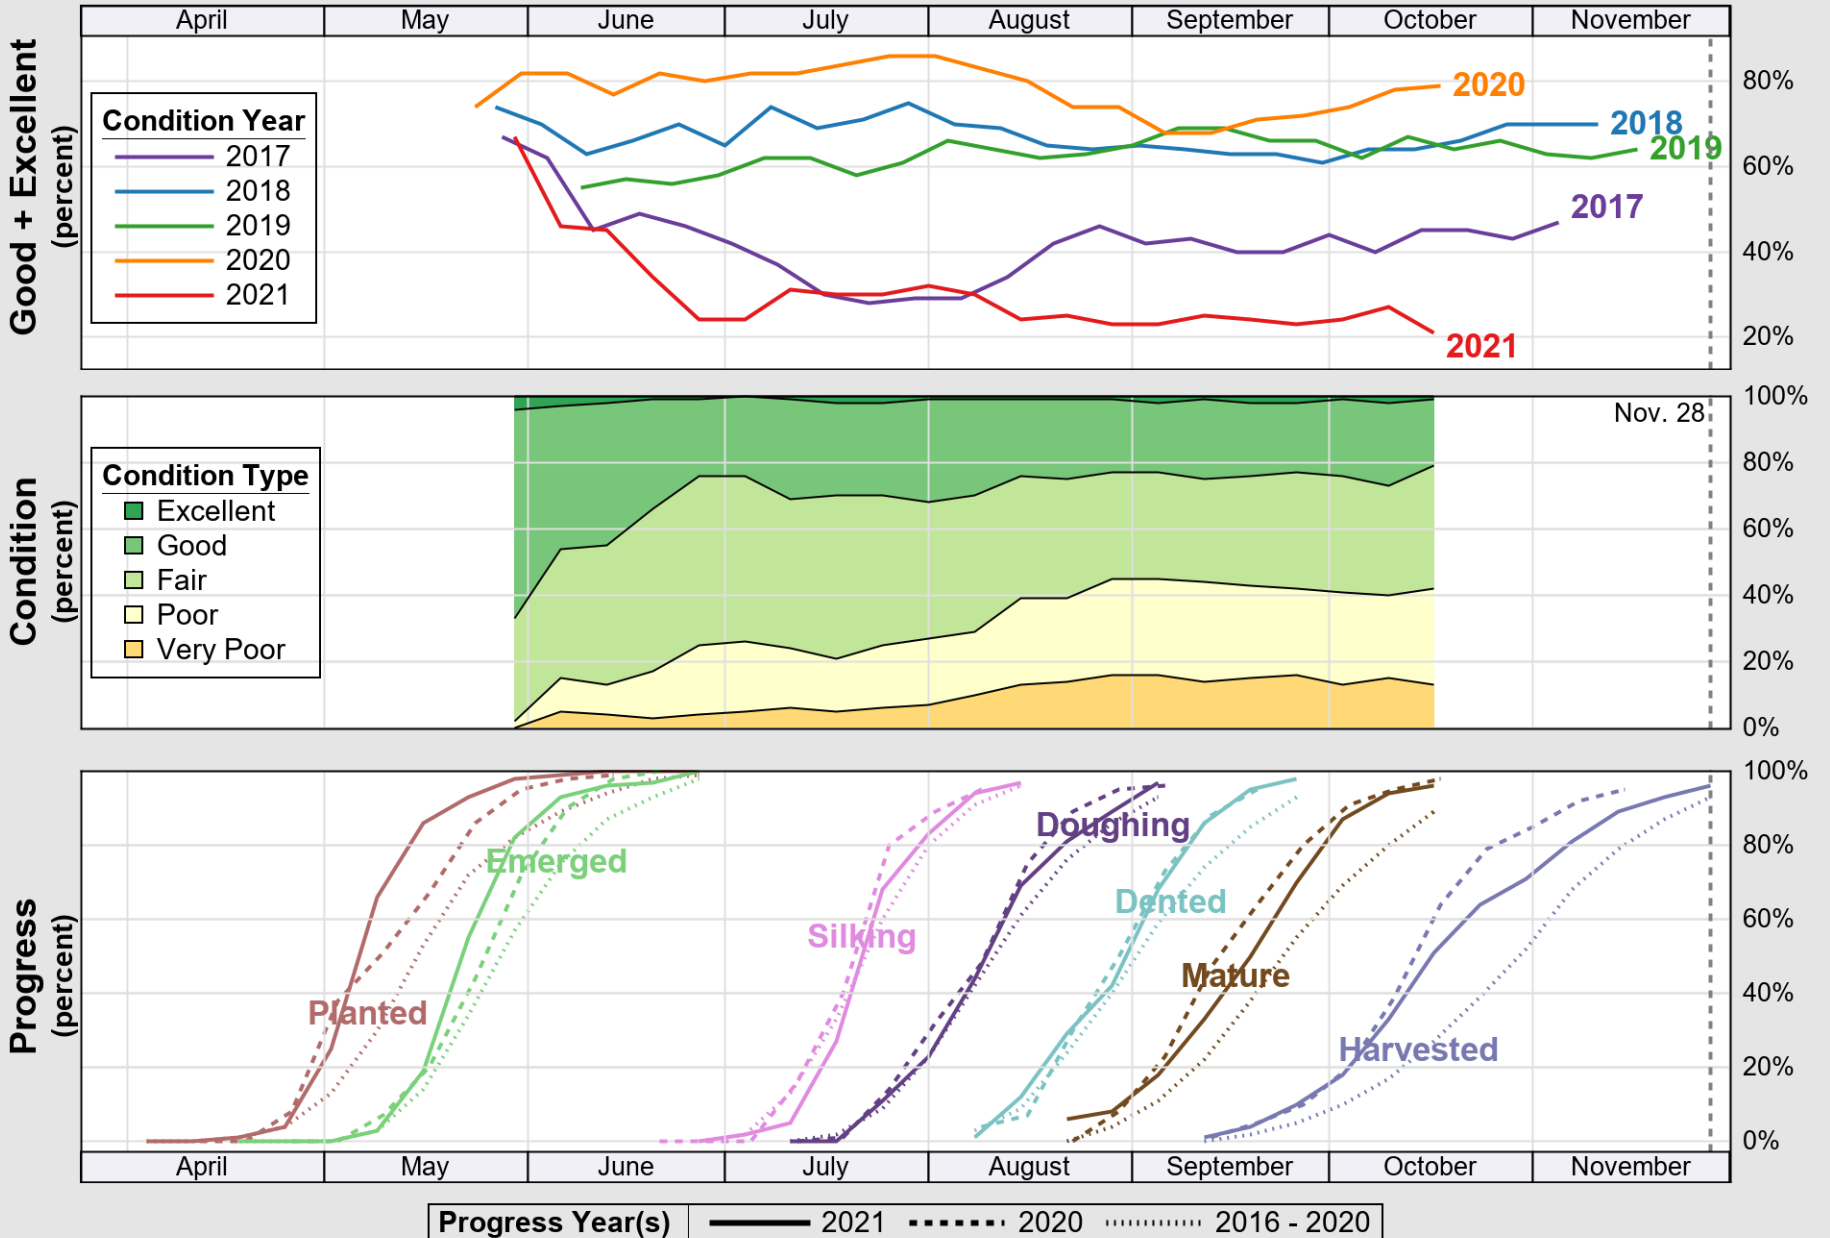

# Crop Progress and Condition: Corn in South Dakota , 2021

NASS

Source: National Agricultural Statistics Service (NASS), Crop Progress Report

USDA

# Crop Progress and Condition: Oats in South Dakota , 2021

NASS

Source: National Agricultural Statistics Service (NASS), Crop Progress Report

**USDA** Crop Progress and Condition: Pasture and Range in South Dakota , 2021 **NASS**