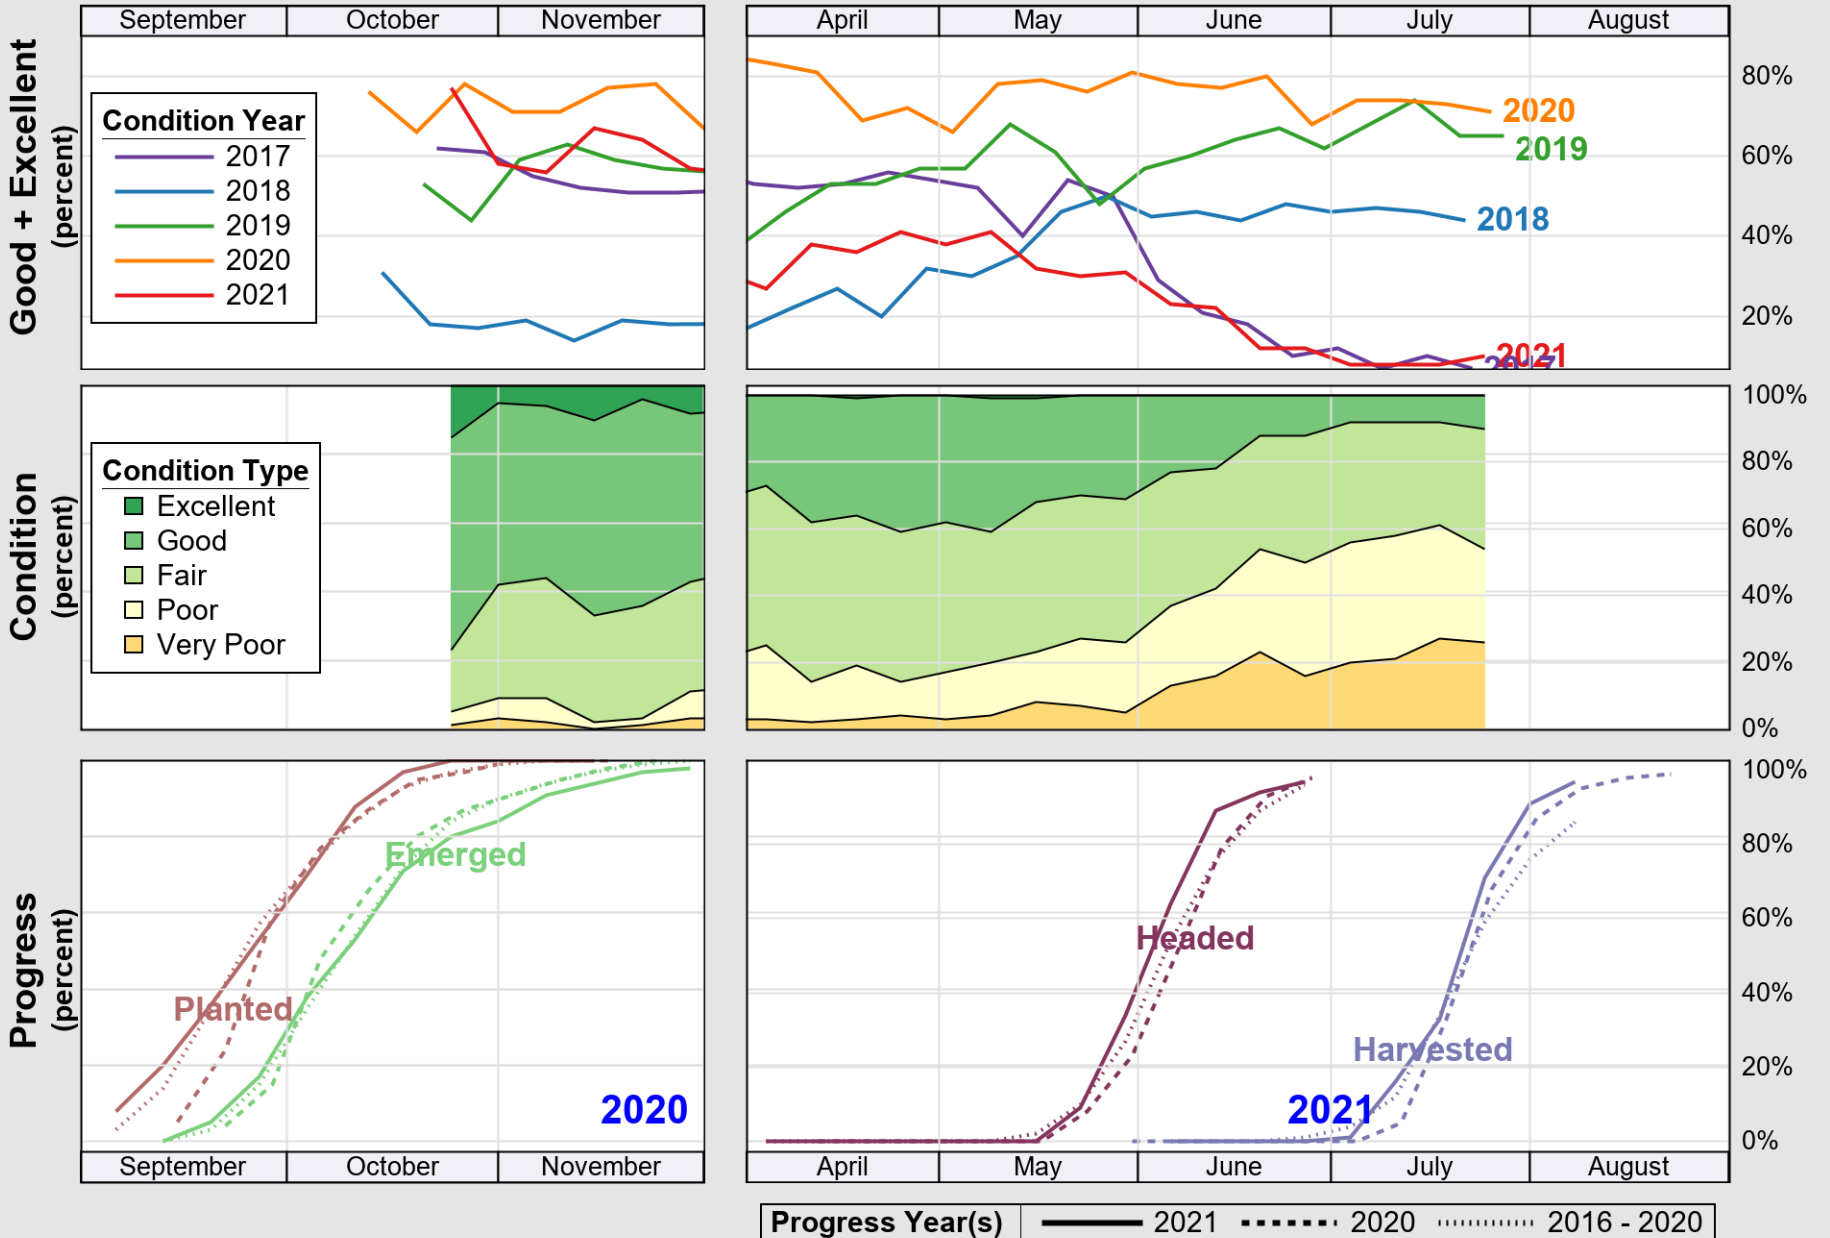

# Crop Progress and Condition: Spring Wheat in South Dakota , 2021

NASS

Source: National Agricultural Statistics Service (NASS), Crop Progress Report

USDA

### Crop Progress and Condition: Sunflower in South Dakota , 2021

NASS

Source: National Agricultural Statistics Service (NASS), Crop Progress Report

USDA

# Crop Progress and Condition: Winter Wheat in South Dakota , 2021

NASS

Source: National Agricultural Statistics Service (NASS), Crop Progress Report