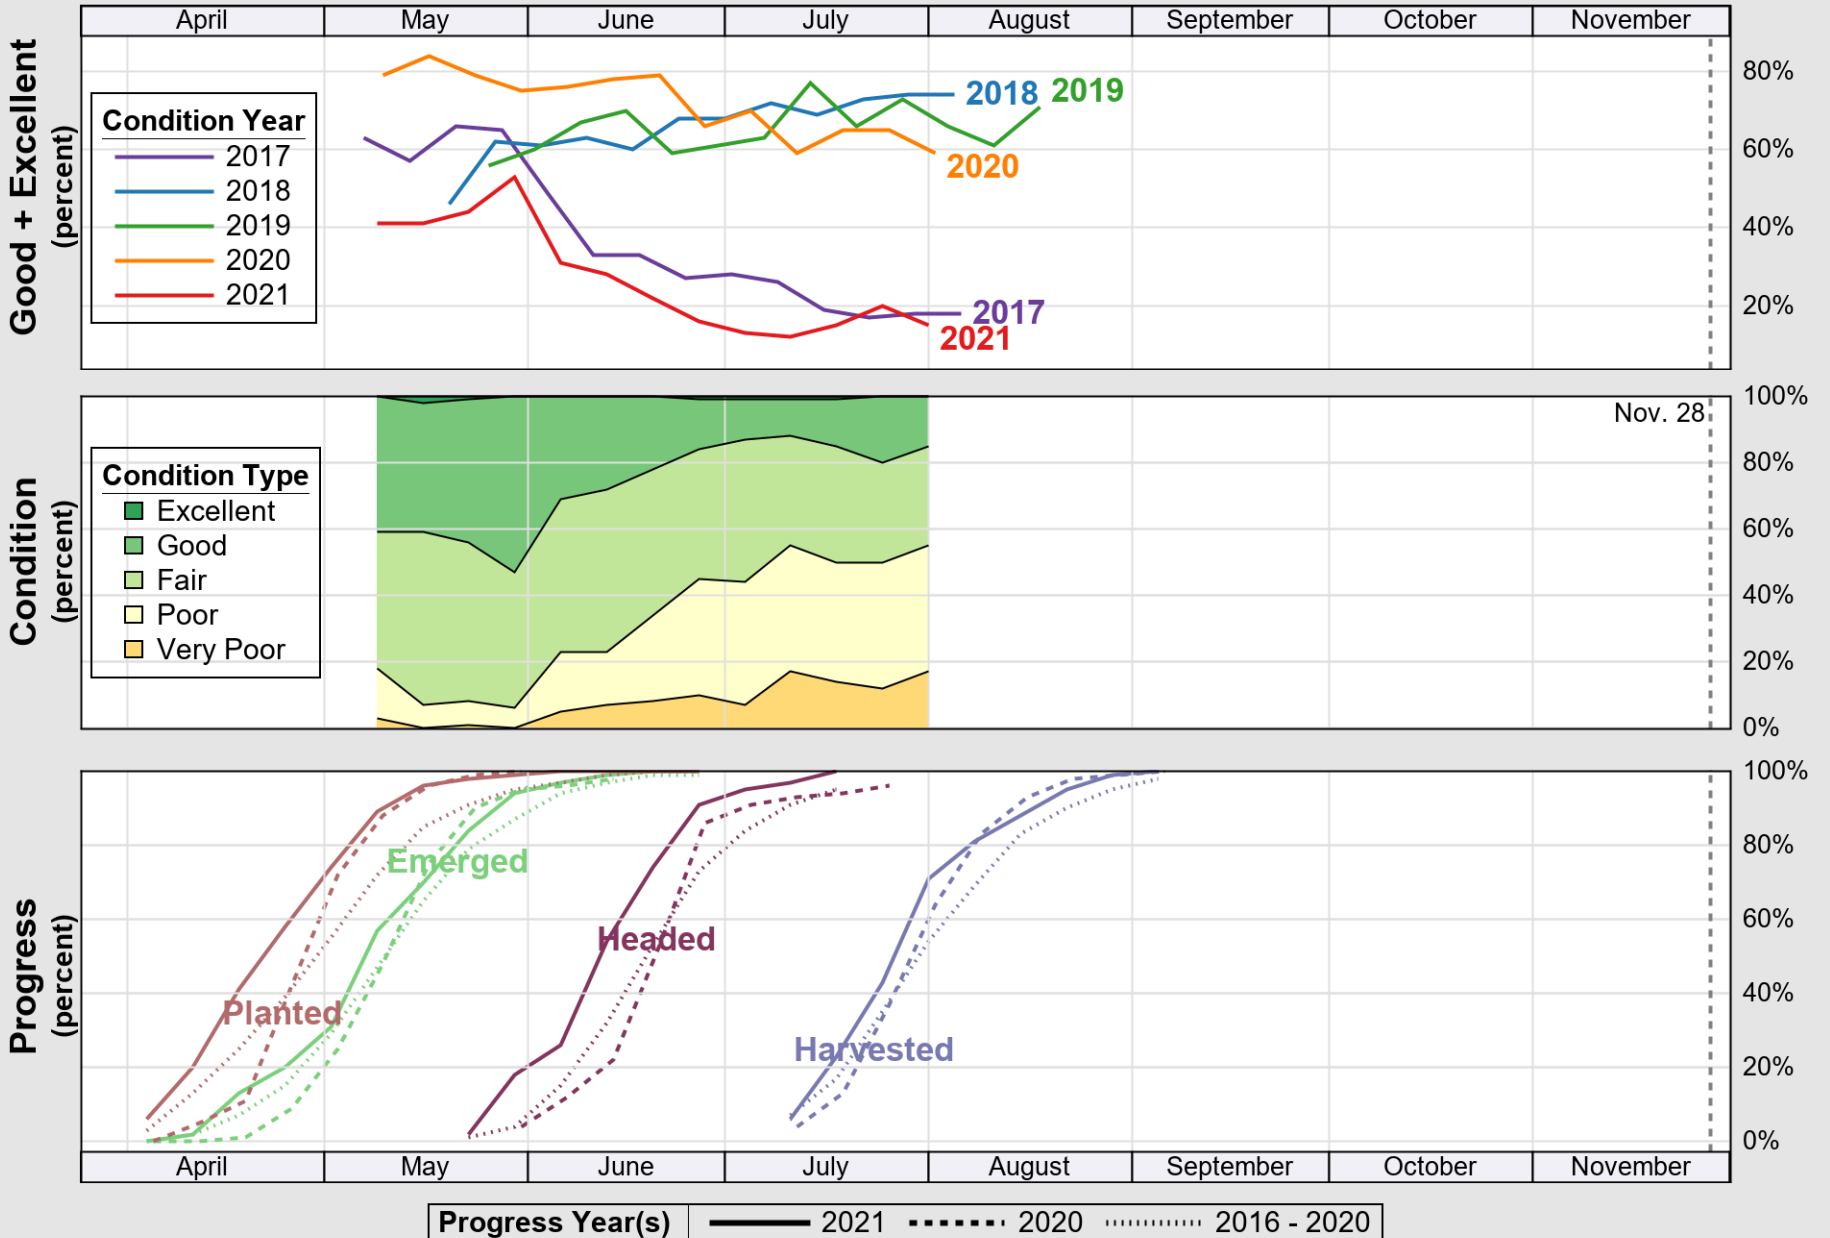

# Crop Progress and Condition: Corn in South Dakota , 2021

NASS

Source: National Agricultural Statistics Service (NASS), Crop Progress Report

USDA

# Crop Progress and Condition: Oats in South Dakota , 2021

NASS

Source: National Agricultural Statistics Service (NASS), Crop Progress Report

**USDA** Crop Progress and Condition: Pasture and Range in South Dakota , 2021 **NASS**