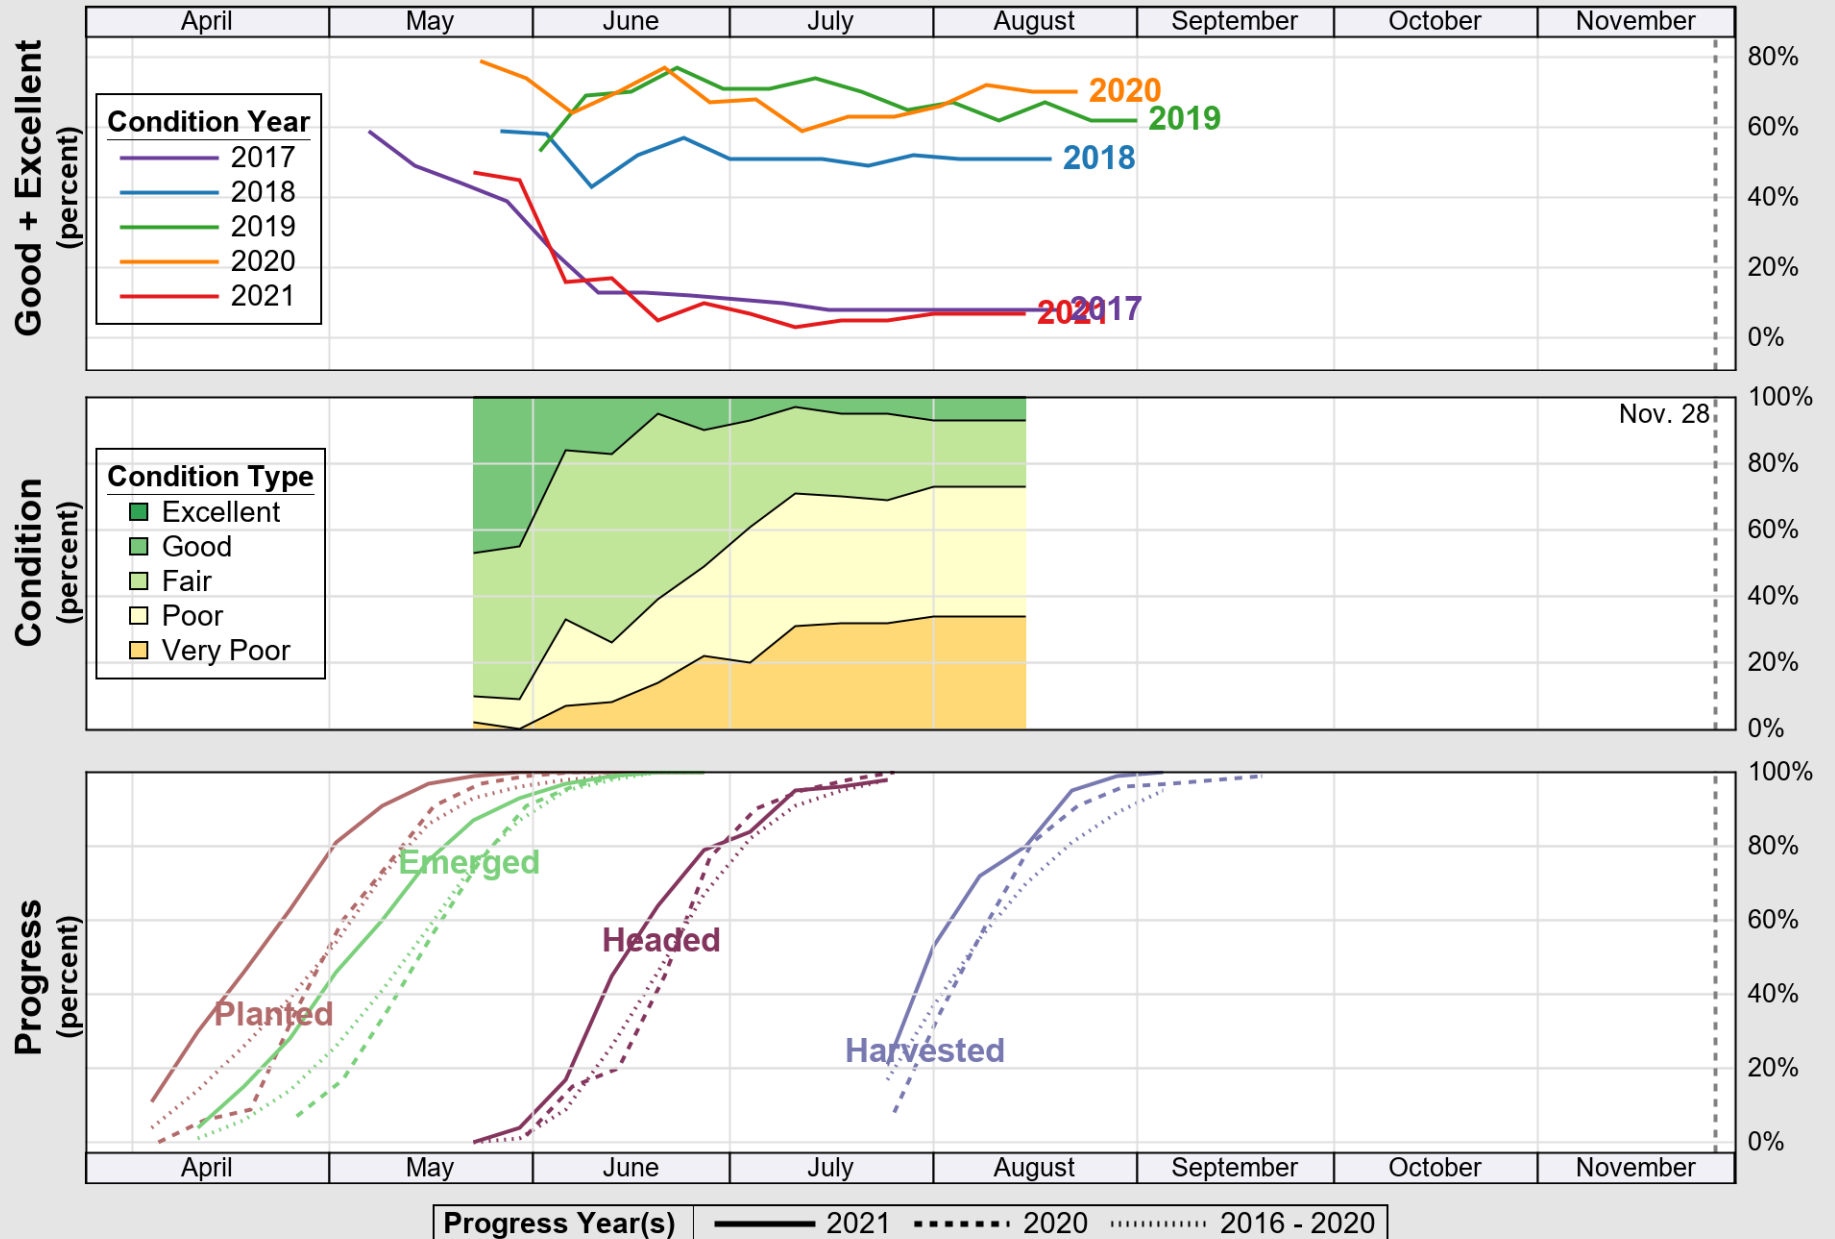

# Crop Progress and Condition: Sorghum in South Dakota , 2021

NASS

Source: National Agricultural Statistics Service (NASS), Crop Progress Report

USDA

# Crop Progress and Condition: Soybeans in South Dakota , 2021

NASS

Source: National Agricultural Statistics Service (NASS), Crop Progress Report

USDA

# Crop Progress and Condition: Spring Wheat in South Dakota , 2021

NASS

Source: National Agricultural Statistics Service (NASS), Crop Progress Report

USDA