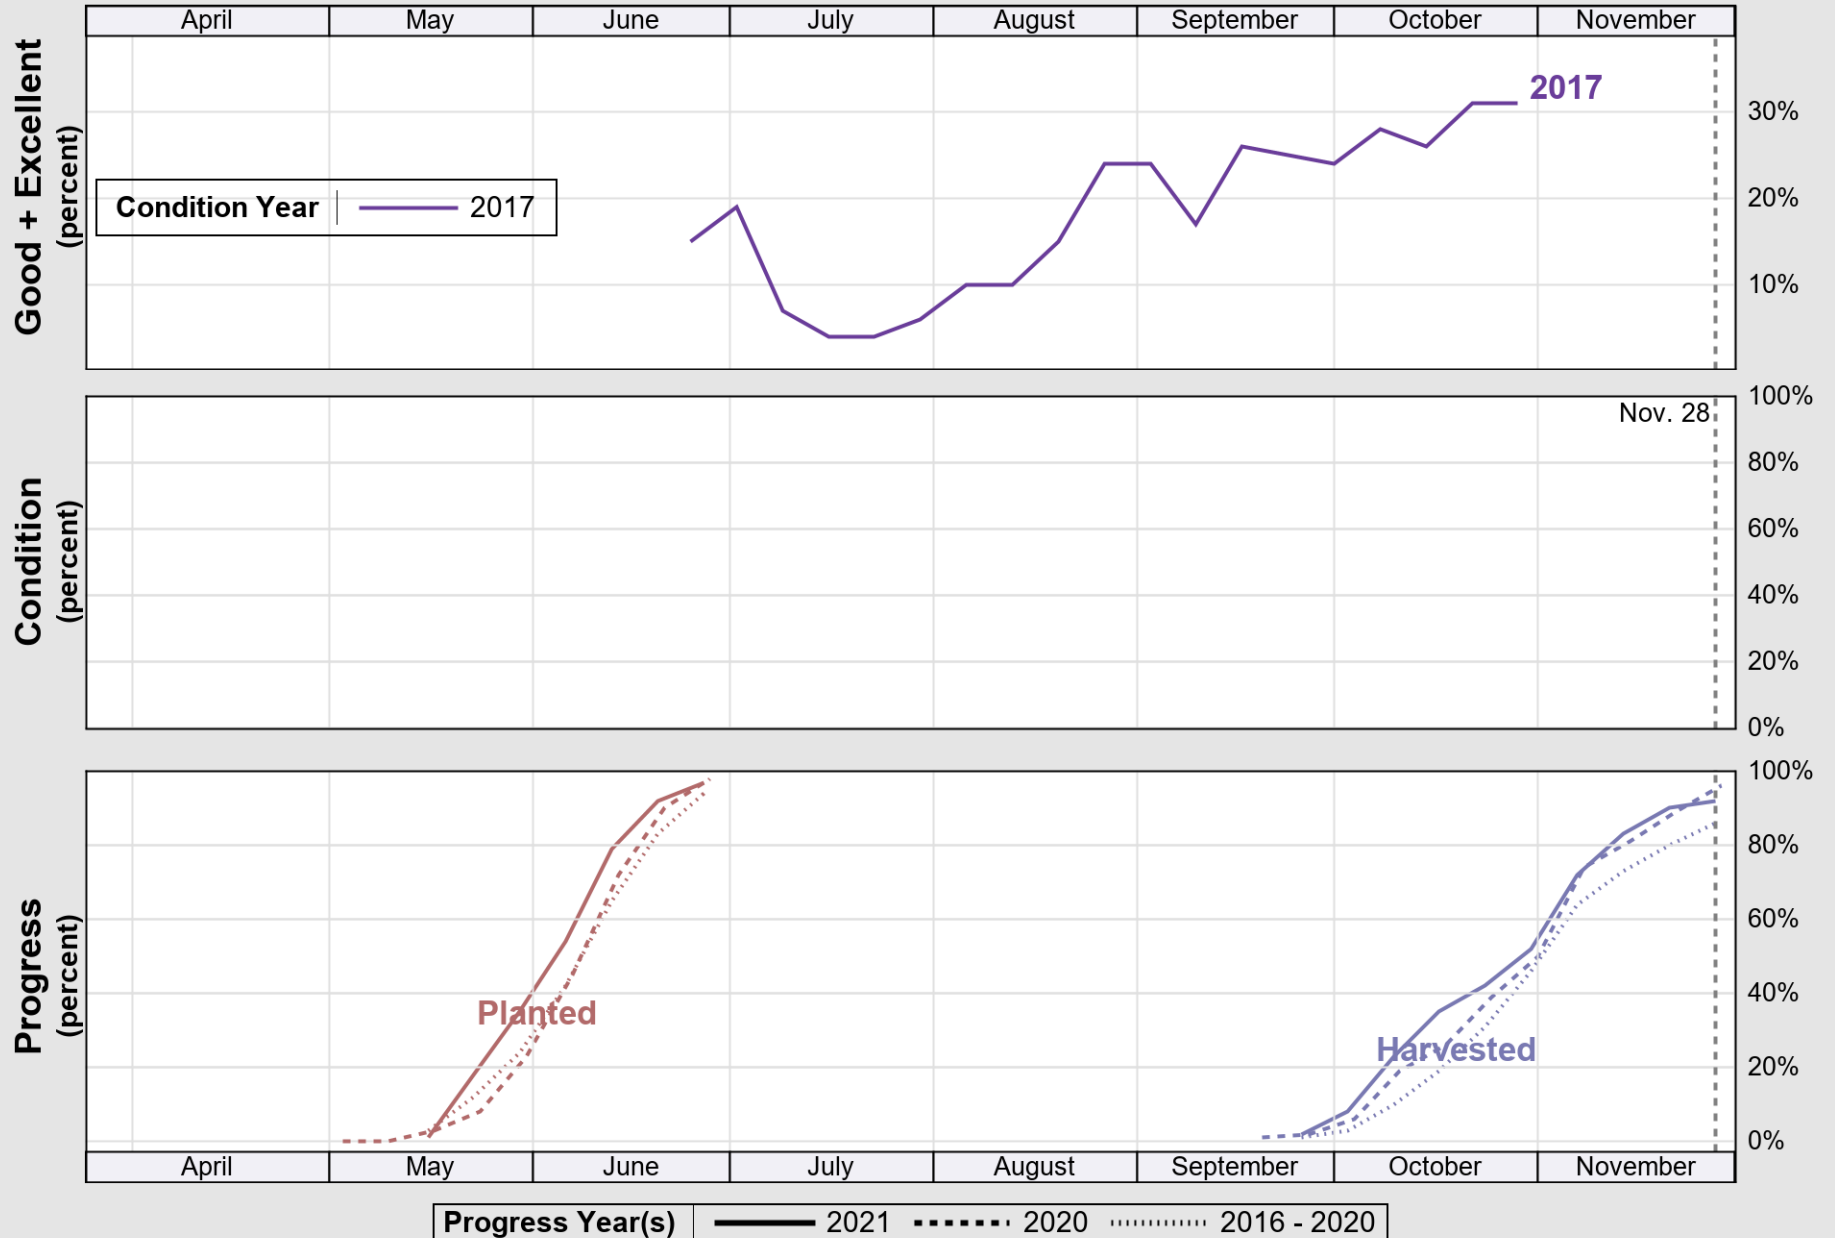

# Crop Progress and Condition: Spring Wheat in South Dakota , 2021

NASS

Source: National Agricultural Statistics Service (NASS), Crop Progress Report

USDA

### Crop Progress and Condition: Sunflower in South Dakota , 2021

NASS

Source: National Agricultural Statistics Service (NASS), Crop Progress Report

USDA