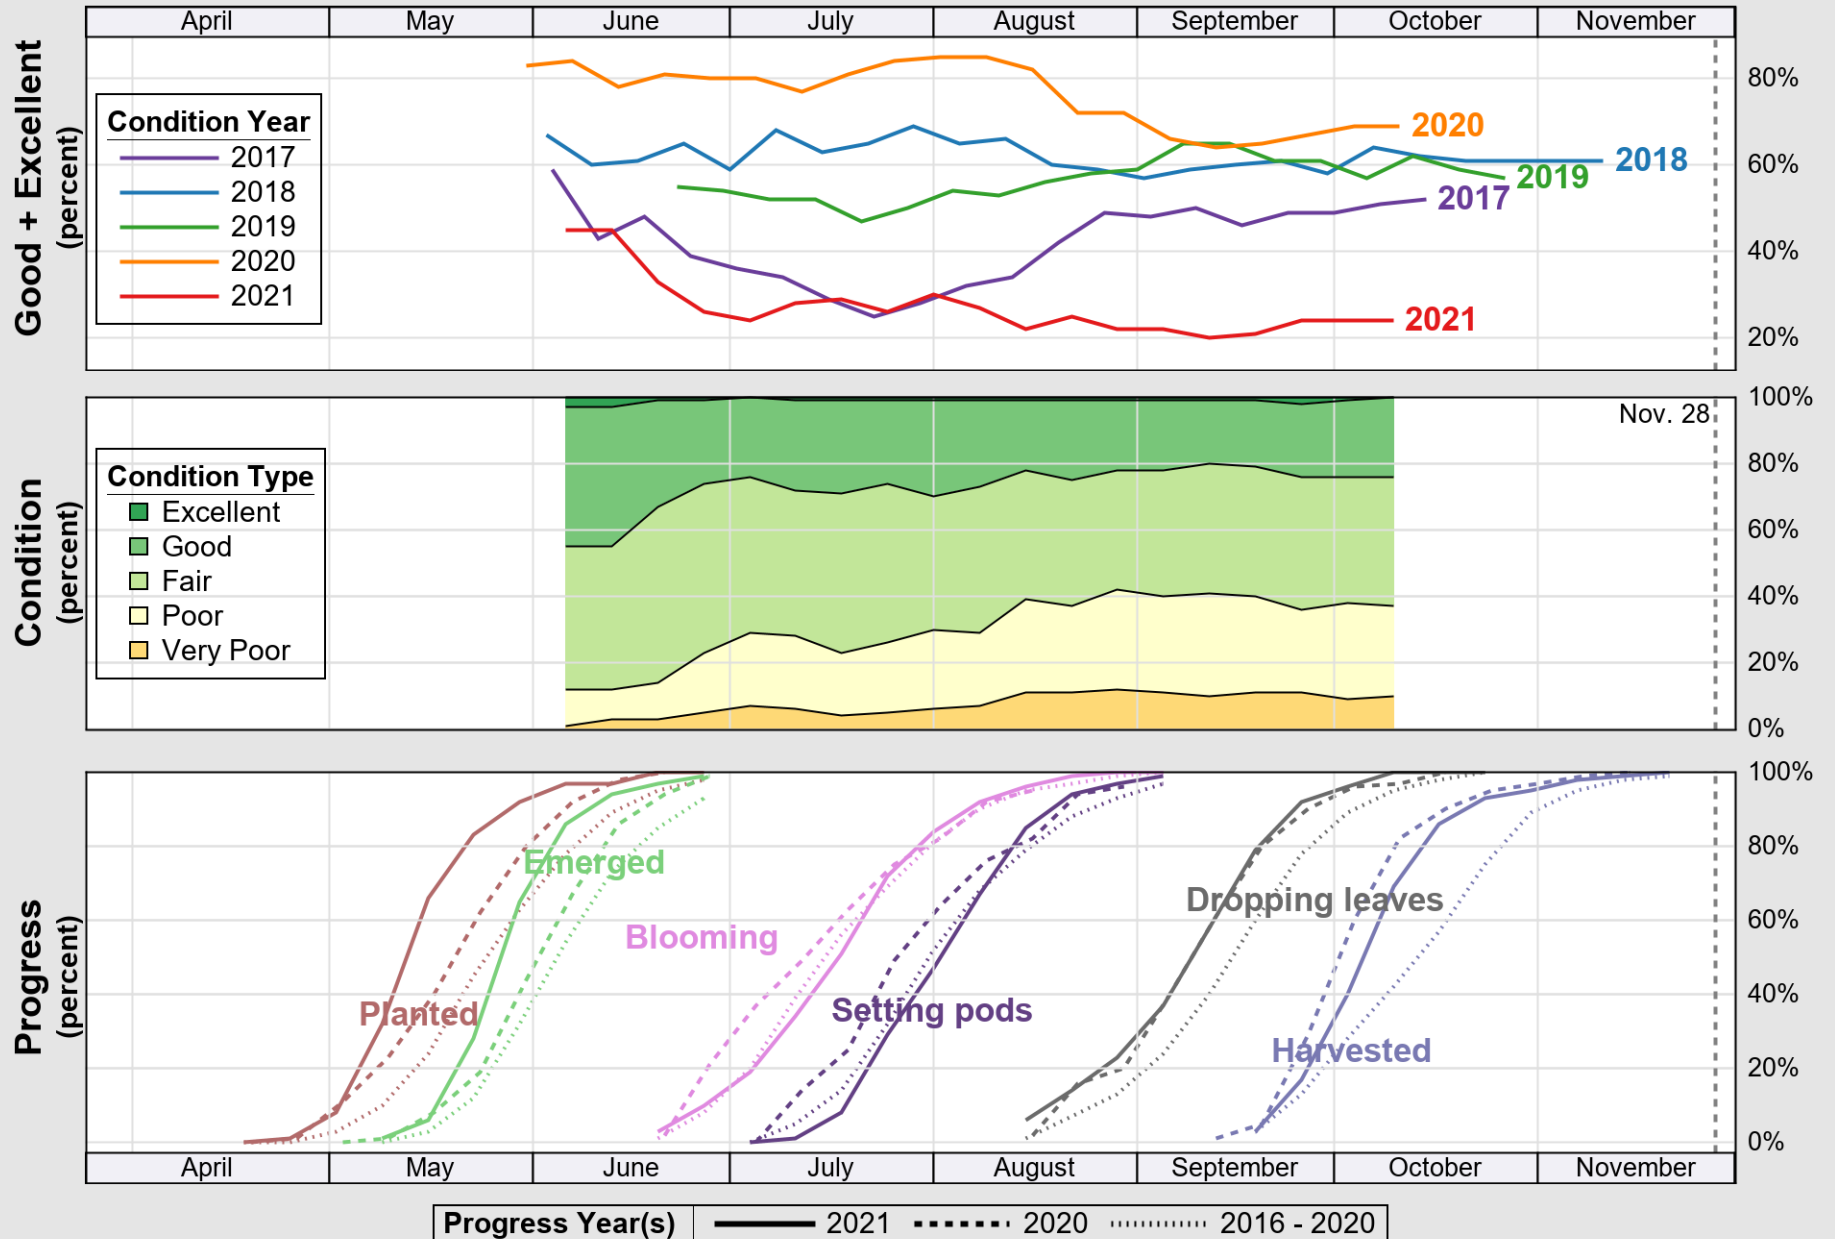

# Crop Progress and Condition: Sorghum in South Dakota , 2021

NASS

Source: National Agricultural Statistics Service (NASS), Crop Progress Report

USDA

# Crop Progress and Condition: Soybeans in South Dakota , 2021

NASS

Source: National Agricultural Statistics Service (NASS), Crop Progress Report

USDA

# Crop Progress and Condition: Spring Wheat in South Dakota , 2021

NASS

Source: National Agricultural Statistics Service (NASS), Crop Progress Report

USDA