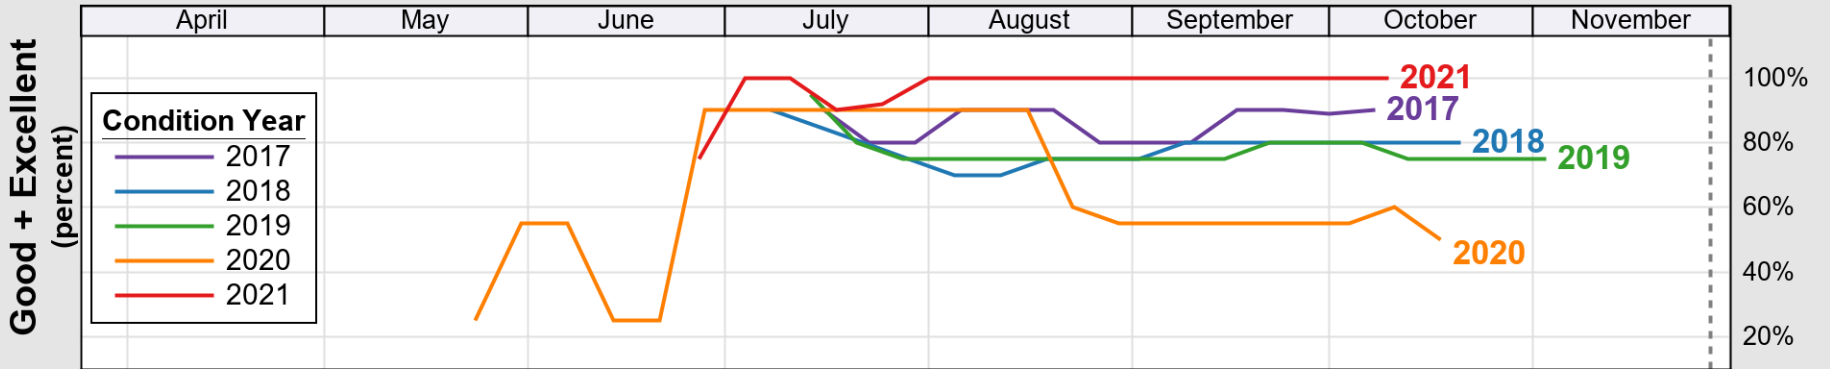

USDA

Crop Progress and Condition: Corn in Rhode Island , 2021

NASS

Progress Year(s) — 2021 - - - - - 2020 2016 - 2020

Source: National Agricultural Statistics Service (NASS), Crop Progress Report

Source: National Agricultural Statistics Service (NASS), Crop Progress Report