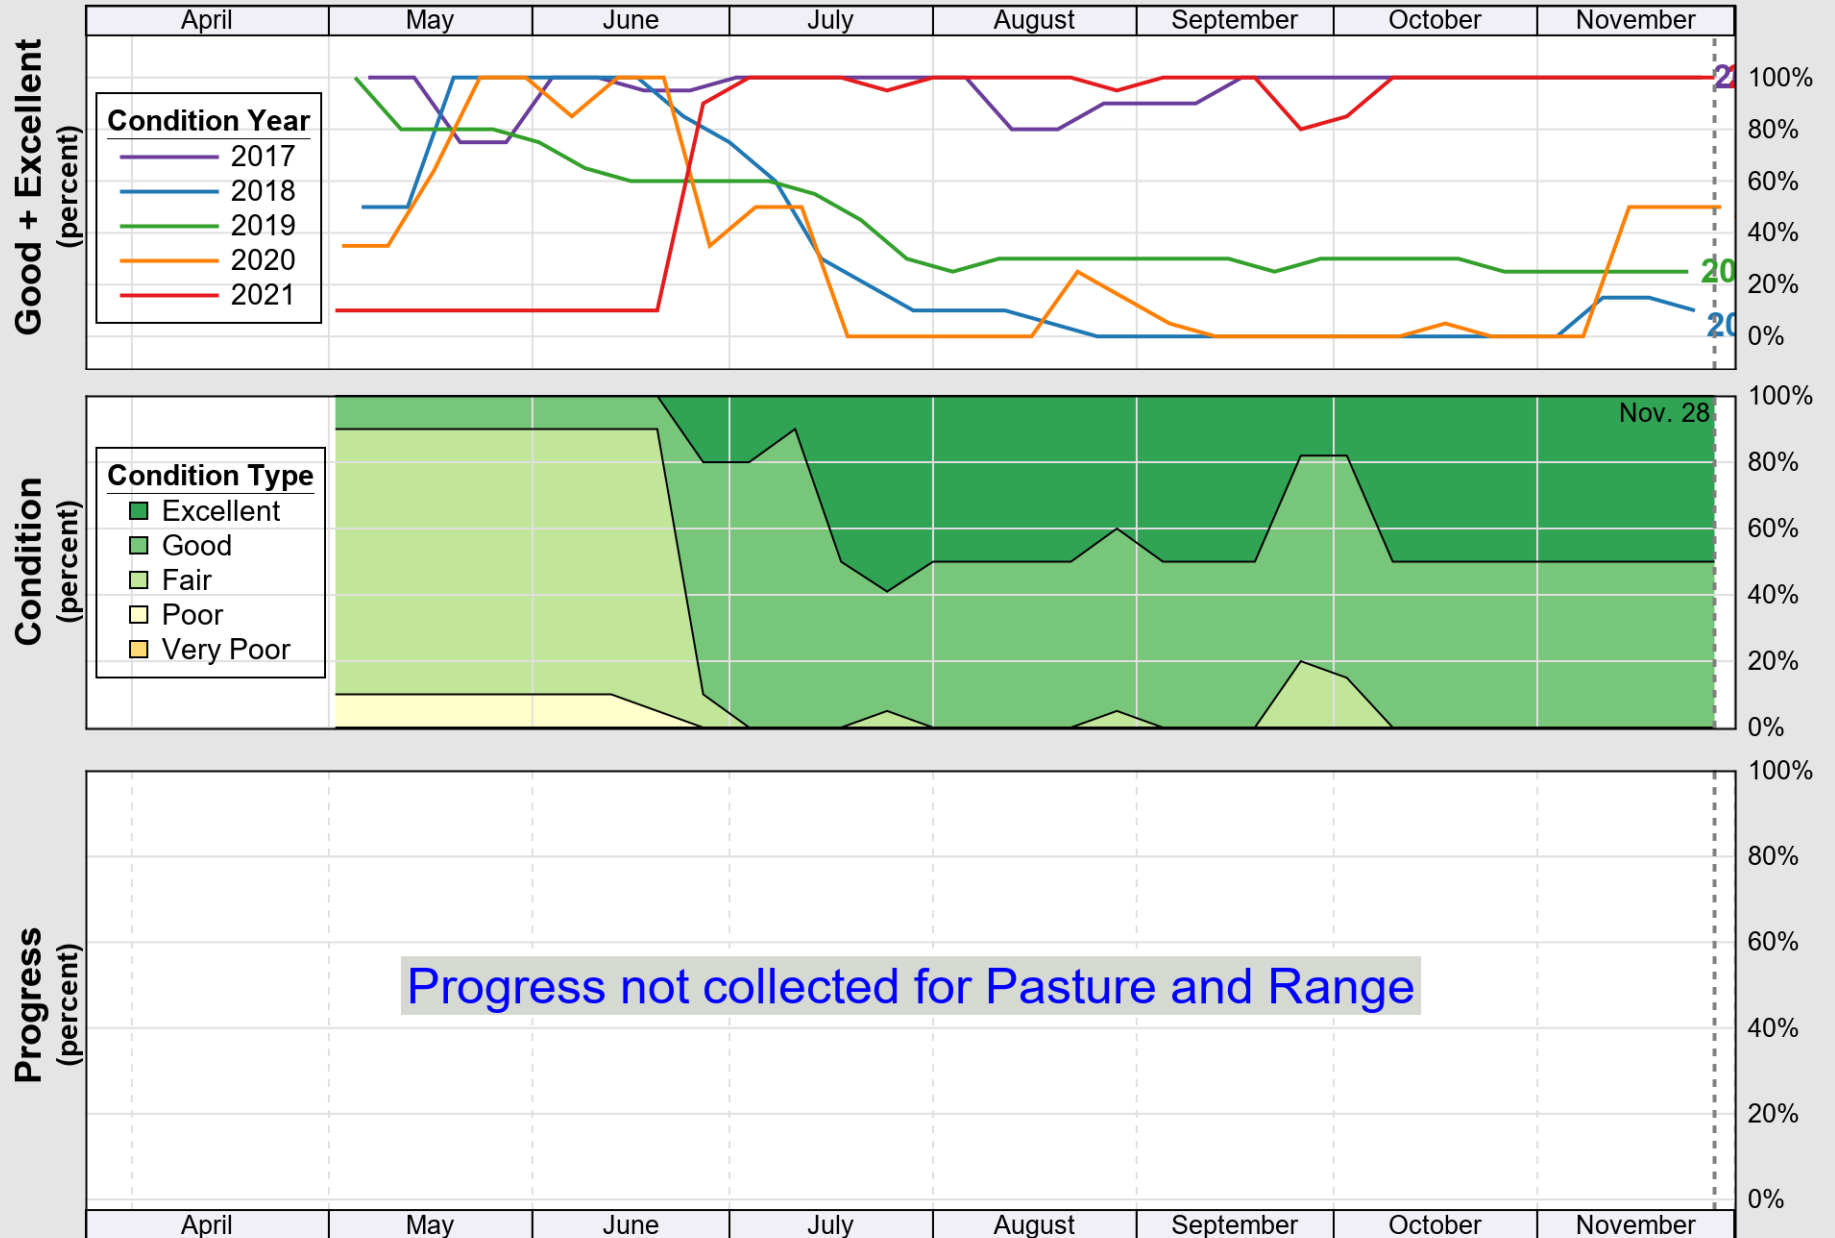

USDA

Crop Progress and Condition: Corn in Rhode Island , 2021

NASS

Progress Year(s) — 2021 - - - - - 2020 2016 - 2020

Source: National Agricultural Statistics Service (NASS), Crop Progress Report

Source: National Agricultural Statistics Service (NASS), Crop Progress Report