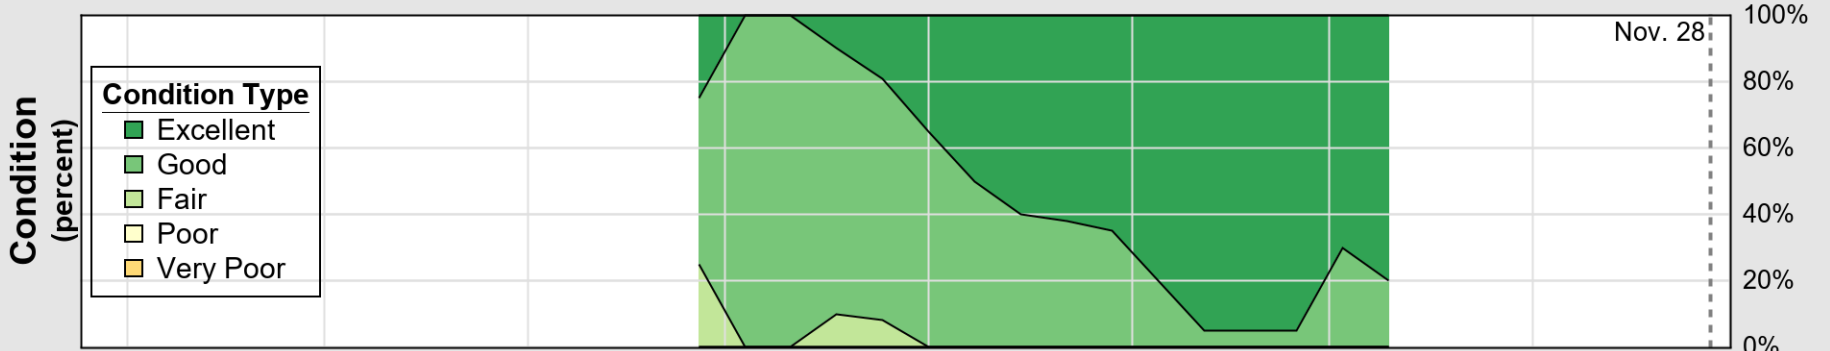

USDA

Crop Progress and Condition: Corn in Rhode Island , 2021

NASS

Progress Year(s) — 2021 - - - - - 2020 2016 - 2020

Source: National Agricultural Statistics Service (NASS), Crop Progress Report

Source: National Agricultural Statistics Service (NASS), Crop Progress Report