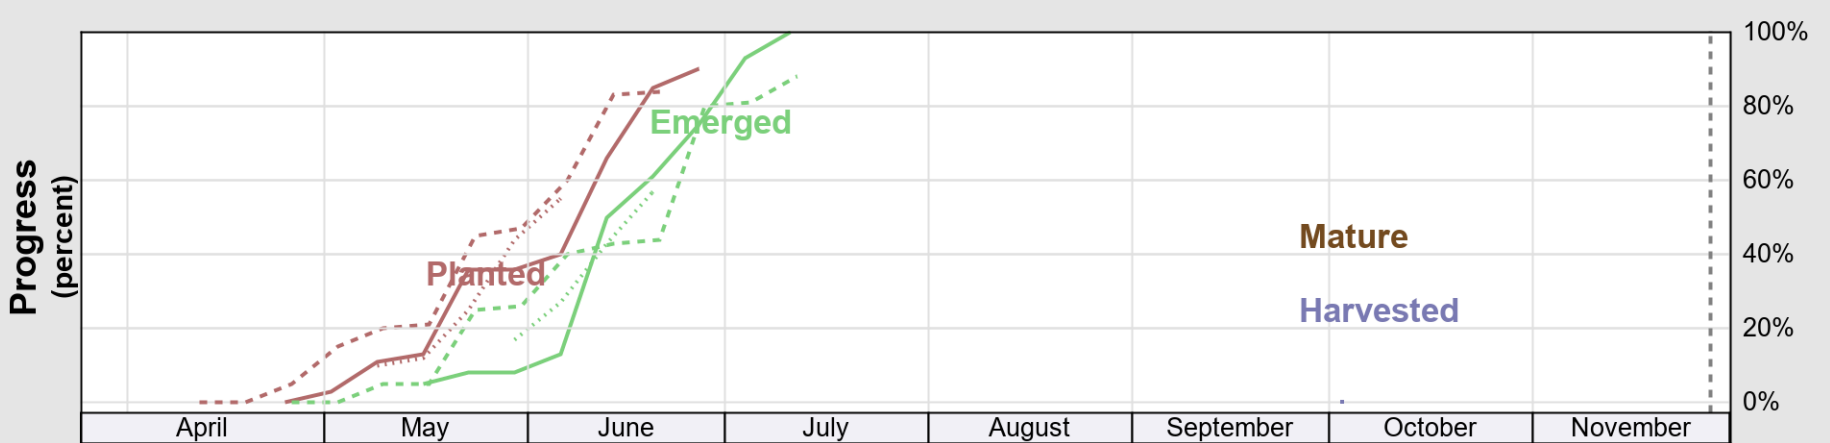

USDA

Crop Progress and Condition: Corn in Rhode Island , 2021

NASS

Progress Year(s) — 2021 - - - - - 2020 2016 - 2020

Source: National Agricultural Statistics Service (NASS), Crop Progress Report

Source: National Agricultural Statistics Service (NASS), Crop Progress Report