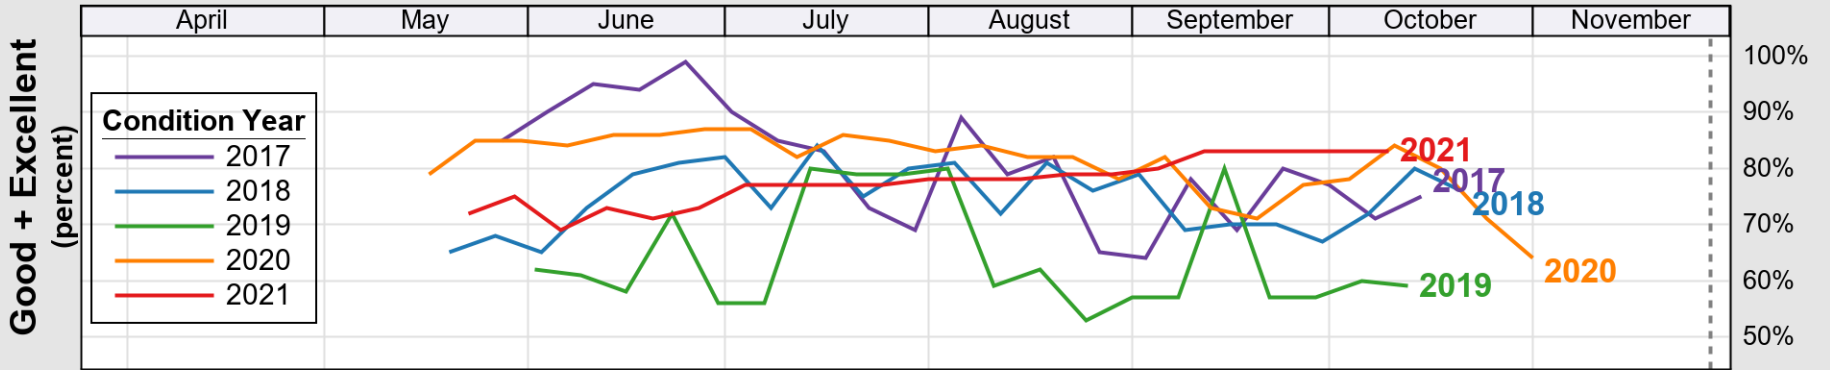

USDA

Crop Progress and Condition: Barley in Oregon , 2021

NASS

Progress Year(s) ——— 2021 2020 2016 - 2020

Source: National Agricultural Statistics Service (NASS), Crop Progress Report

USDA

Crop Progress and Condition: Corn in Oregon , 2021

NASS

Source: National Agricultural Statistics Service (NASS), Crop Progress Report

USDA

Crop Progress and Condition: Oats in Oregon , 2021

NASS

Progress Year(s) ——— 2021 2020 2016 - 2020

Source: National Agricultural Statistics Service (NASS), Crop Progress Report