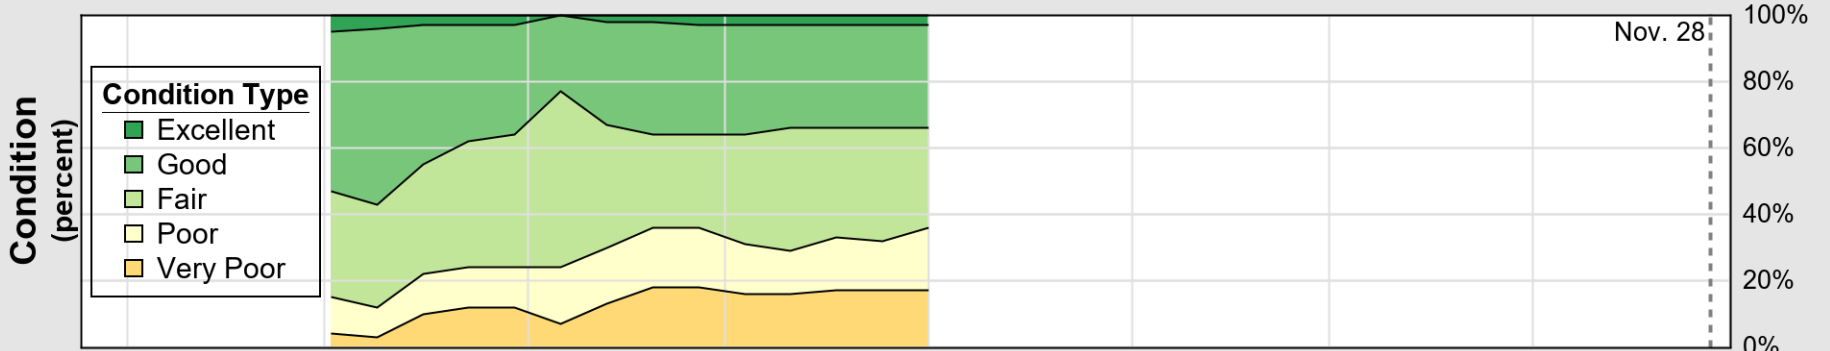

USDA

Crop Progress and Condition: Barley in Oregon , 2021

NASS

Progress Year(s) ——— 2021 2020 2016 - 2020

Source: National Agricultural Statistics Service (NASS), Crop Progress Report

USDA

Crop Progress and Condition: Corn in Oregon , 2021