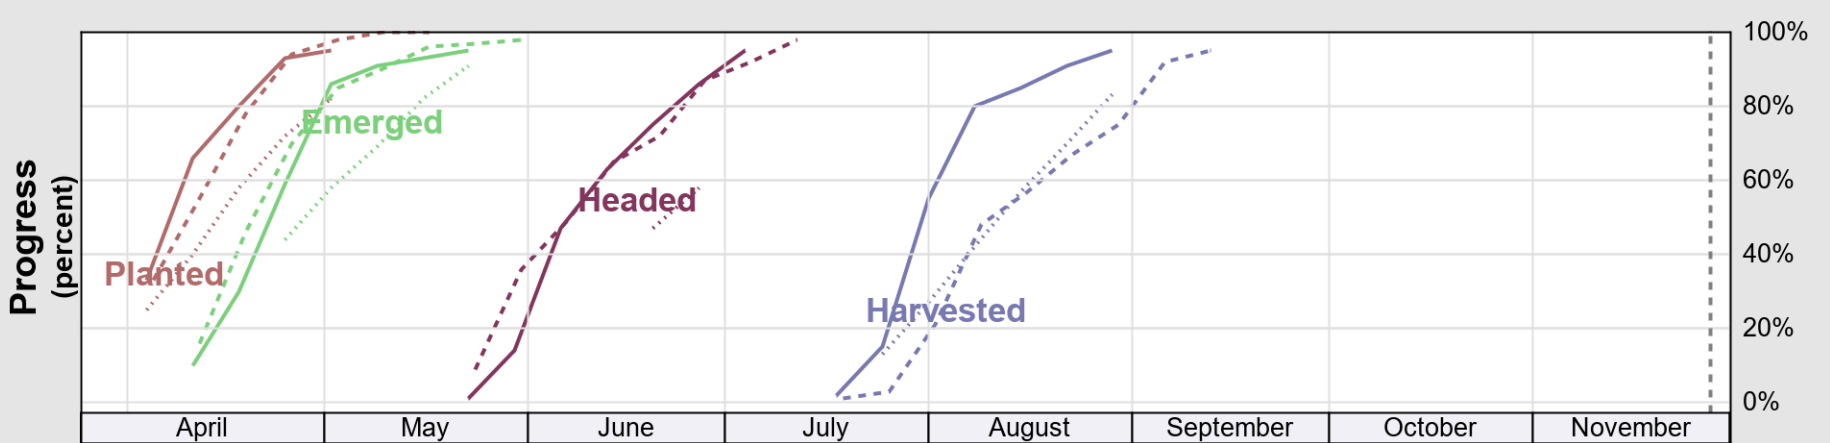

USDA

Crop Progress and Condition: Barley in Oregon , 2021

NASS

Progress Year(s) ——— 2021 2020 2016 - 2020

Source: National Agricultural Statistics Service (NASS), Crop Progress Report

USDA

Crop Progress and Condition: Corn in Oregon , 2021

NASS

Source: National Agricultural Statistics Service (NASS), Crop Progress Report

USDA

Crop Progress and Condition: Oats in Oregon , 2021

NASS

Progress Year(s) ——— 2021 2020 2016 - 2020

Source: National Agricultural Statistics Service (NASS), Crop Progress Report