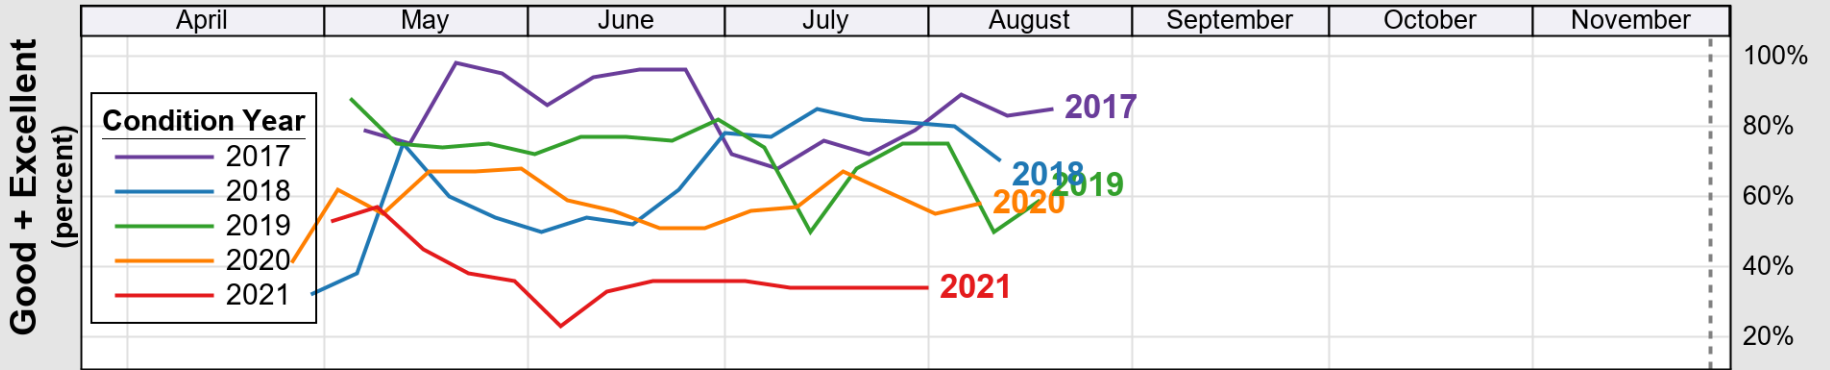

USDA

Crop Progress and Condition: Barley in Oregon , 2021

NASS

Progress Year(s) ——— 2021 2020 2016 - 2020

Source: National Agricultural Statistics Service (NASS), Crop Progress Report

USDA

Crop Progress and Condition: Corn in Oregon , 2021