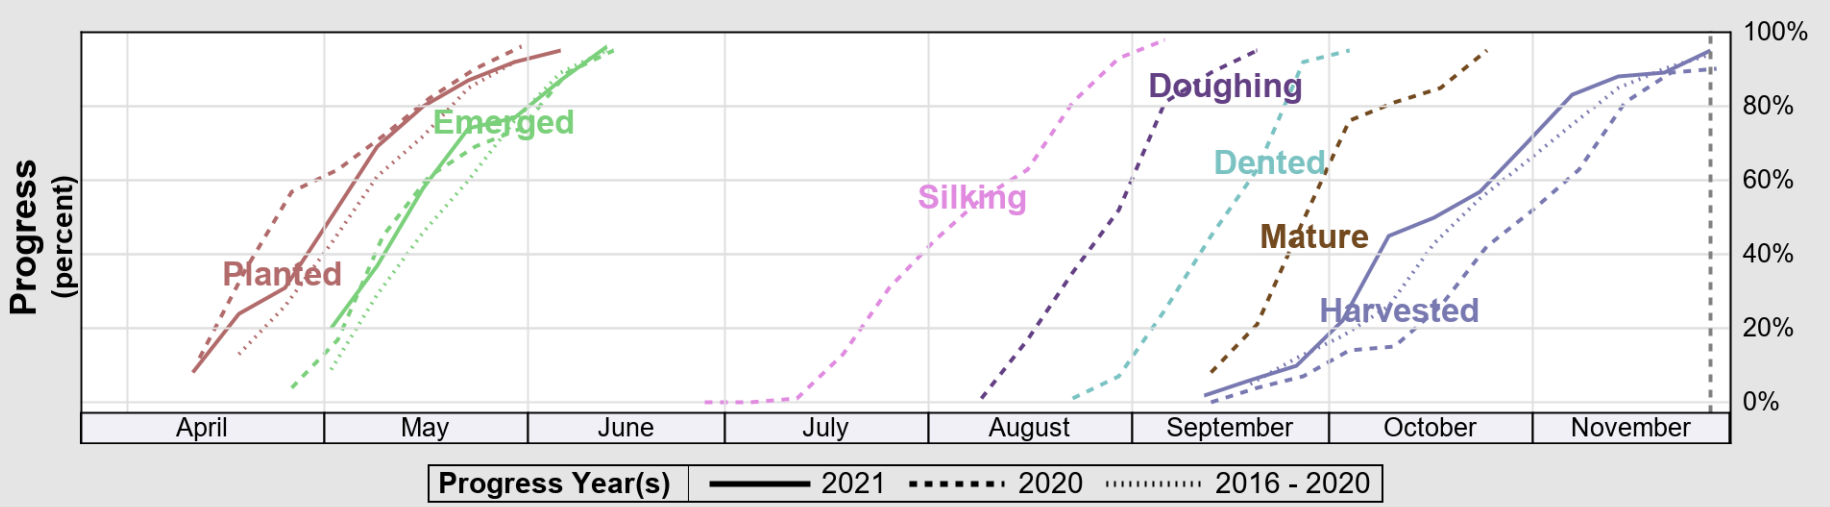

USDA

Crop Progress and Condition: Barley in Oregon , 2021

NASS

Progress Year(s) ——— 2021 2020 2016 - 2020

Source: National Agricultural Statistics Service (NASS), Crop Progress Report

USDA

Crop Progress and Condition: Corn in Oregon , 2021

NASS

Source: National Agricultural Statistics Service (NASS), Crop Progress Report

USDA

Crop Progress and Condition: Oats in Oregon , 2021

NASS

Progress Year(s) ——— 2021 2020 2016 - 2020

Source: National Agricultural Statistics Service (NASS), Crop Progress Report