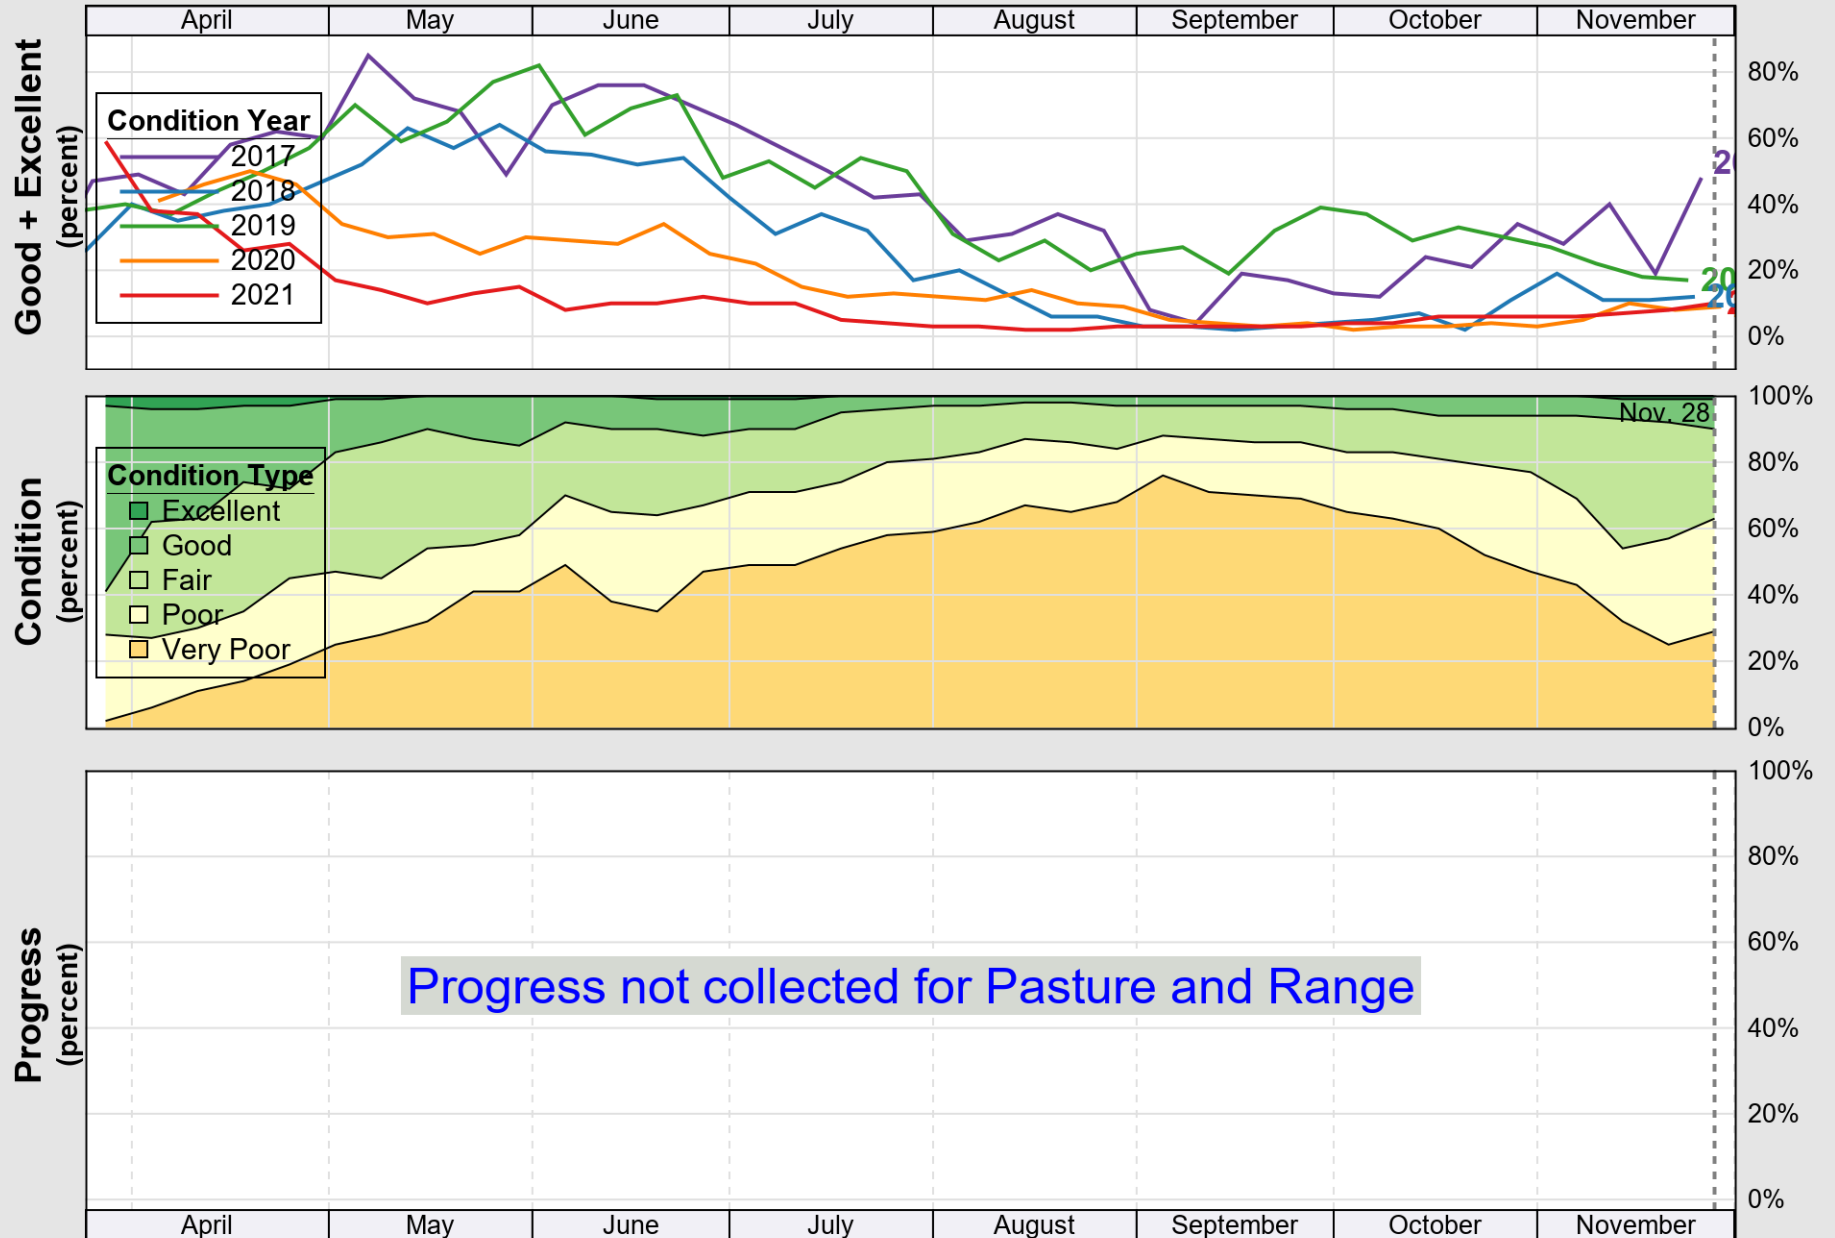

USDA

Crop Progress and Condition: Barley in Oregon , 2021

NASS

Progress Year(s) ——— 2021 2020 2016 - 2020

Source: National Agricultural Statistics Service (NASS), Crop Progress Report

USDA

Crop Progress and Condition: Corn in Oregon , 2021

NASS

Source: National Agricultural Statistics Service (NASS), Crop Progress Report

USDA

Crop Progress and Condition: Oats in Oregon , 2021

NASS

Progress Year(s) ——— 2021 2020 2016 - 2020

Source: National Agricultural Statistics Service (NASS), Crop Progress Report

USDA

Crop Progress and Condition: Pasture and Range in Oregon , 2021

NASS

Source: National Agricultural Statistics Service (NASS), Crop Progress Report

USDA

Crop Progress and Condition: Spring Wheat in Oregon , 2021

NASS

Source: National Agricultural Statistics Service (NASS), Crop Progress Report

USDA

Crop Progress and Condition: Sugar Beets in Oregon , 2021

NASS

Source: National Agricultural Statistics Service (NASS), Crop Progress Report