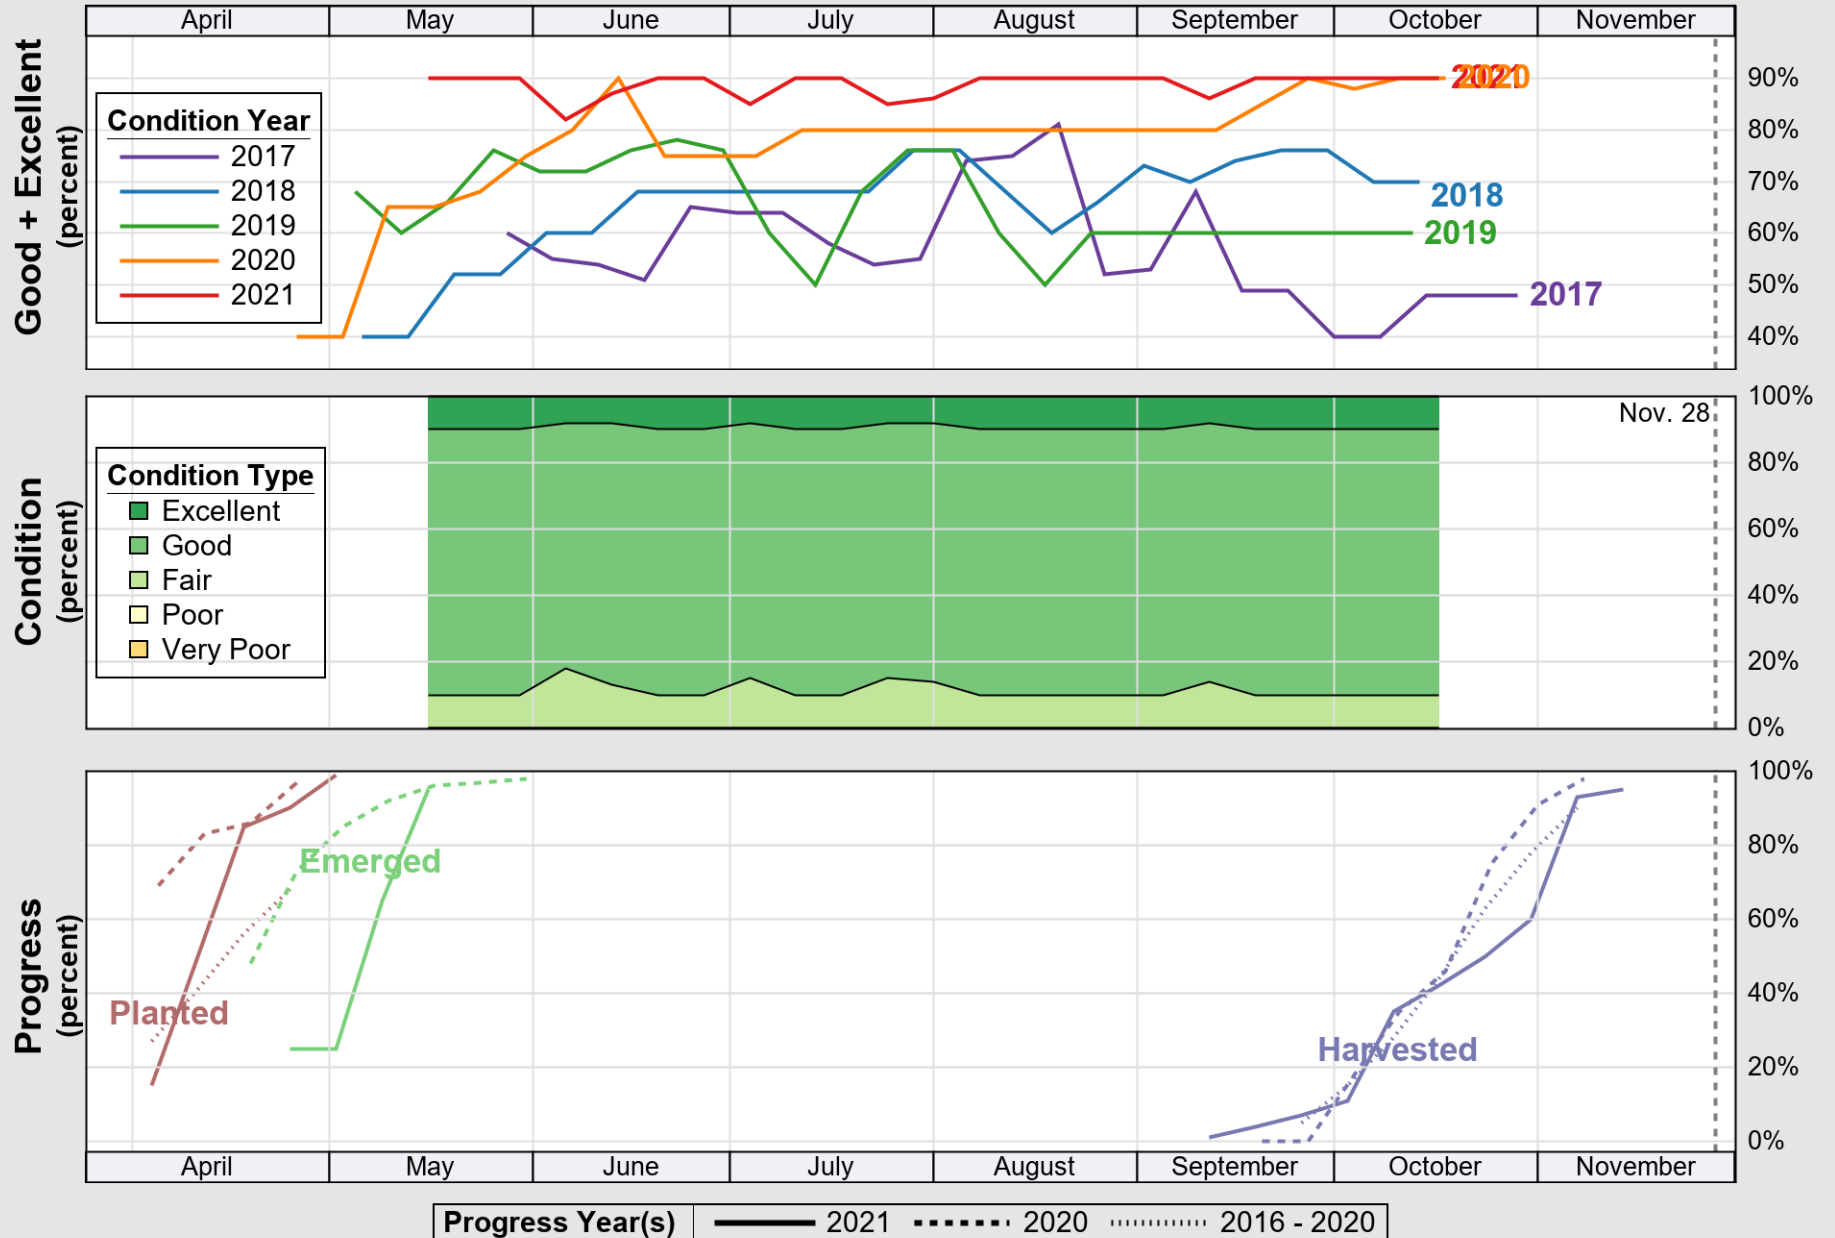

USDA

Crop Progress and Condition: Barley in Oregon , 2021

NASS

Progress Year(s) ——— 2021 2020 2016 - 2020

Source: National Agricultural Statistics Service (NASS), Crop Progress Report

USDA

Crop Progress and Condition: Corn in Oregon , 2021

USDA

Crop Progress and Condition: Pasture and Range in Oregon , 2021

NASS

Source: National Agricultural Statistics Service (NASS), Crop Progress Report

USDA

Crop Progress and Condition: Spring Wheat in Oregon , 2021

NASS

Source: National Agricultural Statistics Service (NASS), Crop Progress Report

USDA

Crop Progress and Condition: Sugar Beets in Oregon , 2021

NASS

Source: National Agricultural Statistics Service (NASS), Crop Progress Report

USDA

Crop Progress and Condition: Winter Wheat in Oregon , 2021

NASS

Source: National Agricultural Statistics Service (NASS), Crop Progress Report