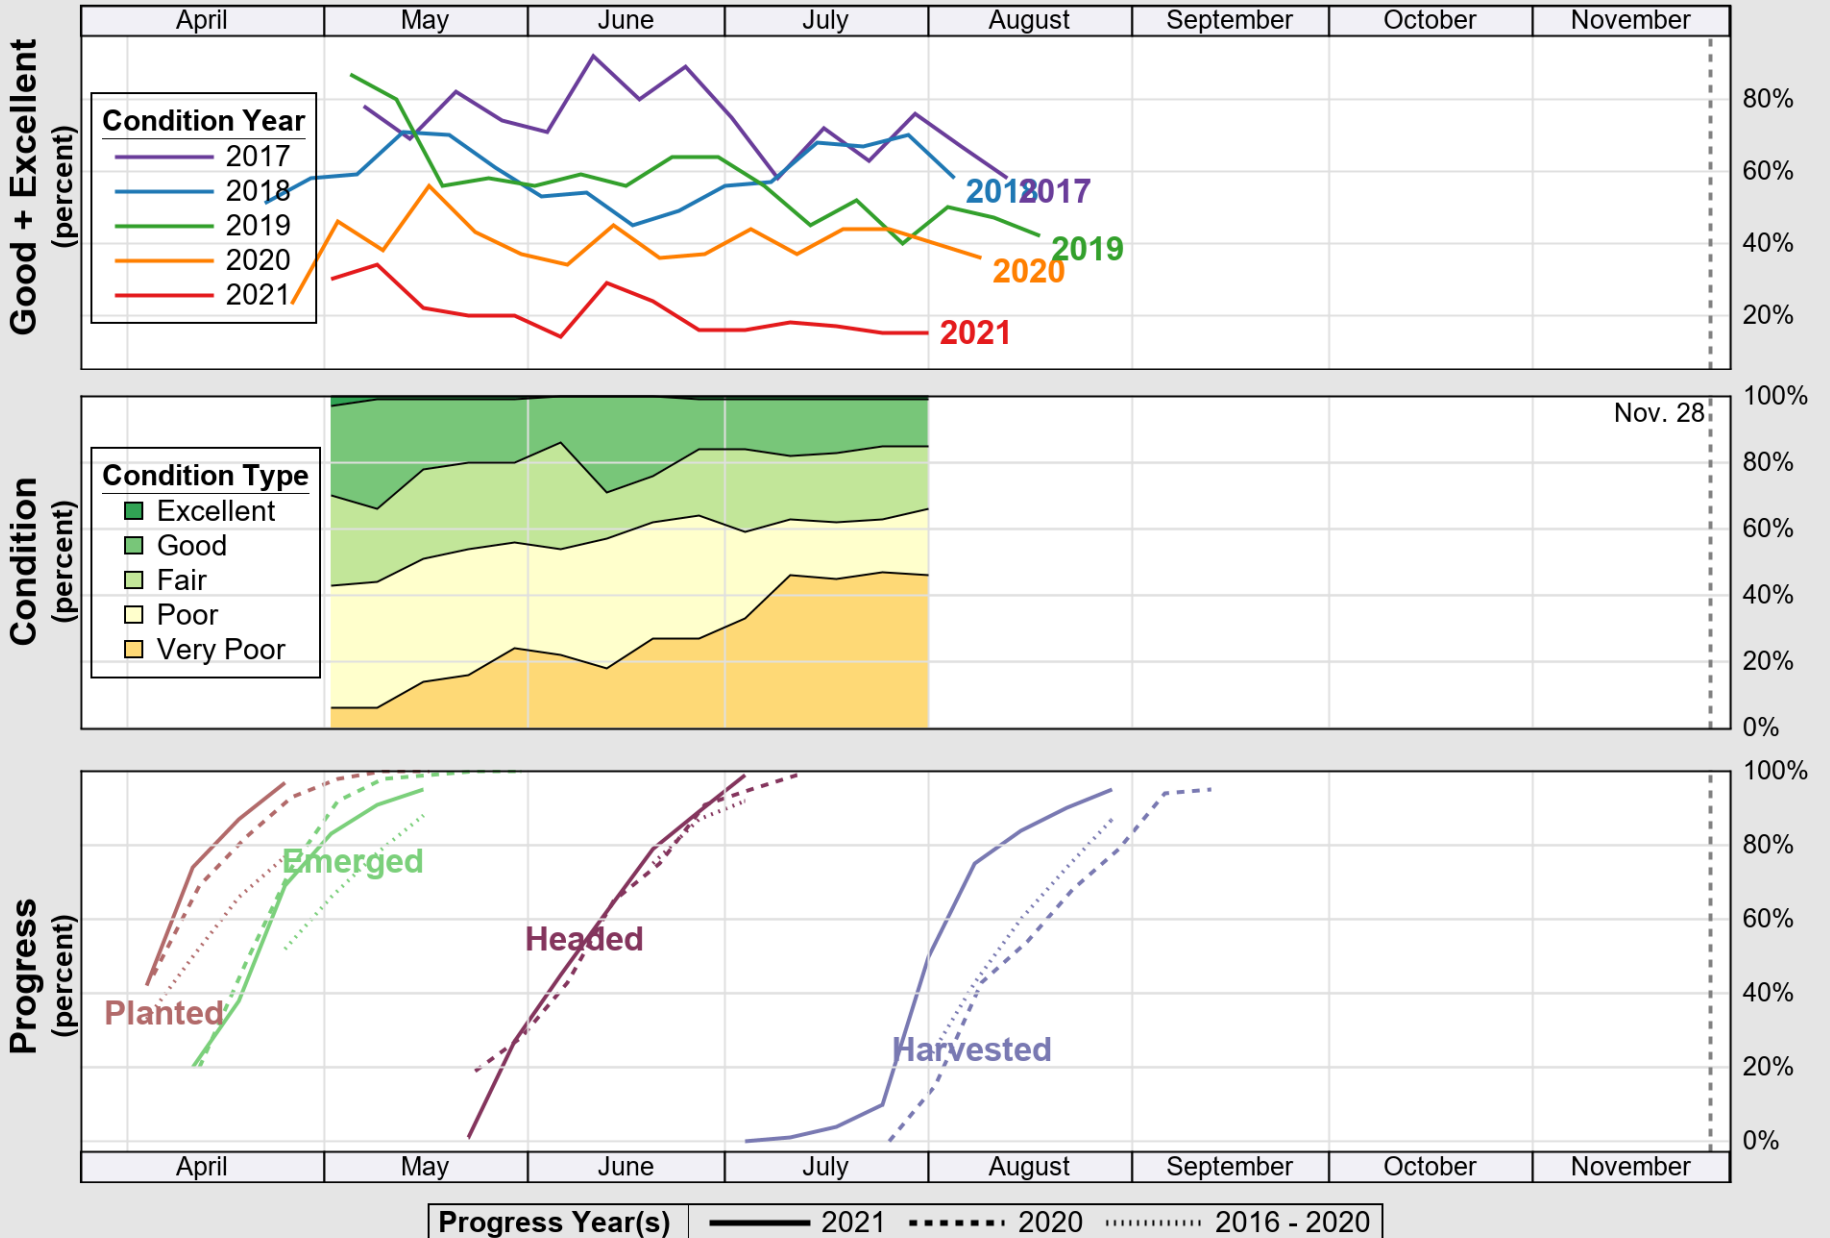

USDA

Crop Progress and Condition: Barley in Oregon , 2021

NASS

Progress Year(s) ——— 2021 2020 2016 - 2020

Source: National Agricultural Statistics Service (NASS), Crop Progress Report

USDA

Crop Progress and Condition: Corn in Oregon , 2021

NASS

Source: National Agricultural Statistics Service (NASS), Crop Progress Report

USDA

Crop Progress and Condition: Oats in Oregon , 2021

NASS

Progress Year(s) ——— 2021 2020 2016 - 2020

Source: National Agricultural Statistics Service (NASS), Crop Progress Report

USDA

Crop Progress and Condition: Pasture and Range in Oregon , 2021

NASS

Source: National Agricultural Statistics Service (NASS), Crop Progress Report

USDA

Crop Progress and Condition: Spring Wheat in Oregon , 2021

NASS

Source: National Agricultural Statistics Service (NASS), Crop Progress Report

USDA

Crop Progress and Condition: Sugar Beets in Oregon , 2021

NASS

Source: National Agricultural Statistics Service (NASS), Crop Progress Report