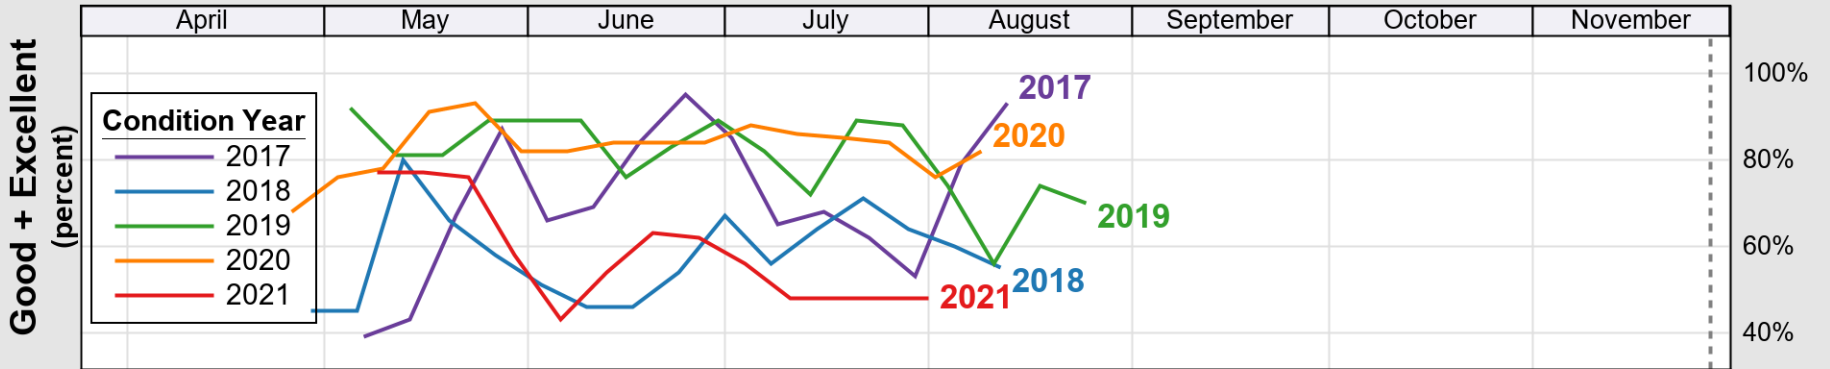

USDA

Crop Progress and Condition: Barley in Oregon , 2021

NASS

Progress Year(s) ——— 2021 2020 2016 - 2020

Source: National Agricultural Statistics Service (NASS), Crop Progress Report

USDA

Crop Progress and Condition: Corn in Oregon , 2021

NASS

Source: National Agricultural Statistics Service (NASS), Crop Progress Report

USDA

Crop Progress and Condition: Oats in Oregon , 2021

NASS

Progress Year(s) ——— 2021 2020 2016 - 2020

Source: National Agricultural Statistics Service (NASS), Crop Progress Report