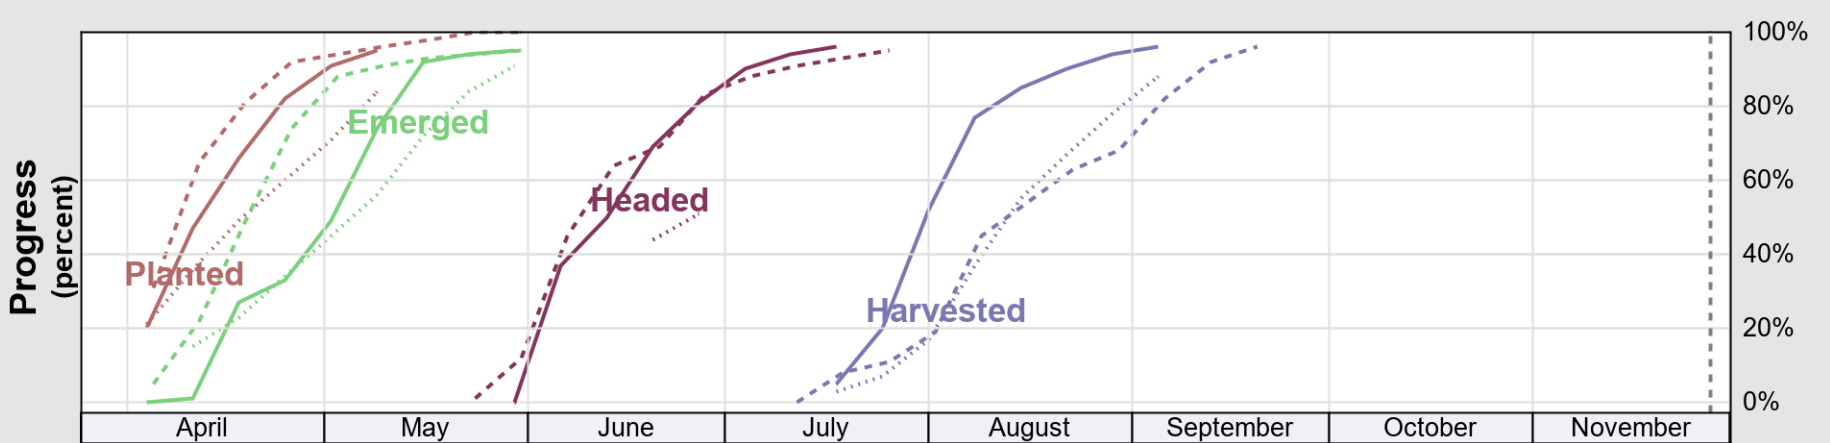

NASS

Source: National Agricultural Statistics Service (NASS), Crop Progress Report

USDA

Crop Progress and Condition: Oats in Oregon , 2021

NASS

Progress Year(s) ——— 2021 2020 2016 - 2020

Source: National Agricultural Statistics Service (NASS), Crop Progress Report