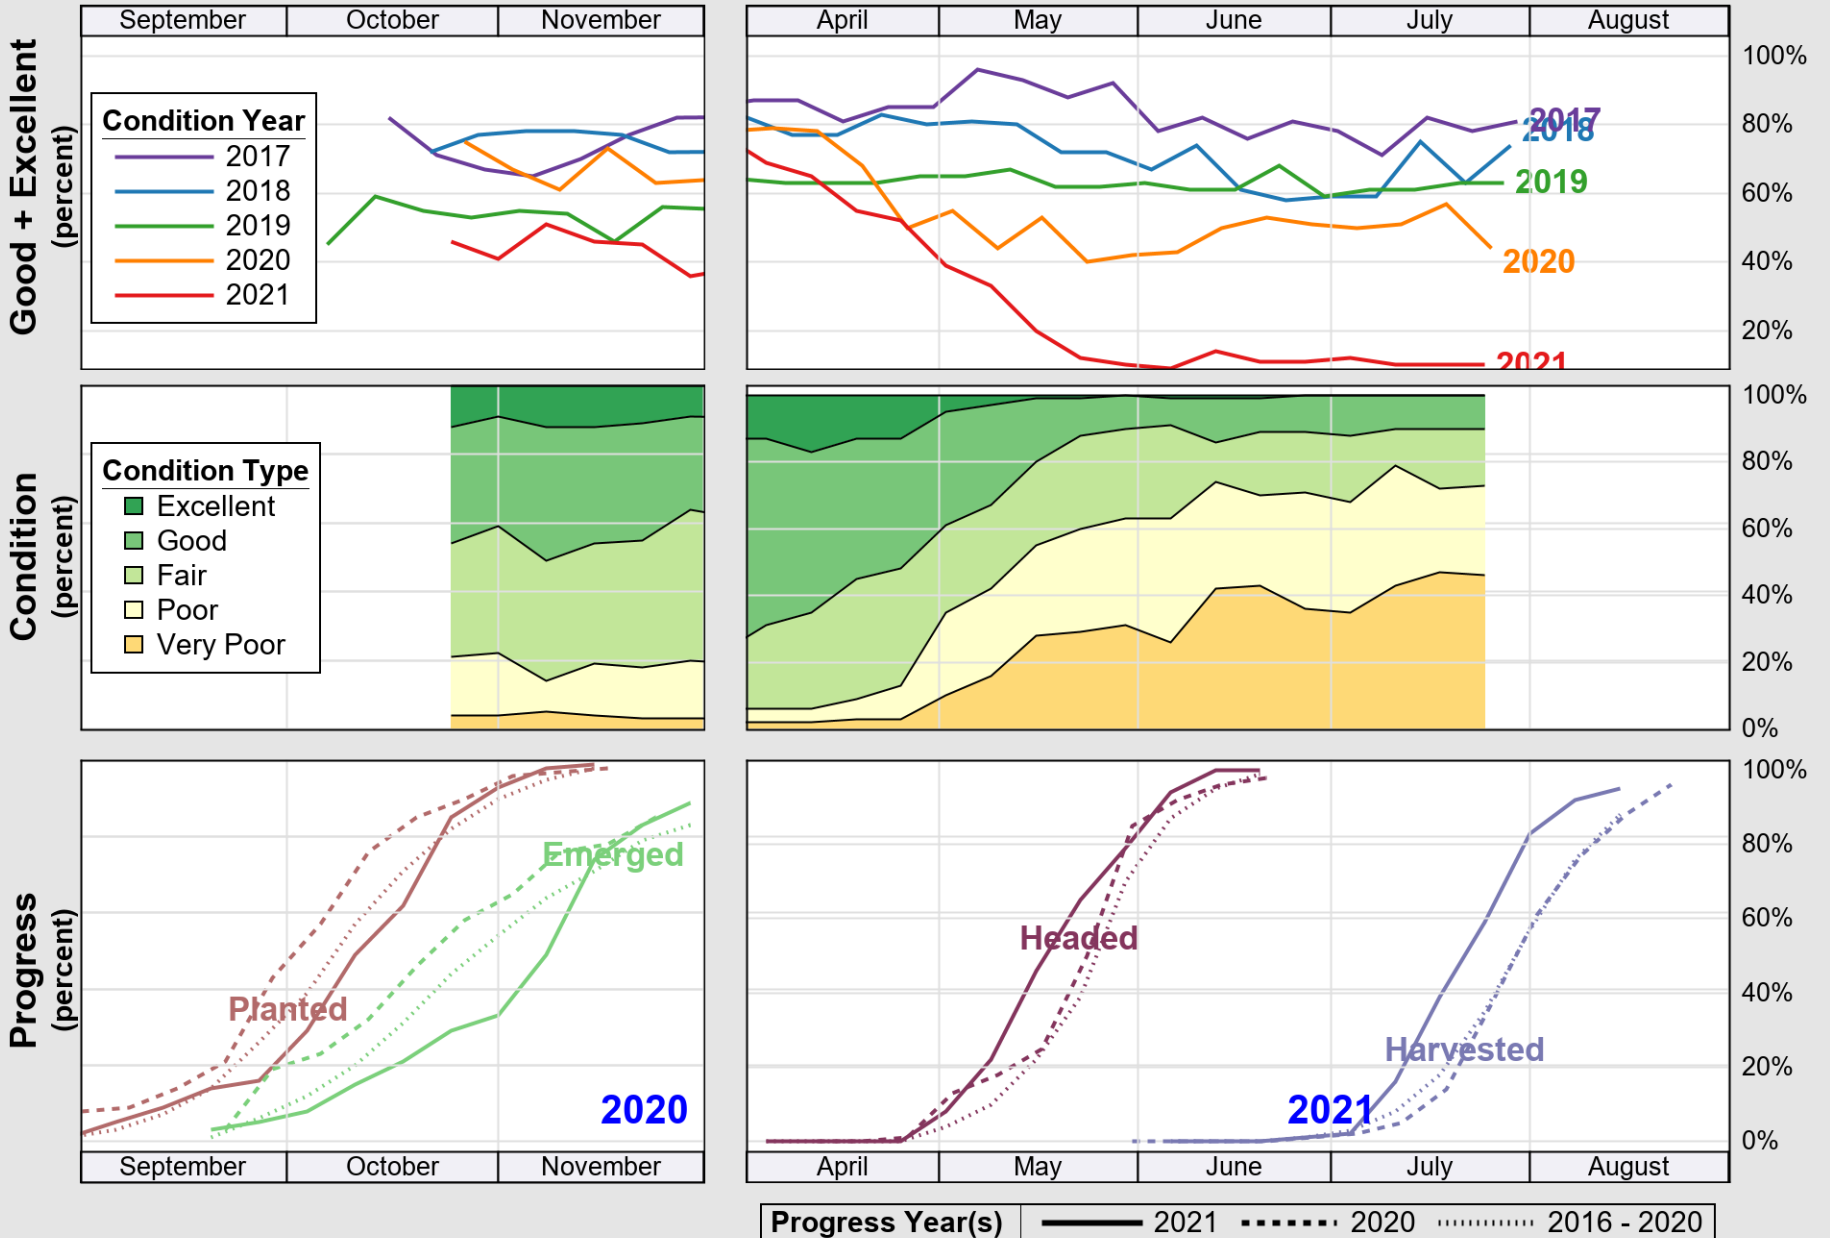

USDA

Crop Progress and Condition: Barley in Oregon , 2021

NASS

Progress Year(s) ——— 2021 2020 2016 - 2020

Source: National Agricultural Statistics Service (NASS), Crop Progress Report

USDA

Crop Progress and Condition: Corn in Oregon , 2021

USDA

Crop Progress and Condition: Pasture and Range in Oregon , 2021

NASS

Source: National Agricultural Statistics Service (NASS), Crop Progress Report

USDA

Crop Progress and Condition: Spring Wheat in Oregon , 2021

NASS

Source: National Agricultural Statistics Service (NASS), Crop Progress Report

USDA

Crop Progress and Condition: Sugar Beets in Oregon , 2021

NASS

Source: National Agricultural Statistics Service (NASS), Crop Progress Report

USDA

Crop Progress and Condition: Winter Wheat in Oregon , 2021

NASS

Source: National Agricultural Statistics Service (NASS), Crop Progress Report