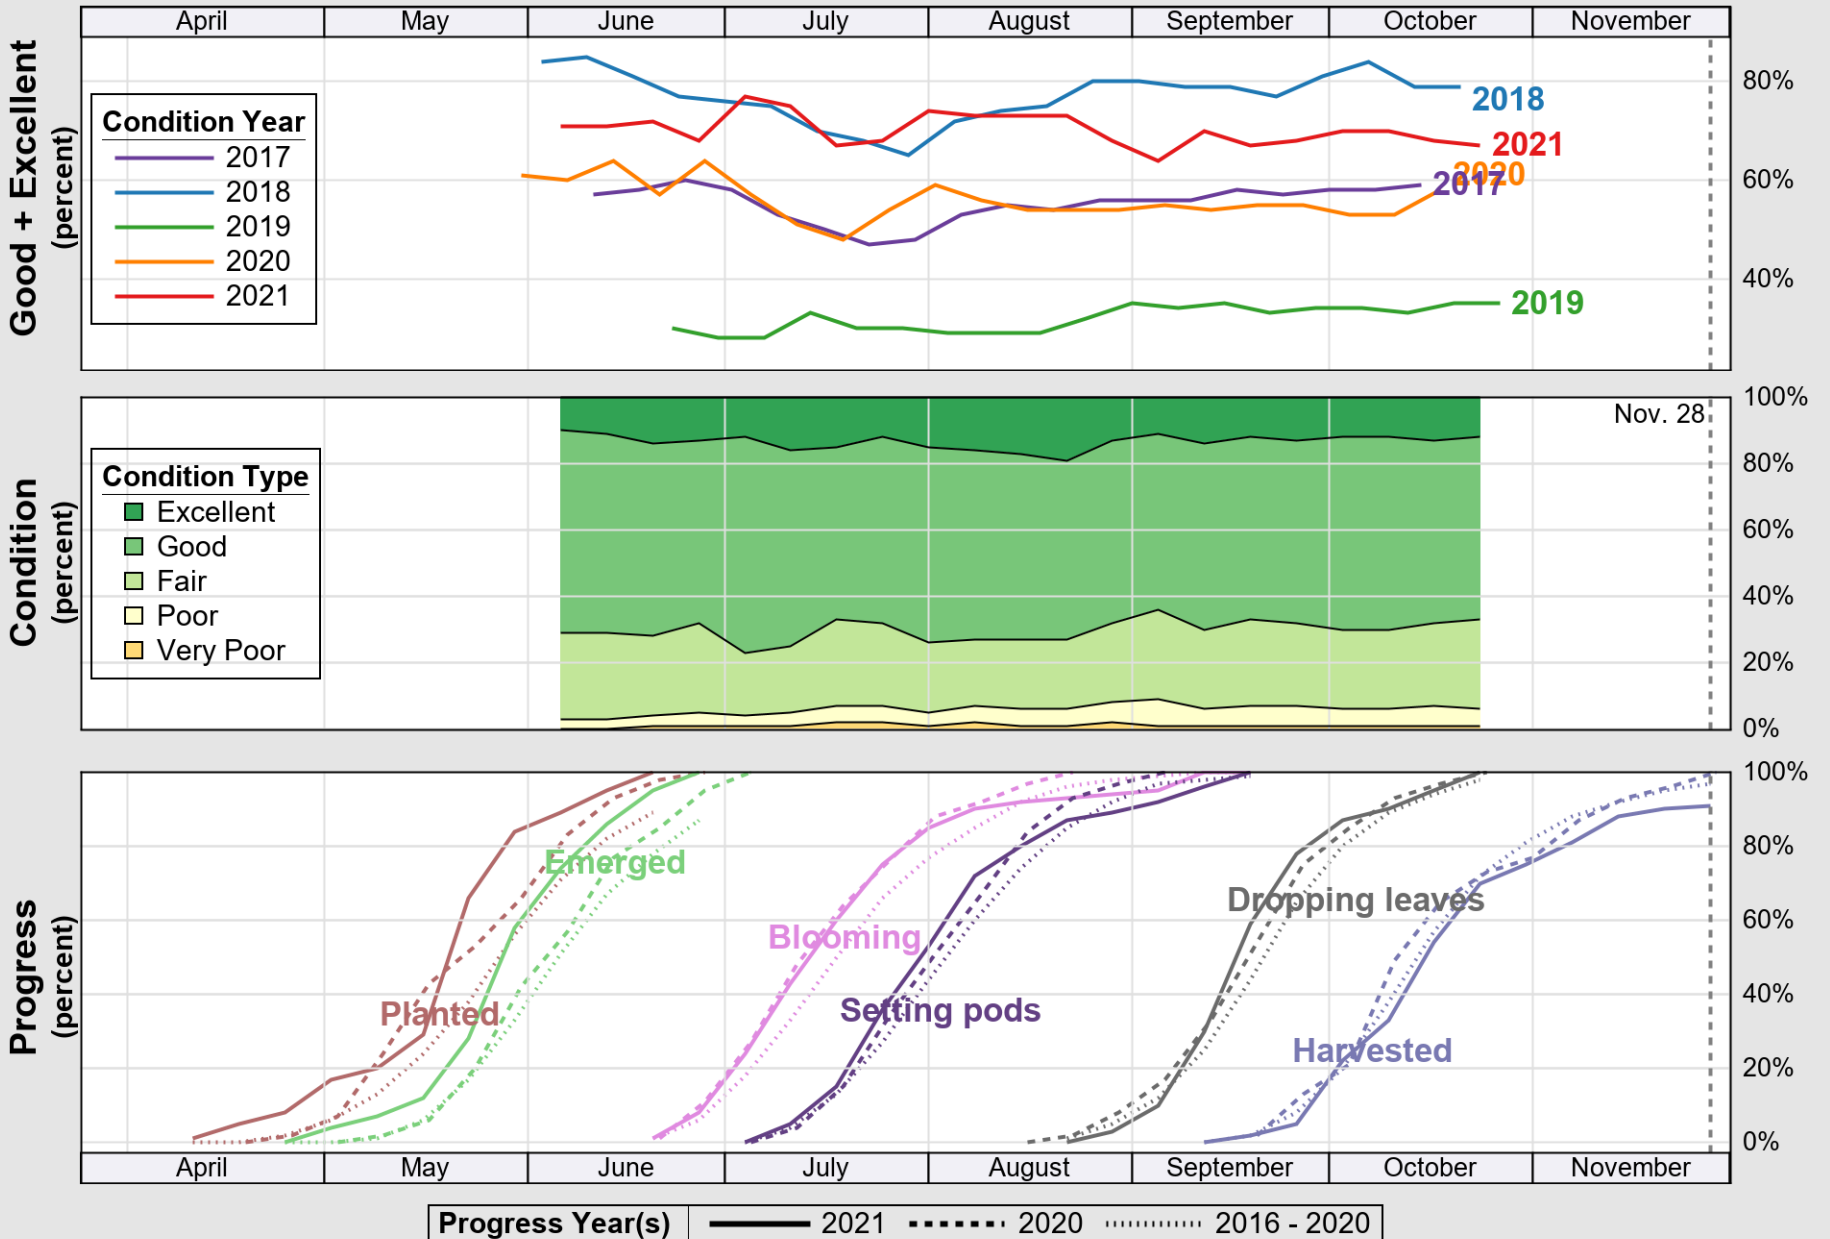

USDA

Crop Progress and Condition: Corn in Ohio , 2021

NASS

Source: National Agricultural Statistics Service (NASS), Crop Progress Report

USDA

Crop Progress and Condition: Oats in Ohio , 2021

NASS

Source: National Agricultural Statistics Service (NASS), Crop Progress Report

Source: National Agricultural Statistics Service (NASS), Crop Progress Report

USDA

Crop Progress and Condition: Soybeans in Ohio , 2021

NASS

Source: National Agricultural Statistics Service (NASS), Crop Progress Report

USDA

Crop Progress and Condition: Winter Wheat in Ohio , 2021

NASS

Source: National Agricultural Statistics Service (NASS), Crop Progress Report