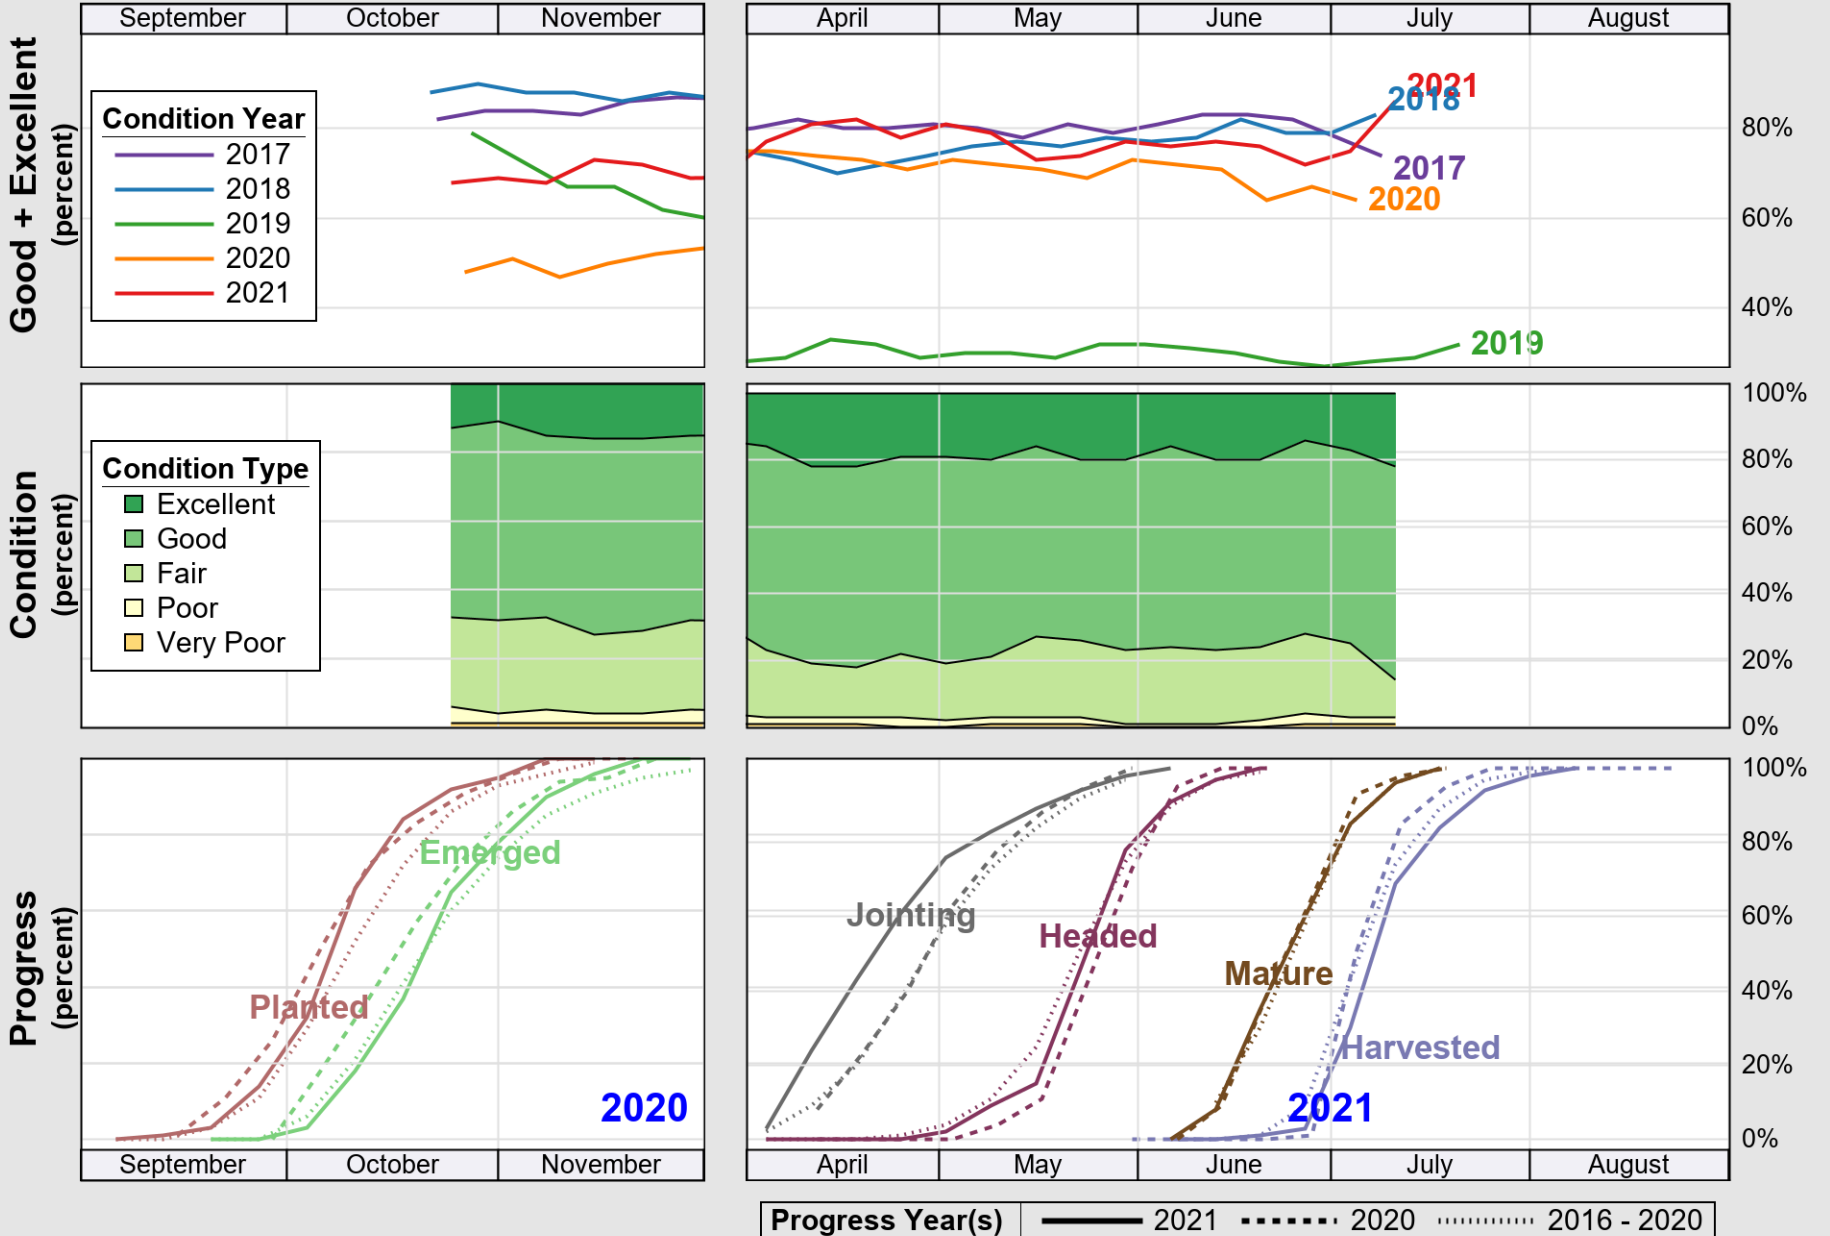

USDA

Crop Progress and Condition: Corn in Ohio , 2021

NASS

Source: National Agricultural Statistics Service (NASS), Crop Progress Report

USDA

Crop Progress and Condition: Oats in Ohio , 2021

NASS

Source: National Agricultural Statistics Service (NASS), Crop Progress Report

Source: National Agricultural Statistics Service (NASS), Crop Progress Report

USDA

Crop Progress and Condition: Soybeans in Ohio , 2021

NASS

Source: National Agricultural Statistics Service (NASS), Crop Progress Report

USDA

Crop Progress and Condition: Winter Wheat in Ohio , 2021

NASS

Source: National Agricultural Statistics Service (NASS), Crop Progress Report