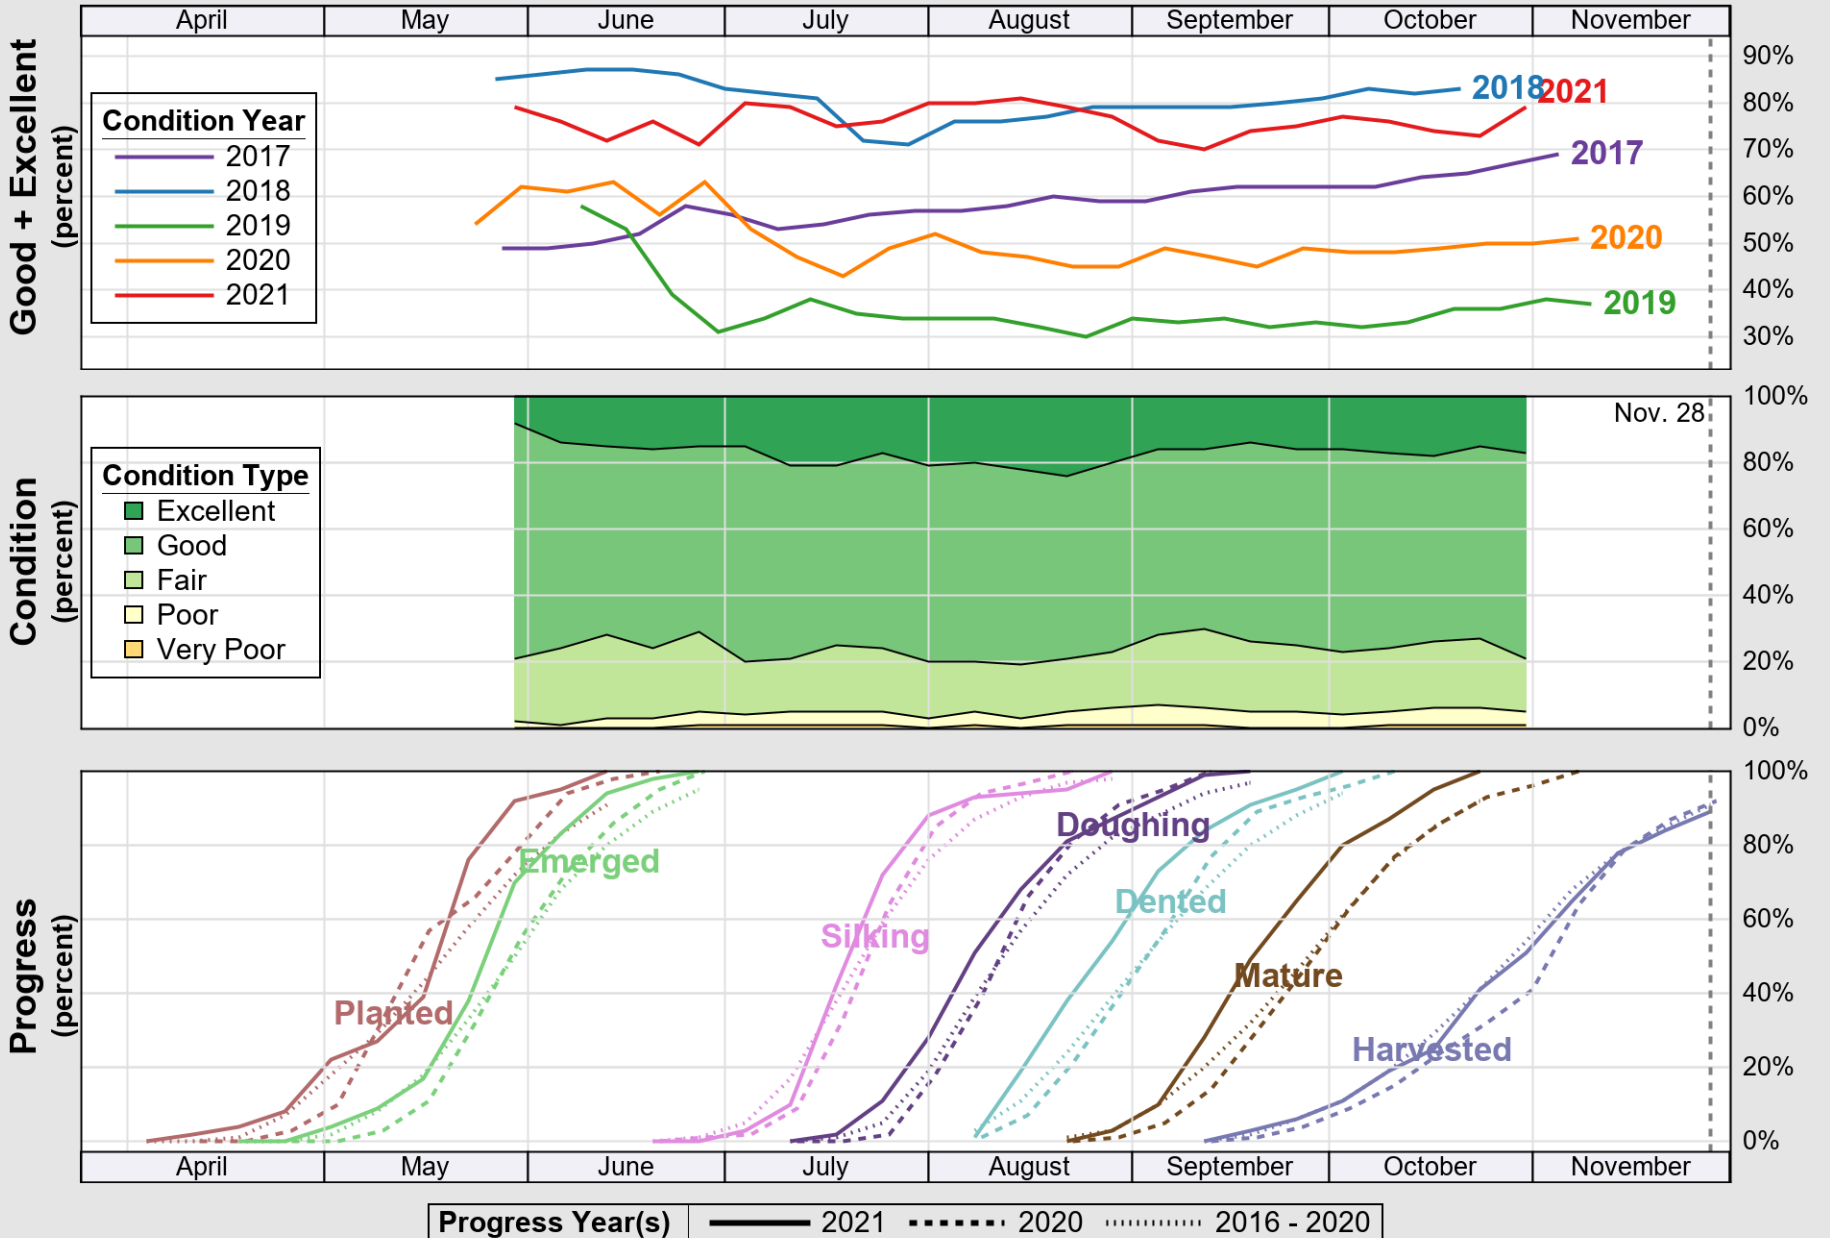

USDA

Crop Progress and Condition: Corn in Ohio , 2021

NASS

Source: National Agricultural Statistics Service (NASS), Crop Progress Report

USDA

Crop Progress and Condition: Oats in Ohio , 2021

NASS

Source: National Agricultural Statistics Service (NASS), Crop Progress Report

Source: National Agricultural Statistics Service (NASS), Crop Progress Report

USDA

Crop Progress and Condition: Soybeans in Ohio , 2021

NASS

Source: National Agricultural Statistics Service (NASS), Crop Progress Report

USDA

Crop Progress and Condition: Winter Wheat in Ohio , 2021

NASS

Source: National Agricultural Statistics Service (NASS), Crop Progress Report