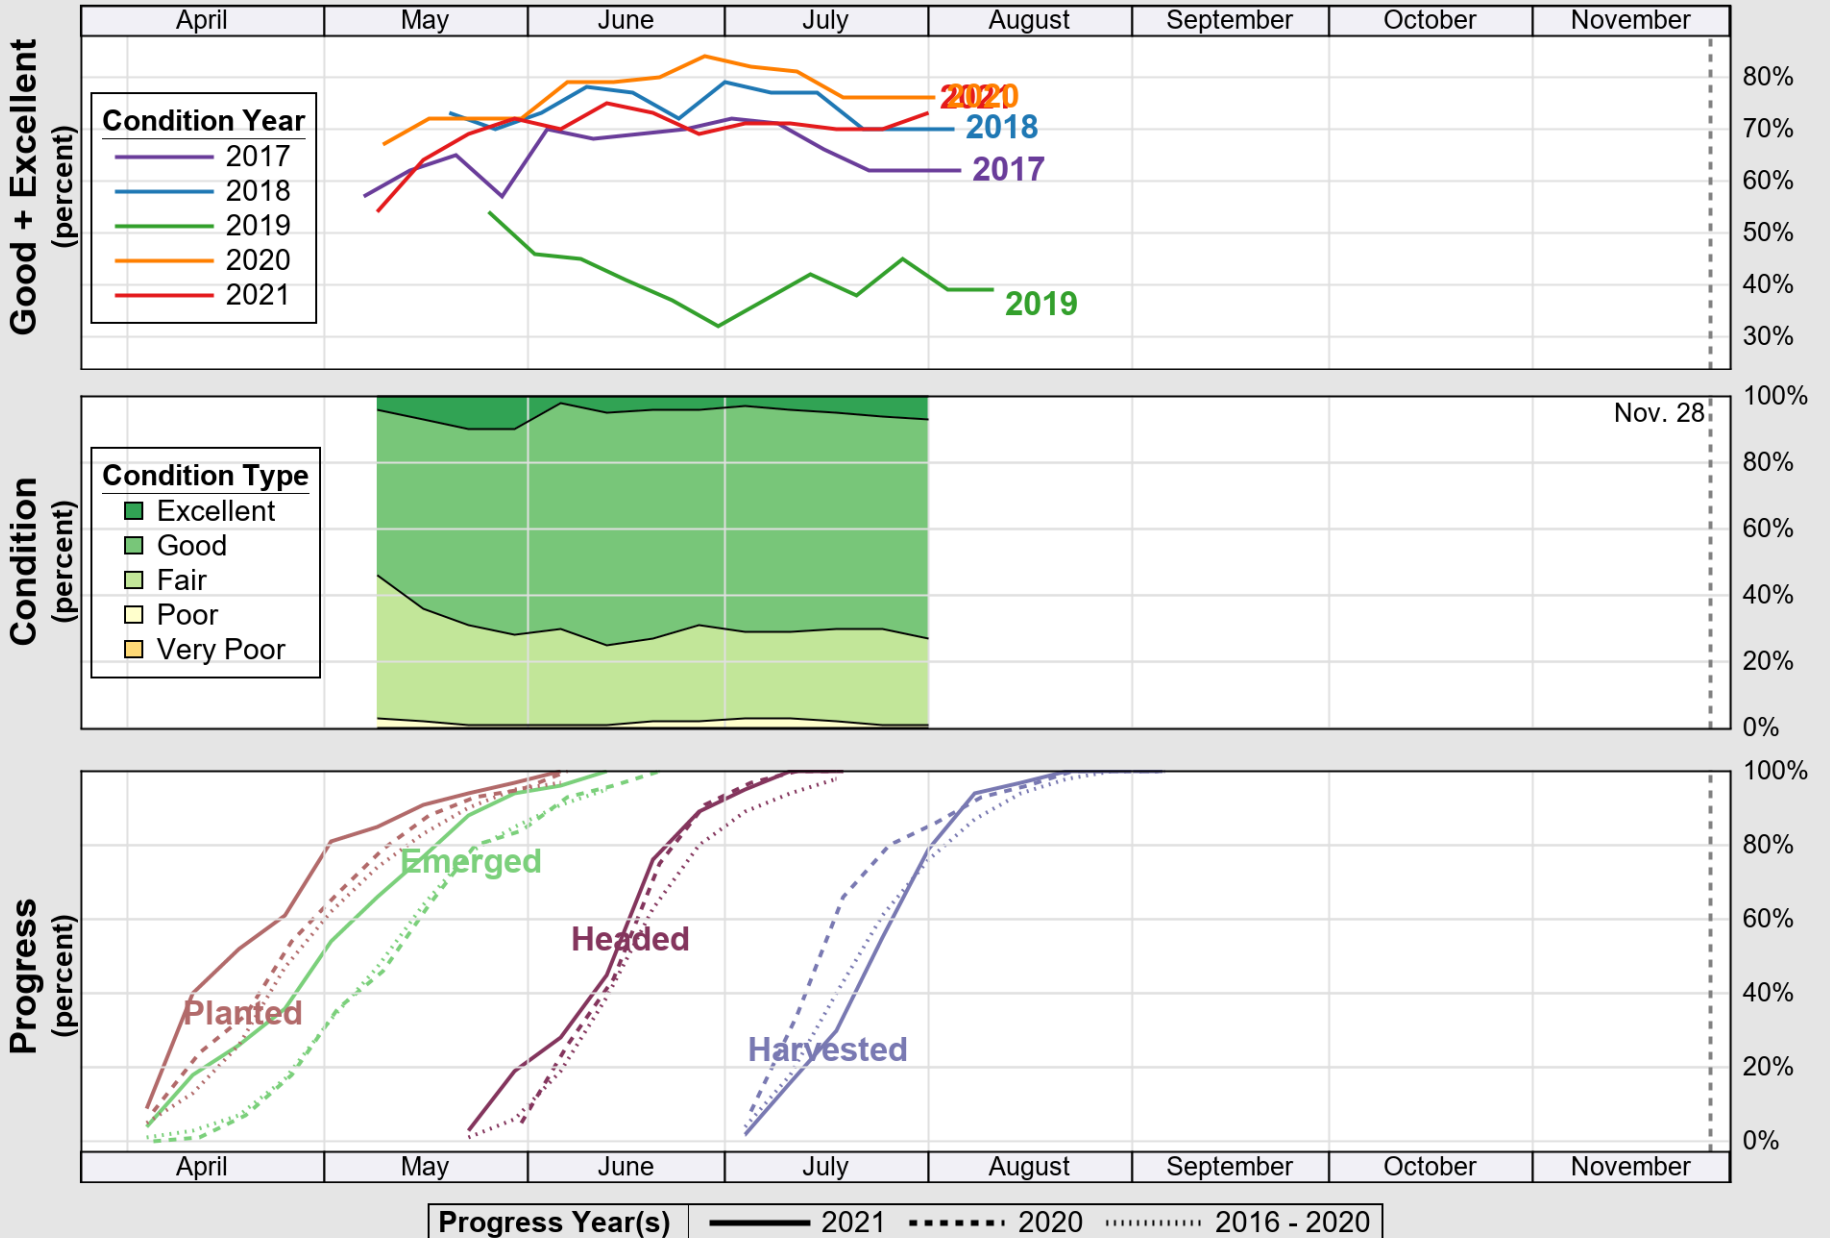

USDA

Crop Progress and Condition: Corn in Ohio , 2021

NASS

Source: National Agricultural Statistics Service (NASS), Crop Progress Report

USDA

Crop Progress and Condition: Oats in Ohio , 2021

NASS

Source: National Agricultural Statistics Service (NASS), Crop Progress Report

Source: National Agricultural Statistics Service (NASS), Crop Progress Report

USDA

Crop Progress and Condition: Soybeans in Ohio , 2021

NASS

Source: National Agricultural Statistics Service (NASS), Crop Progress Report

USDA

Crop Progress and Condition: Winter Wheat in Ohio , 2021

NASS

Source: National Agricultural Statistics Service (NASS), Crop Progress Report