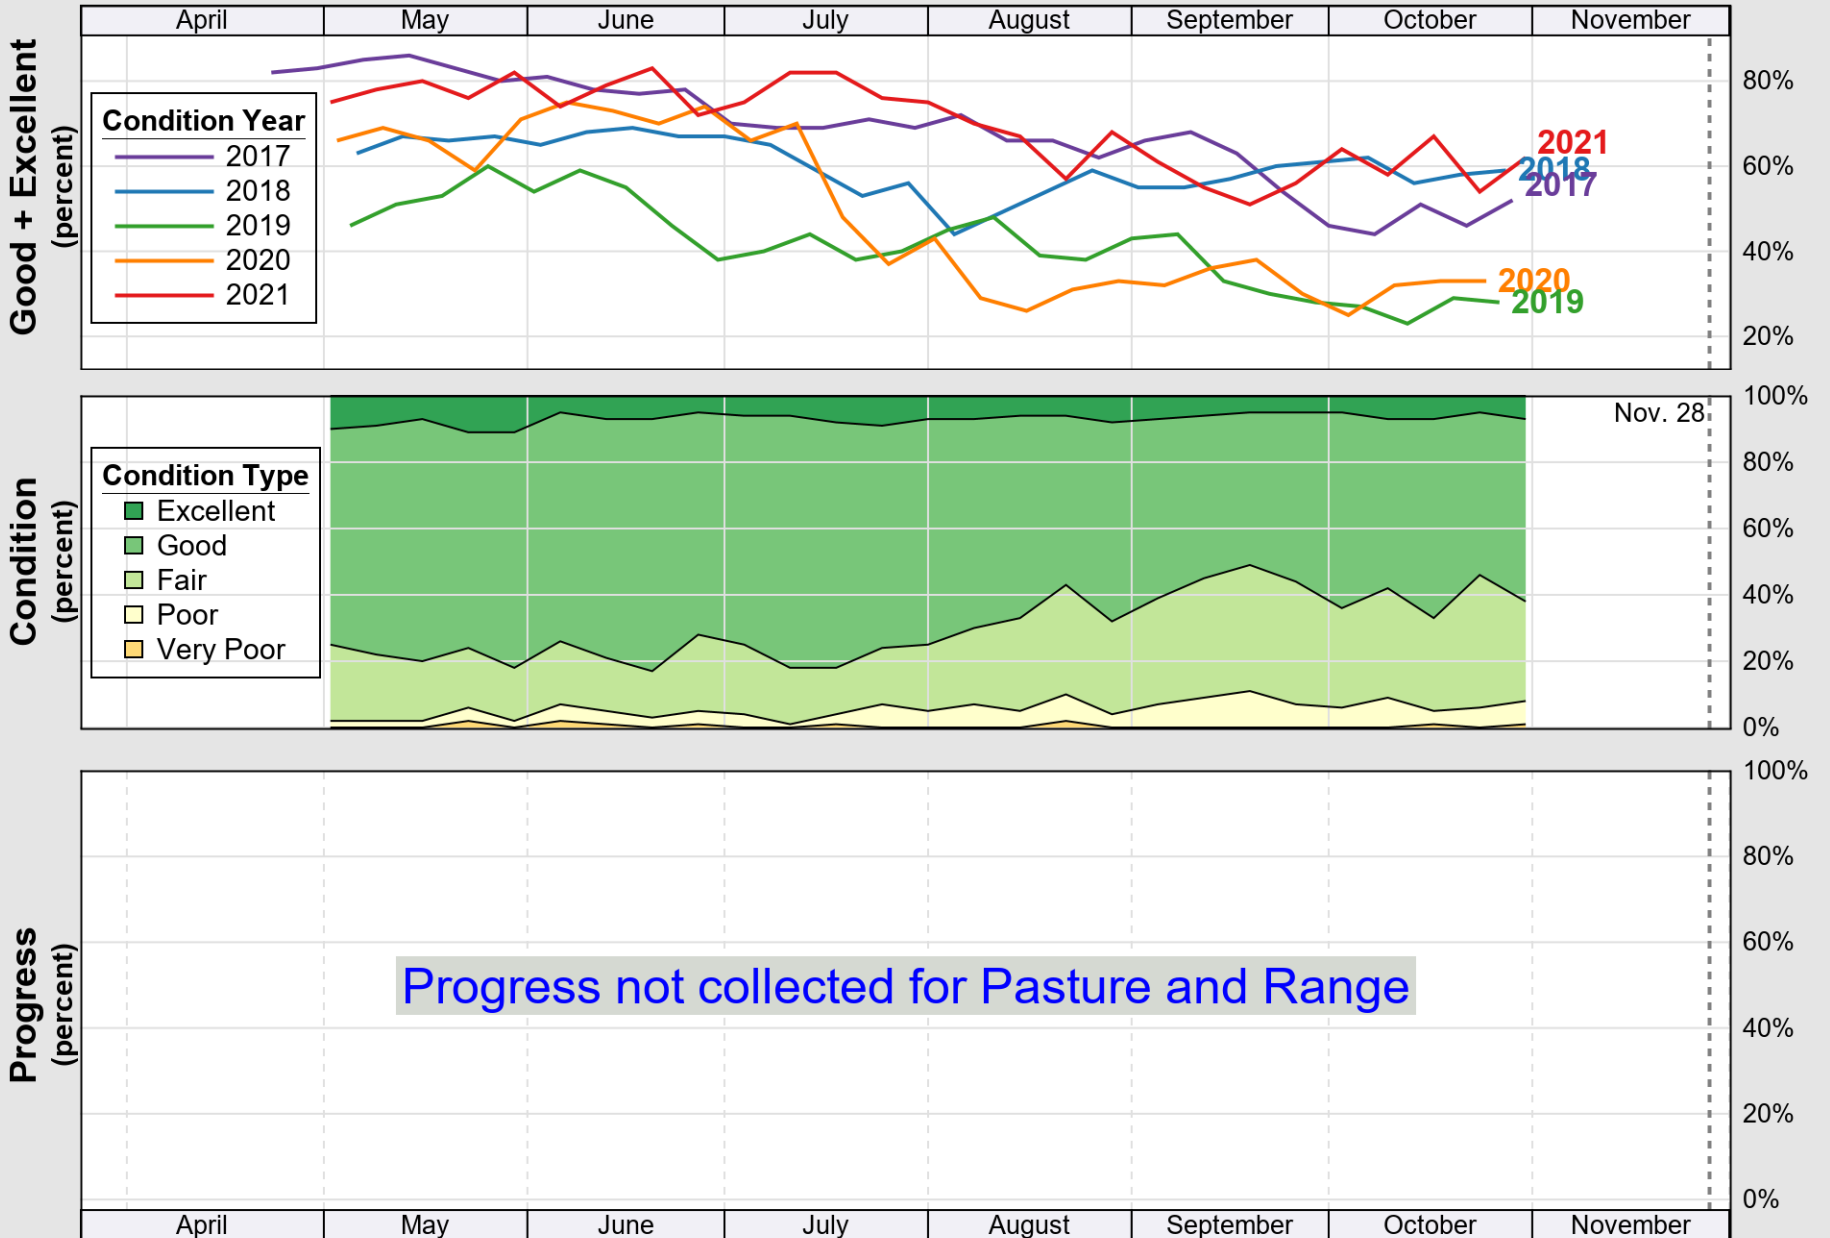

USDA

Crop Progress and Condition: Corn in Ohio , 2021

NASS

Source: National Agricultural Statistics Service (NASS), Crop Progress Report

USDA

Crop Progress and Condition: Oats in Ohio , 2021

NASS

Source: National Agricultural Statistics Service (NASS), Crop Progress Report

Source: National Agricultural Statistics Service (NASS), Crop Progress Report

USDA

Crop Progress and Condition: Soybeans in Ohio , 2021

NASS

Source: National Agricultural Statistics Service (NASS), Crop Progress Report

USDA

Crop Progress and Condition: Winter Wheat in Ohio , 2021

NASS

Source: National Agricultural Statistics Service (NASS), Crop Progress Report