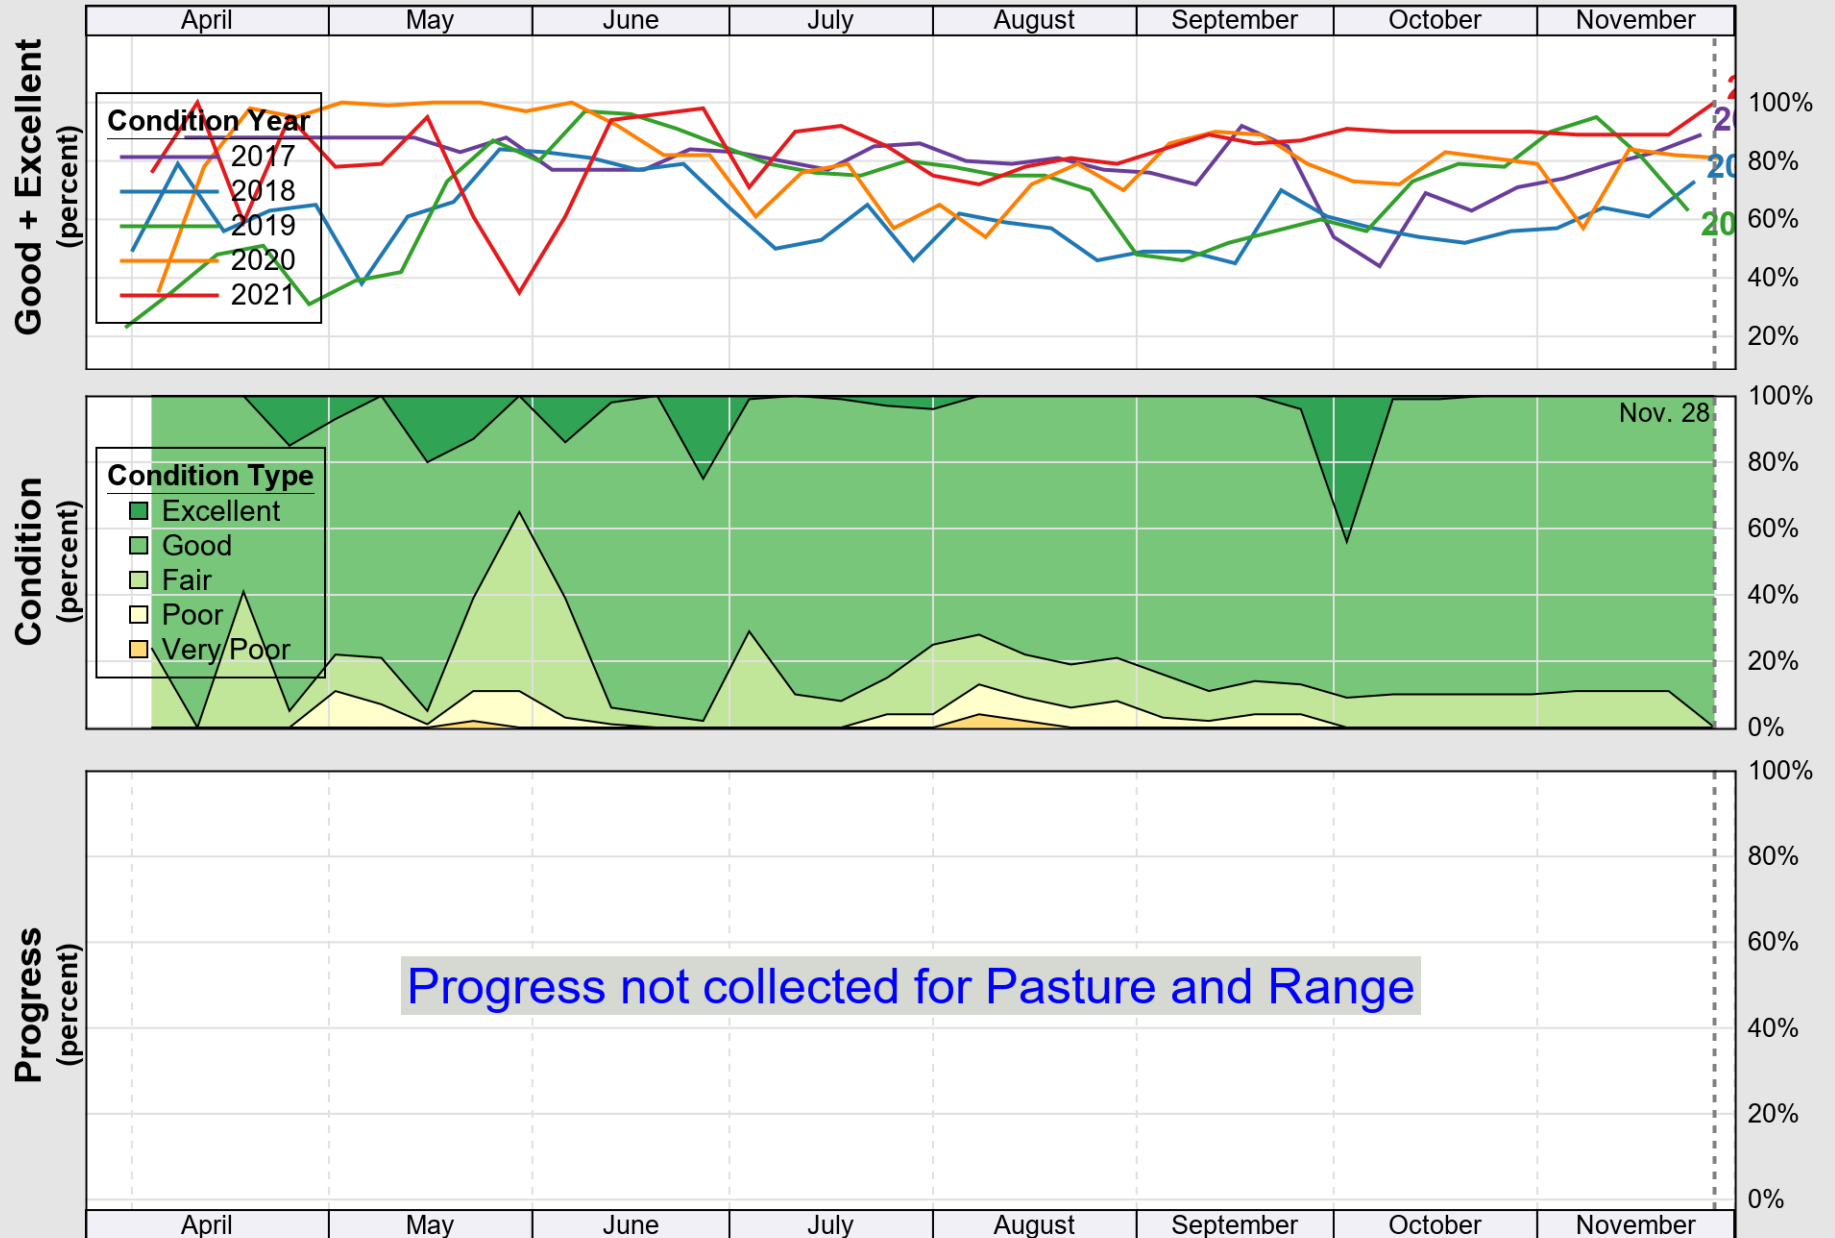

USDA

Crop Progress and Condition: Corn in New Jersey , 2021

NASS

Source: National Agricultural Statistics Service (NASS), Crop Progress Report

USDA

Crop Progress and Condition: Pasture and Range in New Jersey , 2021

NASS

Source: National Agricultural Statistics Service (NASS), Crop Progress Report

USDA

Crop Progress and Condition: Soybeans in New Jersey , 2021

NASS

Source: National Agricultural Statistics Service (NASS), Crop Progress Report