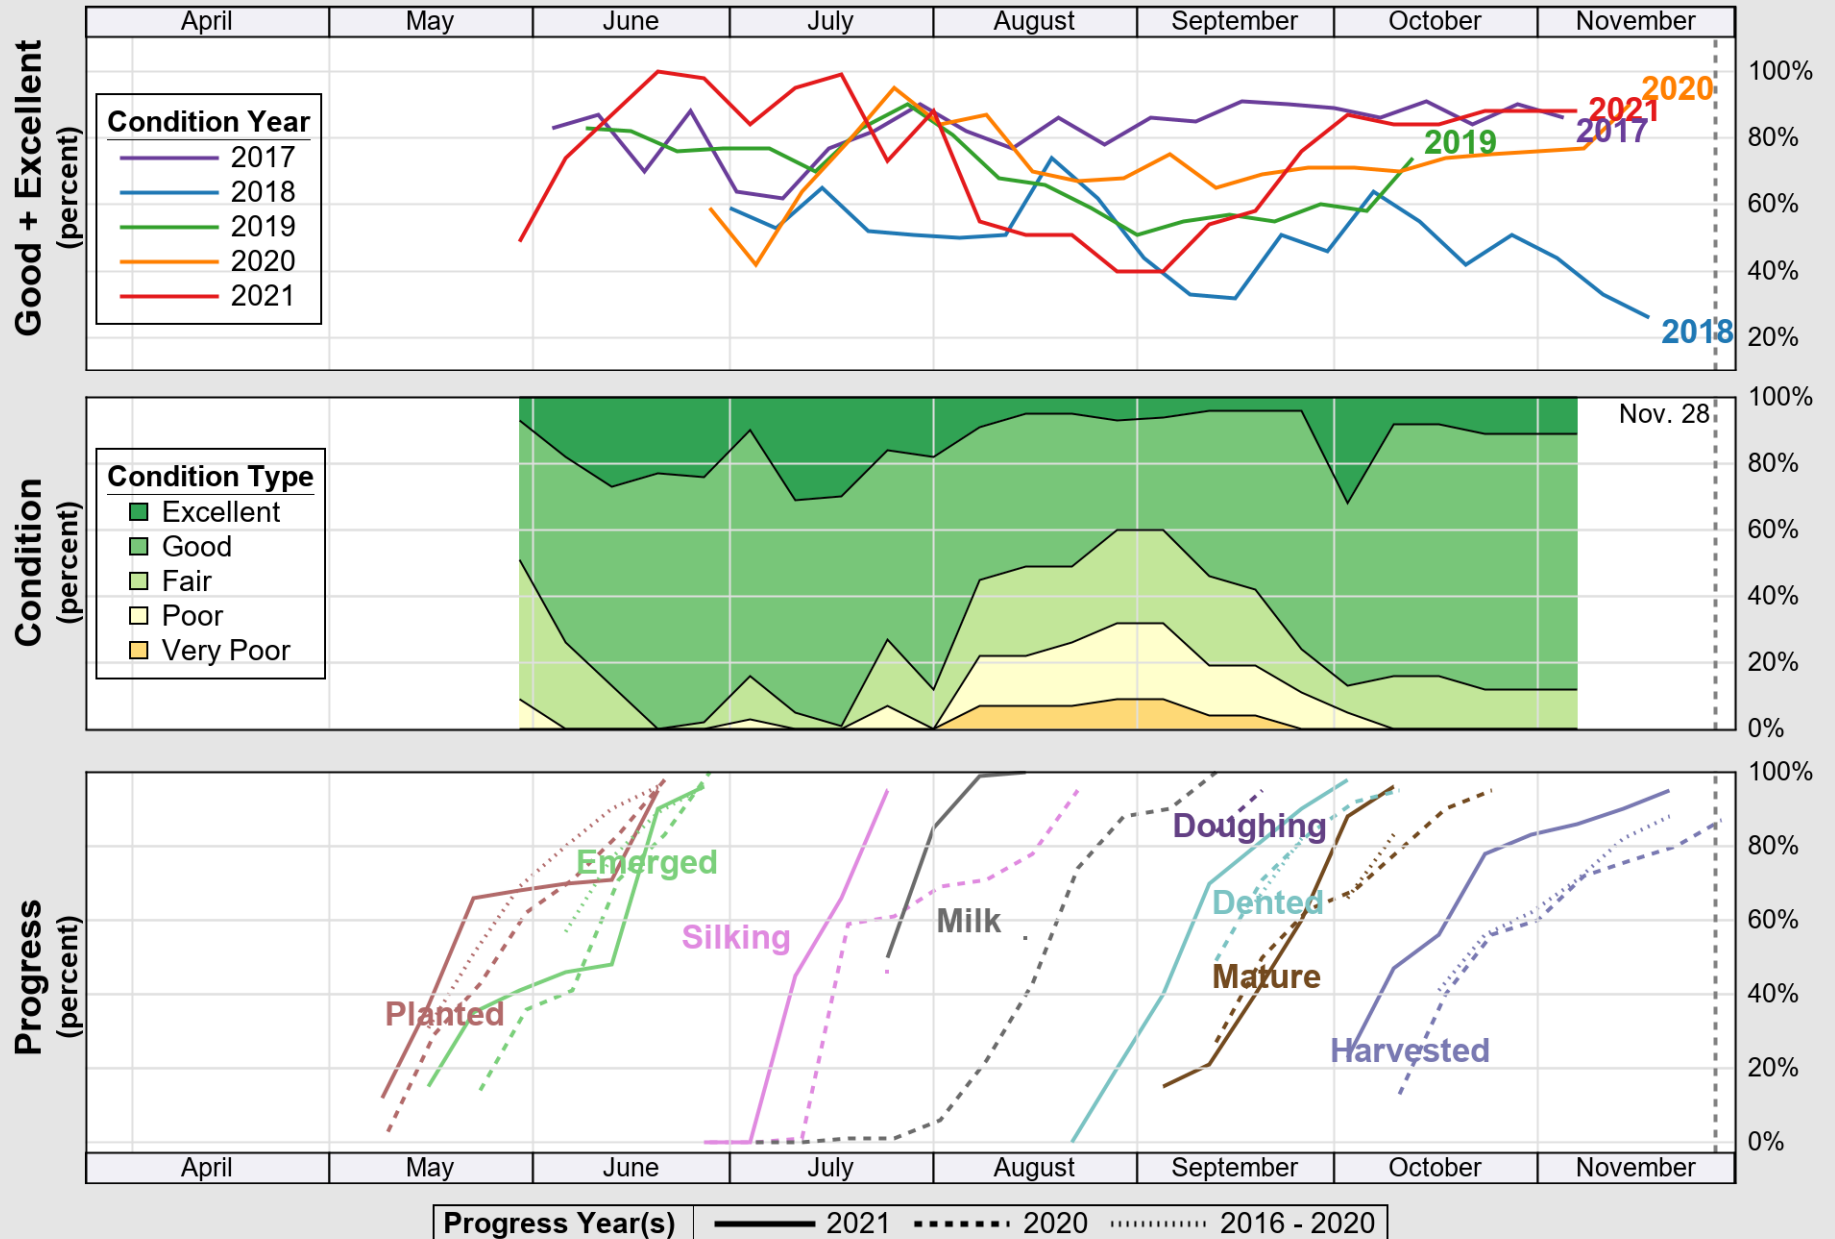

USDA

Crop Progress and Condition: Corn in New Jersey , 2021

NASS

Source: National Agricultural Statistics Service (NASS), Crop Progress Report

USDA

Crop Progress and Condition: Pasture and Range in New Jersey , 2021

NASS

Source: National Agricultural Statistics Service (NASS), Crop Progress Report

USDA

Crop Progress and Condition: Soybeans in New Jersey , 2021

NASS

Source: National Agricultural Statistics Service (NASS), Crop Progress Report