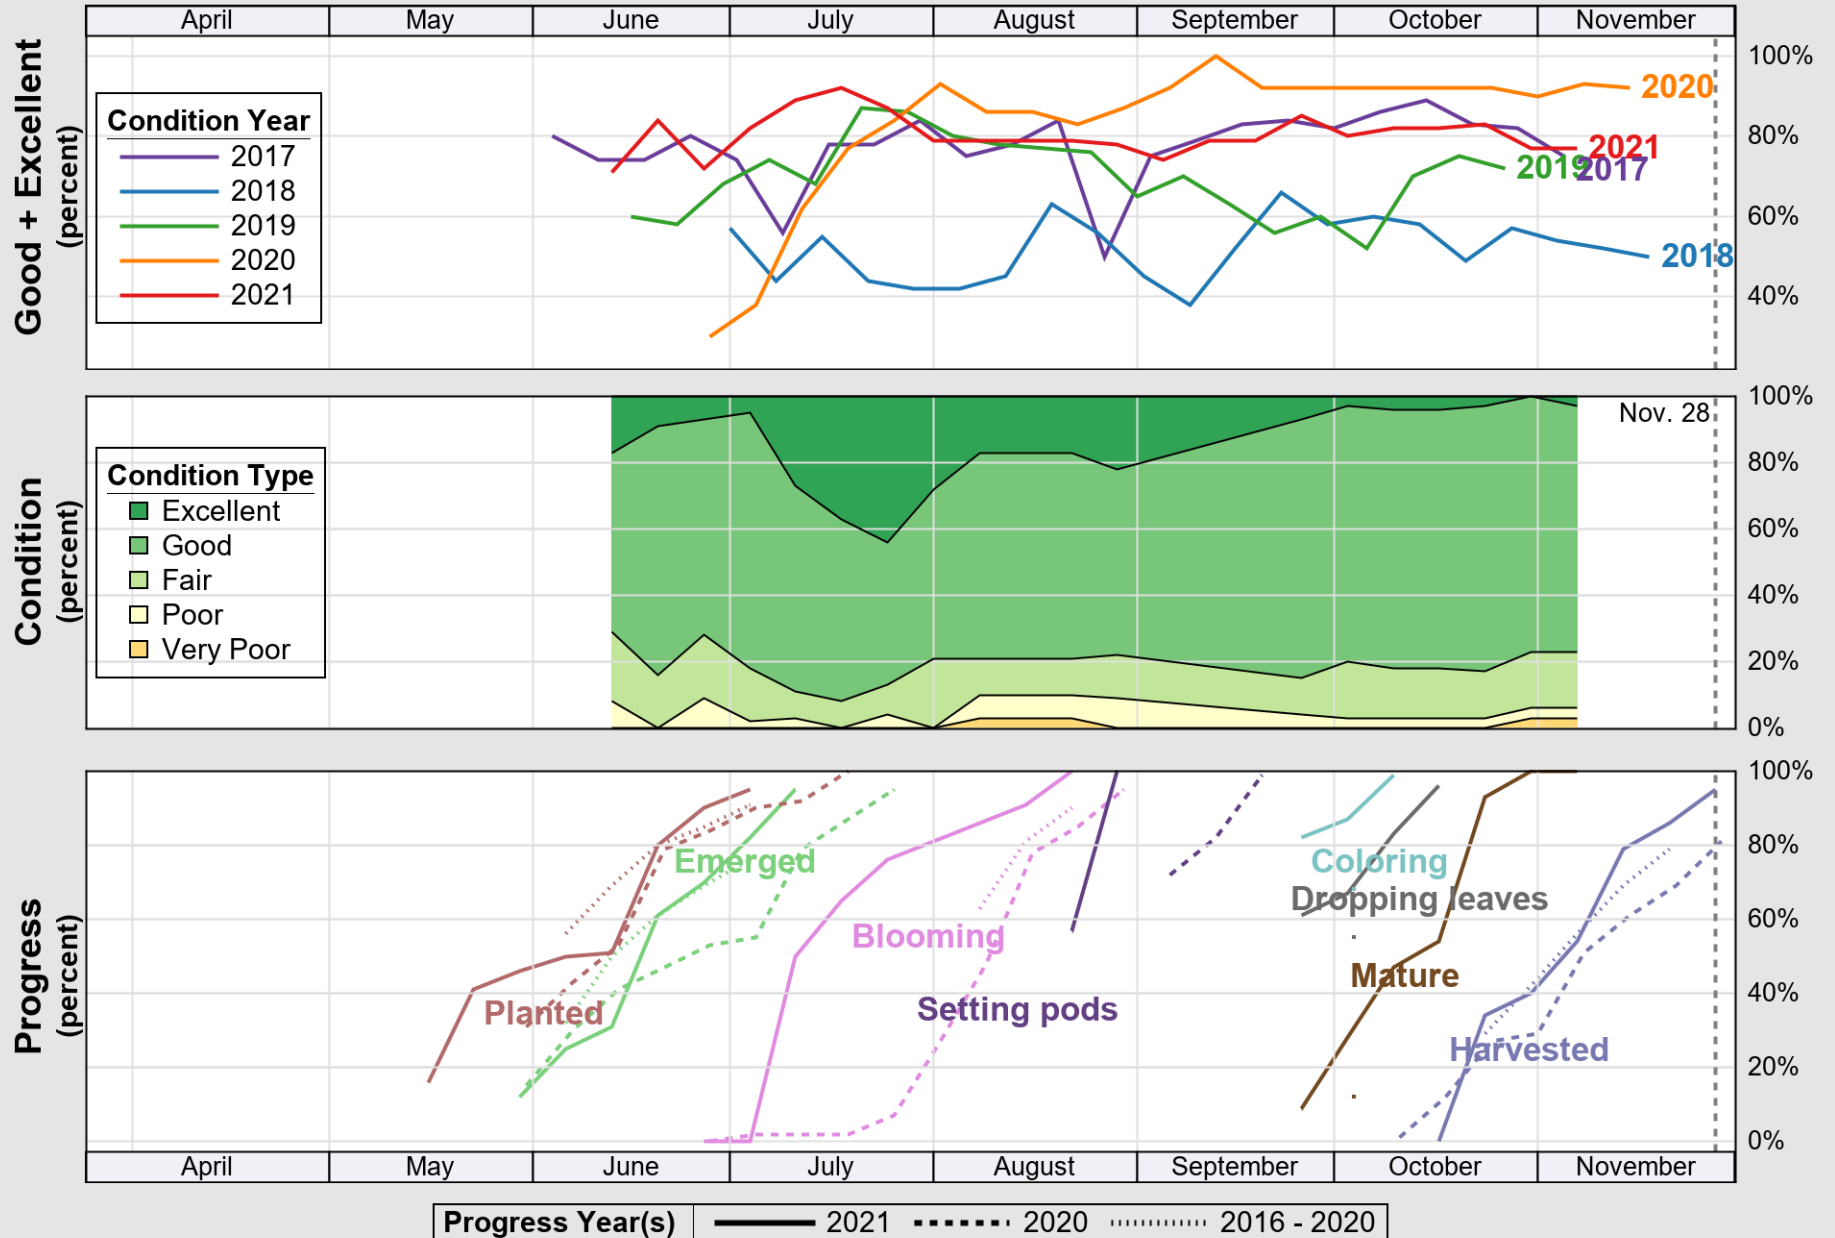

USDA

Crop Progress and Condition: Corn in New Jersey , 2021

NASS

Source: National Agricultural Statistics Service (NASS), Crop Progress Report

USDA

Crop Progress and Condition: Pasture and Range in New Jersey , 2021

NASS

Source: National Agricultural Statistics Service (NASS), Crop Progress Report

USDA

Crop Progress and Condition: Soybeans in New Jersey , 2021

NASS

Source: National Agricultural Statistics Service (NASS), Crop Progress Report