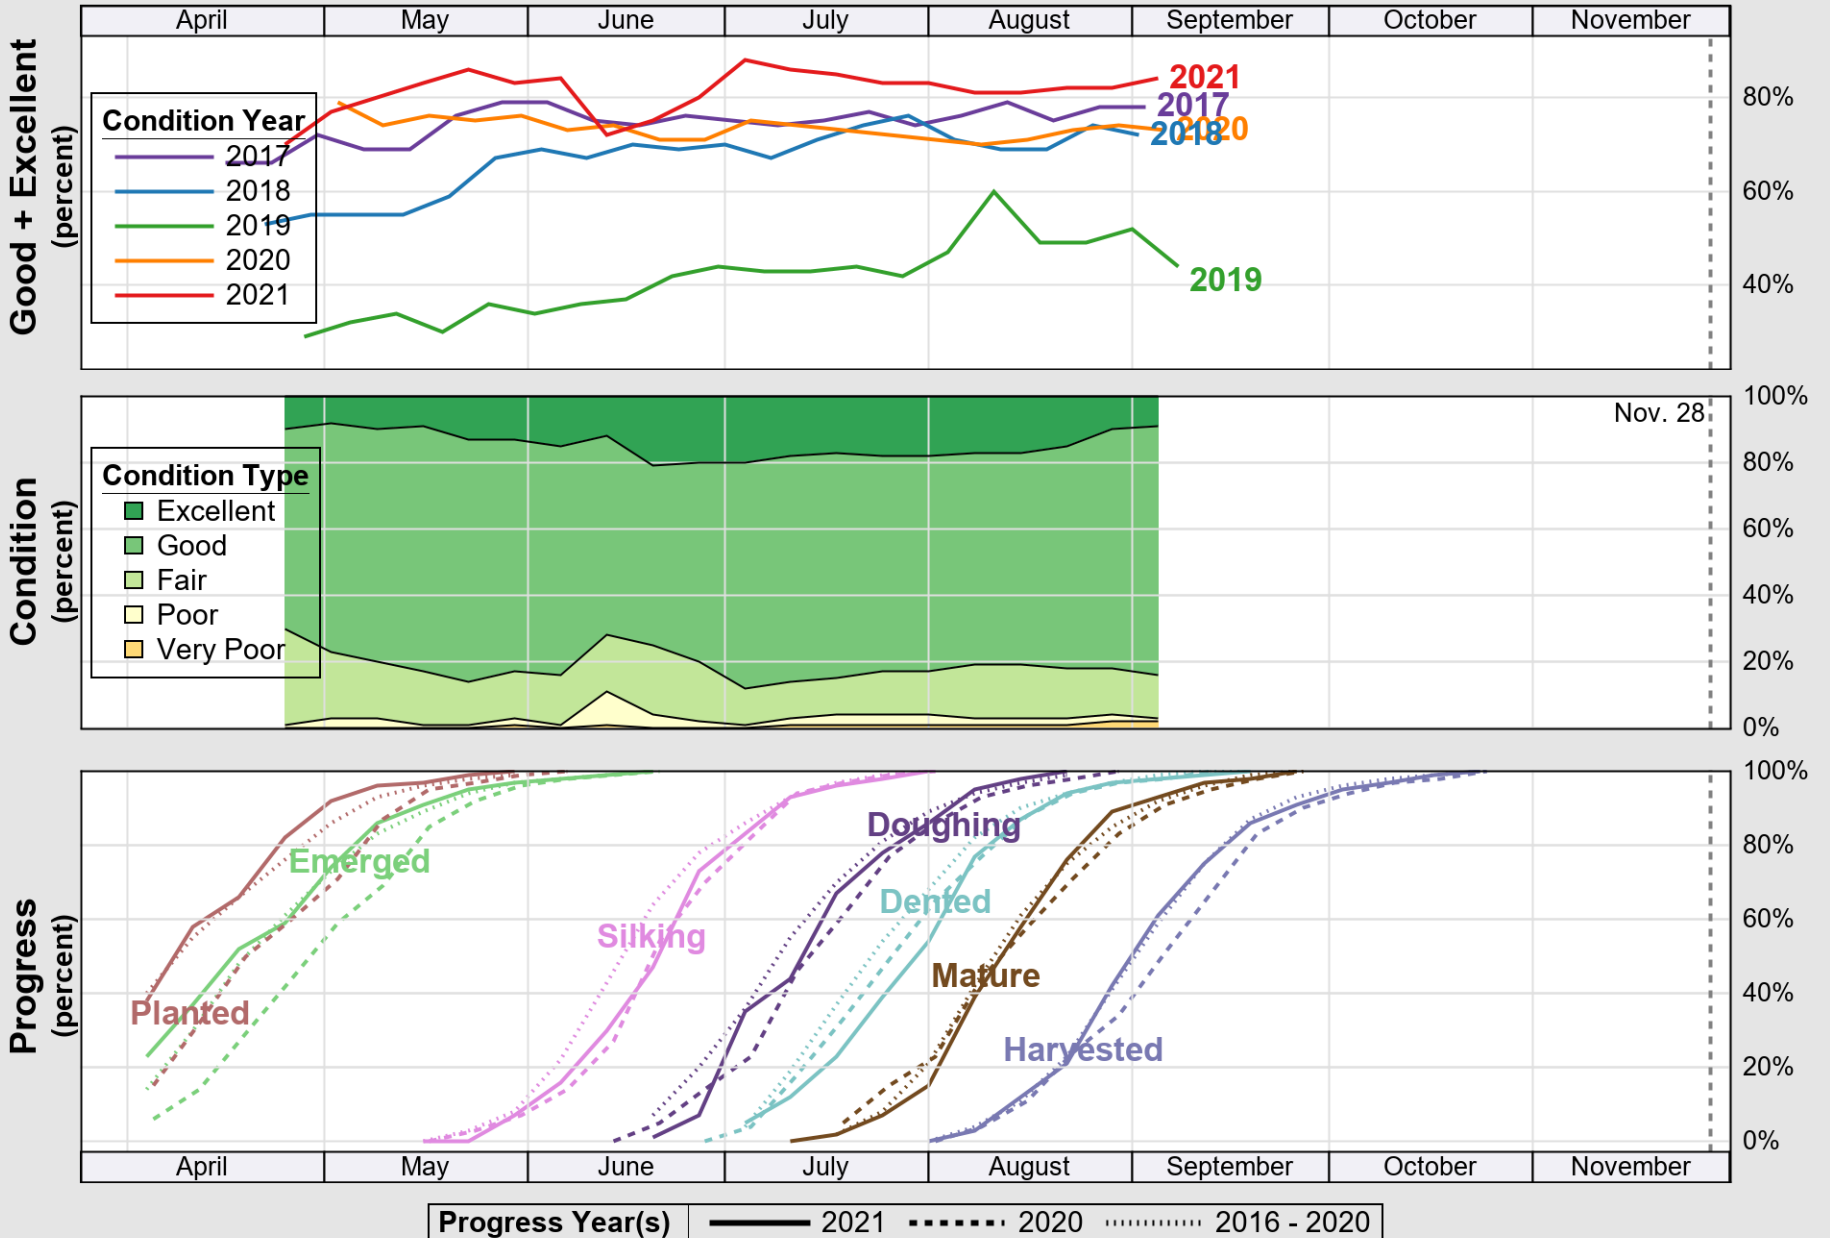

USDA

Crop Progress and Condition: Corn in Mississippi , 2021

NASS

Source: National Agricultural Statistics Service (NASS), Crop Progress Report

USDA

Crop Progress and Condition: Cotton in Mississippi , 2021

NASS

Source: National Agricultural Statistics Service (NASS), Crop Progress Report

USDA

Crop Progress and Condition: Pasture and Range in Mississippi, 2021

NASS

Source: National Agricultural Statistics Service (NASS), Crop Progress Report

USDA

Crop Progress and Condition: Peanuts in Mississippi, 2021

NASS

Source: National Agricultural Statistics Service (NASS), Crop Progress Report

USDA

Crop Progress and Condition: Rice in Mississippi , 2021