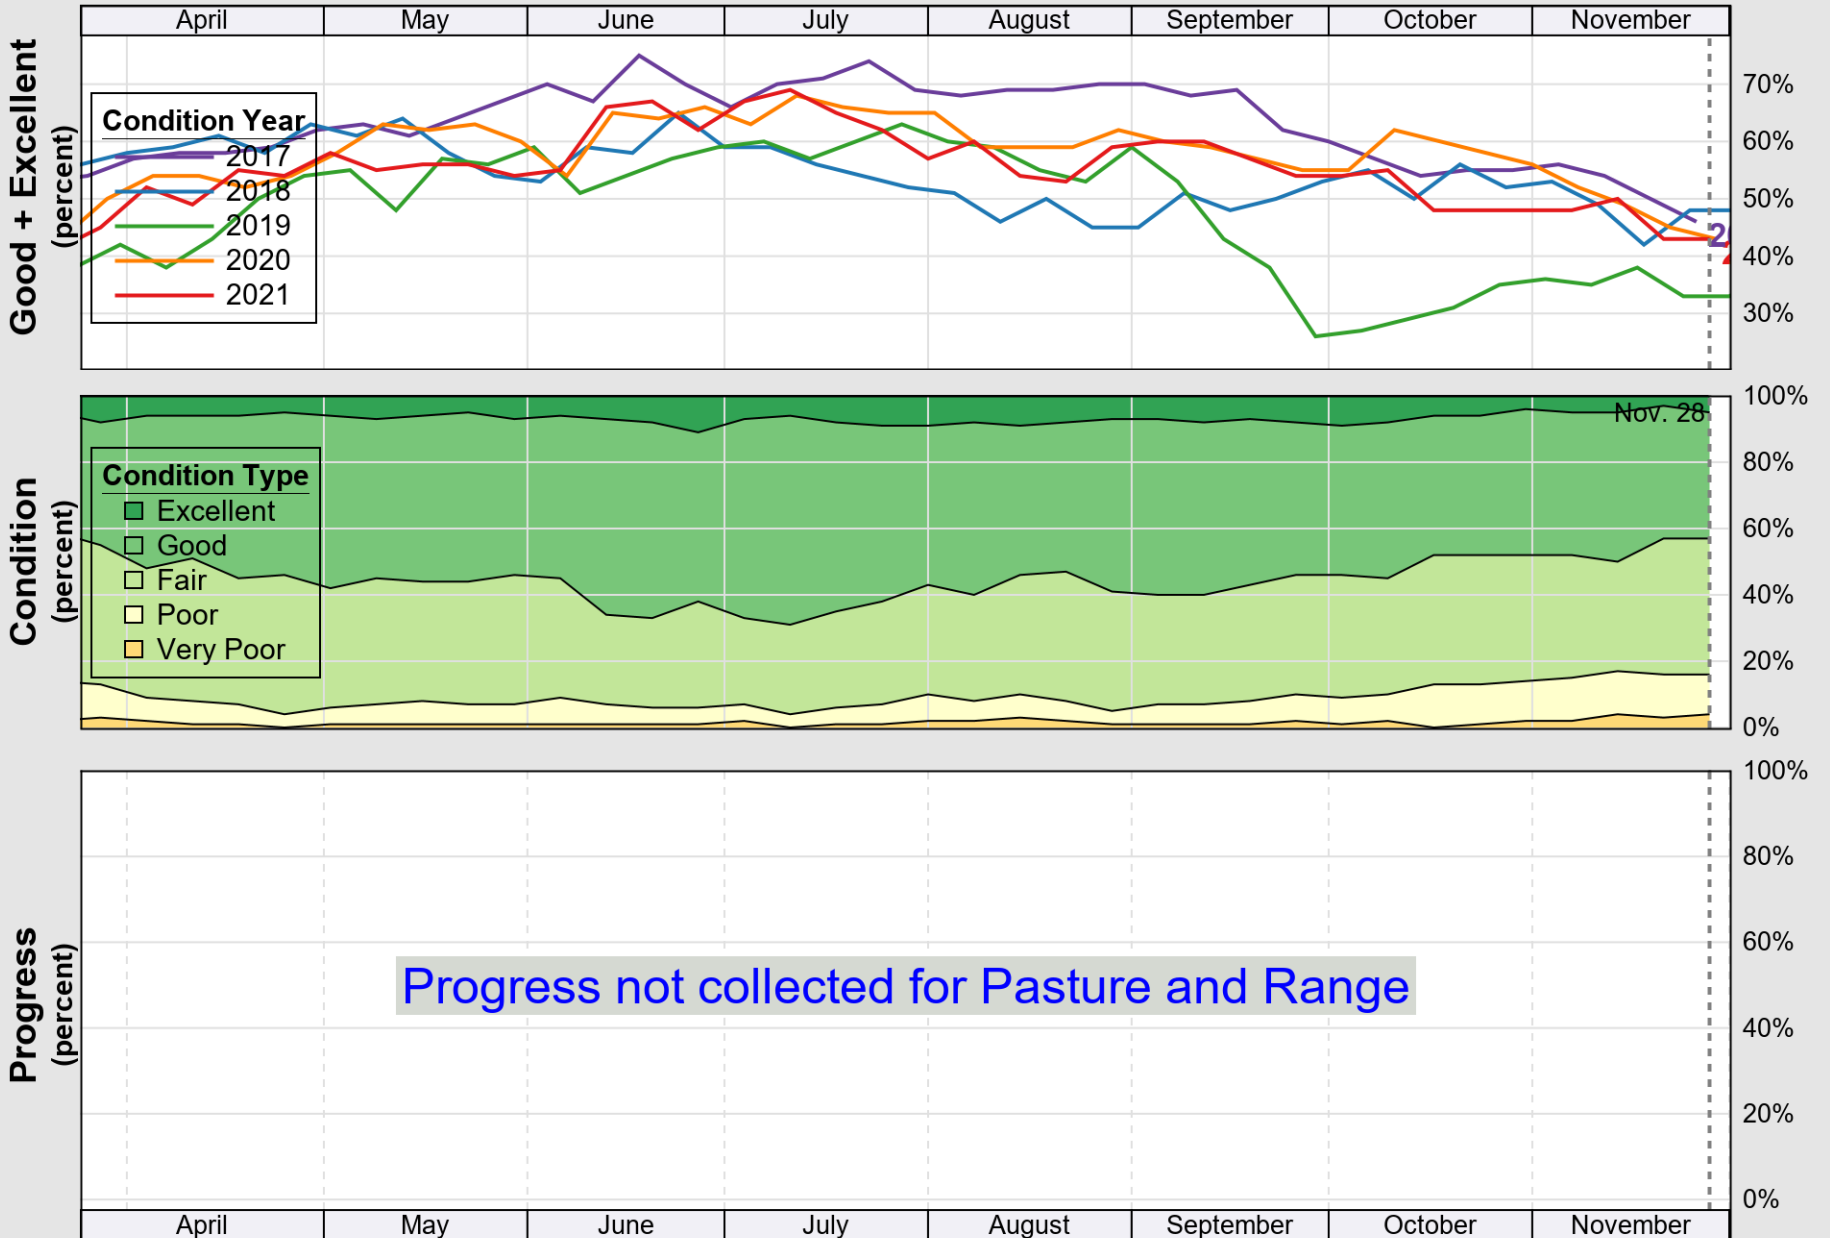

NASS

Source: National Agricultural Statistics Service (NASS), Crop Progress Report

USDA

Crop Progress and Condition: Pasture and Range in Mississippi, 2021

NASS

Source: National Agricultural Statistics Service (NASS), Crop Progress Report

USDA

Crop Progress and Condition: Peanuts in Mississippi, 2021

NASS

Source: National Agricultural Statistics Service (NASS), Crop Progress Report

USDA

Crop Progress and Condition: Rice in Mississippi , 2021