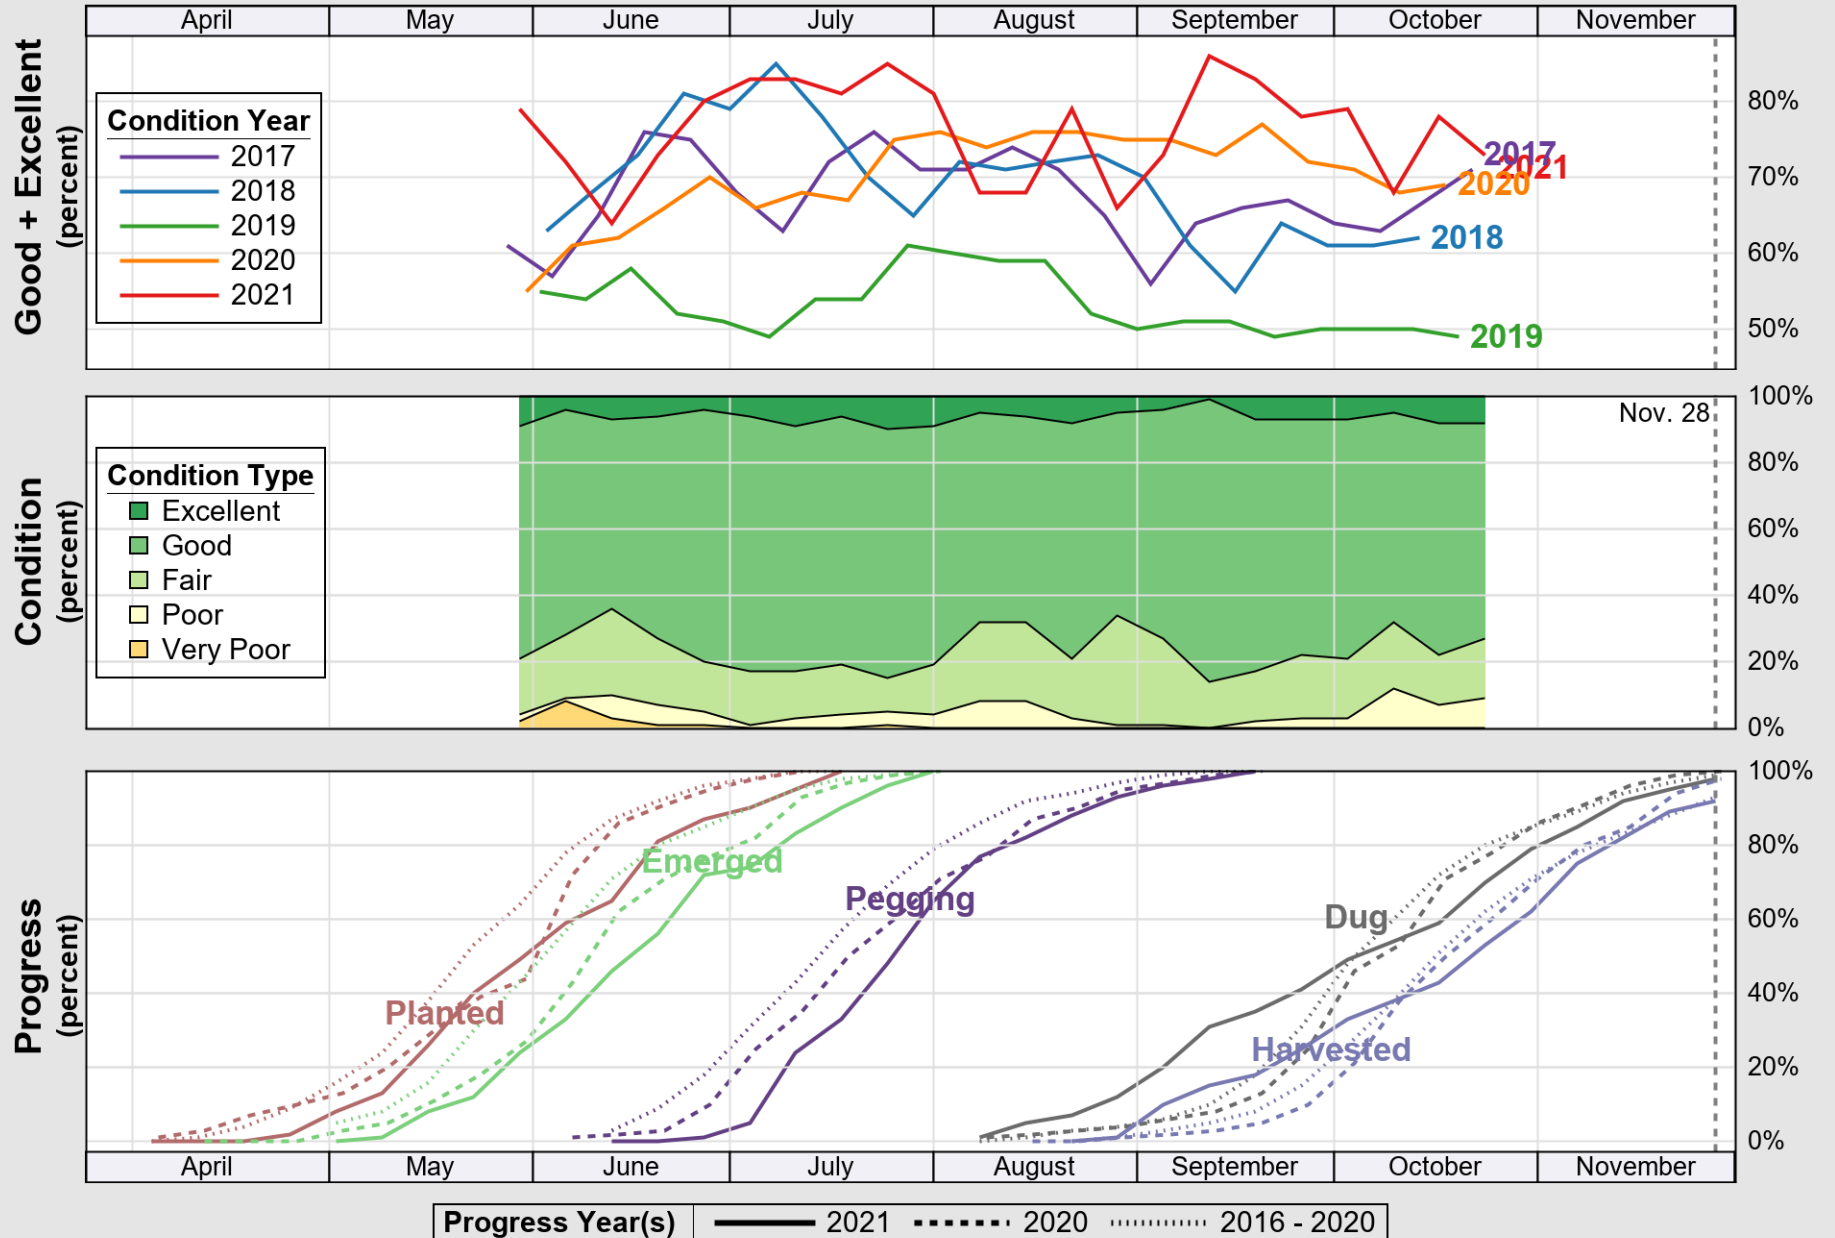

USDA

Crop Progress and Condition: Corn in Mississippi , 2021

NASS

Source: National Agricultural Statistics Service (NASS), Crop Progress Report

USDA

Crop Progress and Condition: Cotton in Mississippi , 2021

NASS

Source: National Agricultural Statistics Service (NASS), Crop Progress Report

USDA

Crop Progress and Condition: Pasture and Range in Mississippi, 2021

NASS

Source: National Agricultural Statistics Service (NASS), Crop Progress Report

USDA

Crop Progress and Condition: Peanuts in Mississippi, 2021

NASS

Source: National Agricultural Statistics Service (NASS), Crop Progress Report

USDA

Crop Progress and Condition: Rice in Mississippi , 2021