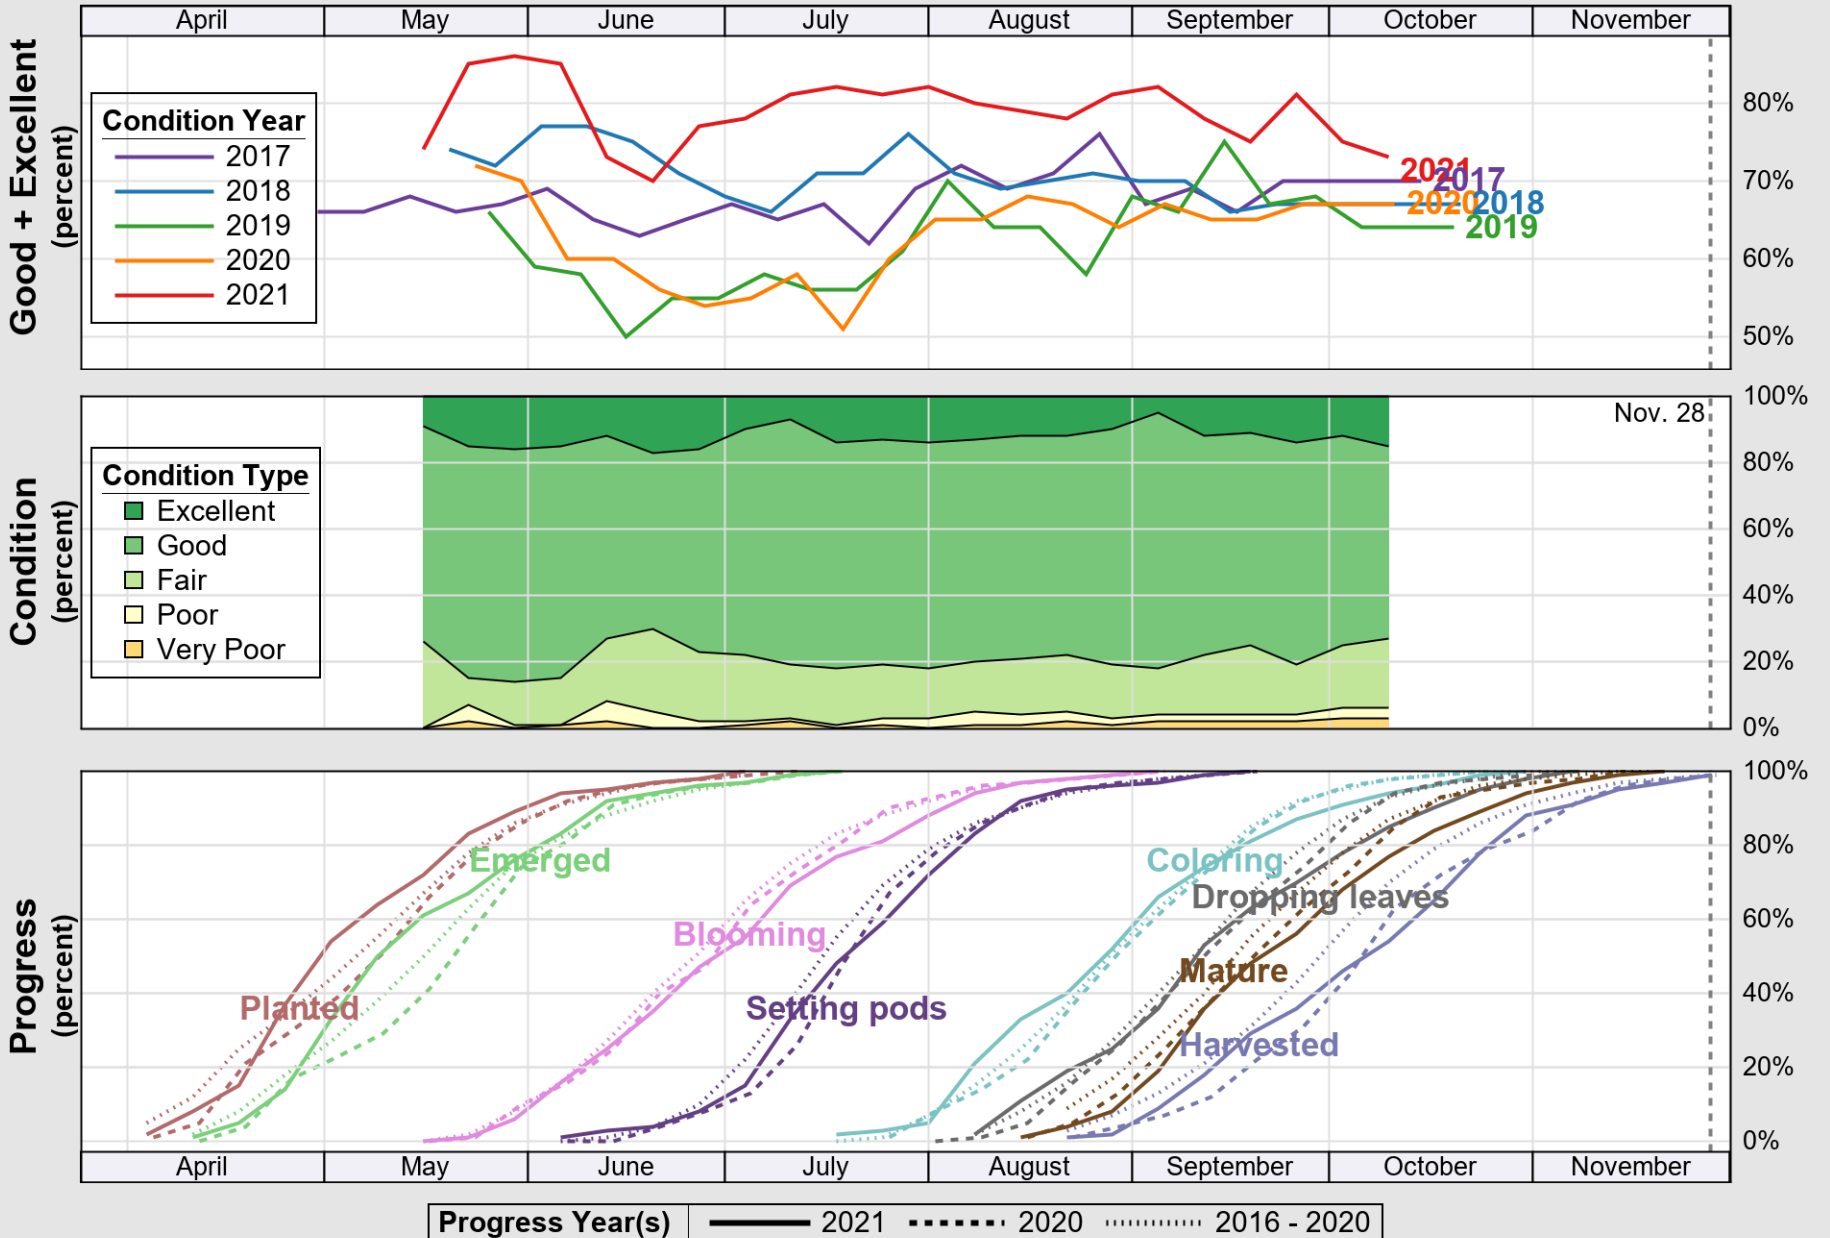

USDA

Crop Progress and Condition: Peanuts in Mississippi, 2021

NASS

Source: National Agricultural Statistics Service (NASS), Crop Progress Report

USDA

Crop Progress and Condition: Rice in Mississippi , 2021

NASS

Source: National Agricultural Statistics Service (NASS), Crop Progress Report

USDA

Crop Progress and Condition: Soybeans in Mississippi , 2021

NASS

Source: National Agricultural Statistics Service (NASS), Crop Progress Report

USDA

Crop Progress and Condition: Winter Wheat in Mississippi, 2021

NASS

Source: National Agricultural Statistics Service (NASS), Crop Progress Report