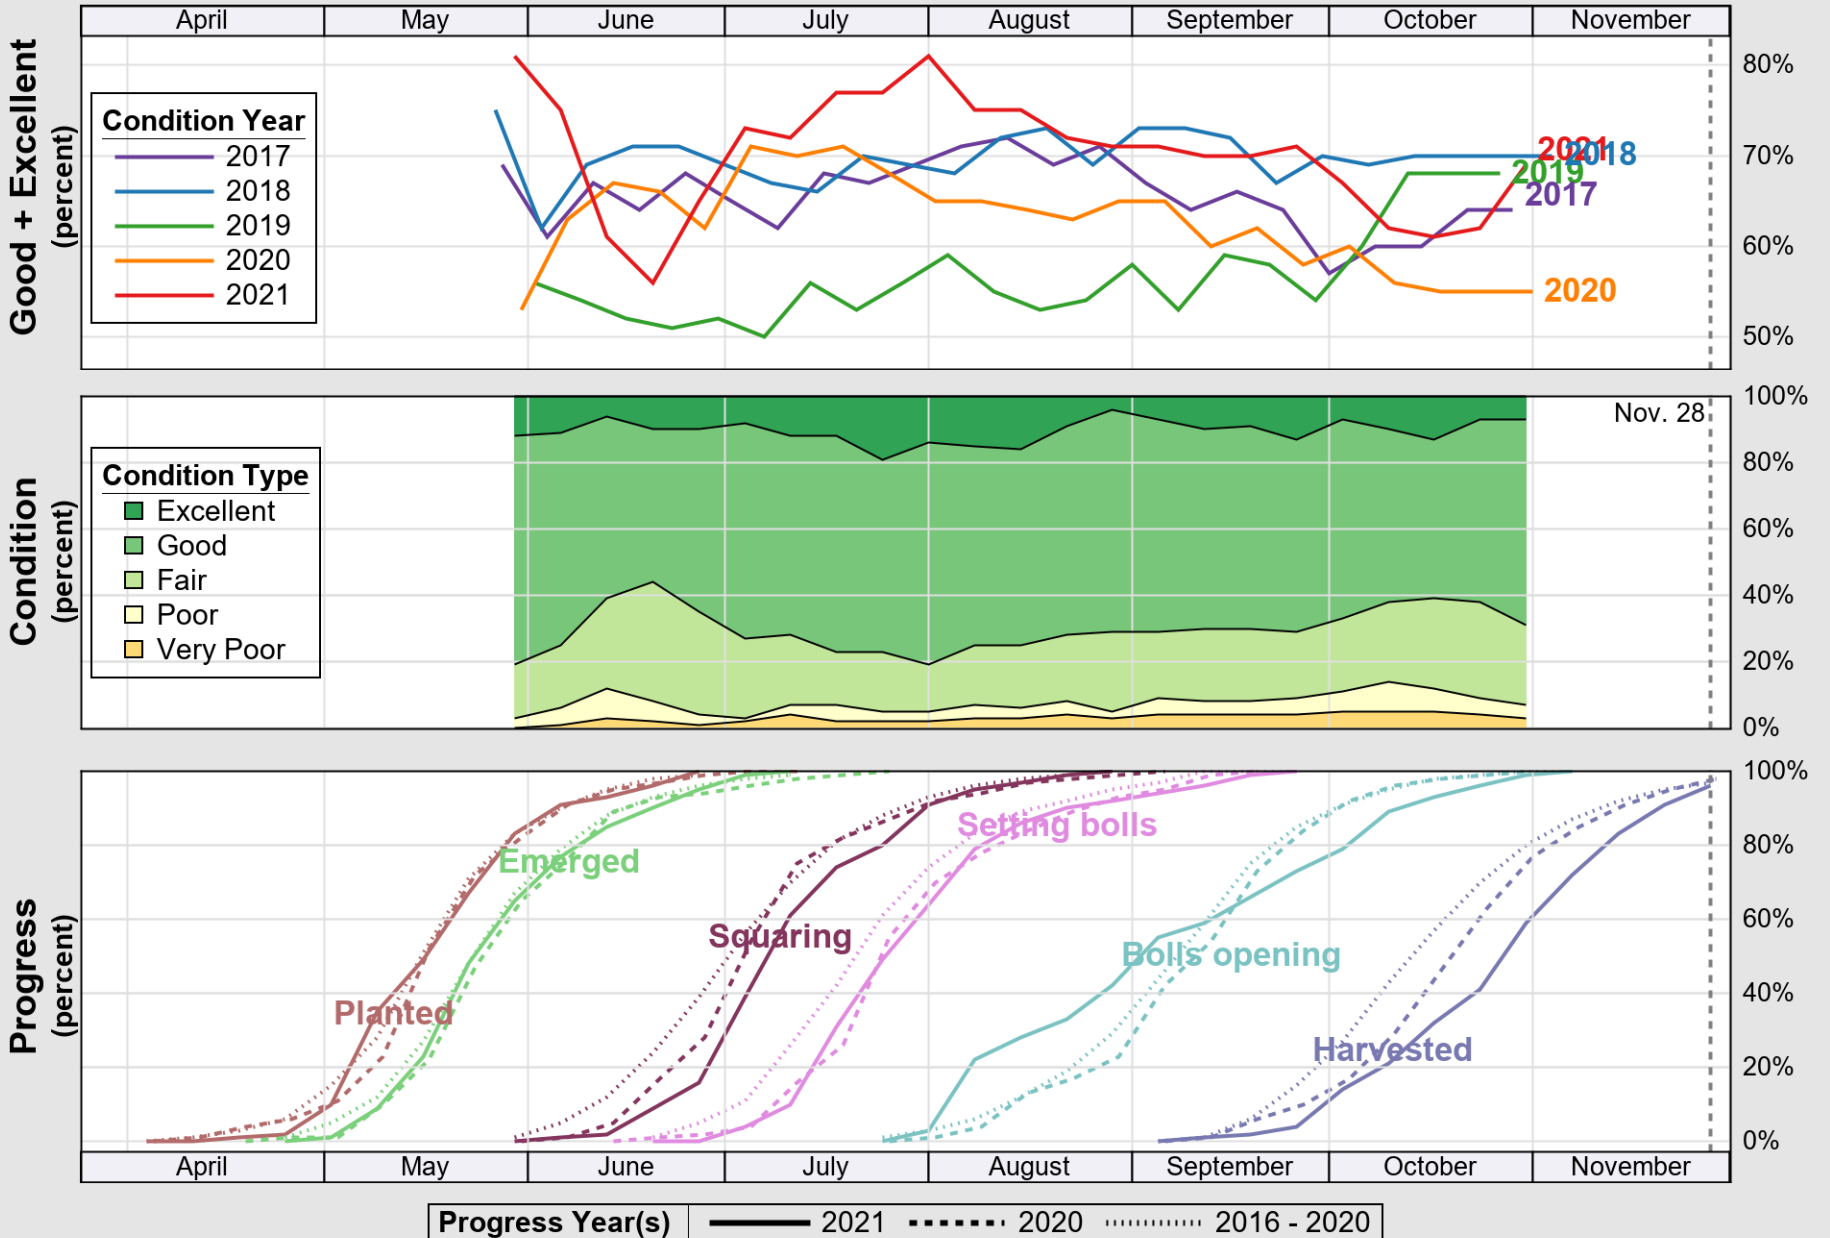

USDA

Crop Progress and Condition: Corn in Mississippi , 2021

NASS

Source: National Agricultural Statistics Service (NASS), Crop Progress Report

USDA

Crop Progress and Condition: Cotton in Mississippi , 2021

NASS

Source: National Agricultural Statistics Service (NASS), Crop Progress Report

USDA

Crop Progress and Condition: Pasture and Range in Mississippi, 2021

NASS

Source: National Agricultural Statistics Service (NASS), Crop Progress Report

USDA

Crop Progress and Condition: Peanuts in Mississippi, 2021

NASS

Source: National Agricultural Statistics Service (NASS), Crop Progress Report

USDA

Crop Progress and Condition: Rice in Mississippi , 2021