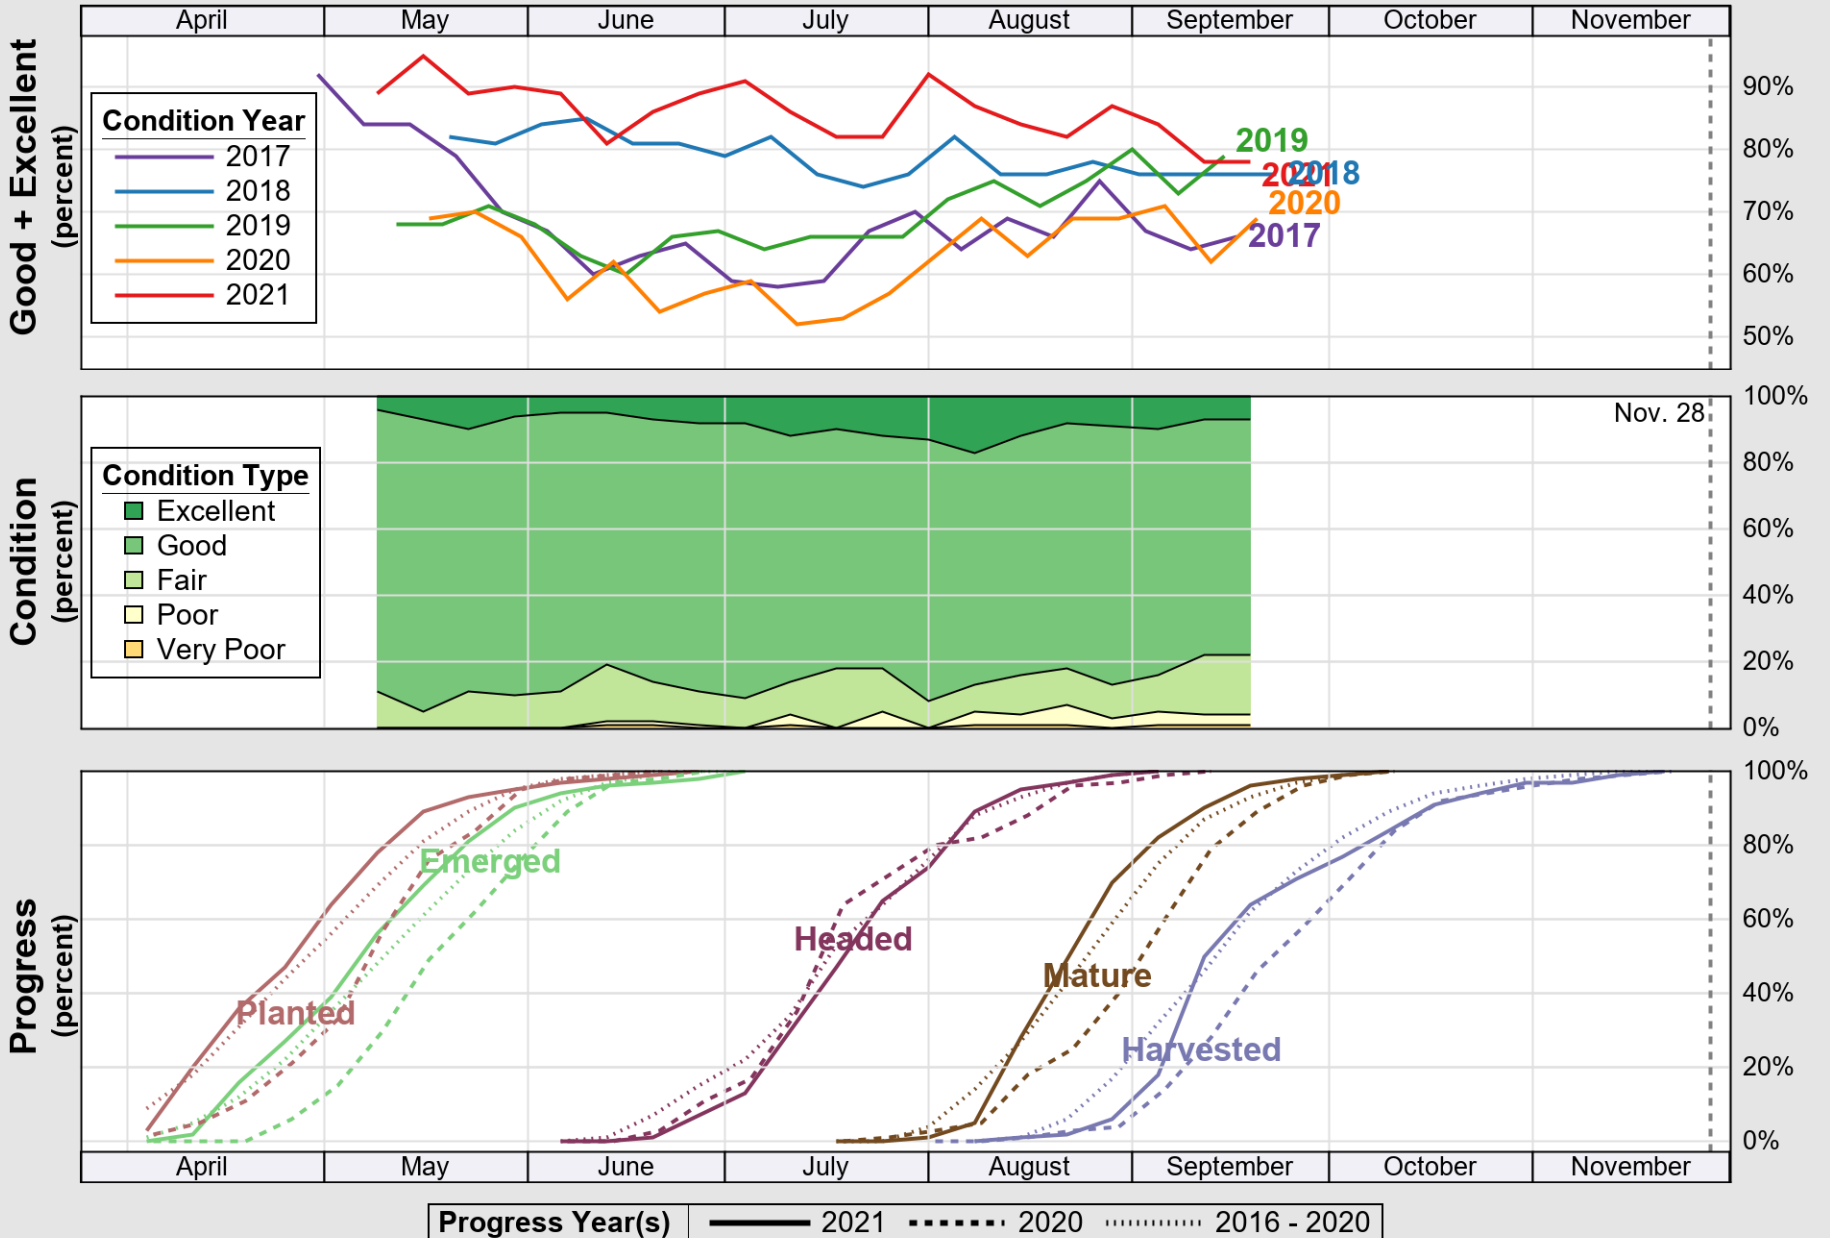

USDA

Crop Progress and Condition: Peanuts in Mississippi, 2021

NASS

Source: National Agricultural Statistics Service (NASS), Crop Progress Report

USDA

Crop Progress and Condition: Rice in Mississippi , 2021

NASS

Source: National Agricultural Statistics Service (NASS), Crop Progress Report

USDA

Crop Progress and Condition: Soybeans in Mississippi , 2021

NASS

Source: National Agricultural Statistics Service (NASS), Crop Progress Report

USDA

Crop Progress and Condition: Winter Wheat in Mississippi, 2021

NASS

Source: National Agricultural Statistics Service (NASS), Crop Progress Report