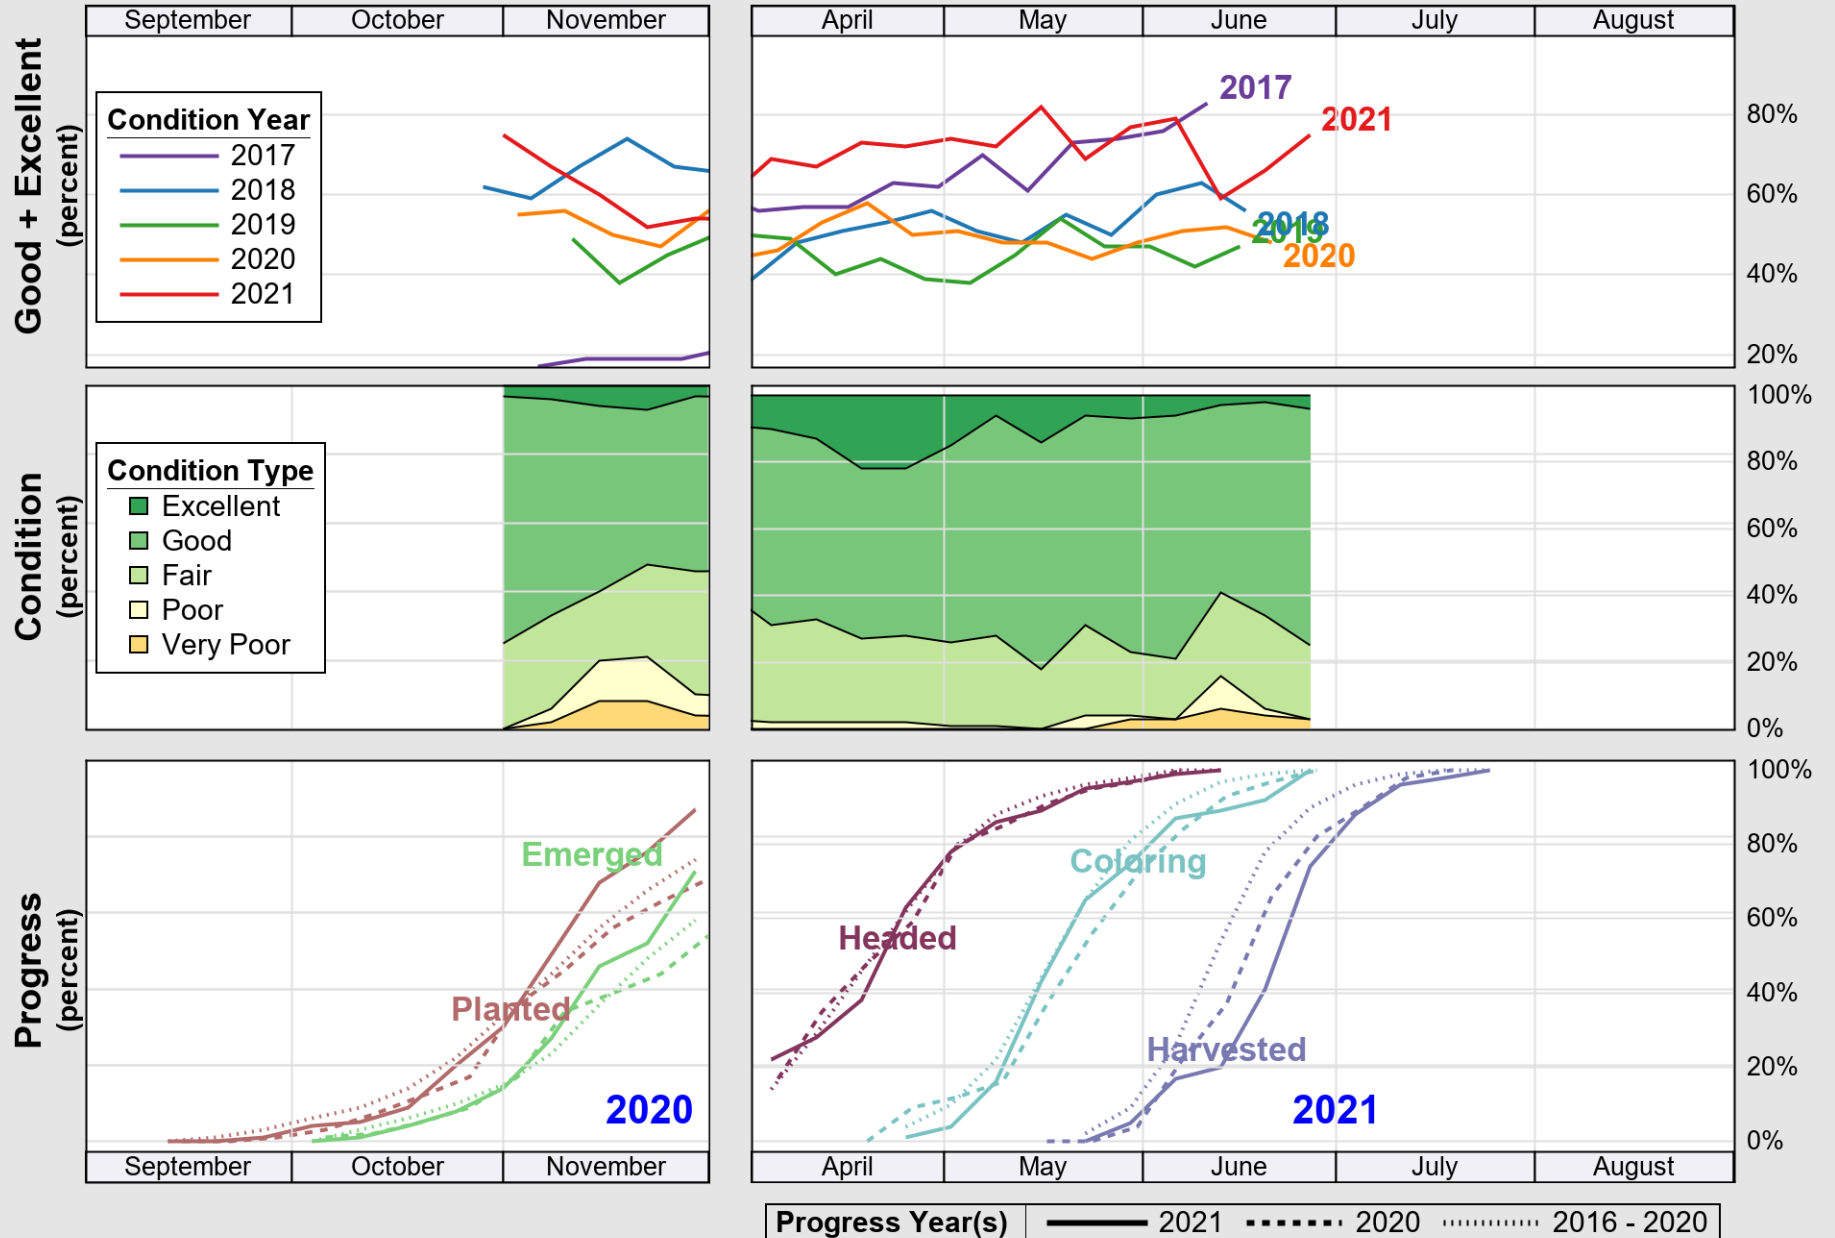

USDA

Crop Progress and Condition: Peanuts in Mississippi, 2021

NASS

Source: National Agricultural Statistics Service (NASS), Crop Progress Report

USDA

Crop Progress and Condition: Rice in Mississippi , 2021

NASS

Source: National Agricultural Statistics Service (NASS), Crop Progress Report

USDA

Crop Progress and Condition: Soybeans in Mississippi , 2021

NASS

Source: National Agricultural Statistics Service (NASS), Crop Progress Report

USDA

Crop Progress and Condition: Winter Wheat in Mississippi, 2021

NASS

Source: National Agricultural Statistics Service (NASS), Crop Progress Report