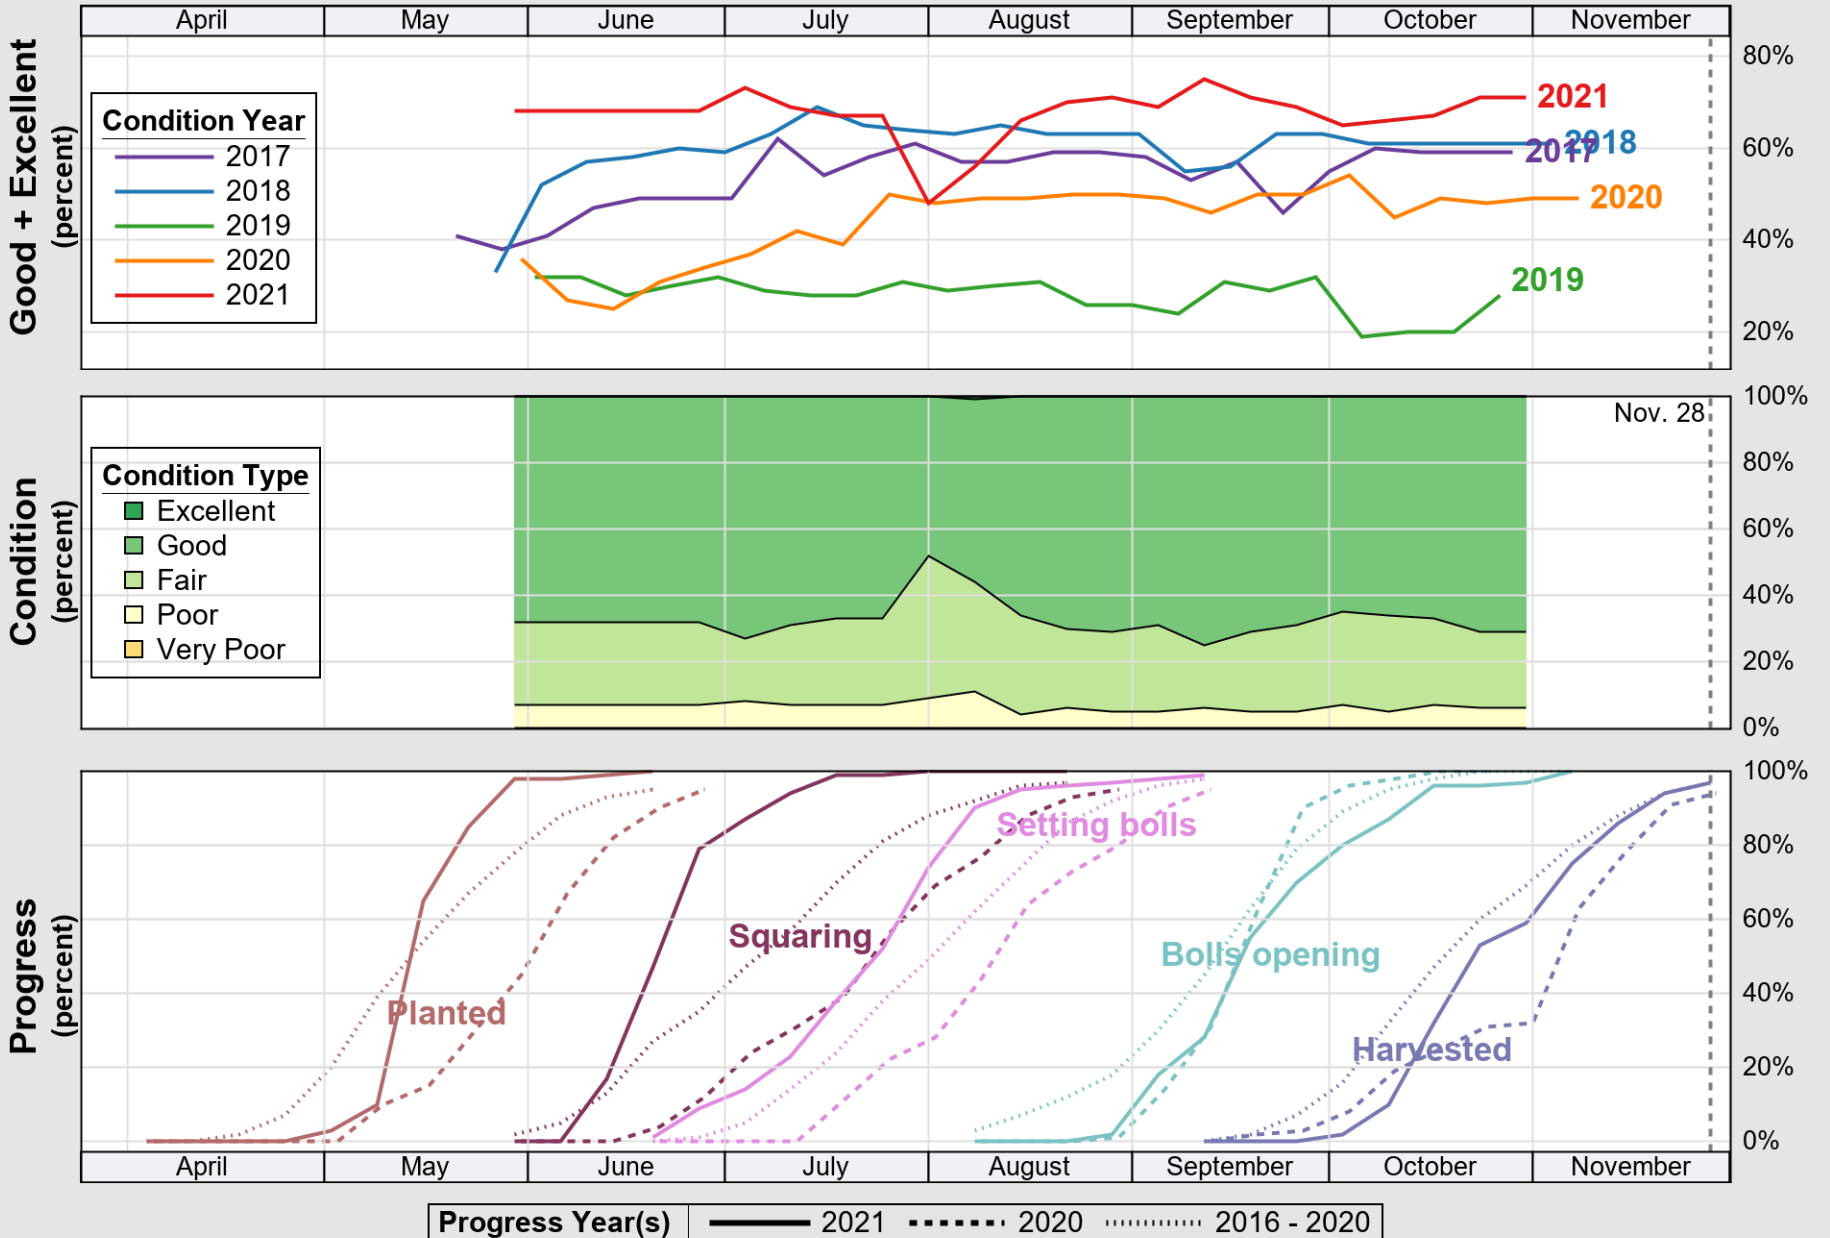

USDA

Crop Progress and Condition: Corn in Missouri, 2021

NASS

Source: National Agricultural Statistics Service (NASS), Crop Progress Report

USDA

Crop Progress and Condition: Cotton in Missouri , 2021

NASS

Source: National Agricultural Statistics Service (NASS), Crop Progress Report

USDA

Crop Progress and Condition: Pasture and Range in Missouri , 2021

NASS

Source: National Agricultural Statistics Service (NASS), Crop Progress Report

USDA

Crop Progress and Condition: Rice in Missouri , 2021

NASS

Source: National Agricultural Statistics Service (NASS), Crop Progress Report

USDA

Crop Progress and Condition: Soybeans in Missouri, 2021

NASS

Source: National Agricultural Statistics Service (NASS), Crop Progress Report