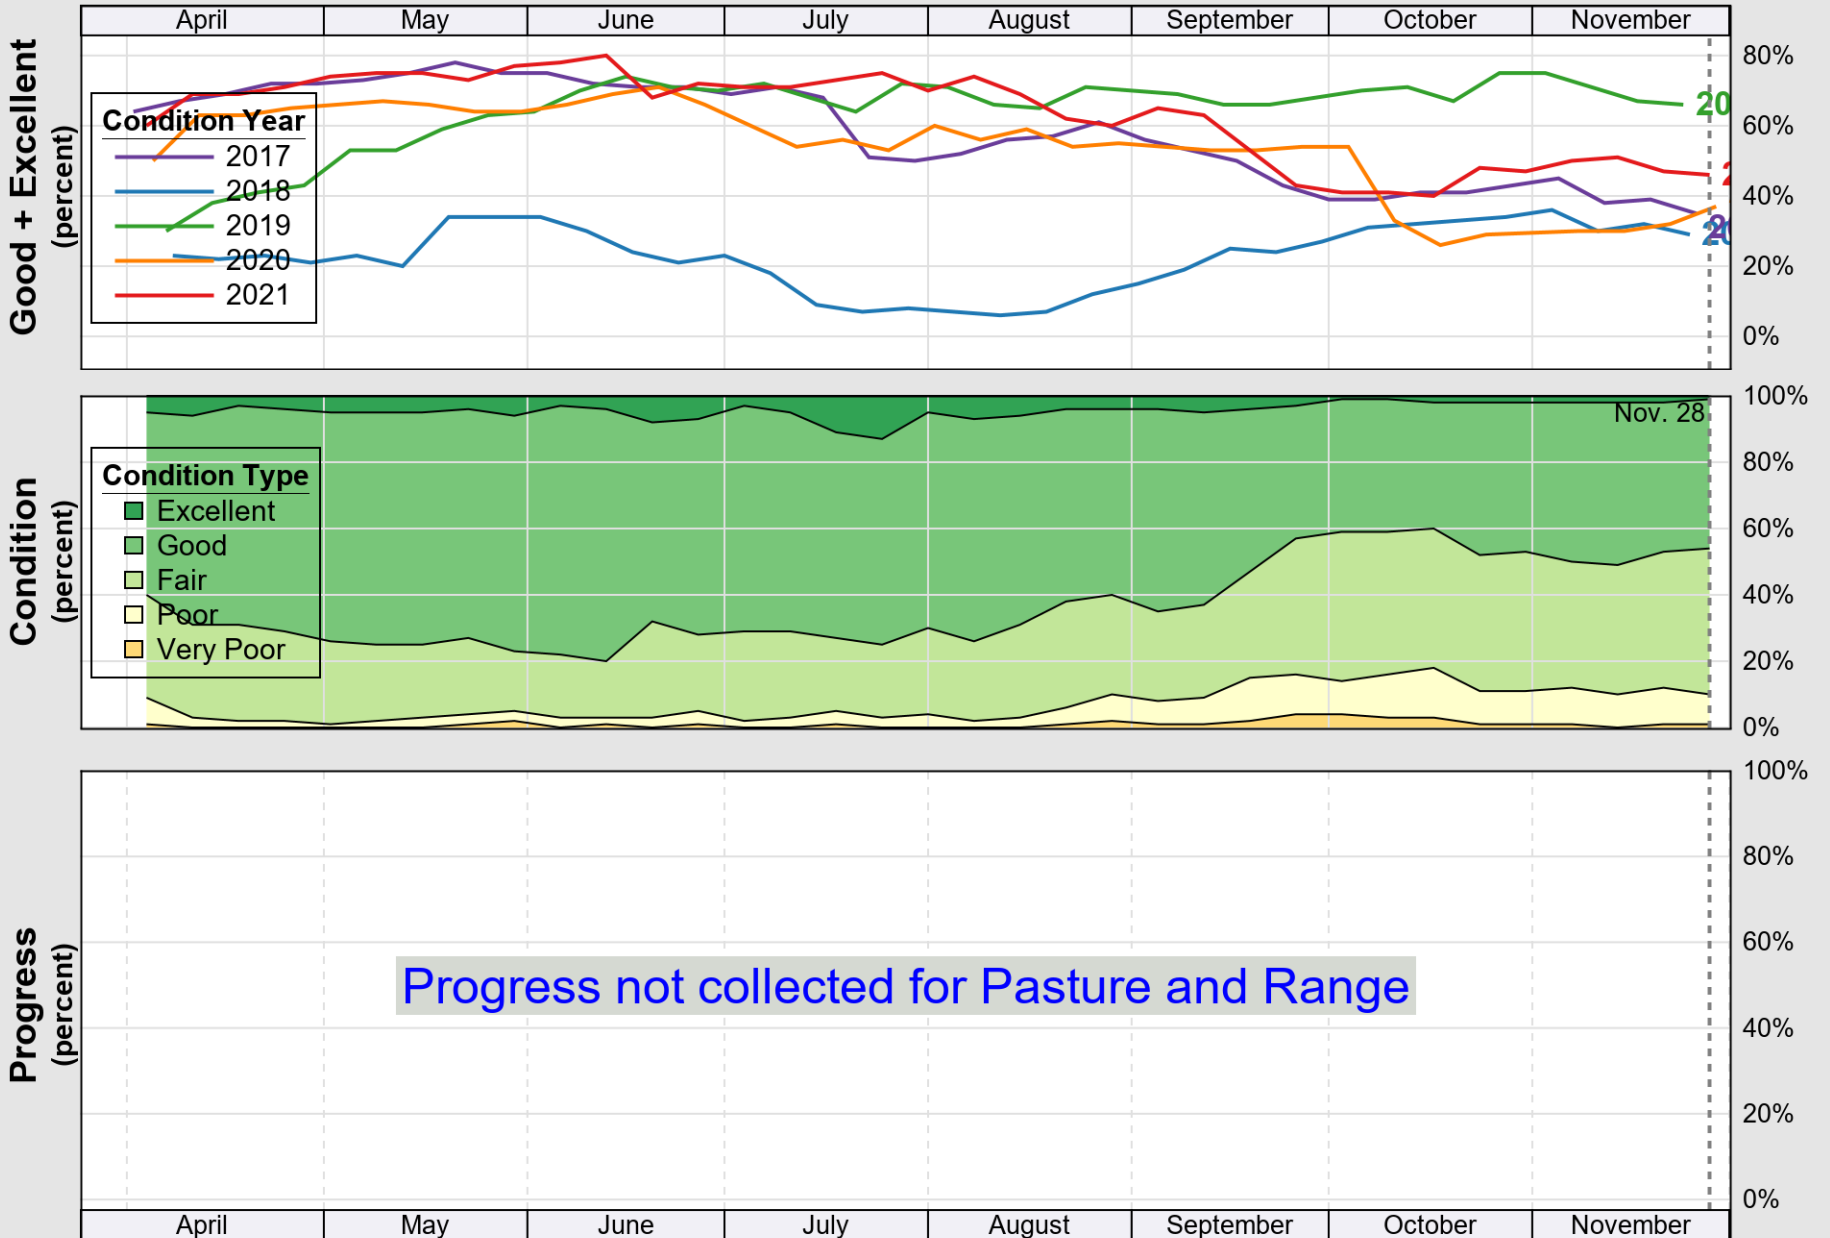

USDA

Crop Progress and Condition: Corn in Missouri, 2021

NASS

Source: National Agricultural Statistics Service (NASS), Crop Progress Report

USDA

Crop Progress and Condition: Cotton in Missouri , 2021

NASS

Source: National Agricultural Statistics Service (NASS), Crop Progress Report

USDA

Crop Progress and Condition: Pasture and Range in Missouri , 2021

NASS

Source: National Agricultural Statistics Service (NASS), Crop Progress Report

USDA

Crop Progress and Condition: Rice in Missouri , 2021