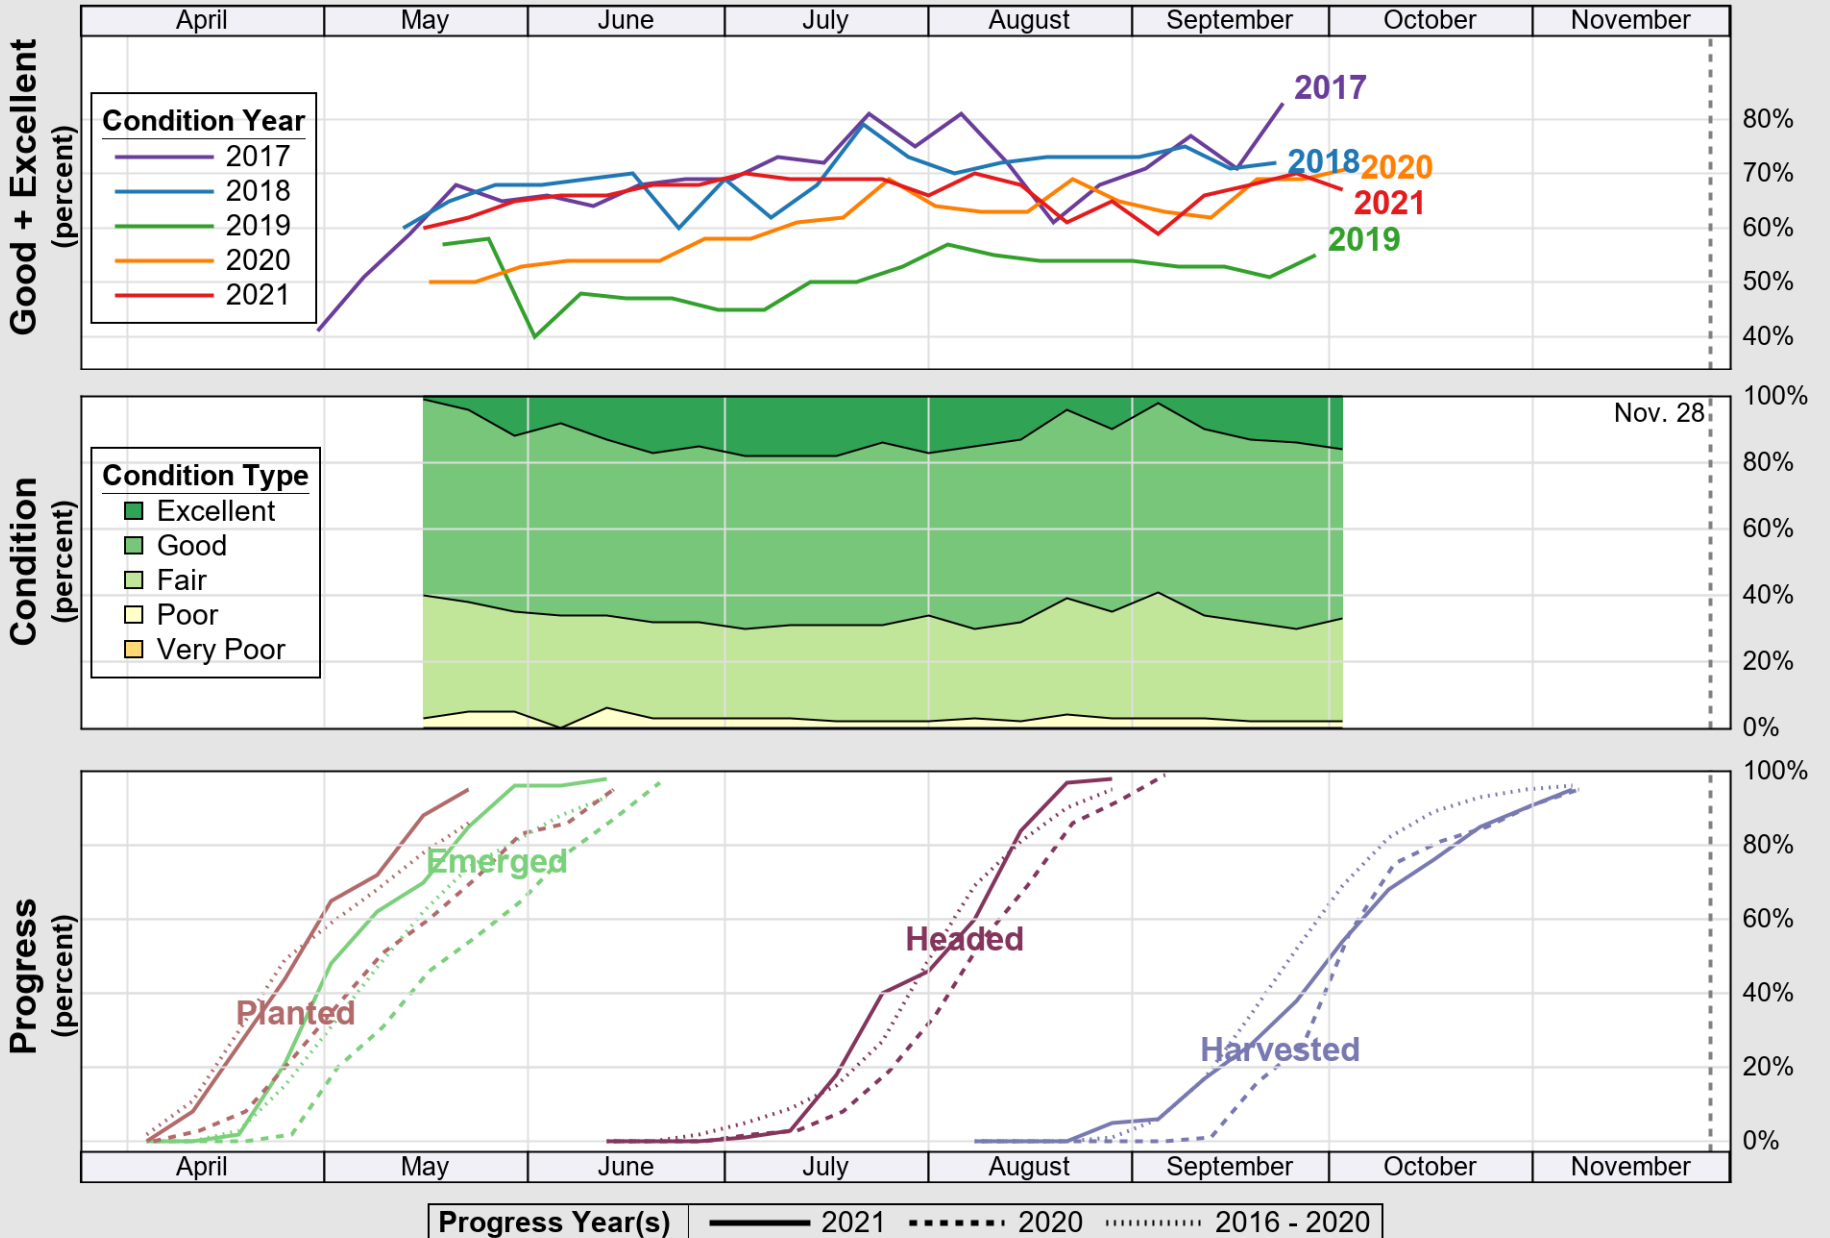

USDA

Crop Progress and Condition: Corn in Missouri, 2021

NASS

Source: National Agricultural Statistics Service (NASS), Crop Progress Report

USDA

Crop Progress and Condition: Cotton in Missouri , 2021

NASS

Source: National Agricultural Statistics Service (NASS), Crop Progress Report

USDA

Crop Progress and Condition: Pasture and Range in Missouri , 2021

NASS

Source: National Agricultural Statistics Service (NASS), Crop Progress Report

USDA

Crop Progress and Condition: Rice in Missouri , 2021

NASS

Source: National Agricultural Statistics Service (NASS), Crop Progress Report

USDA

Crop Progress and Condition: Soybeans in Missouri, 2021

NASS

Source: National Agricultural Statistics Service (NASS), Crop Progress Report

USDA

Crop Progress and Condition: Winter Wheat in Missouri , 2021

NASS

Source: National Agricultural Statistics Service (NASS), Crop Progress Report