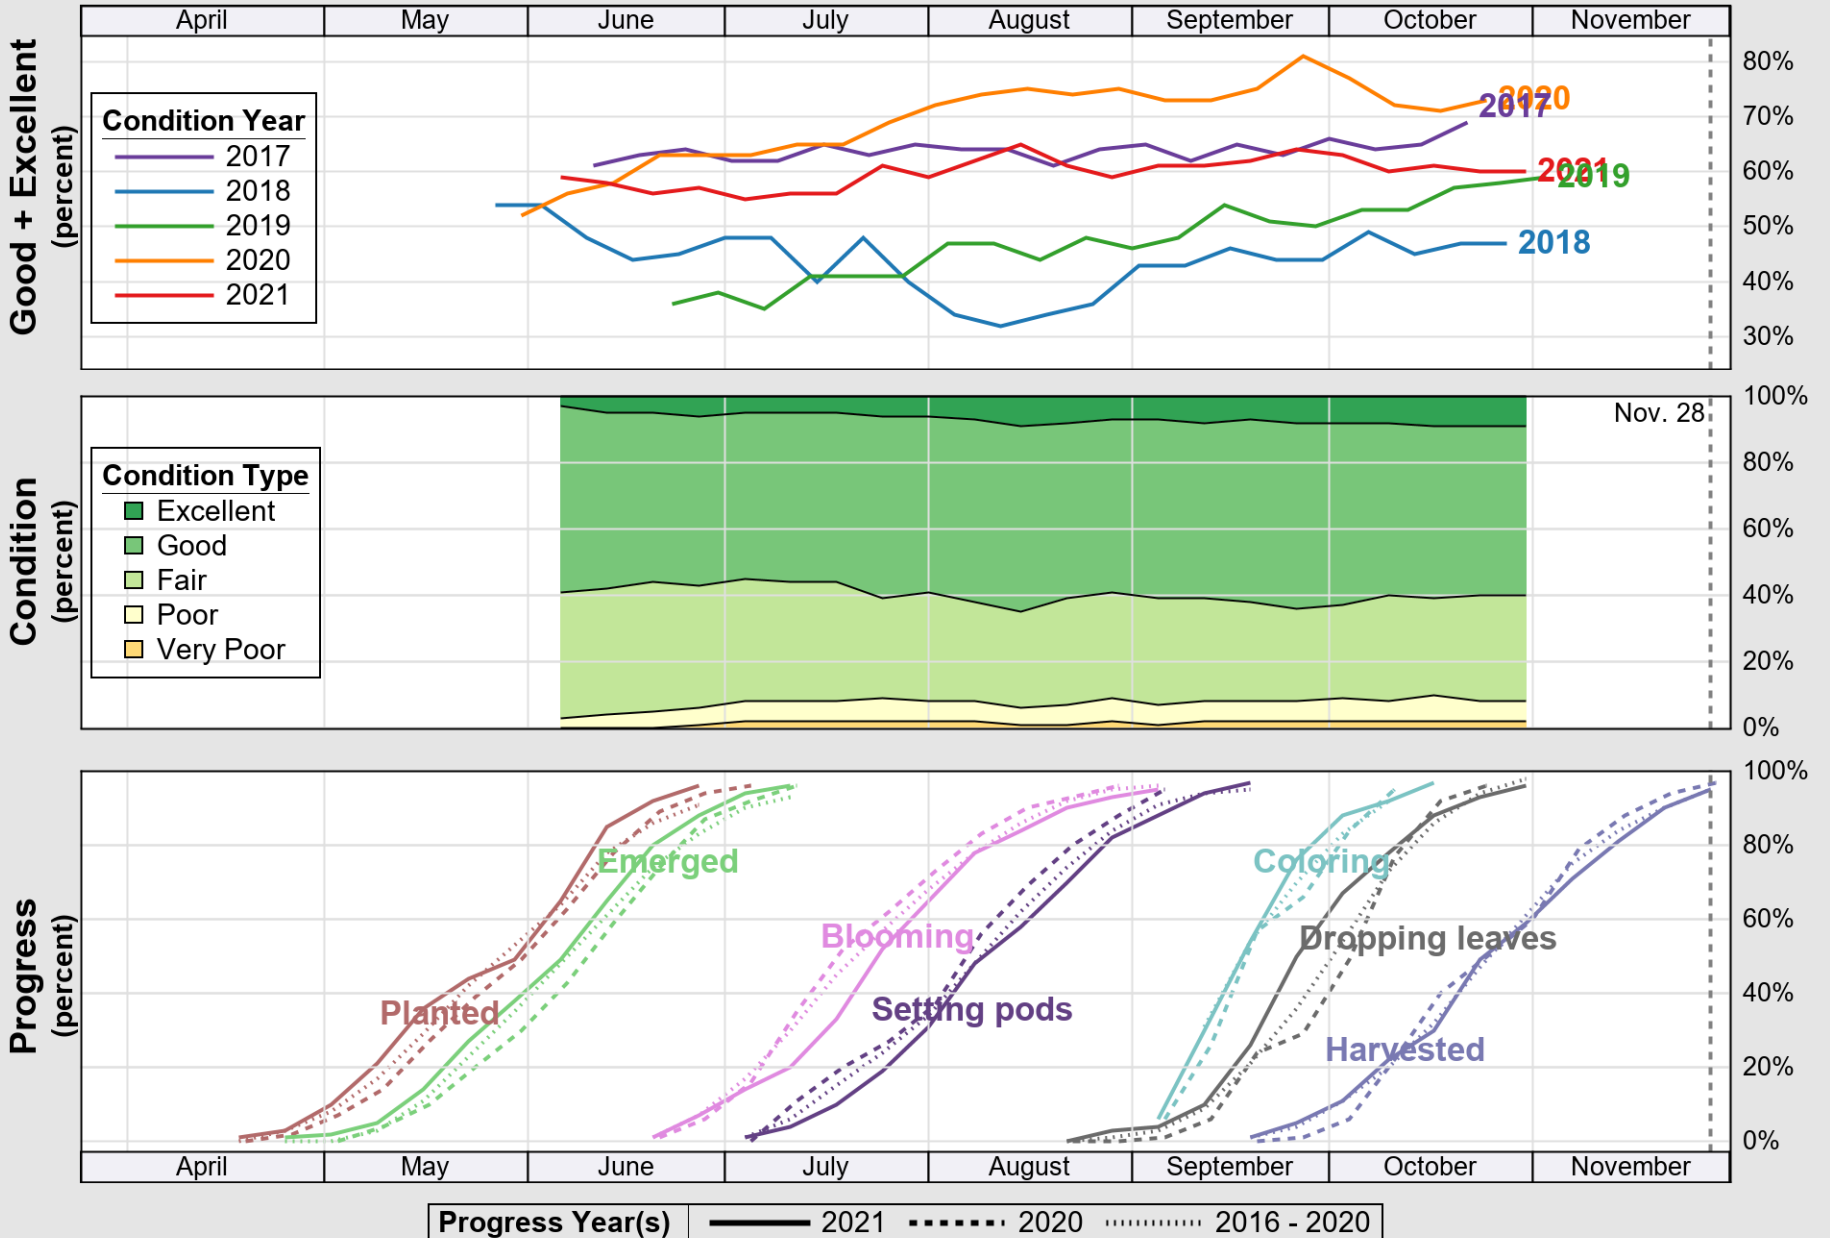

USDA

Crop Progress and Condition: Pasture and Range in Missouri , 2021

NASS

Source: National Agricultural Statistics Service (NASS), Crop Progress Report

USDA

Crop Progress and Condition: Rice in Missouri , 2021

NASS

Source: National Agricultural Statistics Service (NASS), Crop Progress Report

USDA

Crop Progress and Condition: Soybeans in Missouri, 2021

NASS

Source: National Agricultural Statistics Service (NASS), Crop Progress Report

USDA

Crop Progress and Condition: Winter Wheat in Missouri , 2021

NASS

Source: National Agricultural Statistics Service (NASS), Crop Progress Report