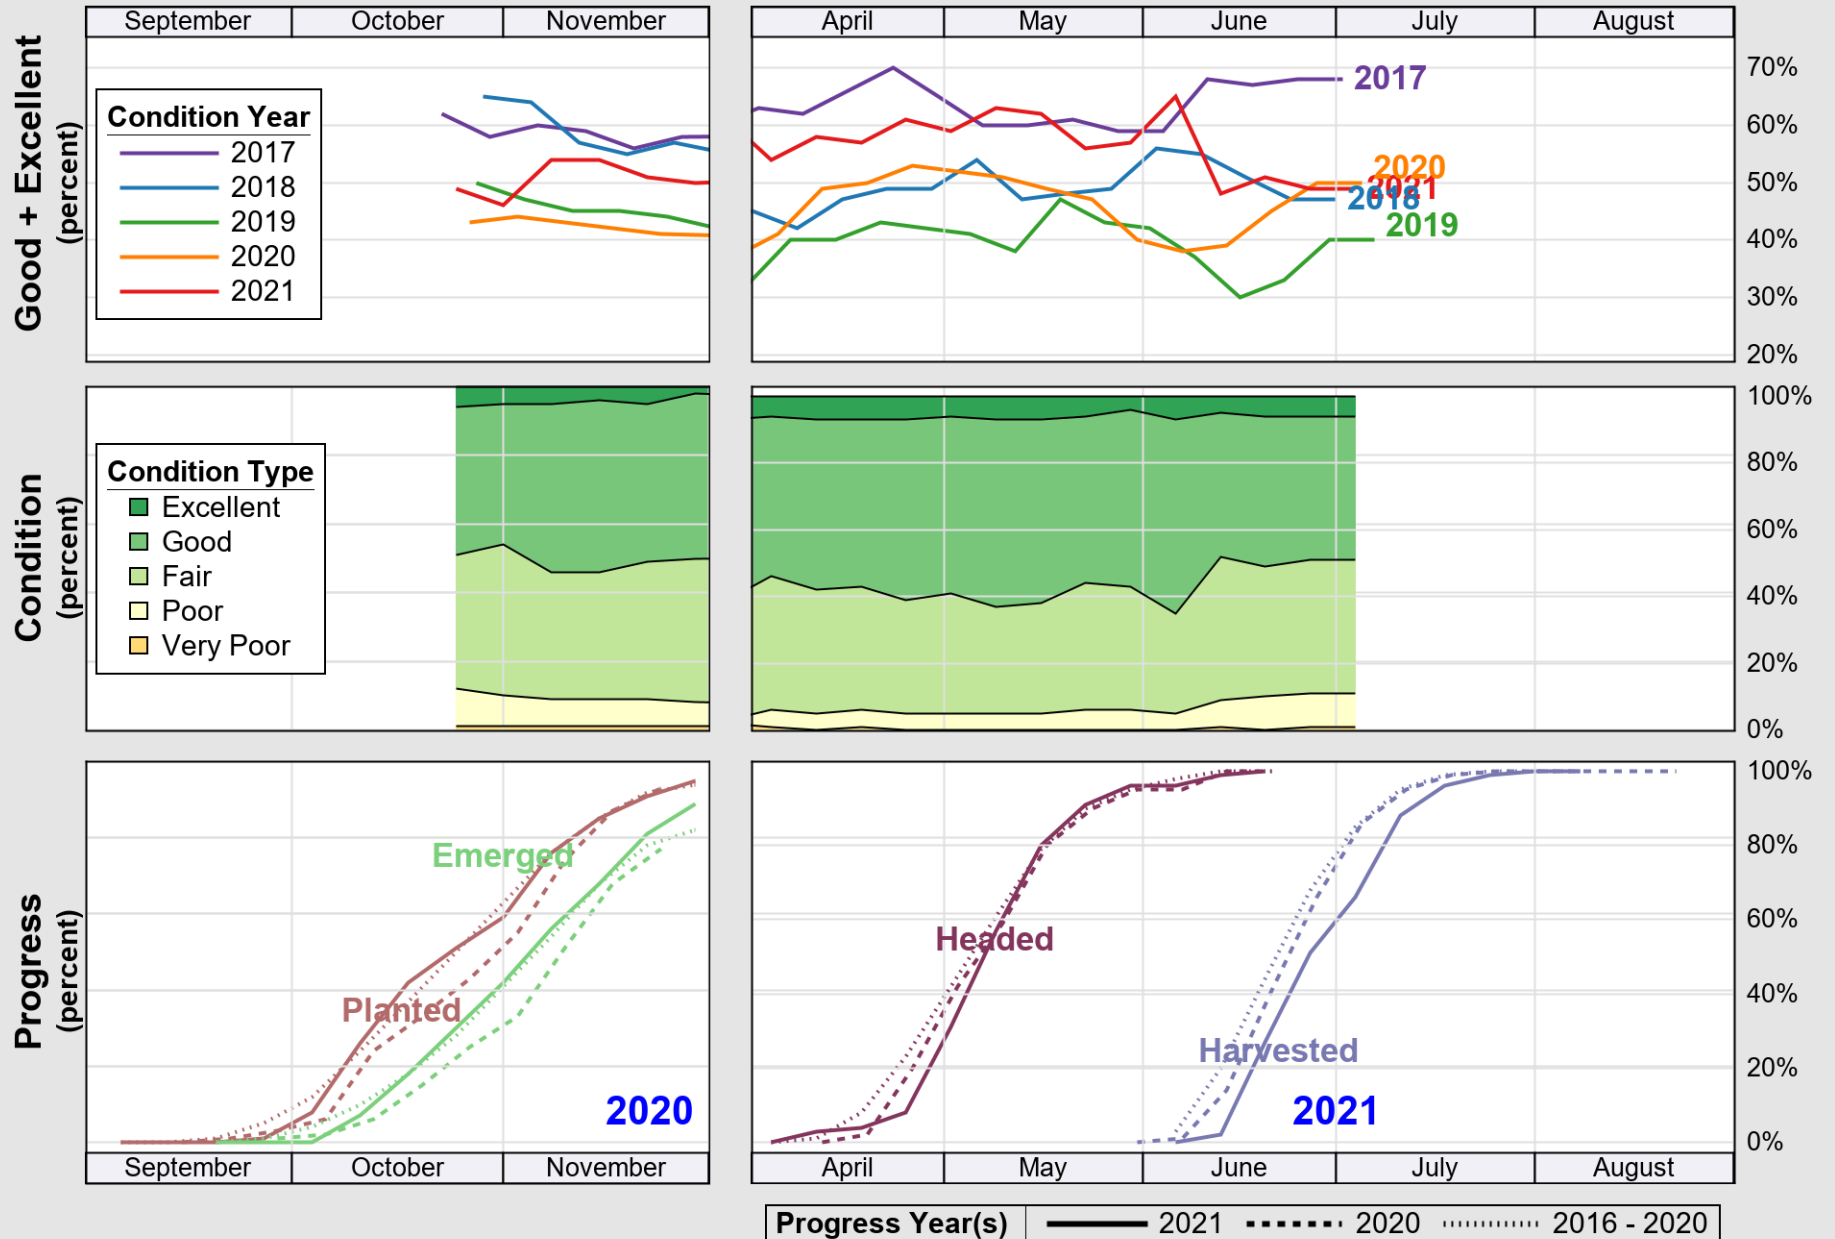

USDA

Crop Progress and Condition: Pasture and Range in Missouri , 2021

NASS

Source: National Agricultural Statistics Service (NASS), Crop Progress Report

USDA

Crop Progress and Condition: Rice in Missouri , 2021

NASS

Source: National Agricultural Statistics Service (NASS), Crop Progress Report

USDA

Crop Progress and Condition: Soybeans in Missouri, 2021

NASS

Source: National Agricultural Statistics Service (NASS), Crop Progress Report

USDA

Crop Progress and Condition: Winter Wheat in Missouri , 2021

NASS

Source: National Agricultural Statistics Service (NASS), Crop Progress Report