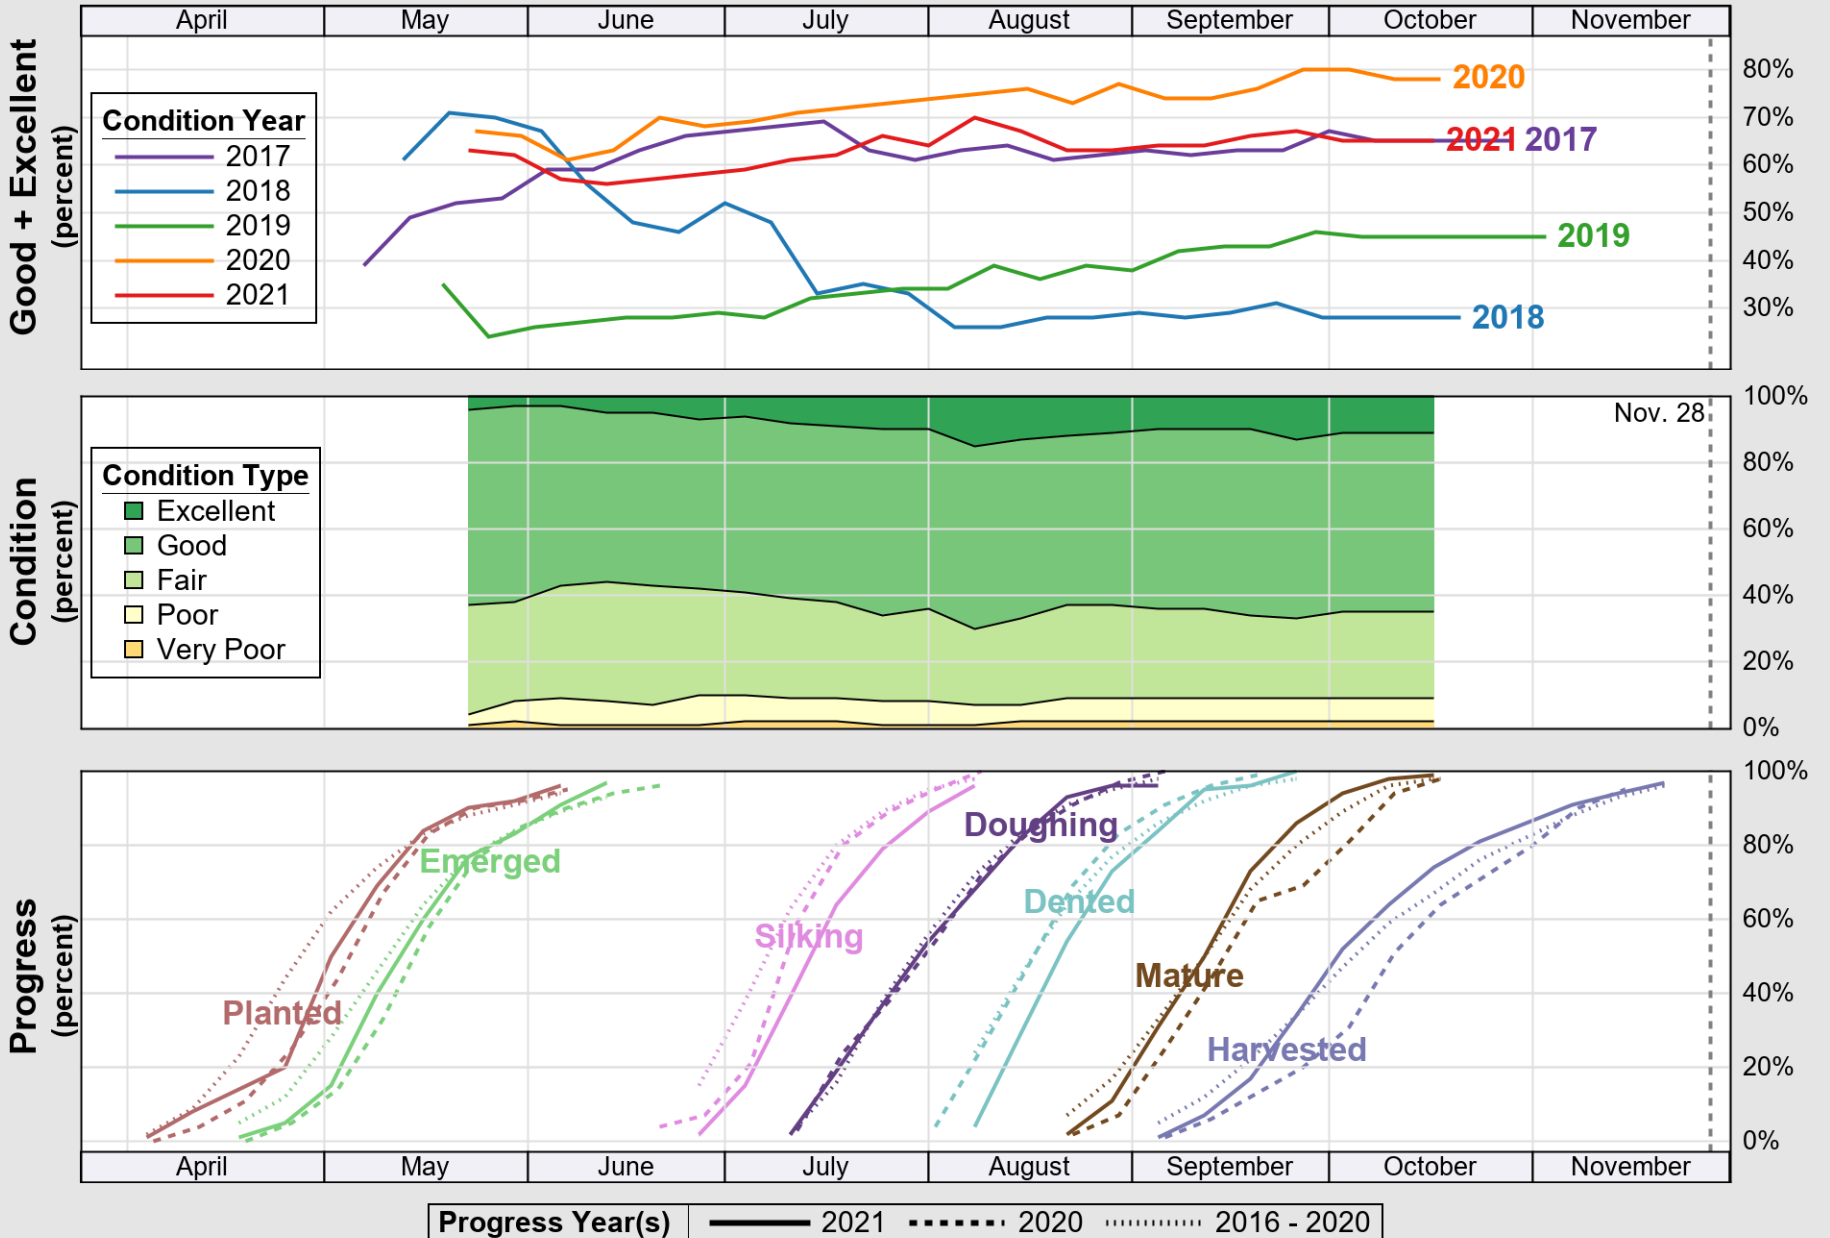

USDA

Crop Progress and Condition: Corn in Missouri, 2021

NASS

Source: National Agricultural Statistics Service (NASS), Crop Progress Report

USDA

Crop Progress and Condition: Cotton in Missouri , 2021

NASS

Source: National Agricultural Statistics Service (NASS), Crop Progress Report

USDA

Crop Progress and Condition: Pasture and Range in Missouri , 2021

NASS

Source: National Agricultural Statistics Service (NASS), Crop Progress Report

USDA

Crop Progress and Condition: Rice in Missouri , 2021

NASS

Source: National Agricultural Statistics Service (NASS), Crop Progress Report

USDA

Crop Progress and Condition: Soybeans in Missouri, 2021

NASS

Source: National Agricultural Statistics Service (NASS), Crop Progress Report