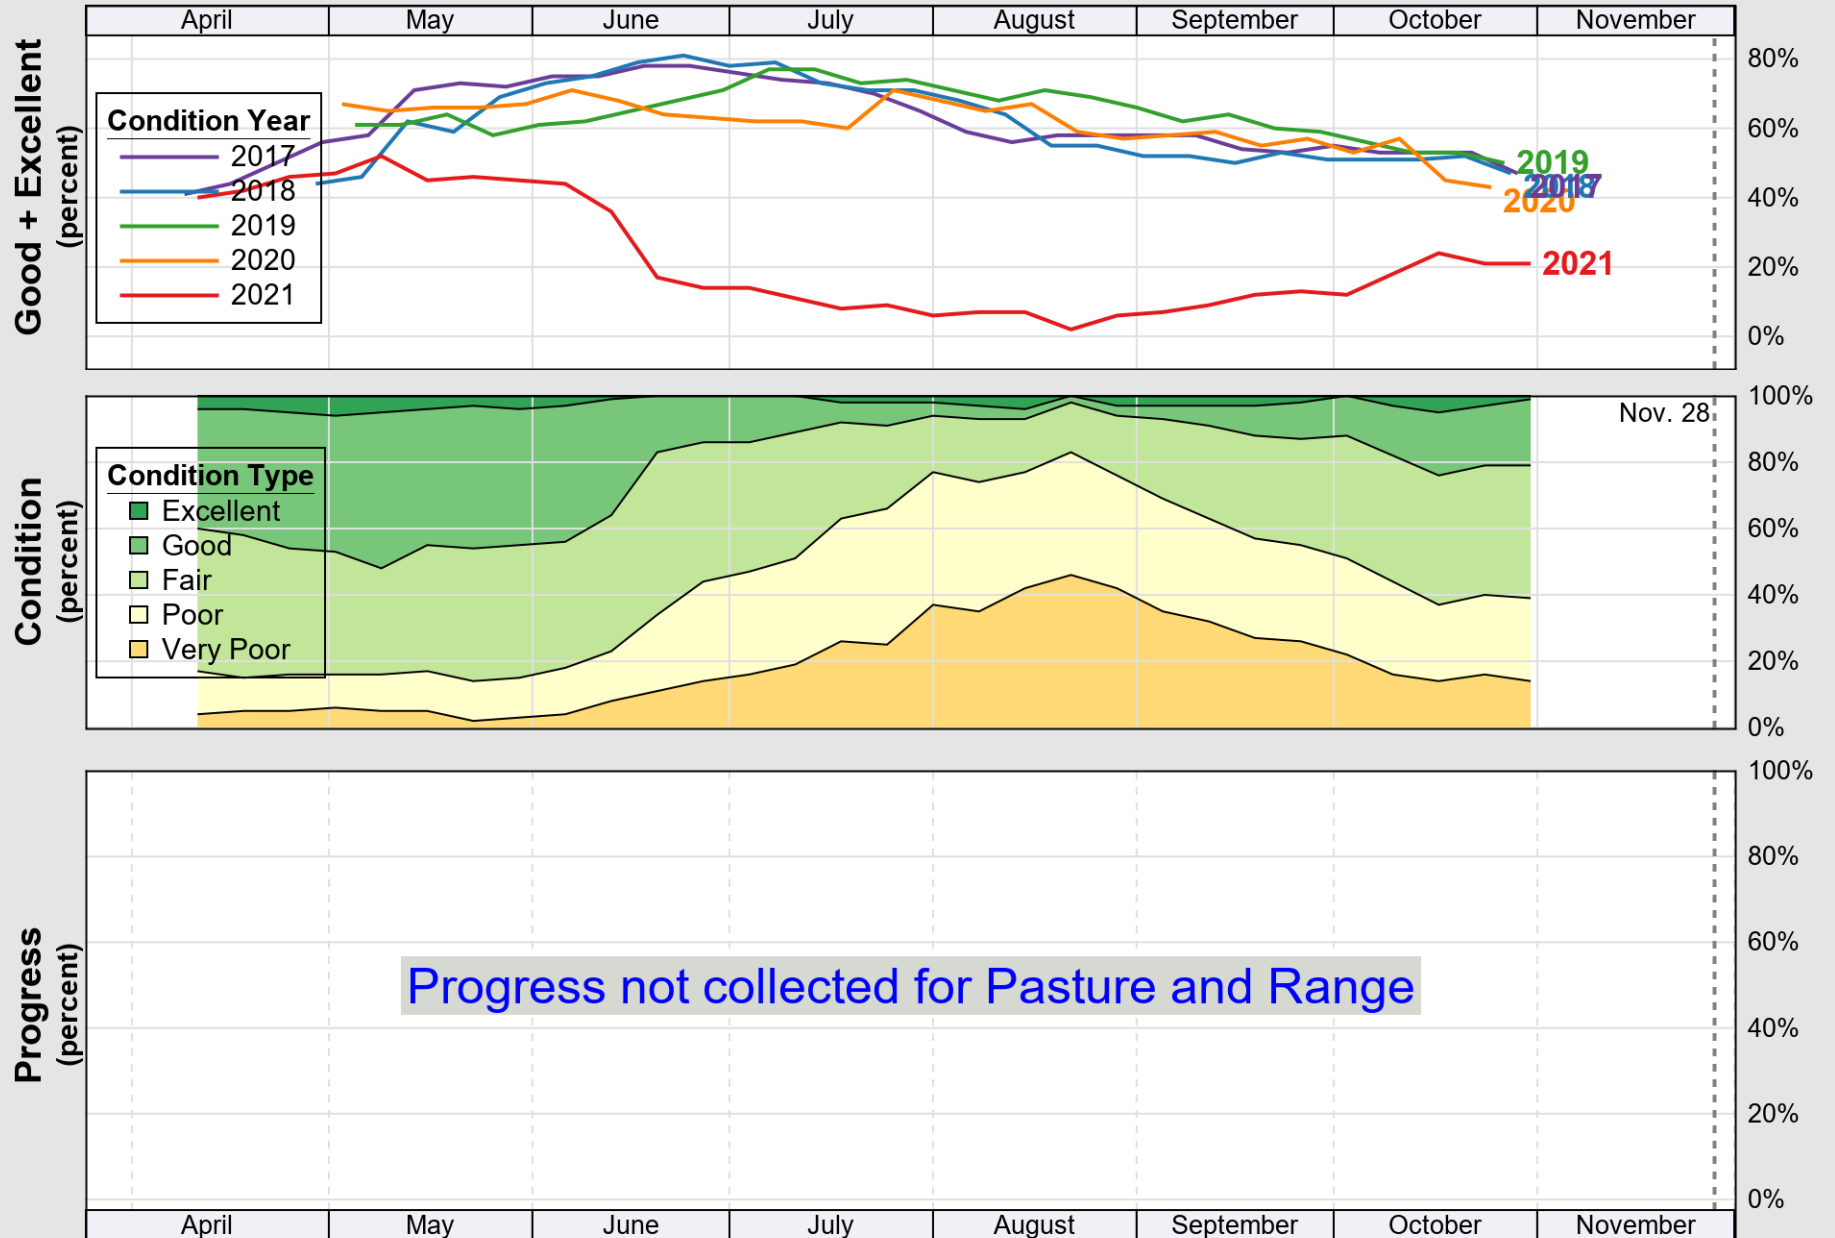

# Crop Progress and Condition: Barley in Minnesota , 2021

NASS

Source: National Agricultural Statistics Service (NASS), Crop Progress Report

USDA

# Crop Progress and Condition: Corn in Minnesota , 2021

NASS

Source: National Agricultural Statistics Service (NASS), Crop Progress Report

USDA

# Crop Progress and Condition: Oats in Minnesota , 2021

NASS

Progress Year(s) ——— 2021    ..... 2020    ..... 2016 - 2020

Source: National Agricultural Statistics Service (NASS), Crop Progress Report

Source: National Agricultural Statistics Service (NASS), Crop Progress Report