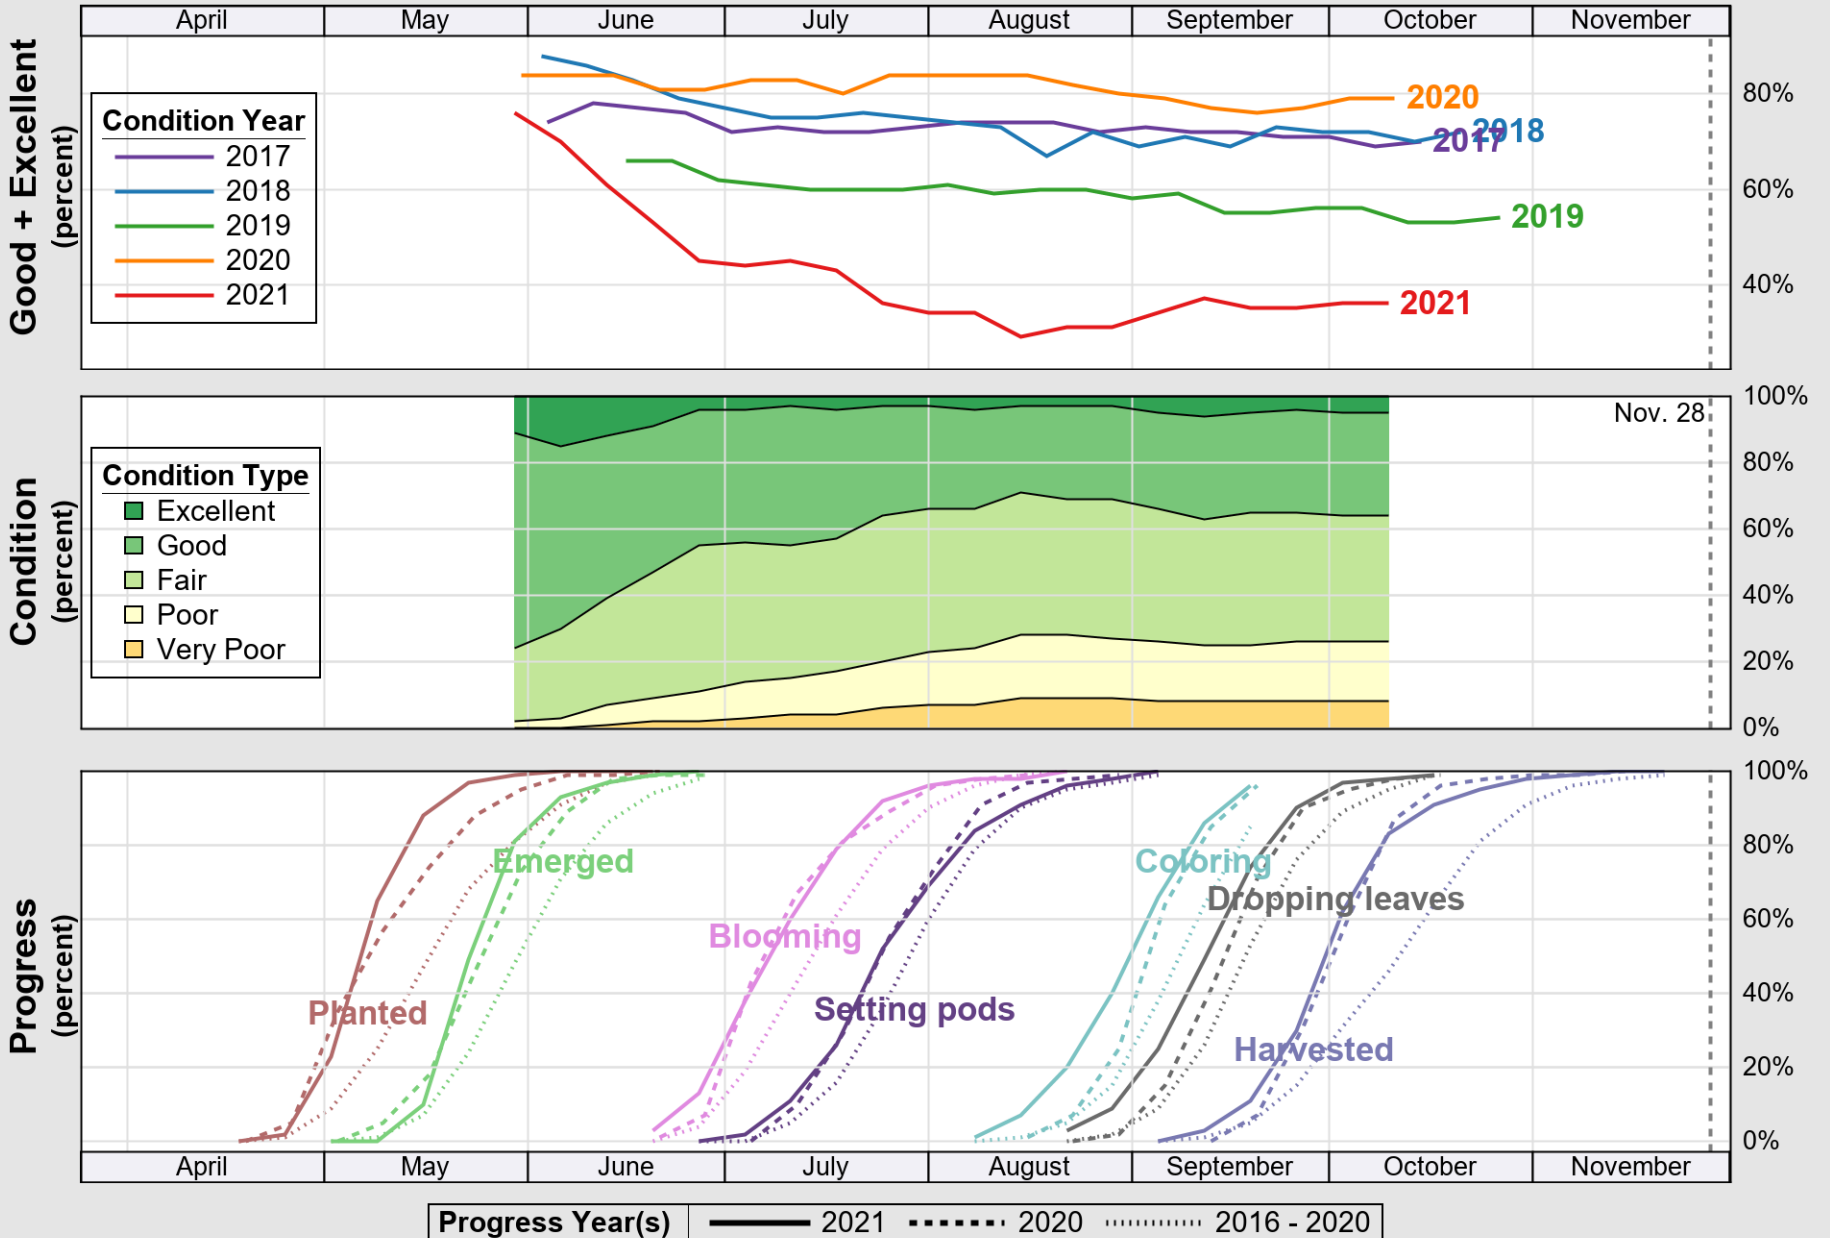

# Crop Progress and Condition: Corn in Minnesota , 2021

NASS

Source: National Agricultural Statistics Service (NASS), Crop Progress Report

USDA

# Crop Progress and Condition: Oats in Minnesota , 2021

NASS

Progress Year(s) ——— 2021    ..... 2020    ..... 2016 - 2020

Source: National Agricultural Statistics Service (NASS), Crop Progress Report

Source: National Agricultural Statistics Service (NASS), Crop Progress Report

# Crop Progress and Condition: Soybeans in Minnesota , 2021

NASS

Source: National Agricultural Statistics Service (NASS), Crop Progress Report

USDA

# Crop Progress and Condition: Spring Wheat in Minnesota , 2021

NASS

Progress Year(s) ——— 2021    ..... 2020    ..... 2016 - 2020

Source: National Agricultural Statistics Service (NASS), Crop Progress Report