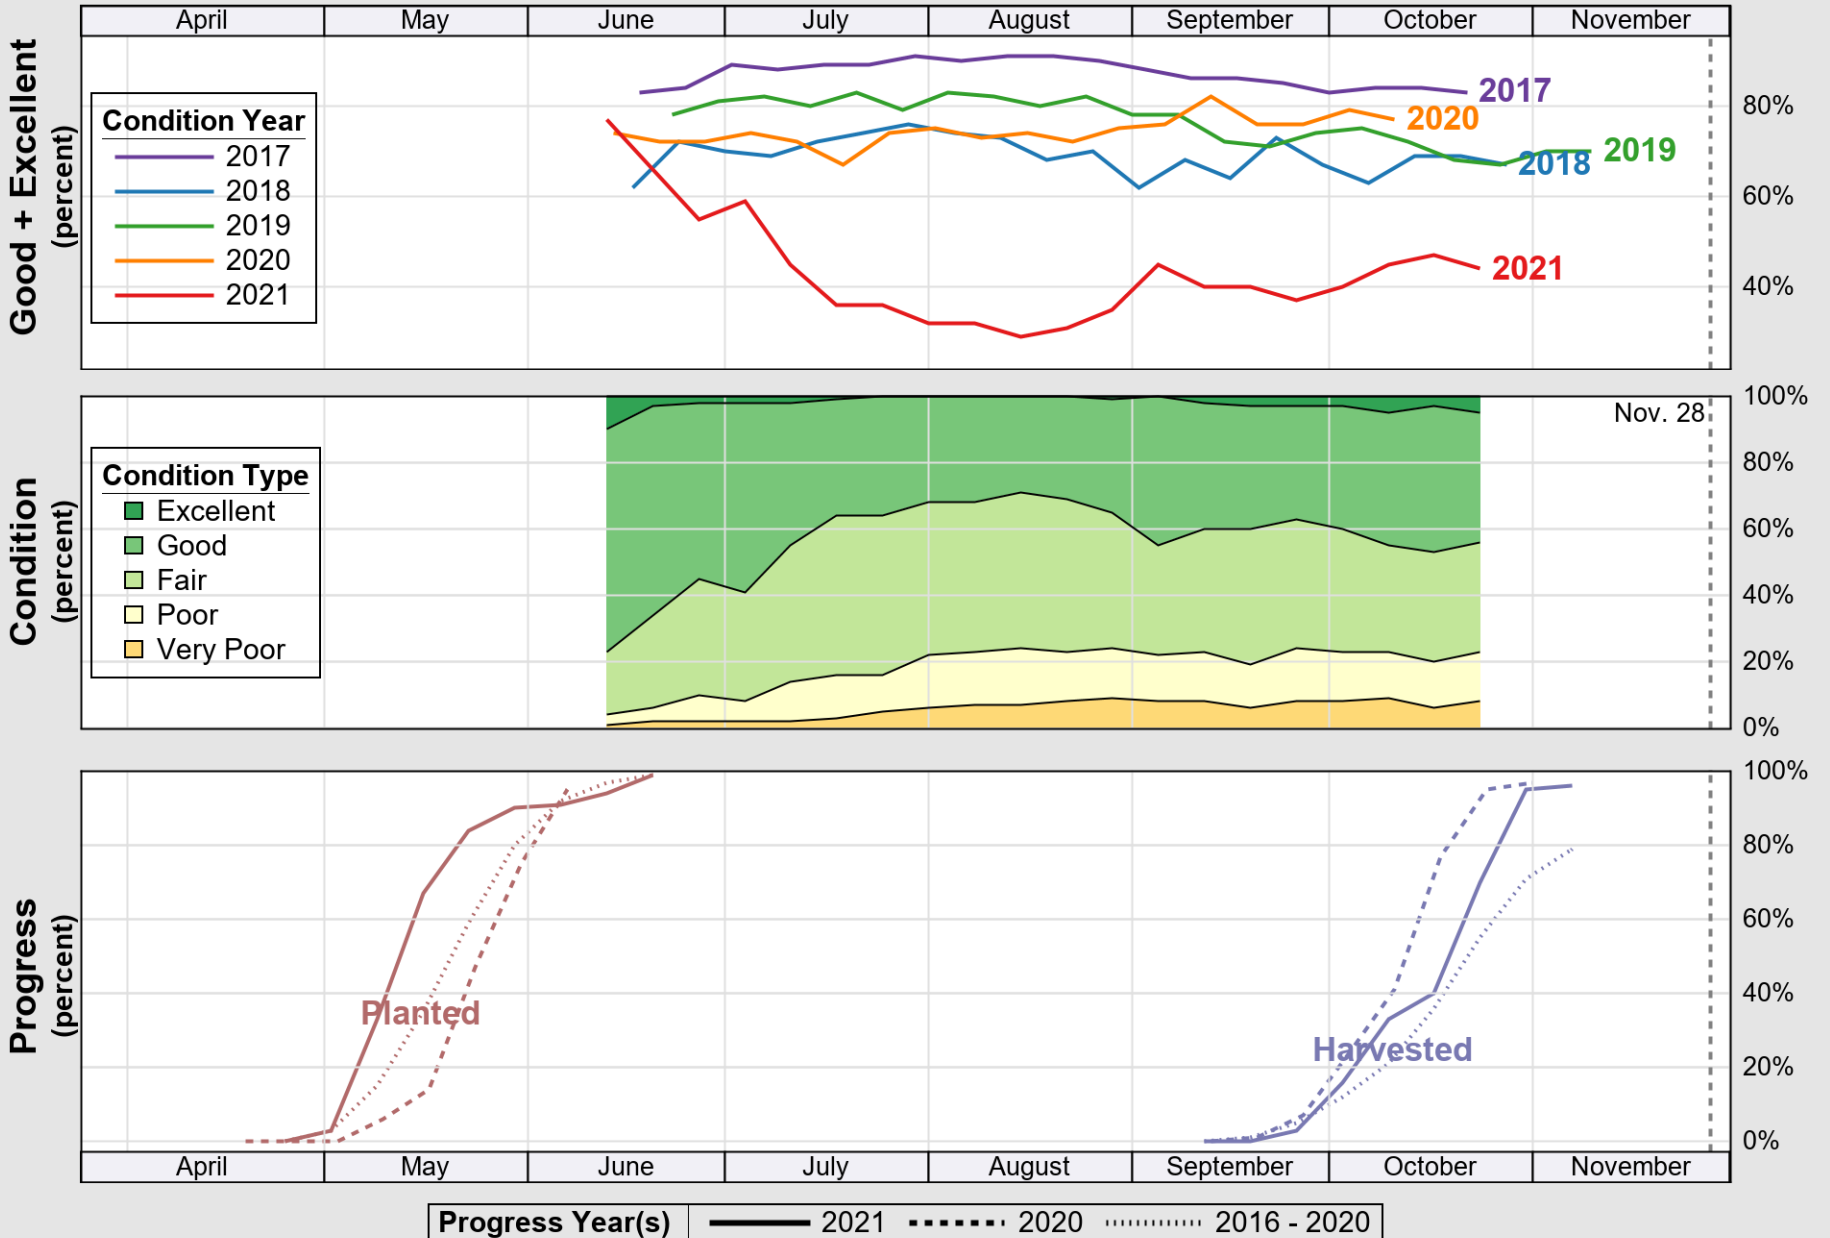

USDA

Crop Progress and Condition: Sunflower in Minnesota , 2021

NASS

Source: National Agricultural Statistics Service (NASS), Crop Progress Report