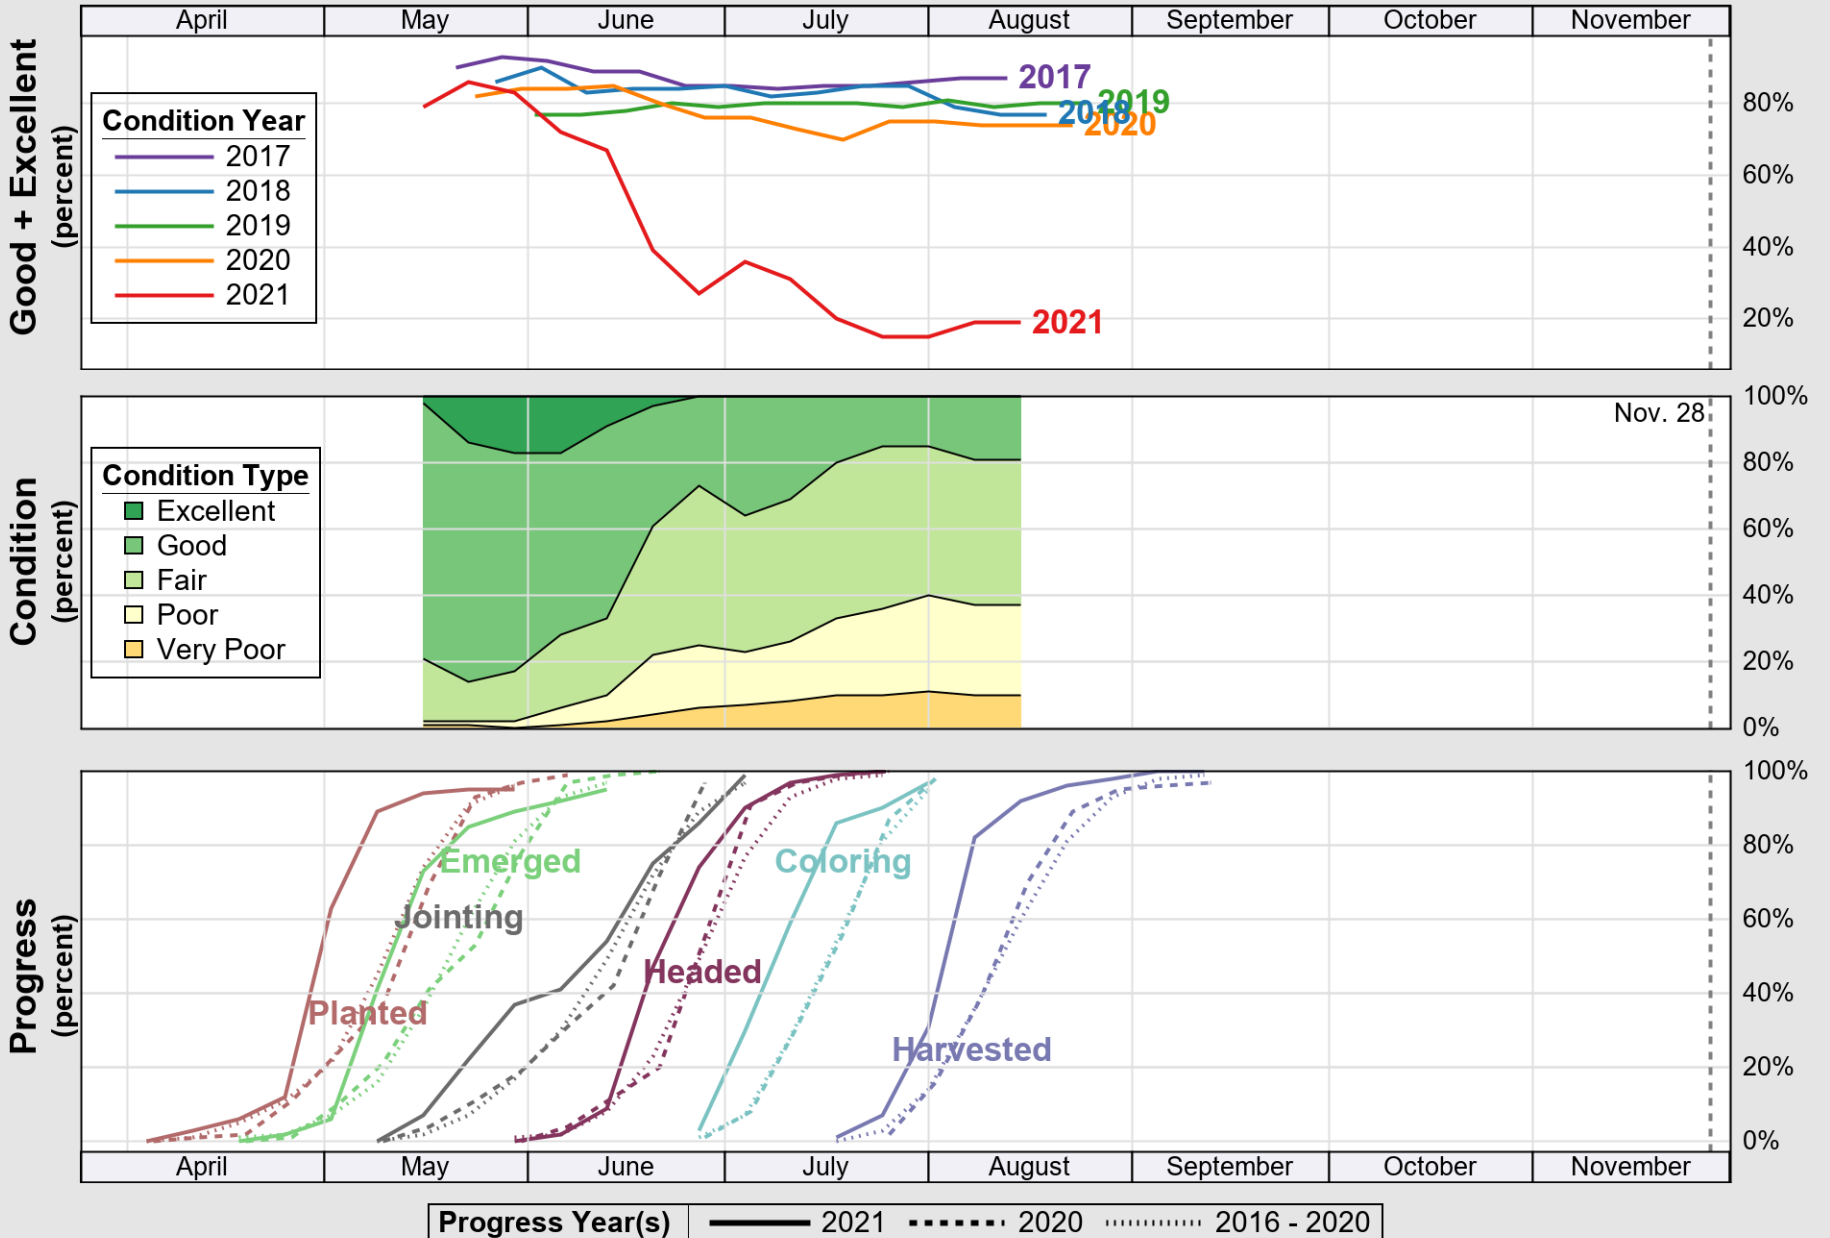

# Crop Progress and Condition: Barley in Minnesota , 2021

NASS

Source: National Agricultural Statistics Service (NASS), Crop Progress Report

USDA

# Crop Progress and Condition: Corn in Minnesota , 2021

NASS

Source: National Agricultural Statistics Service (NASS), Crop Progress Report

USDA