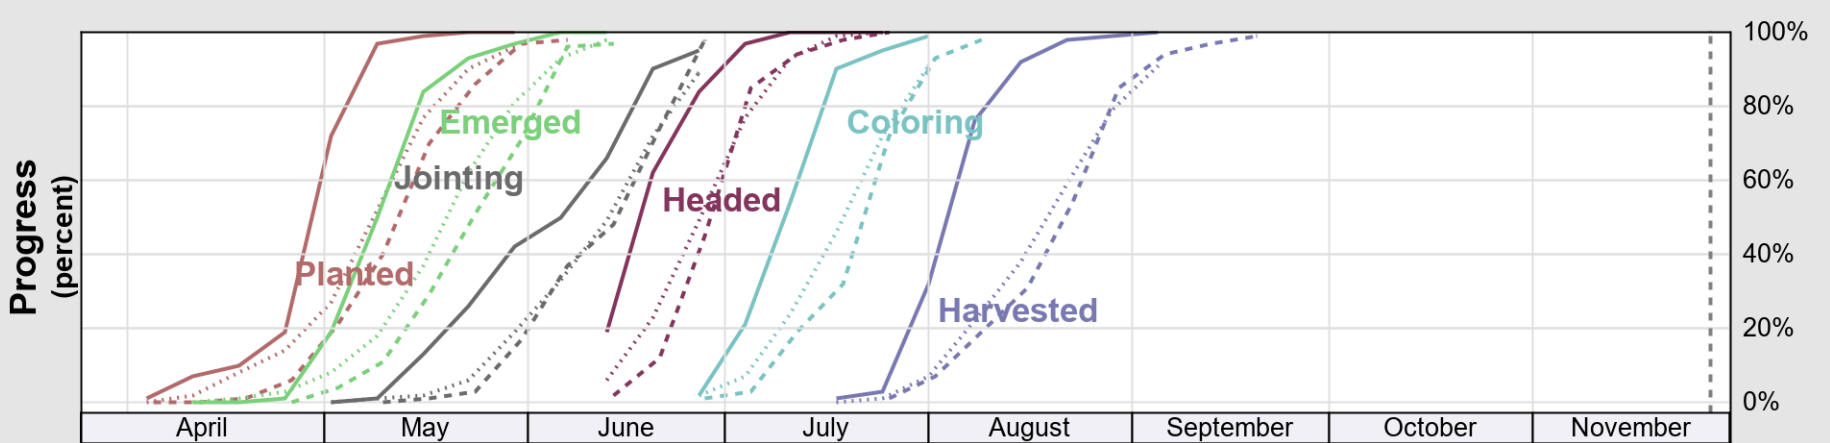

# Crop Progress and Condition: Soybeans in Minnesota , 2021

NASS

Source: National Agricultural Statistics Service (NASS), Crop Progress Report

USDA

# Crop Progress and Condition: Spring Wheat in Minnesota , 2021

NASS

Progress Year(s) ——— 2021    ..... 2020    ..... 2016 - 2020

Source: National Agricultural Statistics Service (NASS), Crop Progress Report