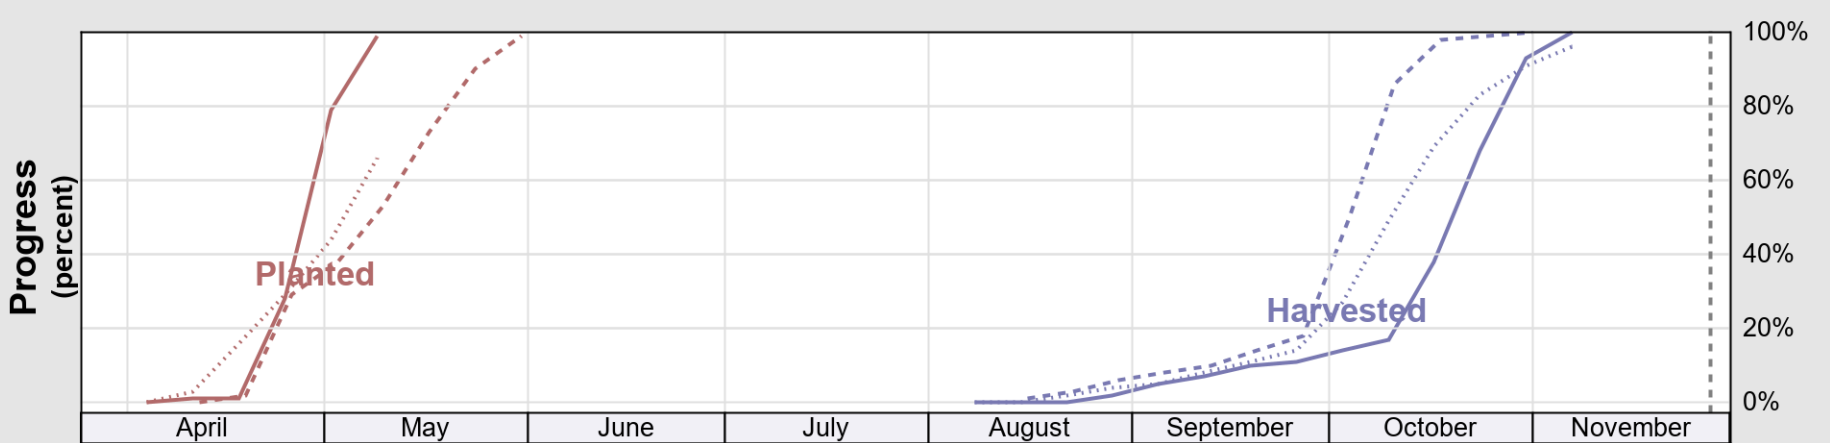

USDA

Crop Progress and Condition: Sugar Beets in Minnesota , 2021

NASS

Progress Year(s) ——— 2021   2020   ..... 2016 - 2020

Source: National Agricultural Statistics Service (NASS), Crop Progress Report