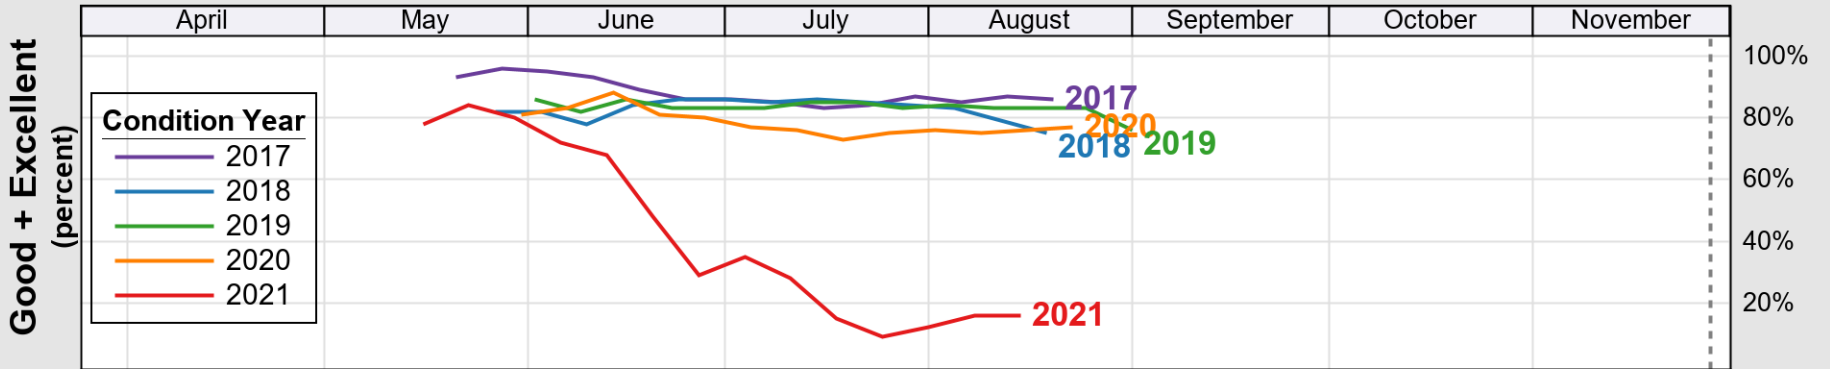

USDA

Crop Progress and Condition: Spring Wheat in Minnesota , 2021

NASS

Progress Year(s) ——— 2021   2020   ..... 2016 - 2020

Source: National Agricultural Statistics Service (NASS), Crop Progress Report