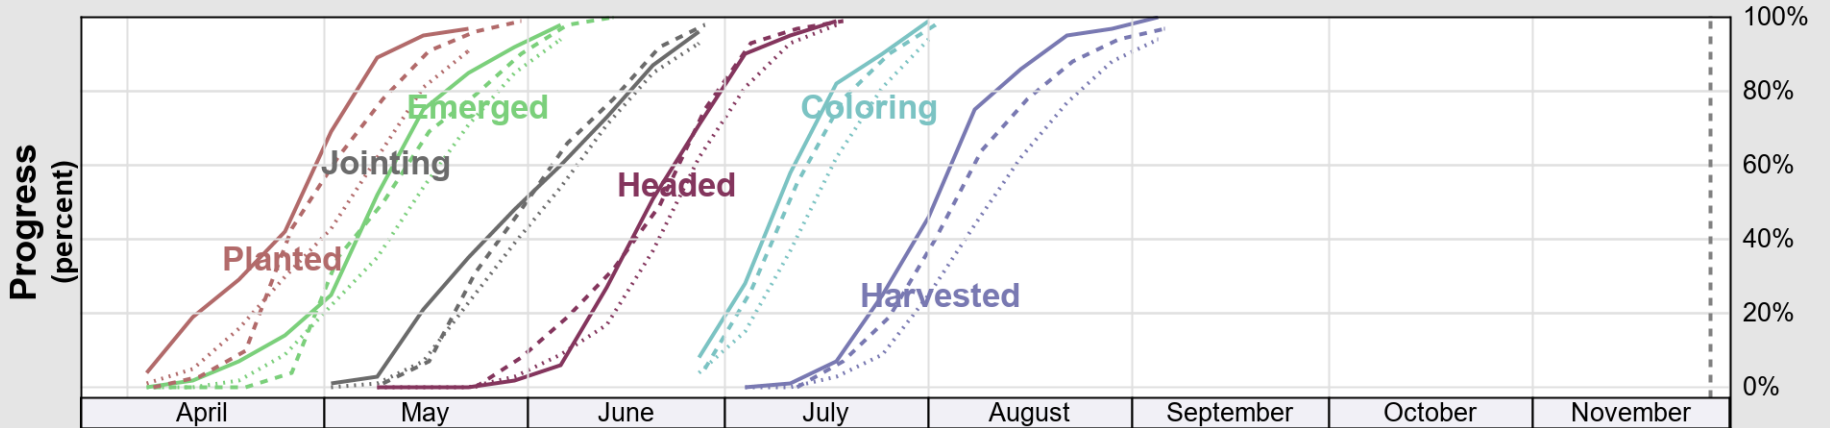

# Crop Progress and Condition: Barley in Minnesota , 2021

NASS

Source: National Agricultural Statistics Service (NASS), Crop Progress Report

USDA

# Crop Progress and Condition: Corn in Minnesota , 2021

NASS

Source: National Agricultural Statistics Service (NASS), Crop Progress Report

USDA

# Crop Progress and Condition: Oats in Minnesota , 2021

NASS

Progress Year(s) ——— 2021    ..... 2020    ..... 2016 - 2020

Source: National Agricultural Statistics Service (NASS), Crop Progress Report

Source: National Agricultural Statistics Service (NASS), Crop Progress Report