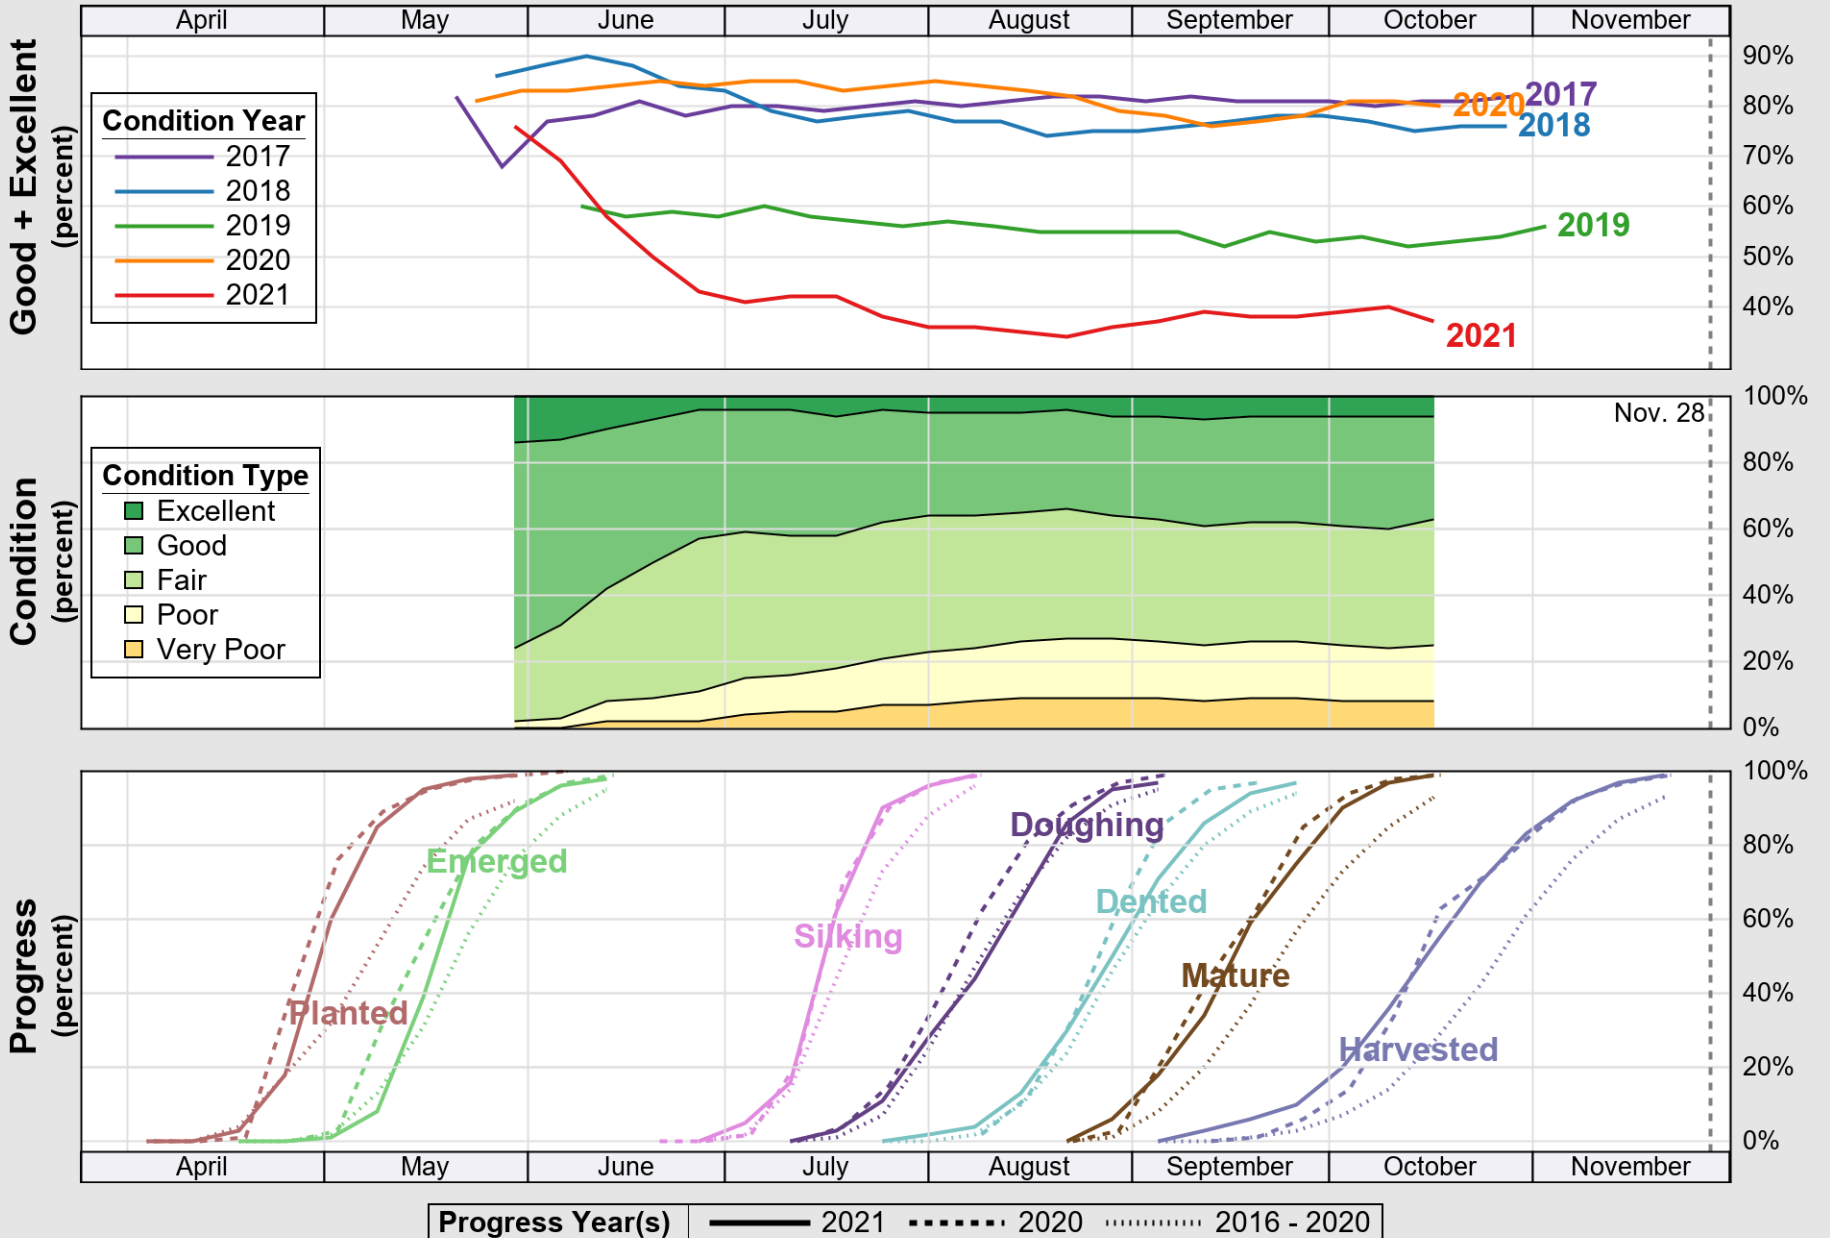

# Crop Progress and Condition: Barley in Minnesota , 2021

NASS

Source: National Agricultural Statistics Service (NASS), Crop Progress Report

USDA

# Crop Progress and Condition: Corn in Minnesota , 2021

NASS

Source: National Agricultural Statistics Service (NASS), Crop Progress Report

USDA

# Crop Progress and Condition: Oats in Minnesota , 2021

NASS

Progress Year(s) ——— 2021    ..... 2020    ..... 2016 - 2020

Source: National Agricultural Statistics Service (NASS), Crop Progress Report

Source: National Agricultural Statistics Service (NASS), Crop Progress Report