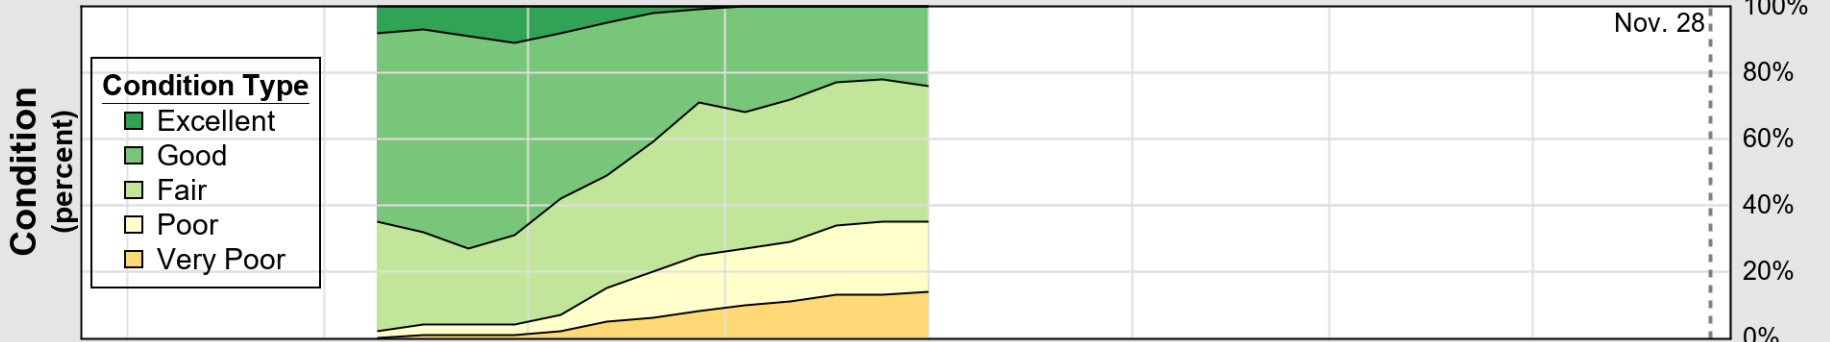

USDA

Crop Progress and Condition: Oats in Minnesota , 2021

NASS

Progress Year(s) ——— 2021   2020   ..... 2016 - 2020

Source: National Agricultural Statistics Service (NASS), Crop Progress Report