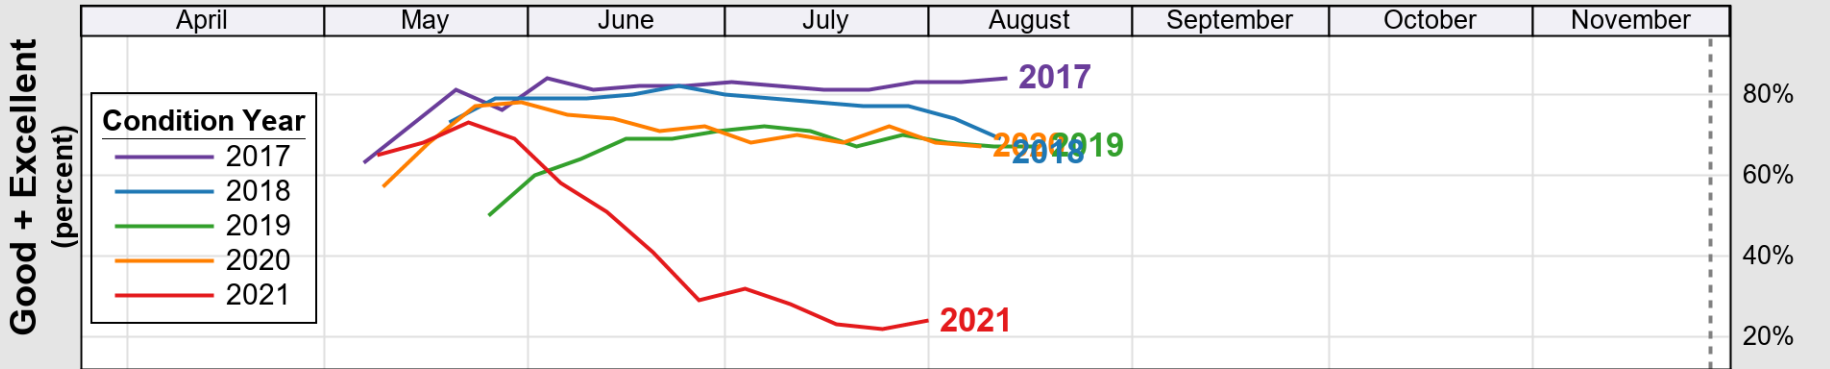

# Crop Progress and Condition: Corn in Minnesota , 2021

NASS

Source: National Agricultural Statistics Service (NASS), Crop Progress Report

USDA

# Crop Progress and Condition: Oats in Minnesota , 2021

NASS

Progress Year(s) ——— 2021    ..... 2020    ..... 2016 - 2020

Source: National Agricultural Statistics Service (NASS), Crop Progress Report

Source: National Agricultural Statistics Service (NASS), Crop Progress Report