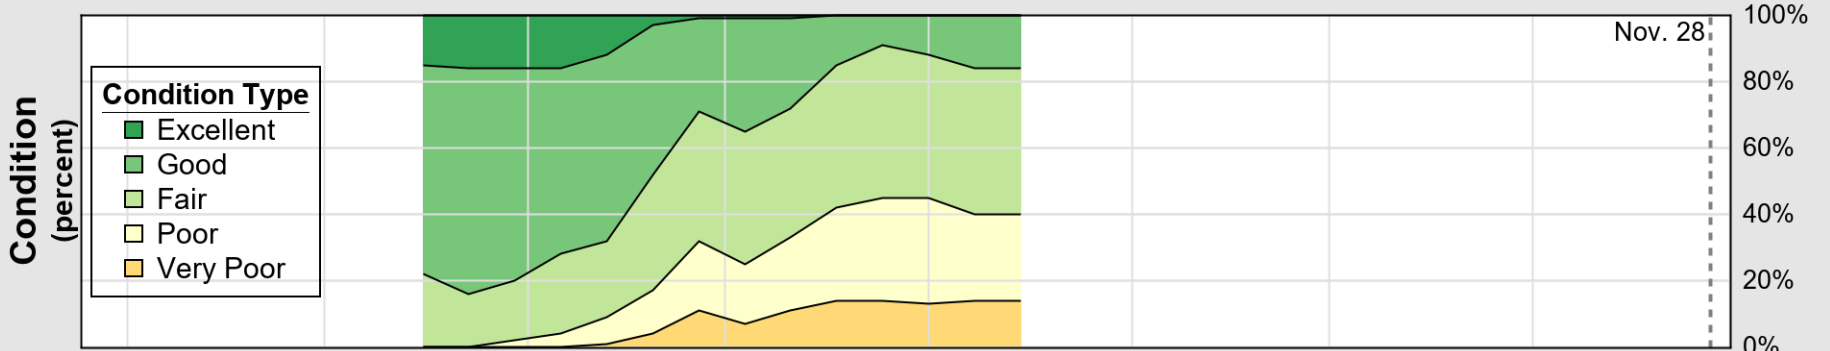

USDA

Crop Progress and Condition: Spring Wheat in Minnesota , 2021

NASS

Progress Year(s) ——— 2021   2020   ..... 2016 - 2020

Source: National Agricultural Statistics Service (NASS), Crop Progress Report