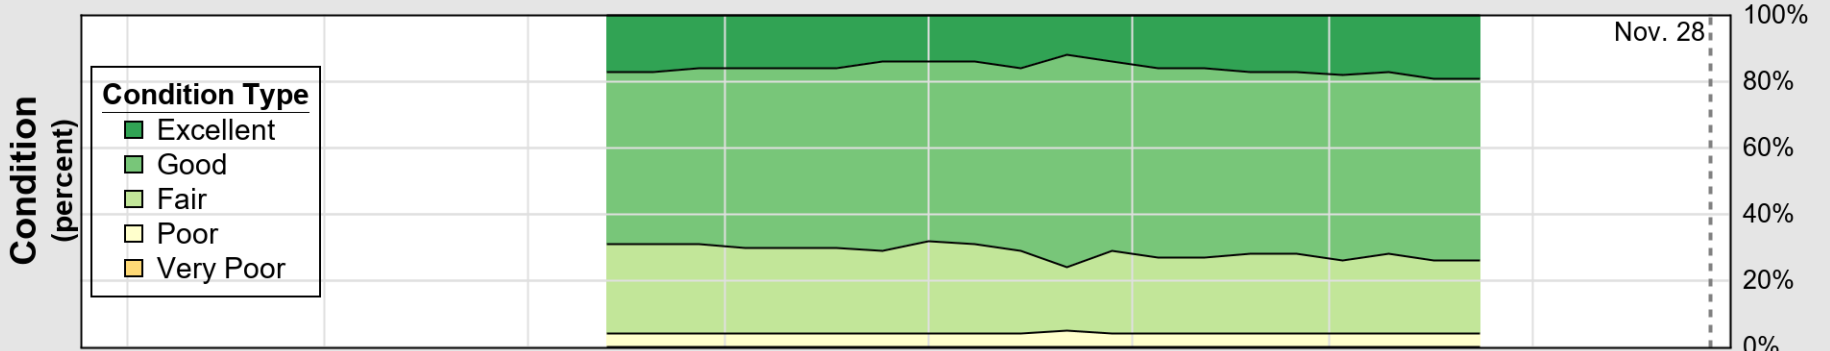

USDA

Crop Progress and Condition: Sugar Beets in Minnesota , 2021

NASS

Progress Year(s) ——— 2021   2020   ..... 2016 - 2020

Source: National Agricultural Statistics Service (NASS), Crop Progress Report