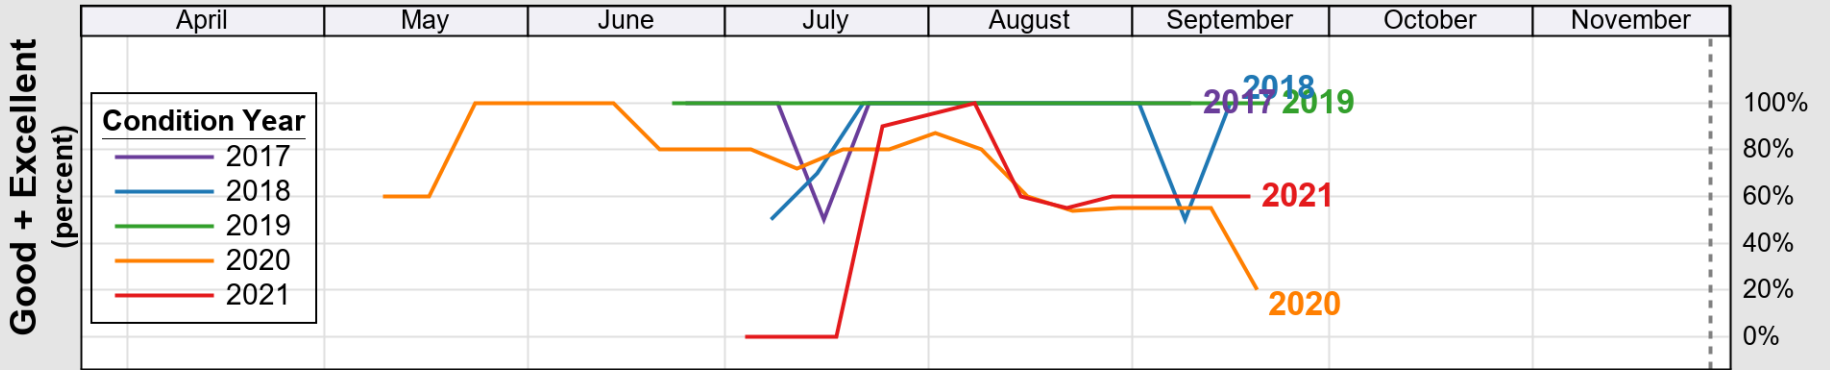

USDA

Crop Progress and Condition: Corn in Maine , 2021

NASS

Source: National Agricultural Statistics Service (NASS), Crop Progress Report

USDA

Crop Progress and Condition: Oats in Maine , 2021

NASS

Progress Year(s) ——— 2021 - - - - - 2020 2016 - 2020