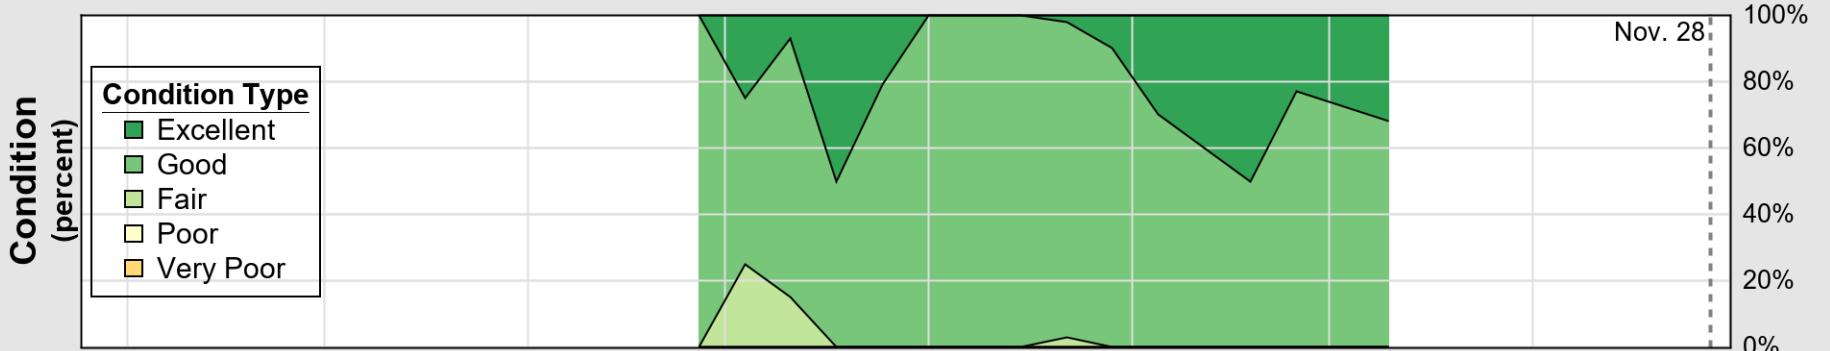

USDA

Crop Progress and Condition: Corn in Maine , 2021

NASS

Source: National Agricultural Statistics Service (NASS), Crop Progress Report

USDA

Crop Progress and Condition: Oats in Maine , 2021

NASS

Progress Year(s) ——— 2021 - - - - - 2020 2016 - 2020