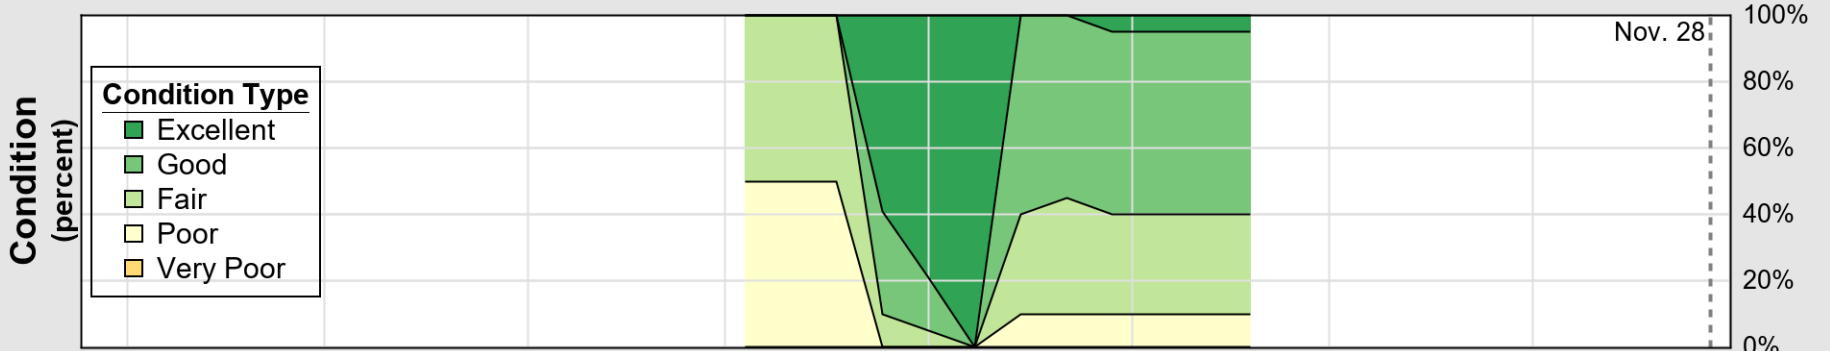

USDA

Crop Progress and Condition: Corn in Maine , 2021

NASS

Source: National Agricultural Statistics Service (NASS), Crop Progress Report

USDA

Crop Progress and Condition: Oats in Maine , 2021

NASS

Progress Year(s) ——— 2021 - - - - - 2020 2016 - 2020