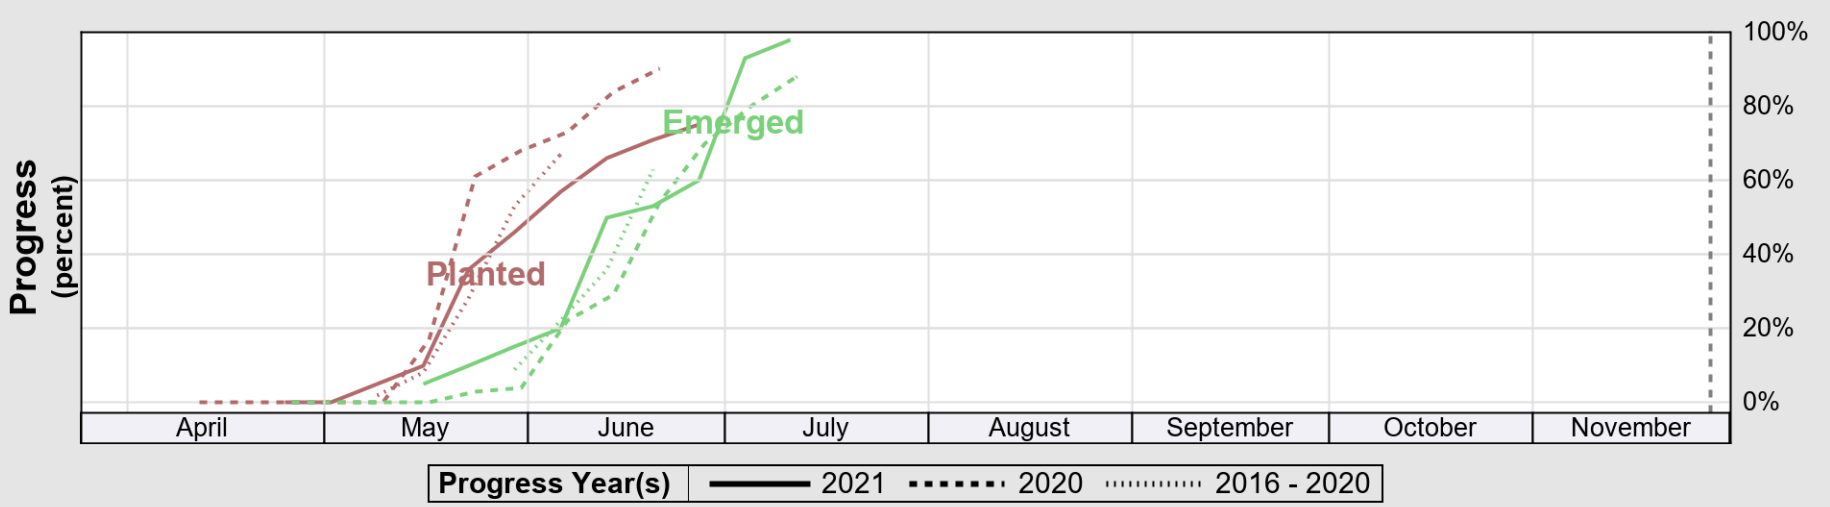

USDA

Crop Progress and Condition: Corn in Maine , 2021

NASS

Source: National Agricultural Statistics Service (NASS), Crop Progress Report

USDA

Crop Progress and Condition: Oats in Maine , 2021

NASS

Progress Year(s) ——— 2021 - - - - - 2020 2016 - 2020

Source: National Agricultural Statistics Service (NASS), Crop Progress Report

USDA

Crop Progress and Condition: Pasture and Range in Maine , 2021

NASS

Source: National Agricultural Statistics Service (NASS), Crop Progress Report