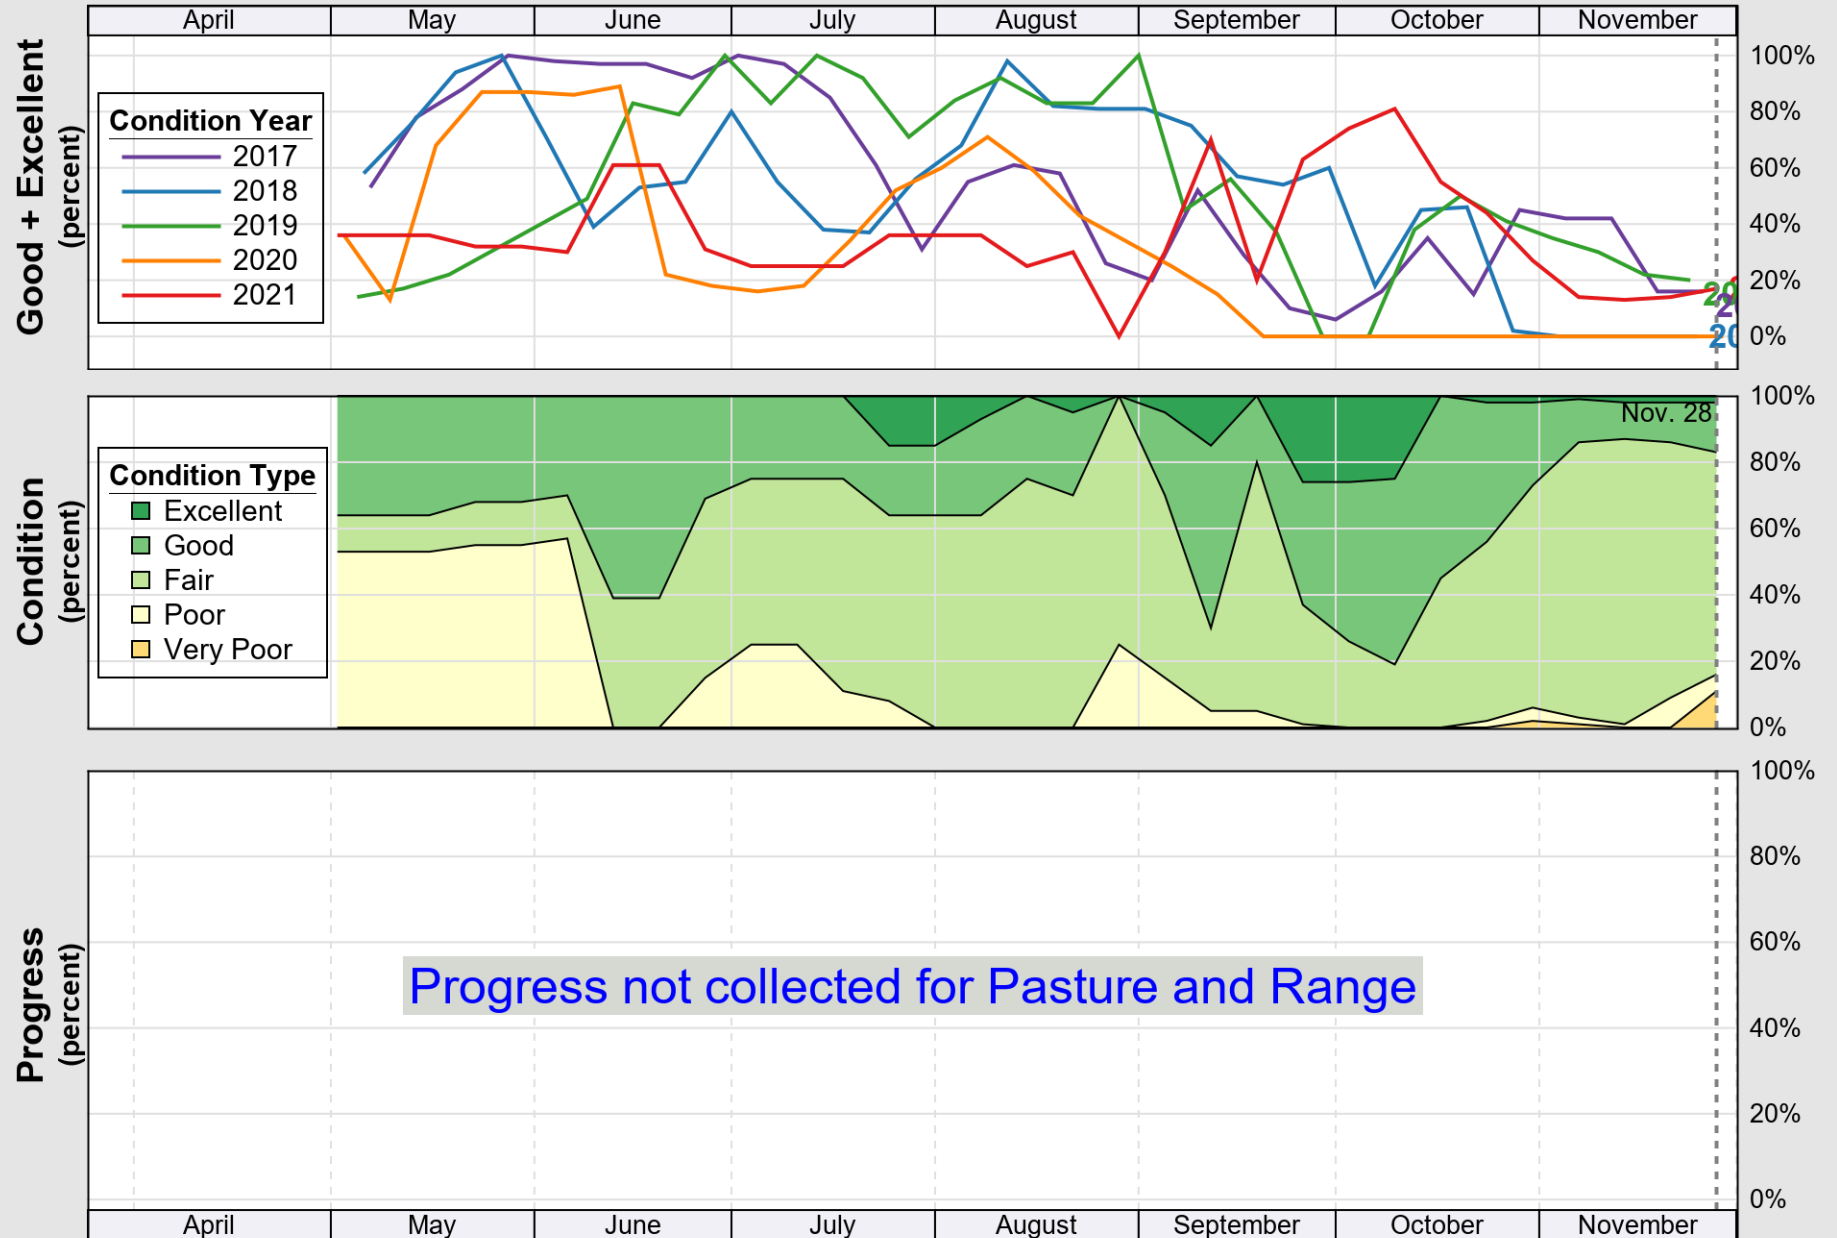

USDA

Crop Progress and Condition: Corn in Maine , 2021

NASS

Source: National Agricultural Statistics Service (NASS), Crop Progress Report

USDA

Crop Progress and Condition: Oats in Maine , 2021

NASS

Progress Year(s) ——— 2021 - - - - - 2020 2016 - 2020

Source: National Agricultural Statistics Service (NASS), Crop Progress Report

USDA

Crop Progress and Condition: Pasture and Range in Maine , 2021

NASS

Source: National Agricultural Statistics Service (NASS), Crop Progress Report