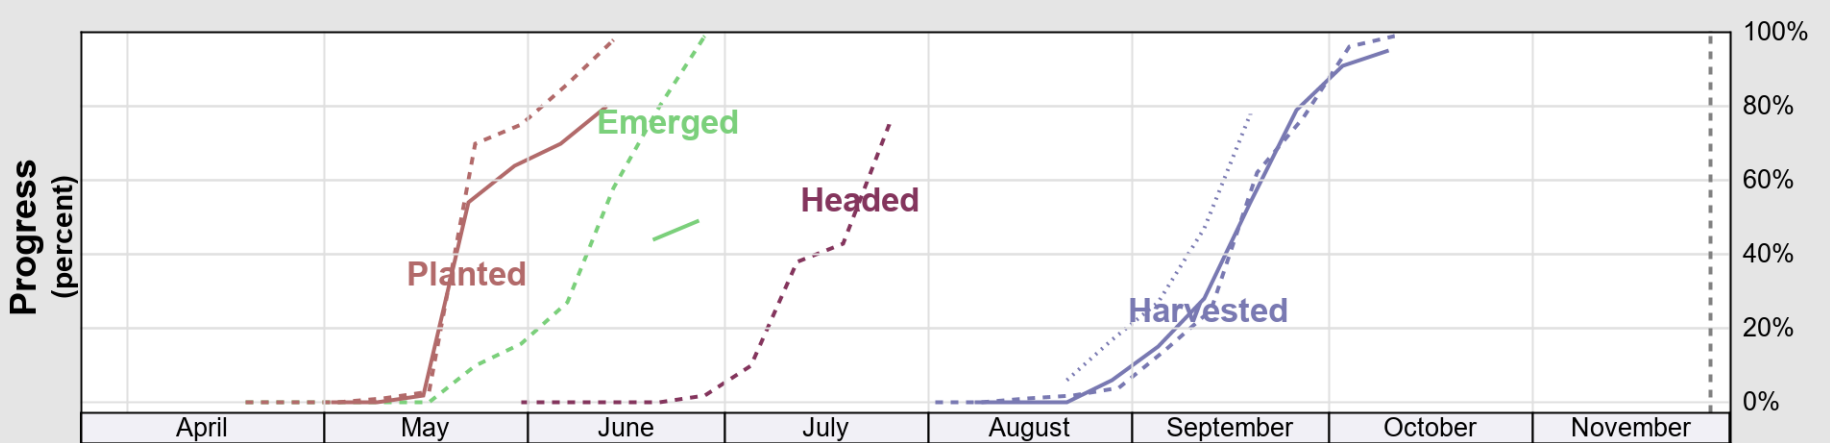

USDA

Crop Progress and Condition: Corn in Maine , 2021

NASS

Source: National Agricultural Statistics Service (NASS), Crop Progress Report

USDA

Crop Progress and Condition: Oats in Maine , 2021

NASS

Progress Year(s) ——— 2021 - - - - - 2020 2016 - 2020