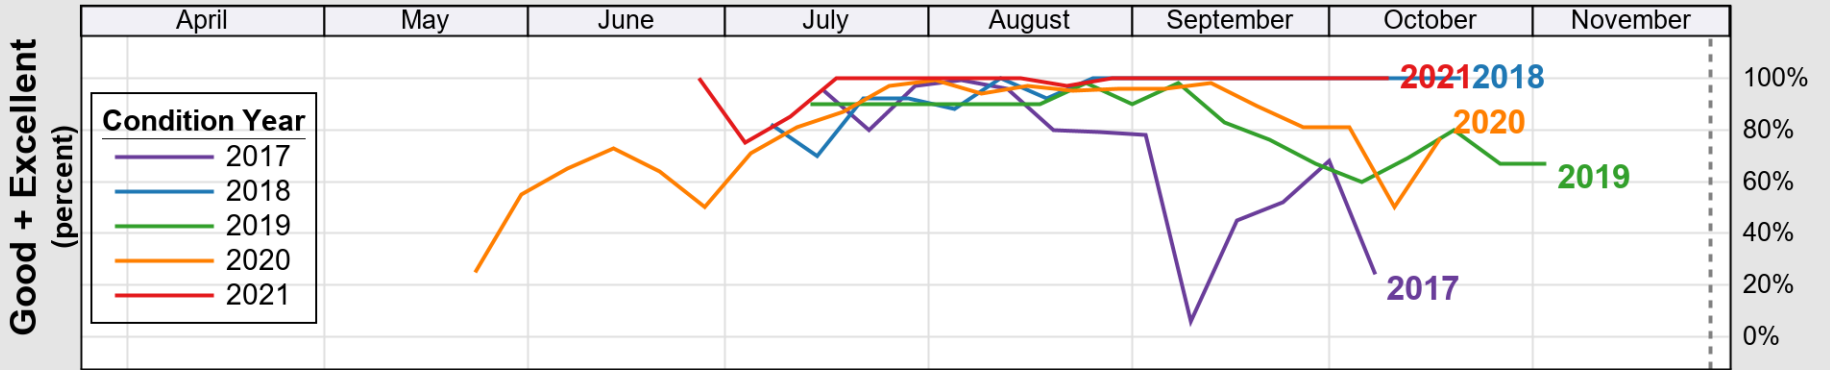

USDA

Crop Progress and Condition: Corn in Maine , 2021

NASS

Source: National Agricultural Statistics Service (NASS), Crop Progress Report

USDA

Crop Progress and Condition: Oats in Maine , 2021

NASS

Progress Year(s) ——— 2021 - - - - - 2020 2016 - 2020