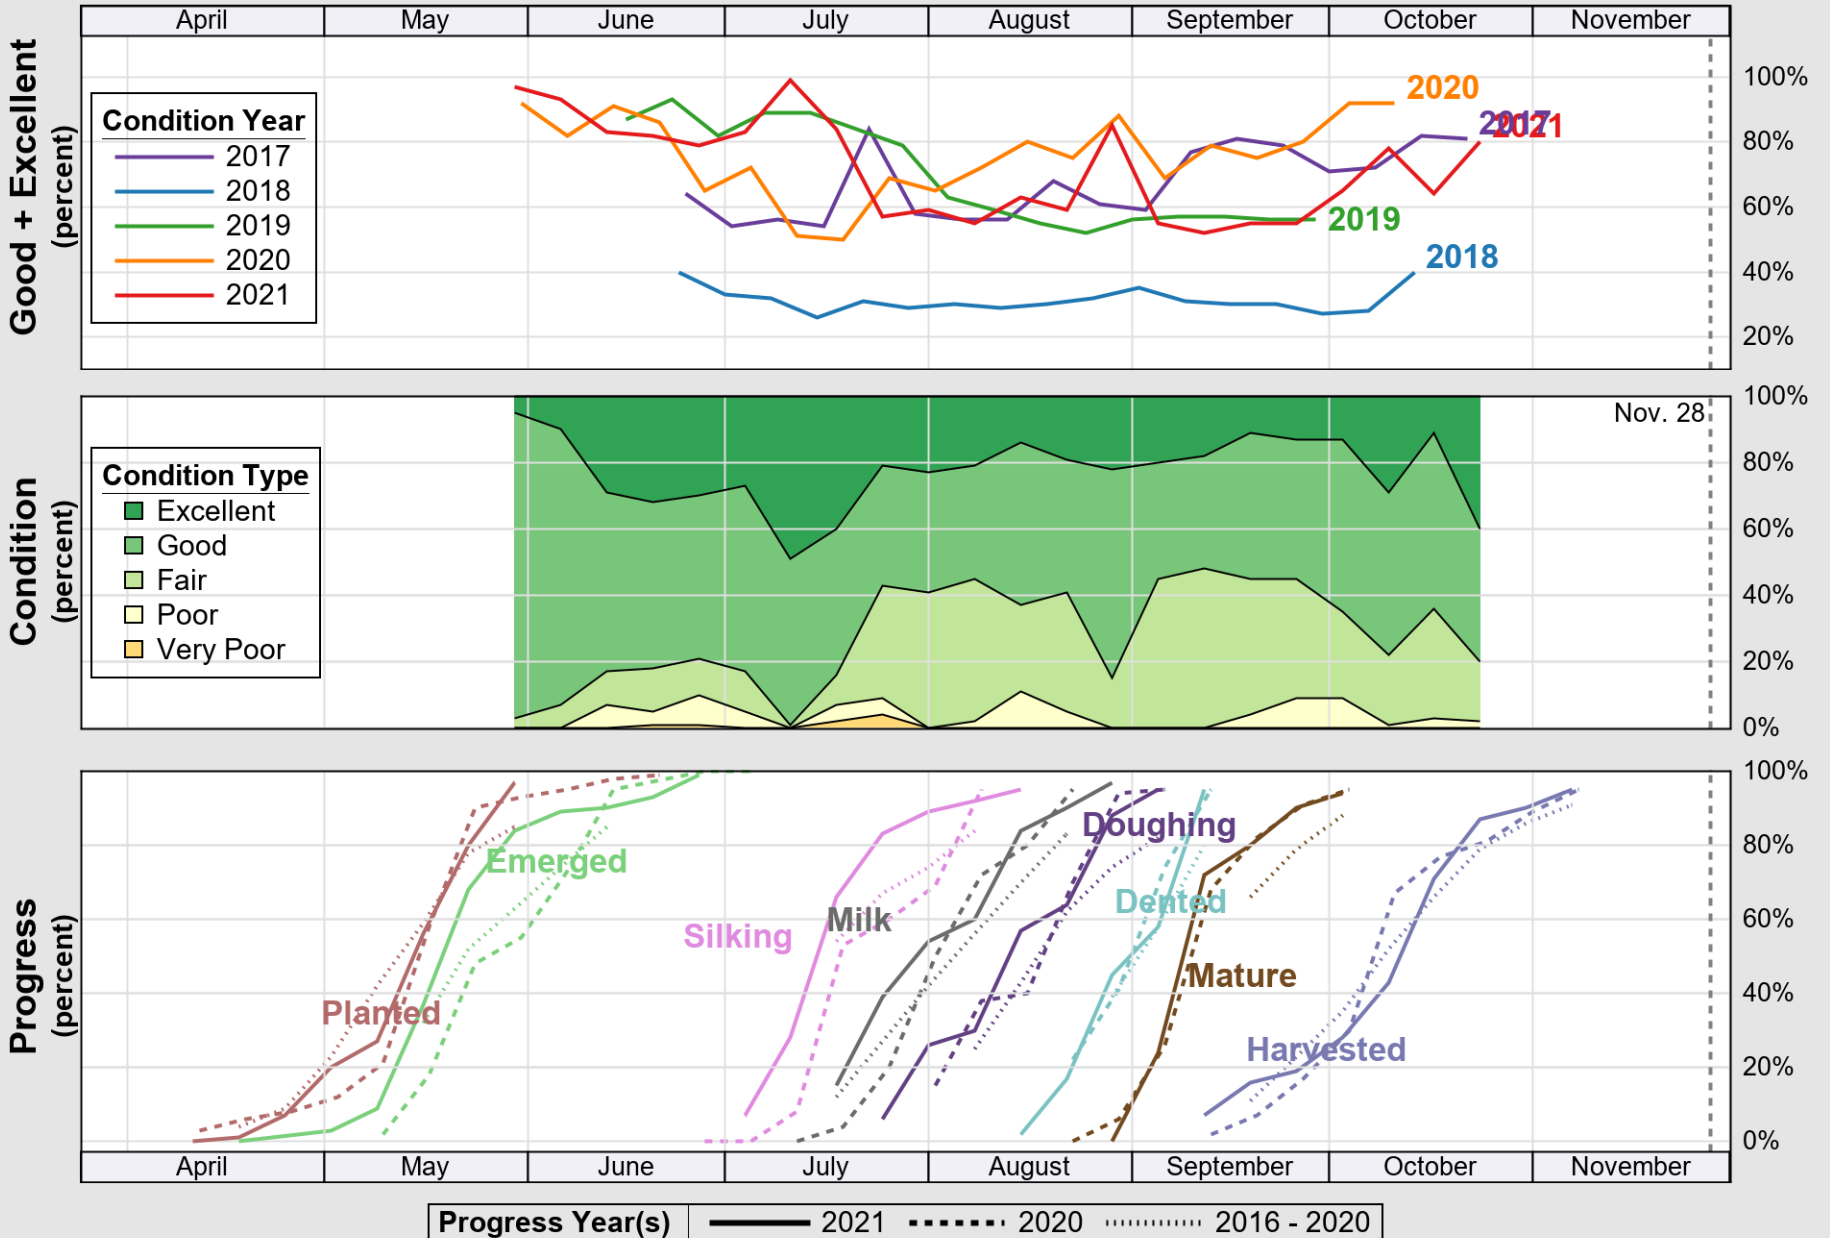

USDA

Crop Progress and Condition: Corn in Maryland , 2021

NASS

Source: National Agricultural Statistics Service (NASS), Crop Progress Report

USDA

Crop Progress and Condition: Pasture and Range in Maryland , 2021

NASS

Source: National Agricultural Statistics Service (NASS), Crop Progress Report

USDA

Crop Progress and Condition: Soybeans in Maryland , 2021

NASS

Source: National Agricultural Statistics Service (NASS), Crop Progress Report

USDA

Crop Progress and Condition: Winter Wheat in Maryland , 2021

NASS

Source: National Agricultural Statistics Service (NASS), Crop Progress Report