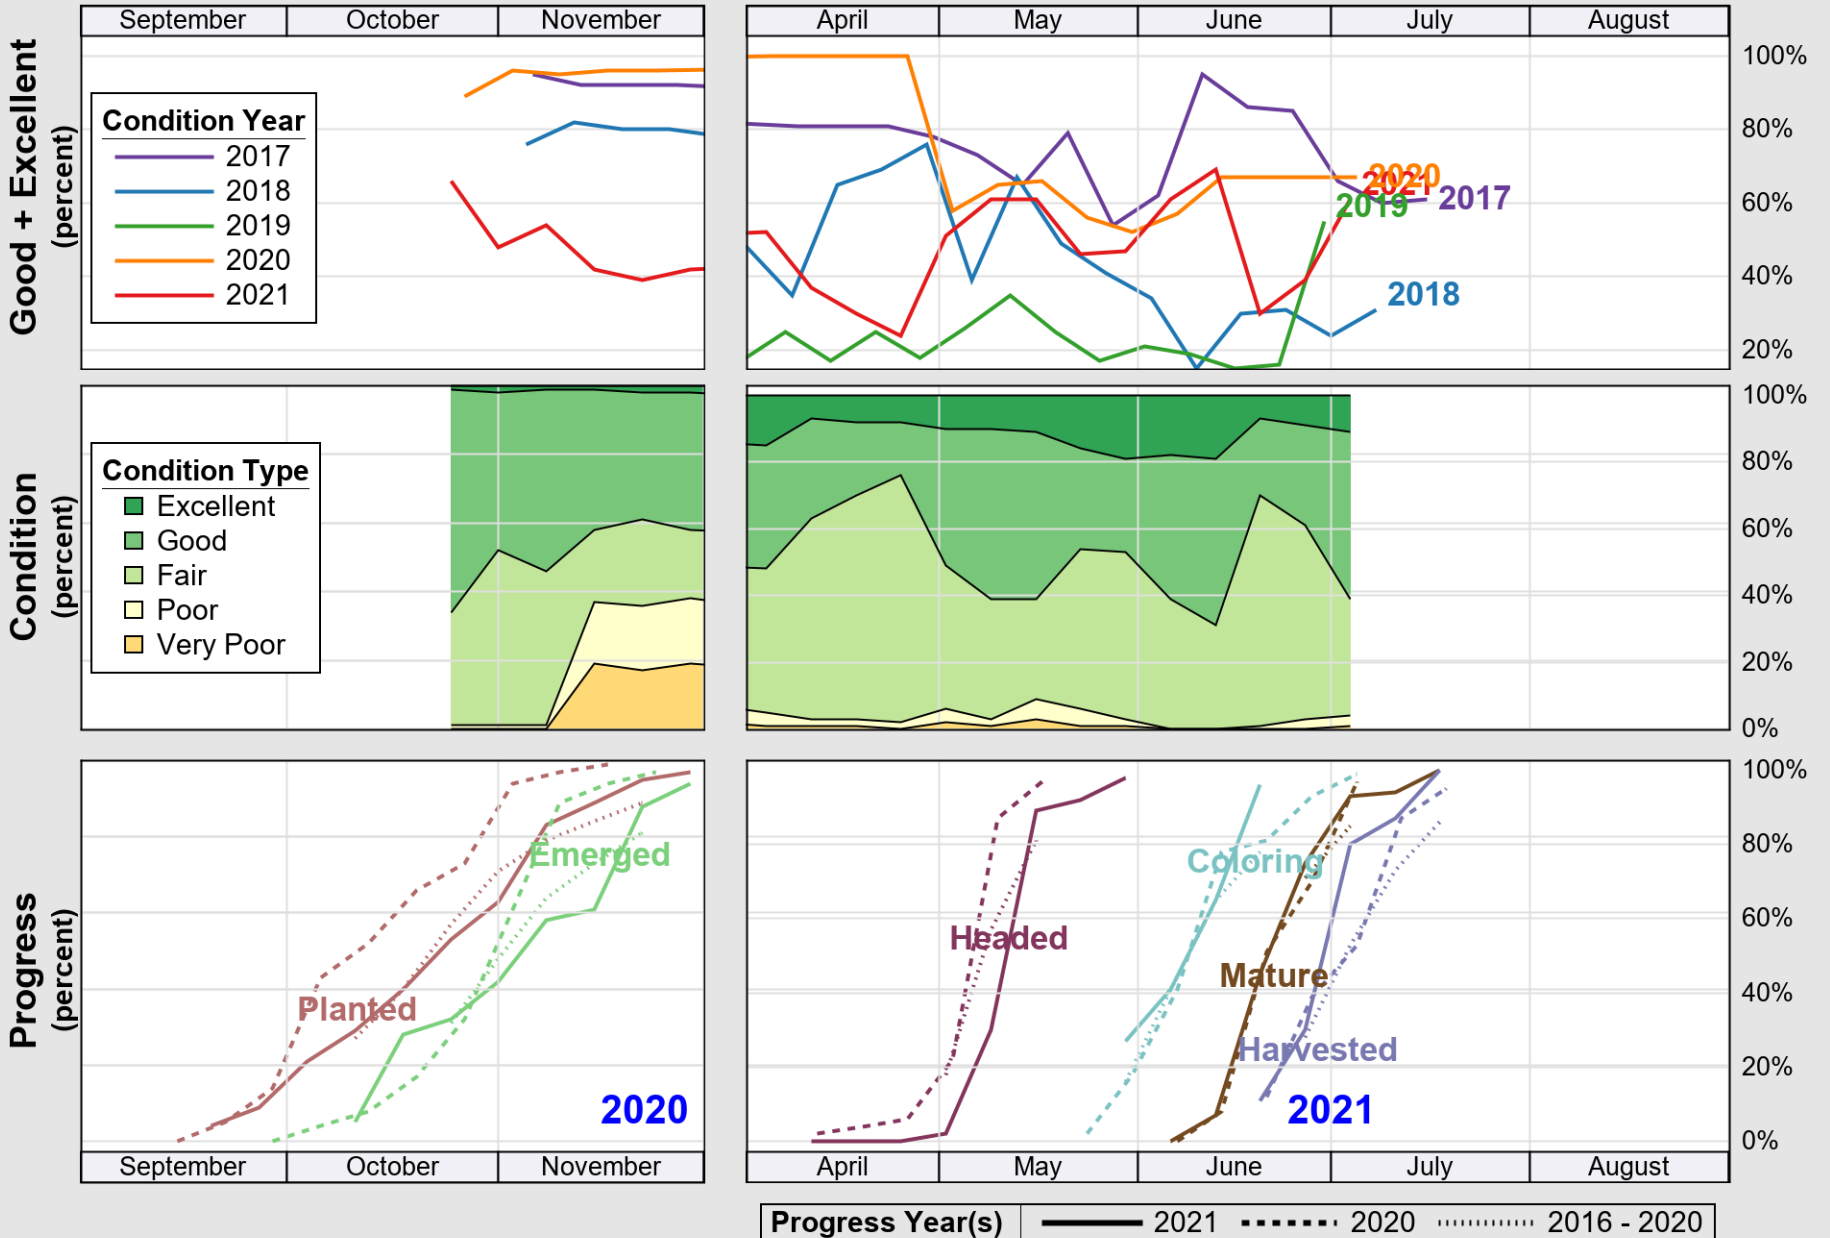

USDA

Crop Progress and Condition: Corn in Maryland , 2021

NASS

Source: National Agricultural Statistics Service (NASS), Crop Progress Report

USDA

Crop Progress and Condition: Pasture and Range in Maryland , 2021

NASS

Source: National Agricultural Statistics Service (NASS), Crop Progress Report

USDA

Crop Progress and Condition: Soybeans in Maryland , 2021

NASS

Source: National Agricultural Statistics Service (NASS), Crop Progress Report

USDA

Crop Progress and Condition: Winter Wheat in Maryland , 2021

NASS

Source: National Agricultural Statistics Service (NASS), Crop Progress Report