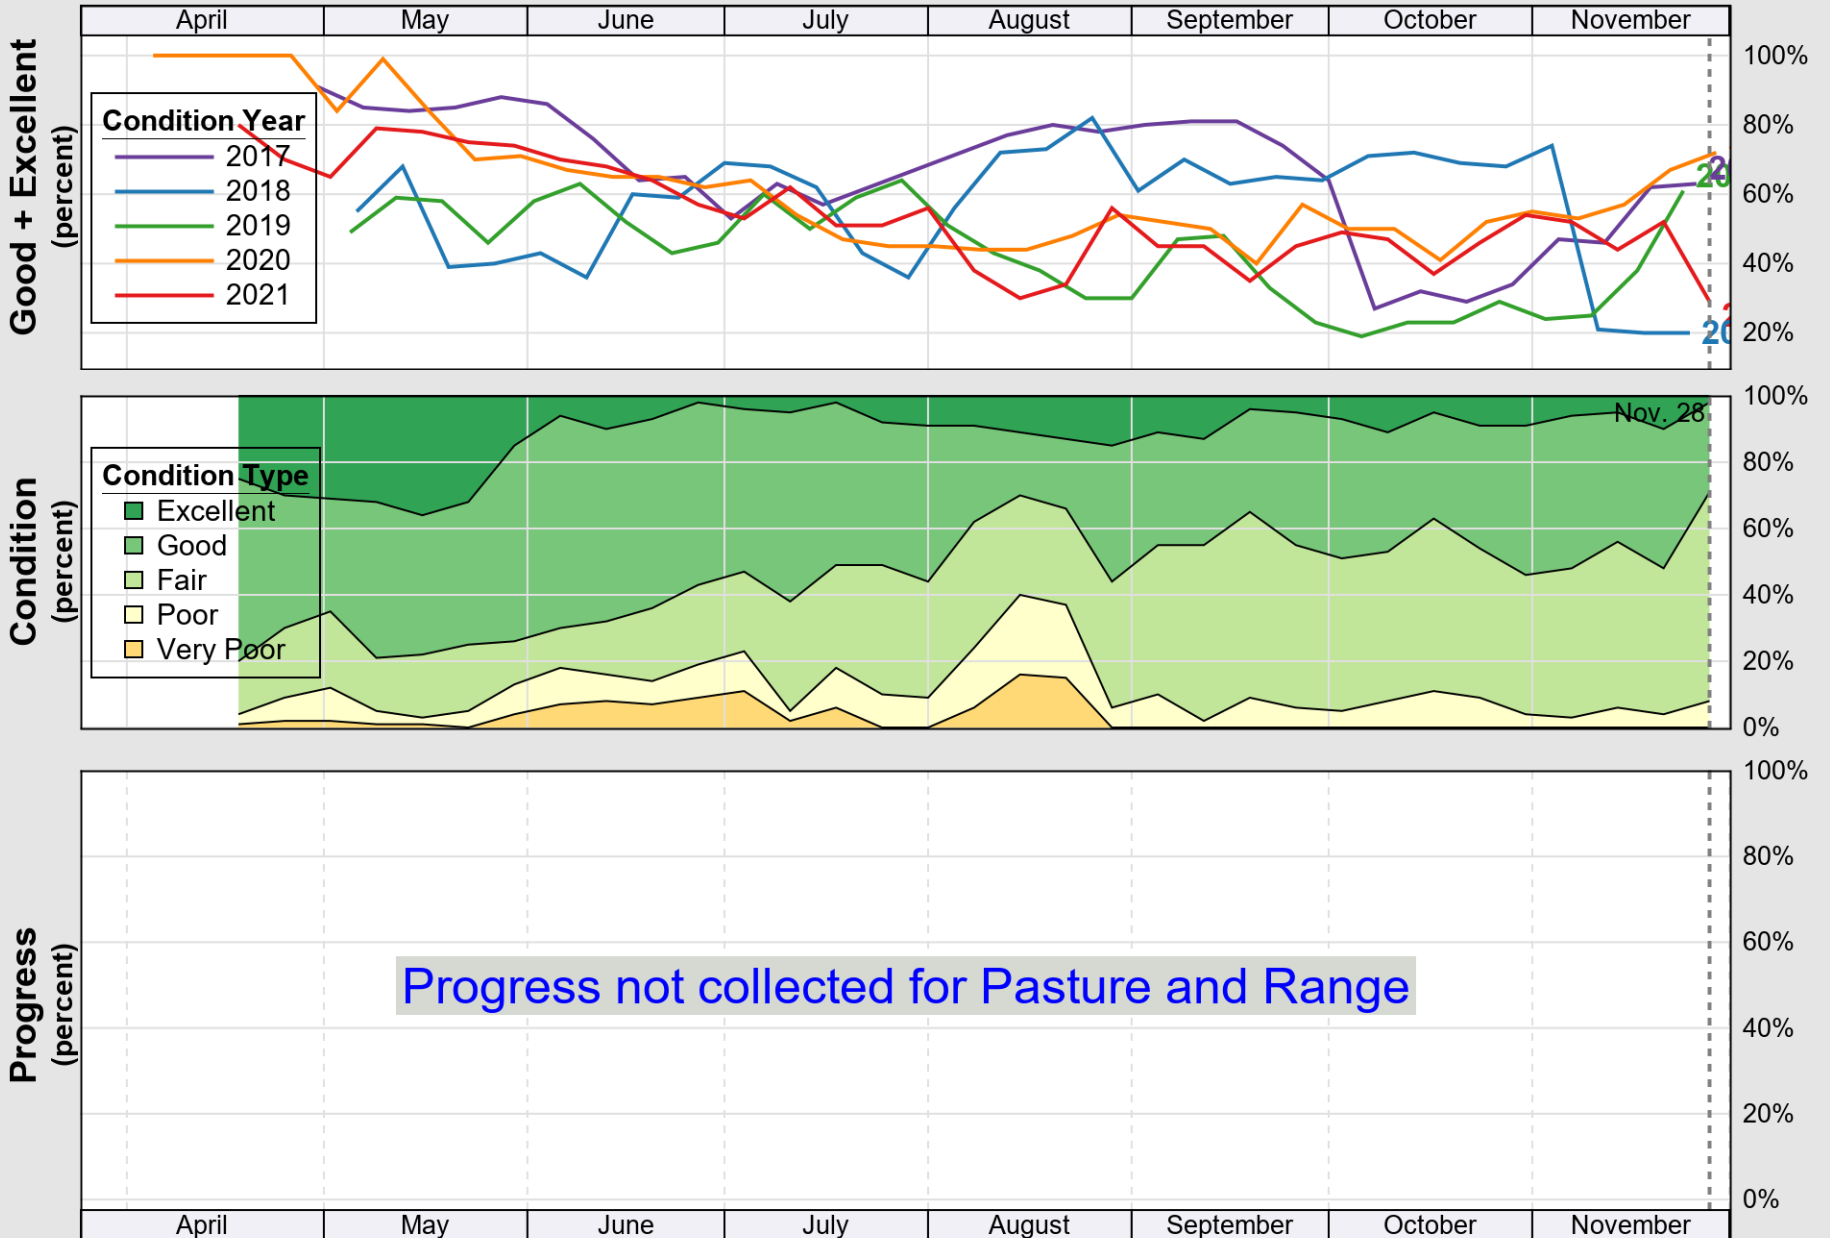

USDA

Crop Progress and Condition: Corn in Maryland , 2021

NASS

Source: National Agricultural Statistics Service (NASS), Crop Progress Report

USDA

Crop Progress and Condition: Pasture and Range in Maryland , 2021

NASS

Source: National Agricultural Statistics Service (NASS), Crop Progress Report

USDA

Crop Progress and Condition: Soybeans in Maryland , 2021

NASS

Source: National Agricultural Statistics Service (NASS), Crop Progress Report

USDA

Crop Progress and Condition: Winter Wheat in Maryland , 2021

NASS

Source: National Agricultural Statistics Service (NASS), Crop Progress Report