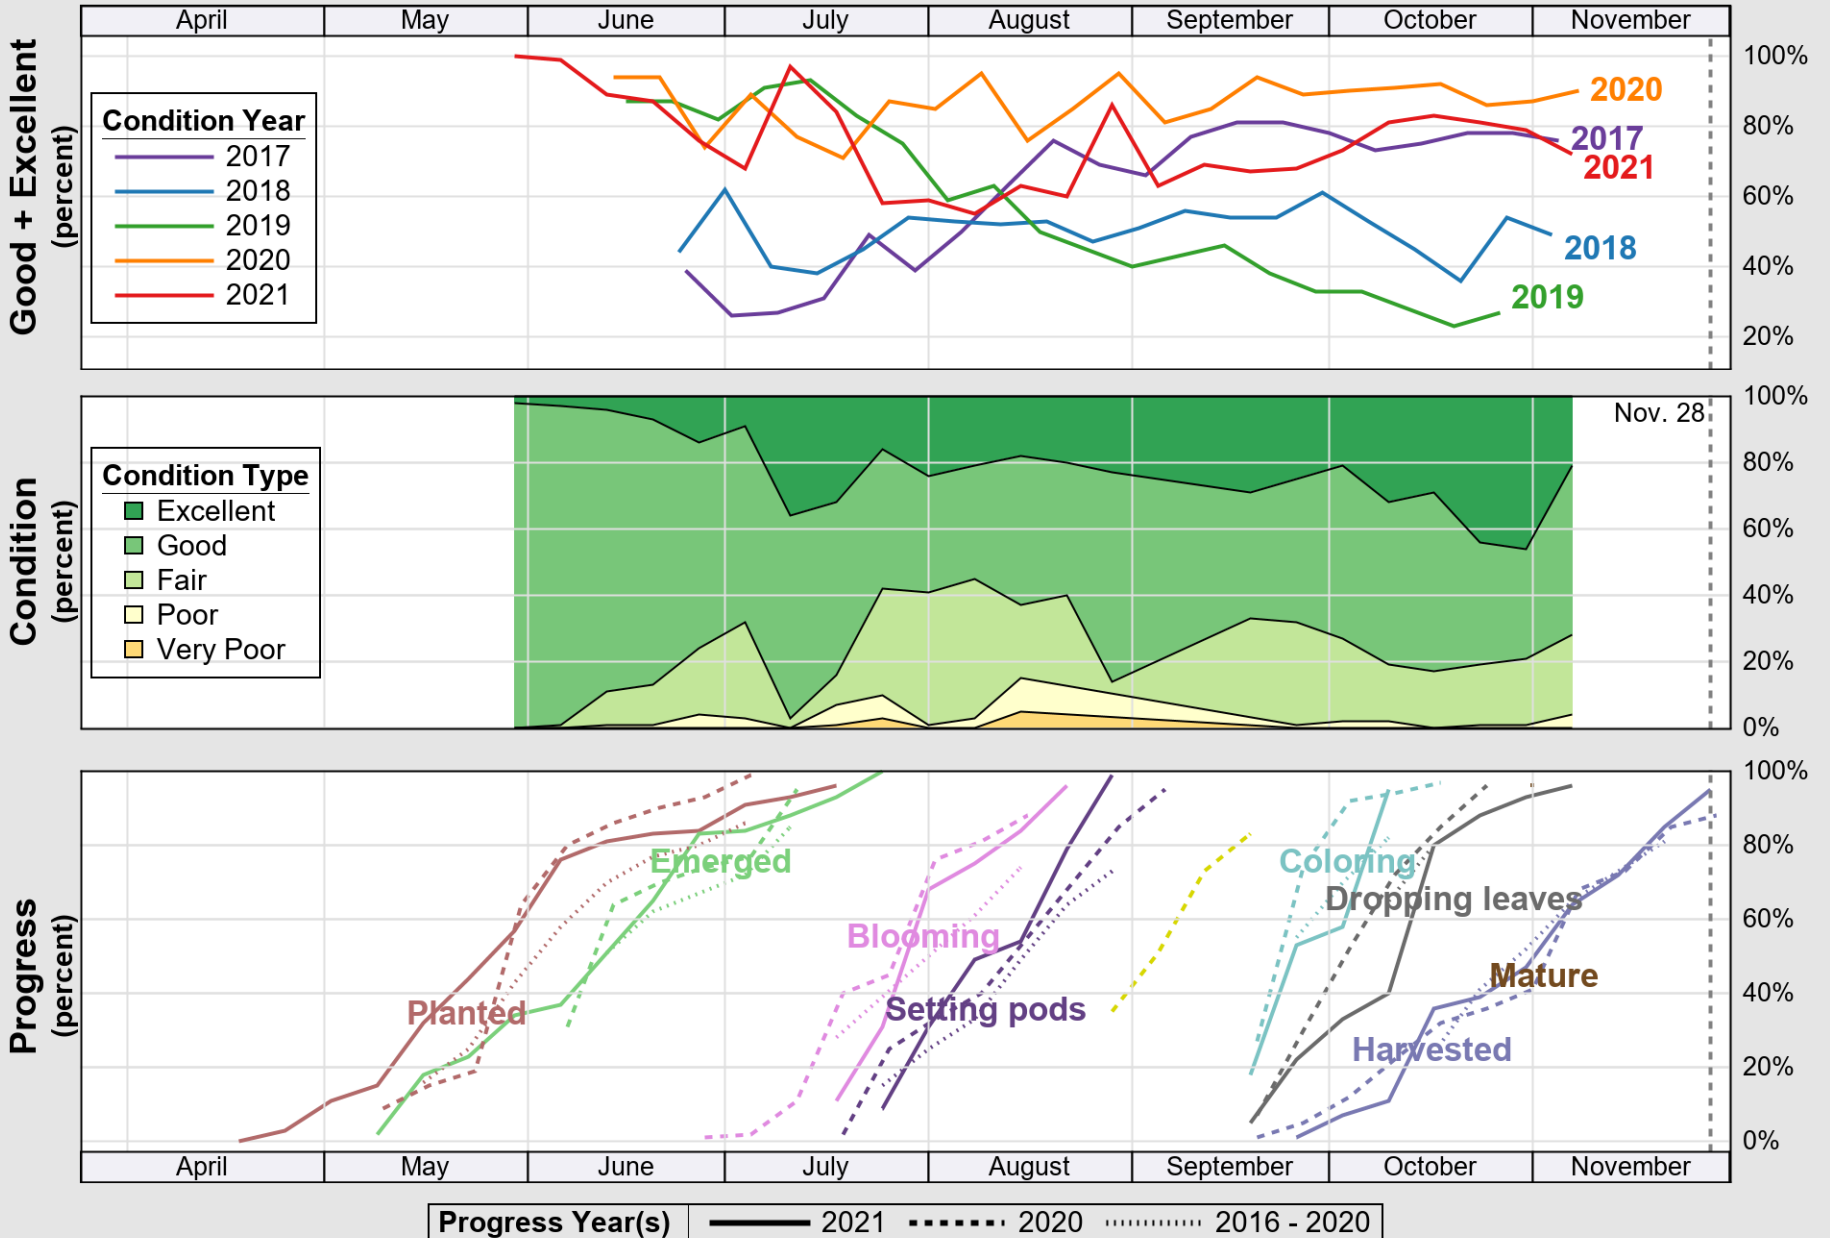

NASS

Source: National Agricultural Statistics Service (NASS), Crop Progress Report

USDA

Crop Progress and Condition: Soybeans in Maryland , 2021

NASS

Source: National Agricultural Statistics Service (NASS), Crop Progress Report

USDA

Crop Progress and Condition: Winter Wheat in Maryland , 2021

NASS

Source: National Agricultural Statistics Service (NASS), Crop Progress Report