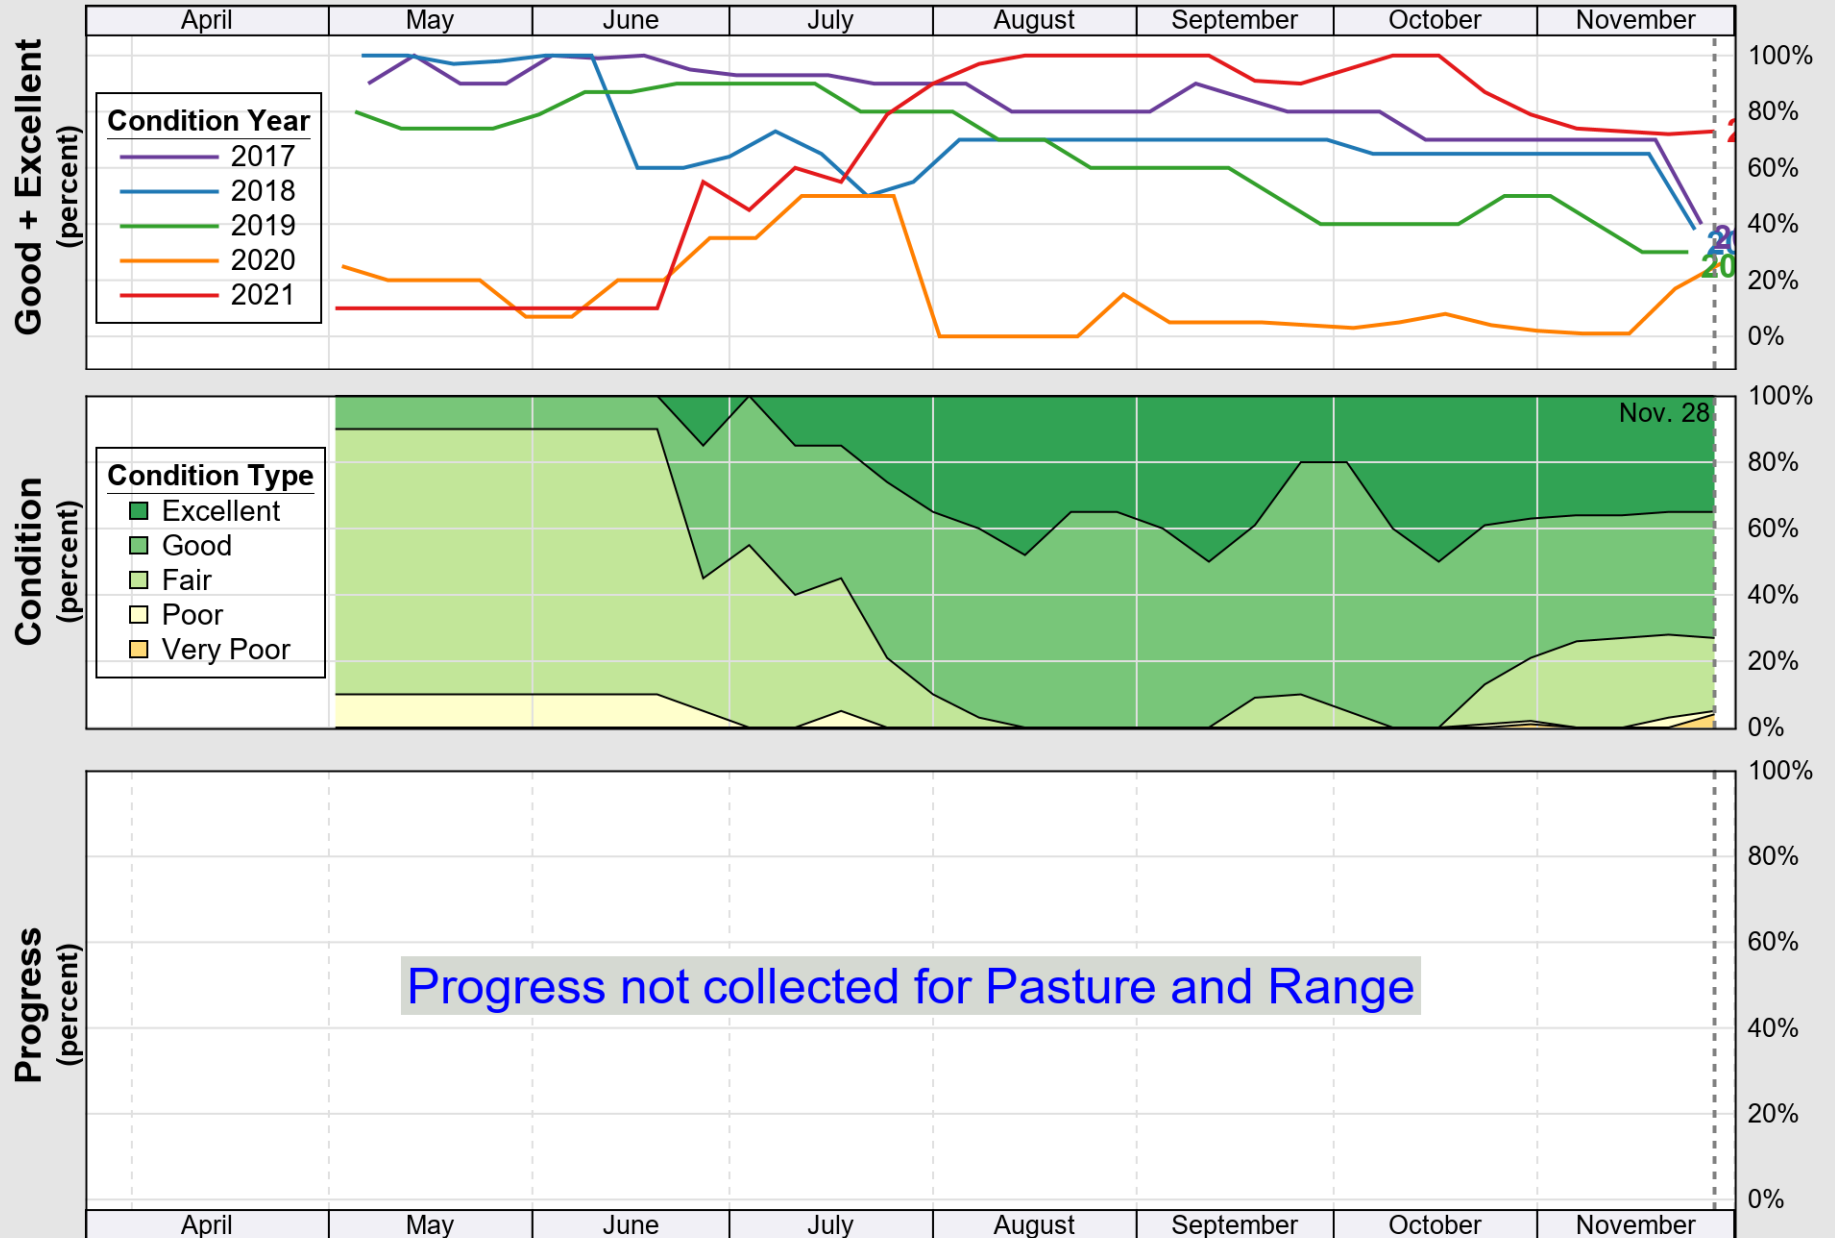

USDA

Crop Progress and Condition: Corn in Massachusetts , 2021

NASS

Source: National Agricultural Statistics Service (NASS), Crop Progress Report

USDA Crop Progress and Condition: Pasture and Range in Massachusetts , 2021 NASS

Source: National Agricultural Statistics Service (NASS), Crop Progress Report