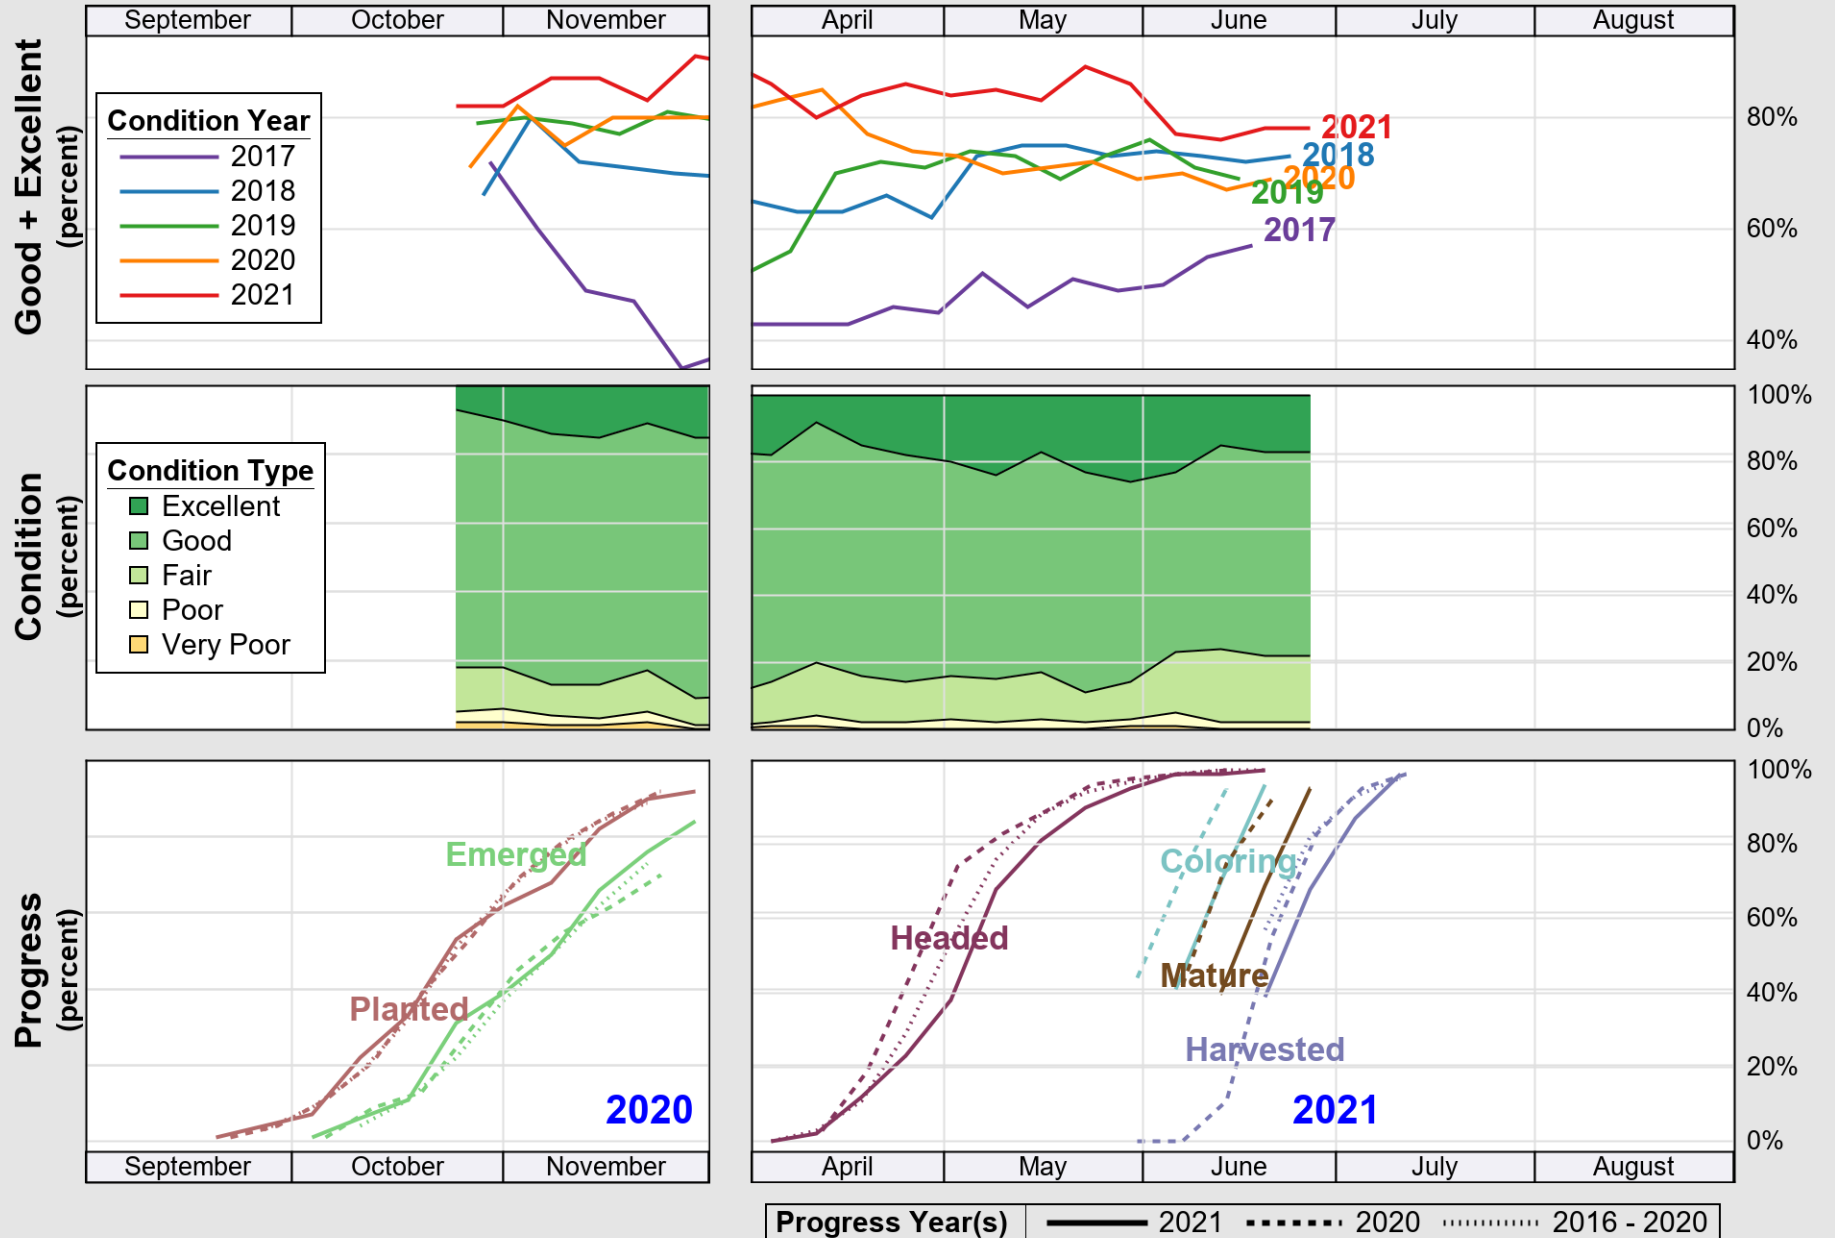

USDA

Crop Progress and Condition: Corn in Kentucky , 2021

NASS

Source: National Agricultural Statistics Service (NASS), Crop Progress Report

USDA

Crop Progress and Condition: Pasture and Range in Kentucky , 2021

NASS

Source: National Agricultural Statistics Service (NASS), Crop Progress Report

USDA

Crop Progress and Condition: Soybeans in Kentucky , 2021

NASS

Source: National Agricultural Statistics Service (NASS), Crop Progress Report

USDA

Crop Progress and Condition: Winter Wheat in Kentucky , 2021

NASS

Source: National Agricultural Statistics Service (NASS), Crop Progress Report