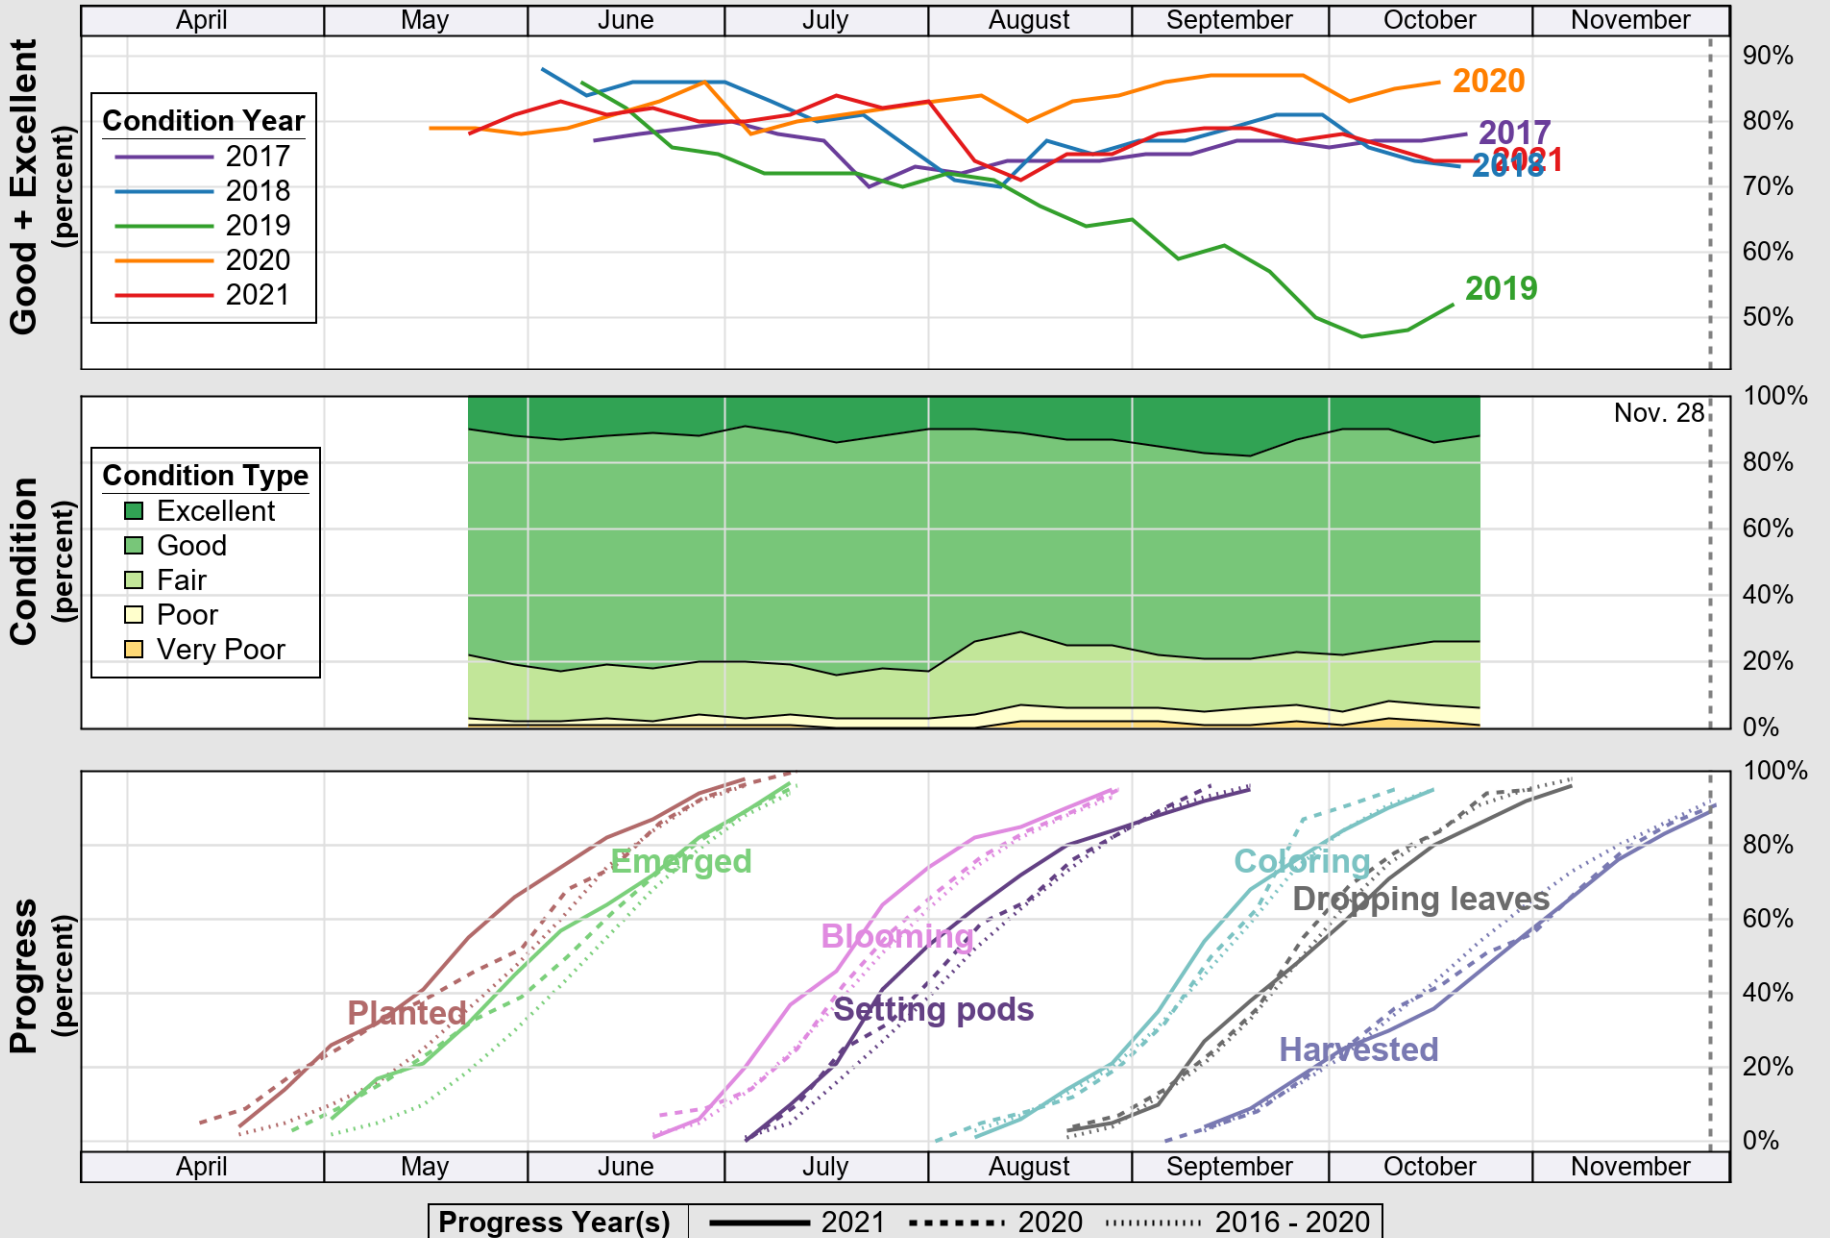

USDA

Crop Progress and Condition: Corn in Kentucky , 2021

NASS

Source: National Agricultural Statistics Service (NASS), Crop Progress Report

USDA

Crop Progress and Condition: Pasture and Range in Kentucky , 2021

NASS

Source: National Agricultural Statistics Service (NASS), Crop Progress Report

USDA

Crop Progress and Condition: Soybeans in Kentucky , 2021

NASS

Source: National Agricultural Statistics Service (NASS), Crop Progress Report

USDA

Crop Progress and Condition: Winter Wheat in Kentucky , 2021

NASS

Source: National Agricultural Statistics Service (NASS), Crop Progress Report