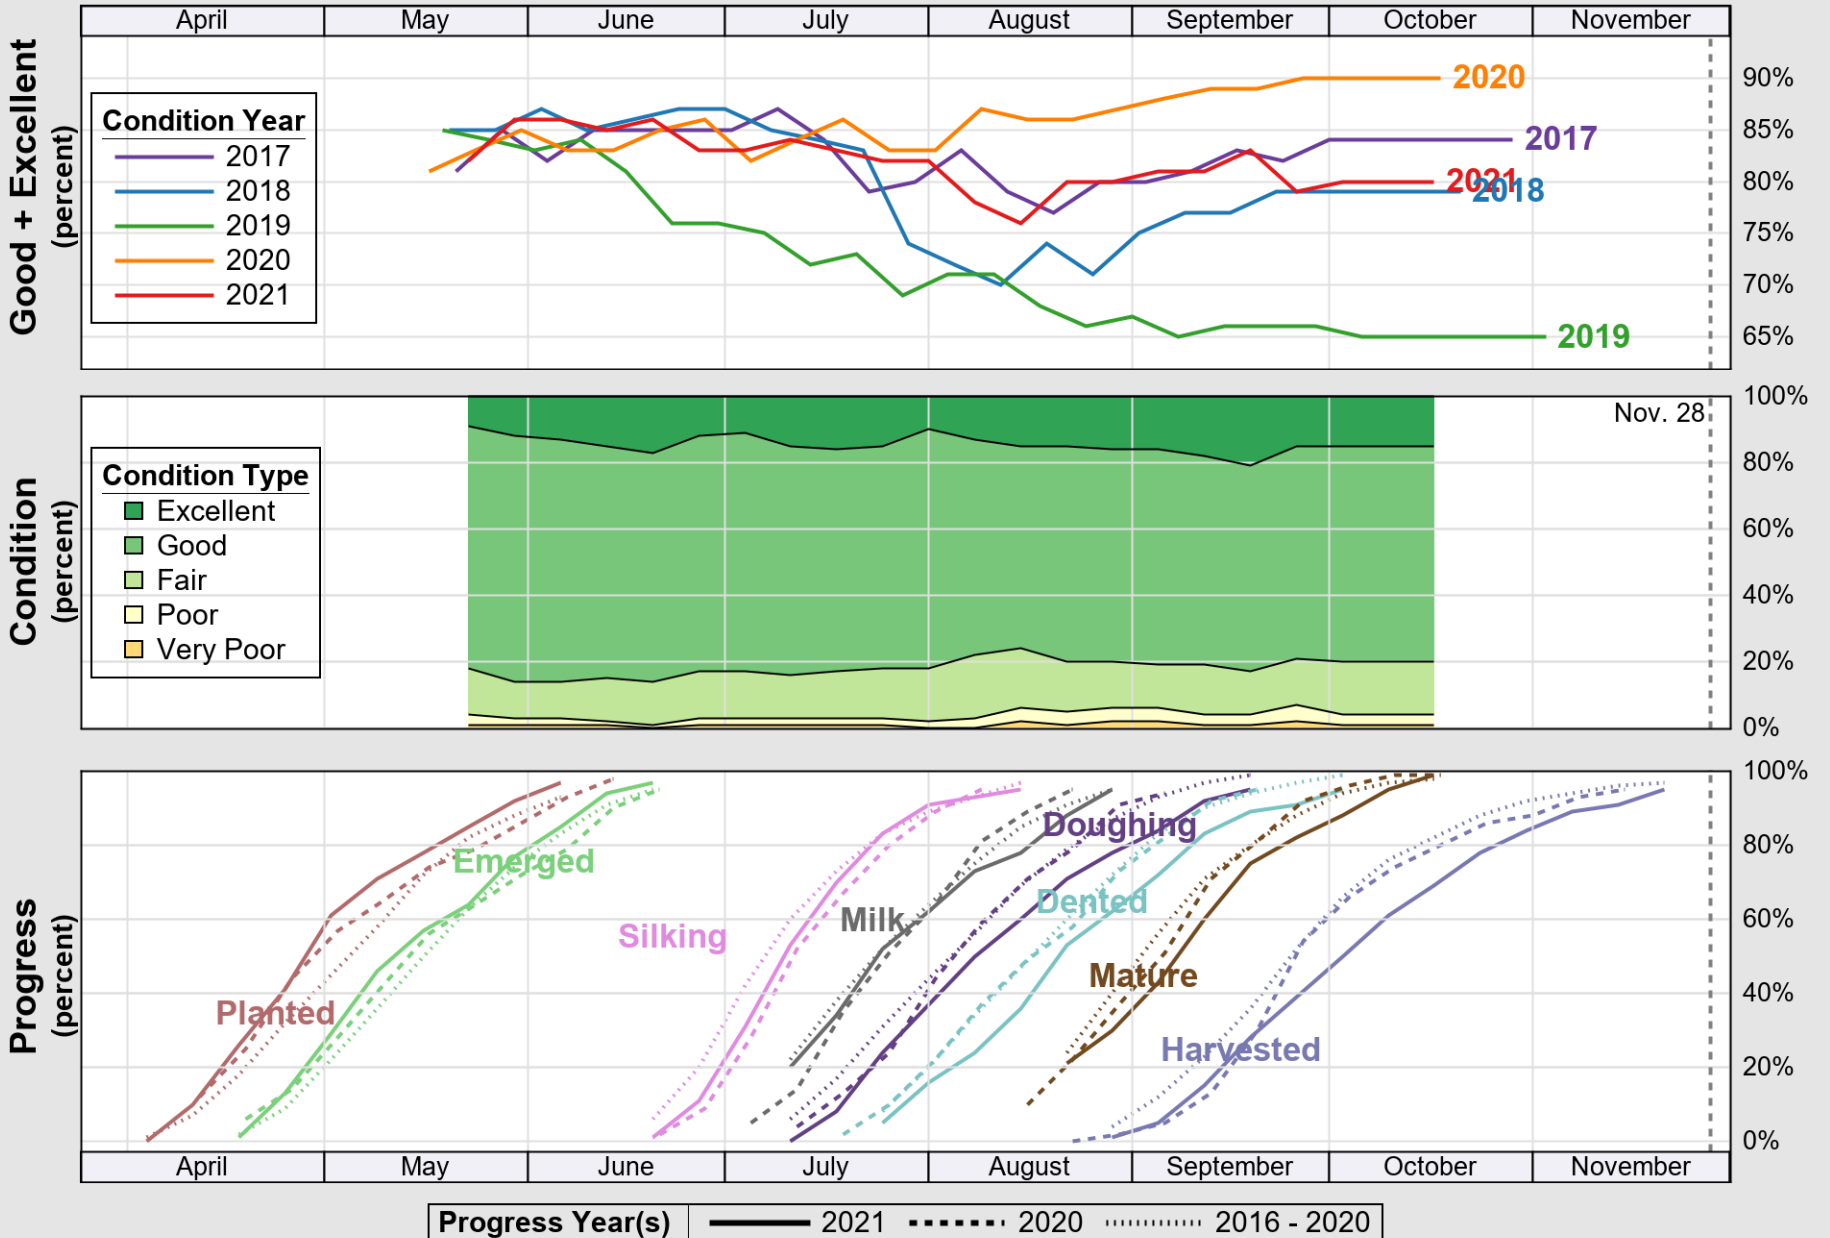

USDA

Crop Progress and Condition: Corn in Kentucky , 2021

NASS

Source: National Agricultural Statistics Service (NASS), Crop Progress Report

USDA

Crop Progress and Condition: Pasture and Range in Kentucky , 2021

NASS

Source: National Agricultural Statistics Service (NASS), Crop Progress Report

USDA

Crop Progress and Condition: Soybeans in Kentucky , 2021

NASS

Source: National Agricultural Statistics Service (NASS), Crop Progress Report

USDA

Crop Progress and Condition: Winter Wheat in Kentucky , 2021

NASS

Source: National Agricultural Statistics Service (NASS), Crop Progress Report