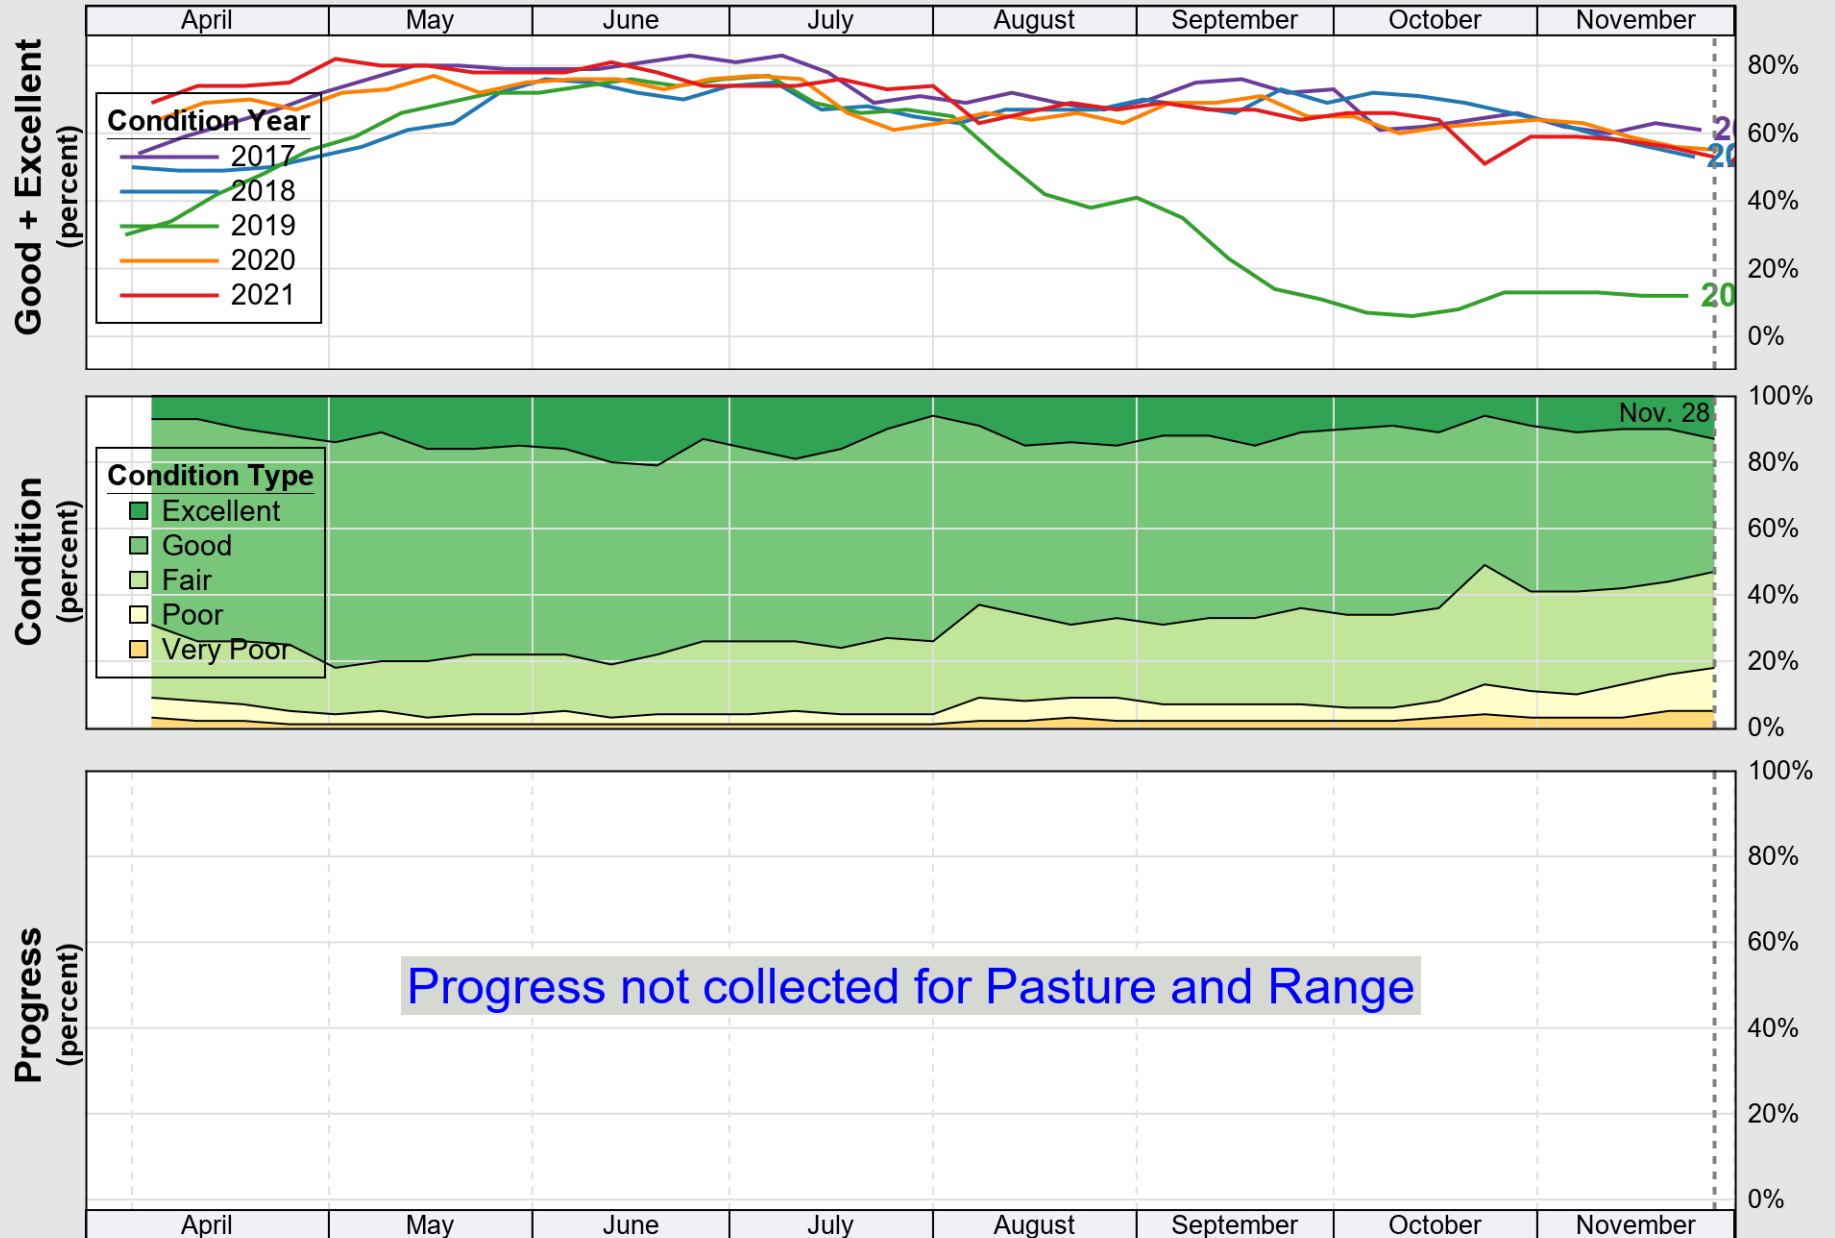

USDA

Crop Progress and Condition: Corn in Kentucky , 2021

NASS

Source: National Agricultural Statistics Service (NASS), Crop Progress Report

USDA

Crop Progress and Condition: Pasture and Range in Kentucky , 2021

NASS

Source: National Agricultural Statistics Service (NASS), Crop Progress Report

USDA

Crop Progress and Condition: Soybeans in Kentucky , 2021

NASS

Source: National Agricultural Statistics Service (NASS), Crop Progress Report

USDA

Crop Progress and Condition: Winter Wheat in Kentucky , 2021

NASS

Source: National Agricultural Statistics Service (NASS), Crop Progress Report