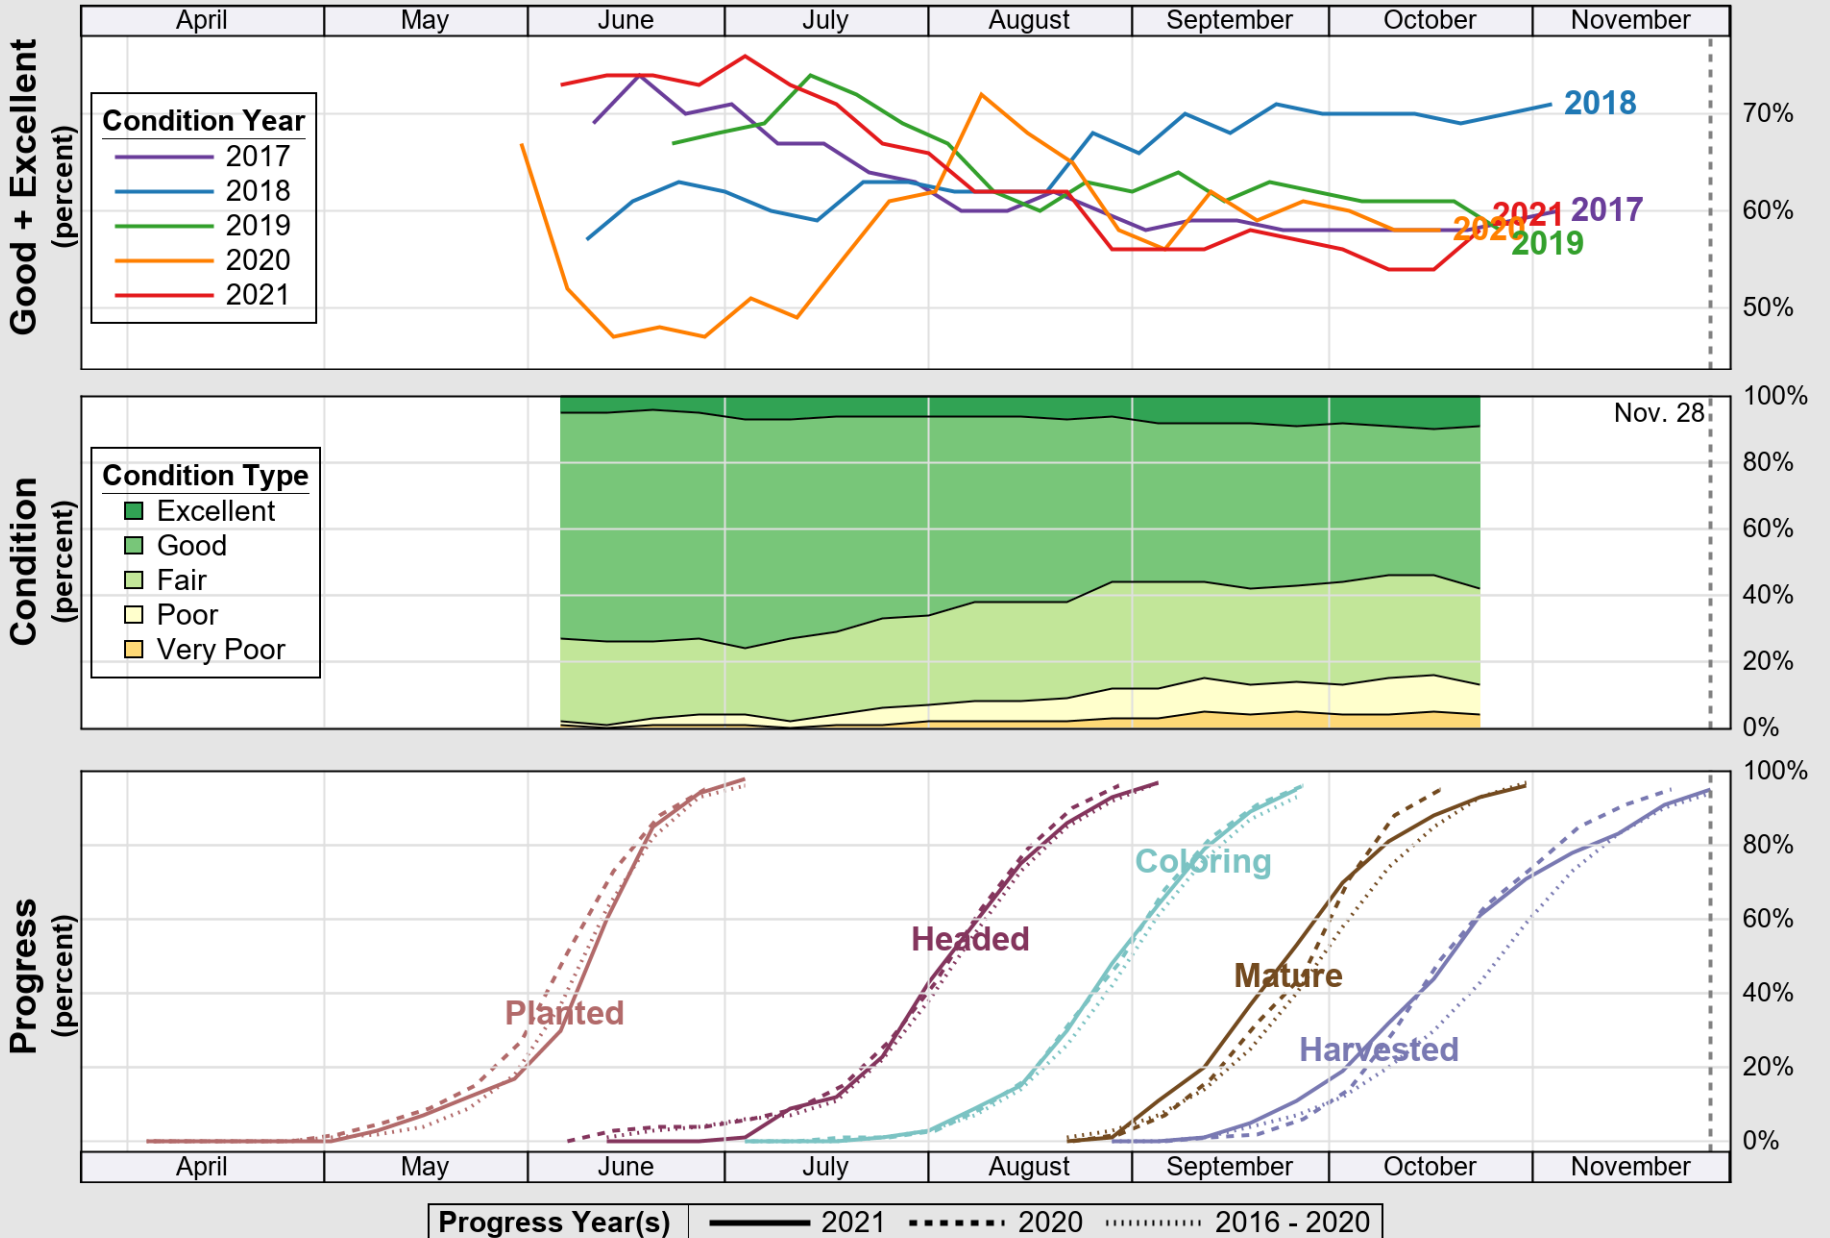

# Crop Progress and Condition: Cotton in Kansas , 2021

NASS

Source: National Agricultural Statistics Service (NASS), Crop Progress Report

USDA

# Crop Progress and Condition: Pasture and Range in Kansas , 2021

NASS

Source: National Agricultural Statistics Service (NASS), Crop Progress Report

USDA

# Crop Progress and Condition: Sorghum in Kansas , 2021

NASS

Source: National Agricultural Statistics Service (NASS), Crop Progress Report

USDA