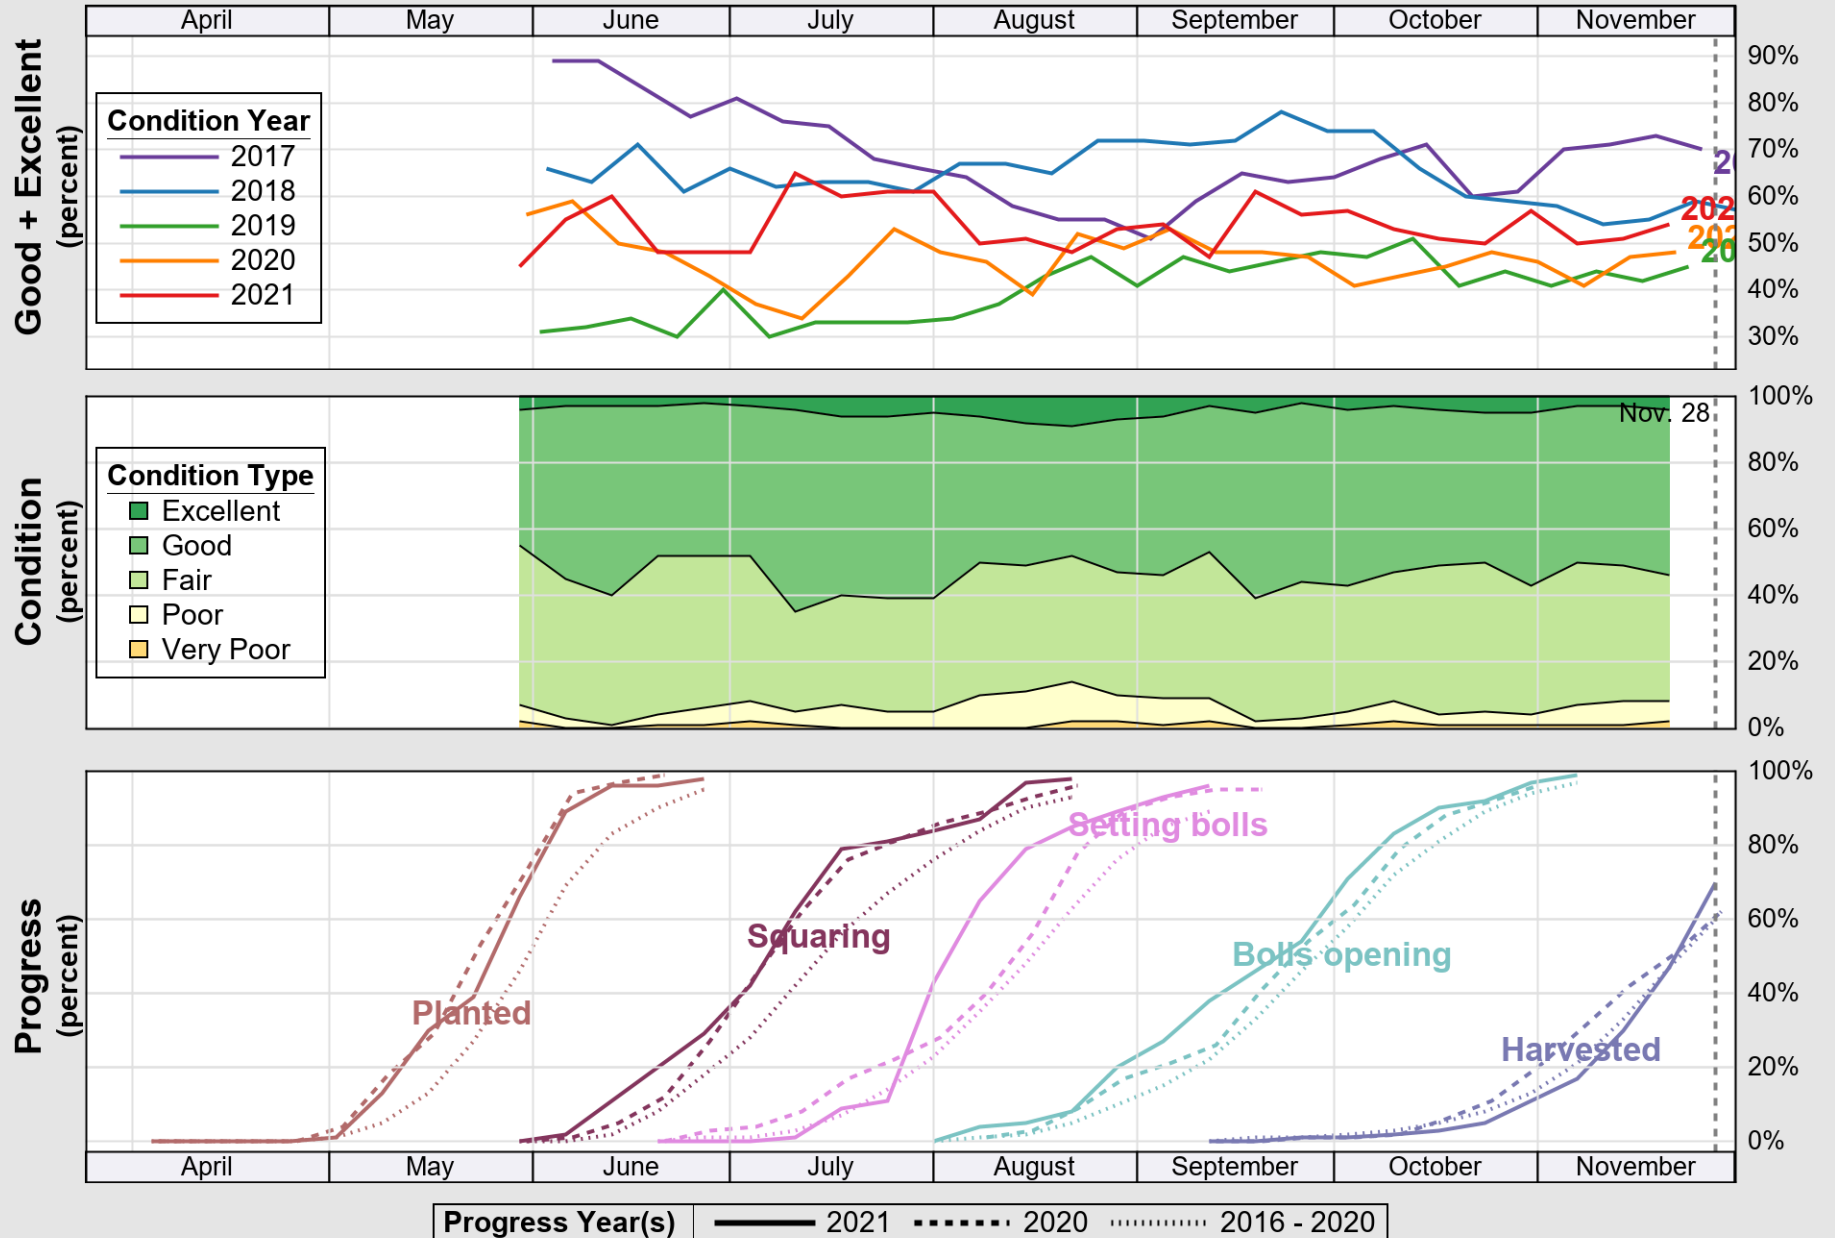

# Crop Progress and Condition: Corn in Kansas , 2021

NASS

Source: National Agricultural Statistics Service (NASS), Crop Progress Report

USDA

# Crop Progress and Condition: Cotton in Kansas , 2021

NASS

Source: National Agricultural Statistics Service (NASS), Crop Progress Report

USDA

# Crop Progress and Condition: Pasture and Range in Kansas , 2021

NASS

Source: National Agricultural Statistics Service (NASS), Crop Progress Report

USDA