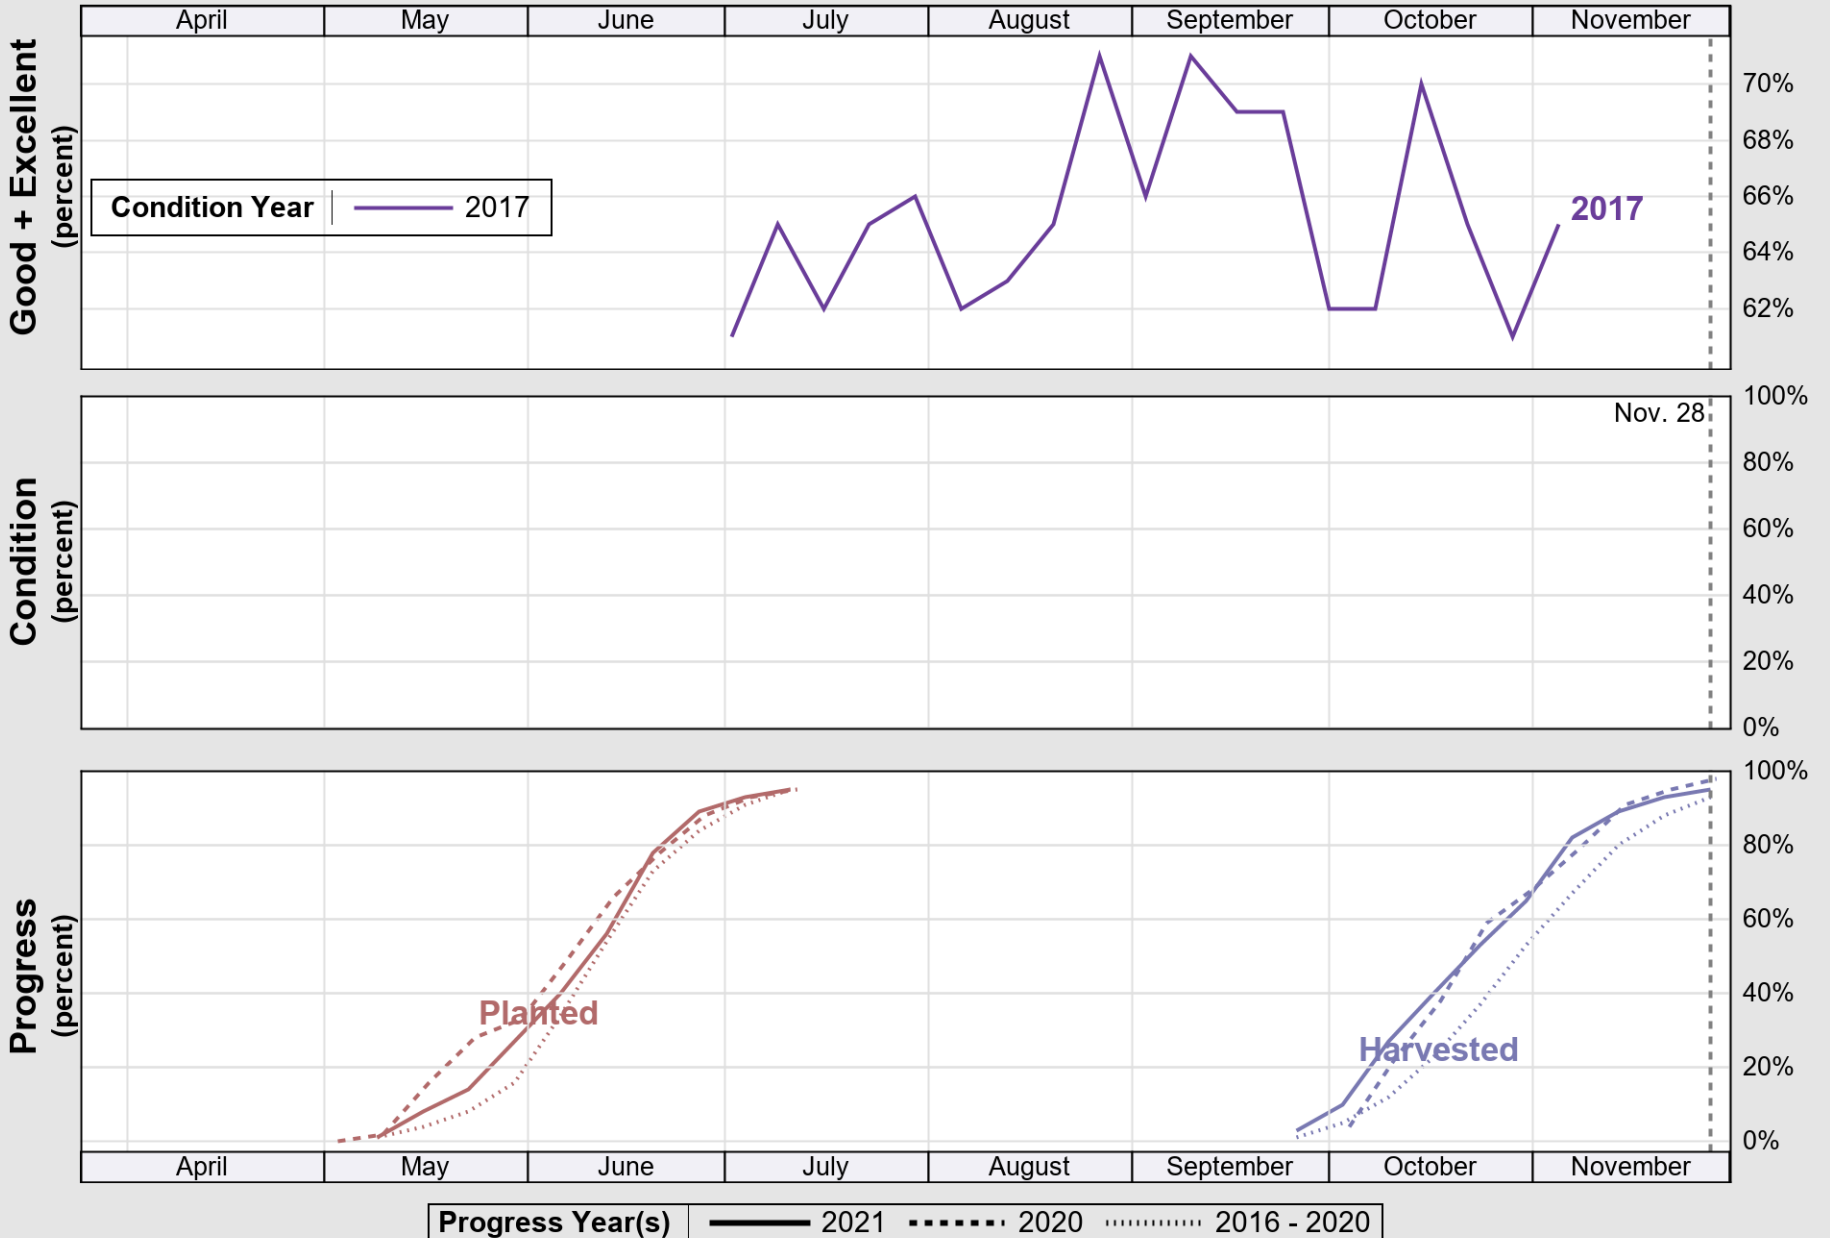

USDA

Crop Progress and Condition: Sunflower in Kansas , 2021

NASS

Source: National Agricultural Statistics Service (NASS), Crop Progress Report