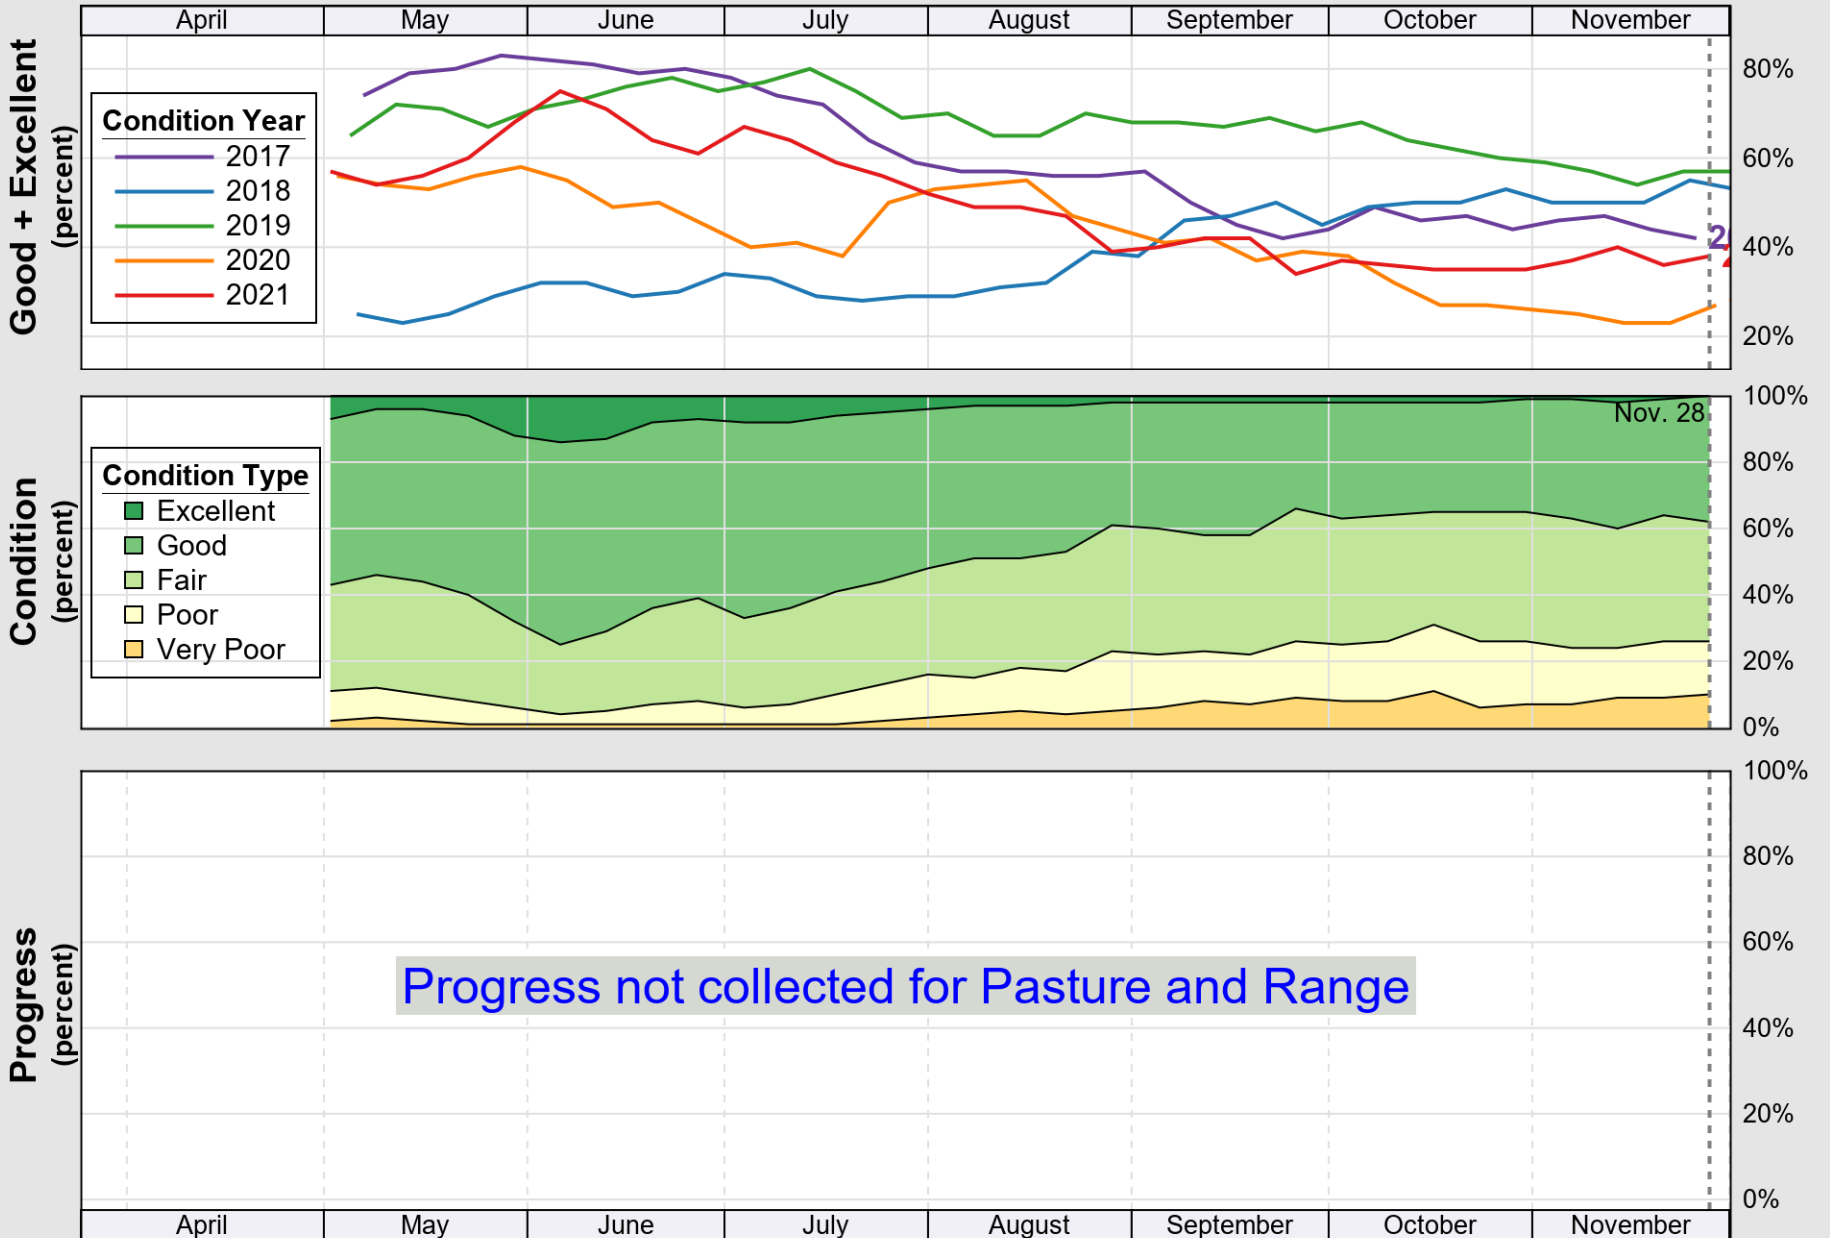

# Crop Progress and Condition: Corn in Kansas , 2021

NASS

Source: National Agricultural Statistics Service (NASS), Crop Progress Report

USDA

# Crop Progress and Condition: Cotton in Kansas , 2021

NASS

Source: National Agricultural Statistics Service (NASS), Crop Progress Report

USDA

# Crop Progress and Condition: Pasture and Range in Kansas , 2021

NASS

Source: National Agricultural Statistics Service (NASS), Crop Progress Report

USDA