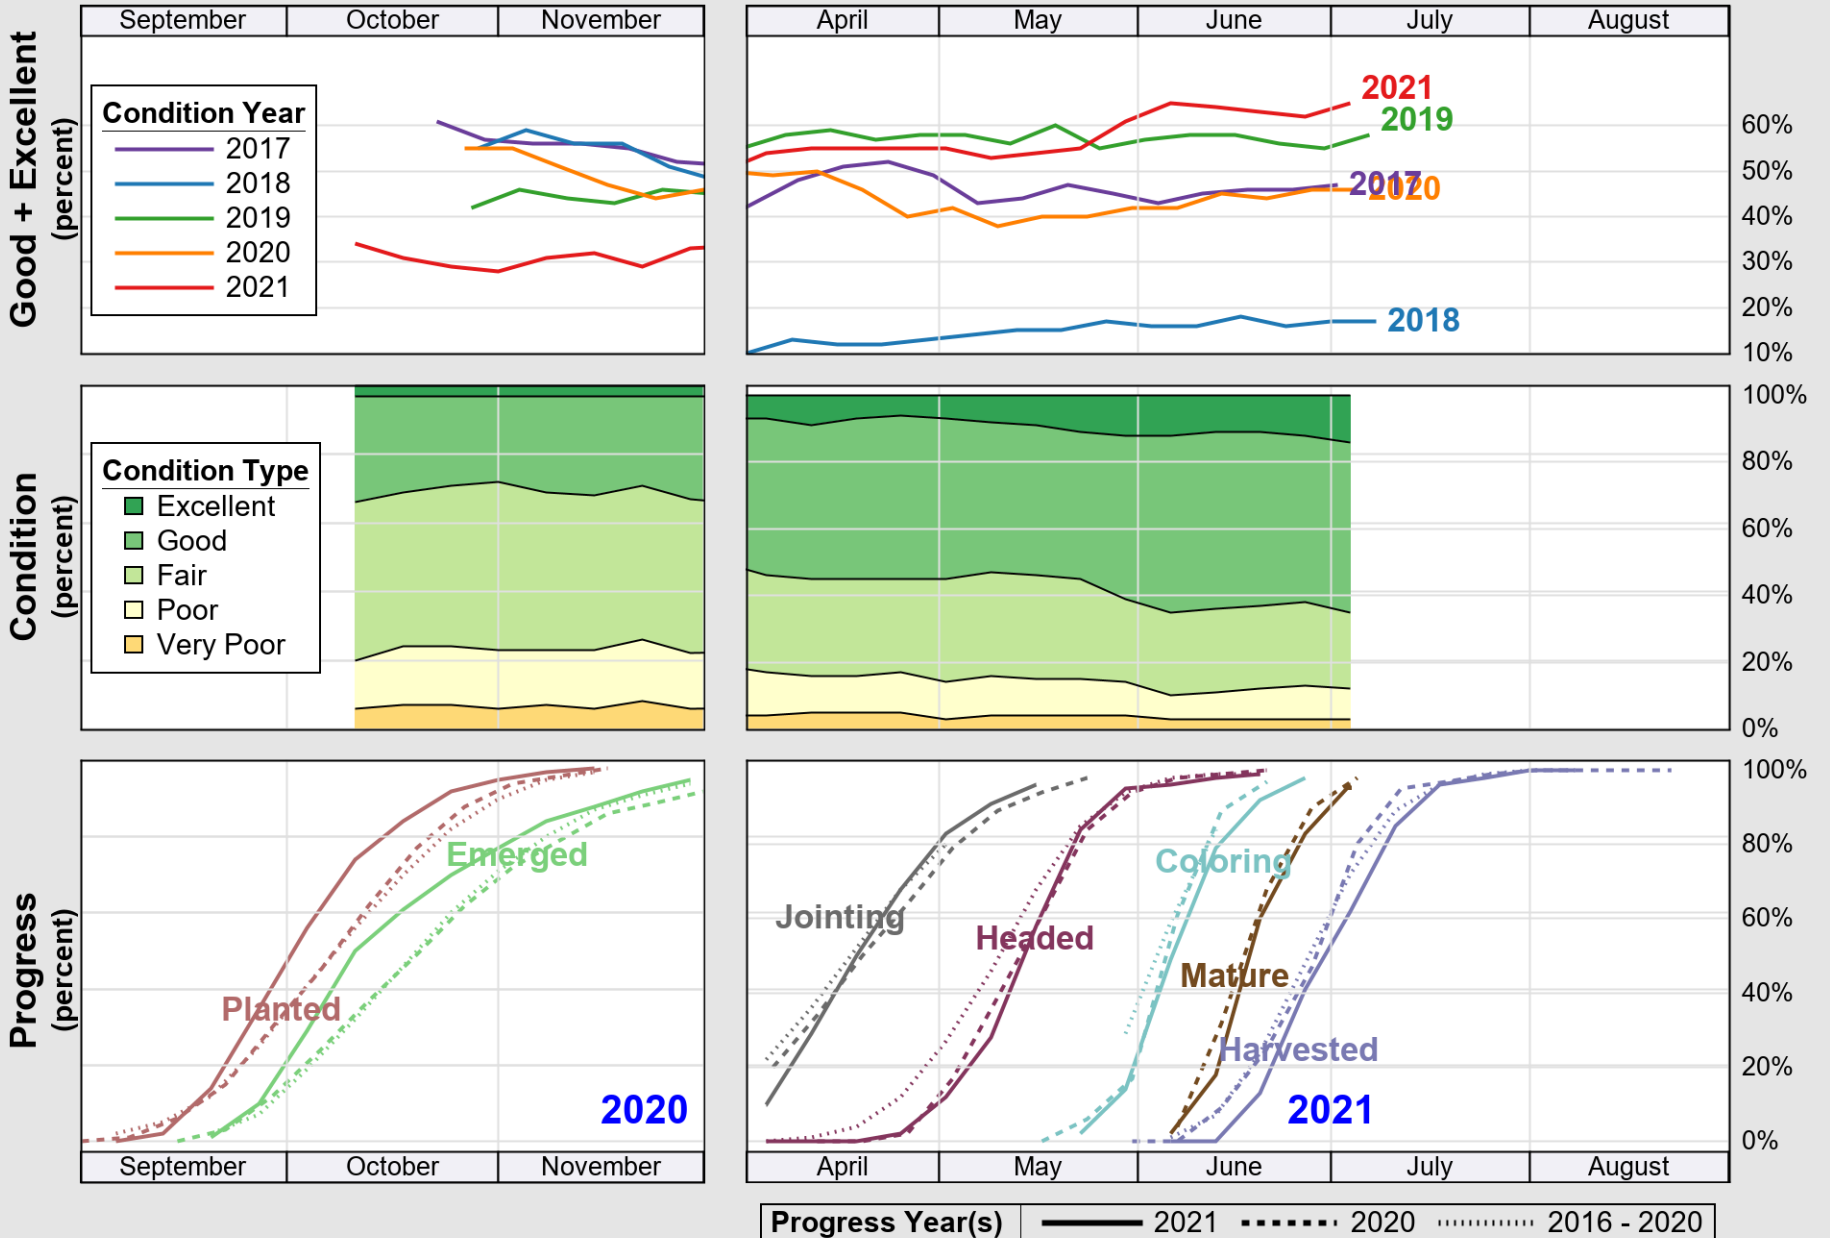

# Crop Progress and Condition: Soybeans in Kansas , 2021

NASS

Source: National Agricultural Statistics Service (NASS), Crop Progress Report

USDA

### Crop Progress and Condition: Sunflower in Kansas , 2021

NASS

Source: National Agricultural Statistics Service (NASS), Crop Progress Report

USDA

# Crop Progress and Condition: Winter Wheat in Kansas , 2021

NASS

Source: National Agricultural Statistics Service (NASS), Crop Progress Report