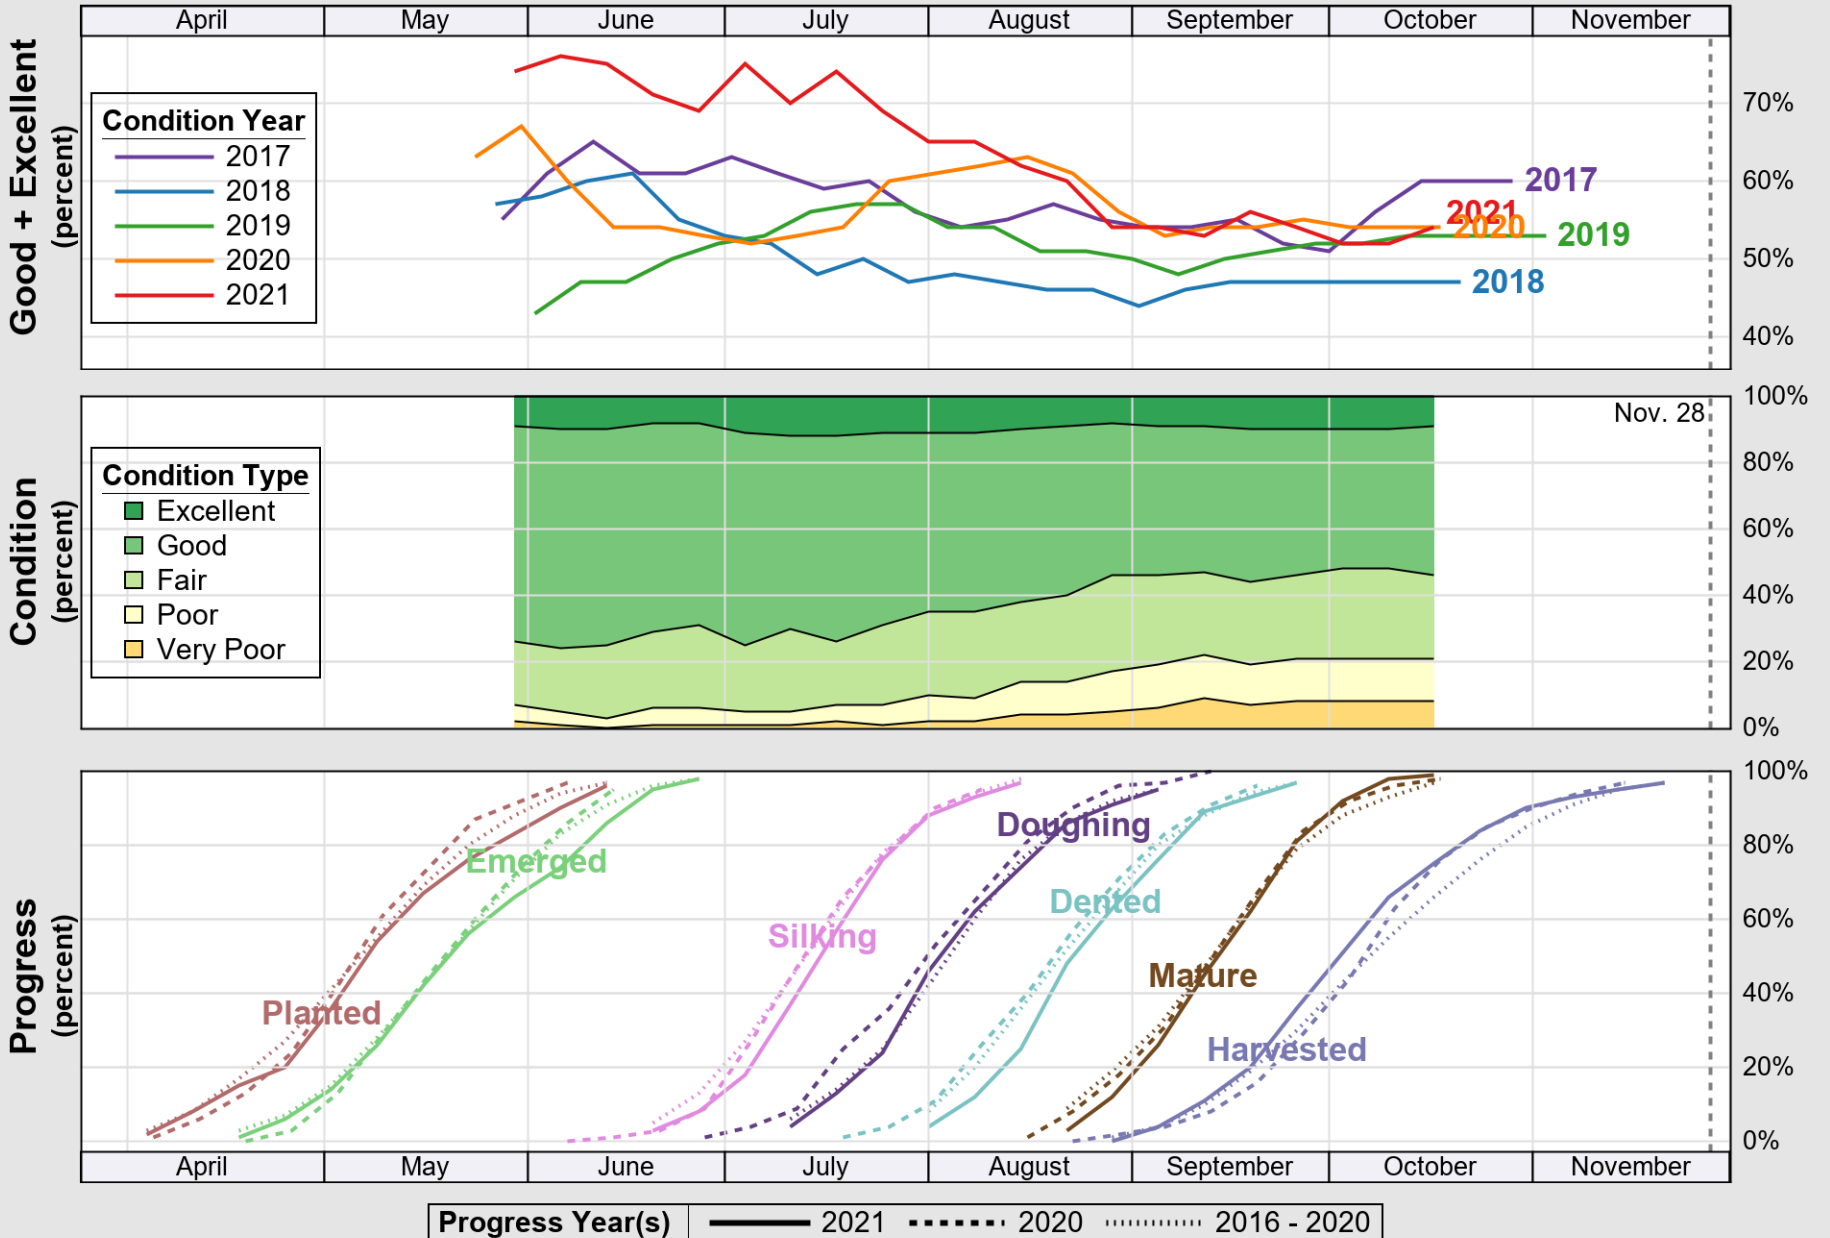

# Crop Progress and Condition: Corn in Kansas , 2021

NASS

Source: National Agricultural Statistics Service (NASS), Crop Progress Report

USDA

# Crop Progress and Condition: Cotton in Kansas , 2021

NASS

Source: National Agricultural Statistics Service (NASS), Crop Progress Report

USDA