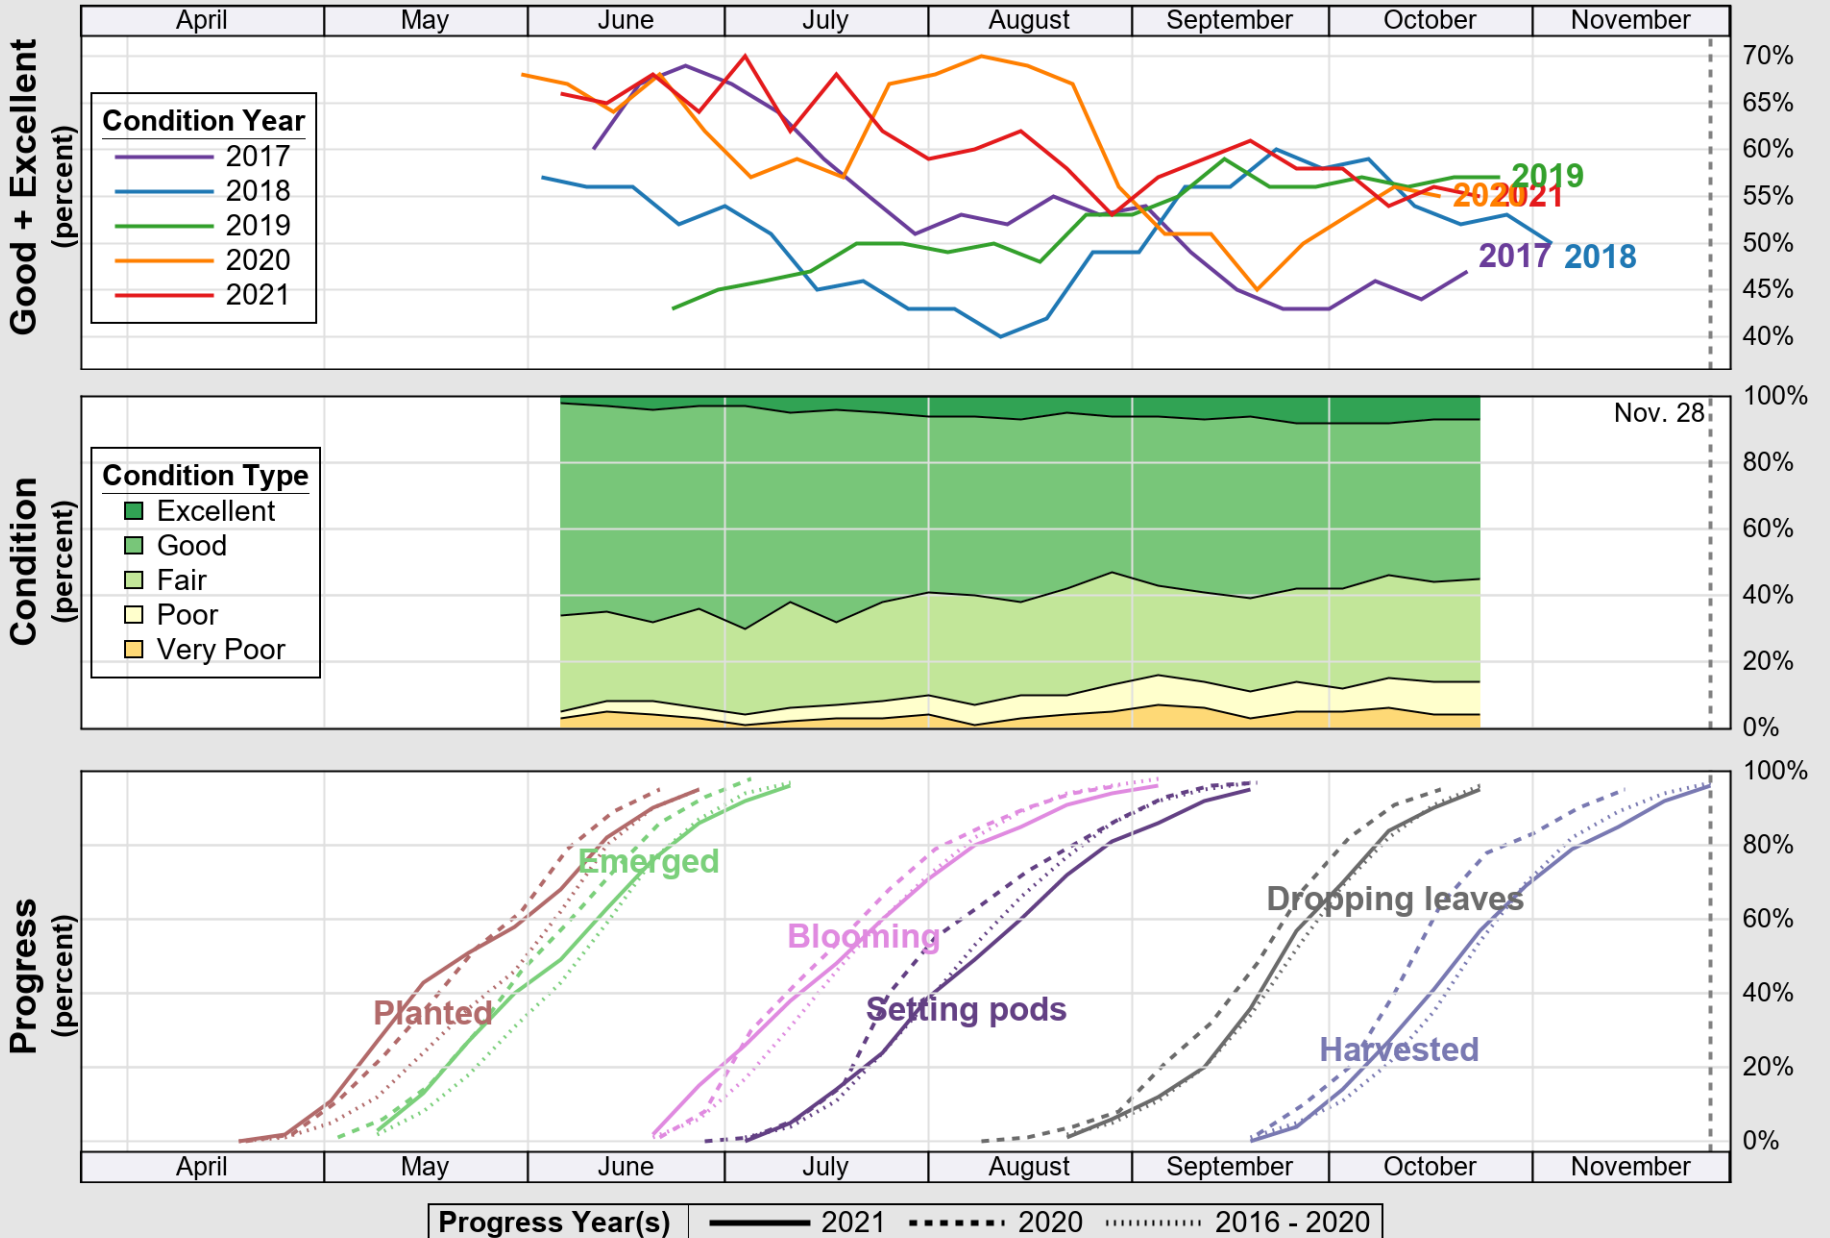

# Crop Progress and Condition: Pasture and Range in Kansas , 2021

NASS

Source: National Agricultural Statistics Service (NASS), Crop Progress Report

USDA

# Crop Progress and Condition: Sorghum in Kansas , 2021

NASS

Source: National Agricultural Statistics Service (NASS), Crop Progress Report

USDA

# Crop Progress and Condition: Soybeans in Kansas , 2021

NASS

Source: National Agricultural Statistics Service (NASS), Crop Progress Report

USDA