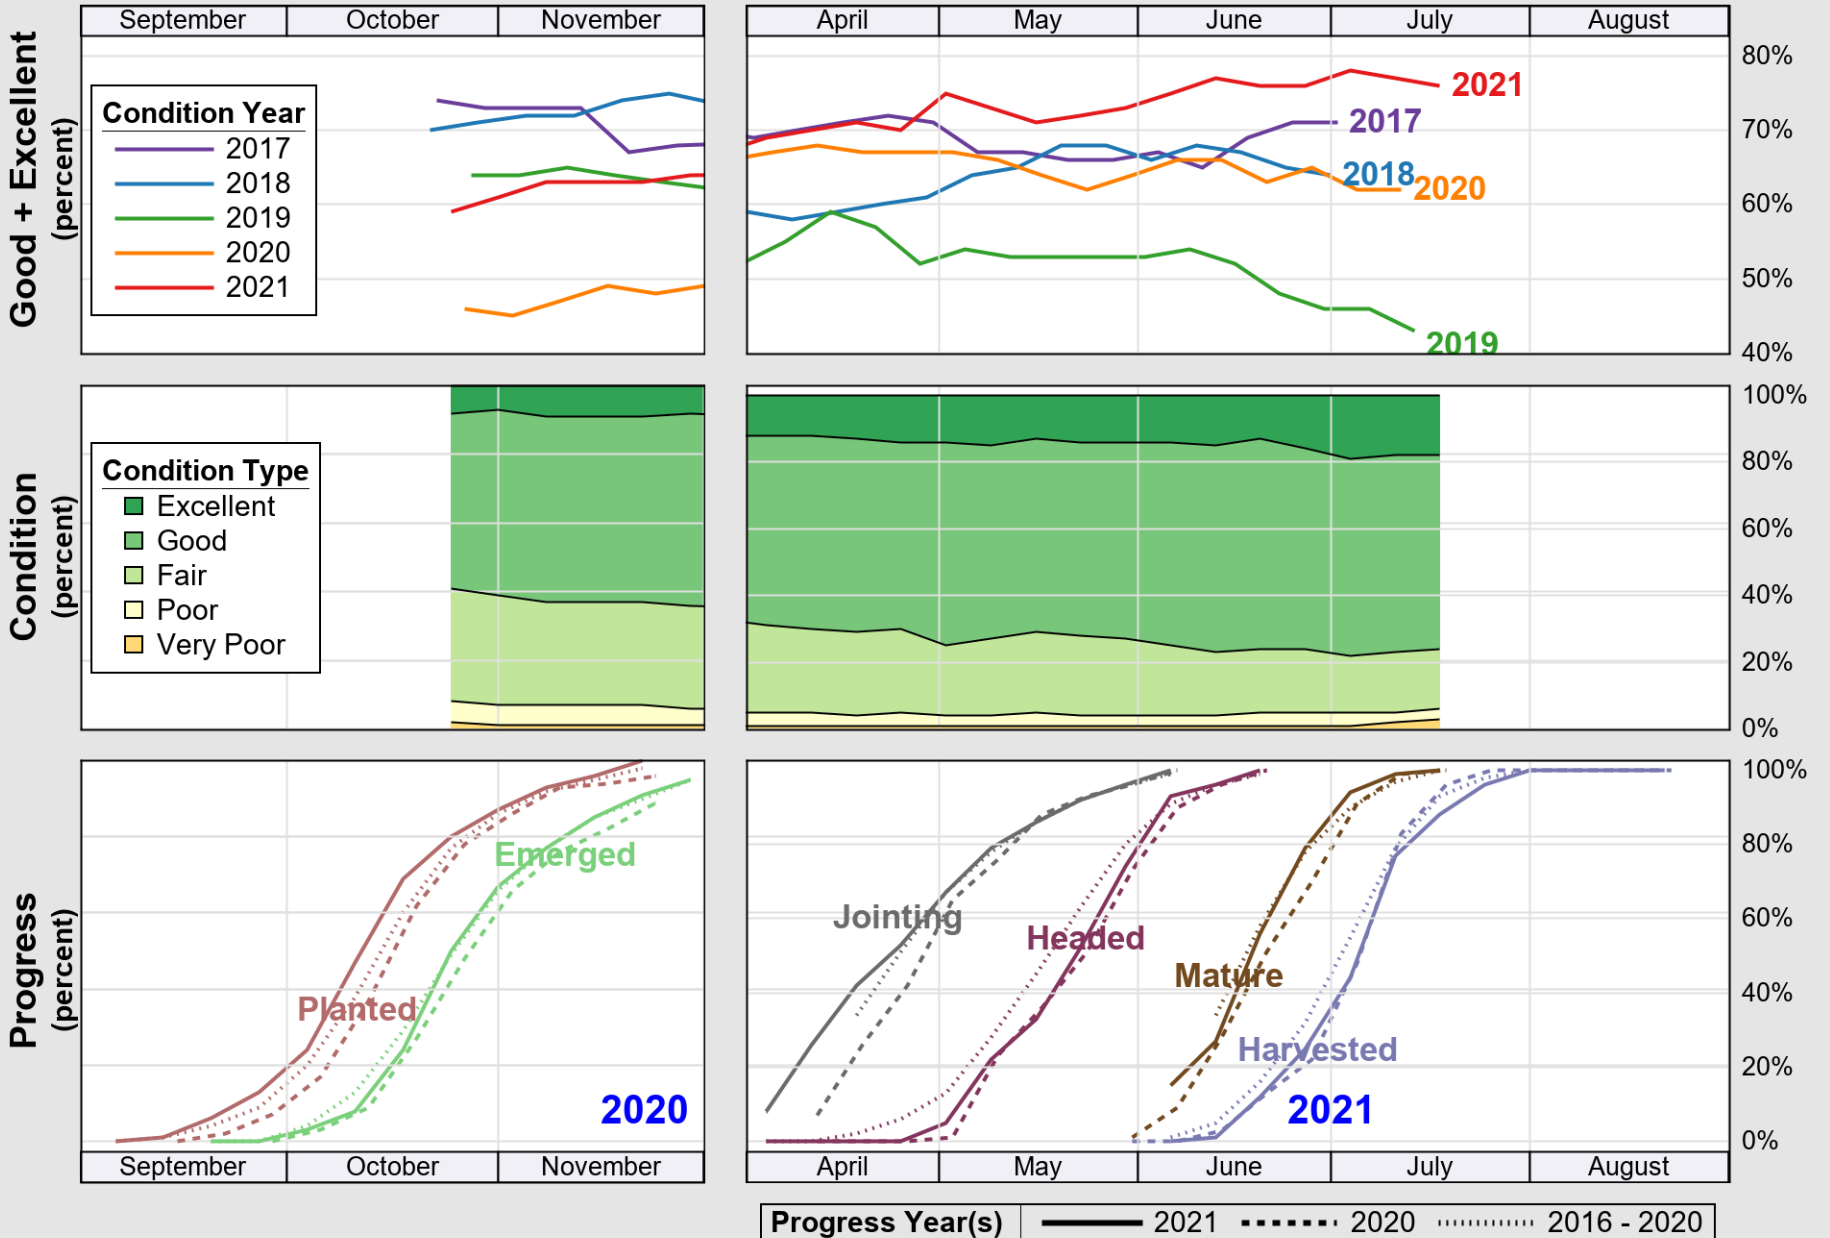

USDA

Crop Progress and Condition: Corn in Indiana , 2021

NASS

Source: National Agricultural Statistics Service (NASS), Crop Progress Report

USDA

Crop Progress and Condition: Pasture and Range in Indiana , 2021

NASS

Source: National Agricultural Statistics Service (NASS), Crop Progress Report

USDA

Crop Progress and Condition: Soybeans in Indiana , 2021

NASS

Source: National Agricultural Statistics Service (NASS), Crop Progress Report

USDA

Crop Progress and Condition: Winter Wheat in Indiana , 2021

NASS

Source: National Agricultural Statistics Service (NASS), Crop Progress Report