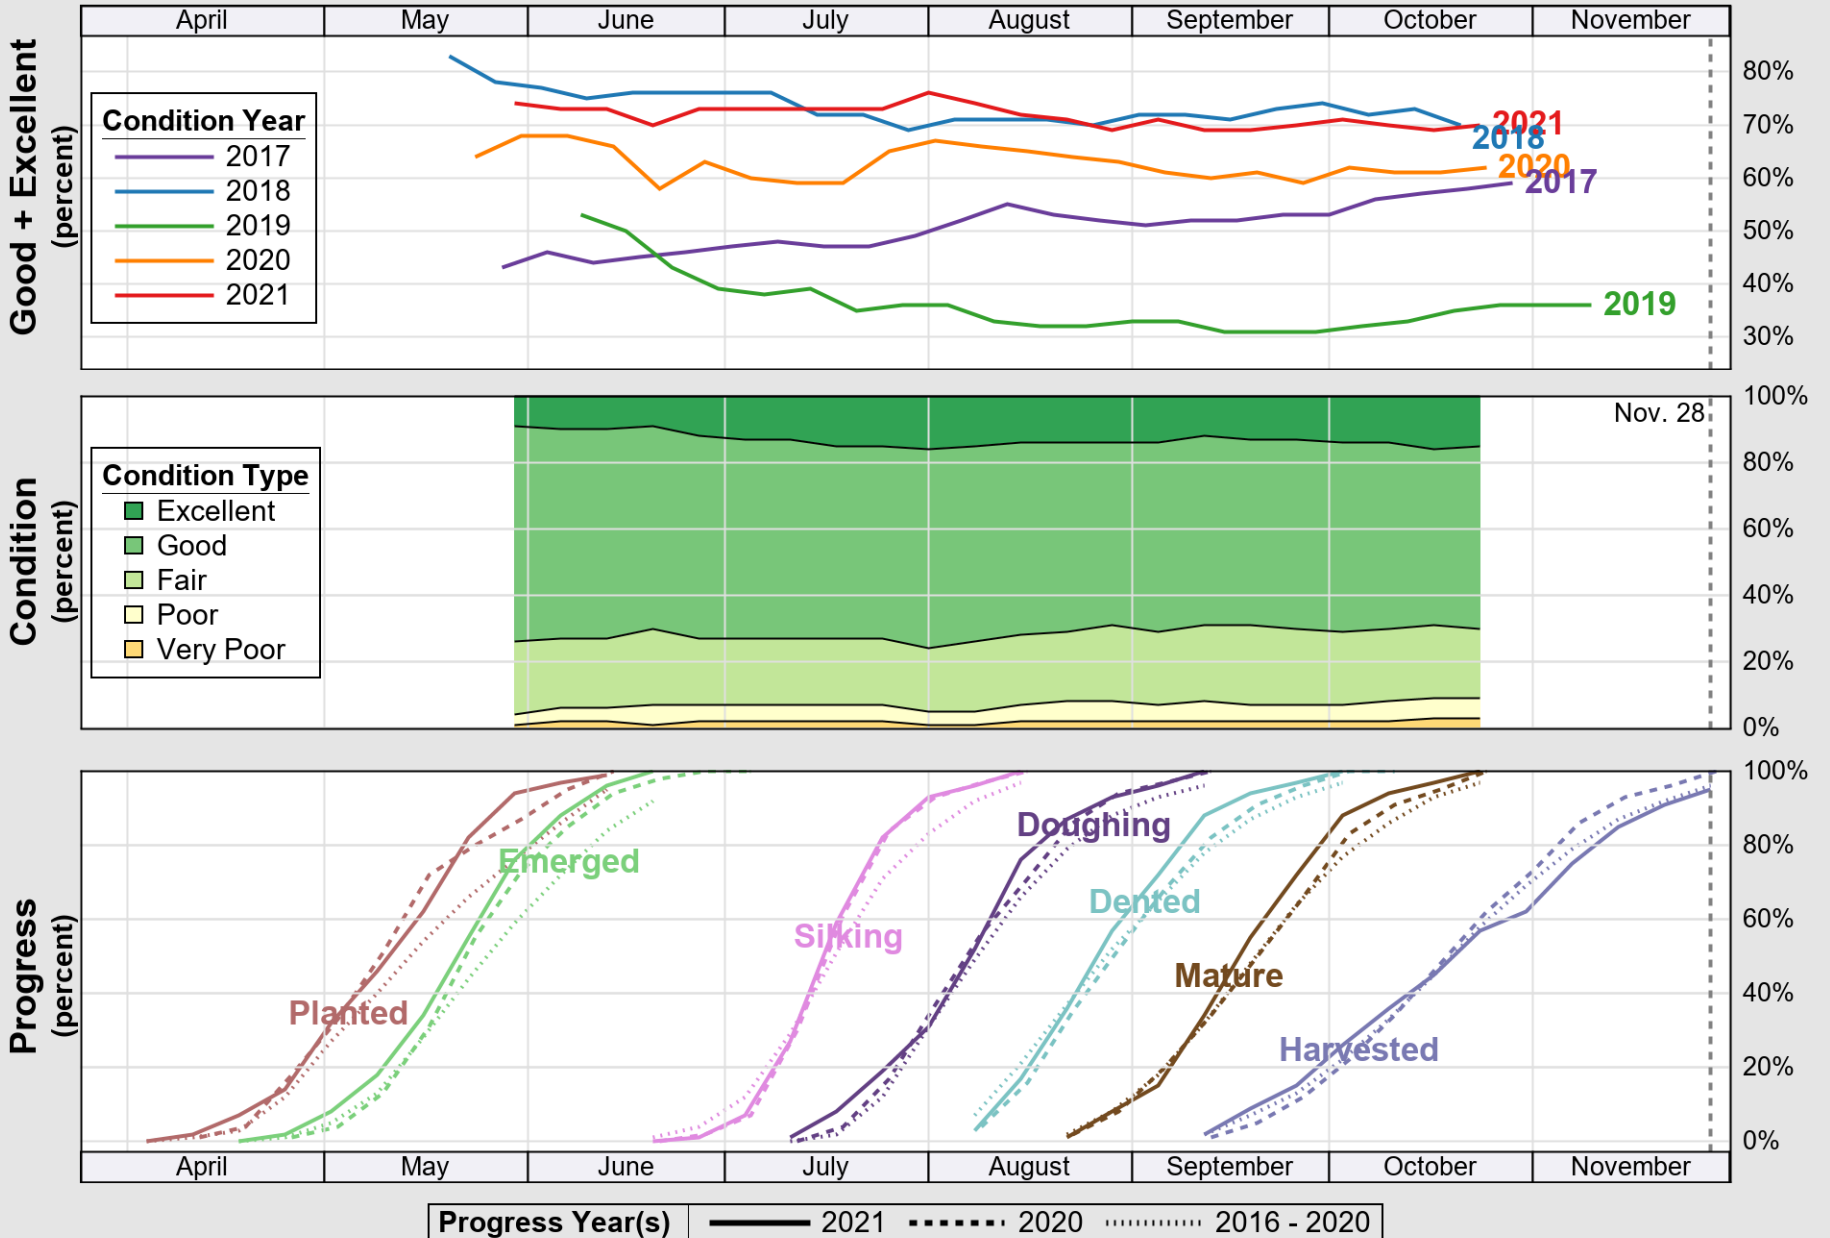

USDA

Crop Progress and Condition: Corn in Indiana , 2021

NASS

Source: National Agricultural Statistics Service (NASS), Crop Progress Report

USDA

Crop Progress and Condition: Pasture and Range in Indiana , 2021

NASS

Source: National Agricultural Statistics Service (NASS), Crop Progress Report

USDA

Crop Progress and Condition: Soybeans in Indiana , 2021

NASS

Source: National Agricultural Statistics Service (NASS), Crop Progress Report

USDA

Crop Progress and Condition: Winter Wheat in Indiana , 2021

NASS

Source: National Agricultural Statistics Service (NASS), Crop Progress Report