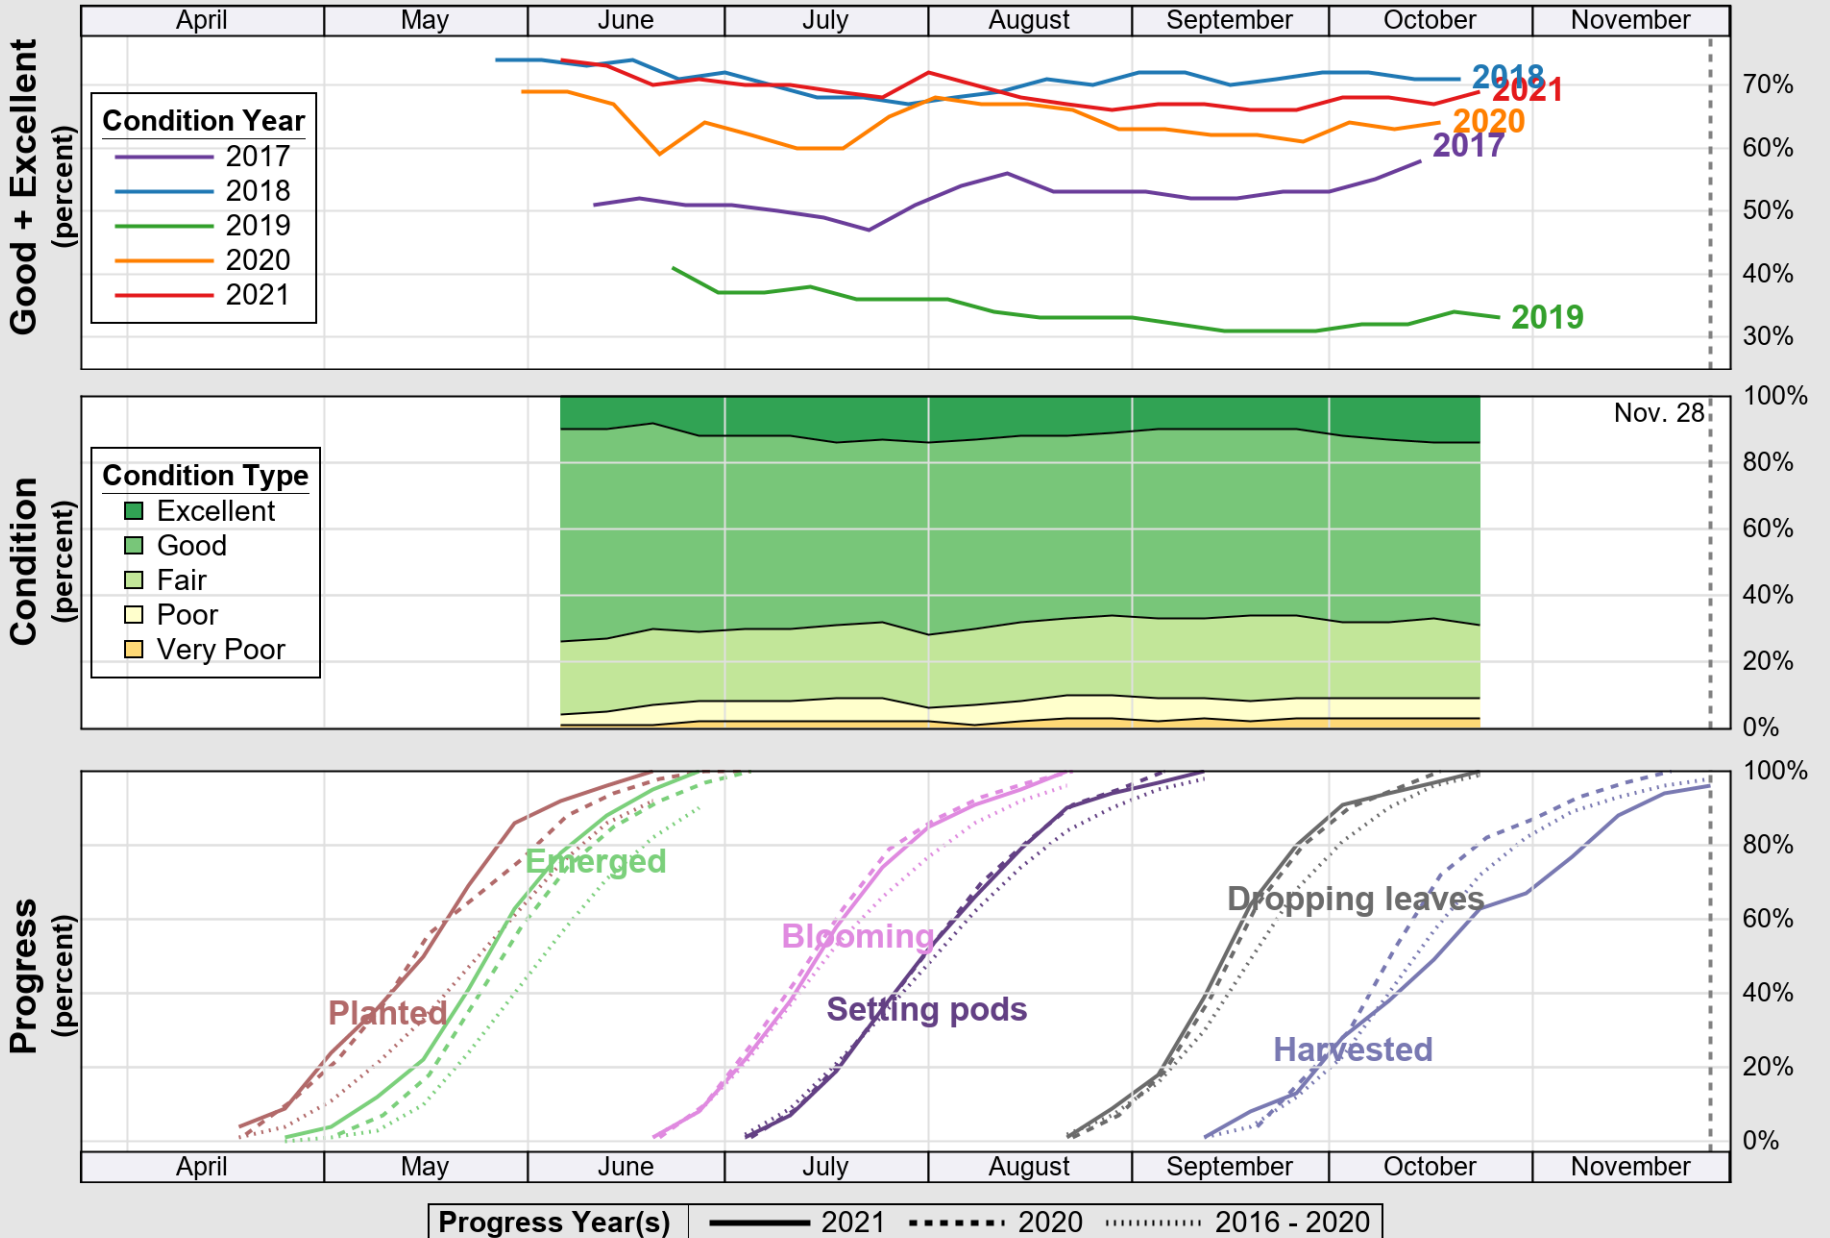

USDA

Crop Progress and Condition: Corn in Indiana , 2021

NASS

Source: National Agricultural Statistics Service (NASS), Crop Progress Report

USDA

Crop Progress and Condition: Pasture and Range in Indiana , 2021

NASS

Source: National Agricultural Statistics Service (NASS), Crop Progress Report

USDA

Crop Progress and Condition: Soybeans in Indiana , 2021

NASS

Source: National Agricultural Statistics Service (NASS), Crop Progress Report

USDA

Crop Progress and Condition: Winter Wheat in Indiana , 2021

NASS

Source: National Agricultural Statistics Service (NASS), Crop Progress Report