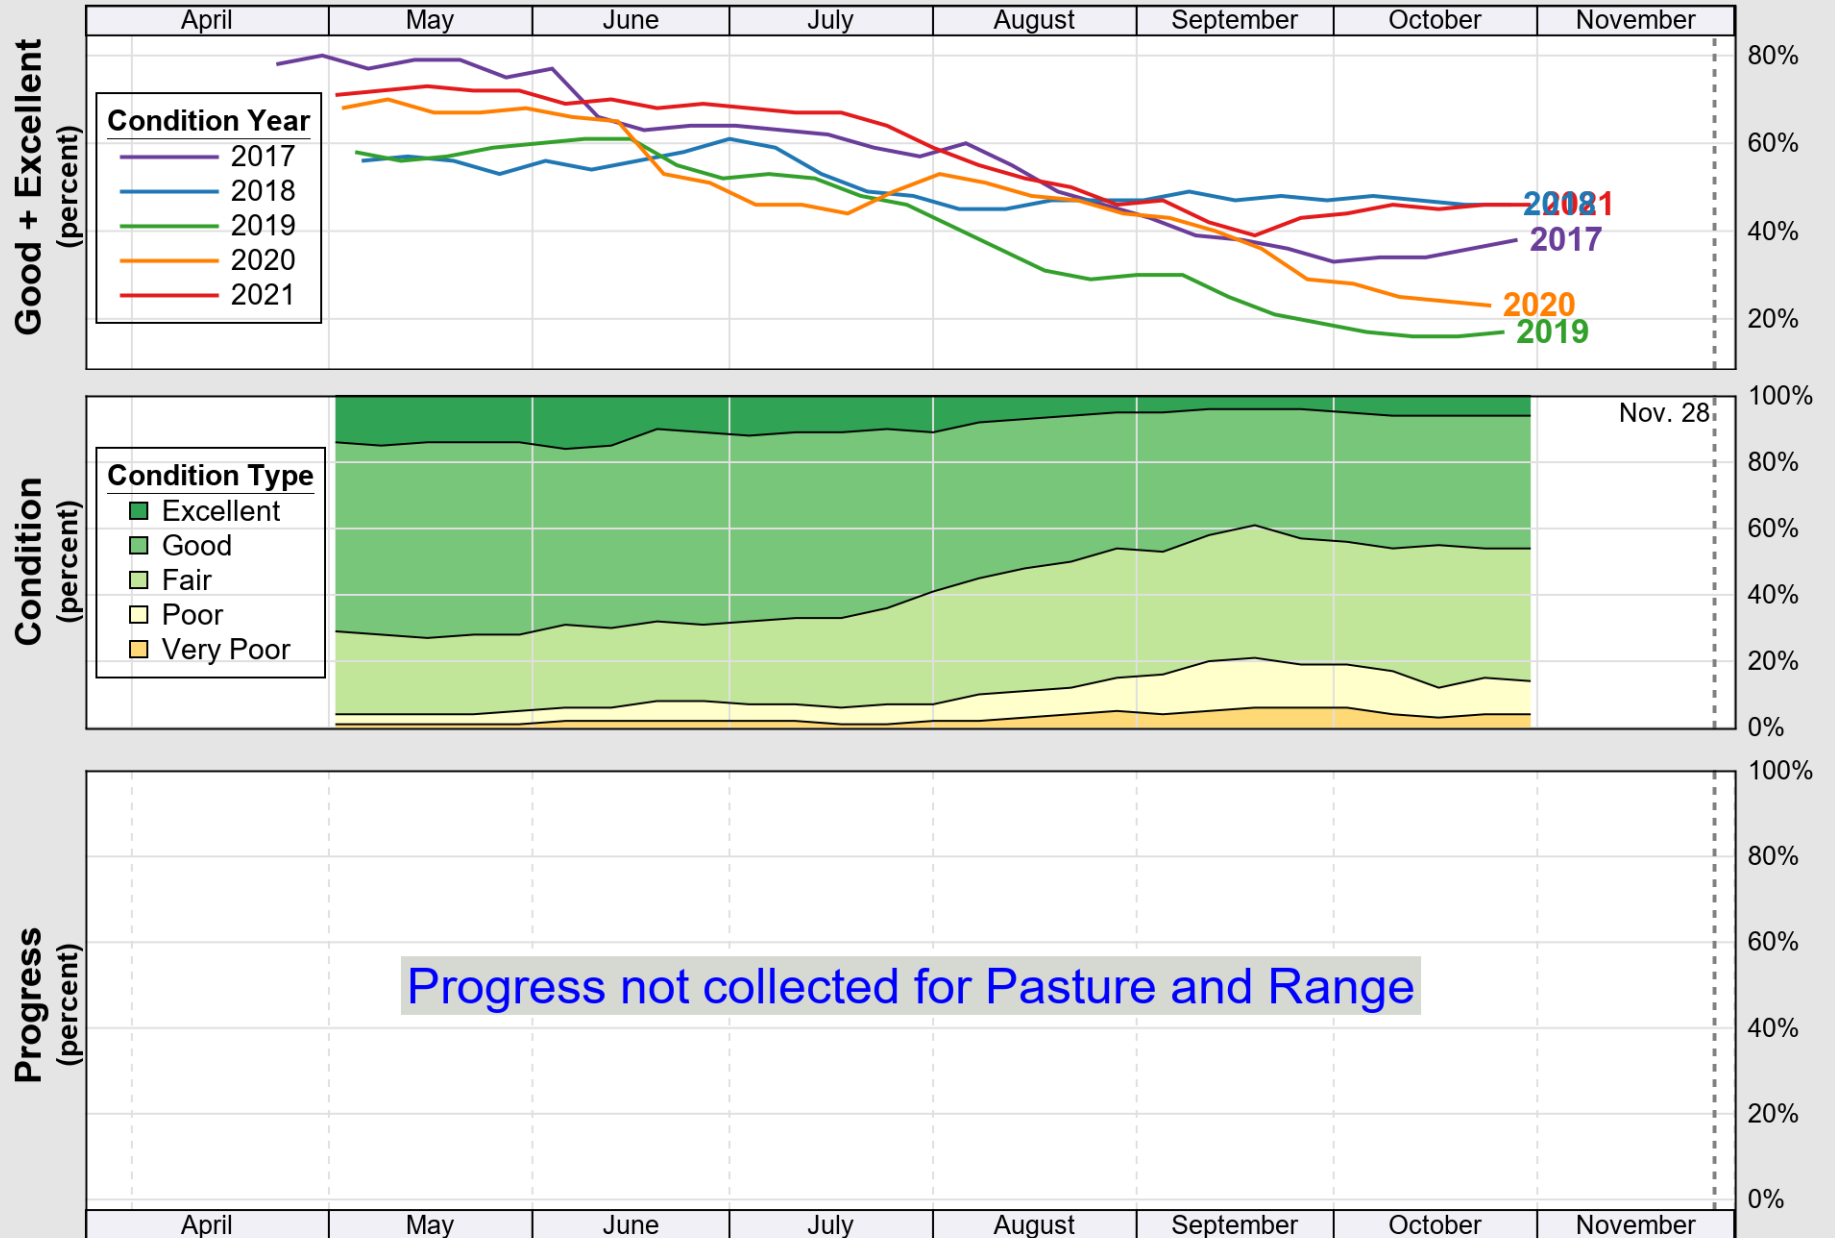

USDA

Crop Progress and Condition: Corn in Indiana , 2021

NASS

Source: National Agricultural Statistics Service (NASS), Crop Progress Report

USDA

Crop Progress and Condition: Pasture and Range in Indiana , 2021

NASS

Source: National Agricultural Statistics Service (NASS), Crop Progress Report

USDA

Crop Progress and Condition: Soybeans in Indiana , 2021

NASS

Source: National Agricultural Statistics Service (NASS), Crop Progress Report

USDA

Crop Progress and Condition: Winter Wheat in Indiana , 2021

NASS

Source: National Agricultural Statistics Service (NASS), Crop Progress Report