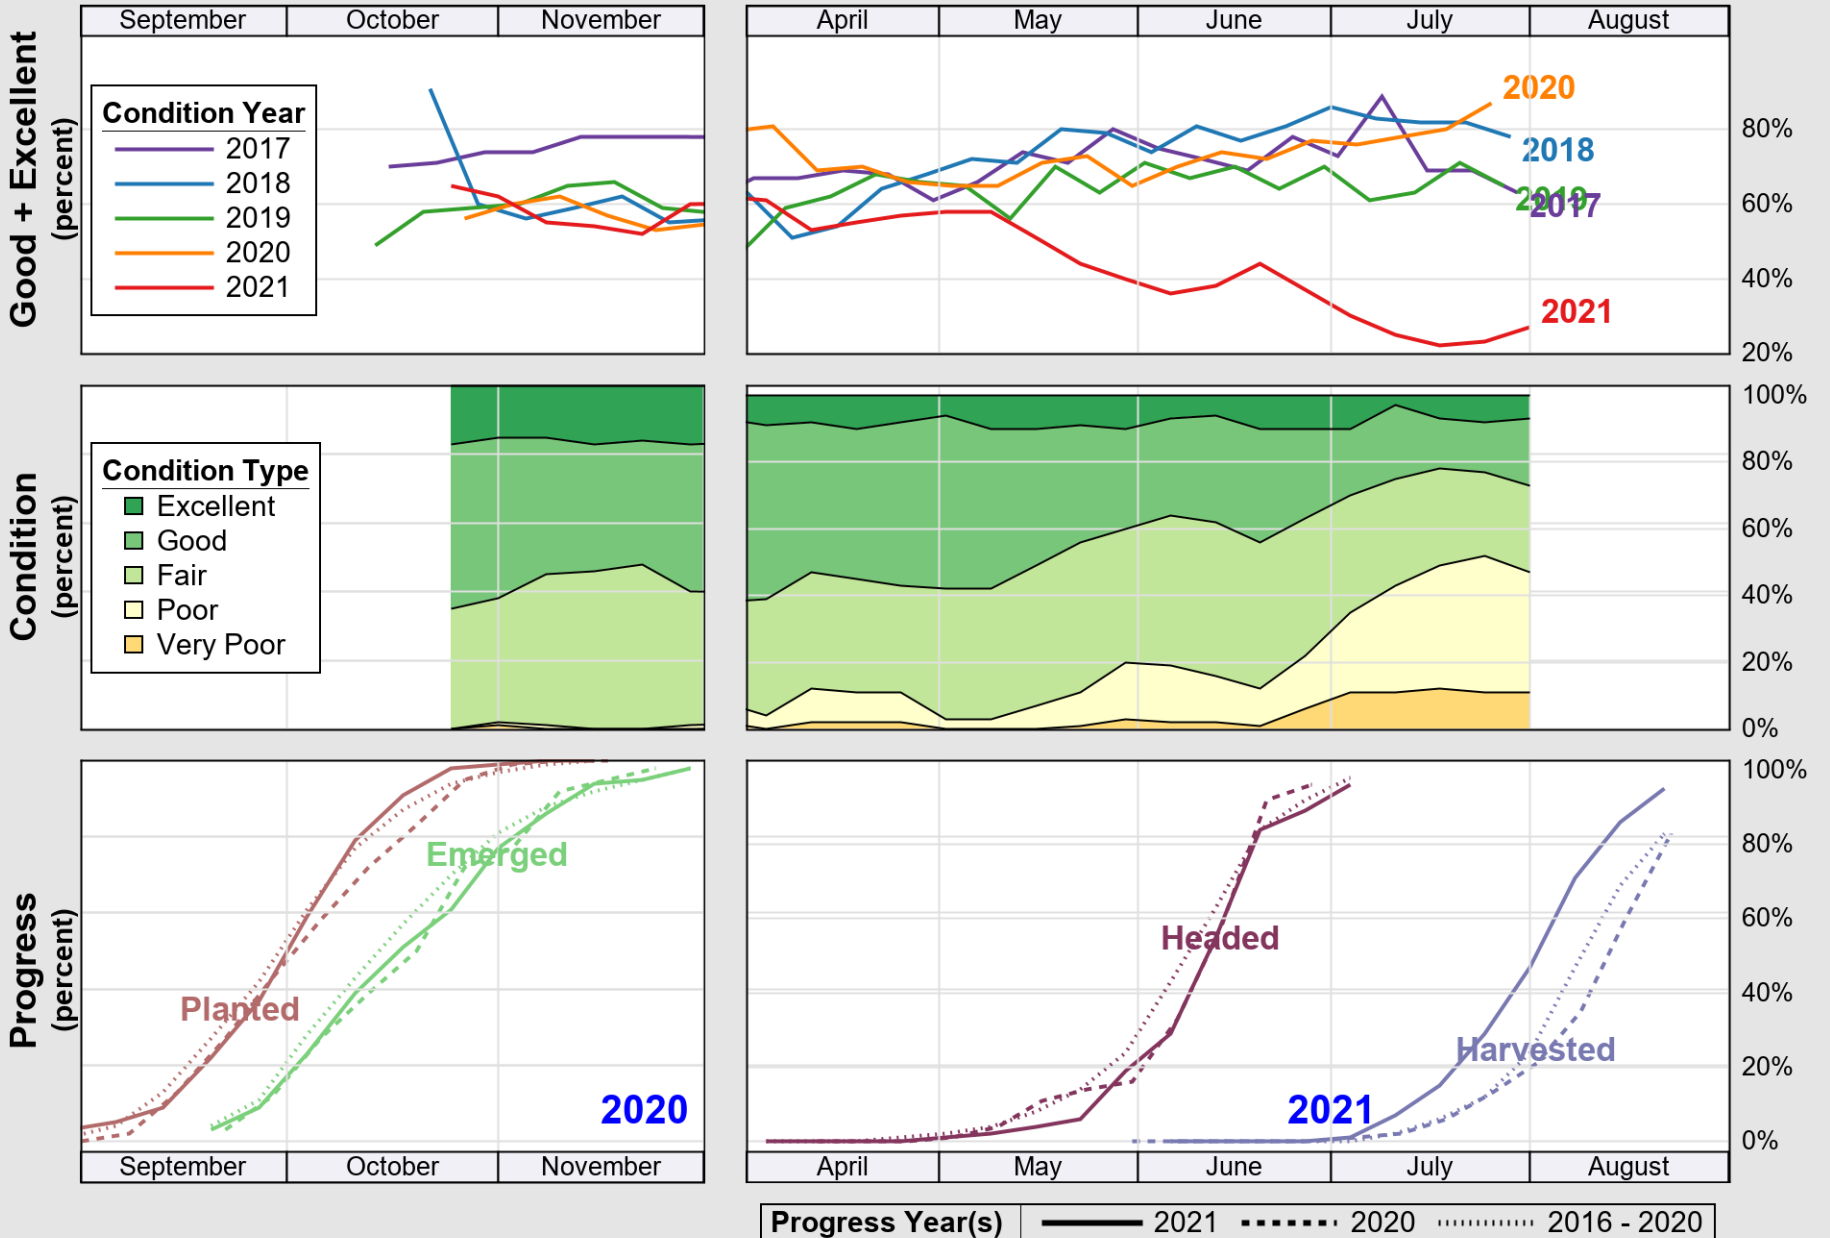

NASS

Source: National Agricultural Statistics Service (NASS), Crop Progress Report

USDA

Crop Progress and Condition: Spring Wheat in Idaho , 2021

NASS

Source: National Agricultural Statistics Service (NASS), Crop Progress Report

USDA

Crop Progress and Condition: Sugar Beets in Idaho , 2021

NASS

Progress Year(s) ——— 2021 2020 2016 - 2020

Source: National Agricultural Statistics Service (NASS), Crop Progress Report

USDA

Crop Progress and Condition: Winter Wheat in Idaho , 2021

NASS

Source: National Agricultural Statistics Service (NASS), Crop Progress Report