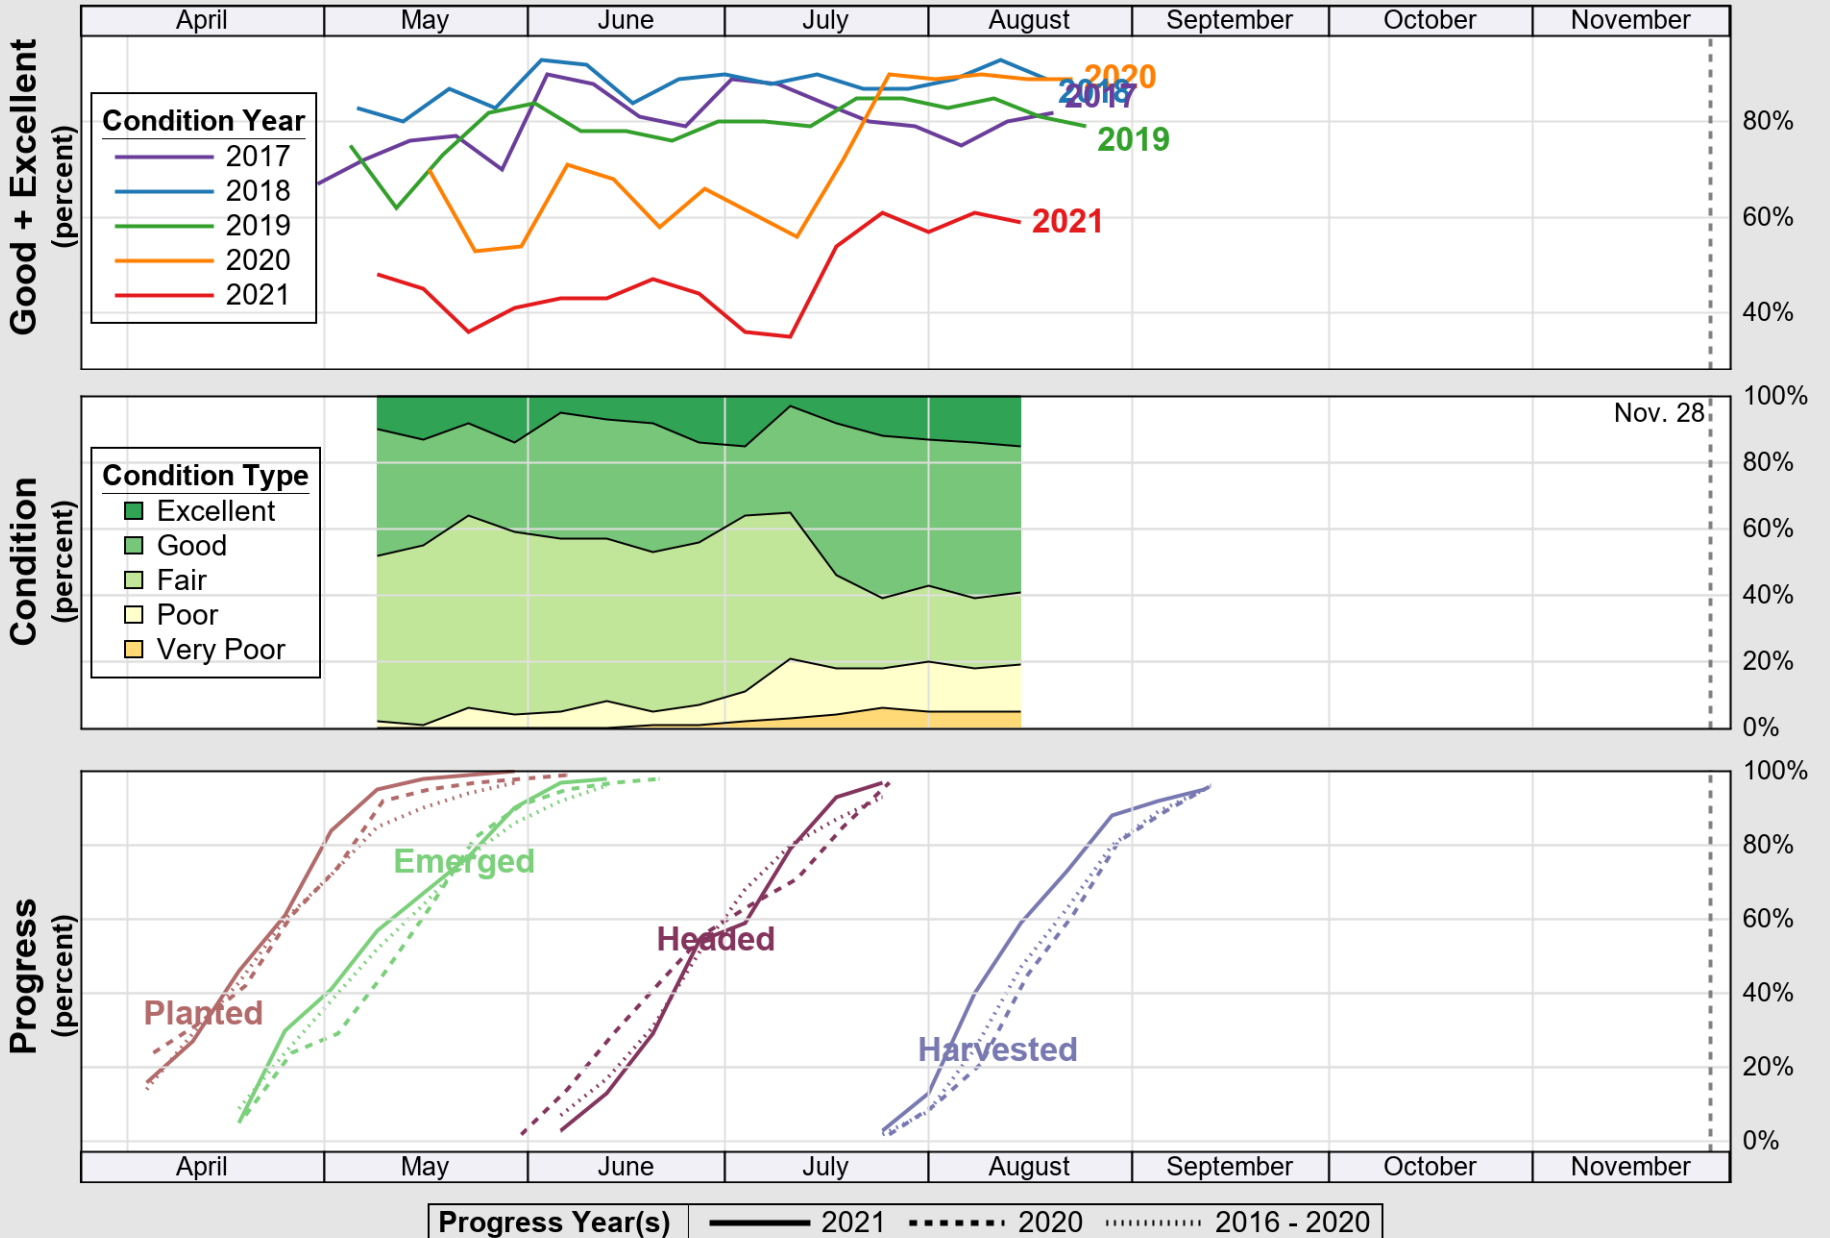

USDA

Crop Progress and Condition: Barley in Idaho , 2021

NASS

Source: National Agricultural Statistics Service (NASS), Crop Progress Report

USDA

Crop Progress and Condition: Corn in Idaho , 2021

NASS

Source: National Agricultural Statistics Service (NASS), Crop Progress Report

USDA

Crop Progress and Condition: Oats in Idaho , 2021

NASS

Progress Year(s) ——— 2021 2020 2016 - 2020

Source: National Agricultural Statistics Service (NASS), Crop Progress Report

USDA

Crop Progress and Condition: Pasture and Range in Idaho , 2021

NASS

Source: National Agricultural Statistics Service (NASS), Crop Progress Report

USDA

Crop Progress and Condition: Spring Wheat in Idaho , 2021

NASS

Source: National Agricultural Statistics Service (NASS), Crop Progress Report