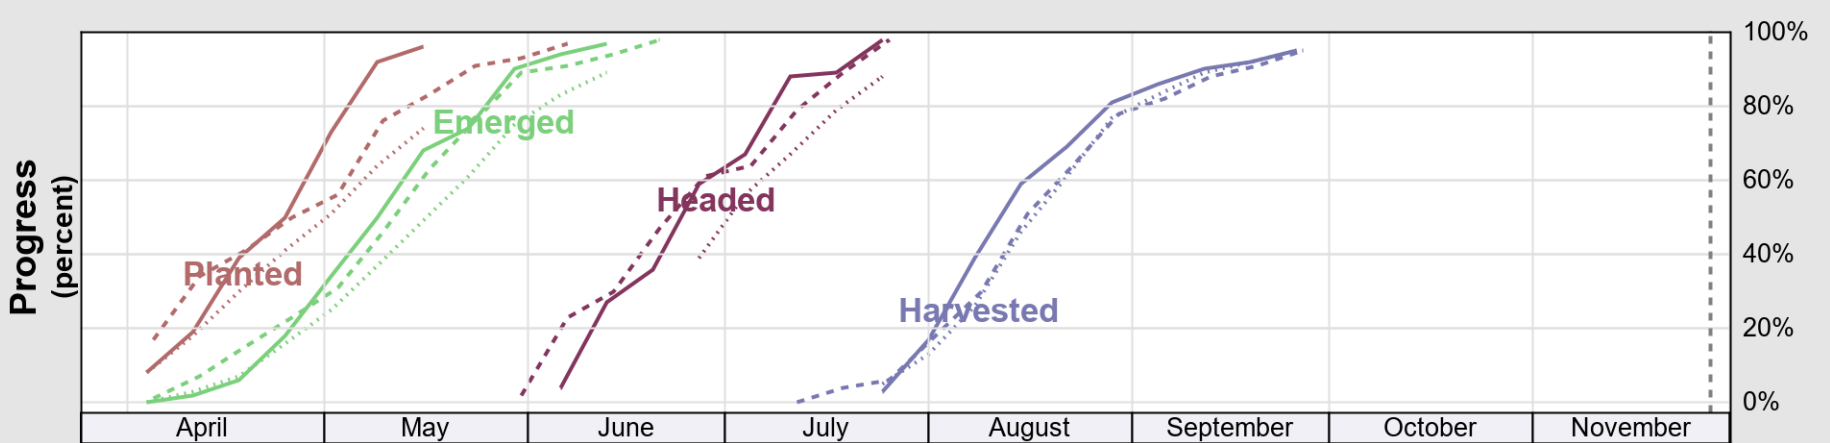

USDA

Crop Progress and Condition: Oats in Idaho , 2021

NASS

Progress Year(s) ——— 2021   2020   ..... 2016 - 2020

Source: National Agricultural Statistics Service (NASS), Crop Progress Report