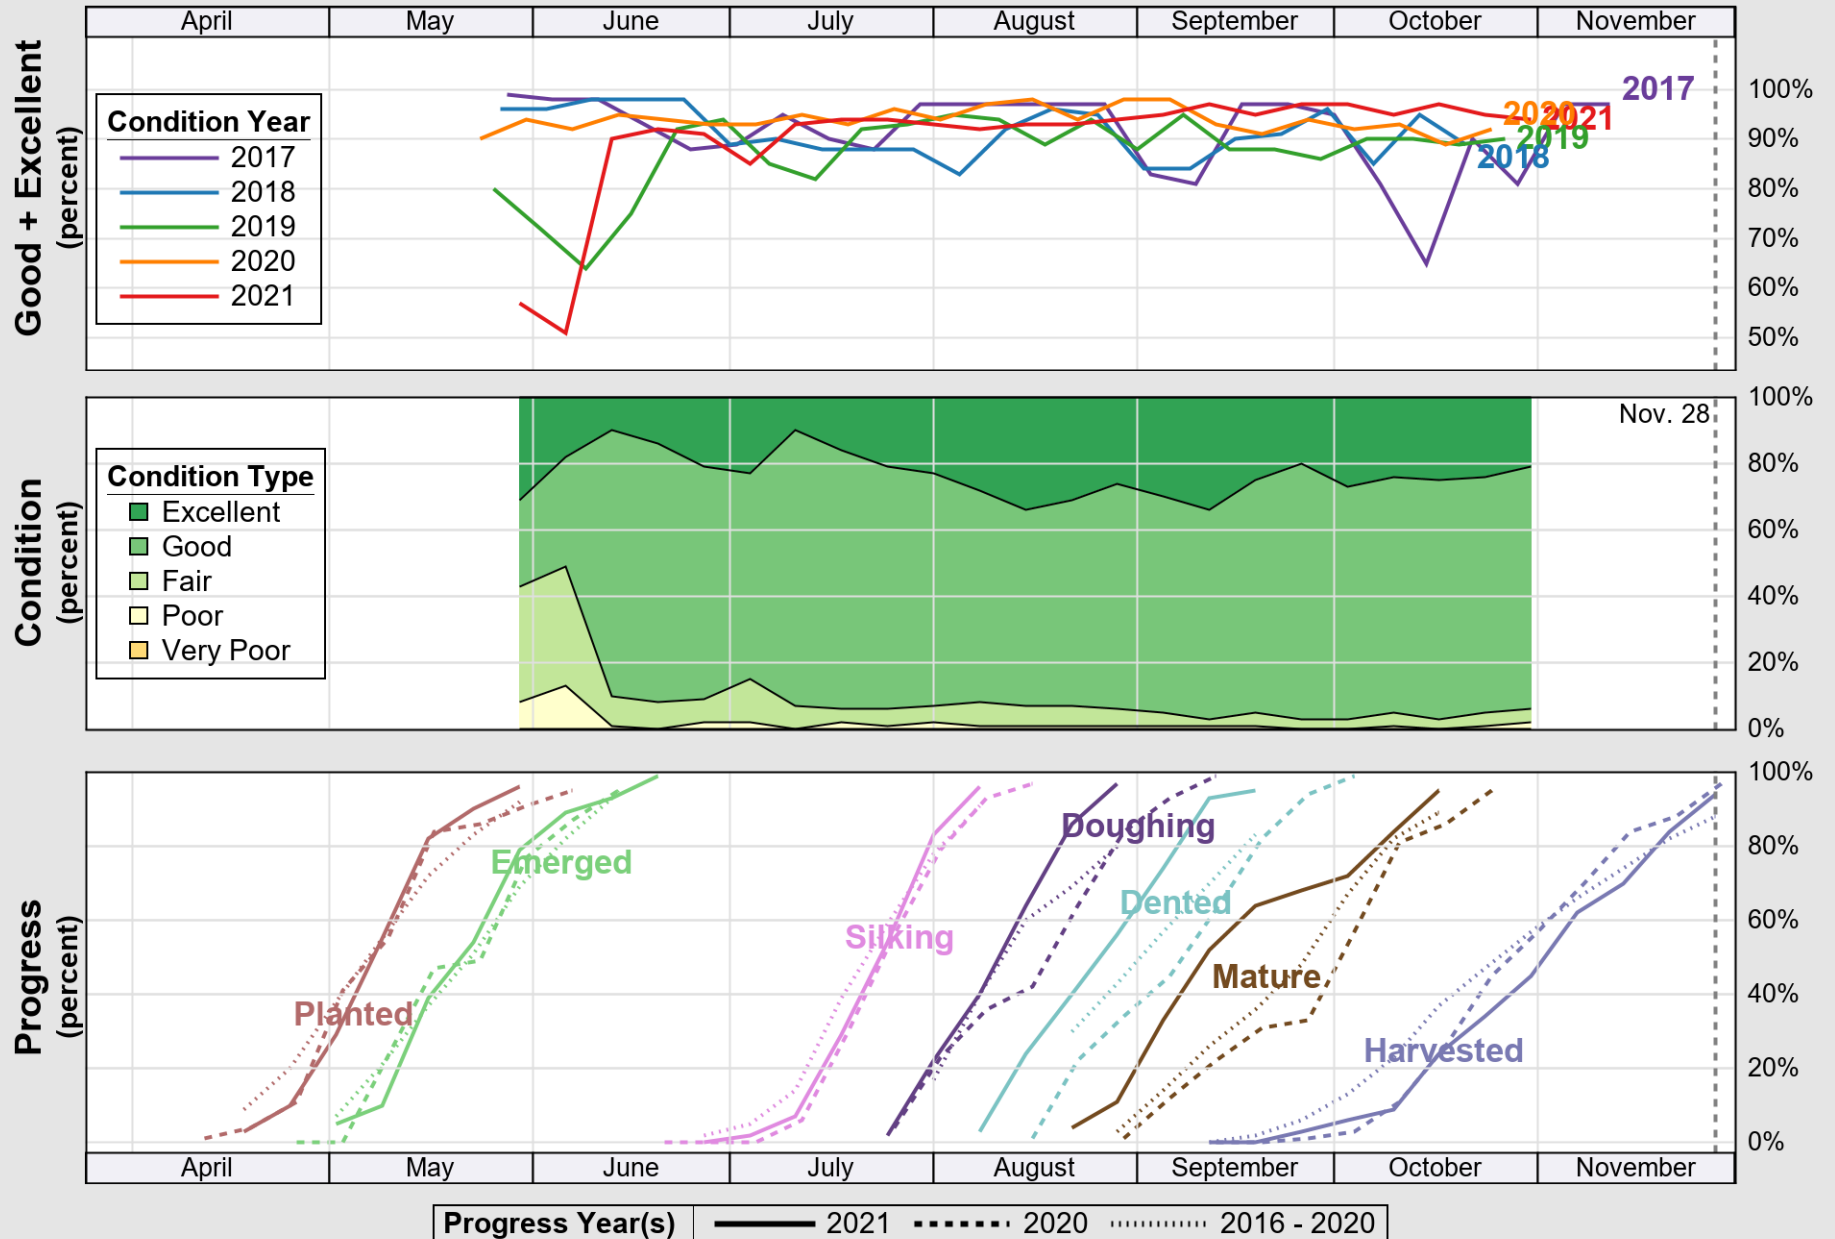

USDA

Crop Progress and Condition: Barley in Idaho , 2021

NASS

Source: National Agricultural Statistics Service (NASS), Crop Progress Report

USDA

Crop Progress and Condition: Corn in Idaho , 2021

NASS

Source: National Agricultural Statistics Service (NASS), Crop Progress Report

USDA

Crop Progress and Condition: Oats in Idaho , 2021

NASS

Progress Year(s) ——— 2021 2020 2016 - 2020

Source: National Agricultural Statistics Service (NASS), Crop Progress Report

USDA

Crop Progress and Condition: Pasture and Range in Idaho , 2021

NASS

Source: National Agricultural Statistics Service (NASS), Crop Progress Report

USDA

Crop Progress and Condition: Spring Wheat in Idaho , 2021

NASS

Source: National Agricultural Statistics Service (NASS), Crop Progress Report

USDA

Crop Progress and Condition: Sugar Beets in Idaho , 2021

NASS

Progress Year(s) ——— 2021 2020 2016 - 2020

Source: National Agricultural Statistics Service (NASS), Crop Progress Report

USDA

Crop Progress and Condition: Winter Wheat in Idaho , 2021