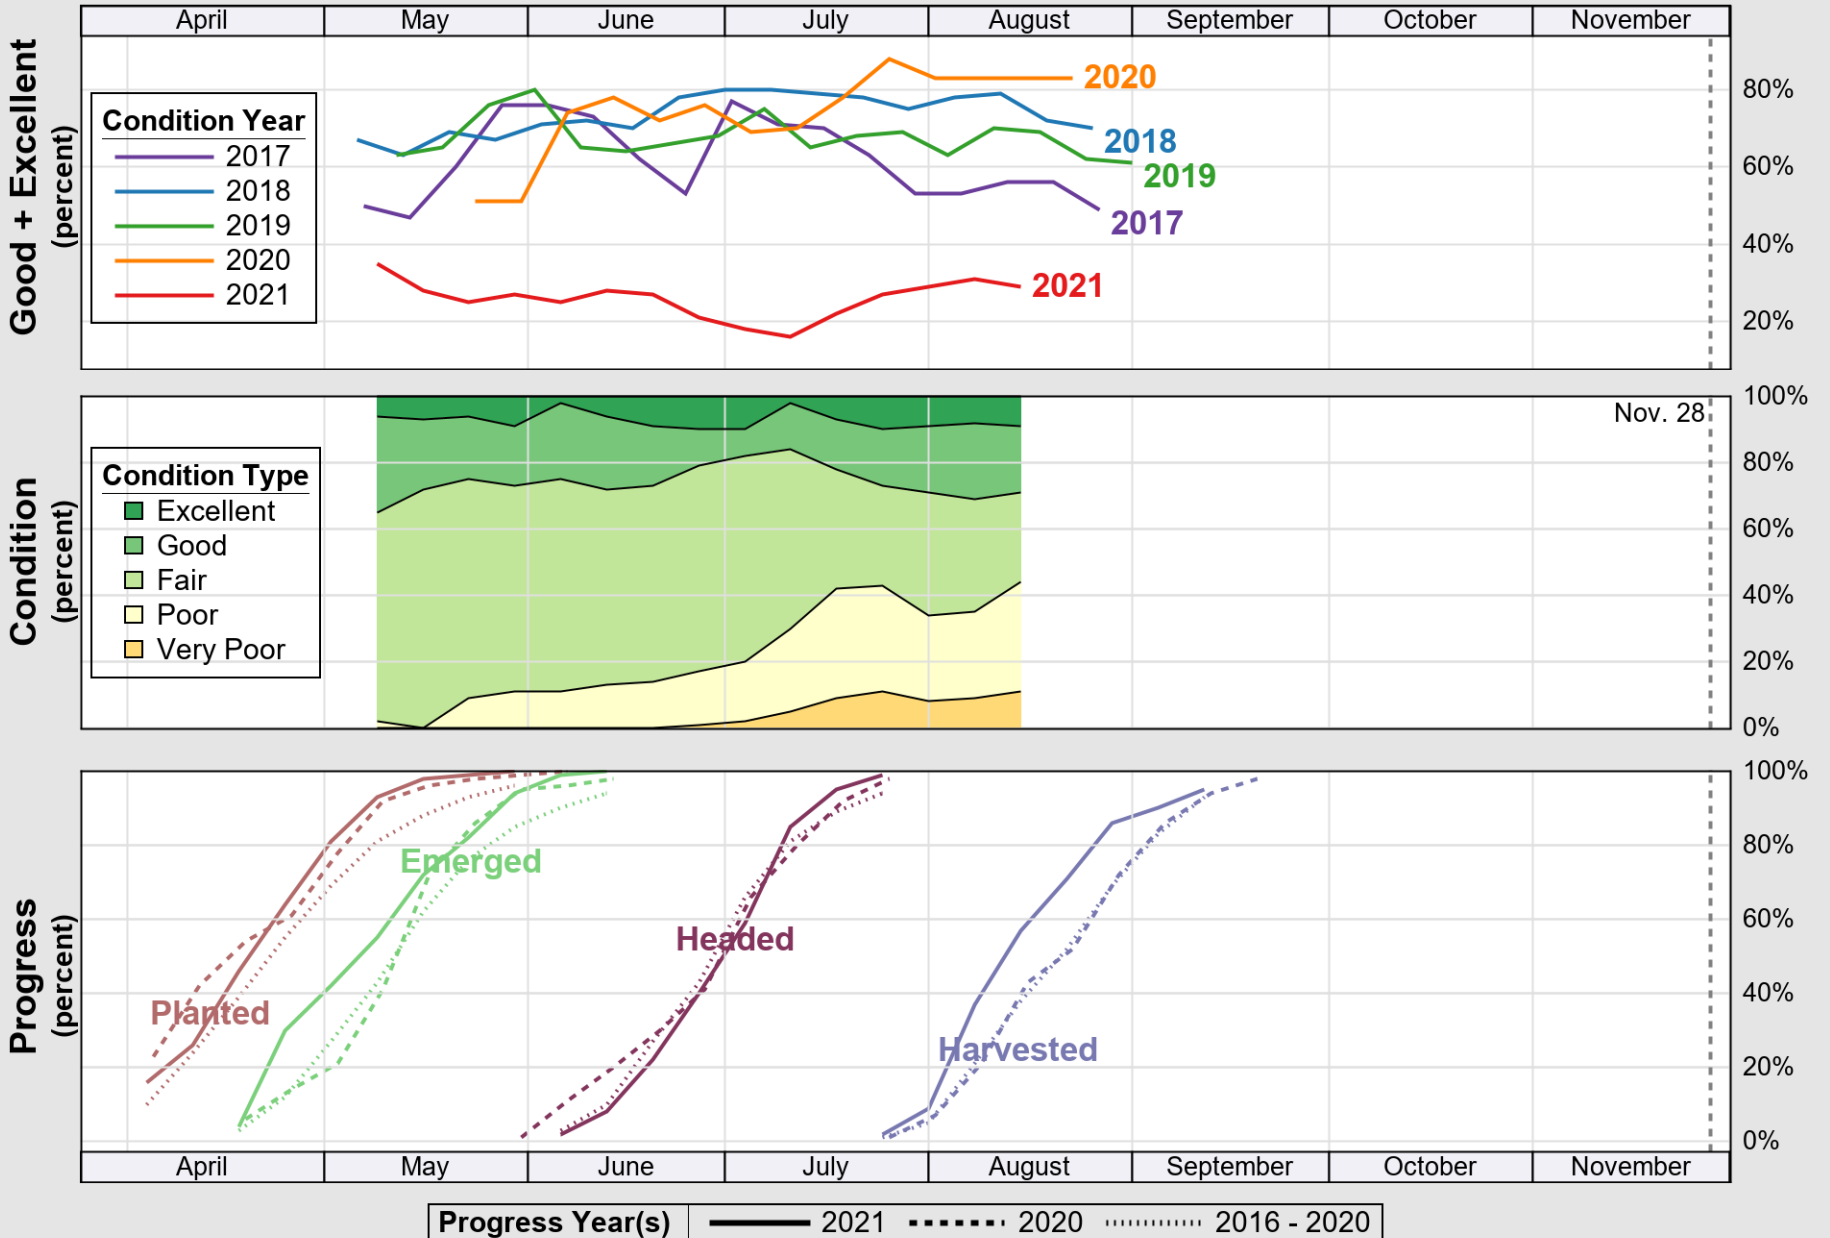

USDA

Crop Progress and Condition: Oats in Idaho , 2021

NASS

Progress Year(s) ——— 2021 2020 2016 - 2020

Source: National Agricultural Statistics Service (NASS), Crop Progress Report

USDA

Crop Progress and Condition: Pasture and Range in Idaho , 2021

NASS

Source: National Agricultural Statistics Service (NASS), Crop Progress Report

USDA

Crop Progress and Condition: Spring Wheat in Idaho , 2021

NASS

Source: National Agricultural Statistics Service (NASS), Crop Progress Report

USDA

Crop Progress and Condition: Sugar Beets in Idaho , 2021

NASS

Progress Year(s) ——— 2021 2020 2016 - 2020

Source: National Agricultural Statistics Service (NASS), Crop Progress Report

USDA

Crop Progress and Condition: Winter Wheat in Idaho , 2021