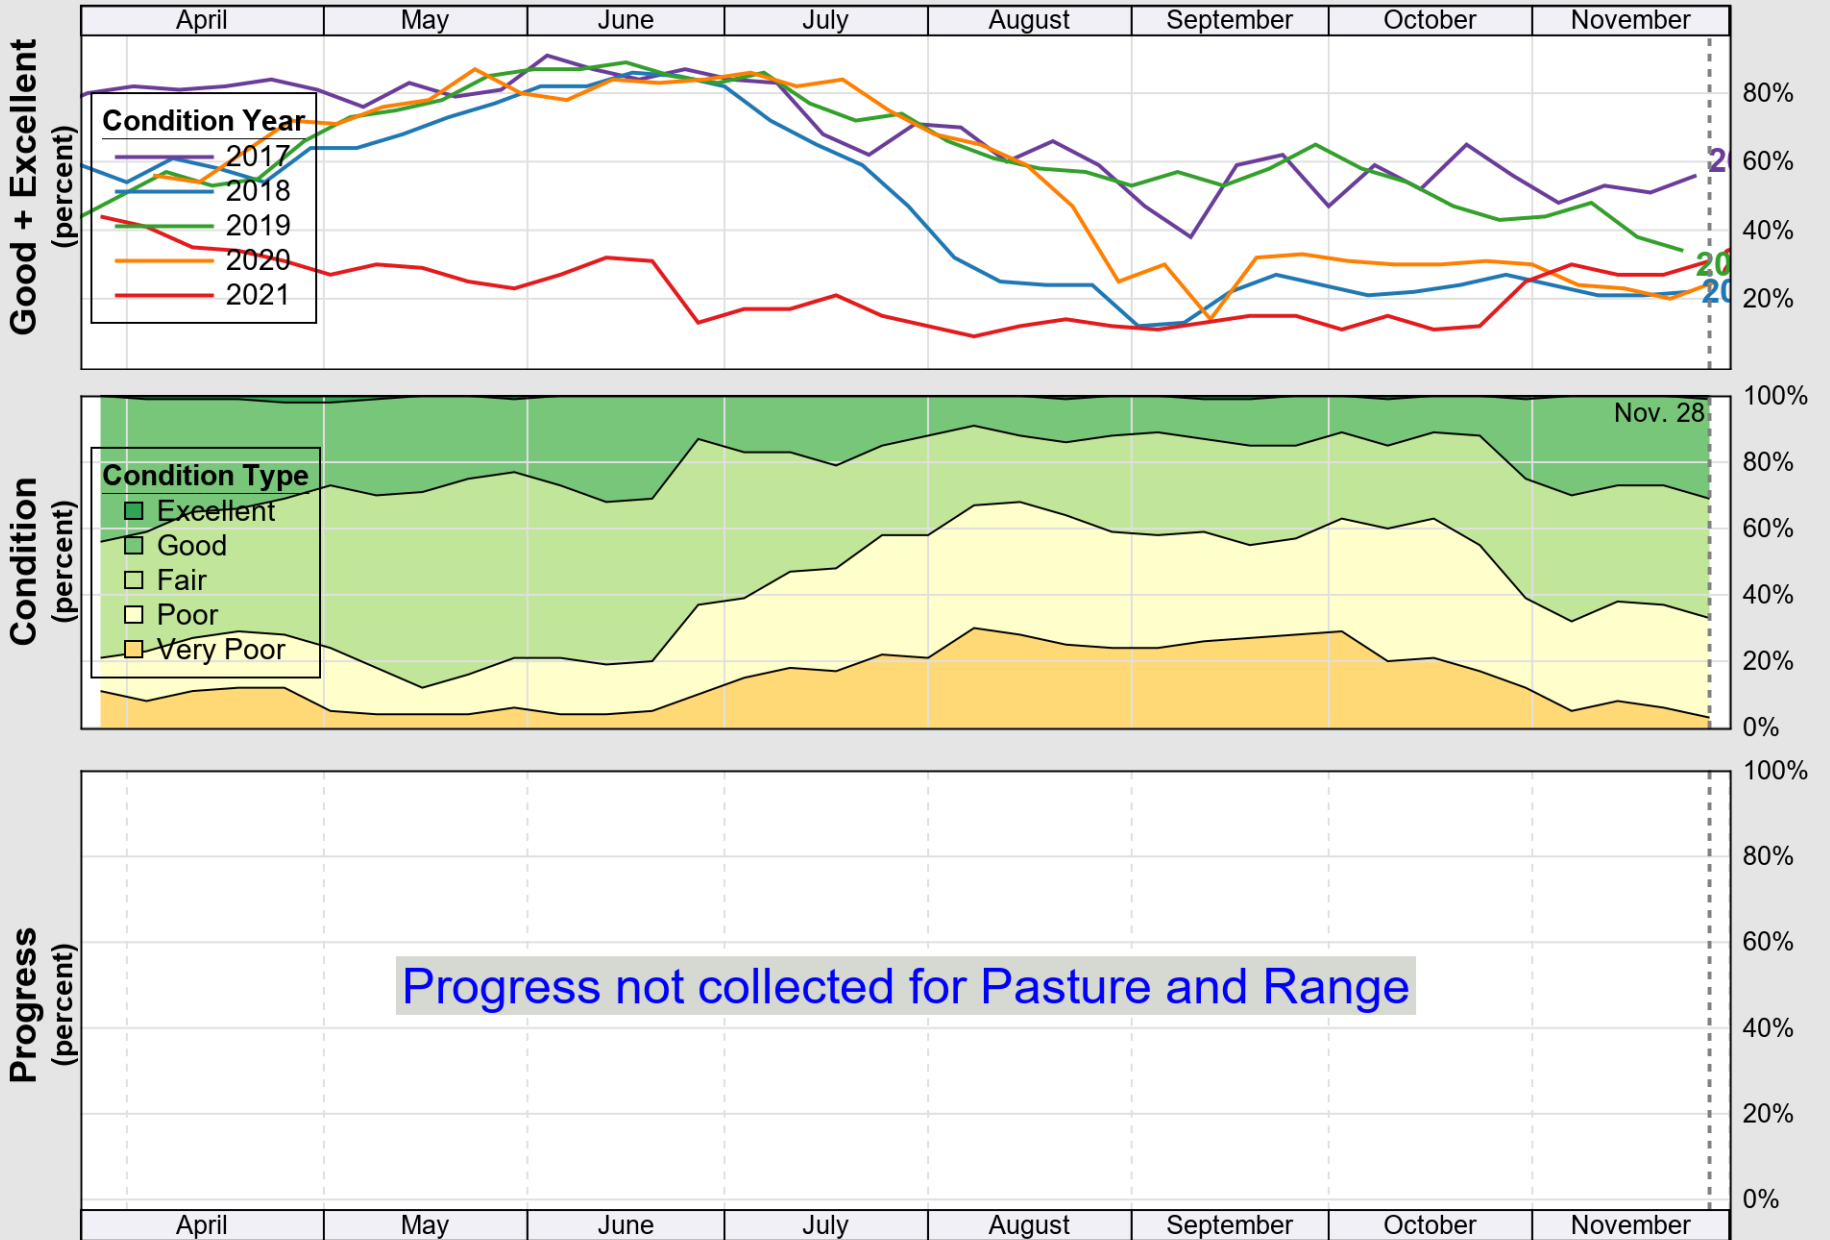

USDA

Crop Progress and Condition: Oats in Idaho , 2021

NASS

Progress Year(s) ——— 2021 2020 2016 - 2020

Source: National Agricultural Statistics Service (NASS), Crop Progress Report

USDA

Crop Progress and Condition: Pasture and Range in Idaho , 2021

NASS

Source: National Agricultural Statistics Service (NASS), Crop Progress Report

USDA

Crop Progress and Condition: Spring Wheat in Idaho , 2021

NASS

Source: National Agricultural Statistics Service (NASS), Crop Progress Report

USDA

Crop Progress and Condition: Sugar Beets in Idaho , 2021

NASS

Progress Year(s) ——— 2021 2020 2016 - 2020

Source: National Agricultural Statistics Service (NASS), Crop Progress Report

USDA

Crop Progress and Condition: Winter Wheat in Idaho , 2021