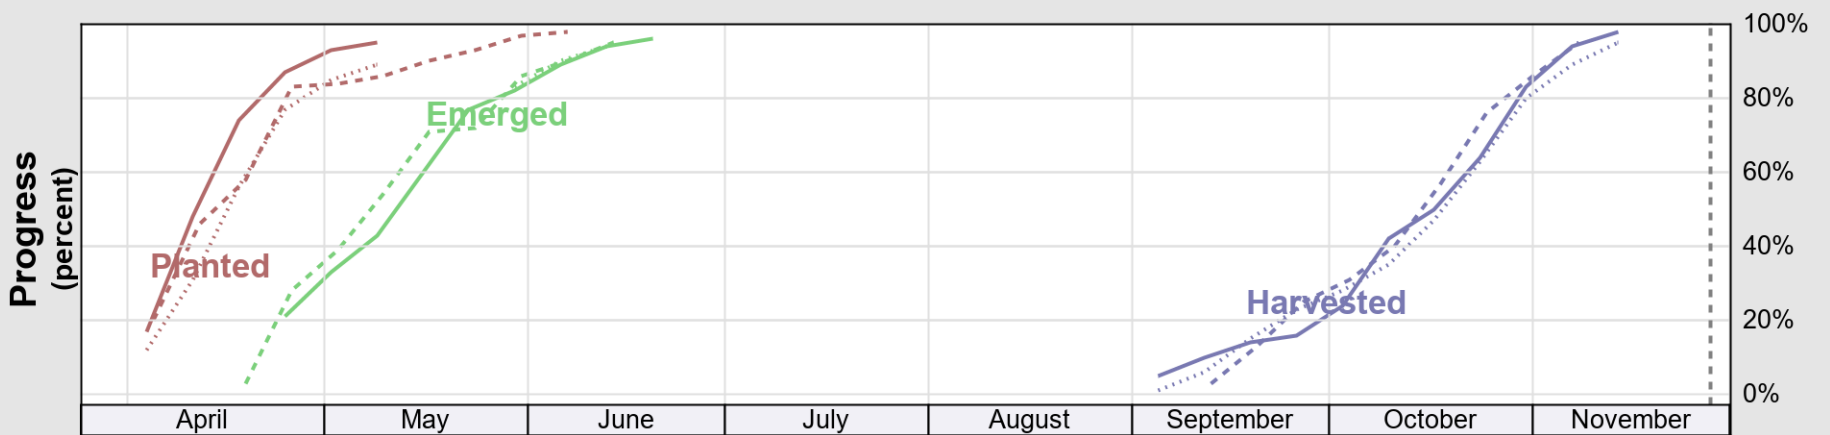

NASS

Source: National Agricultural Statistics Service (NASS), Crop Progress Report

USDA

Crop Progress and Condition: Spring Wheat in Idaho , 2021

NASS

Source: National Agricultural Statistics Service (NASS), Crop Progress Report

USDA

Crop Progress and Condition: Sugar Beets in Idaho , 2021

NASS

Progress Year(s) ——— 2021 2020 2016 - 2020

Source: National Agricultural Statistics Service (NASS), Crop Progress Report

USDA

Crop Progress and Condition: Winter Wheat in Idaho , 2021