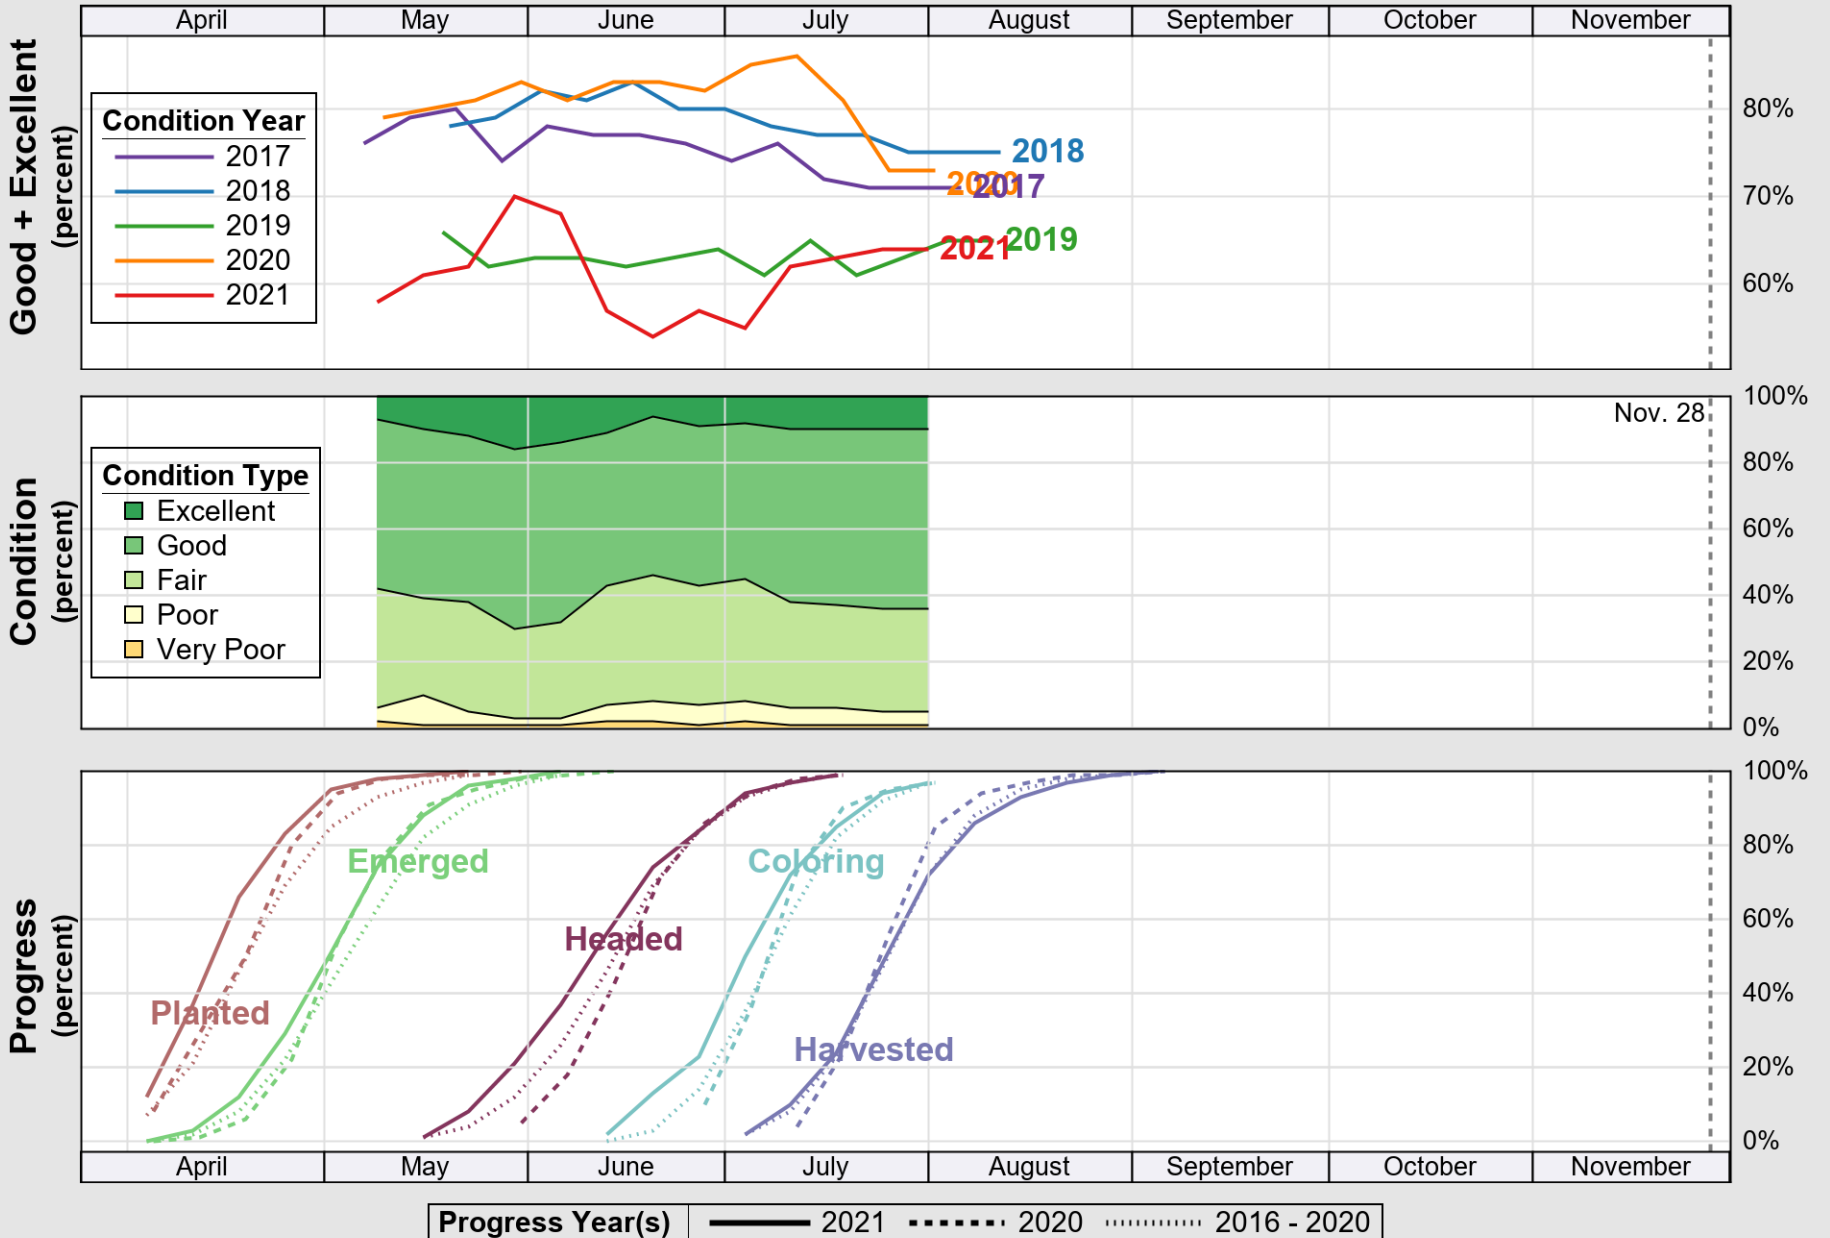

USDA

Crop Progress and Condition: Corn in Iowa, 2021

NASS

Source: National Agricultural Statistics Service (NASS), Crop Progress Report

USDA

Crop Progress and Condition: Oats in Iowa, 2021

NASS

Source: National Agricultural Statistics Service (NASS), Crop Progress Report

USDA

Crop Progress and Condition: Pasture and Range in Iowa , 2021

NASS

Source: National Agricultural Statistics Service (NASS), Crop Progress Report

USDA

Crop Progress and Condition: Soybeans in Iowa , 2021

NASS

Source: National Agricultural Statistics Service (NASS), Crop Progress Report