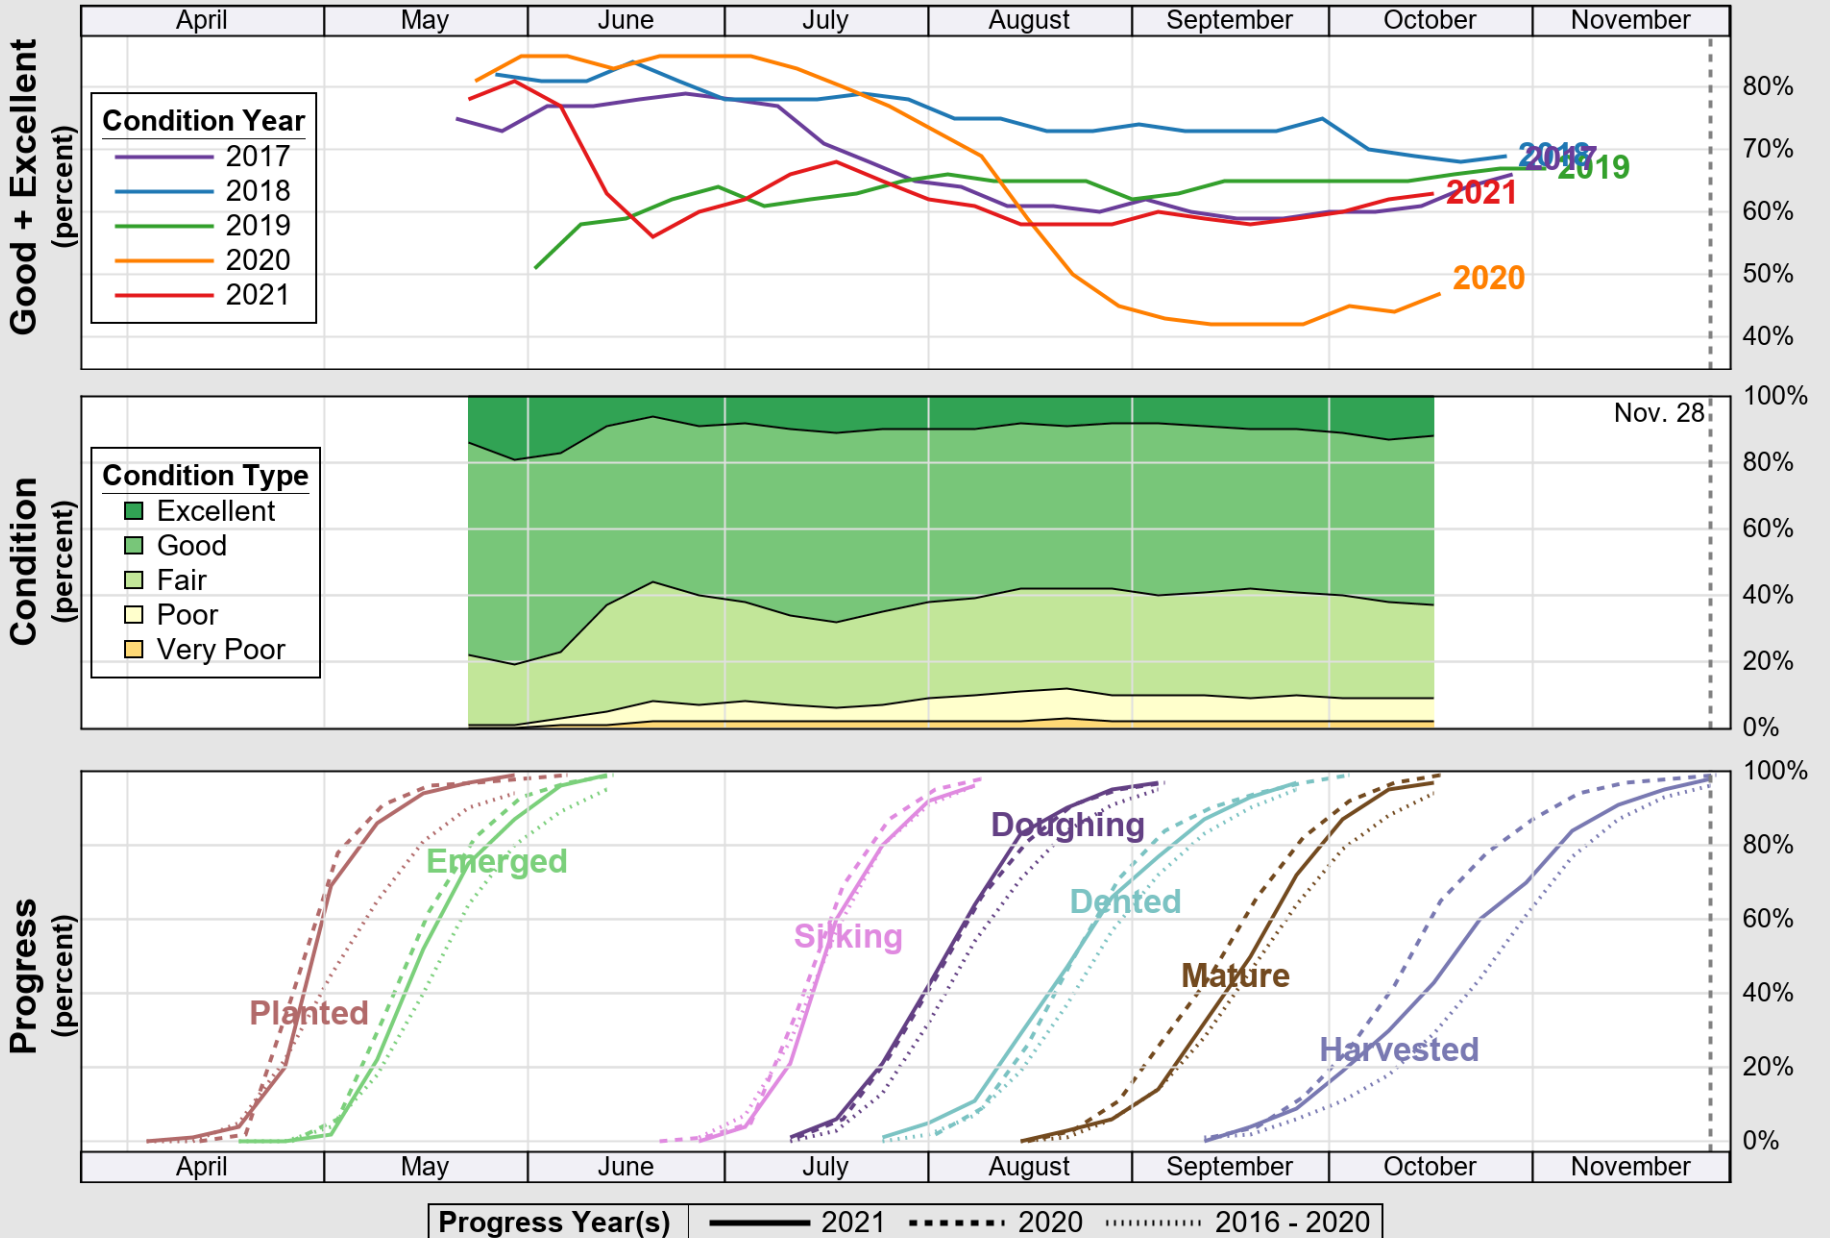

USDA

Crop Progress and Condition: Corn in Iowa, 2021

NASS

Source: National Agricultural Statistics Service (NASS), Crop Progress Report

USDA

Crop Progress and Condition: Oats in Iowa, 2021

NASS

Source: National Agricultural Statistics Service (NASS), Crop Progress Report

USDA

Crop Progress and Condition: Pasture and Range in Iowa , 2021

NASS

Source: National Agricultural Statistics Service (NASS), Crop Progress Report

USDA

Crop Progress and Condition: Soybeans in Iowa , 2021

NASS

Source: National Agricultural Statistics Service (NASS), Crop Progress Report