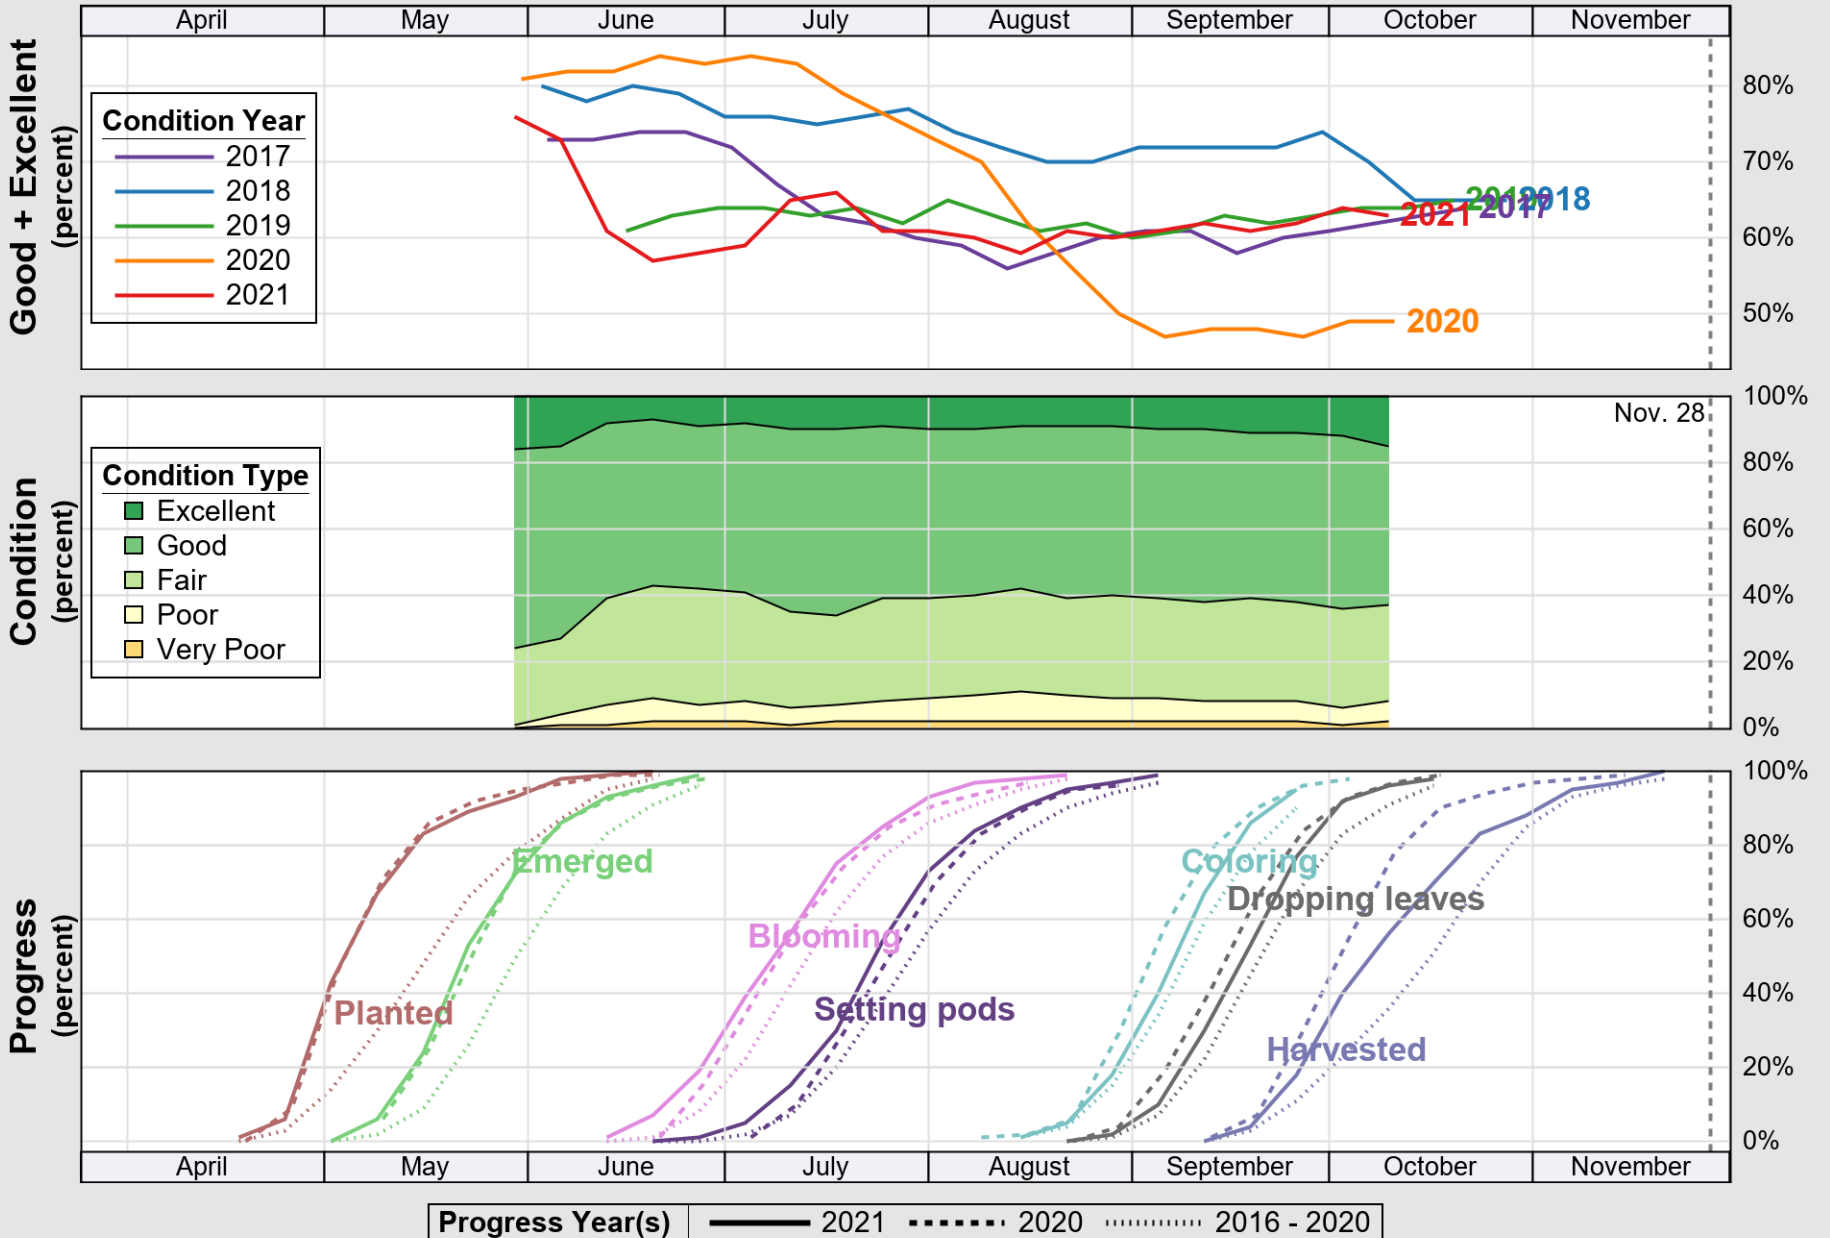

USDA

Crop Progress and Condition: Corn in Iowa, 2021

NASS

Source: National Agricultural Statistics Service (NASS), Crop Progress Report

USDA

Crop Progress and Condition: Oats in Iowa, 2021

NASS

Source: National Agricultural Statistics Service (NASS), Crop Progress Report

USDA

Crop Progress and Condition: Pasture and Range in Iowa , 2021

NASS

Source: National Agricultural Statistics Service (NASS), Crop Progress Report

USDA

Crop Progress and Condition: Soybeans in Iowa , 2021

NASS

Source: National Agricultural Statistics Service (NASS), Crop Progress Report