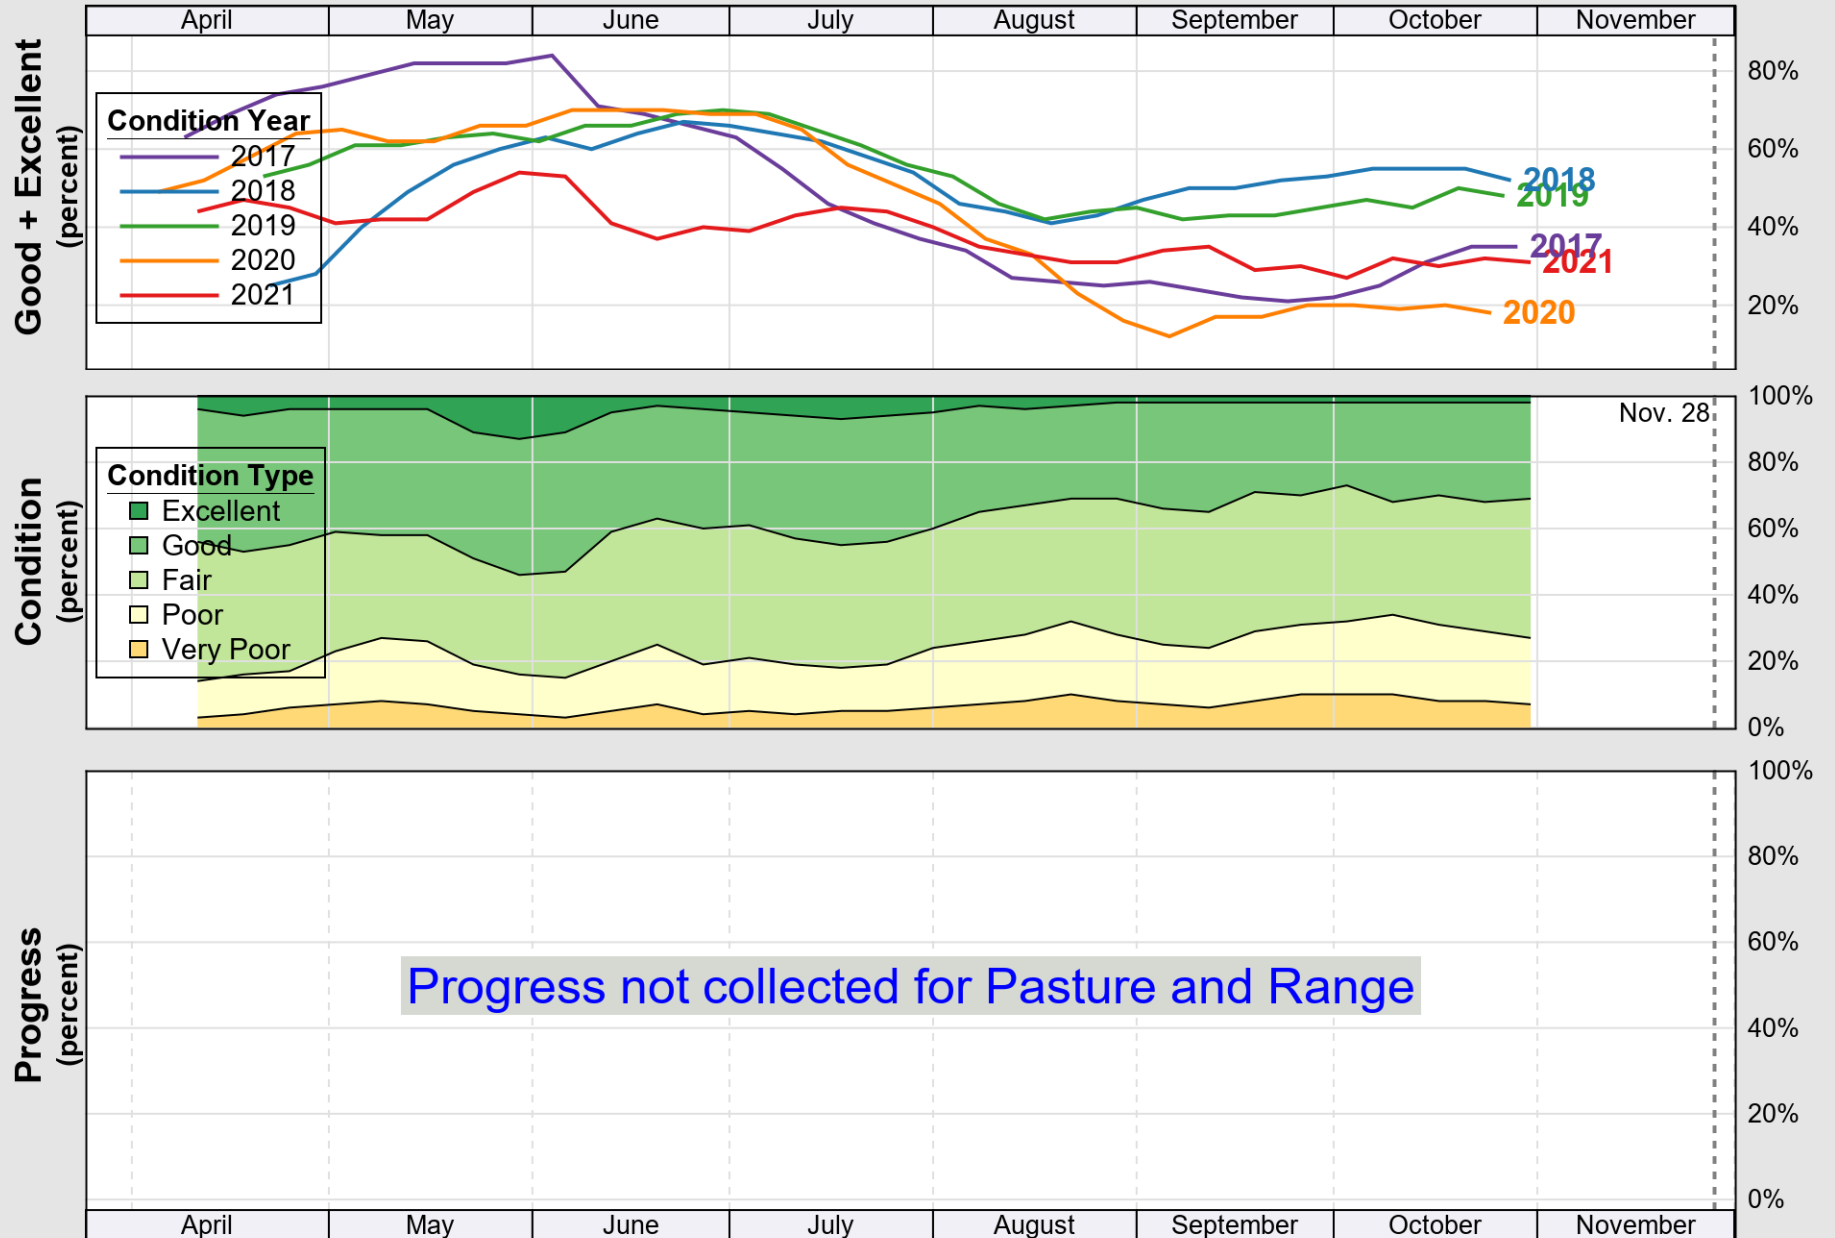

USDA

Crop Progress and Condition: Corn in Iowa, 2021

NASS

Source: National Agricultural Statistics Service (NASS), Crop Progress Report

USDA

Crop Progress and Condition: Oats in Iowa, 2021

NASS

Source: National Agricultural Statistics Service (NASS), Crop Progress Report

USDA

Crop Progress and Condition: Pasture and Range in Iowa , 2021

NASS

Source: National Agricultural Statistics Service (NASS), Crop Progress Report

USDA

Crop Progress and Condition: Soybeans in Iowa , 2021

NASS

Source: National Agricultural Statistics Service (NASS), Crop Progress Report