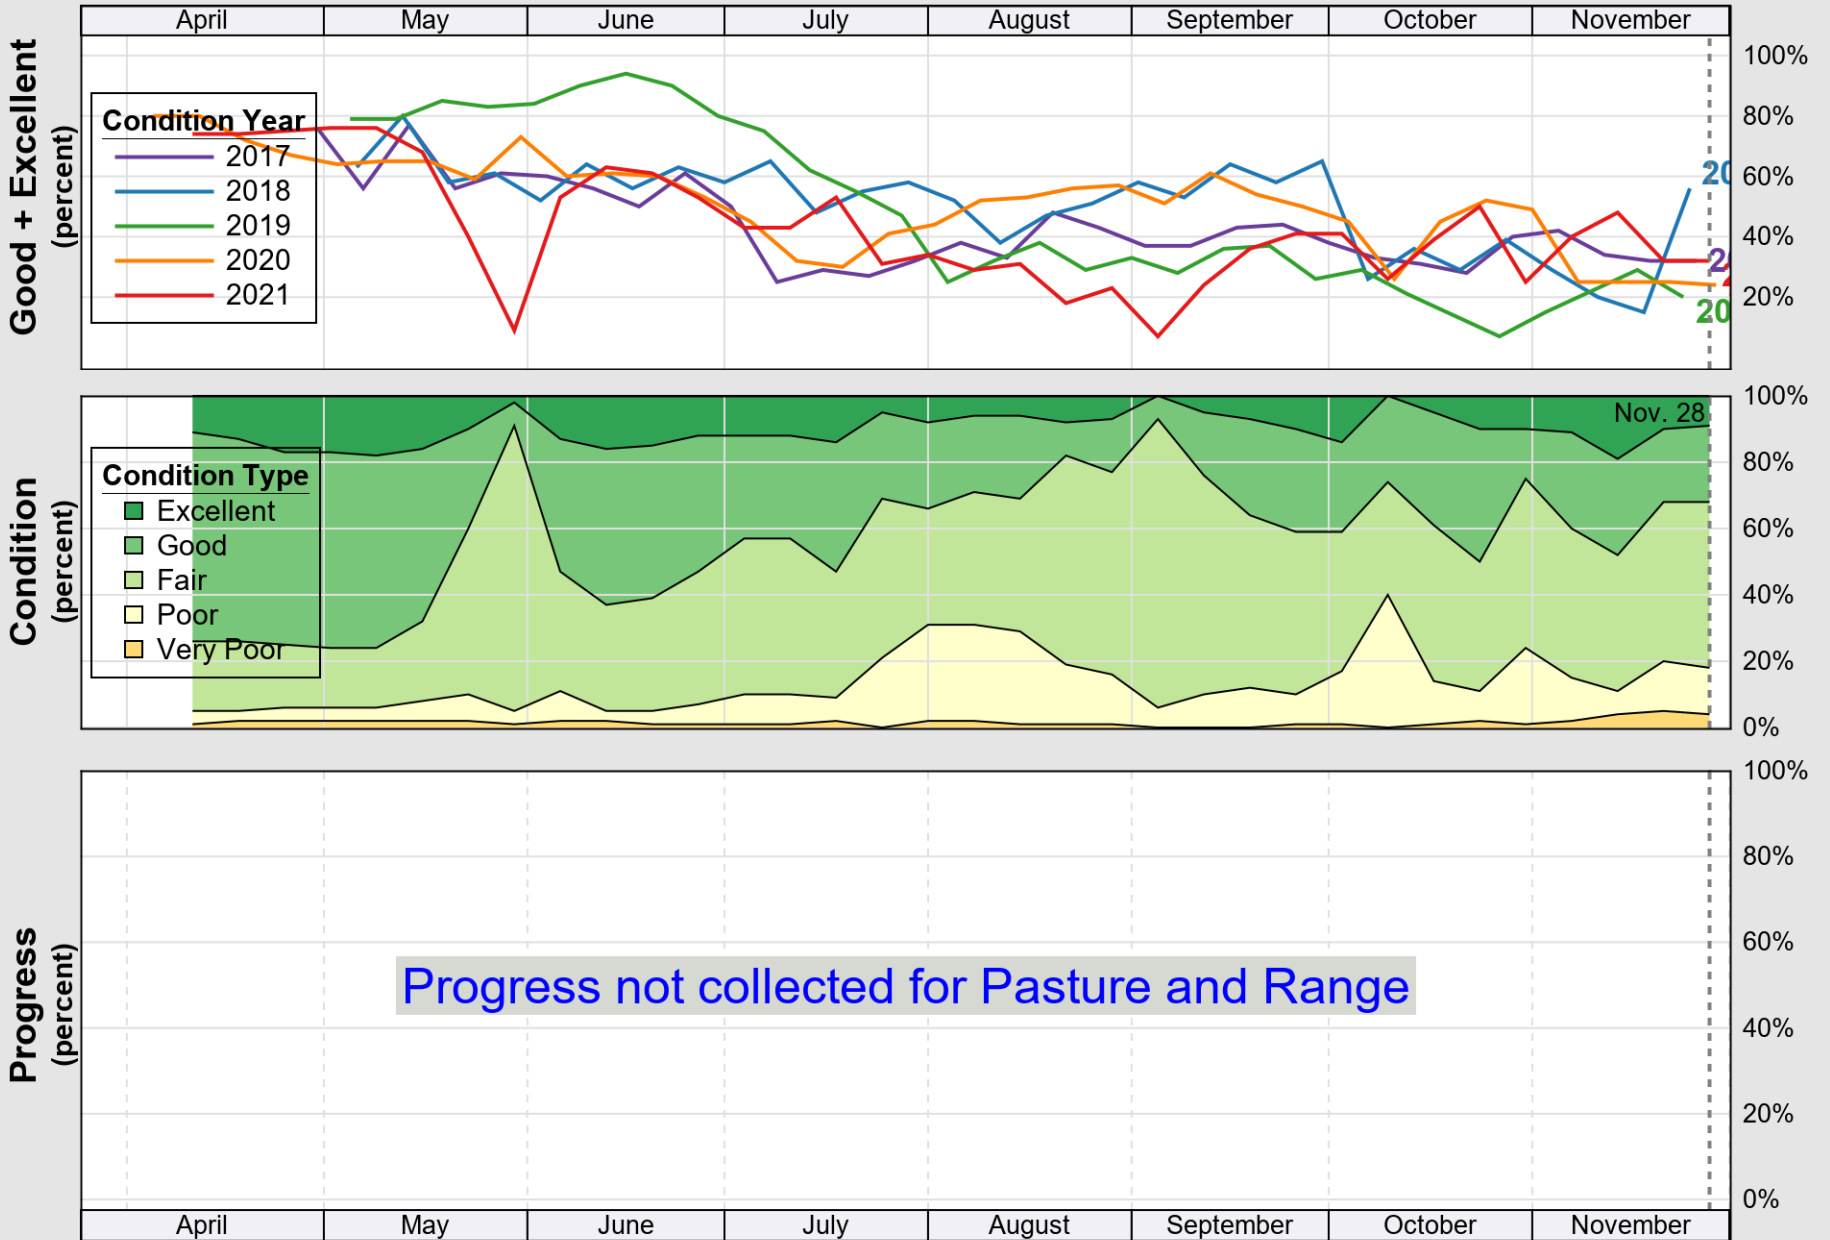

USDA

Crop Progress and Condition: Corn in Delaware , 2021

NASS

Source: National Agricultural Statistics Service (NASS), Crop Progress Report

USDA

Crop Progress and Condition: Pasture and Range in Delaware, 2021

NASS

Source: National Agricultural Statistics Service (NASS), Crop Progress Report

USDA

Crop Progress and Condition: Soybeans in Delaware , 2021

NASS

Source: National Agricultural Statistics Service (NASS), Crop Progress Report

USDA

Crop Progress and Condition: Winter Wheat in Delaware , 2021

NASS

Source: National Agricultural Statistics Service (NASS), Crop Progress Report