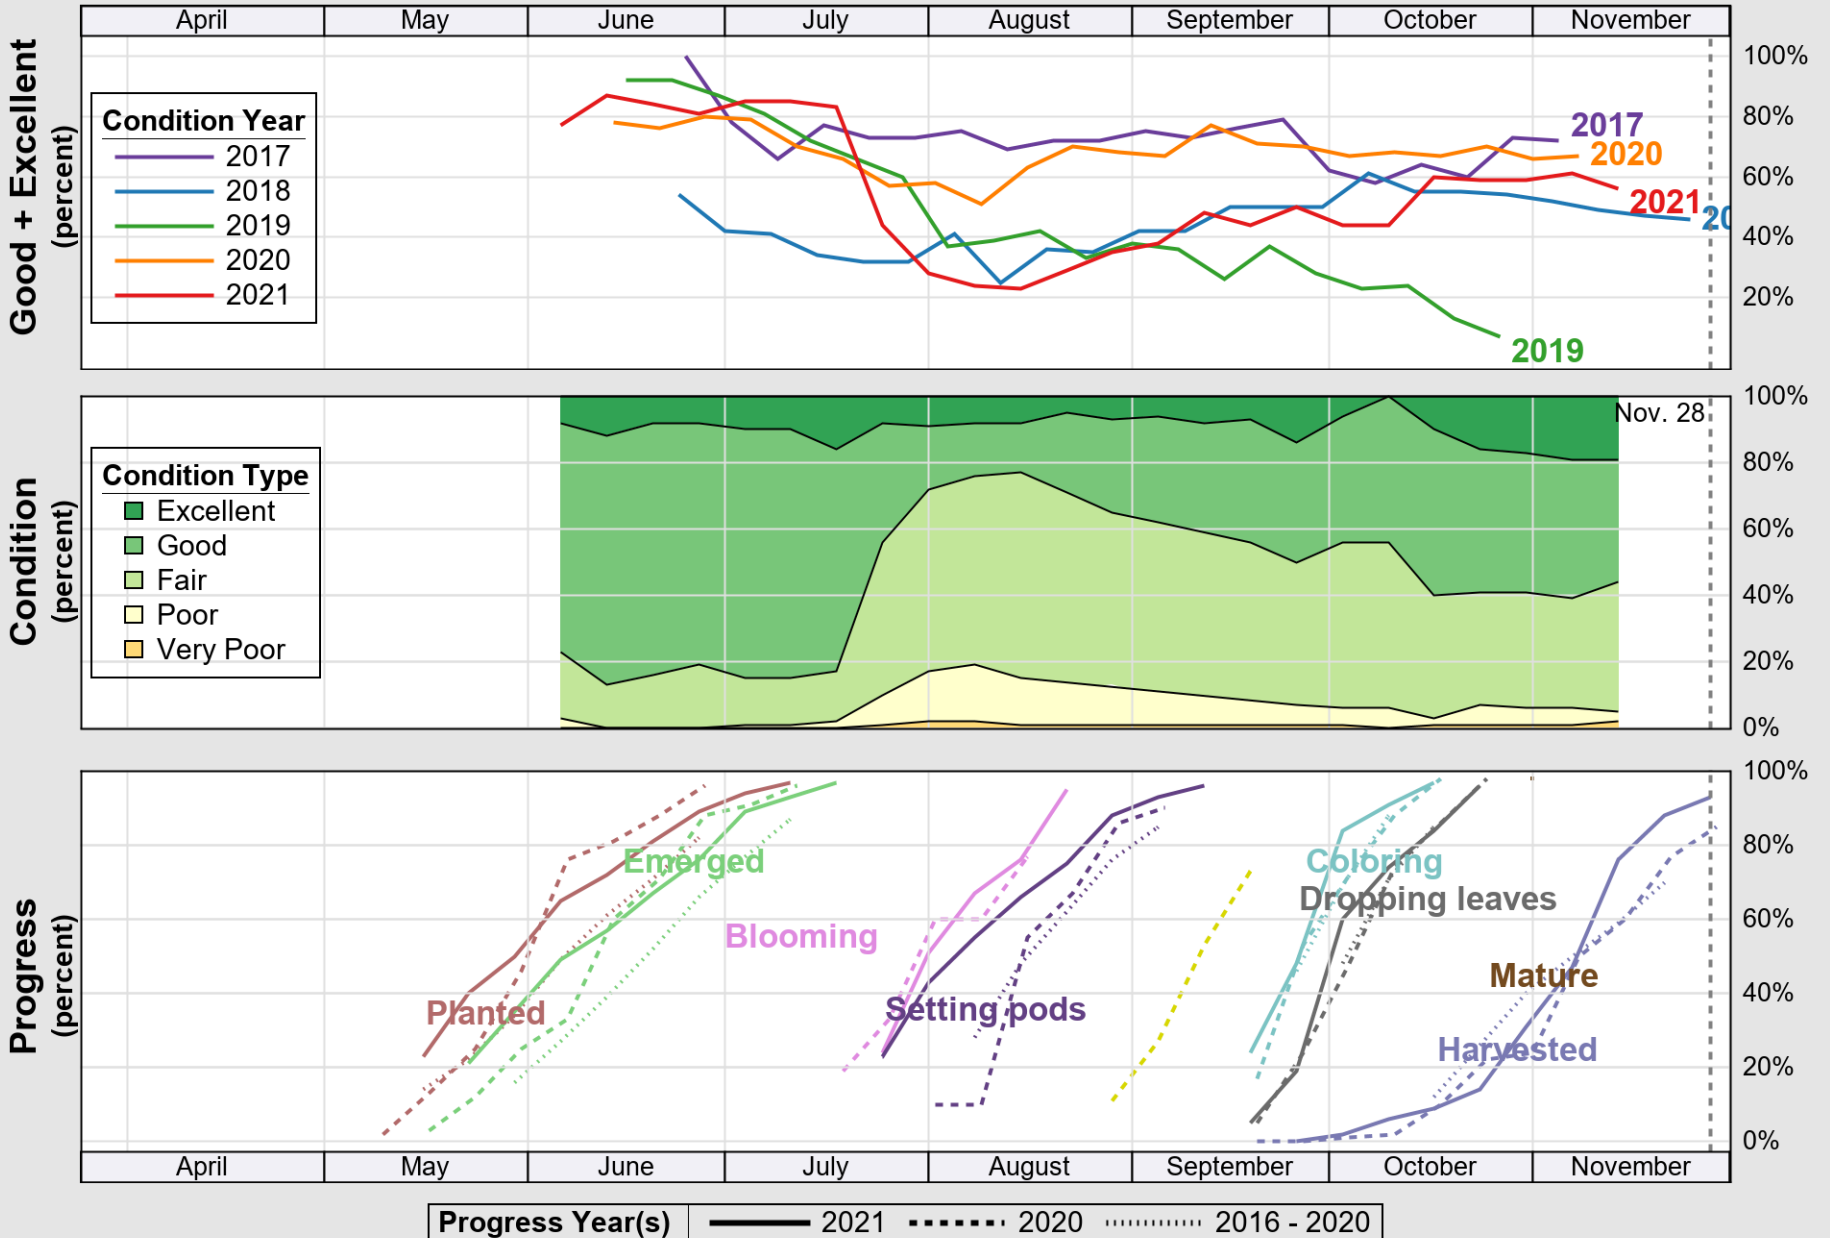

USDA

Crop Progress and Condition: Corn in Delaware , 2021

NASS

Source: National Agricultural Statistics Service (NASS), Crop Progress Report

USDA

Crop Progress and Condition: Pasture and Range in Delaware, 2021

NASS

Source: National Agricultural Statistics Service (NASS), Crop Progress Report

USDA

Crop Progress and Condition: Soybeans in Delaware , 2021

NASS

Source: National Agricultural Statistics Service (NASS), Crop Progress Report

USDA

Crop Progress and Condition: Winter Wheat in Delaware , 2021

NASS

Source: National Agricultural Statistics Service (NASS), Crop Progress Report