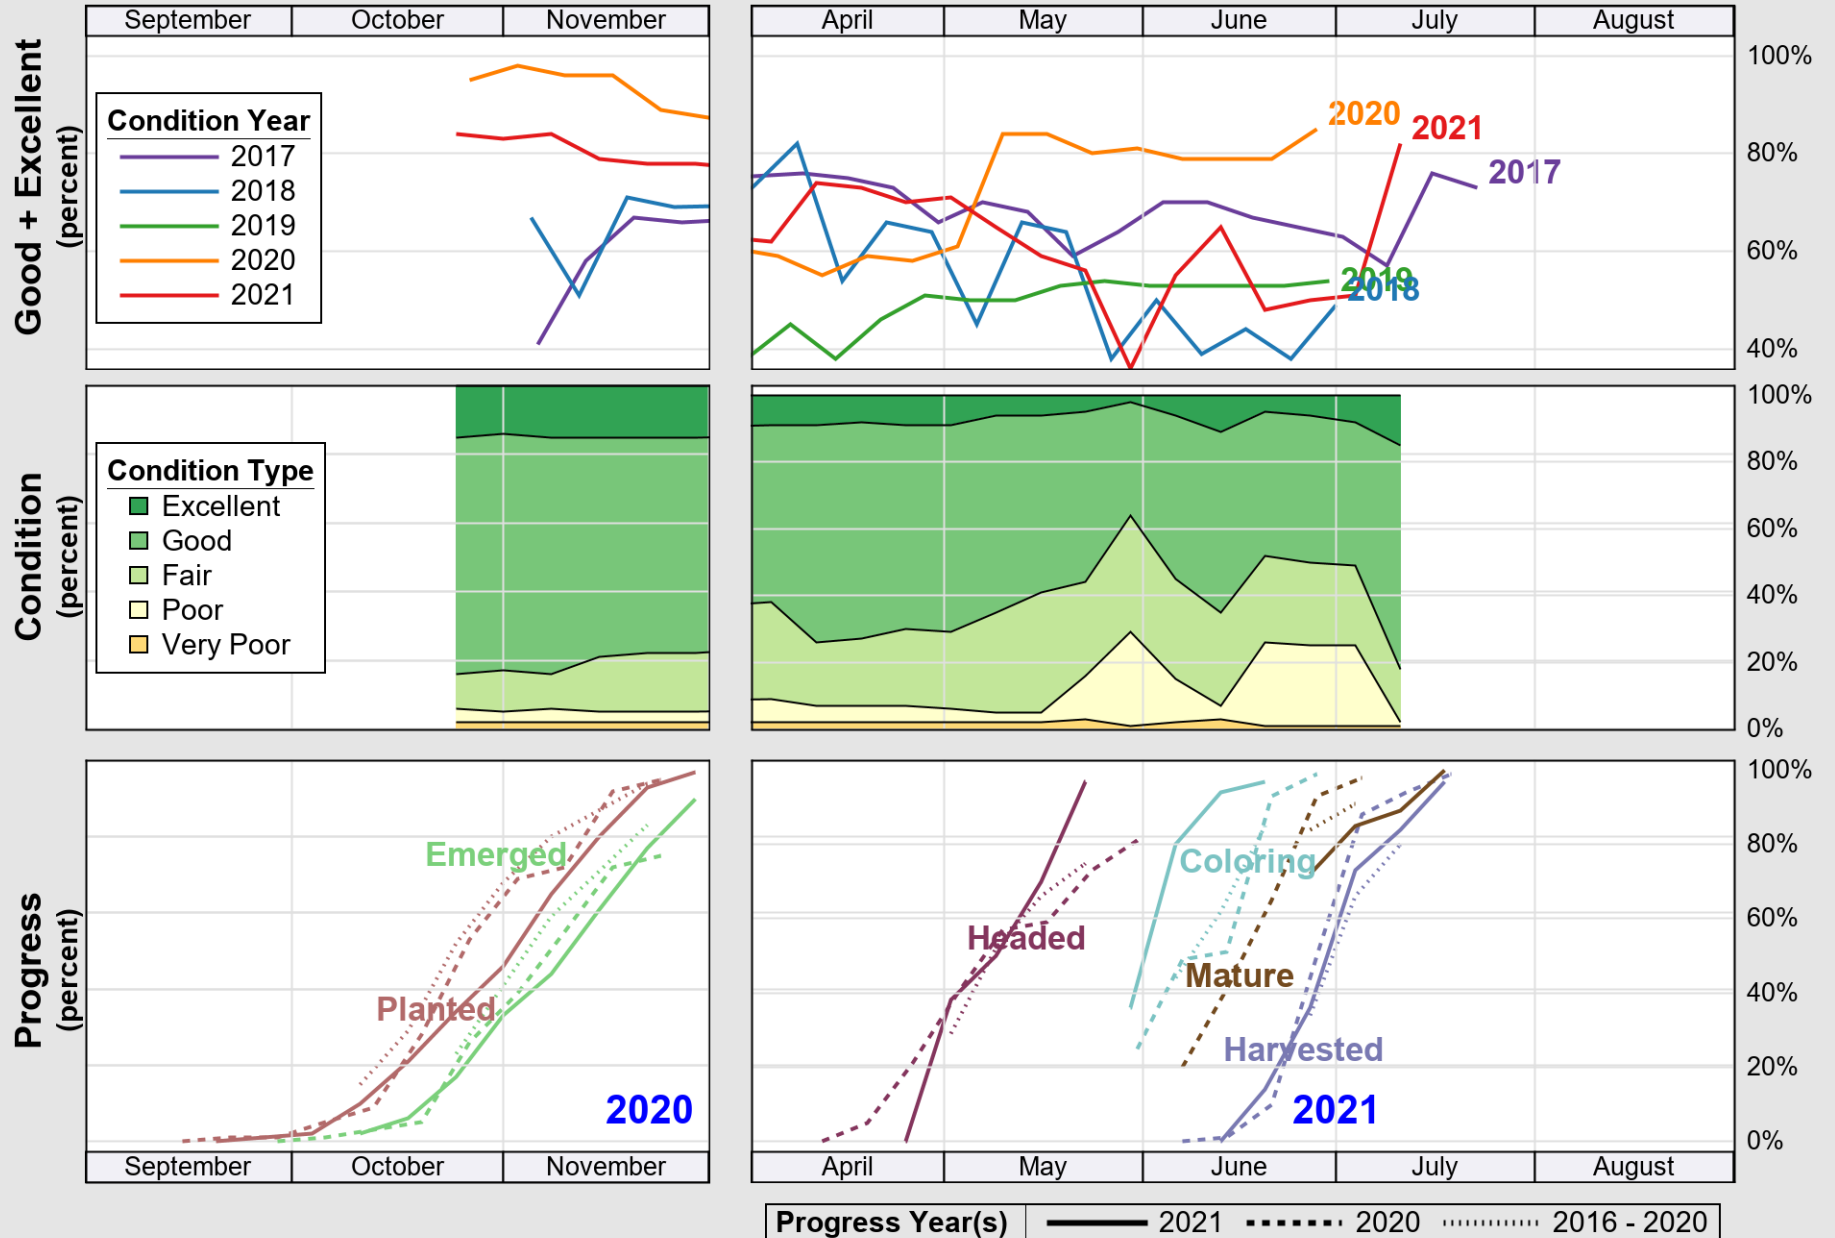

USDA

Crop Progress and Condition: Corn in Delaware , 2021

NASS

Source: National Agricultural Statistics Service (NASS), Crop Progress Report

USDA

Crop Progress and Condition: Pasture and Range in Delaware, 2021

NASS

Source: National Agricultural Statistics Service (NASS), Crop Progress Report

USDA

Crop Progress and Condition: Soybeans in Delaware , 2021

NASS

Source: National Agricultural Statistics Service (NASS), Crop Progress Report

USDA

Crop Progress and Condition: Winter Wheat in Delaware , 2021

NASS

Source: National Agricultural Statistics Service (NASS), Crop Progress Report