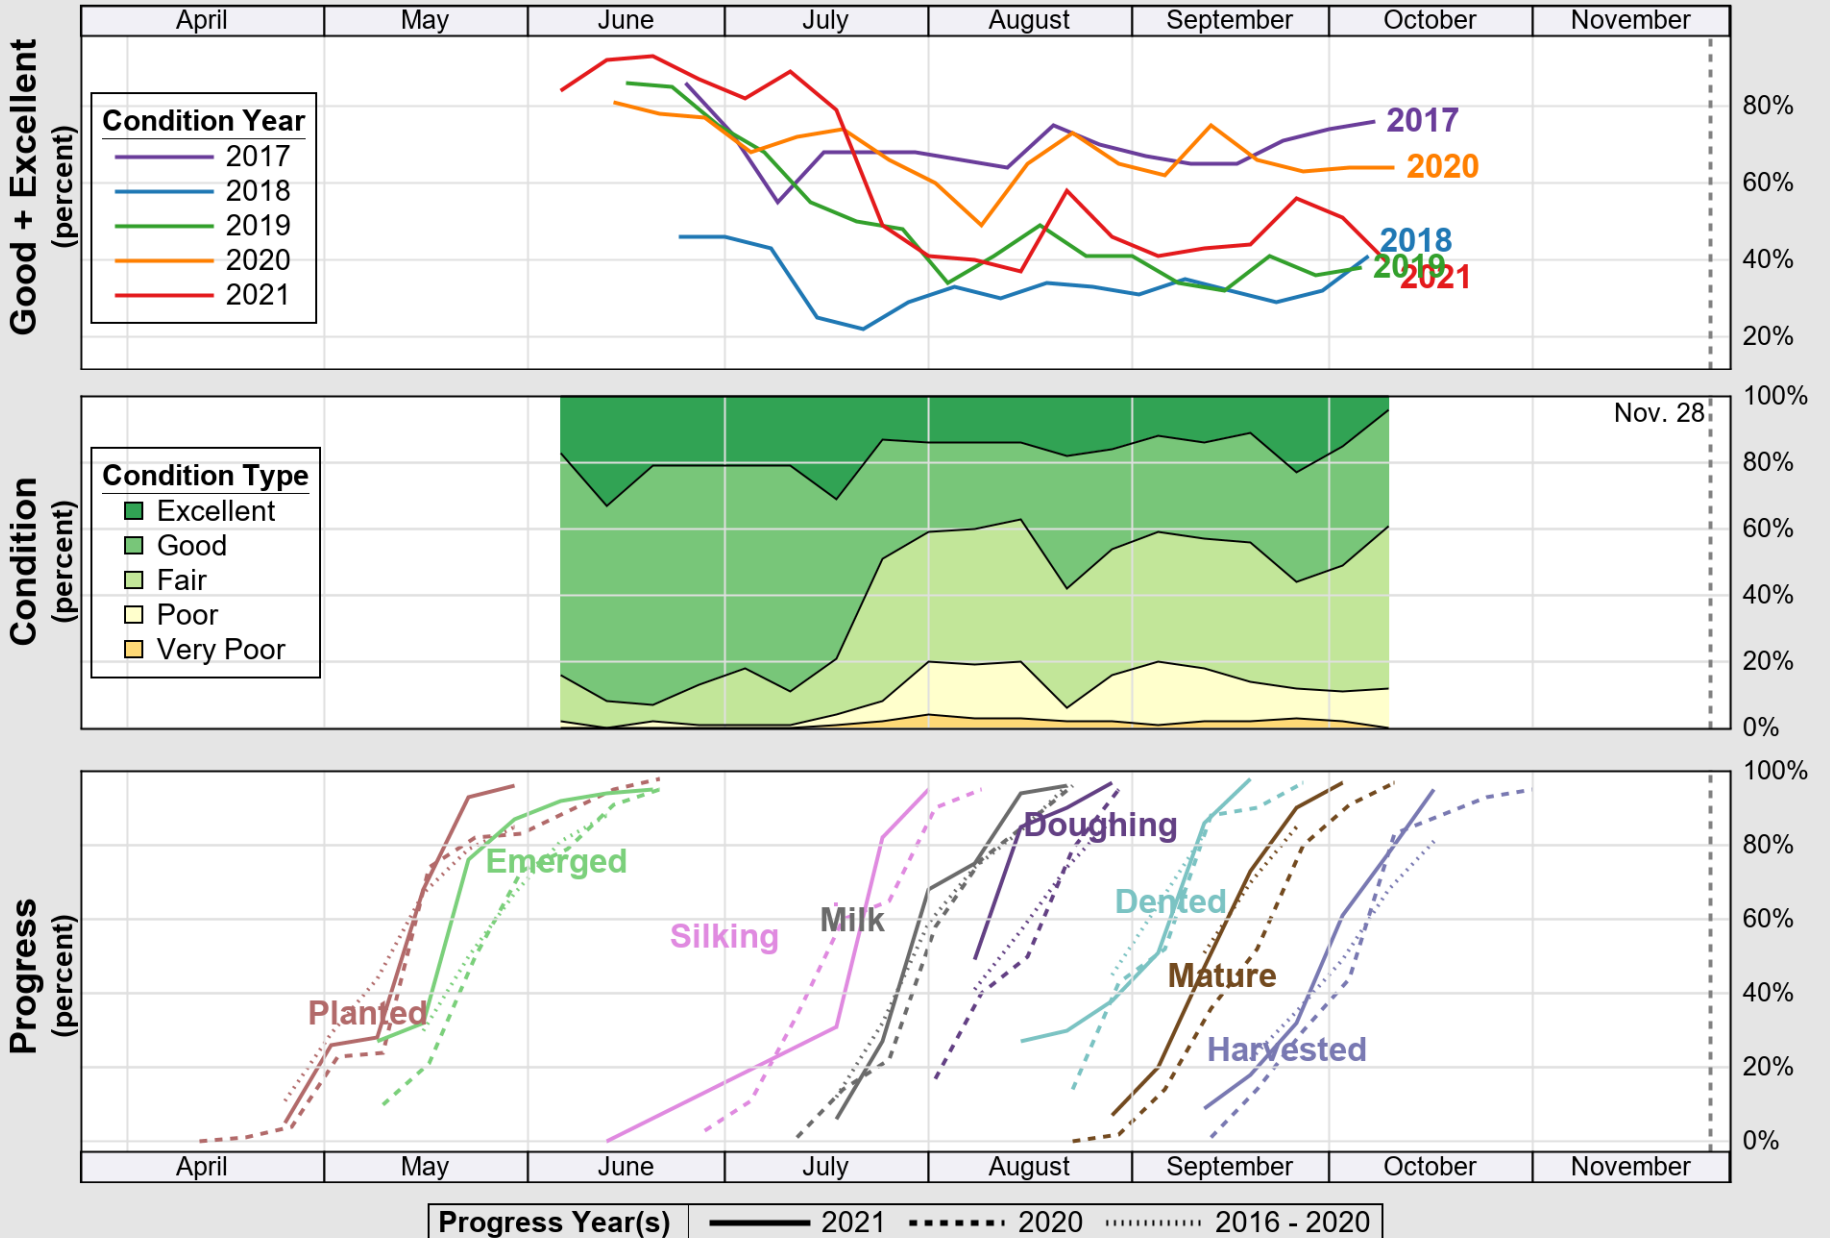

USDA

Crop Progress and Condition: Corn in Delaware , 2021

NASS

Source: National Agricultural Statistics Service (NASS), Crop Progress Report

USDA

Crop Progress and Condition: Pasture and Range in Delaware, 2021

NASS

Source: National Agricultural Statistics Service (NASS), Crop Progress Report

USDA

Crop Progress and Condition: Soybeans in Delaware , 2021

NASS

Source: National Agricultural Statistics Service (NASS), Crop Progress Report

USDA

Crop Progress and Condition: Winter Wheat in Delaware , 2021

NASS

Source: National Agricultural Statistics Service (NASS), Crop Progress Report