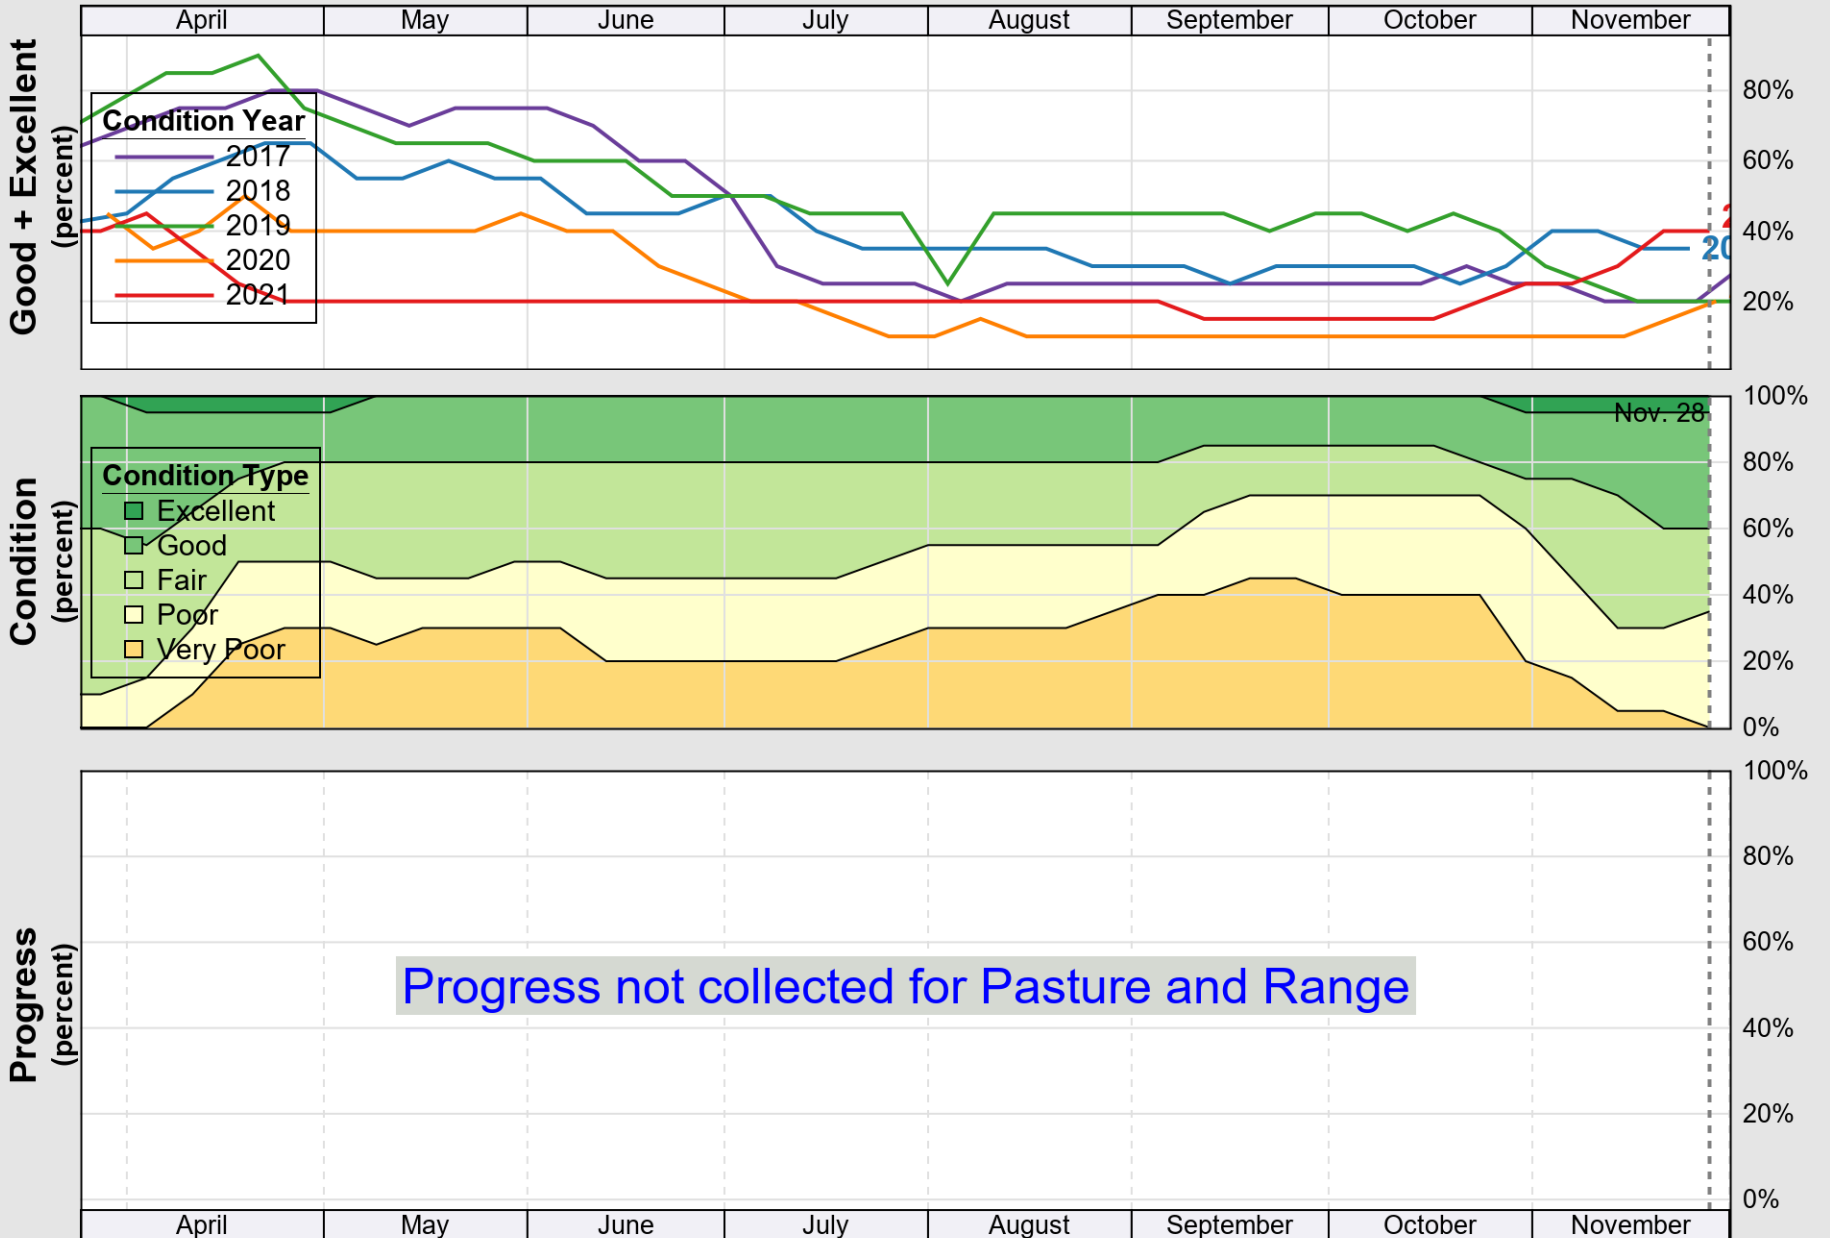

# Crop Progress and Condition: Cotton in California , 2021

NASS

Source: National Agricultural Statistics Service (NASS), Crop Progress Report

USDA

# Crop Progress and Condition: Pasture and Range in California , 2021

NASS

Source: National Agricultural Statistics Service (NASS), Crop Progress Report

USDA

# Crop Progress and Condition: Rice in California , 2021

NASS

Source: National Agricultural Statistics Service (NASS), Crop Progress Report

USDA