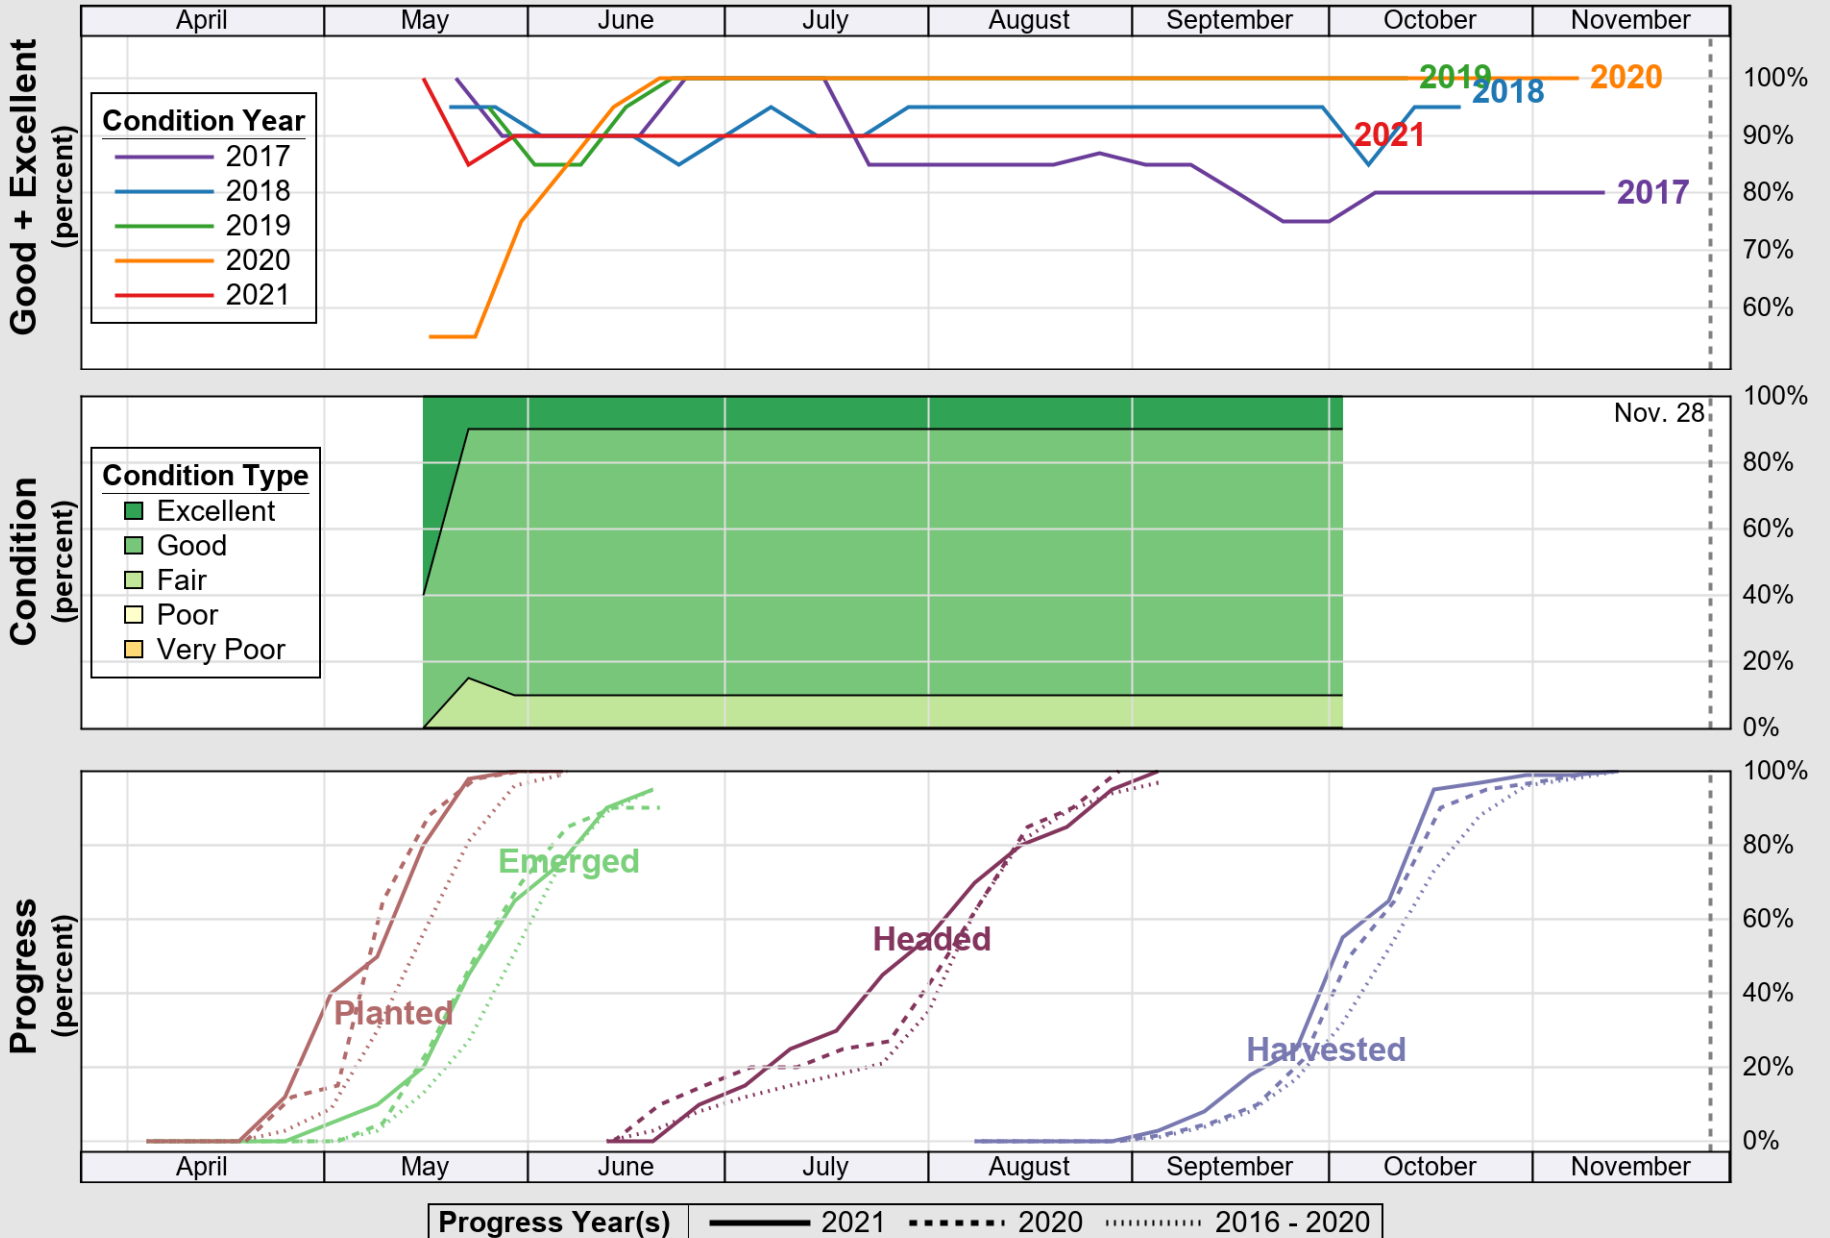

# Crop Progress and Condition: Cotton in California , 2021

NASS

Source: National Agricultural Statistics Service (NASS), Crop Progress Report

USDA

# Crop Progress and Condition: Pasture and Range in California , 2021

NASS

Source: National Agricultural Statistics Service (NASS), Crop Progress Report

USDA

# Crop Progress and Condition: Rice in California , 2021

NASS

Source: National Agricultural Statistics Service (NASS), Crop Progress Report

USDA

# Crop Progress and Condition: Winter Wheat in California , 2021

NASS

Source: National Agricultural Statistics Service (NASS), Crop Progress Report