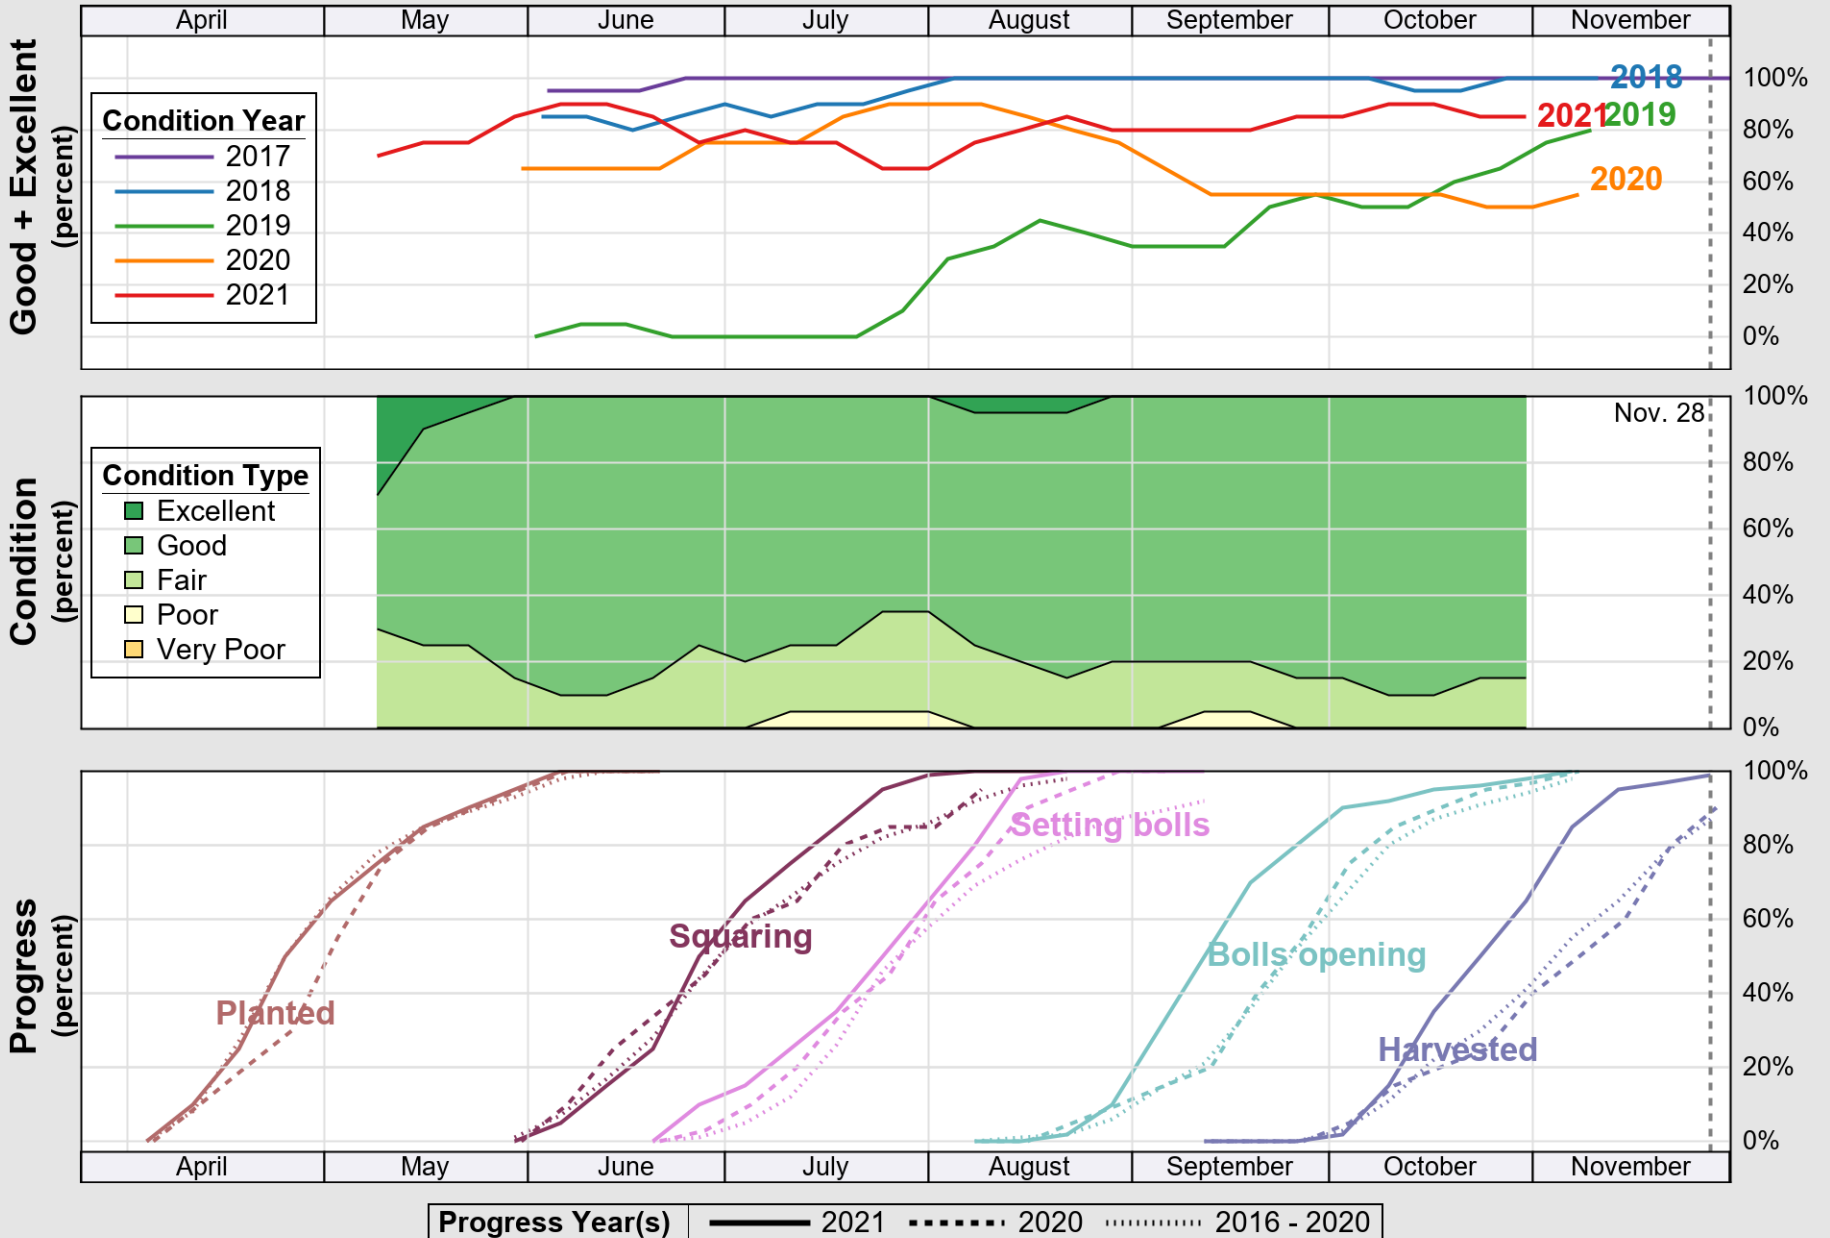

# Crop Progress and Condition: Cotton in California , 2021

NASS

Source: National Agricultural Statistics Service (NASS), Crop Progress Report

USDA

# Crop Progress and Condition: Pasture and Range in California , 2021

NASS

Source: National Agricultural Statistics Service (NASS), Crop Progress Report

USDA

# Crop Progress and Condition: Rice in California , 2021

NASS

Source: National Agricultural Statistics Service (NASS), Crop Progress Report

USDA