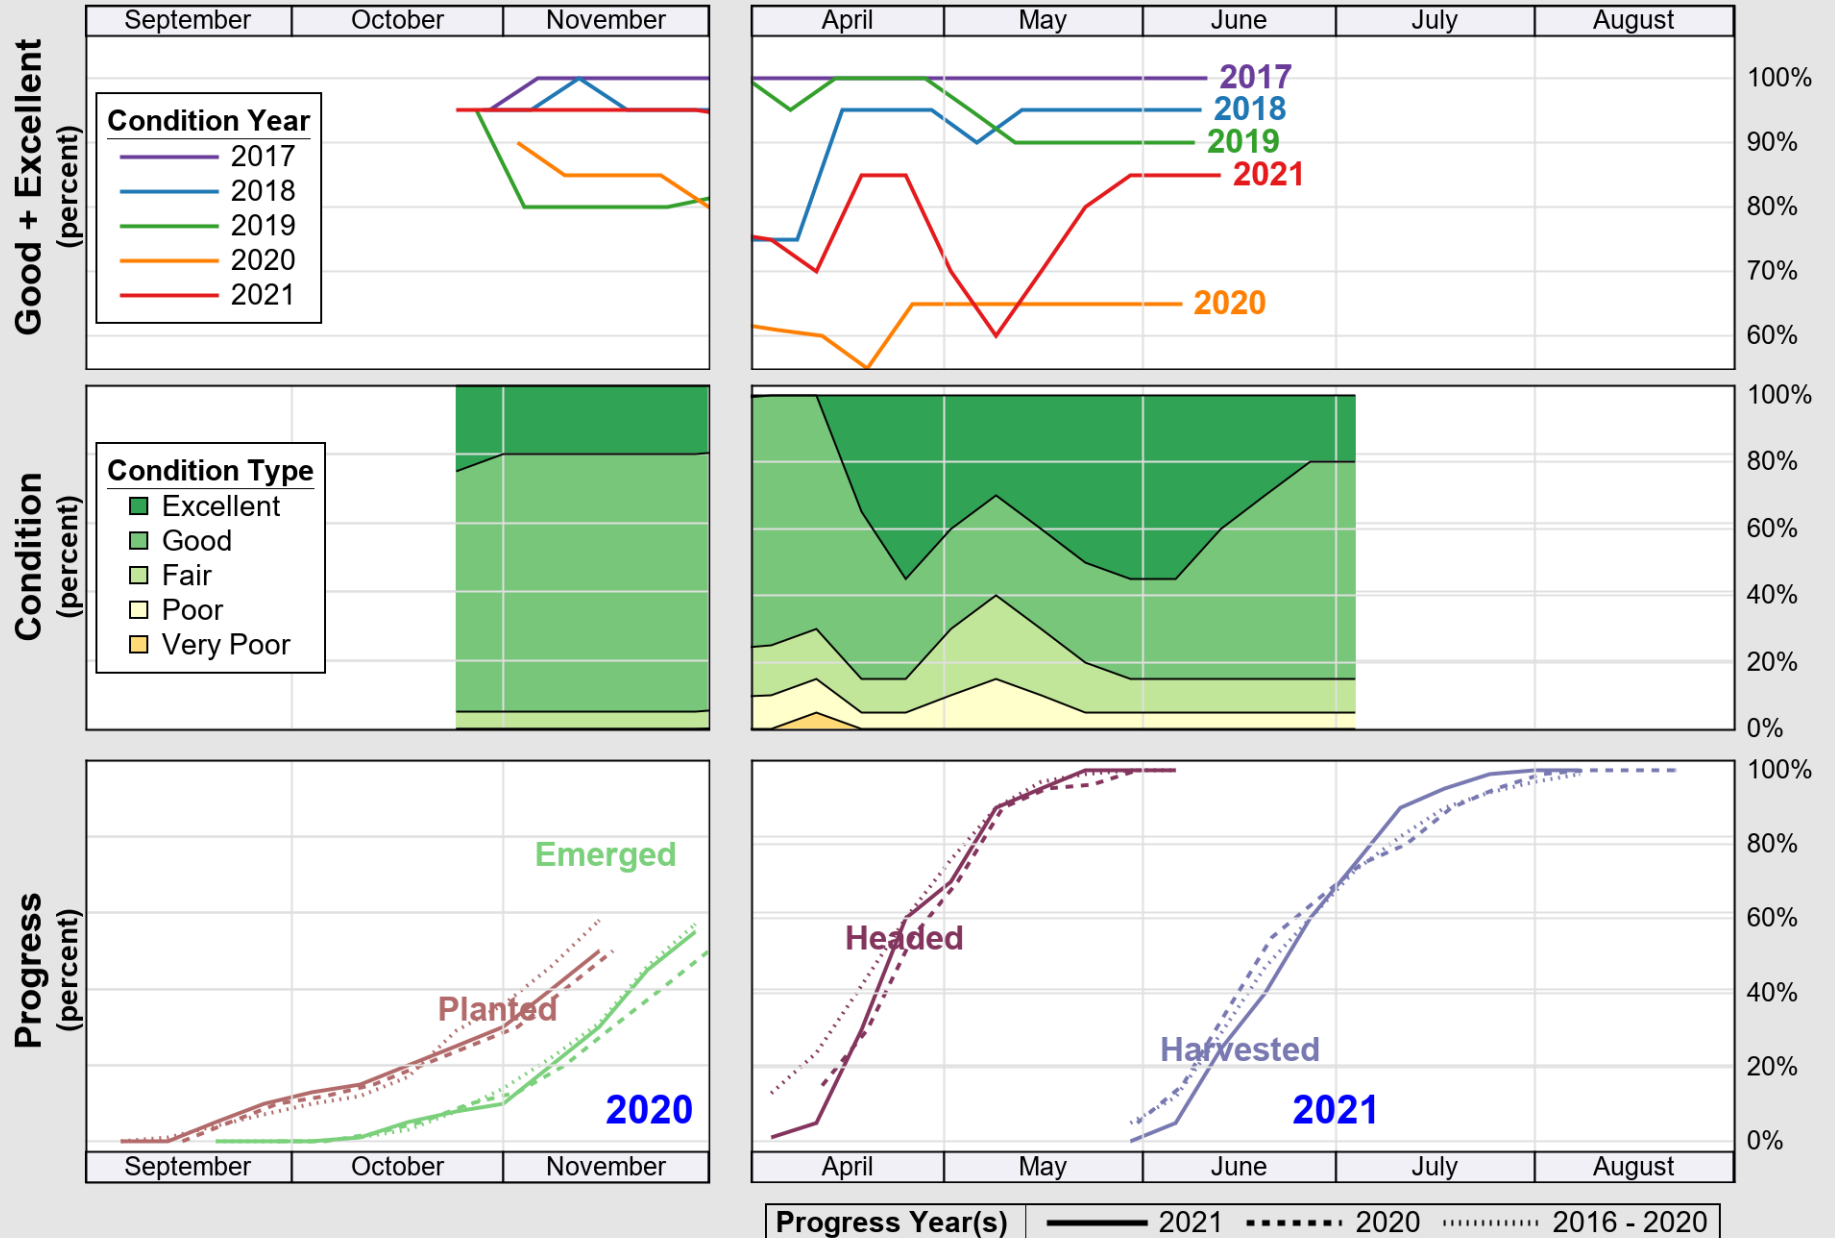

# Crop Progress and Condition: Cotton in California , 2021

NASS

Source: National Agricultural Statistics Service (NASS), Crop Progress Report

USDA

# Crop Progress and Condition: Pasture and Range in California , 2021

NASS

Source: National Agricultural Statistics Service (NASS), Crop Progress Report

USDA

# Crop Progress and Condition: Rice in California , 2021

NASS

Source: National Agricultural Statistics Service (NASS), Crop Progress Report

USDA

# Crop Progress and Condition: Winter Wheat in California , 2021

NASS

Source: National Agricultural Statistics Service (NASS), Crop Progress Report