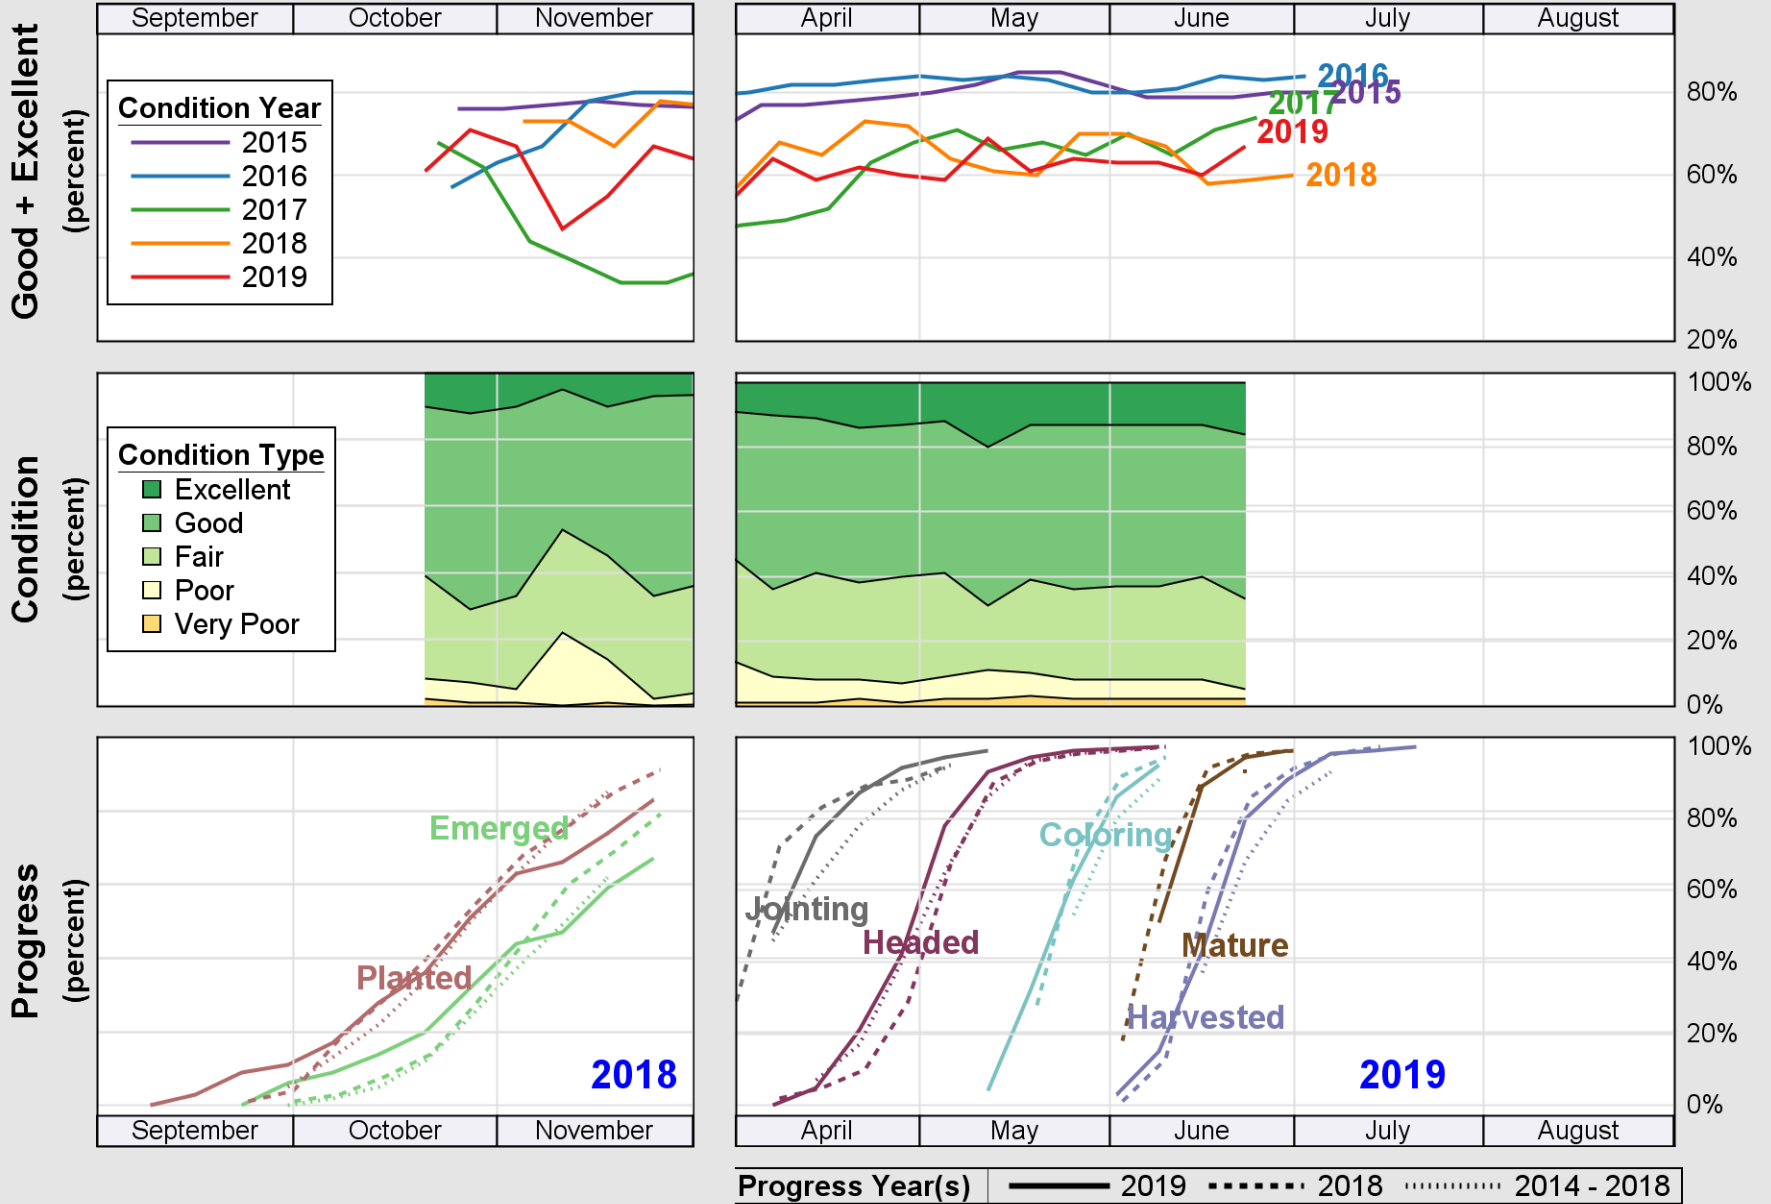

NASS

Source: National Agricultural Statistics Service (NASS), Crop Progress Report

Source: National Agricultural Statistics Service (NASS), Crop Progress Report

USDA

Crop Progress and Condition: Winter Wheat in Tennessee, 2019

NASS

Source: National Agricultural Statistics Service (NASS), Crop Progress Report