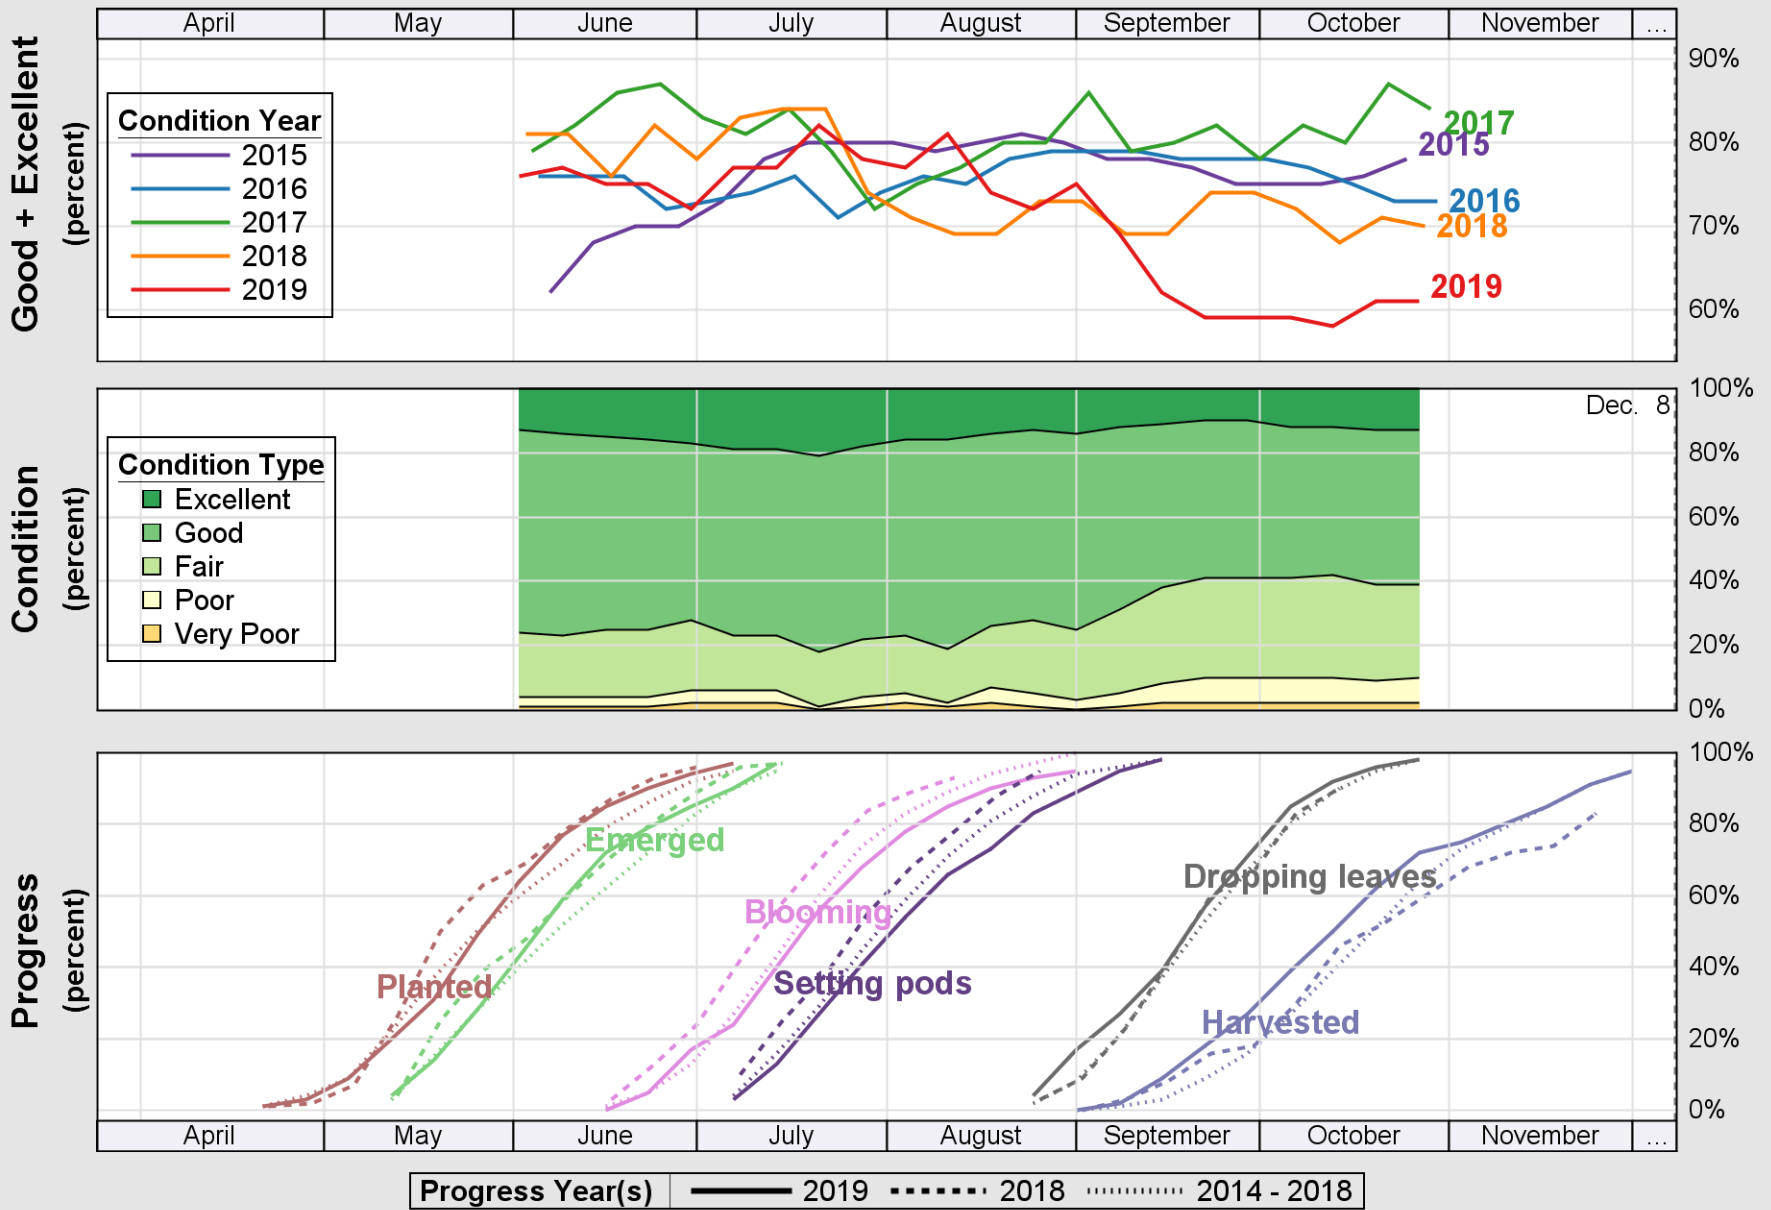

Source: National Agricultural Statistics Service (NASS), Crop Progress Report

Source: National Agricultural Statistics Service (NASS), Crop Progress Report

USDA

Crop Progress and Condition: Pasture and Range in Tennessee , 2019

NASS

Source: National Agricultural Statistics Service (NASS), Crop Progress Report

Source: National Agricultural Statistics Service (NASS), Crop Progress Report

USDA

Crop Progress and Condition: Winter Wheat in Tennessee, 2019

NASS

Source: National Agricultural Statistics Service (NASS), Crop Progress Report