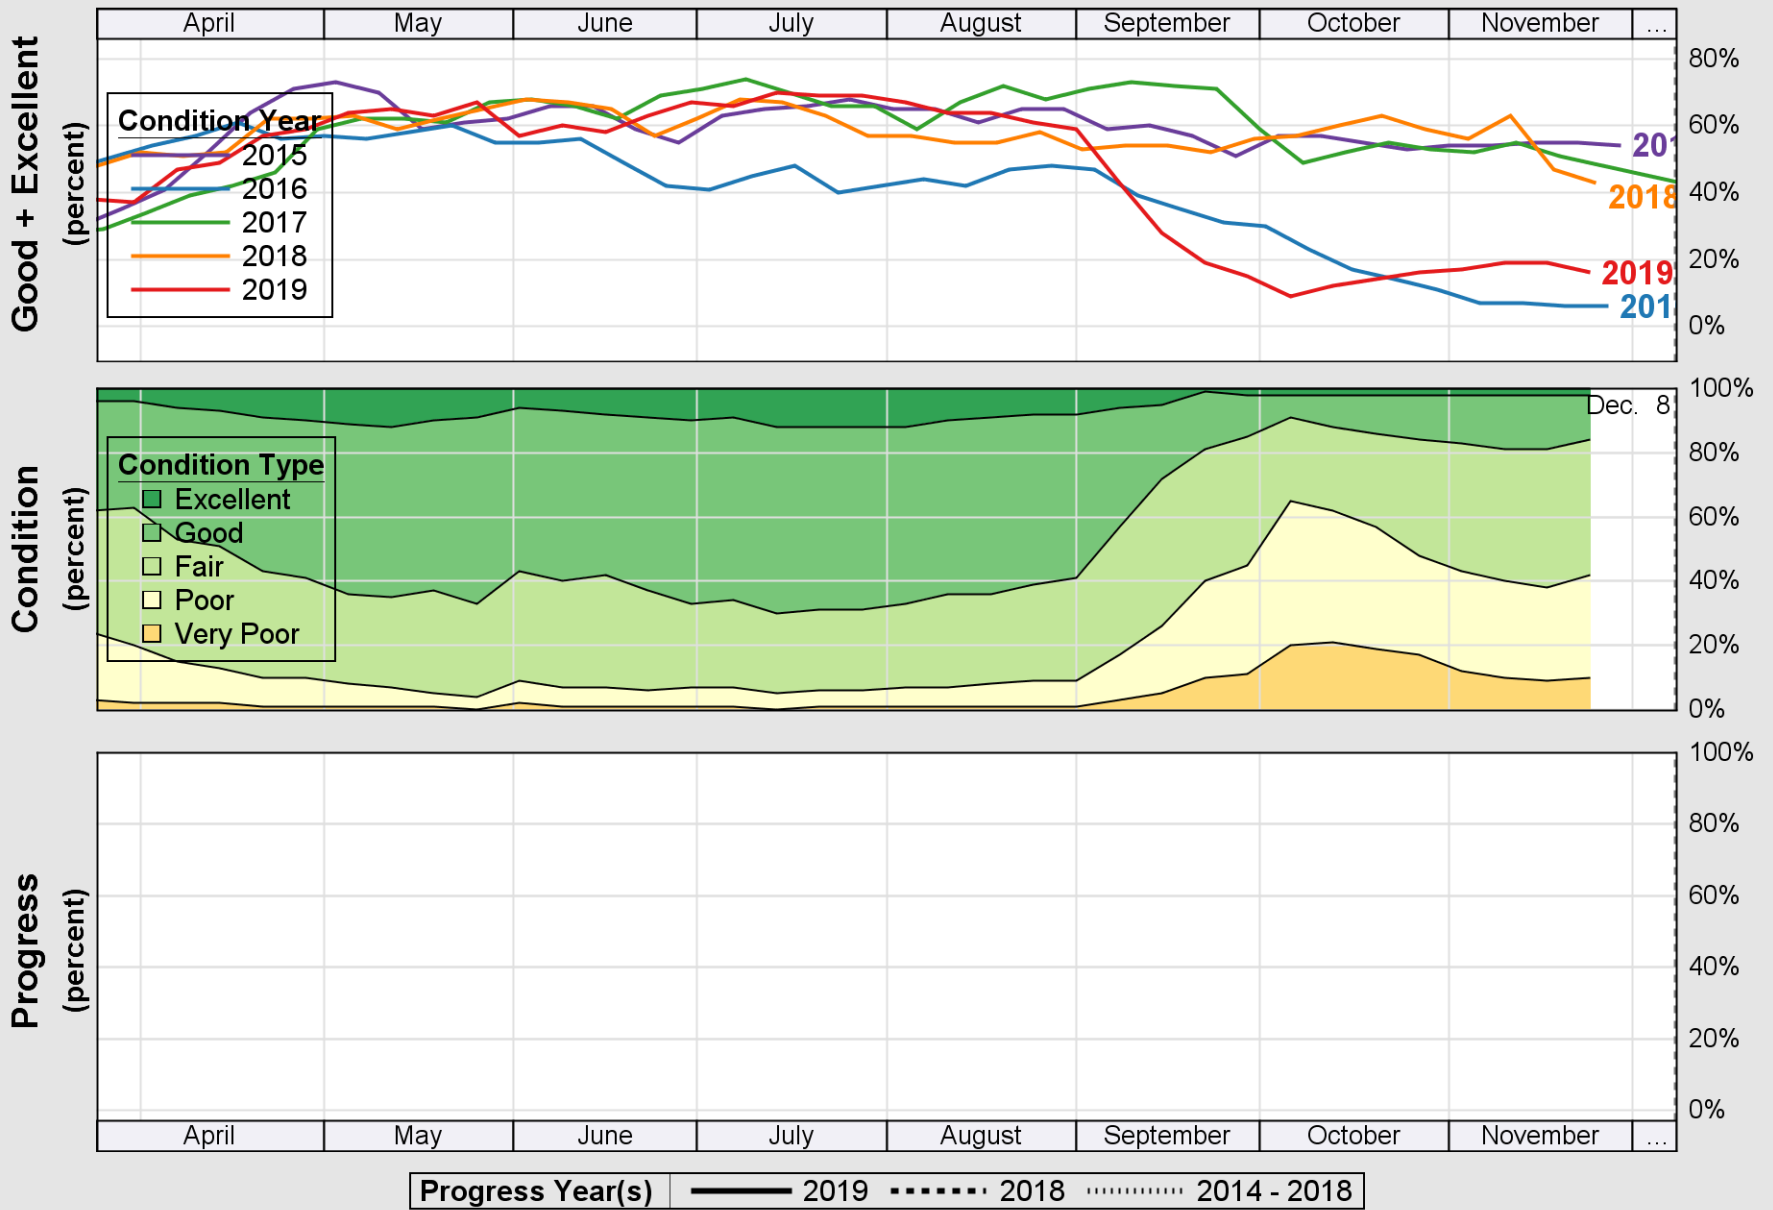

Source: National Agricultural Statistics Service (NASS), Crop Progress Report

Source: National Agricultural Statistics Service (NASS), Crop Progress Report

USDA

Crop Progress and Condition: Pasture and Range in Tennessee , 2019

NASS

Source: National Agricultural Statistics Service (NASS), Crop Progress Report

Source: National Agricultural Statistics Service (NASS), Crop Progress Report

USDA

Crop Progress and Condition: Winter Wheat in Tennessee, 2019

NASS

Source: National Agricultural Statistics Service (NASS), Crop Progress Report