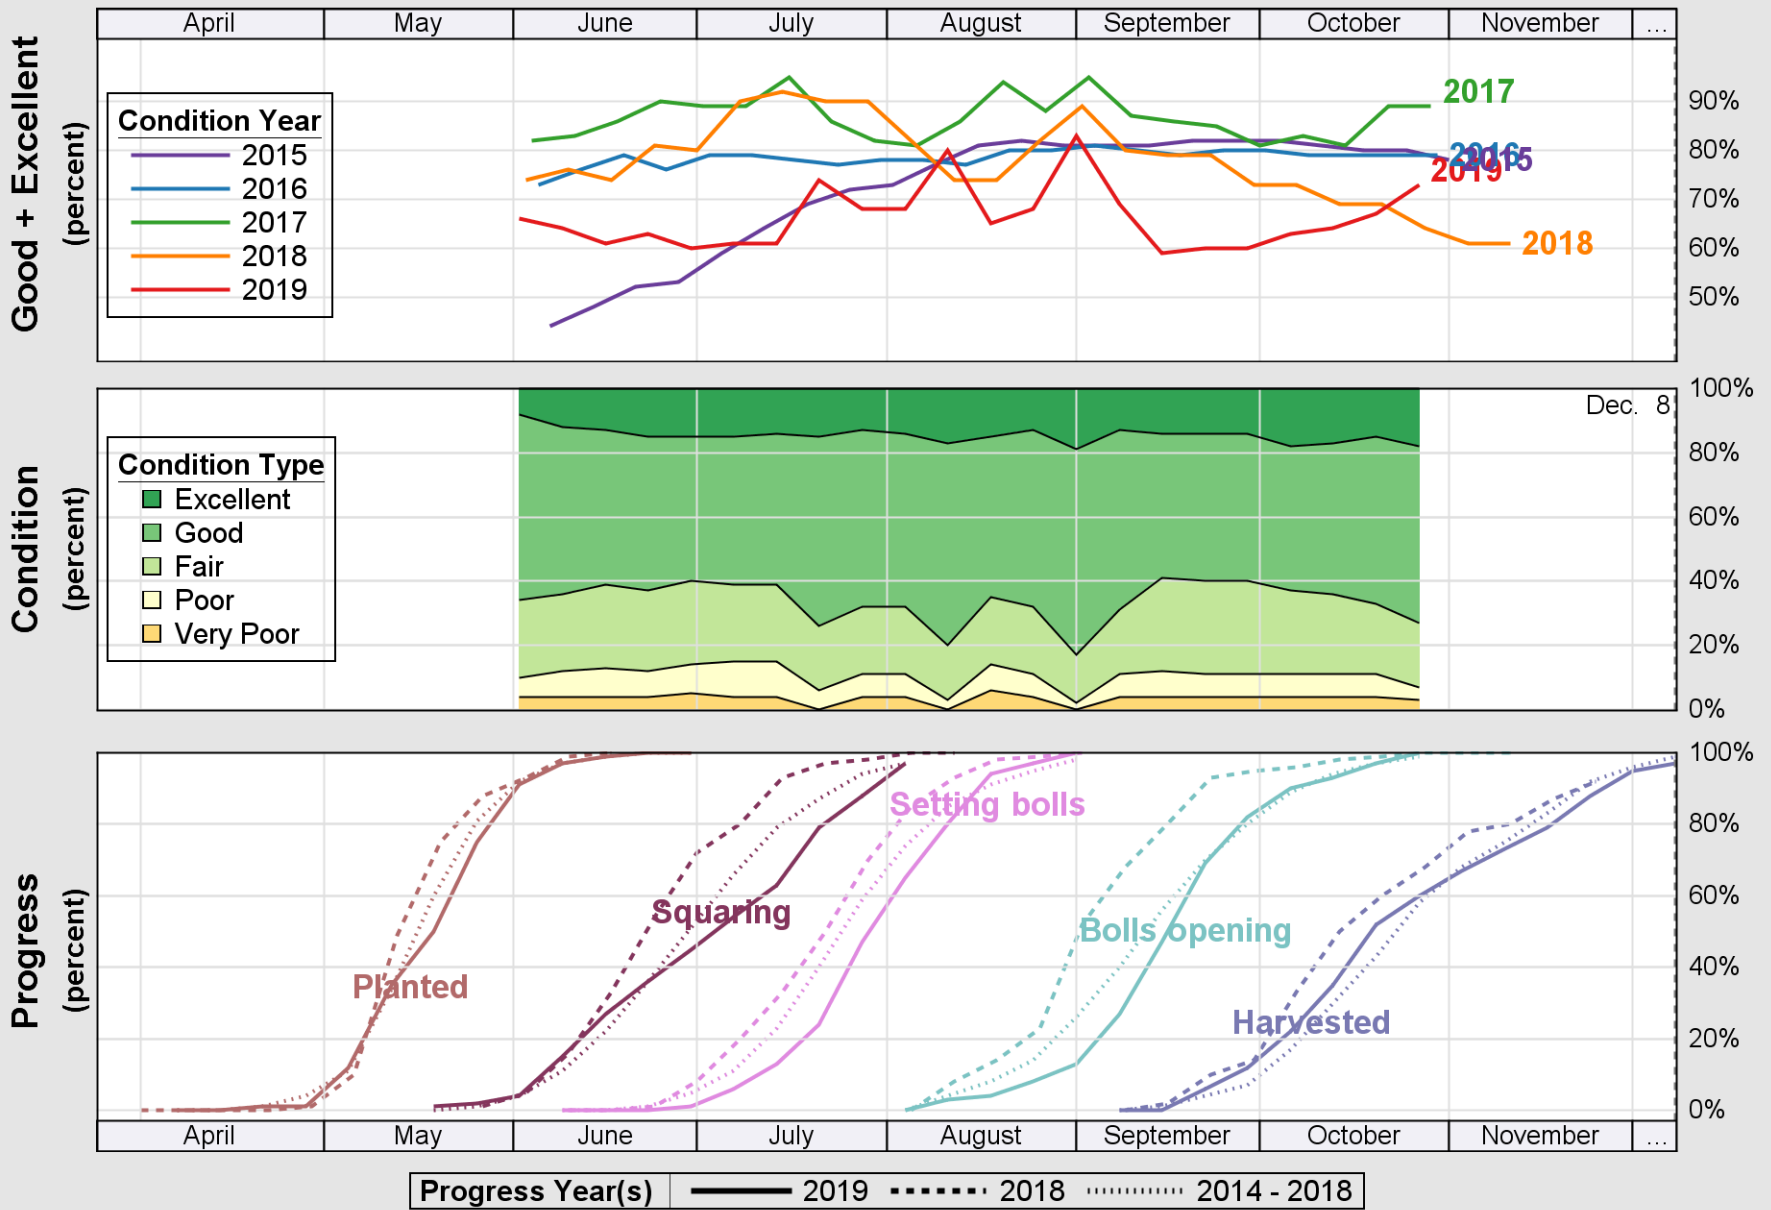

Source: National Agricultural Statistics Service (NASS), Crop Progress Report

Source: National Agricultural Statistics Service (NASS), Crop Progress Report

USDA

Crop Progress and Condition: Pasture and Range in Tennessee , 2019

NASS

Source: National Agricultural Statistics Service (NASS), Crop Progress Report

Source: National Agricultural Statistics Service (NASS), Crop Progress Report

USDA

Crop Progress and Condition: Winter Wheat in Tennessee, 2019

NASS

Source: National Agricultural Statistics Service (NASS), Crop Progress Report