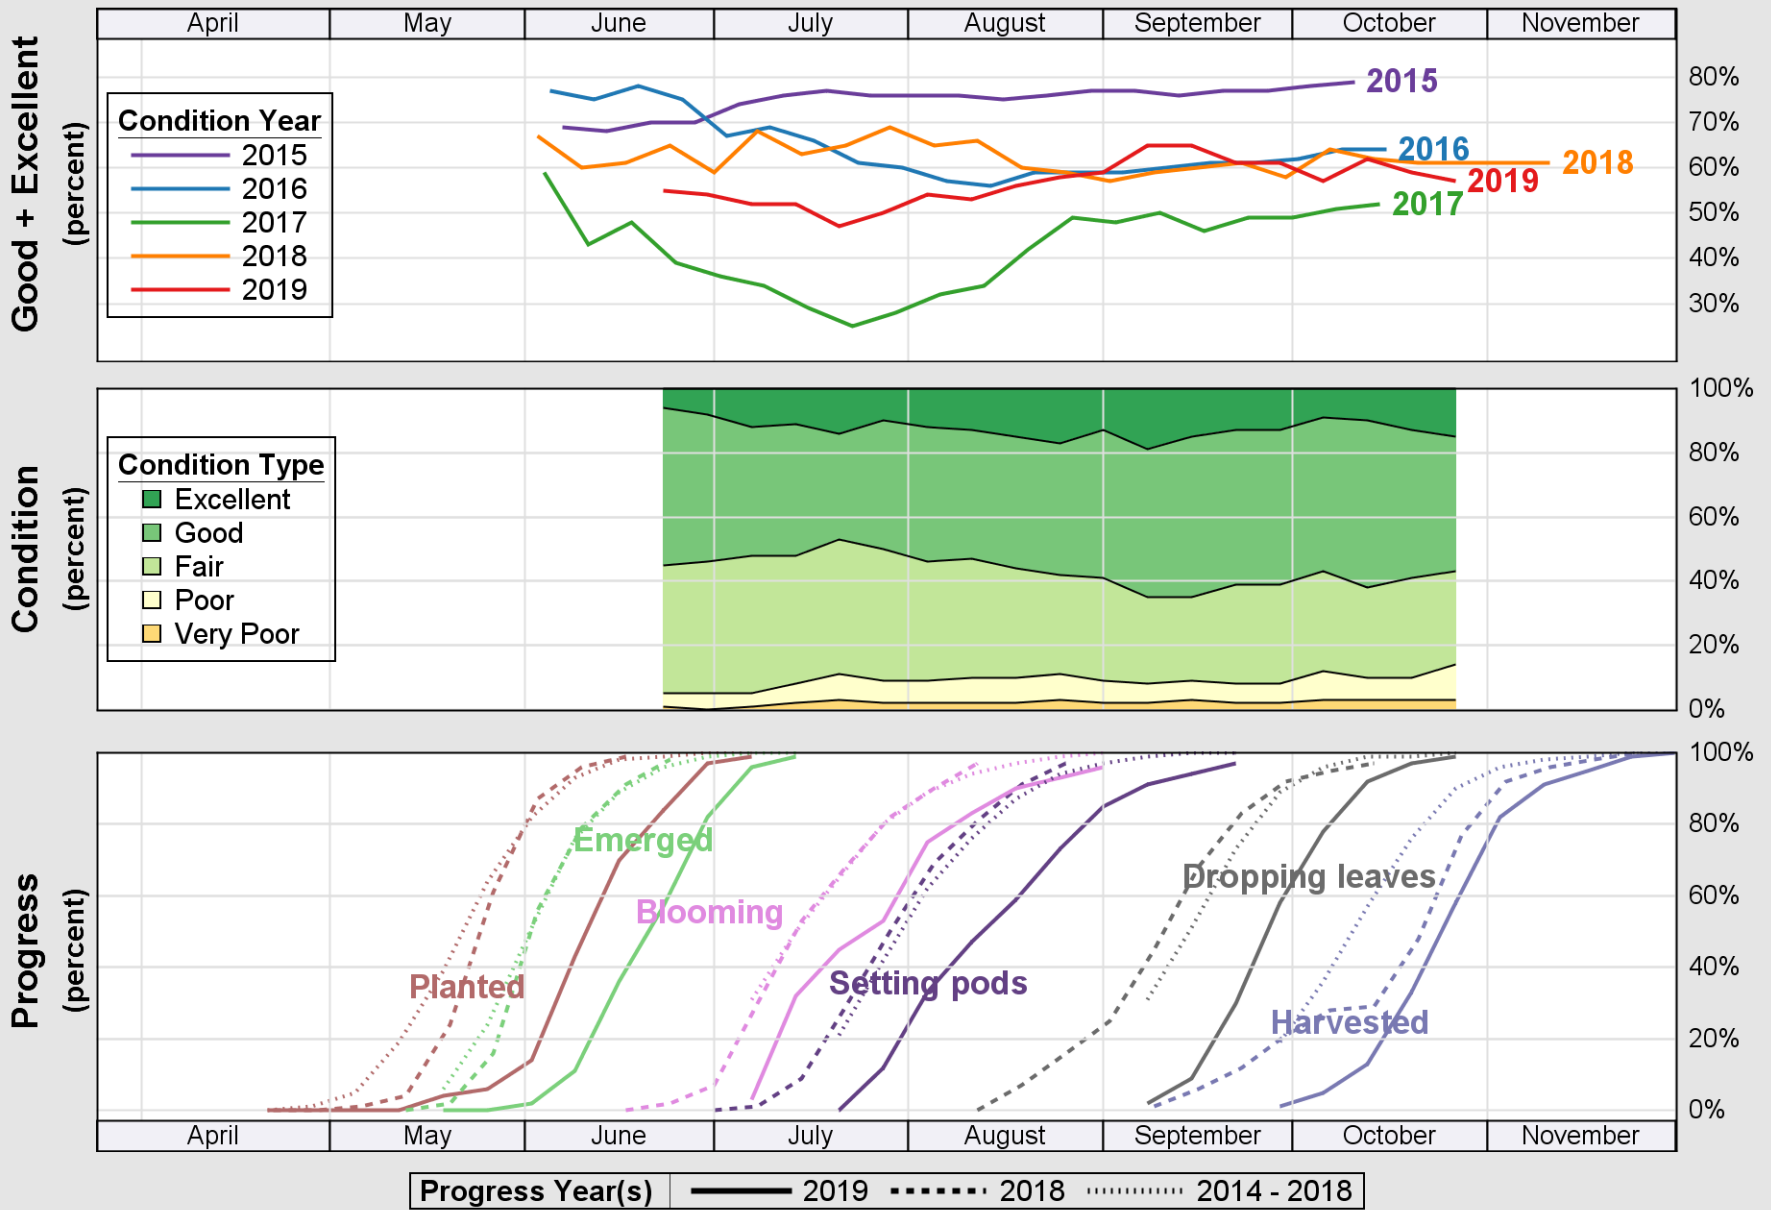

### Crop Progress and Condition: Oats in South Dakota , 2019

NASS

Source: National Agricultural Statistics Service (NASS), Crop Progress Report

# USDA Crop Progress and Condition: Pasture and Range in South Dakota , 2019 NASS

Source: National Agricultural Statistics Service (NASS), Crop Progress Report

USDA

# Crop Progress and Condition: Sorghum in South Dakota , 2019

NASS

Source: National Agricultural Statistics Service (NASS), Crop Progress Report

Source: National Agricultural Statistics Service (NASS), Crop Progress Report