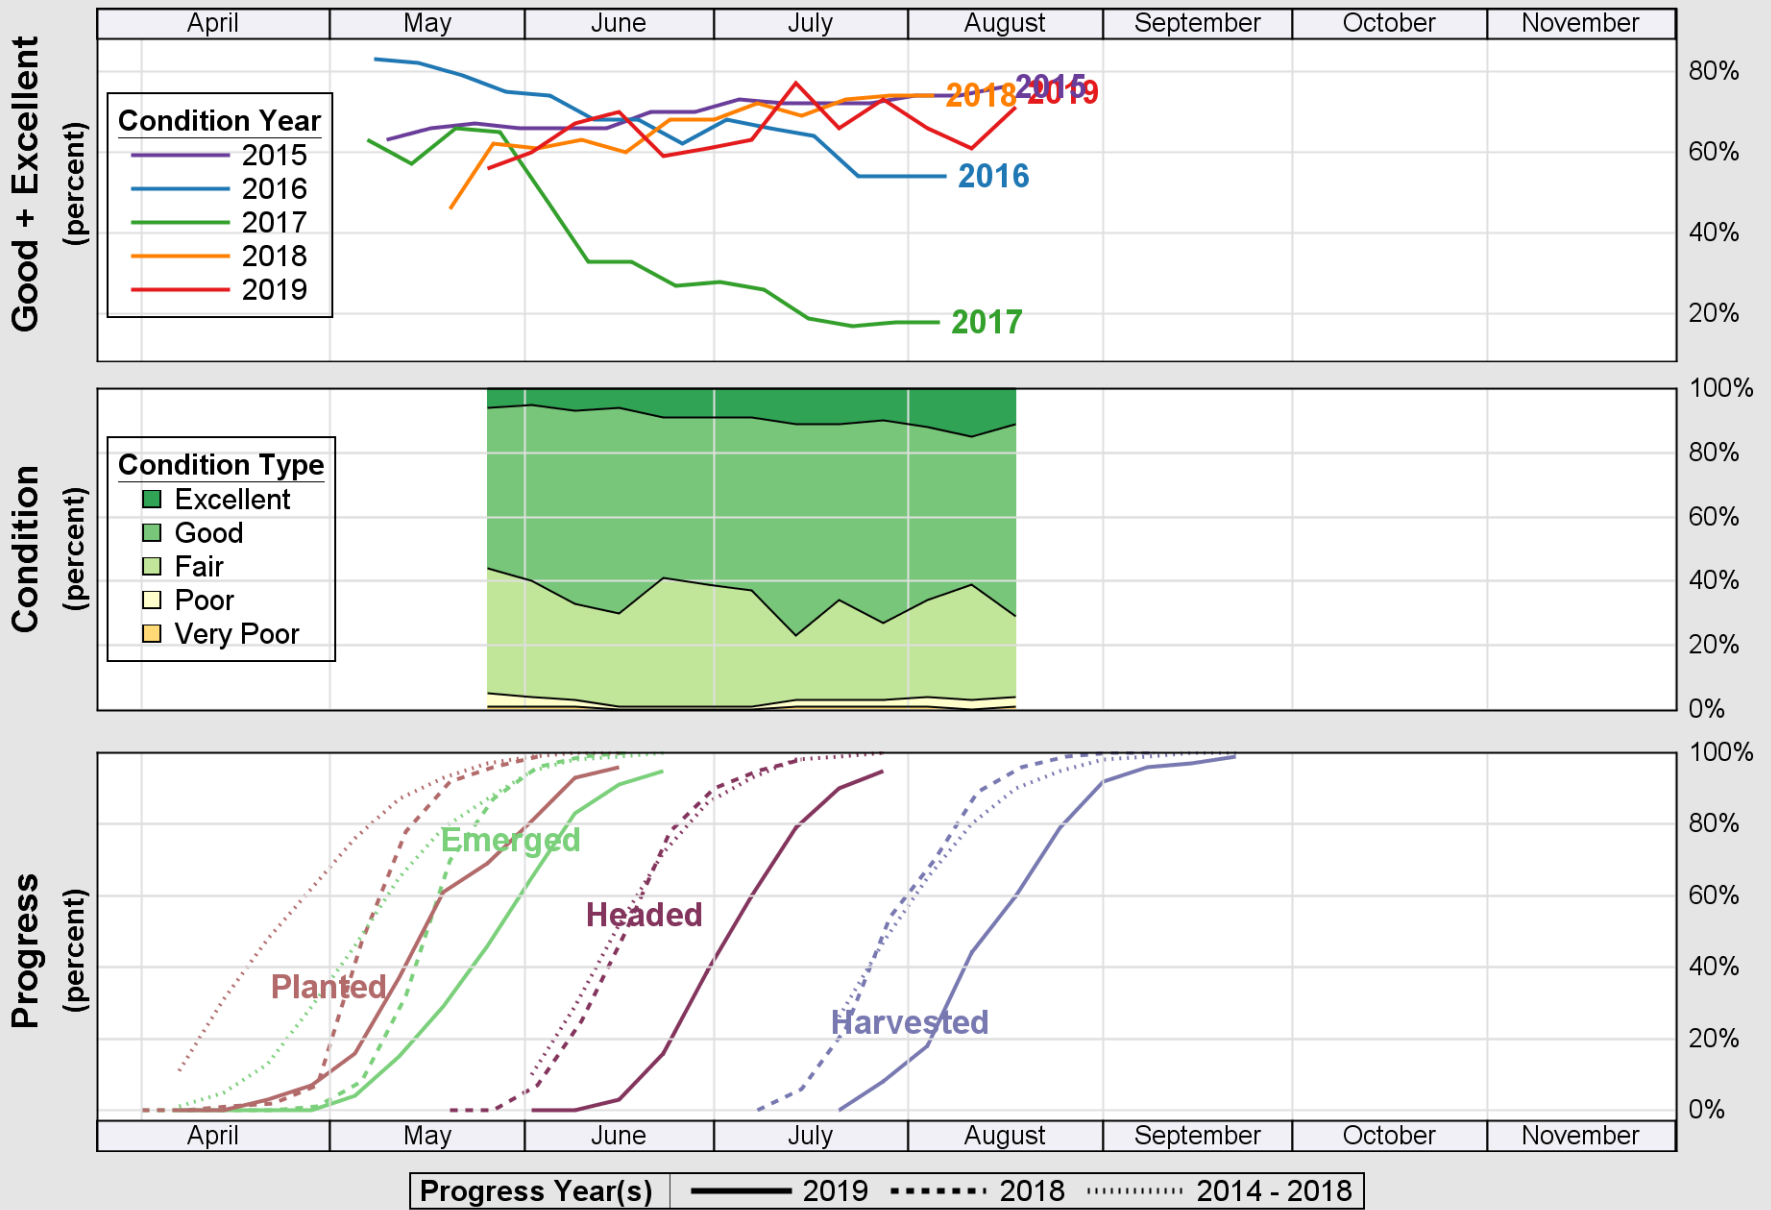

Source: National Agricultural Statistics Service (NASS), Crop Progress Report

USDA

### Crop Progress and Condition: Oats in South Dakota , 2019

NASS

Source: National Agricultural Statistics Service (NASS), Crop Progress Report