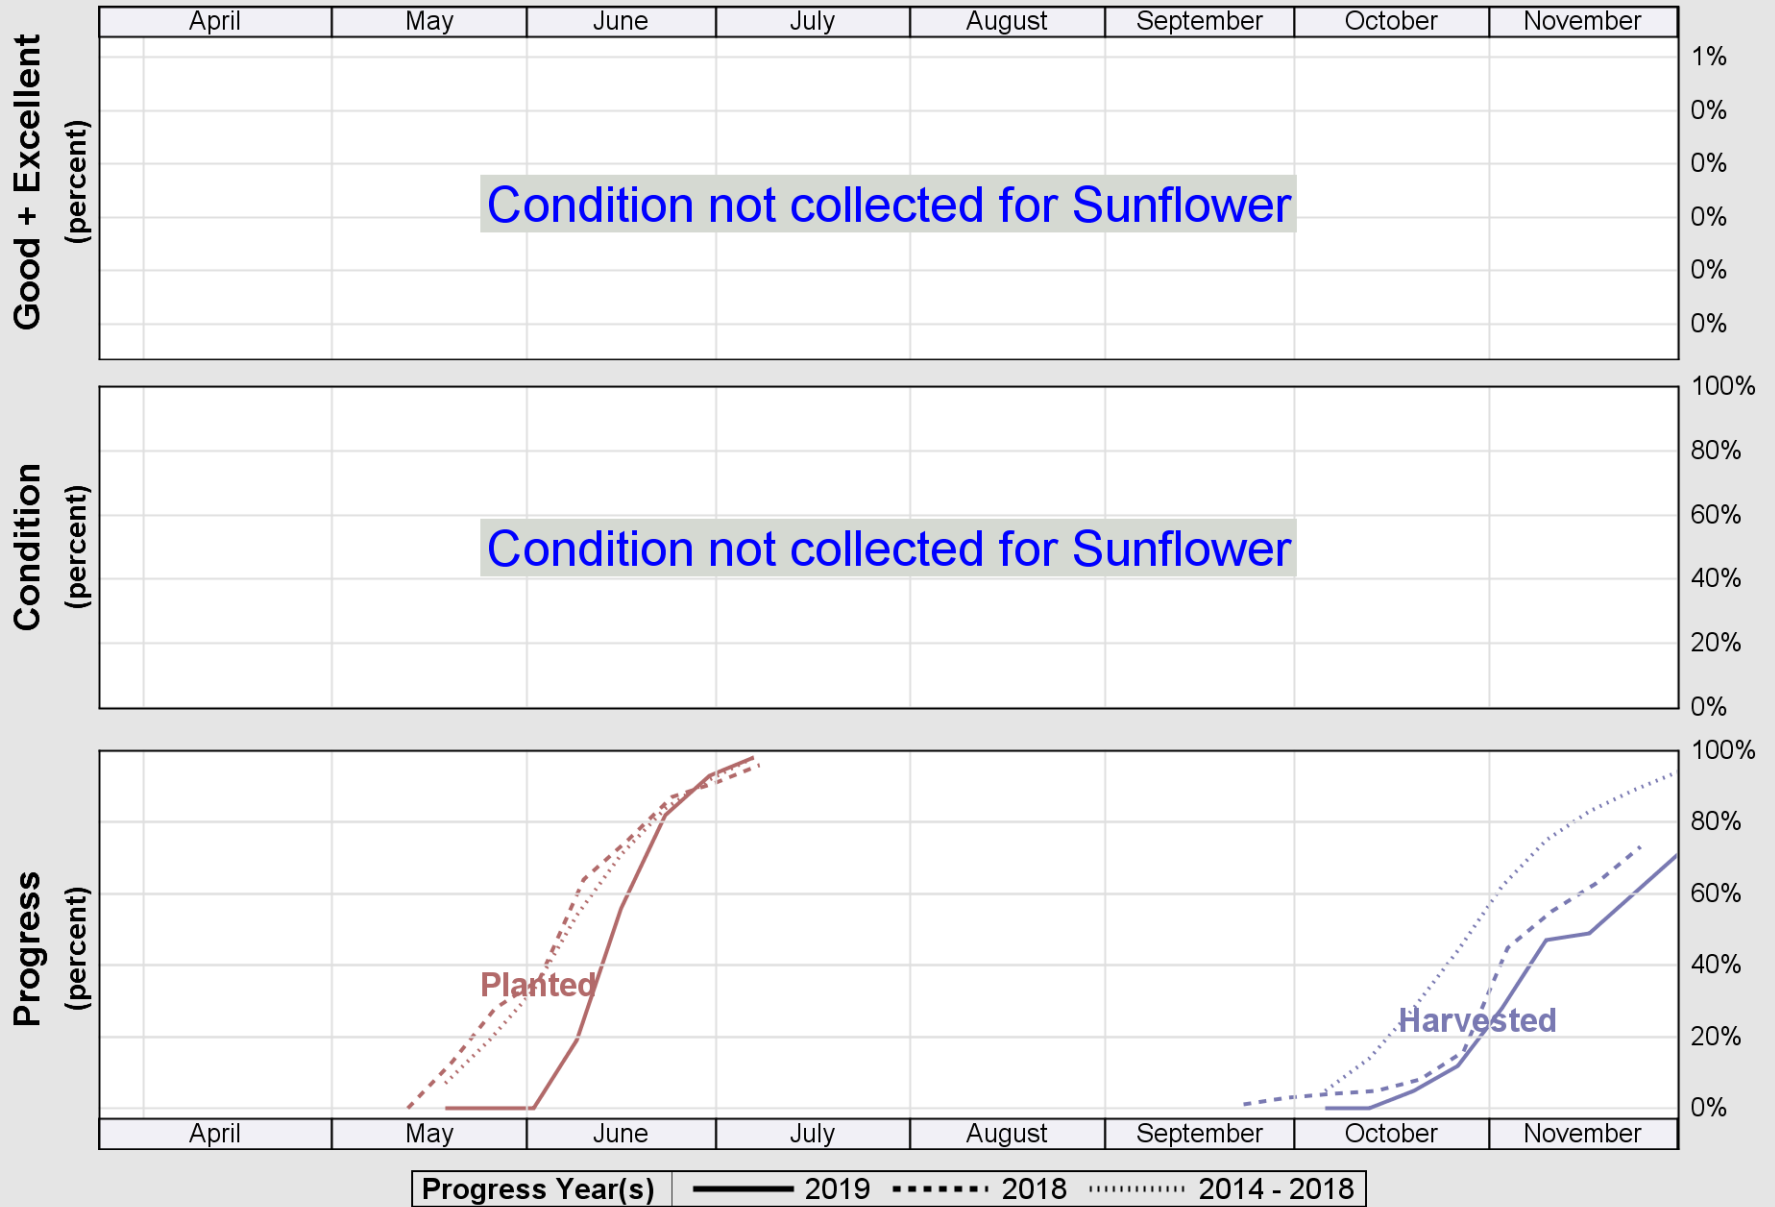

USDA

Crop Progress and Condition: Sunflower in South Dakota , 2019

NASS

Source: National Agricultural Statistics Service (NASS), Crop Progress Report