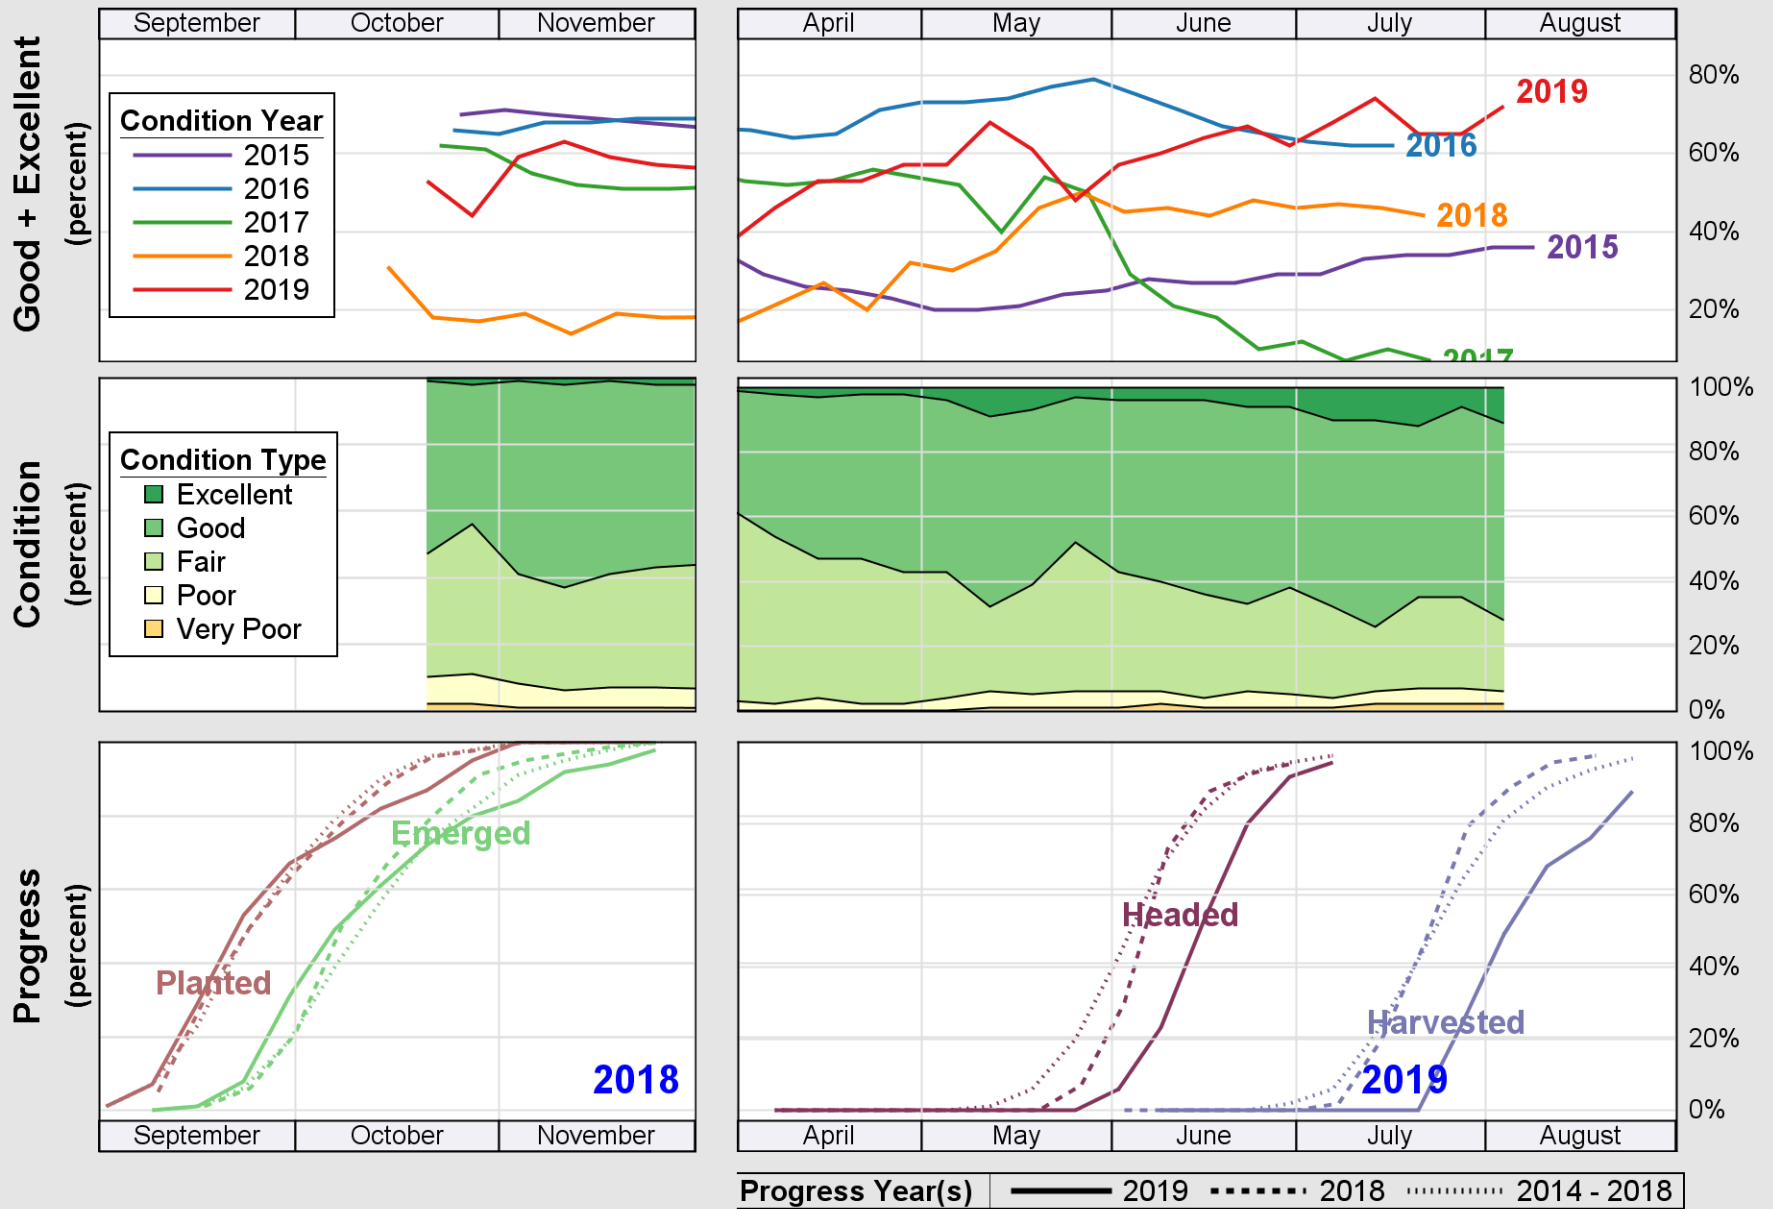

# Crop Progress and Condition: Sorghum in South Dakota , 2019

NASS

Source: National Agricultural Statistics Service (NASS), Crop Progress Report

Source: National Agricultural Statistics Service (NASS), Crop Progress Report

### Crop Progress and Condition: Sunflower in South Dakota , 2019

NASS

Source: National Agricultural Statistics Service (NASS), Crop Progress Report

USDA

# Crop Progress and Condition: Winter Wheat in South Dakota , 2019

NASS

Source: National Agricultural Statistics Service (NASS), Crop Progress Report