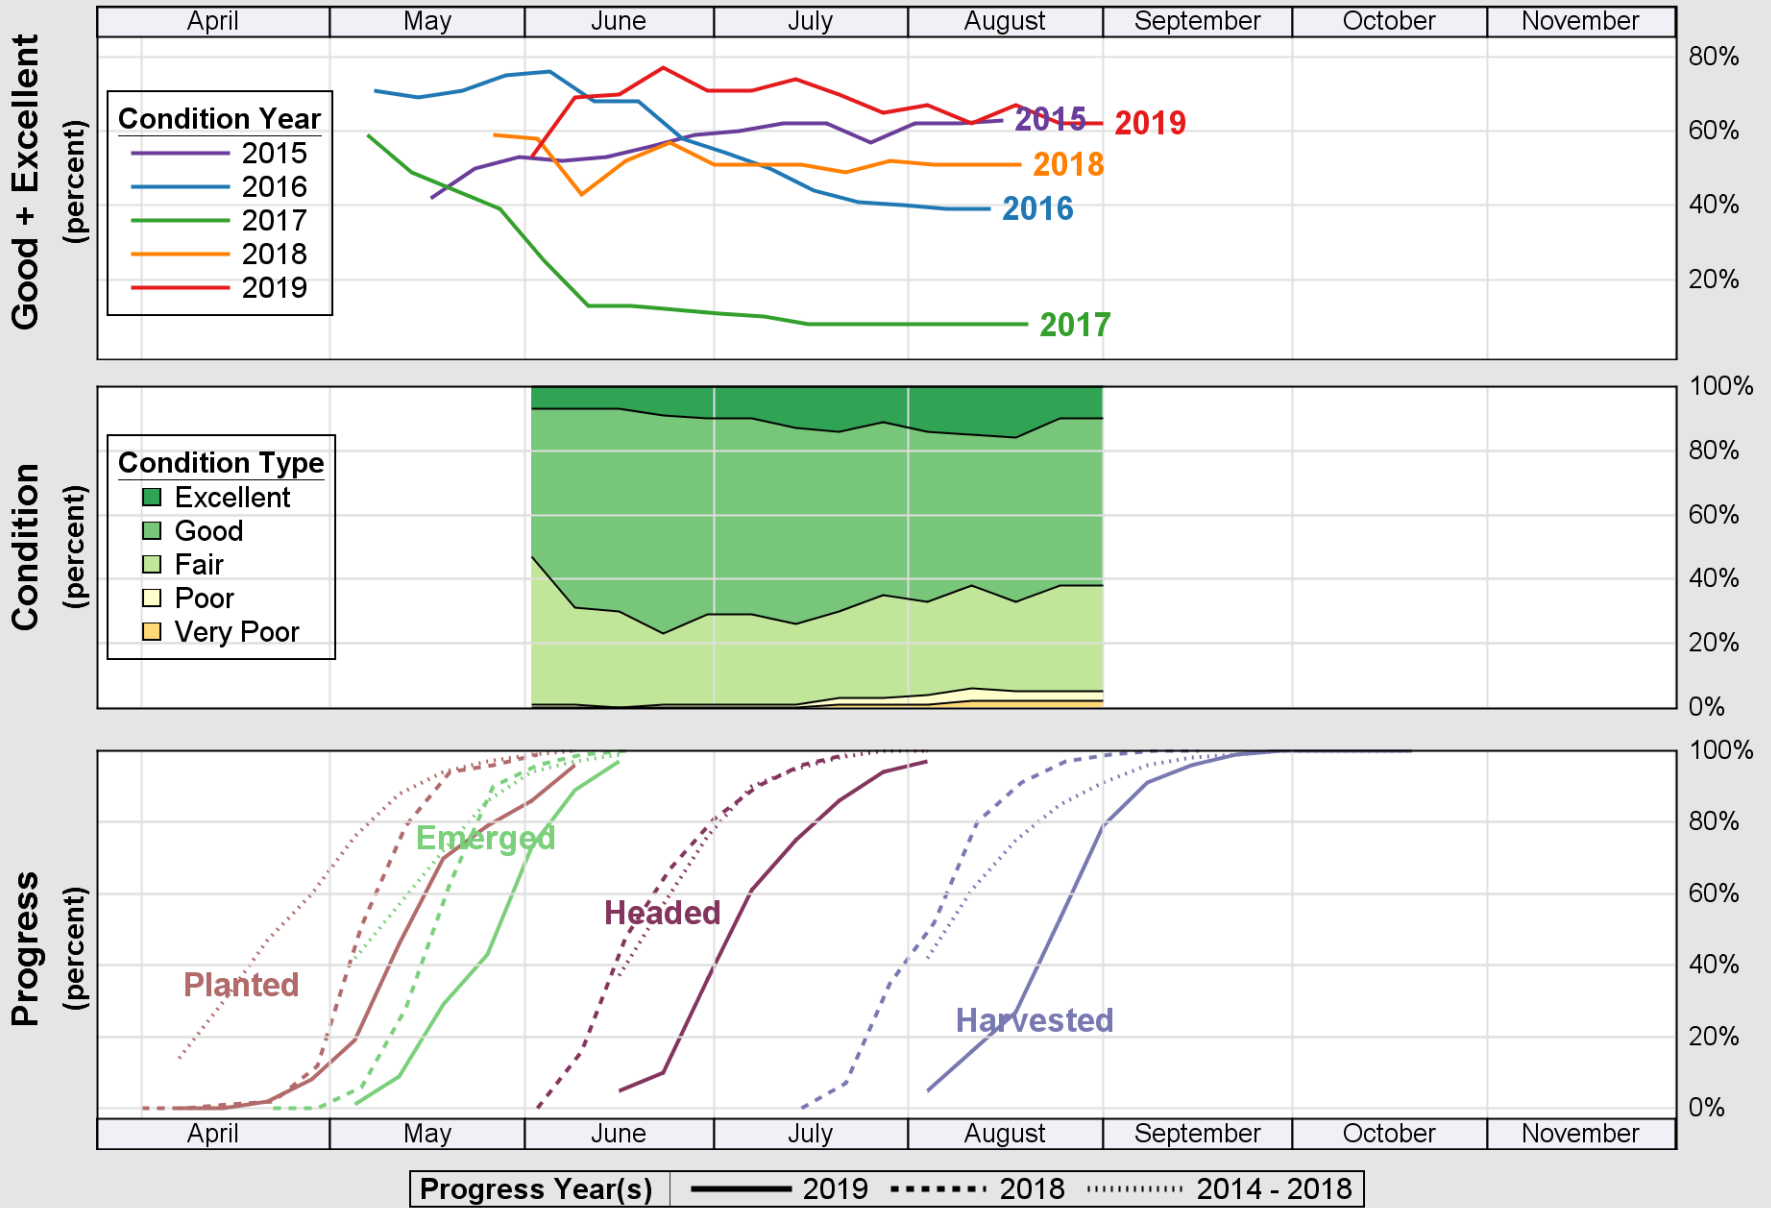

# USDA Crop Progress and Condition: Pasture and Range in South Dakota , 2019 NASS

Source: National Agricultural Statistics Service (NASS), Crop Progress Report

USDA

# Crop Progress and Condition: Sorghum in South Dakota , 2019

NASS

Source: National Agricultural Statistics Service (NASS), Crop Progress Report

Source: National Agricultural Statistics Service (NASS), Crop Progress Report

Source: National Agricultural Statistics Service (NASS), Crop Progress Report

USDA