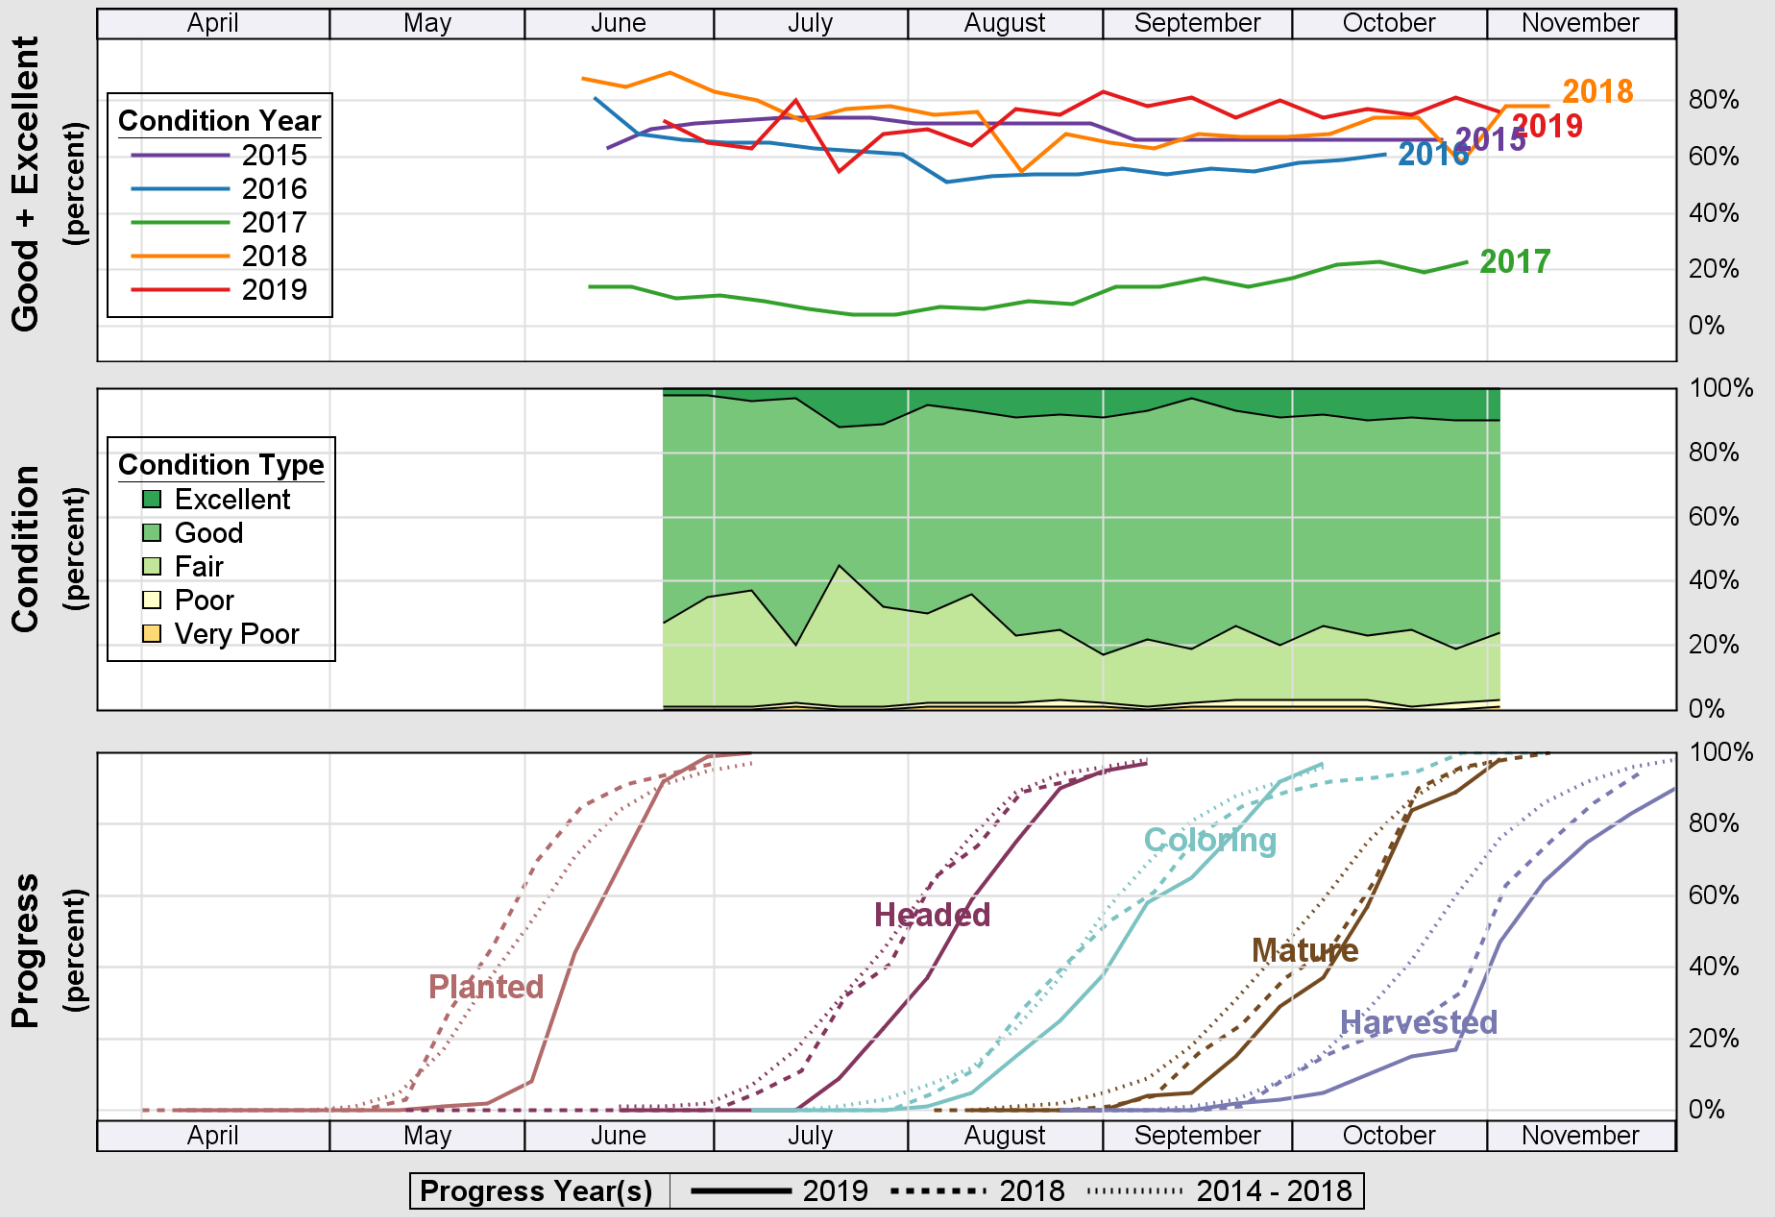

### Crop Progress and Condition: Oats in South Dakota , 2019

NASS

Source: National Agricultural Statistics Service (NASS), Crop Progress Report

# USDA Crop Progress and Condition: Pasture and Range in South Dakota , 2019 NASS

Source: National Agricultural Statistics Service (NASS), Crop Progress Report

USDA

# Crop Progress and Condition: Sorghum in South Dakota , 2019

NASS

Source: National Agricultural Statistics Service (NASS), Crop Progress Report

Source: National Agricultural Statistics Service (NASS), Crop Progress Report