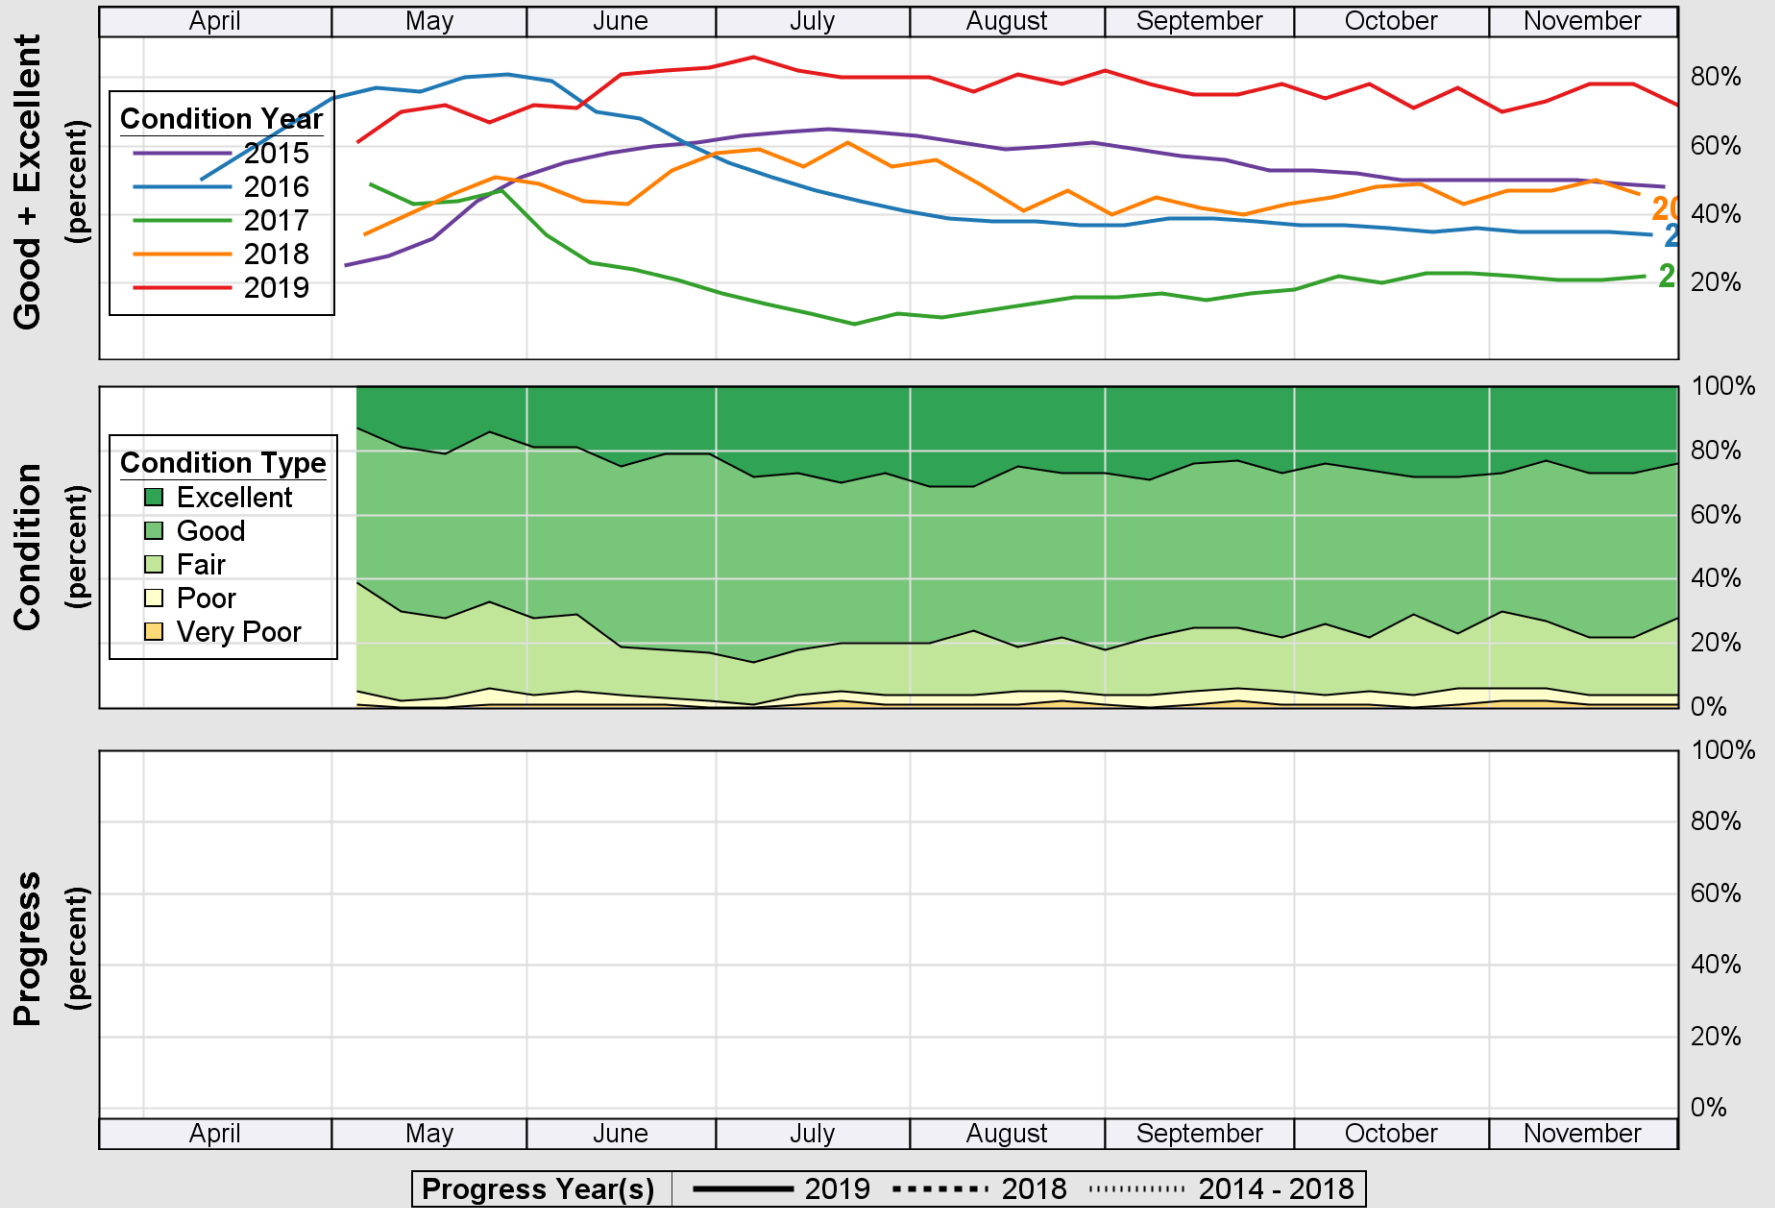

Source: National Agricultural Statistics Service (NASS), Crop Progress Report

USDA

### Crop Progress and Condition: Oats in South Dakota , 2019

NASS

Source: National Agricultural Statistics Service (NASS), Crop Progress Report

# USDA Crop Progress and Condition: Pasture and Range in South Dakota , 2019 NASS

Source: National Agricultural Statistics Service (NASS), Crop Progress Report

USDA