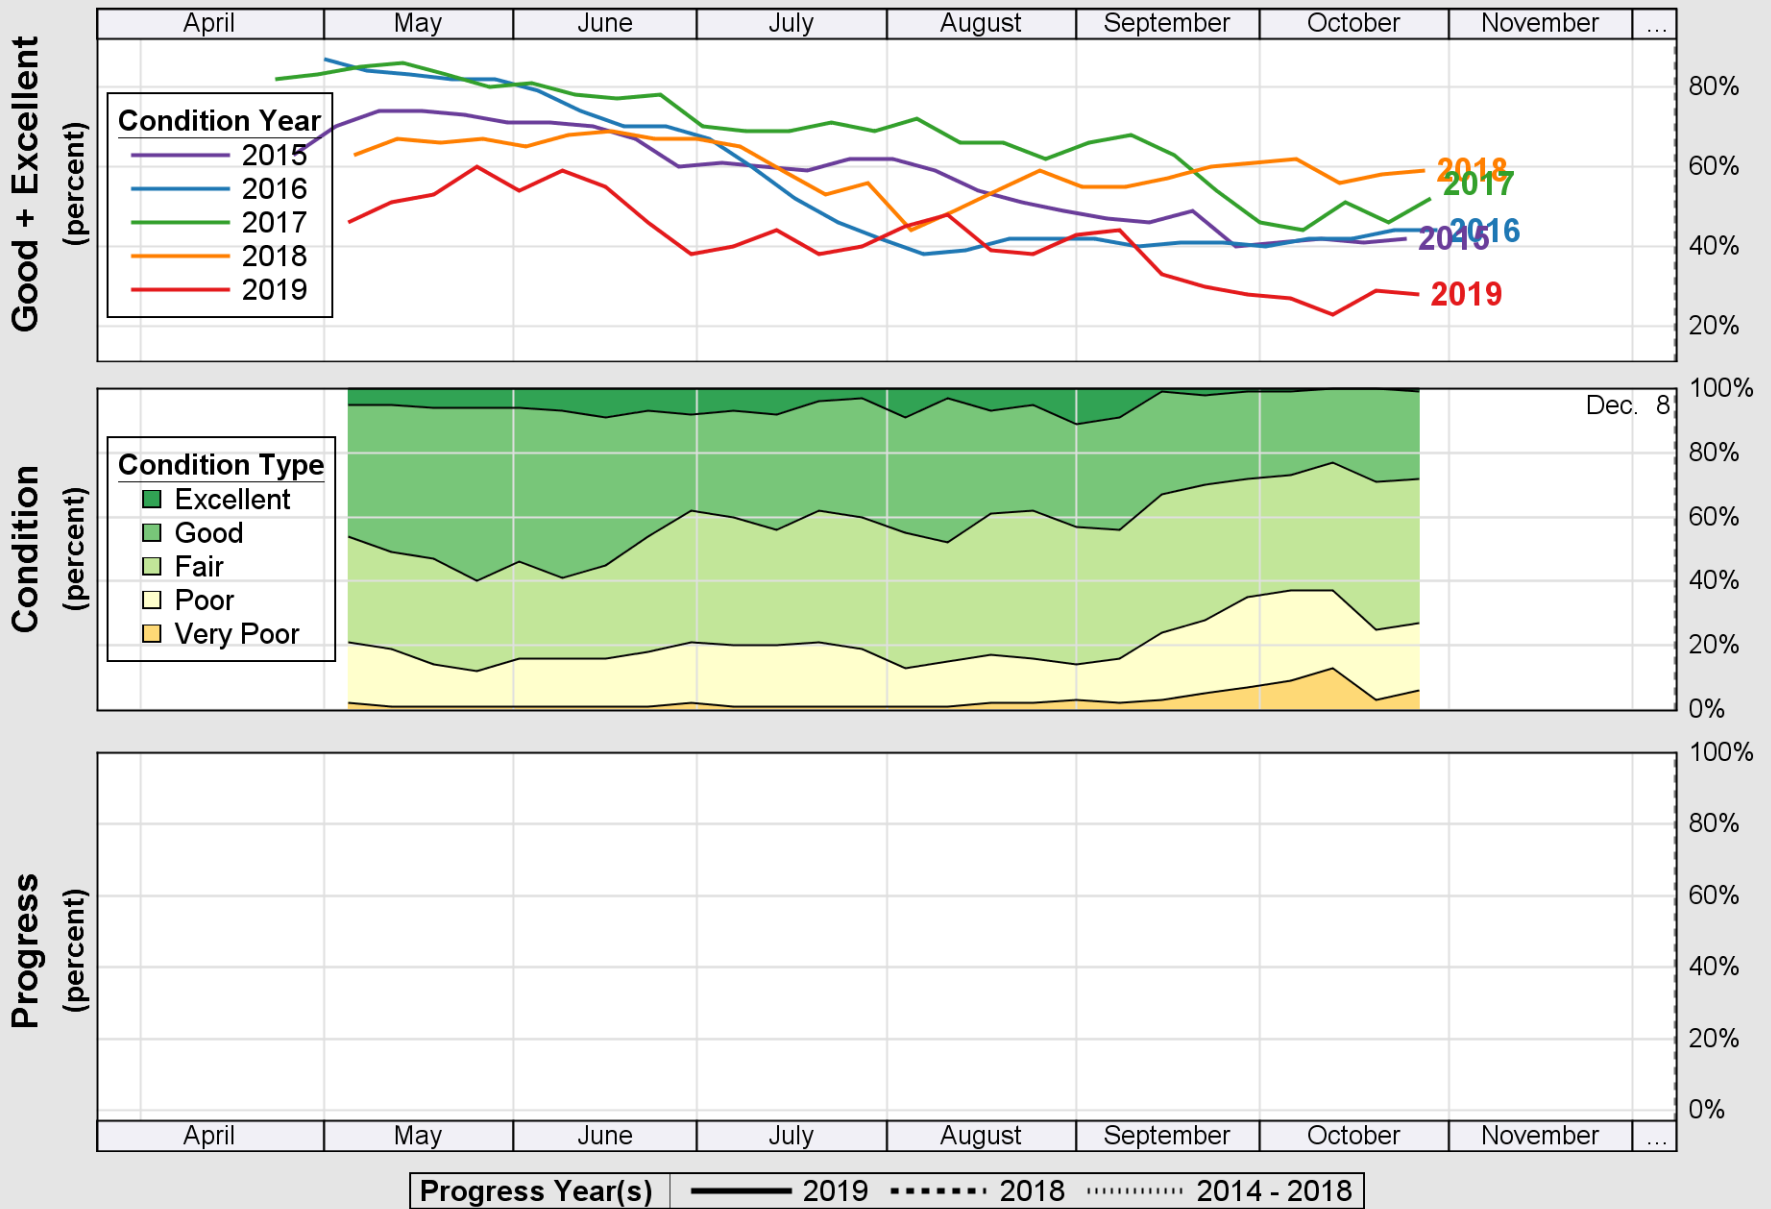

USDA

Crop Progress and Condition: Corn in Ohio , 2019

NASS

Source: National Agricultural Statistics Service (NASS), Crop Progress Report

USDA

Crop Progress and Condition: Oats in Ohio , 2019

NASS

Source: National Agricultural Statistics Service (NASS), Crop Progress Report

Source: National Agricultural Statistics Service (NASS), Crop Progress Report

USDA

Crop Progress and Condition: Soybeans in Ohio , 2019

NASS

Source: National Agricultural Statistics Service (NASS), Crop Progress Report

USDA

Crop Progress and Condition: Winter Wheat in Ohio, 2019

NASS

Source: National Agricultural Statistics Service (NASS), Crop Progress Report