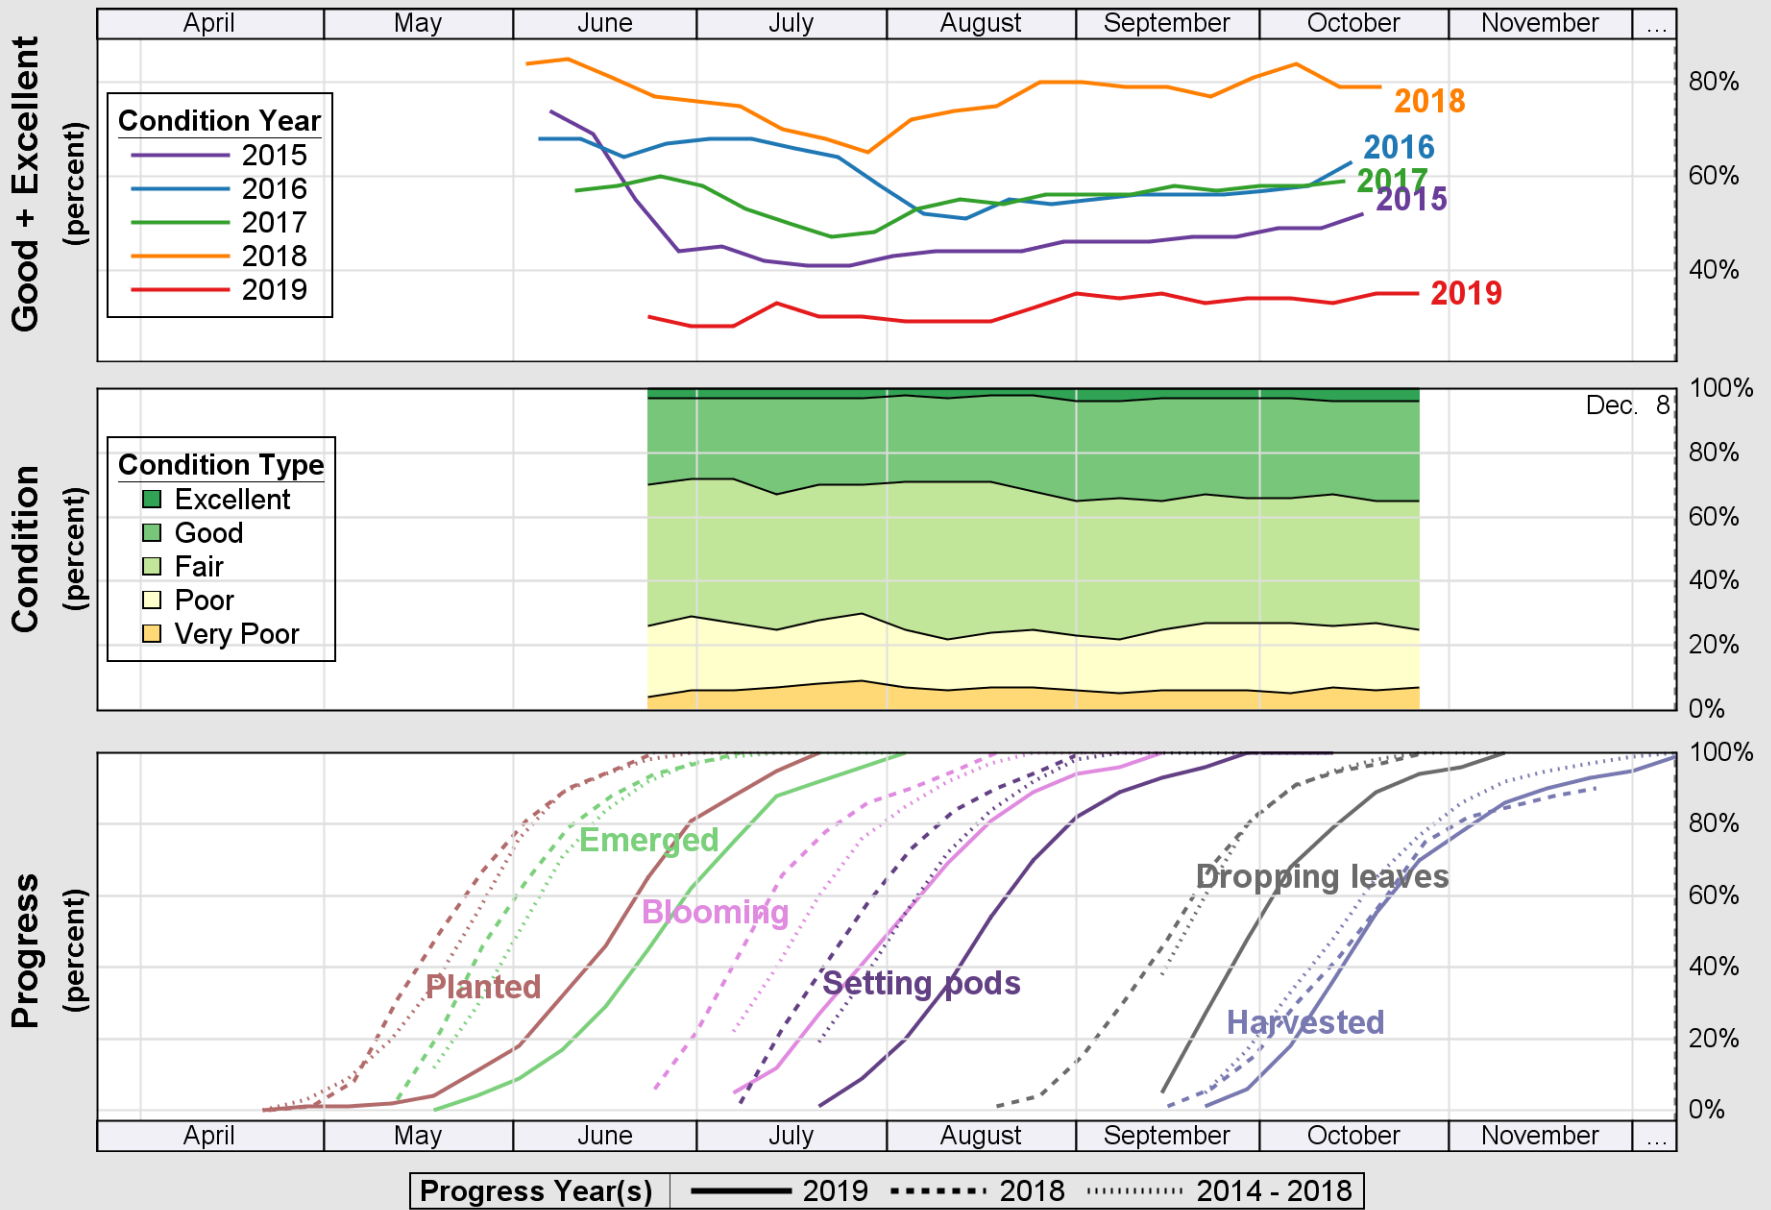

USDA

Crop Progress and Condition: Corn in Ohio , 2019

NASS

Source: National Agricultural Statistics Service (NASS), Crop Progress Report

USDA

Crop Progress and Condition: Oats in Ohio , 2019

NASS

Source: National Agricultural Statistics Service (NASS), Crop Progress Report

Source: National Agricultural Statistics Service (NASS), Crop Progress Report

USDA

Crop Progress and Condition: Soybeans in Ohio , 2019

NASS

Source: National Agricultural Statistics Service (NASS), Crop Progress Report

USDA

Crop Progress and Condition: Winter Wheat in Ohio, 2019

NASS

Source: National Agricultural Statistics Service (NASS), Crop Progress Report