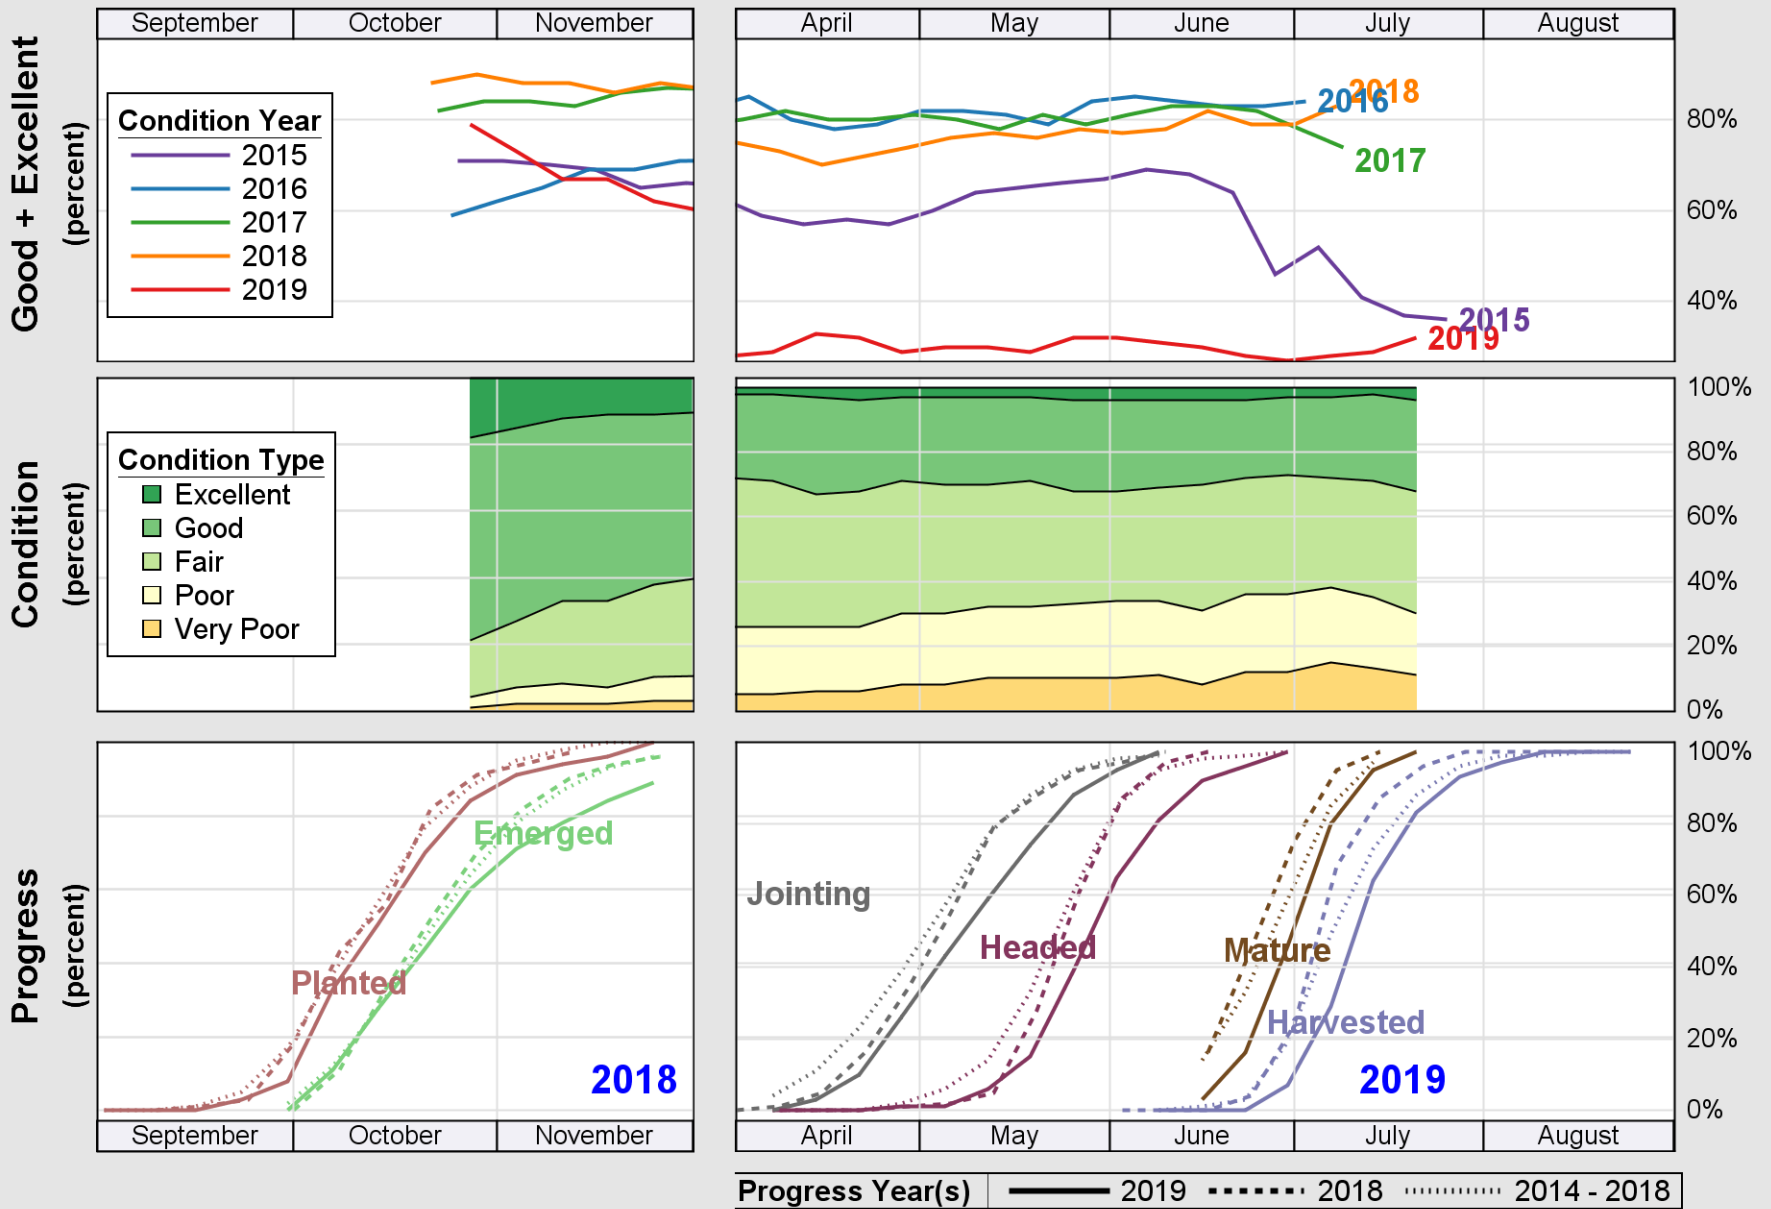

USDA

Crop Progress and Condition: Corn in Ohio , 2019

NASS

Source: National Agricultural Statistics Service (NASS), Crop Progress Report

USDA

Crop Progress and Condition: Oats in Ohio , 2019

NASS

Source: National Agricultural Statistics Service (NASS), Crop Progress Report

Source: National Agricultural Statistics Service (NASS), Crop Progress Report

USDA

Crop Progress and Condition: Soybeans in Ohio , 2019

NASS

Source: National Agricultural Statistics Service (NASS), Crop Progress Report

USDA

Crop Progress and Condition: Winter Wheat in Ohio, 2019

NASS

Source: National Agricultural Statistics Service (NASS), Crop Progress Report