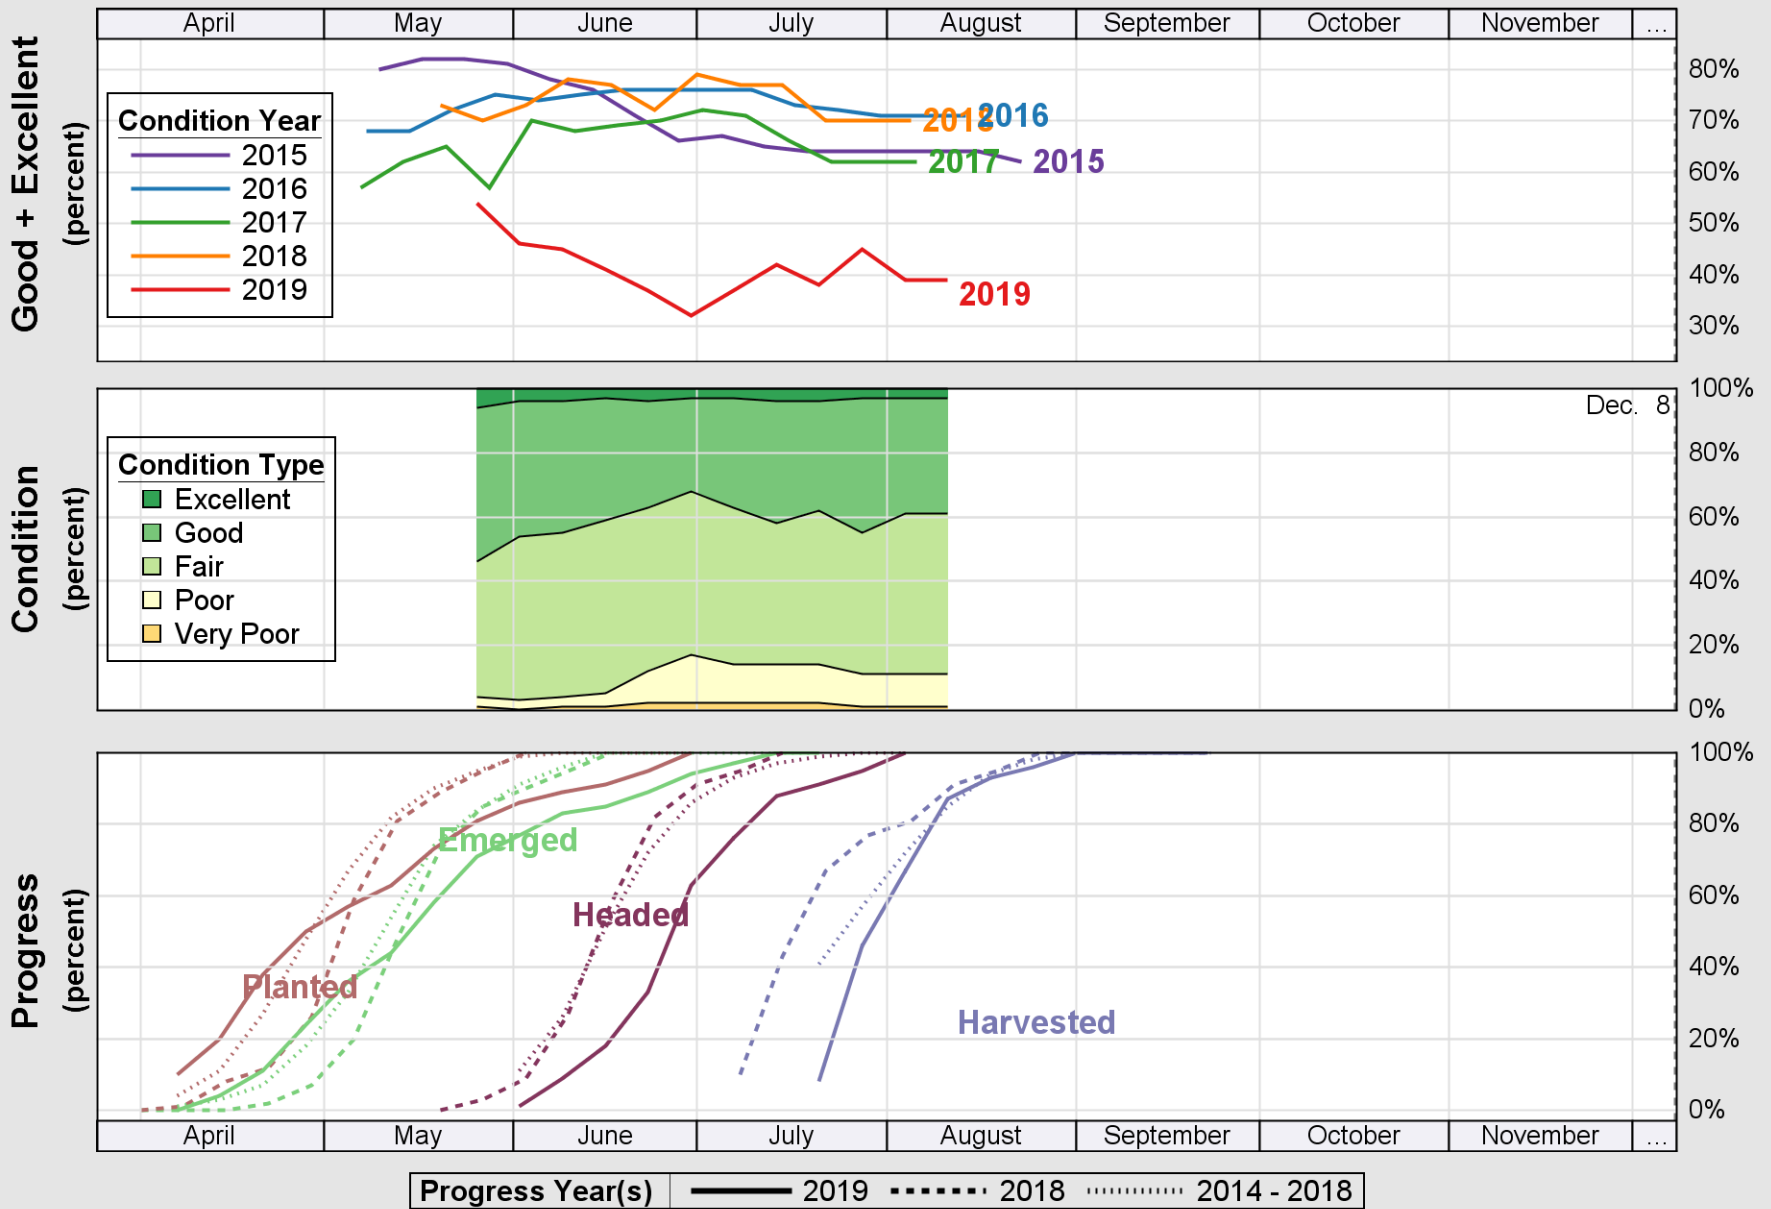

USDA

Crop Progress and Condition: Corn in Ohio , 2019

NASS

Source: National Agricultural Statistics Service (NASS), Crop Progress Report

USDA

Crop Progress and Condition: Oats in Ohio , 2019

NASS

Source: National Agricultural Statistics Service (NASS), Crop Progress Report

Source: National Agricultural Statistics Service (NASS), Crop Progress Report

USDA

Crop Progress and Condition: Soybeans in Ohio , 2019

NASS

Source: National Agricultural Statistics Service (NASS), Crop Progress Report

USDA

Crop Progress and Condition: Winter Wheat in Ohio, 2019

NASS

Source: National Agricultural Statistics Service (NASS), Crop Progress Report