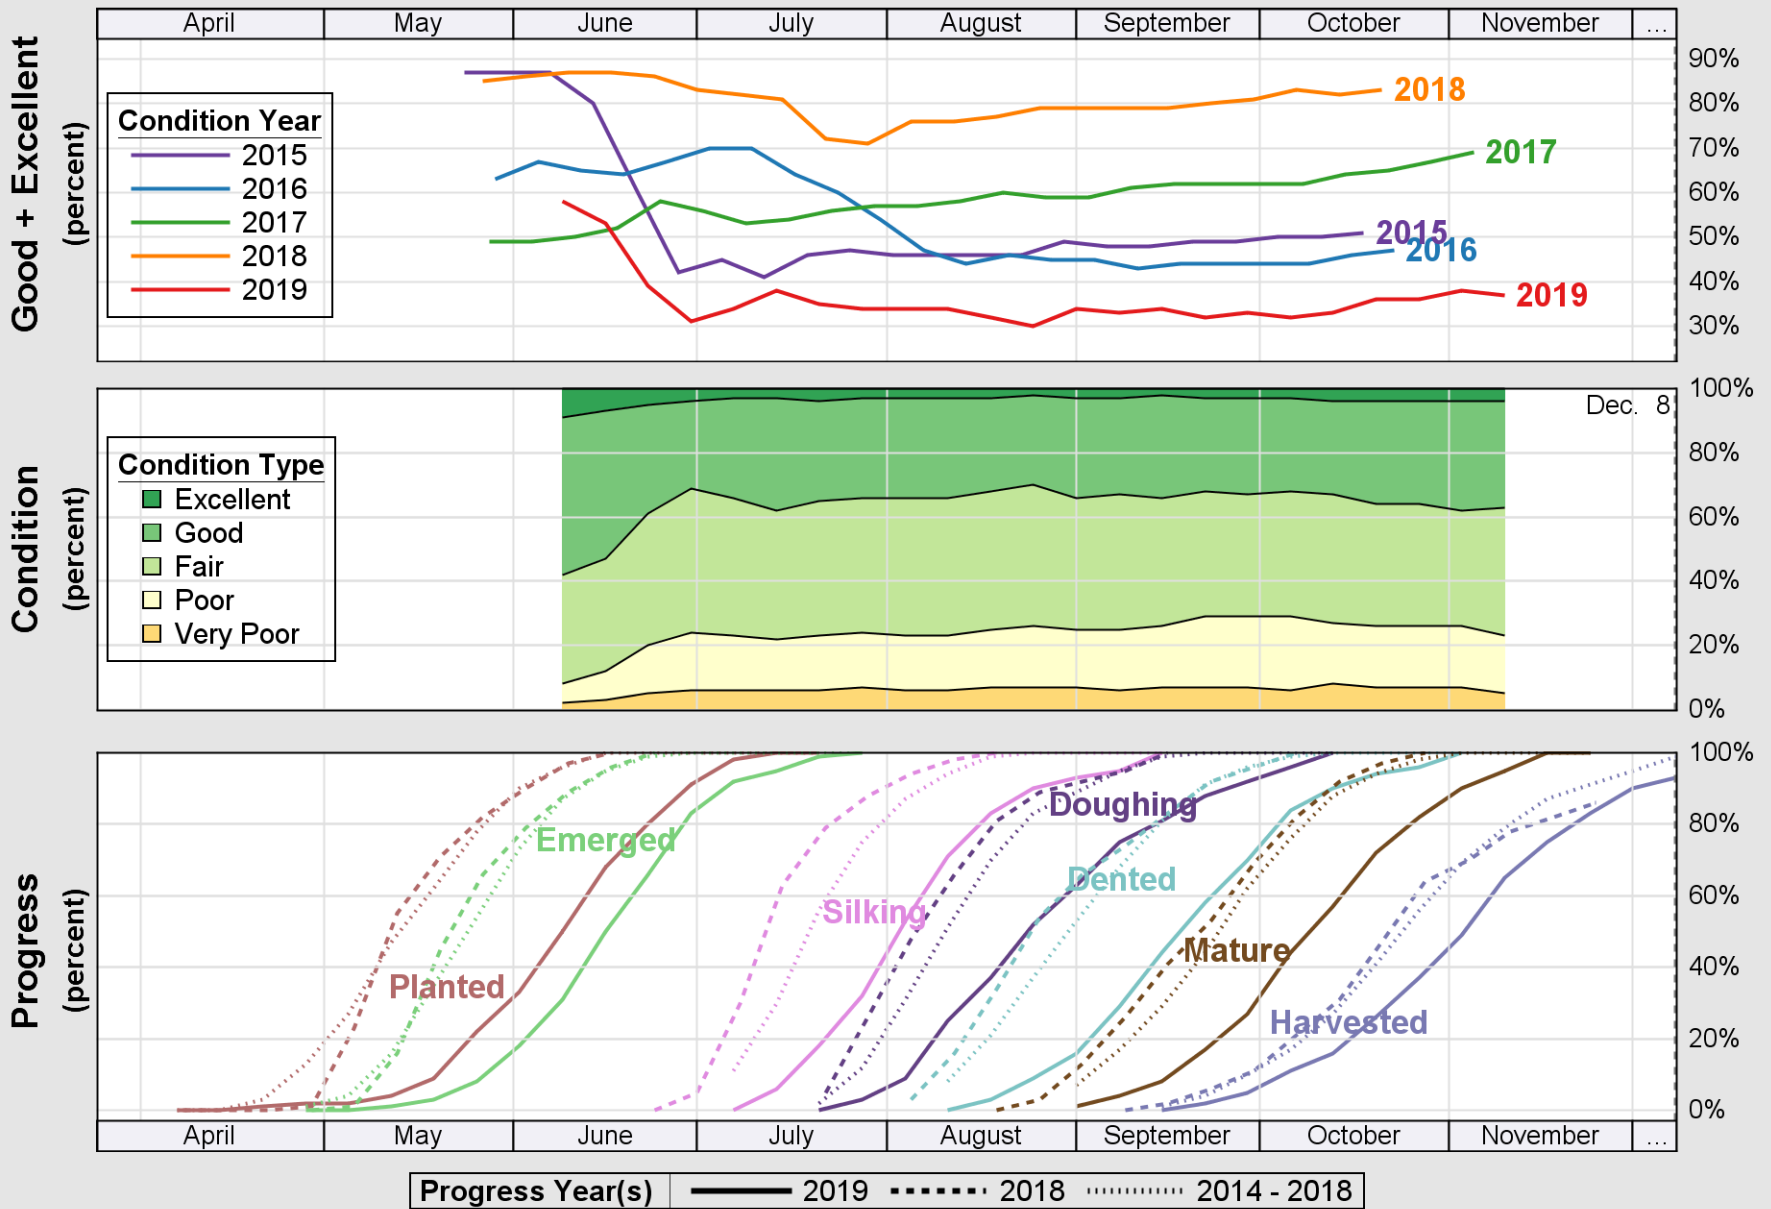

USDA

Crop Progress and Condition: Corn in Ohio , 2019

NASS

Source: National Agricultural Statistics Service (NASS), Crop Progress Report

USDA

Crop Progress and Condition: Oats in Ohio , 2019

NASS

Source: National Agricultural Statistics Service (NASS), Crop Progress Report

Source: National Agricultural Statistics Service (NASS), Crop Progress Report

USDA

Crop Progress and Condition: Soybeans in Ohio , 2019

NASS

Source: National Agricultural Statistics Service (NASS), Crop Progress Report

USDA

Crop Progress and Condition: Winter Wheat in Ohio, 2019

NASS

Source: National Agricultural Statistics Service (NASS), Crop Progress Report