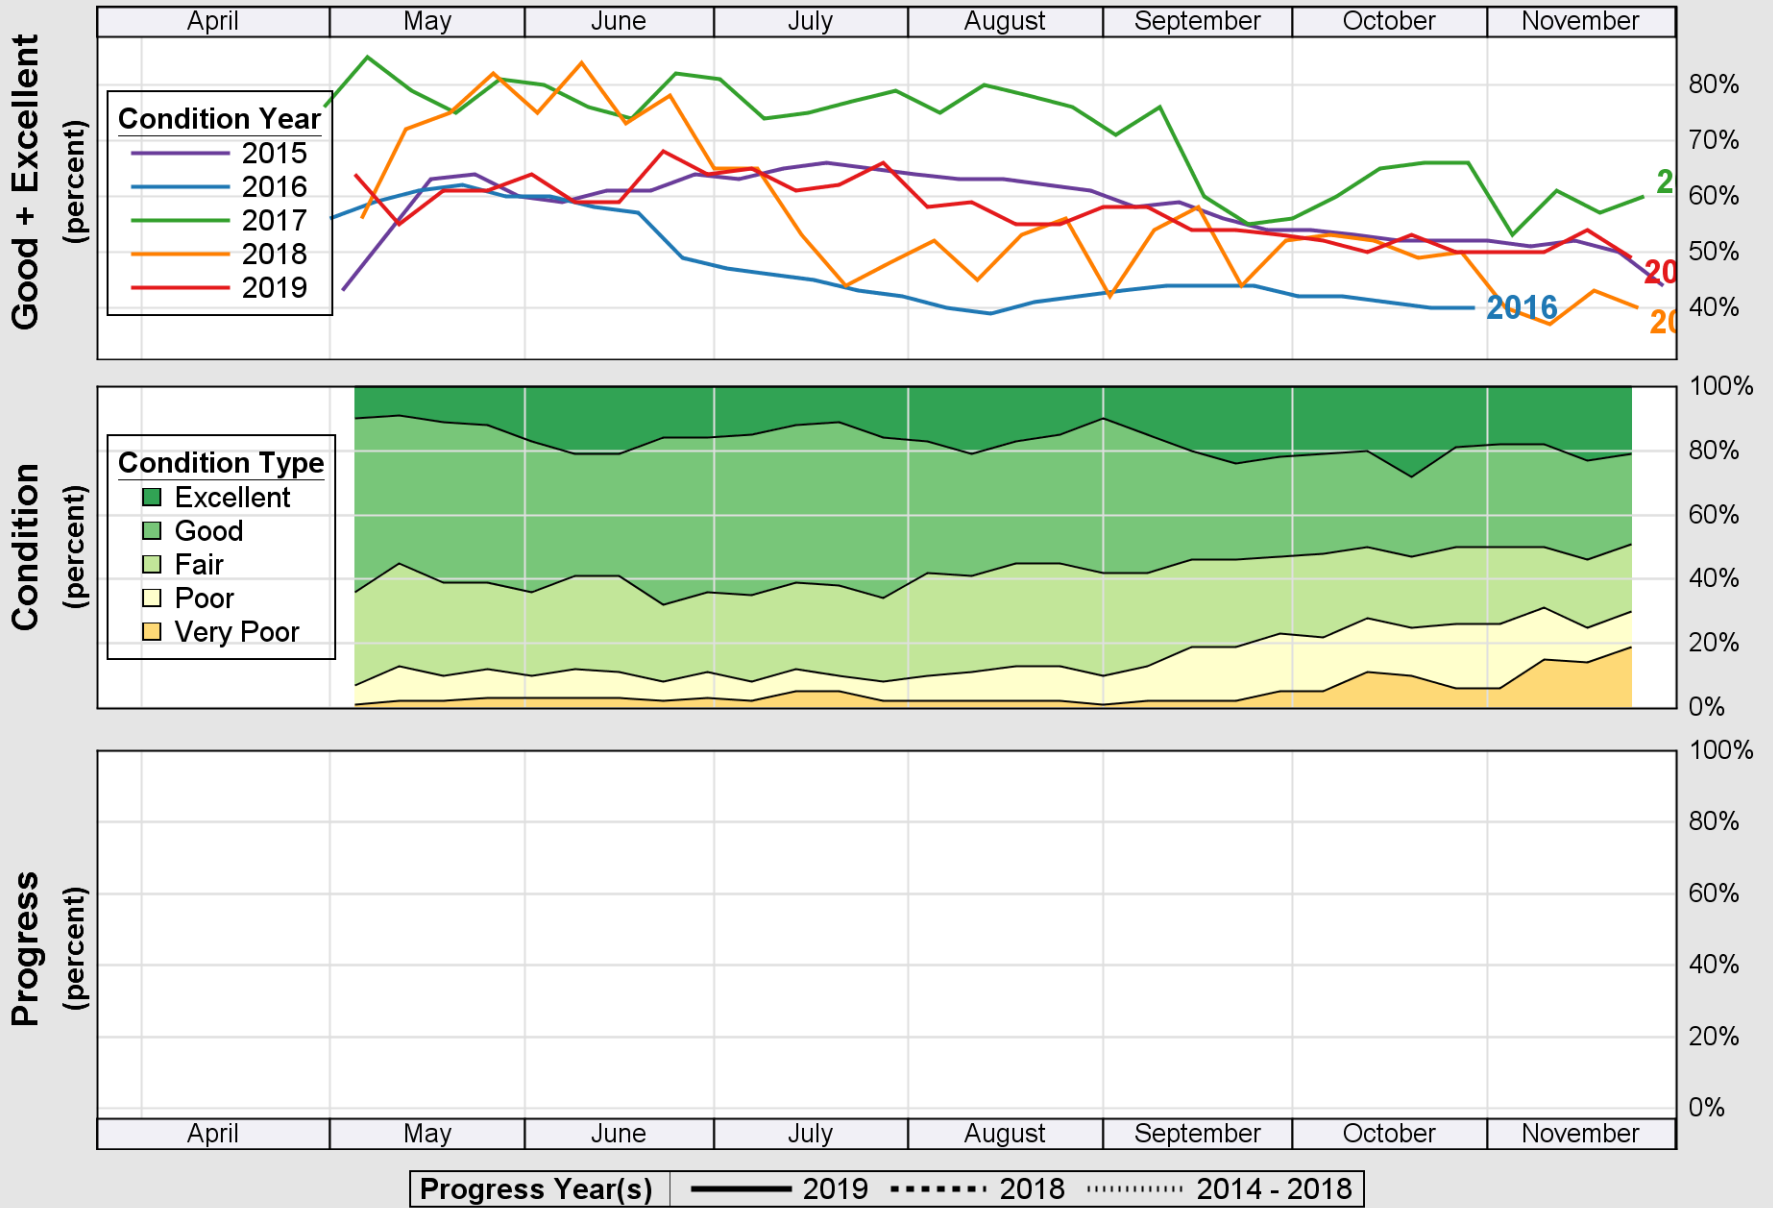

Source: National Agricultural Statistics Service (NASS), Crop Progress Report

USDA

Crop Progress and Condition: Corn in New York , 2019

NASS

Source: National Agricultural Statistics Service (NASS), Crop Progress Report

Source: National Agricultural Statistics Service (NASS), Crop Progress Report

USDA

Crop Progress and Condition: Pasture and Range in New York , 2019

NASS

Source: National Agricultural Statistics Service (NASS), Crop Progress Report

USDA

Crop Progress and Condition: Soybeans in New York , 2019

NASS

Source: National Agricultural Statistics Service (NASS), Crop Progress Report

USDA

Crop Progress and Condition: Winter Wheat in New York , 2019