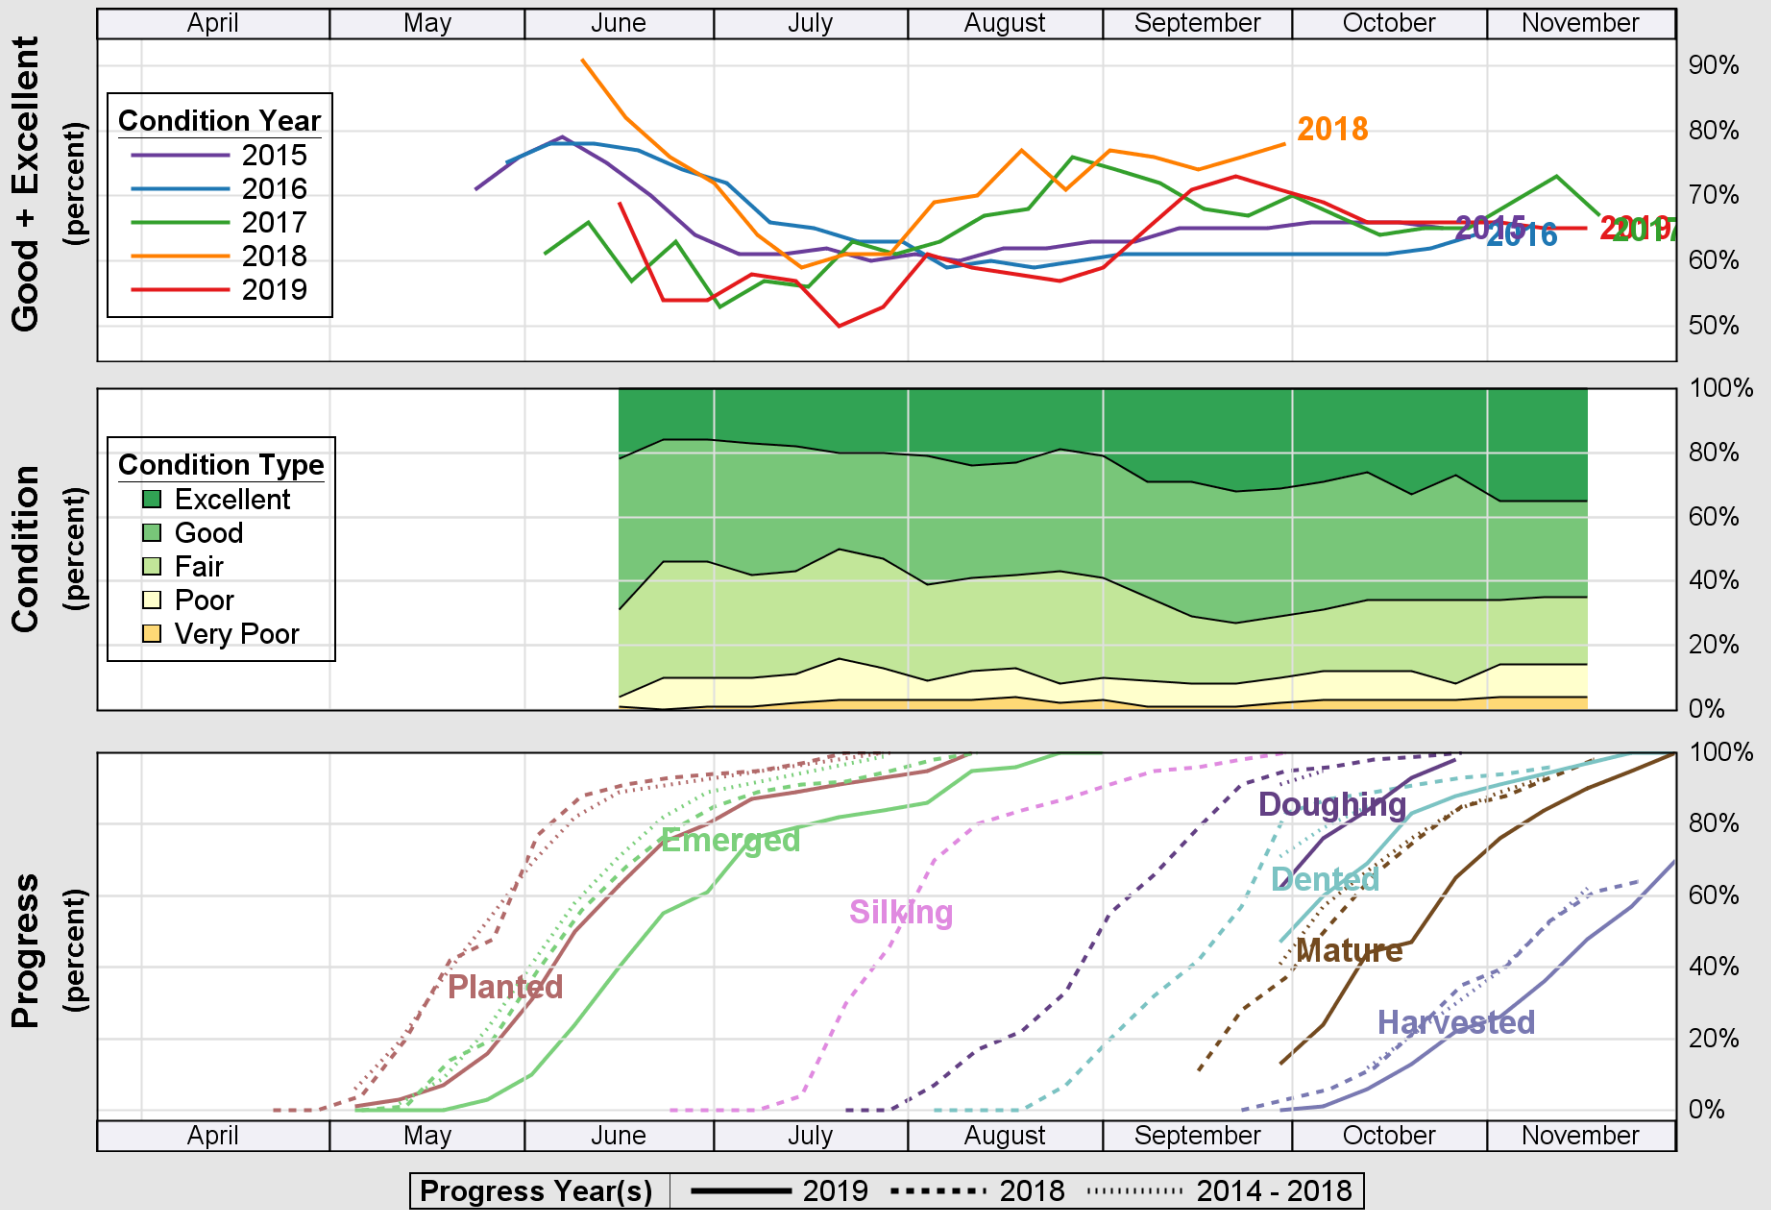

Source: National Agricultural Statistics Service (NASS), Crop Progress Report

USDA

Crop Progress and Condition: Corn in New York , 2019

NASS

Source: National Agricultural Statistics Service (NASS), Crop Progress Report

Source: National Agricultural Statistics Service (NASS), Crop Progress Report

USDA

Crop Progress and Condition: Pasture and Range in New York , 2019

NASS

Source: National Agricultural Statistics Service (NASS), Crop Progress Report

USDA

Crop Progress and Condition: Soybeans in New York , 2019

NASS

Source: National Agricultural Statistics Service (NASS), Crop Progress Report

USDA

Crop Progress and Condition: Winter Wheat in New York , 2019