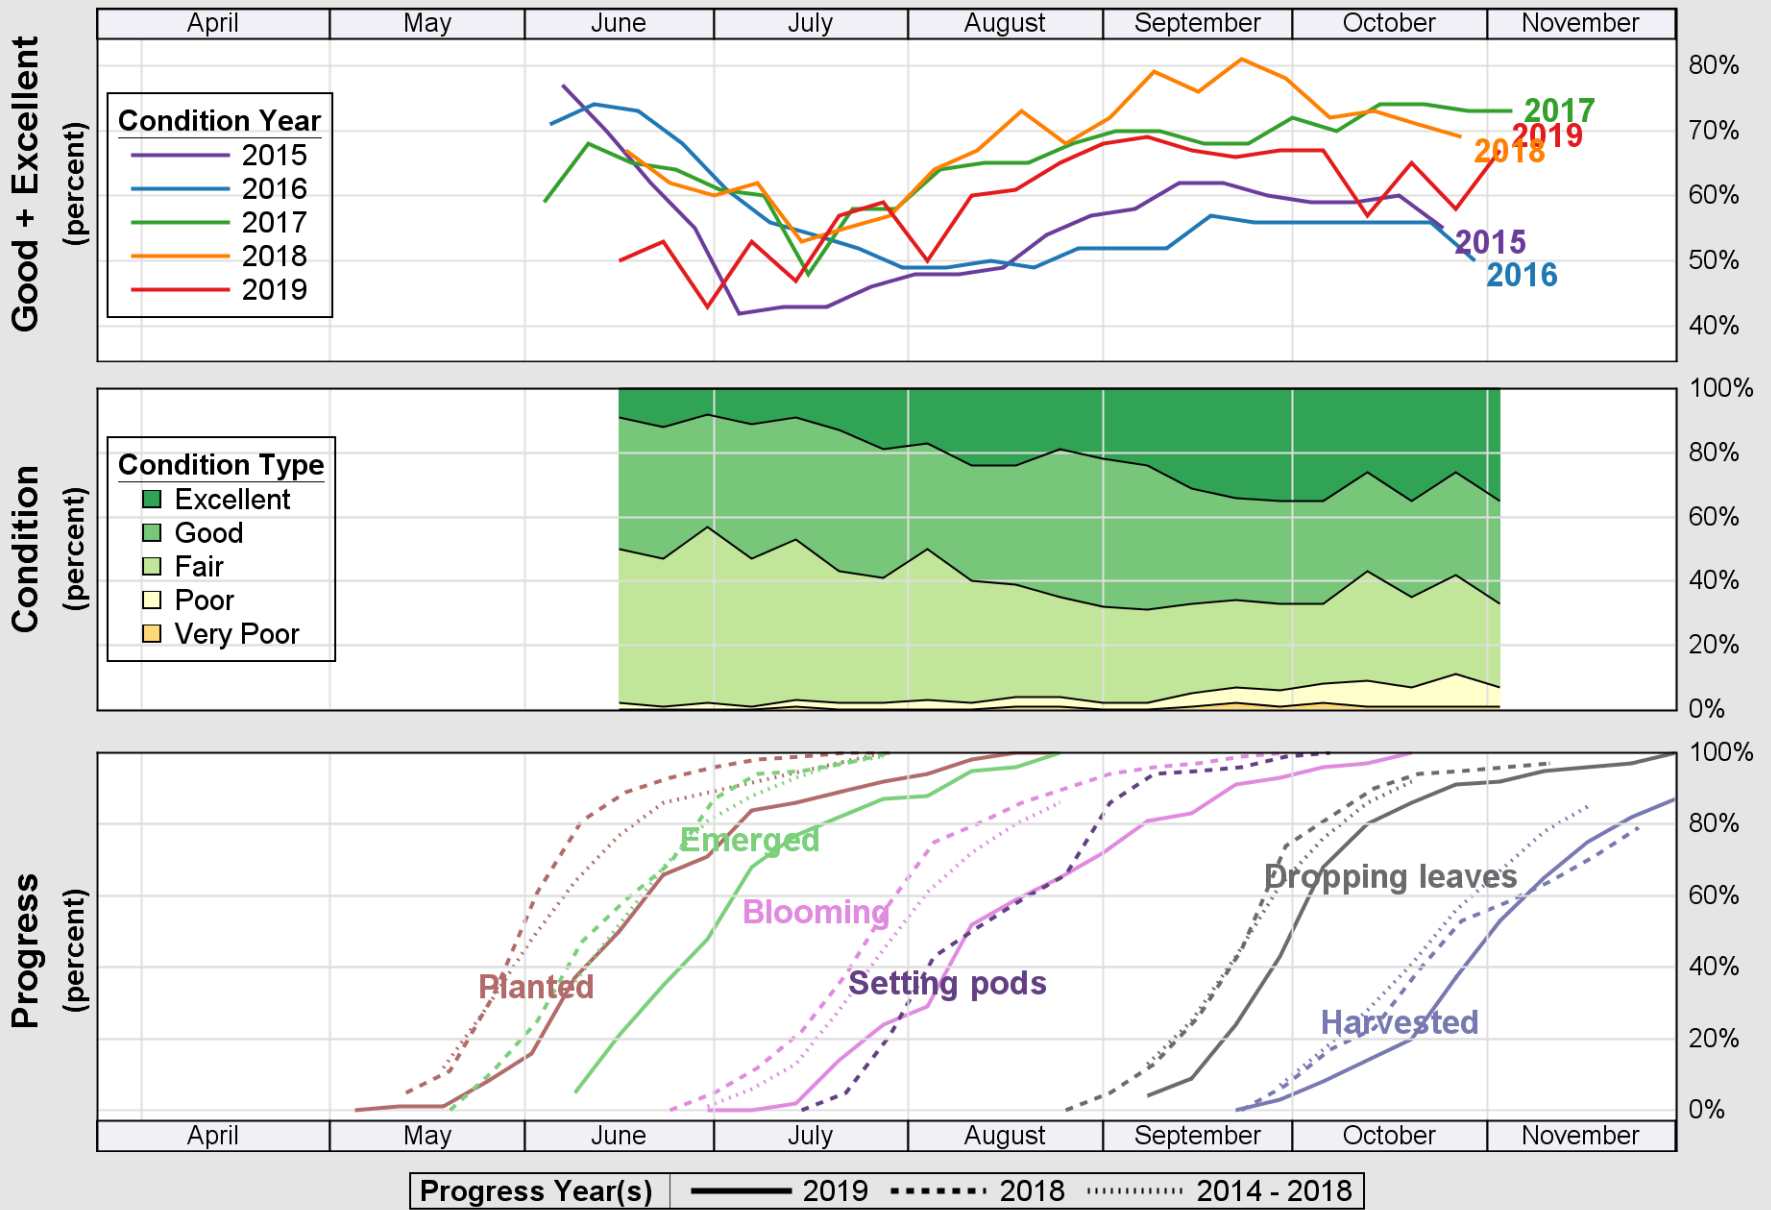

Source: National Agricultural Statistics Service (NASS), Crop Progress Report

USDA

Crop Progress and Condition: Corn in New York , 2019

NASS

Source: National Agricultural Statistics Service (NASS), Crop Progress Report

Source: National Agricultural Statistics Service (NASS), Crop Progress Report

USDA

Crop Progress and Condition: Pasture and Range in New York , 2019

NASS

Source: National Agricultural Statistics Service (NASS), Crop Progress Report

USDA

Crop Progress and Condition: Soybeans in New York , 2019

NASS

Source: National Agricultural Statistics Service (NASS), Crop Progress Report

USDA

Crop Progress and Condition: Winter Wheat in New York , 2019