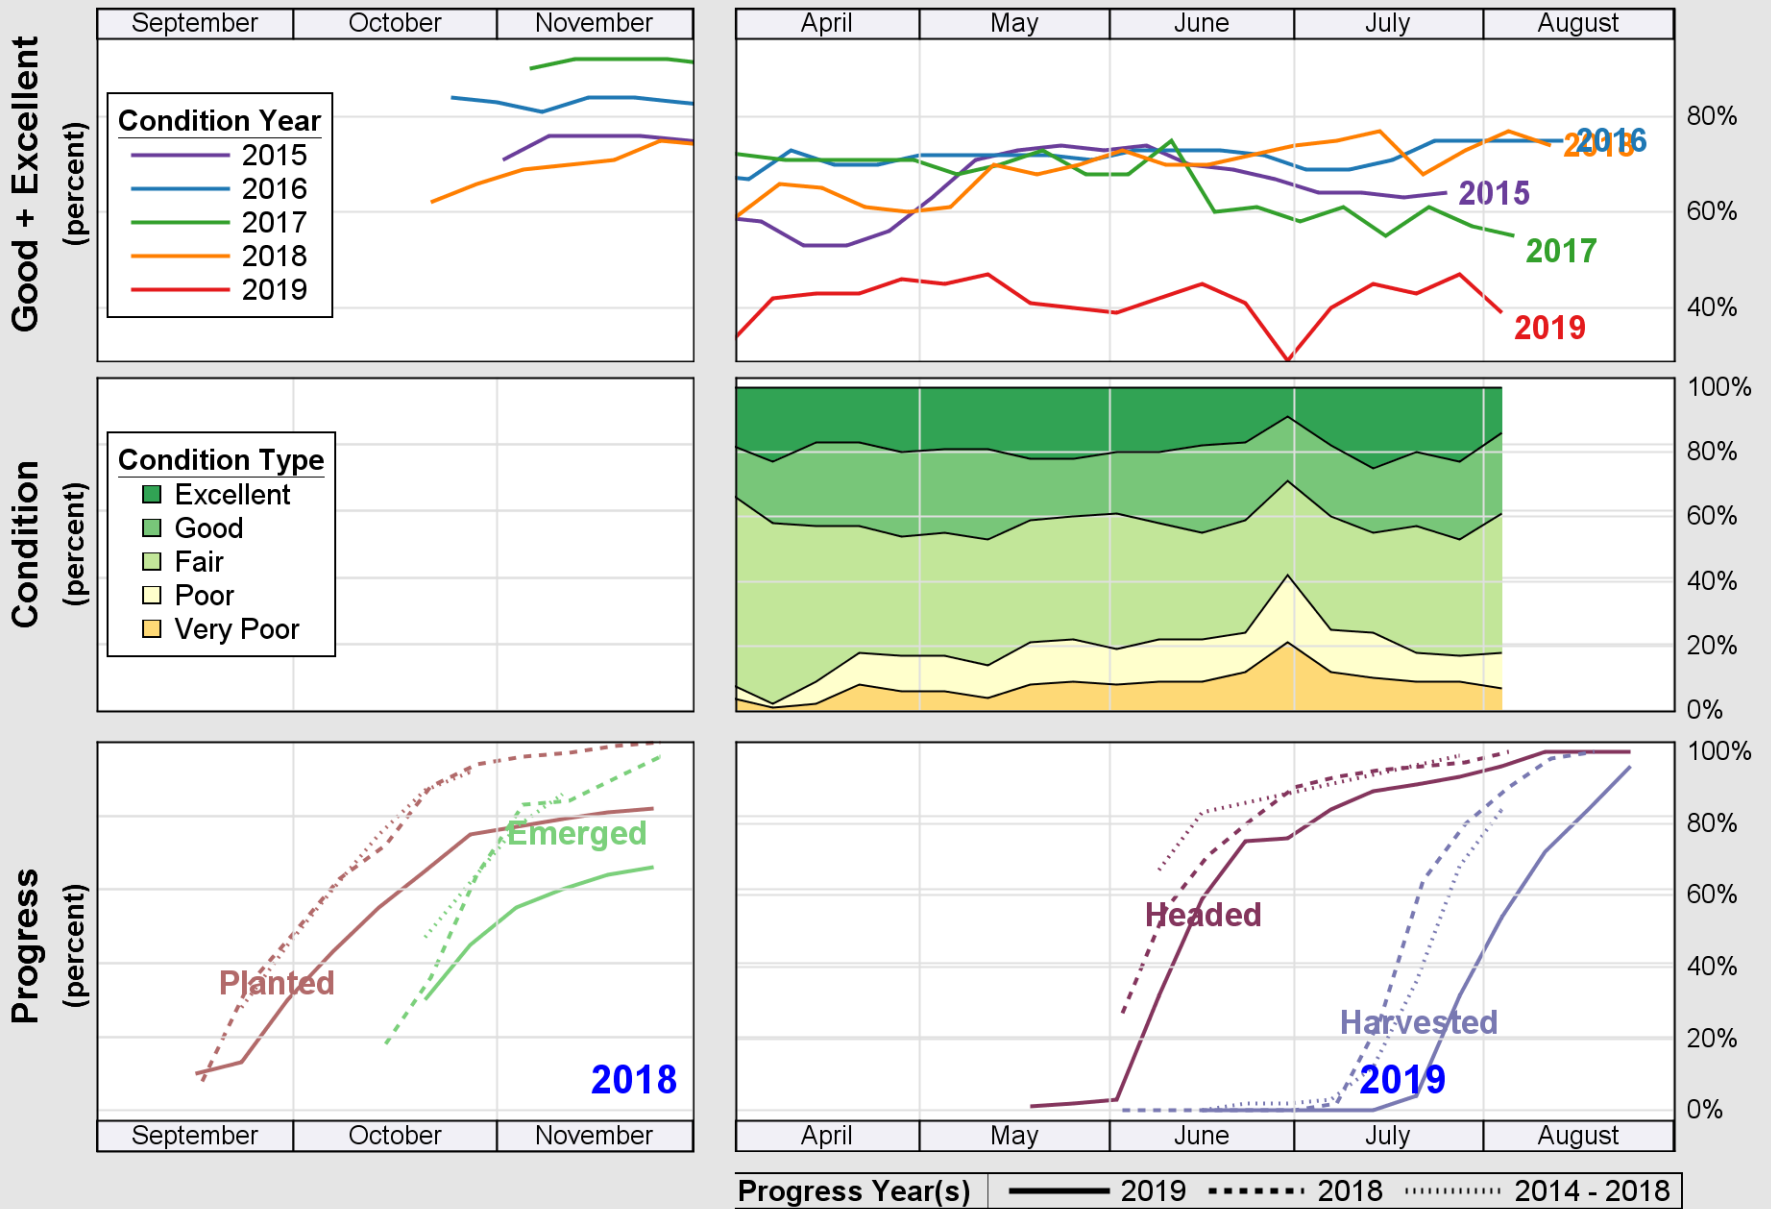

USDA

Crop Progress and Condition: Soybeans in New York , 2019

NASS

Source: National Agricultural Statistics Service (NASS), Crop Progress Report

USDA

Crop Progress and Condition: Winter Wheat in New York , 2019

NASS

Source: National Agricultural Statistics Service (NASS), Crop Progress Report