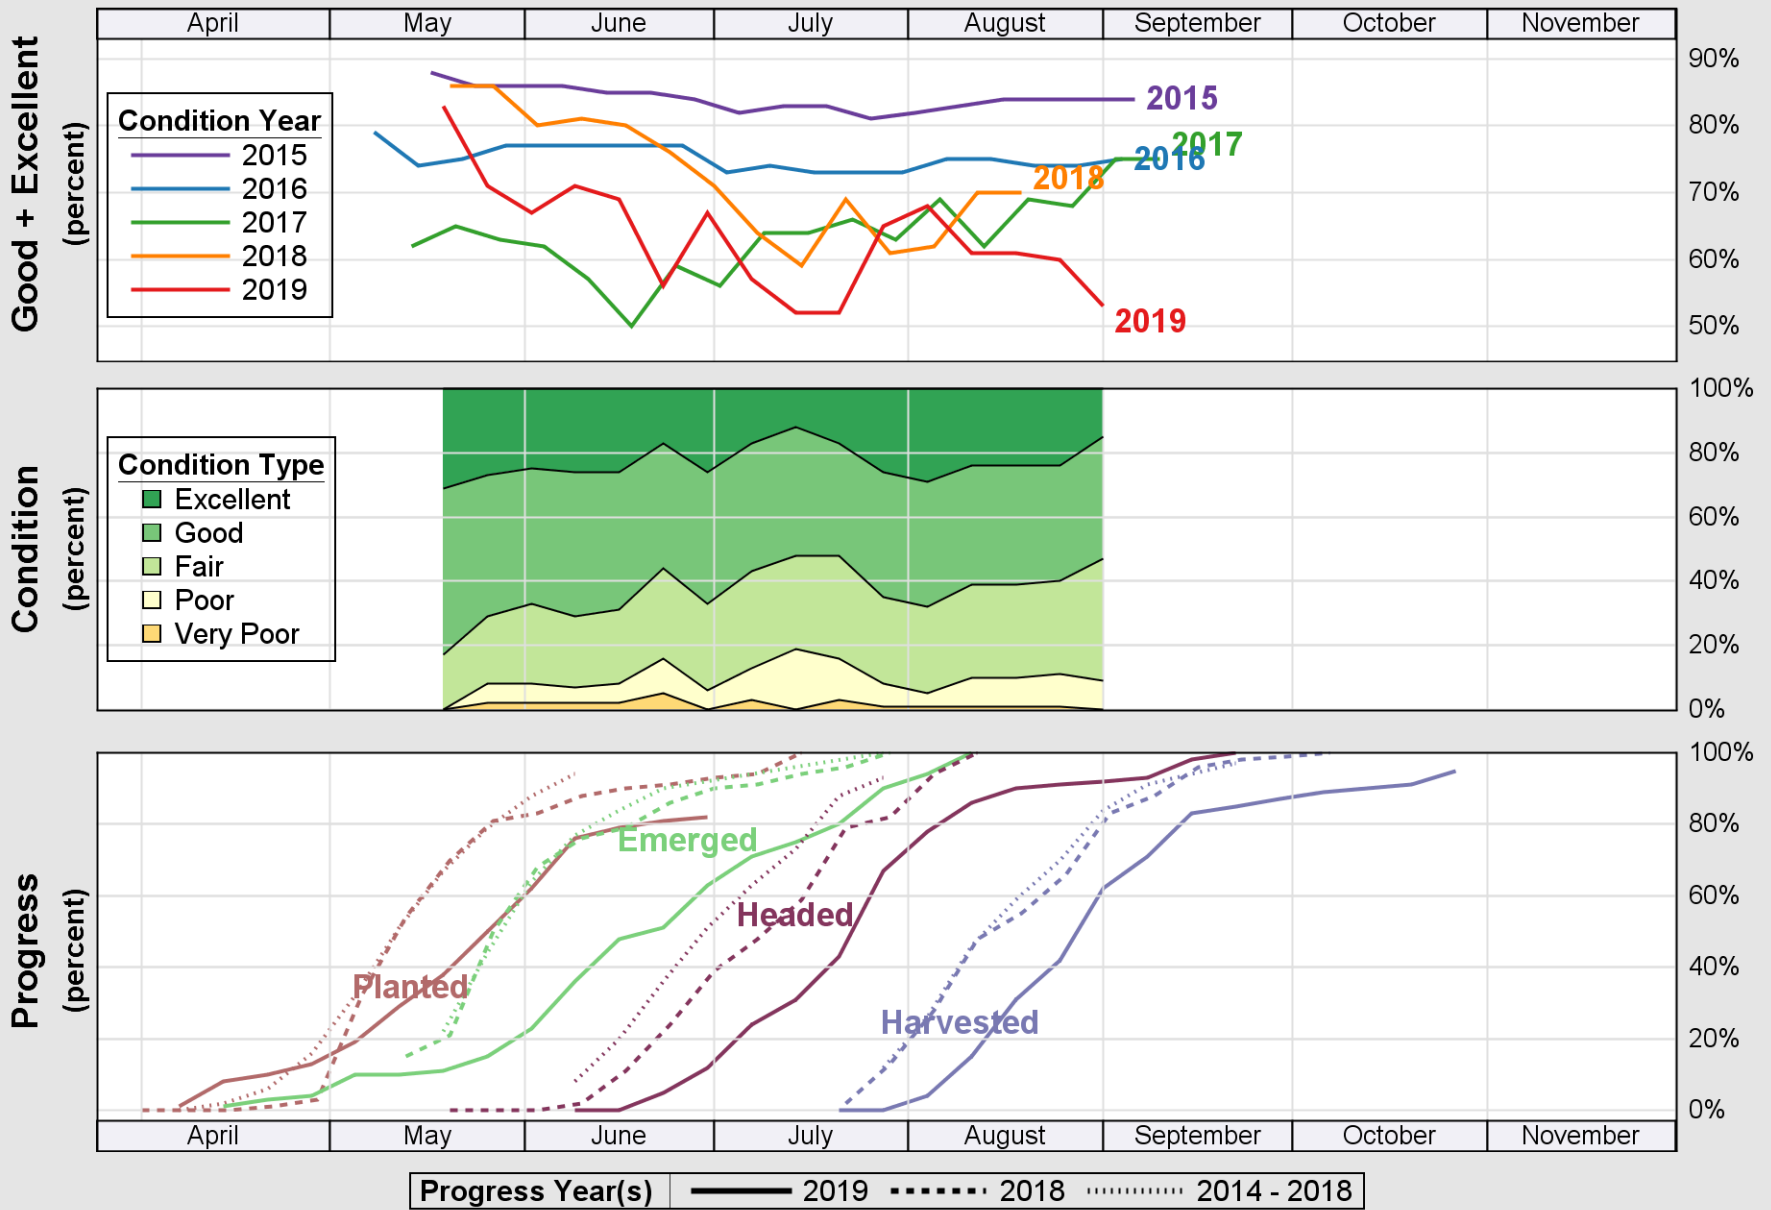

Source: National Agricultural Statistics Service (NASS), Crop Progress Report

USDA

Crop Progress and Condition: Corn in New York , 2019

NASS

Source: National Agricultural Statistics Service (NASS), Crop Progress Report

Source: National Agricultural Statistics Service (NASS), Crop Progress Report

USDA

Crop Progress and Condition: Pasture and Range in New York , 2019

NASS

Source: National Agricultural Statistics Service (NASS), Crop Progress Report

USDA

Crop Progress and Condition: Soybeans in New York , 2019

NASS

Source: National Agricultural Statistics Service (NASS), Crop Progress Report

USDA

Crop Progress and Condition: Winter Wheat in New York , 2019