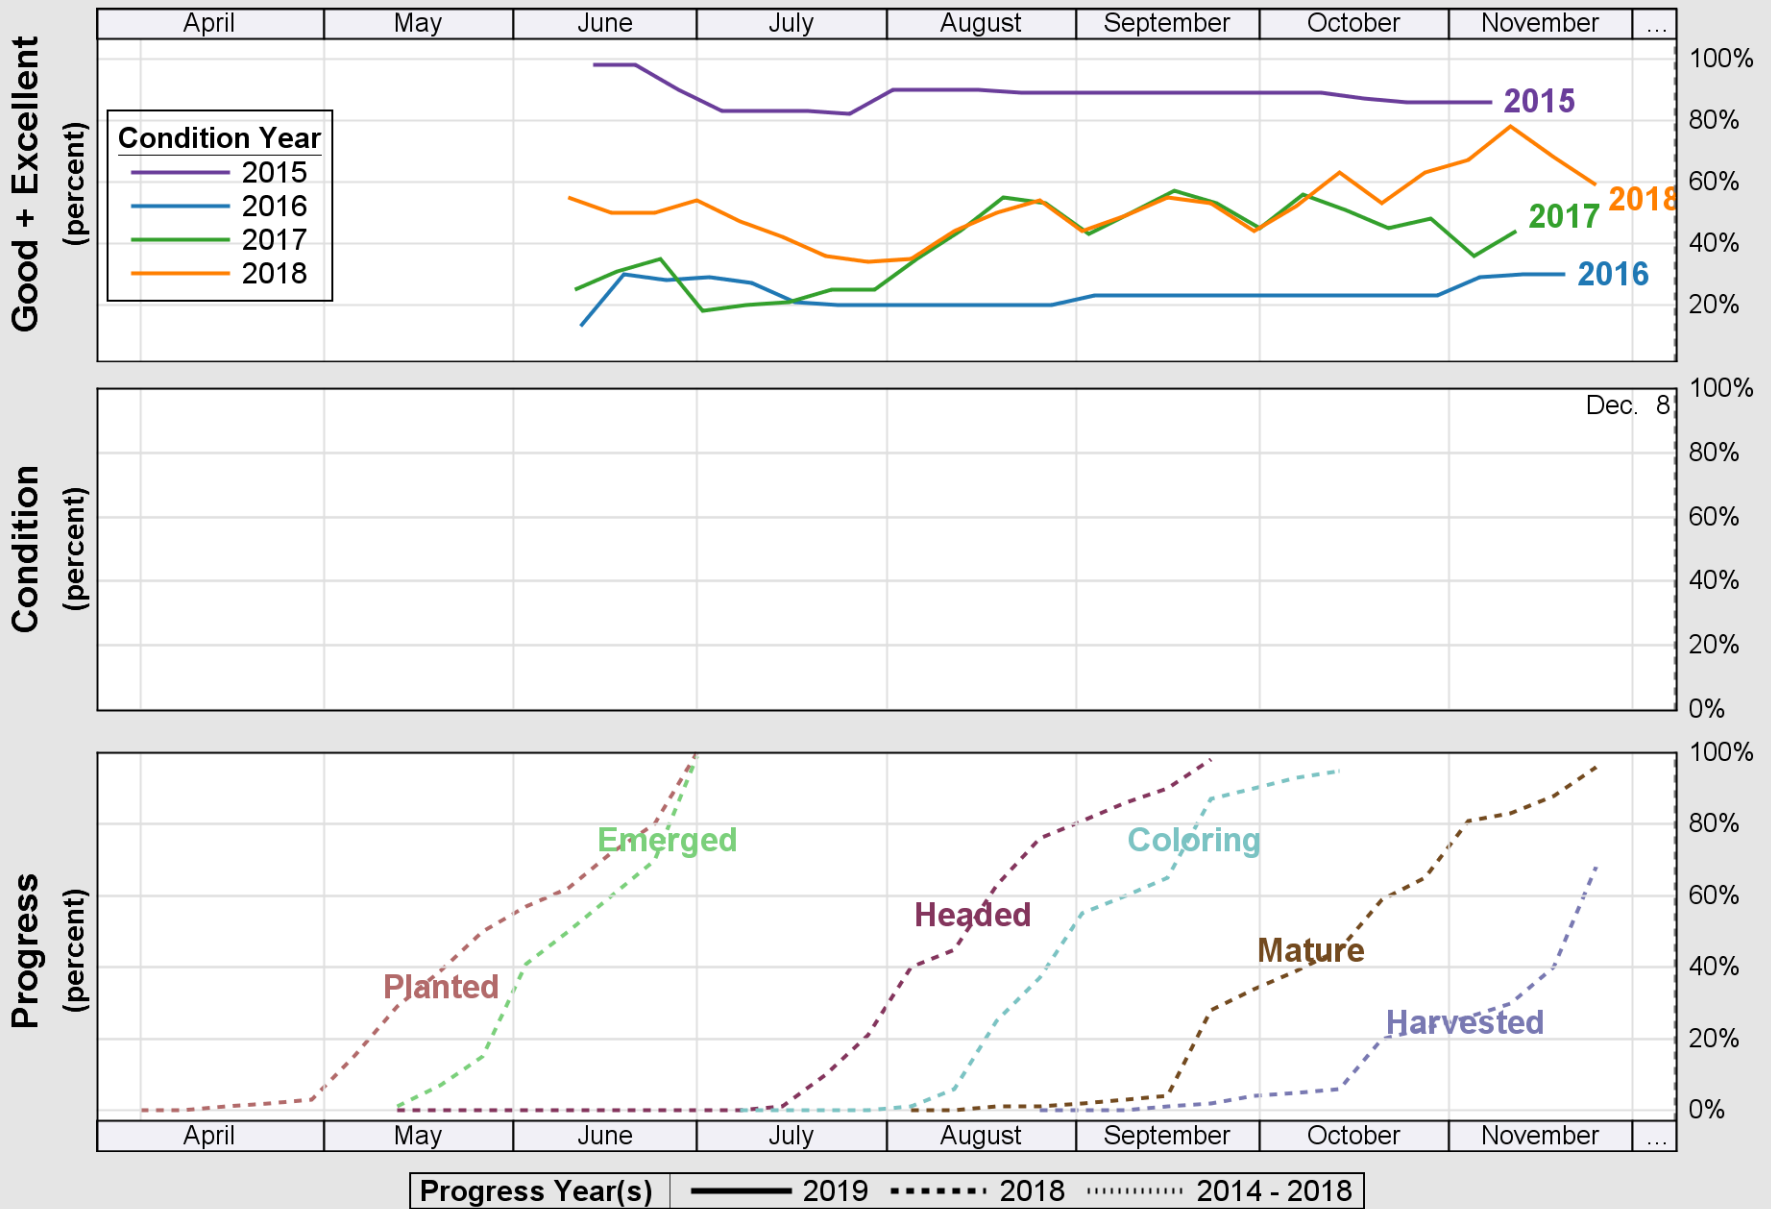

USDA

Crop Progress and Condition: Corn in New Mexico , 2019

NASS

Source: National Agricultural Statistics Service (NASS), Crop Progress Report

Source: National Agricultural Statistics Service (NASS), Crop Progress Report

USDA Crop Progress and Condition: Pasture and Range in New Mexico , 2019 **NASS**

Source: National Agricultural Statistics Service (NASS), Crop Progress Report

Source: National Agricultural Statistics Service (NASS), Crop Progress Report

USDA

Crop Progress and Condition: Sorghum in New Mexico , 2019

NASS

Source: National Agricultural Statistics Service (NASS), Crop Progress Report

USDA

Crop Progress and Condition: Winter Wheat in New Mexico , 2019