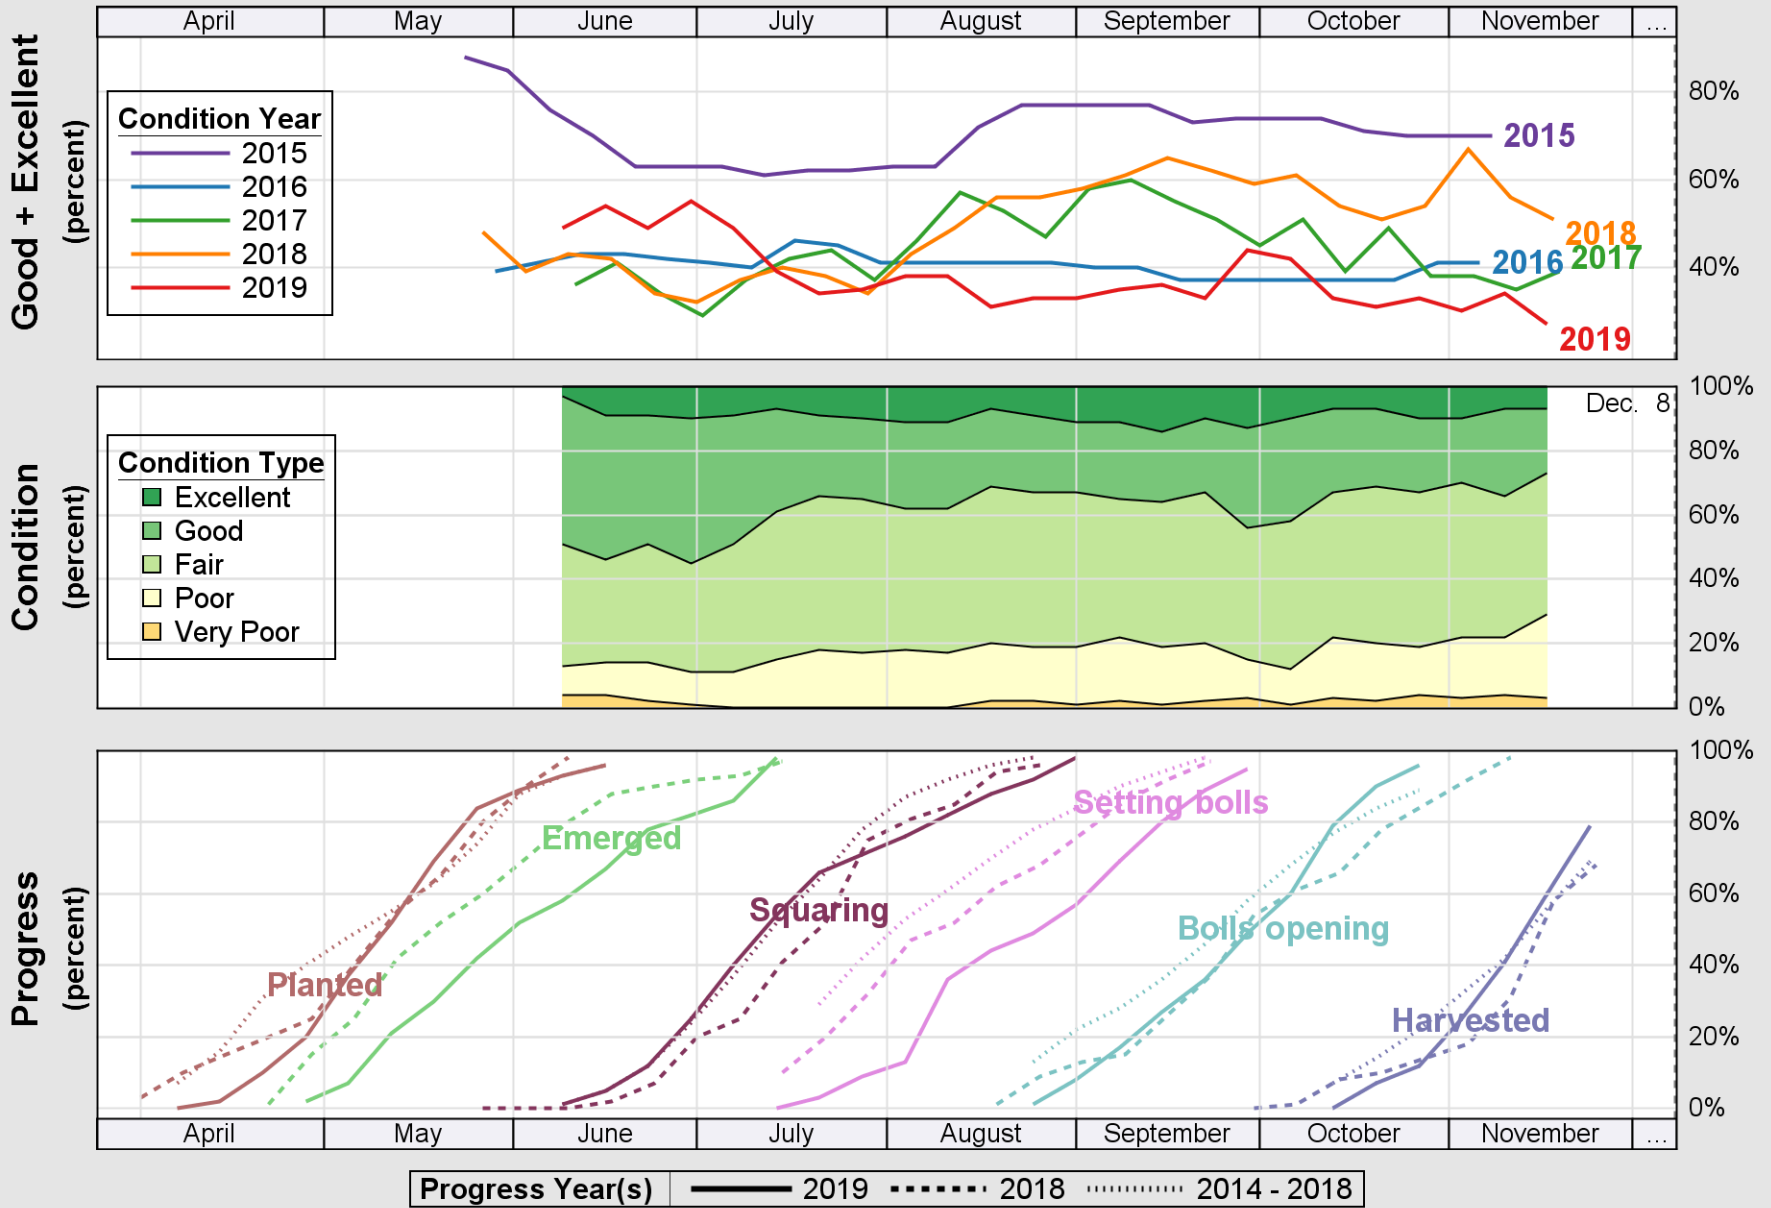

USDA

Crop Progress and Condition: Corn in New Mexico , 2019

NASS

Source: National Agricultural Statistics Service (NASS), Crop Progress Report

Source: National Agricultural Statistics Service (NASS), Crop Progress Report

USDA Crop Progress and Condition: Pasture and Range in New Mexico , 2019 **NASS**

Source: National Agricultural Statistics Service (NASS), Crop Progress Report

Source: National Agricultural Statistics Service (NASS), Crop Progress Report

USDA

Crop Progress and Condition: Sorghum in New Mexico , 2019

NASS

Source: National Agricultural Statistics Service (NASS), Crop Progress Report

USDA

Crop Progress and Condition: Winter Wheat in New Mexico , 2019