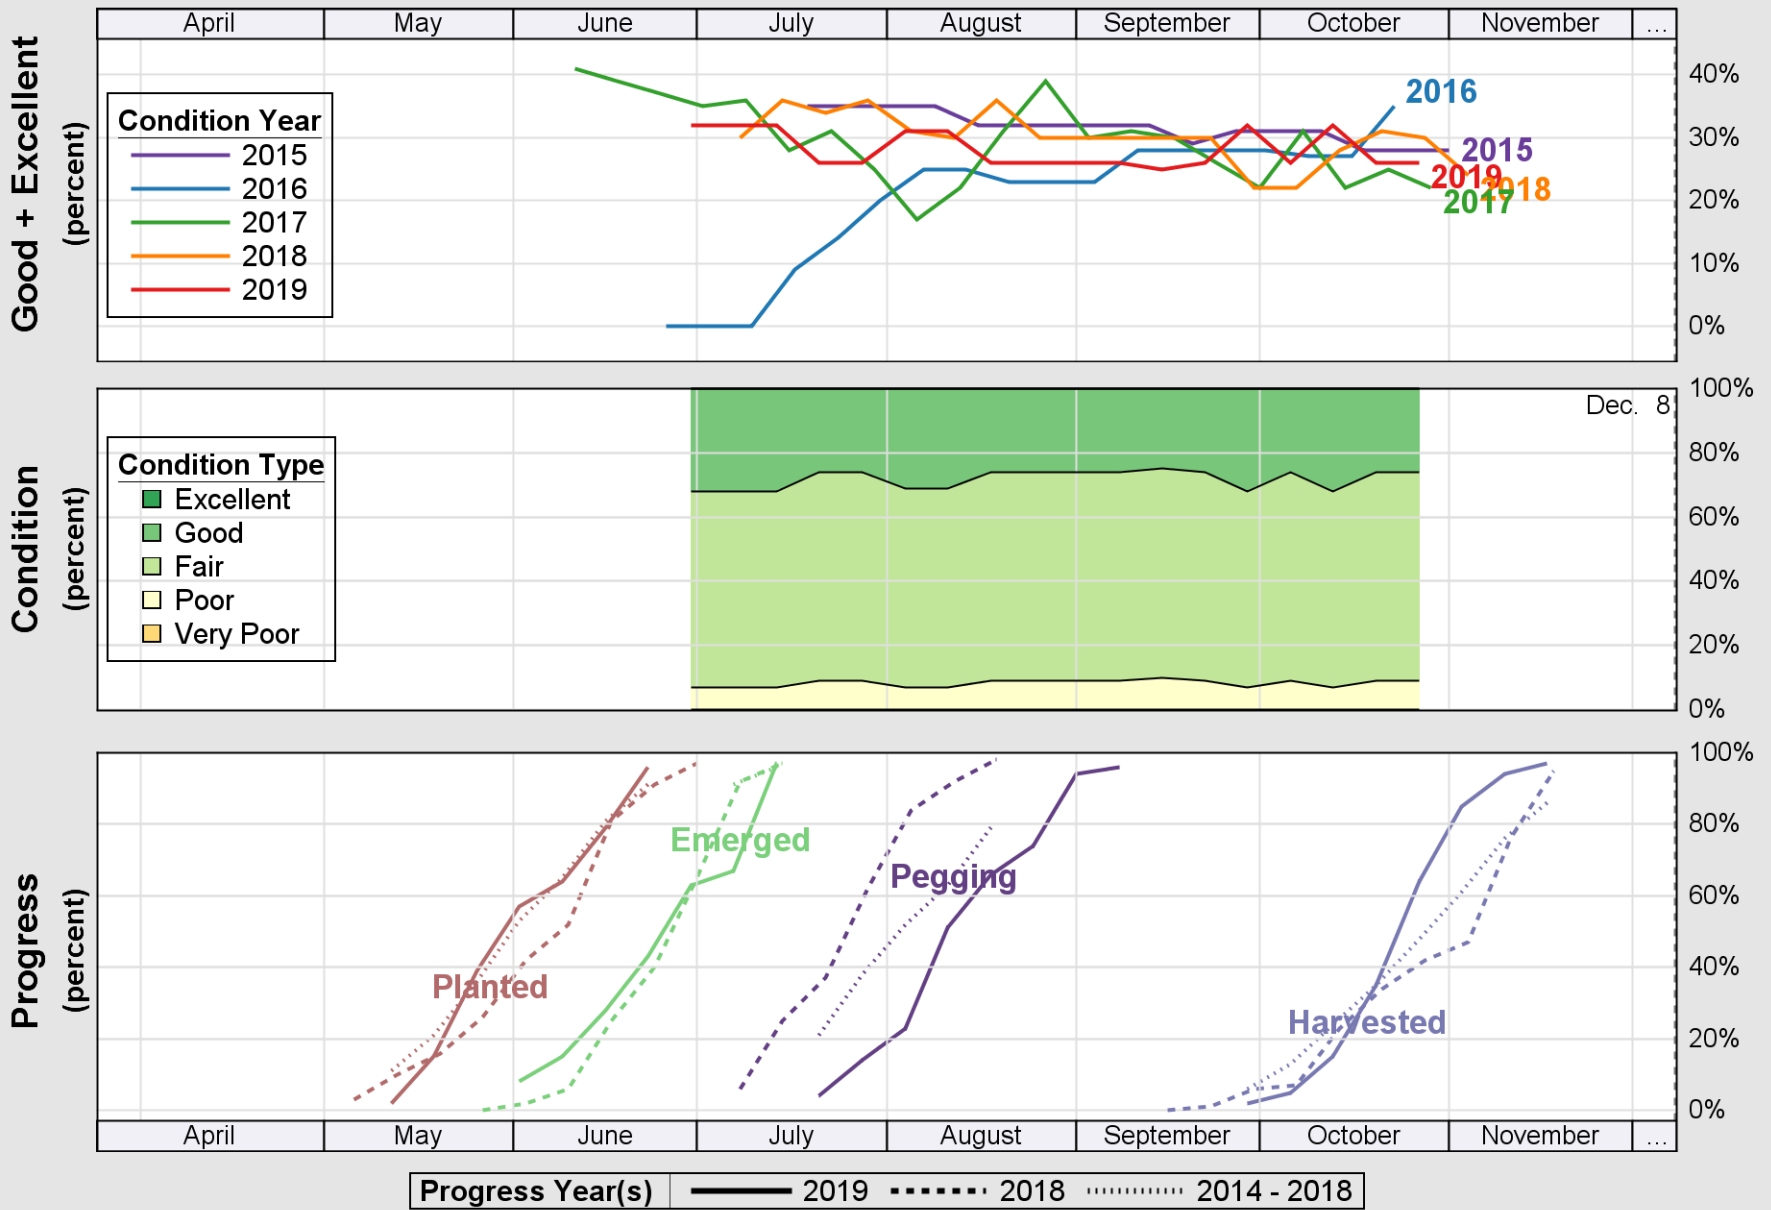

USDA

Crop Progress and Condition: Corn in New Mexico , 2019

NASS

Source: National Agricultural Statistics Service (NASS), Crop Progress Report

Source: National Agricultural Statistics Service (NASS), Crop Progress Report

USDA Crop Progress and Condition: Pasture and Range in New Mexico , 2019 **NASS**

Source: National Agricultural Statistics Service (NASS), Crop Progress Report

Source: National Agricultural Statistics Service (NASS), Crop Progress Report

USDA

Crop Progress and Condition: Sorghum in New Mexico , 2019

NASS

Source: National Agricultural Statistics Service (NASS), Crop Progress Report

USDA

Crop Progress and Condition: Winter Wheat in New Mexico , 2019