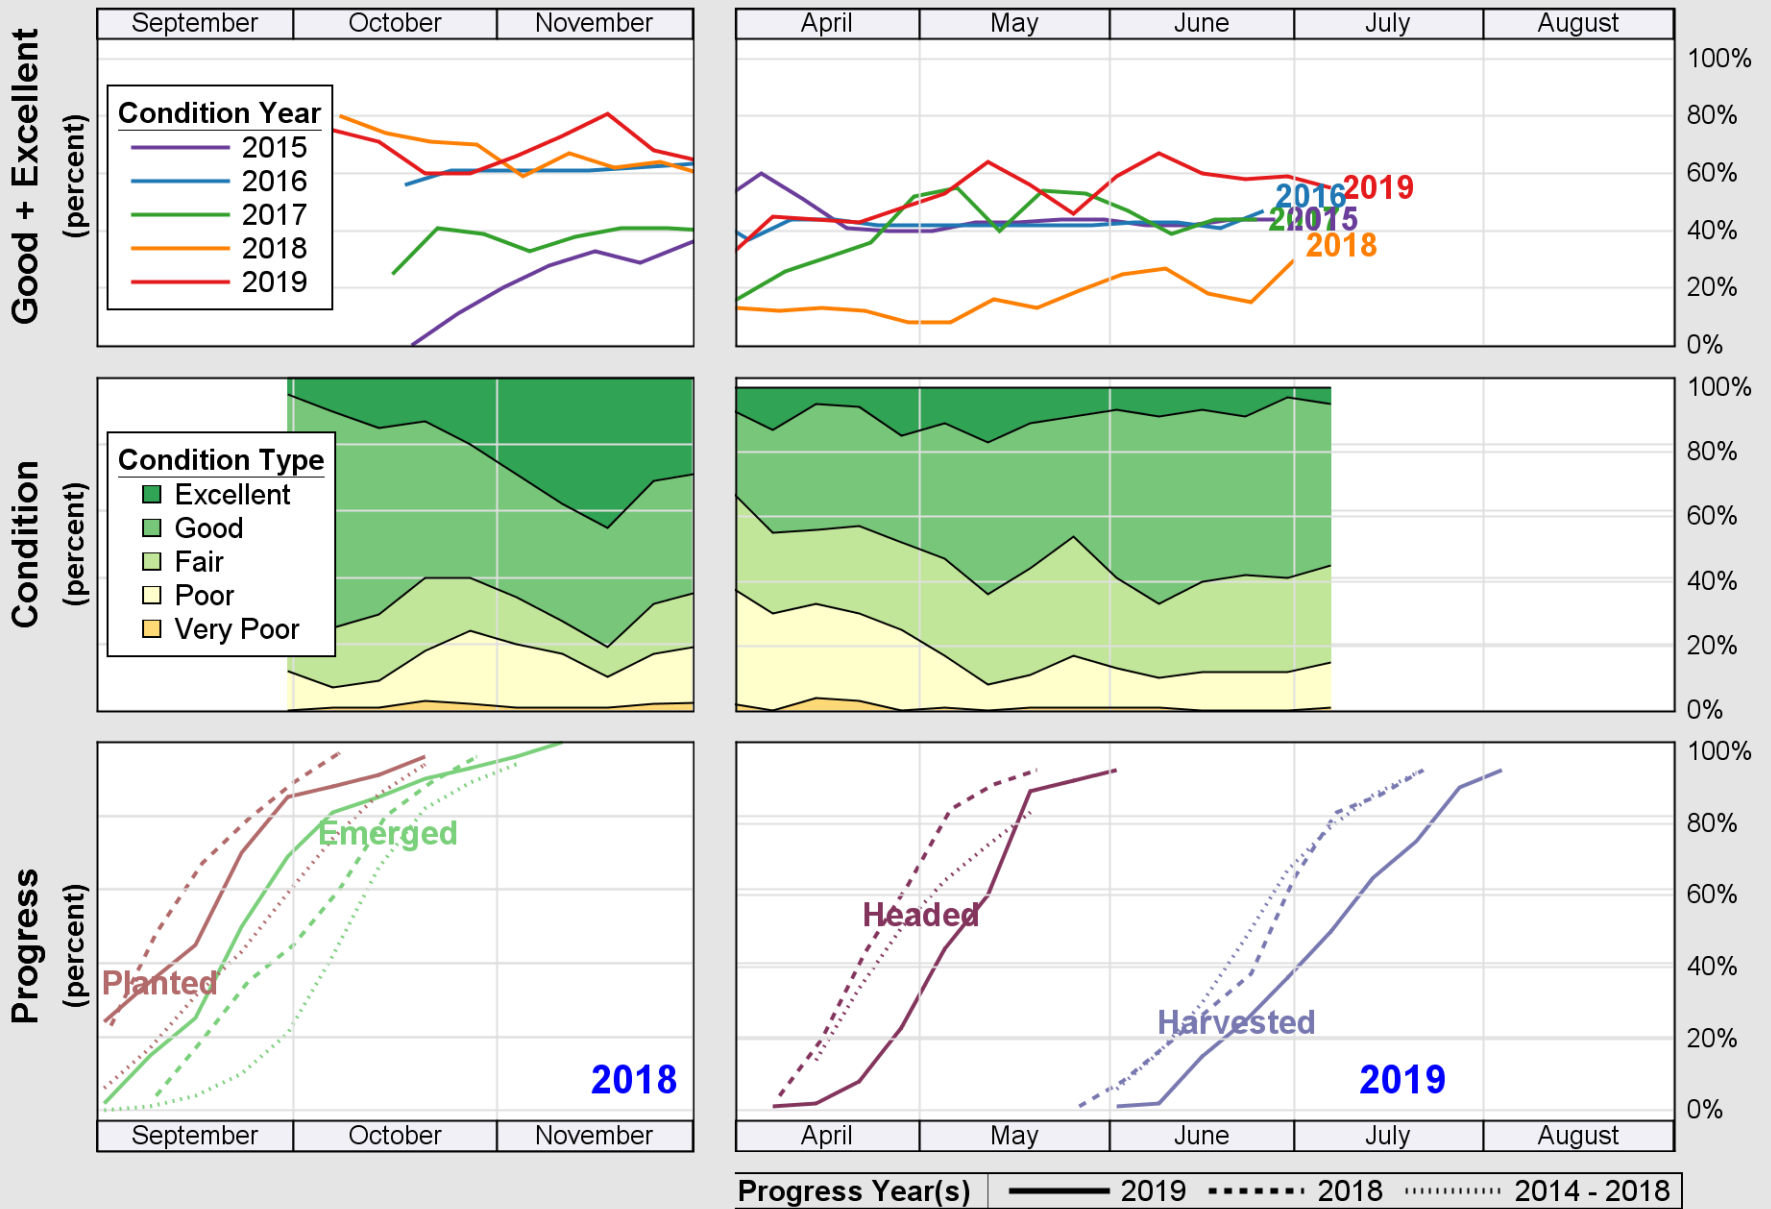

USDA

Crop Progress and Condition: Sorghum in New Mexico , 2019

NASS

Source: National Agricultural Statistics Service (NASS), Crop Progress Report

USDA

Crop Progress and Condition: Winter Wheat in New Mexico , 2019

NASS

Source: National Agricultural Statistics Service (NASS), Crop Progress Report