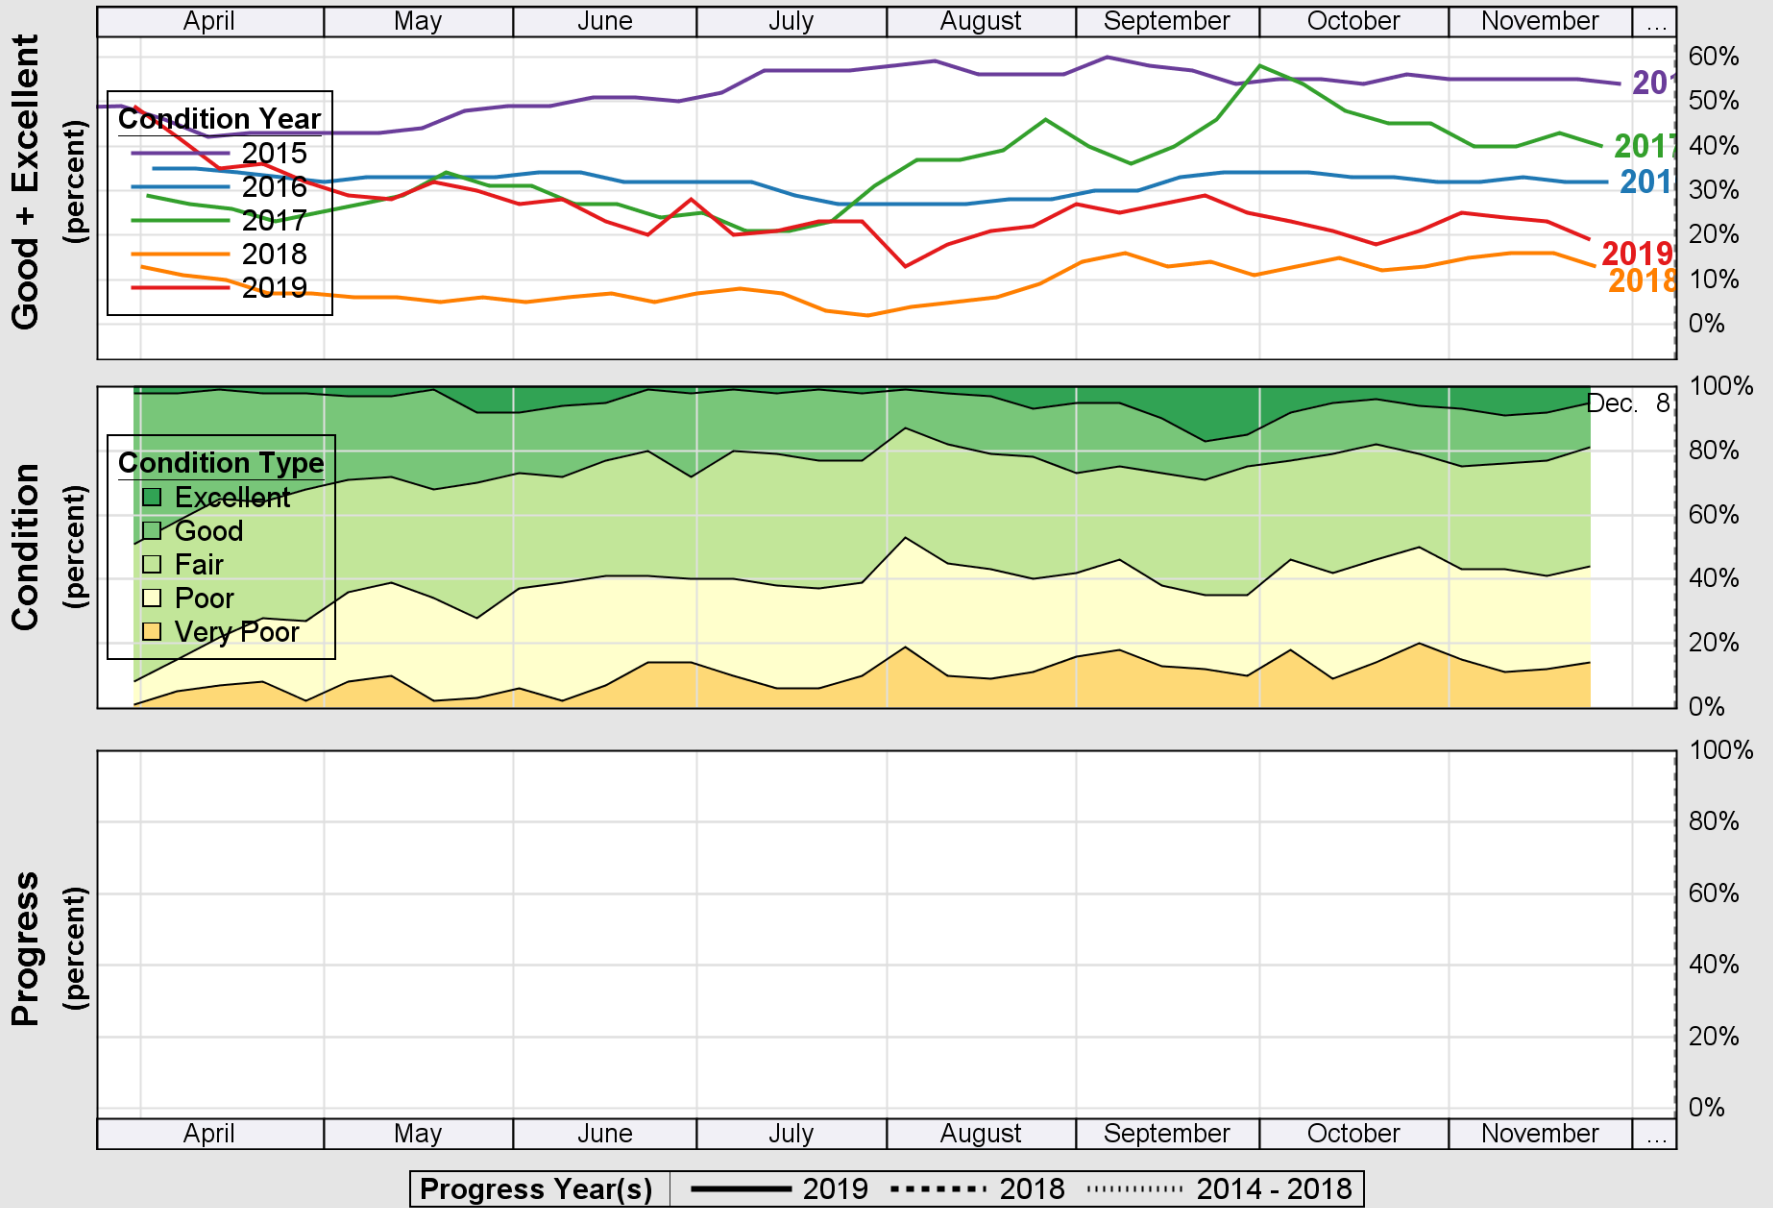

USDA

Crop Progress and Condition: Corn in New Mexico , 2019

NASS

Source: National Agricultural Statistics Service (NASS), Crop Progress Report

Source: National Agricultural Statistics Service (NASS), Crop Progress Report

USDA Crop Progress and Condition: Pasture and Range in New Mexico , 2019 **NASS**

Source: National Agricultural Statistics Service (NASS), Crop Progress Report

Source: National Agricultural Statistics Service (NASS), Crop Progress Report

USDA

Crop Progress and Condition: Sorghum in New Mexico , 2019

NASS

Source: National Agricultural Statistics Service (NASS), Crop Progress Report

USDA

Crop Progress and Condition: Winter Wheat in New Mexico , 2019