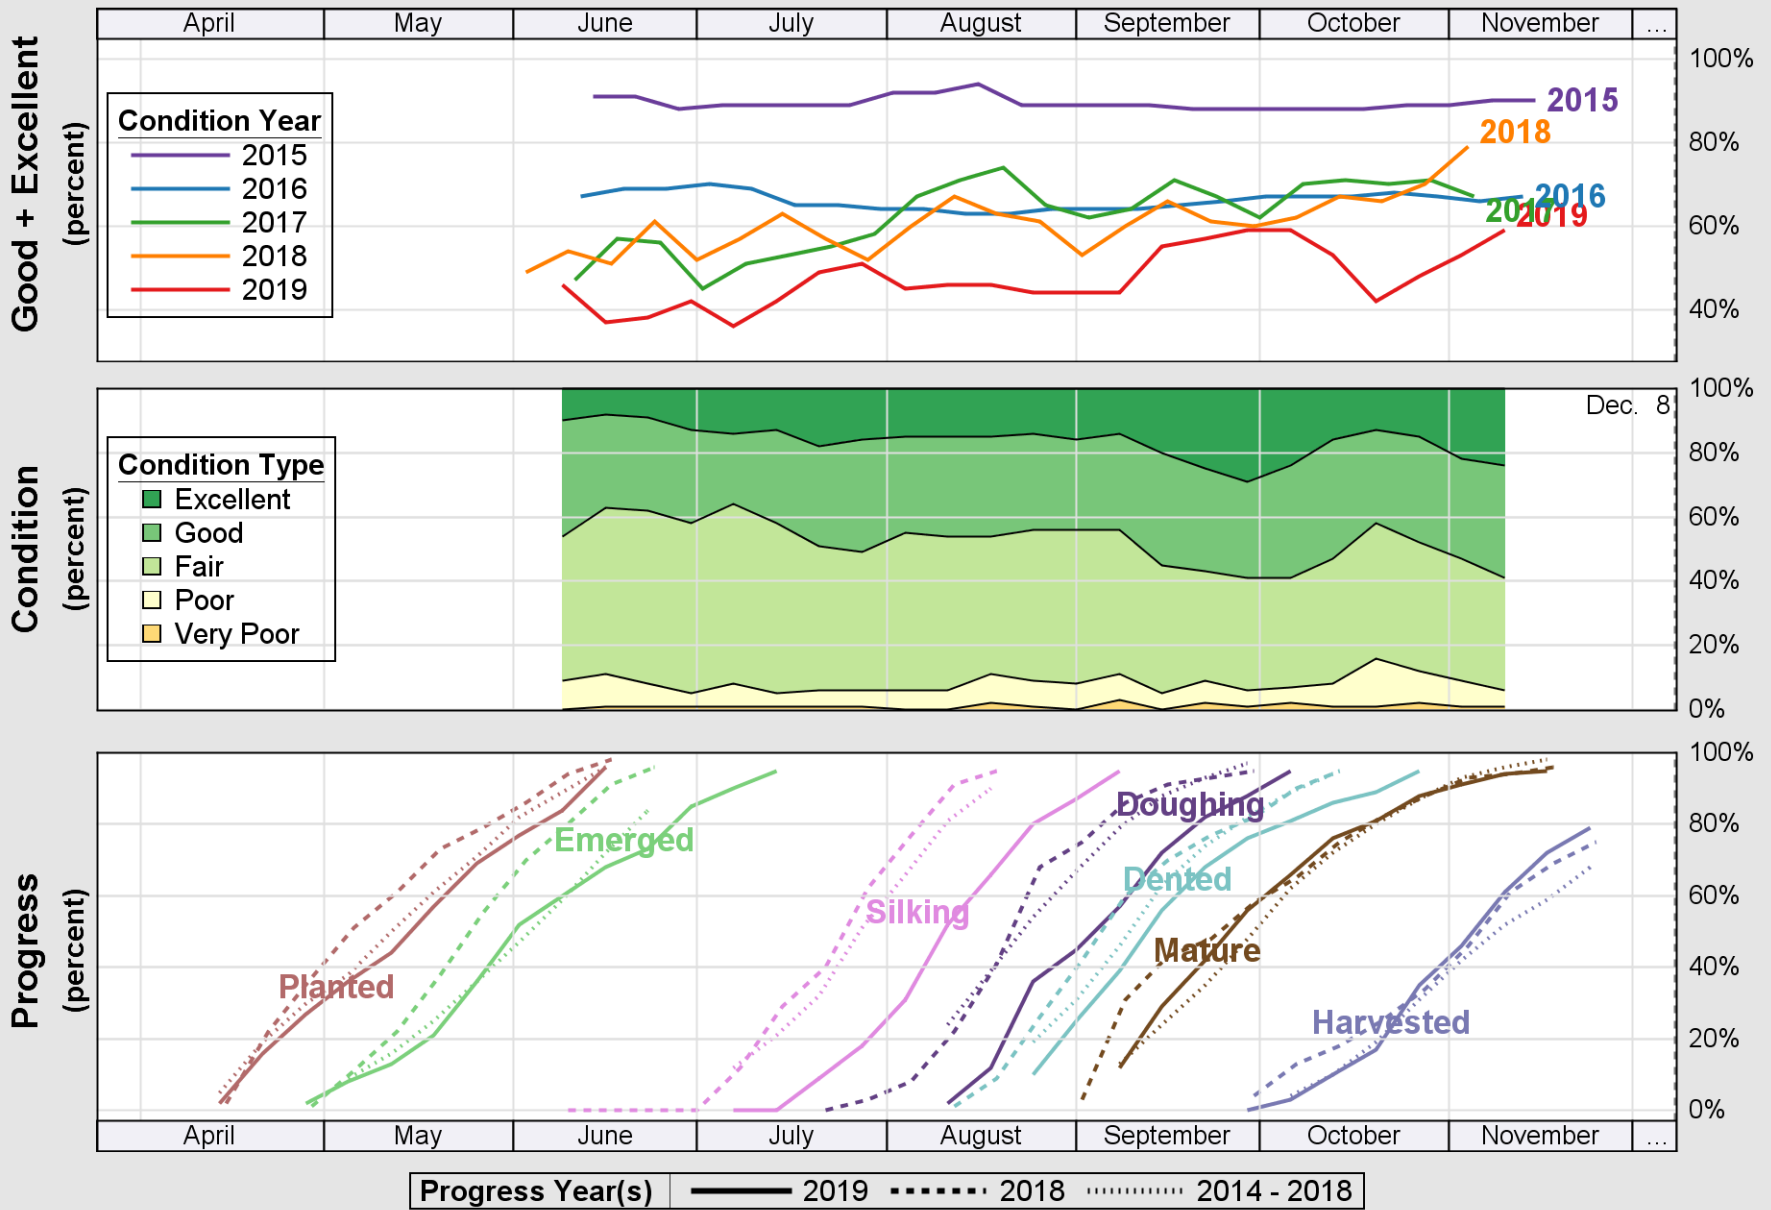

USDA

Crop Progress and Condition: Corn in New Mexico , 2019

NASS

Source: National Agricultural Statistics Service (NASS), Crop Progress Report

Source: National Agricultural Statistics Service (NASS), Crop Progress Report

USDA Crop Progress and Condition: Pasture and Range in New Mexico , 2019 **NASS**

Source: National Agricultural Statistics Service (NASS), Crop Progress Report

Source: National Agricultural Statistics Service (NASS), Crop Progress Report

USDA

Crop Progress and Condition: Sorghum in New Mexico , 2019

NASS

Source: National Agricultural Statistics Service (NASS), Crop Progress Report

USDA

Crop Progress and Condition: Winter Wheat in New Mexico , 2019