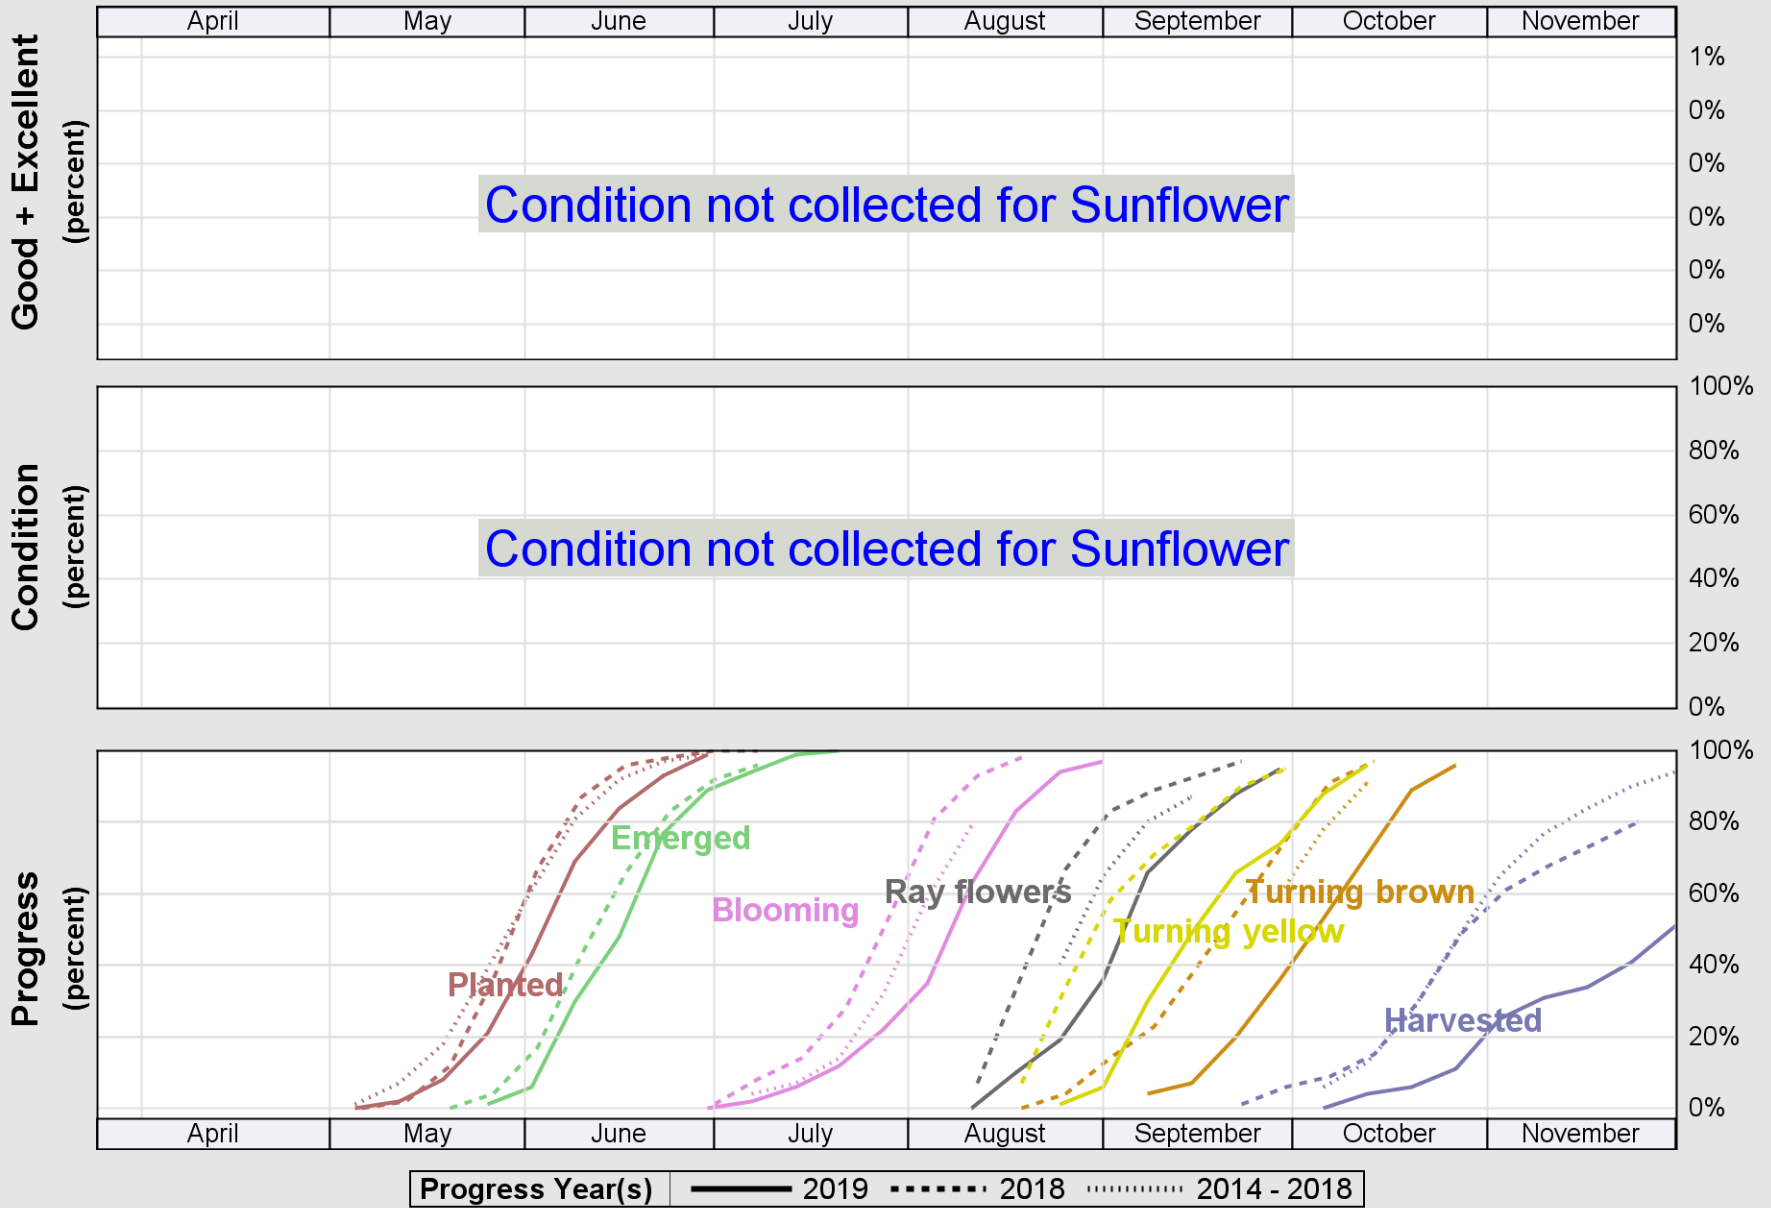

Source: National Agricultural Statistics Service (NASS), Crop Progress Report

Source: National Agricultural Statistics Service (NASS), Crop Progress Report

Source: National Agricultural Statistics Service (NASS), Crop Progress Report

USDA

Crop Progress and Condition: Sunflower in North Dakota , 2019

NASS

Source: National Agricultural Statistics Service (NASS), Crop Progress Report

USDA

Crop Progress and Condition: Winter Wheat in North Dakota, 2019