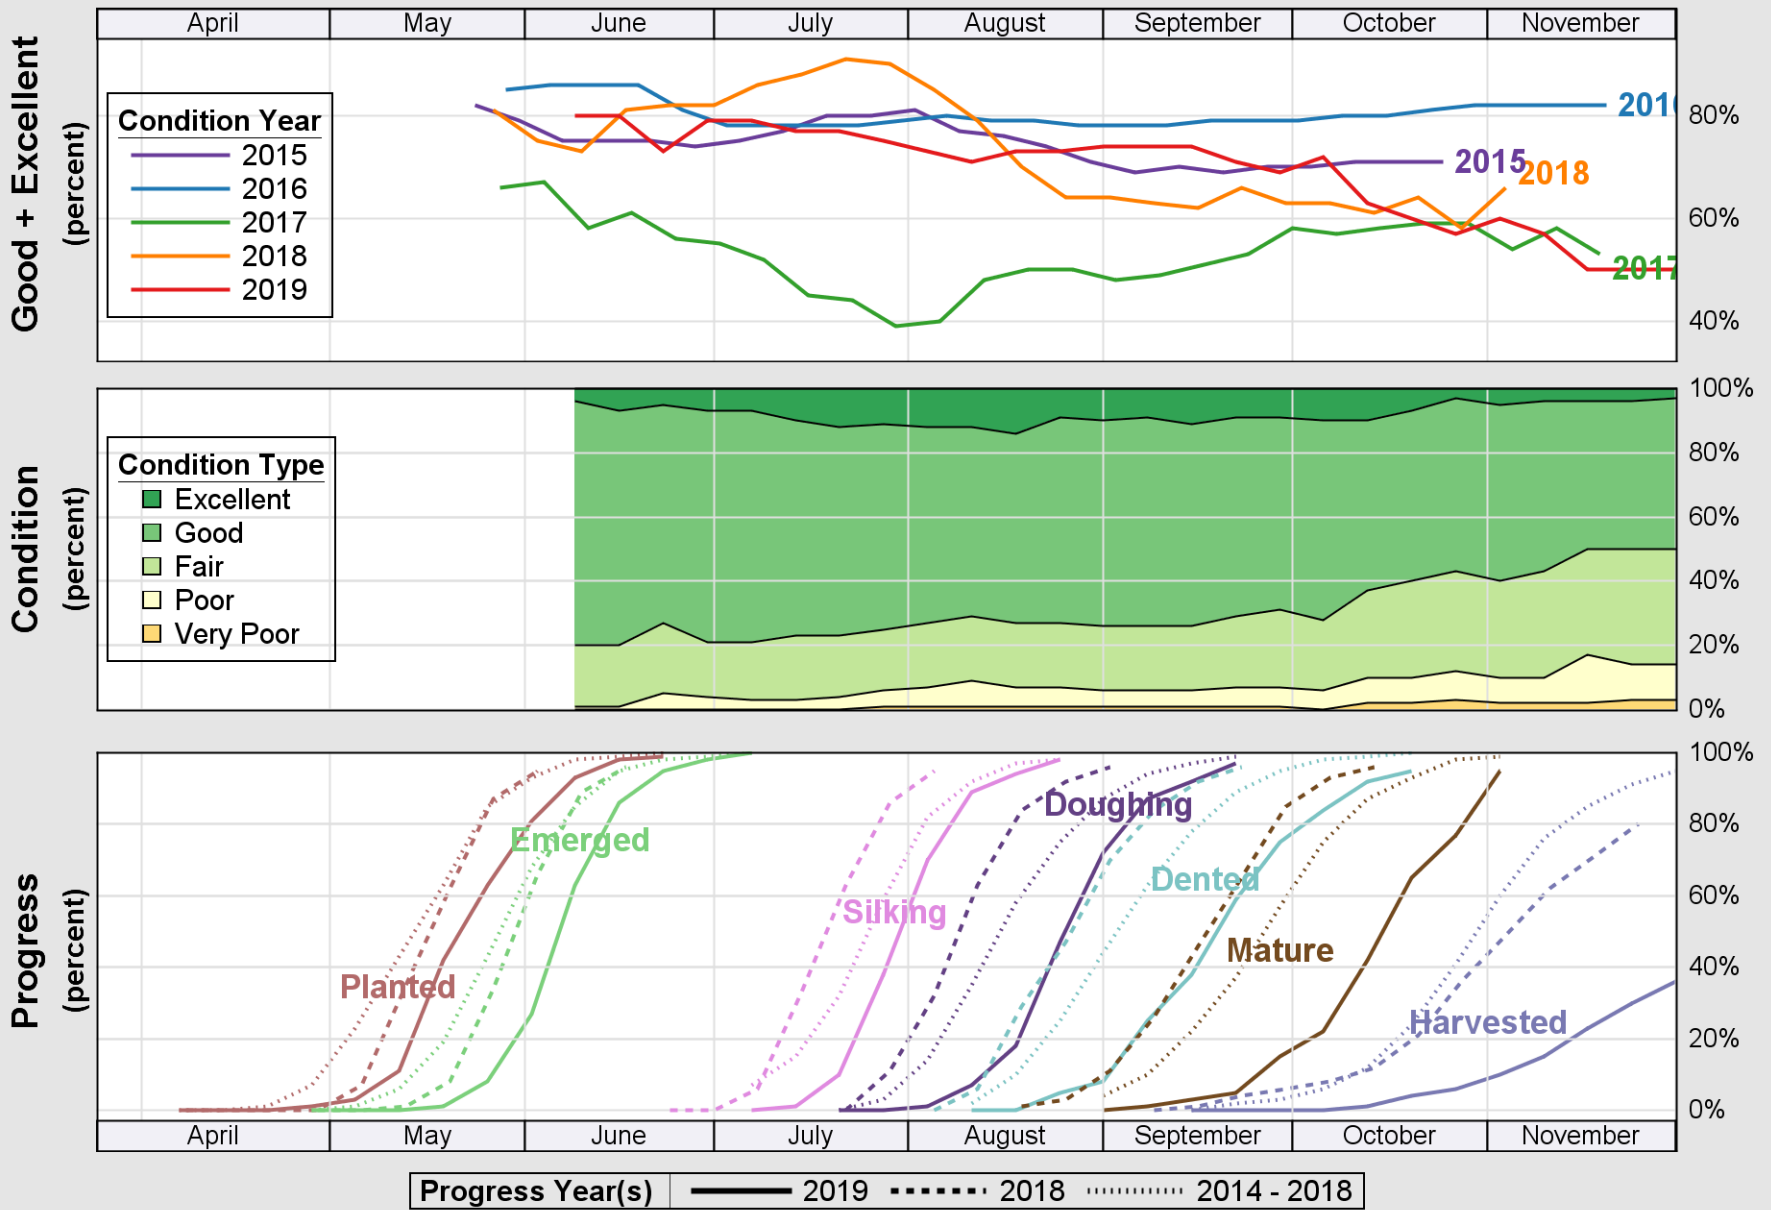

Source: National Agricultural Statistics Service (NASS), Crop Progress Report

USDA

Crop Progress and Condition: Corn in North Dakota , 2019

NASS

Source: National Agricultural Statistics Service (NASS), Crop Progress Report

Source: National Agricultural Statistics Service (NASS), Crop Progress Report

USDA Crop Progress and Condition: Pasture and Range in North Dakota , 2019 NASS

Source: National Agricultural Statistics Service (NASS), Crop Progress Report

Source: National Agricultural Statistics Service (NASS), Crop Progress Report

Source: National Agricultural Statistics Service (NASS), Crop Progress Report

Source: National Agricultural Statistics Service (NASS), Crop Progress Report

USDA

Crop Progress and Condition: Sunflower in North Dakota , 2019

NASS

Source: National Agricultural Statistics Service (NASS), Crop Progress Report

USDA

Crop Progress and Condition: Winter Wheat in North Dakota, 2019