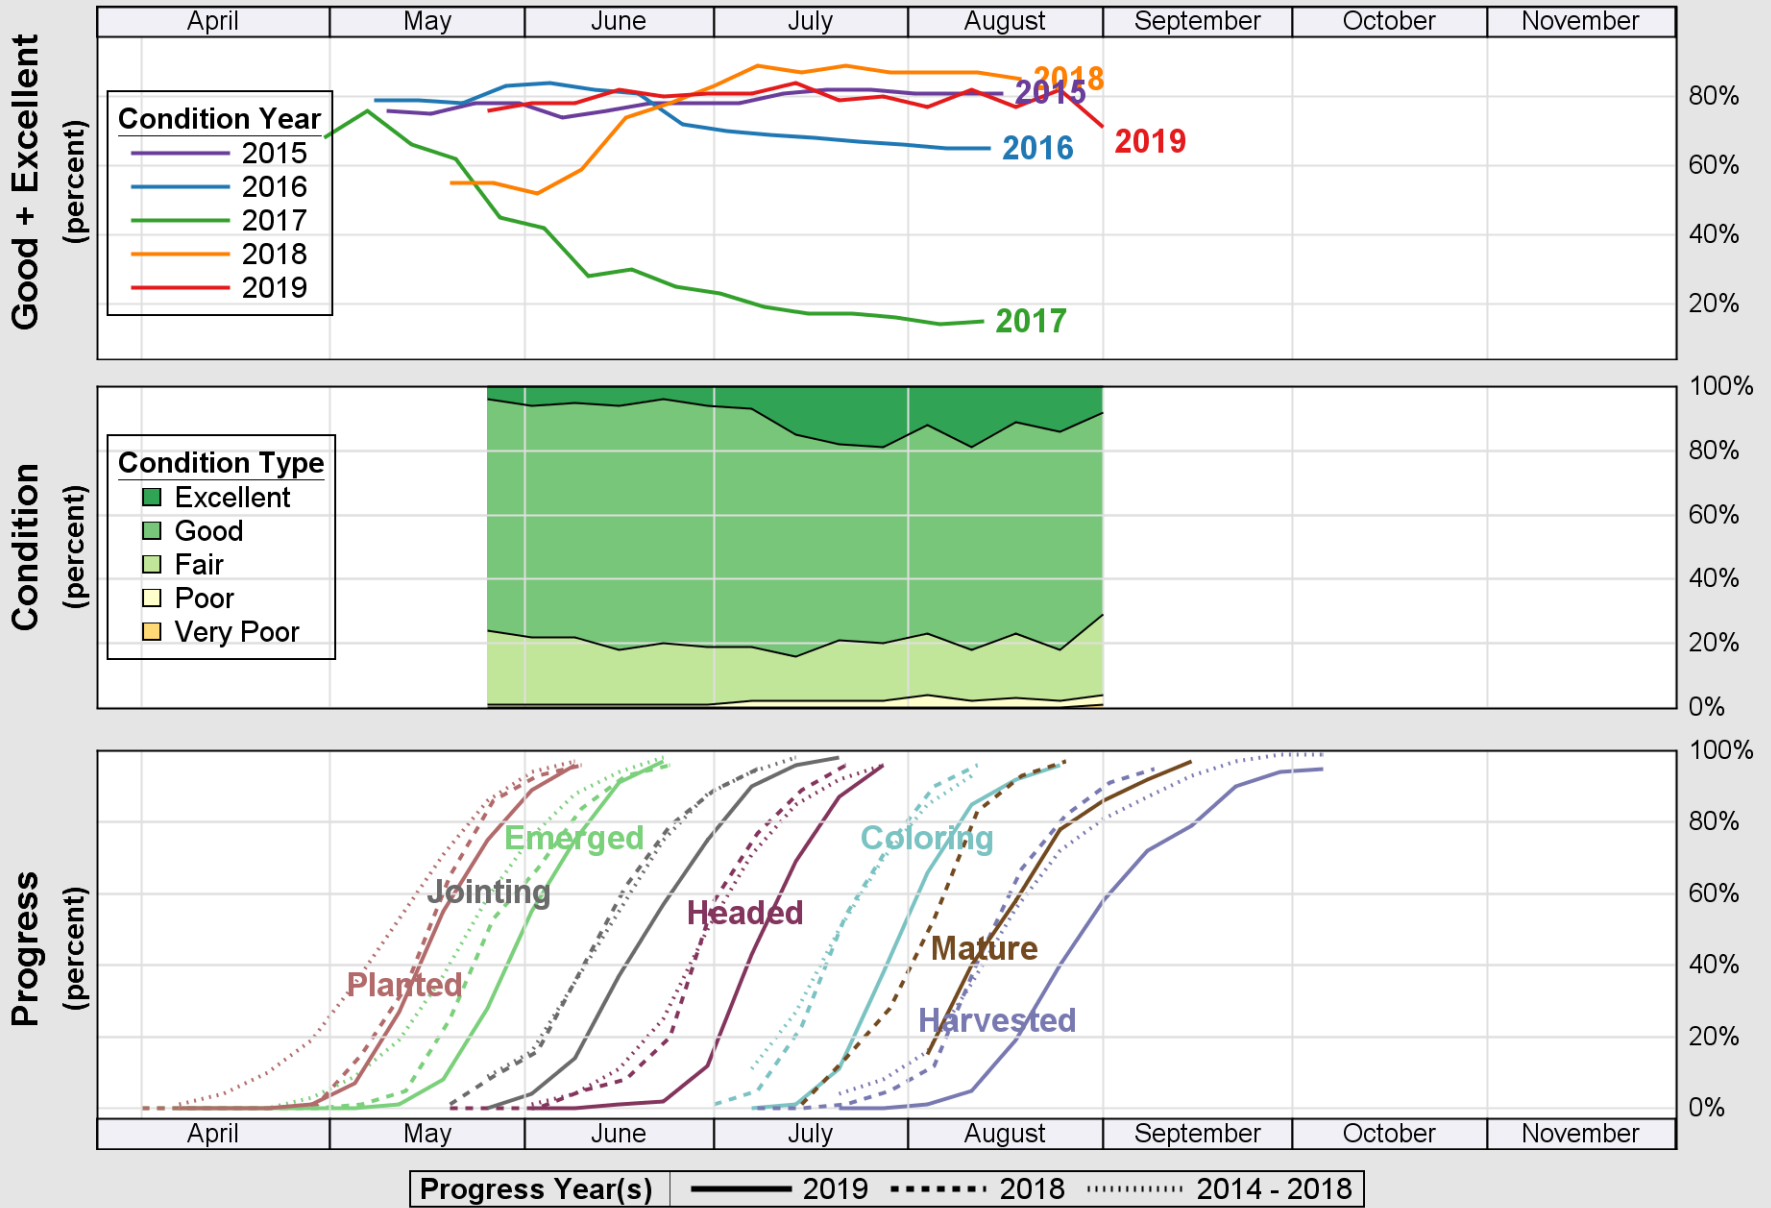

Source: National Agricultural Statistics Service (NASS), Crop Progress Report

USDA

Crop Progress and Condition: Corn in North Dakota , 2019

NASS

Source: National Agricultural Statistics Service (NASS), Crop Progress Report

Source: National Agricultural Statistics Service (NASS), Crop Progress Report

USDA Crop Progress and Condition: Pasture and Range in North Dakota , 2019 NASS

Source: National Agricultural Statistics Service (NASS), Crop Progress Report

Source: National Agricultural Statistics Service (NASS), Crop Progress Report

Source: National Agricultural Statistics Service (NASS), Crop Progress Report

Source: National Agricultural Statistics Service (NASS), Crop Progress Report

USDA

Crop Progress and Condition: Sunflower in North Dakota , 2019

NASS

Source: National Agricultural Statistics Service (NASS), Crop Progress Report

USDA

Crop Progress and Condition: Winter Wheat in North Dakota, 2019