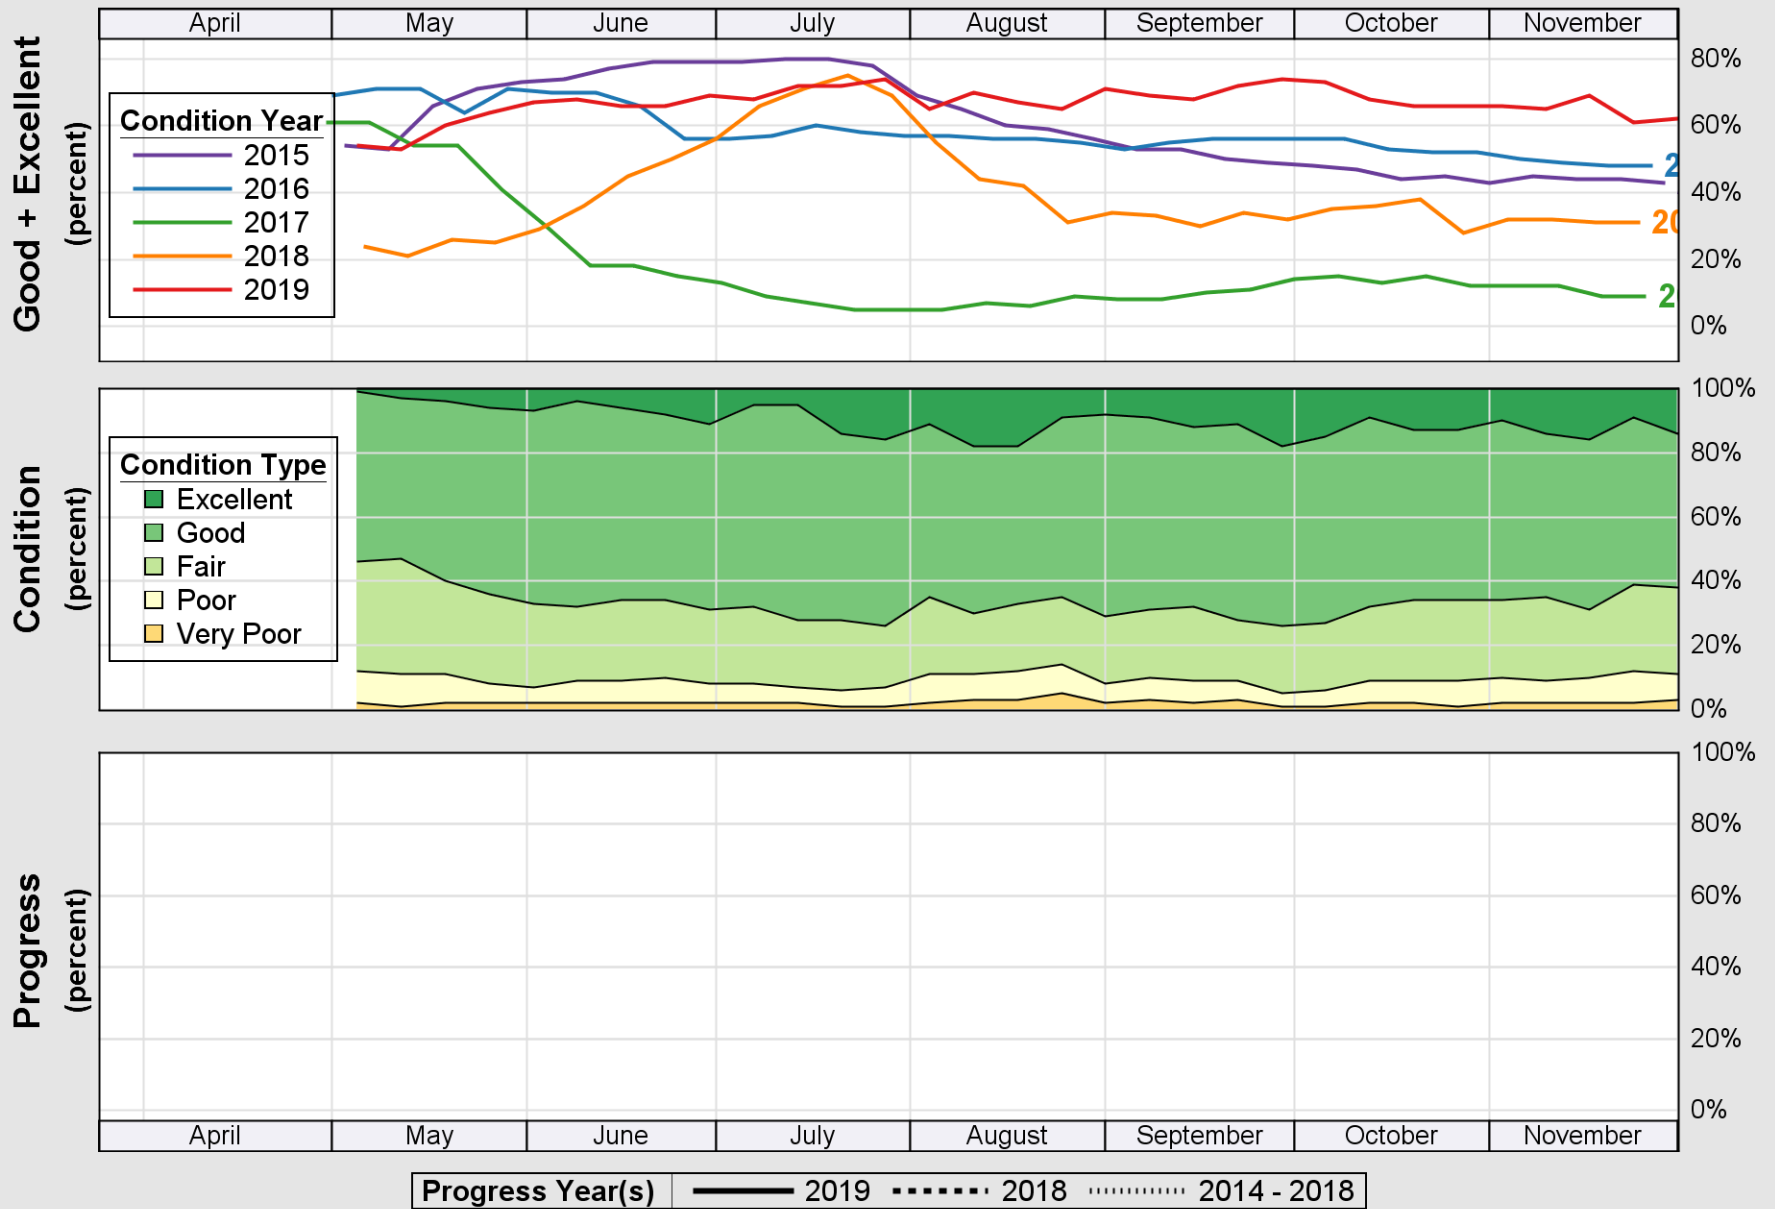

Source: National Agricultural Statistics Service (NASS), Crop Progress Report

USDA

Crop Progress and Condition: Corn in North Dakota , 2019

NASS

Source: National Agricultural Statistics Service (NASS), Crop Progress Report

Source: National Agricultural Statistics Service (NASS), Crop Progress Report

USDA Crop Progress and Condition: Pasture and Range in North Dakota , 2019 NASS

Source: National Agricultural Statistics Service (NASS), Crop Progress Report

Source: National Agricultural Statistics Service (NASS), Crop Progress Report

Source: National Agricultural Statistics Service (NASS), Crop Progress Report

Source: National Agricultural Statistics Service (NASS), Crop Progress Report

USDA

Crop Progress and Condition: Sunflower in North Dakota , 2019

NASS

Source: National Agricultural Statistics Service (NASS), Crop Progress Report

USDA

Crop Progress and Condition: Winter Wheat in North Dakota, 2019