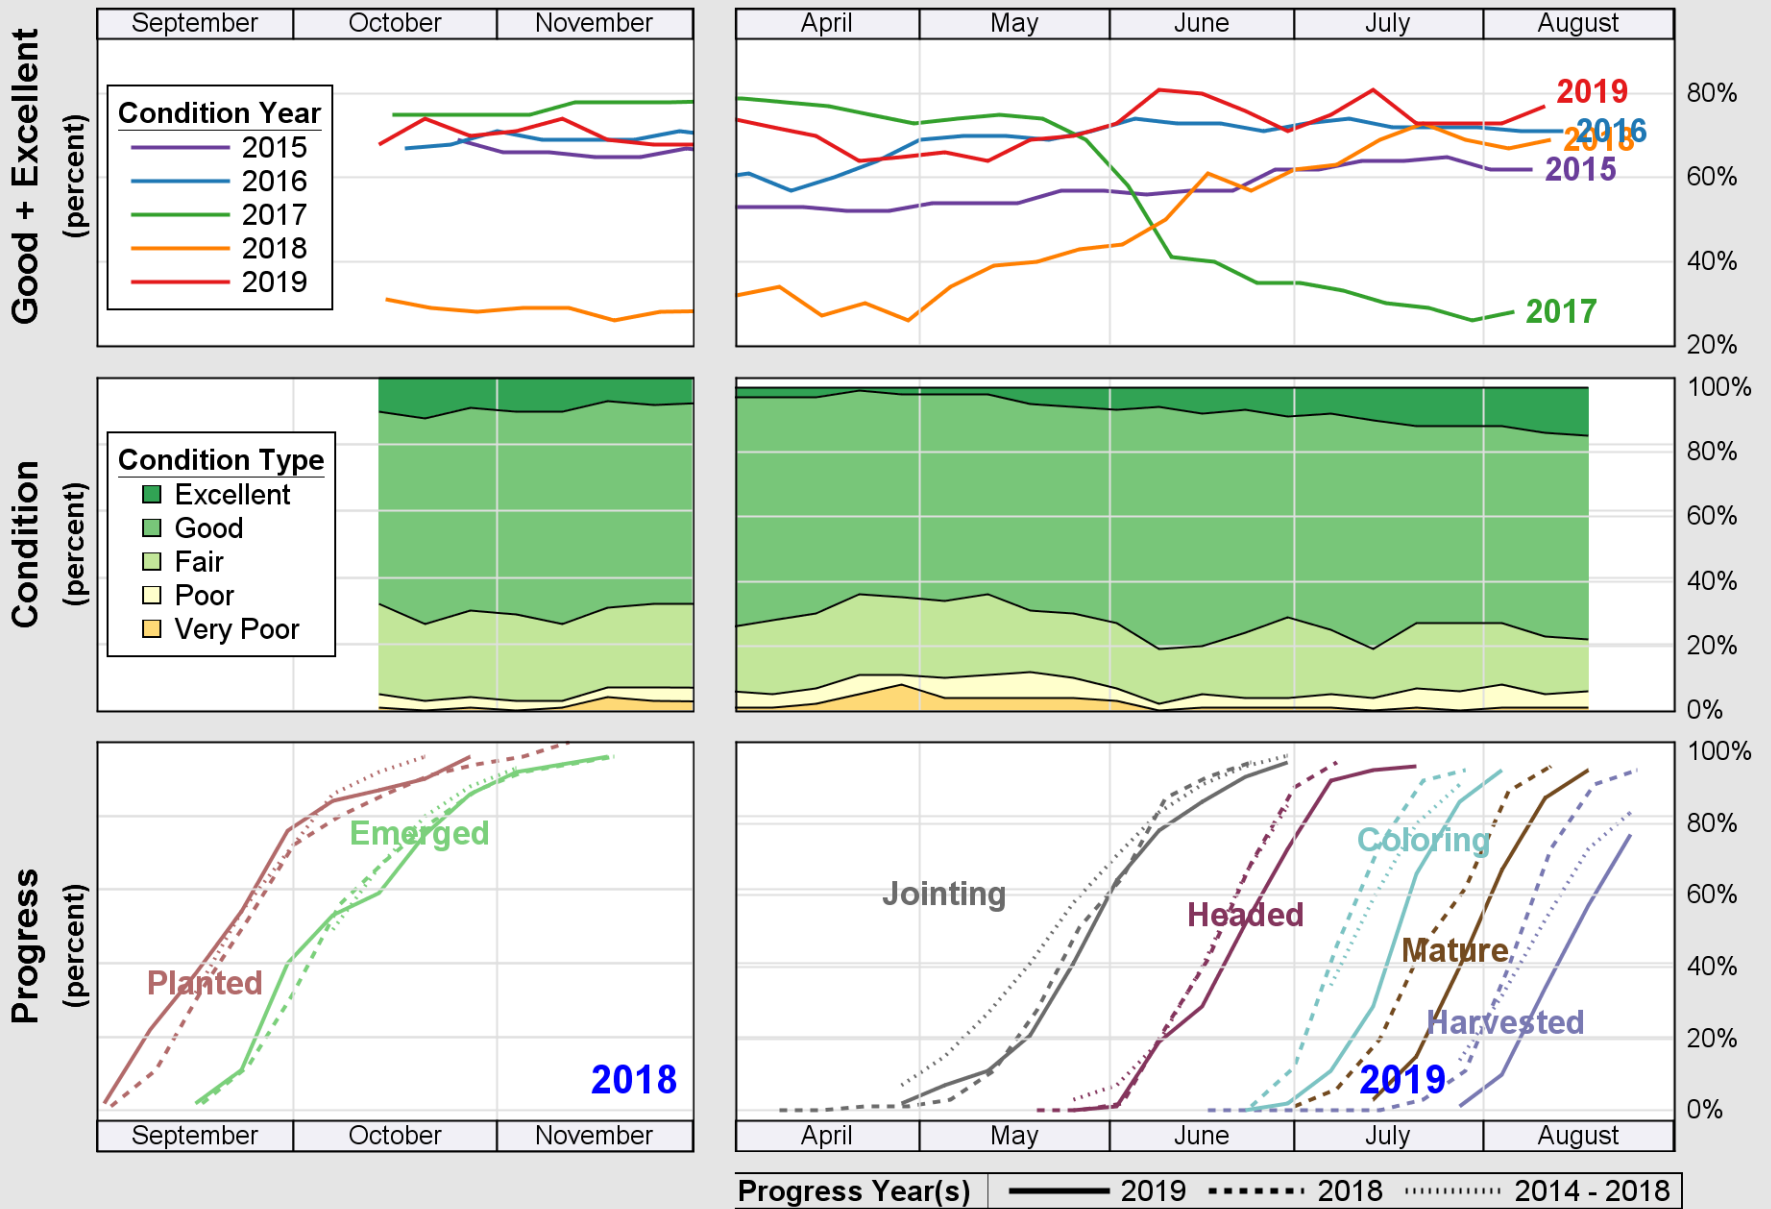

Source: National Agricultural Statistics Service (NASS), Crop Progress Report

Source: National Agricultural Statistics Service (NASS), Crop Progress Report

Source: National Agricultural Statistics Service (NASS), Crop Progress Report

USDA

Crop Progress and Condition: Sunflower in North Dakota , 2019

NASS

Source: National Agricultural Statistics Service (NASS), Crop Progress Report

USDA

Crop Progress and Condition: Winter Wheat in North Dakota, 2019

NASS

Source: National Agricultural Statistics Service (NASS), Crop Progress Report