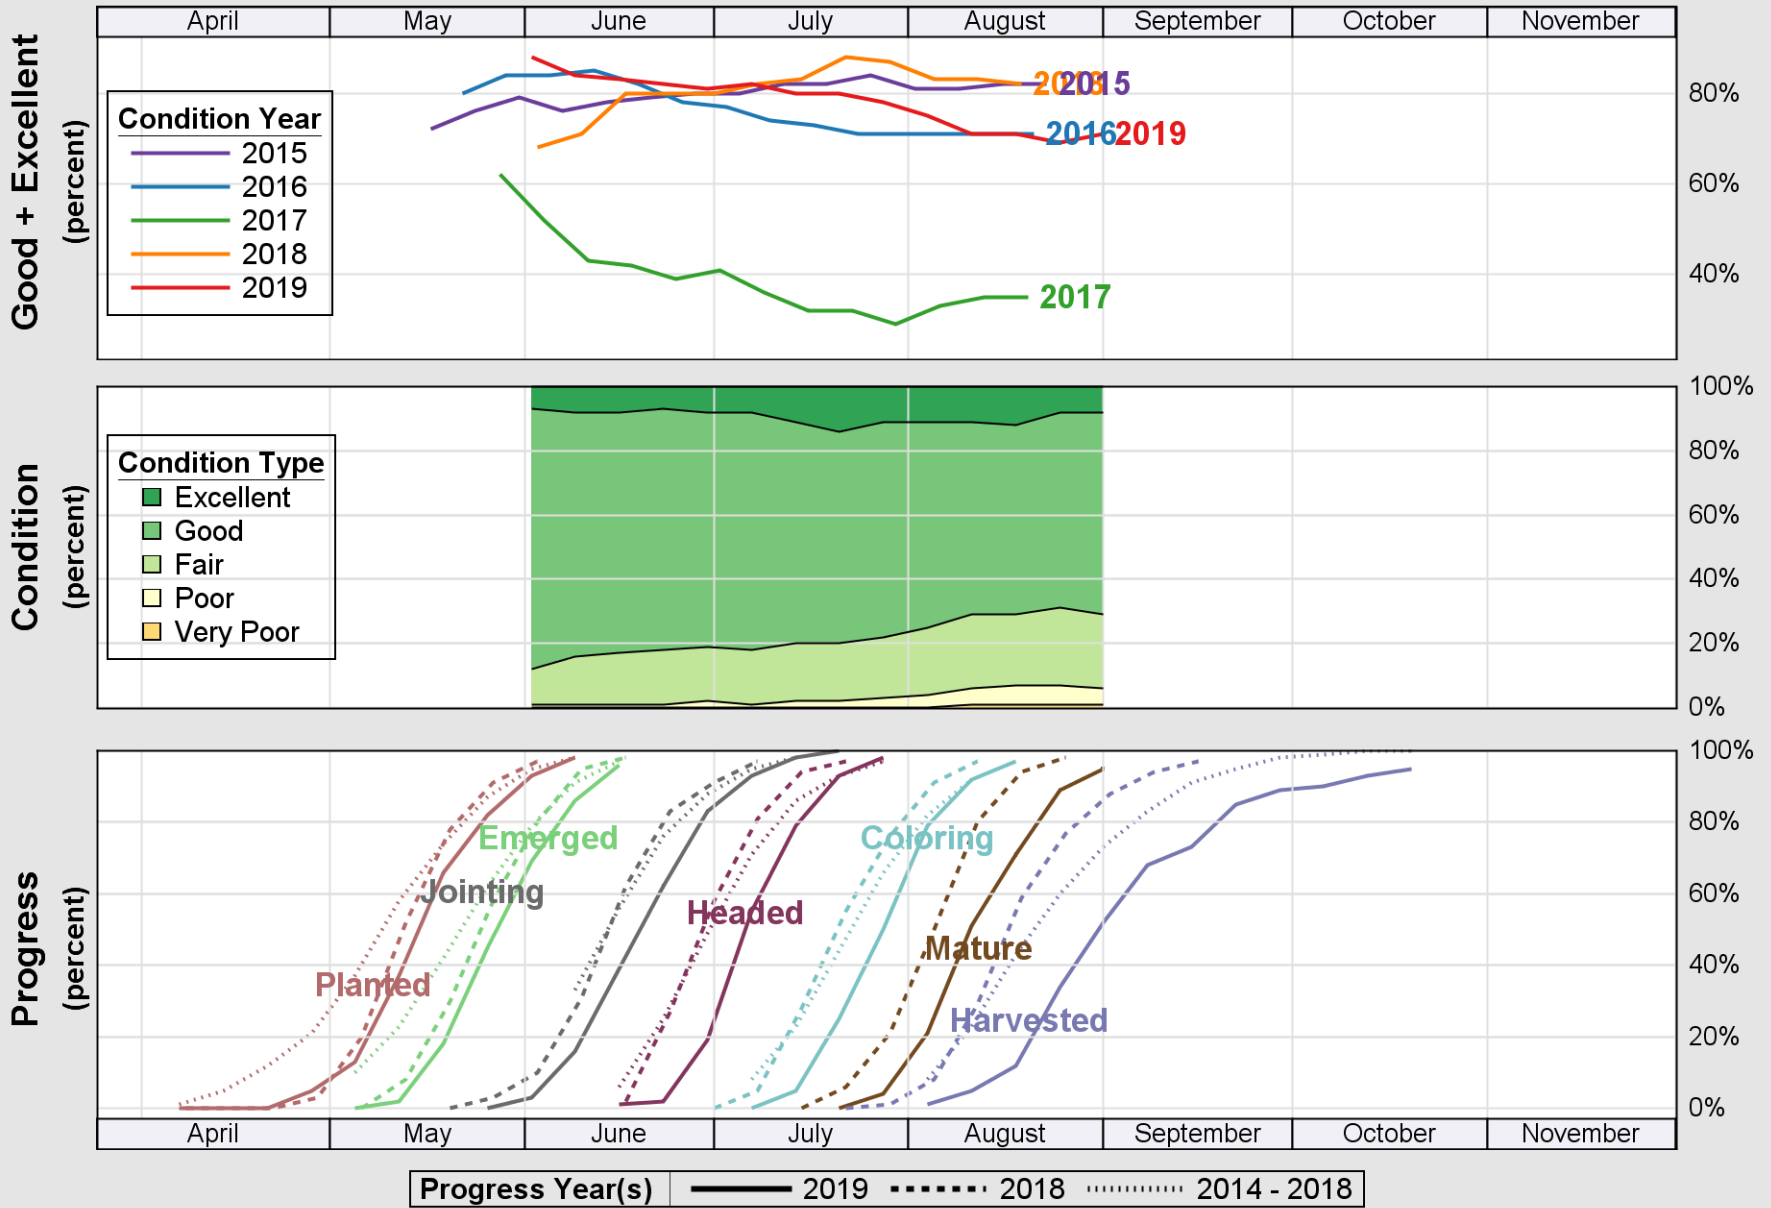

Source: National Agricultural Statistics Service (NASS), Crop Progress Report

USDA

Crop Progress and Condition: Corn in North Dakota , 2019

NASS

Source: National Agricultural Statistics Service (NASS), Crop Progress Report

Source: National Agricultural Statistics Service (NASS), Crop Progress Report

USDA Crop Progress and Condition: Pasture and Range in North Dakota , 2019 NASS

Source: National Agricultural Statistics Service (NASS), Crop Progress Report

Source: National Agricultural Statistics Service (NASS), Crop Progress Report

Source: National Agricultural Statistics Service (NASS), Crop Progress Report

Source: National Agricultural Statistics Service (NASS), Crop Progress Report

USDA

Crop Progress and Condition: Sunflower in North Dakota , 2019

NASS

Source: National Agricultural Statistics Service (NASS), Crop Progress Report

USDA

Crop Progress and Condition: Winter Wheat in North Dakota, 2019