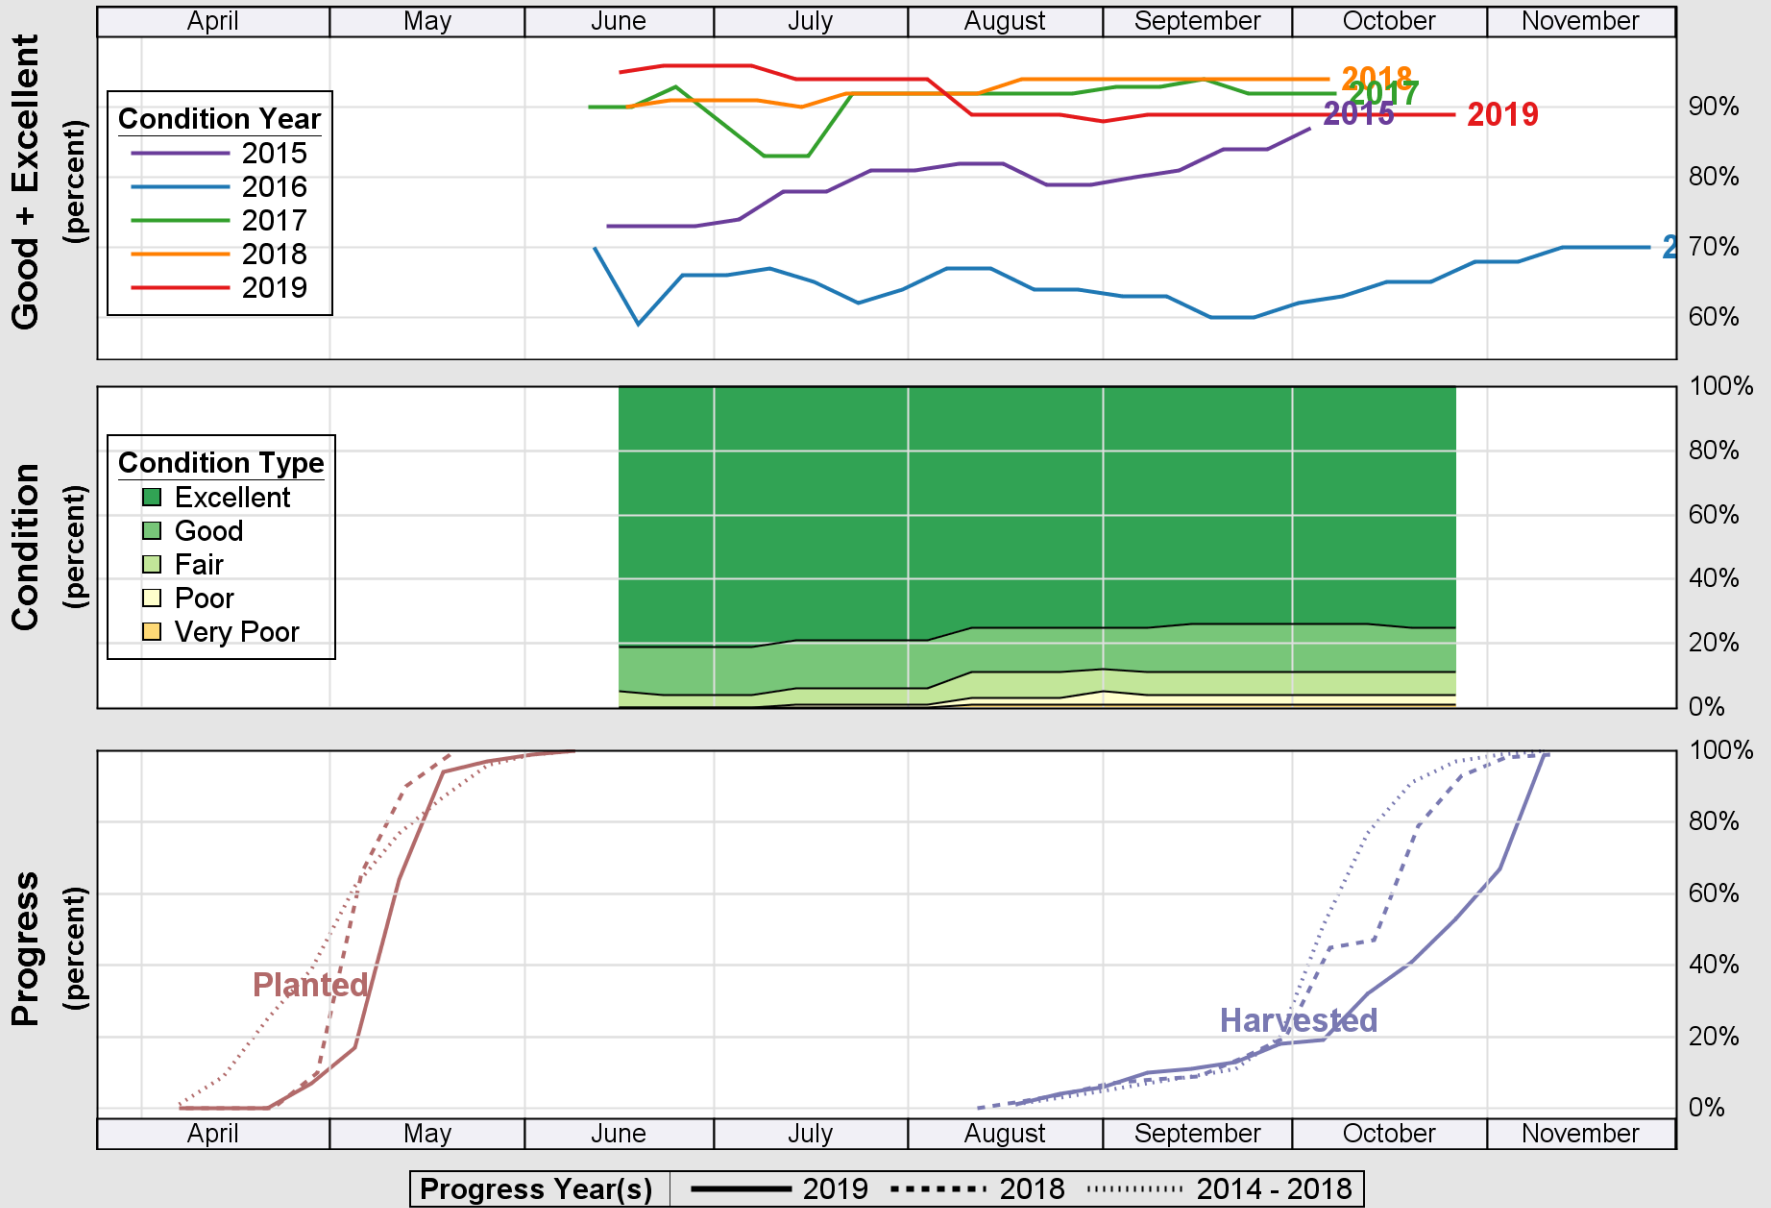

Source: National Agricultural Statistics Service (NASS), Crop Progress Report

USDA

Crop Progress and Condition: Corn in North Dakota , 2019

NASS

Source: National Agricultural Statistics Service (NASS), Crop Progress Report

Source: National Agricultural Statistics Service (NASS), Crop Progress Report

USDA Crop Progress and Condition: Pasture and Range in North Dakota , 2019 NASS

Source: National Agricultural Statistics Service (NASS), Crop Progress Report

Source: National Agricultural Statistics Service (NASS), Crop Progress Report

Source: National Agricultural Statistics Service (NASS), Crop Progress Report

Source: National Agricultural Statistics Service (NASS), Crop Progress Report

USDA

Crop Progress and Condition: Sunflower in North Dakota , 2019

NASS

Source: National Agricultural Statistics Service (NASS), Crop Progress Report

USDA

Crop Progress and Condition: Winter Wheat in North Dakota, 2019