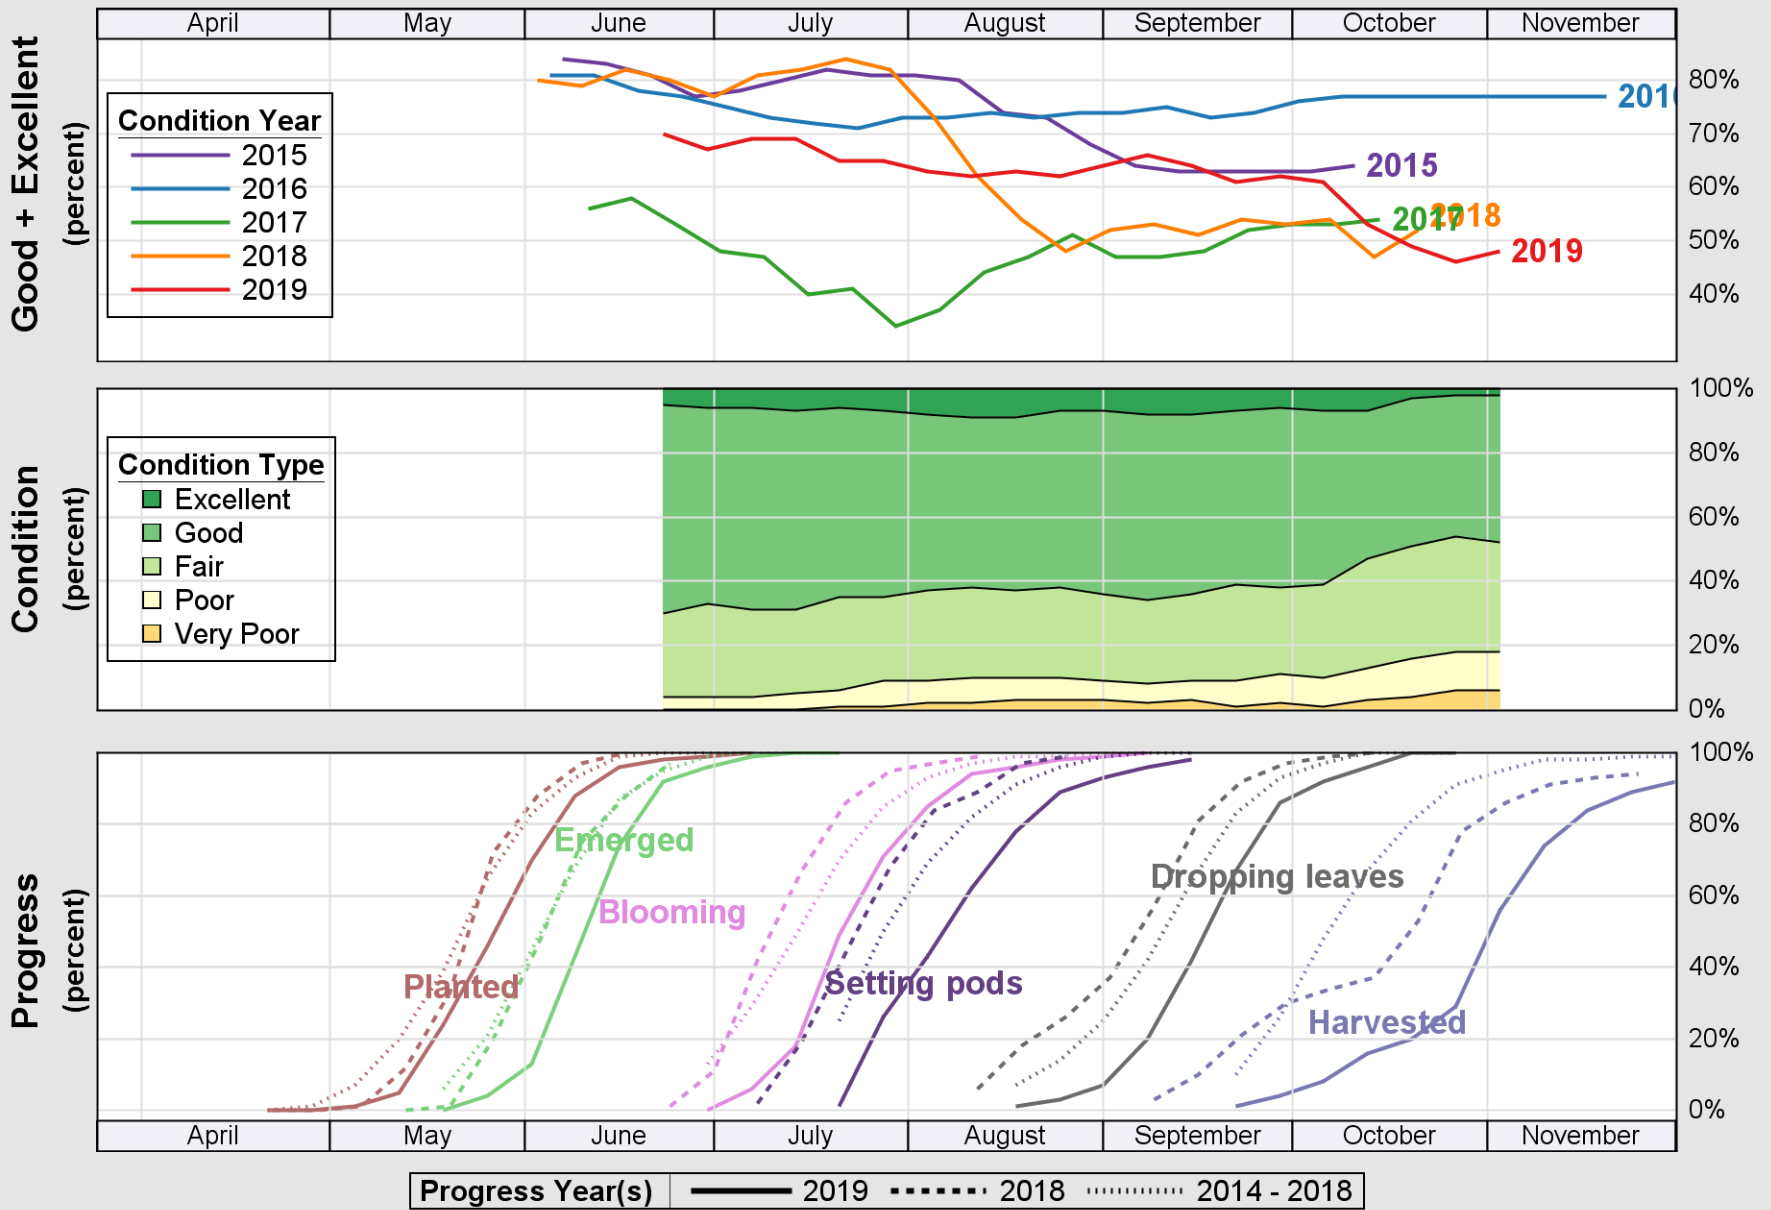

Source: National Agricultural Statistics Service (NASS), Crop Progress Report

USDA

Crop Progress and Condition: Corn in North Dakota , 2019

NASS

Source: National Agricultural Statistics Service (NASS), Crop Progress Report

Source: National Agricultural Statistics Service (NASS), Crop Progress Report

USDA Crop Progress and Condition: Pasture and Range in North Dakota , 2019 NASS

Source: National Agricultural Statistics Service (NASS), Crop Progress Report

Source: National Agricultural Statistics Service (NASS), Crop Progress Report

Source: National Agricultural Statistics Service (NASS), Crop Progress Report

Source: National Agricultural Statistics Service (NASS), Crop Progress Report

USDA

Crop Progress and Condition: Sunflower in North Dakota , 2019

NASS

Source: National Agricultural Statistics Service (NASS), Crop Progress Report

USDA

Crop Progress and Condition: Winter Wheat in North Dakota, 2019