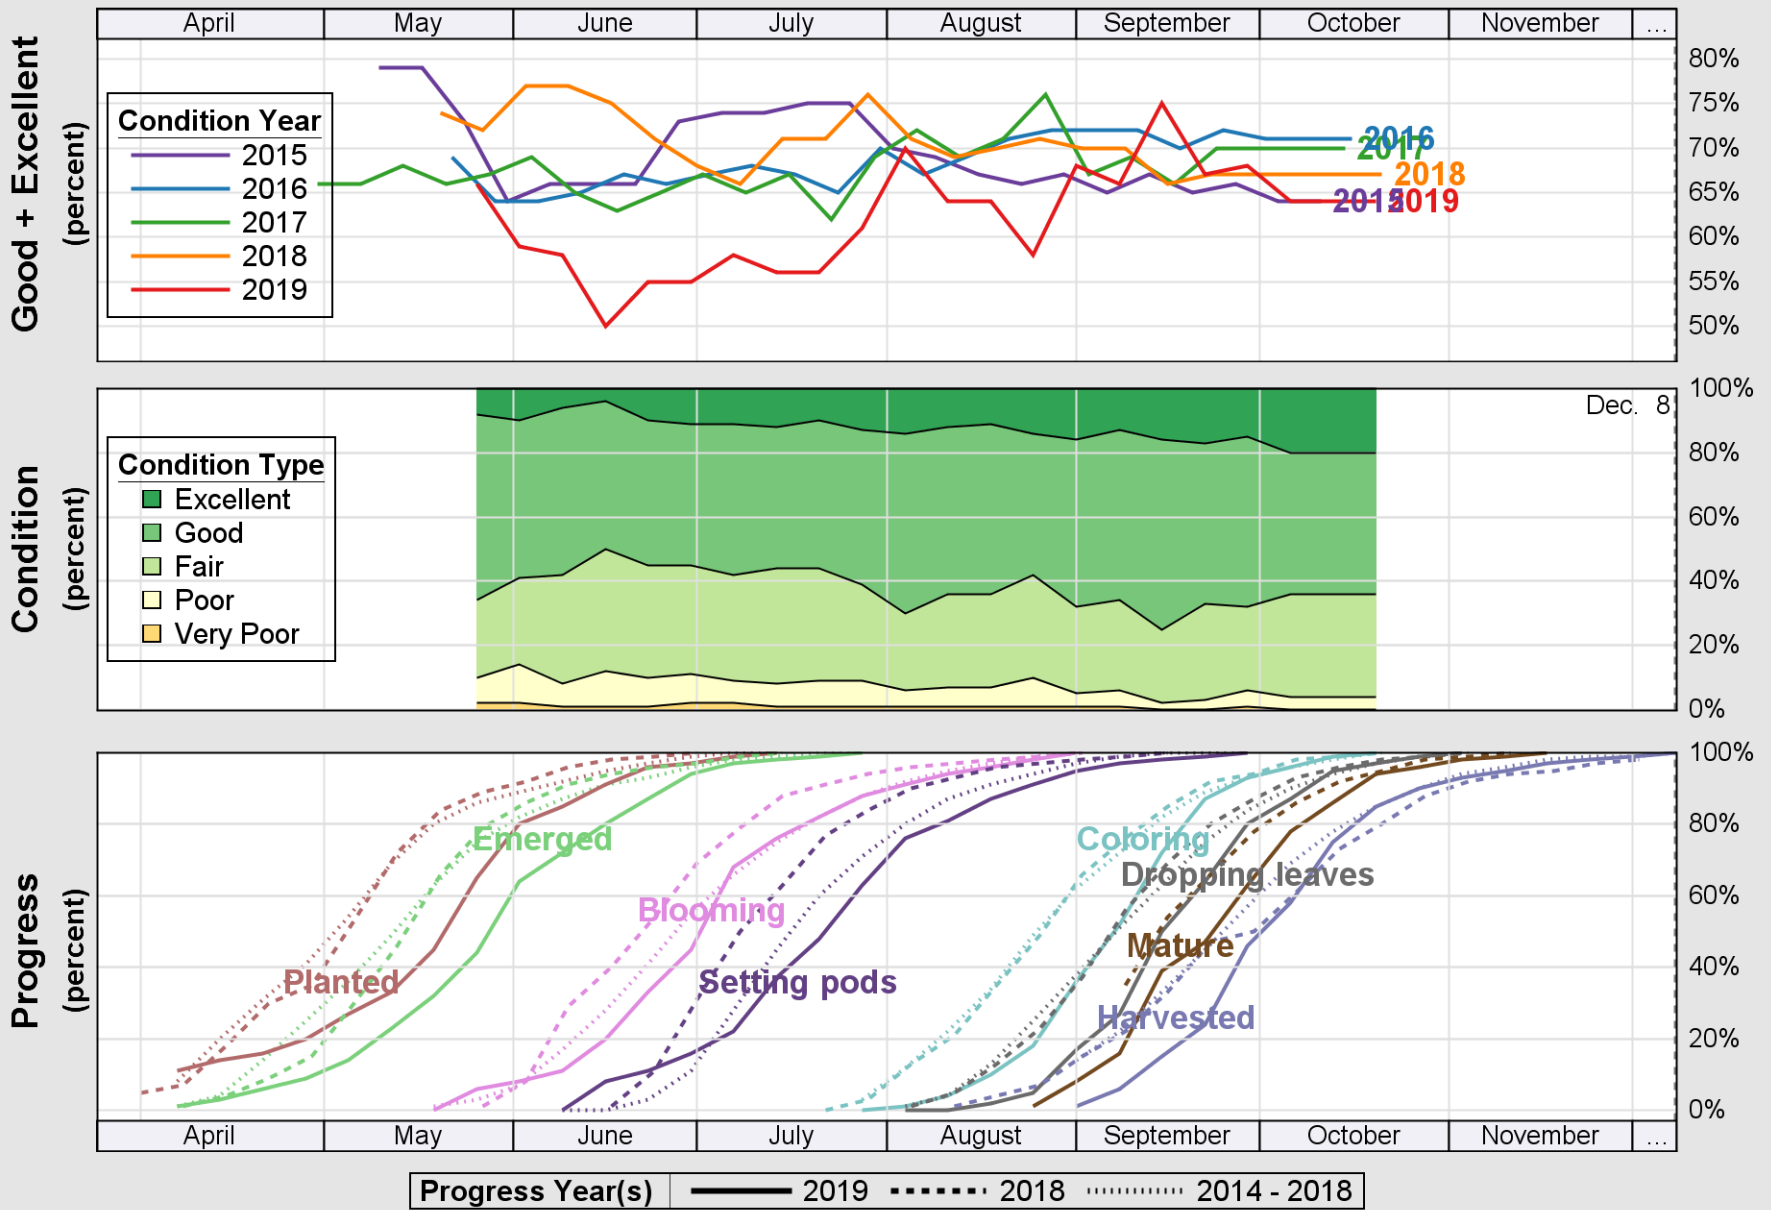

Source: National Agricultural Statistics Service (NASS), Crop Progress Report

USDA

Crop Progress and Condition: Rice in Mississippi , 2019

NASS

Source: National Agricultural Statistics Service (NASS), Crop Progress Report

USDA

Crop Progress and Condition: Sorghum in Mississippi, 2019

NASS

Source: National Agricultural Statistics Service (NASS), Crop Progress Report

USDA

Crop Progress and Condition: Soybeans in Mississippi, 2019

NASS

Source: National Agricultural Statistics Service (NASS), Crop Progress Report

USDA

Crop Progress and Condition: Winter Wheat in Mississippi, 2019

NASS

Source: National Agricultural Statistics Service (NASS), Crop Progress Report