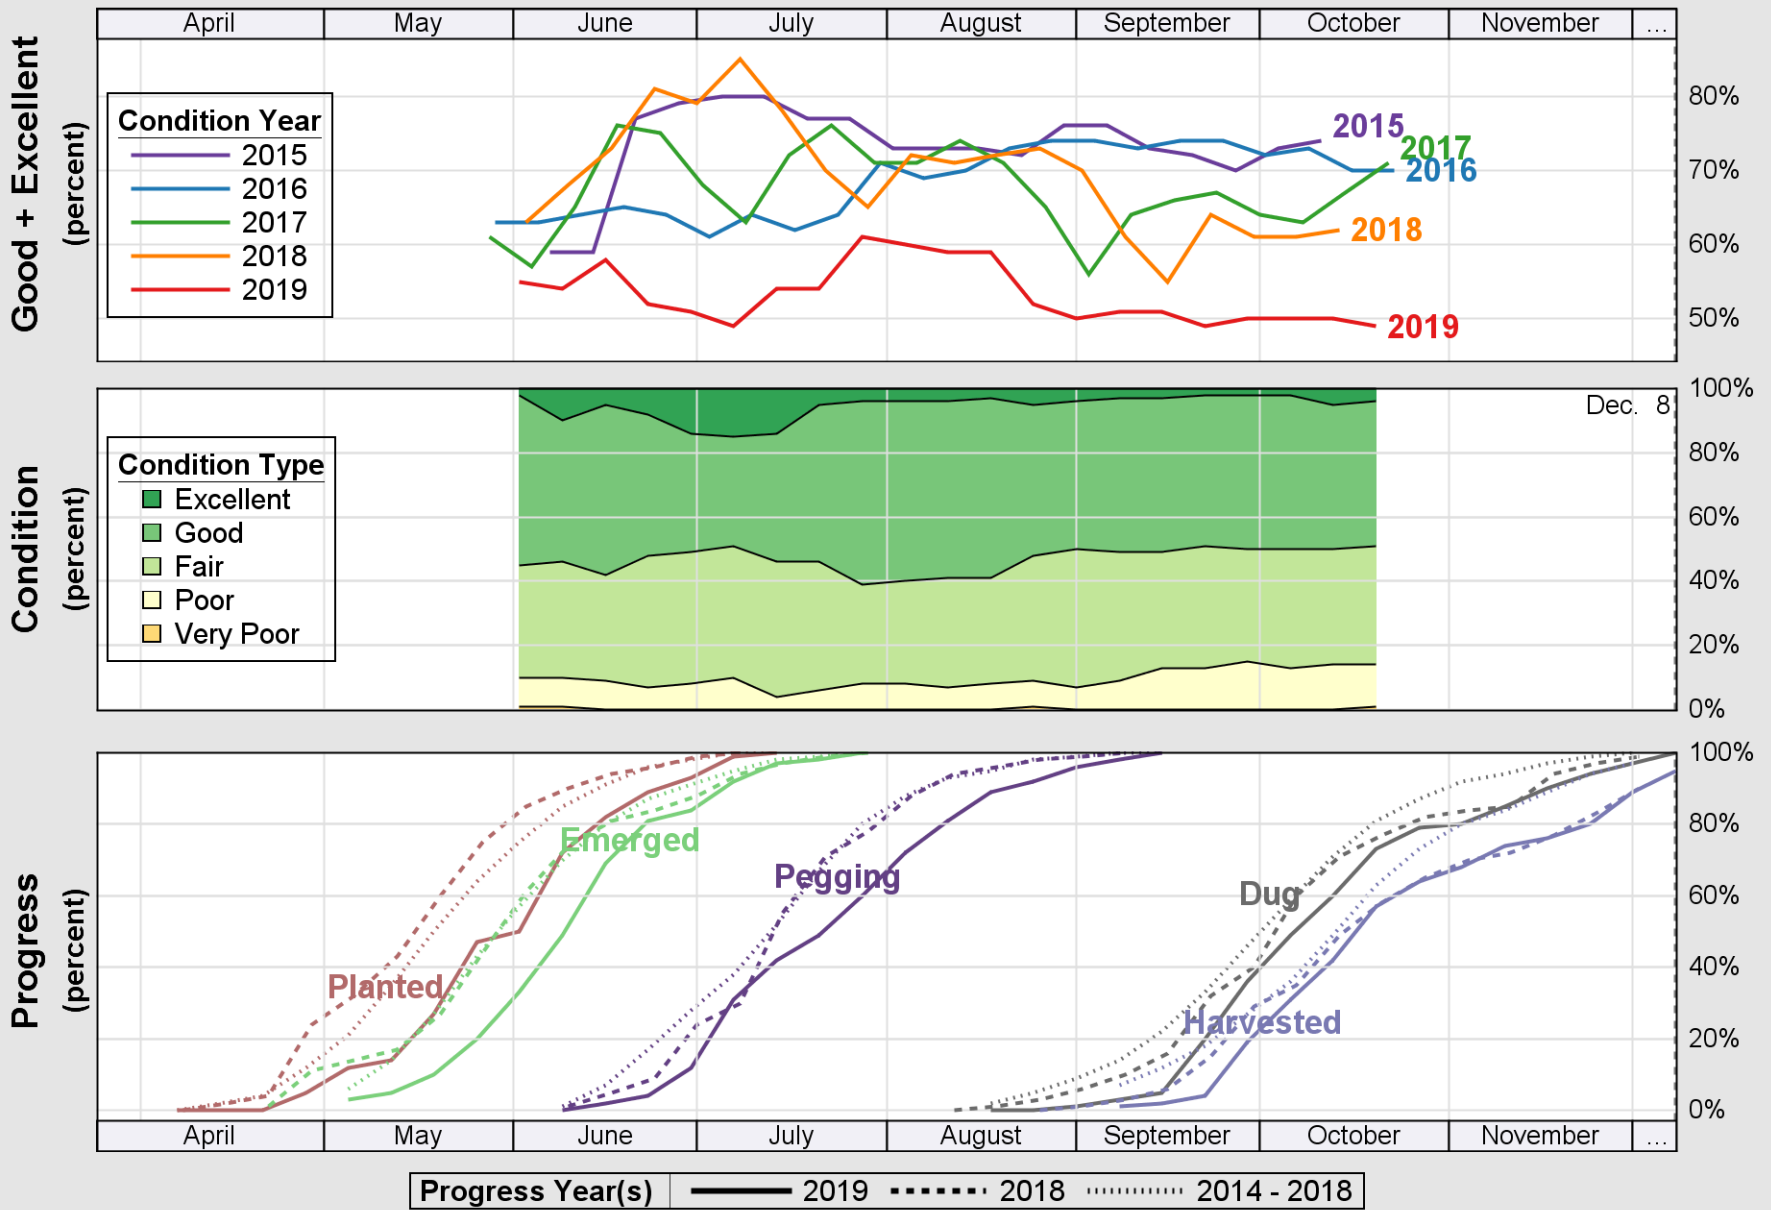

USDA

Crop Progress and Condition: Corn in Mississippi, 2019

NASS

Source: National Agricultural Statistics Service (NASS), Crop Progress Report

USDA

Crop Progress and Condition: Cotton in Mississippi, 2019

NASS

Source: National Agricultural Statistics Service (NASS), Crop Progress Report

USDA

Crop Progress and Condition: Pasture and Range in Mississippi, 2019

NASS

Source: National Agricultural Statistics Service (NASS), Crop Progress Report

Source: National Agricultural Statistics Service (NASS), Crop Progress Report

USDA

Crop Progress and Condition: Rice in Mississippi , 2019

NASS

Source: National Agricultural Statistics Service (NASS), Crop Progress Report