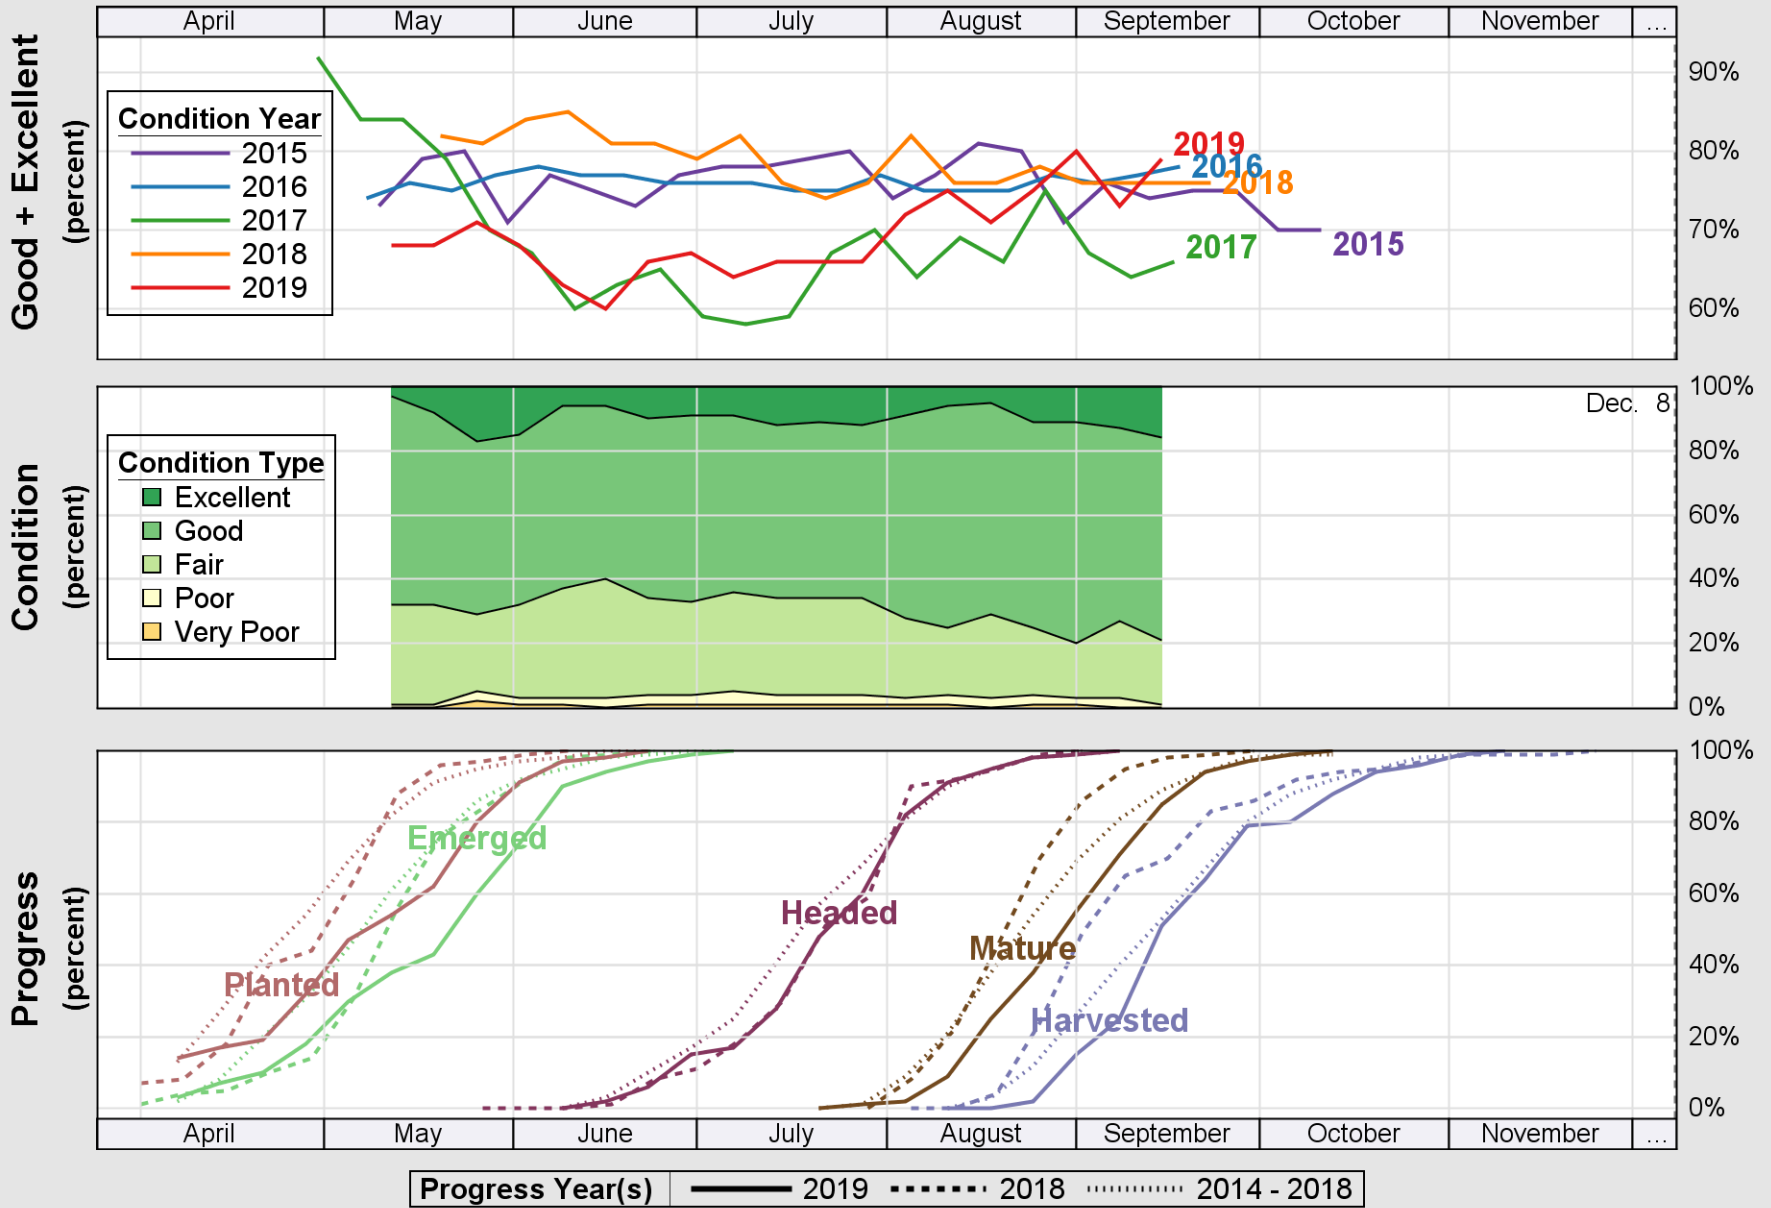

USDA

Crop Progress and Condition: Corn in Mississippi, 2019

NASS

Source: National Agricultural Statistics Service (NASS), Crop Progress Report

USDA

Crop Progress and Condition: Cotton in Mississippi, 2019

NASS

Source: National Agricultural Statistics Service (NASS), Crop Progress Report

USDA

Crop Progress and Condition: Pasture and Range in Mississippi, 2019

NASS

Source: National Agricultural Statistics Service (NASS), Crop Progress Report

Source: National Agricultural Statistics Service (NASS), Crop Progress Report

USDA

Crop Progress and Condition: Rice in Mississippi , 2019

NASS

Source: National Agricultural Statistics Service (NASS), Crop Progress Report