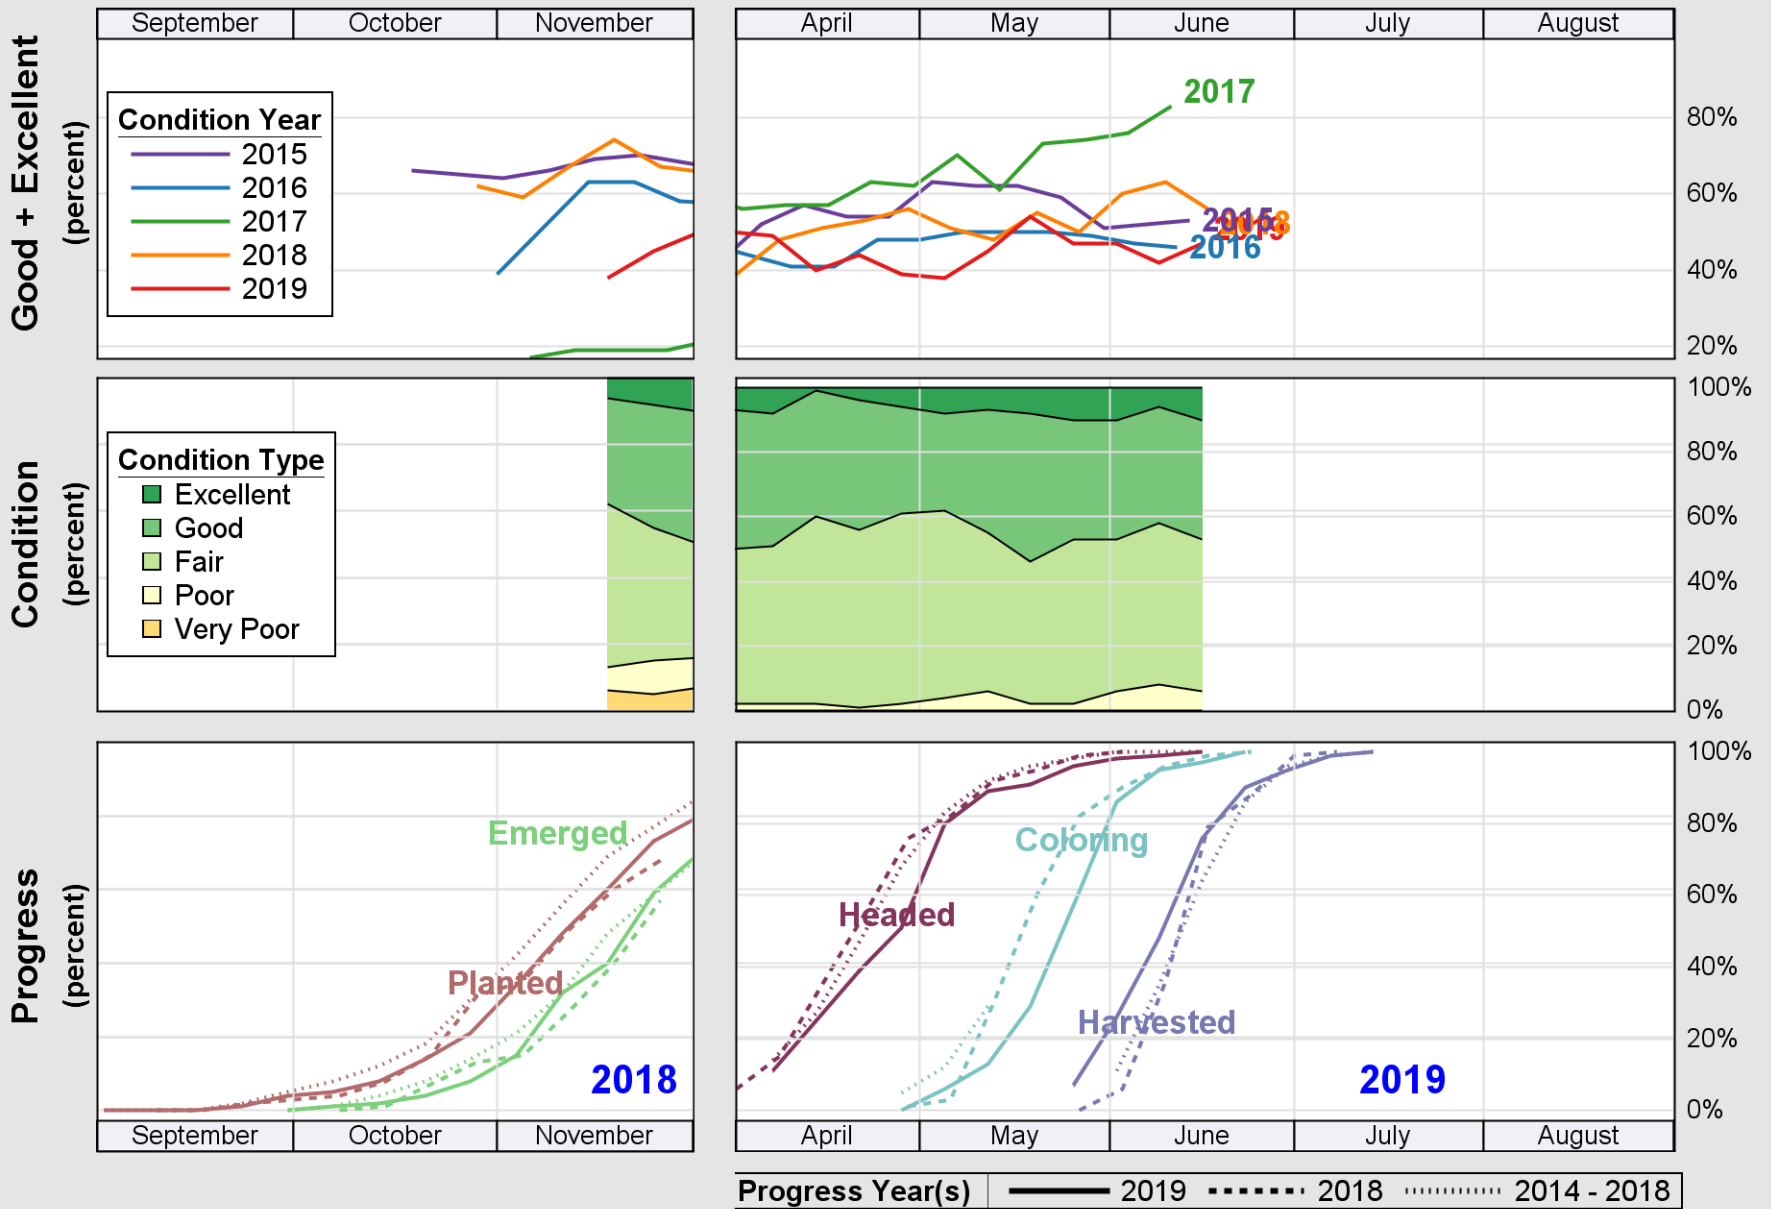

NASS

Source: National Agricultural Statistics Service (NASS), Crop Progress Report

USDA

Crop Progress and Condition: Winter Wheat in Mississippi, 2019

NASS

Source: National Agricultural Statistics Service (NASS), Crop Progress Report