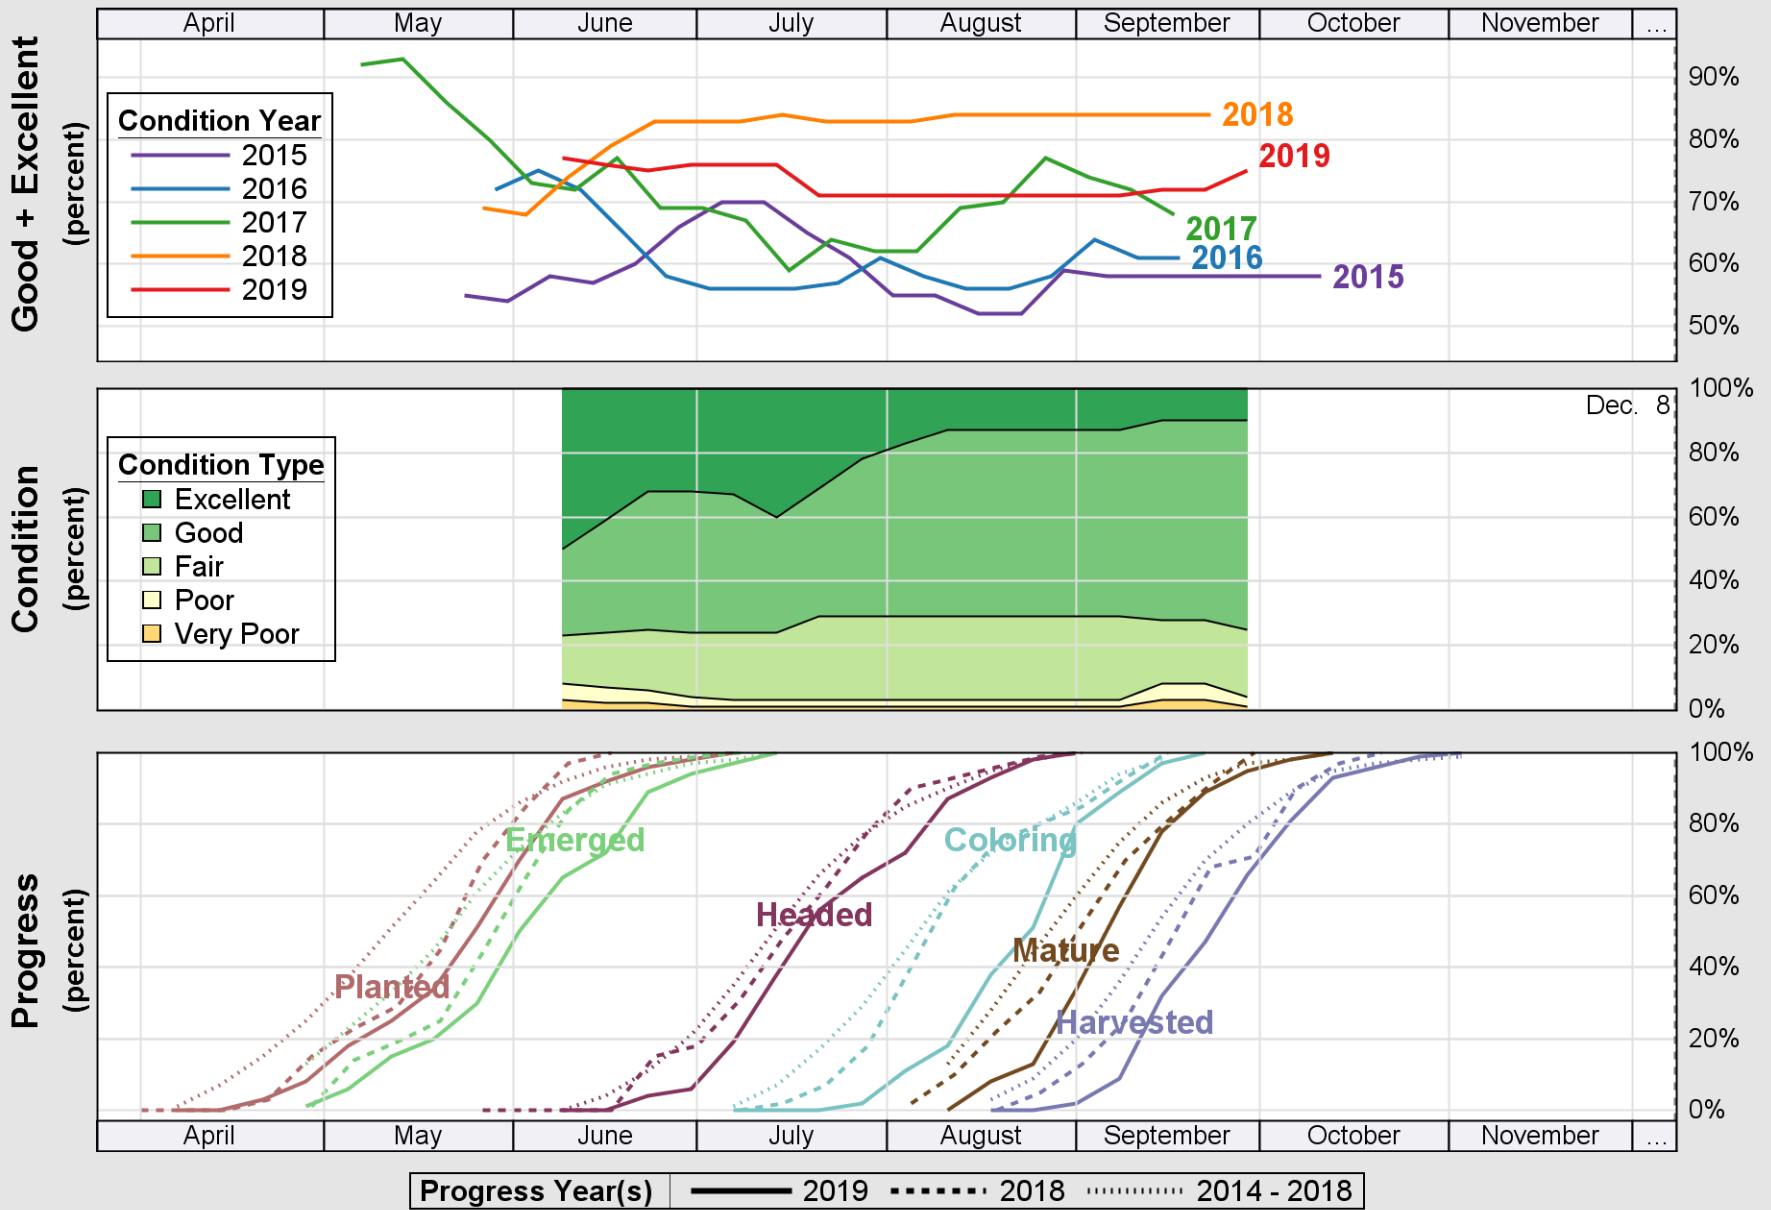

Source: National Agricultural Statistics Service (NASS), Crop Progress Report

USDA

Crop Progress and Condition: Rice in Mississippi , 2019

NASS

Source: National Agricultural Statistics Service (NASS), Crop Progress Report

USDA

Crop Progress and Condition: Sorghum in Mississippi, 2019

NASS

Source: National Agricultural Statistics Service (NASS), Crop Progress Report

USDA

Crop Progress and Condition: Soybeans in Mississippi, 2019