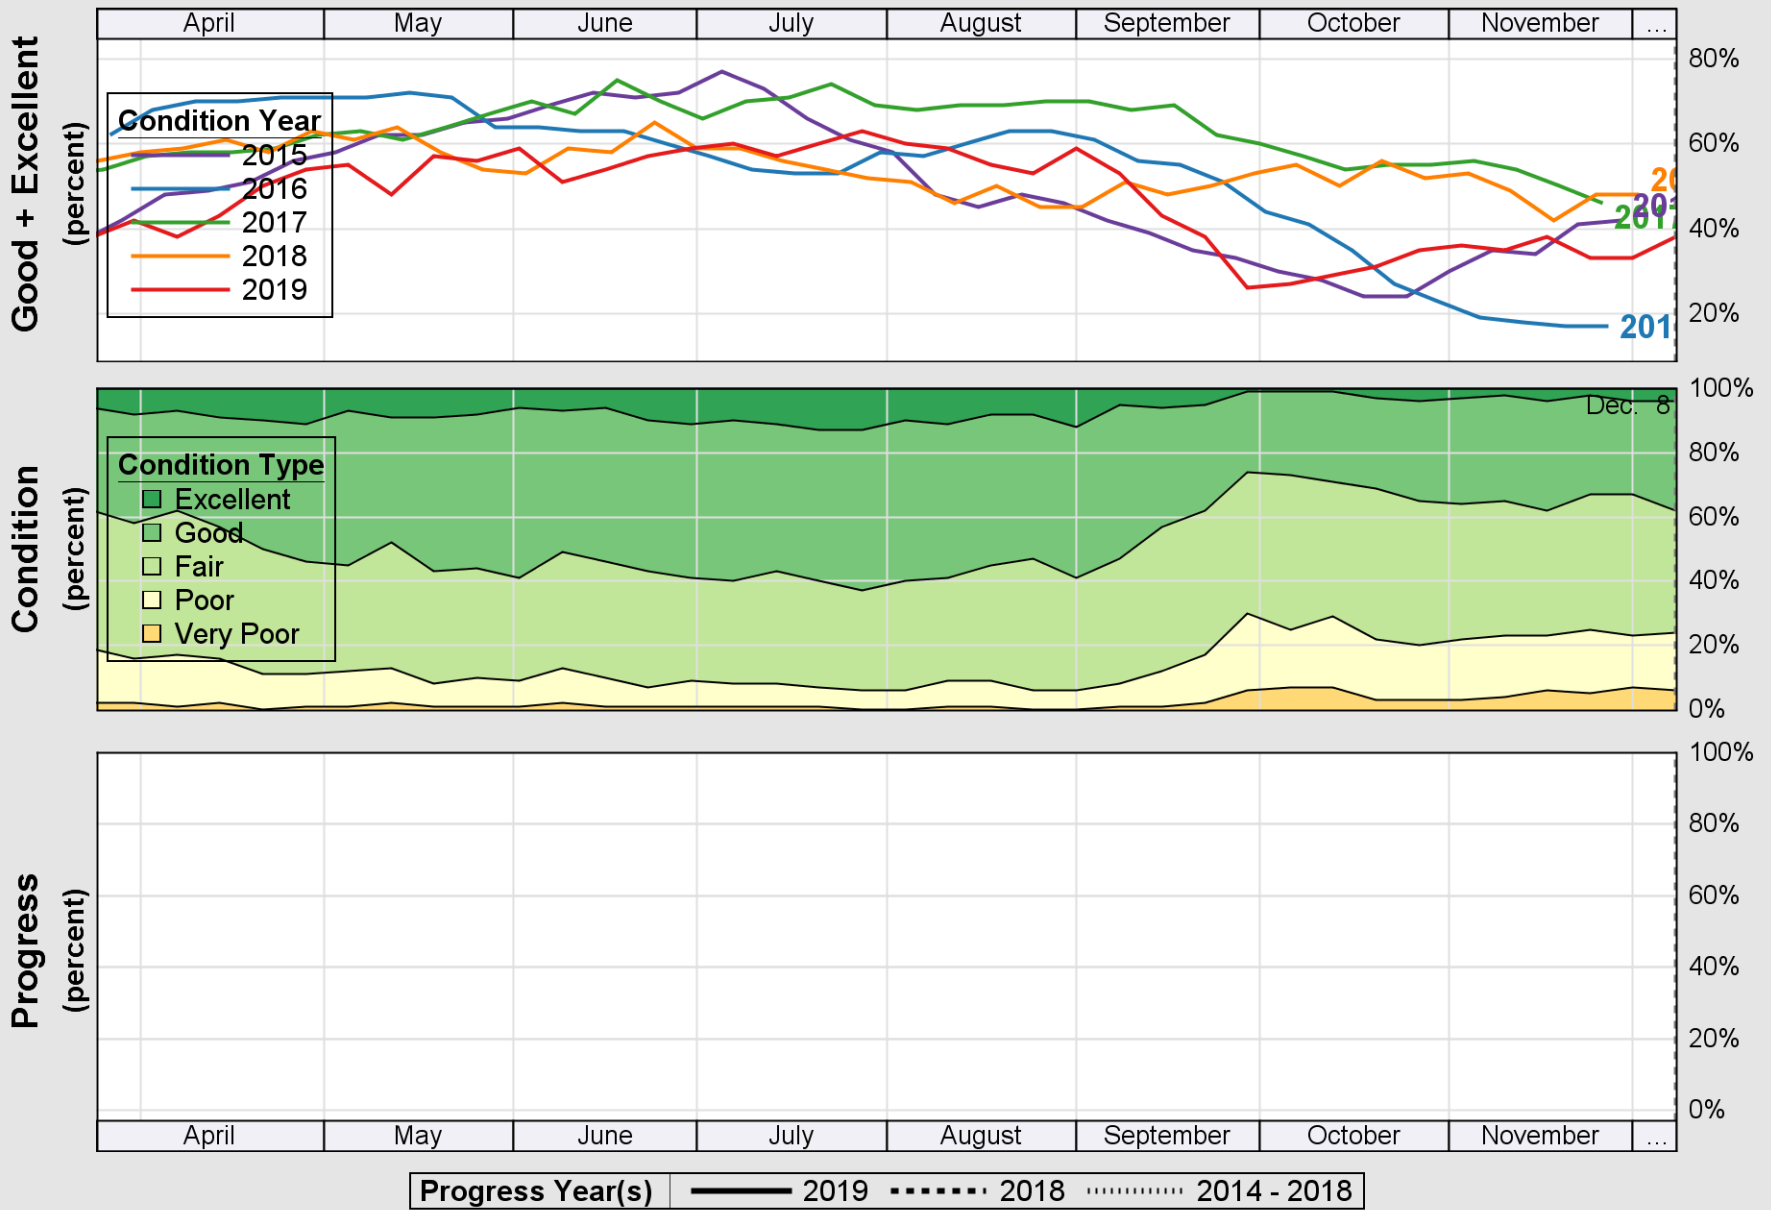

USDA

Crop Progress and Condition: Corn in Mississippi, 2019

NASS

Source: National Agricultural Statistics Service (NASS), Crop Progress Report

USDA

Crop Progress and Condition: Cotton in Mississippi, 2019

NASS

Source: National Agricultural Statistics Service (NASS), Crop Progress Report

USDA

Crop Progress and Condition: Pasture and Range in Mississippi, 2019

NASS

Source: National Agricultural Statistics Service (NASS), Crop Progress Report

Source: National Agricultural Statistics Service (NASS), Crop Progress Report

USDA

Crop Progress and Condition: Rice in Mississippi , 2019

NASS

Source: National Agricultural Statistics Service (NASS), Crop Progress Report