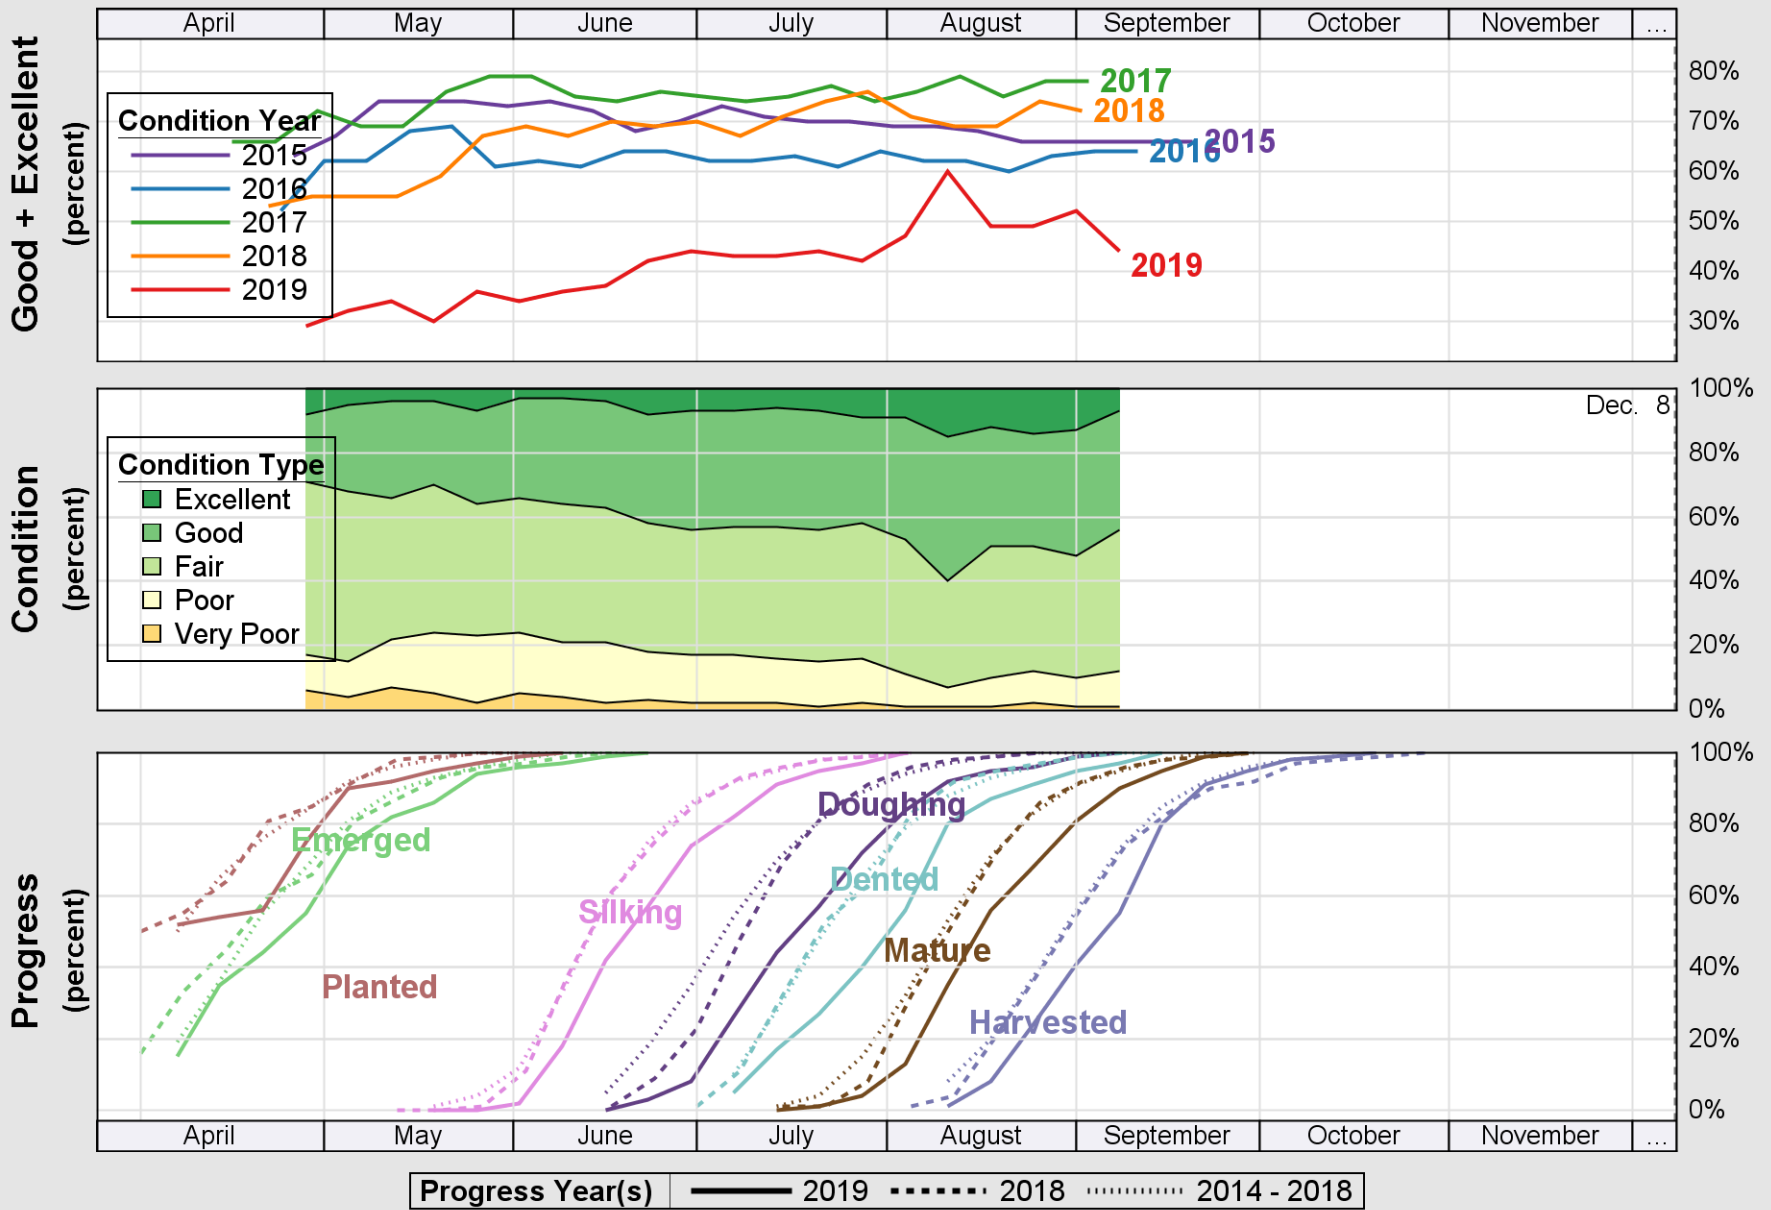

USDA

Crop Progress and Condition: Corn in Mississippi, 2019

NASS

Source: National Agricultural Statistics Service (NASS), Crop Progress Report

USDA

Crop Progress and Condition: Cotton in Mississippi, 2019

NASS

Source: National Agricultural Statistics Service (NASS), Crop Progress Report

USDA

Crop Progress and Condition: Pasture and Range in Mississippi, 2019

NASS

Source: National Agricultural Statistics Service (NASS), Crop Progress Report

Source: National Agricultural Statistics Service (NASS), Crop Progress Report

USDA

Crop Progress and Condition: Rice in Mississippi , 2019

NASS

Source: National Agricultural Statistics Service (NASS), Crop Progress Report