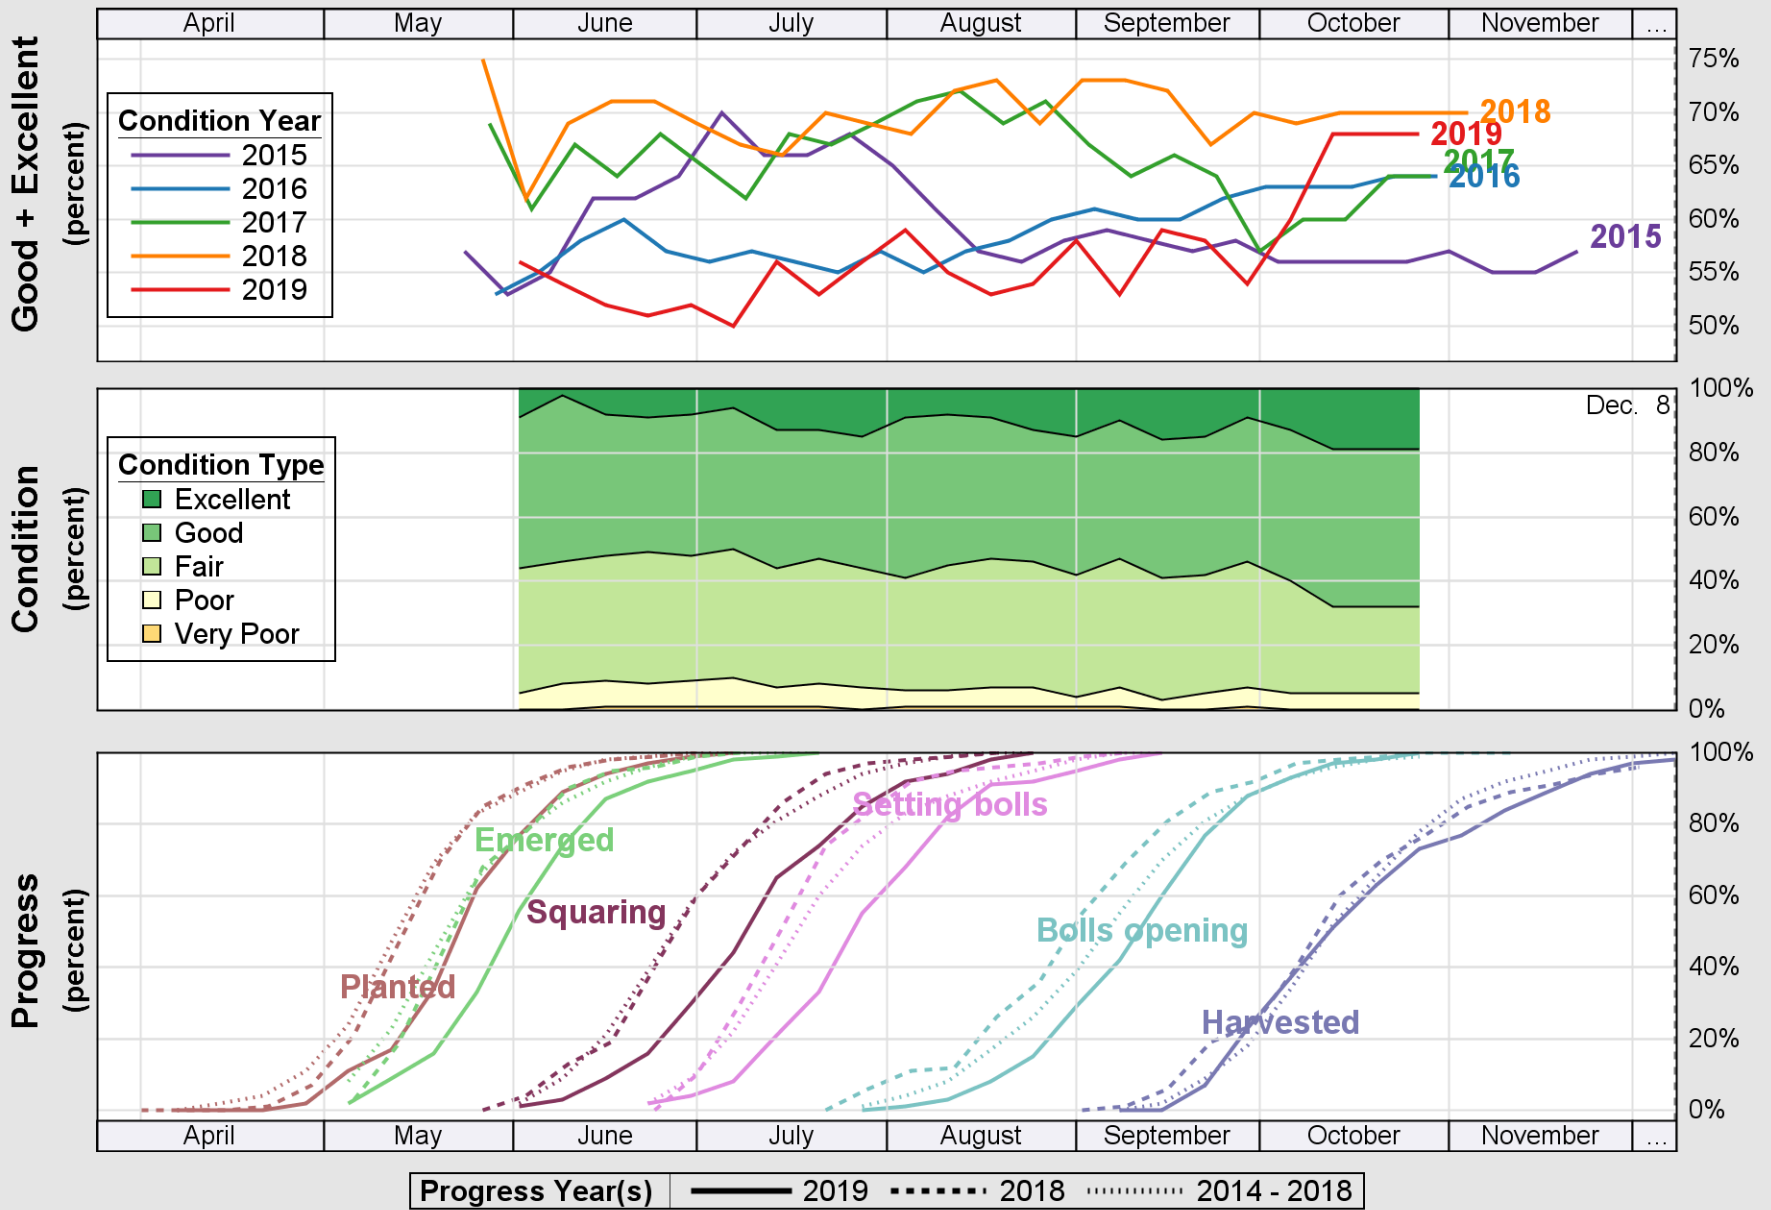

USDA

Crop Progress and Condition: Corn in Mississippi, 2019

NASS

Source: National Agricultural Statistics Service (NASS), Crop Progress Report

USDA

Crop Progress and Condition: Cotton in Mississippi, 2019

NASS

Source: National Agricultural Statistics Service (NASS), Crop Progress Report

USDA

Crop Progress and Condition: Pasture and Range in Mississippi, 2019

NASS

Source: National Agricultural Statistics Service (NASS), Crop Progress Report

Source: National Agricultural Statistics Service (NASS), Crop Progress Report

USDA

Crop Progress and Condition: Rice in Mississippi , 2019

NASS

Source: National Agricultural Statistics Service (NASS), Crop Progress Report