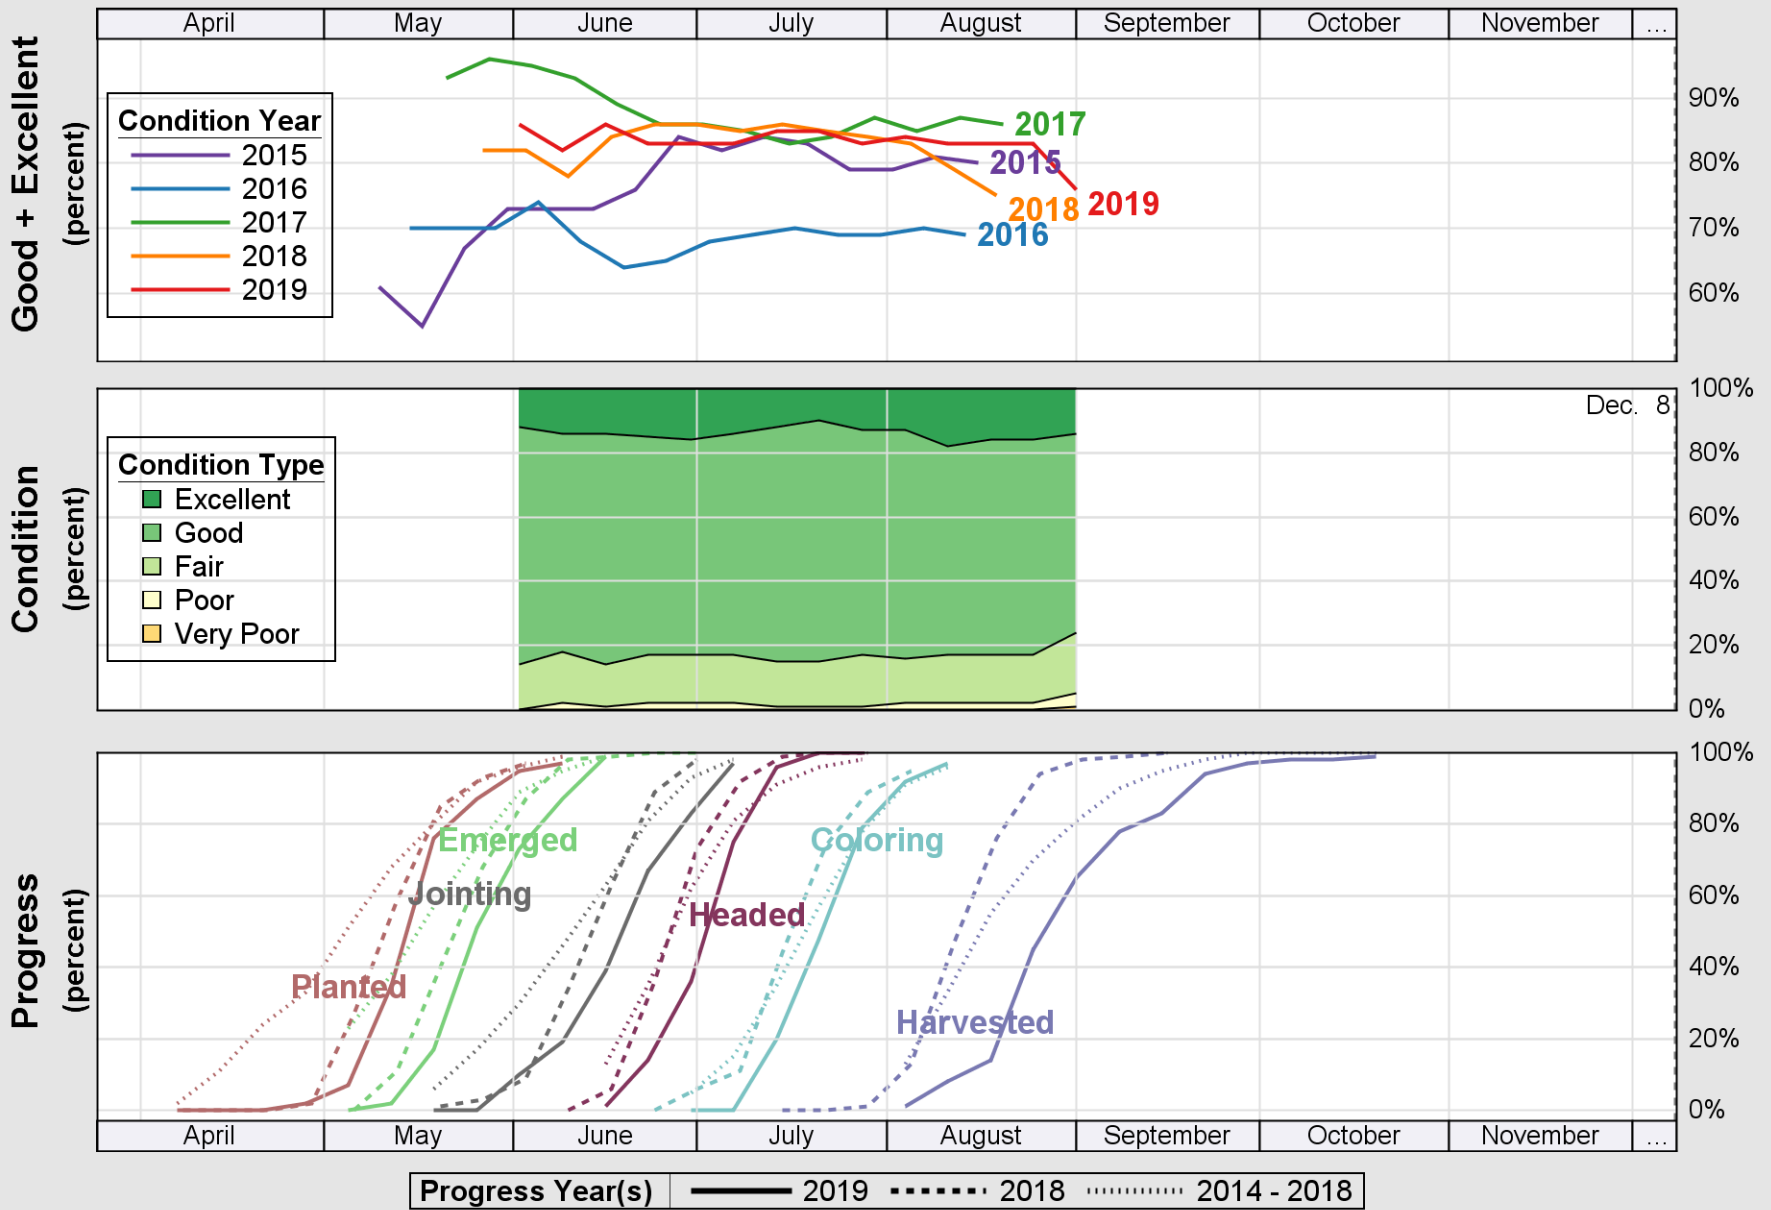

USDA

Crop Progress and Condition: Barley in Minnesota , 2019

NASS

Source: National Agricultural Statistics Service (NASS), Crop Progress Report

Source: National Agricultural Statistics Service (NASS), Crop Progress Report

Source: National Agricultural Statistics Service (NASS), Crop Progress Report

USDA

Crop Progress and Condition: Pasture and Range in Minnesota , 2019

NASS

Source: National Agricultural Statistics Service (NASS), Crop Progress Report

USDA

Crop Progress and Condition: Soybeans in Minnesota , 2019

NASS

Source: National Agricultural Statistics Service (NASS), Crop Progress Report

Source: National Agricultural Statistics Service (NASS), Crop Progress Report