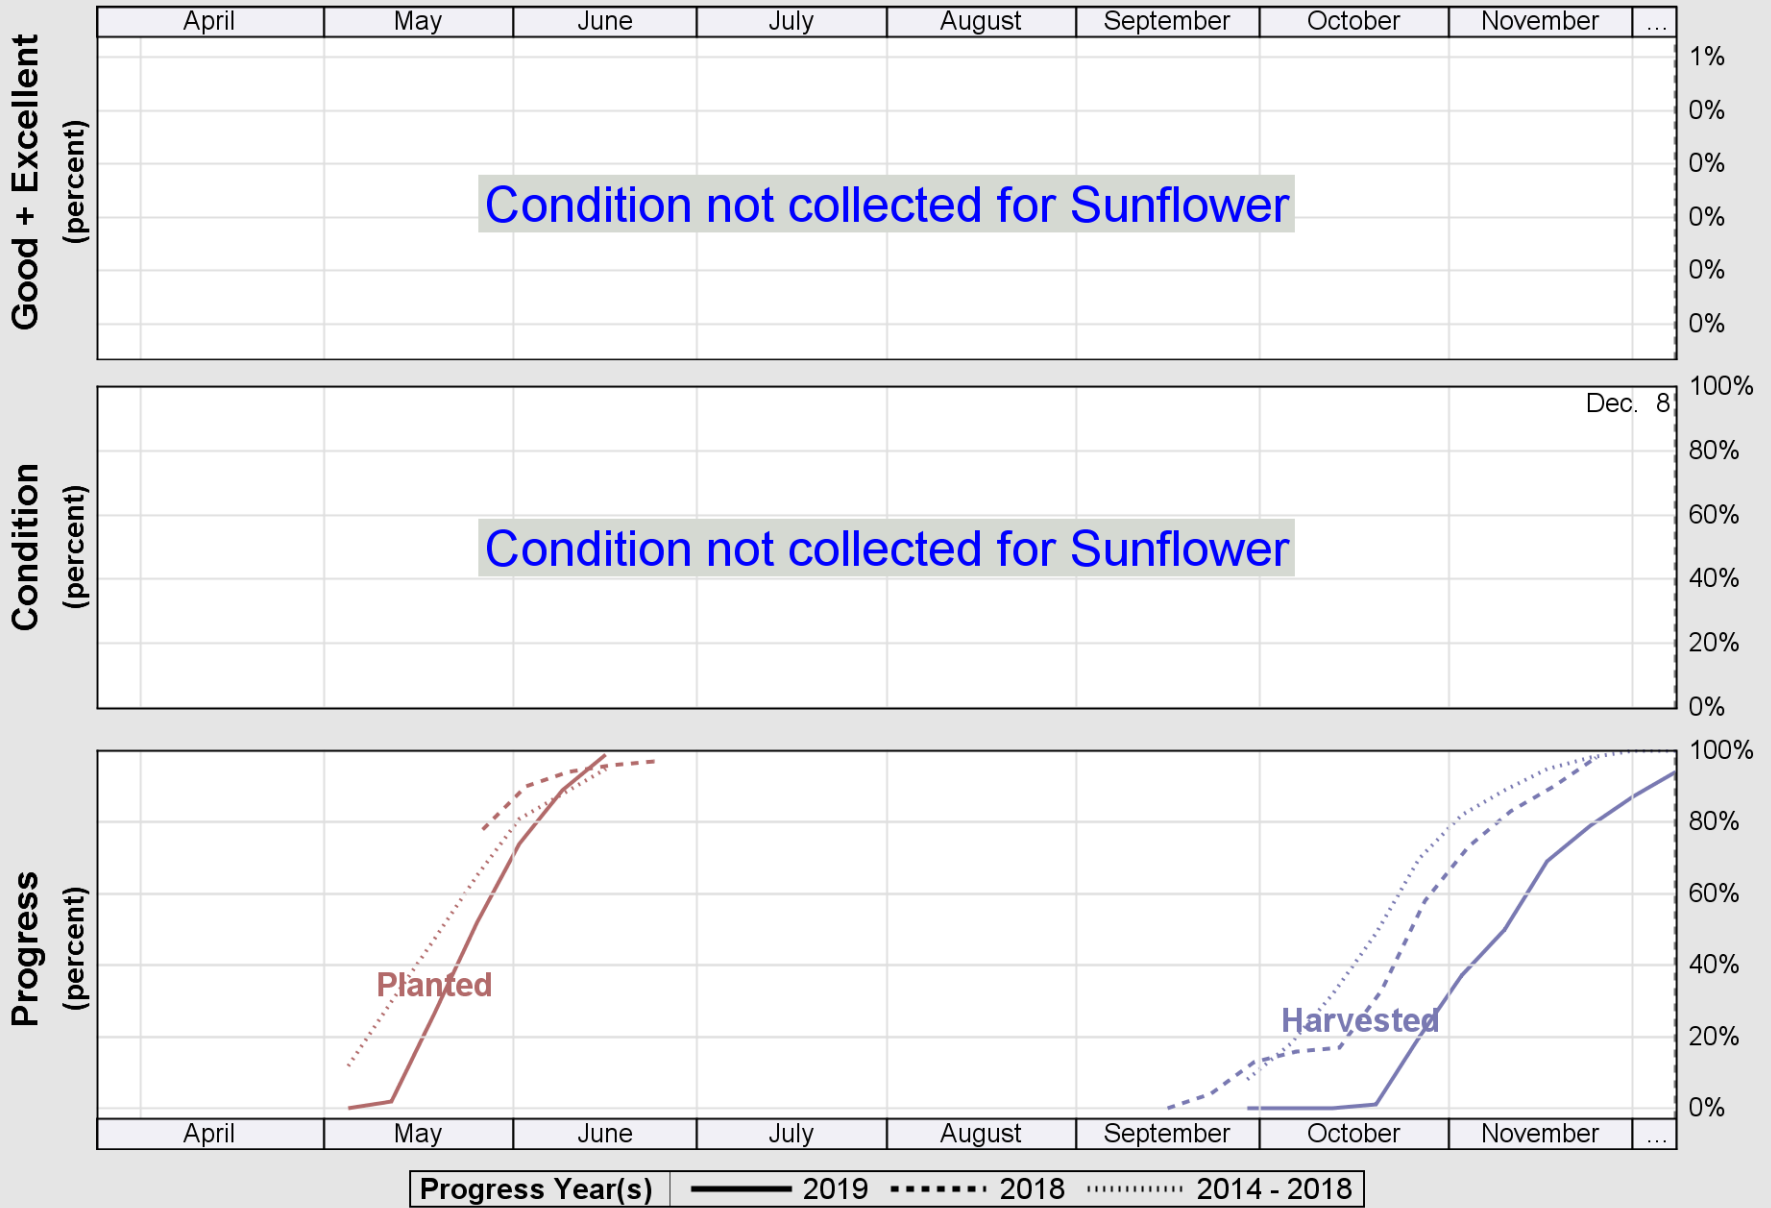

USDA

Crop Progress and Condition: Sunflower in Minnesota , 2019

NASS

Source: National Agricultural Statistics Service (NASS), Crop Progress Report