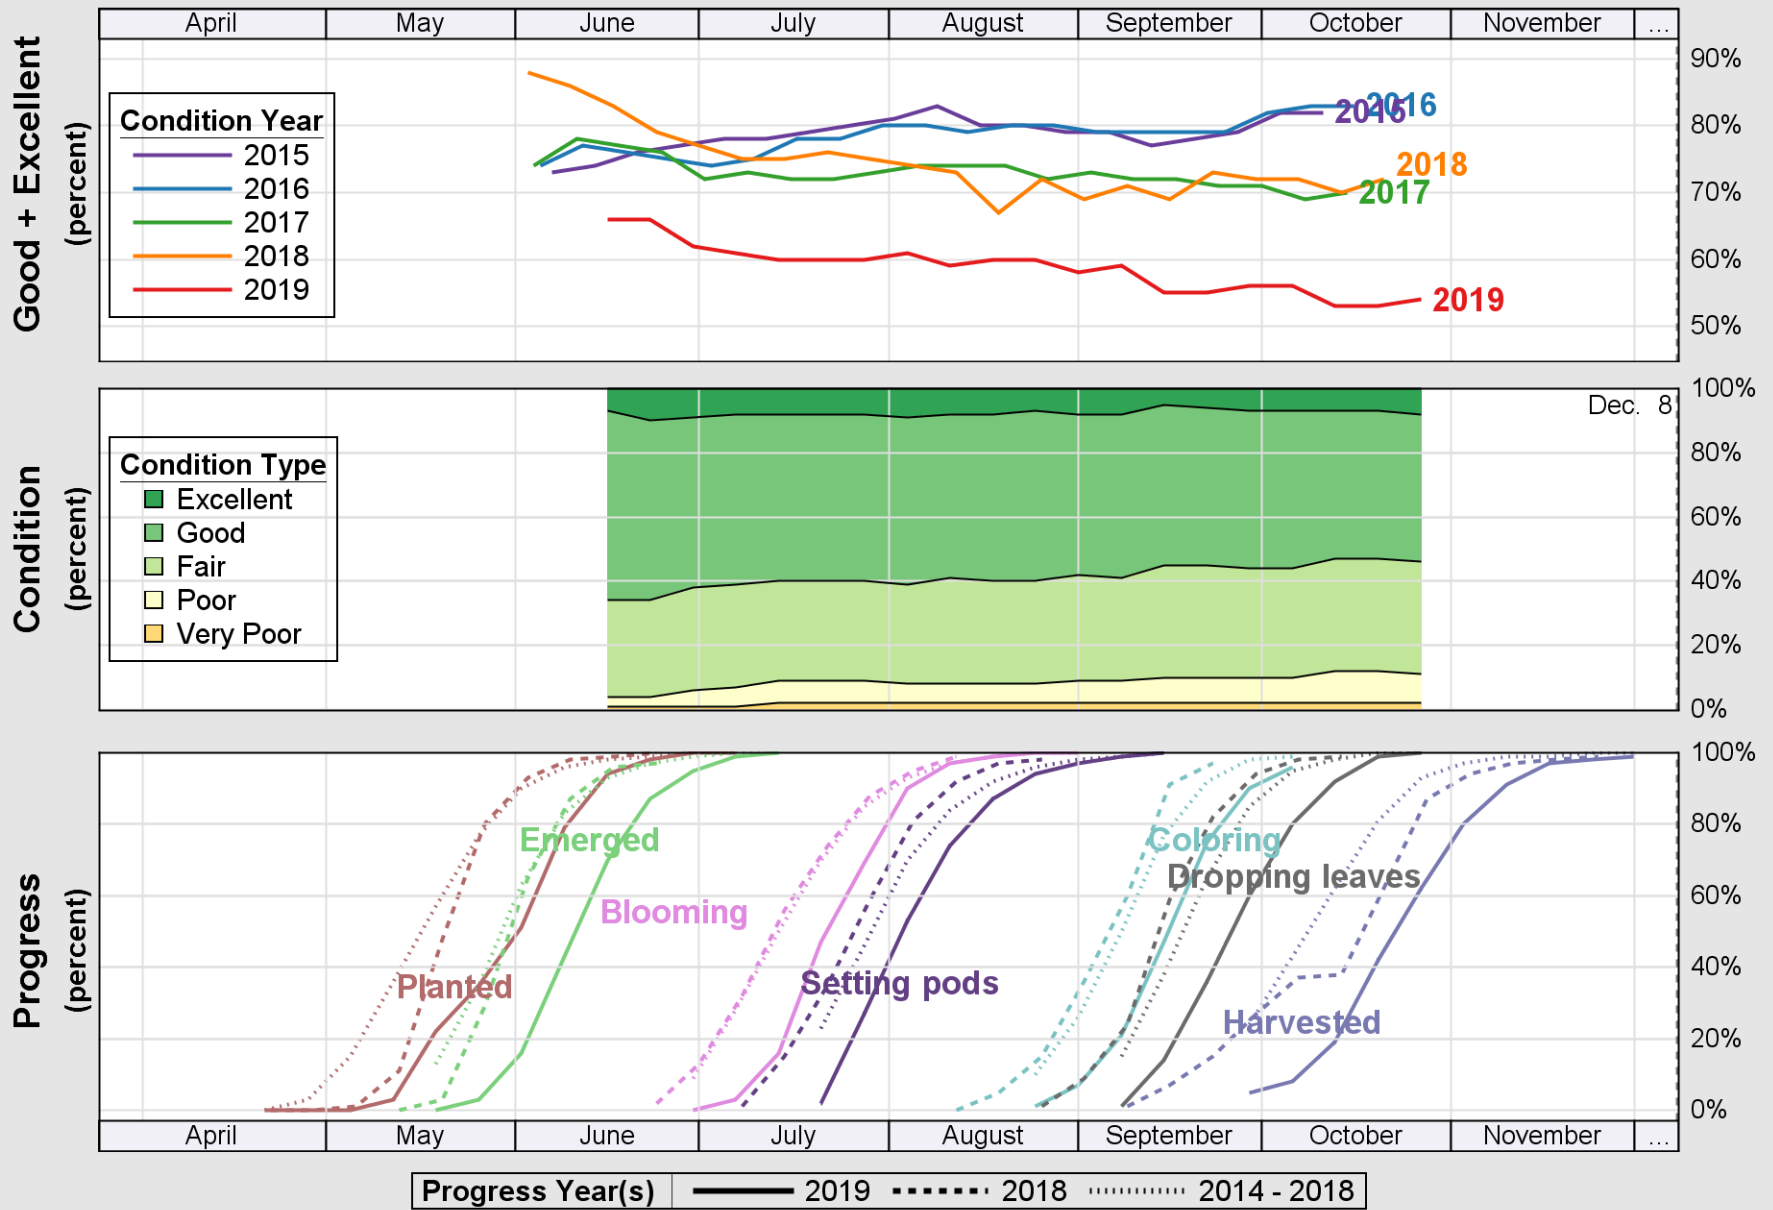

USDA

Crop Progress and Condition: Barley in Minnesota , 2019

NASS

Source: National Agricultural Statistics Service (NASS), Crop Progress Report

Source: National Agricultural Statistics Service (NASS), Crop Progress Report

Source: National Agricultural Statistics Service (NASS), Crop Progress Report

USDA

Crop Progress and Condition: Pasture and Range in Minnesota , 2019

NASS

Source: National Agricultural Statistics Service (NASS), Crop Progress Report

USDA

Crop Progress and Condition: Soybeans in Minnesota , 2019

NASS

Source: National Agricultural Statistics Service (NASS), Crop Progress Report

Source: National Agricultural Statistics Service (NASS), Crop Progress Report