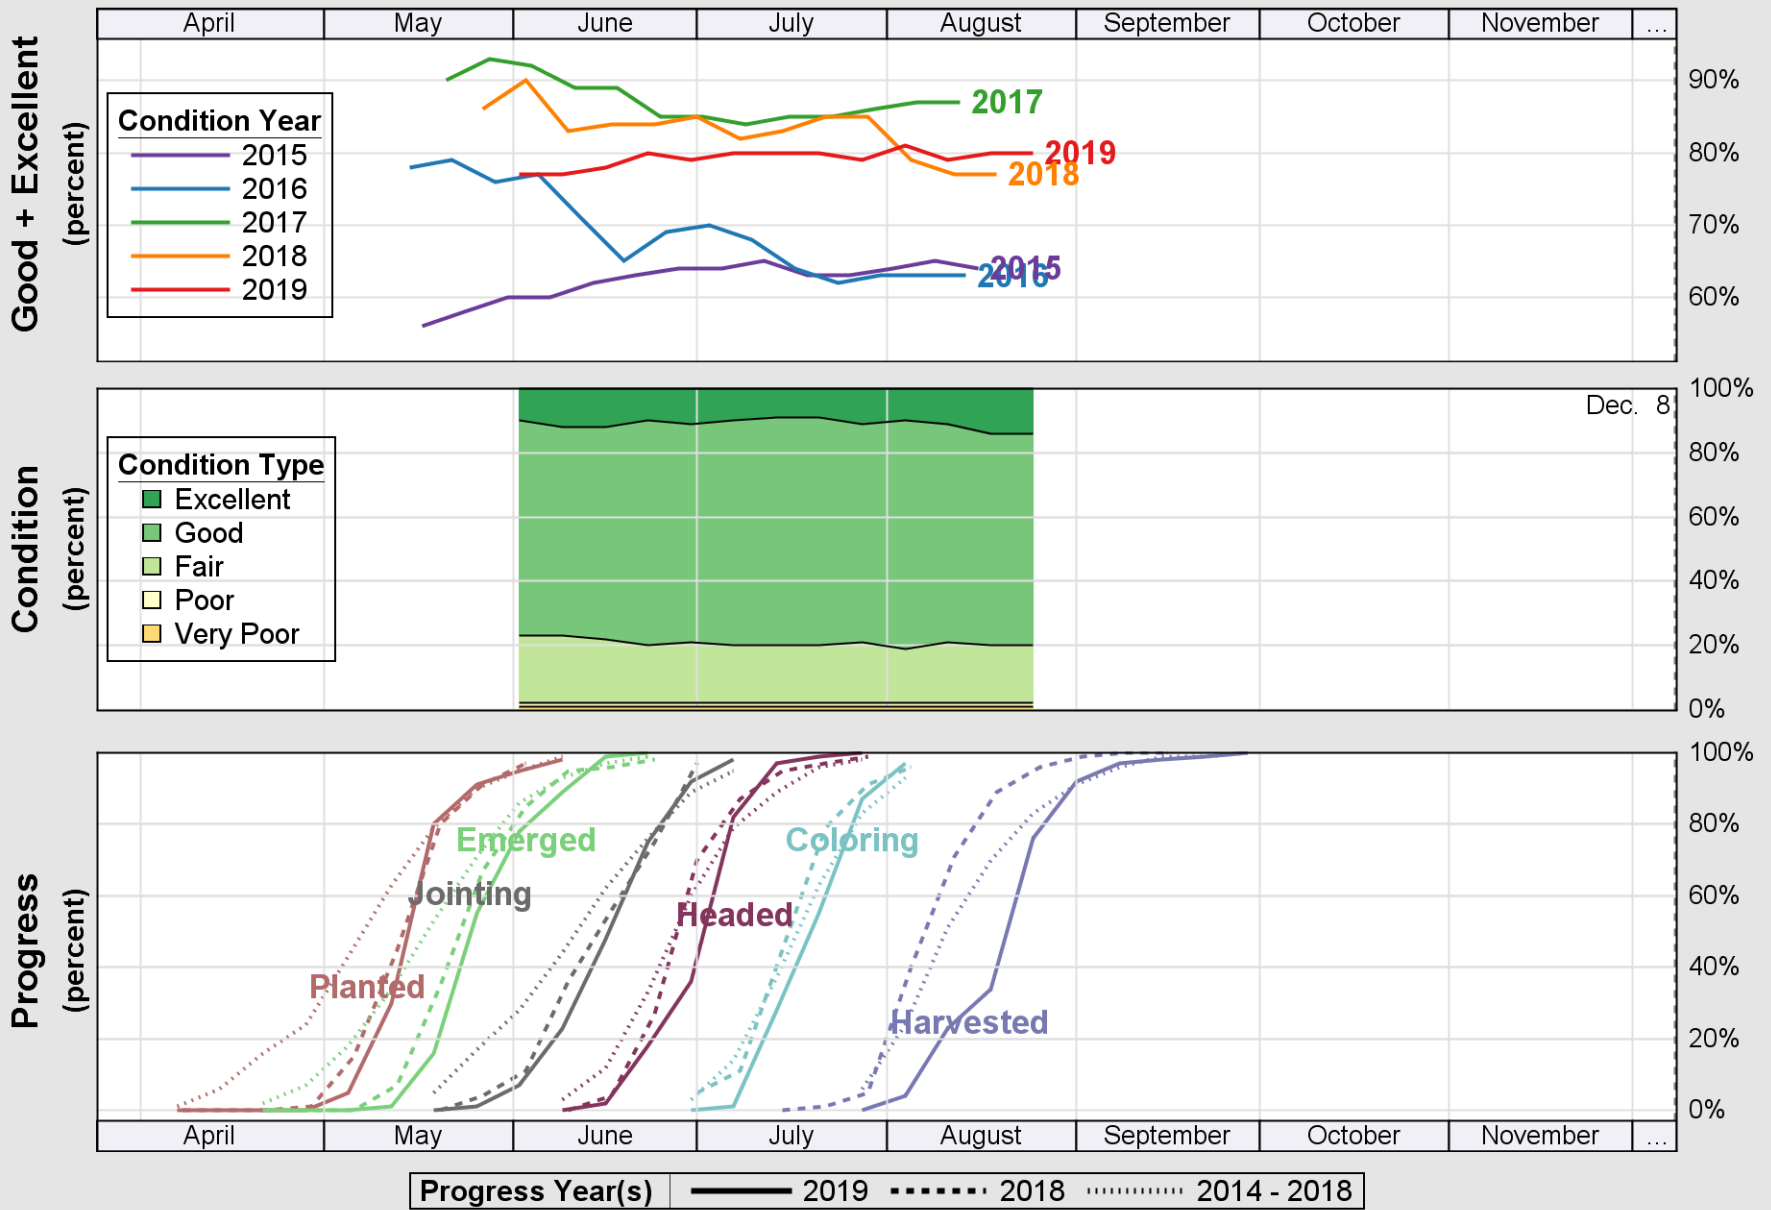

USDA

Crop Progress and Condition: Barley in Minnesota , 2019

NASS

Source: National Agricultural Statistics Service (NASS), Crop Progress Report

Source: National Agricultural Statistics Service (NASS), Crop Progress Report

Source: National Agricultural Statistics Service (NASS), Crop Progress Report

USDA

Crop Progress and Condition: Pasture and Range in Minnesota , 2019

NASS

Source: National Agricultural Statistics Service (NASS), Crop Progress Report