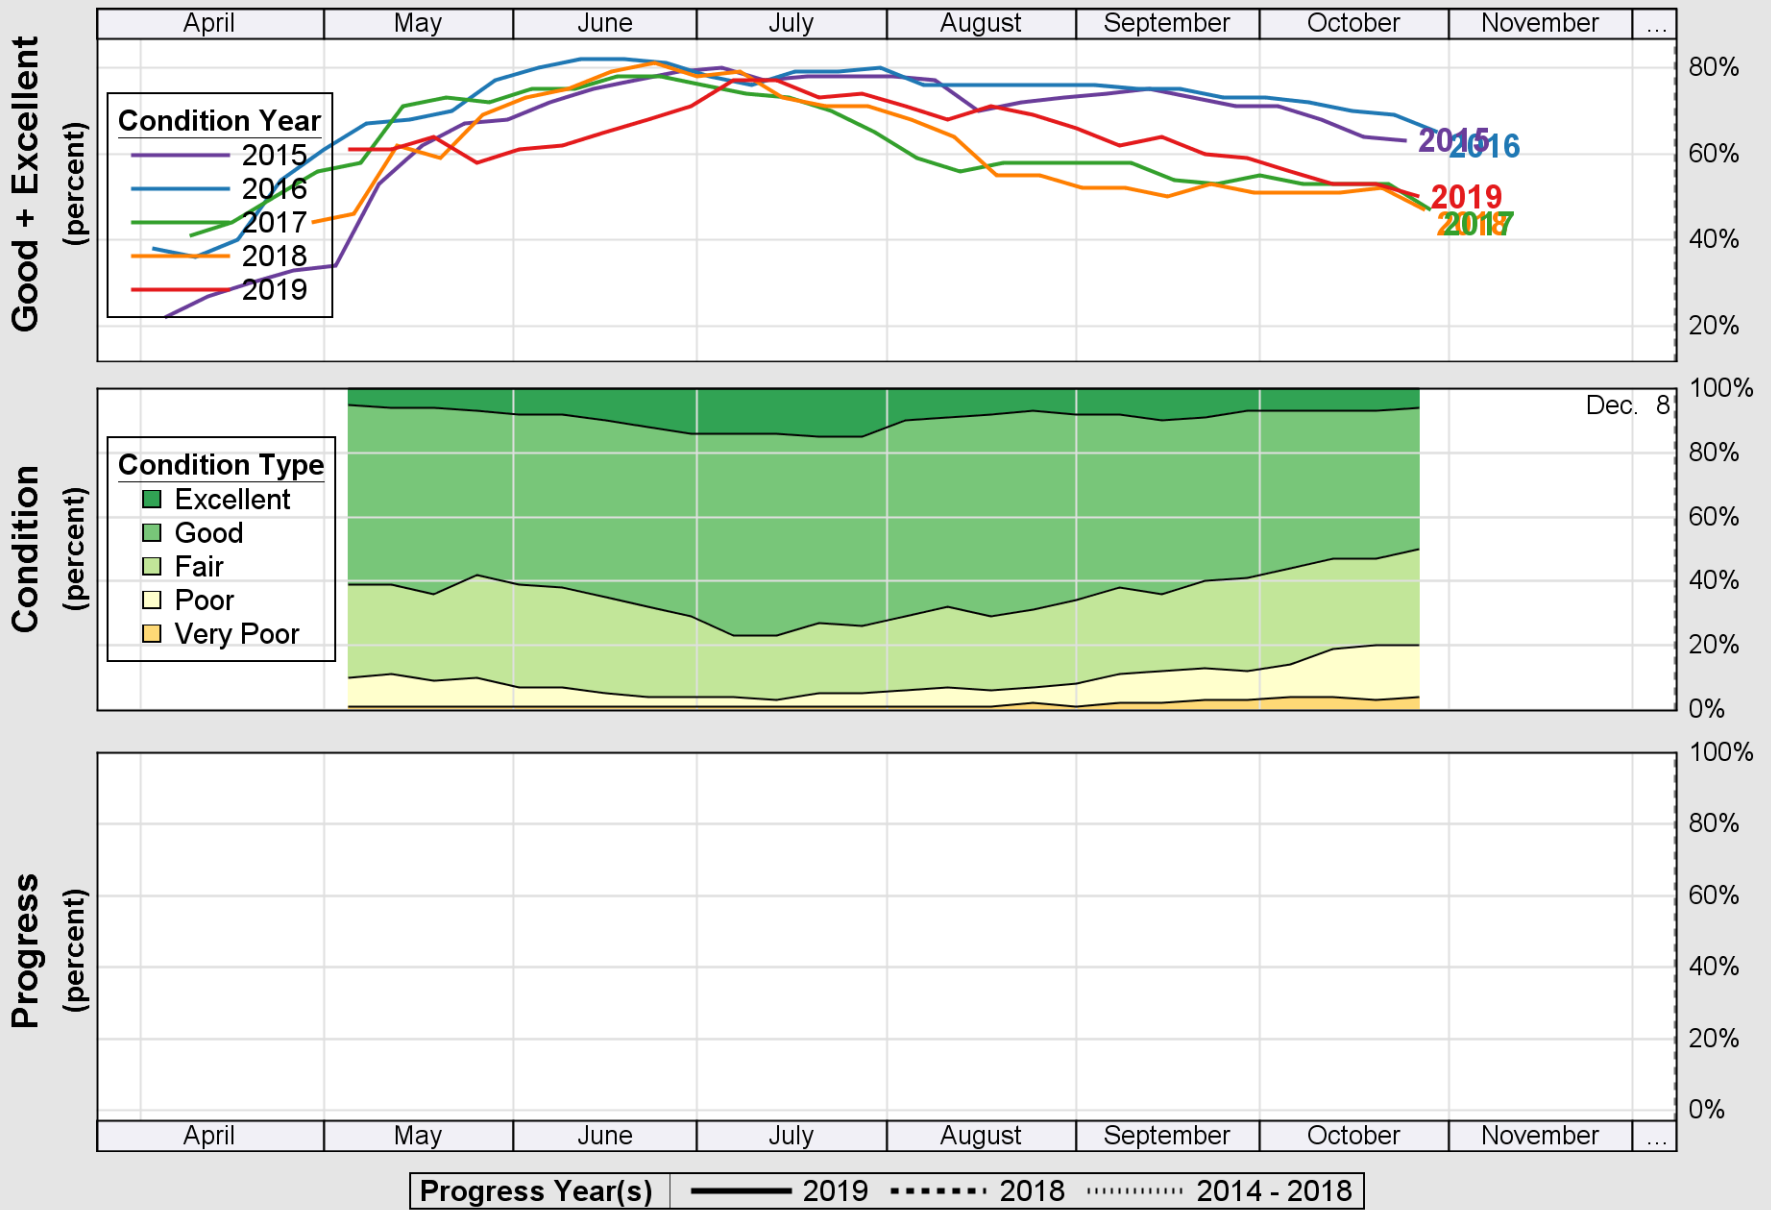

USDA

Crop Progress and Condition: Barley in Minnesota , 2019

NASS

Source: National Agricultural Statistics Service (NASS), Crop Progress Report

Source: National Agricultural Statistics Service (NASS), Crop Progress Report

Source: National Agricultural Statistics Service (NASS), Crop Progress Report

USDA

Crop Progress and Condition: Pasture and Range in Minnesota , 2019

NASS

Source: National Agricultural Statistics Service (NASS), Crop Progress Report