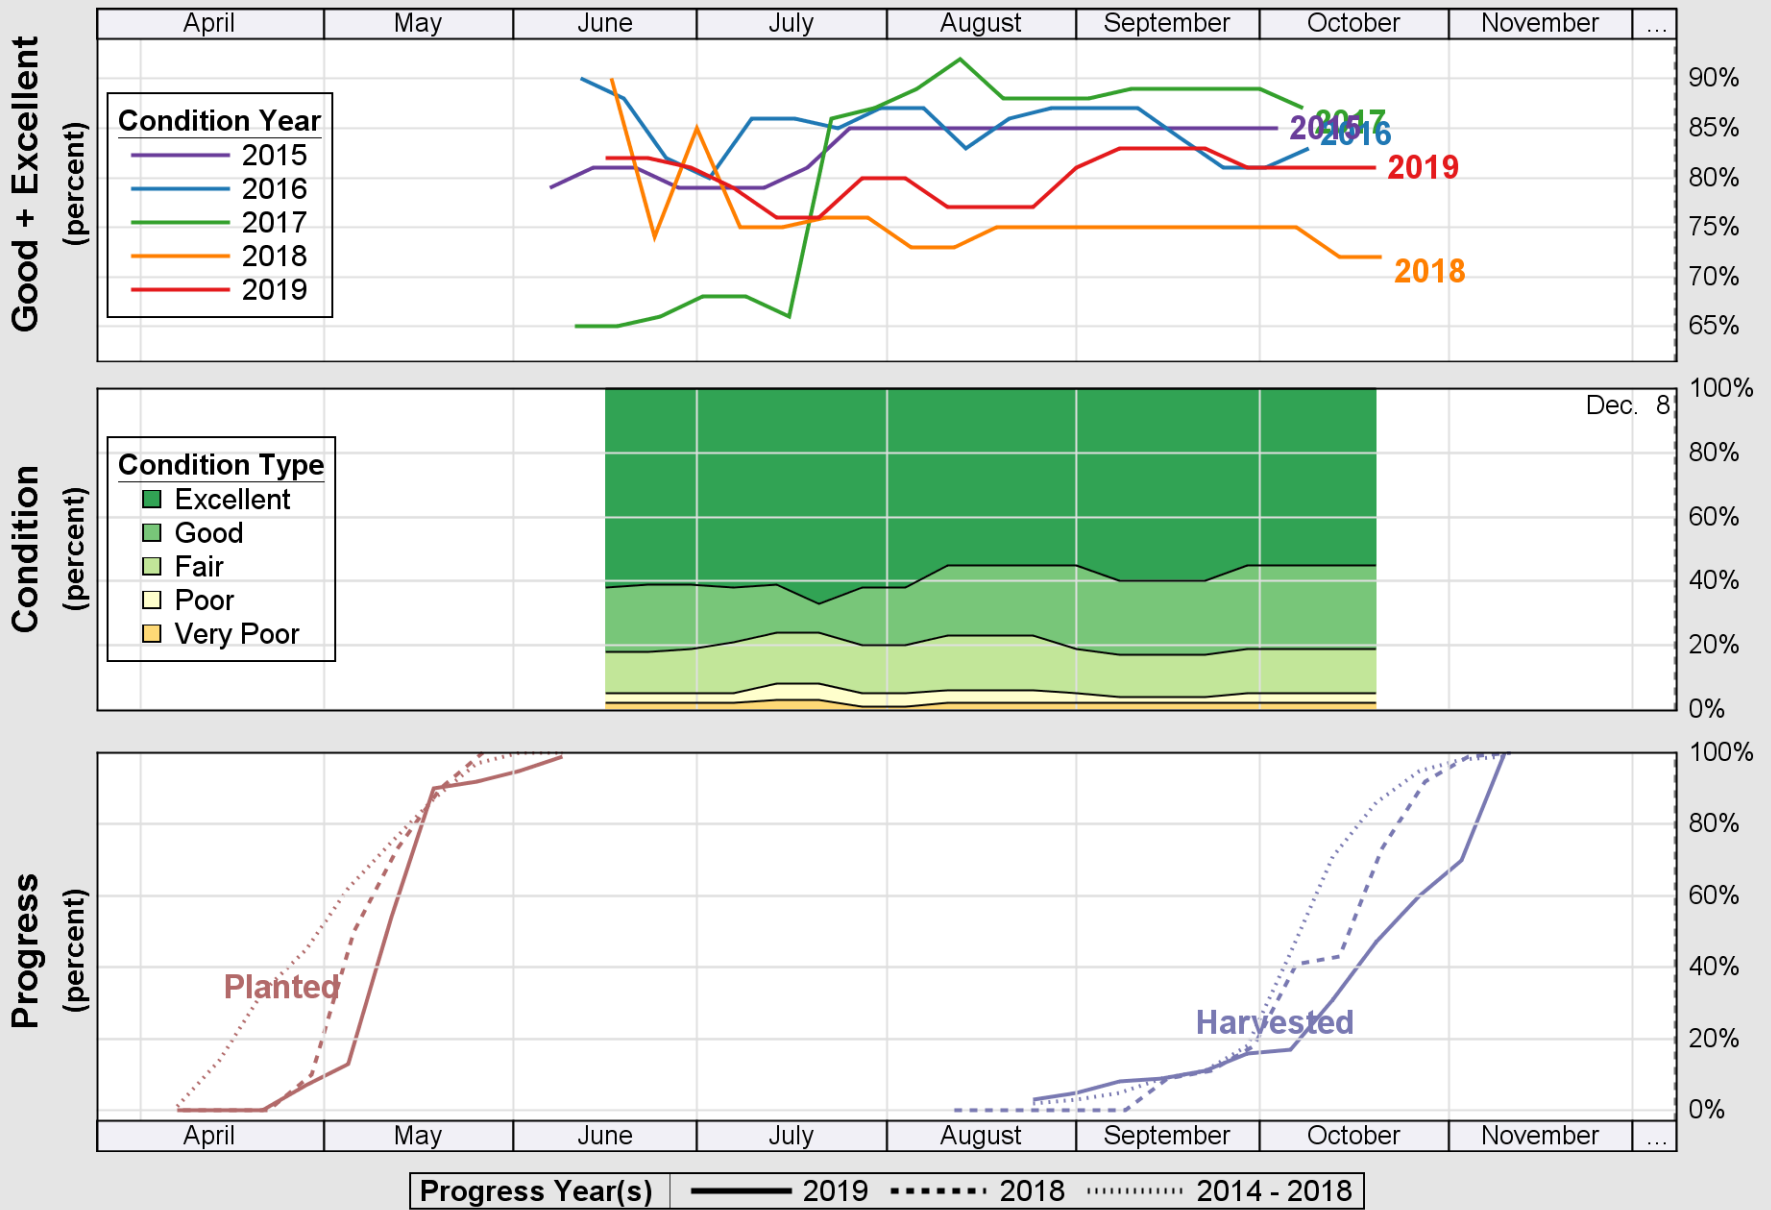

USDA

Crop Progress and Condition: Soybeans in Minnesota , 2019

NASS

Source: National Agricultural Statistics Service (NASS), Crop Progress Report

Source: National Agricultural Statistics Service (NASS), Crop Progress Report

Source: National Agricultural Statistics Service (NASS), Crop Progress Report

USDA

Crop Progress and Condition: Sunflower in Minnesota , 2019

NASS

Source: National Agricultural Statistics Service (NASS), Crop Progress Report