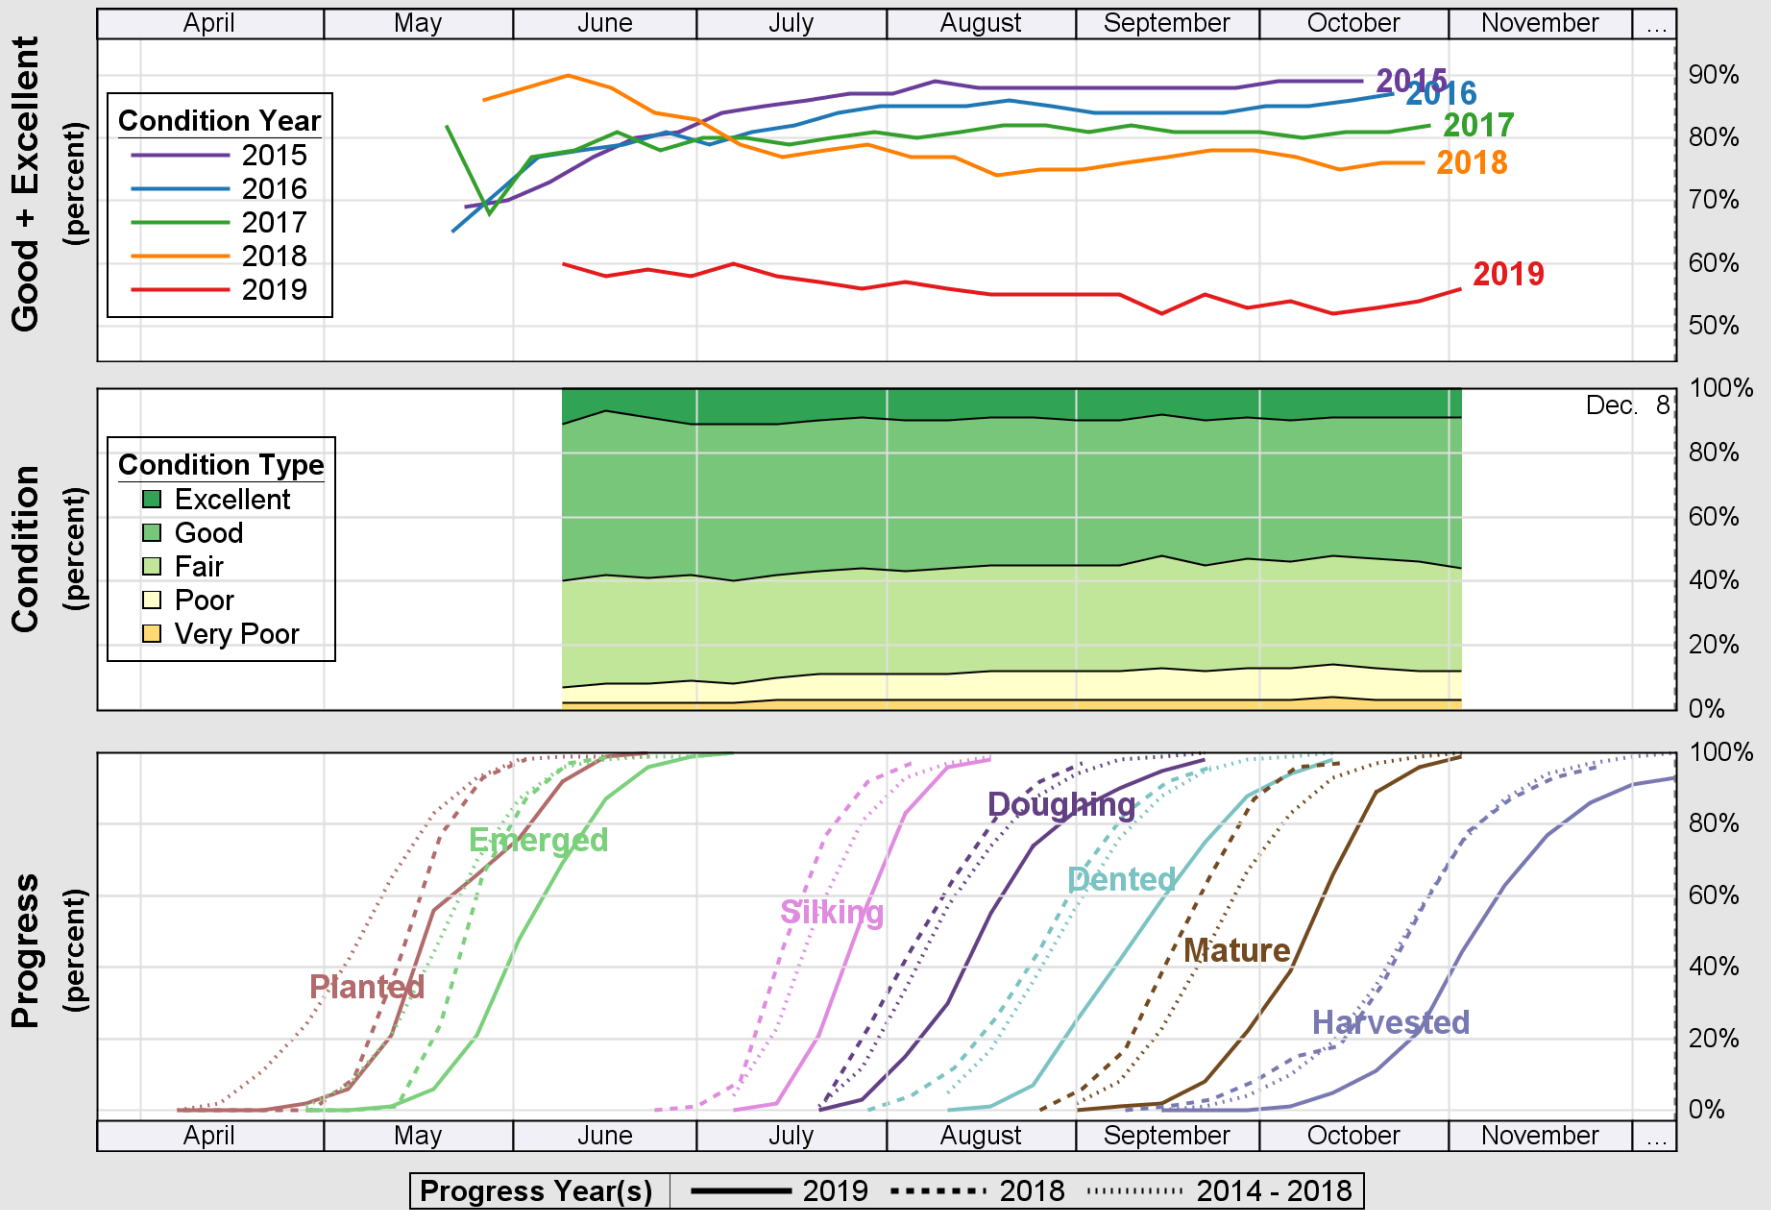

USDA

Crop Progress and Condition: Barley in Minnesota , 2019

NASS

Source: National Agricultural Statistics Service (NASS), Crop Progress Report

Source: National Agricultural Statistics Service (NASS), Crop Progress Report

Source: National Agricultural Statistics Service (NASS), Crop Progress Report

USDA

Crop Progress and Condition: Pasture and Range in Minnesota , 2019

NASS

Source: National Agricultural Statistics Service (NASS), Crop Progress Report