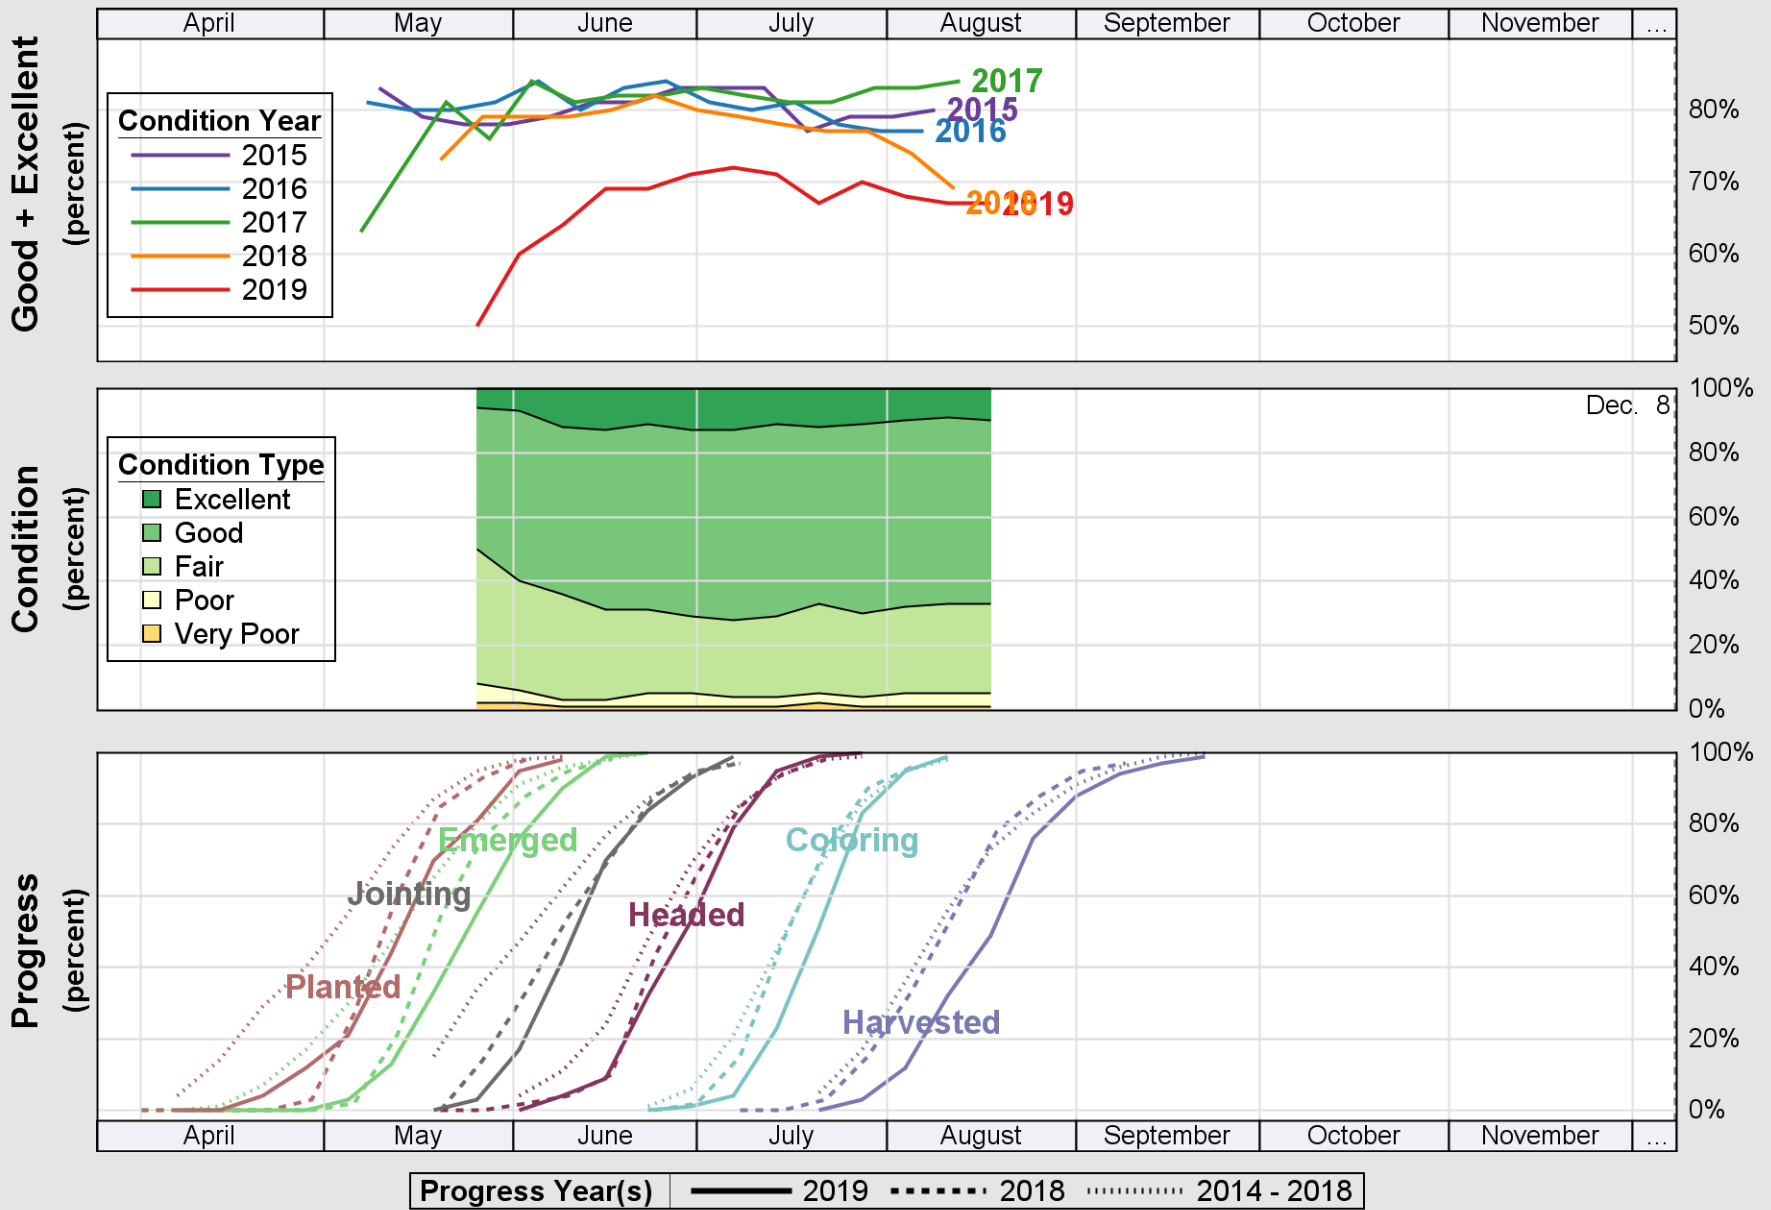

USDA

Crop Progress and Condition: Barley in Minnesota , 2019

NASS

Source: National Agricultural Statistics Service (NASS), Crop Progress Report

Source: National Agricultural Statistics Service (NASS), Crop Progress Report

Source: National Agricultural Statistics Service (NASS), Crop Progress Report

USDA

Crop Progress and Condition: Pasture and Range in Minnesota , 2019

NASS

Source: National Agricultural Statistics Service (NASS), Crop Progress Report