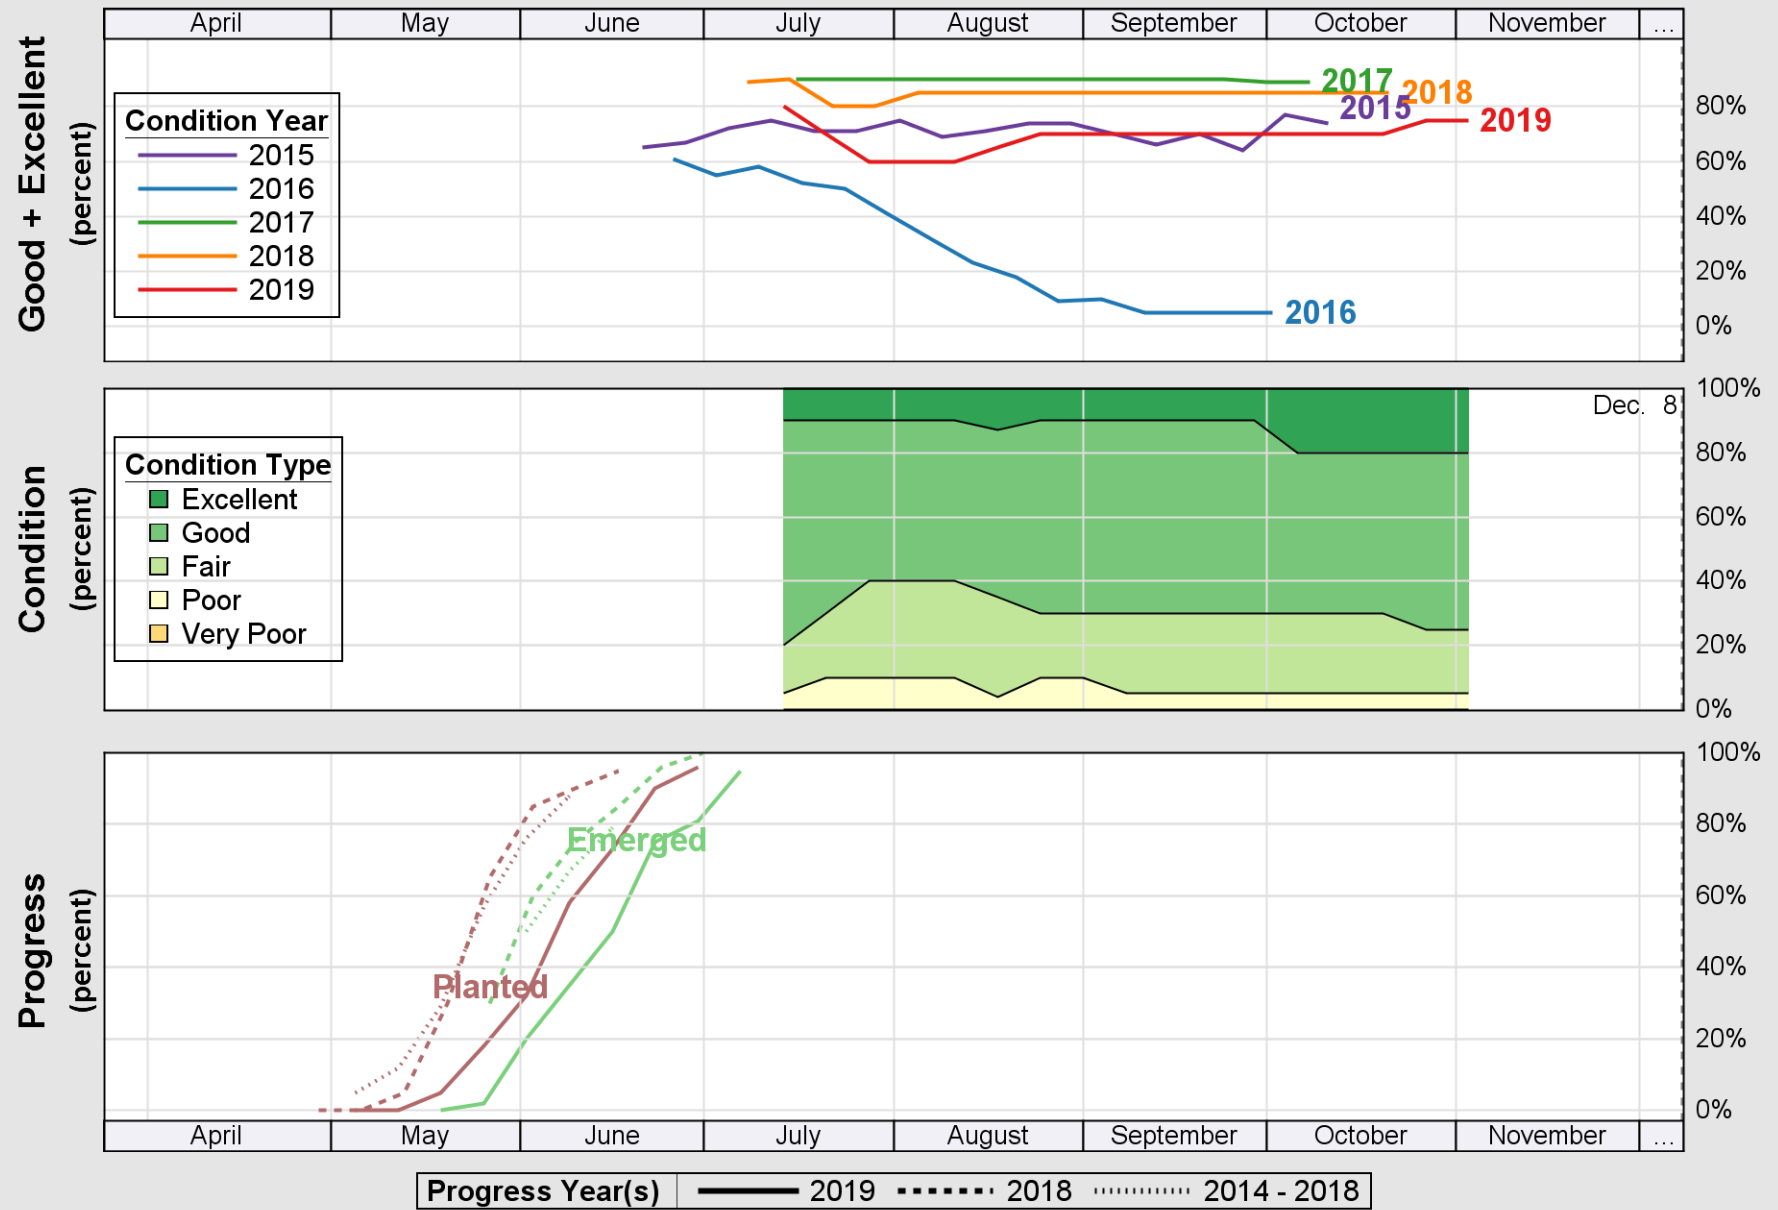

### Crop Progress and Condition: Corn in Massachusetts , 2019

NASS

Source: National Agricultural Statistics Service (NASS), Crop Progress Report

# USDA Crop Progress and Condition: Pasture and Range in Massachusetts , 2019 NASS

Source: National Agricultural Statistics Service (NASS), Crop Progress Report