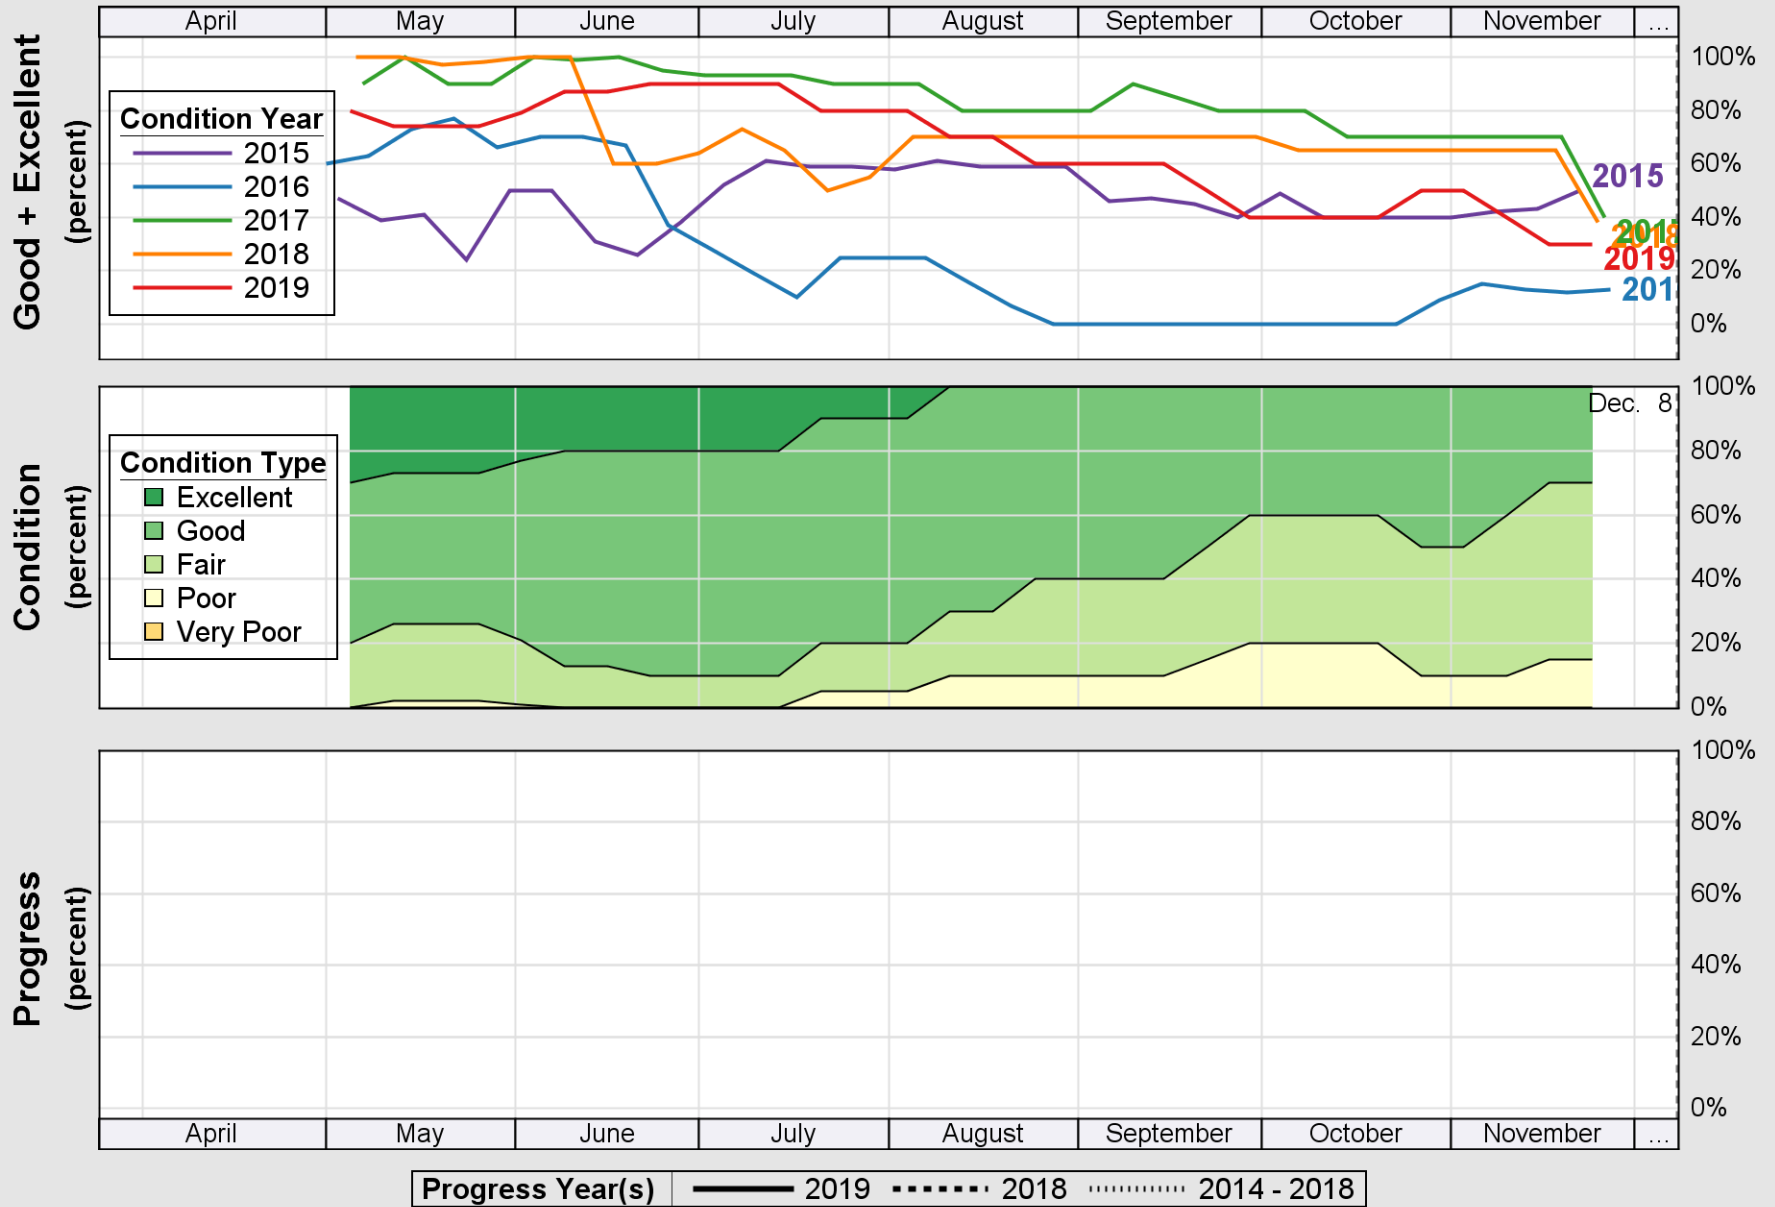

### Crop Progress and Condition: Corn in Massachusetts , 2019

NASS

Source: National Agricultural Statistics Service (NASS), Crop Progress Report

# USDA Crop Progress and Condition: Pasture and Range in Massachusetts , 2019 NASS

Source: National Agricultural Statistics Service (NASS), Crop Progress Report