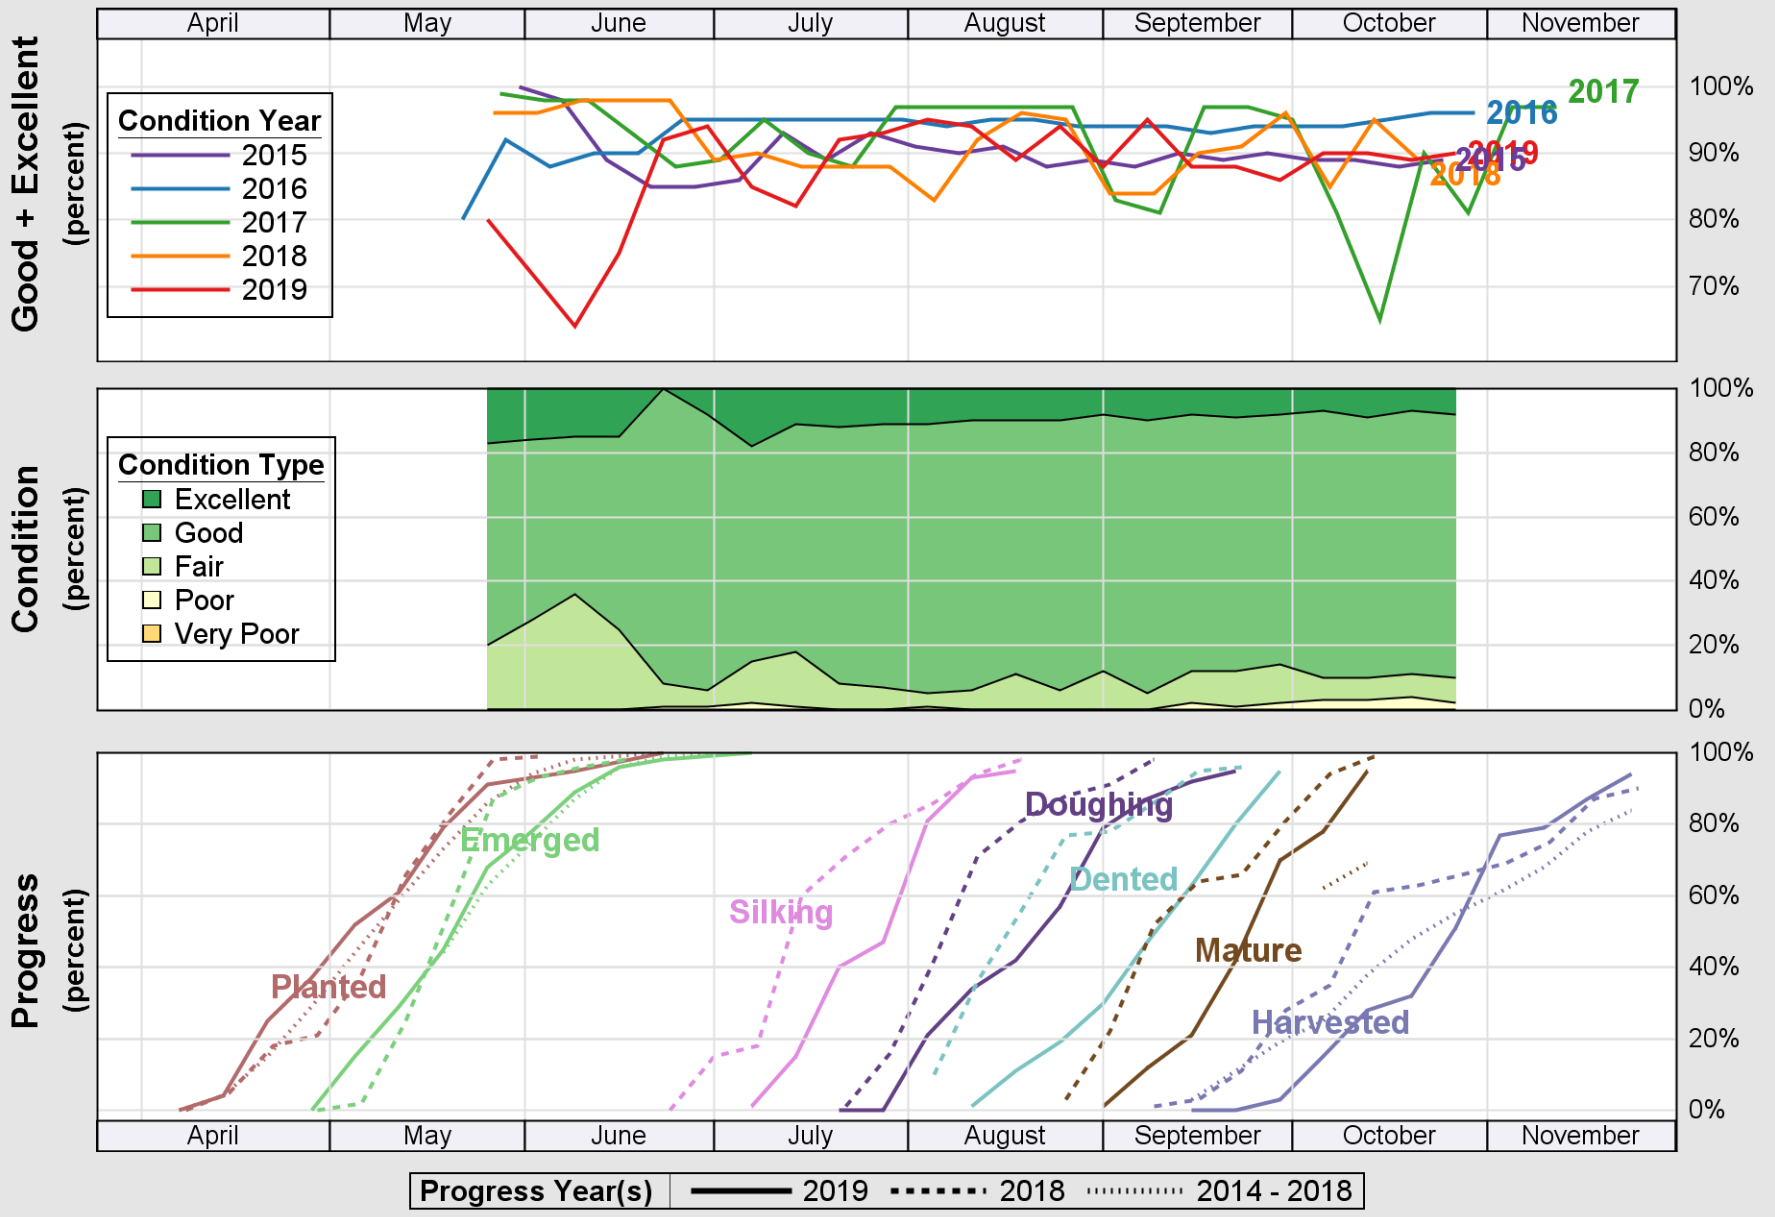

Source: National Agricultural Statistics Service (NASS), Crop Progress Report

USDA

Crop Progress and Condition: Corn in Idaho , 2019

NASS

Source: National Agricultural Statistics Service (NASS), Crop Progress Report

USDA

Crop Progress and Condition: Oats in Idaho , 2019

NASS

Source: National Agricultural Statistics Service (NASS), Crop Progress Report

Source: National Agricultural Statistics Service (NASS), Crop Progress Report

Source: National Agricultural Statistics Service (NASS), Crop Progress Report

Source: National Agricultural Statistics Service (NASS), Crop Progress Report

USDA

Crop Progress and Condition: Winter Wheat in Idaho , 2019