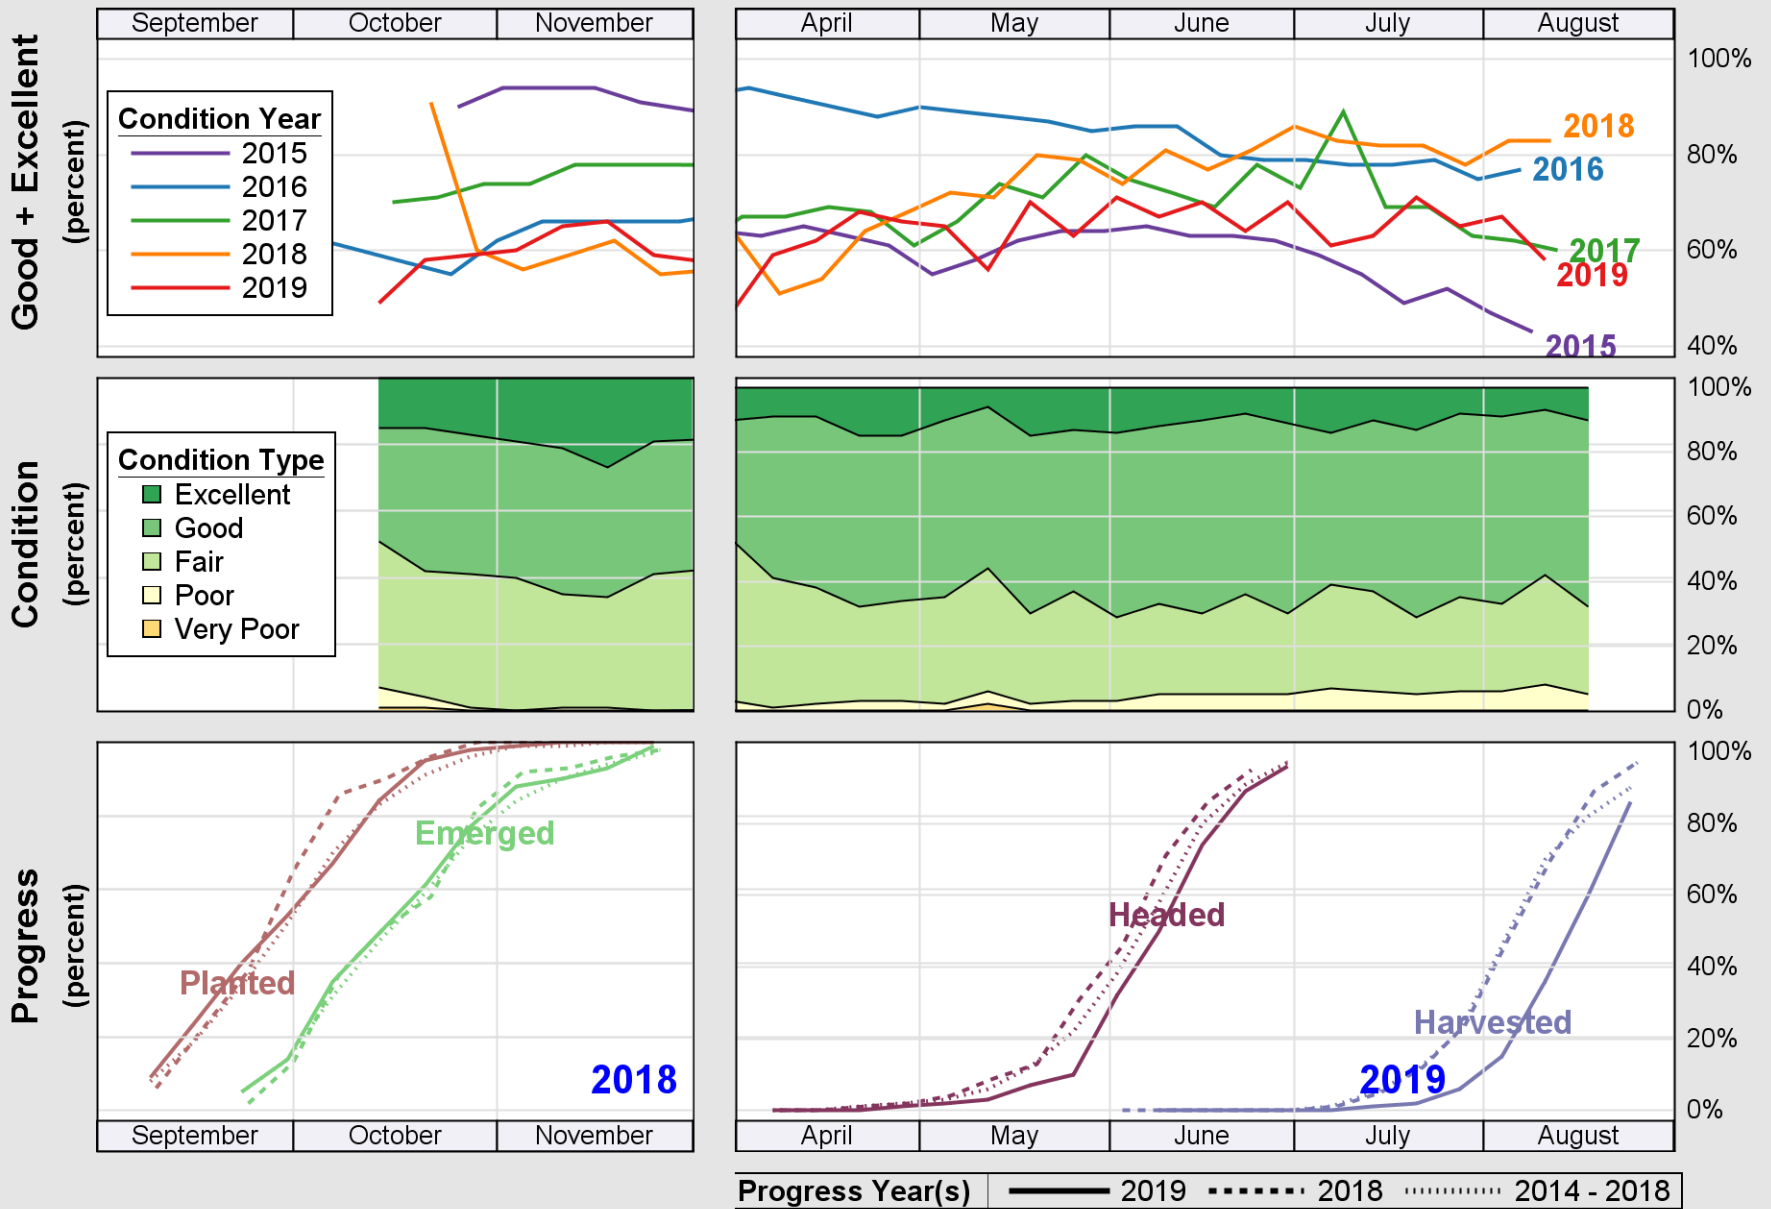

Source: National Agricultural Statistics Service (NASS), Crop Progress Report

Source: National Agricultural Statistics Service (NASS), Crop Progress Report

USDA

Crop Progress and Condition: Winter Wheat in Idaho , 2019

NASS

Source: National Agricultural Statistics Service (NASS), Crop Progress Report