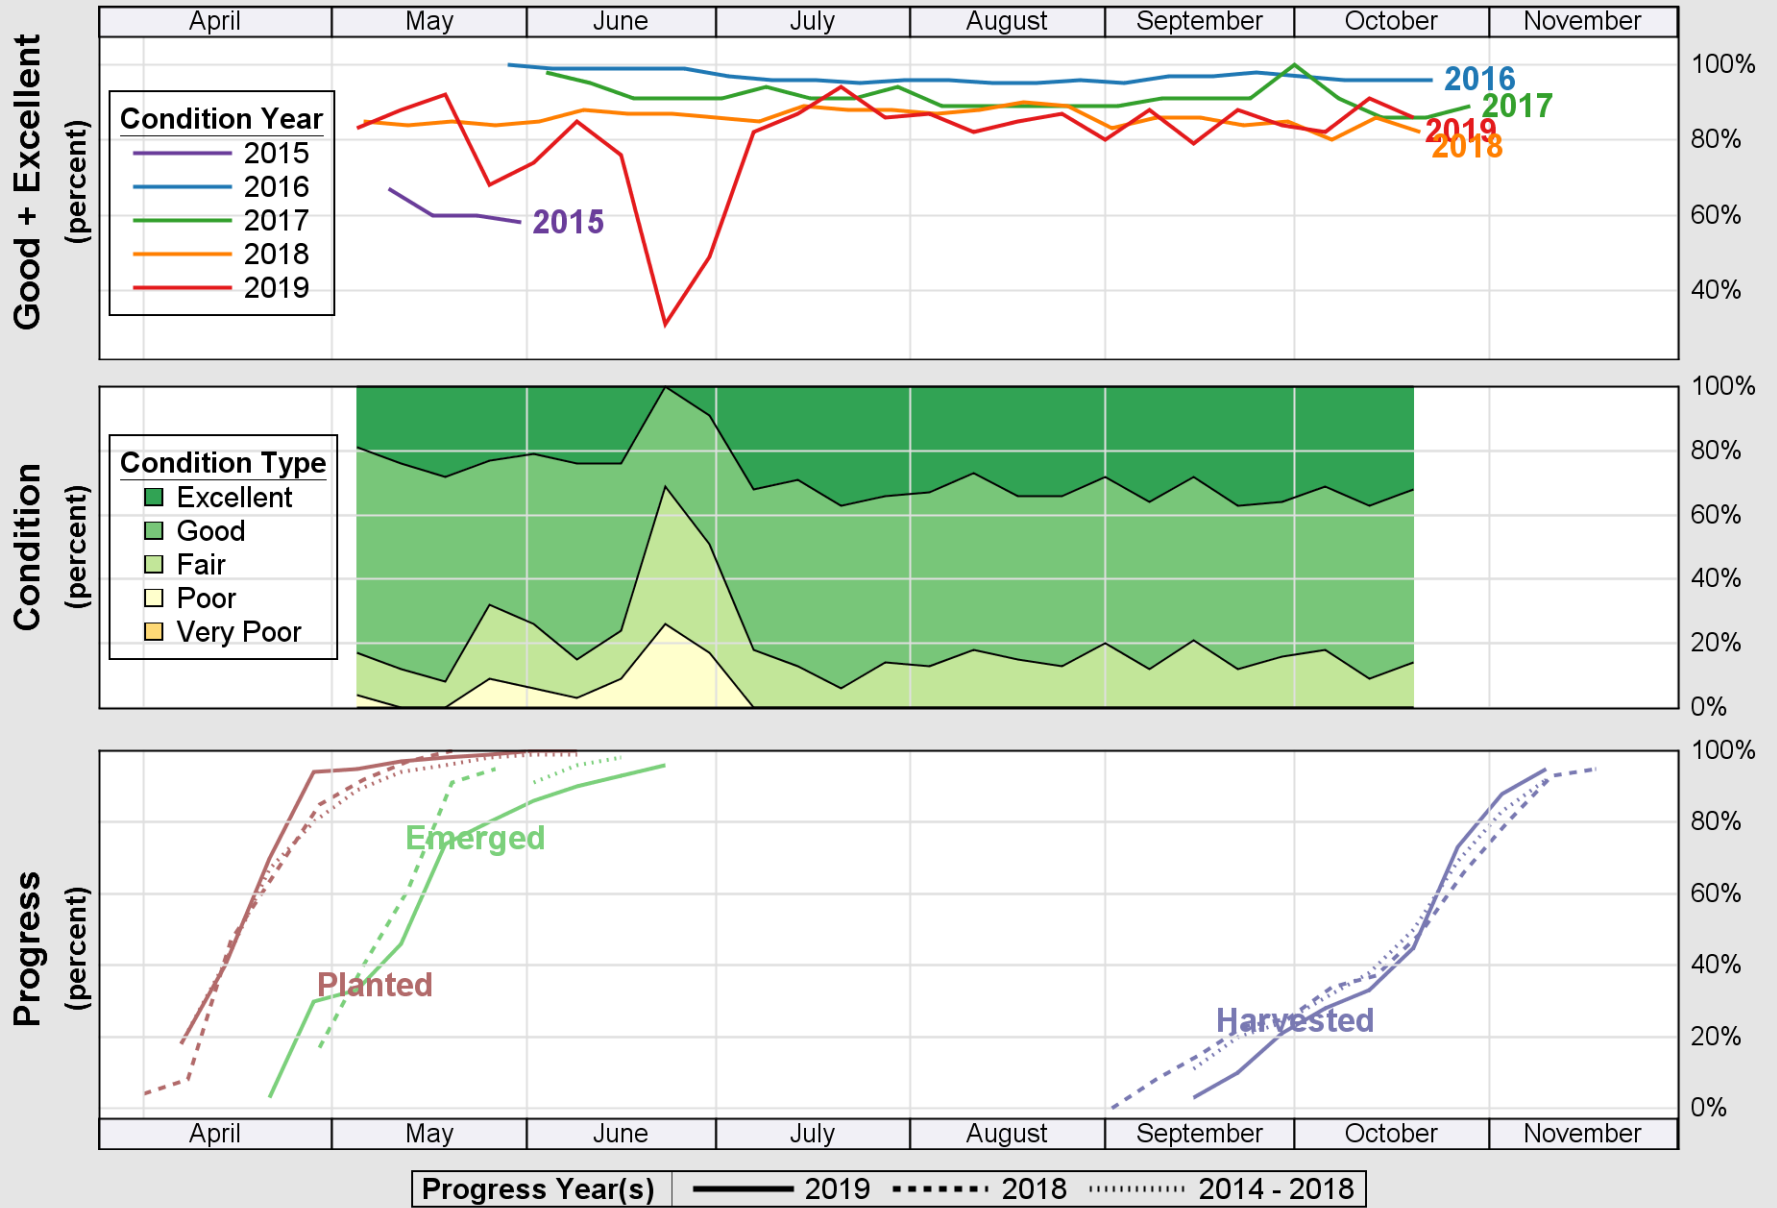

USDA

Crop Progress and Condition: Oats in Idaho , 2019

NASS

Source: National Agricultural Statistics Service (NASS), Crop Progress Report

Source: National Agricultural Statistics Service (NASS), Crop Progress Report

Source: National Agricultural Statistics Service (NASS), Crop Progress Report

Source: National Agricultural Statistics Service (NASS), Crop Progress Report

USDA

Crop Progress and Condition: Winter Wheat in Idaho , 2019