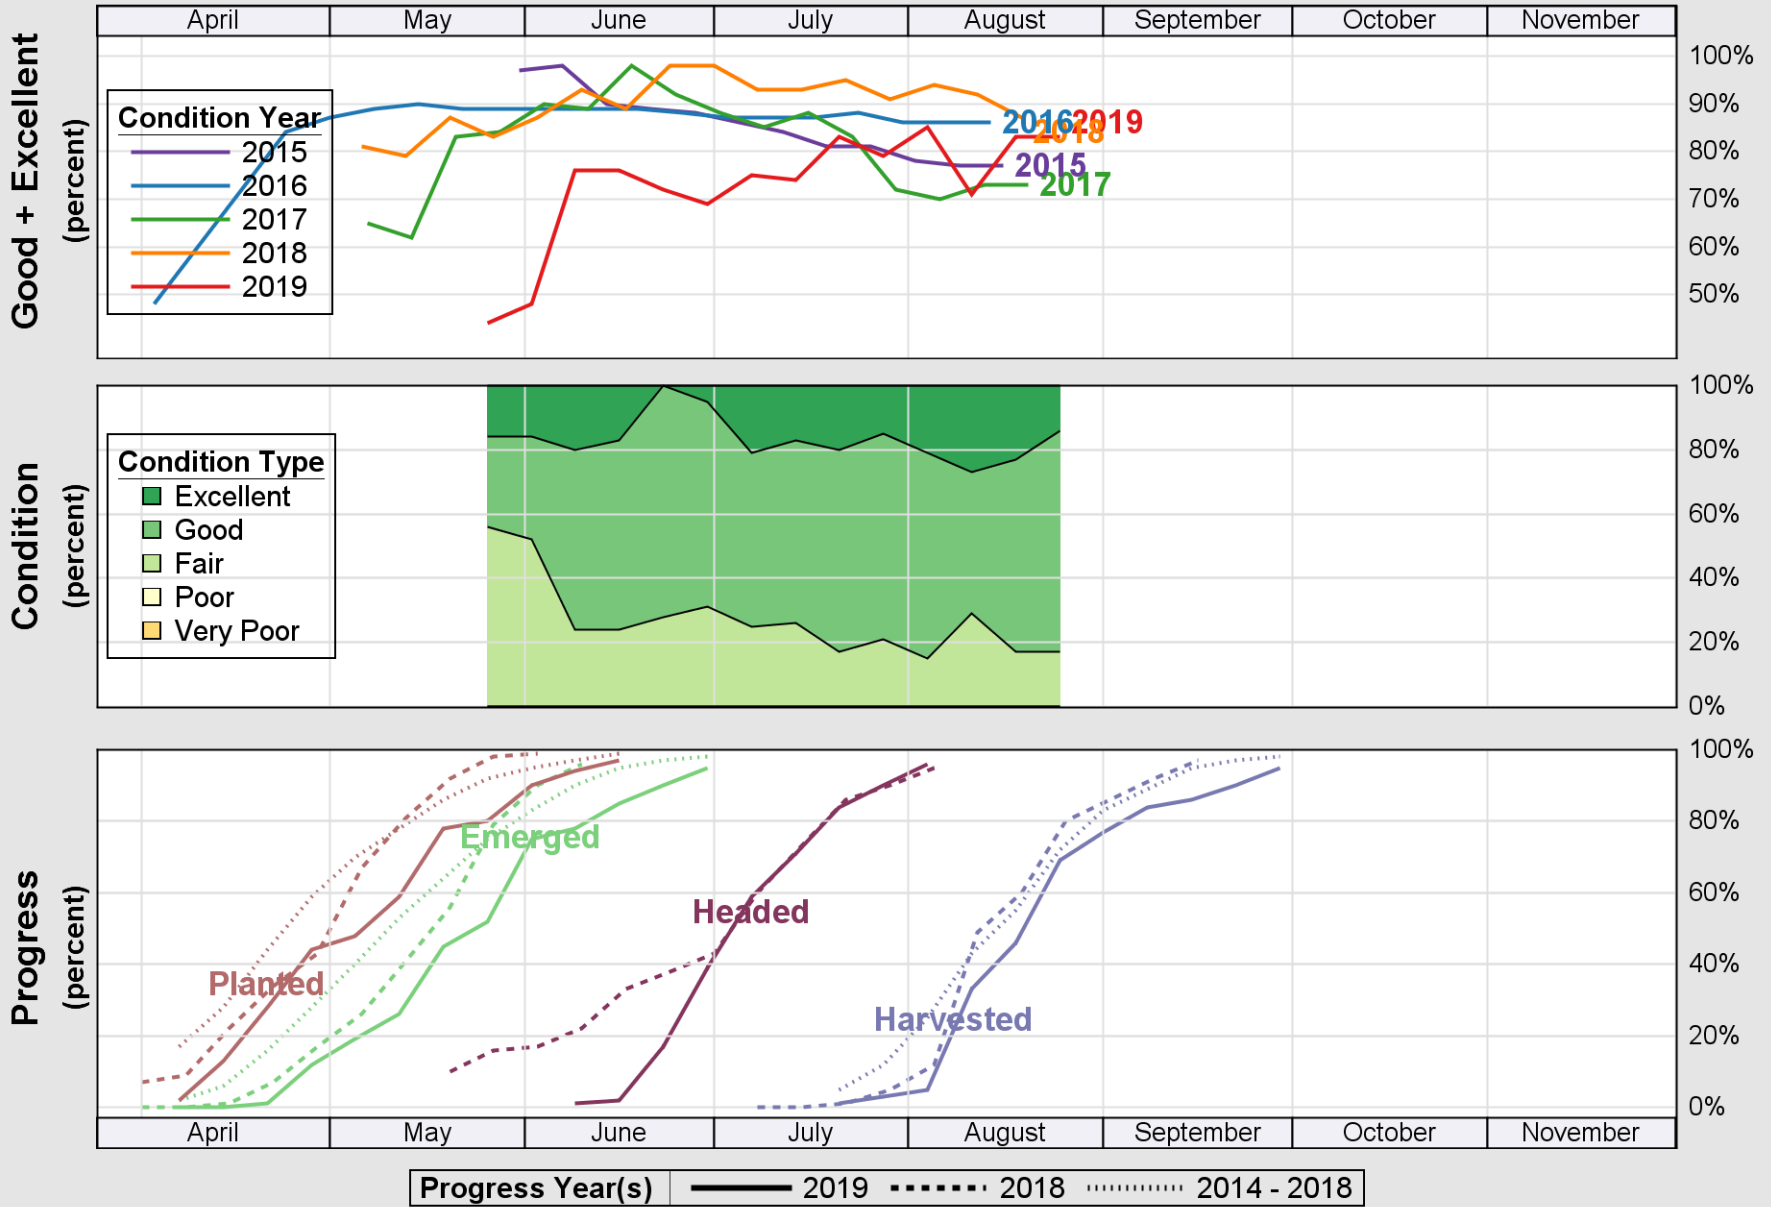

Source: National Agricultural Statistics Service (NASS), Crop Progress Report

USDA

Crop Progress and Condition: Corn in Idaho , 2019

NASS

Source: National Agricultural Statistics Service (NASS), Crop Progress Report

USDA

Crop Progress and Condition: Oats in Idaho , 2019

NASS

Source: National Agricultural Statistics Service (NASS), Crop Progress Report

Source: National Agricultural Statistics Service (NASS), Crop Progress Report

Source: National Agricultural Statistics Service (NASS), Crop Progress Report

Source: National Agricultural Statistics Service (NASS), Crop Progress Report

USDA

Crop Progress and Condition: Winter Wheat in Idaho , 2019