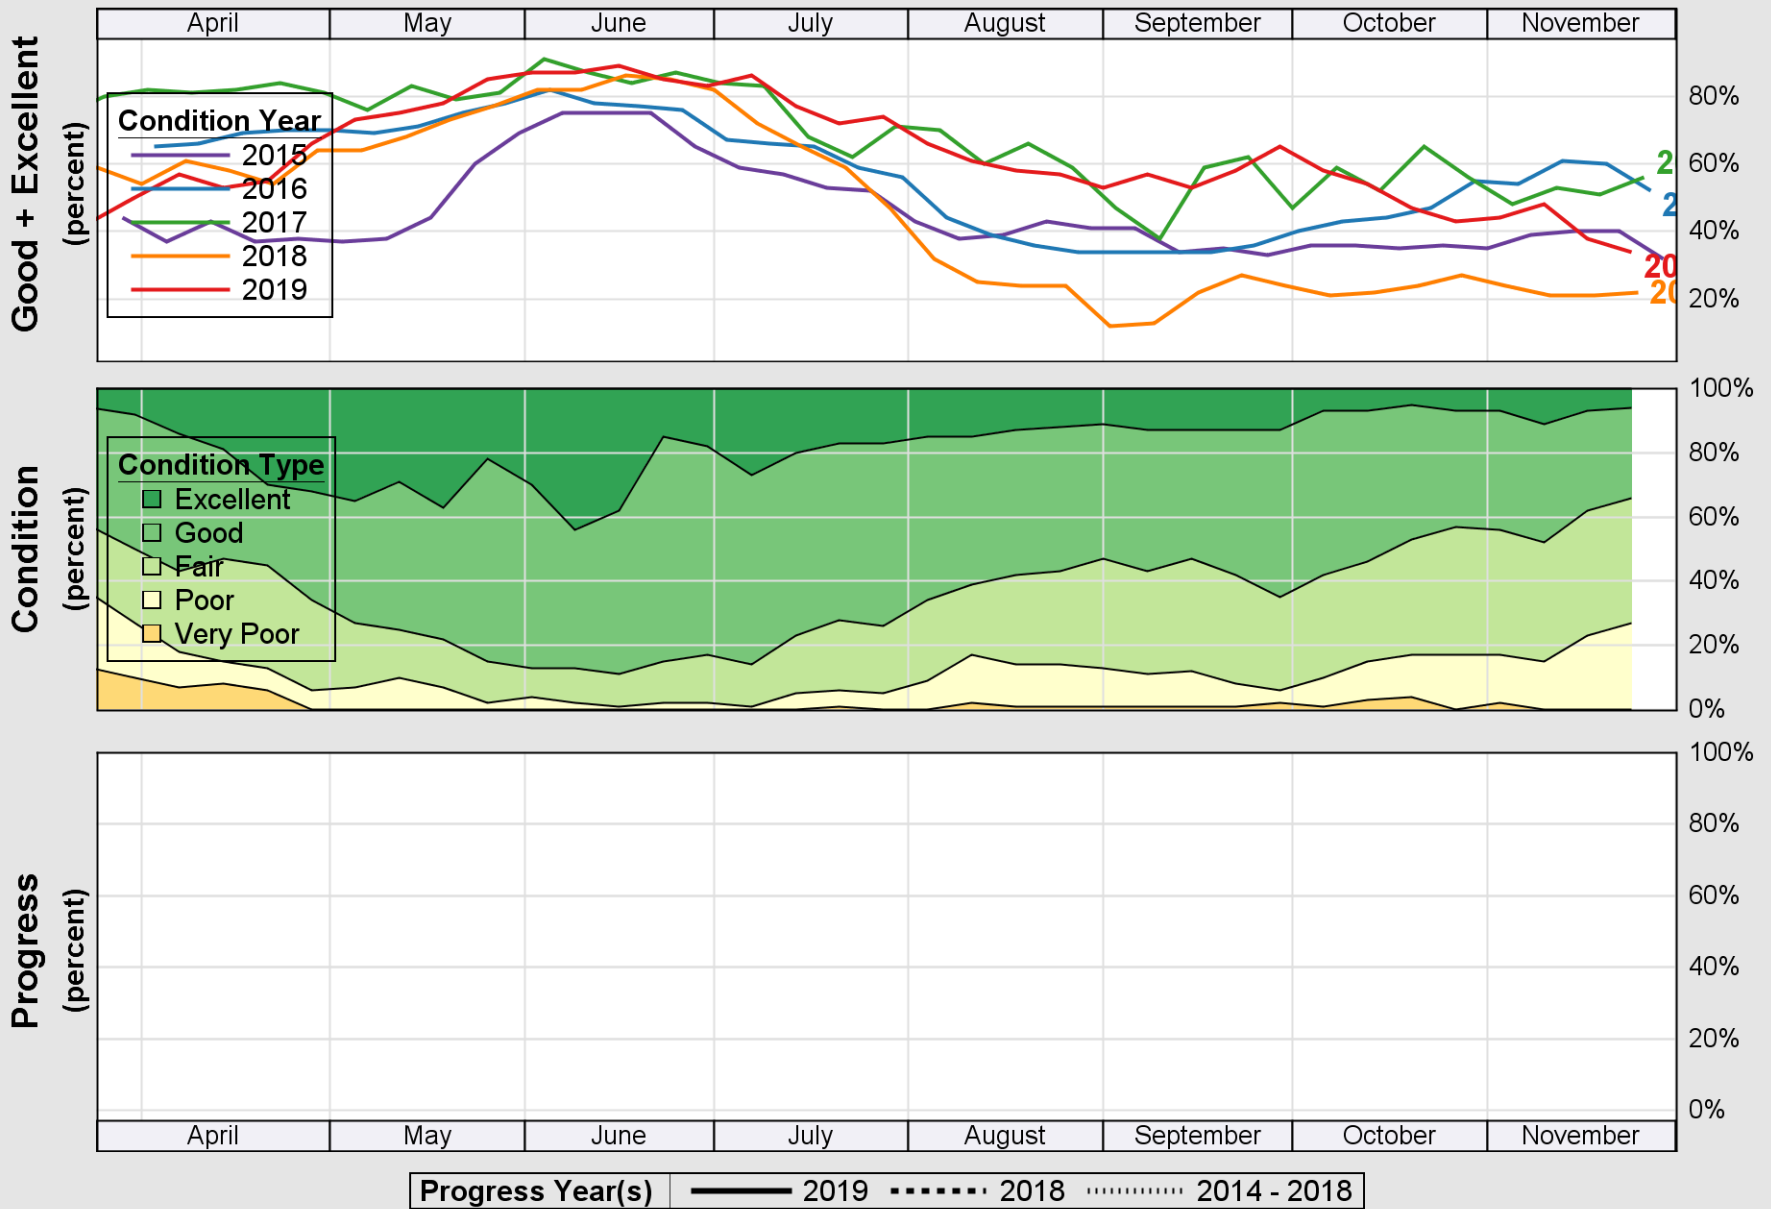

Source: National Agricultural Statistics Service (NASS), Crop Progress Report

USDA

Crop Progress and Condition: Corn in Idaho , 2019

NASS

Source: National Agricultural Statistics Service (NASS), Crop Progress Report

USDA

Crop Progress and Condition: Oats in Idaho , 2019

NASS

Source: National Agricultural Statistics Service (NASS), Crop Progress Report

Source: National Agricultural Statistics Service (NASS), Crop Progress Report

Source: National Agricultural Statistics Service (NASS), Crop Progress Report

Source: National Agricultural Statistics Service (NASS), Crop Progress Report

USDA

Crop Progress and Condition: Winter Wheat in Idaho , 2019