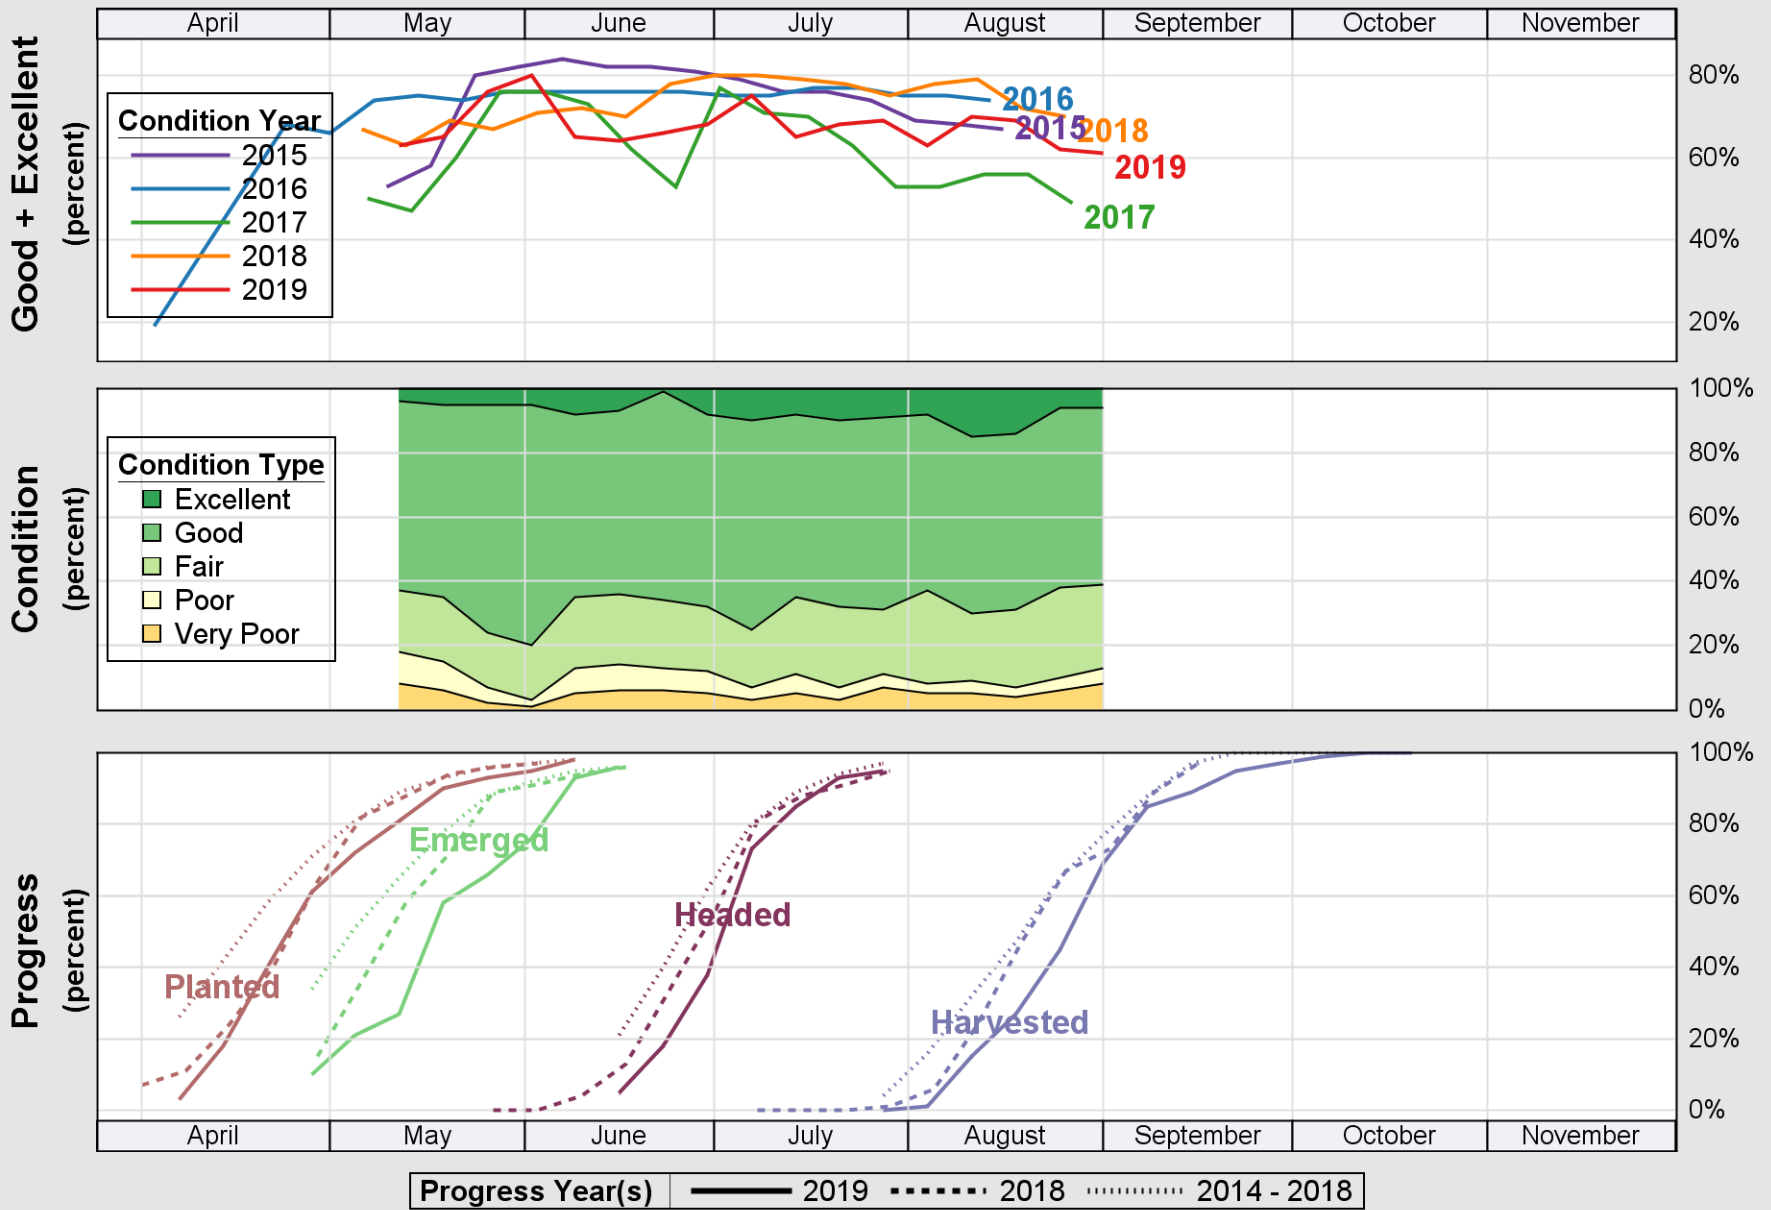

Source: National Agricultural Statistics Service (NASS), Crop Progress Report

USDA

Crop Progress and Condition: Corn in Idaho , 2019

NASS

Source: National Agricultural Statistics Service (NASS), Crop Progress Report

USDA

Crop Progress and Condition: Oats in Idaho , 2019

NASS

Source: National Agricultural Statistics Service (NASS), Crop Progress Report

Source: National Agricultural Statistics Service (NASS), Crop Progress Report

Source: National Agricultural Statistics Service (NASS), Crop Progress Report

Source: National Agricultural Statistics Service (NASS), Crop Progress Report

USDA

Crop Progress and Condition: Winter Wheat in Idaho , 2019