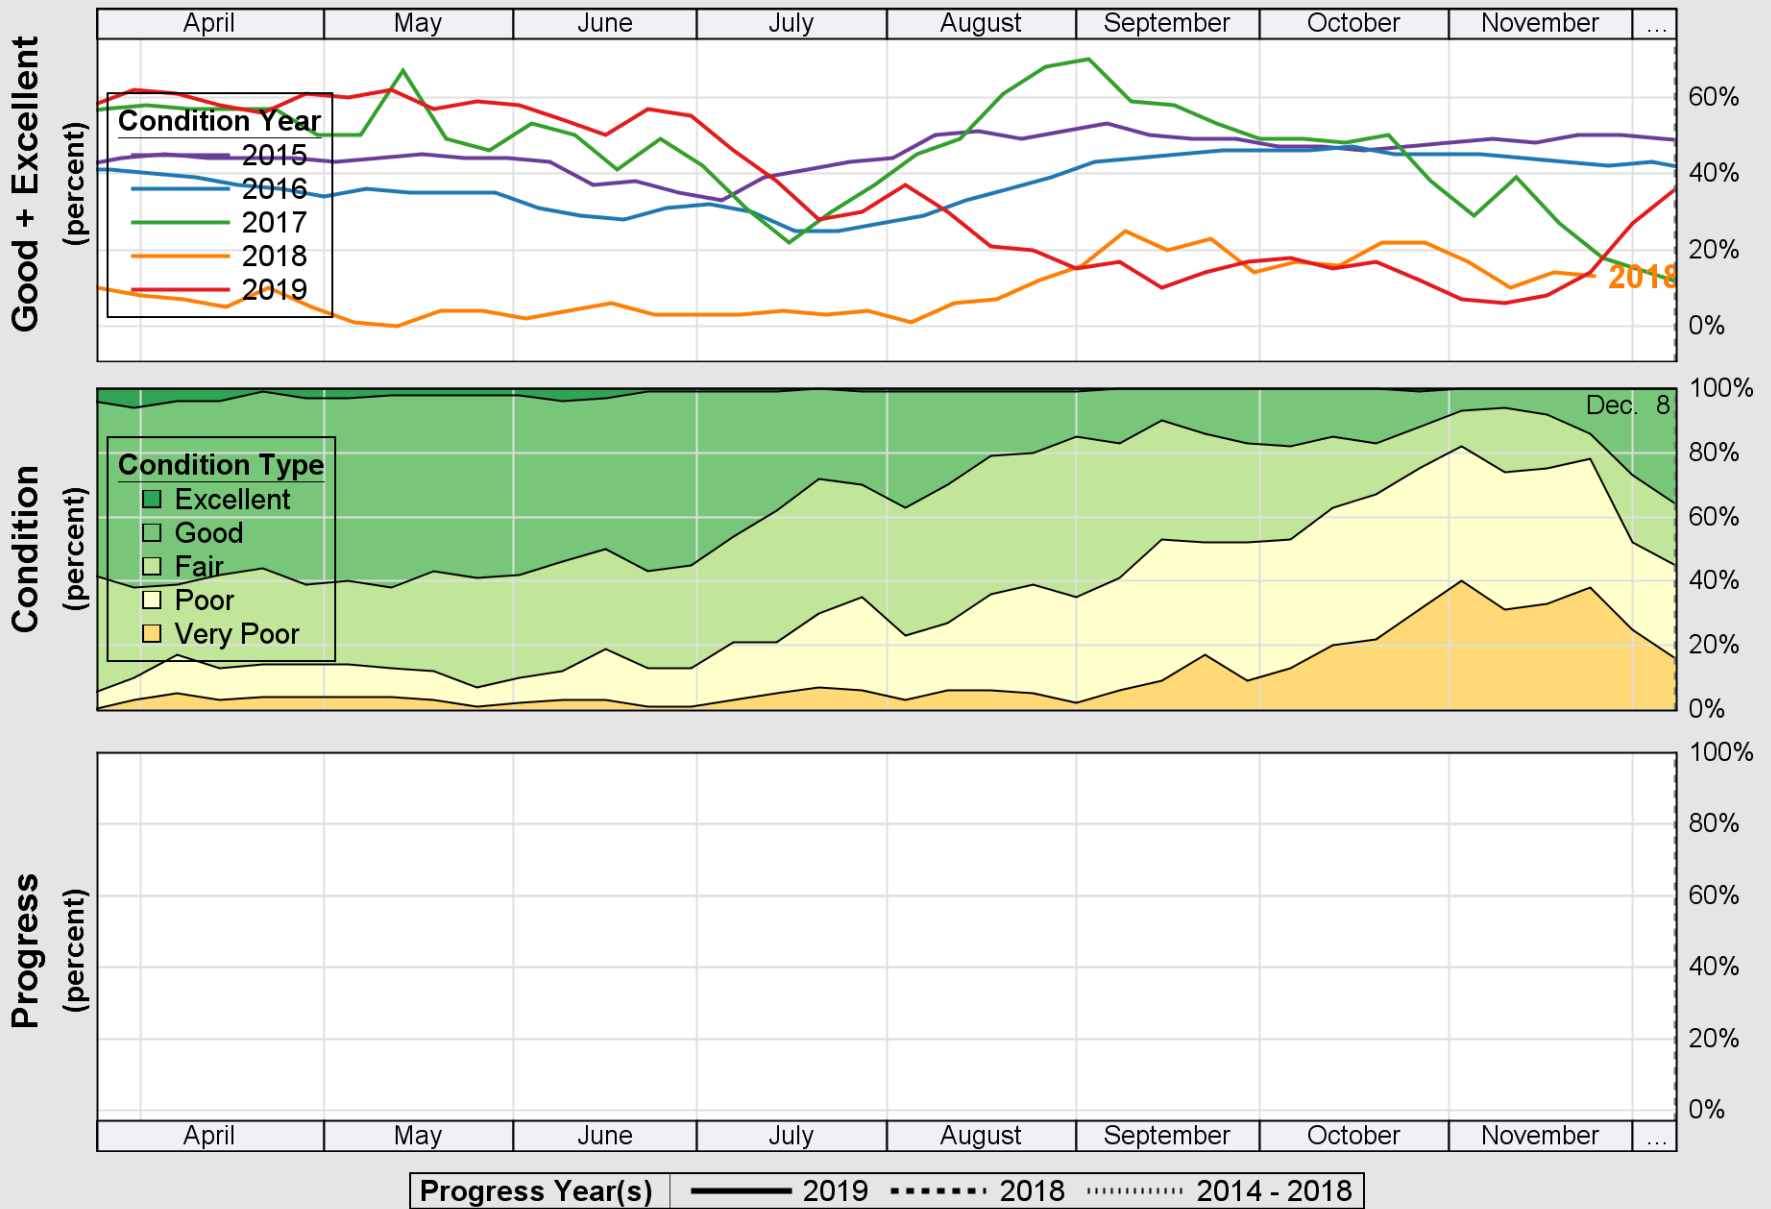

Source: National Agricultural Statistics Service (NASS), Crop Progress Report

USDA

# Crop Progress and Condition: Pasture and Range in Arizona , 2019

NASS

Source: National Agricultural Statistics Service (NASS), Crop Progress Report