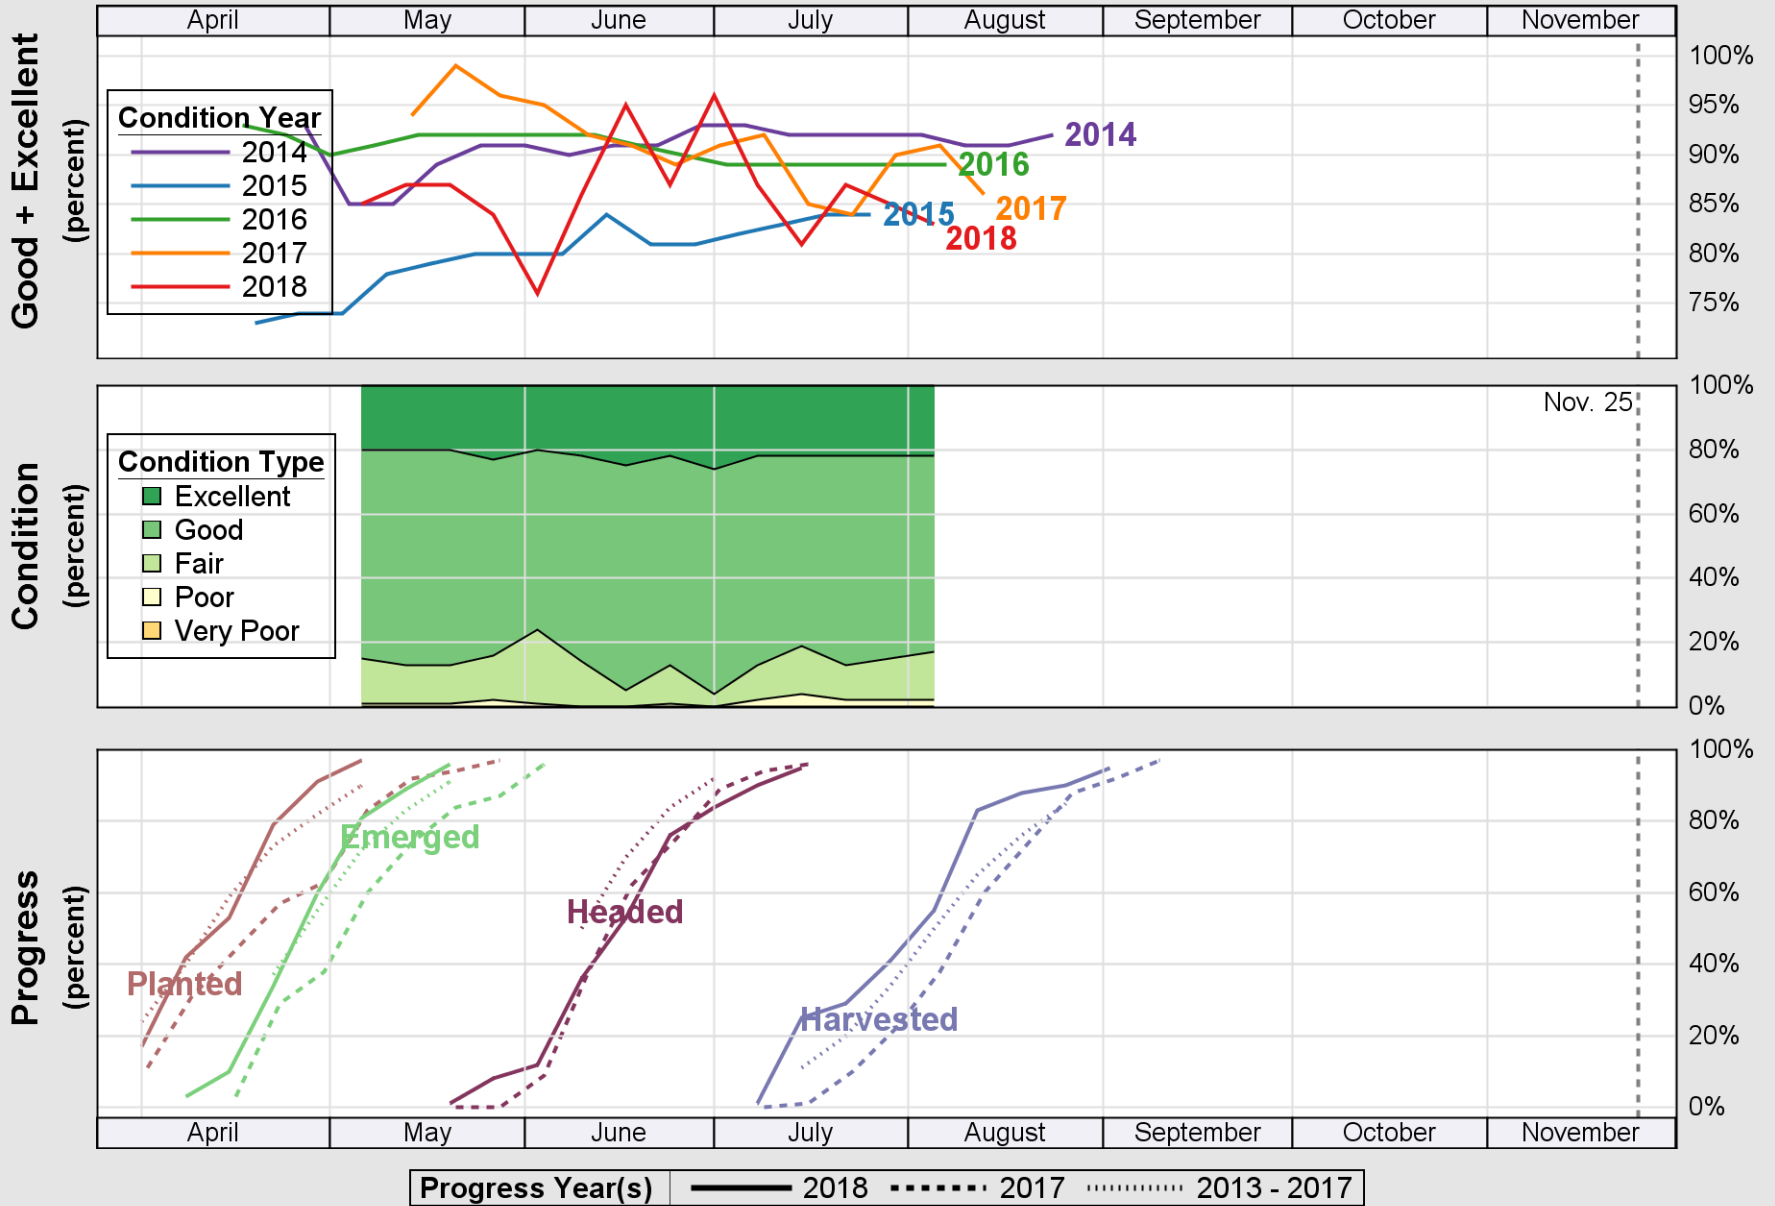

USDA

Crop Progress and Condition: Barley in Utah , 2018

NASS

Source: National Agricultural Statistics Service (NASS), Crop Progress Report

USDA

Crop Progress and Condition: Corn in Utah , 2018

NASS

Source: National Agricultural Statistics Service (NASS), Crop Progress Report

USDA

Crop Progress and Condition: Oats in Utah , 2018

NASS

Source: National Agricultural Statistics Service (NASS), Crop Progress Report

USDA

Crop Progress and Condition: Pasture and Range in Utah, 2018

NASS

Source: National Agricultural Statistics Service (NASS), Crop Progress Report

USDA

Crop Progress and Condition: Spring Wheat in Utah , 2018

NASS

Source: National Agricultural Statistics Service (NASS), Crop Progress Report