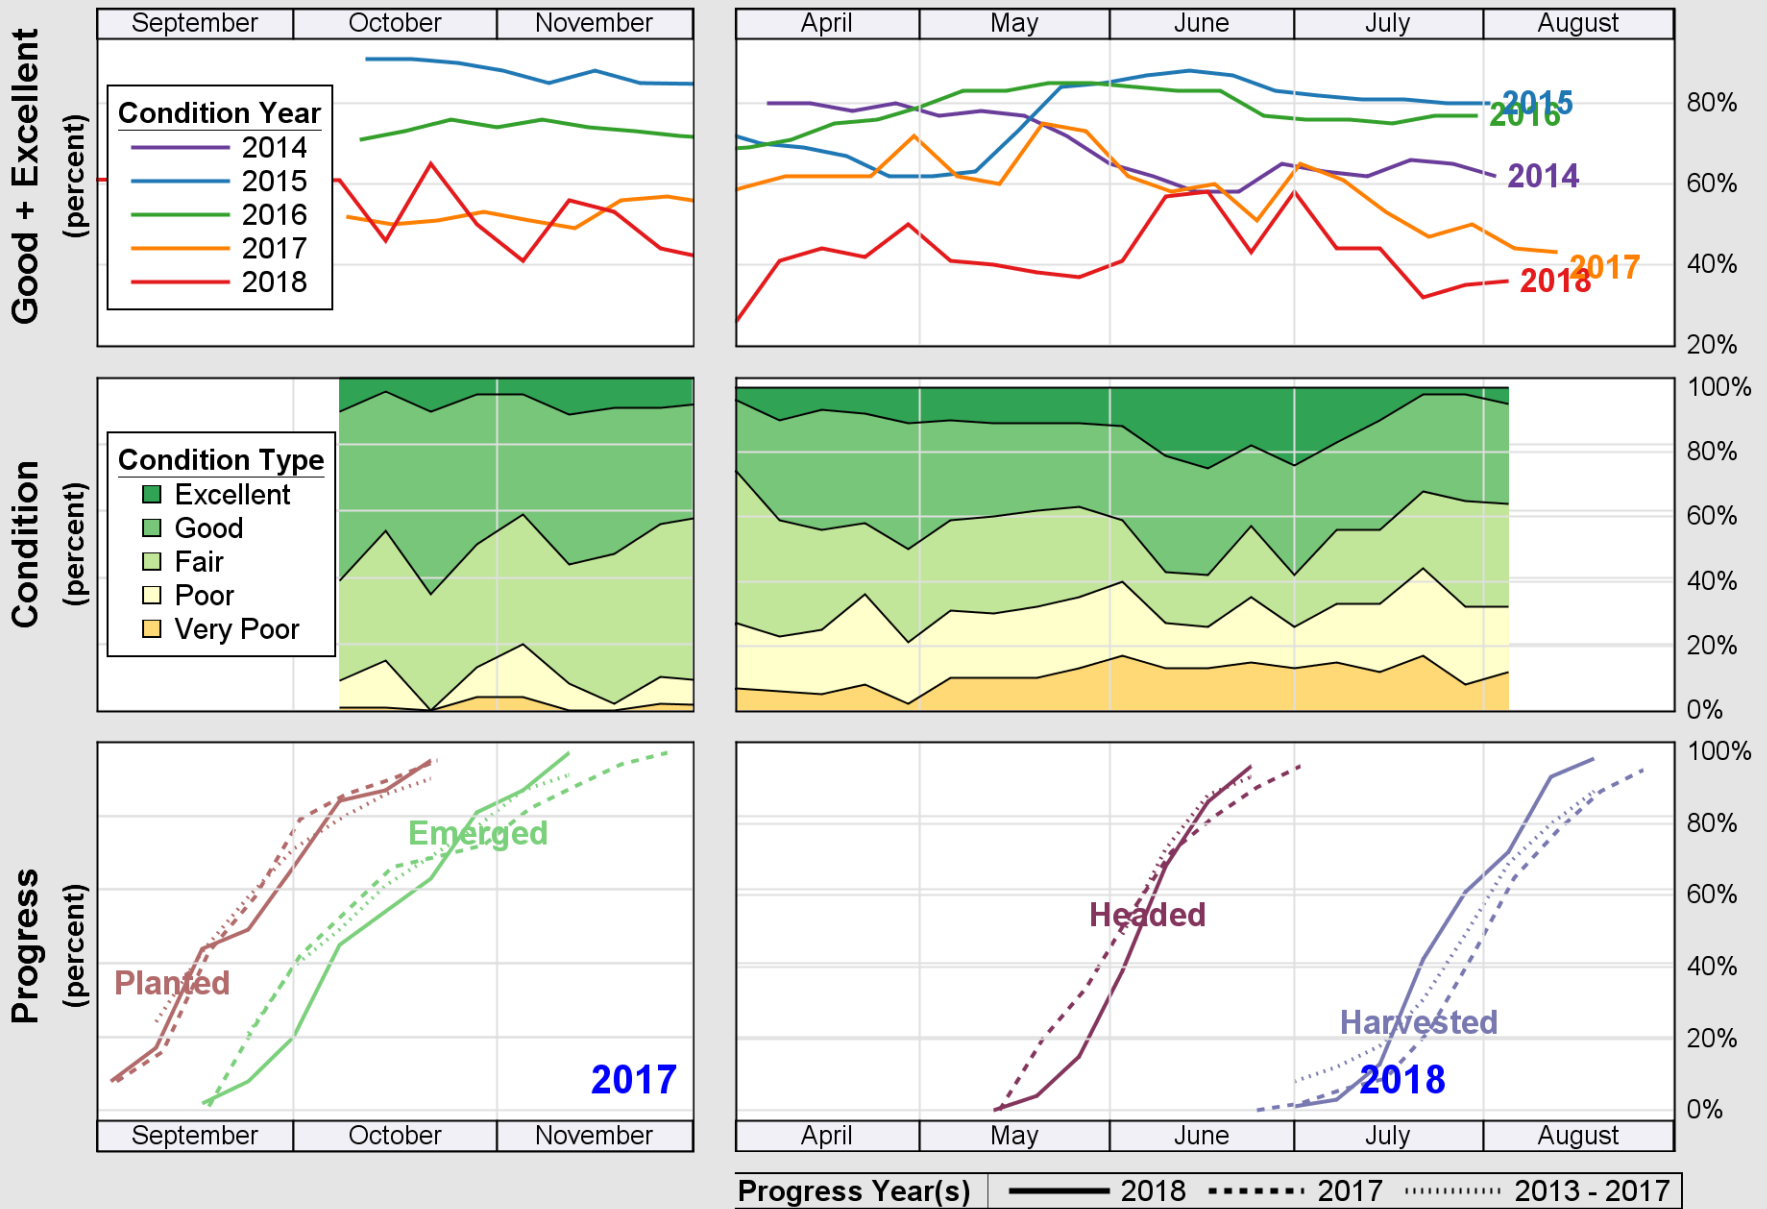

Source: National Agricultural Statistics Service (NASS), Crop Progress Report

USDA

Crop Progress and Condition: Spring Wheat in Utah , 2018

NASS

Source: National Agricultural Statistics Service (NASS), Crop Progress Report

USDA

Crop Progress and Condition: Winter Wheat in Utah , 2018

NASS

Source: National Agricultural Statistics Service (NASS), Crop Progress Report