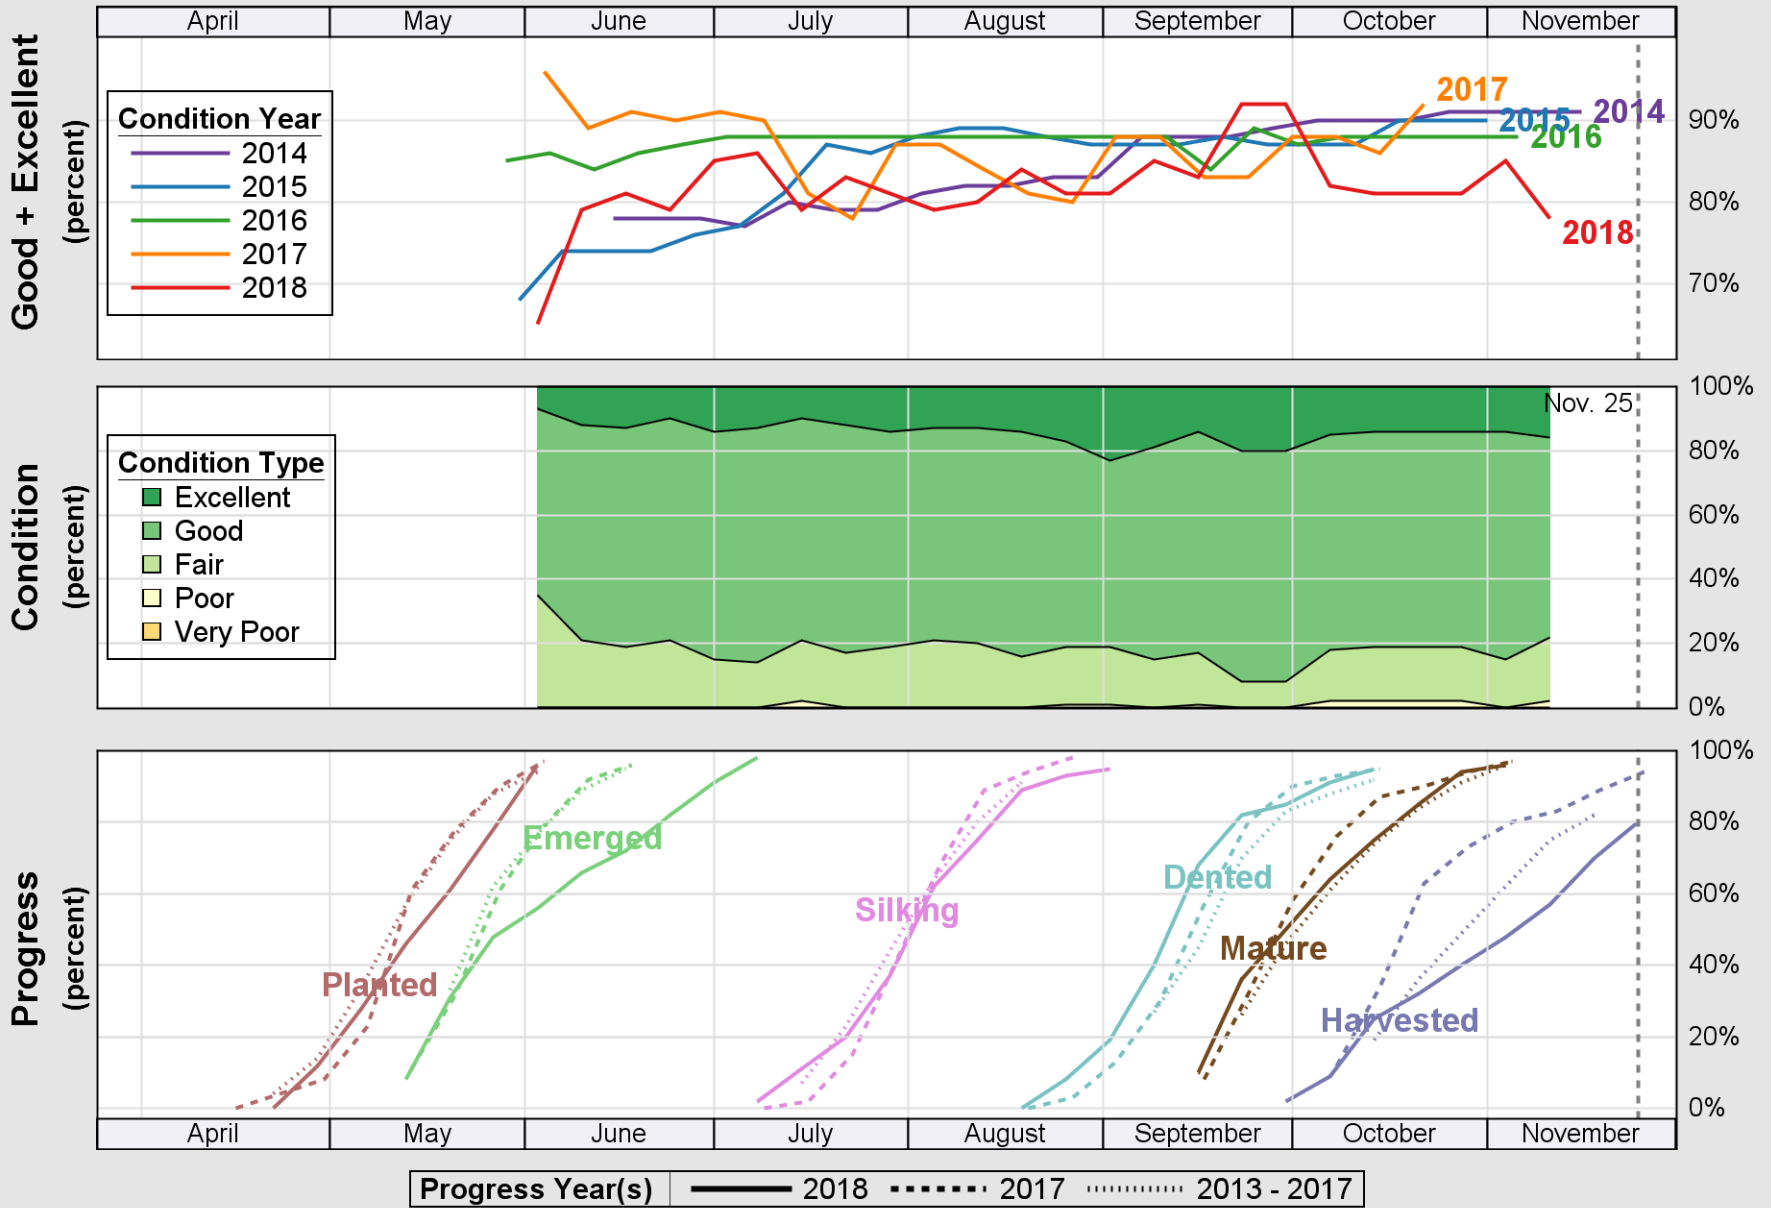

USDA

Crop Progress and Condition: Barley in Utah , 2018

NASS

Source: National Agricultural Statistics Service (NASS), Crop Progress Report

USDA

Crop Progress and Condition: Corn in Utah , 2018

NASS

Source: National Agricultural Statistics Service (NASS), Crop Progress Report

USDA

Crop Progress and Condition: Oats in Utah , 2018

NASS

Source: National Agricultural Statistics Service (NASS), Crop Progress Report

USDA

Crop Progress and Condition: Pasture and Range in Utah, 2018

NASS

Source: National Agricultural Statistics Service (NASS), Crop Progress Report

USDA

Crop Progress and Condition: Spring Wheat in Utah , 2018

NASS

Source: National Agricultural Statistics Service (NASS), Crop Progress Report