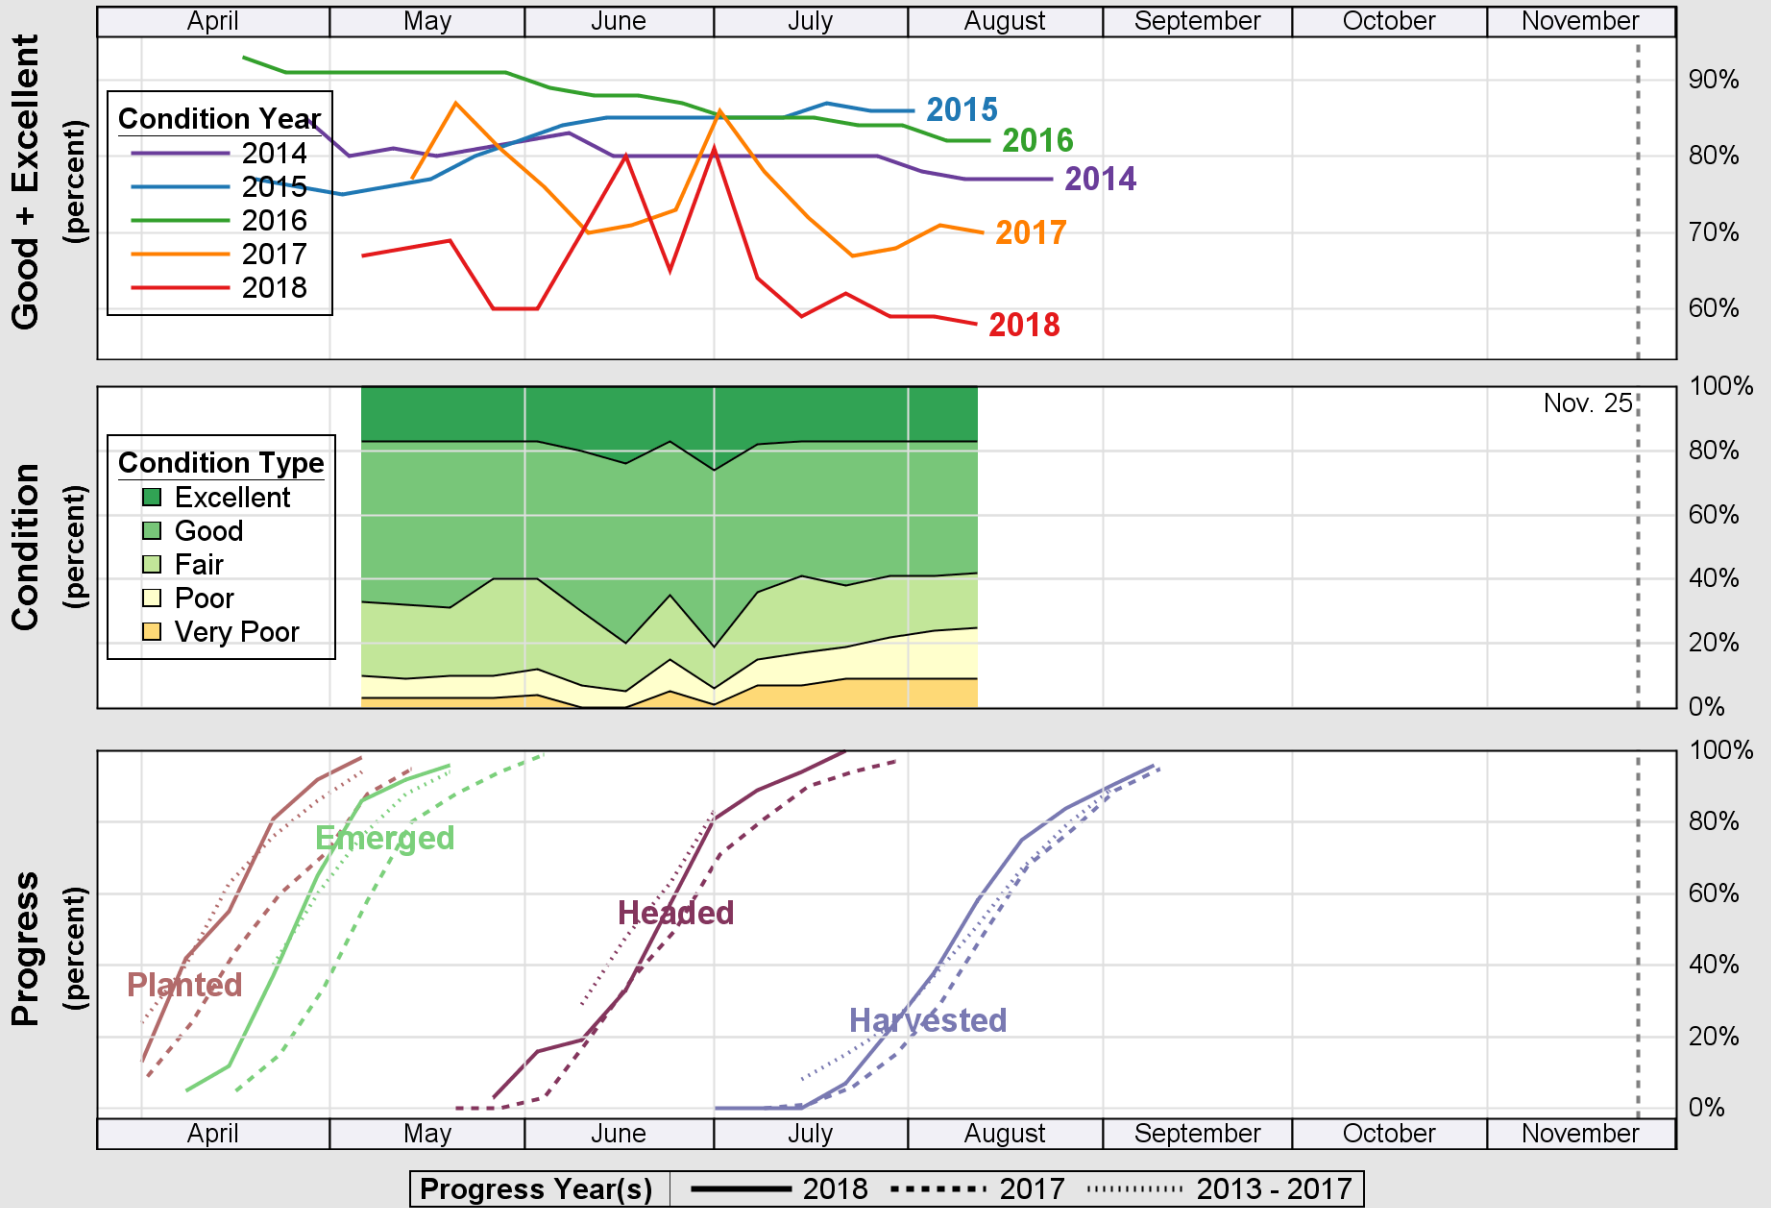

USDA

Crop Progress and Condition: Barley in Utah , 2018

NASS

Source: National Agricultural Statistics Service (NASS), Crop Progress Report

USDA

Crop Progress and Condition: Corn in Utah , 2018

NASS

Source: National Agricultural Statistics Service (NASS), Crop Progress Report

USDA

Crop Progress and Condition: Oats in Utah , 2018

NASS

Source: National Agricultural Statistics Service (NASS), Crop Progress Report

USDA

Crop Progress and Condition: Pasture and Range in Utah, 2018

NASS

Source: National Agricultural Statistics Service (NASS), Crop Progress Report

USDA

Crop Progress and Condition: Spring Wheat in Utah , 2018

NASS

Source: National Agricultural Statistics Service (NASS), Crop Progress Report