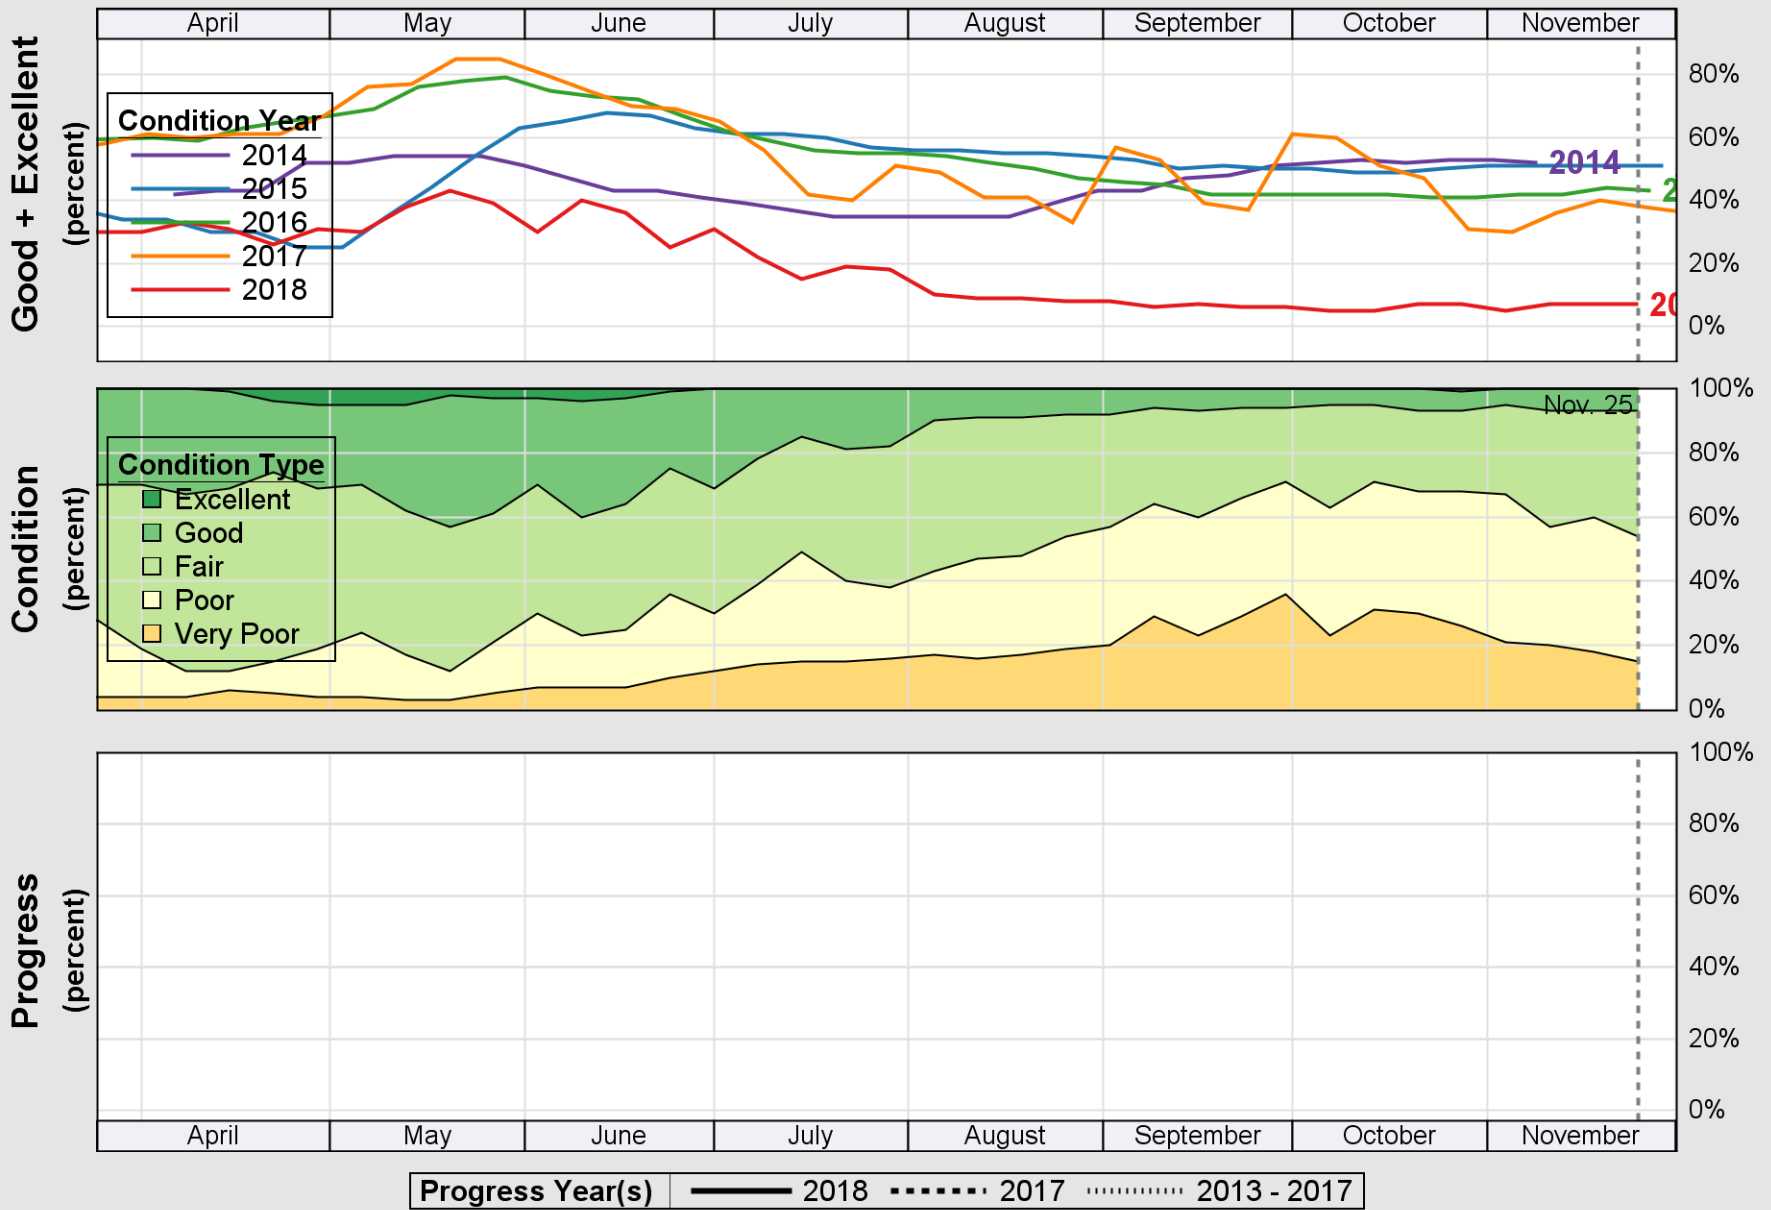

USDA

Crop Progress and Condition: Barley in Utah , 2018

NASS

Source: National Agricultural Statistics Service (NASS), Crop Progress Report

USDA

Crop Progress and Condition: Corn in Utah , 2018

NASS

Source: National Agricultural Statistics Service (NASS), Crop Progress Report

USDA

Crop Progress and Condition: Oats in Utah , 2018

NASS

Source: National Agricultural Statistics Service (NASS), Crop Progress Report

USDA

Crop Progress and Condition: Pasture and Range in Utah, 2018

NASS

Source: National Agricultural Statistics Service (NASS), Crop Progress Report

USDA

Crop Progress and Condition: Spring Wheat in Utah , 2018

NASS

Source: National Agricultural Statistics Service (NASS), Crop Progress Report