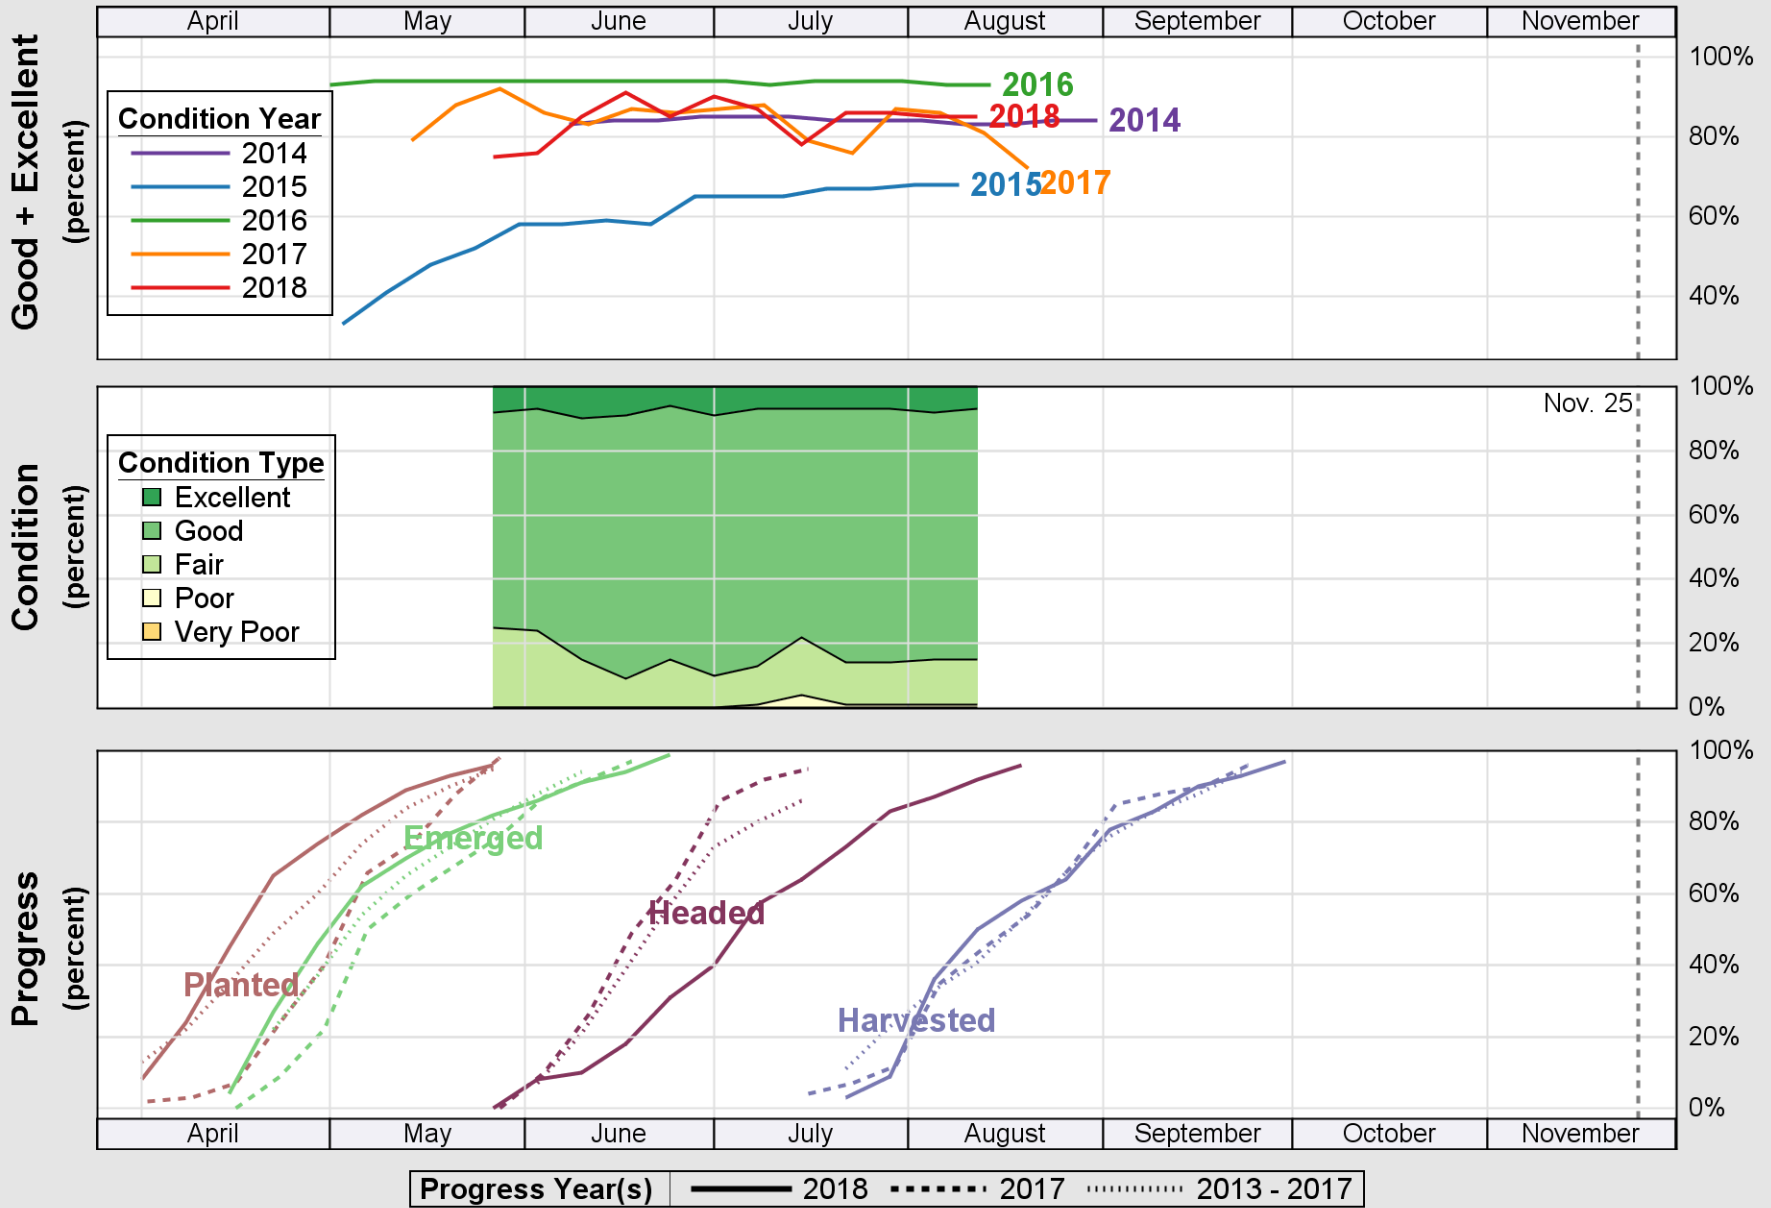

USDA

Crop Progress and Condition: Barley in Utah , 2018

NASS

Source: National Agricultural Statistics Service (NASS), Crop Progress Report

USDA

Crop Progress and Condition: Corn in Utah , 2018

NASS

Source: National Agricultural Statistics Service (NASS), Crop Progress Report

USDA

Crop Progress and Condition: Oats in Utah , 2018

NASS

Source: National Agricultural Statistics Service (NASS), Crop Progress Report

USDA

Crop Progress and Condition: Pasture and Range in Utah, 2018

NASS

Source: National Agricultural Statistics Service (NASS), Crop Progress Report

USDA

Crop Progress and Condition: Spring Wheat in Utah , 2018

NASS

Source: National Agricultural Statistics Service (NASS), Crop Progress Report