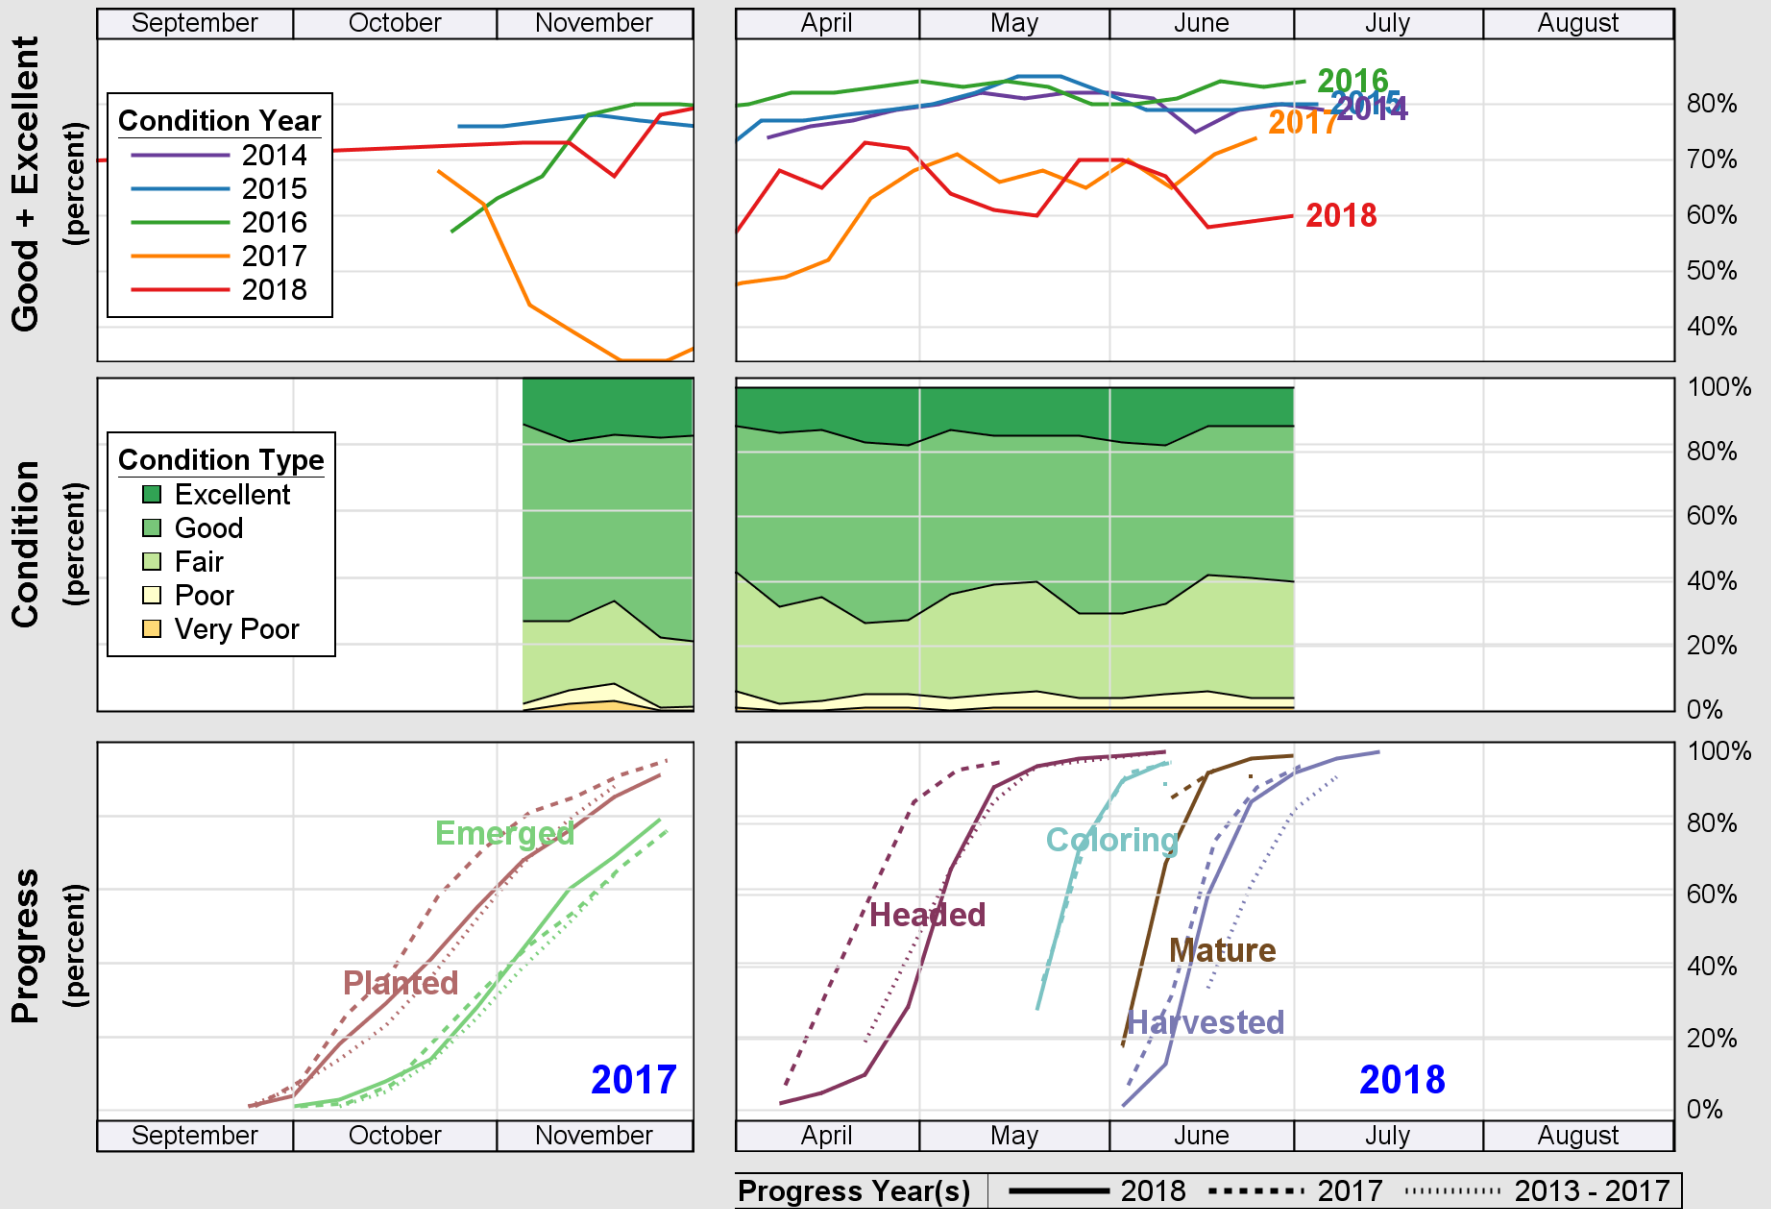

USDA

Crop Progress and Condition: Corn in Tennessee , 2018

NASS

Source: National Agricultural Statistics Service (NASS), Crop Progress Report

USDA

Crop Progress and Condition: Cotton in Tennessee , 2018

NASS

USDA

Crop Progress and Condition: Soybeans in Tennessee , 2018

NASS

Source: National Agricultural Statistics Service (NASS), Crop Progress Report

USDA

Crop Progress and Condition: Winter Wheat in Tennessee , 2018

NASS

Source: National Agricultural Statistics Service (NASS), Crop Progress Report