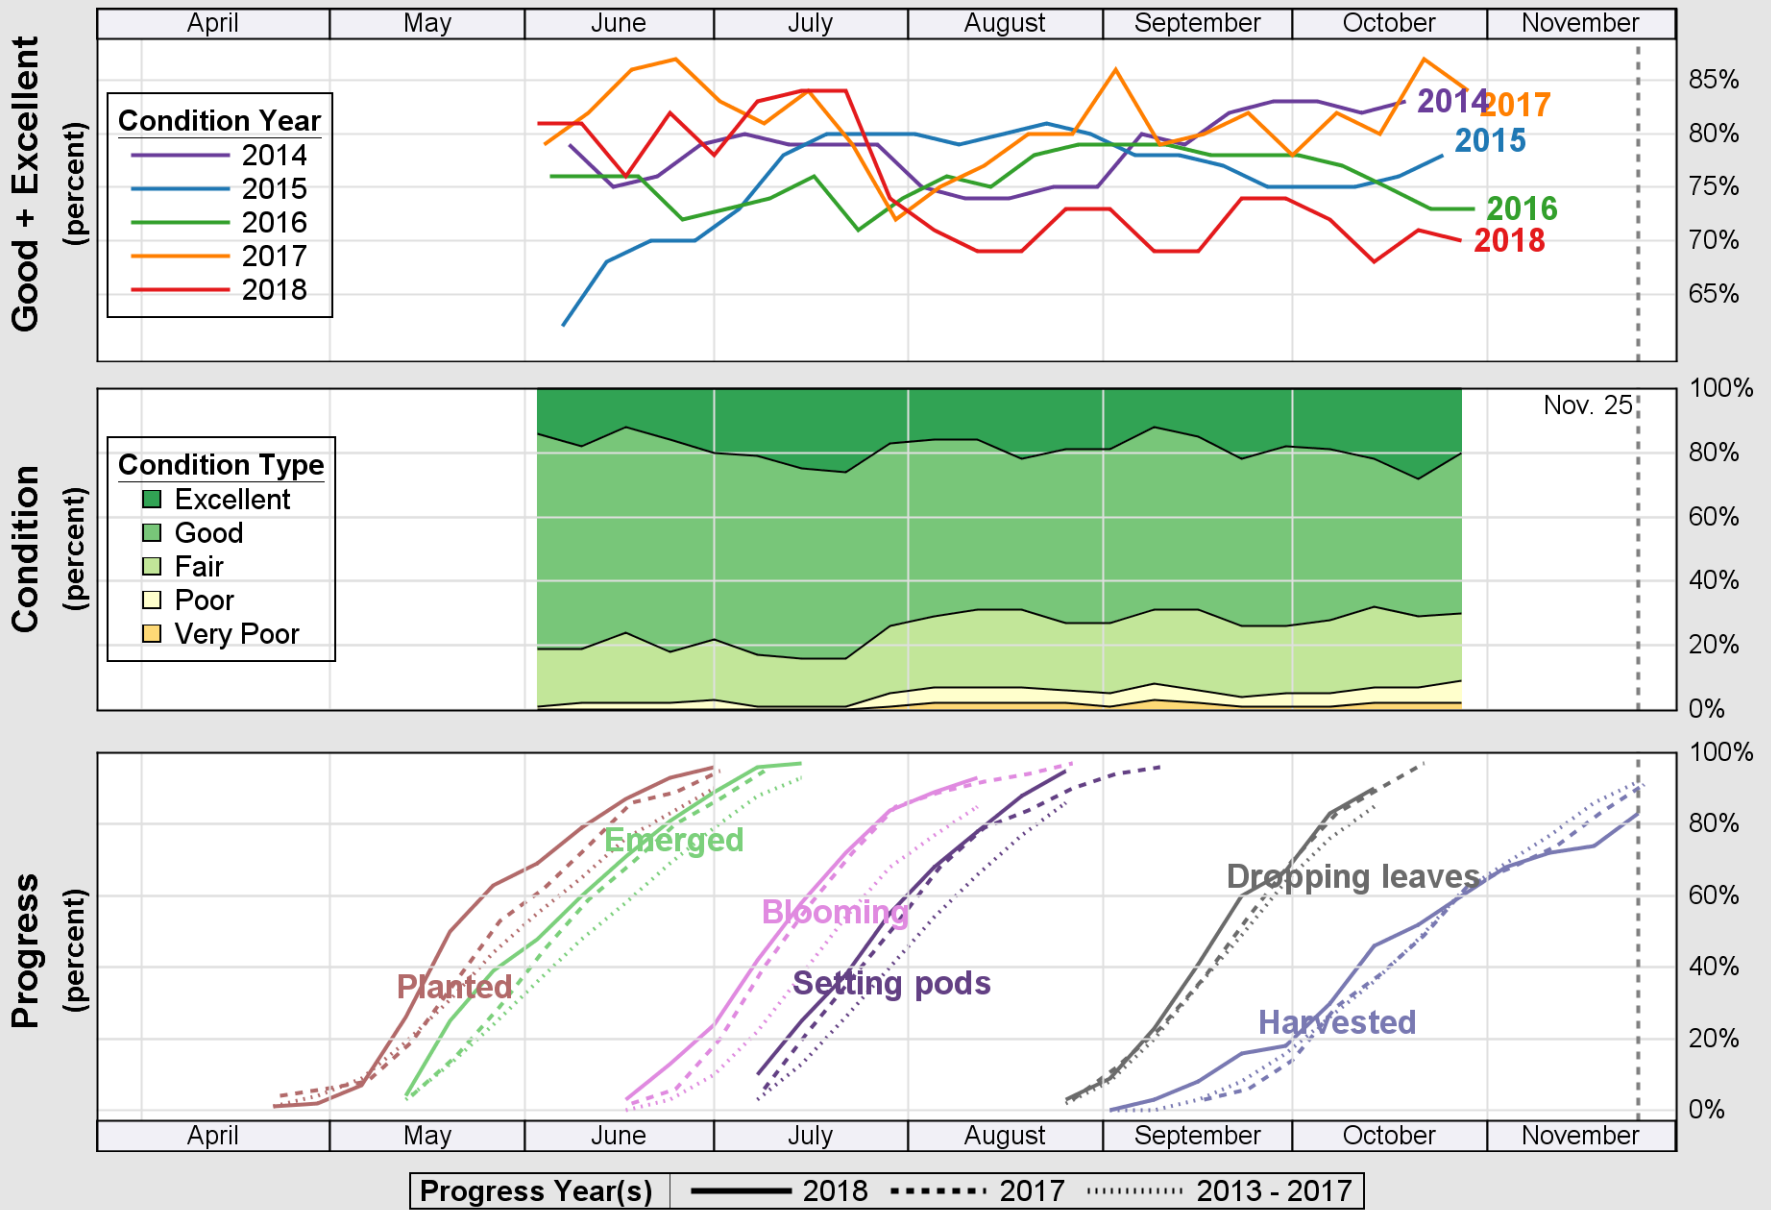

USDA

Crop Progress and Condition: Corn in Tennessee , 2018

NASS

Source: National Agricultural Statistics Service (NASS), Crop Progress Report

USDA

Crop Progress and Condition: Cotton in Tennessee , 2018

NASS

Source: National Agricultural Statistics Service (NASS), Crop Progress Report

USDA

Crop Progress and Condition: Pasture and Range in Tennessee , 2018

NASS

Source: National Agricultural Statistics Service (NASS), Crop Progress Report

USDA

Crop Progress and Condition: Soybeans in Tennessee , 2018

NASS

Source: National Agricultural Statistics Service (NASS), Crop Progress Report

USDA

Crop Progress and Condition: Winter Wheat in Tennessee , 2018