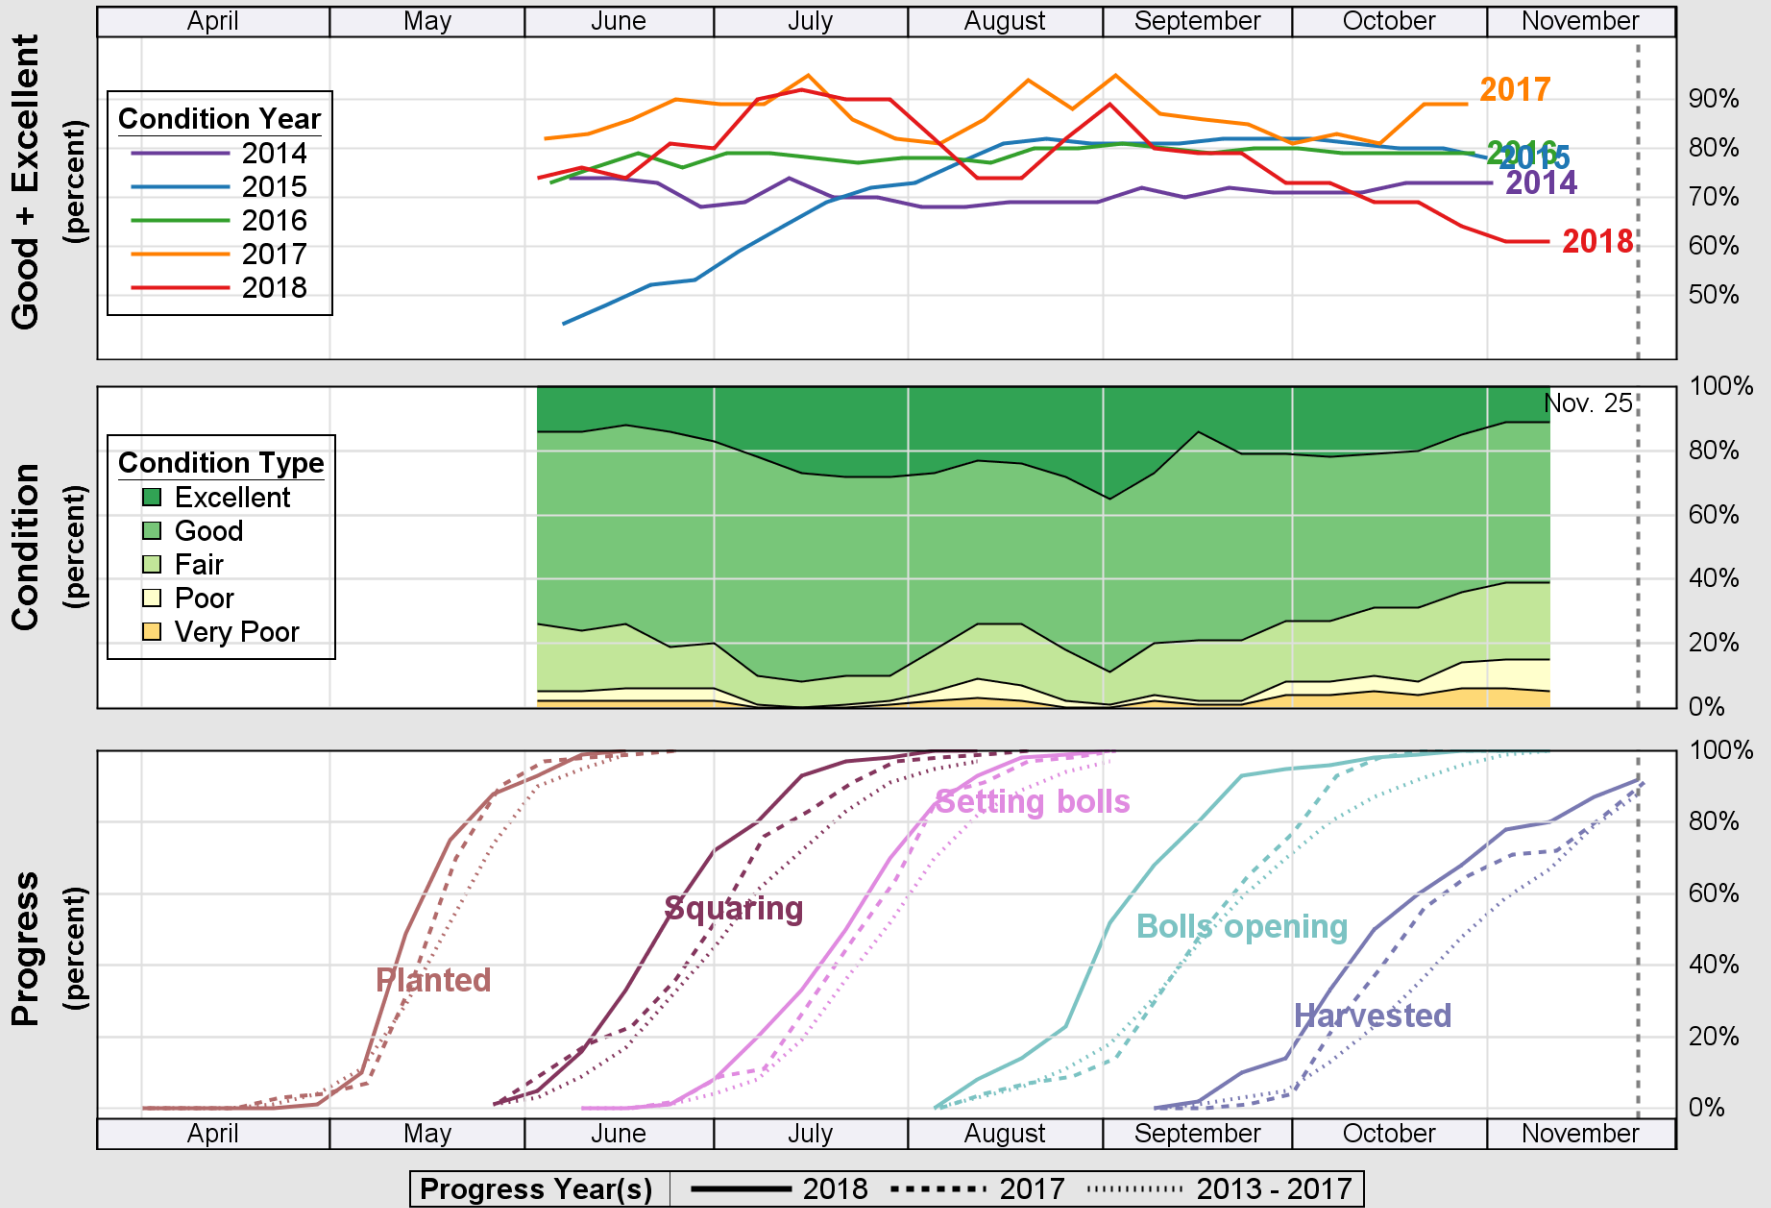

USDA

Crop Progress and Condition: Corn in Tennessee , 2018

NASS

Source: National Agricultural Statistics Service (NASS), Crop Progress Report

USDA

Crop Progress and Condition: Cotton in Tennessee , 2018

NASS

Source: National Agricultural Statistics Service (NASS), Crop Progress Report

USDA

Crop Progress and Condition: Pasture and Range in Tennessee , 2018

NASS

Source: National Agricultural Statistics Service (NASS), Crop Progress Report

USDA

Crop Progress and Condition: Soybeans in Tennessee , 2018

NASS

Source: National Agricultural Statistics Service (NASS), Crop Progress Report

USDA

Crop Progress and Condition: Winter Wheat in Tennessee , 2018