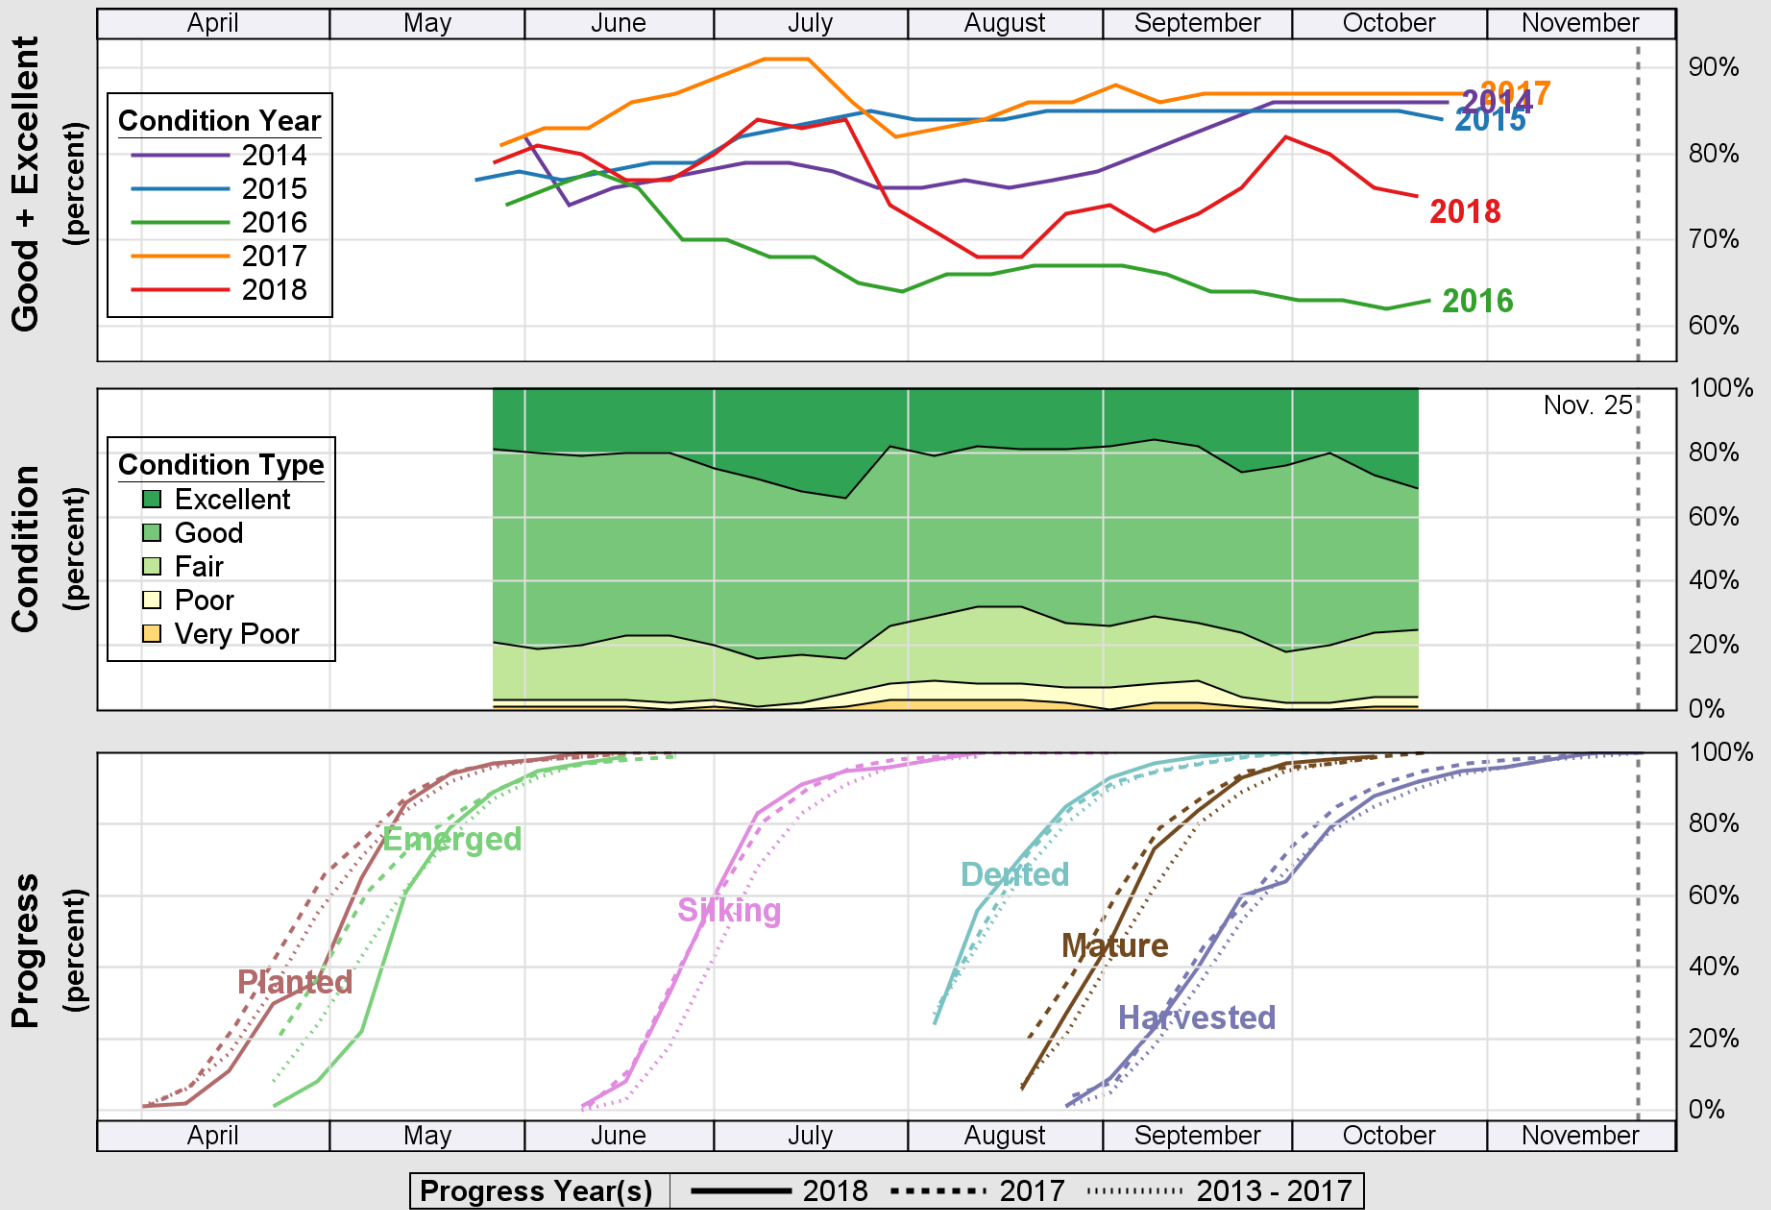

USDA

Crop Progress and Condition: Corn in Tennessee , 2018

NASS

Source: National Agricultural Statistics Service (NASS), Crop Progress Report

USDA

Crop Progress and Condition: Cotton in Tennessee , 2018

NASS

Source: National Agricultural Statistics Service (NASS), Crop Progress Report

USDA

Crop Progress and Condition: Pasture and Range in Tennessee , 2018

NASS

Source: National Agricultural Statistics Service (NASS), Crop Progress Report

USDA

Crop Progress and Condition: Soybeans in Tennessee , 2018

NASS

Source: National Agricultural Statistics Service (NASS), Crop Progress Report

USDA

Crop Progress and Condition: Winter Wheat in Tennessee , 2018