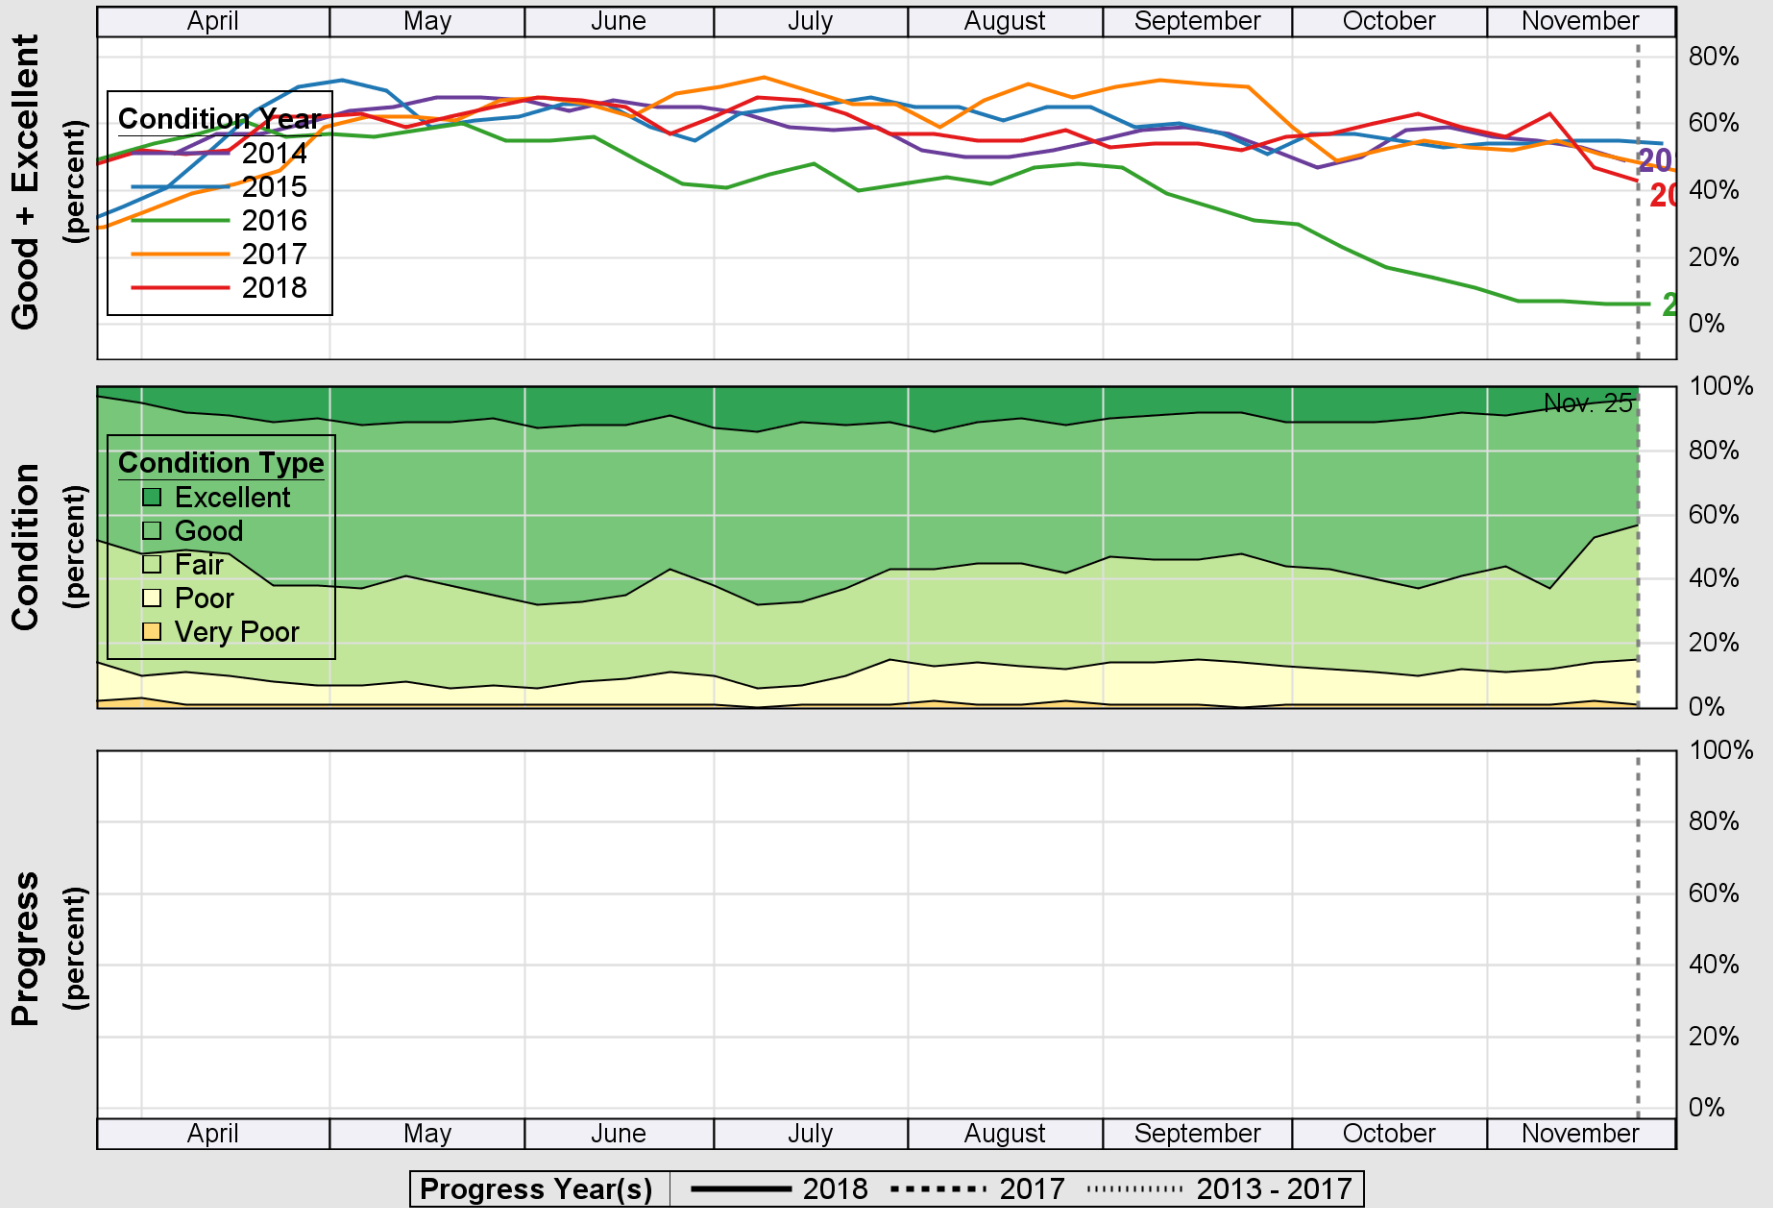

USDA

Crop Progress and Condition: Corn in Tennessee , 2018

NASS

Source: National Agricultural Statistics Service (NASS), Crop Progress Report

USDA

Crop Progress and Condition: Cotton in Tennessee , 2018

NASS

Source: National Agricultural Statistics Service (NASS), Crop Progress Report

USDA

Crop Progress and Condition: Pasture and Range in Tennessee , 2018

NASS

Source: National Agricultural Statistics Service (NASS), Crop Progress Report

USDA

Crop Progress and Condition: Soybeans in Tennessee , 2018

NASS

Source: National Agricultural Statistics Service (NASS), Crop Progress Report

USDA

Crop Progress and Condition: Winter Wheat in Tennessee , 2018