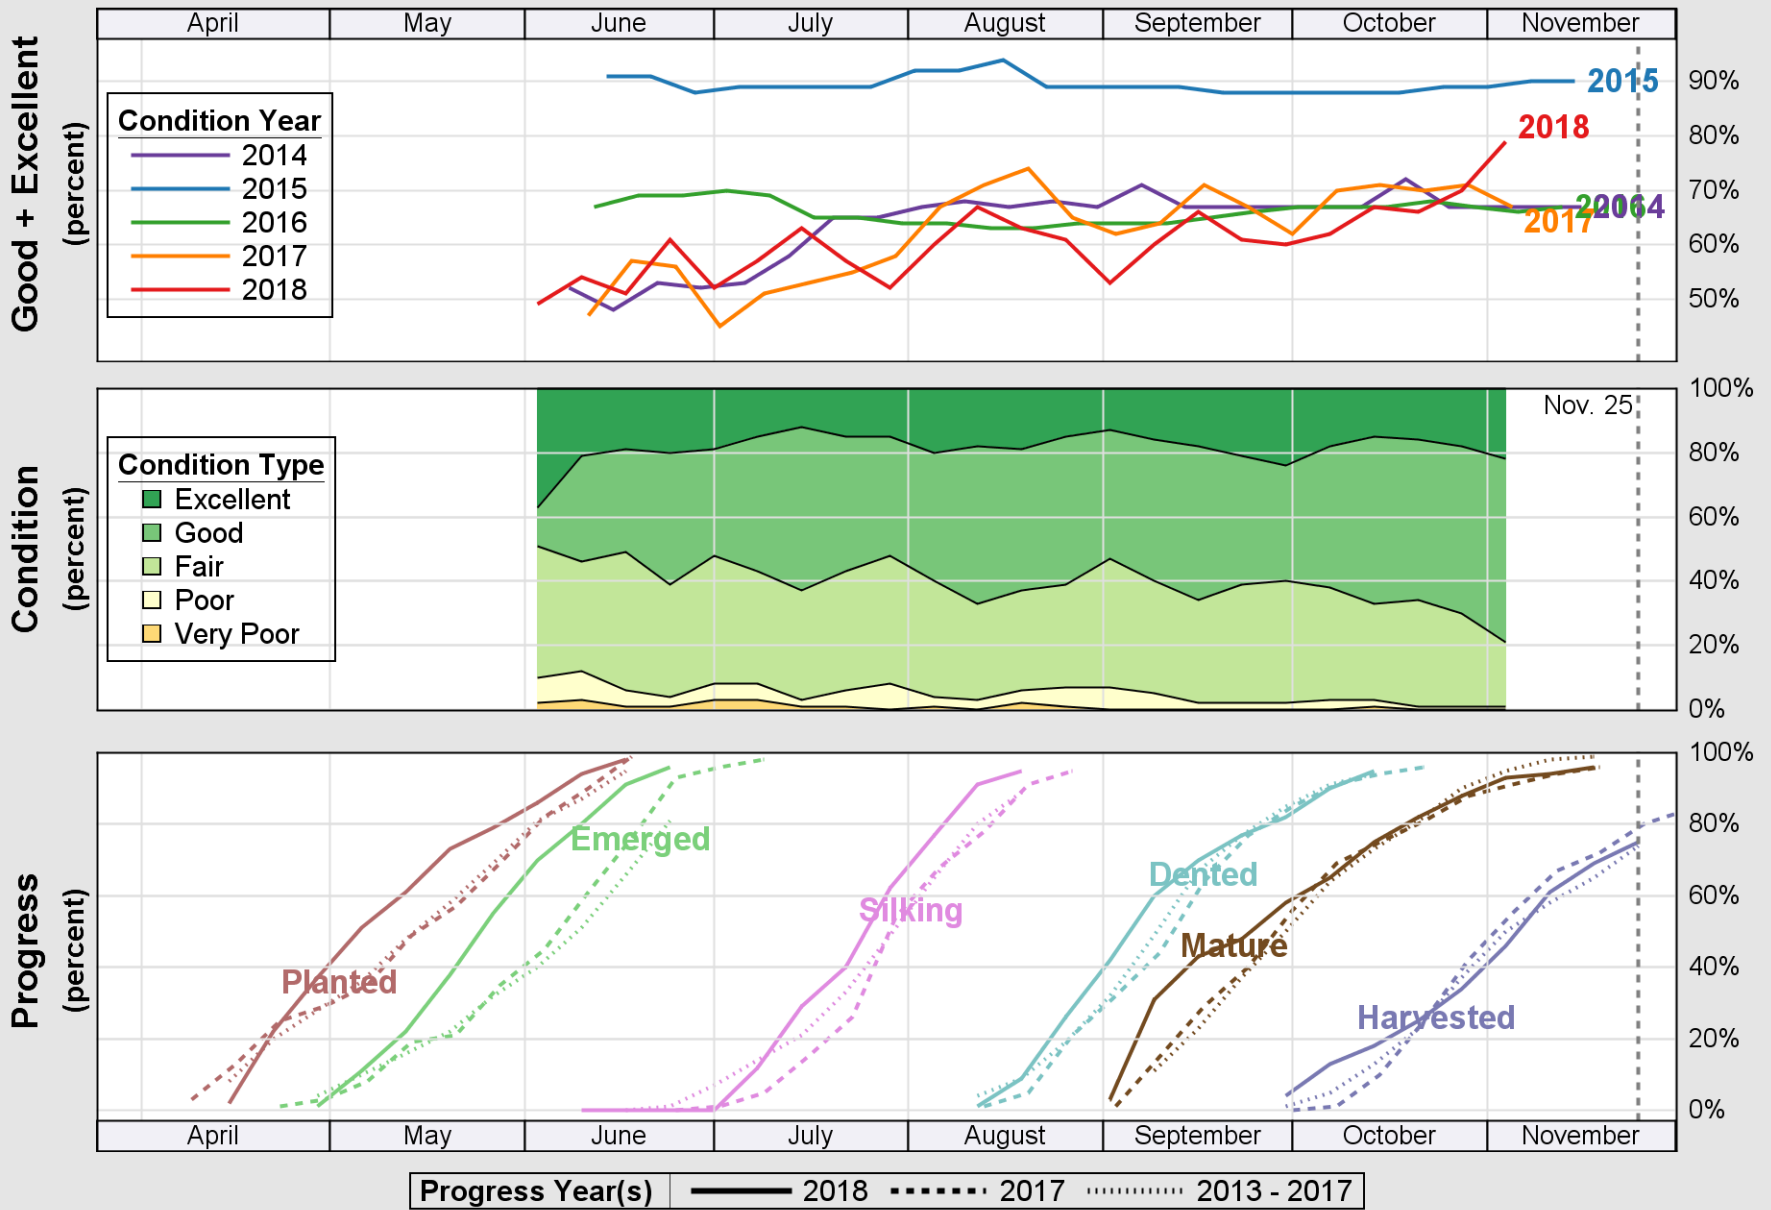

# Crop Progress and Condition: Corn in New Mexico , 2018

NASS

Source: National Agricultural Statistics Service (NASS), Crop Progress Report

USDA

# Crop Progress and Condition: Cotton in New Mexico , 2018

NASS

Source: National Agricultural Statistics Service (NASS), Crop Progress Report

**USDA** Crop Progress and Condition: Pasture and Range in New Mexico , 2018 **NASS**