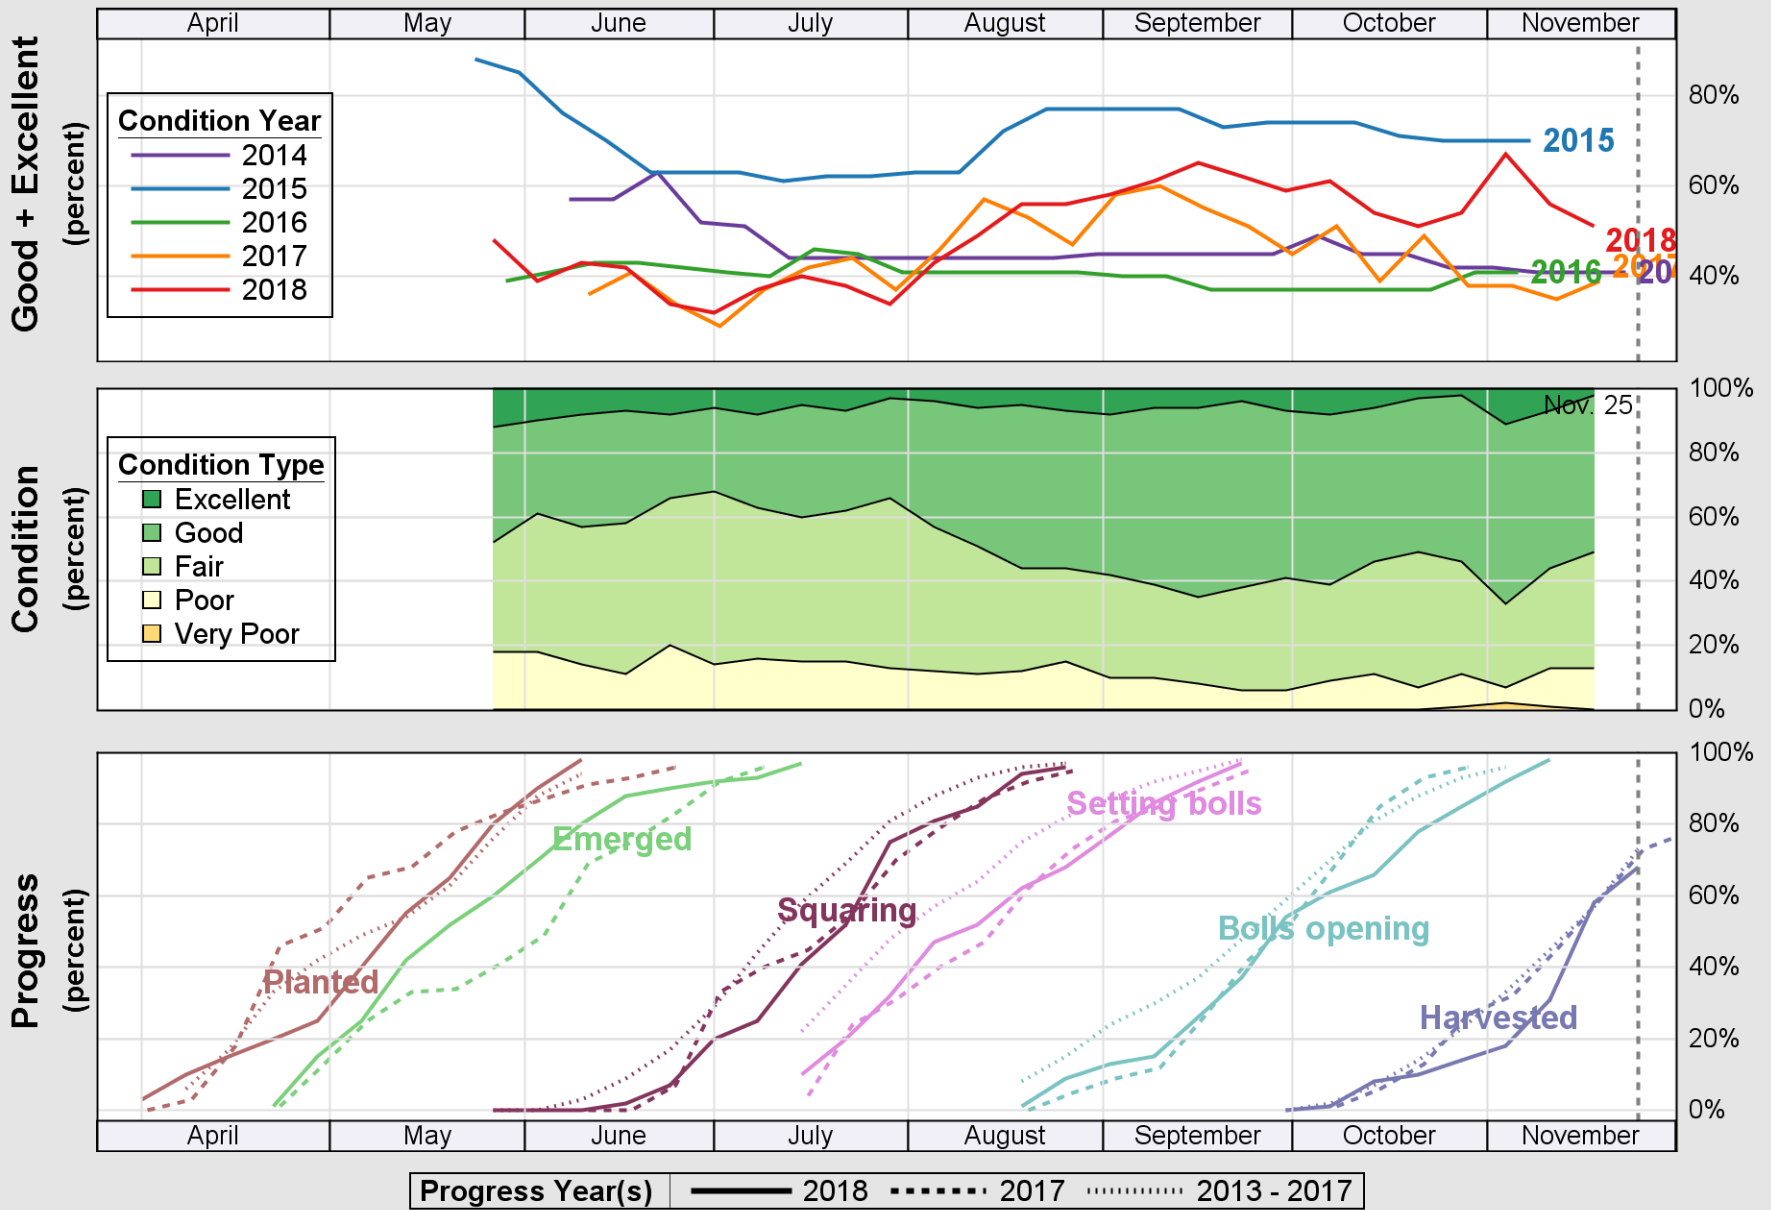

# Crop Progress and Condition: Corn in New Mexico , 2018

NASS

Source: National Agricultural Statistics Service (NASS), Crop Progress Report

USDA

# Crop Progress and Condition: Cotton in New Mexico , 2018

NASS

Source: National Agricultural Statistics Service (NASS), Crop Progress Report

**USDA** Crop Progress and Condition: Pasture and Range in New Mexico , 2018 **NASS**