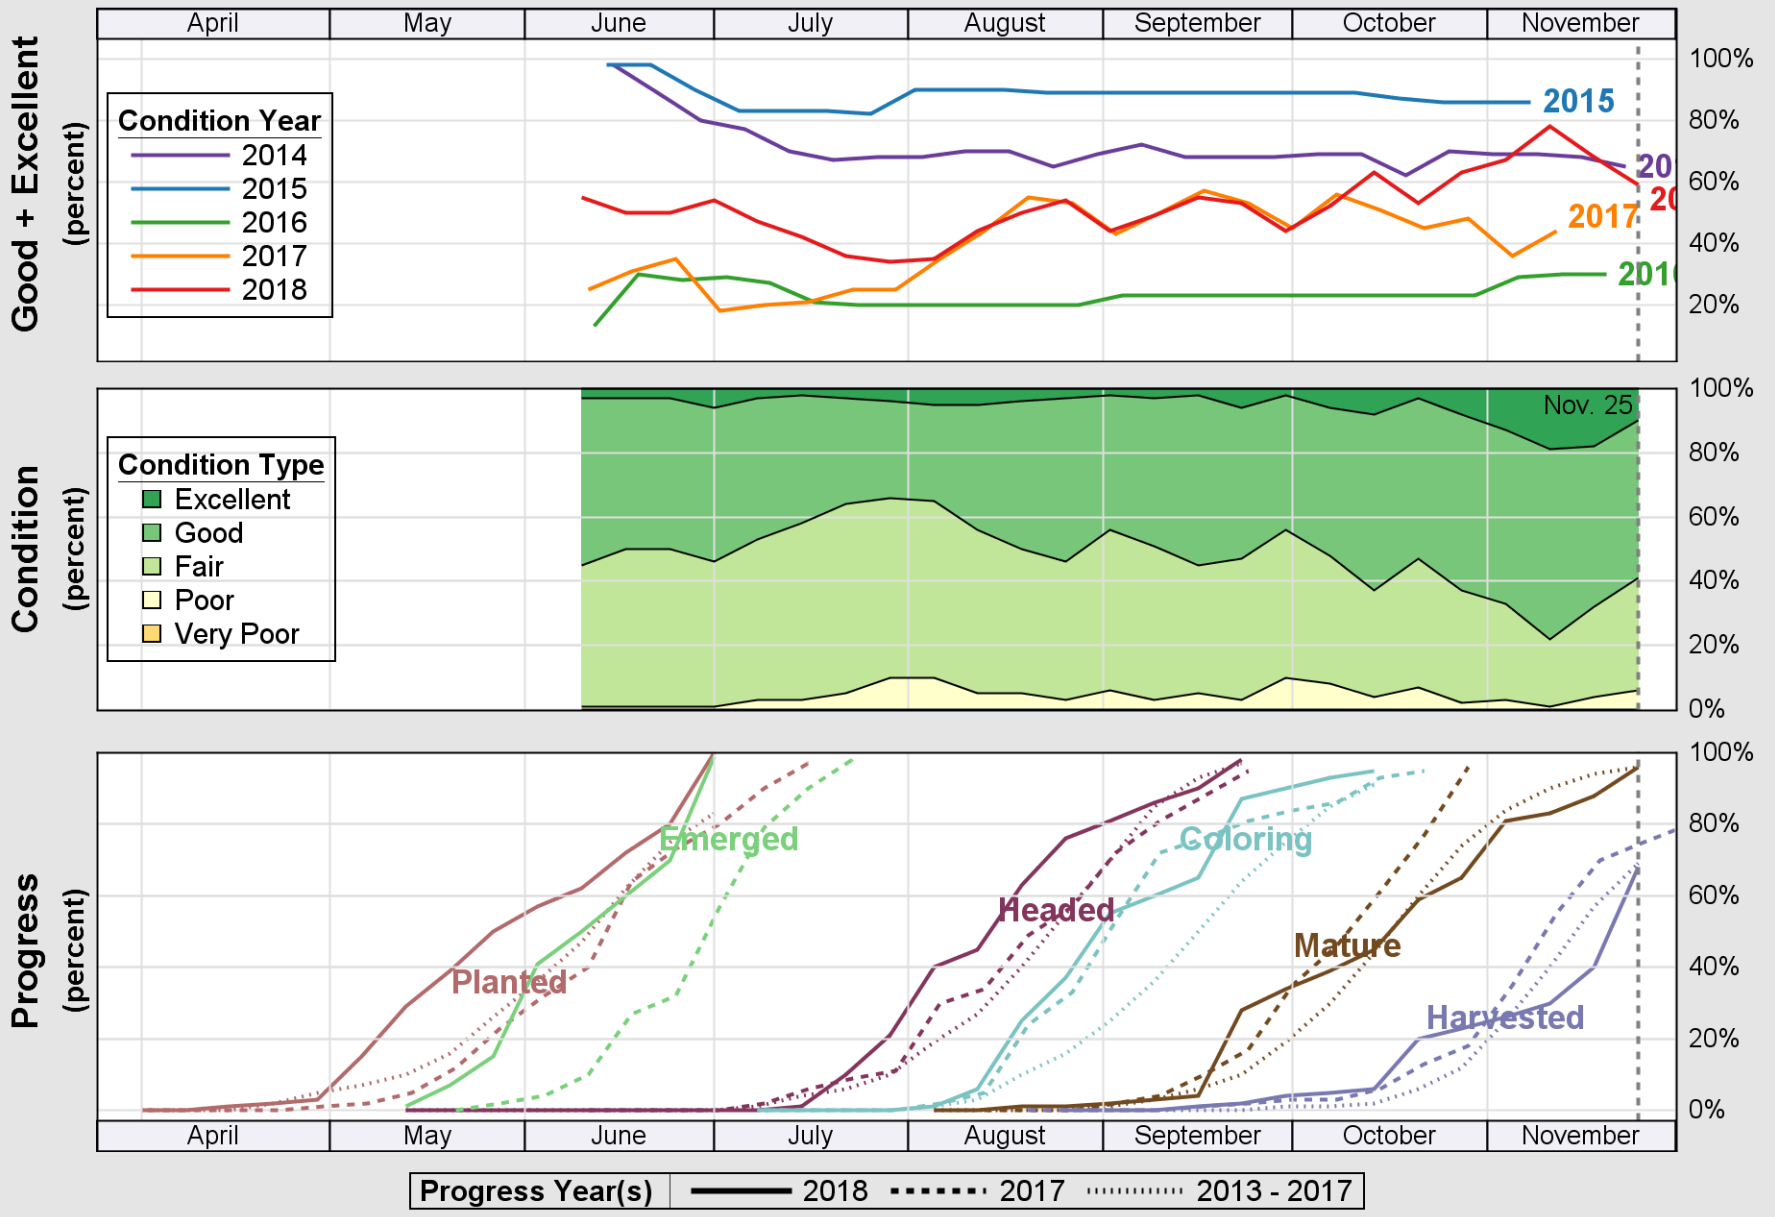

# Crop Progress and Condition: Peanuts in New Mexico , 2018

NASS

Source: National Agricultural Statistics Service (NASS), Crop Progress Report

USDA

# Crop Progress and Condition: Sorghum in New Mexico , 2018

NASS

Source: National Agricultural Statistics Service (NASS), Crop Progress Report

USDA