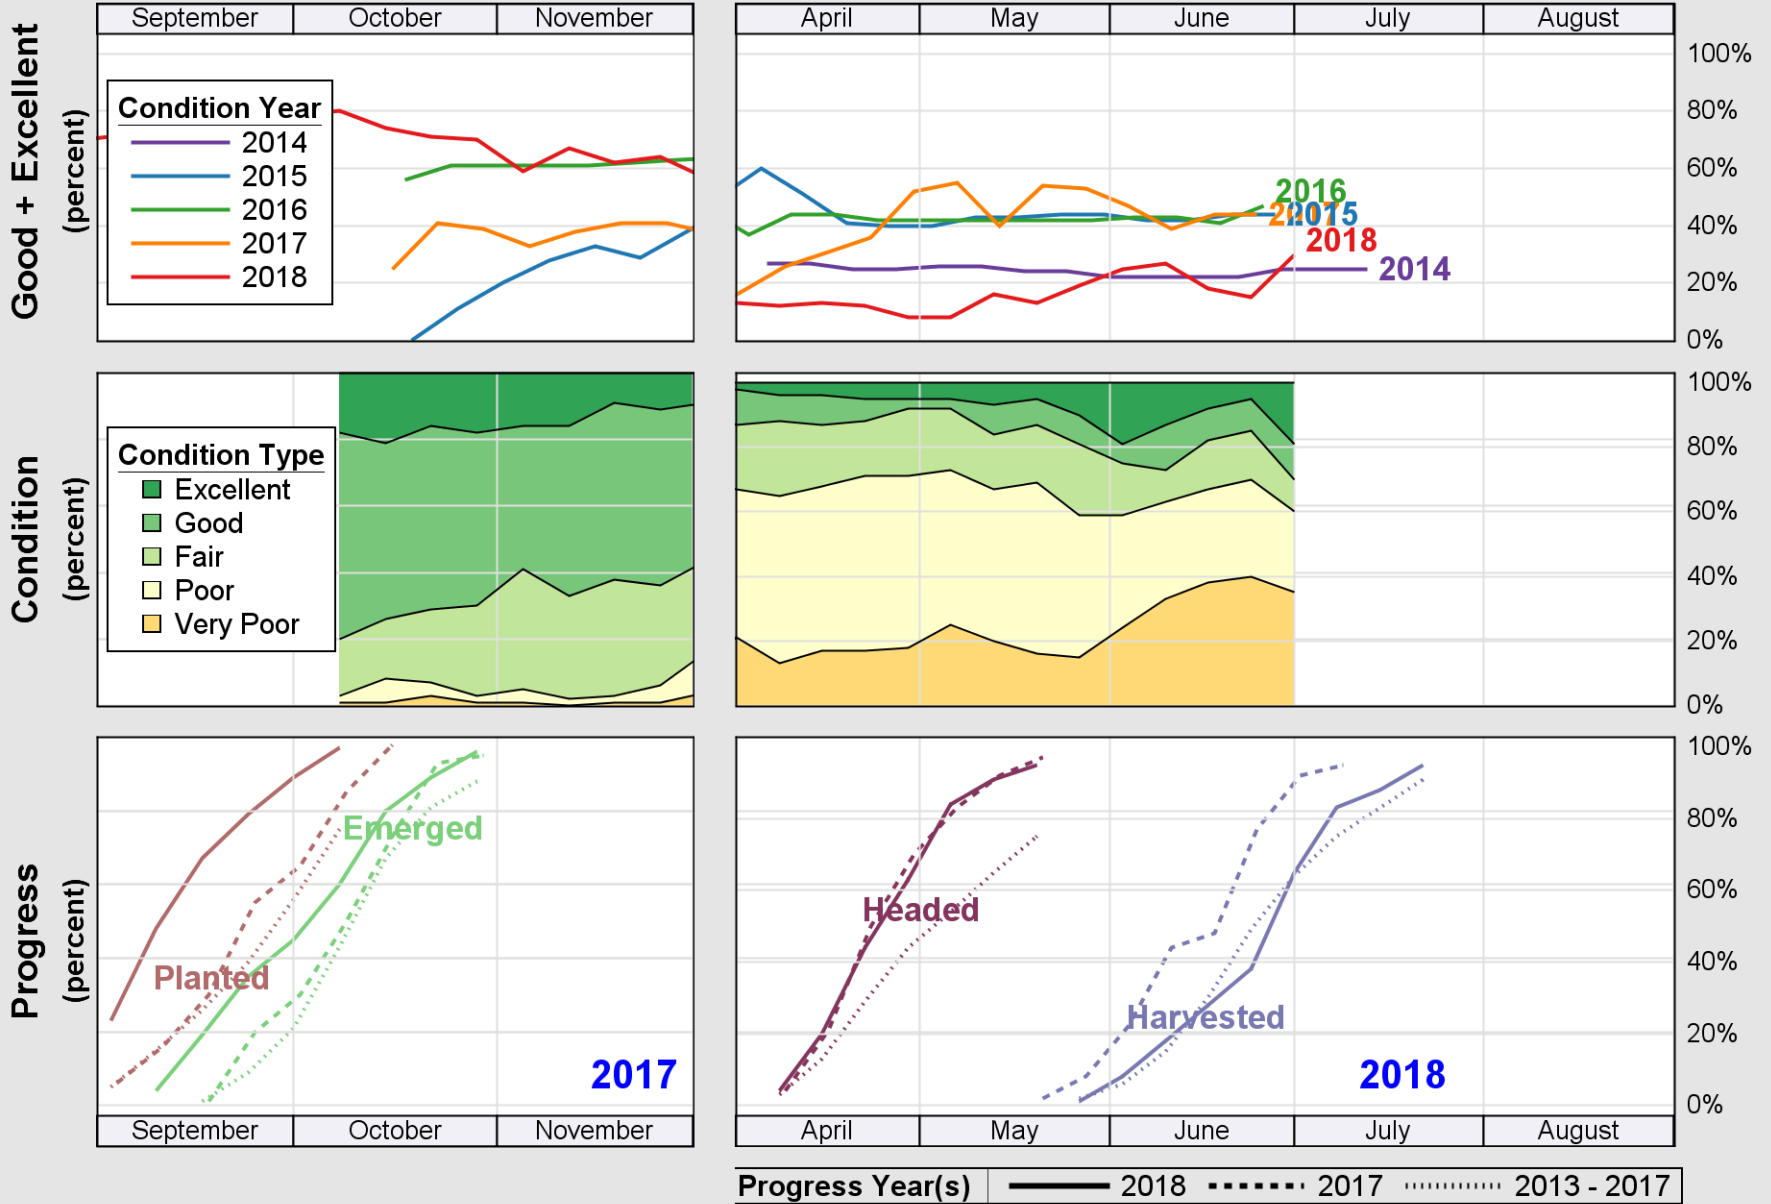

# Crop Progress and Condition: Peanuts in New Mexico , 2018

NASS

Source: National Agricultural Statistics Service (NASS), Crop Progress Report

USDA

# Crop Progress and Condition: Sorghum in New Mexico , 2018

NASS

Source: National Agricultural Statistics Service (NASS), Crop Progress Report

USDA

# Crop Progress and Condition: Winter Wheat in New Mexico , 2018

NASS

Source: National Agricultural Statistics Service (NASS), Crop Progress Report