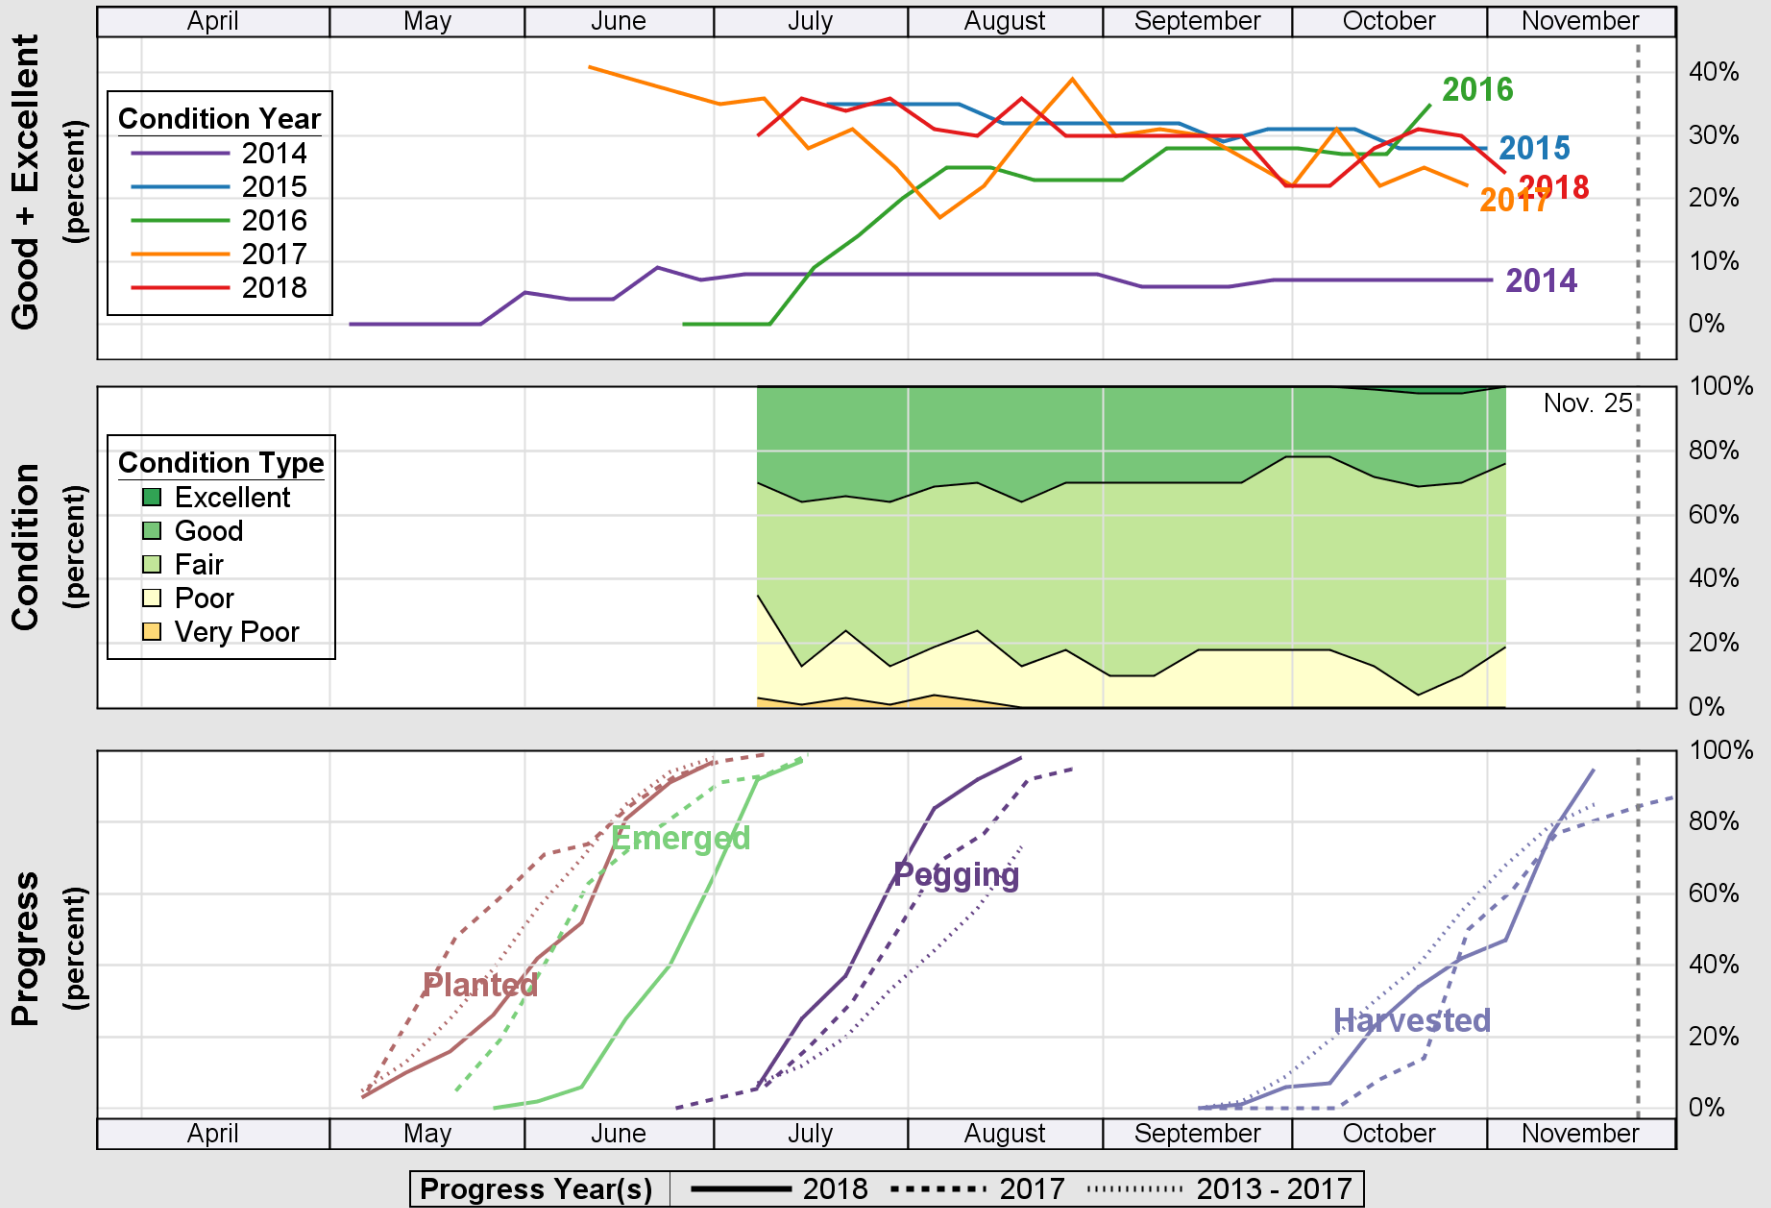

USDA

Crop Progress and Condition: Peanuts in New Mexico , 2018

NASS

Source: National Agricultural Statistics Service (NASS), Crop Progress Report