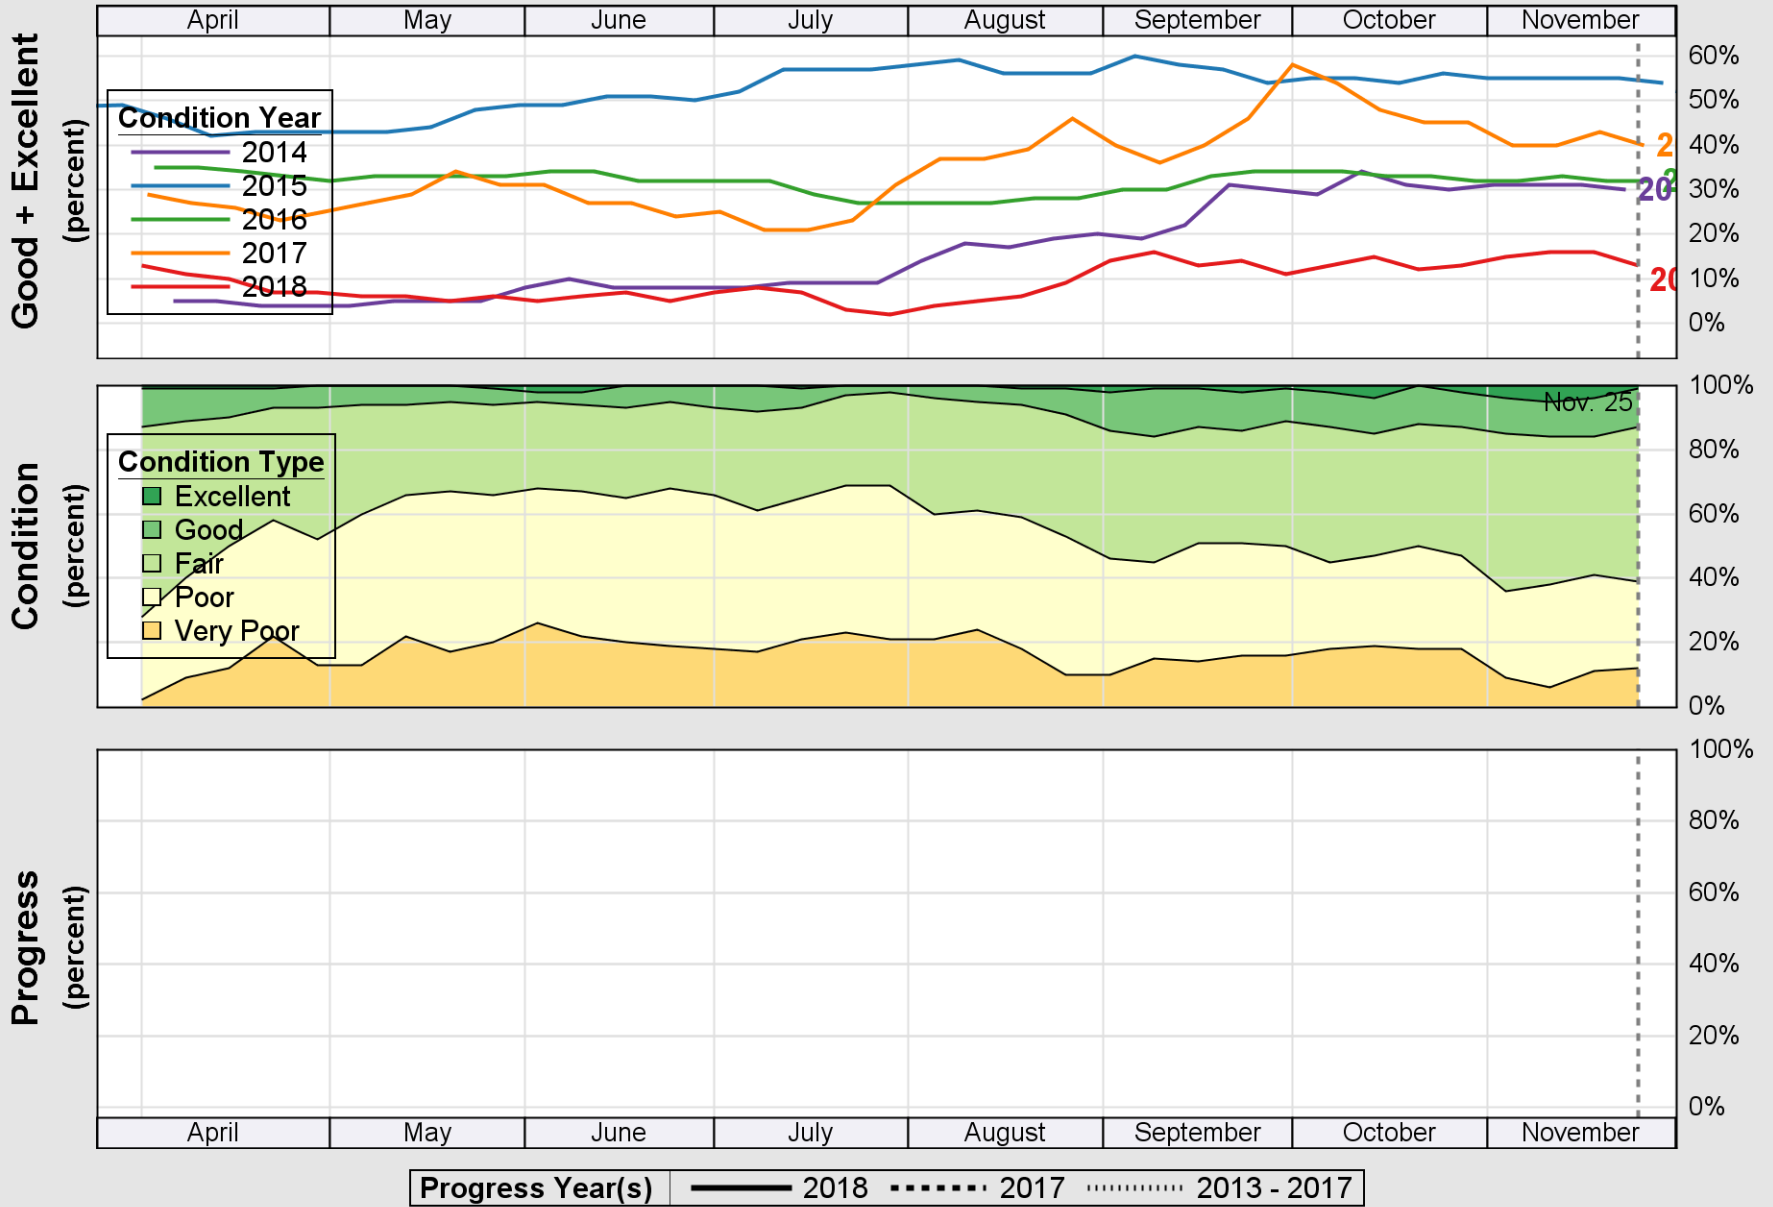

# Crop Progress and Condition: Corn in New Mexico , 2018

NASS

Source: National Agricultural Statistics Service (NASS), Crop Progress Report

USDA

# Crop Progress and Condition: Cotton in New Mexico , 2018

NASS

Source: National Agricultural Statistics Service (NASS), Crop Progress Report

**USDA** Crop Progress and Condition: Pasture and Range in New Mexico , 2018 **NASS**