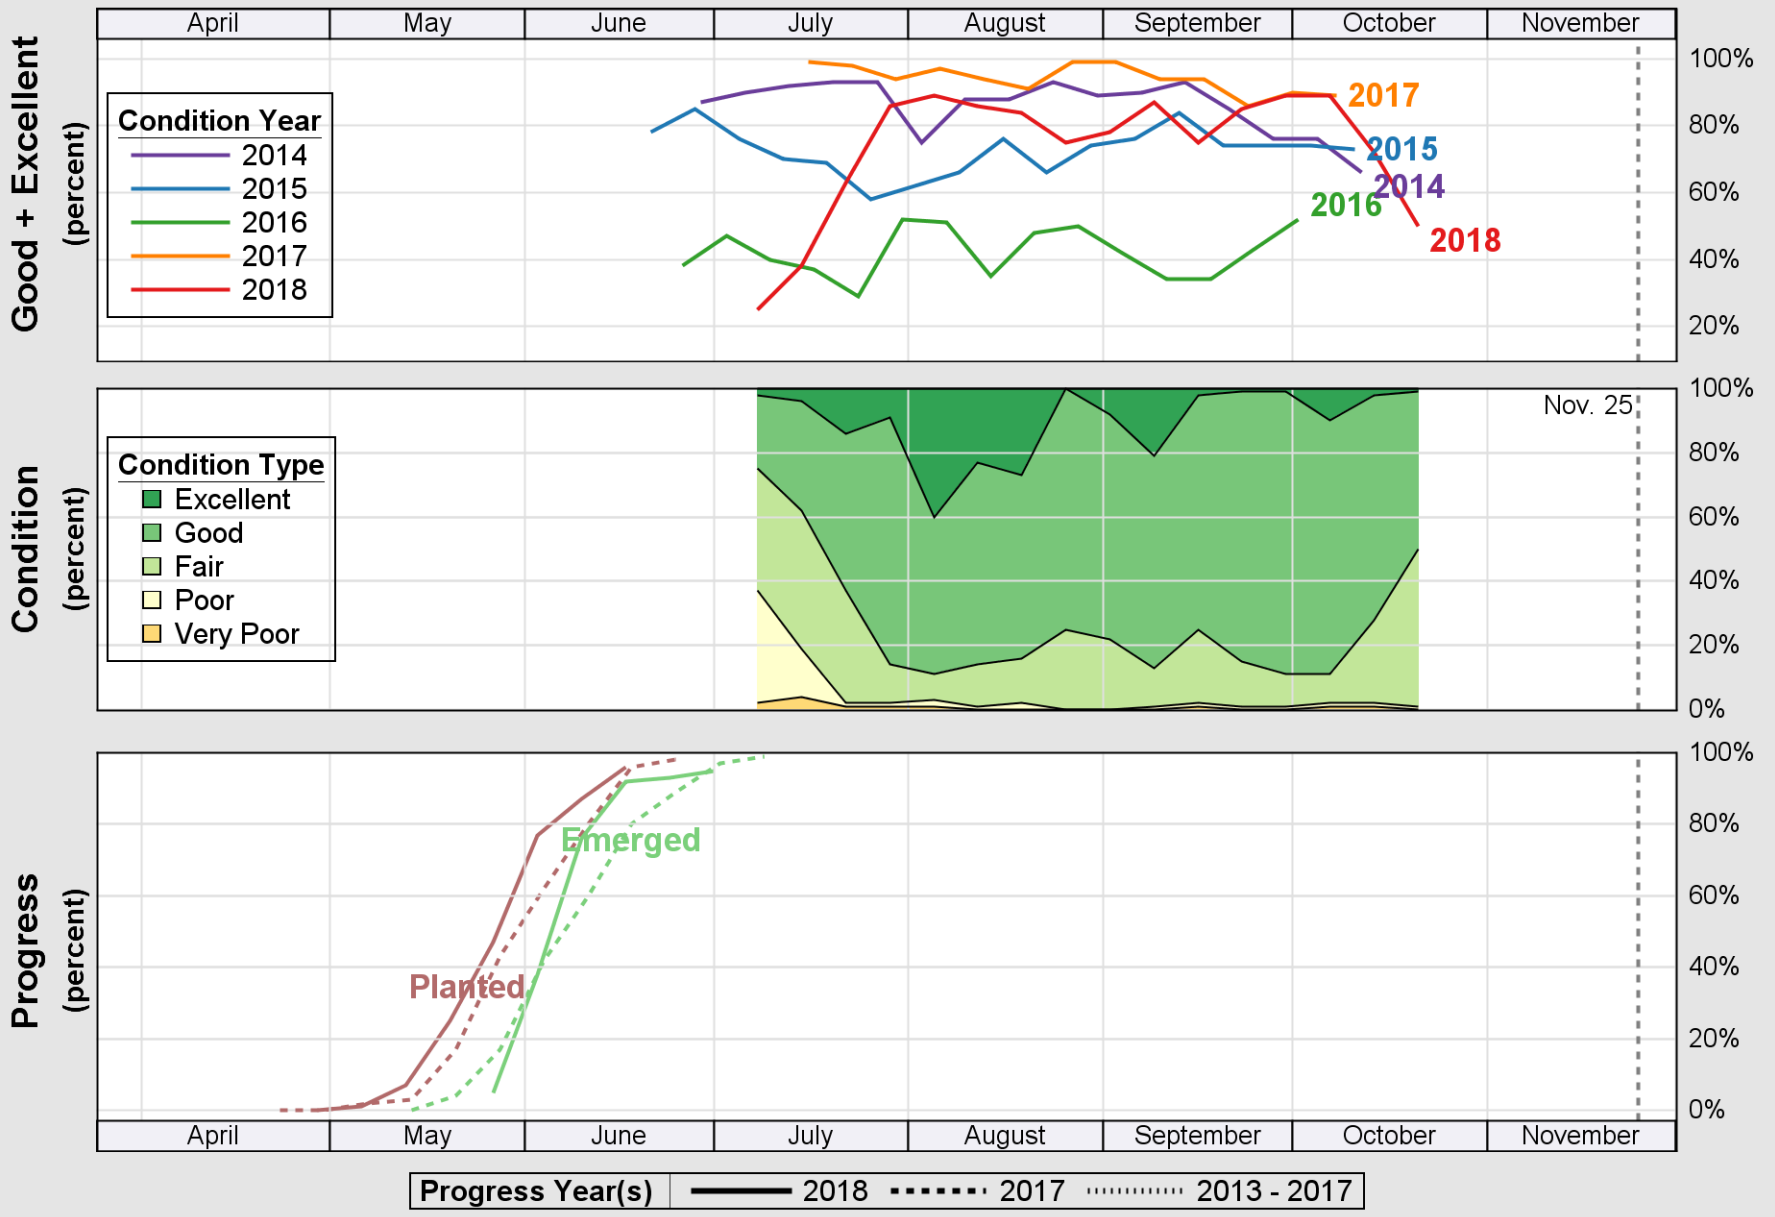

USDA

Crop Progress and Condition: Corn in New Hampshire , 2018

NASS

Source: National Agricultural Statistics Service (NASS), Crop Progress Report

USDA Crop Progress and Condition: Pasture and Range in New Hampshire, 2018 NASS

Source: National Agricultural Statistics Service (NASS), Crop Progress Report