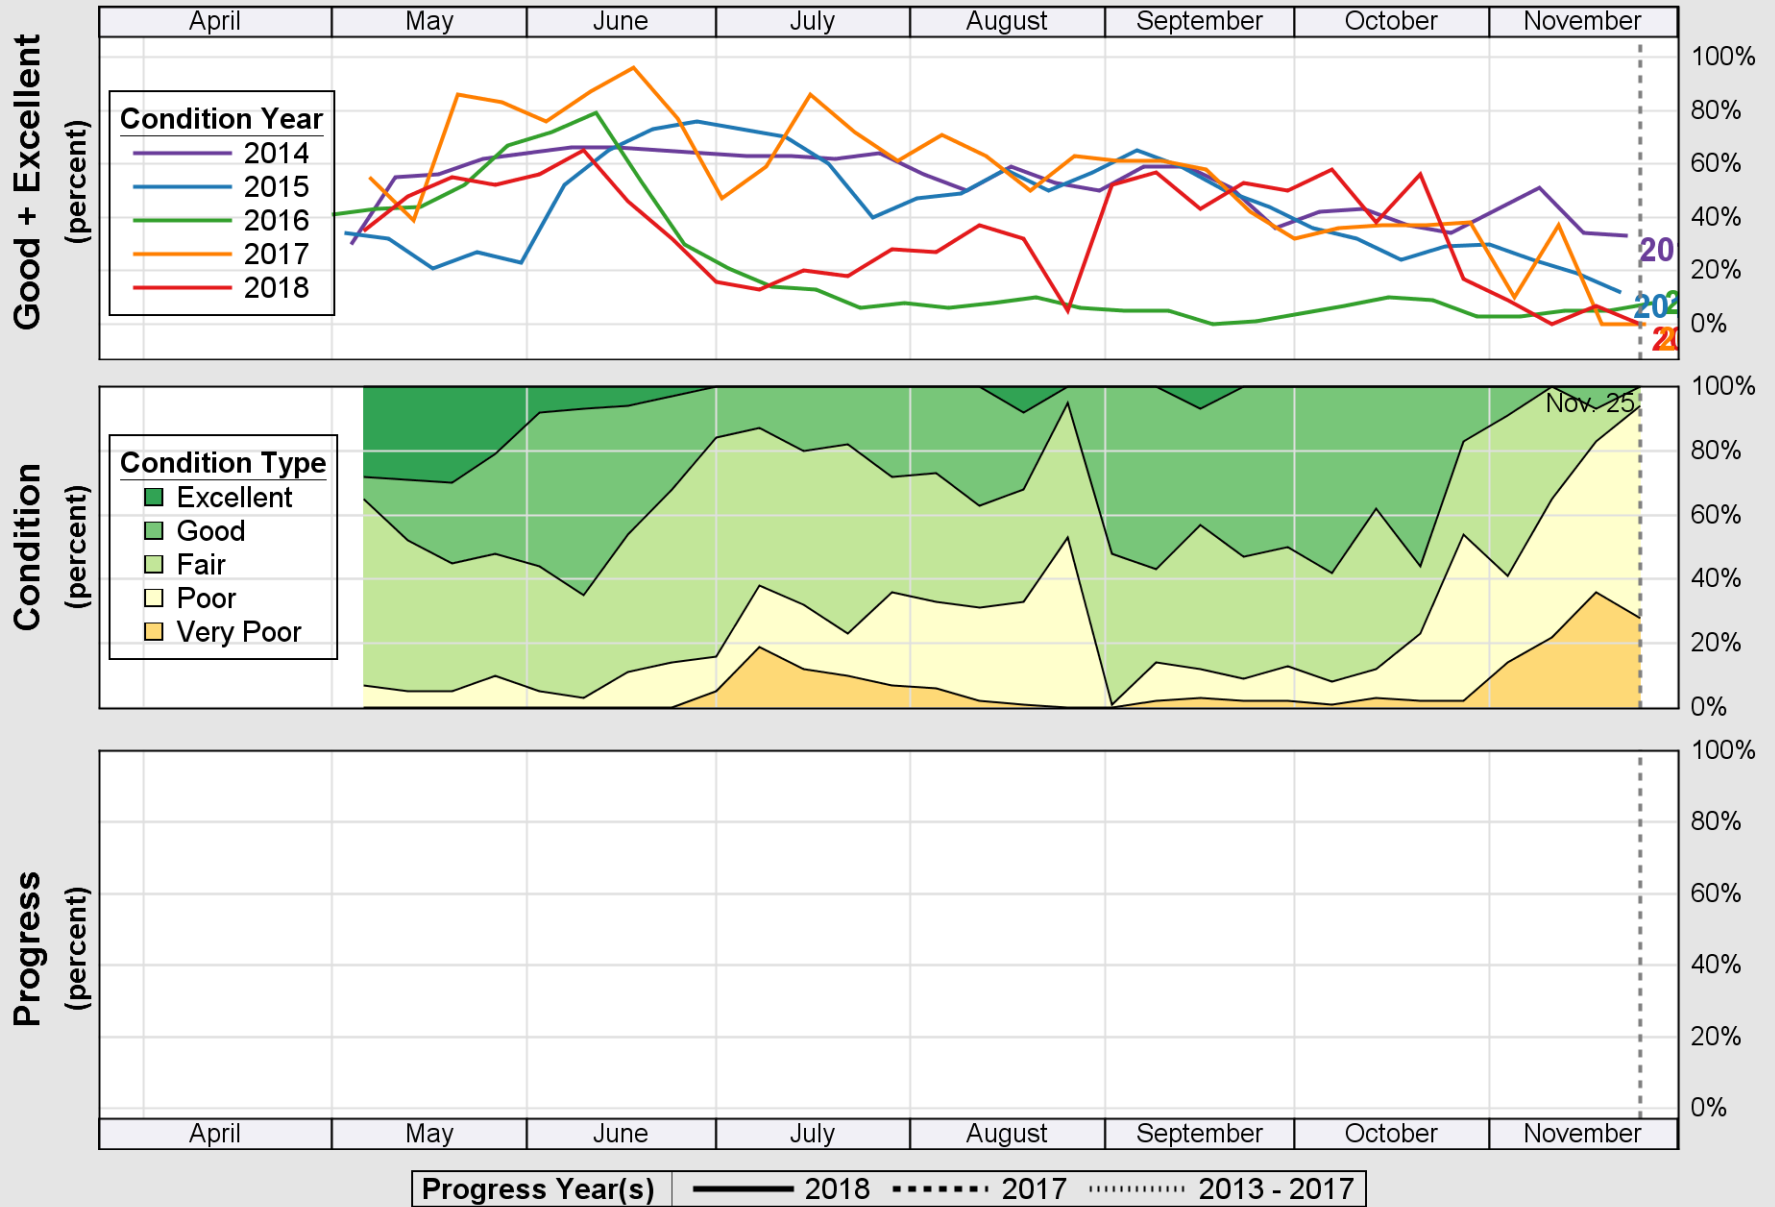

USDA

Crop Progress and Condition: Corn in New Hampshire , 2018

NASS

Source: National Agricultural Statistics Service (NASS), Crop Progress Report

USDA Crop Progress and Condition: Pasture and Range in New Hampshire, 2018 NASS

Source: National Agricultural Statistics Service (NASS), Crop Progress Report