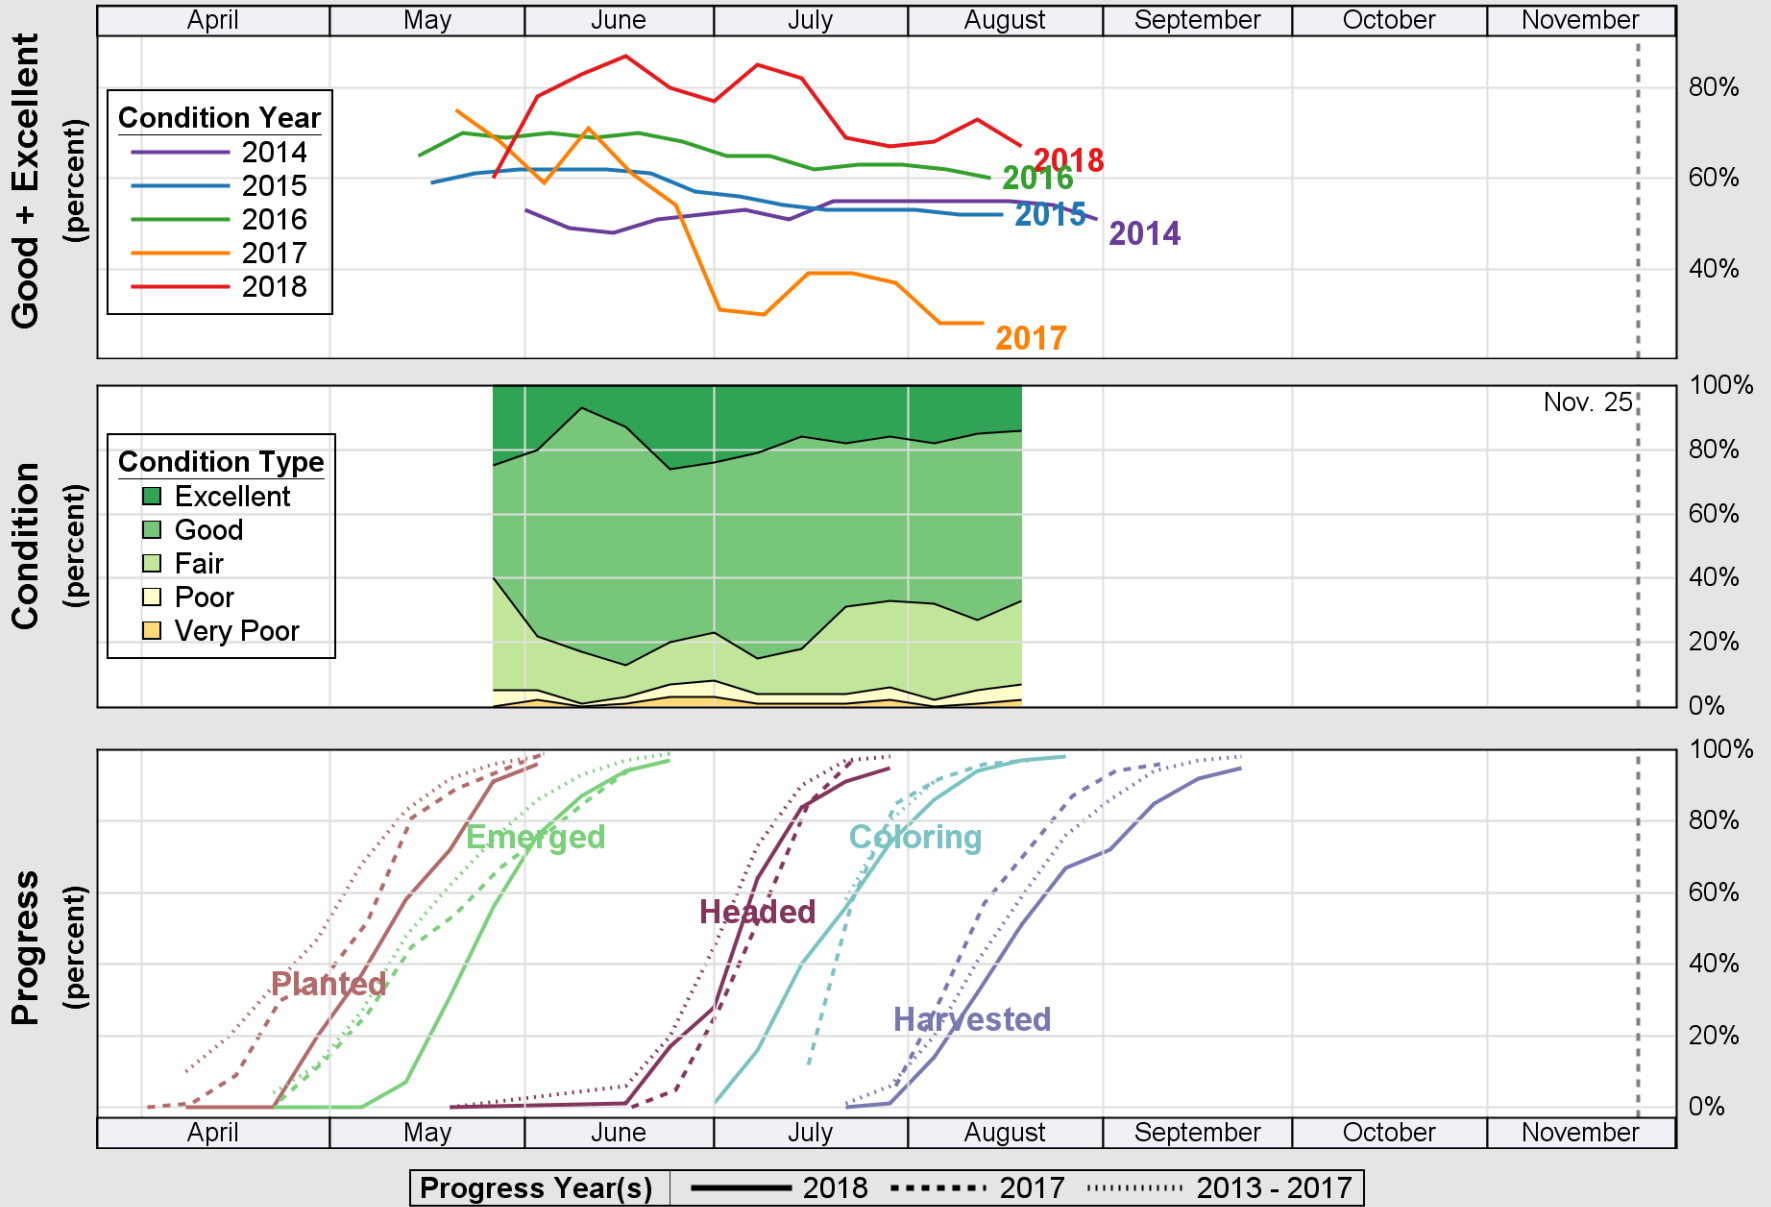

USDA

Crop Progress and Condition: Barley in Montana , 2018

NASS

Source: National Agricultural Statistics Service (NASS), Crop Progress Report

USDA

Crop Progress and Condition: Corn in Montana , 2018

NASS

Source: National Agricultural Statistics Service (NASS), Crop Progress Report

USDA

Crop Progress and Condition: Oats in Montana , 2018

NASS

Source: National Agricultural Statistics Service (NASS), Crop Progress Report

USDA

Crop Progress and Condition: Pasture and Range in Montana , 2018

NASS

Source: National Agricultural Statistics Service (NASS), Crop Progress Report

USDA

Crop Progress and Condition: Spring Wheat in Montana , 2018

NASS

Source: National Agricultural Statistics Service (NASS), Crop Progress Report