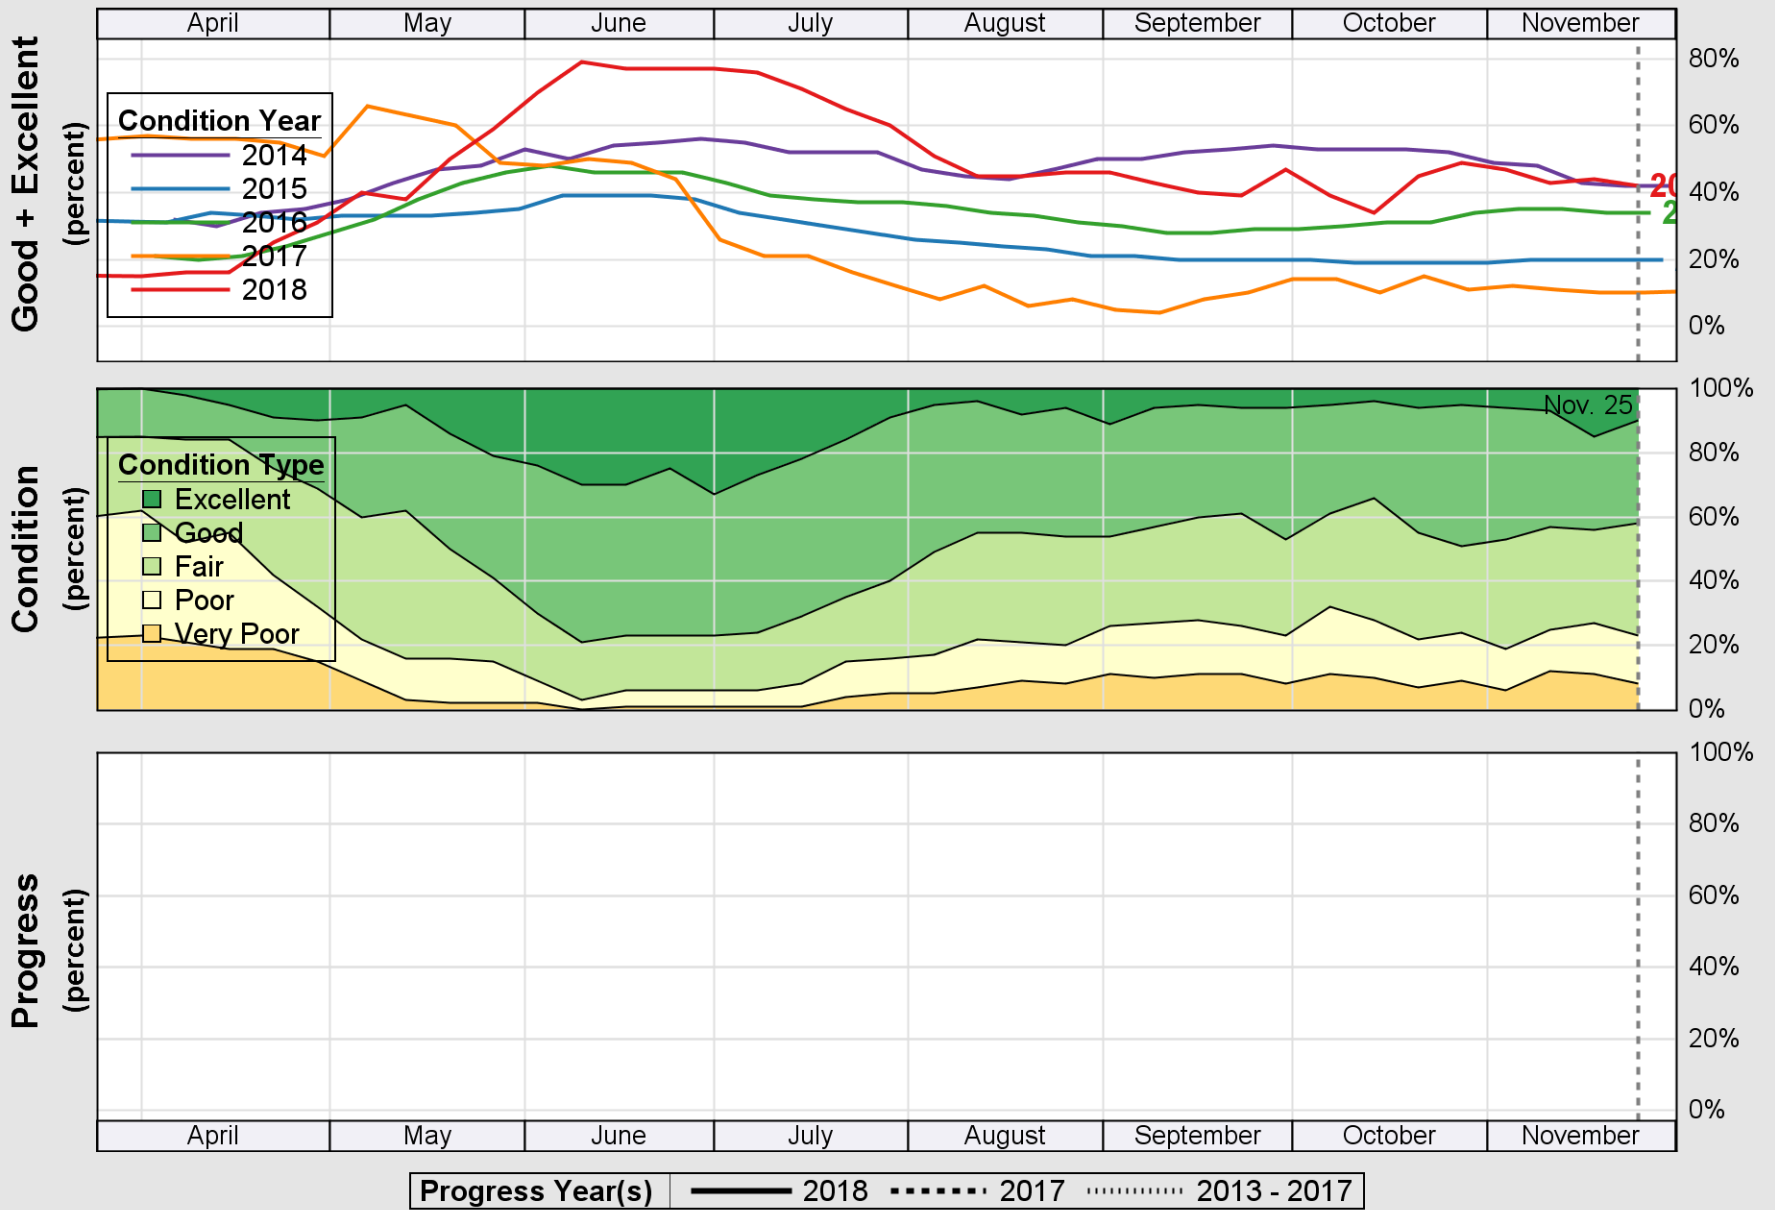

USDA

Crop Progress and Condition: Barley in Montana , 2018

NASS

Source: National Agricultural Statistics Service (NASS), Crop Progress Report

USDA

Crop Progress and Condition: Corn in Montana , 2018

NASS

Source: National Agricultural Statistics Service (NASS), Crop Progress Report

USDA

Crop Progress and Condition: Oats in Montana , 2018

NASS

Source: National Agricultural Statistics Service (NASS), Crop Progress Report

USDA

Crop Progress and Condition: Pasture and Range in Montana , 2018

NASS

Source: National Agricultural Statistics Service (NASS), Crop Progress Report

USDA

Crop Progress and Condition: Spring Wheat in Montana , 2018

NASS

Source: National Agricultural Statistics Service (NASS), Crop Progress Report

USDA

Crop Progress and Condition: Sugar Beets in Montana , 2018

NASS

Source: National Agricultural Statistics Service (NASS), Crop Progress Report

USDA

Crop Progress and Condition: Winter Wheat in Montana , 2018