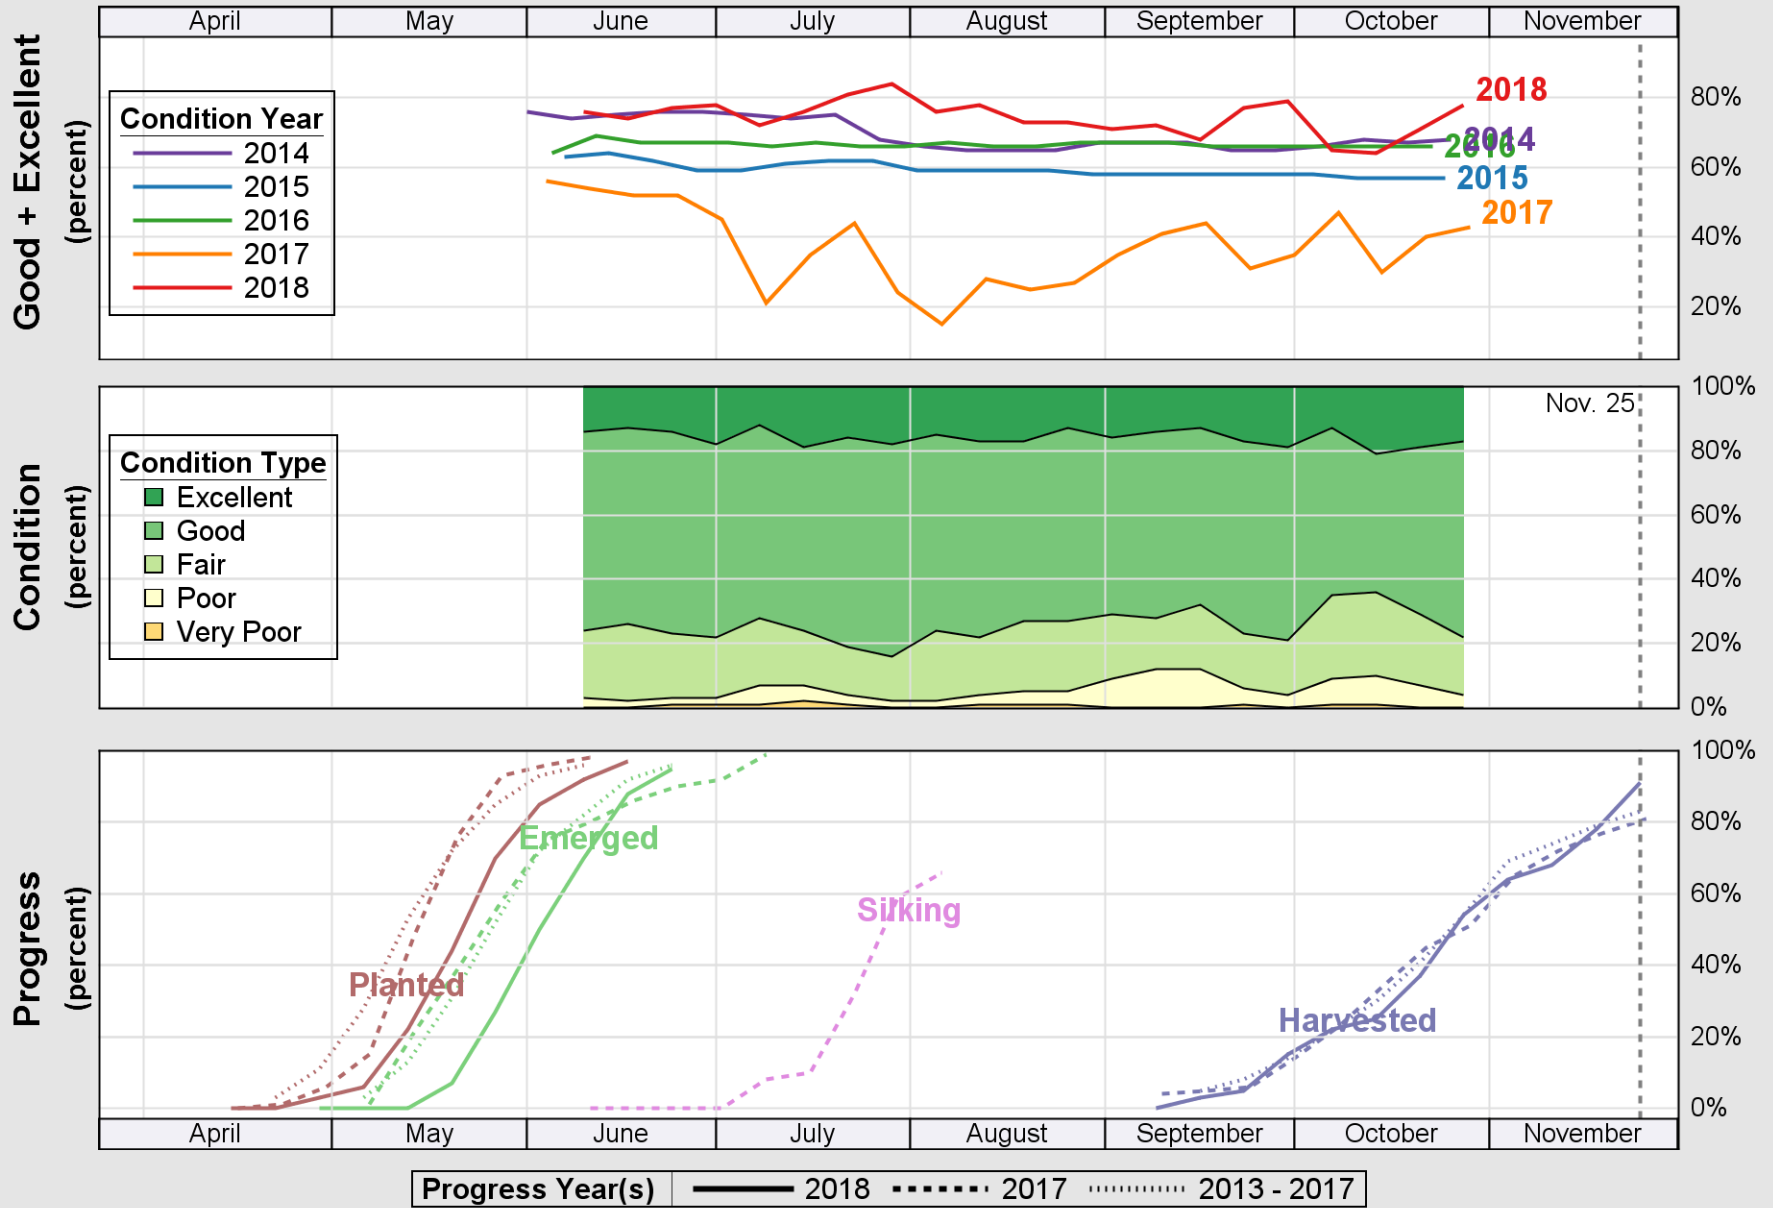

USDA

Crop Progress and Condition: Barley in Montana , 2018

NASS

Source: National Agricultural Statistics Service (NASS), Crop Progress Report

USDA

Crop Progress and Condition: Corn in Montana , 2018

NASS

Source: National Agricultural Statistics Service (NASS), Crop Progress Report

USDA

Crop Progress and Condition: Oats in Montana , 2018

NASS

Source: National Agricultural Statistics Service (NASS), Crop Progress Report

USDA

Crop Progress and Condition: Pasture and Range in Montana , 2018

NASS

Source: National Agricultural Statistics Service (NASS), Crop Progress Report

USDA

Crop Progress and Condition: Spring Wheat in Montana , 2018

NASS

Source: National Agricultural Statistics Service (NASS), Crop Progress Report

USDA

Crop Progress and Condition: Sugar Beets in Montana , 2018

NASS

Source: National Agricultural Statistics Service (NASS), Crop Progress Report

USDA

Crop Progress and Condition: Winter Wheat in Montana , 2018