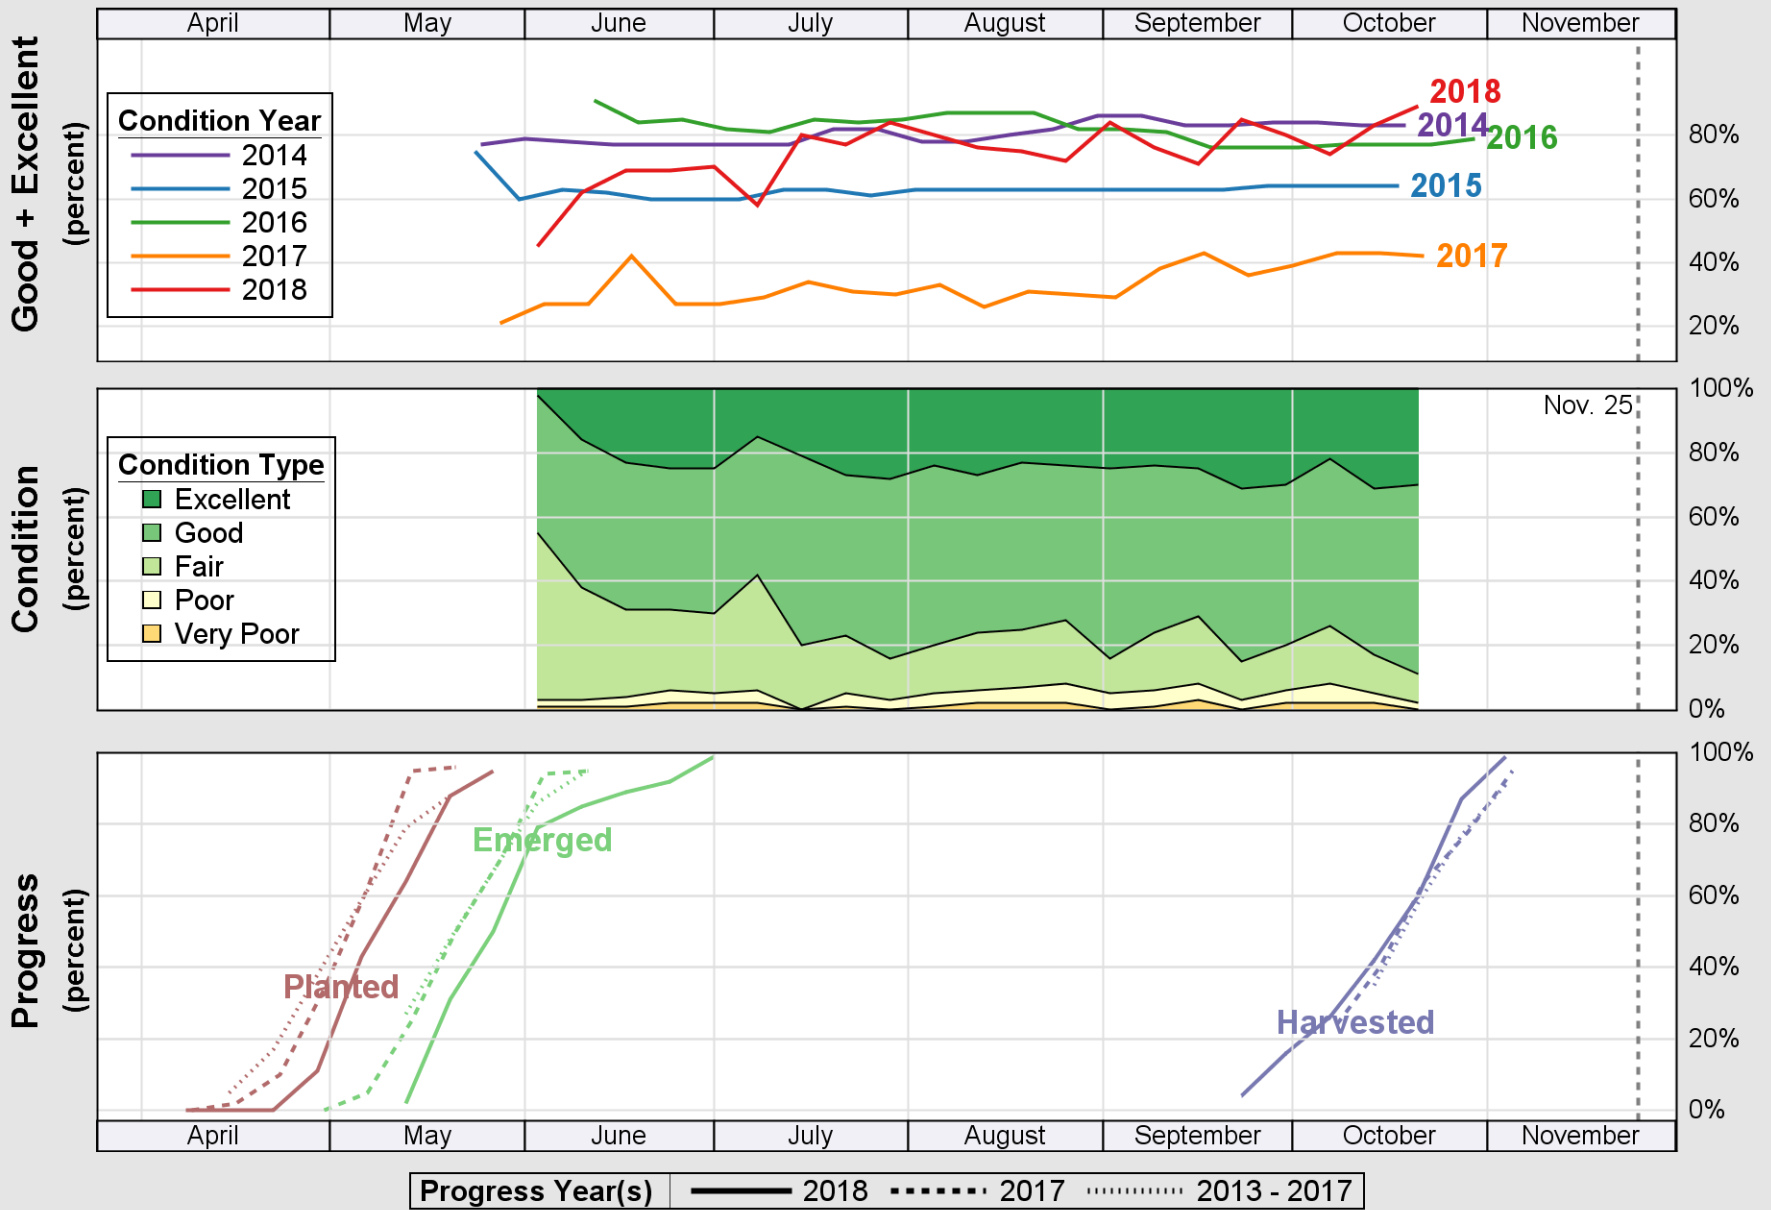

NASS

Source: National Agricultural Statistics Service (NASS), Crop Progress Report

USDA

Crop Progress and Condition: Spring Wheat in Montana , 2018

NASS

Source: National Agricultural Statistics Service (NASS), Crop Progress Report

USDA

Crop Progress and Condition: Sugar Beets in Montana , 2018

NASS

Source: National Agricultural Statistics Service (NASS), Crop Progress Report

USDA

Crop Progress and Condition: Winter Wheat in Montana , 2018