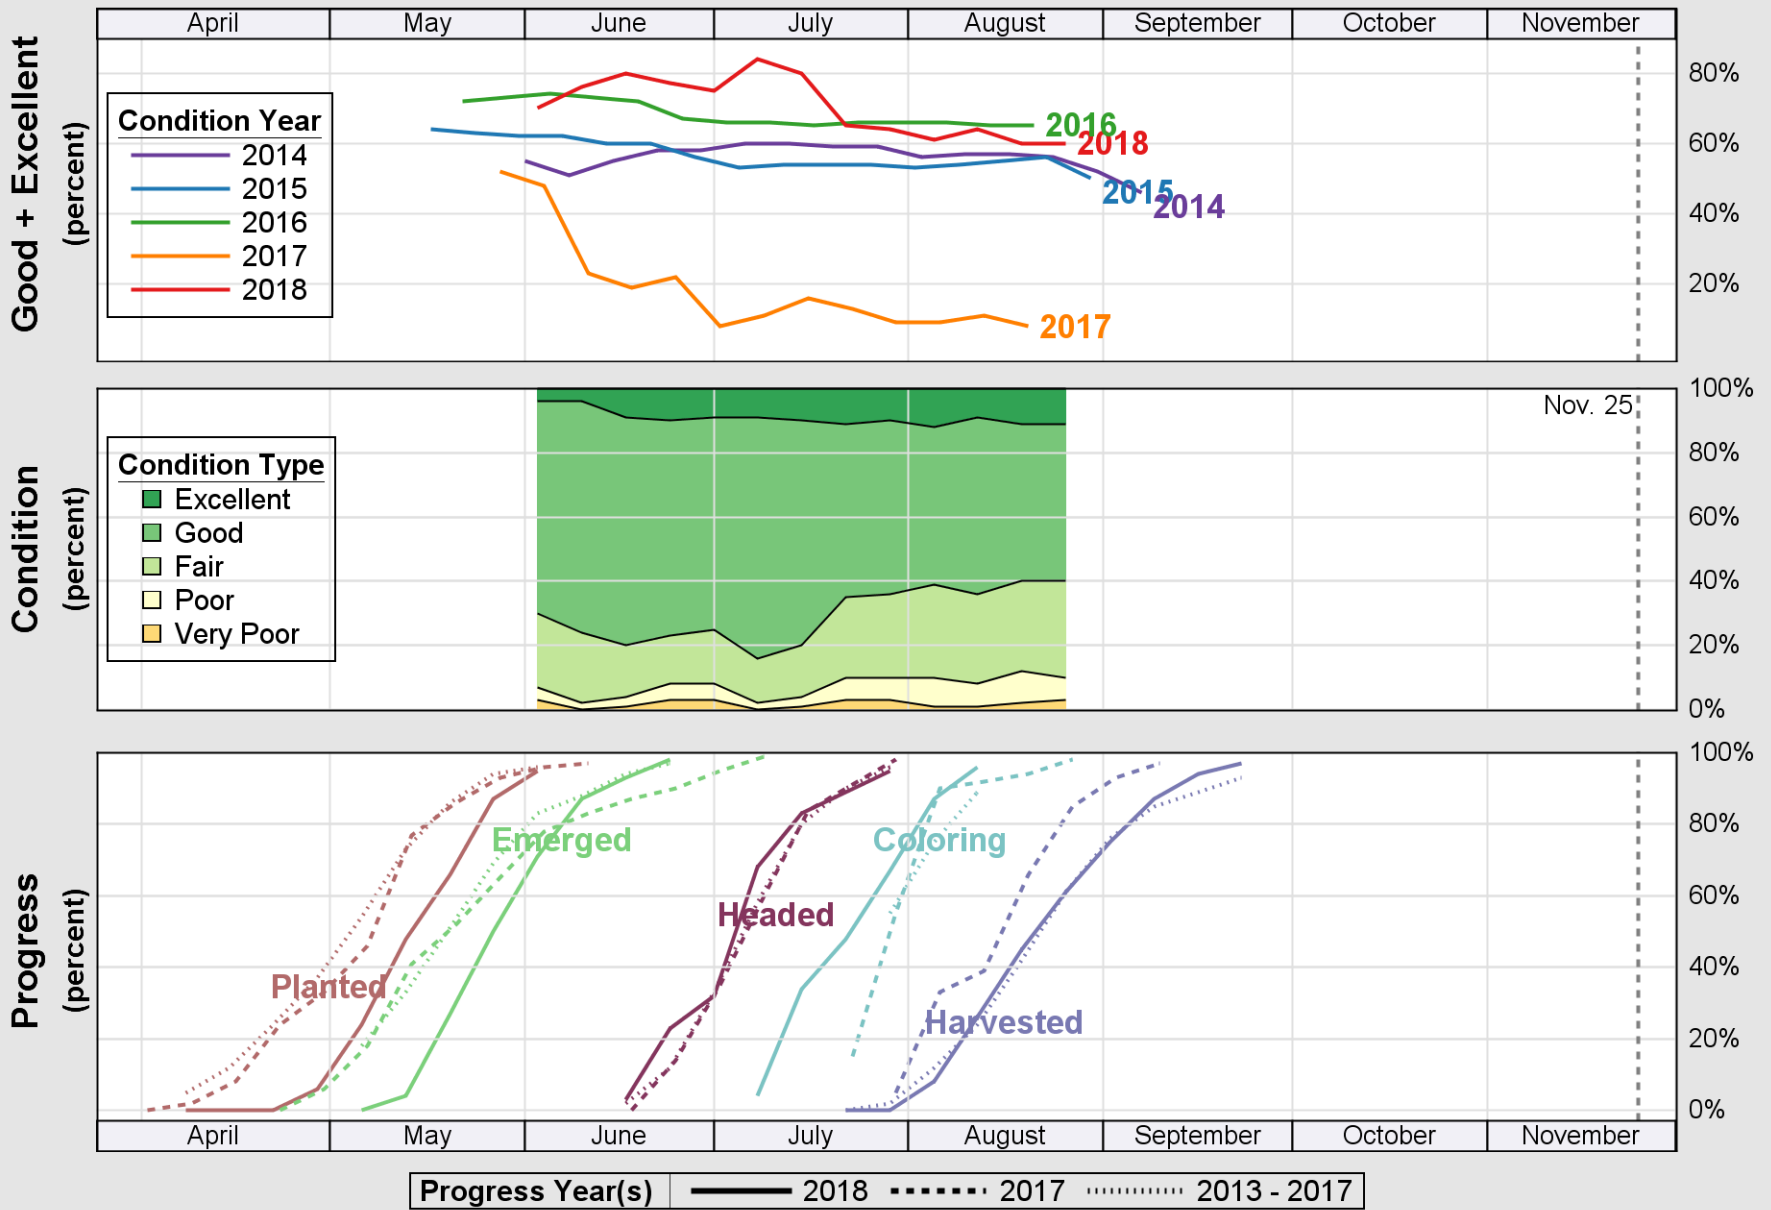

NASS

Source: National Agricultural Statistics Service (NASS), Crop Progress Report

USDA

Crop Progress and Condition: Spring Wheat in Montana , 2018

NASS

Source: National Agricultural Statistics Service (NASS), Crop Progress Report

USDA

Crop Progress and Condition: Sugar Beets in Montana , 2018

NASS

Source: National Agricultural Statistics Service (NASS), Crop Progress Report

USDA

Crop Progress and Condition: Winter Wheat in Montana , 2018