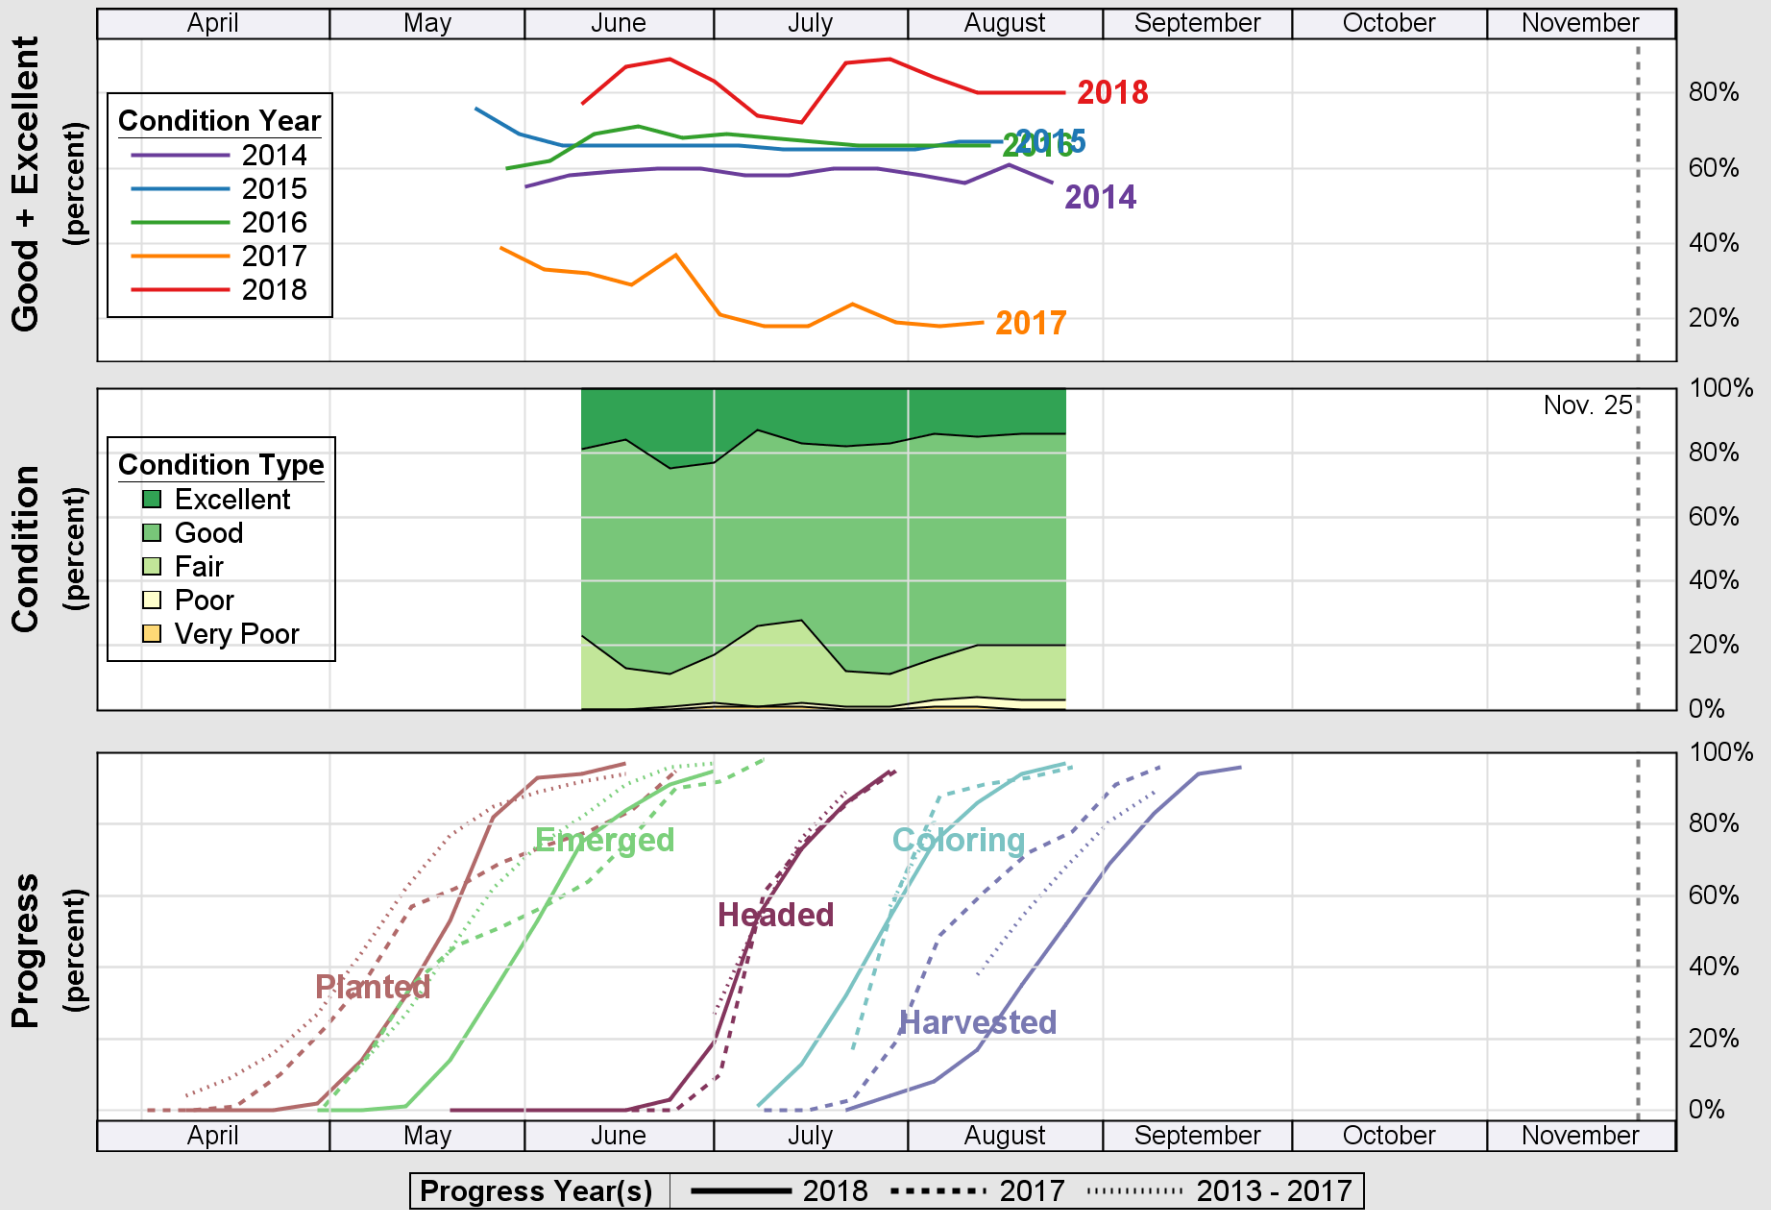

USDA

Crop Progress and Condition: Barley in Montana , 2018

NASS

Source: National Agricultural Statistics Service (NASS), Crop Progress Report

USDA

Crop Progress and Condition: Corn in Montana , 2018

NASS

Source: National Agricultural Statistics Service (NASS), Crop Progress Report

USDA

Crop Progress and Condition: Oats in Montana , 2018

NASS

Source: National Agricultural Statistics Service (NASS), Crop Progress Report

USDA

Crop Progress and Condition: Pasture and Range in Montana , 2018

NASS

Source: National Agricultural Statistics Service (NASS), Crop Progress Report

USDA

Crop Progress and Condition: Spring Wheat in Montana , 2018

NASS

Source: National Agricultural Statistics Service (NASS), Crop Progress Report