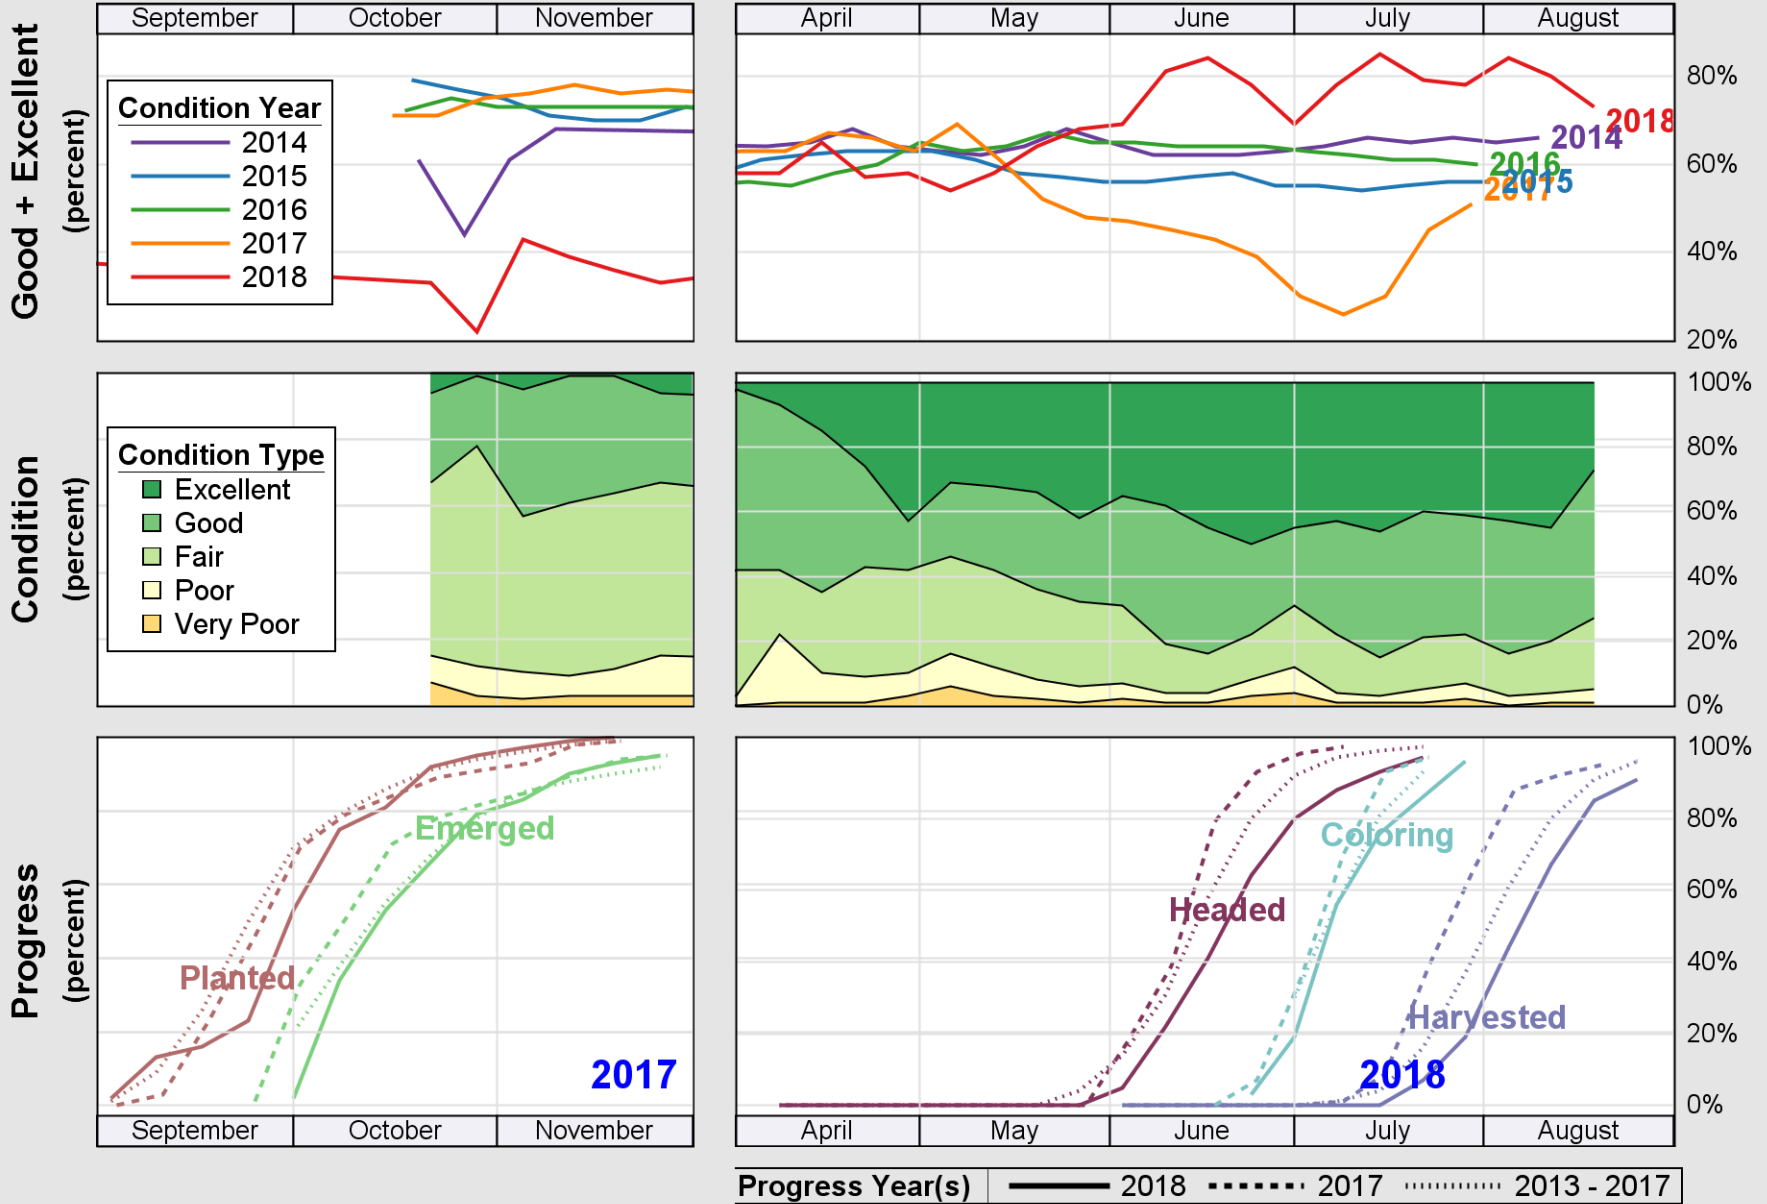

NASS

Source: National Agricultural Statistics Service (NASS), Crop Progress Report

USDA

Crop Progress and Condition: Spring Wheat in Montana , 2018

NASS

Source: National Agricultural Statistics Service (NASS), Crop Progress Report

USDA

Crop Progress and Condition: Sugar Beets in Montana , 2018

NASS

Source: National Agricultural Statistics Service (NASS), Crop Progress Report

USDA

Crop Progress and Condition: Winter Wheat in Montana , 2018

NASS

Source: National Agricultural Statistics Service (NASS), Crop Progress Report