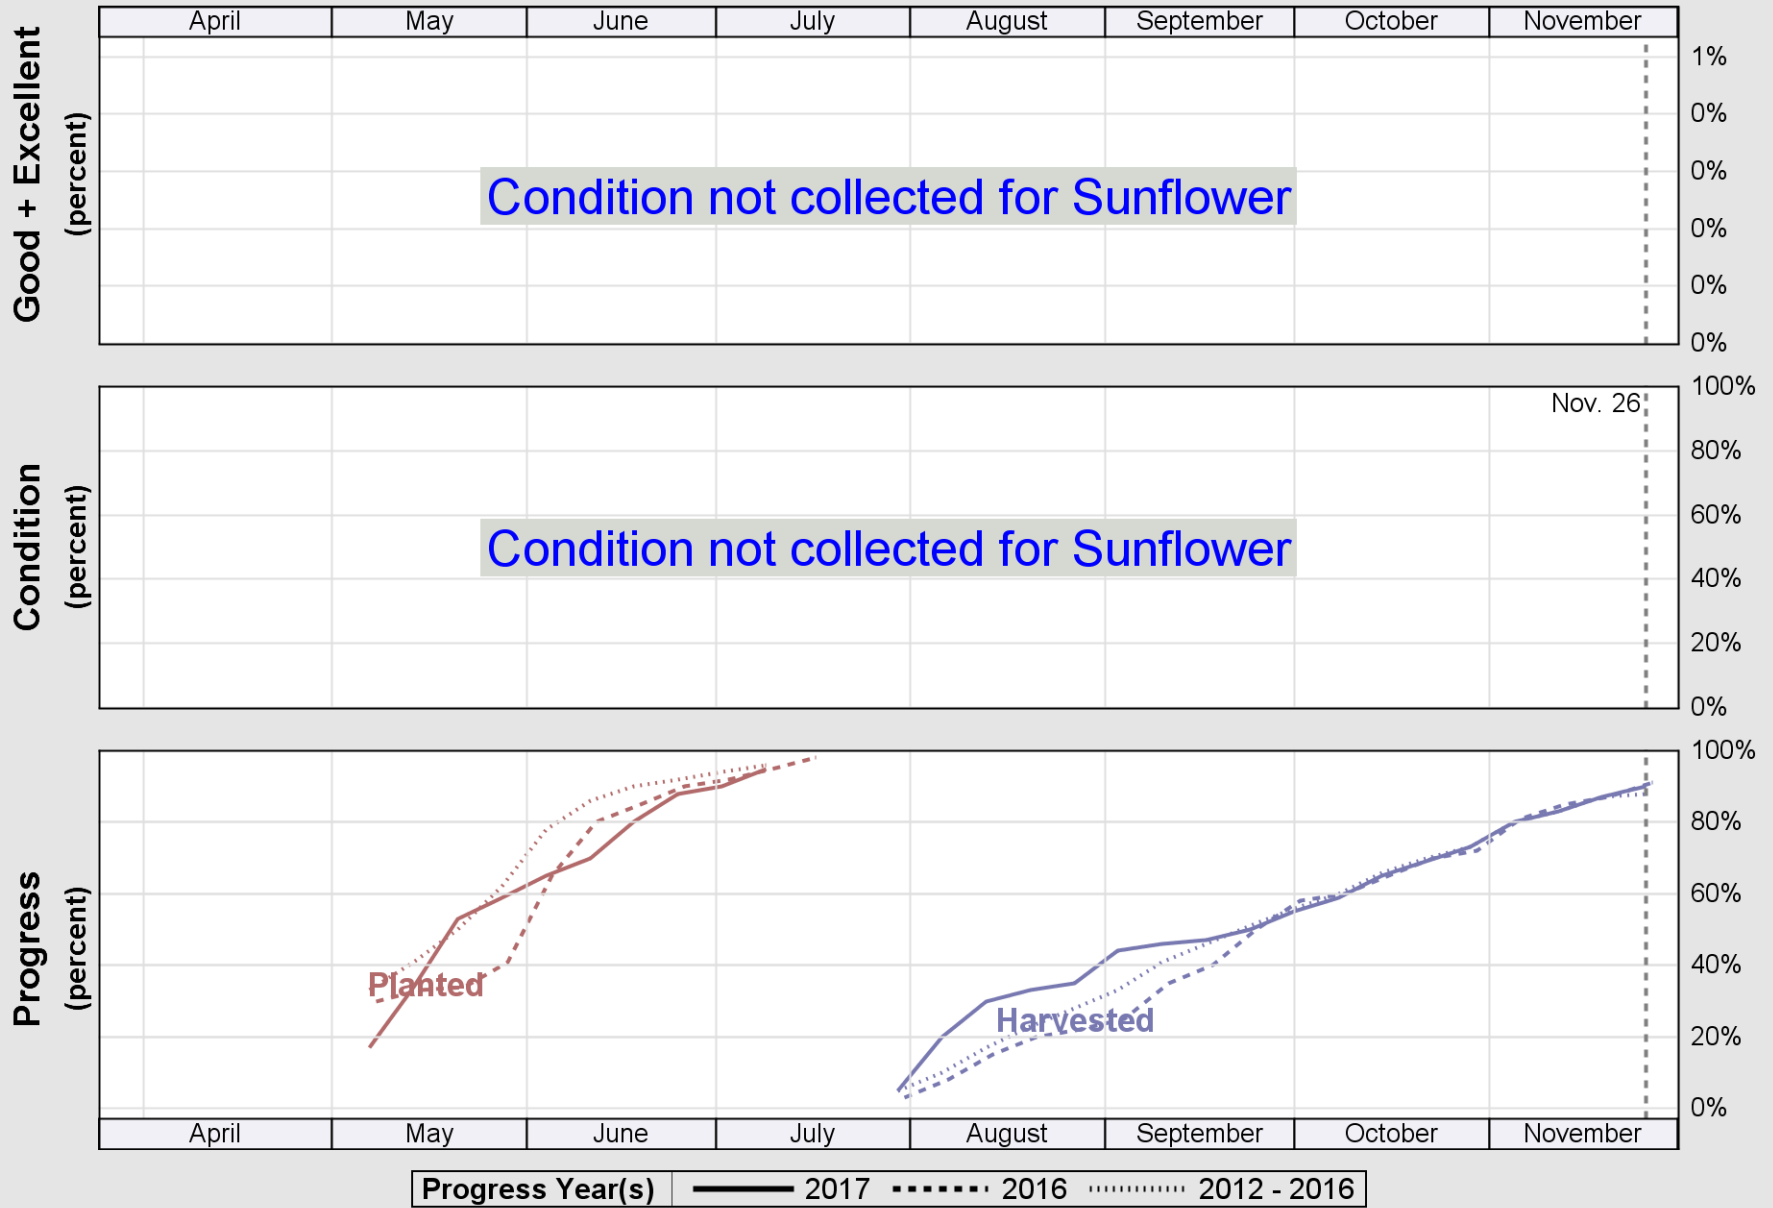

USDA

Crop Progress and Condition: Sorghum in Texas , 2017

NASS

Source: National Agricultural Statistics Service (NASS), Crop Progress Report

USDA

Crop Progress and Condition: Soybeans in Texas , 2017

NASS

Source: National Agricultural Statistics Service (NASS), Crop Progress Report

USDA

Crop Progress and Condition: Sunflower in Texas , 2017

NASS

Source: National Agricultural Statistics Service (NASS), Crop Progress Report

USDA

Crop Progress and Condition: Winter Wheat in Texas , 2017