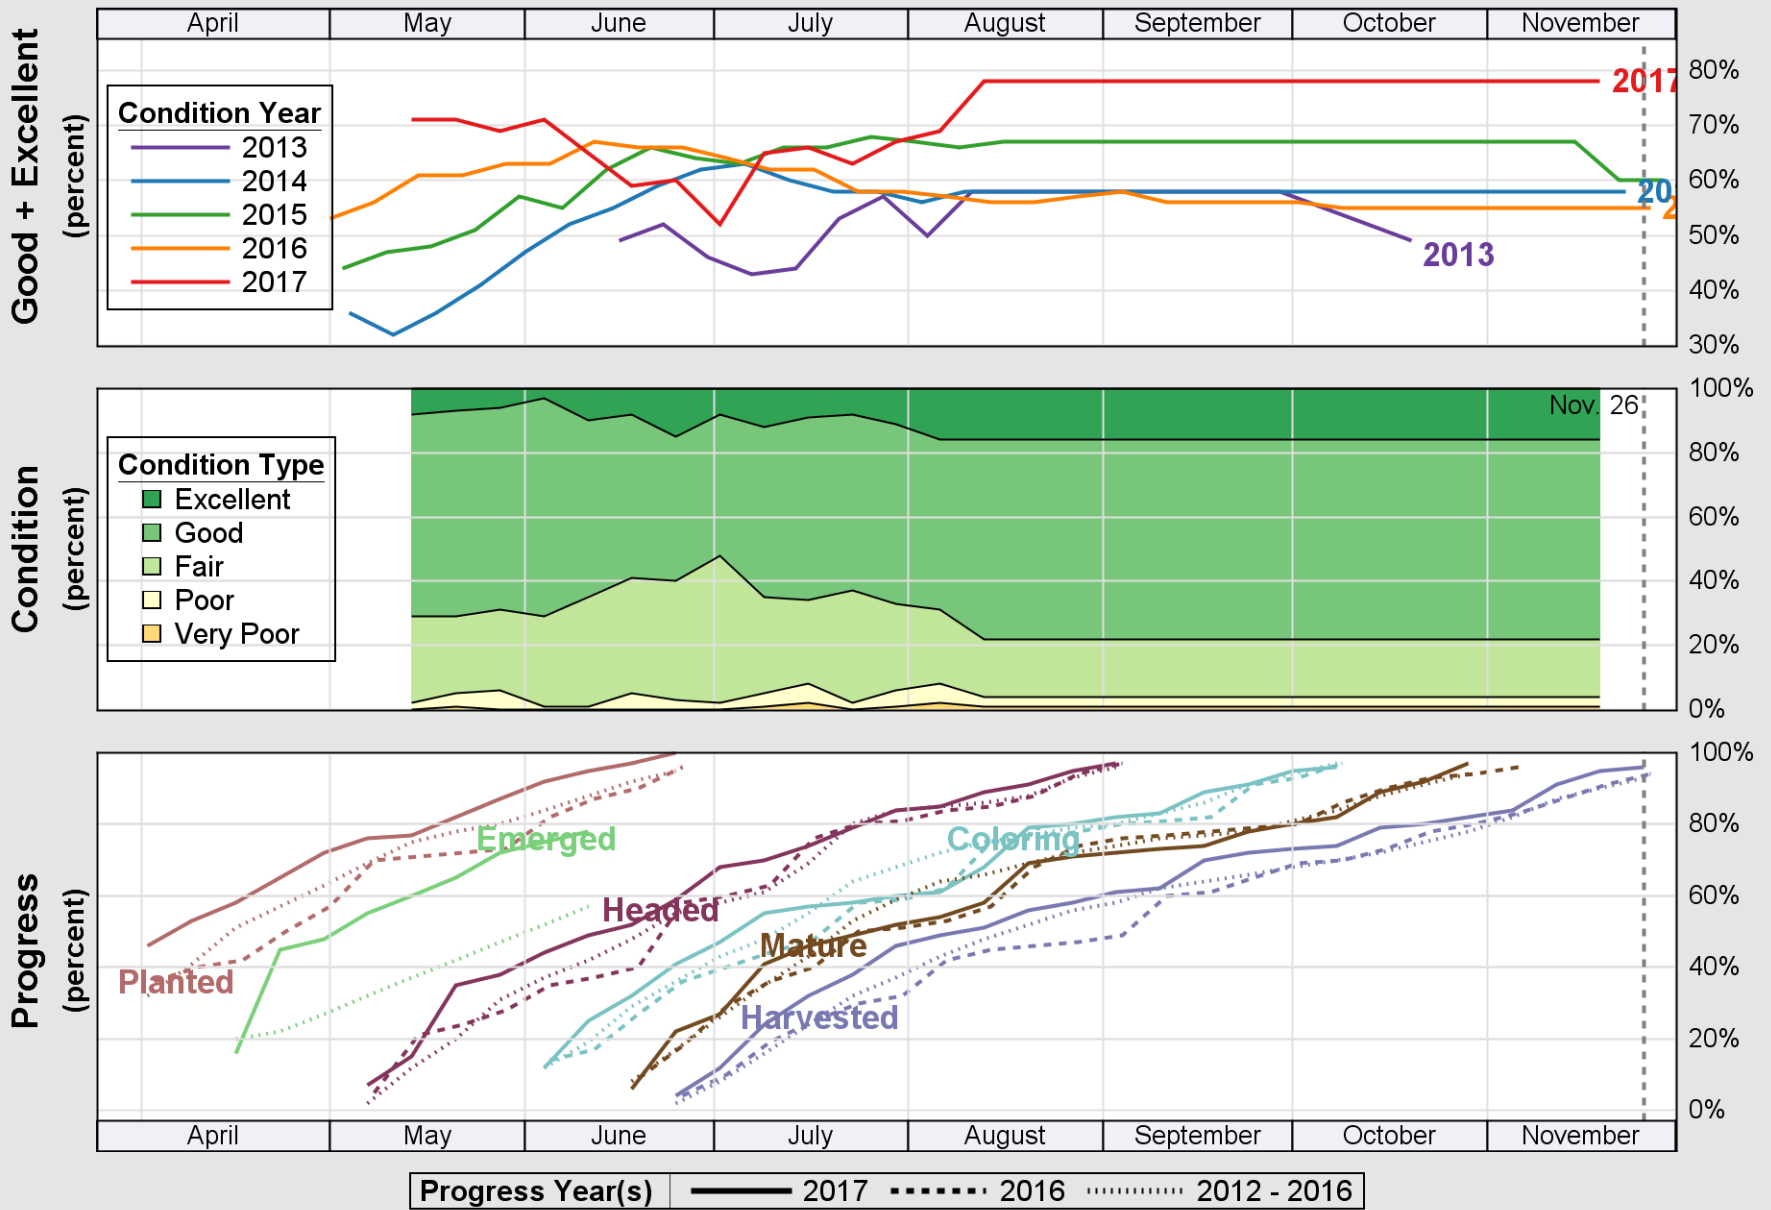

USDA

Crop Progress and Condition: Pasture and Range in Texas , 2017

NASS

Source: National Agricultural Statistics Service (NASS), Crop Progress Report

USDA

Crop Progress and Condition: Peanuts in Texas , 2017

NASS

Source: National Agricultural Statistics Service (NASS), Crop Progress Report

USDA

Crop Progress and Condition: Rice in Texas , 2017

NASS

Source: National Agricultural Statistics Service (NASS), Crop Progress Report

USDA

Crop Progress and Condition: Sorghum in Texas , 2017

NASS

Source: National Agricultural Statistics Service (NASS), Crop Progress Report

USDA

Crop Progress and Condition: Soybeans in Texas , 2017

NASS

Source: National Agricultural Statistics Service (NASS), Crop Progress Report

USDA

Crop Progress and Condition: Sunflower in Texas , 2017

NASS

Source: National Agricultural Statistics Service (NASS), Crop Progress Report

USDA

Crop Progress and Condition: Winter Wheat in Texas , 2017