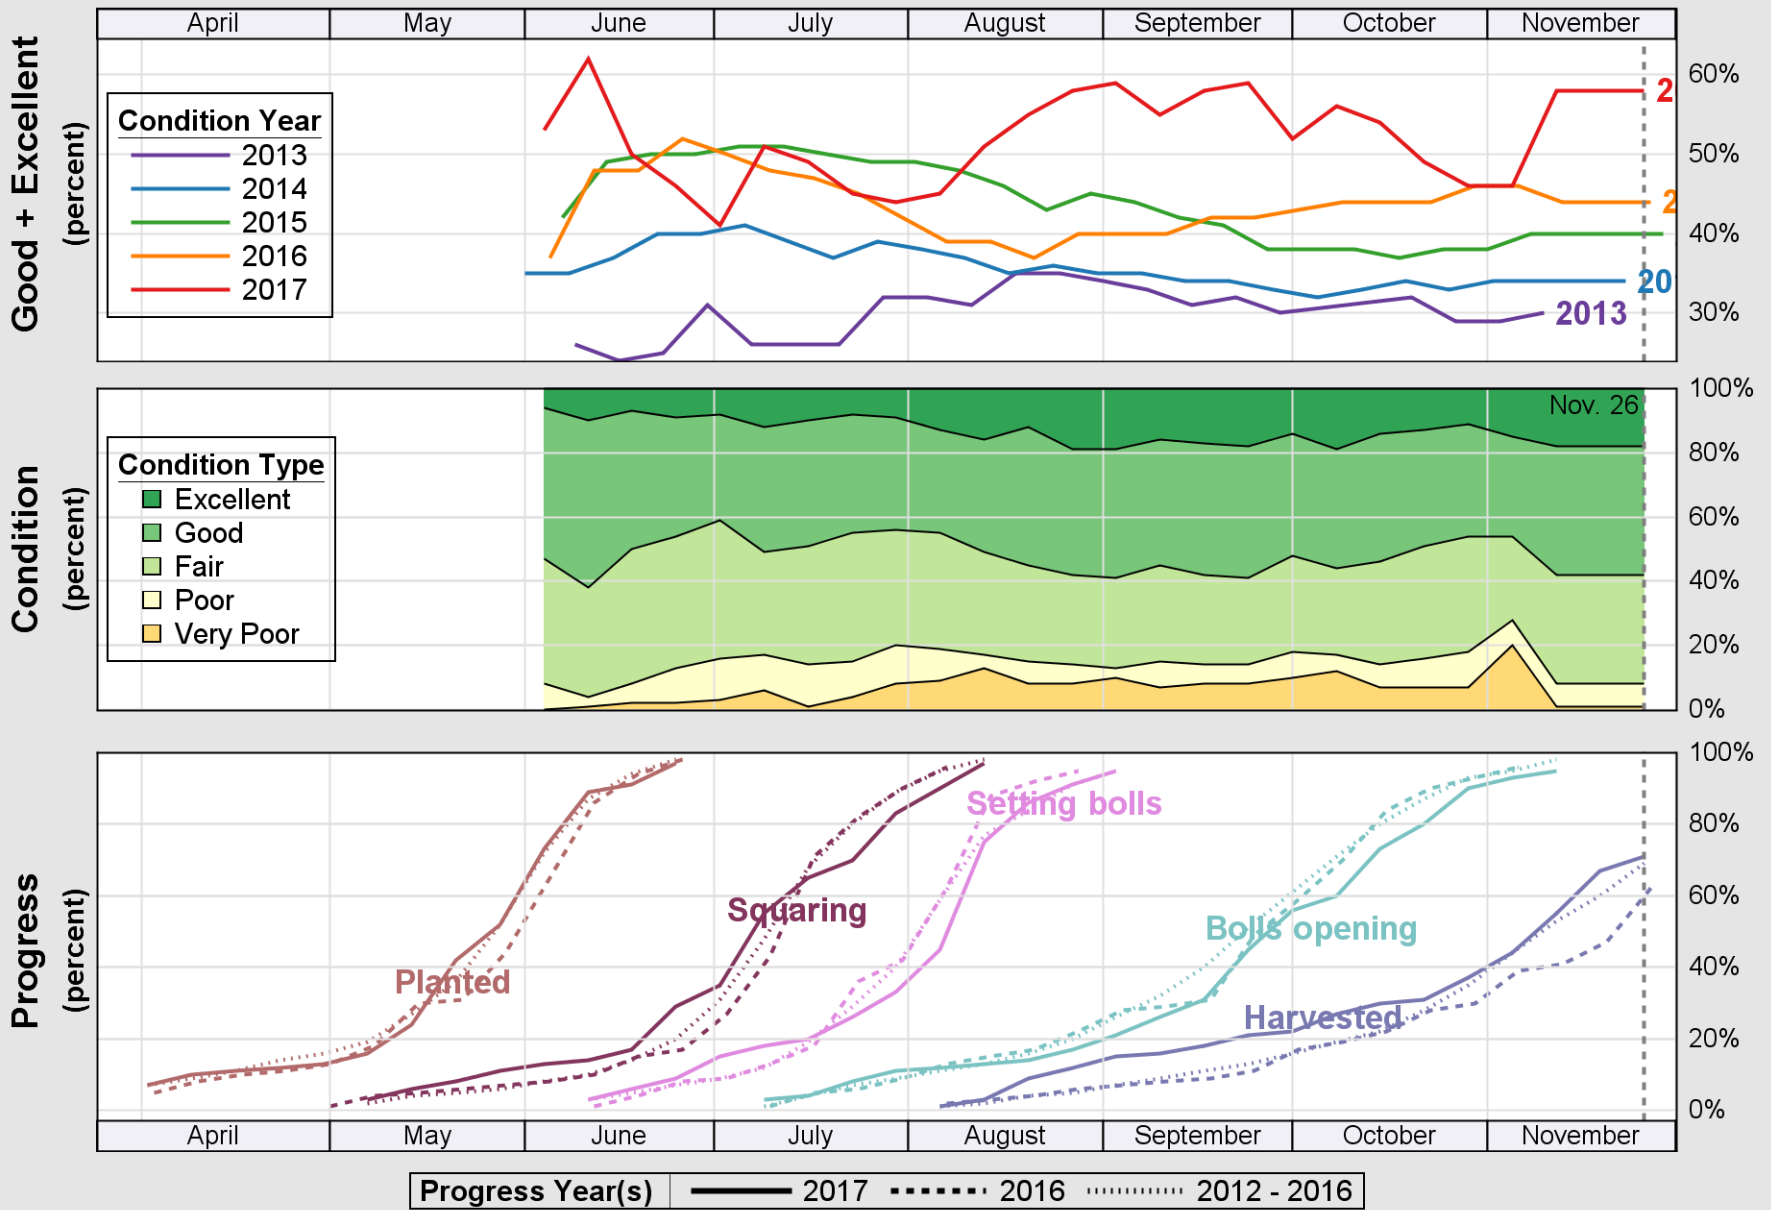

USDA

Crop Progress and Condition: Corn in Texas , 2017

NASS

Source: National Agricultural Statistics Service (NASS), Crop Progress Report

USDA

Crop Progress and Condition: Cotton in Texas , 2017

NASS

Source: National Agricultural Statistics Service (NASS), Crop Progress Report

USDA

Crop Progress and Condition: Pasture and Range in Texas , 2017

NASS

Source: National Agricultural Statistics Service (NASS), Crop Progress Report

USDA

Crop Progress and Condition: Peanuts in Texas , 2017

NASS

Source: National Agricultural Statistics Service (NASS), Crop Progress Report

USDA

Crop Progress and Condition: Rice in Texas , 2017

NASS

Source: National Agricultural Statistics Service (NASS), Crop Progress Report