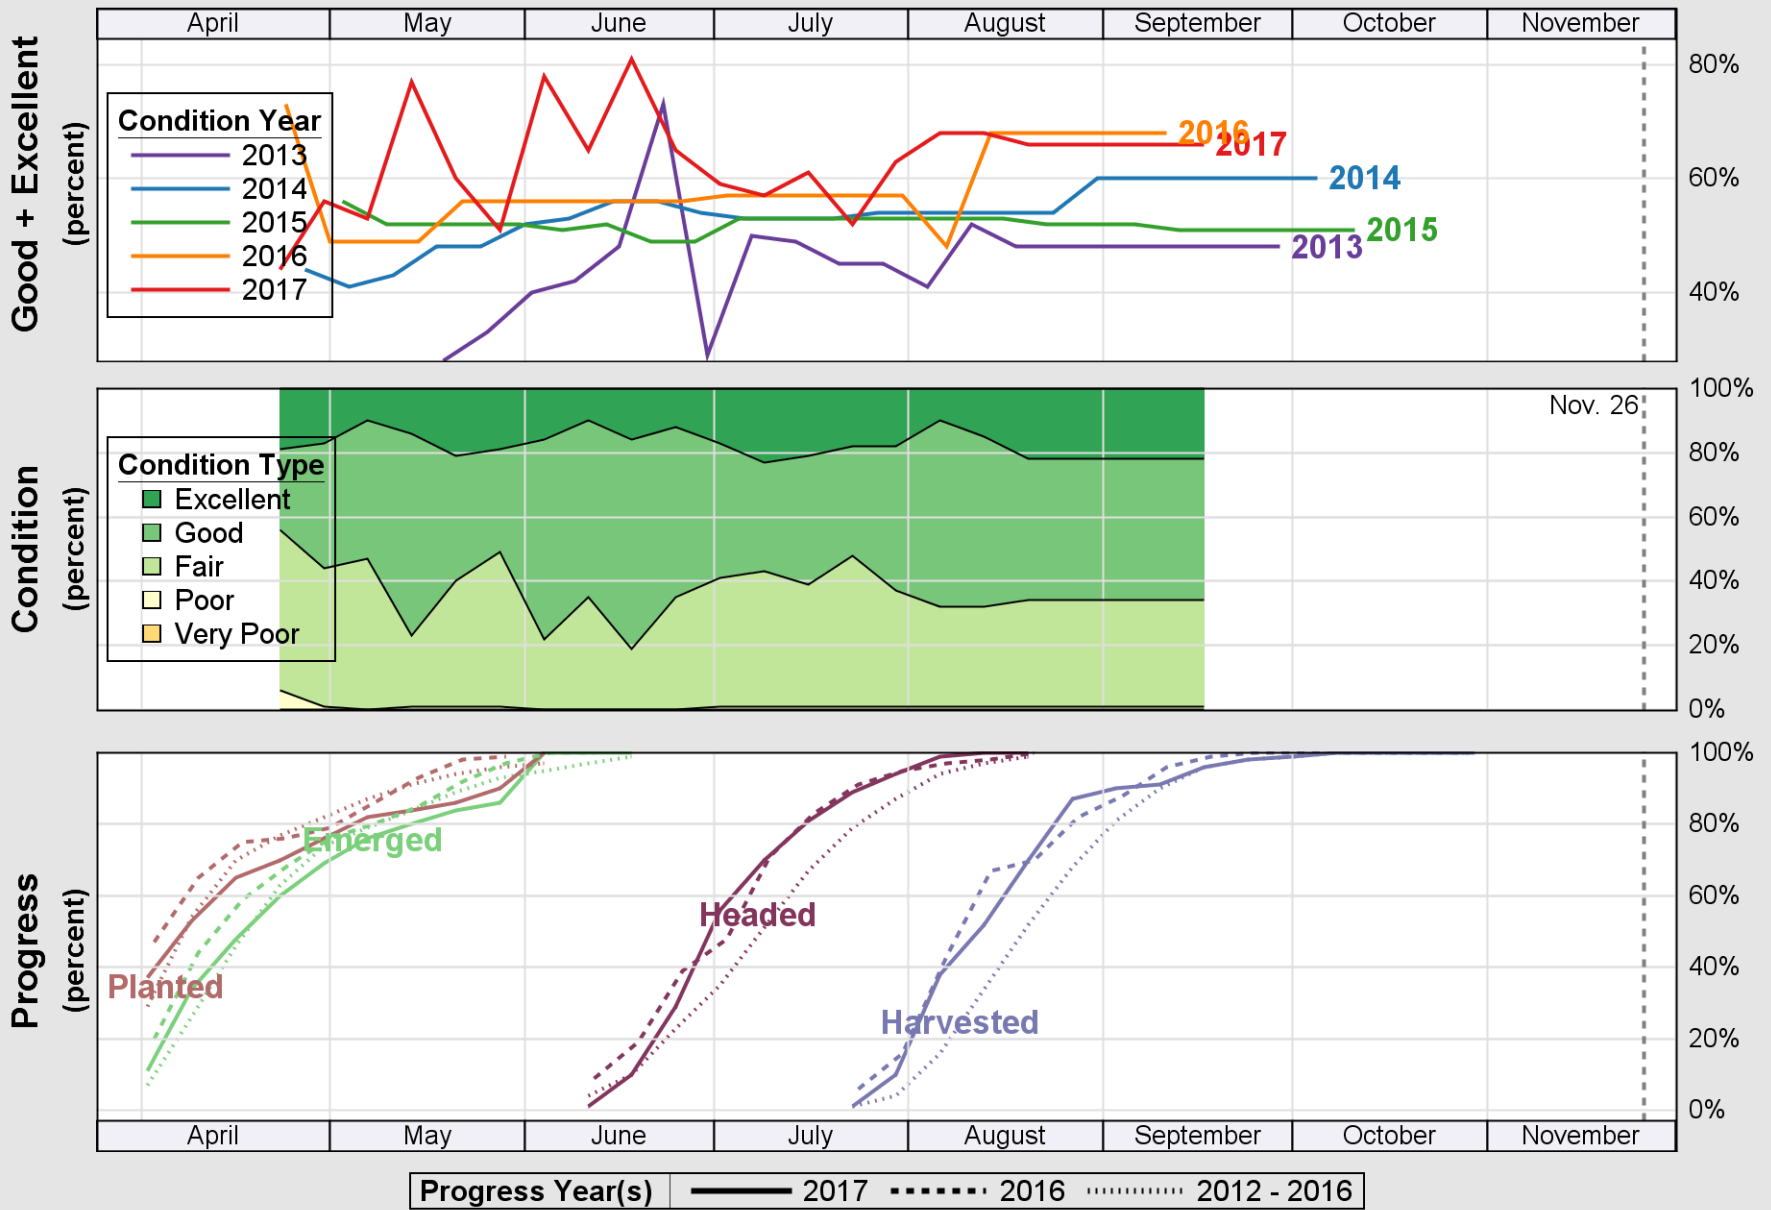

USDA

Crop Progress and Condition: Pasture and Range in Texas , 2017

NASS

Source: National Agricultural Statistics Service (NASS), Crop Progress Report

USDA

Crop Progress and Condition: Peanuts in Texas , 2017

NASS

Source: National Agricultural Statistics Service (NASS), Crop Progress Report

USDA

Crop Progress and Condition: Rice in Texas , 2017

NASS

Source: National Agricultural Statistics Service (NASS), Crop Progress Report

USDA

Crop Progress and Condition: Sorghum in Texas , 2017

NASS

Source: National Agricultural Statistics Service (NASS), Crop Progress Report

USDA

Crop Progress and Condition: Soybeans in Texas , 2017

NASS

Source: National Agricultural Statistics Service (NASS), Crop Progress Report