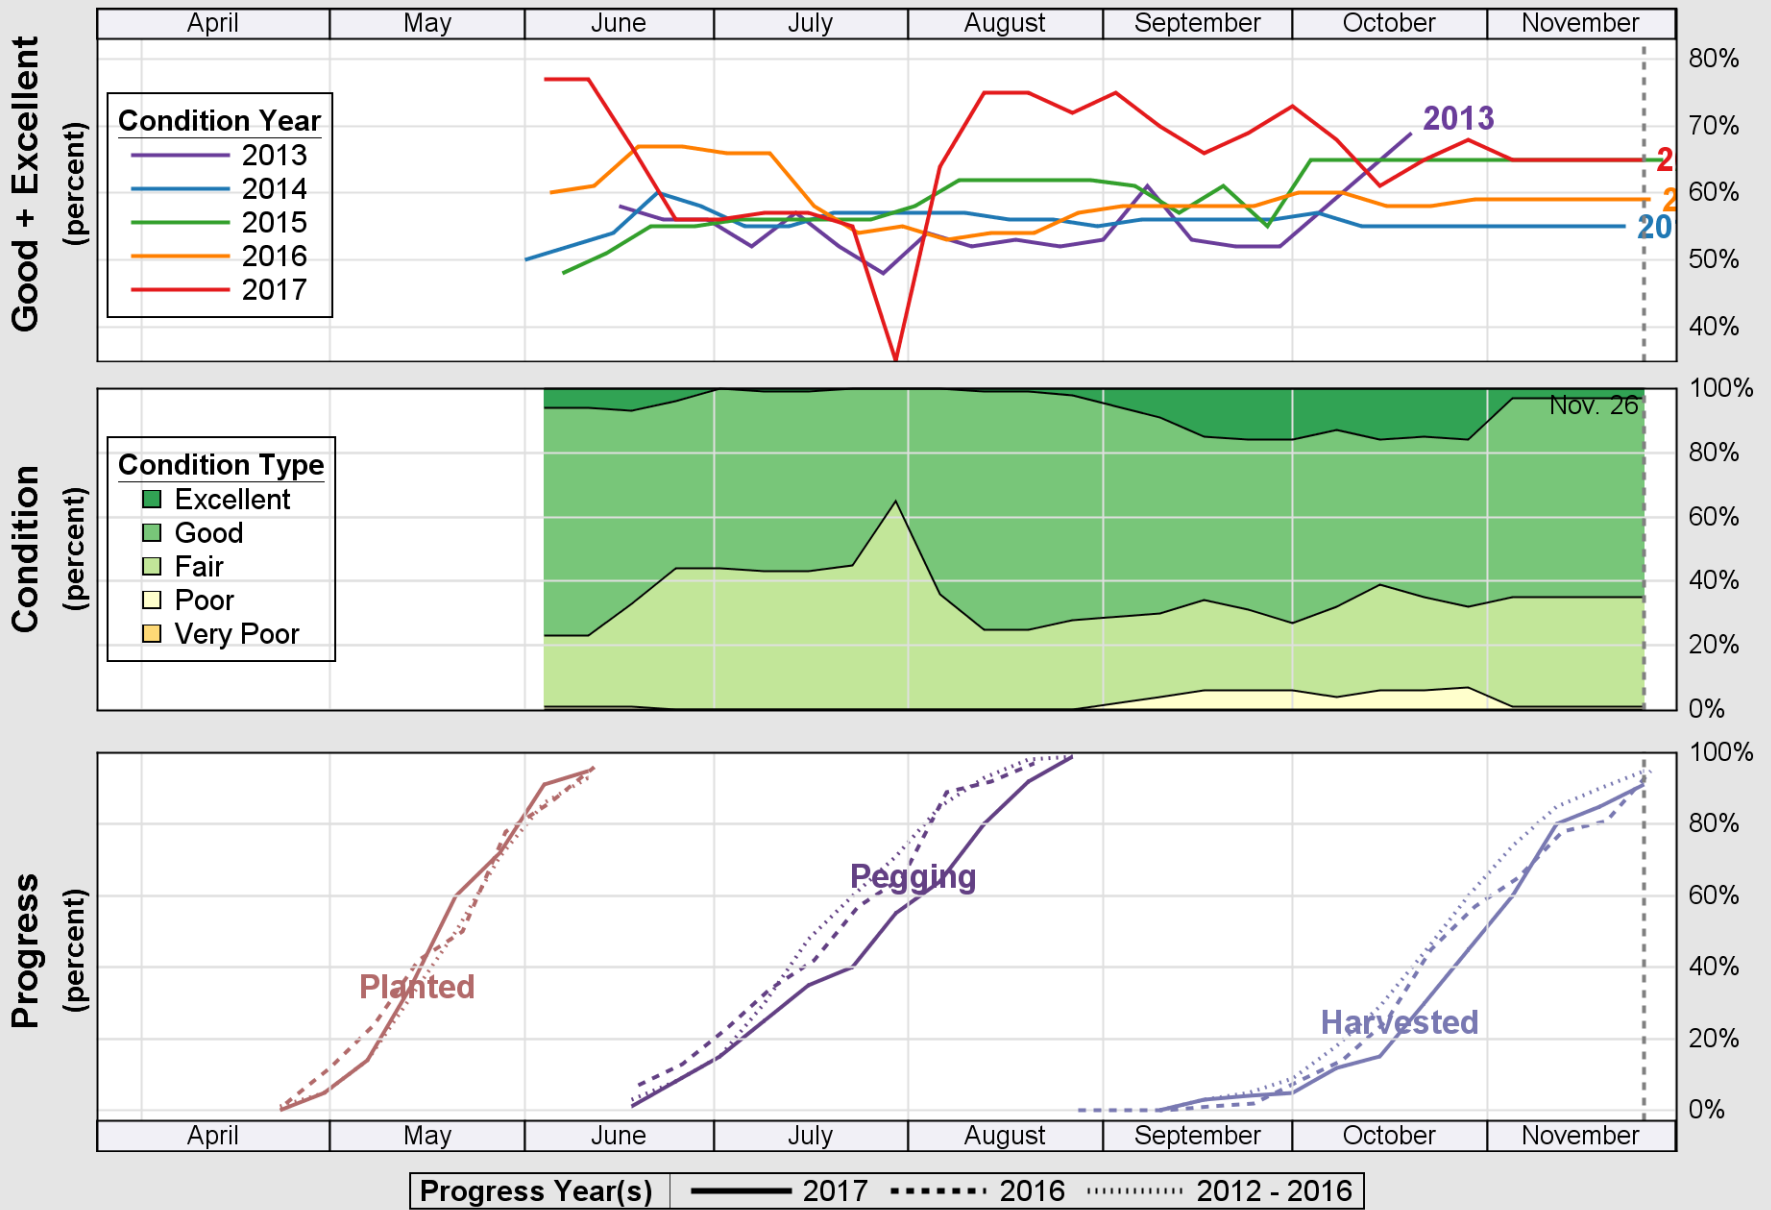

USDA

Crop Progress and Condition: Corn in Texas , 2017

NASS

Source: National Agricultural Statistics Service (NASS), Crop Progress Report

USDA

Crop Progress and Condition: Cotton in Texas , 2017

NASS

Source: National Agricultural Statistics Service (NASS), Crop Progress Report

USDA

Crop Progress and Condition: Pasture and Range in Texas , 2017

NASS

Source: National Agricultural Statistics Service (NASS), Crop Progress Report

USDA

Crop Progress and Condition: Peanuts in Texas , 2017

NASS

Source: National Agricultural Statistics Service (NASS), Crop Progress Report

USDA

Crop Progress and Condition: Rice in Texas , 2017

NASS

Source: National Agricultural Statistics Service (NASS), Crop Progress Report