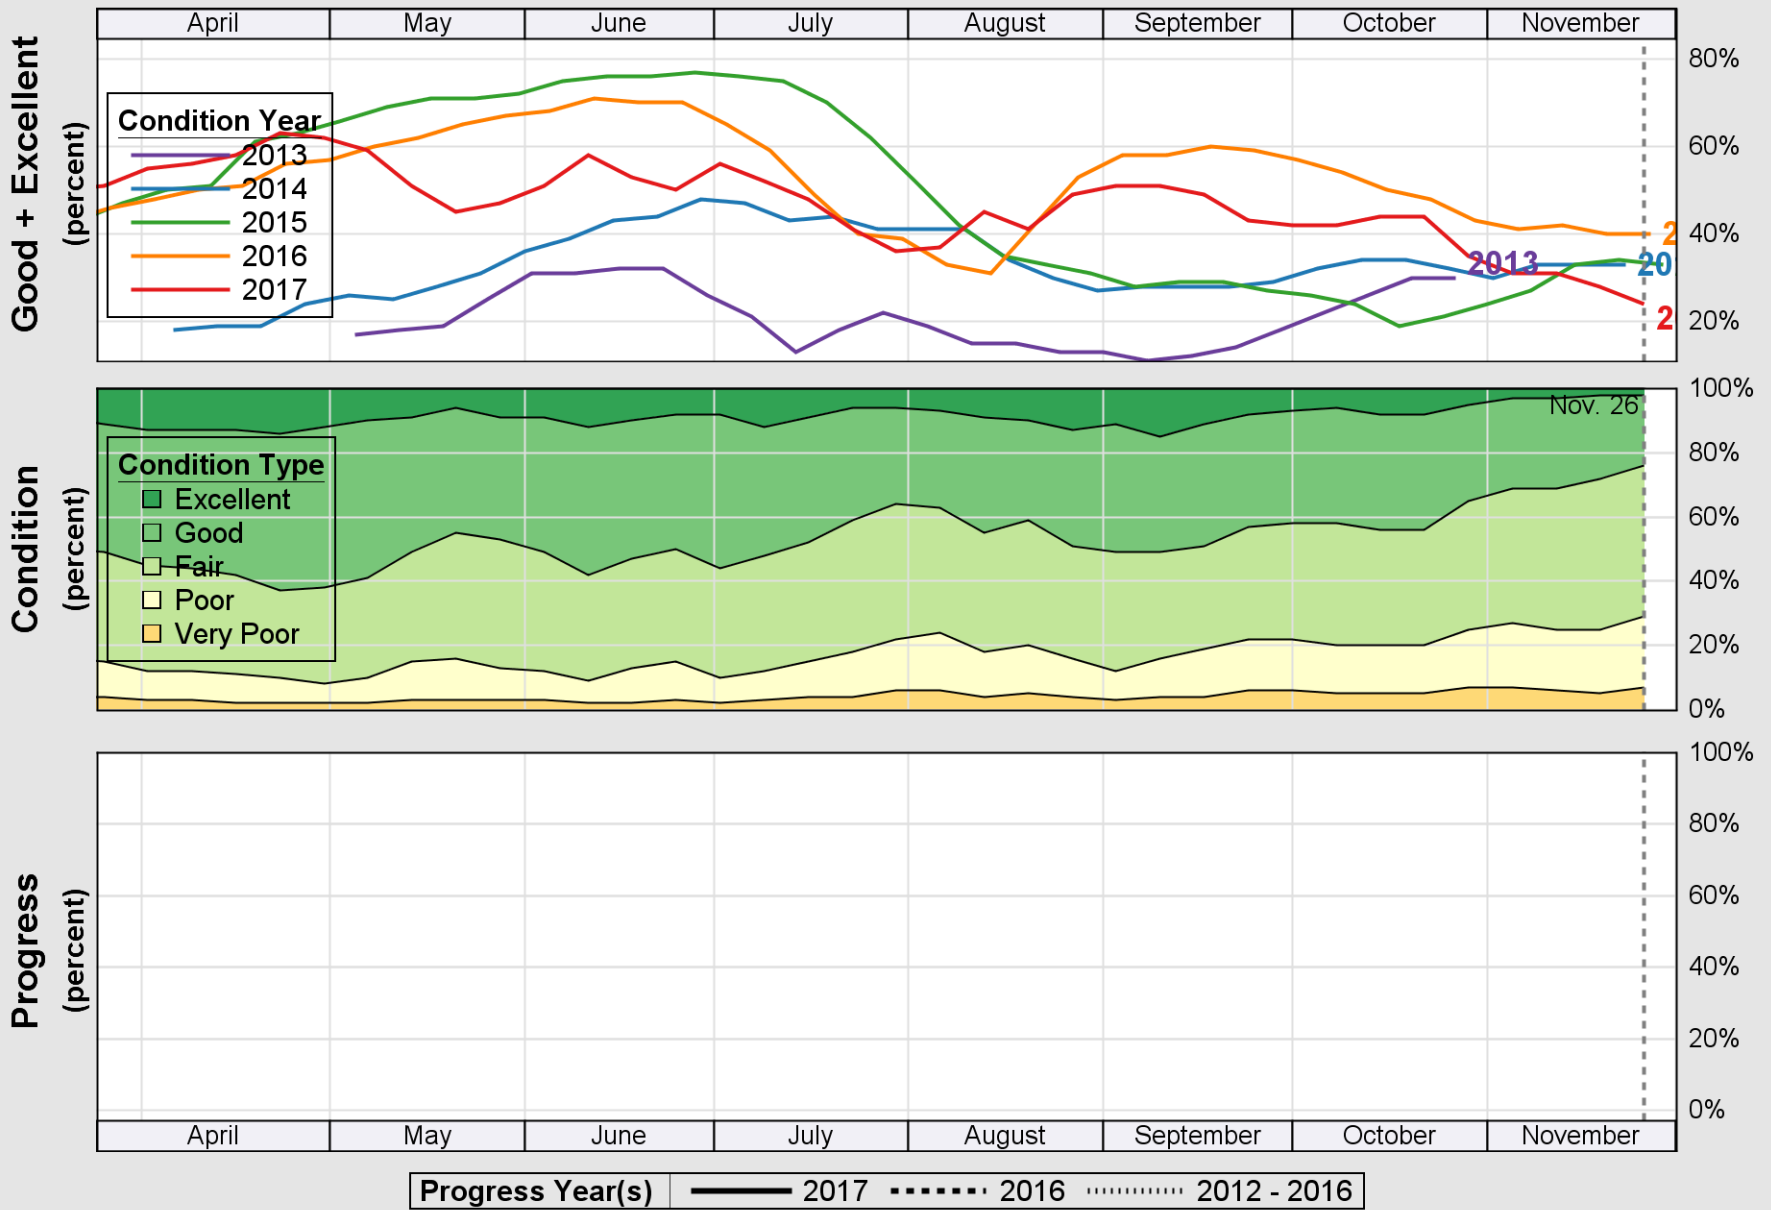

USDA

Crop Progress and Condition: Corn in Texas , 2017

NASS

Source: National Agricultural Statistics Service (NASS), Crop Progress Report

USDA

Crop Progress and Condition: Cotton in Texas , 2017

NASS

Source: National Agricultural Statistics Service (NASS), Crop Progress Report

USDA

Crop Progress and Condition: Pasture and Range in Texas , 2017

NASS

Source: National Agricultural Statistics Service (NASS), Crop Progress Report

USDA

Crop Progress and Condition: Peanuts in Texas , 2017

NASS

Source: National Agricultural Statistics Service (NASS), Crop Progress Report

USDA

Crop Progress and Condition: Rice in Texas , 2017

NASS

Source: National Agricultural Statistics Service (NASS), Crop Progress Report