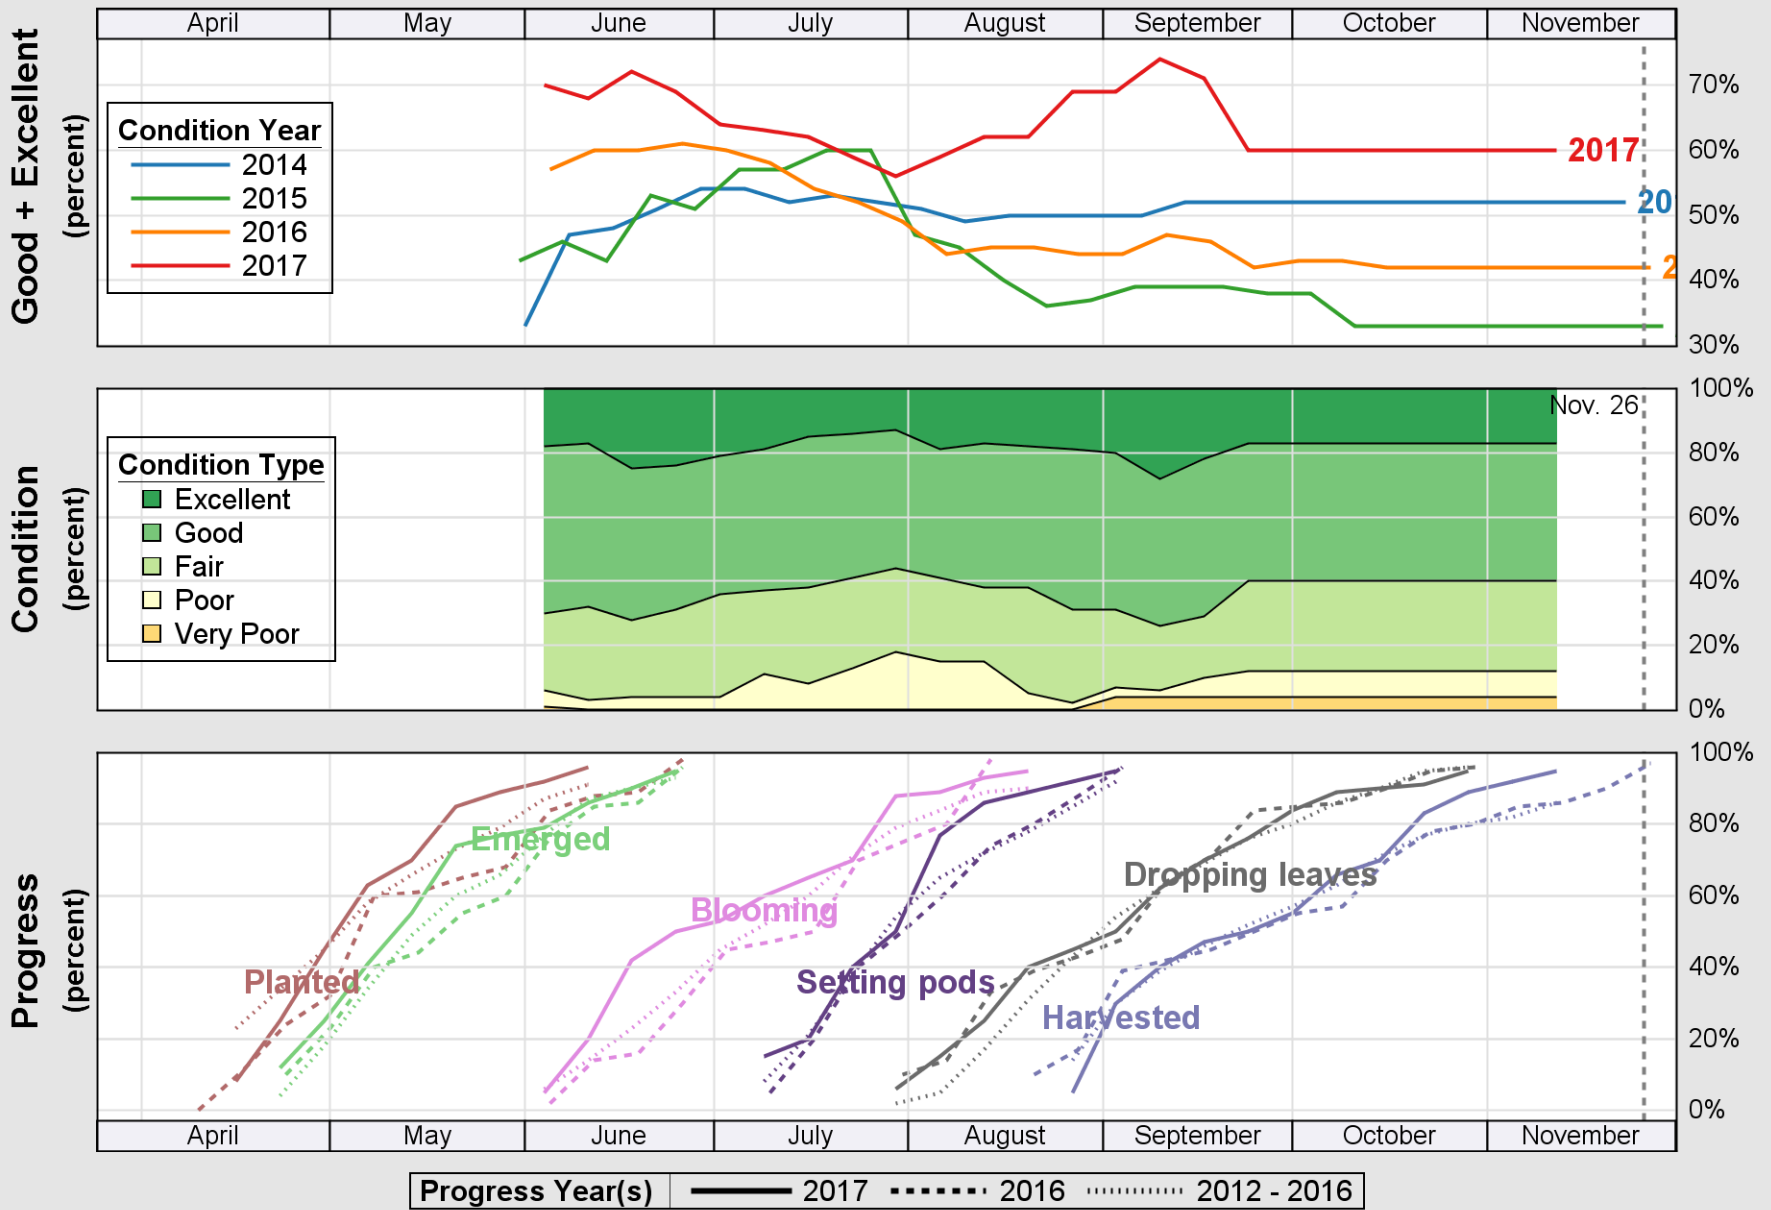

NASS

Source: National Agricultural Statistics Service (NASS), Crop Progress Report

USDA

Crop Progress and Condition: Rice in Texas , 2017

NASS

Source: National Agricultural Statistics Service (NASS), Crop Progress Report

USDA

Crop Progress and Condition: Sorghum in Texas , 2017

NASS

Source: National Agricultural Statistics Service (NASS), Crop Progress Report

USDA

Crop Progress and Condition: Soybeans in Texas , 2017

NASS

Source: National Agricultural Statistics Service (NASS), Crop Progress Report

USDA

Crop Progress and Condition: Sunflower in Texas , 2017

NASS

Source: National Agricultural Statistics Service (NASS), Crop Progress Report

USDA

Crop Progress and Condition: Winter Wheat in Texas , 2017