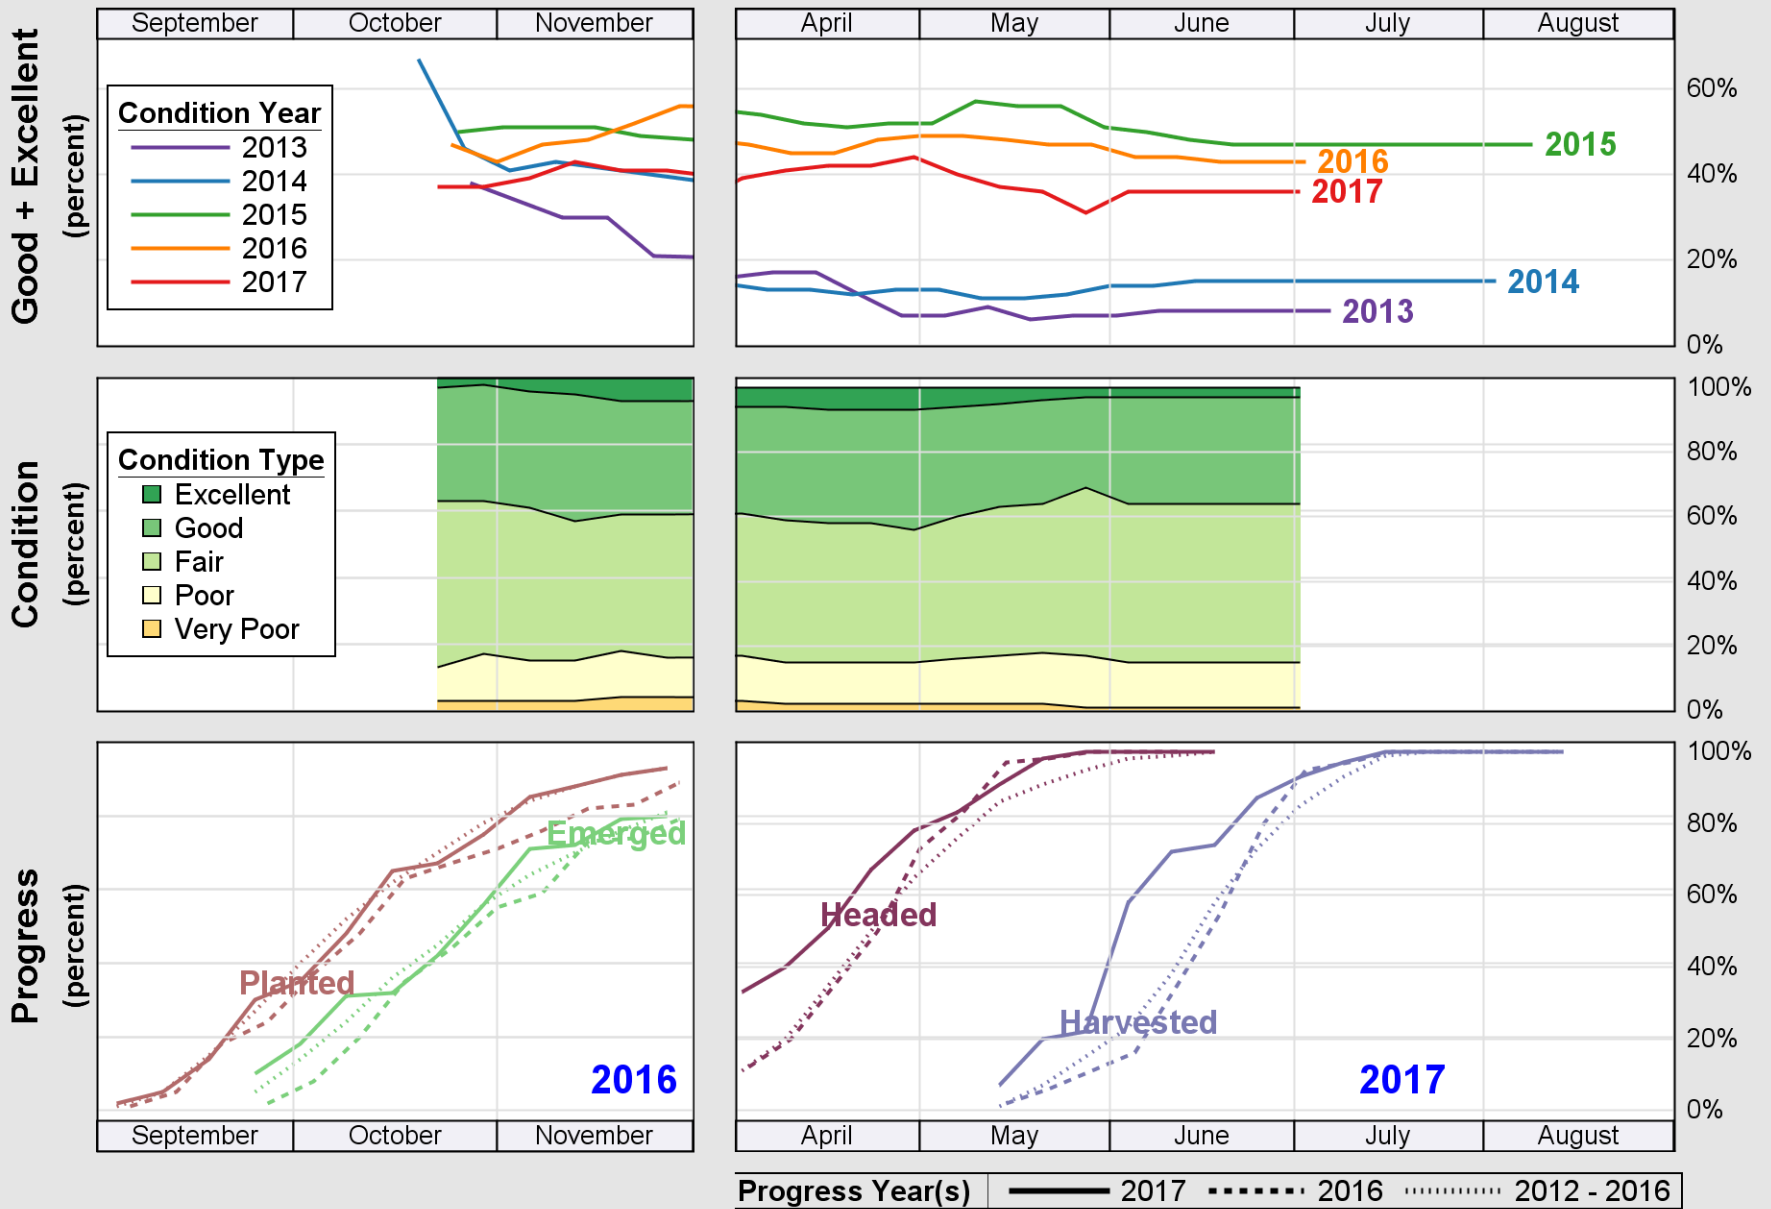

USDA

Crop Progress and Condition: Sorghum in Texas , 2017

NASS

Source: National Agricultural Statistics Service (NASS), Crop Progress Report

USDA

Crop Progress and Condition: Soybeans in Texas , 2017

NASS

Source: National Agricultural Statistics Service (NASS), Crop Progress Report

USDA

Crop Progress and Condition: Sunflower in Texas , 2017

NASS

Source: National Agricultural Statistics Service (NASS), Crop Progress Report

USDA

Crop Progress and Condition: Winter Wheat in Texas , 2017

NASS

Source: National Agricultural Statistics Service (NASS), Crop Progress Report