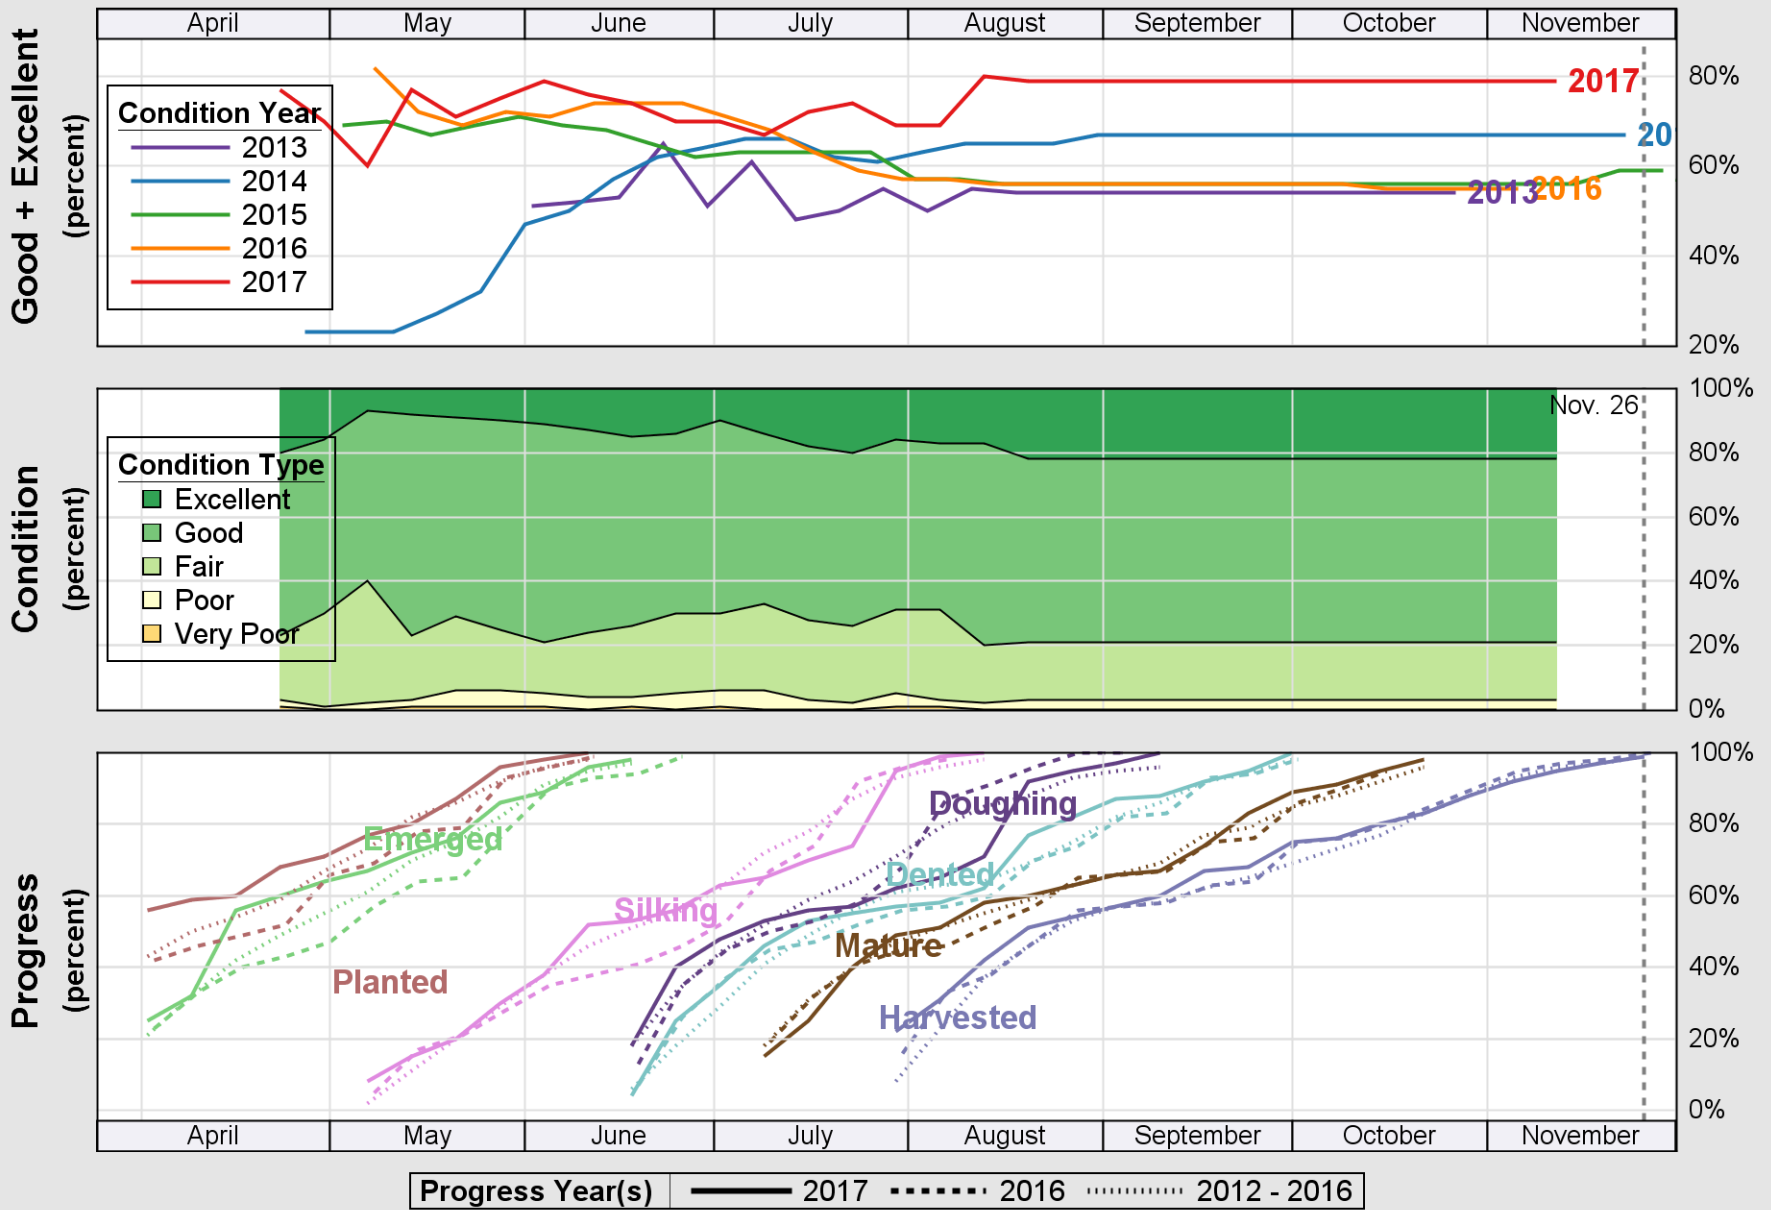

USDA

Crop Progress and Condition: Corn in Texas , 2017

NASS

Source: National Agricultural Statistics Service (NASS), Crop Progress Report

USDA

Crop Progress and Condition: Cotton in Texas , 2017

NASS

Source: National Agricultural Statistics Service (NASS), Crop Progress Report

USDA

Crop Progress and Condition: Pasture and Range in Texas , 2017

NASS

Source: National Agricultural Statistics Service (NASS), Crop Progress Report

USDA

Crop Progress and Condition: Peanuts in Texas , 2017

NASS

Source: National Agricultural Statistics Service (NASS), Crop Progress Report

USDA

Crop Progress and Condition: Rice in Texas , 2017

NASS

Source: National Agricultural Statistics Service (NASS), Crop Progress Report