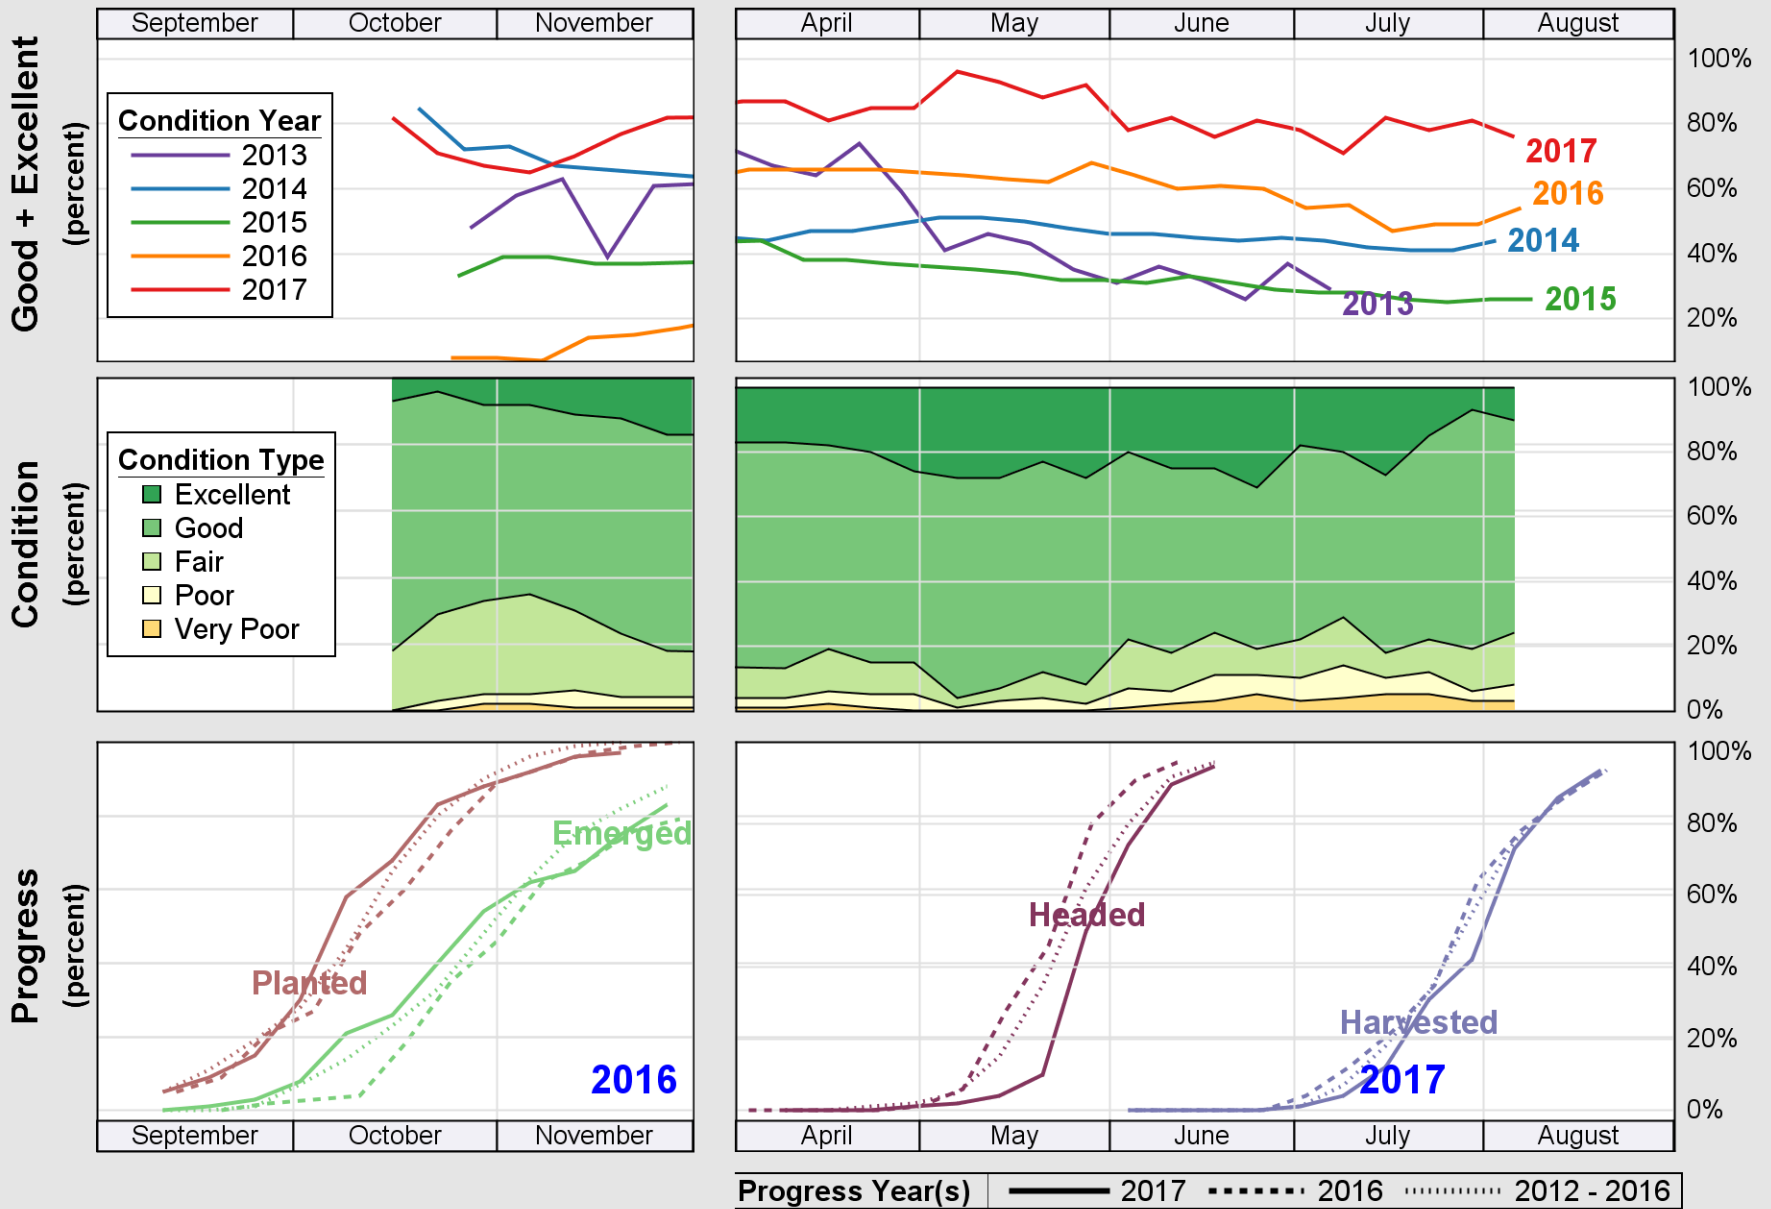

USDA

Crop Progress and Condition: Barley in Oregon , 2017

NASS

Source: National Agricultural Statistics Service (NASS), Crop Progress Report

USDA

Crop Progress and Condition: Corn in Oregon , 2017

NASS

Source: National Agricultural Statistics Service (NASS), Crop Progress Report

NASS

Source: National Agricultural Statistics Service (NASS), Crop Progress Report

USDA

Crop Progress and Condition: Spring Wheat in Oregon , 2017

NASS

Source: National Agricultural Statistics Service (NASS), Crop Progress Report

USDA

Crop Progress and Condition: Sugar Beets in Oregon , 2017

NASS

Source: National Agricultural Statistics Service (NASS), Crop Progress Report

USDA

Crop Progress and Condition: Winter Wheat in Oregon, 2017

NASS

Source: National Agricultural Statistics Service (NASS), Crop Progress Report