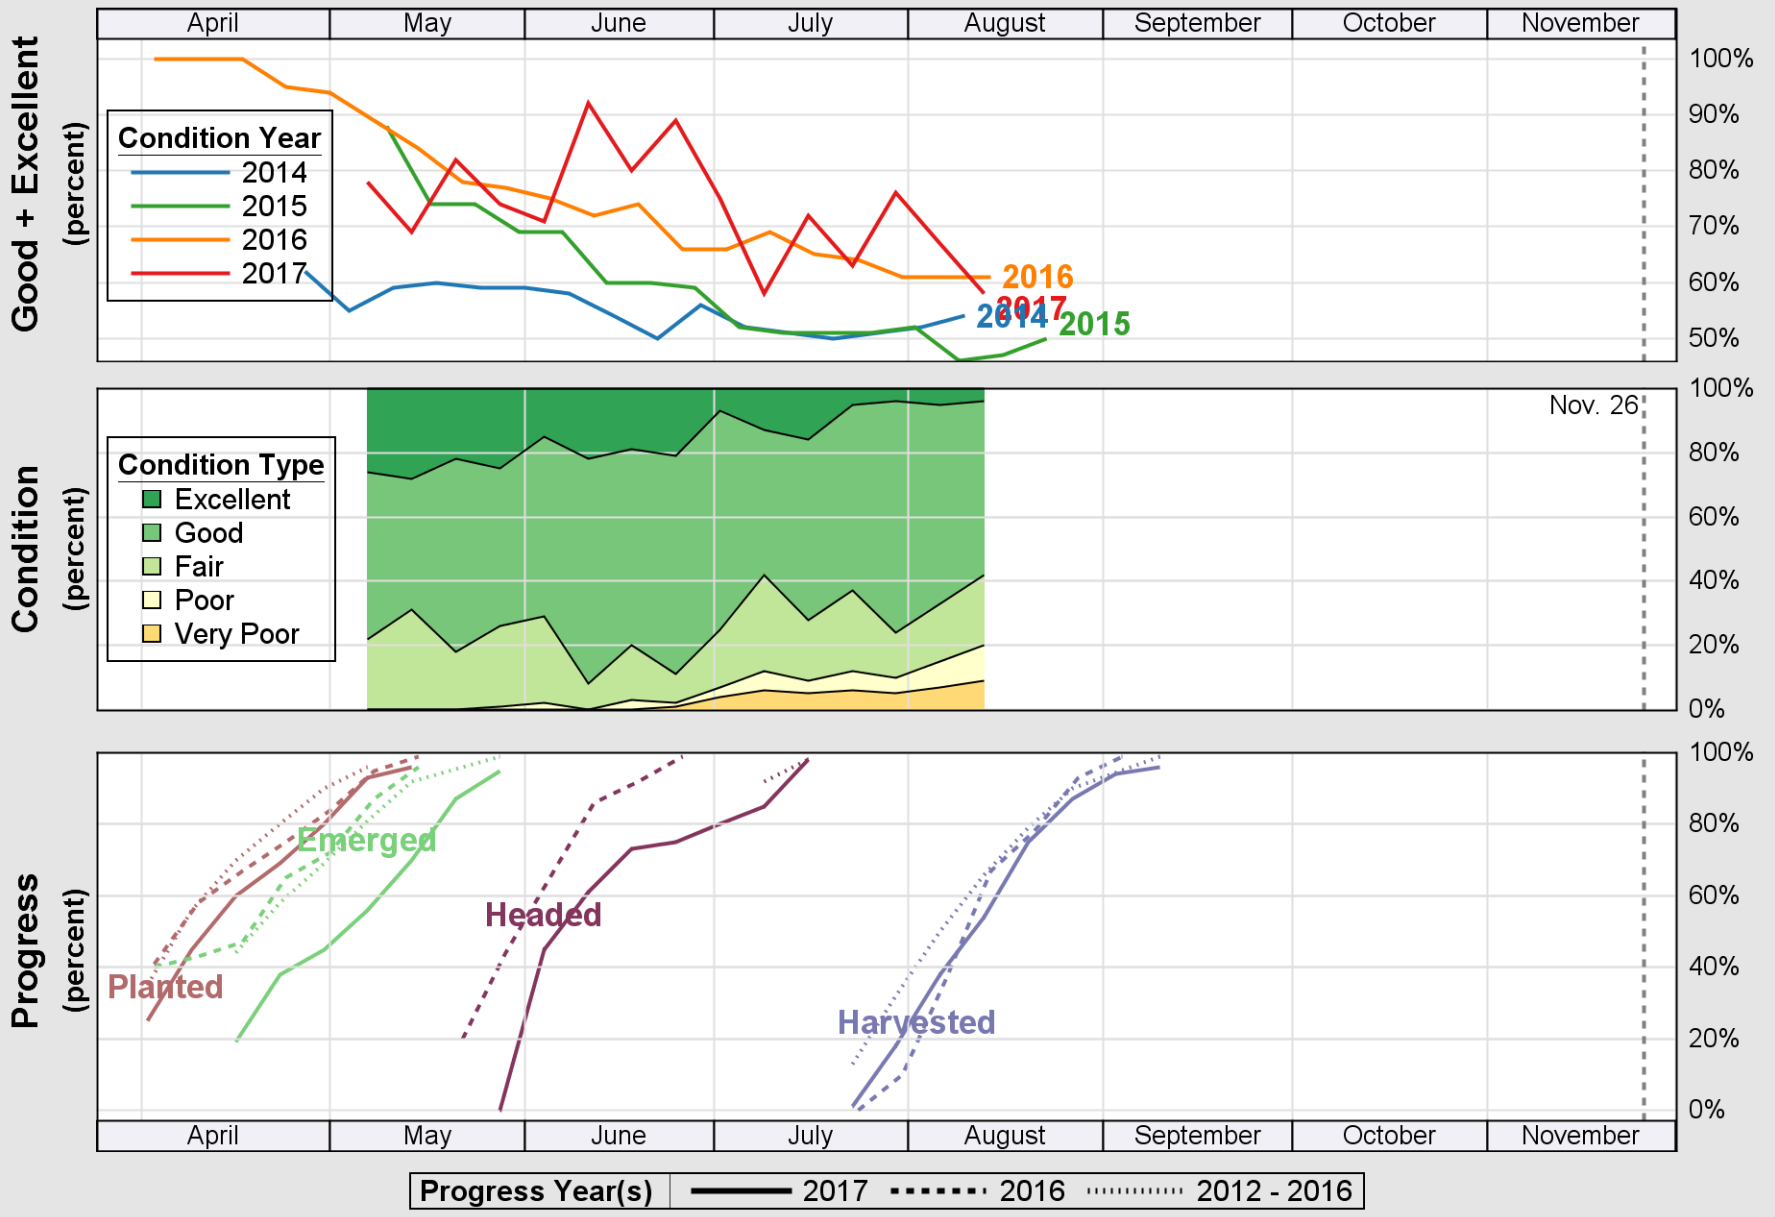

USDA

Crop Progress and Condition: Oats in Oregon , 2017

NASS

Source: National Agricultural Statistics Service (NASS), Crop Progress Report

USDA

Crop Progress and Condition: Pasture and Range in Oregon , 2017

NASS

Source: National Agricultural Statistics Service (NASS), Crop Progress Report

USDA

Crop Progress and Condition: Spring Wheat in Oregon , 2017

NASS

Source: National Agricultural Statistics Service (NASS), Crop Progress Report

USDA

Crop Progress and Condition: Sugar Beets in Oregon , 2017

NASS

Source: National Agricultural Statistics Service (NASS), Crop Progress Report

USDA

Crop Progress and Condition: Winter Wheat in Oregon, 2017