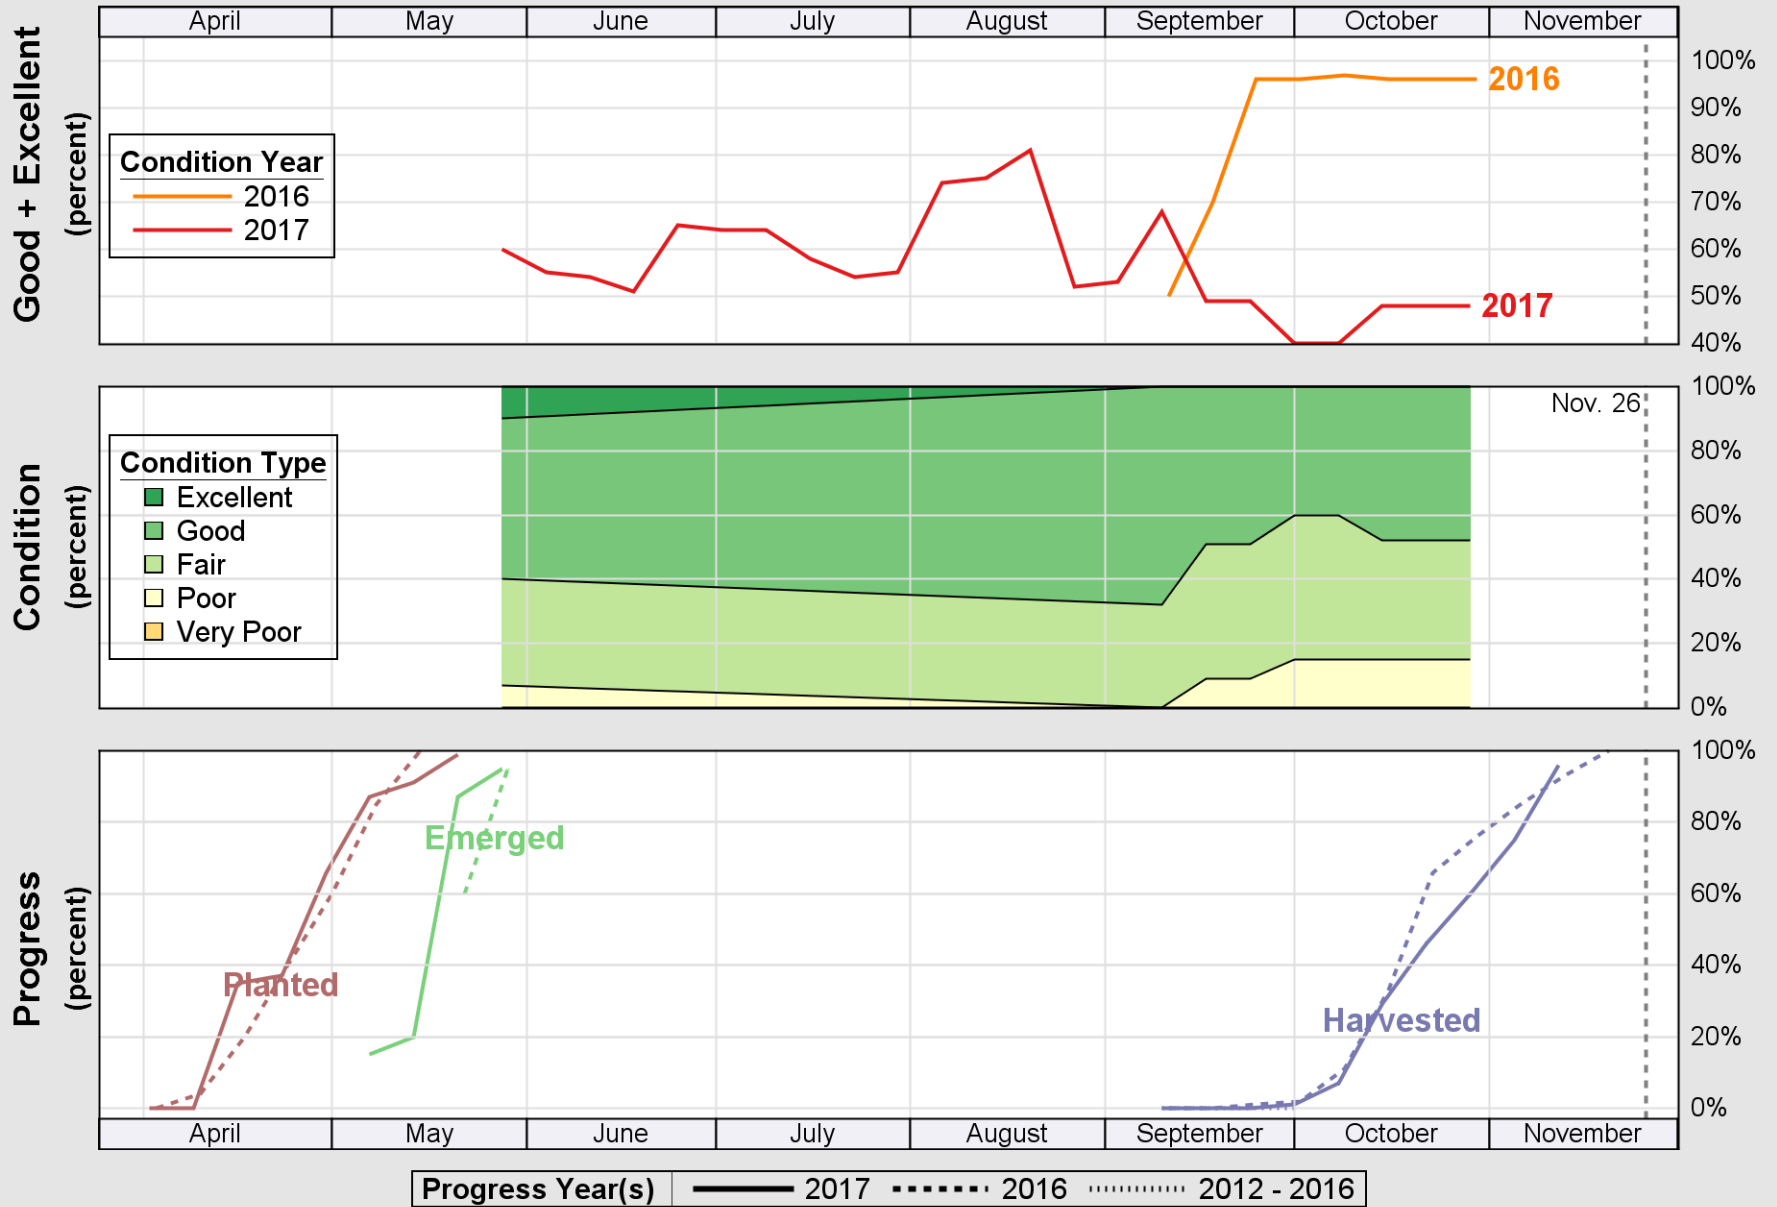

NASS

Source: National Agricultural Statistics Service (NASS), Crop Progress Report

USDA

Crop Progress and Condition: Spring Wheat in Oregon , 2017

NASS

Source: National Agricultural Statistics Service (NASS), Crop Progress Report

USDA

Crop Progress and Condition: Sugar Beets in Oregon , 2017

NASS

Source: National Agricultural Statistics Service (NASS), Crop Progress Report

USDA

Crop Progress and Condition: Winter Wheat in Oregon, 2017