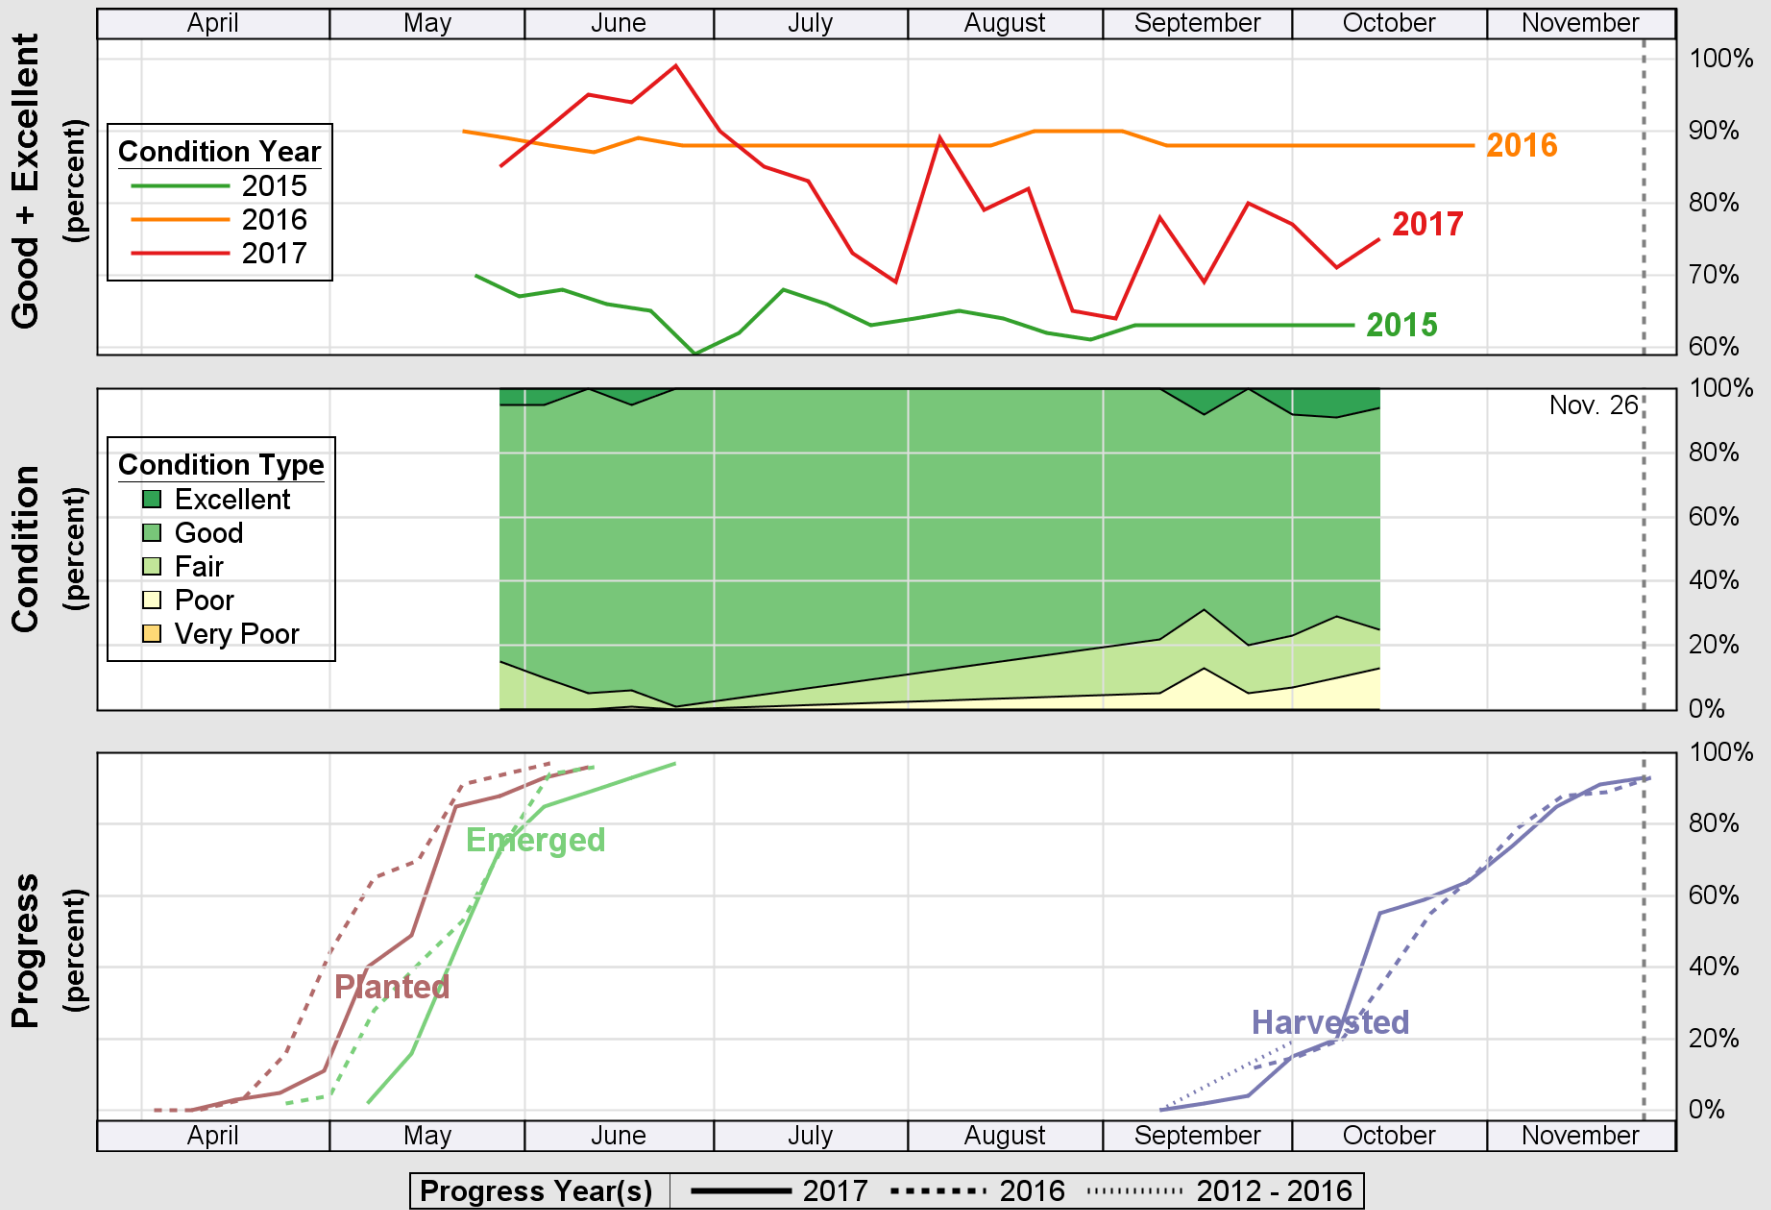

USDA

Crop Progress and Condition: Barley in Oregon , 2017

NASS

Source: National Agricultural Statistics Service (NASS), Crop Progress Report

USDA

Crop Progress and Condition: Corn in Oregon , 2017

NASS

Source: National Agricultural Statistics Service (NASS), Crop Progress Report

USDA

Crop Progress and Condition: Oats in Oregon , 2017

NASS

Source: National Agricultural Statistics Service (NASS), Crop Progress Report

USDA

Crop Progress and Condition: Pasture and Range in Oregon , 2017

NASS

Source: National Agricultural Statistics Service (NASS), Crop Progress Report

USDA

Crop Progress and Condition: Spring Wheat in Oregon , 2017

NASS

Source: National Agricultural Statistics Service (NASS), Crop Progress Report

USDA

Crop Progress and Condition: Sugar Beets in Oregon , 2017

NASS

Source: National Agricultural Statistics Service (NASS), Crop Progress Report

USDA

Crop Progress and Condition: Winter Wheat in Oregon, 2017