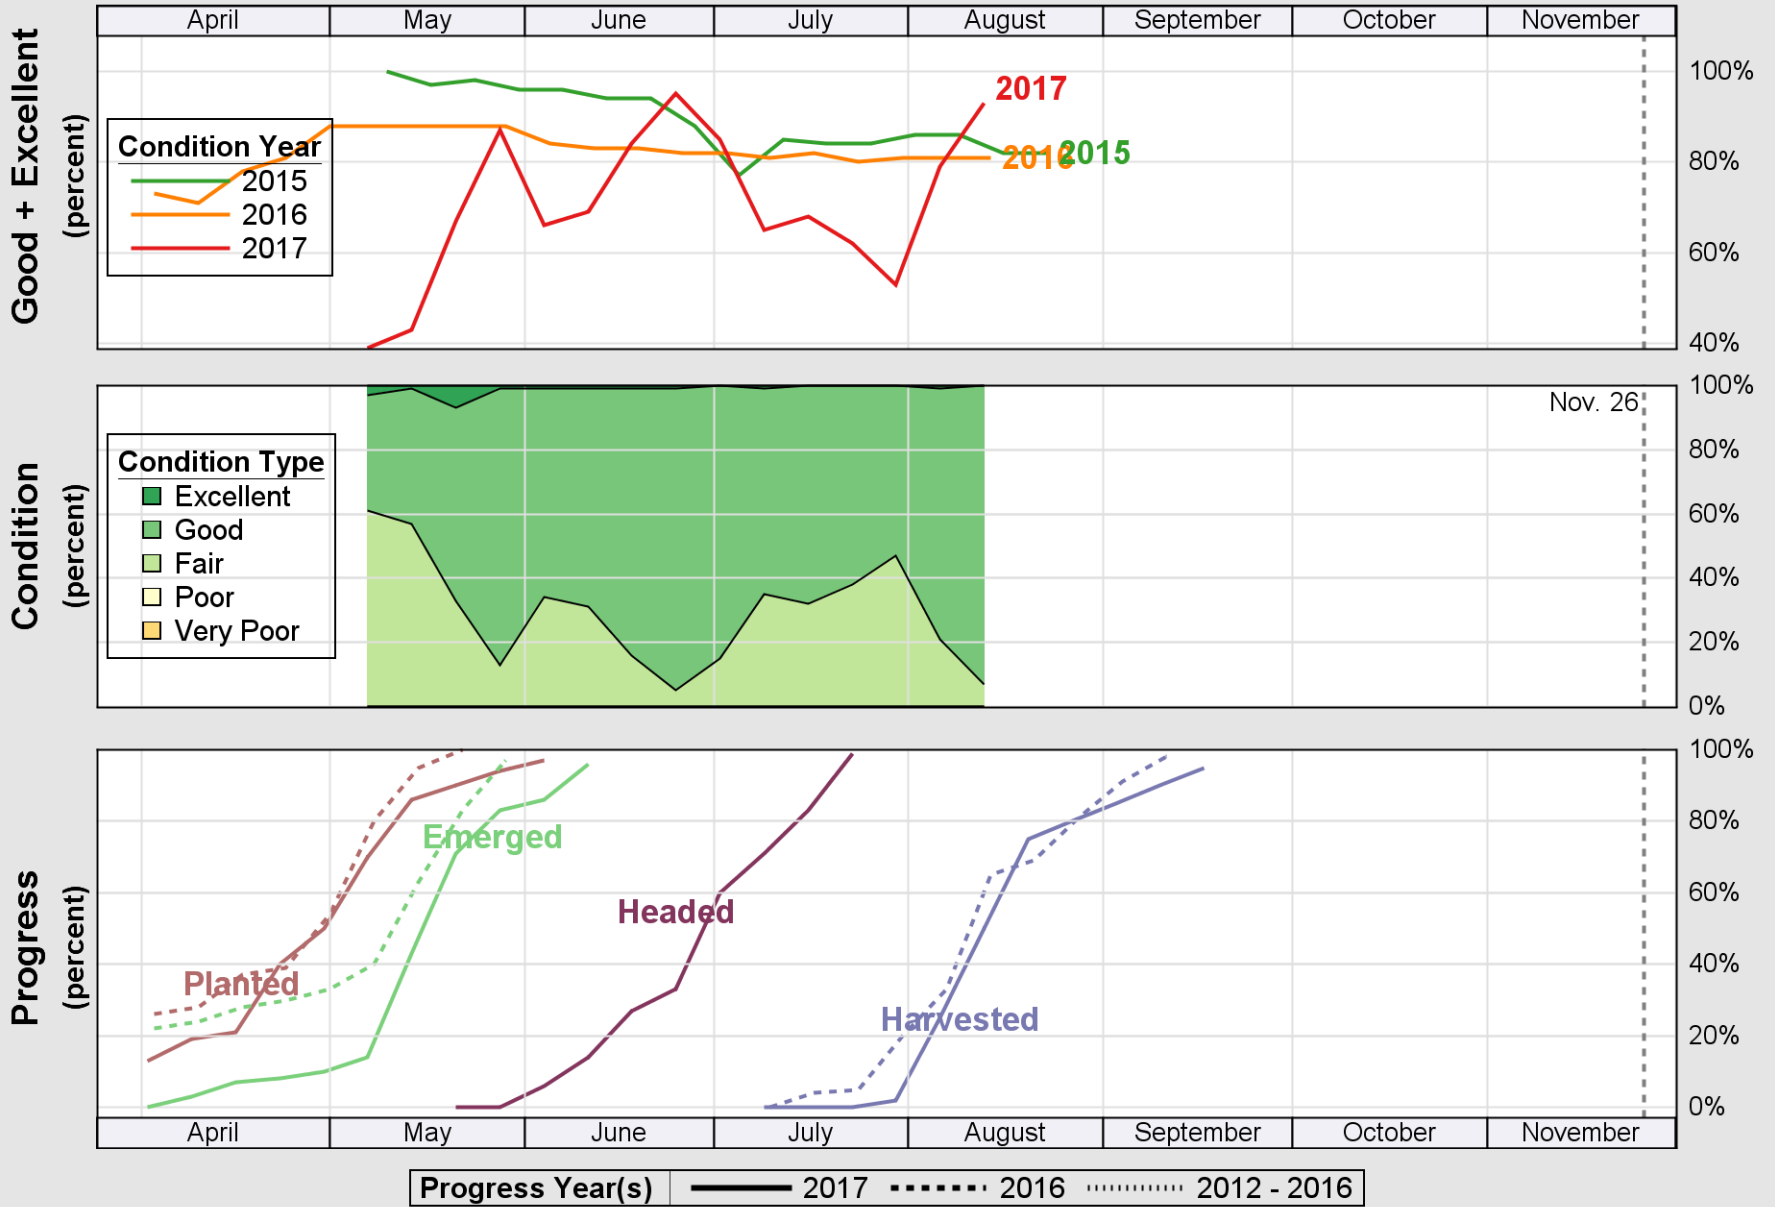

USDA

Crop Progress and Condition: Barley in Oregon , 2017

NASS

Source: National Agricultural Statistics Service (NASS), Crop Progress Report

USDA

Crop Progress and Condition: Corn in Oregon , 2017

NASS

Source: National Agricultural Statistics Service (NASS), Crop Progress Report

USDA

Crop Progress and Condition: Oats in Oregon , 2017

NASS

Source: National Agricultural Statistics Service (NASS), Crop Progress Report

USDA

Crop Progress and Condition: Pasture and Range in Oregon , 2017

NASS

Source: National Agricultural Statistics Service (NASS), Crop Progress Report

USDA

Crop Progress and Condition: Spring Wheat in Oregon , 2017

NASS

Source: National Agricultural Statistics Service (NASS), Crop Progress Report

USDA

Crop Progress and Condition: Sugar Beets in Oregon , 2017

NASS

Source: National Agricultural Statistics Service (NASS), Crop Progress Report

USDA

Crop Progress and Condition: Winter Wheat in Oregon, 2017