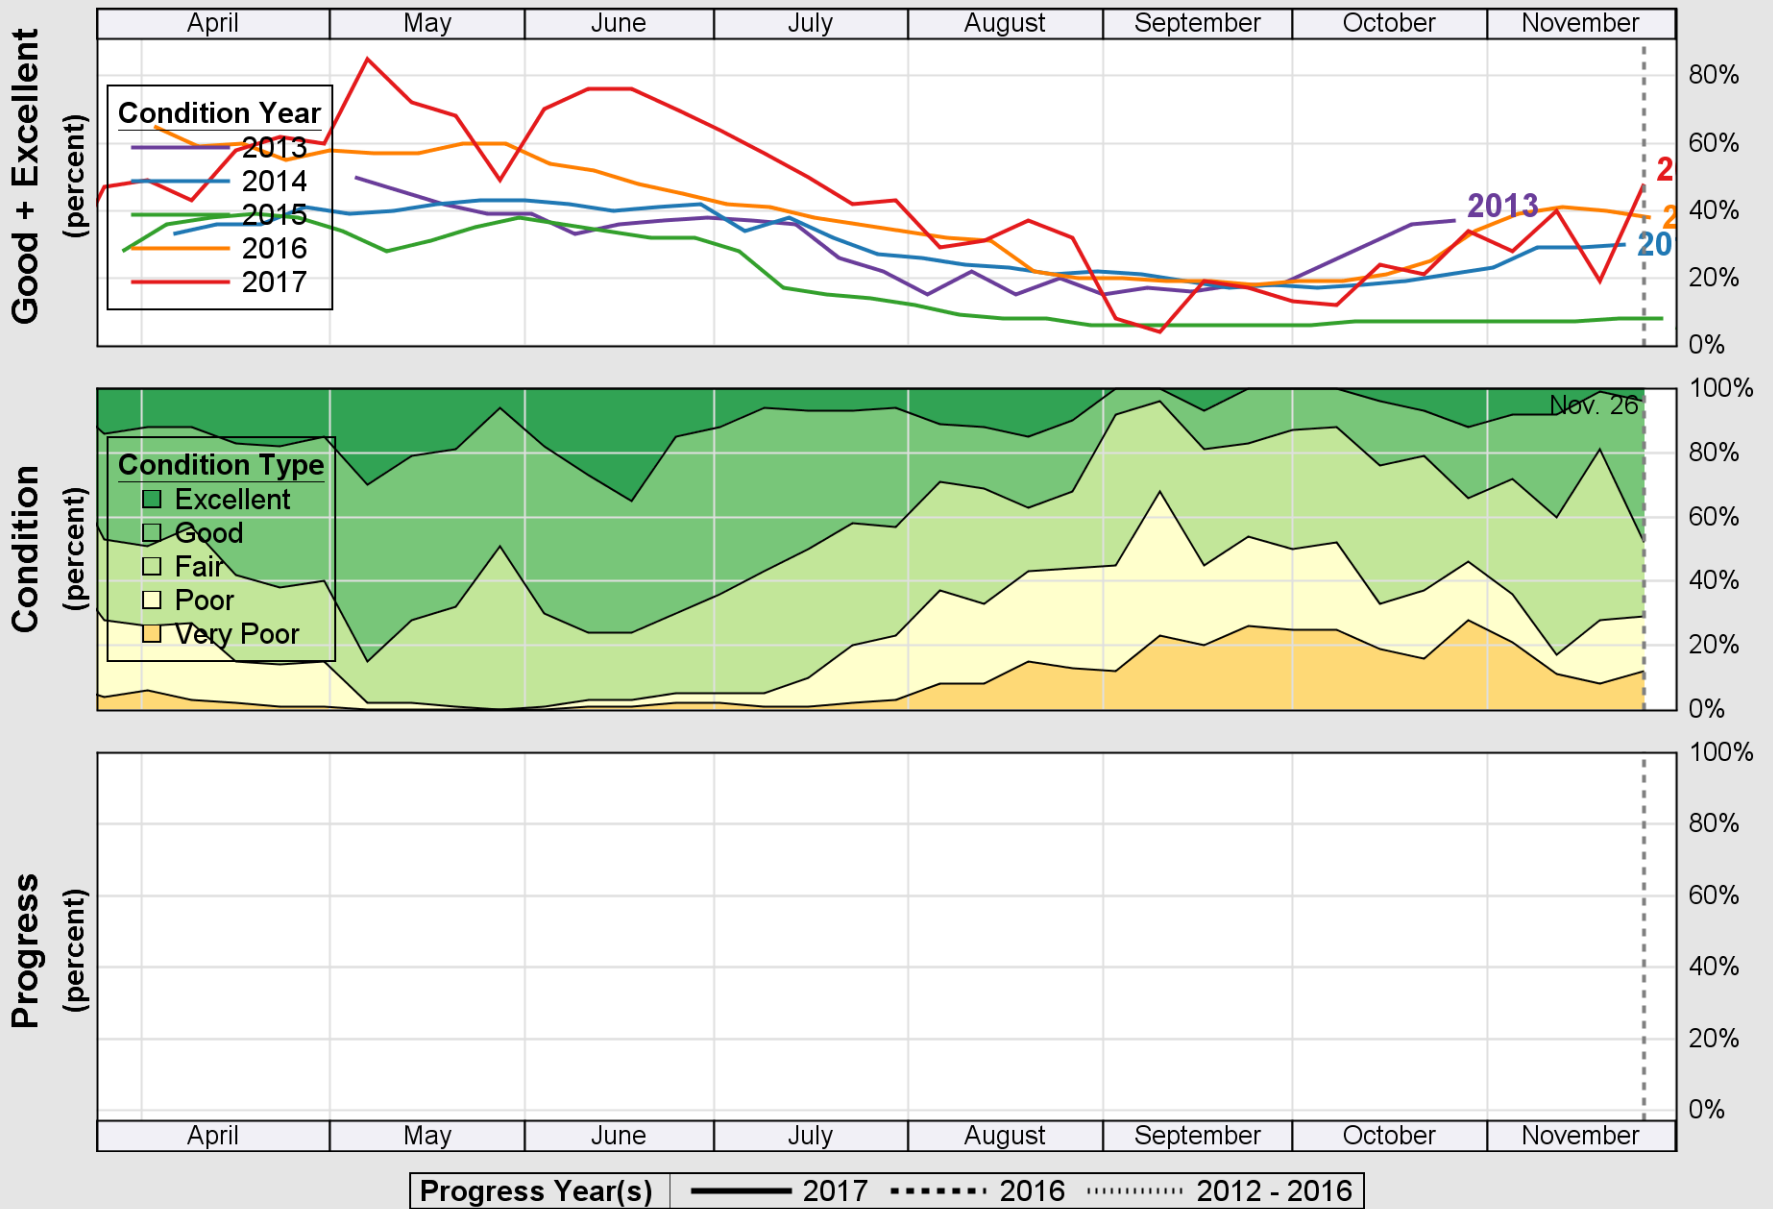

USDA

Crop Progress and Condition: Barley in Oregon , 2017

NASS

Source: National Agricultural Statistics Service (NASS), Crop Progress Report

USDA

Crop Progress and Condition: Corn in Oregon , 2017

NASS

Source: National Agricultural Statistics Service (NASS), Crop Progress Report

USDA

Crop Progress and Condition: Oats in Oregon , 2017

NASS

Source: National Agricultural Statistics Service (NASS), Crop Progress Report

USDA

Crop Progress and Condition: Pasture and Range in Oregon , 2017

NASS

Source: National Agricultural Statistics Service (NASS), Crop Progress Report

USDA

Crop Progress and Condition: Spring Wheat in Oregon , 2017

NASS

Source: National Agricultural Statistics Service (NASS), Crop Progress Report

USDA

Crop Progress and Condition: Sugar Beets in Oregon , 2017

NASS

Source: National Agricultural Statistics Service (NASS), Crop Progress Report

USDA

Crop Progress and Condition: Winter Wheat in Oregon, 2017