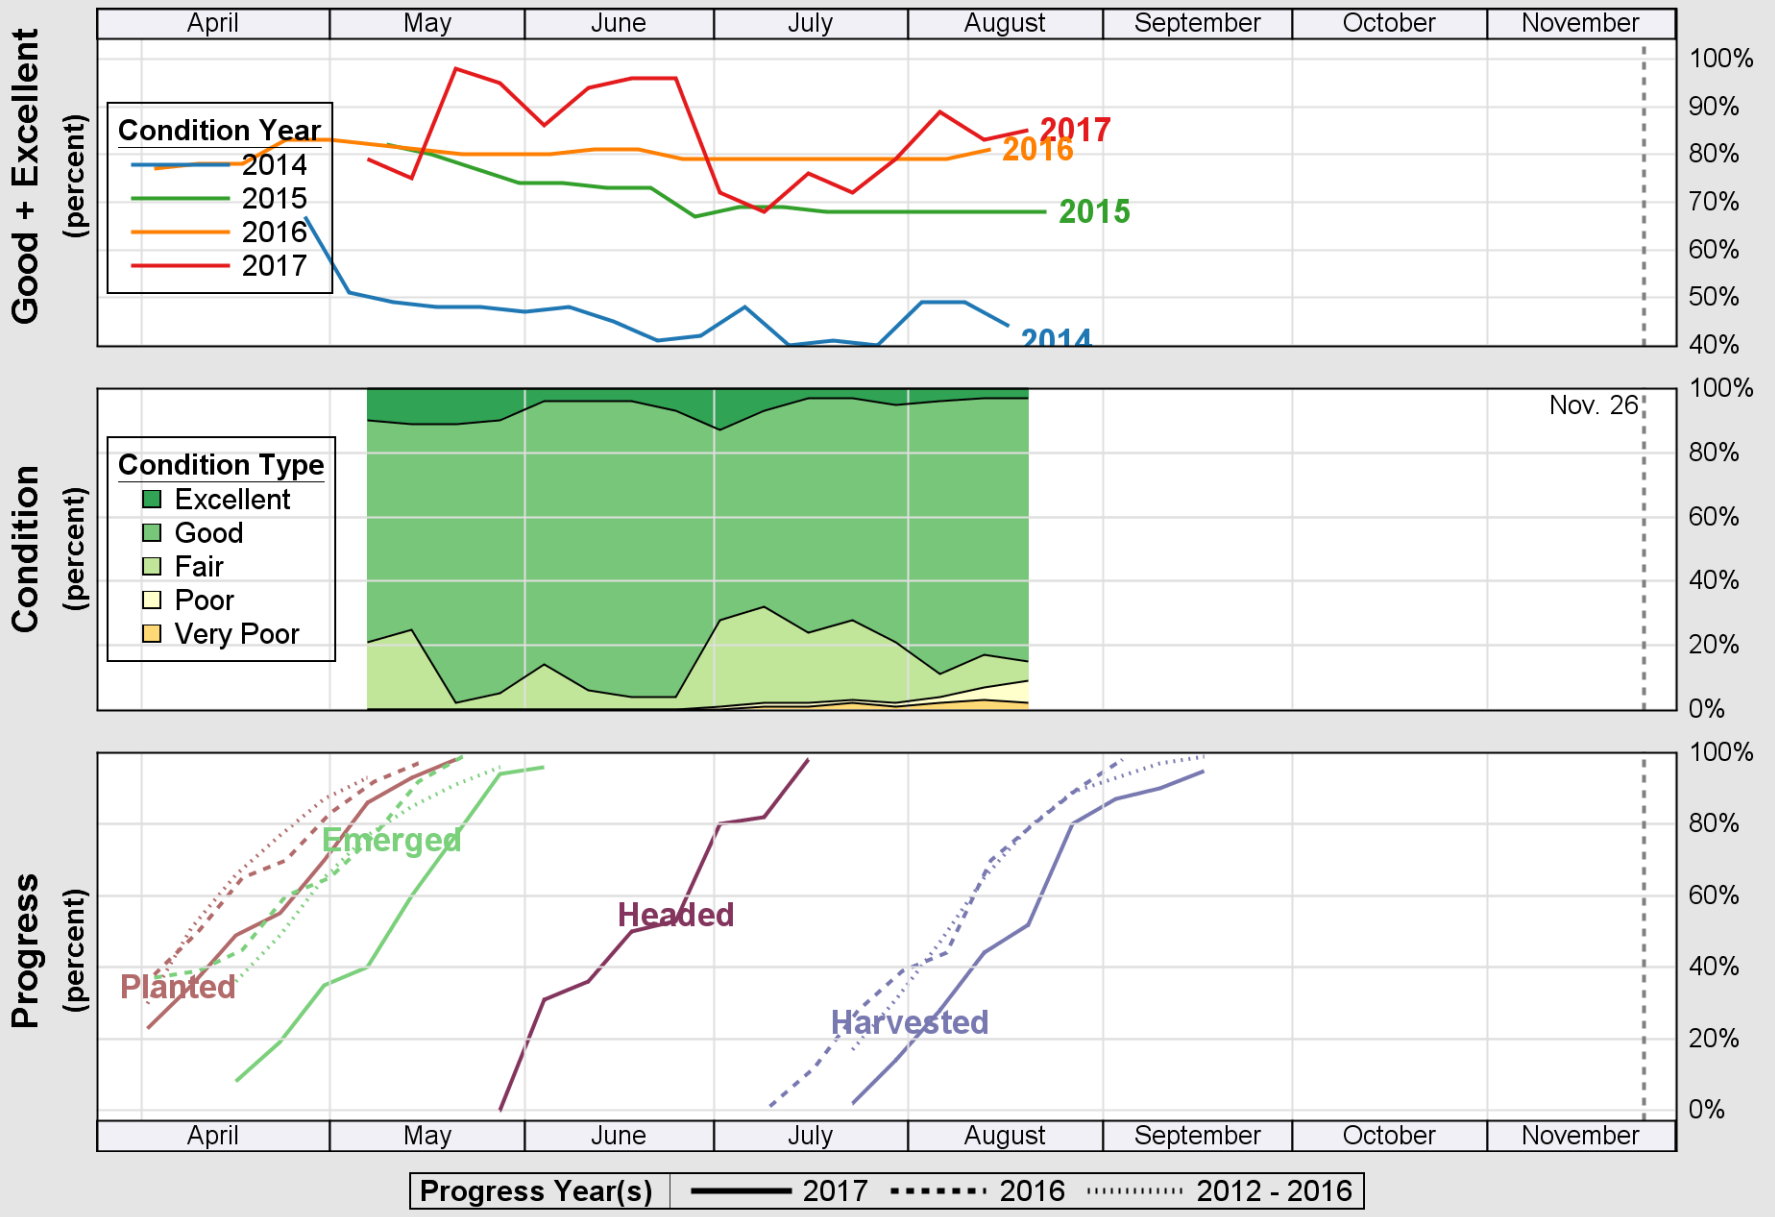

USDA

Crop Progress and Condition: Barley in Oregon , 2017

NASS

Source: National Agricultural Statistics Service (NASS), Crop Progress Report

USDA

Crop Progress and Condition: Corn in Oregon , 2017

NASS

Source: National Agricultural Statistics Service (NASS), Crop Progress Report

USDA

Crop Progress and Condition: Oats in Oregon , 2017

NASS

Source: National Agricultural Statistics Service (NASS), Crop Progress Report

USDA

Crop Progress and Condition: Pasture and Range in Oregon , 2017

NASS

Source: National Agricultural Statistics Service (NASS), Crop Progress Report

USDA

Crop Progress and Condition: Spring Wheat in Oregon , 2017

NASS

Source: National Agricultural Statistics Service (NASS), Crop Progress Report