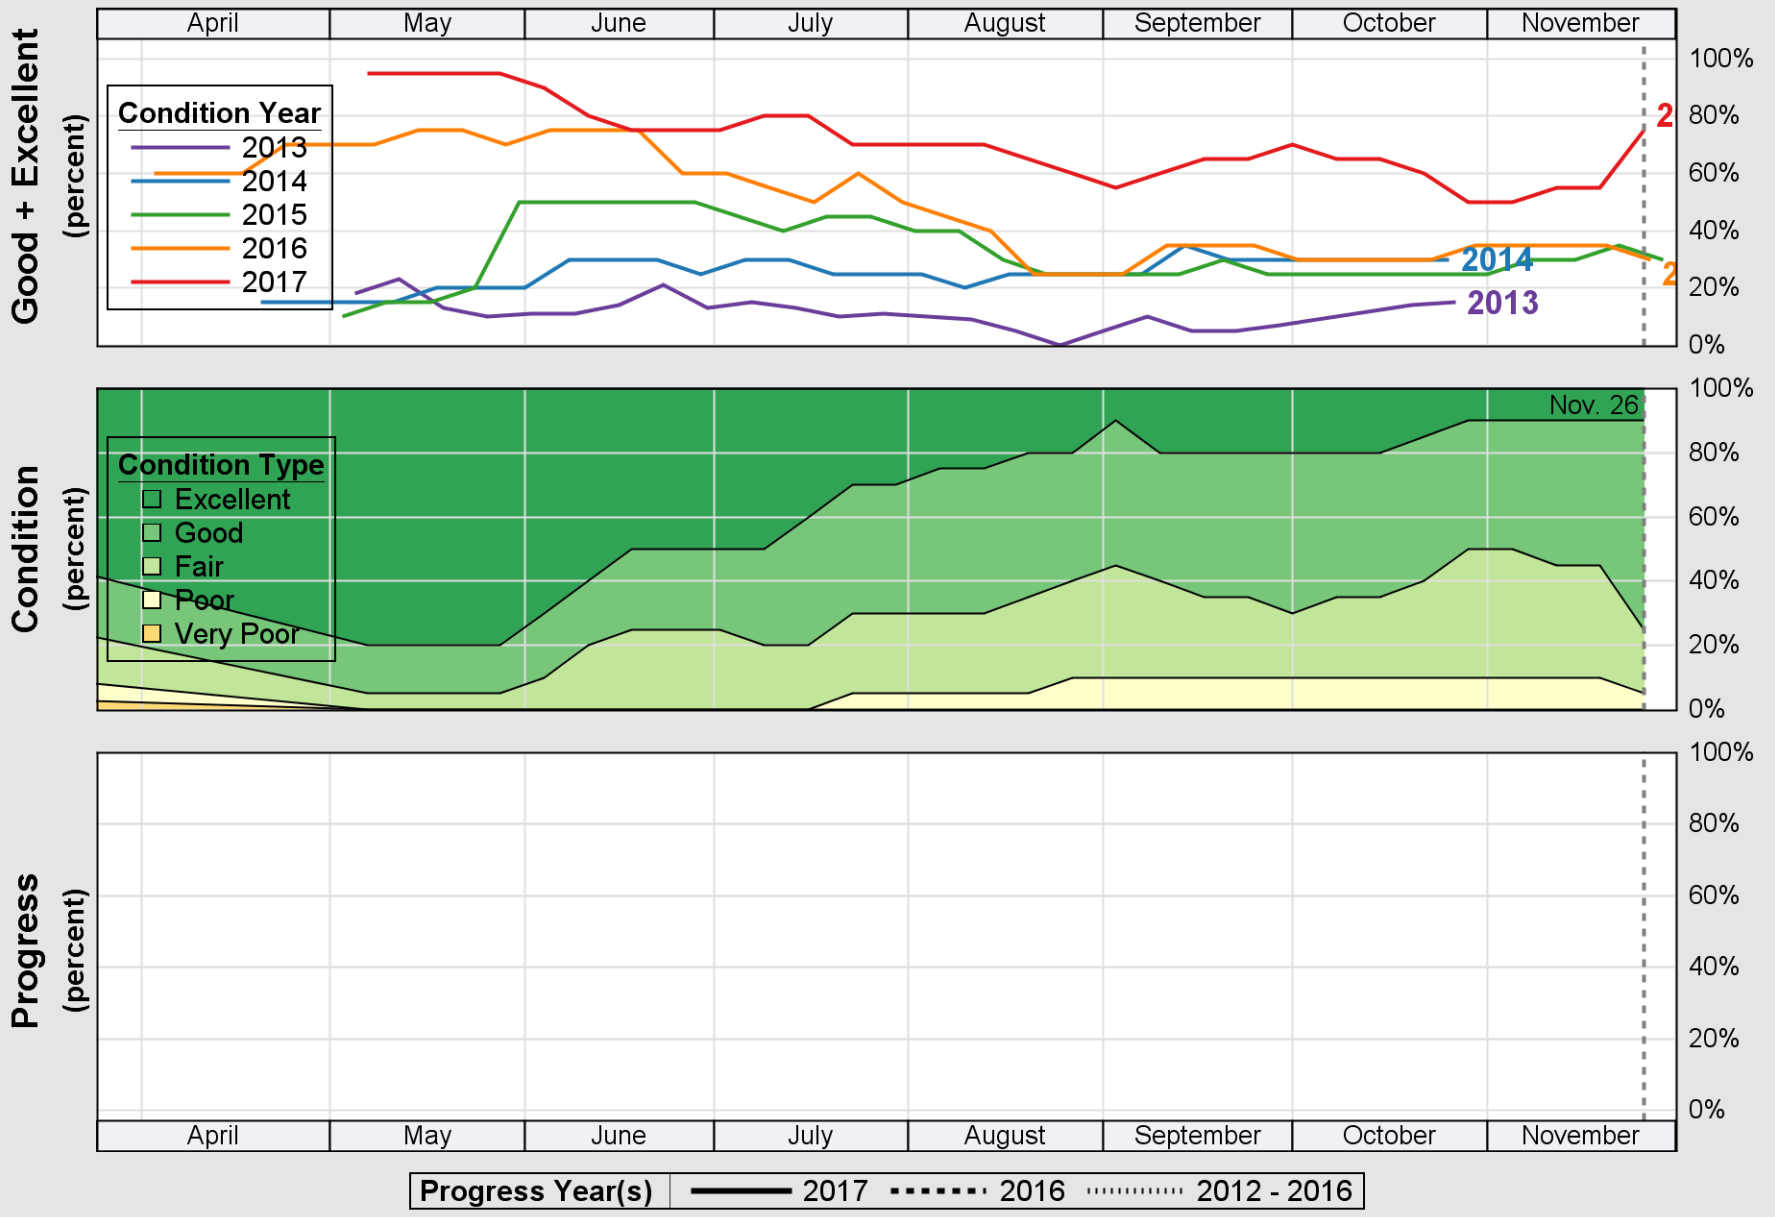

# Crop Progress and Condition: Pasture and Range in Nevada , 2017

NASS

Source: National Agricultural Statistics Service (NASS), Crop Progress Report