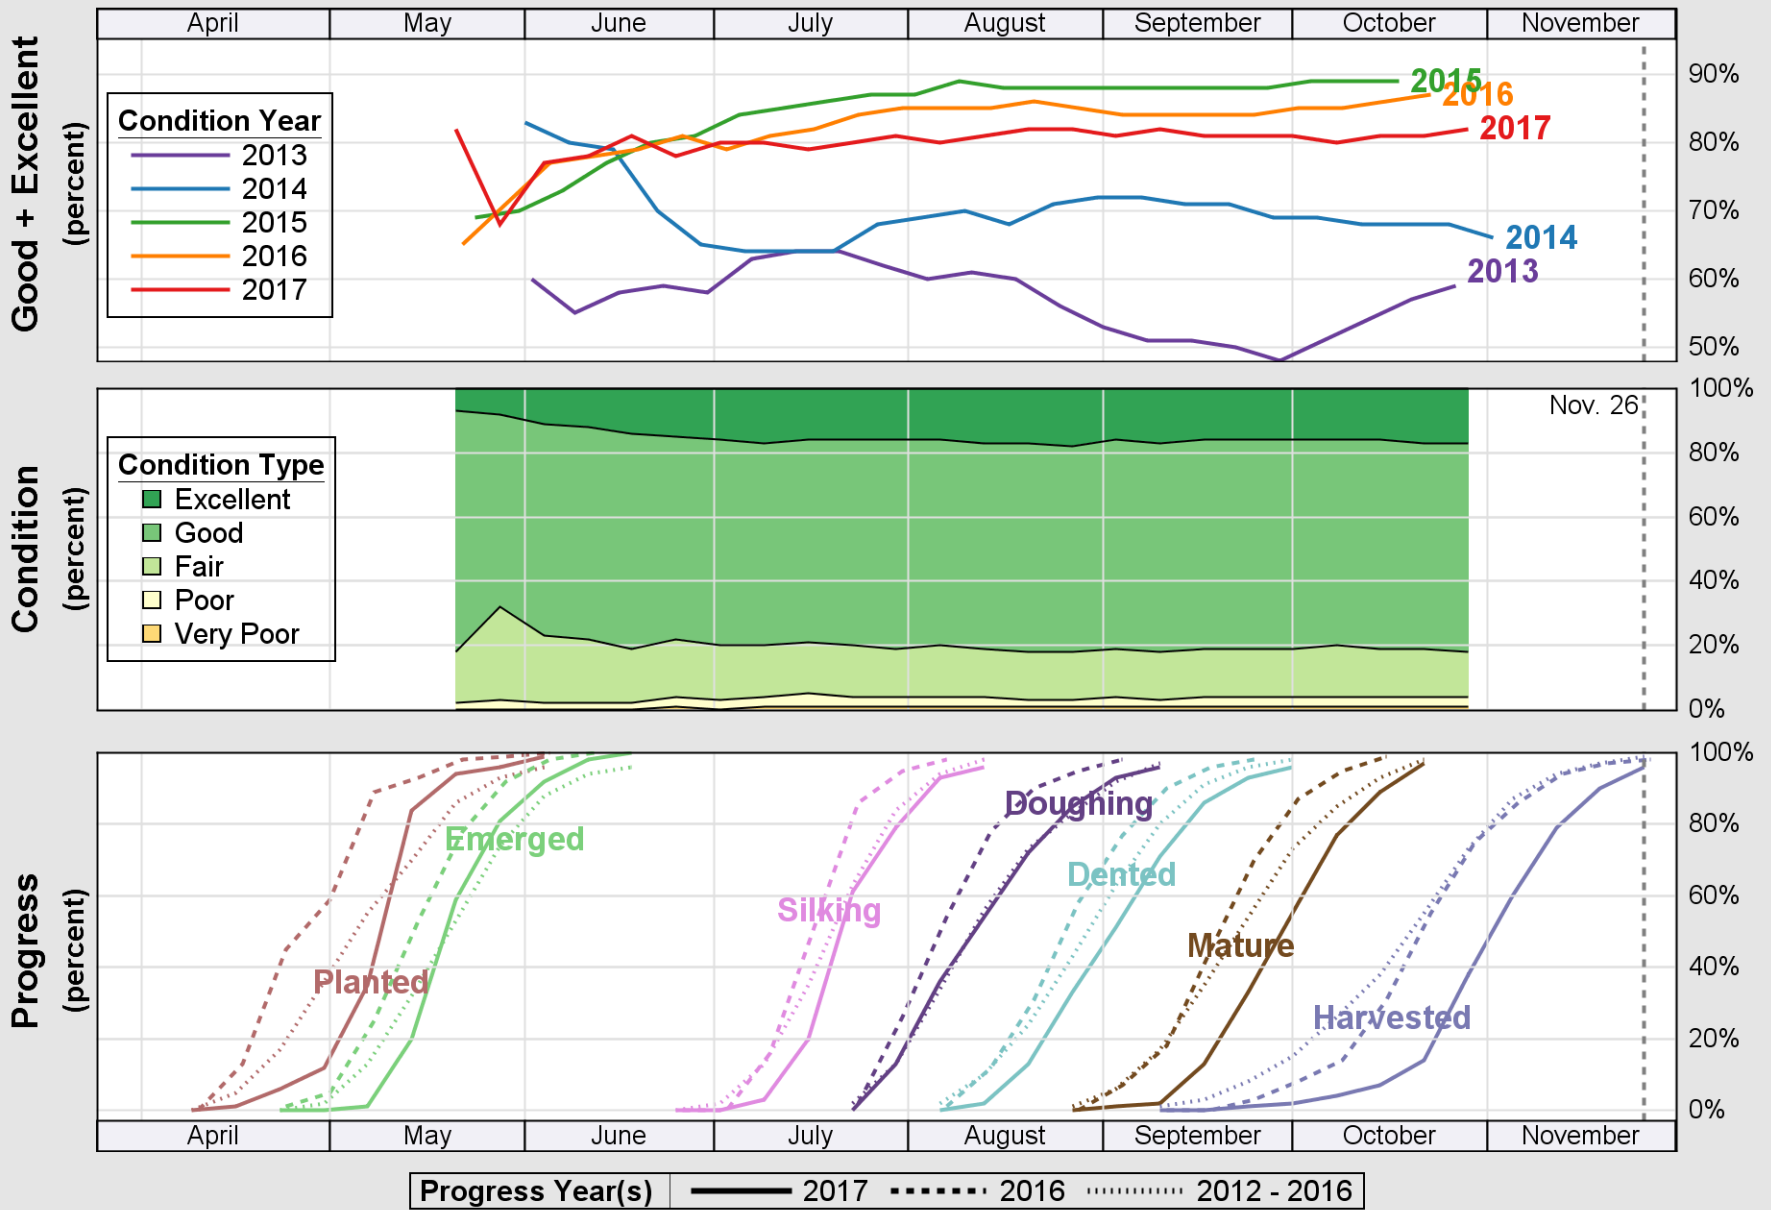

USDA

Crop Progress and Condition: Barley in Minnesota , 2017

NASS

Source: National Agricultural Statistics Service (NASS), Crop Progress Report

USDA

Crop Progress and Condition: Corn in Minnesota , 2017

NASS

Source: National Agricultural Statistics Service (NASS), Crop Progress Report

USDA

Crop Progress and Condition: Oats in Minnesota , 2017

NASS

Source: National Agricultural Statistics Service (NASS), Crop Progress Report