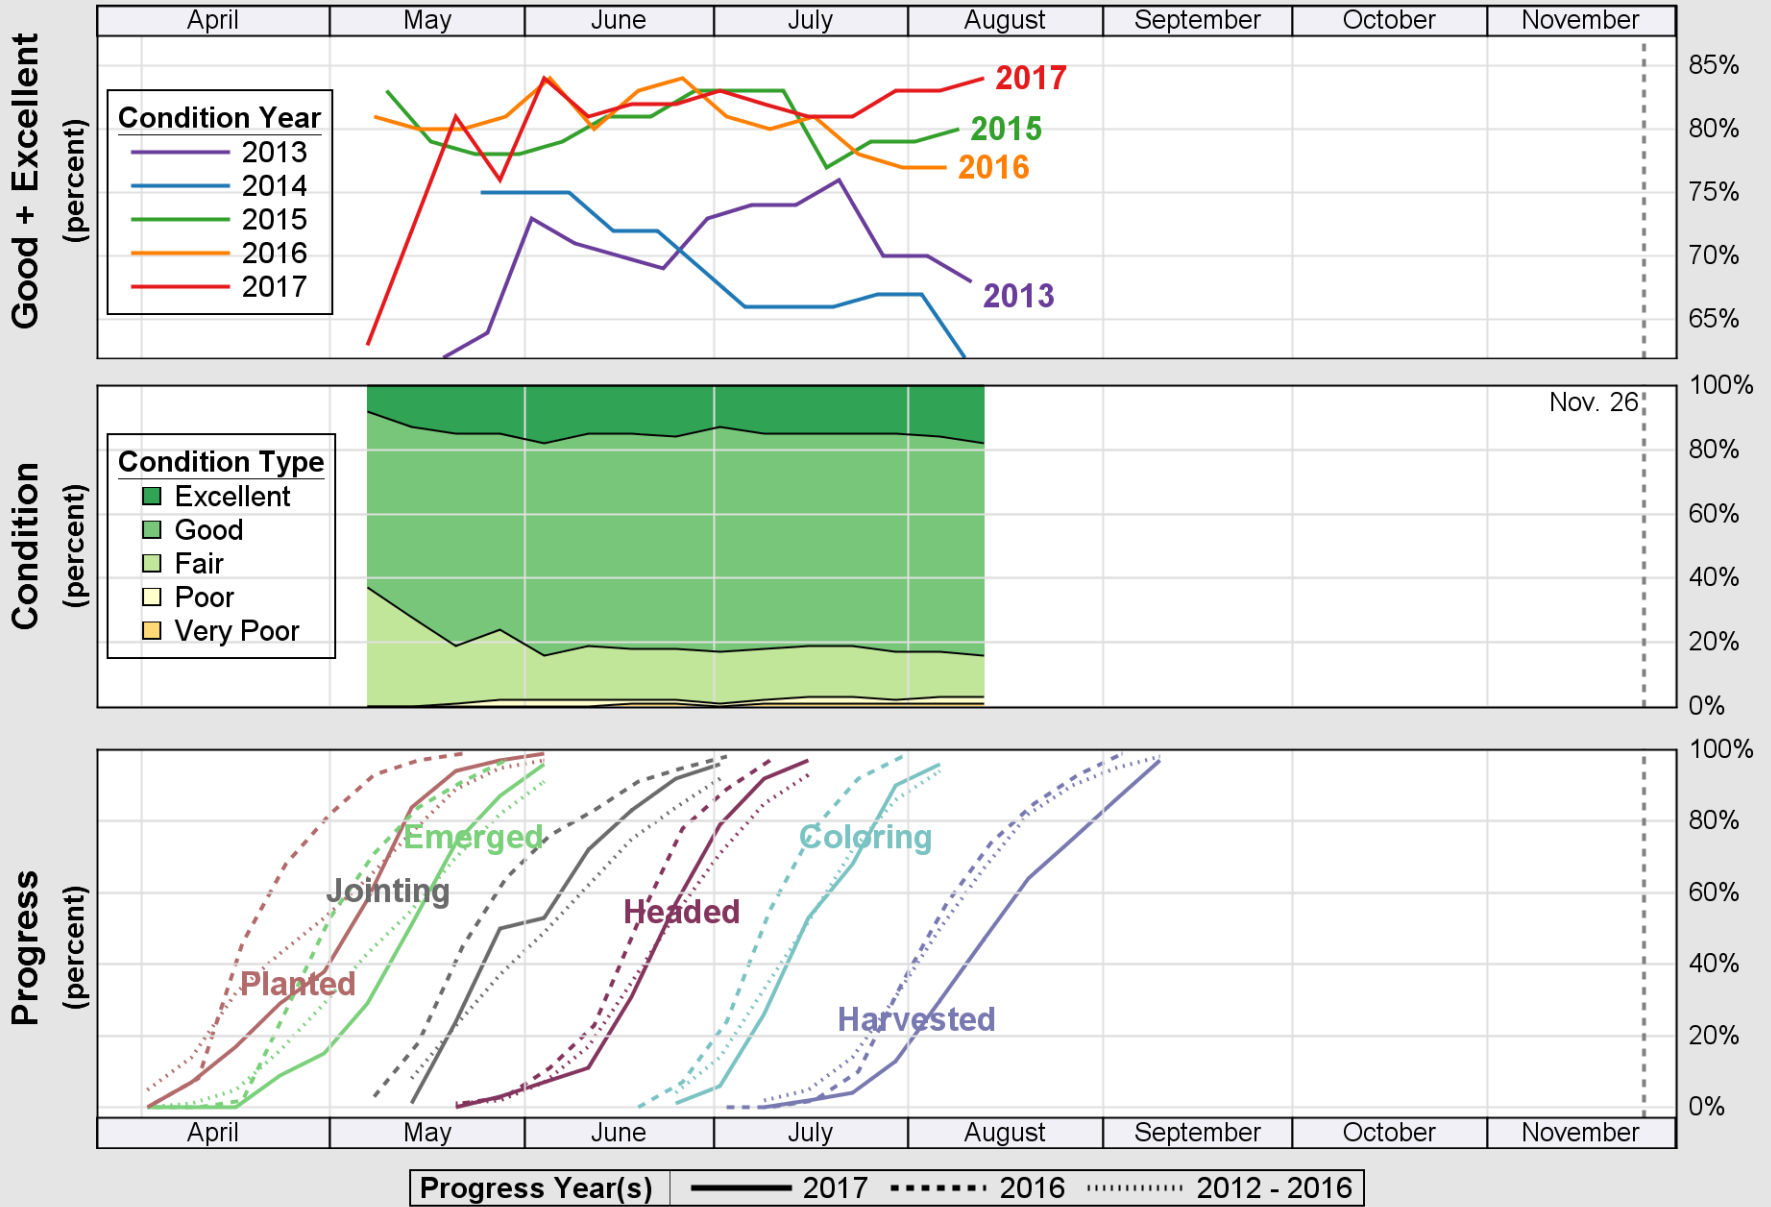

USDA

Crop Progress and Condition: Barley in Minnesota , 2017

NASS

Source: National Agricultural Statistics Service (NASS), Crop Progress Report

USDA

Crop Progress and Condition: Corn in Minnesota , 2017

NASS

Source: National Agricultural Statistics Service (NASS), Crop Progress Report

USDA

Crop Progress and Condition: Oats in Minnesota , 2017

NASS

Source: National Agricultural Statistics Service (NASS), Crop Progress Report