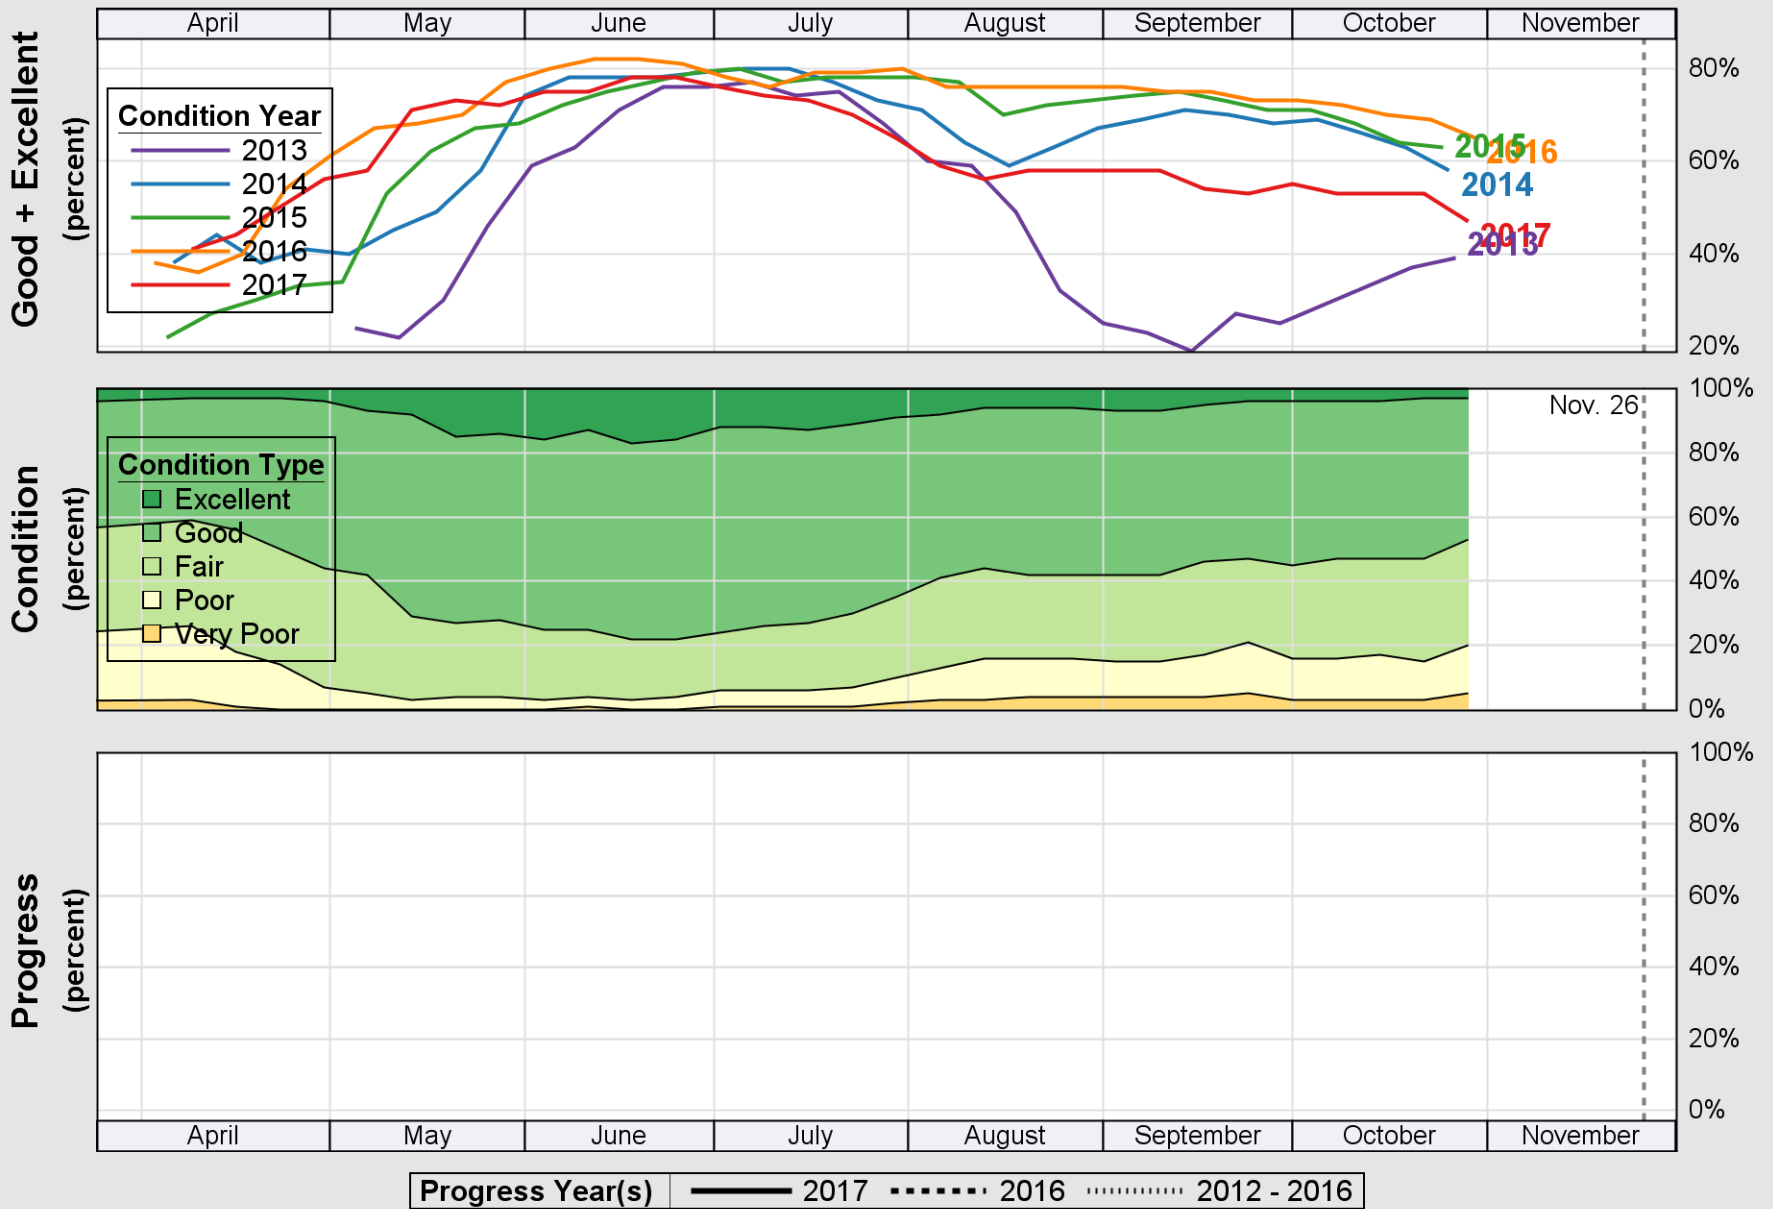

USDA

Crop Progress and Condition: Pasture and Range in Minnesota , 2017

NASS

Source: National Agricultural Statistics Service (NASS), Crop Progress Report