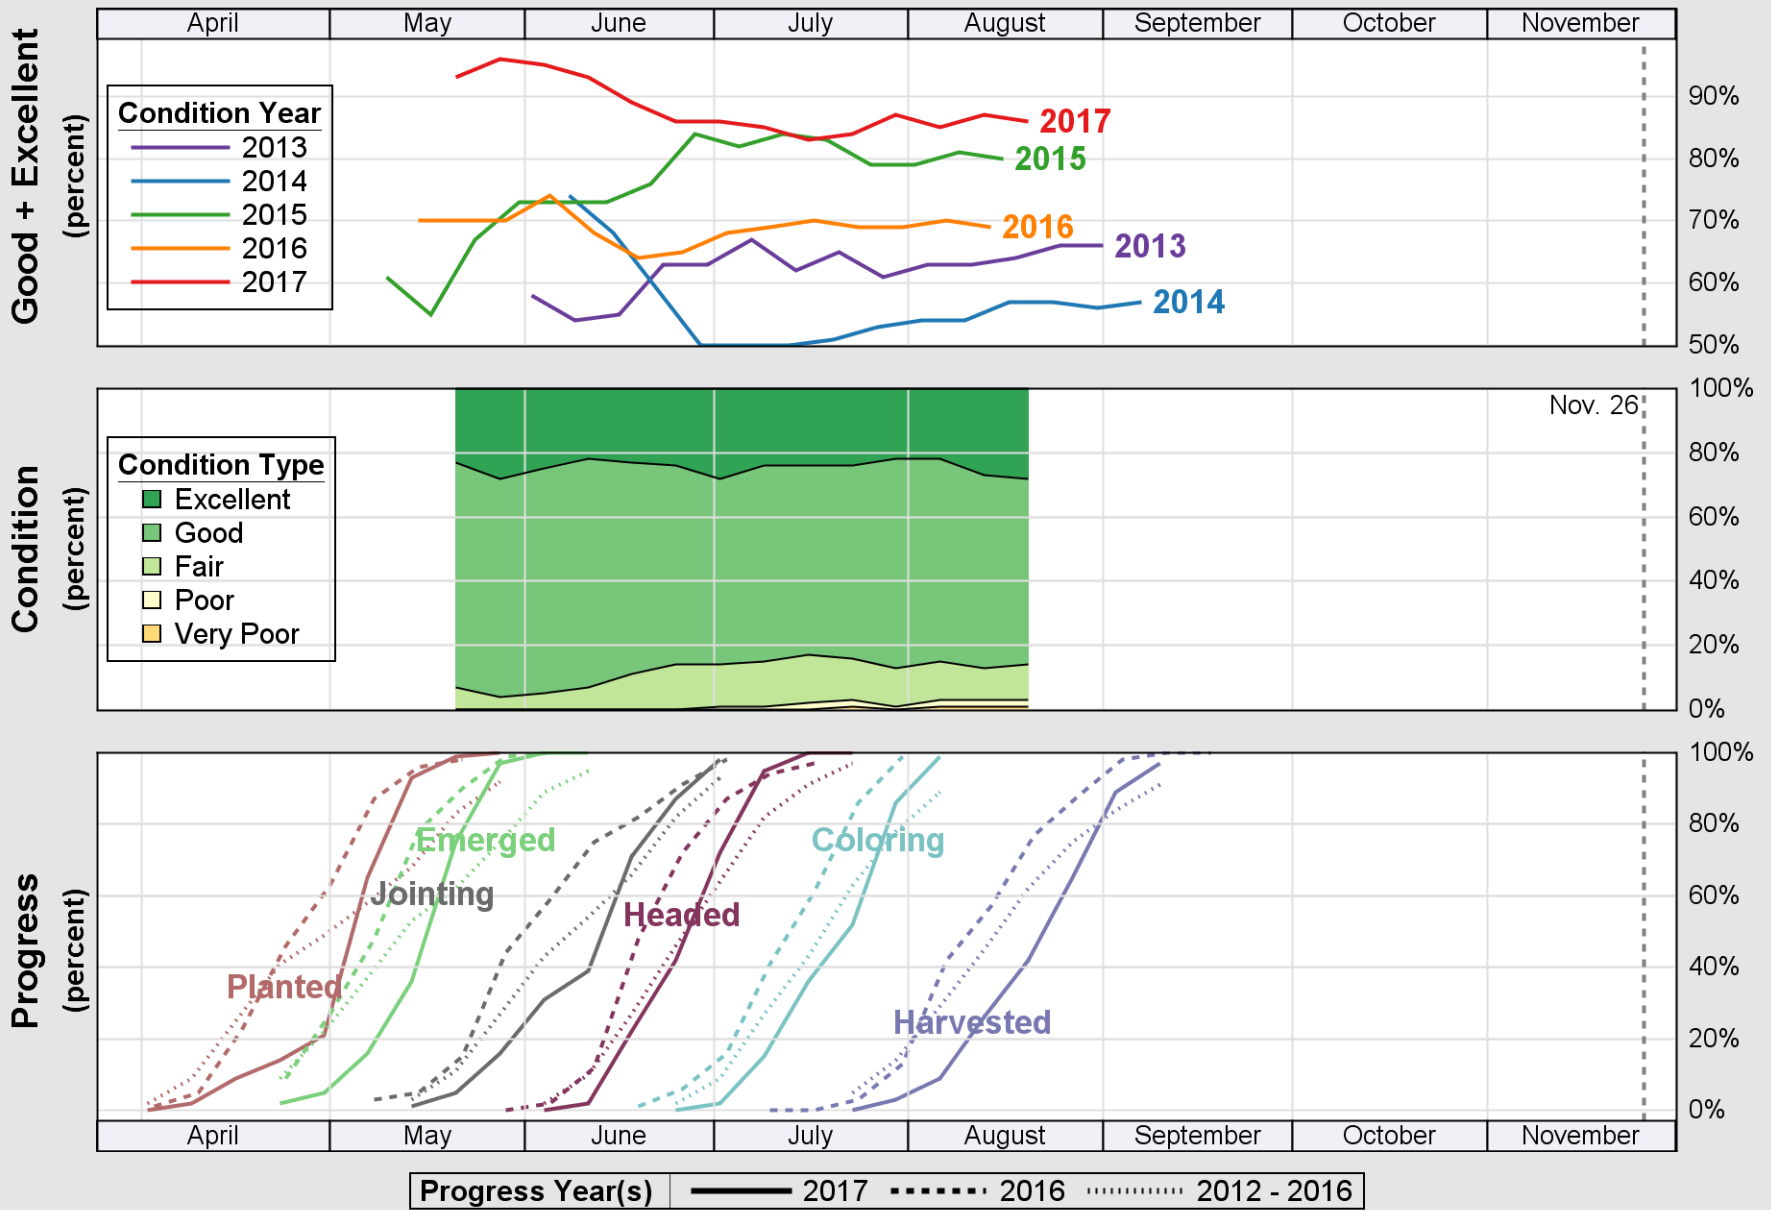

NASS

Source: National Agricultural Statistics Service (NASS), Crop Progress Report

USDA

Crop Progress and Condition: Spring Wheat in Minnesota , 2017

NASS

Source: National Agricultural Statistics Service (NASS), Crop Progress Report

USDA

Crop Progress and Condition: Sugar Beets in Minnesota , 2017

NASS

Source: National Agricultural Statistics Service (NASS), Crop Progress Report

USDA

Crop Progress and Condition: Sunflower in Minnesota , 2017