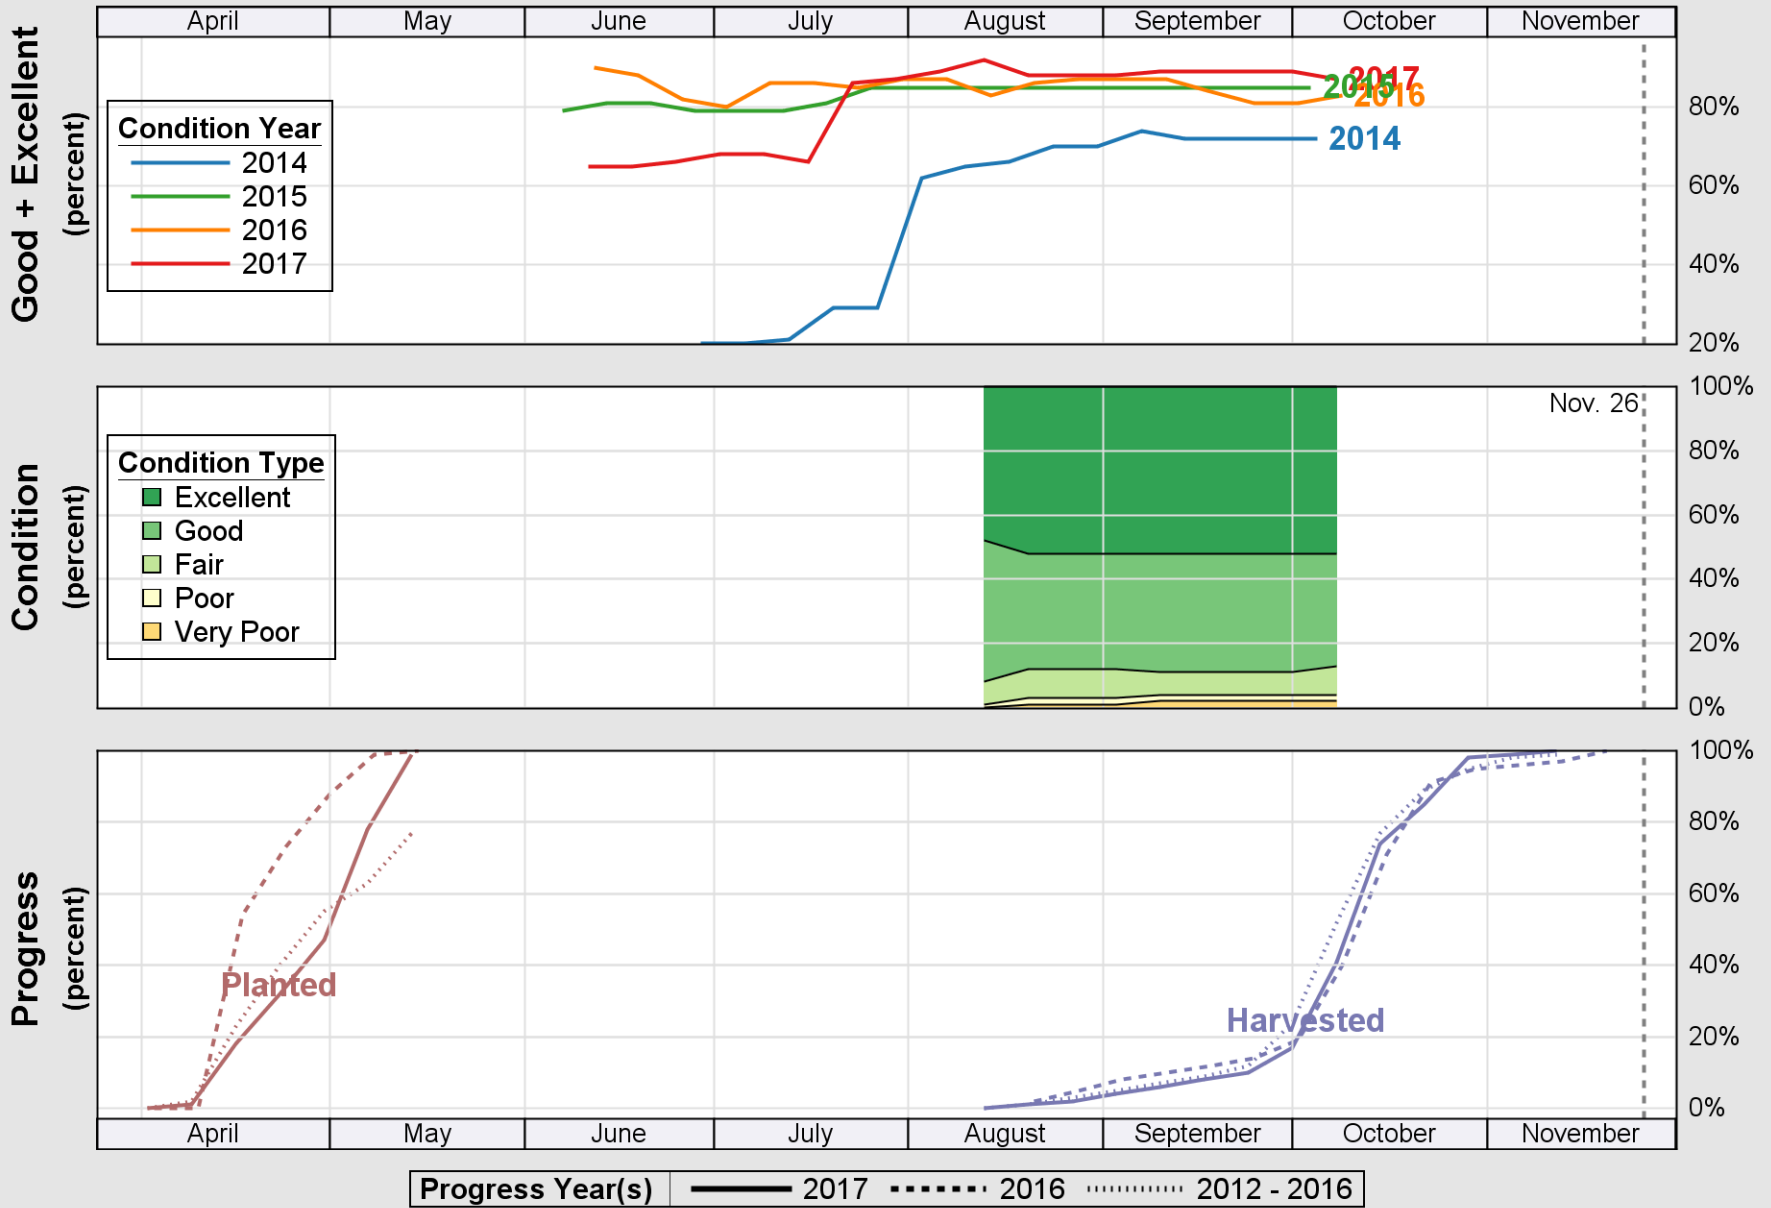

NASS

Source: National Agricultural Statistics Service (NASS), Crop Progress Report

USDA

Crop Progress and Condition: Spring Wheat in Minnesota , 2017

NASS

Source: National Agricultural Statistics Service (NASS), Crop Progress Report

USDA

Crop Progress and Condition: Sugar Beets in Minnesota , 2017

NASS

Source: National Agricultural Statistics Service (NASS), Crop Progress Report

USDA

Crop Progress and Condition: Sunflower in Minnesota , 2017