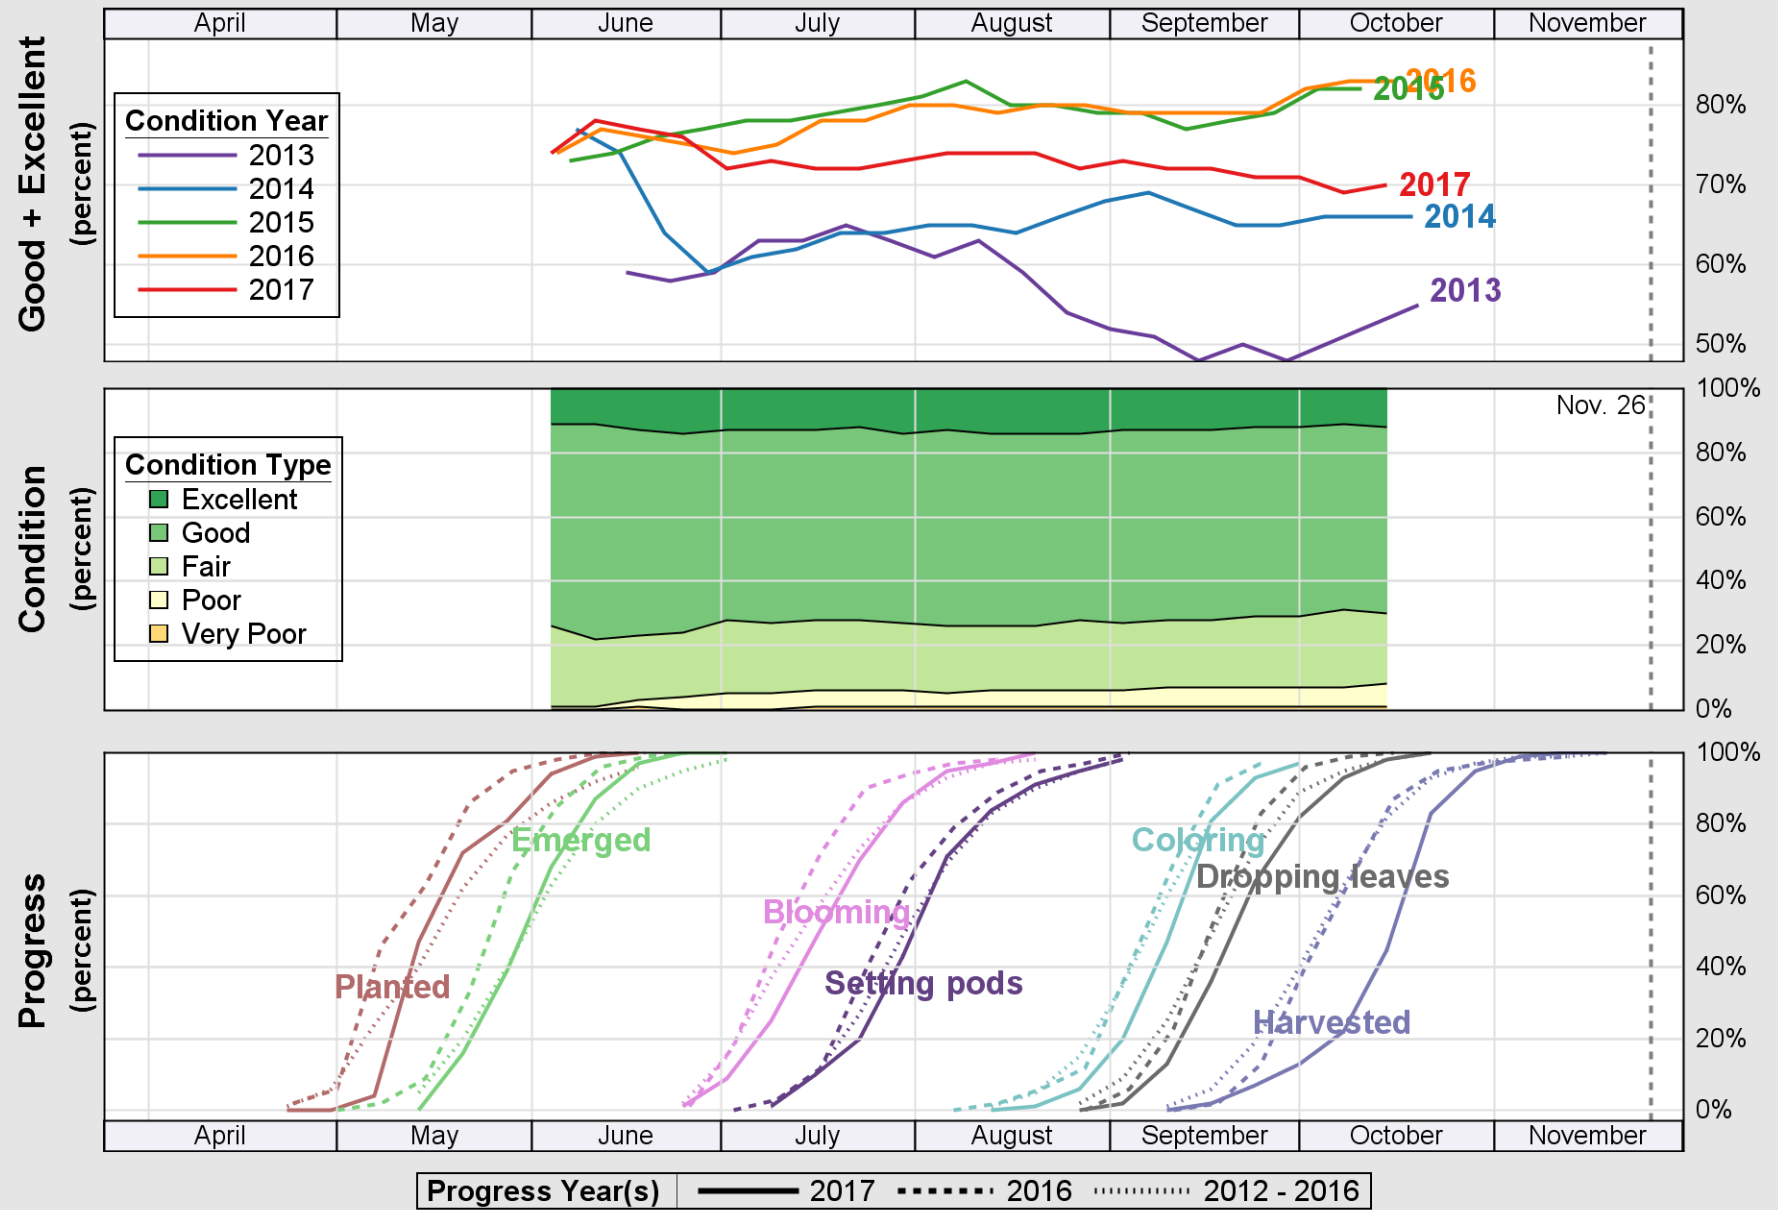

USDA

Crop Progress and Condition: Pasture and Range in Minnesota , 2017

NASS

Source: National Agricultural Statistics Service (NASS), Crop Progress Report

USDA

Crop Progress and Condition: Soybeans in Minnesota , 2017

NASS

Source: National Agricultural Statistics Service (NASS), Crop Progress Report

USDA

Crop Progress and Condition: Spring Wheat in Minnesota , 2017

NASS

Source: National Agricultural Statistics Service (NASS), Crop Progress Report