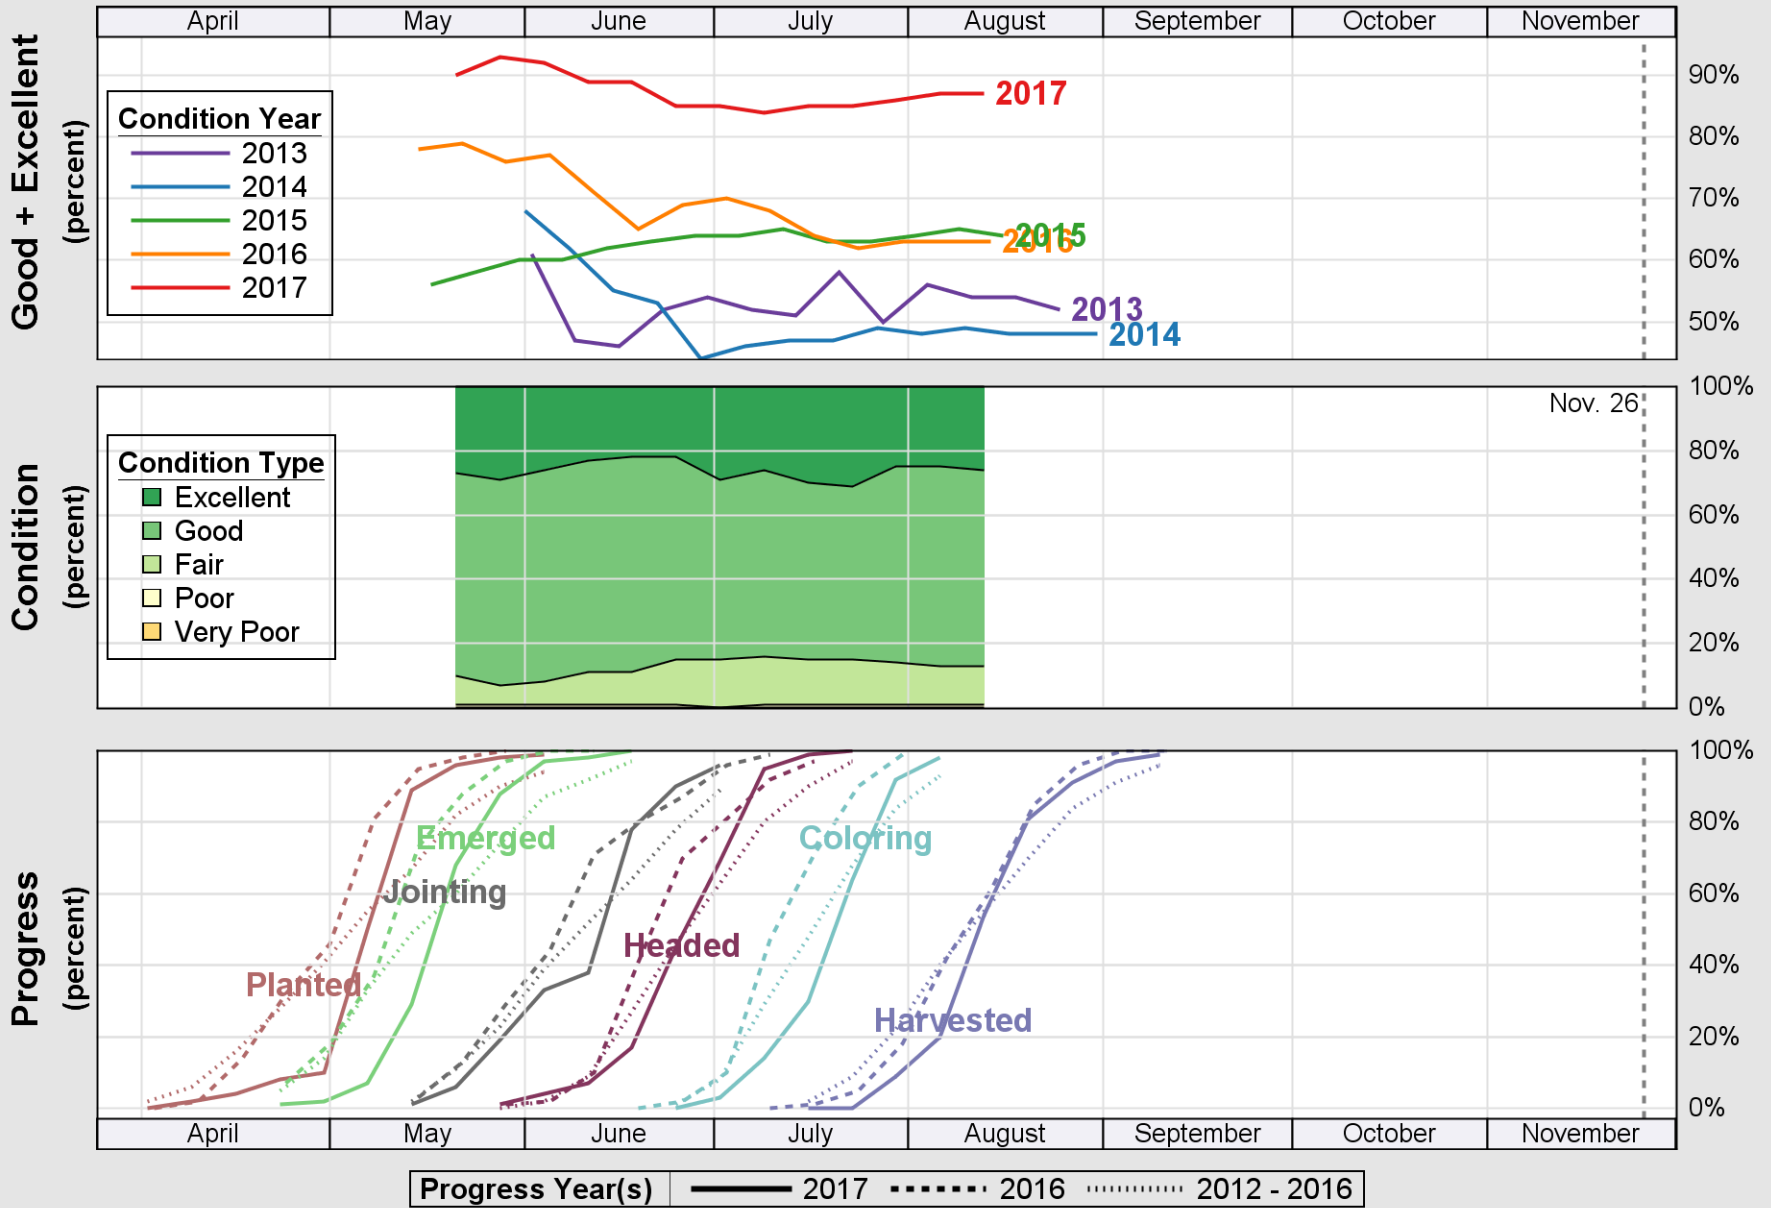

USDA

Crop Progress and Condition: Barley in Minnesota , 2017

NASS

Source: National Agricultural Statistics Service (NASS), Crop Progress Report

USDA

Crop Progress and Condition: Corn in Minnesota , 2017

NASS

Source: National Agricultural Statistics Service (NASS), Crop Progress Report

USDA

Crop Progress and Condition: Oats in Minnesota , 2017

NASS

Source: National Agricultural Statistics Service (NASS), Crop Progress Report