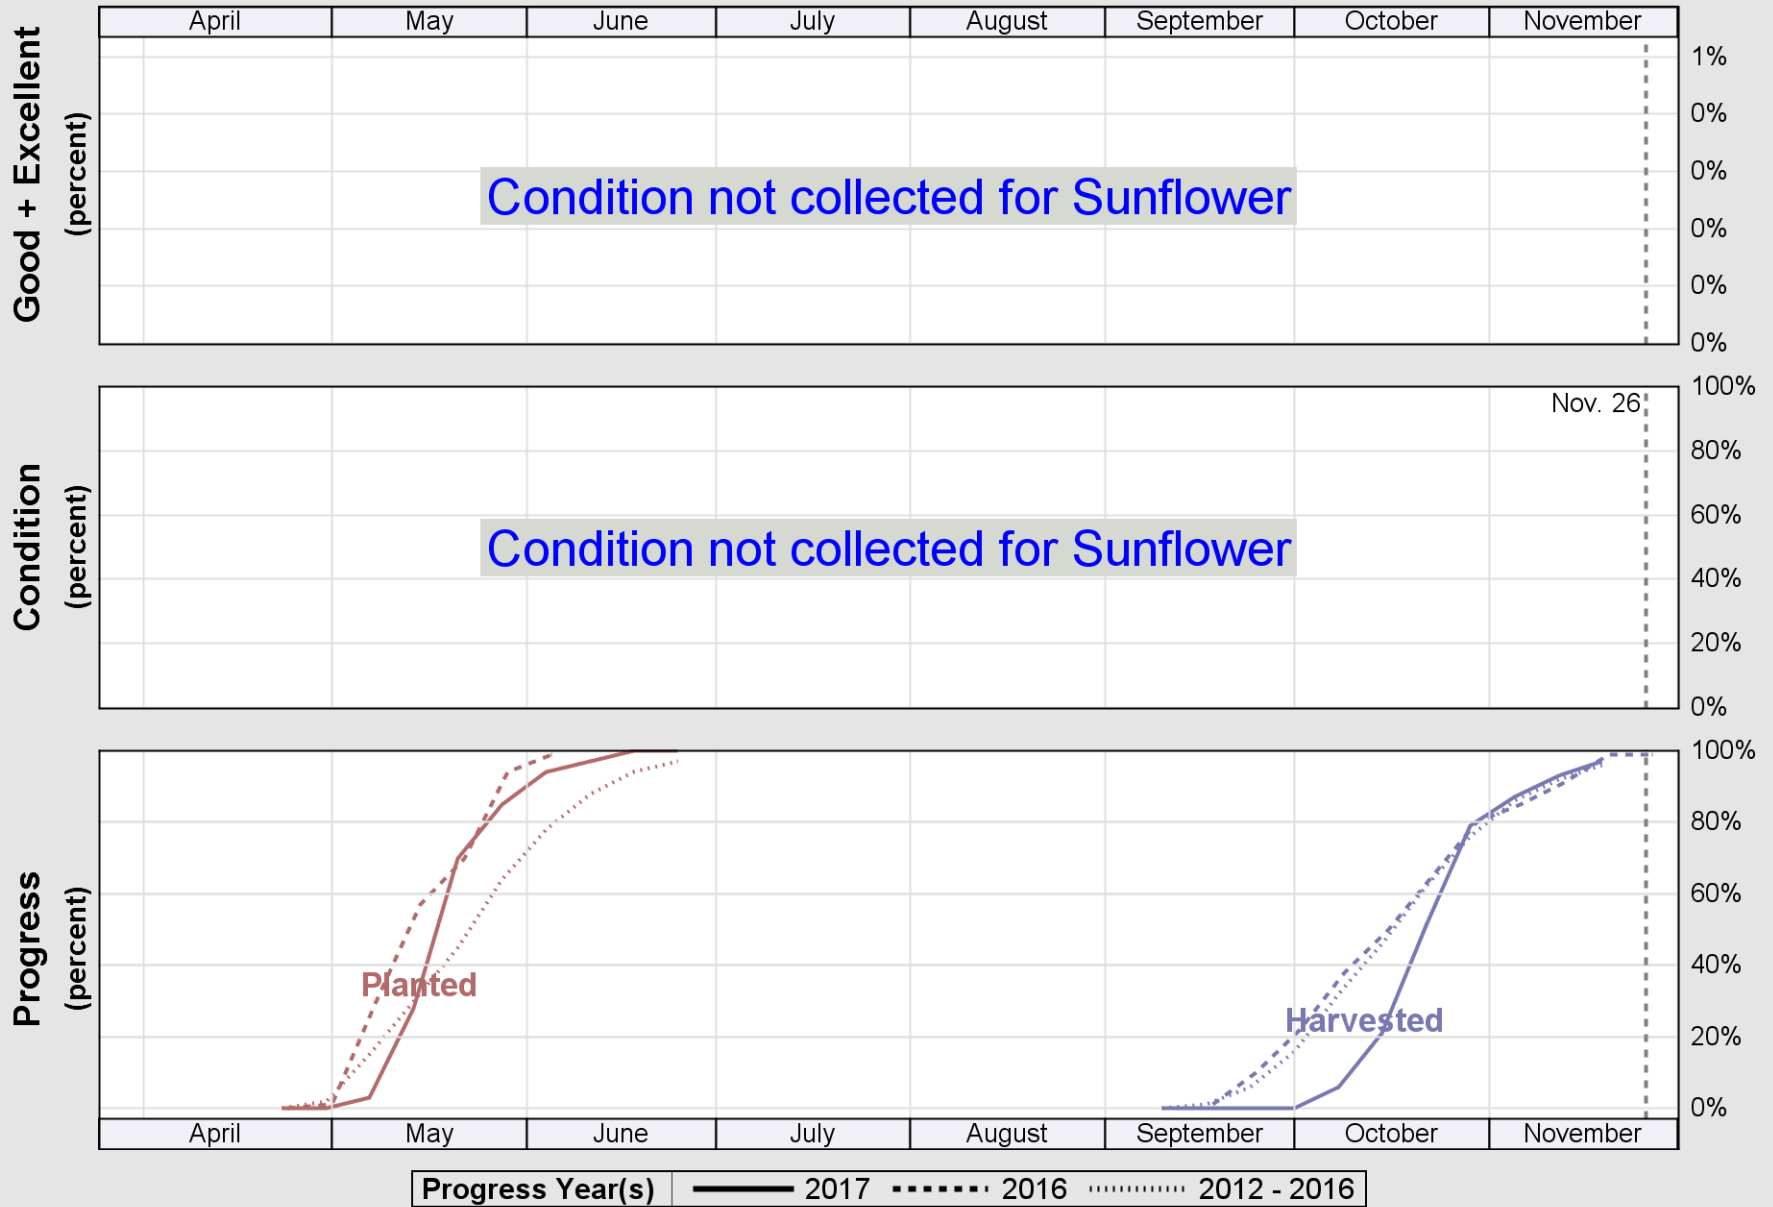

USDA

Crop Progress and Condition: Sunflower in Minnesota , 2017

NASS

Source: National Agricultural Statistics Service (NASS), Crop Progress Report