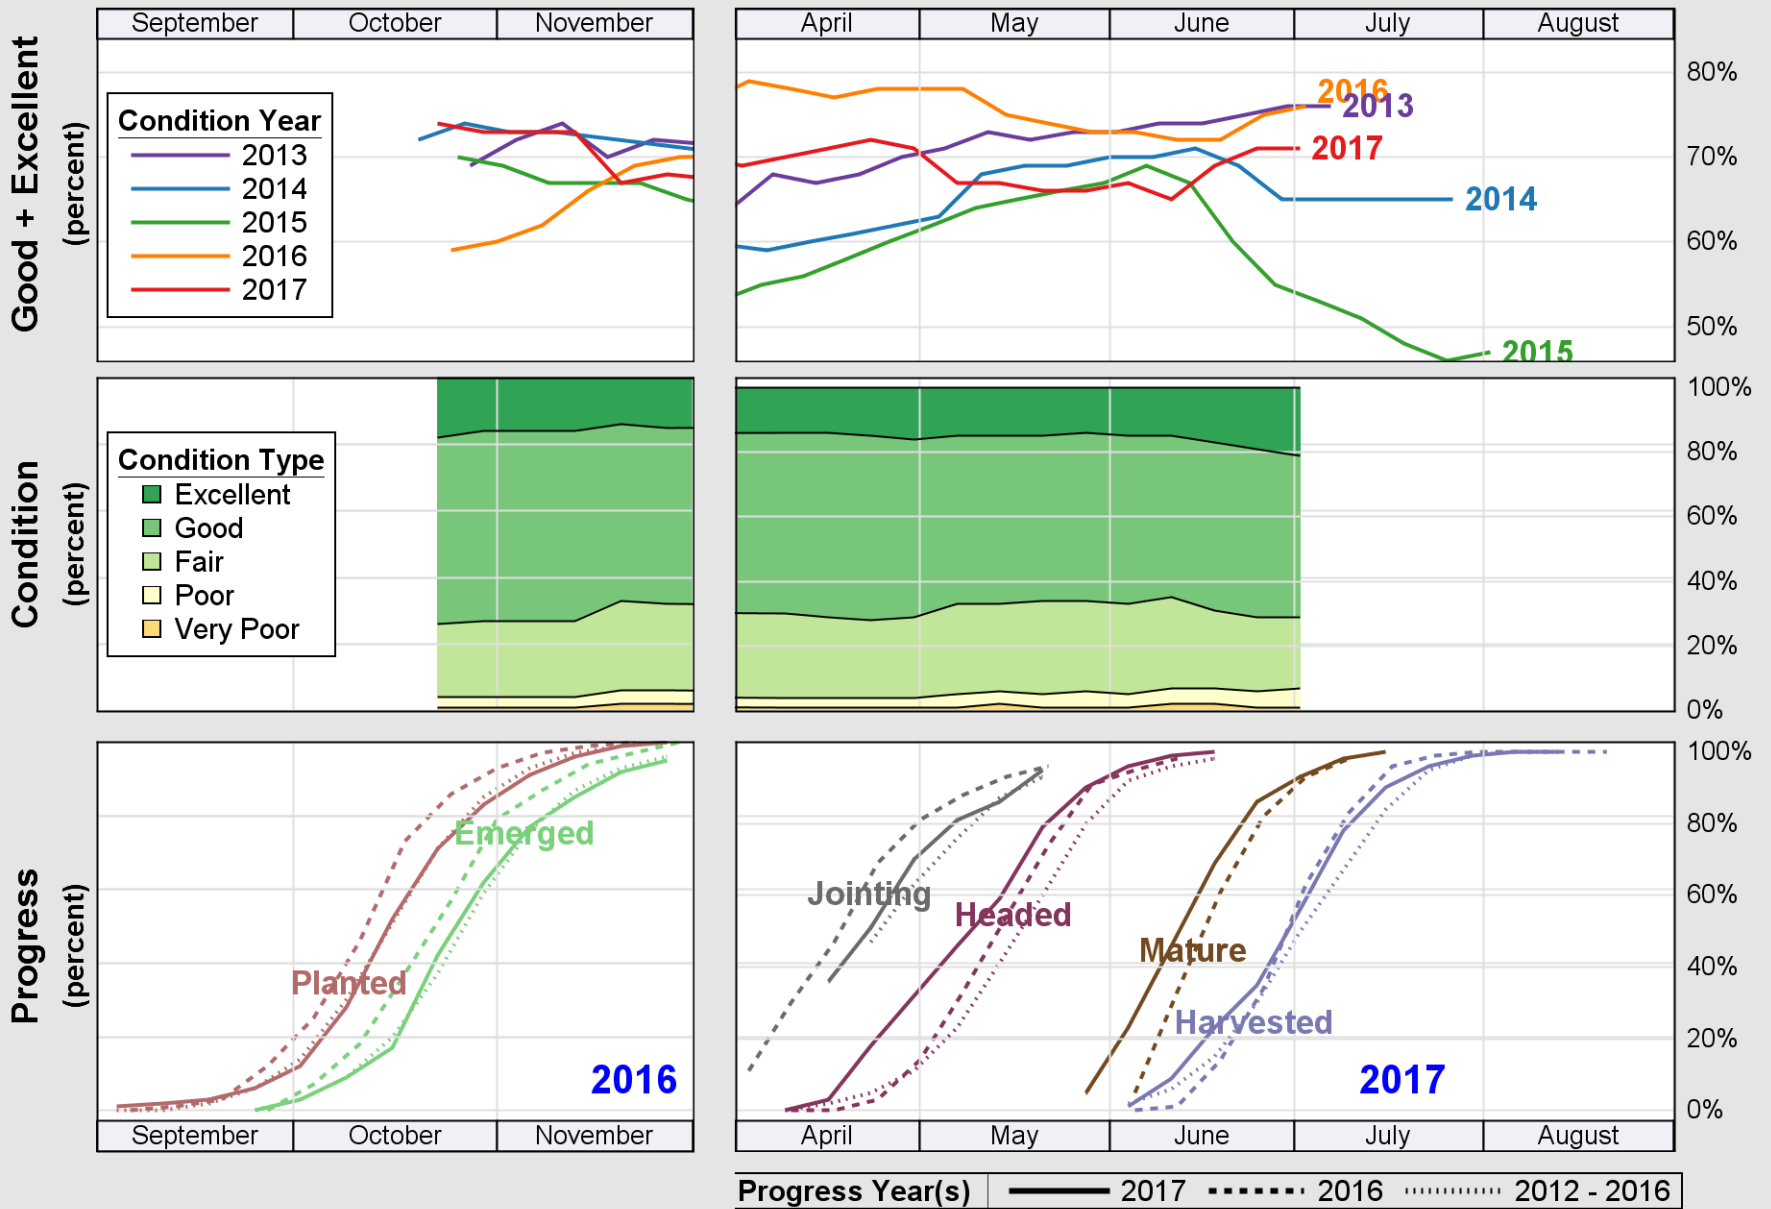

USDA

Crop Progress and Condition: Corn in Indiana , 2017

NASS

Source: National Agricultural Statistics Service (NASS), Crop Progress Report

USDA

Crop Progress and Condition: Pasture and Range in Indiana , 2017

NASS

Source: National Agricultural Statistics Service (NASS), Crop Progress Report

USDA

Crop Progress and Condition: Soybeans in Indiana , 2017

NASS

Source: National Agricultural Statistics Service (NASS), Crop Progress Report

USDA

Crop Progress and Condition: Winter Wheat in Indiana , 2017

NASS

Source: National Agricultural Statistics Service (NASS), Crop Progress Report