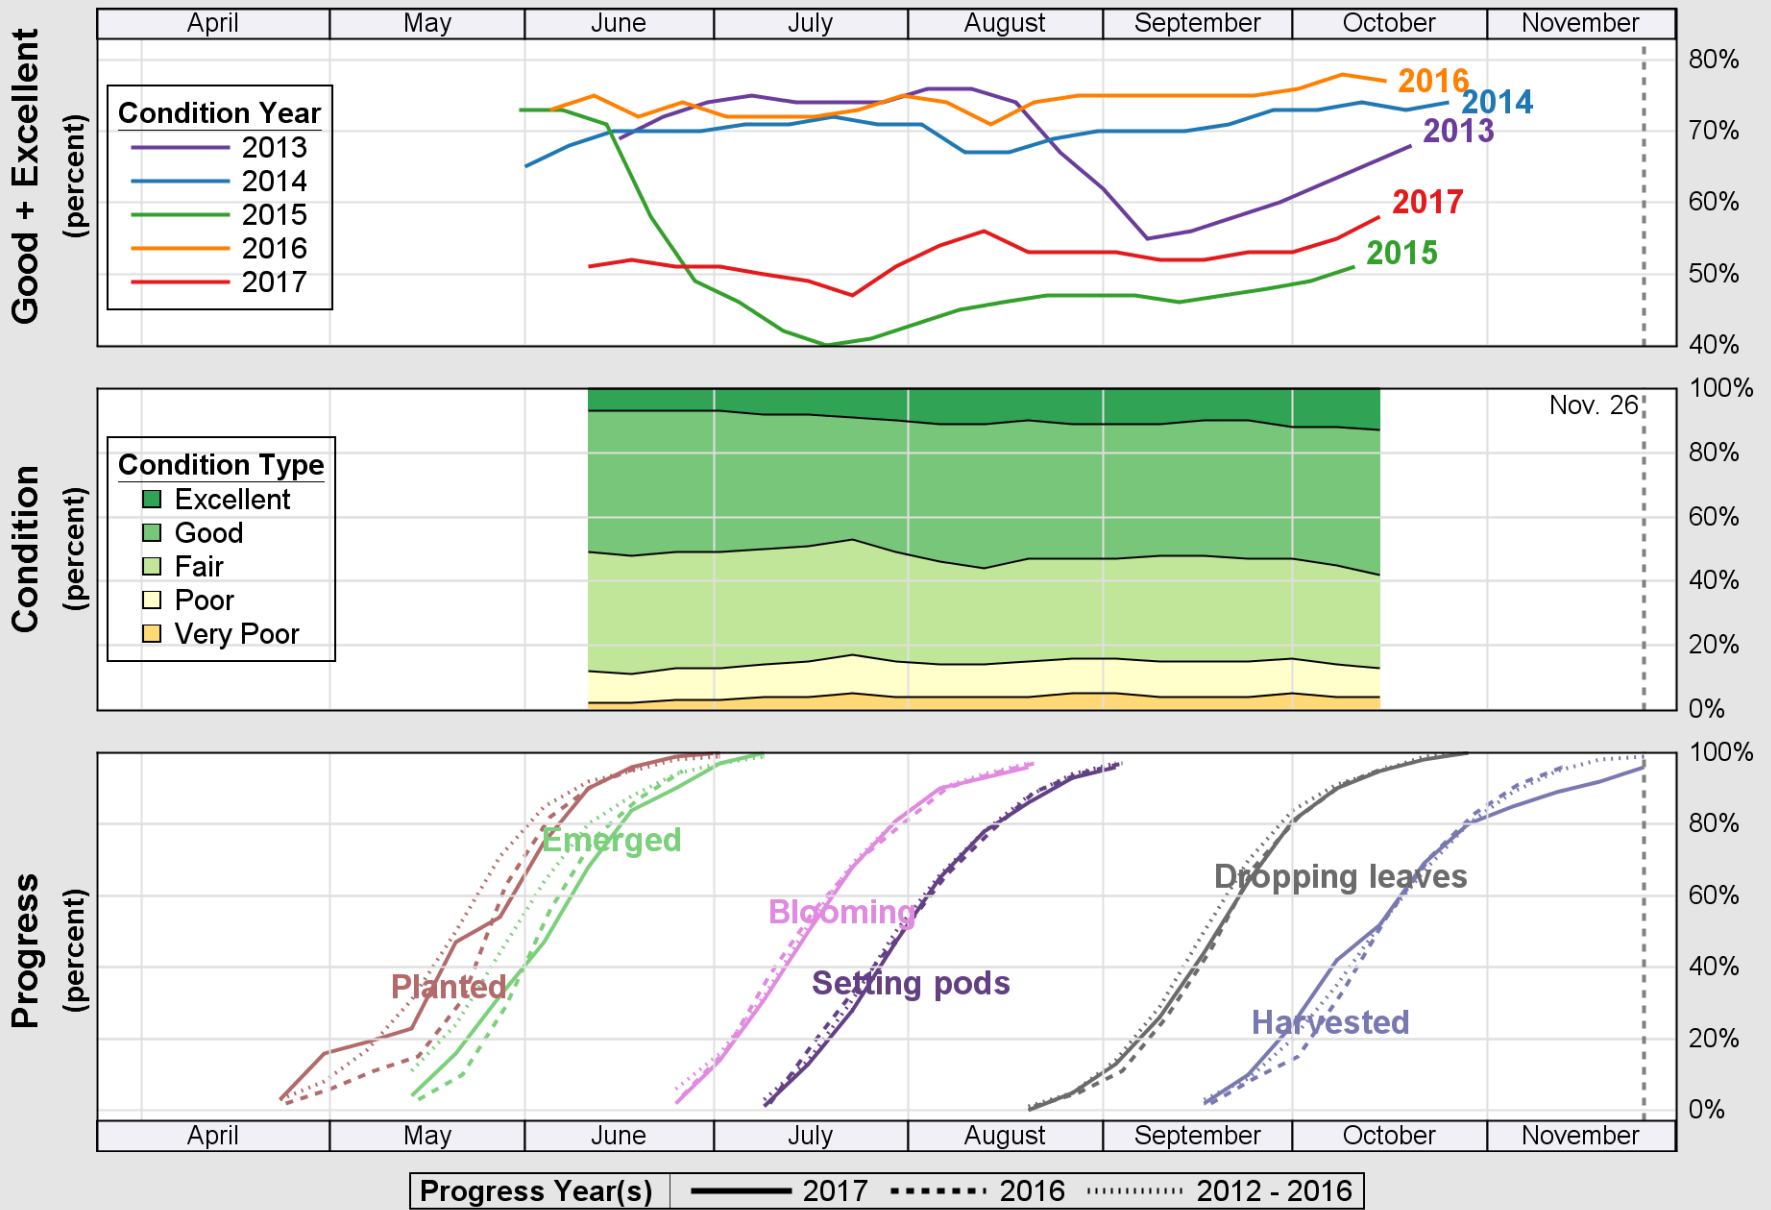

USDA

Crop Progress and Condition: Corn in Indiana , 2017

NASS

Source: National Agricultural Statistics Service (NASS), Crop Progress Report

USDA

Crop Progress and Condition: Pasture and Range in Indiana , 2017

NASS

Source: National Agricultural Statistics Service (NASS), Crop Progress Report

USDA

Crop Progress and Condition: Soybeans in Indiana , 2017

NASS

Source: National Agricultural Statistics Service (NASS), Crop Progress Report

USDA

Crop Progress and Condition: Winter Wheat in Indiana , 2017

NASS

Source: National Agricultural Statistics Service (NASS), Crop Progress Report