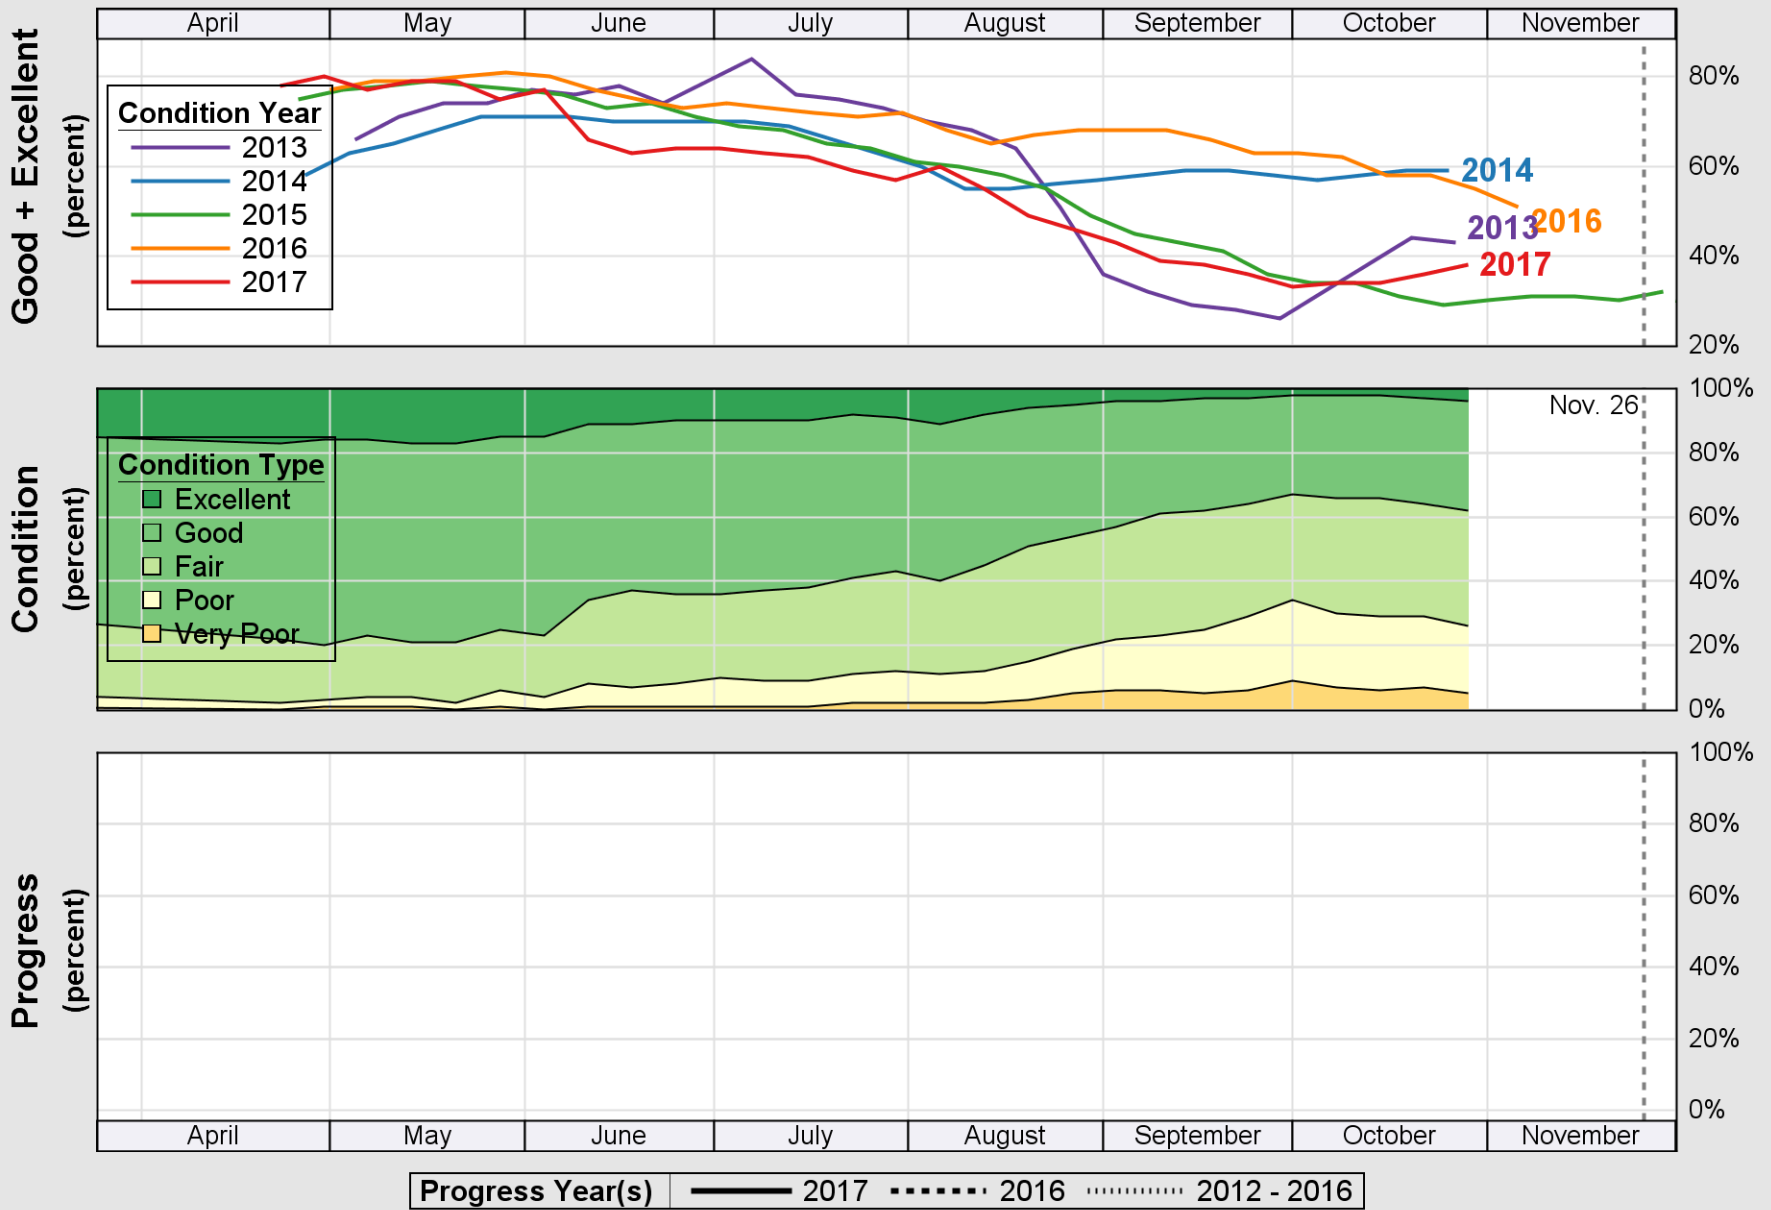

USDA

Crop Progress and Condition: Corn in Indiana , 2017

NASS

Source: National Agricultural Statistics Service (NASS), Crop Progress Report

USDA

Crop Progress and Condition: Pasture and Range in Indiana , 2017

NASS

Source: National Agricultural Statistics Service (NASS), Crop Progress Report

USDA

Crop Progress and Condition: Soybeans in Indiana , 2017

NASS

Source: National Agricultural Statistics Service (NASS), Crop Progress Report

USDA

Crop Progress and Condition: Winter Wheat in Indiana , 2017

NASS

Source: National Agricultural Statistics Service (NASS), Crop Progress Report