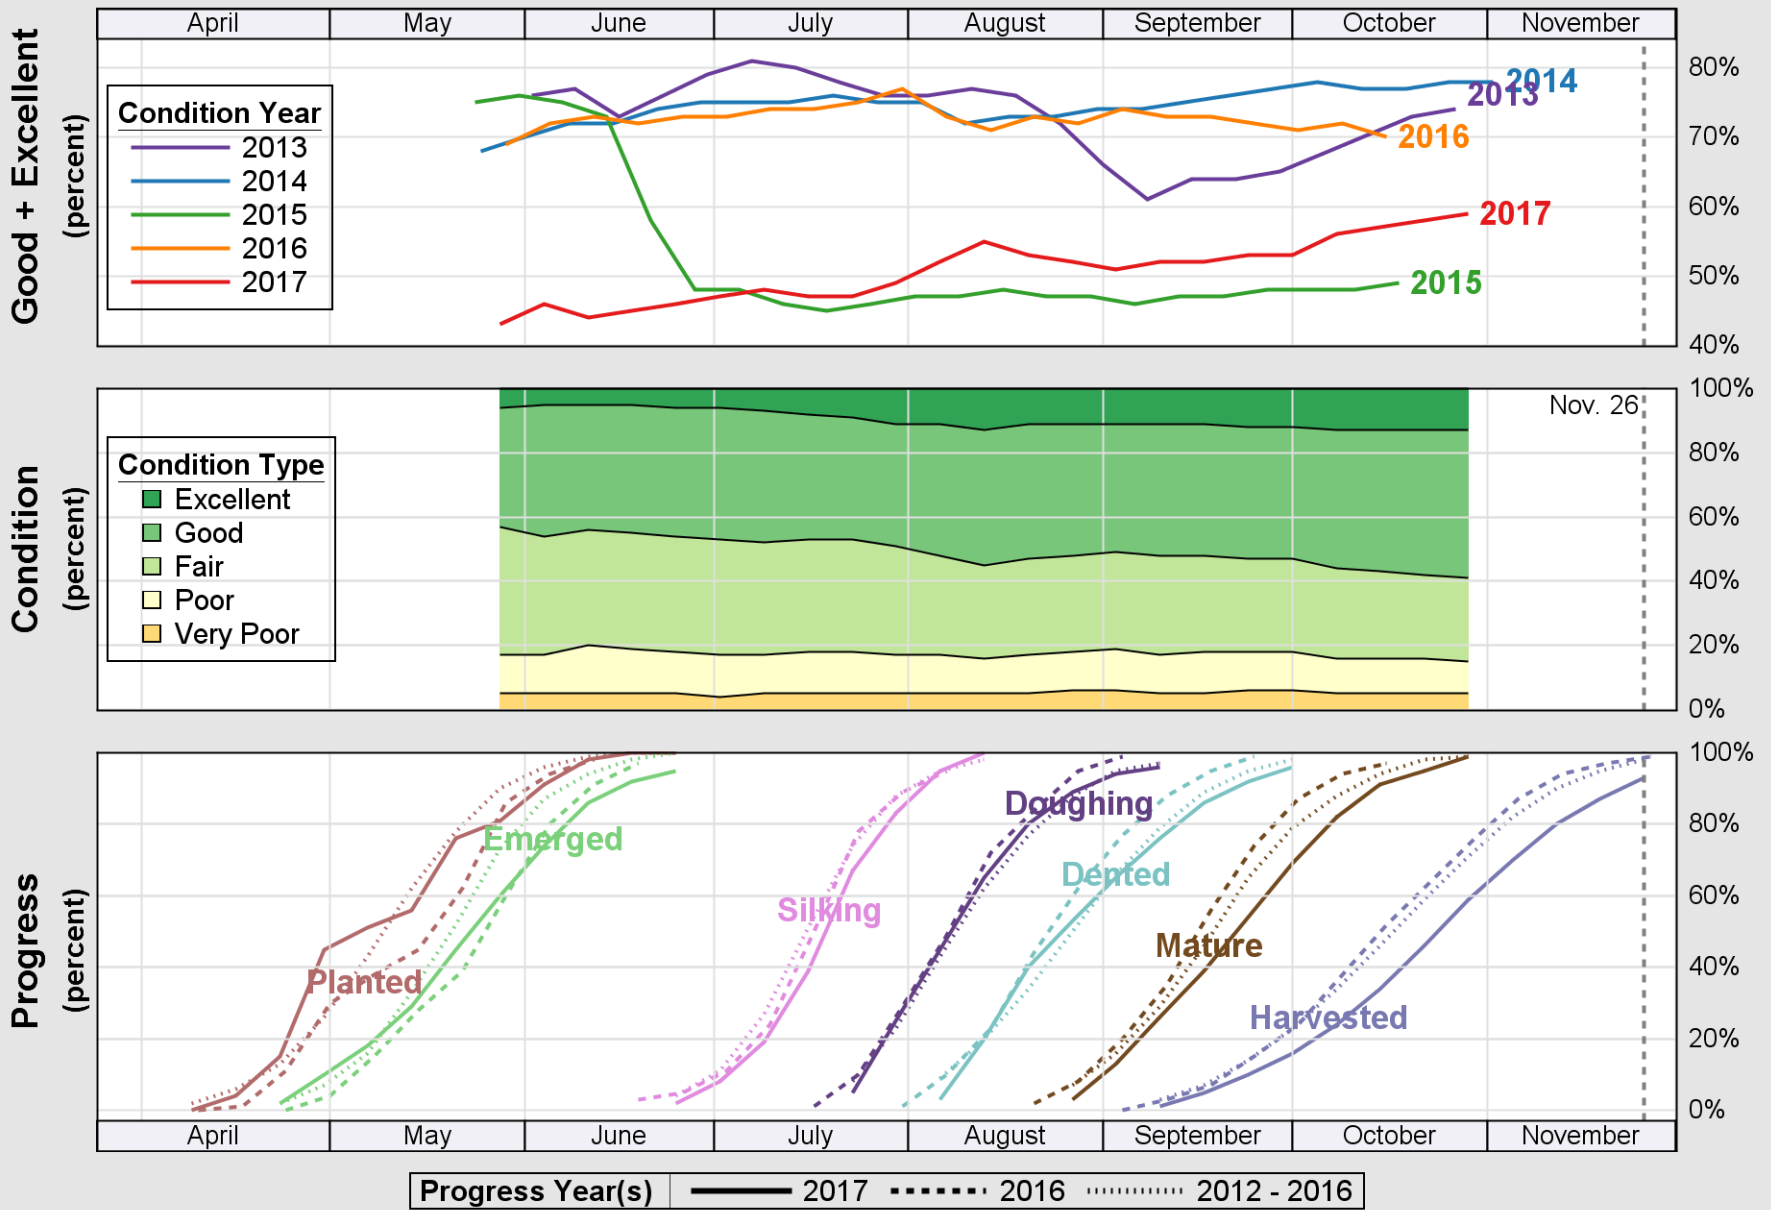

USDA

Crop Progress and Condition: Corn in Indiana , 2017

NASS

Source: National Agricultural Statistics Service (NASS), Crop Progress Report

USDA

Crop Progress and Condition: Pasture and Range in Indiana , 2017

NASS

Source: National Agricultural Statistics Service (NASS), Crop Progress Report

USDA

Crop Progress and Condition: Soybeans in Indiana , 2017

NASS

Source: National Agricultural Statistics Service (NASS), Crop Progress Report

USDA

Crop Progress and Condition: Winter Wheat in Indiana , 2017

NASS

Source: National Agricultural Statistics Service (NASS), Crop Progress Report