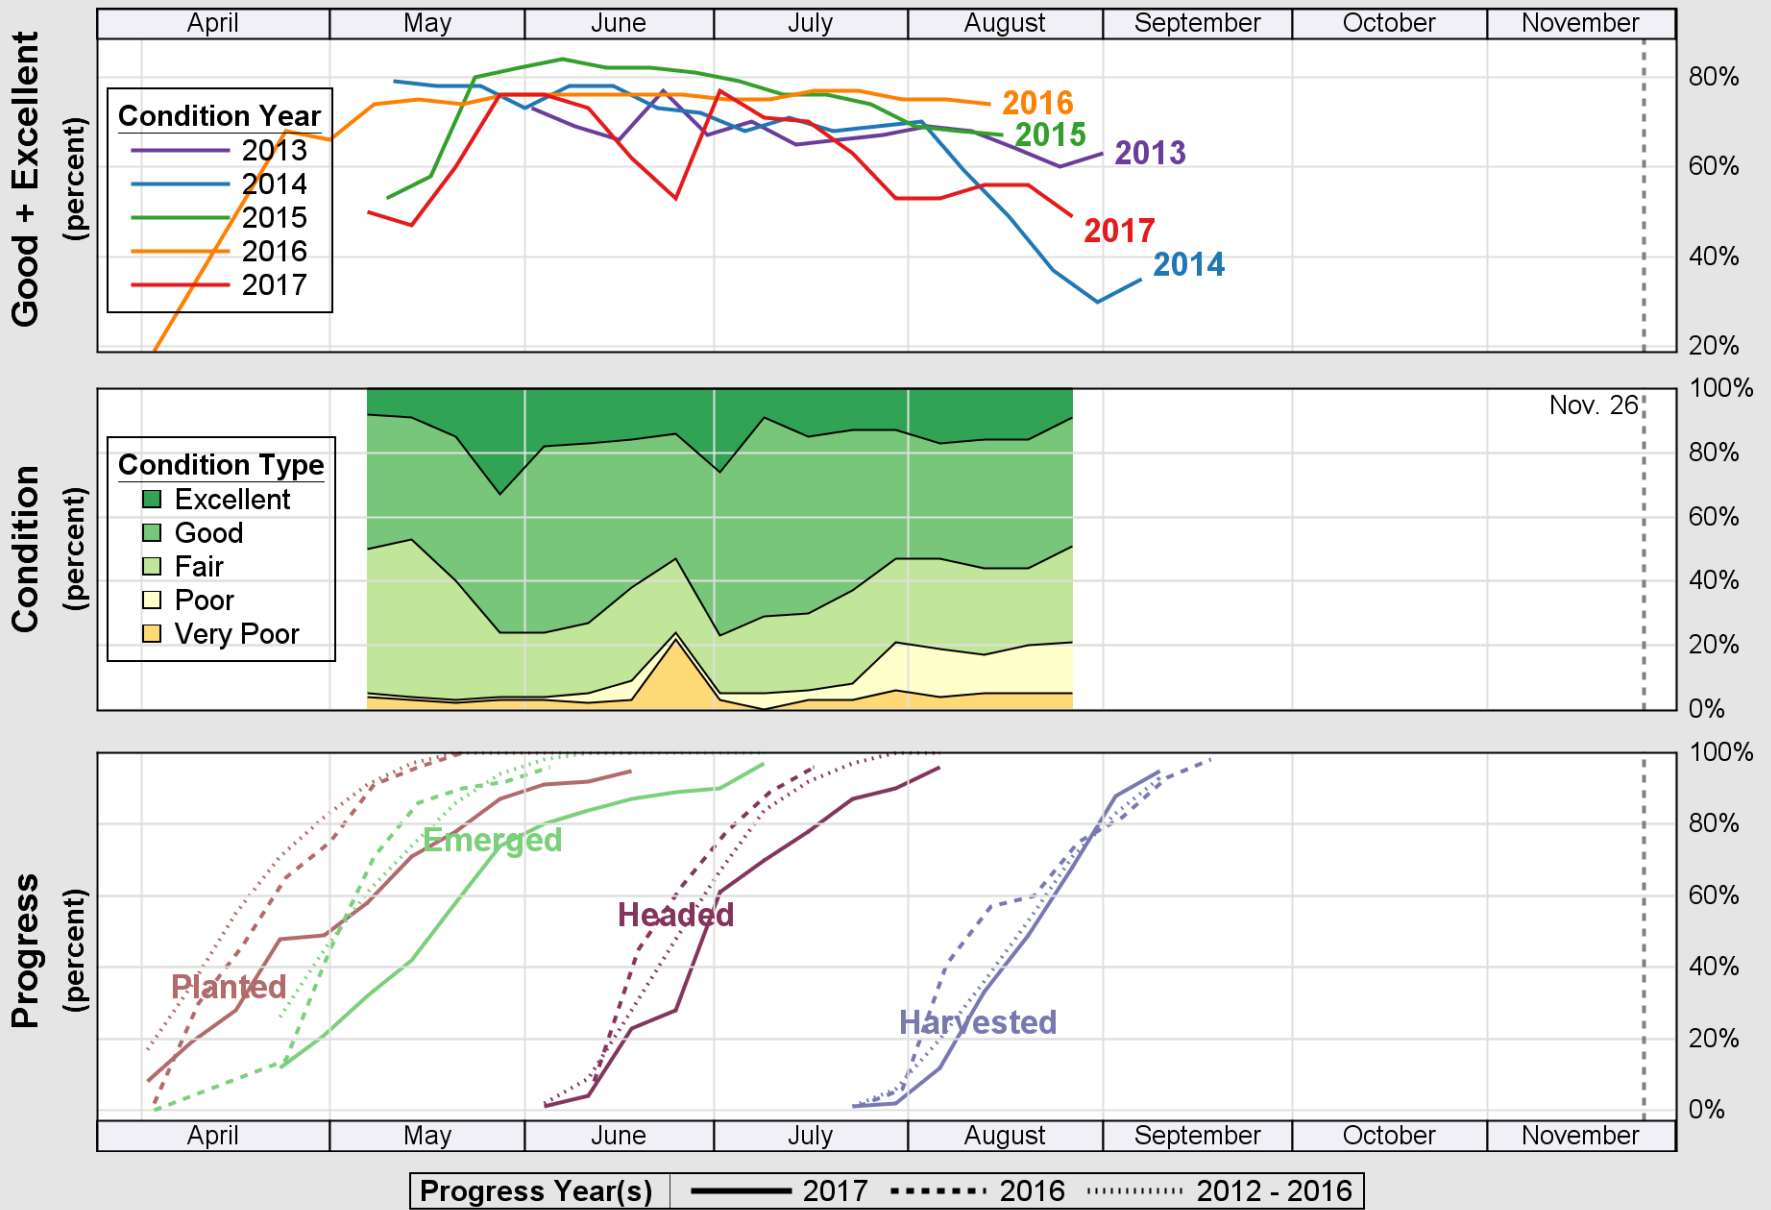

USDA

Crop Progress and Condition: Oats in Idaho , 2017

NASS

Progress Year(s) ——— 2017 - - - - - 2016 ······ 2012 - 2016

Source: National Agricultural Statistics Service (NASS), Crop Progress Report

USDA

Crop Progress and Condition: Pasture and Range in Idaho , 2017

NASS

Source: National Agricultural Statistics Service (NASS), Crop Progress Report

USDA

Crop Progress and Condition: Spring Wheat in Idaho , 2017

NASS

Source: National Agricultural Statistics Service (NASS), Crop Progress Report

USDA

Crop Progress and Condition: Sugar Beets in Idaho , 2017

NASS

Source: National Agricultural Statistics Service (NASS), Crop Progress Report

USDA

Crop Progress and Condition: Winter Wheat in Idaho , 2017