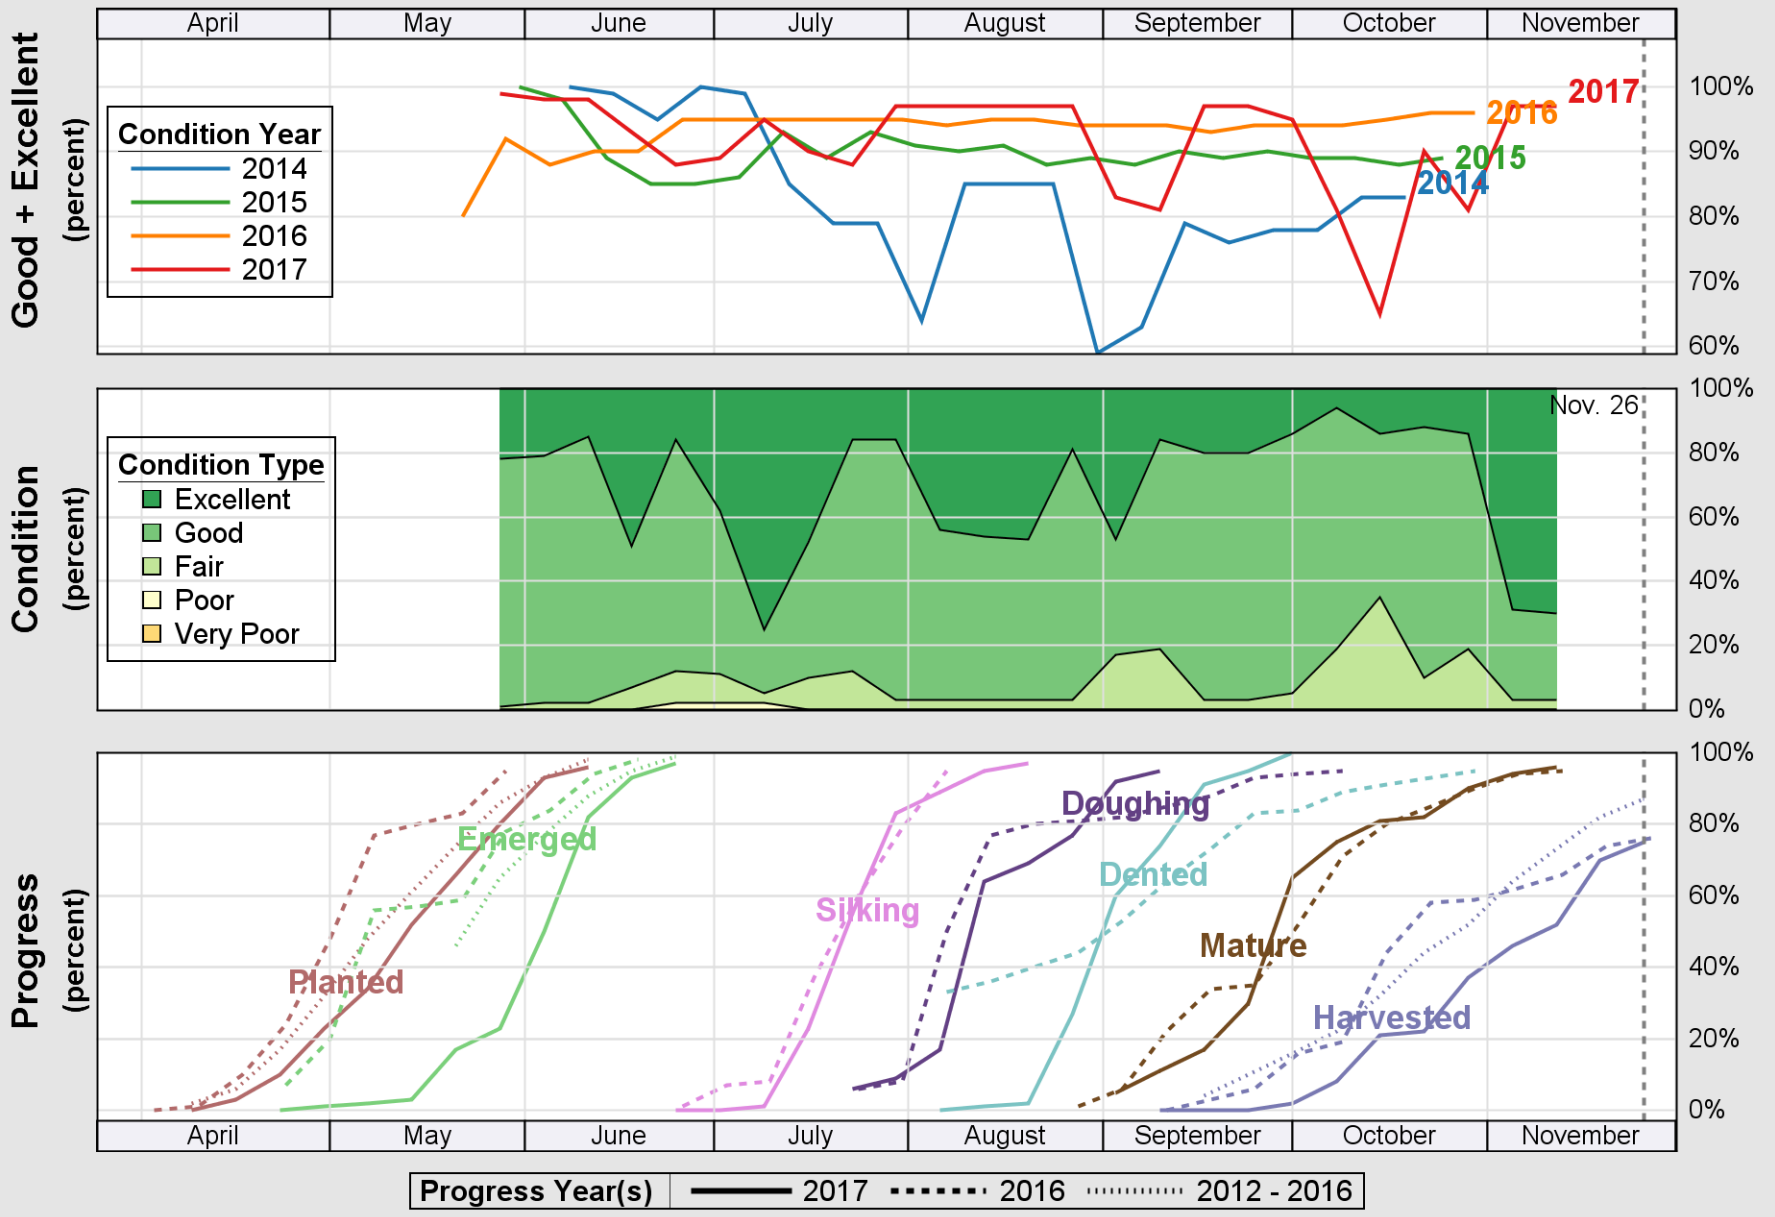

USDA

Crop Progress and Condition: Barley in Idaho , 2017

NASS

Source: National Agricultural Statistics Service (NASS), Crop Progress Report

USDA

Crop Progress and Condition: Corn in Idaho , 2017

NASS

Source: National Agricultural Statistics Service (NASS), Crop Progress Report

USDA

Crop Progress and Condition: Oats in Idaho , 2017

NASS

Progress Year(s) ——— 2017 - - - - - 2016 ······ 2012 - 2016

Source: National Agricultural Statistics Service (NASS), Crop Progress Report

USDA

Crop Progress and Condition: Pasture and Range in Idaho , 2017