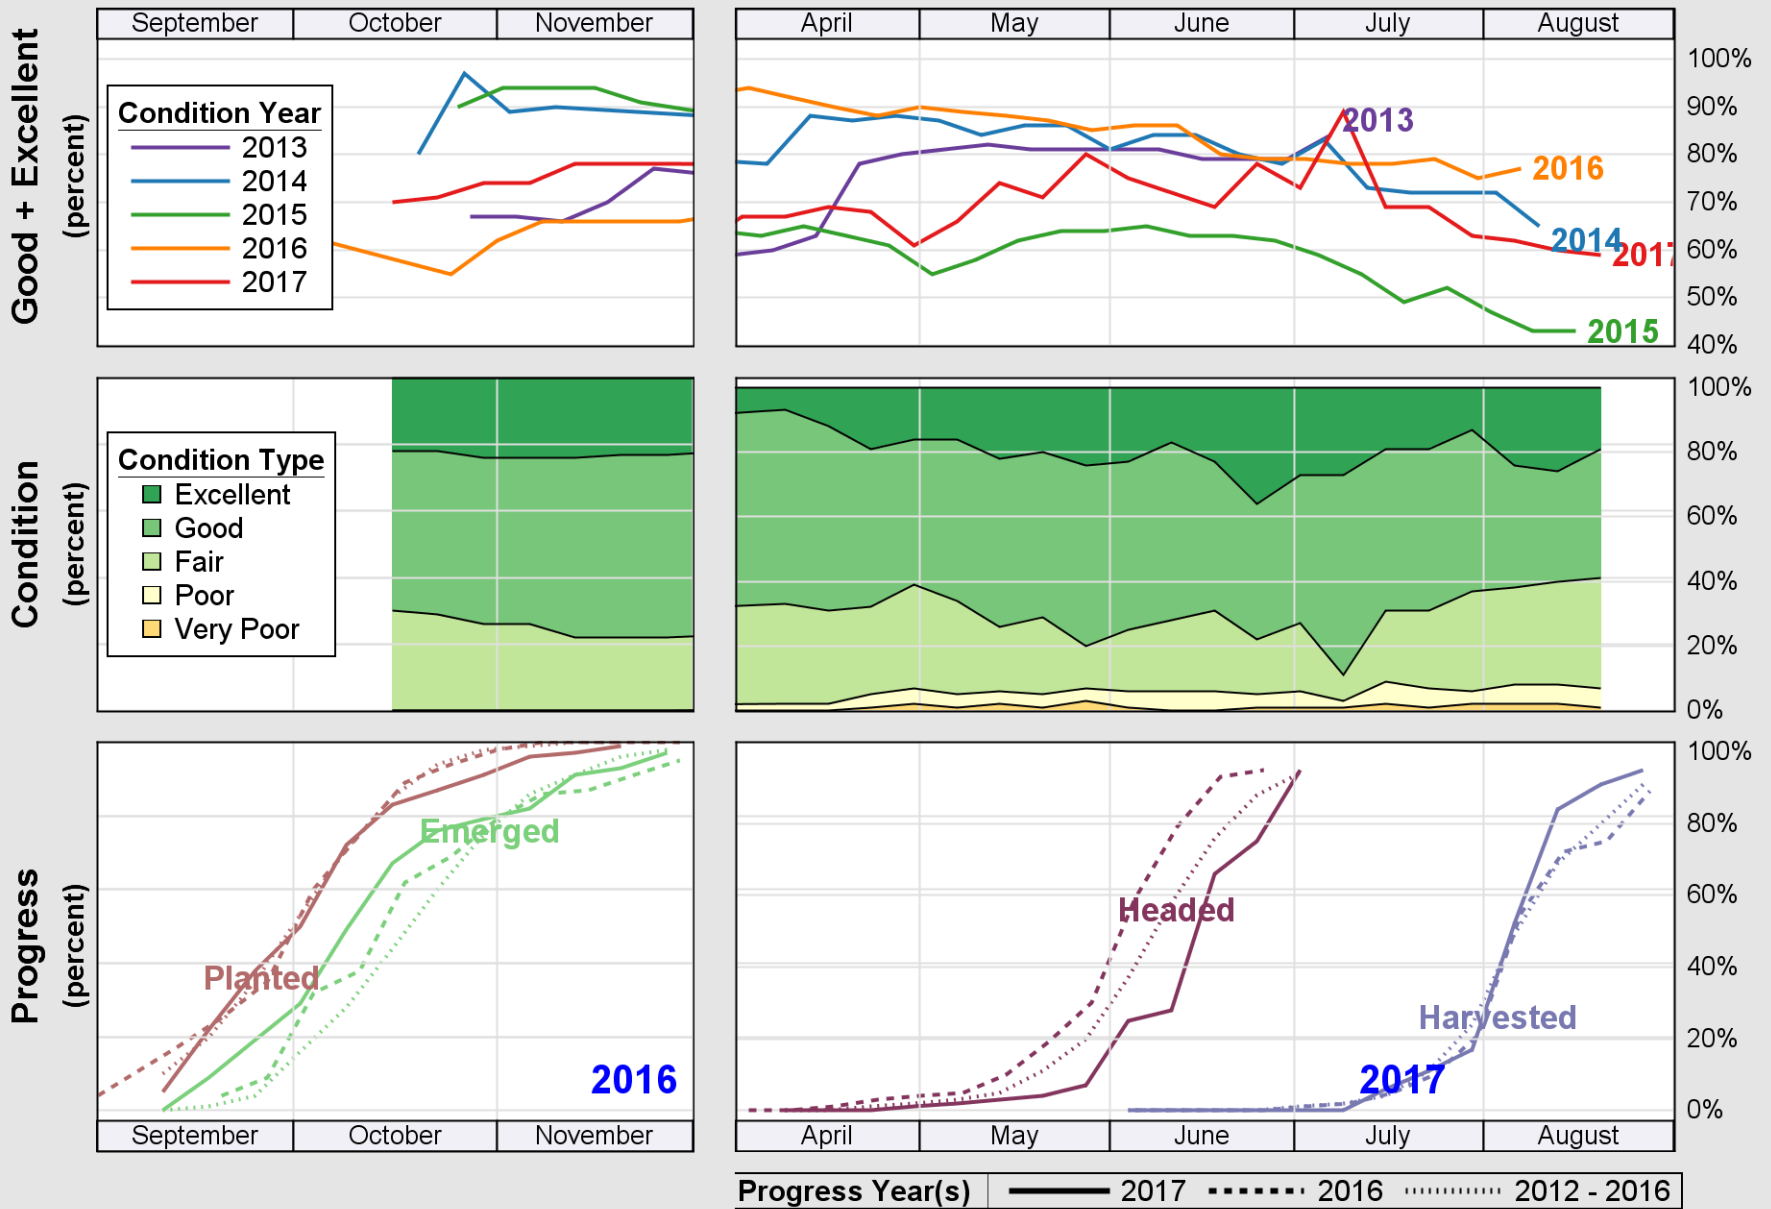

USDA

Crop Progress and Condition: Sugar Beets in Idaho , 2017

NASS

Source: National Agricultural Statistics Service (NASS), Crop Progress Report

USDA

Crop Progress and Condition: Winter Wheat in Idaho , 2017

NASS

Source: National Agricultural Statistics Service (NASS), Crop Progress Report