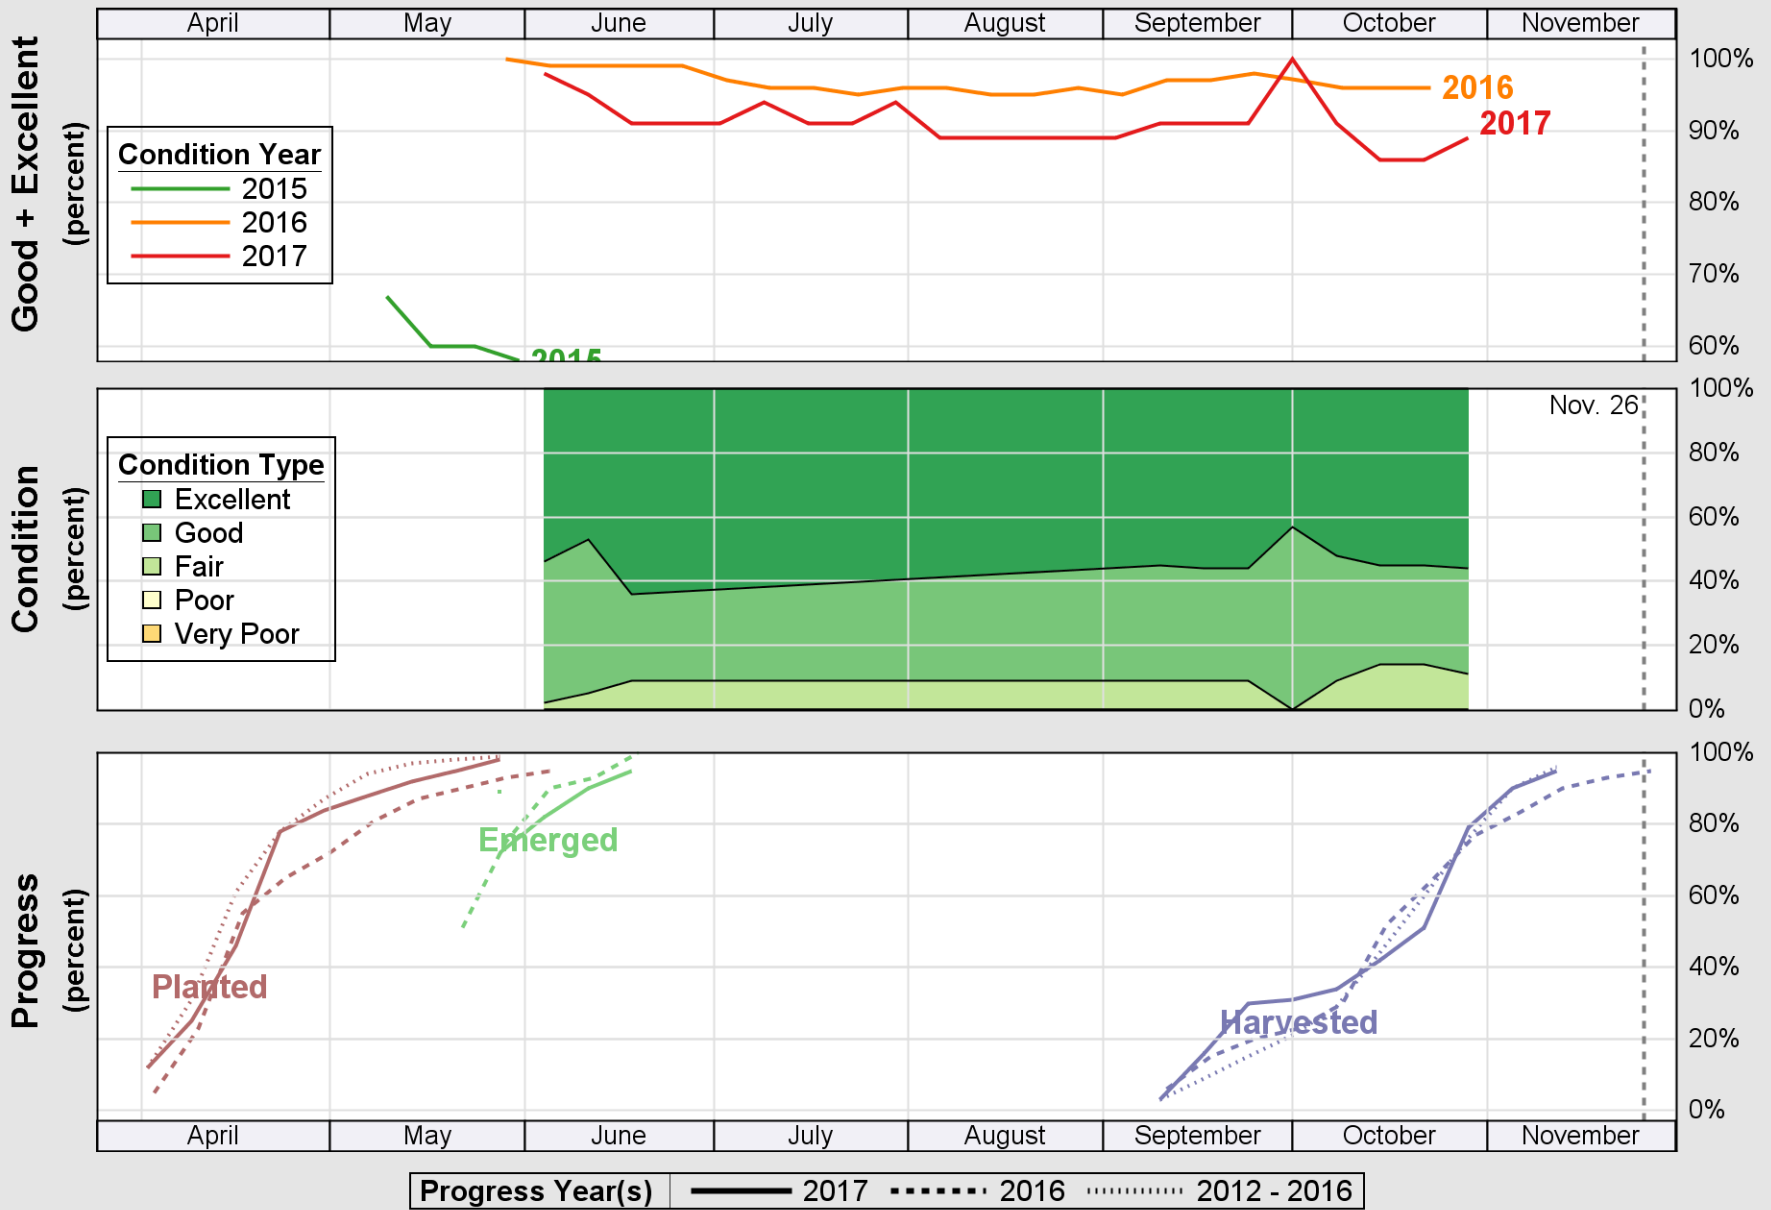

NASS

Source: National Agricultural Statistics Service (NASS), Crop Progress Report

USDA

Crop Progress and Condition: Spring Wheat in Idaho , 2017

NASS

Source: National Agricultural Statistics Service (NASS), Crop Progress Report

USDA

Crop Progress and Condition: Sugar Beets in Idaho , 2017

NASS

Source: National Agricultural Statistics Service (NASS), Crop Progress Report

USDA

Crop Progress and Condition: Winter Wheat in Idaho , 2017