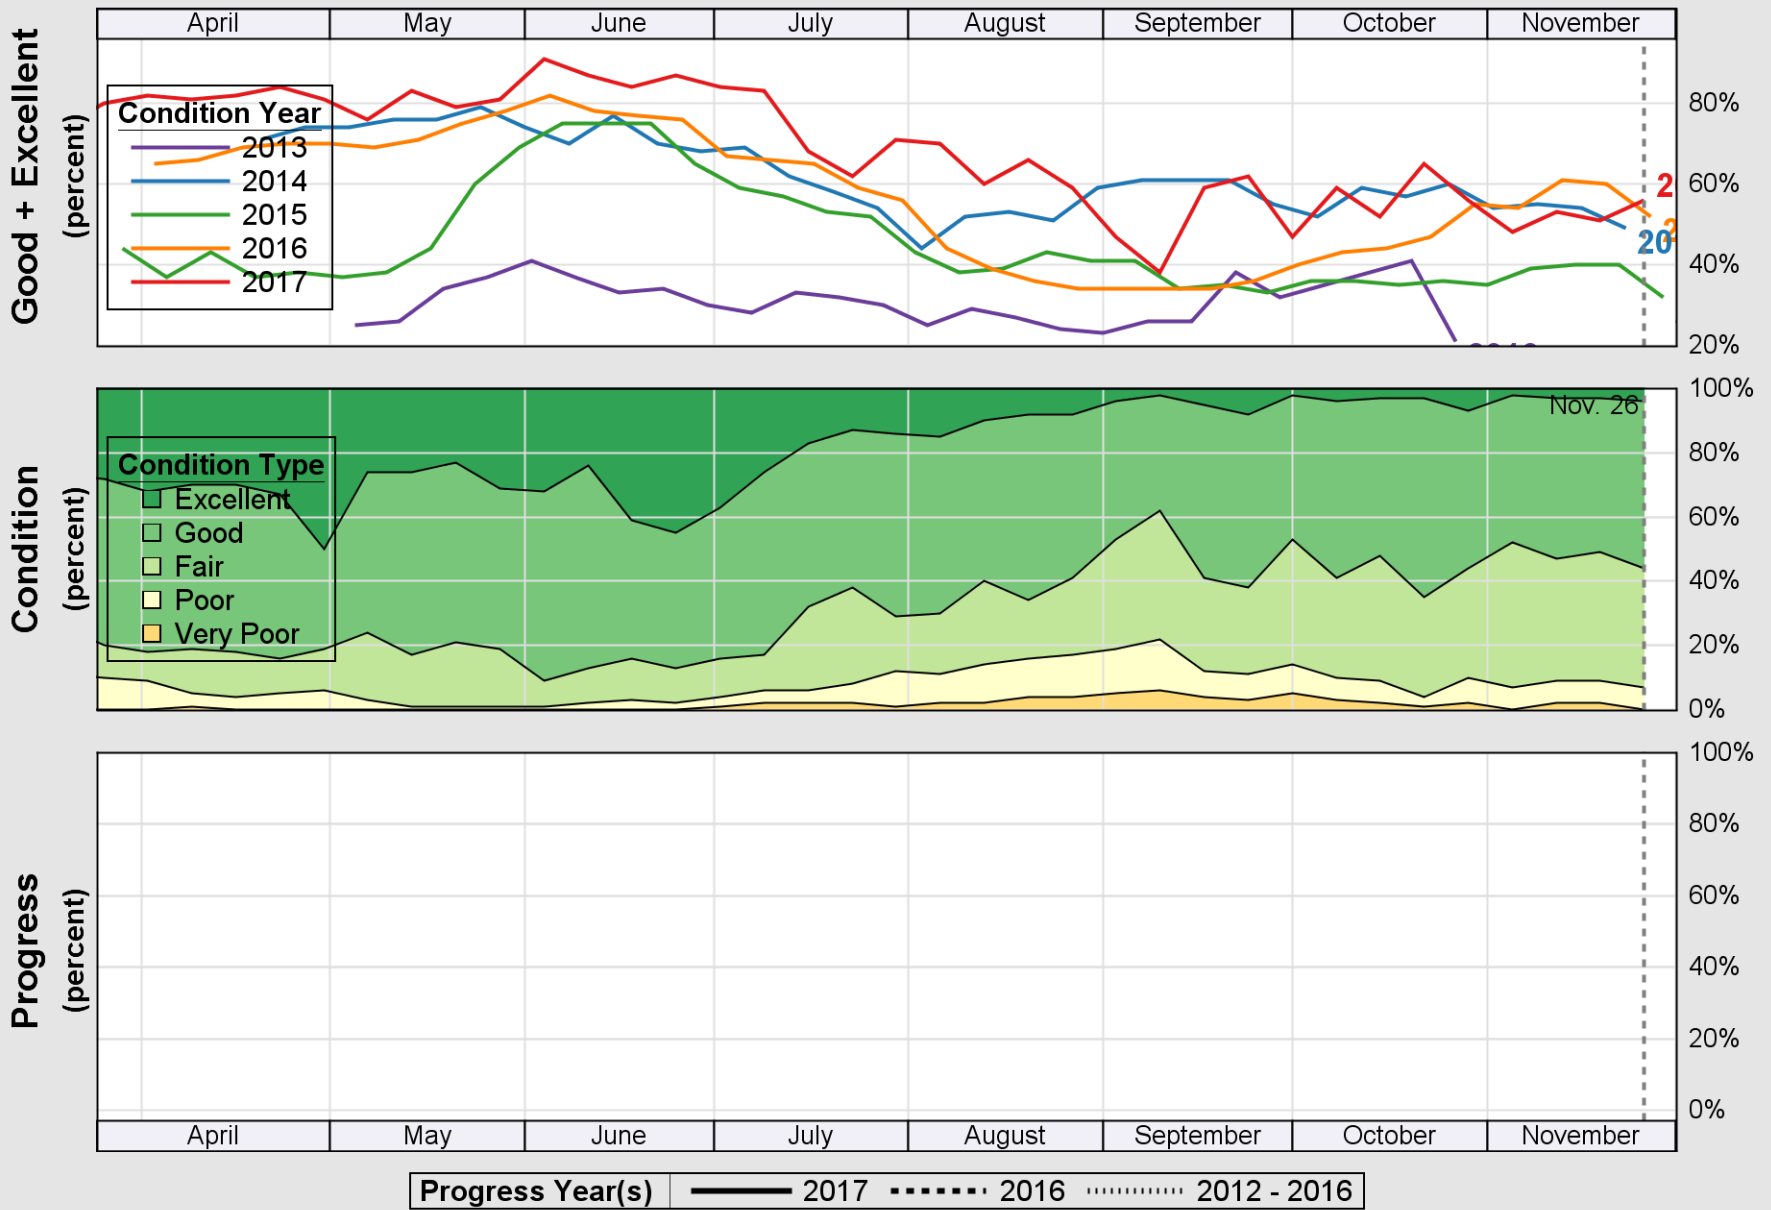

USDA

Crop Progress and Condition: Oats in Idaho , 2017

NASS

Progress Year(s) ——— 2017 - - - - - 2016 ······ 2012 - 2016

Source: National Agricultural Statistics Service (NASS), Crop Progress Report

USDA

Crop Progress and Condition: Pasture and Range in Idaho , 2017

NASS

Source: National Agricultural Statistics Service (NASS), Crop Progress Report

USDA

Crop Progress and Condition: Spring Wheat in Idaho , 2017

NASS

Source: National Agricultural Statistics Service (NASS), Crop Progress Report