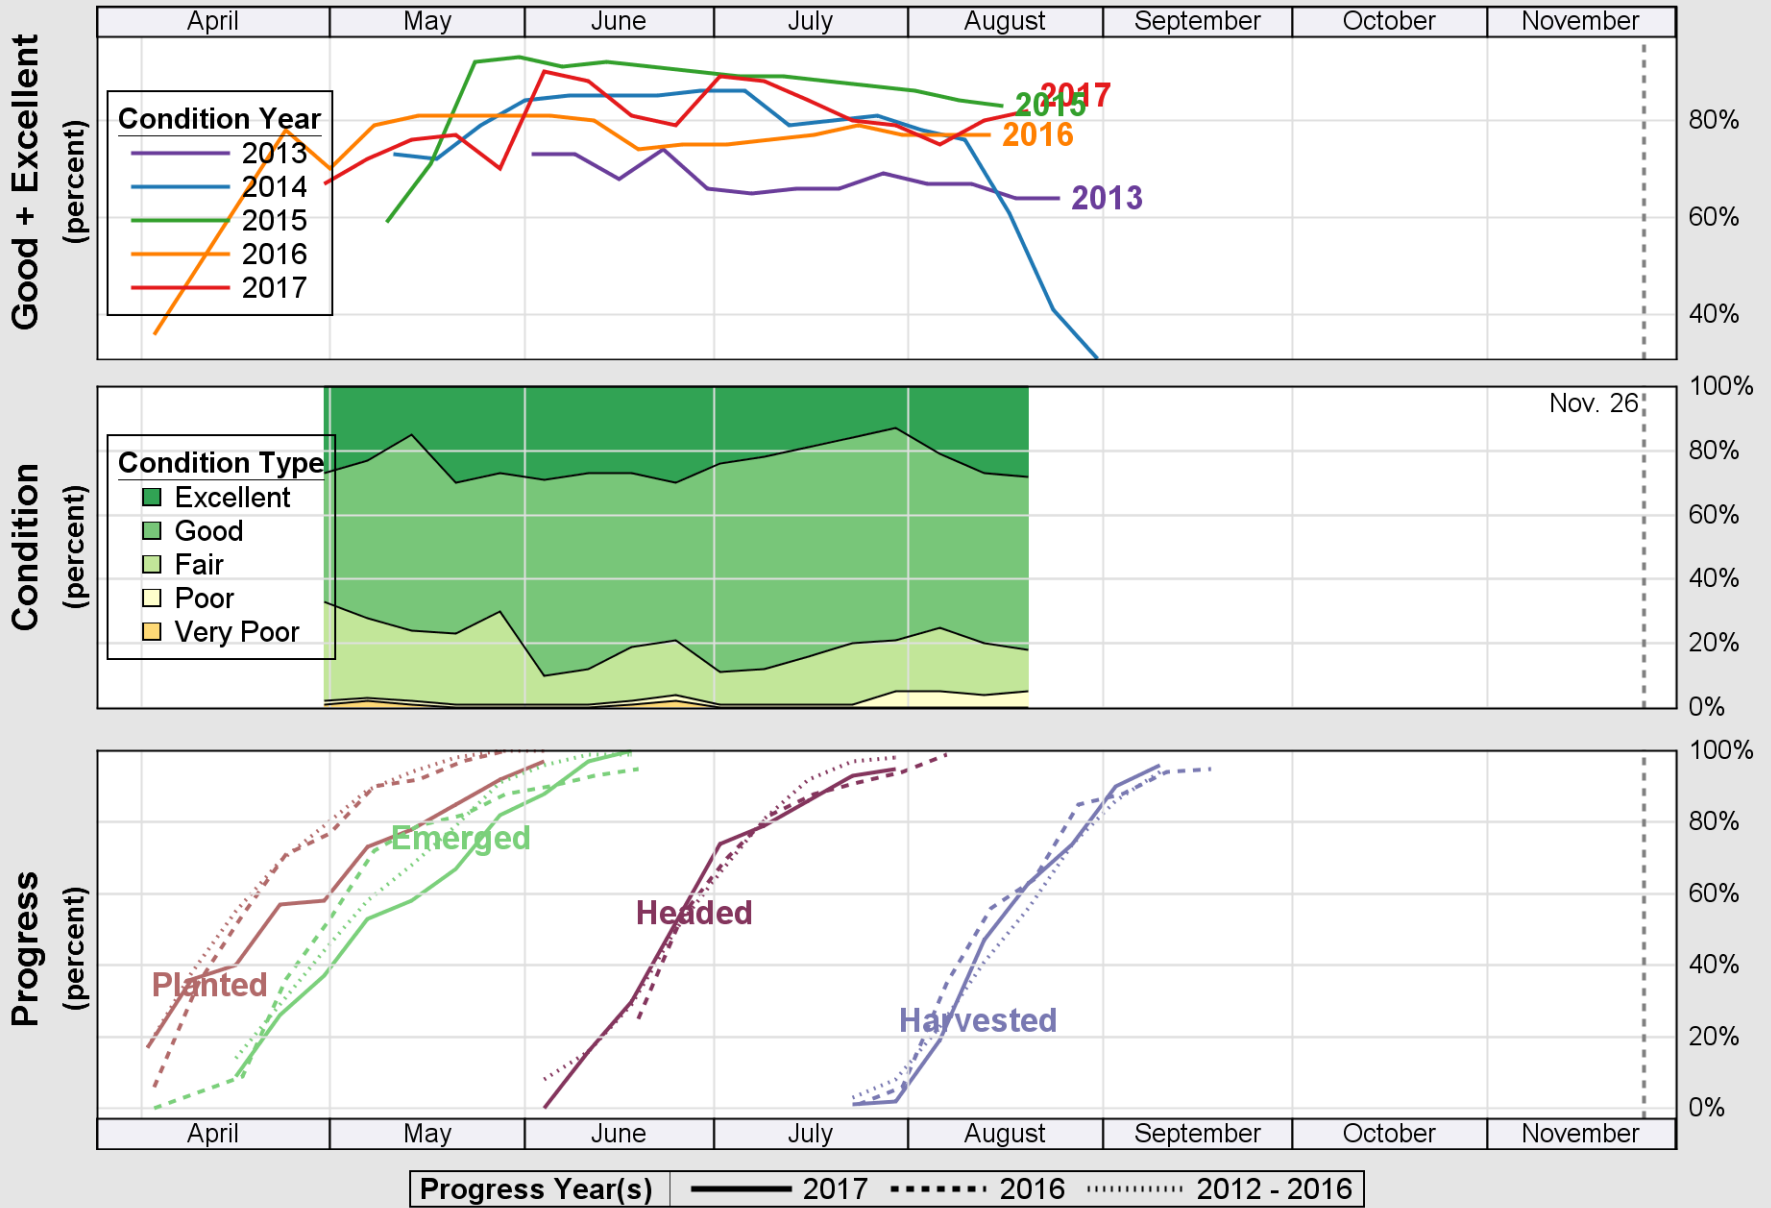

USDA

Crop Progress and Condition: Barley in Idaho , 2017

NASS

Source: National Agricultural Statistics Service (NASS), Crop Progress Report

USDA

Crop Progress and Condition: Corn in Idaho , 2017

NASS

Source: National Agricultural Statistics Service (NASS), Crop Progress Report

USDA

Crop Progress and Condition: Oats in Idaho , 2017

NASS

Progress Year(s) ——— 2017 - - - - - 2016 ······ 2012 - 2016

Source: National Agricultural Statistics Service (NASS), Crop Progress Report

USDA

Crop Progress and Condition: Pasture and Range in Idaho , 2017

NASS

Source: National Agricultural Statistics Service (NASS), Crop Progress Report

USDA

Crop Progress and Condition: Spring Wheat in Idaho , 2017

NASS

Source: National Agricultural Statistics Service (NASS), Crop Progress Report