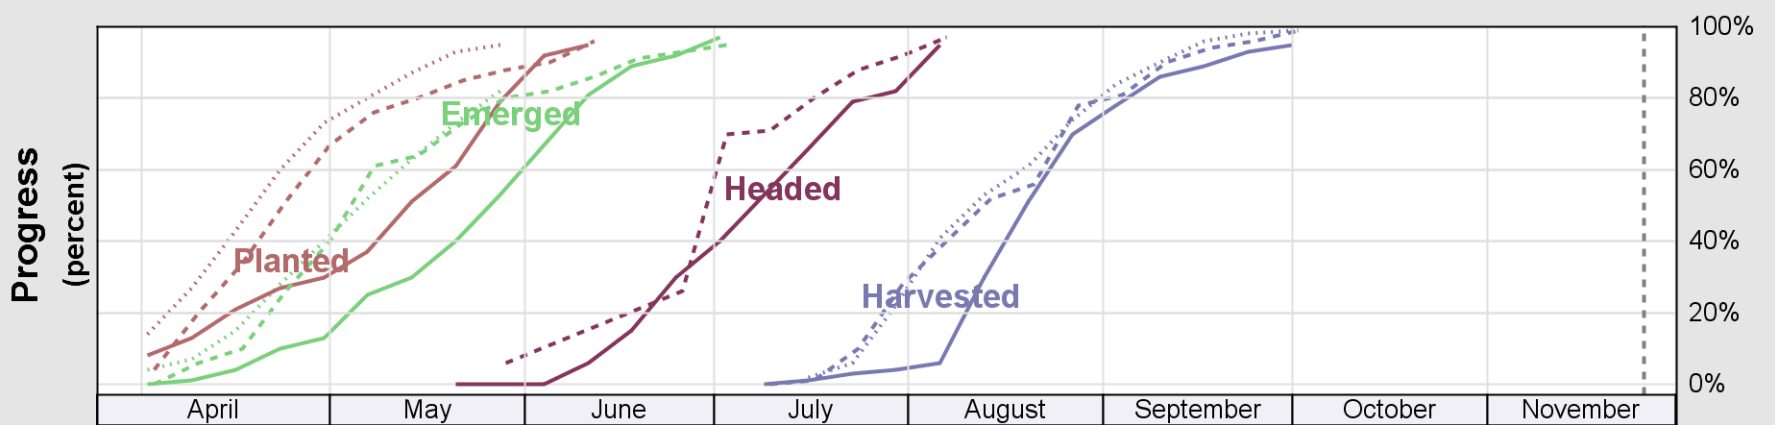

USDA

Crop Progress and Condition: Barley in Idaho , 2017

NASS

Source: National Agricultural Statistics Service (NASS), Crop Progress Report

USDA

Crop Progress and Condition: Corn in Idaho , 2017

NASS

Source: National Agricultural Statistics Service (NASS), Crop Progress Report

USDA

Crop Progress and Condition: Oats in Idaho , 2017

NASS

Progress Year(s) ——— 2017 - - - - - 2016 ······ 2012 - 2016

Source: National Agricultural Statistics Service (NASS), Crop Progress Report

USDA

Crop Progress and Condition: Pasture and Range in Idaho , 2017