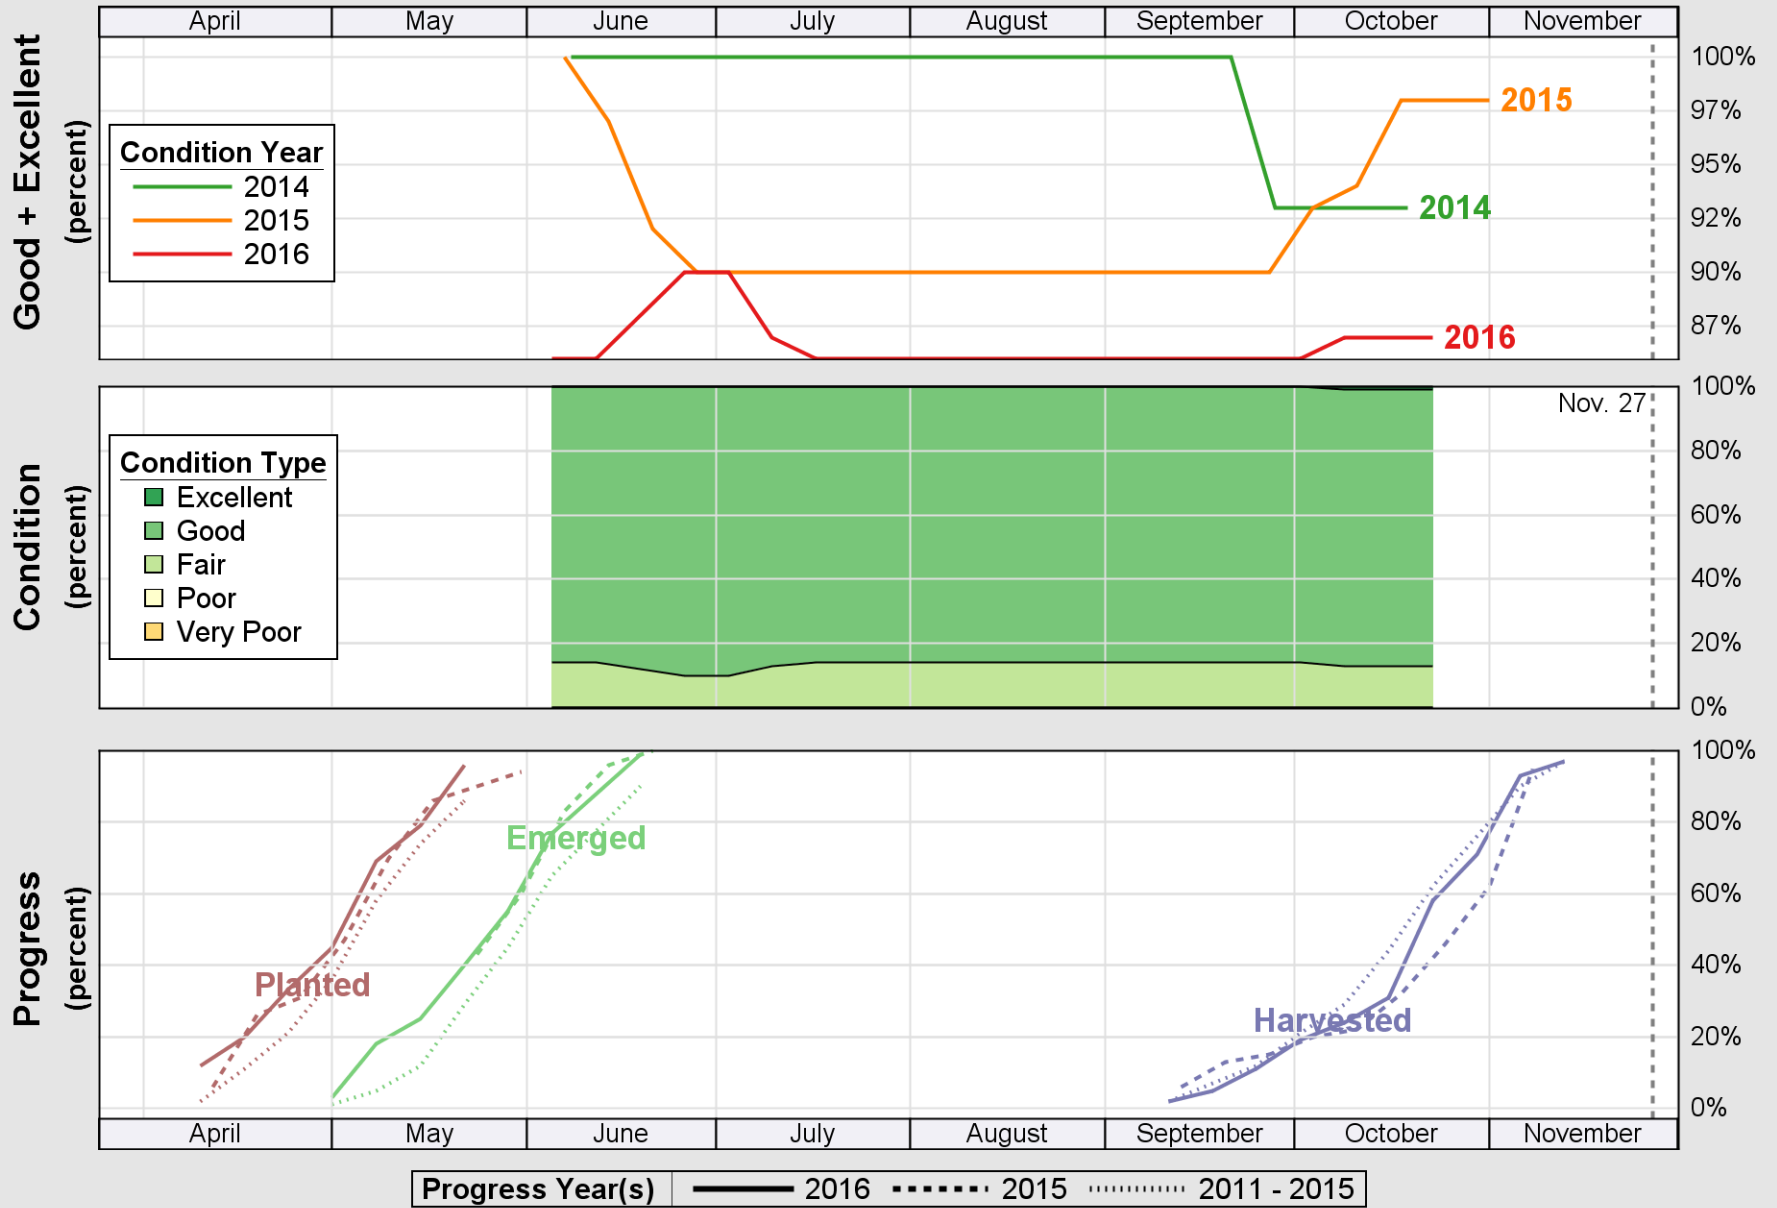

NASS

Source: National Agricultural Statistics Service (NASS), Crop Progress Report

USDA

Crop Progress and Condition: Spring Wheat in Wyoming, 2016

NASS

Source: National Agricultural Statistics Service (NASS), Crop Progress Report

USDA

Crop Progress and Condition: Sugar Beets in Wyoming, 2016

NASS

Source: National Agricultural Statistics Service (NASS), Crop Progress Report

USDA

Crop Progress and Condition: Winter Wheat in Wyoming, 2016