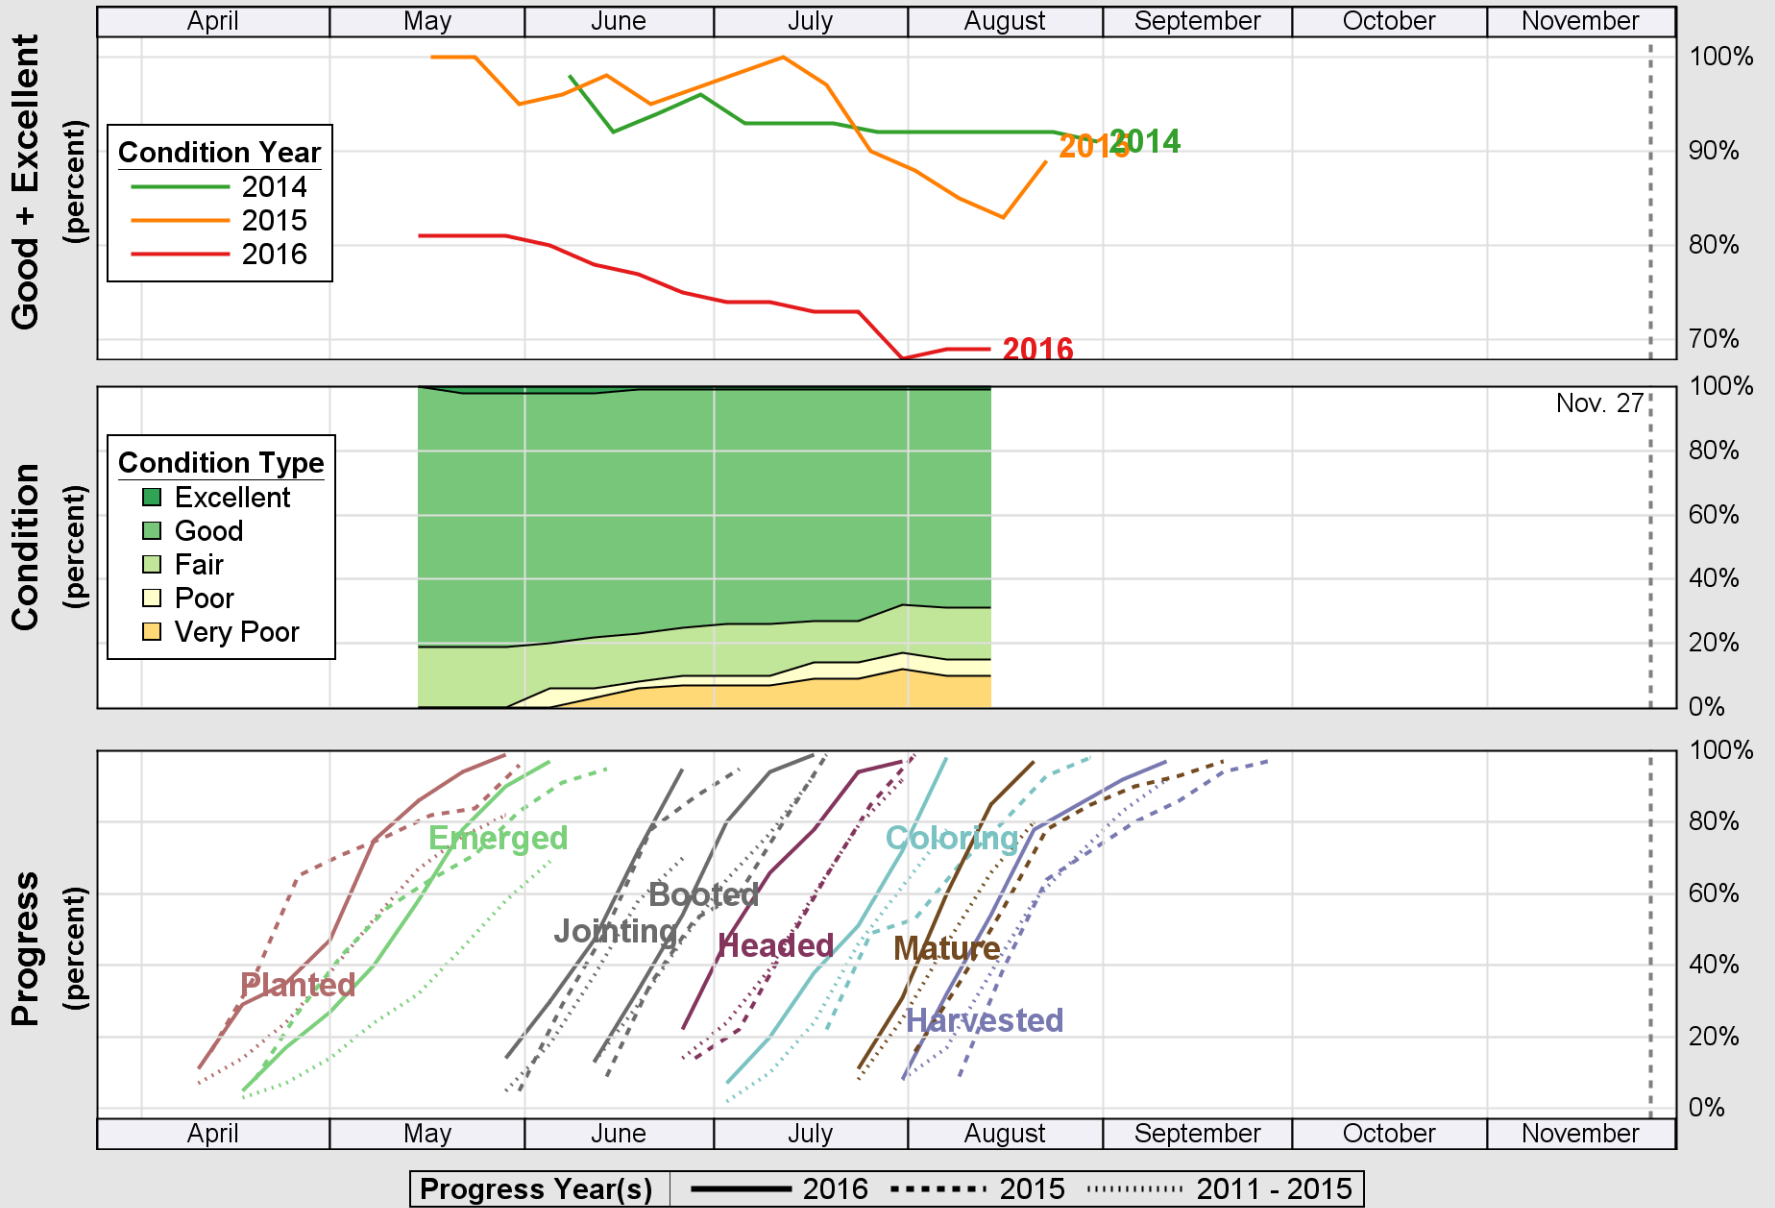

NASS

Source: National Agricultural Statistics Service (NASS), Crop Progress Report

USDA

Crop Progress and Condition: Spring Wheat in Wyoming, 2016

NASS

Source: National Agricultural Statistics Service (NASS), Crop Progress Report

USDA

Crop Progress and Condition: Sugar Beets in Wyoming, 2016

NASS

Source: National Agricultural Statistics Service (NASS), Crop Progress Report

USDA

Crop Progress and Condition: Winter Wheat in Wyoming, 2016