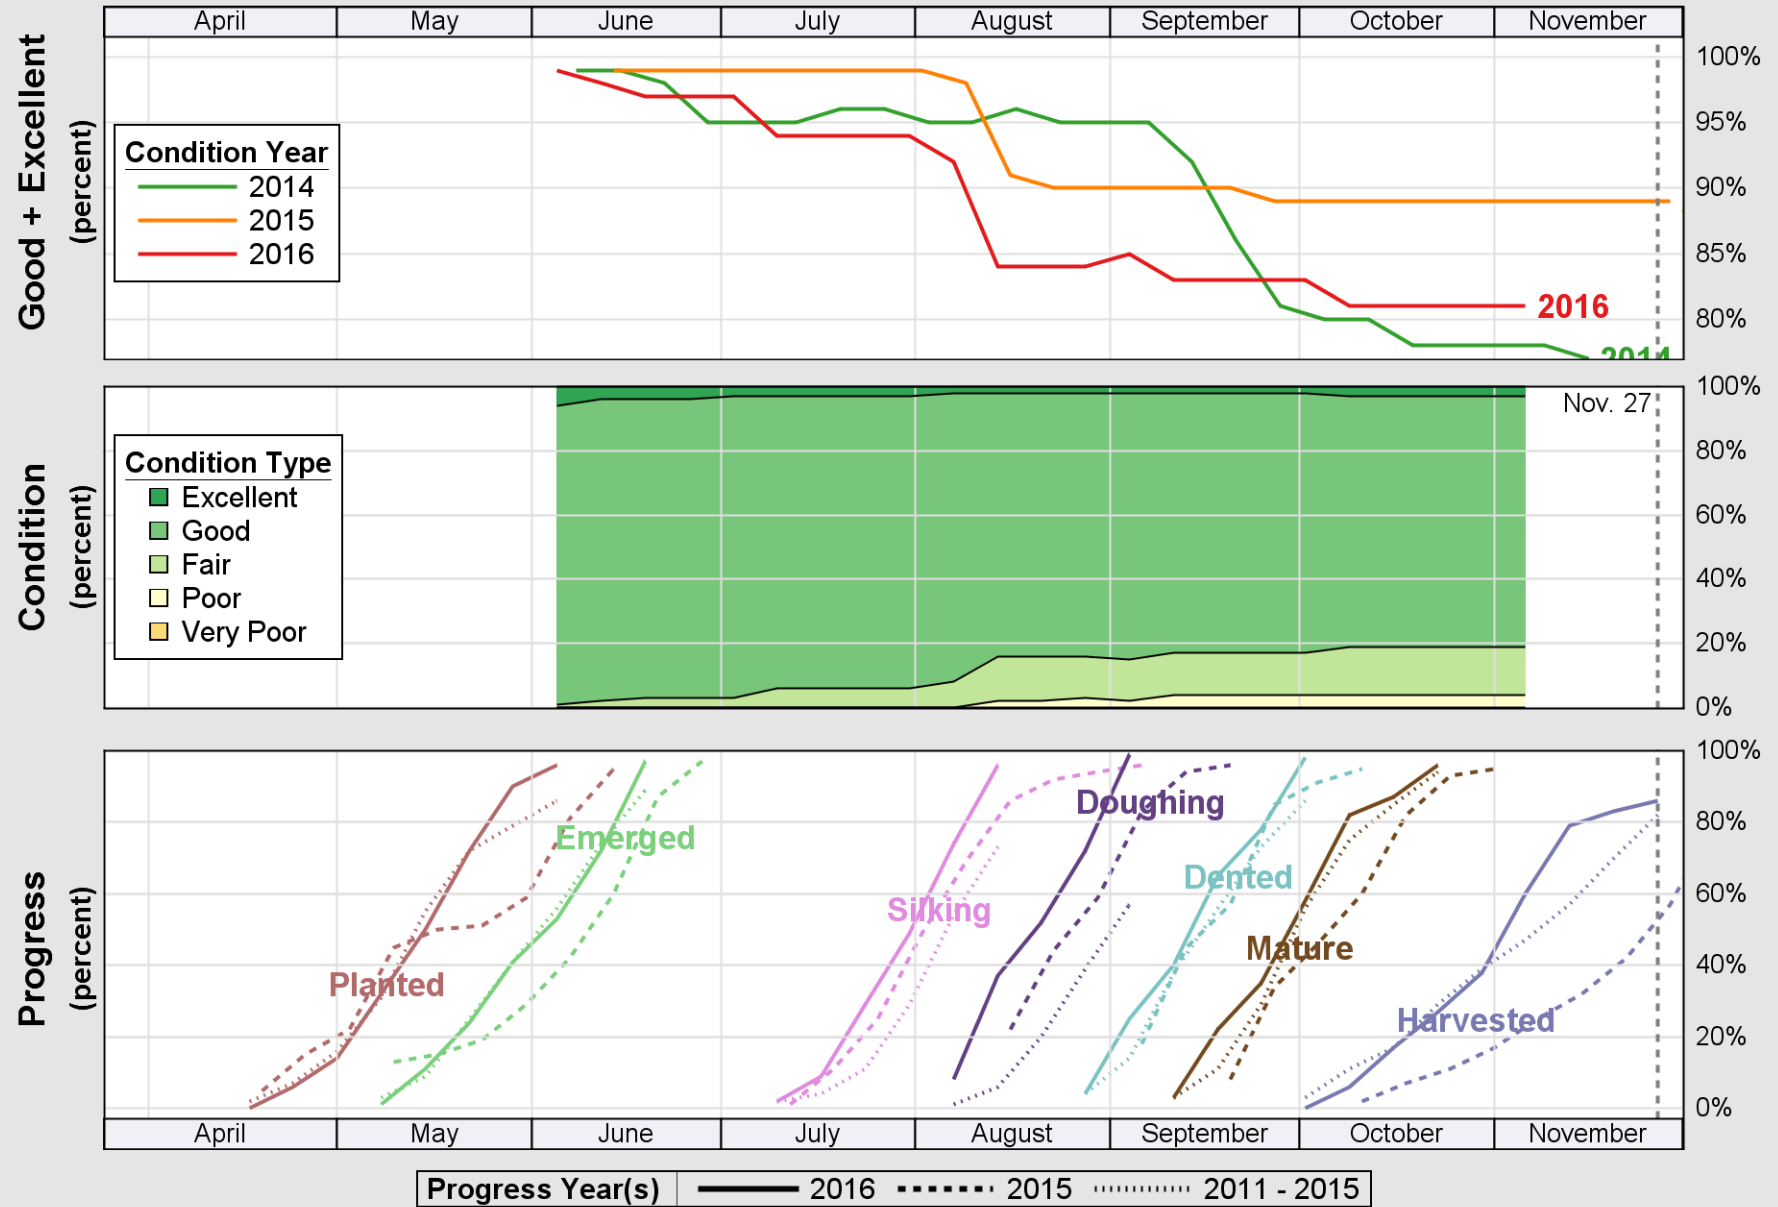

USDA

Crop Progress and Condition: Barley in Wyoming , 2016

NASS

Source: National Agricultural Statistics Service (NASS), Crop Progress Report

USDA

Crop Progress and Condition: Corn in Wyoming, 2016

NASS

Source: National Agricultural Statistics Service (NASS), Crop Progress Report

USDA

Crop Progress and Condition: Oats in Wyoming , 2016

NASS

Source: National Agricultural Statistics Service (NASS), Crop Progress Report

USDA

Crop Progress and Condition: Pasture and Range in Wyoming, 2016

NASS

Source: National Agricultural Statistics Service (NASS), Crop Progress Report

USDA

Crop Progress and Condition: Spring Wheat in Wyoming, 2016

NASS

Source: National Agricultural Statistics Service (NASS), Crop Progress Report