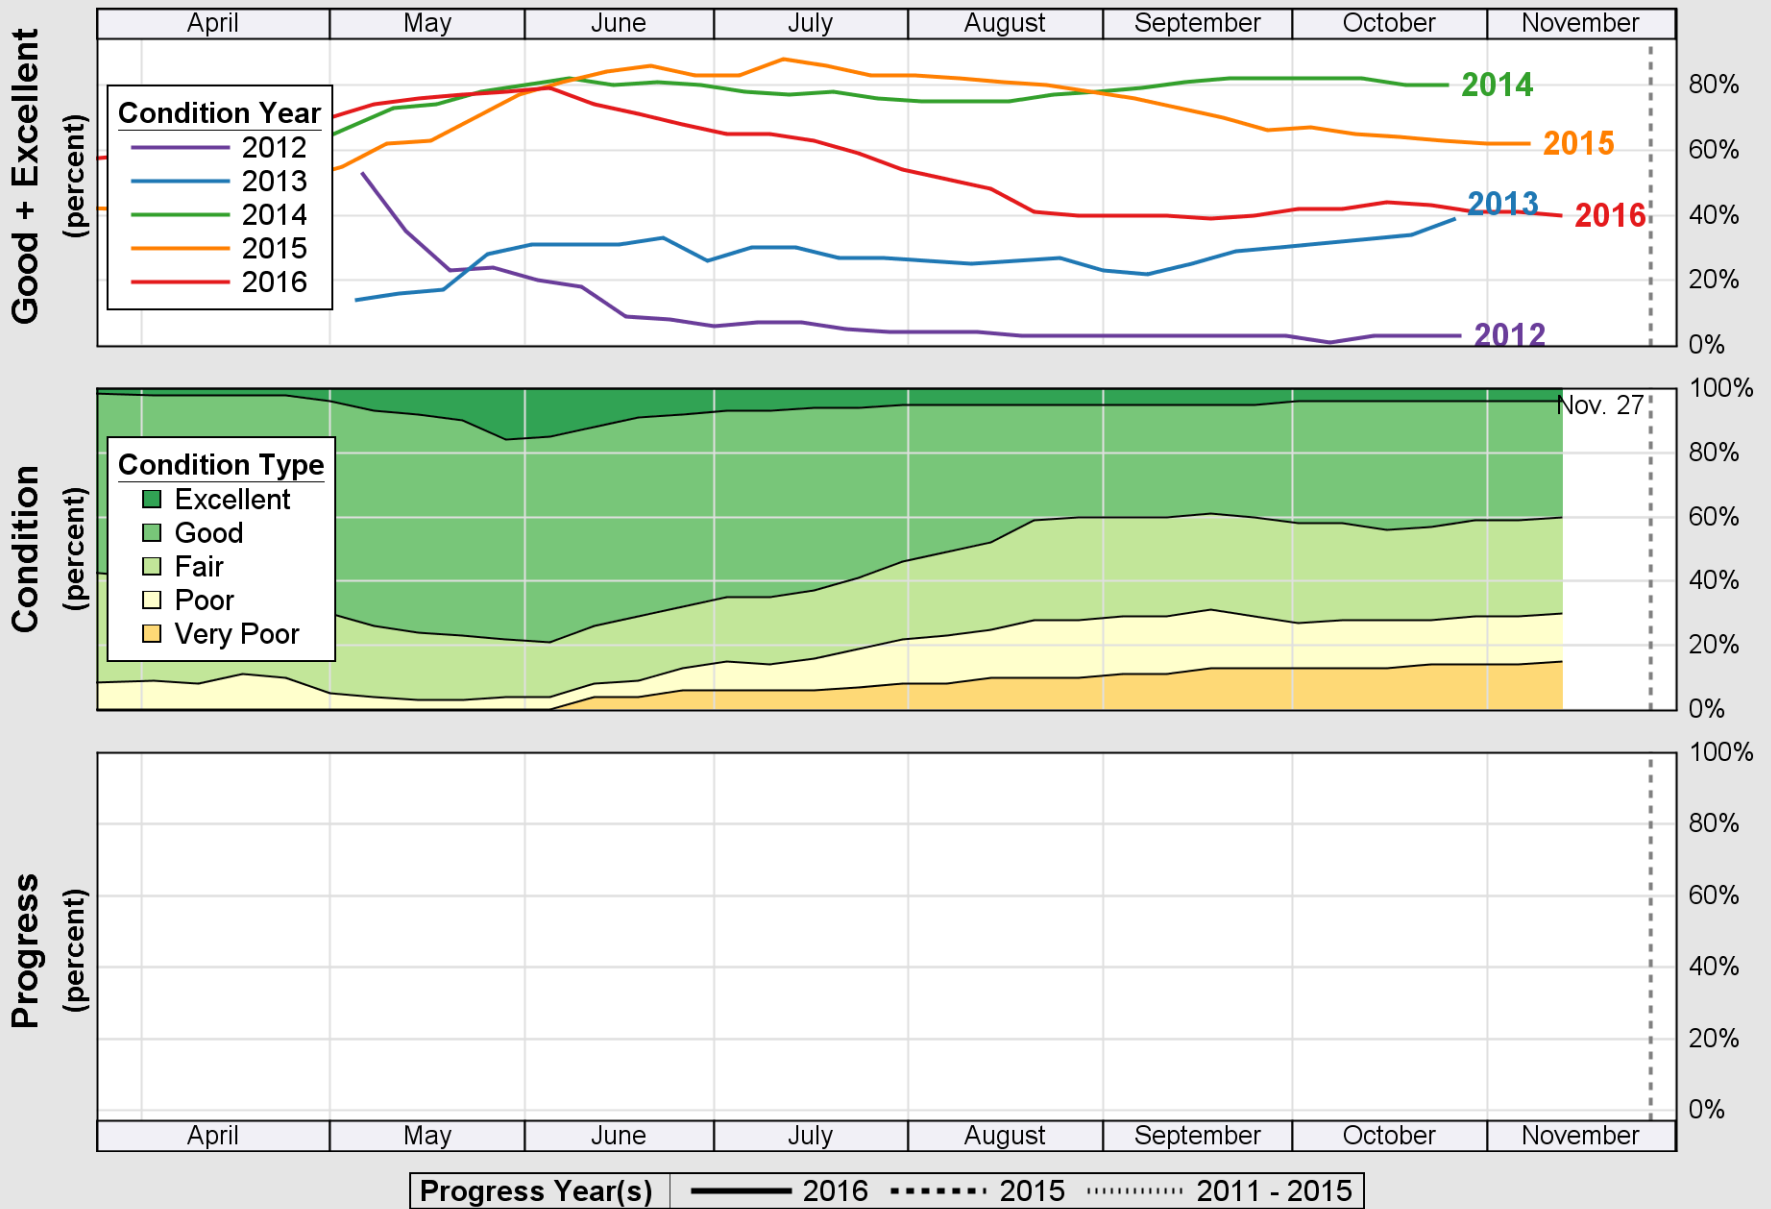

USDA

Crop Progress and Condition: Barley in Wyoming , 2016

NASS

Source: National Agricultural Statistics Service (NASS), Crop Progress Report

USDA

Crop Progress and Condition: Corn in Wyoming, 2016

NASS

Source: National Agricultural Statistics Service (NASS), Crop Progress Report

USDA

Crop Progress and Condition: Oats in Wyoming , 2016

NASS

Source: National Agricultural Statistics Service (NASS), Crop Progress Report

USDA

Crop Progress and Condition: Pasture and Range in Wyoming, 2016

NASS

Source: National Agricultural Statistics Service (NASS), Crop Progress Report

USDA

Crop Progress and Condition: Spring Wheat in Wyoming, 2016

NASS

Source: National Agricultural Statistics Service (NASS), Crop Progress Report