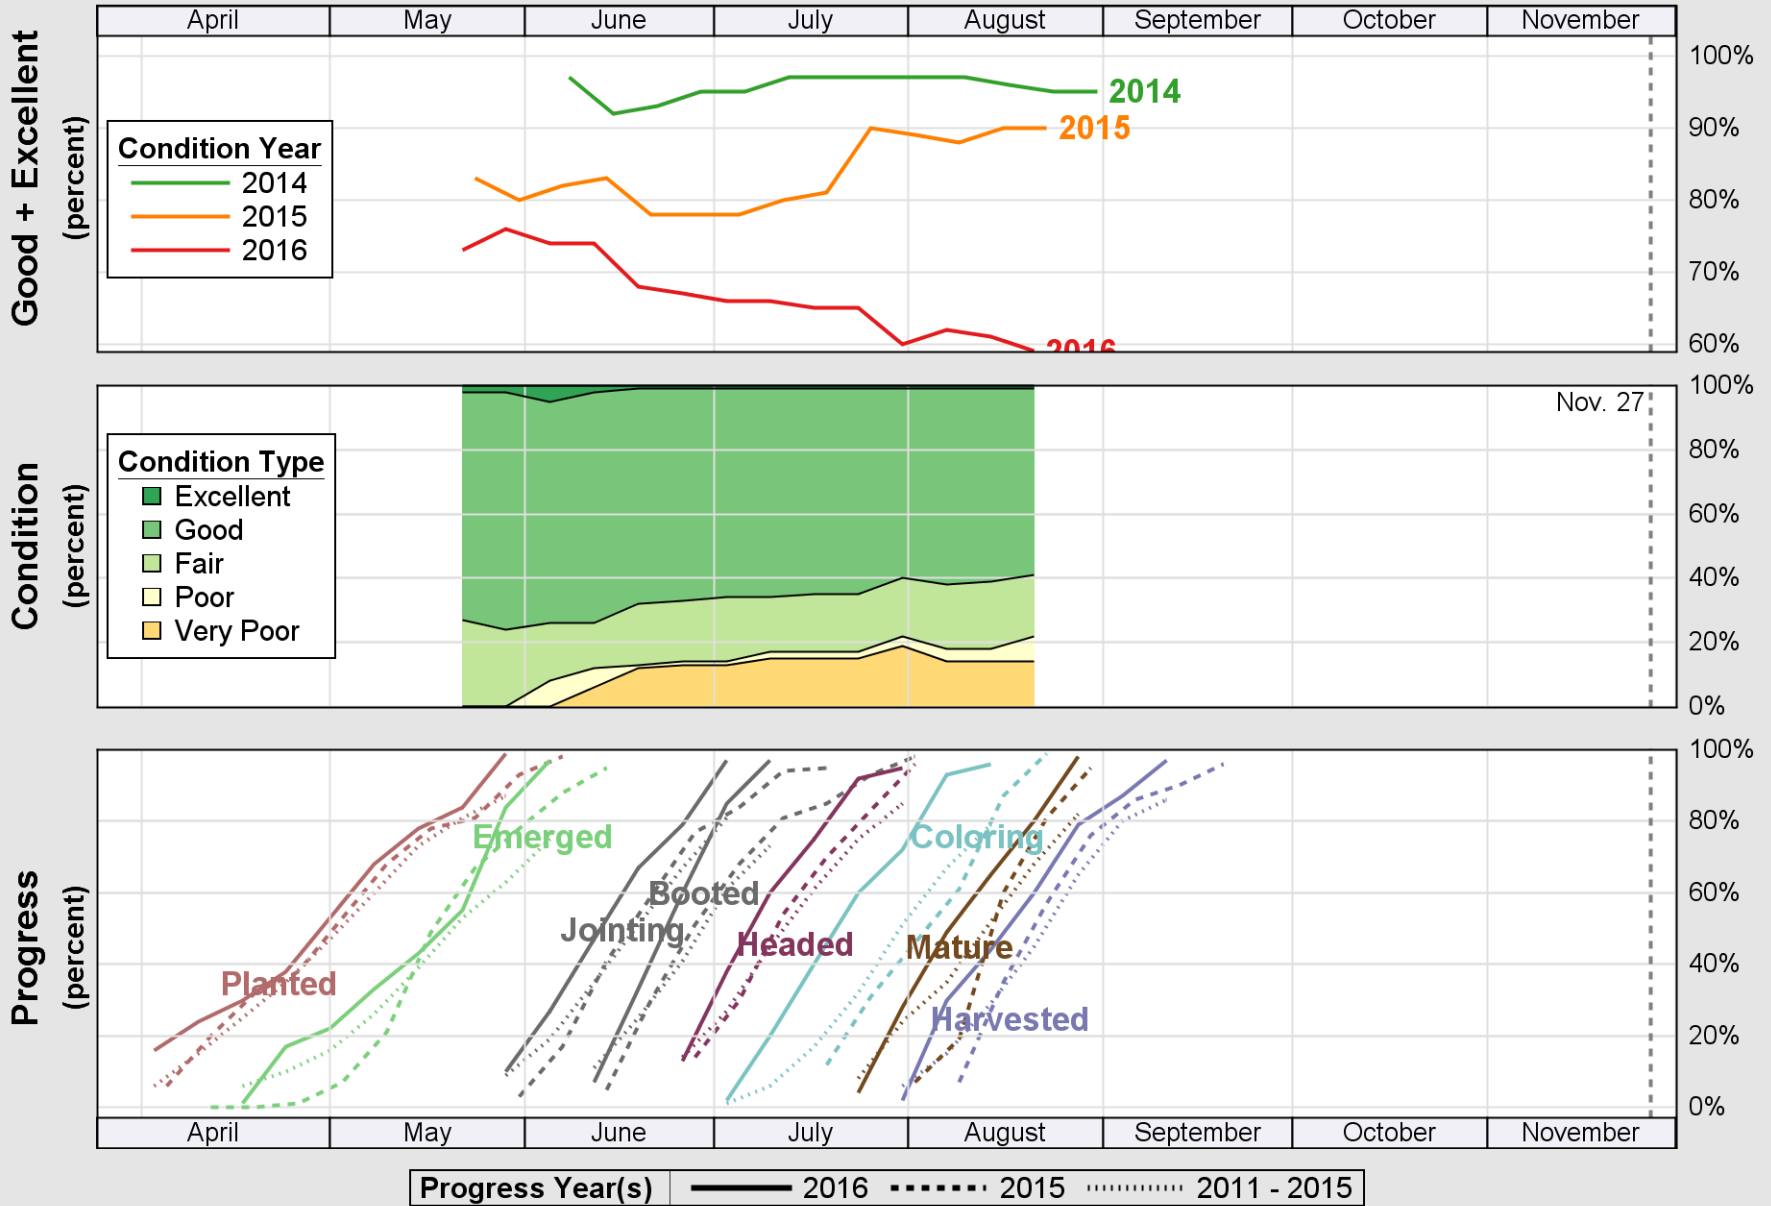

USDA

Crop Progress and Condition: Barley in Wyoming , 2016

NASS

Source: National Agricultural Statistics Service (NASS), Crop Progress Report

USDA

Crop Progress and Condition: Corn in Wyoming, 2016

NASS

Source: National Agricultural Statistics Service (NASS), Crop Progress Report

USDA

Crop Progress and Condition: Oats in Wyoming , 2016

NASS

Source: National Agricultural Statistics Service (NASS), Crop Progress Report

USDA

Crop Progress and Condition: Pasture and Range in Wyoming, 2016

NASS

Source: National Agricultural Statistics Service (NASS), Crop Progress Report

USDA

Crop Progress and Condition: Spring Wheat in Wyoming, 2016

NASS

Source: National Agricultural Statistics Service (NASS), Crop Progress Report