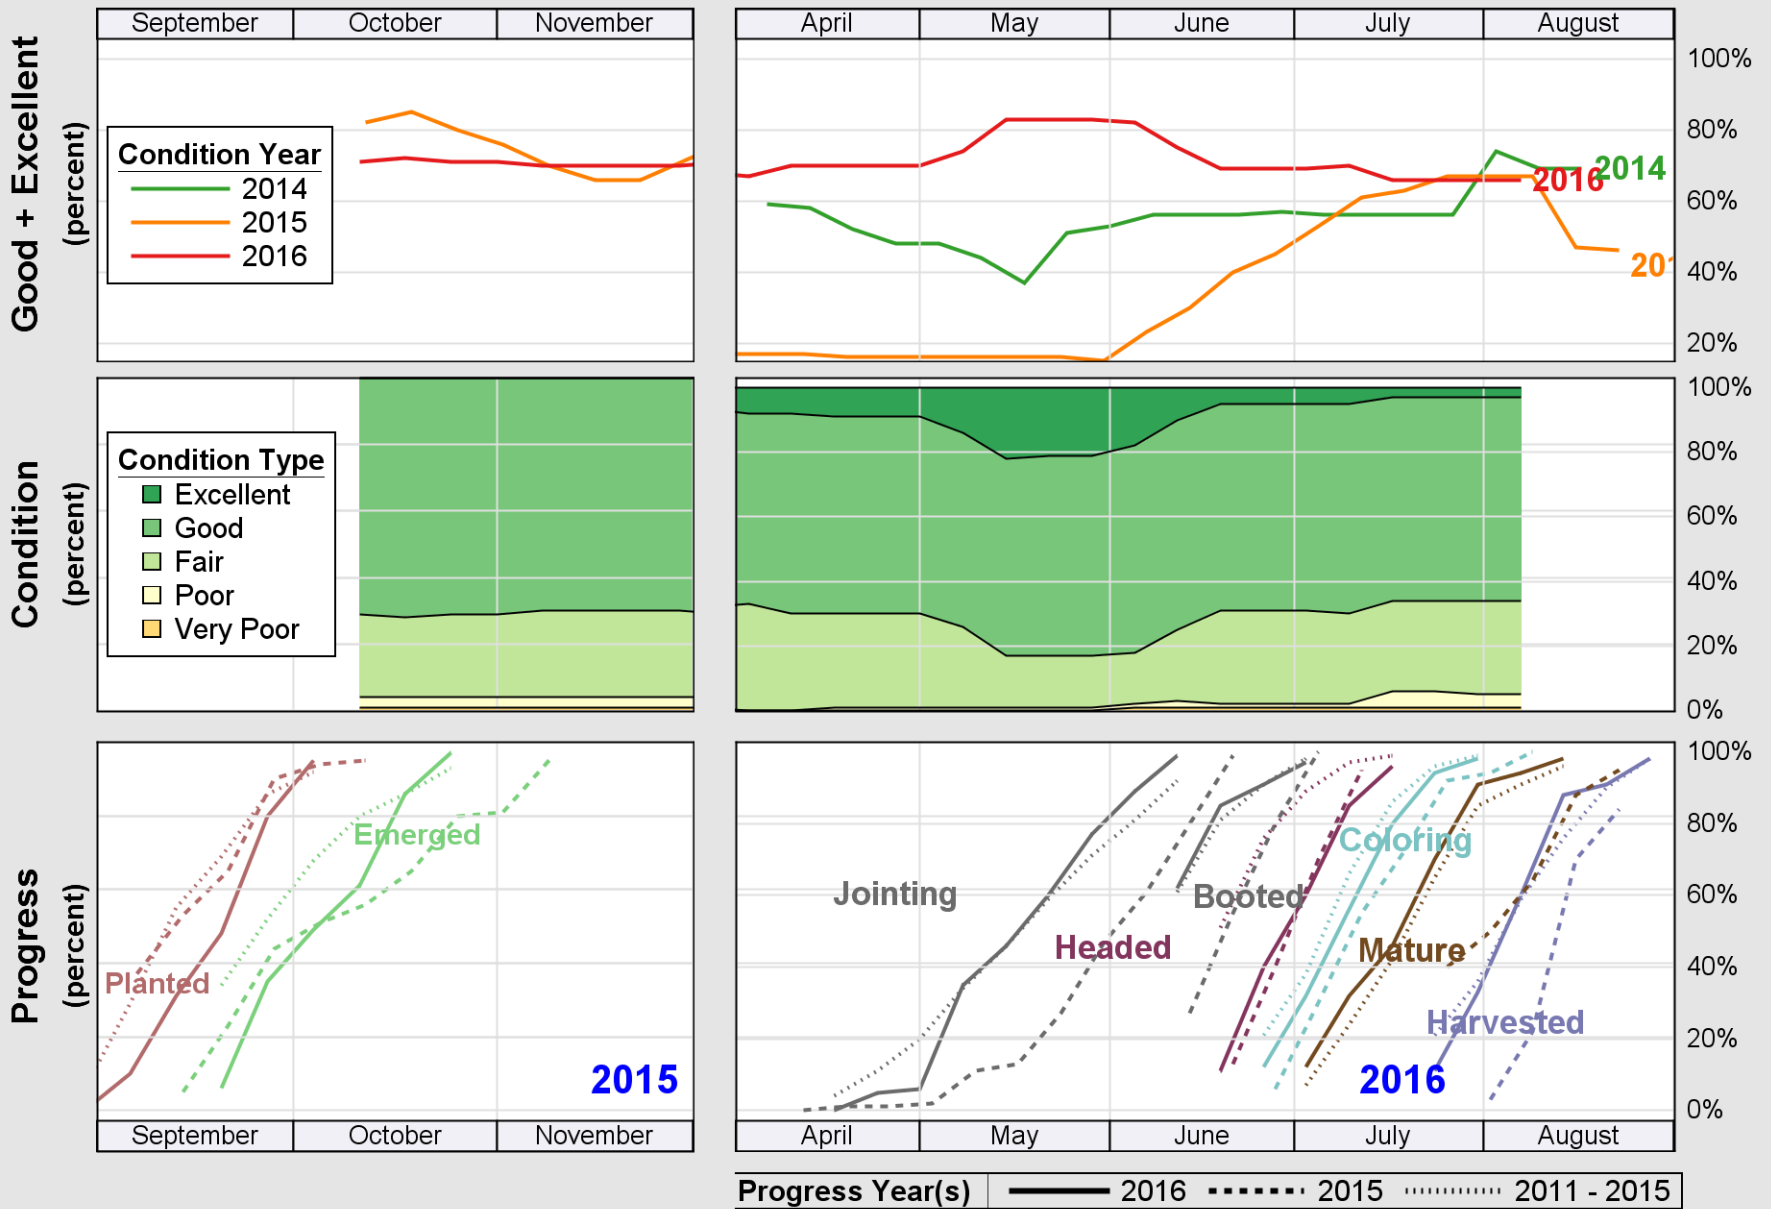

NASS

Source: National Agricultural Statistics Service (NASS), Crop Progress Report

USDA

Crop Progress and Condition: Spring Wheat in Wyoming, 2016

NASS

Source: National Agricultural Statistics Service (NASS), Crop Progress Report

USDA

Crop Progress and Condition: Sugar Beets in Wyoming, 2016

NASS

Source: National Agricultural Statistics Service (NASS), Crop Progress Report

USDA

Crop Progress and Condition: Winter Wheat in Wyoming, 2016

NASS

Source: National Agricultural Statistics Service (NASS), Crop Progress Report