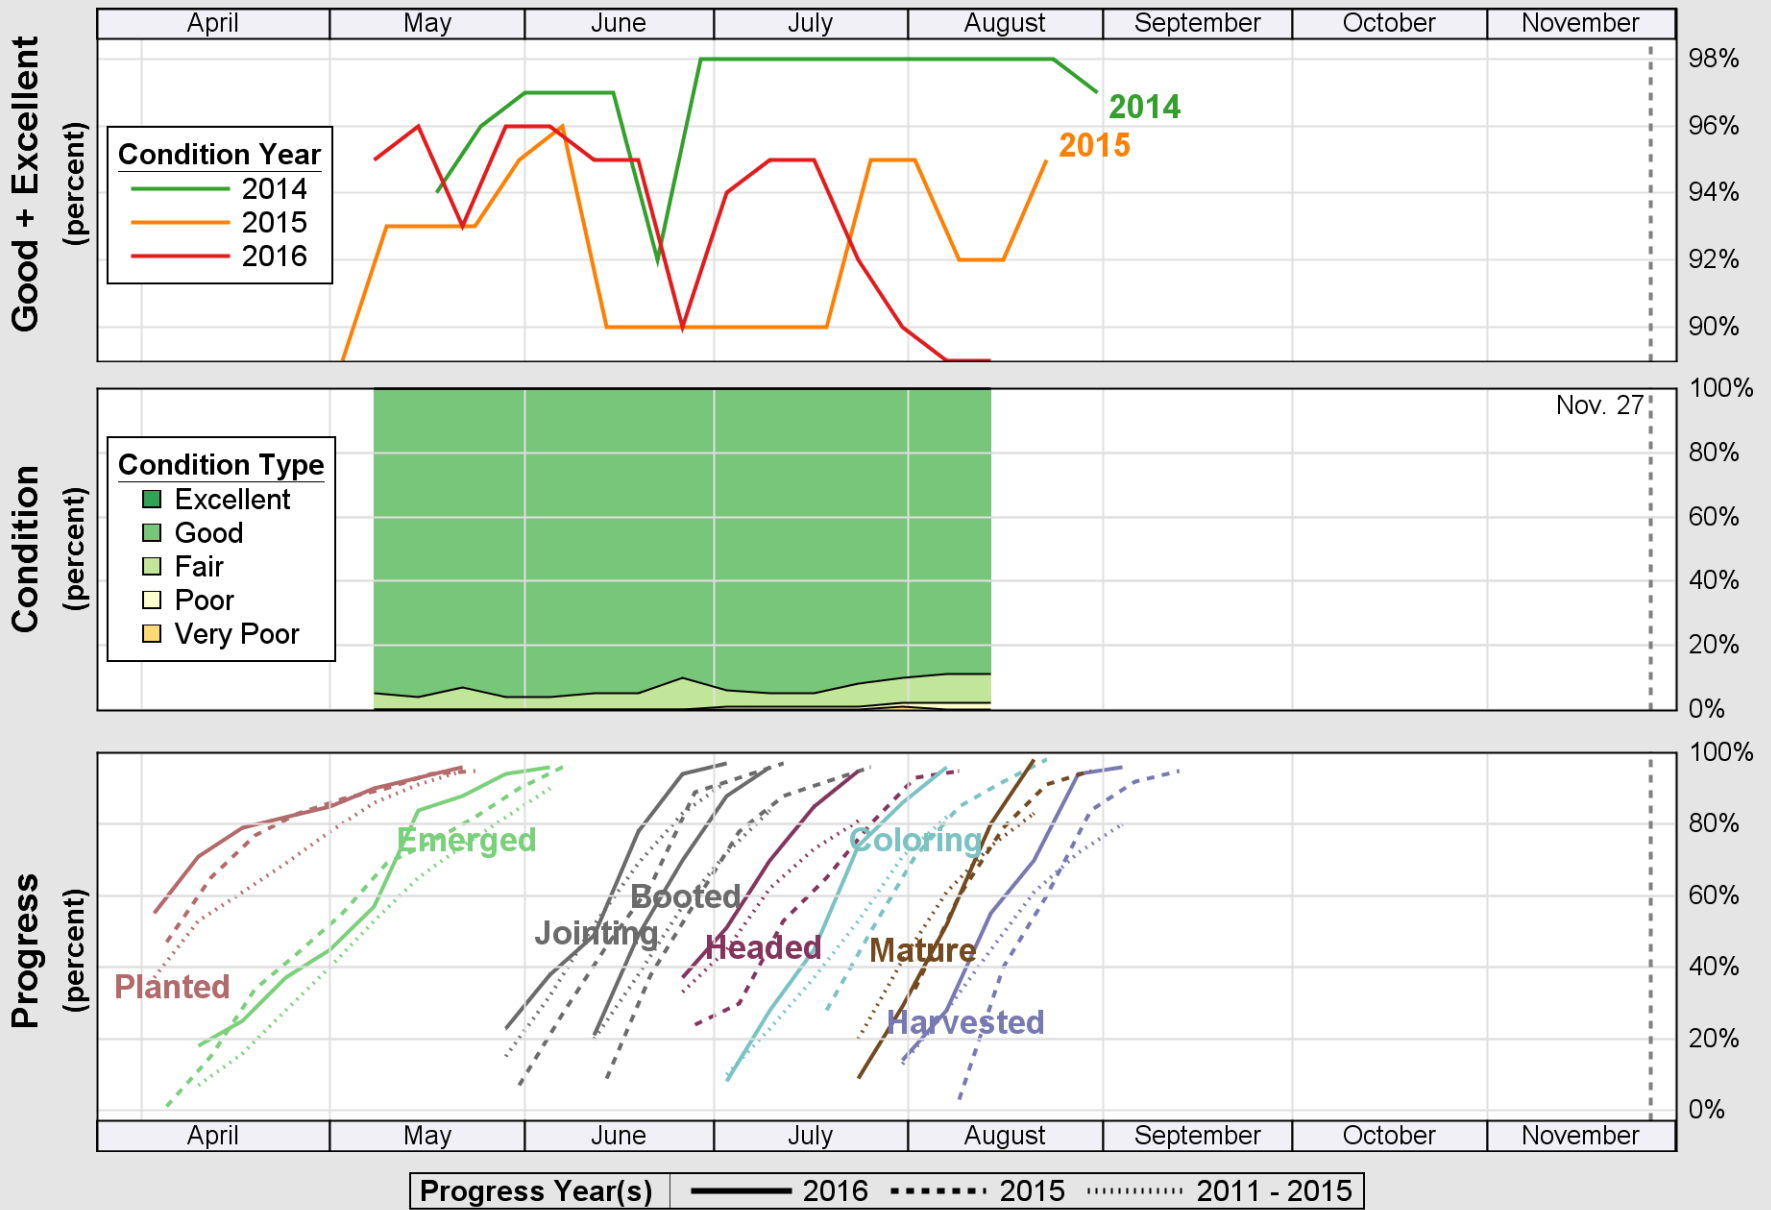

USDA

Crop Progress and Condition: Barley in Wyoming , 2016

NASS

Source: National Agricultural Statistics Service (NASS), Crop Progress Report

USDA

Crop Progress and Condition: Corn in Wyoming, 2016

NASS

Source: National Agricultural Statistics Service (NASS), Crop Progress Report

USDA

Crop Progress and Condition: Oats in Wyoming , 2016

NASS

Source: National Agricultural Statistics Service (NASS), Crop Progress Report

USDA

Crop Progress and Condition: Pasture and Range in Wyoming, 2016

NASS

Source: National Agricultural Statistics Service (NASS), Crop Progress Report

USDA

Crop Progress and Condition: Spring Wheat in Wyoming, 2016

NASS

Source: National Agricultural Statistics Service (NASS), Crop Progress Report