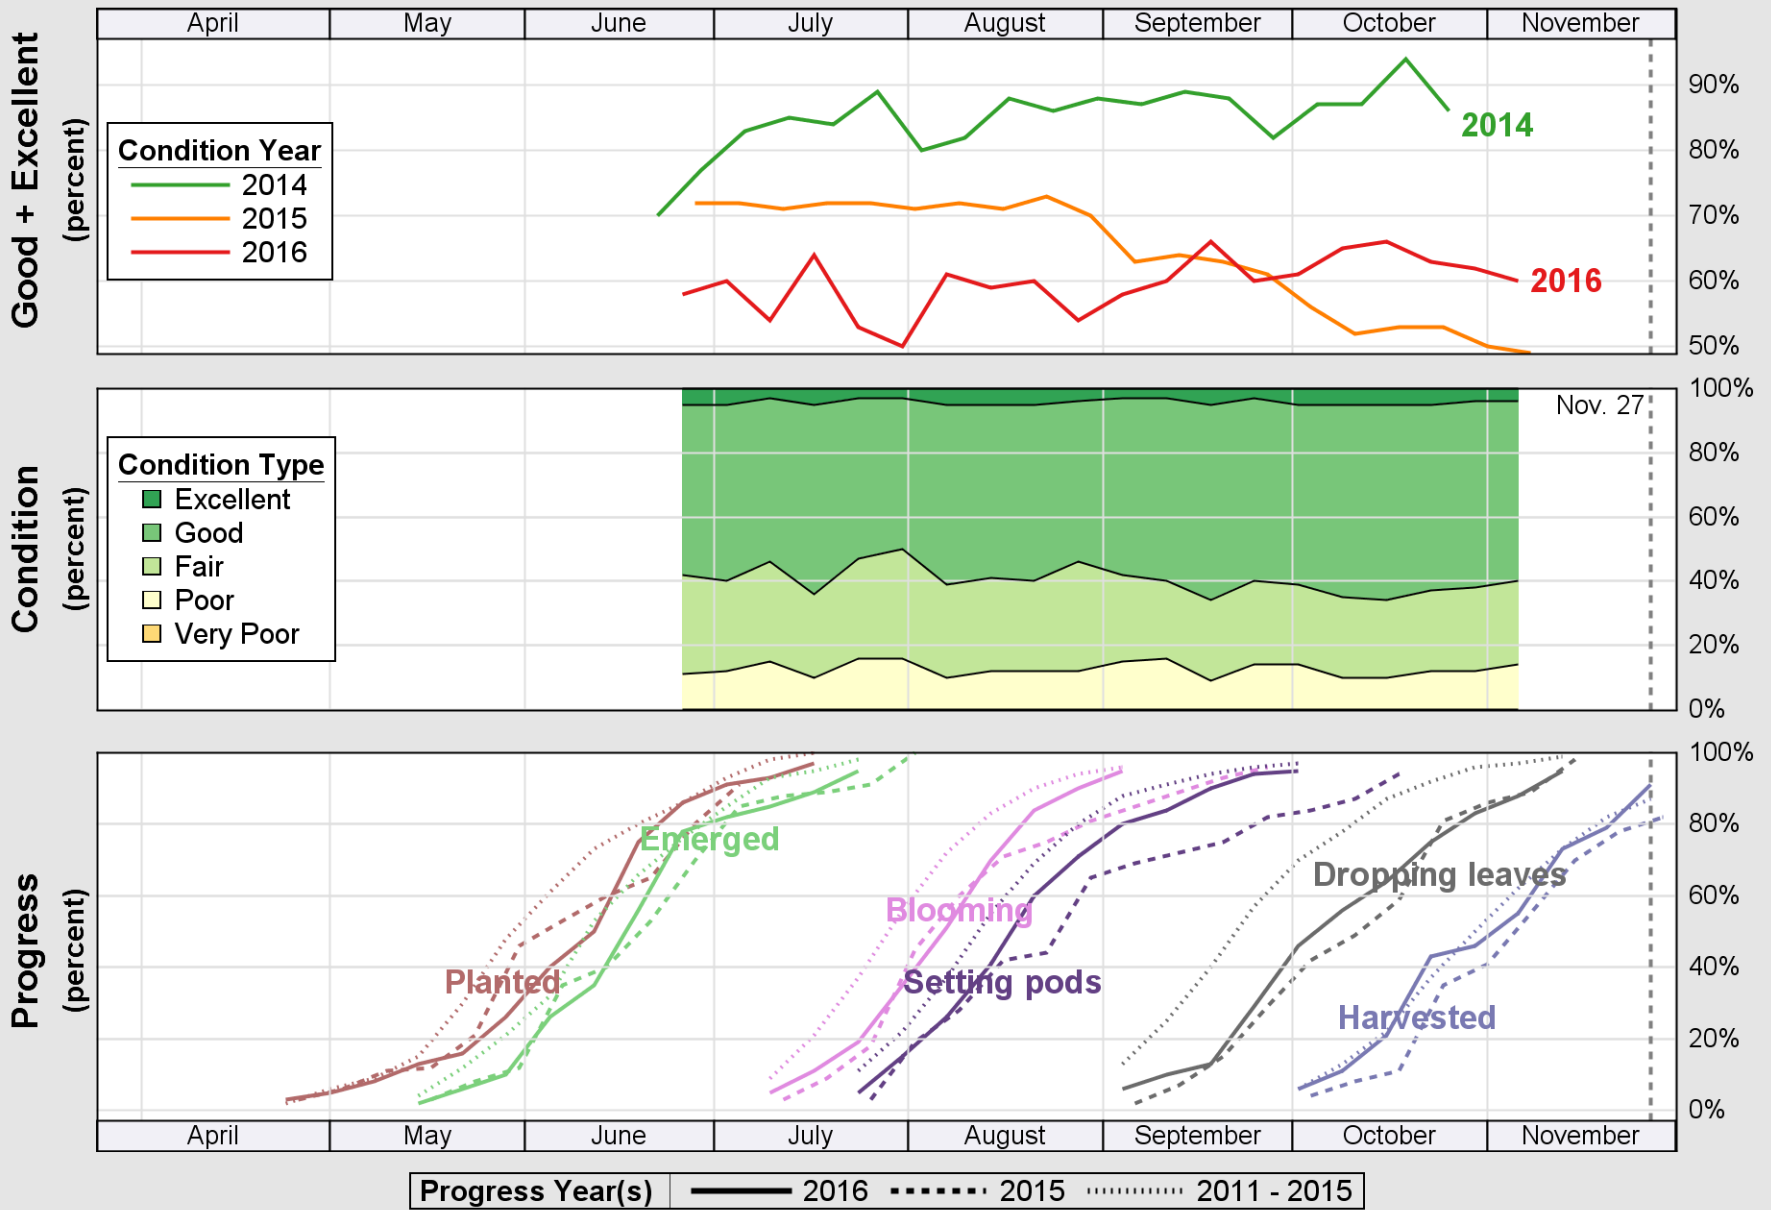

USDA

Crop Progress and Condition: Corn in West Virginia , 2016

NASS

Source: National Agricultural Statistics Service (NASS), Crop Progress Report

USDA Crop Progress and Condition: Pasture and Range in West Virginia , 2016 NASS

Source: National Agricultural Statistics Service (NASS), Crop Progress Report

USDA

Crop Progress and Condition: Soybeans in West Virginia , 2016

NASS

Source: National Agricultural Statistics Service (NASS), Crop Progress Report

Source: National Agricultural Statistics Service (NASS), Crop Progress Report