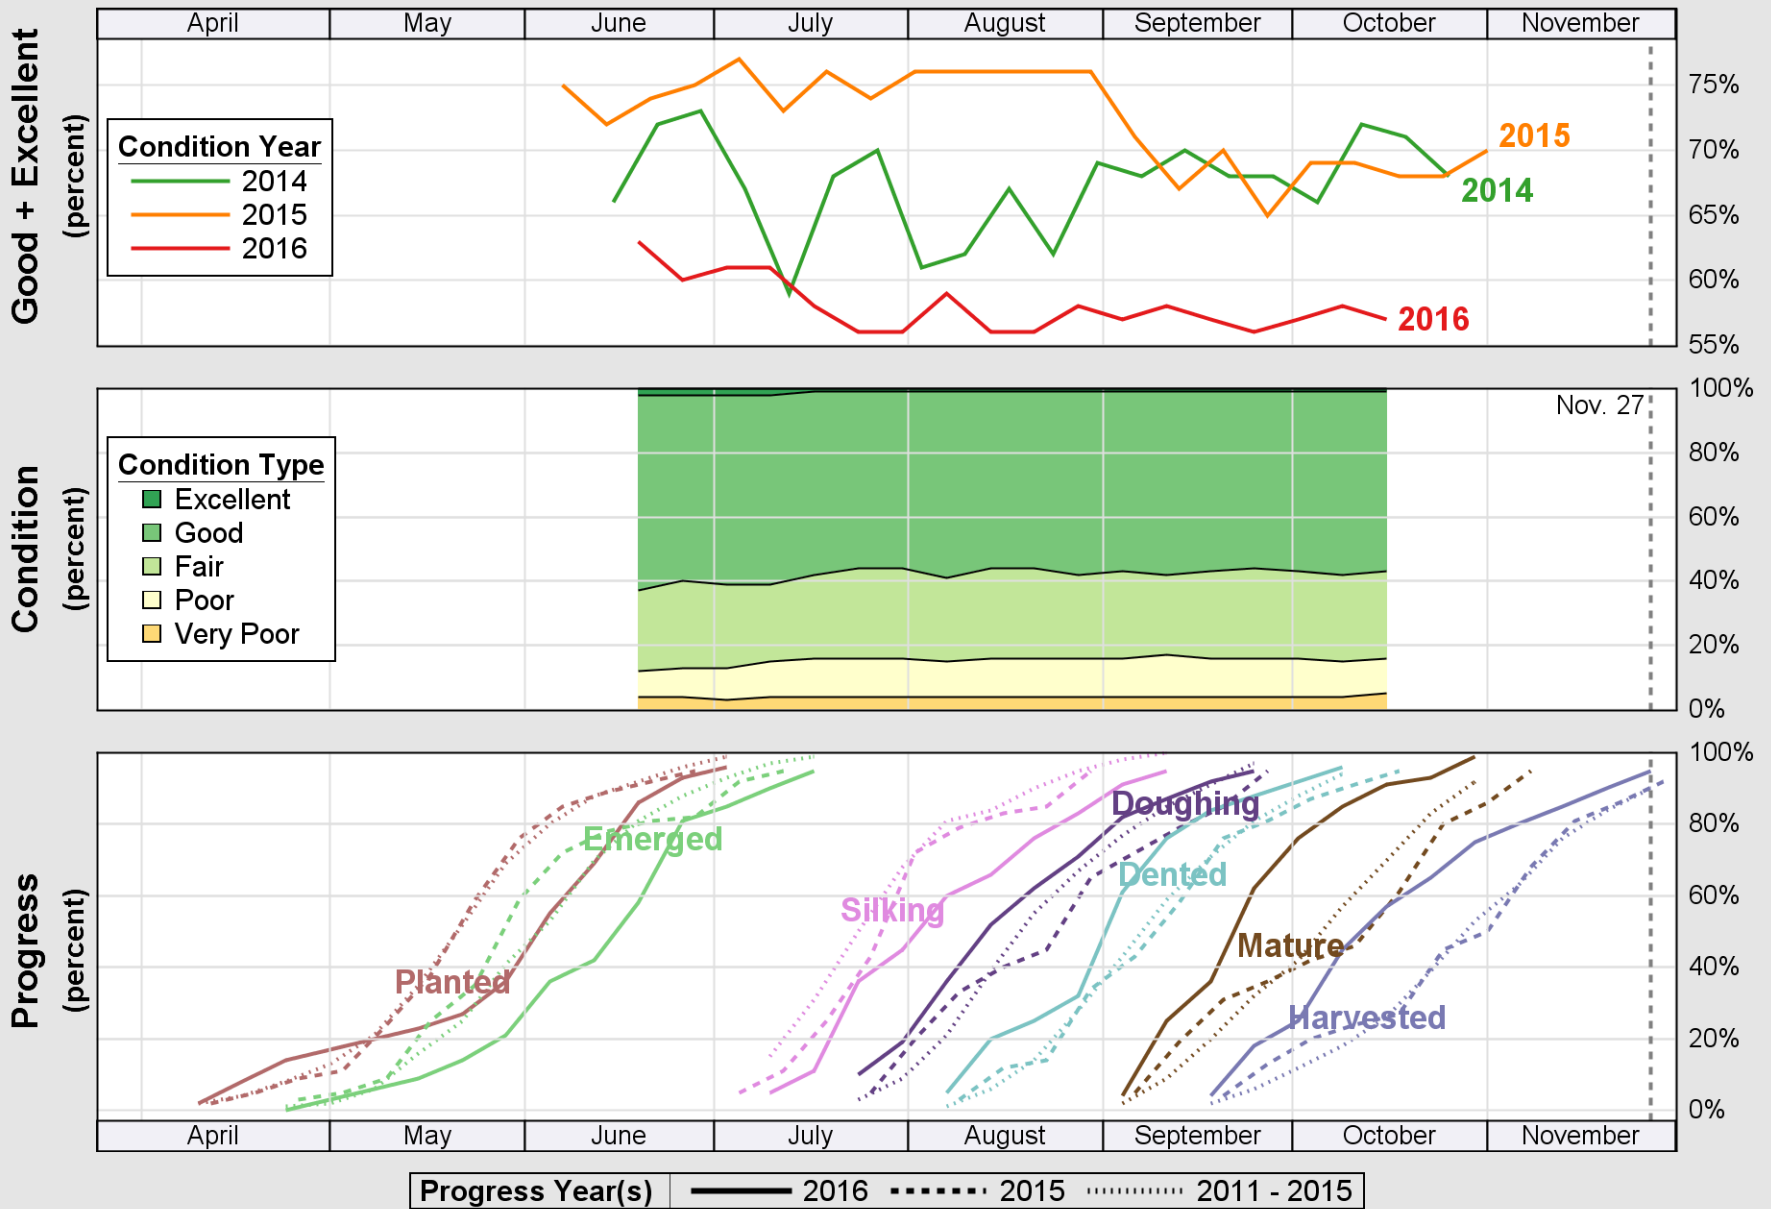

USDA

Crop Progress and Condition: Corn in West Virginia , 2016

NASS

Source: National Agricultural Statistics Service (NASS), Crop Progress Report

USDA Crop Progress and Condition: Pasture and Range in West Virginia , 2016 NASS

Source: National Agricultural Statistics Service (NASS), Crop Progress Report

USDA

Crop Progress and Condition: Soybeans in West Virginia , 2016

NASS

Source: National Agricultural Statistics Service (NASS), Crop Progress Report

Source: National Agricultural Statistics Service (NASS), Crop Progress Report