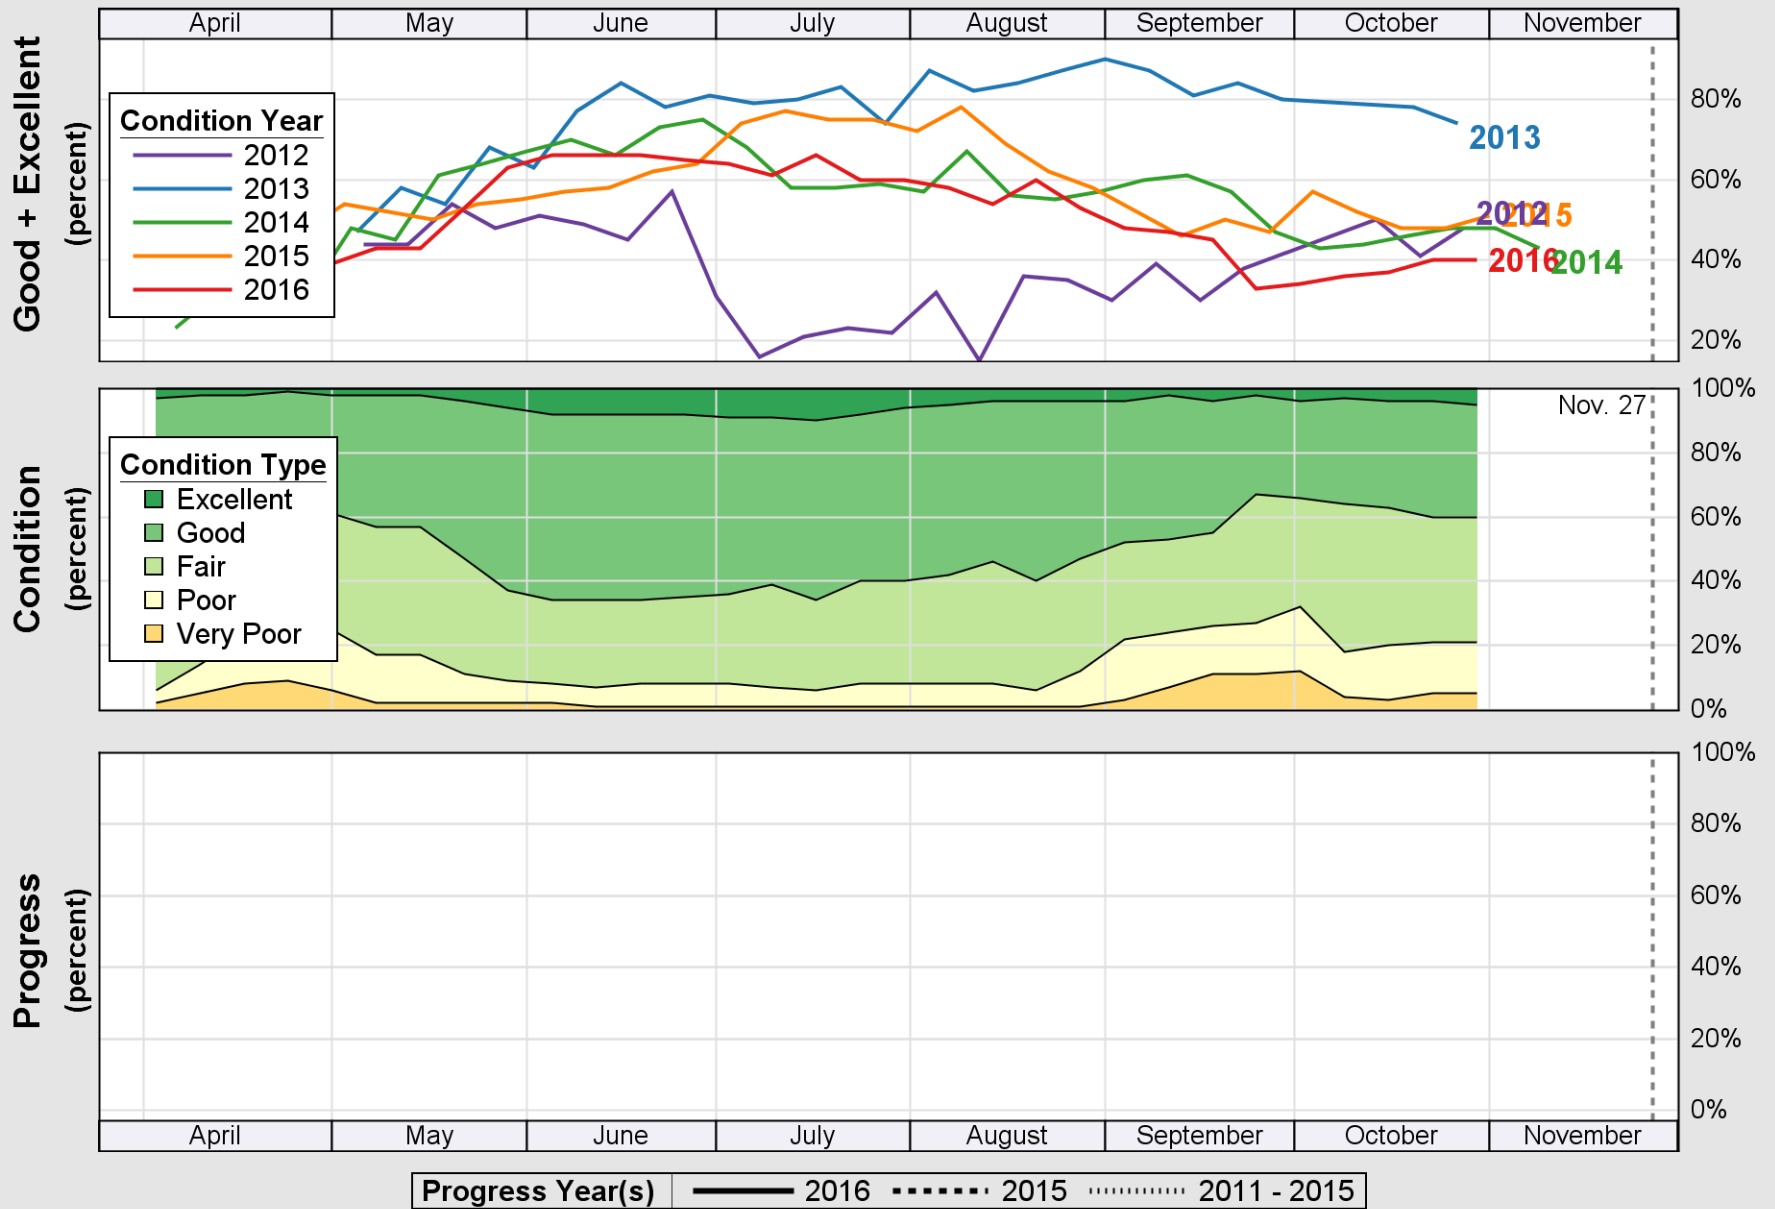

USDA

Crop Progress and Condition: Corn in West Virginia , 2016

NASS

Source: National Agricultural Statistics Service (NASS), Crop Progress Report

USDA Crop Progress and Condition: Pasture and Range in West Virginia , 2016 NASS

Source: National Agricultural Statistics Service (NASS), Crop Progress Report

USDA

Crop Progress and Condition: Soybeans in West Virginia , 2016

NASS

Source: National Agricultural Statistics Service (NASS), Crop Progress Report

Source: National Agricultural Statistics Service (NASS), Crop Progress Report