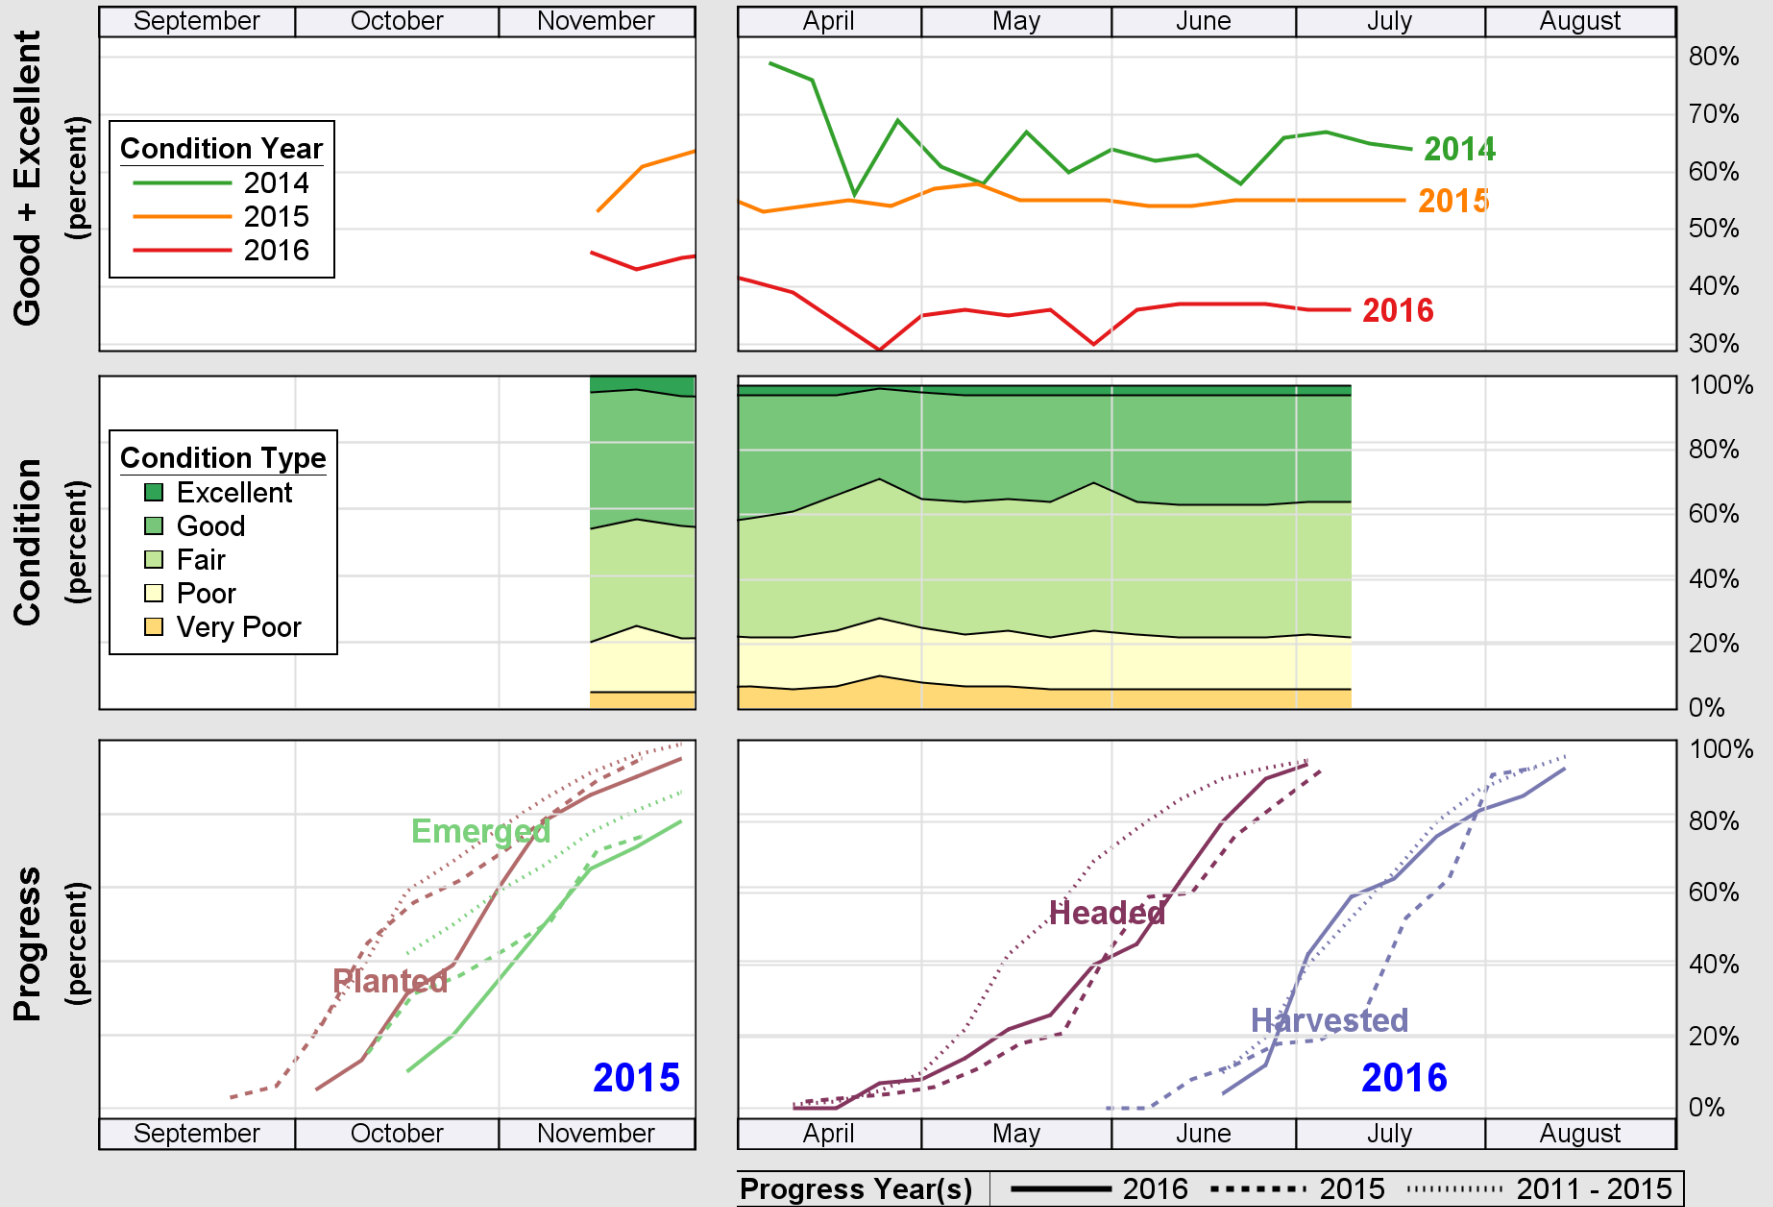

USDA

Crop Progress and Condition: Corn in West Virginia , 2016

NASS

Source: National Agricultural Statistics Service (NASS), Crop Progress Report

USDA Crop Progress and Condition: Pasture and Range in West Virginia , 2016 NASS

Source: National Agricultural Statistics Service (NASS), Crop Progress Report

USDA

Crop Progress and Condition: Soybeans in West Virginia , 2016

NASS

Source: National Agricultural Statistics Service (NASS), Crop Progress Report

Source: National Agricultural Statistics Service (NASS), Crop Progress Report