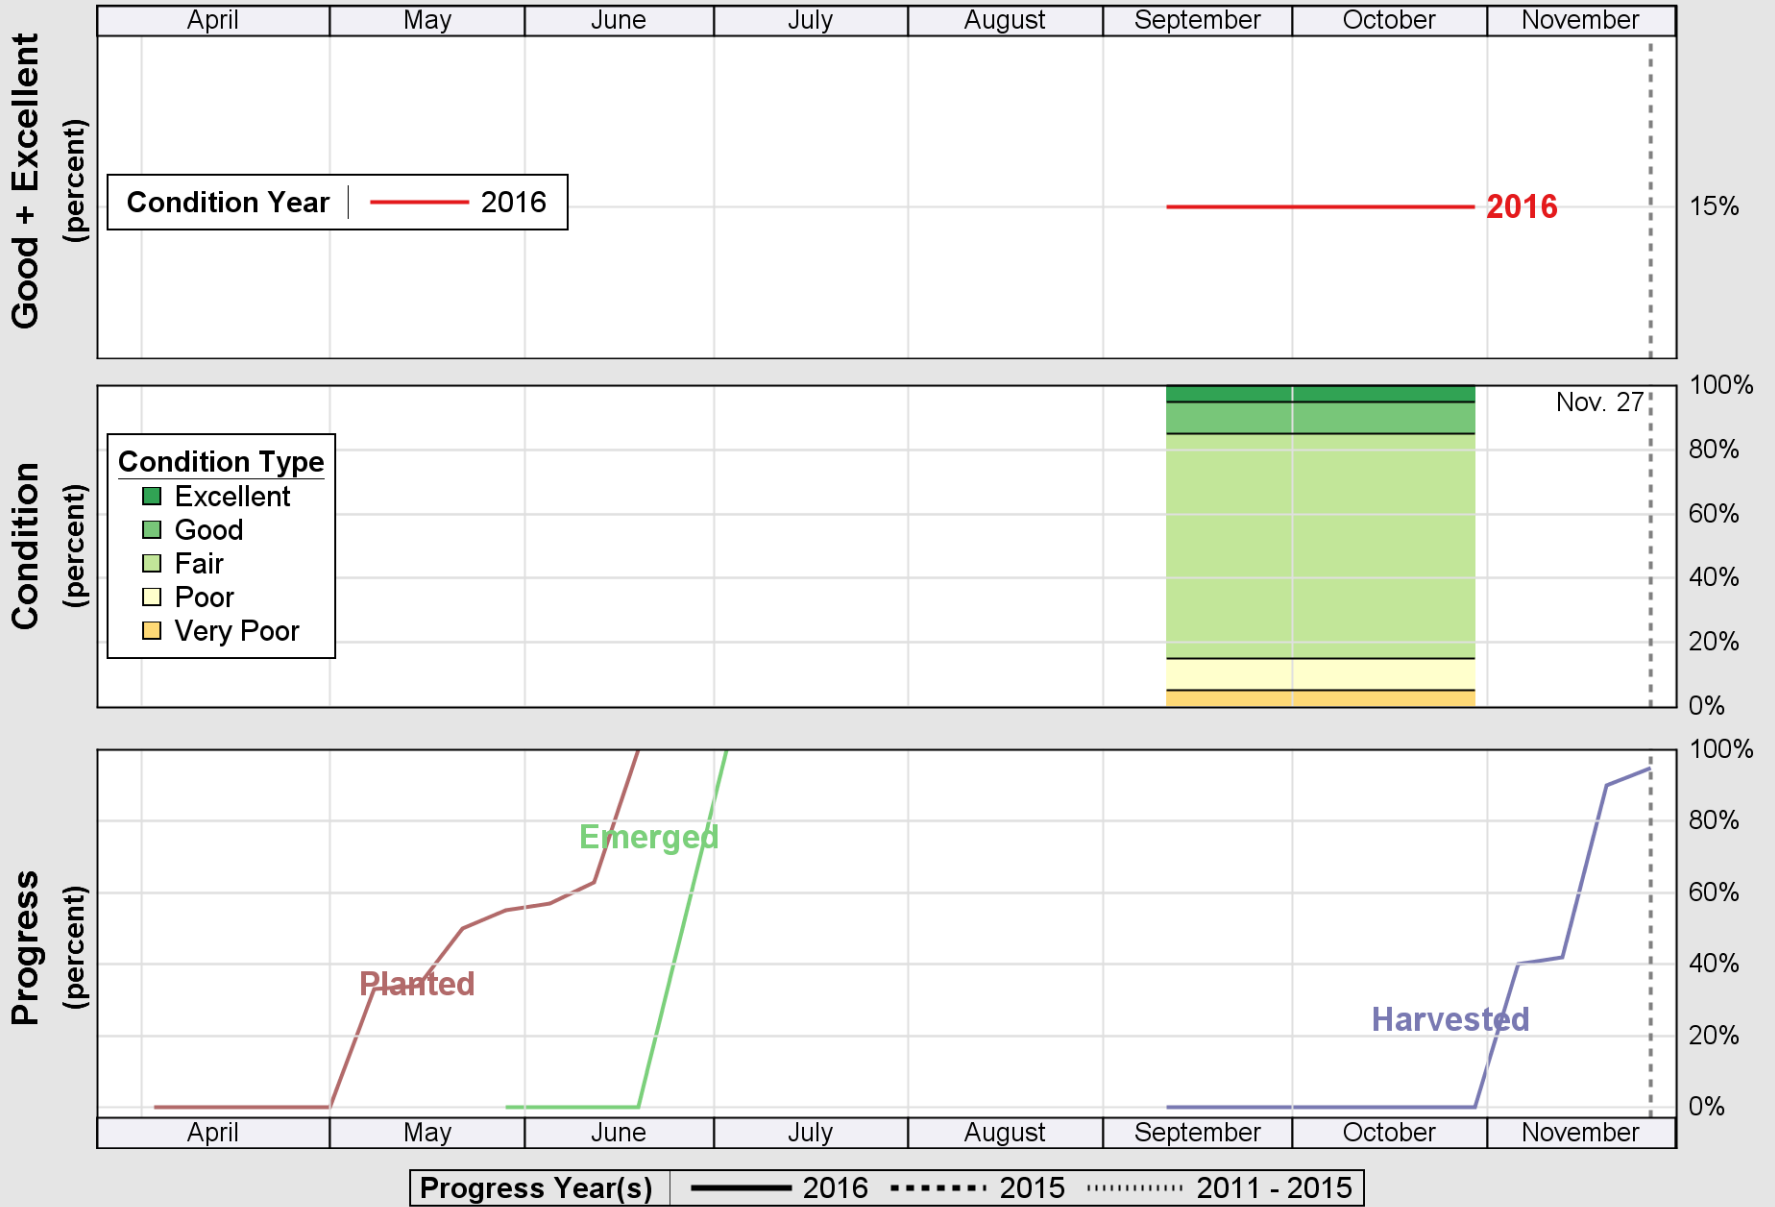

NASS

Source: National Agricultural Statistics Service (NASS), Crop Progress Report

USDA

Crop Progress and Condition: Sugar Beets in Washington , 2016

NASS

Source: National Agricultural Statistics Service (NASS), Crop Progress Report

USDA

Crop Progress and Condition: Winter Wheat in Washington , 2016

NASS

Source: National Agricultural Statistics Service (NASS), Crop Progress Report