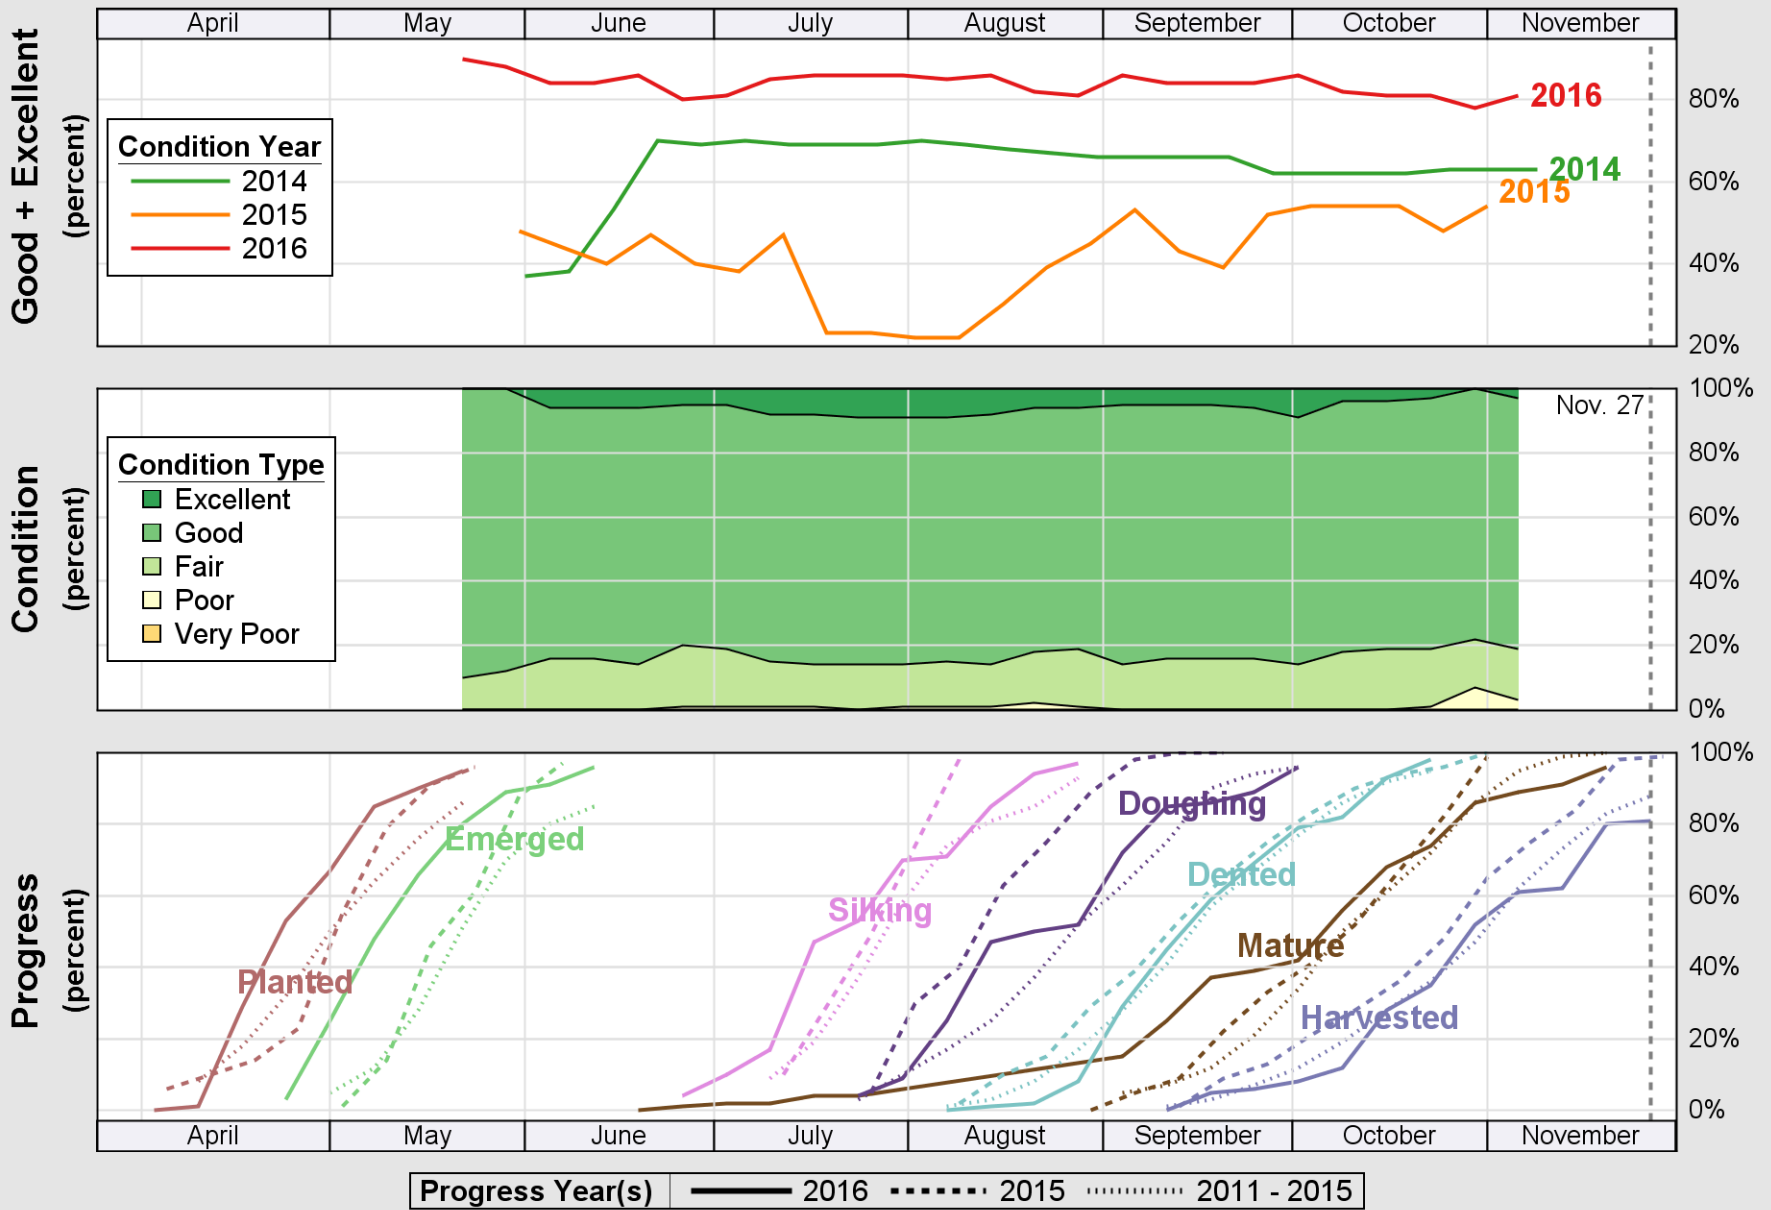

USDA

Crop Progress and Condition: Barley in Washington , 2016

NASS

Source: National Agricultural Statistics Service (NASS), Crop Progress Report

USDA

Crop Progress and Condition: Corn in Washington , 2016

NASS

Source: National Agricultural Statistics Service (NASS), Crop Progress Report

USDA

Crop Progress and Condition: Oats in Washington , 2016

NASS

Source: National Agricultural Statistics Service (NASS), Crop Progress Report

USDA Crop Progress and Condition: Pasture and Range in Washington , 2016 NASS

Source: National Agricultural Statistics Service (NASS), Crop Progress Report

USDA

Crop Progress and Condition: Spring Wheat in Washington , 2016