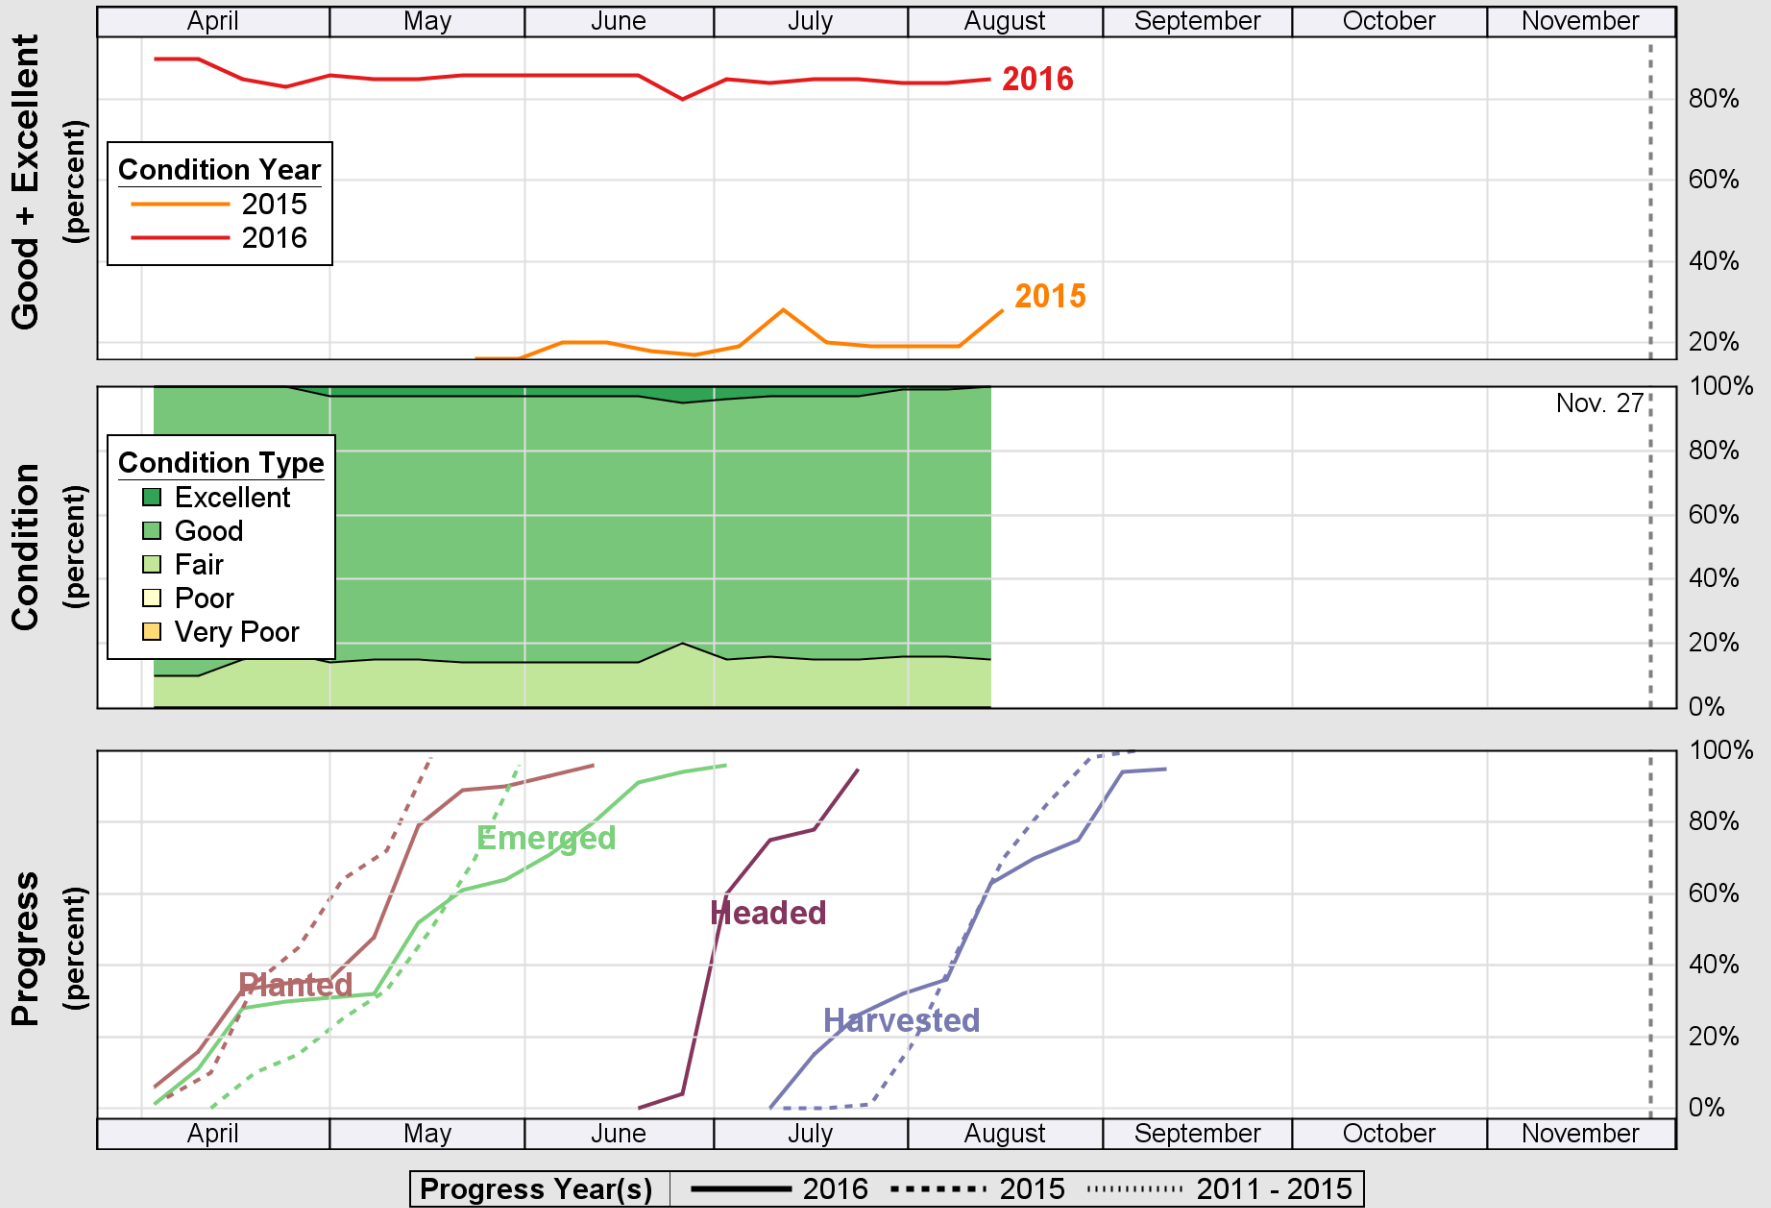

USDA

Crop Progress and Condition: Barley in Washington , 2016

NASS

Source: National Agricultural Statistics Service (NASS), Crop Progress Report

USDA

Crop Progress and Condition: Corn in Washington , 2016

NASS

Source: National Agricultural Statistics Service (NASS), Crop Progress Report

USDA

Crop Progress and Condition: Oats in Washington , 2016

NASS

Source: National Agricultural Statistics Service (NASS), Crop Progress Report

USDA Crop Progress and Condition: Pasture and Range in Washington , 2016 NASS

Source: National Agricultural Statistics Service (NASS), Crop Progress Report

USDA

Crop Progress and Condition: Spring Wheat in Washington , 2016