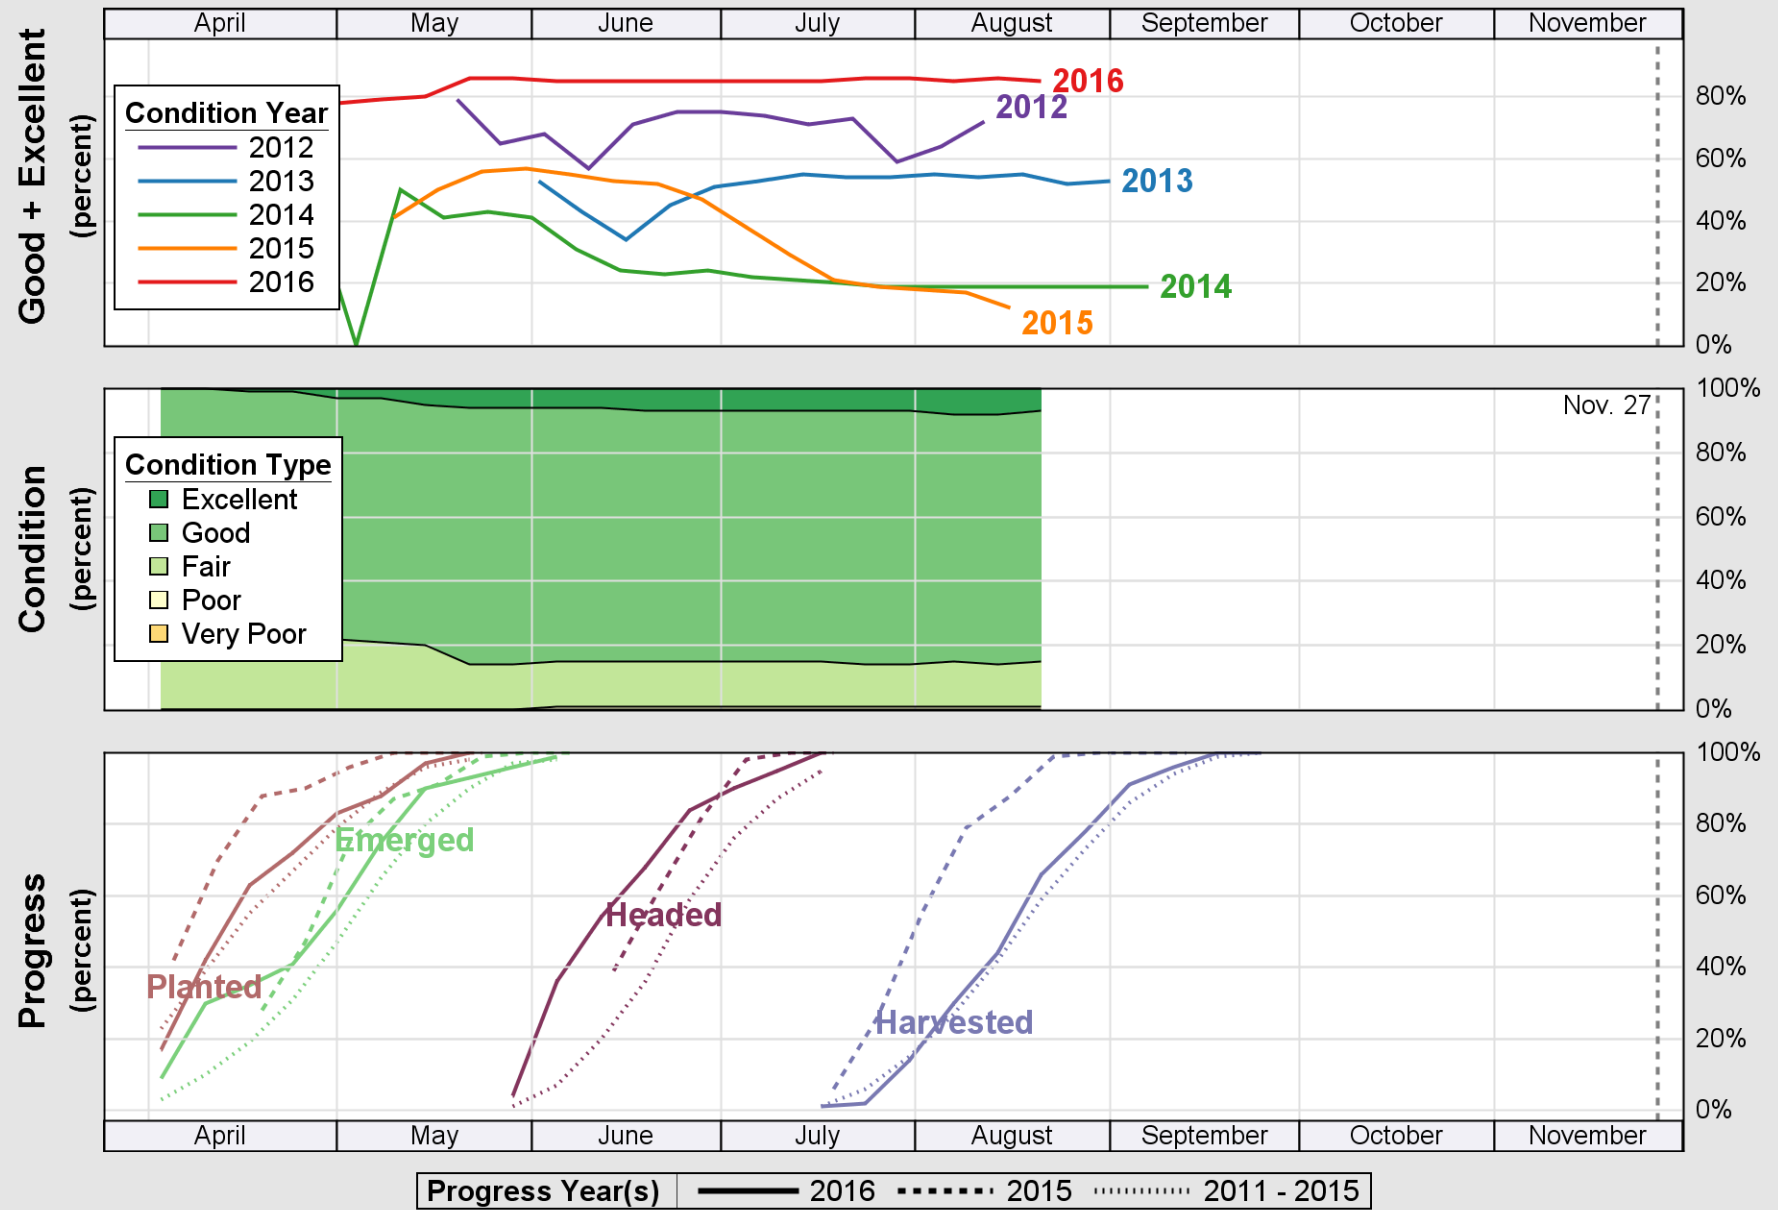

USDA Crop Progress and Condition: Pasture and Range in Washington , 2016 NASS

Source: National Agricultural Statistics Service (NASS), Crop Progress Report

USDA

Crop Progress and Condition: Spring Wheat in Washington , 2016

NASS

Source: National Agricultural Statistics Service (NASS), Crop Progress Report

USDA

Crop Progress and Condition: Sugar Beets in Washington , 2016

NASS

Source: National Agricultural Statistics Service (NASS), Crop Progress Report