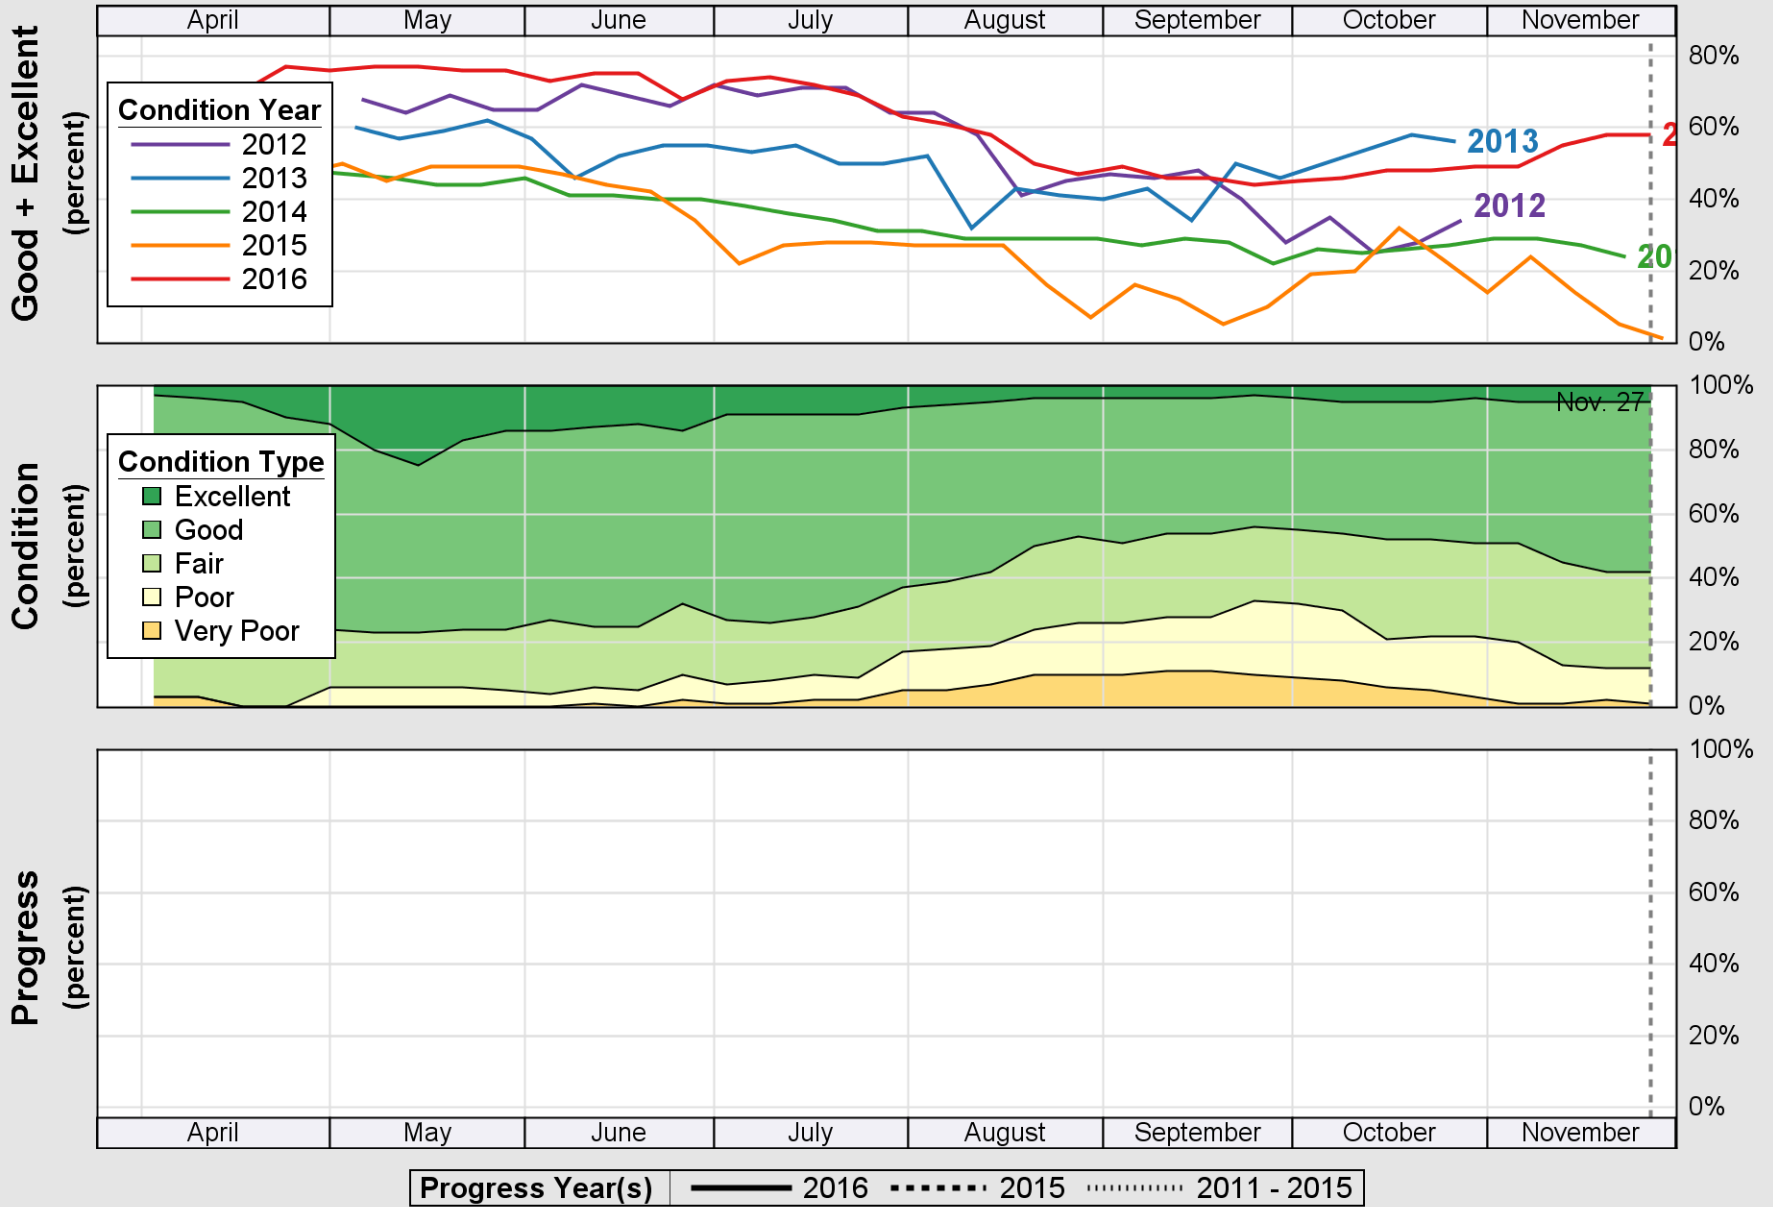

USDA

Crop Progress and Condition: Barley in Washington , 2016

NASS

Source: National Agricultural Statistics Service (NASS), Crop Progress Report

USDA

Crop Progress and Condition: Corn in Washington , 2016

NASS

Source: National Agricultural Statistics Service (NASS), Crop Progress Report

USDA

Crop Progress and Condition: Oats in Washington , 2016

NASS

Source: National Agricultural Statistics Service (NASS), Crop Progress Report

USDA Crop Progress and Condition: Pasture and Range in Washington , 2016 NASS

Source: National Agricultural Statistics Service (NASS), Crop Progress Report

USDA

Crop Progress and Condition: Spring Wheat in Washington , 2016

NASS

Source: National Agricultural Statistics Service (NASS), Crop Progress Report

USDA

Crop Progress and Condition: Sugar Beets in Washington , 2016

NASS

Source: National Agricultural Statistics Service (NASS), Crop Progress Report