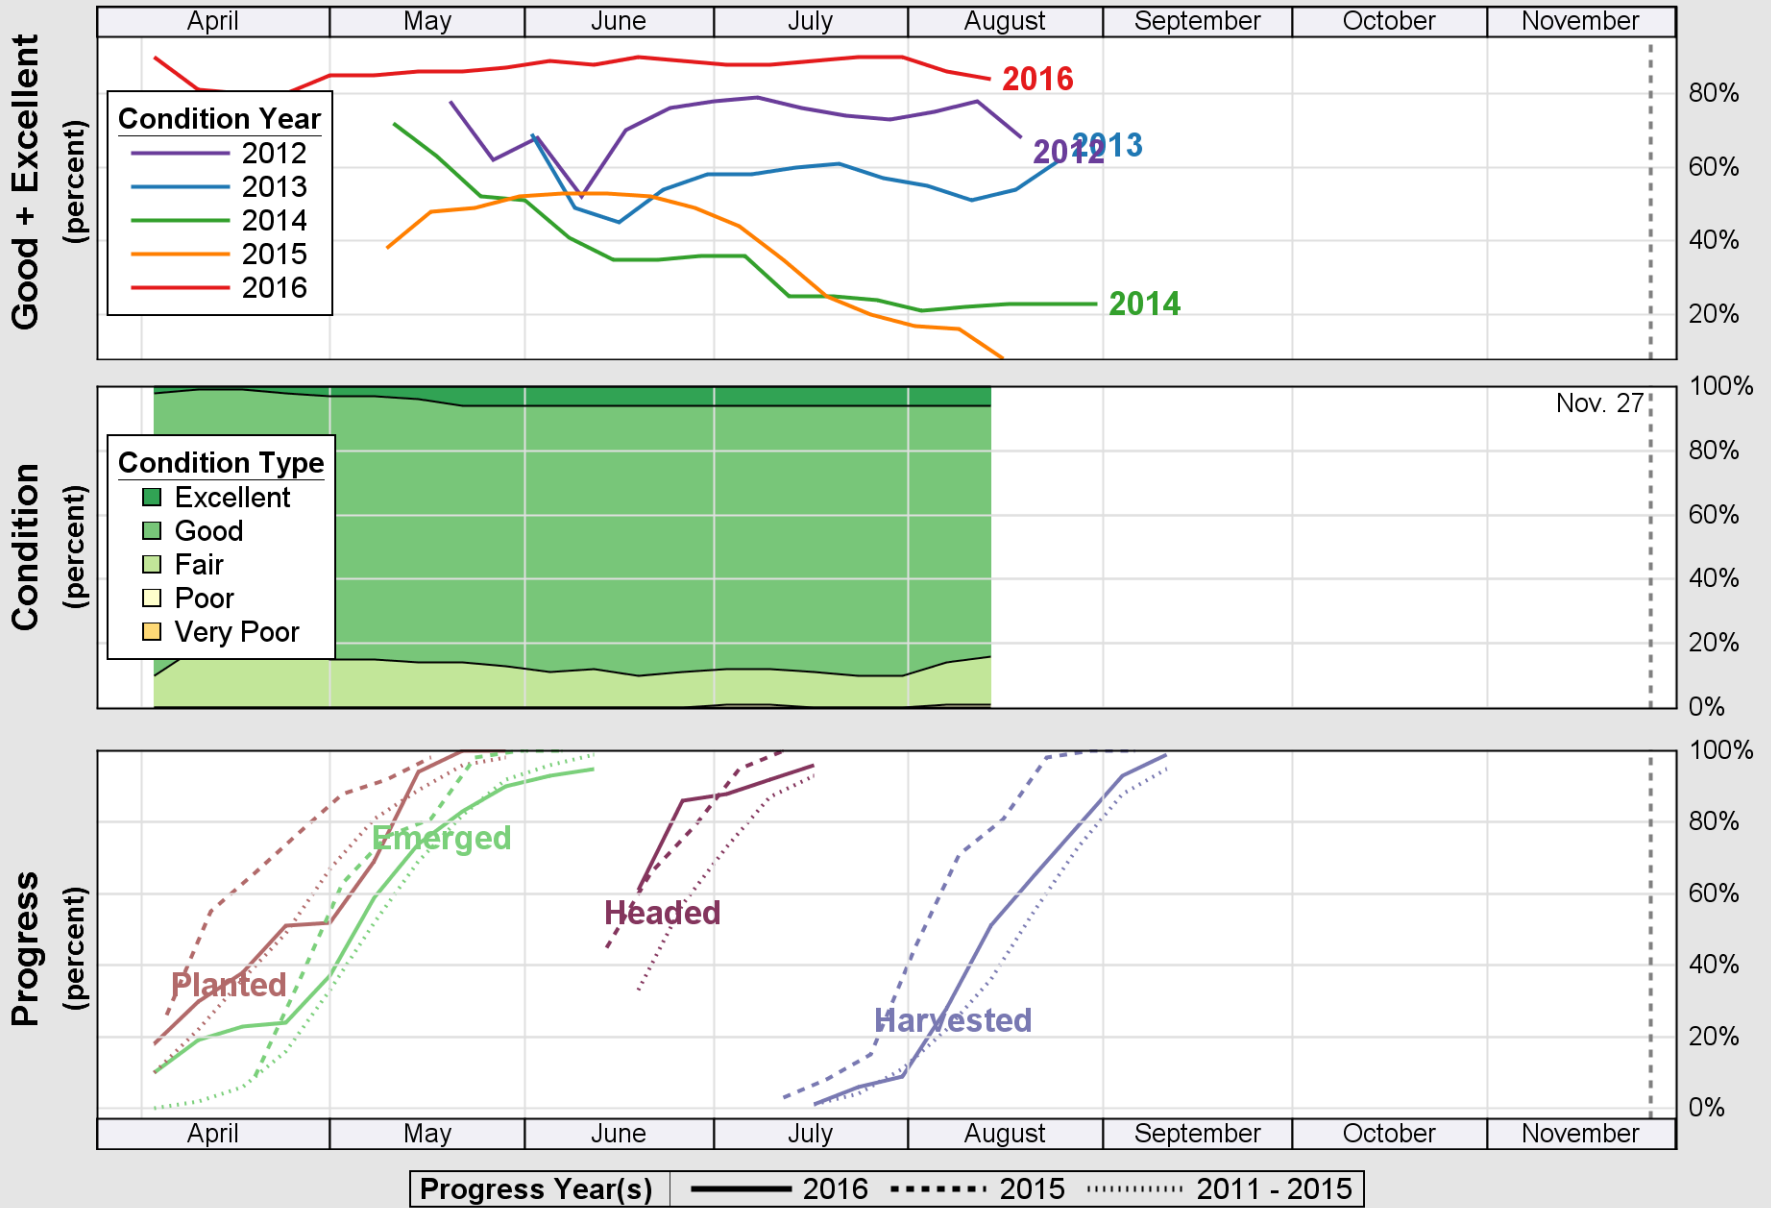

USDA

Crop Progress and Condition: Barley in Washington , 2016

NASS

Source: National Agricultural Statistics Service (NASS), Crop Progress Report

USDA

Crop Progress and Condition: Corn in Washington , 2016

NASS

Source: National Agricultural Statistics Service (NASS), Crop Progress Report

USDA

Crop Progress and Condition: Oats in Washington , 2016

NASS

Source: National Agricultural Statistics Service (NASS), Crop Progress Report

USDA Crop Progress and Condition: Pasture and Range in Washington , 2016 NASS

Source: National Agricultural Statistics Service (NASS), Crop Progress Report

USDA

Crop Progress and Condition: Spring Wheat in Washington , 2016