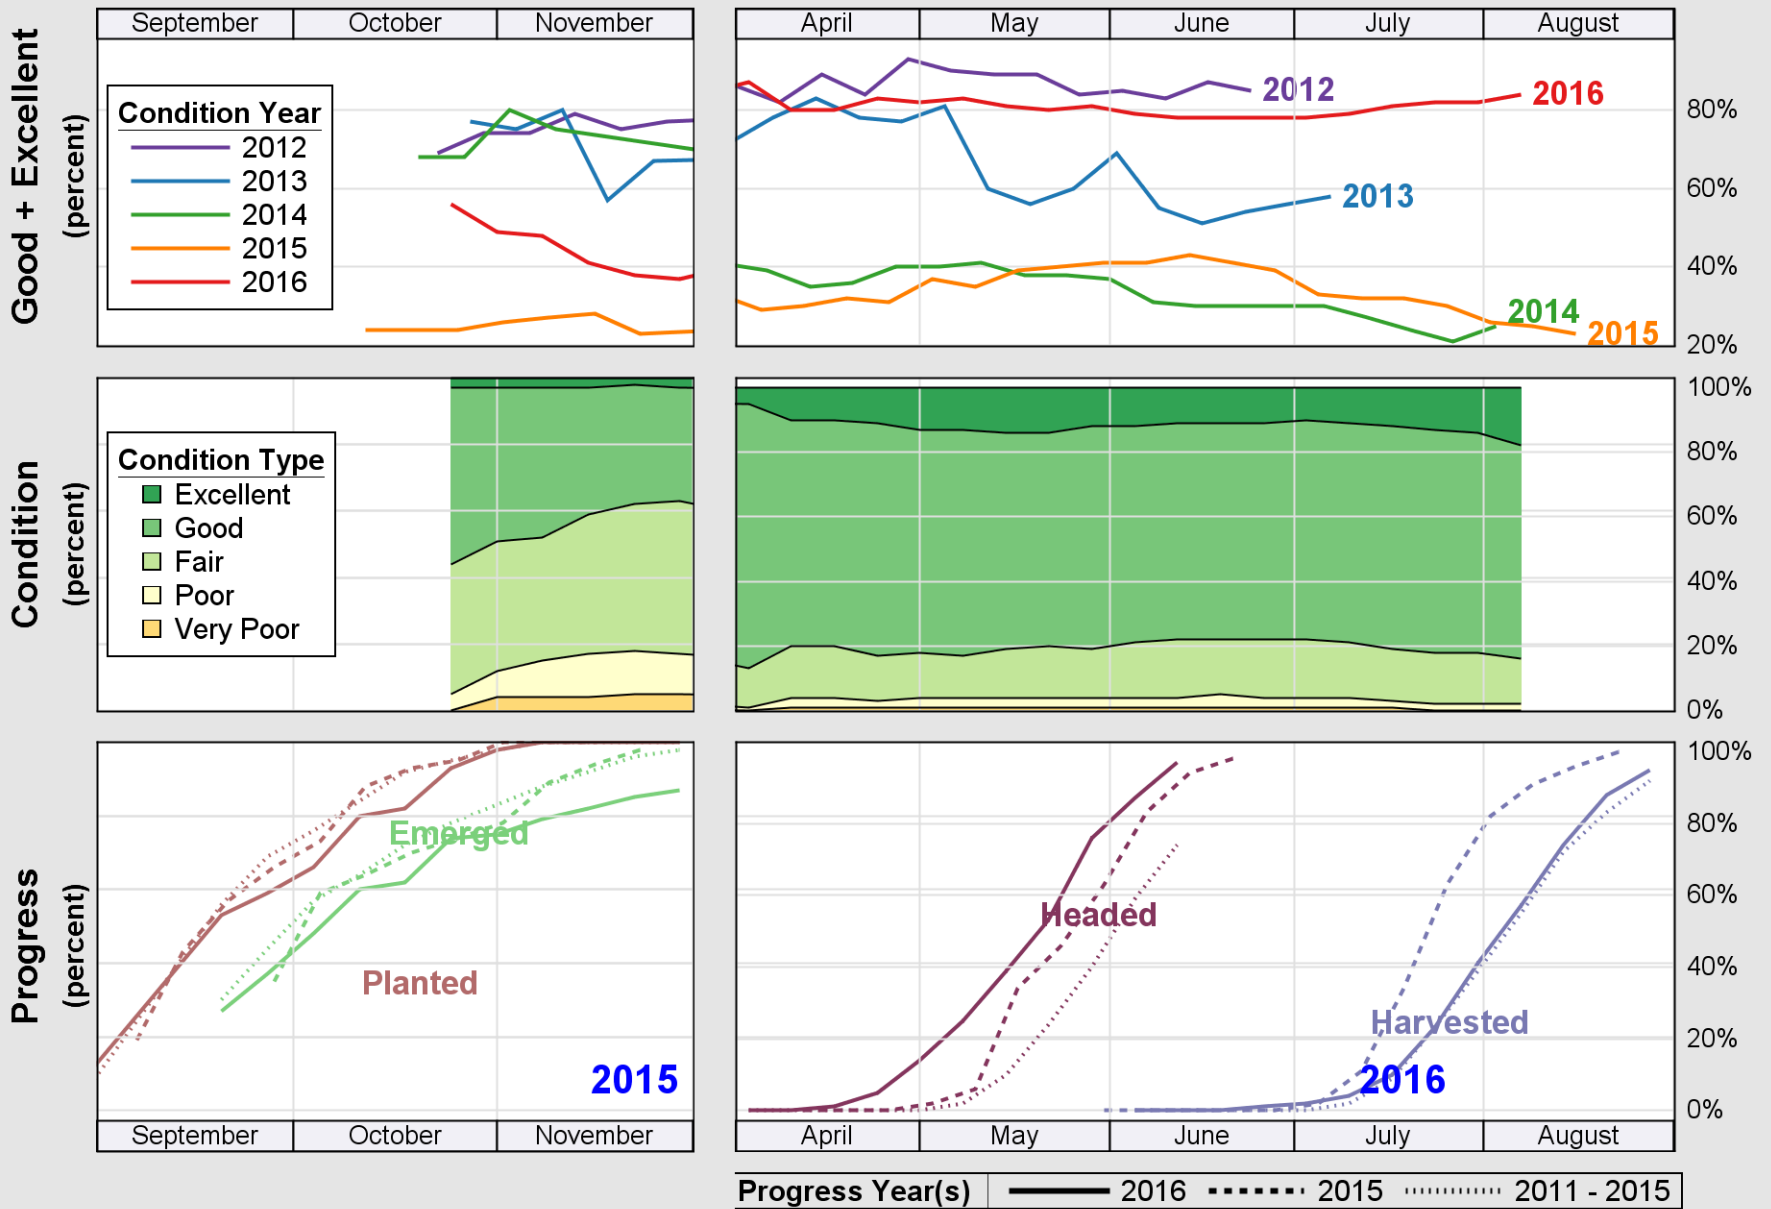

USDA Crop Progress and Condition: Pasture and Range in Washington , 2016 NASS

Source: National Agricultural Statistics Service (NASS), Crop Progress Report

USDA

Crop Progress and Condition: Spring Wheat in Washington , 2016

NASS

Source: National Agricultural Statistics Service (NASS), Crop Progress Report

USDA

Crop Progress and Condition: Sugar Beets in Washington , 2016

NASS

Source: National Agricultural Statistics Service (NASS), Crop Progress Report

USDA

Crop Progress and Condition: Winter Wheat in Washington , 2016

NASS

Source: National Agricultural Statistics Service (NASS), Crop Progress Report