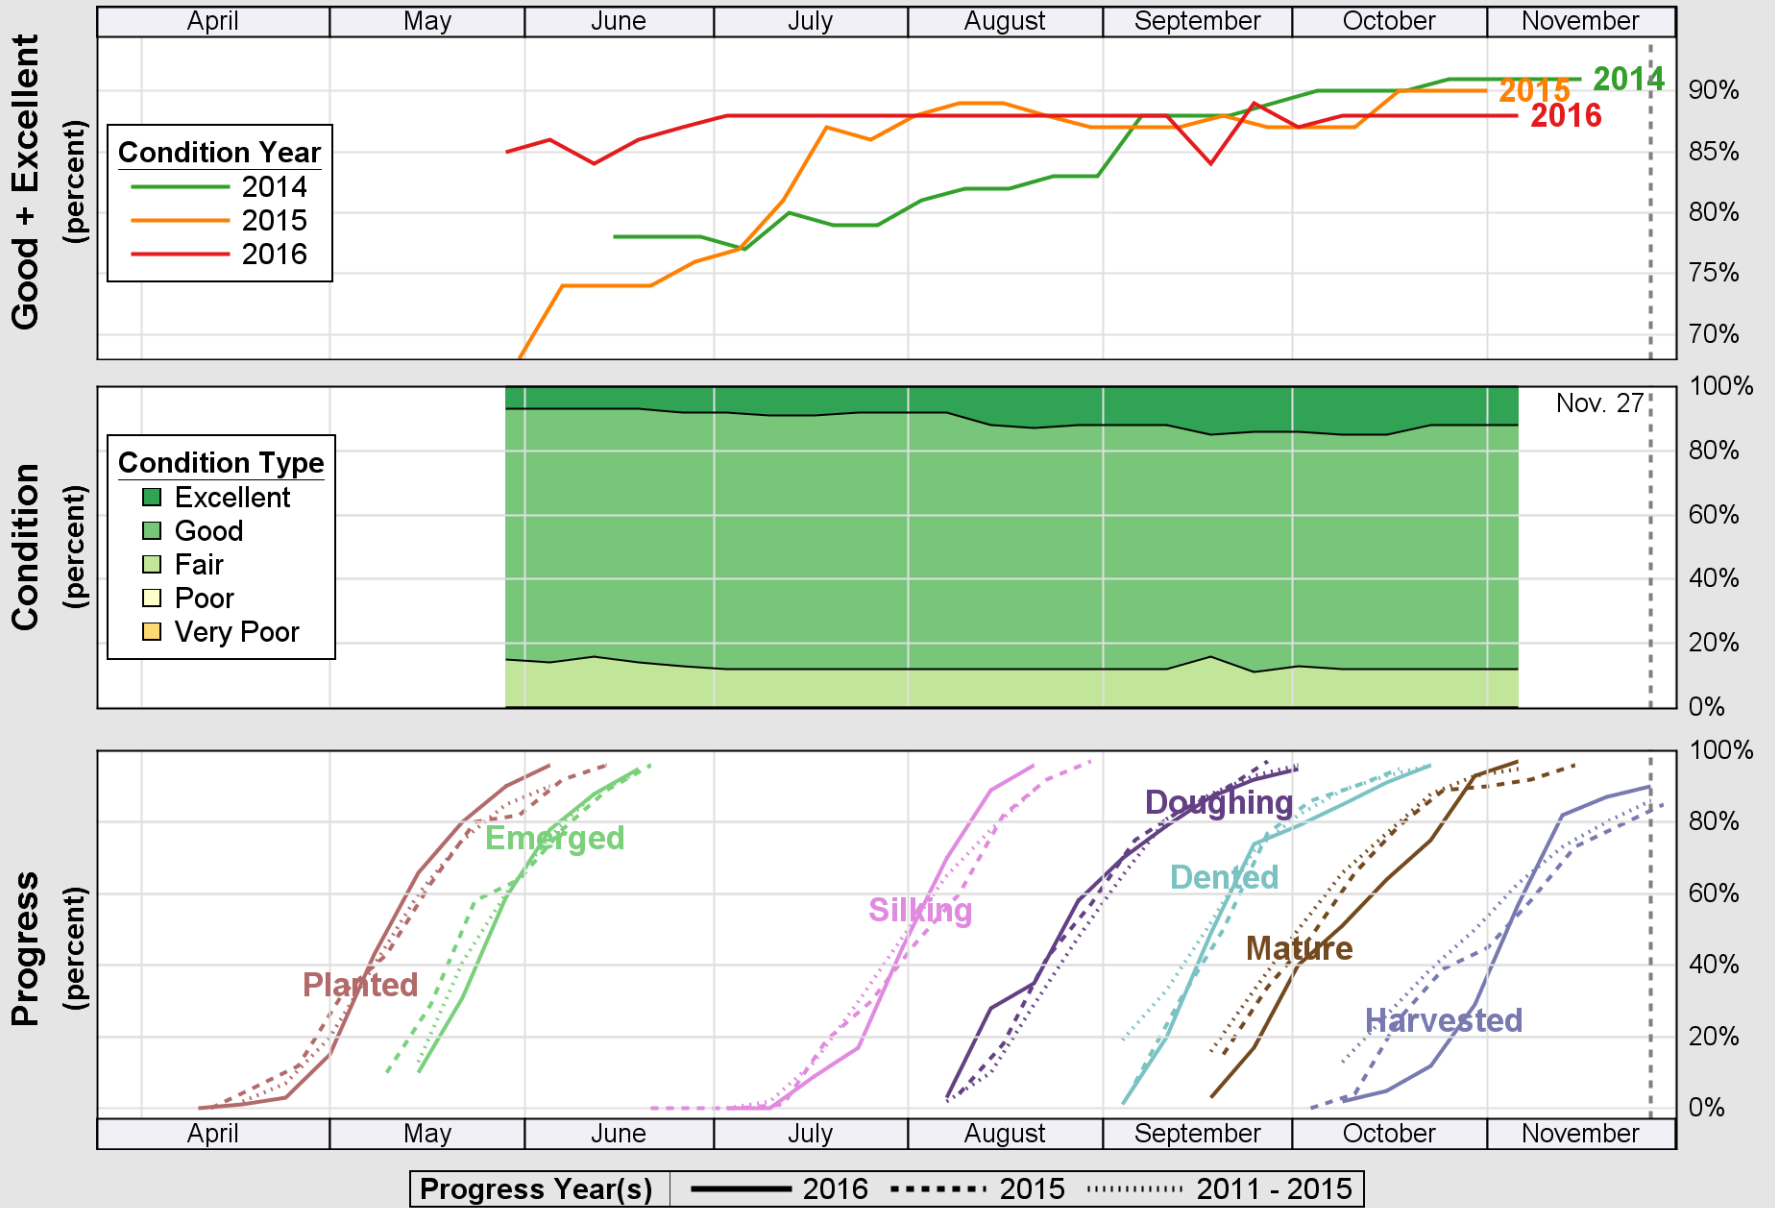

USDA

Crop Progress and Condition: Barley in Utah , 2016

NASS

Source: National Agricultural Statistics Service (NASS), Crop Progress Report

USDA

Crop Progress and Condition: Corn in Utah , 2016

NASS

Source: National Agricultural Statistics Service (NASS), Crop Progress Report

USDA

Crop Progress and Condition: Oats in Utah , 2016

NASS

Source: National Agricultural Statistics Service (NASS), Crop Progress Report

USDA

Crop Progress and Condition: Pasture and Range in Utah, 2016

NASS

Source: National Agricultural Statistics Service (NASS), Crop Progress Report

USDA

Crop Progress and Condition: Spring Wheat in Utah , 2016

NASS

Source: National Agricultural Statistics Service (NASS), Crop Progress Report