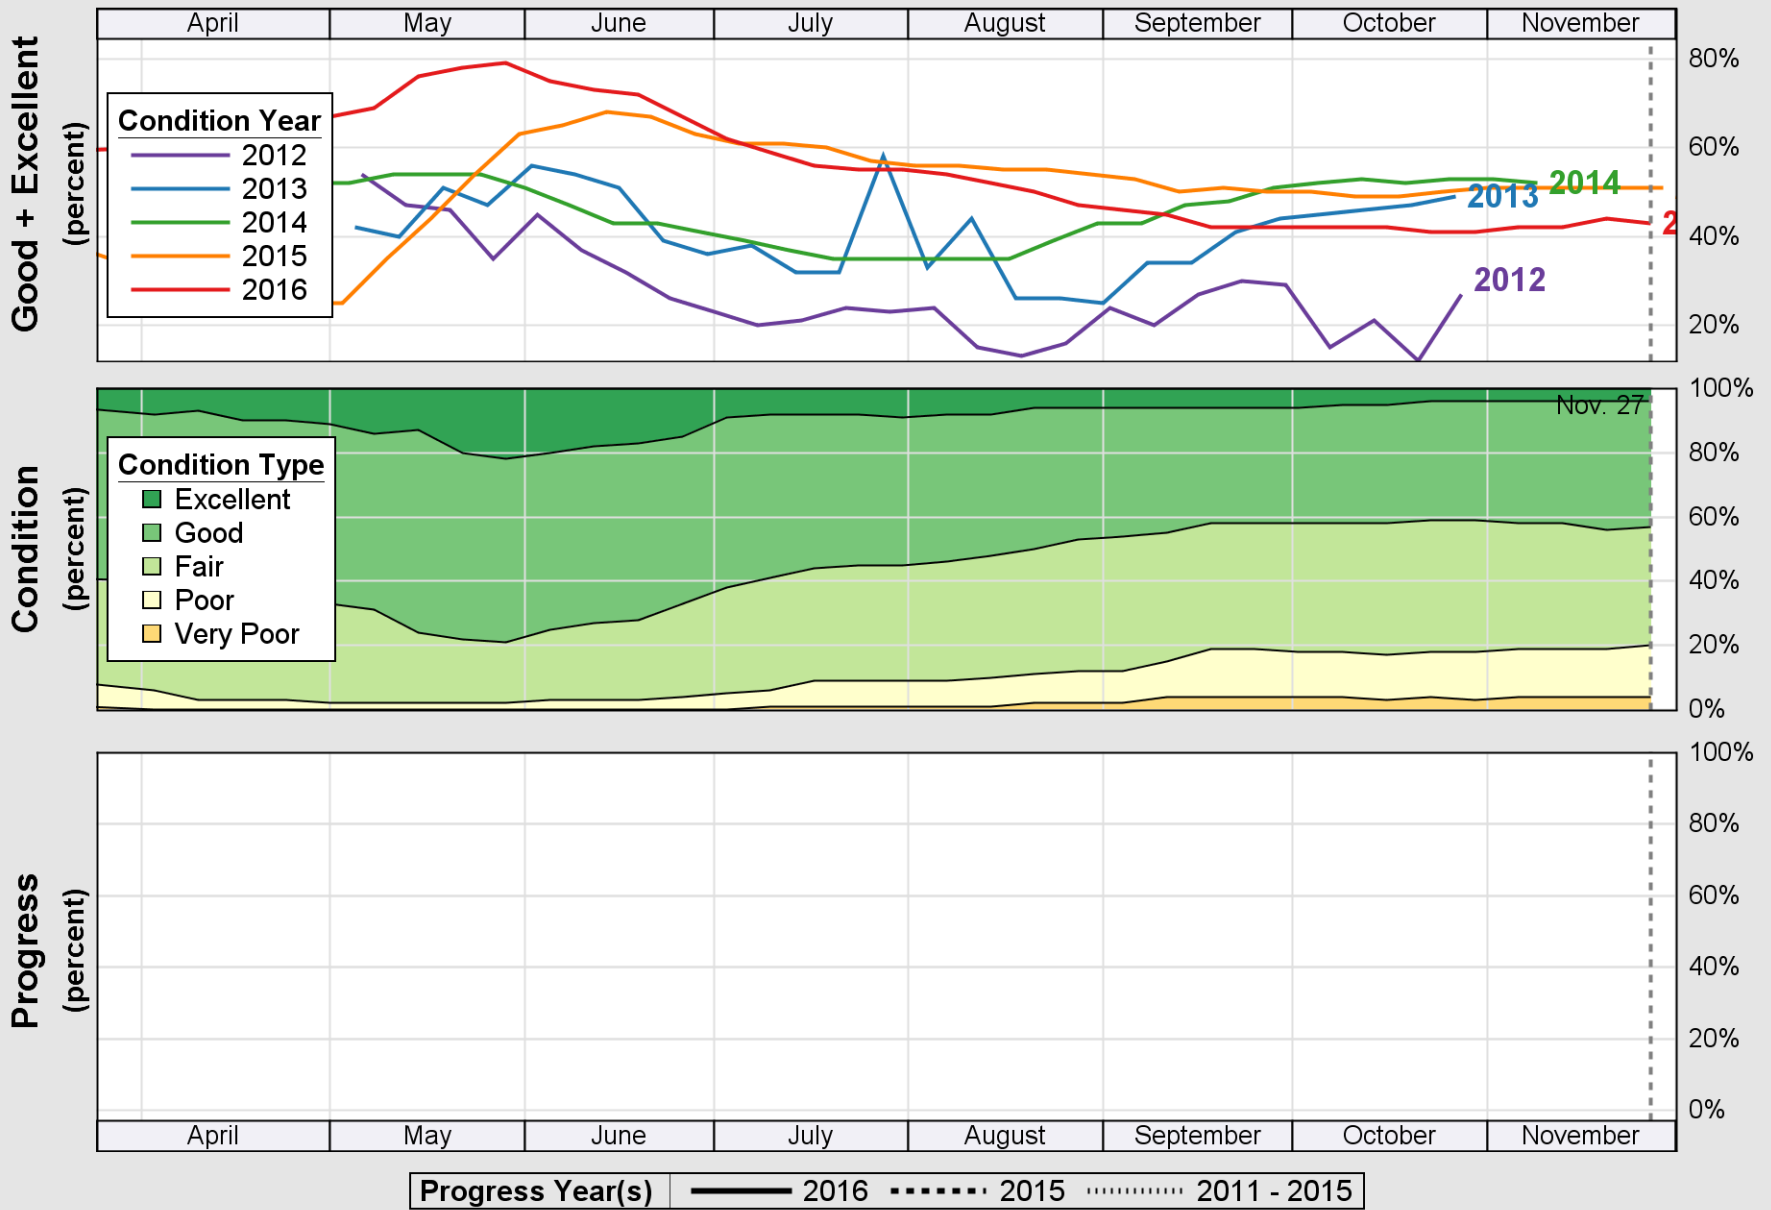

USDA

Crop Progress and Condition: Barley in Utah , 2016

NASS

Source: National Agricultural Statistics Service (NASS), Crop Progress Report

USDA

Crop Progress and Condition: Corn in Utah , 2016

NASS

Source: National Agricultural Statistics Service (NASS), Crop Progress Report

USDA

Crop Progress and Condition: Oats in Utah , 2016

NASS

Source: National Agricultural Statistics Service (NASS), Crop Progress Report

USDA

Crop Progress and Condition: Pasture and Range in Utah, 2016

NASS

Source: National Agricultural Statistics Service (NASS), Crop Progress Report

USDA

Crop Progress and Condition: Spring Wheat in Utah , 2016

NASS

Source: National Agricultural Statistics Service (NASS), Crop Progress Report