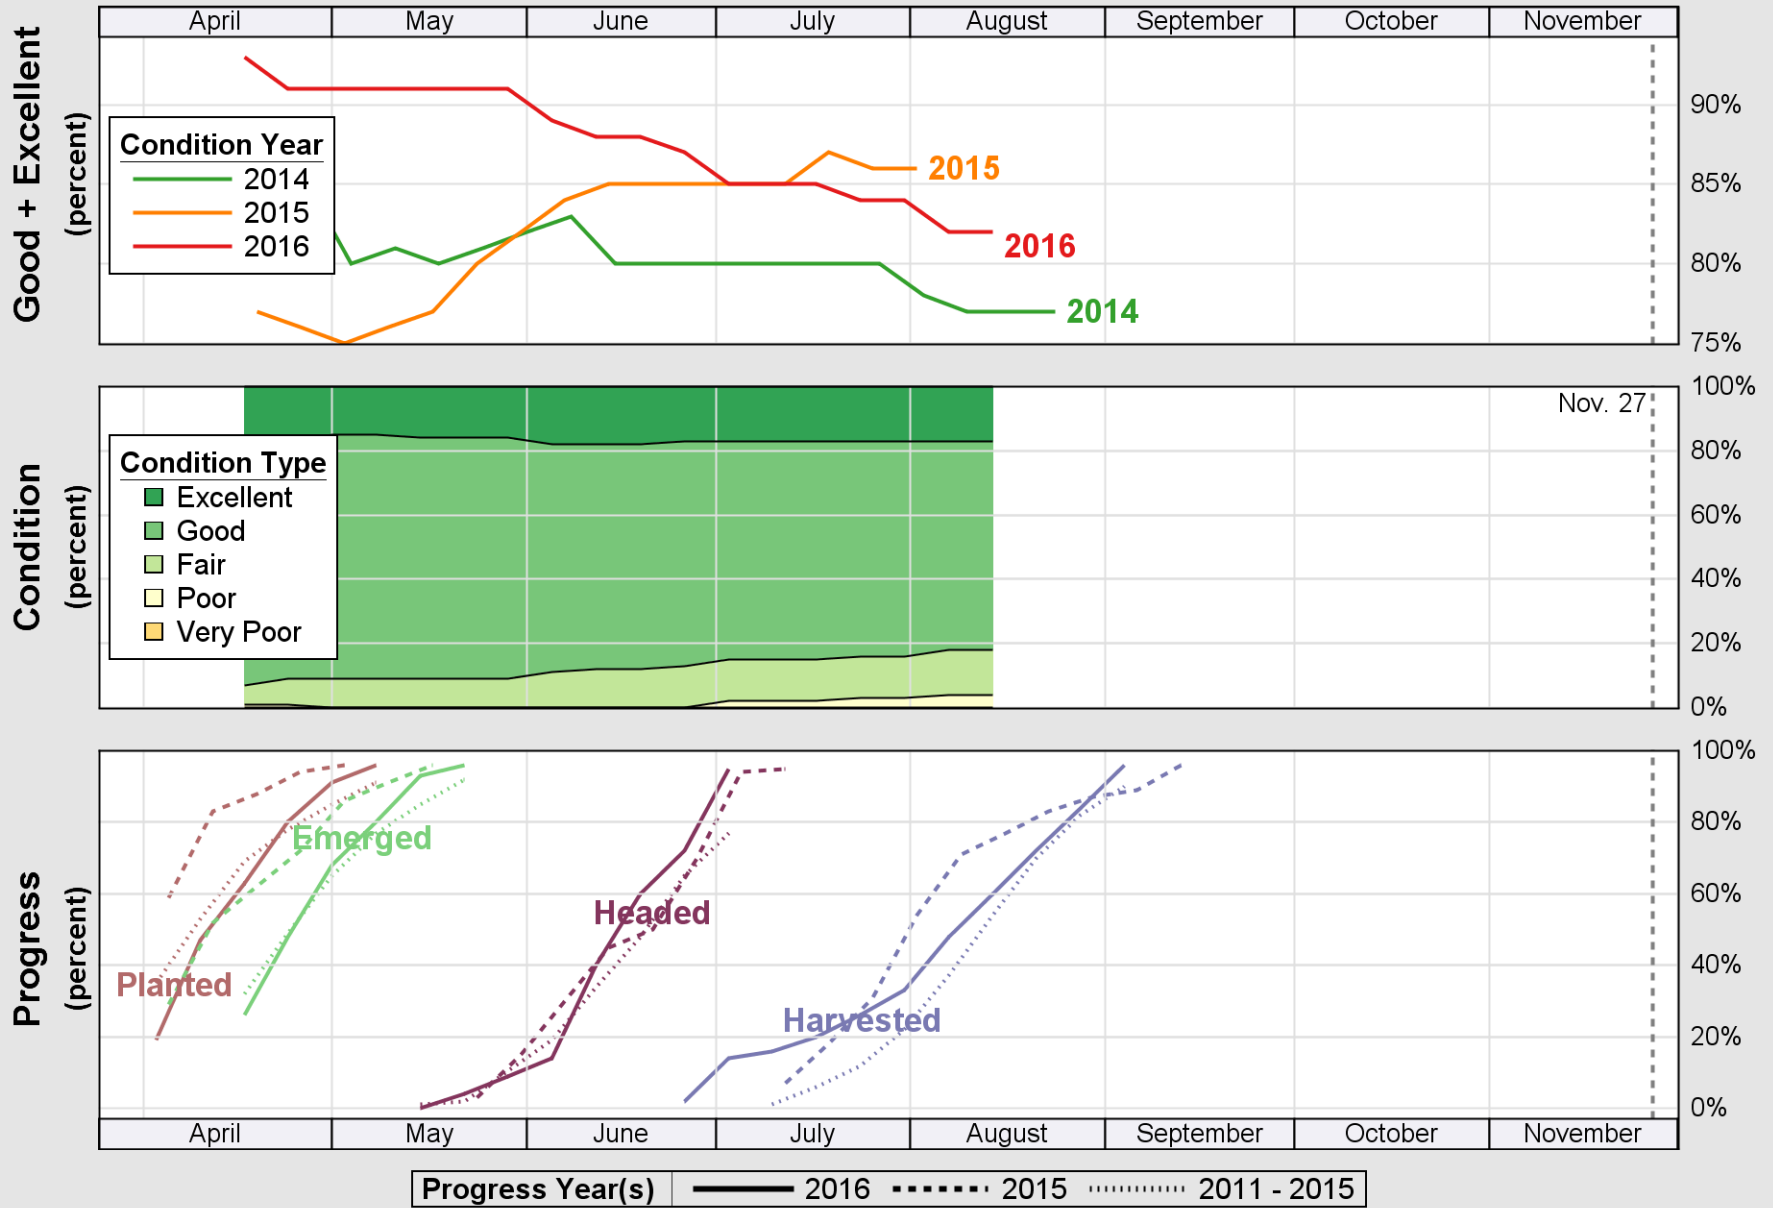

USDA

Crop Progress and Condition: Barley in Utah , 2016

NASS

Source: National Agricultural Statistics Service (NASS), Crop Progress Report

USDA

Crop Progress and Condition: Corn in Utah , 2016

NASS

Source: National Agricultural Statistics Service (NASS), Crop Progress Report

USDA

Crop Progress and Condition: Oats in Utah , 2016

NASS

Source: National Agricultural Statistics Service (NASS), Crop Progress Report

USDA

Crop Progress and Condition: Pasture and Range in Utah, 2016

NASS

Source: National Agricultural Statistics Service (NASS), Crop Progress Report

USDA

Crop Progress and Condition: Spring Wheat in Utah , 2016

NASS

Source: National Agricultural Statistics Service (NASS), Crop Progress Report