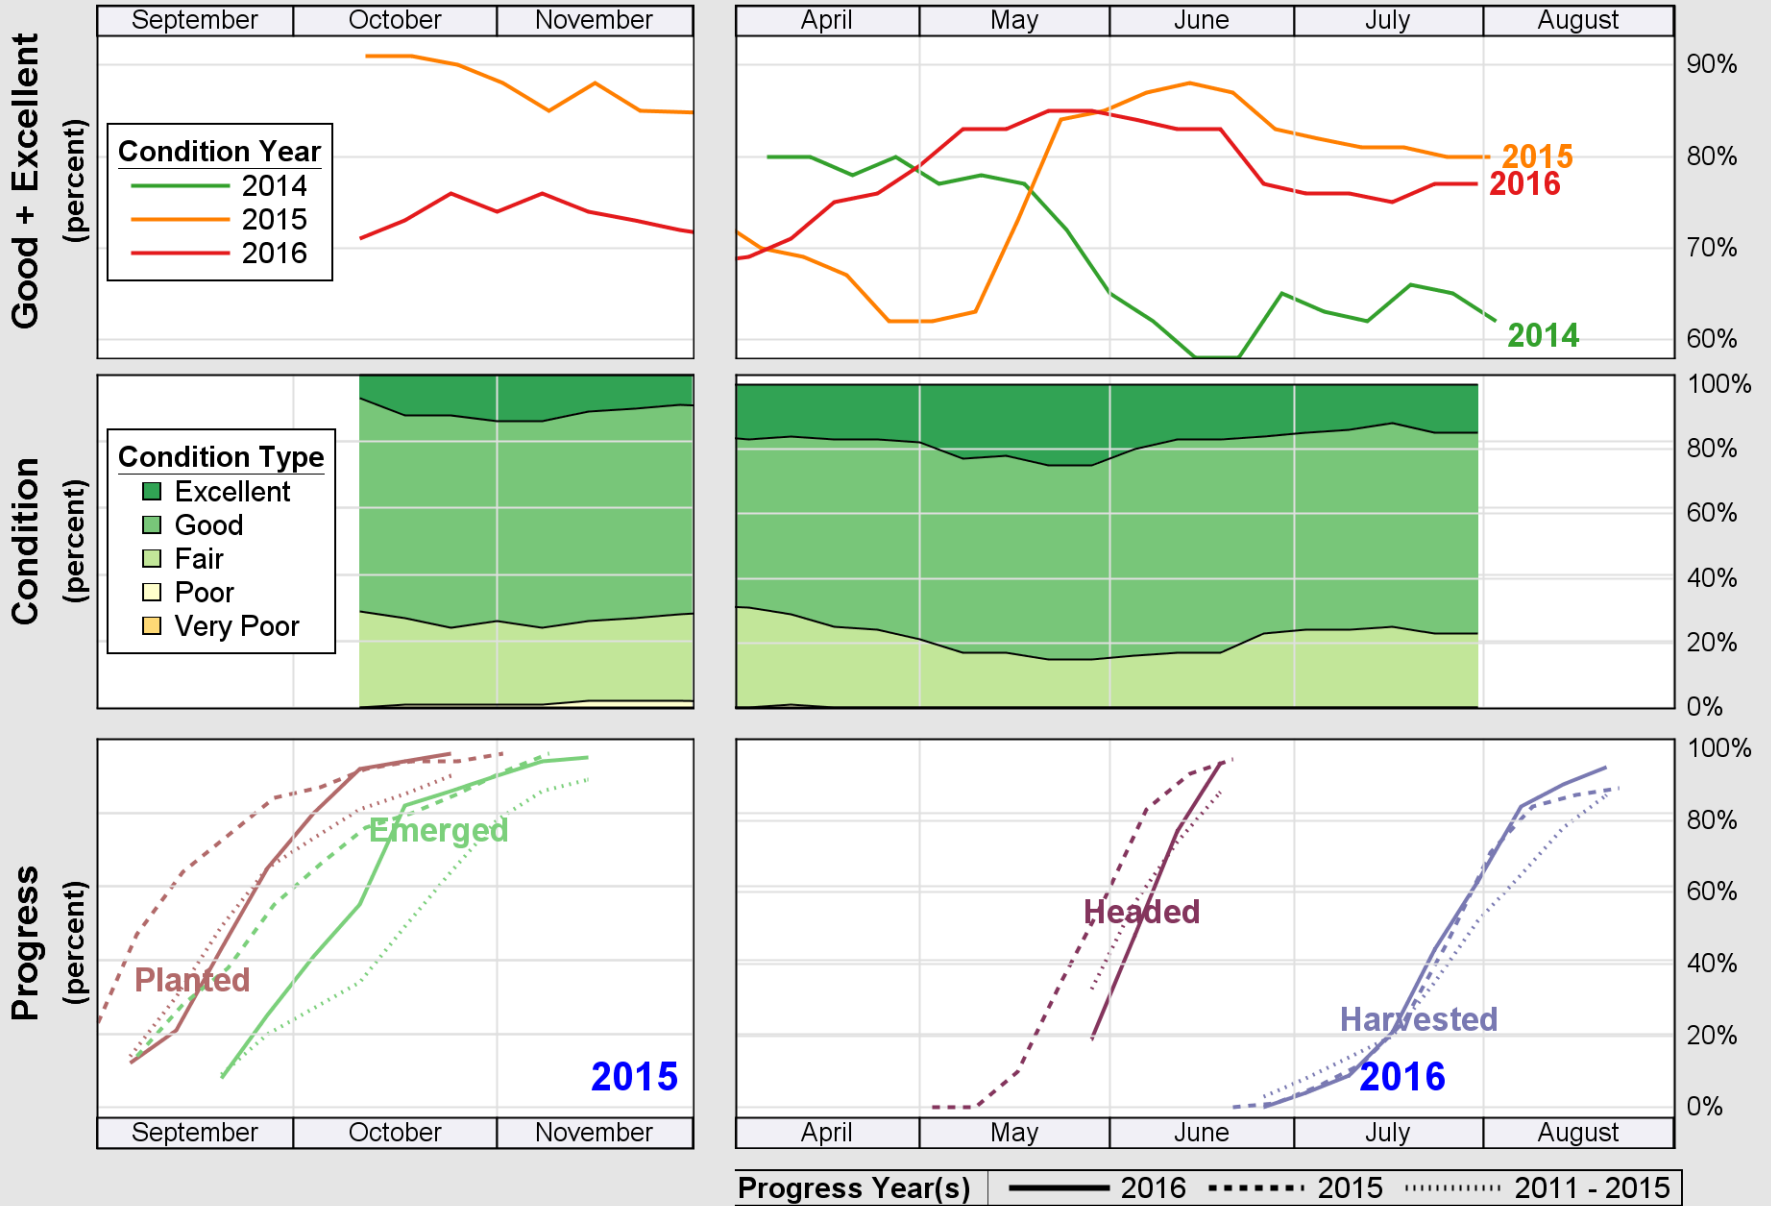

Source: National Agricultural Statistics Service (NASS), Crop Progress Report

USDA

Crop Progress and Condition: Spring Wheat in Utah , 2016

NASS

Source: National Agricultural Statistics Service (NASS), Crop Progress Report

USDA

Crop Progress and Condition: Winter Wheat in Utah , 2016

NASS

Source: National Agricultural Statistics Service (NASS), Crop Progress Report