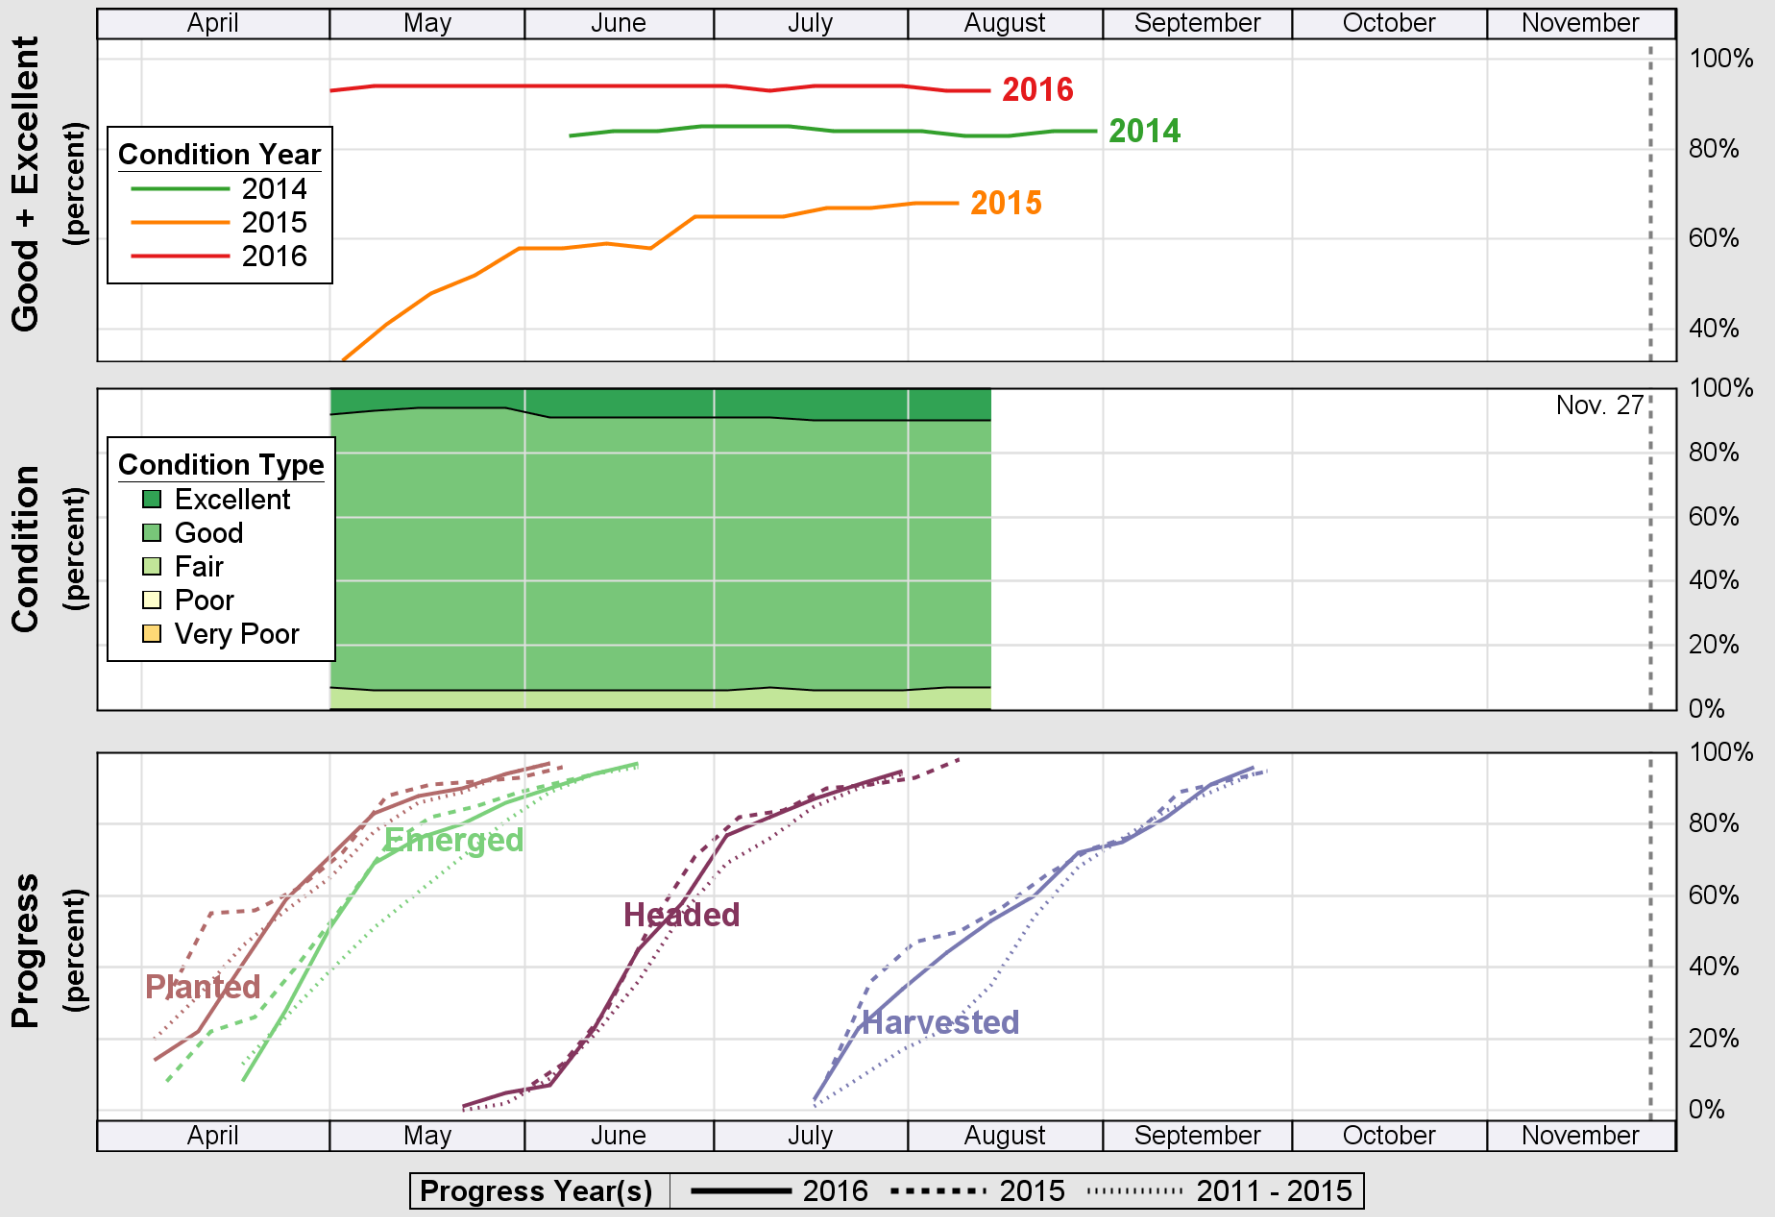

USDA

Crop Progress and Condition: Barley in Utah , 2016

NASS

Source: National Agricultural Statistics Service (NASS), Crop Progress Report

USDA

Crop Progress and Condition: Corn in Utah , 2016

NASS

Source: National Agricultural Statistics Service (NASS), Crop Progress Report

USDA

Crop Progress and Condition: Oats in Utah , 2016

NASS

Source: National Agricultural Statistics Service (NASS), Crop Progress Report

USDA

Crop Progress and Condition: Pasture and Range in Utah, 2016

NASS

Source: National Agricultural Statistics Service (NASS), Crop Progress Report

USDA

Crop Progress and Condition: Spring Wheat in Utah , 2016

NASS

Source: National Agricultural Statistics Service (NASS), Crop Progress Report