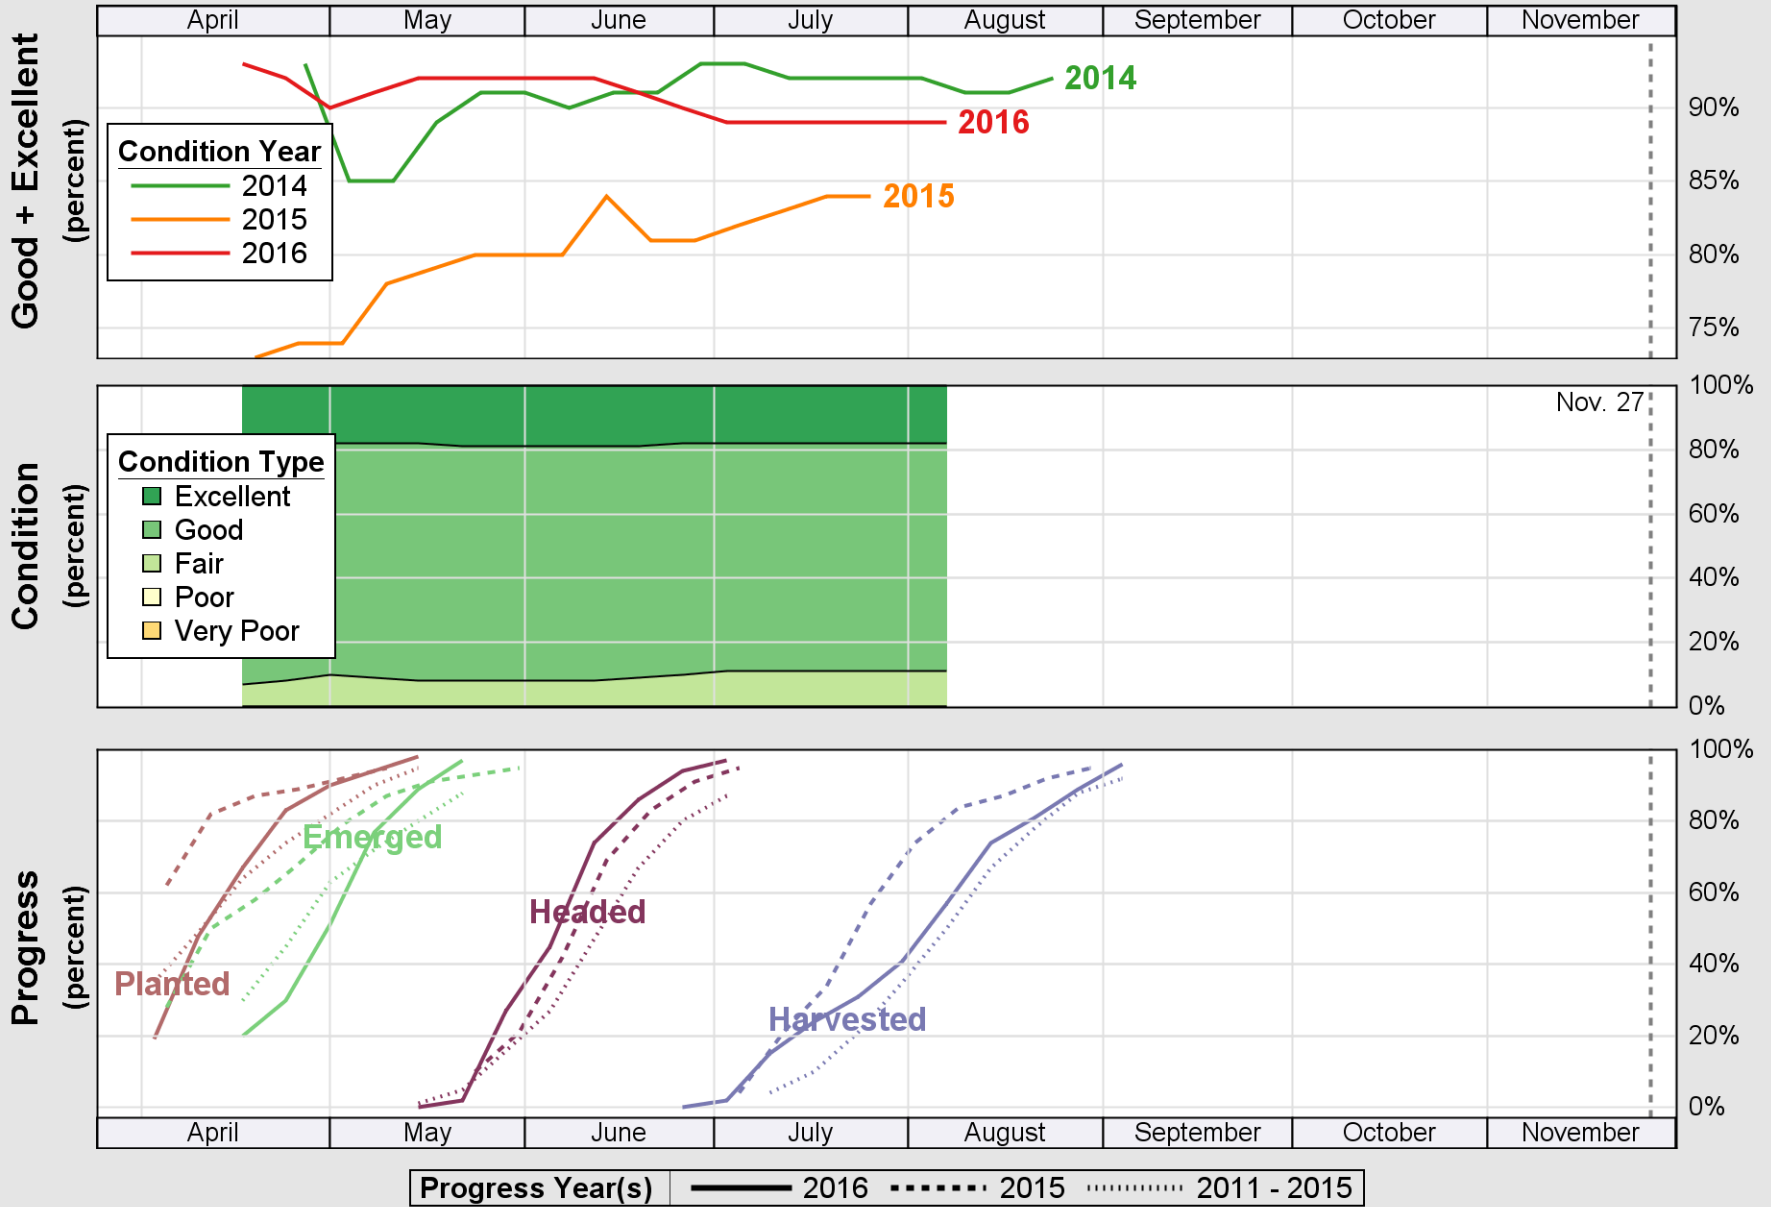

USDA

Crop Progress and Condition: Barley in Utah , 2016

NASS

Source: National Agricultural Statistics Service (NASS), Crop Progress Report

USDA

Crop Progress and Condition: Corn in Utah , 2016

NASS

Source: National Agricultural Statistics Service (NASS), Crop Progress Report

USDA

Crop Progress and Condition: Oats in Utah , 2016

NASS

Source: National Agricultural Statistics Service (NASS), Crop Progress Report

USDA

Crop Progress and Condition: Pasture and Range in Utah, 2016

NASS

Source: National Agricultural Statistics Service (NASS), Crop Progress Report

USDA

Crop Progress and Condition: Spring Wheat in Utah , 2016

NASS

Source: National Agricultural Statistics Service (NASS), Crop Progress Report