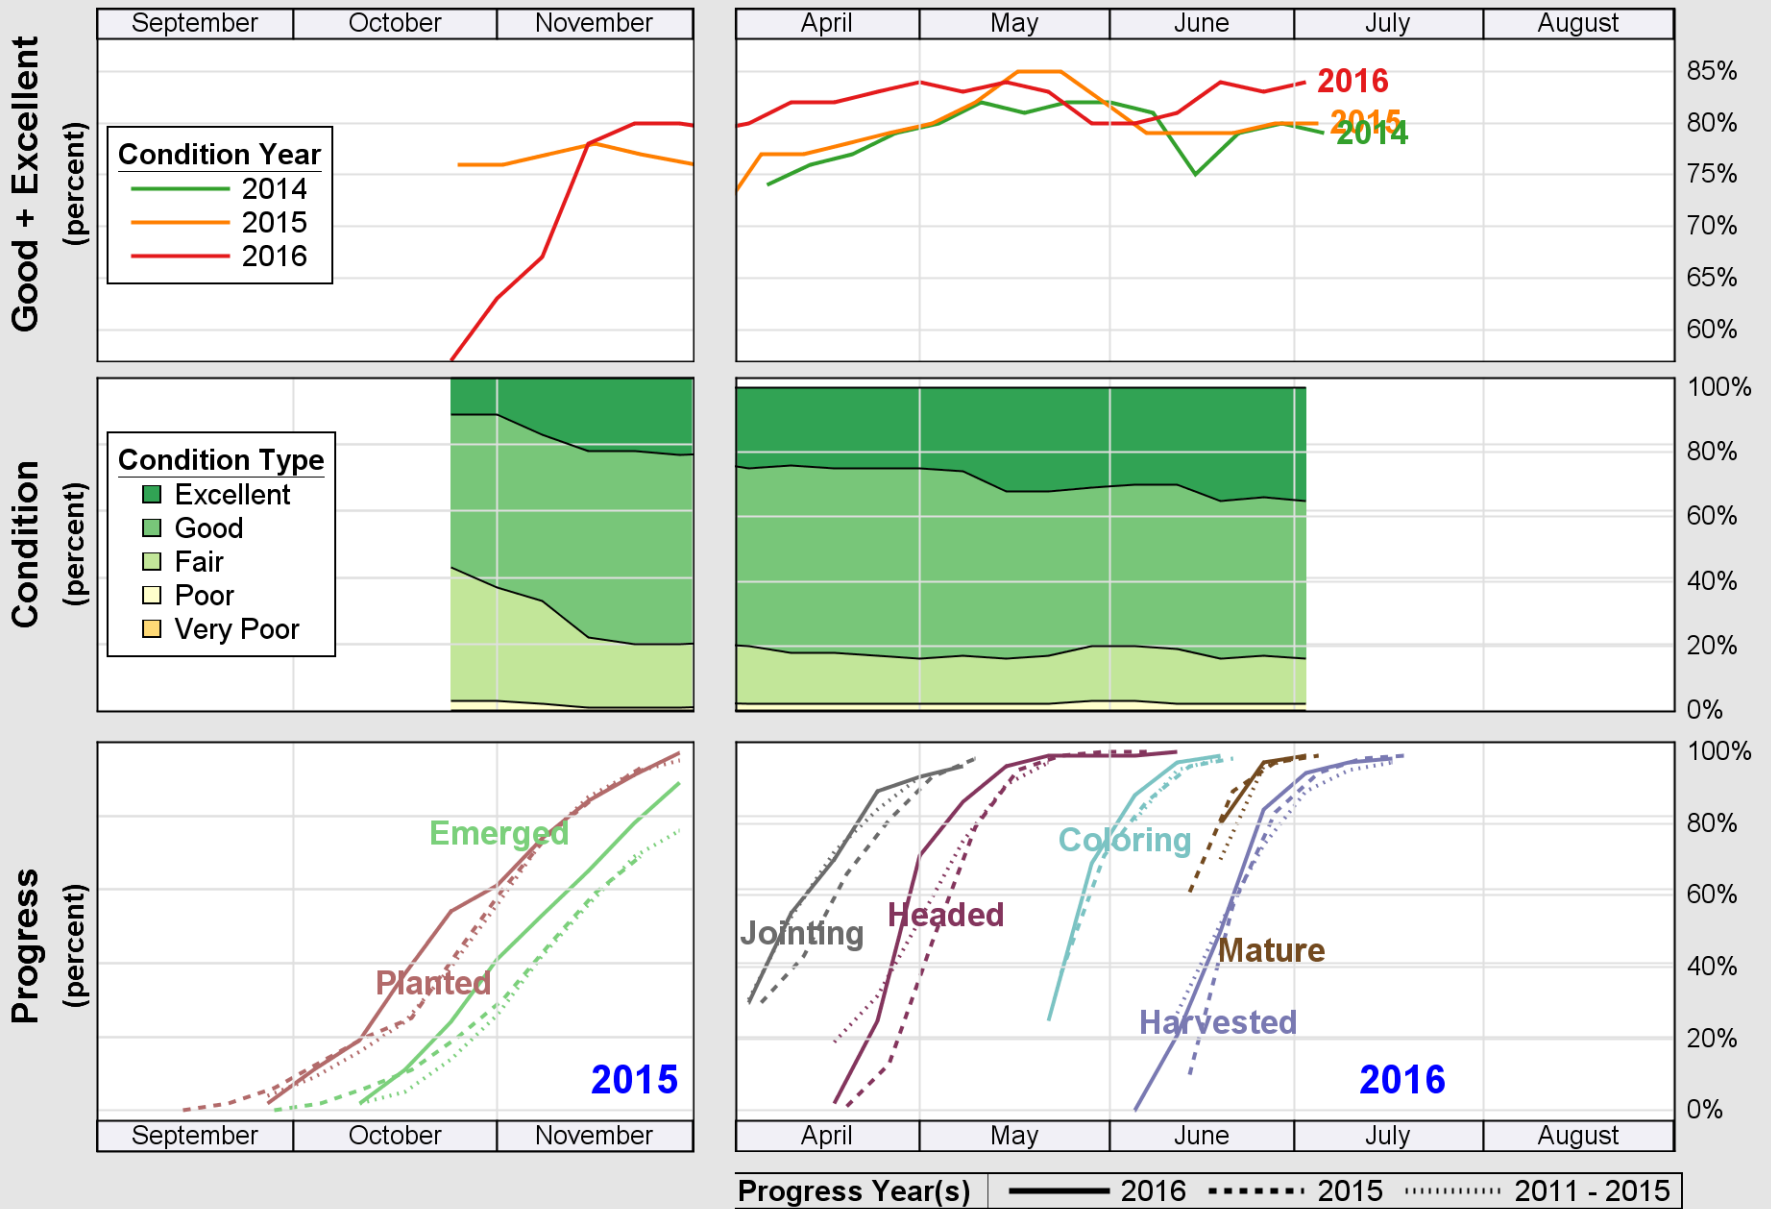

# Crop Progress and Condition: Soybeans in Tennessee, 2016

NASS

Source: National Agricultural Statistics Service (NASS), Crop Progress Report

USDA

# Crop Progress and Condition: Winter Wheat in Tennessee , 2016

NASS

Source: National Agricultural Statistics Service (NASS), Crop Progress Report