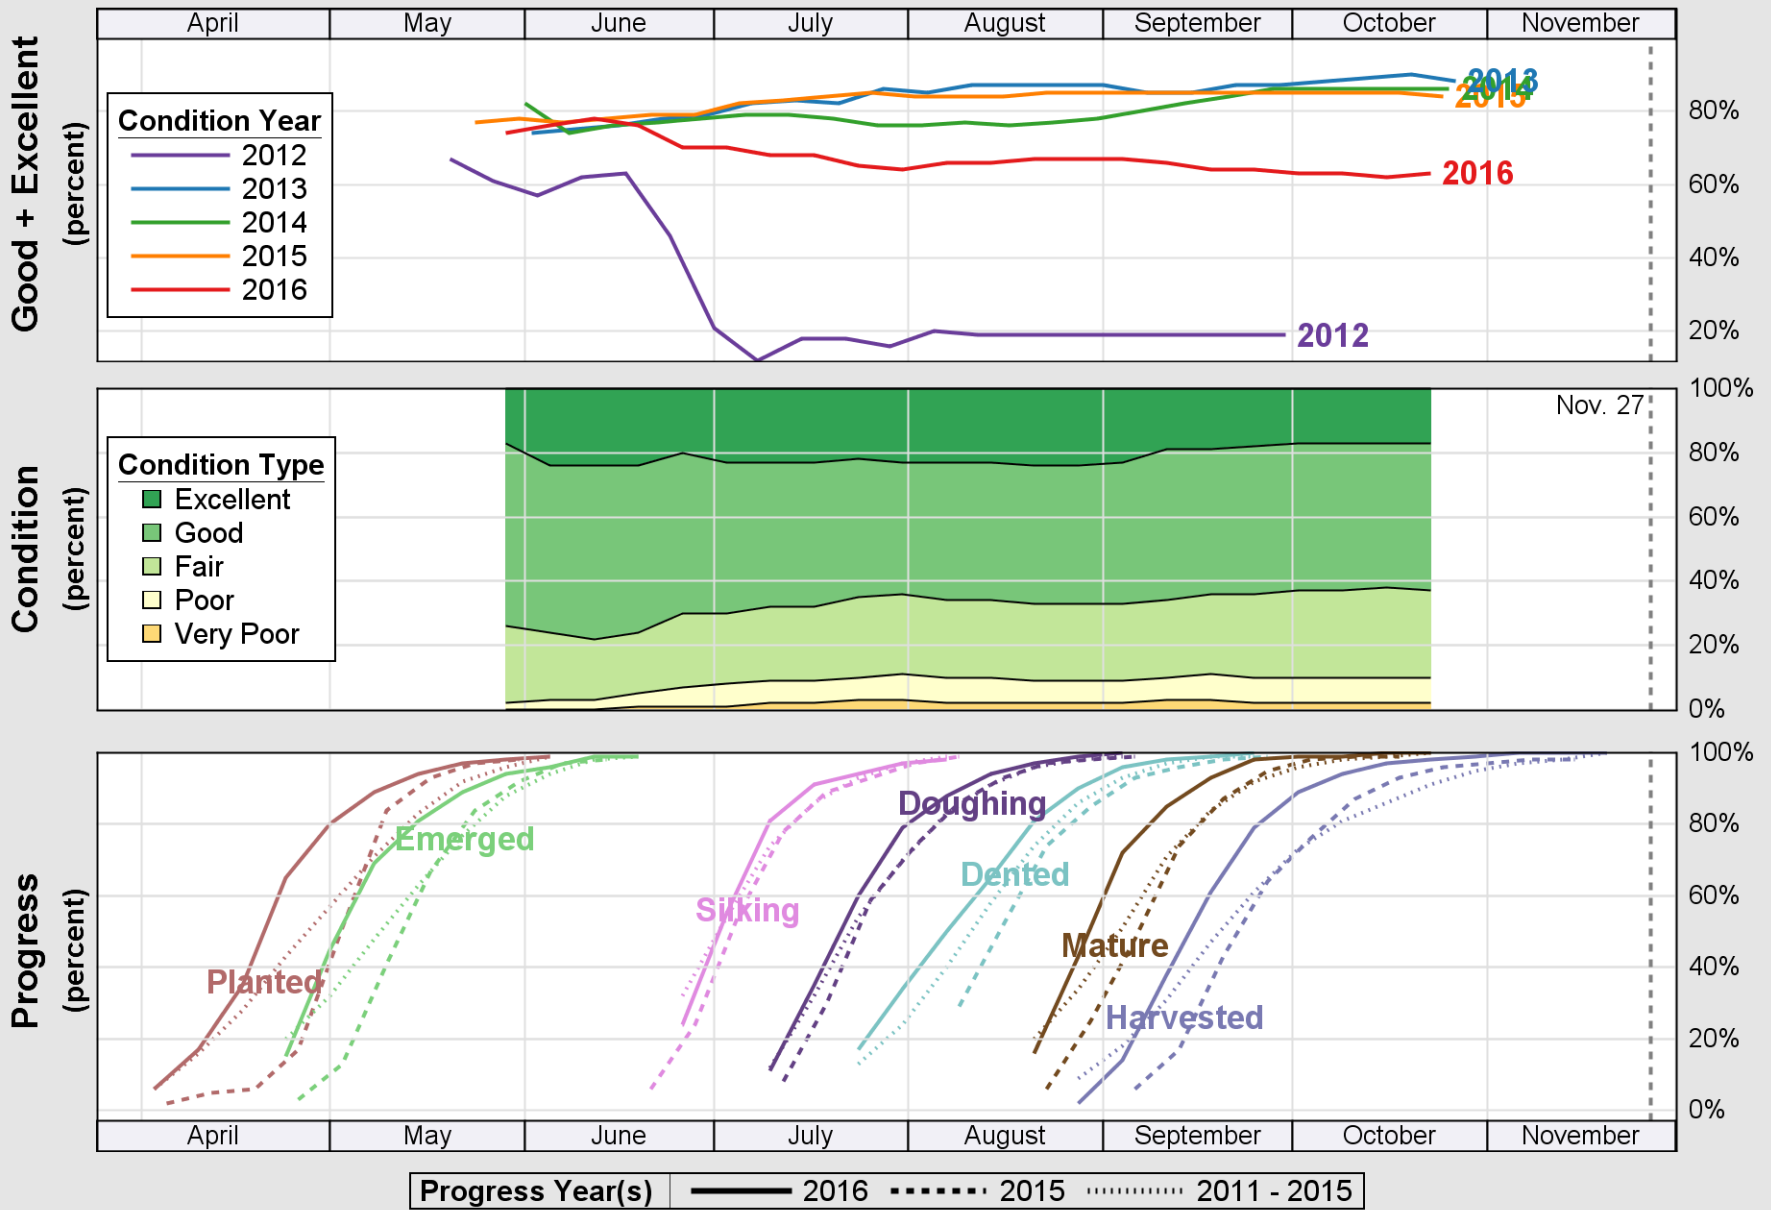

# Crop Progress and Condition: Corn in Tennessee , 2016

NASS

Source: National Agricultural Statistics Service (NASS), Crop Progress Report

USDA

# Crop Progress and Condition: Cotton in Tennessee, 2016

NASS

Source: National Agricultural Statistics Service (NASS), Crop Progress Report

USDA