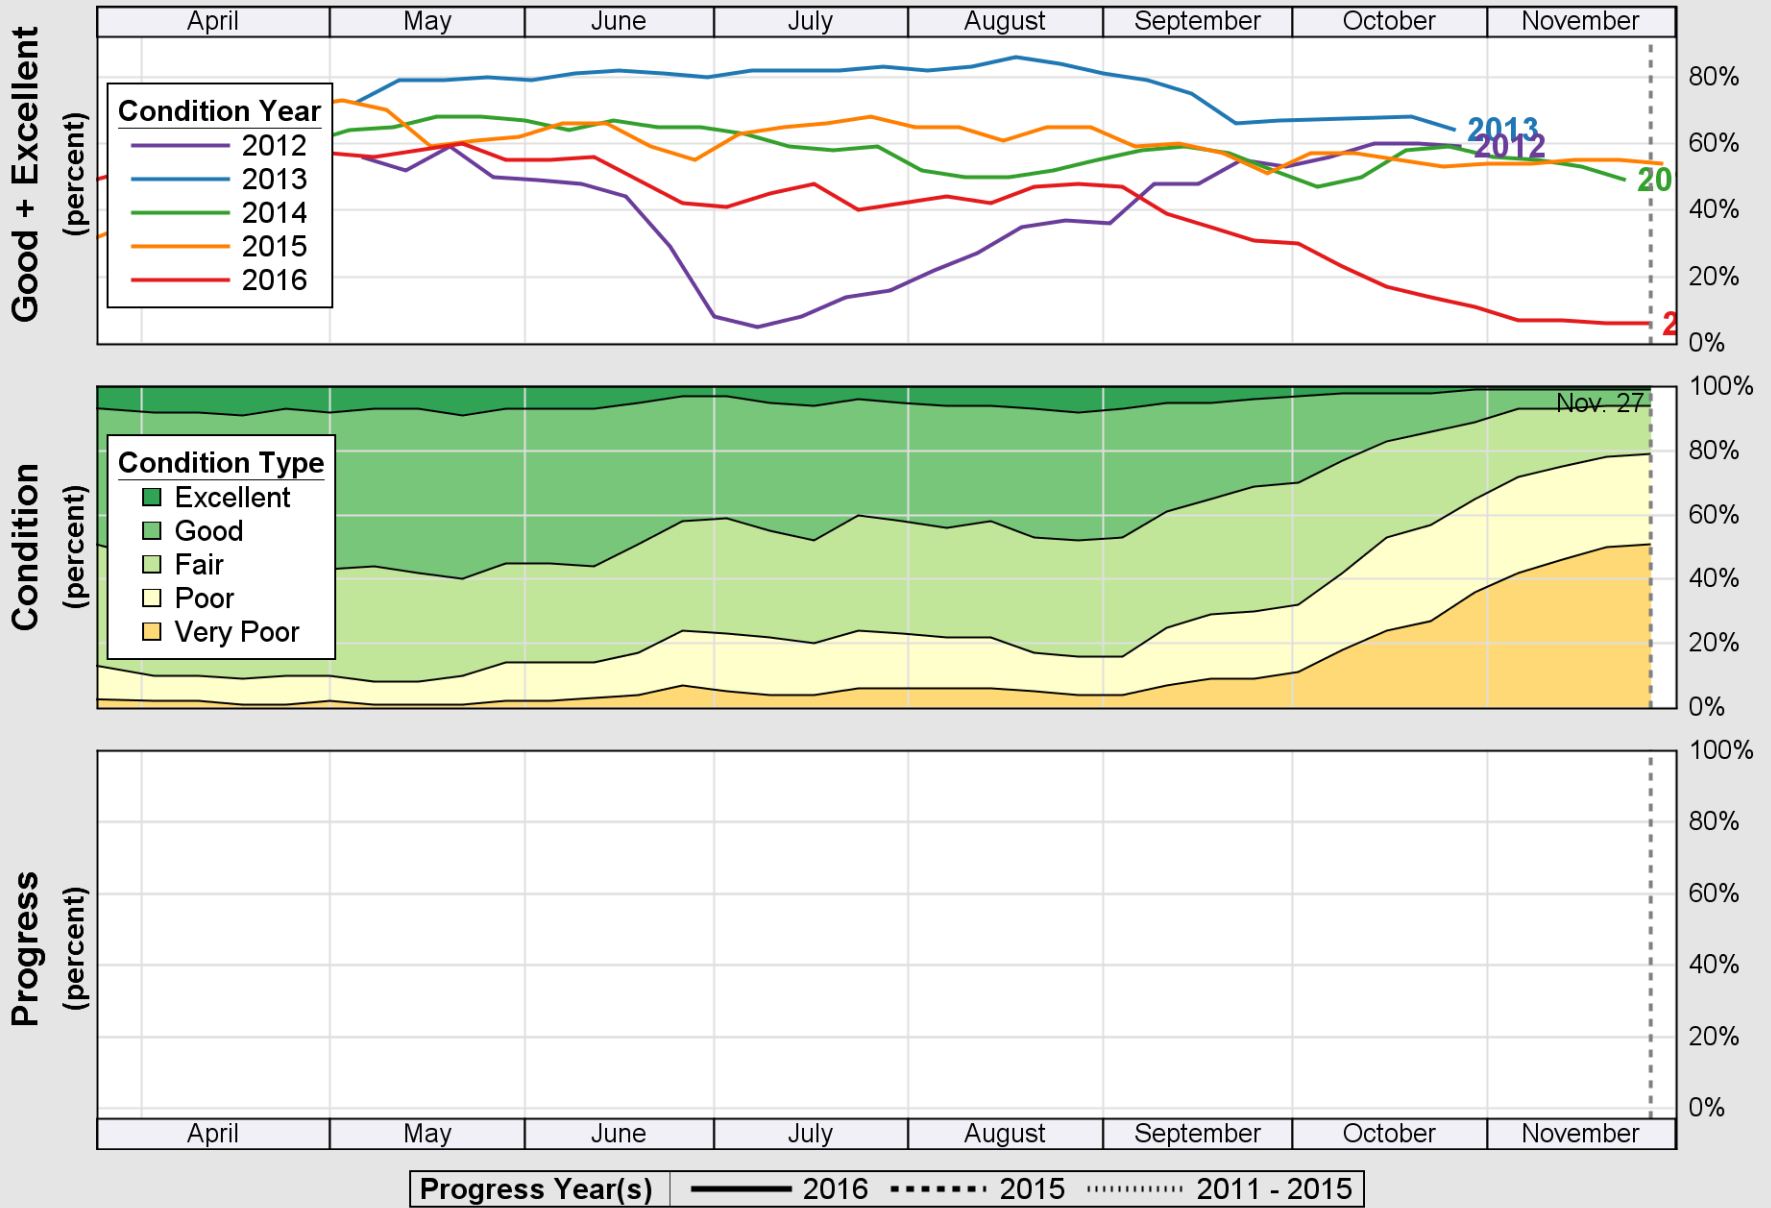

# Crop Progress and Condition: Corn in Tennessee , 2016

NASS

Source: National Agricultural Statistics Service (NASS), Crop Progress Report

USDA

# Crop Progress and Condition: Cotton in Tennessee, 2016

NASS

Source: National Agricultural Statistics Service (NASS), Crop Progress Report

USDA

# Crop Progress and Condition: Pasture and Range in Tennessee, 2016

NASS

Source: National Agricultural Statistics Service (NASS), Crop Progress Report

USDA