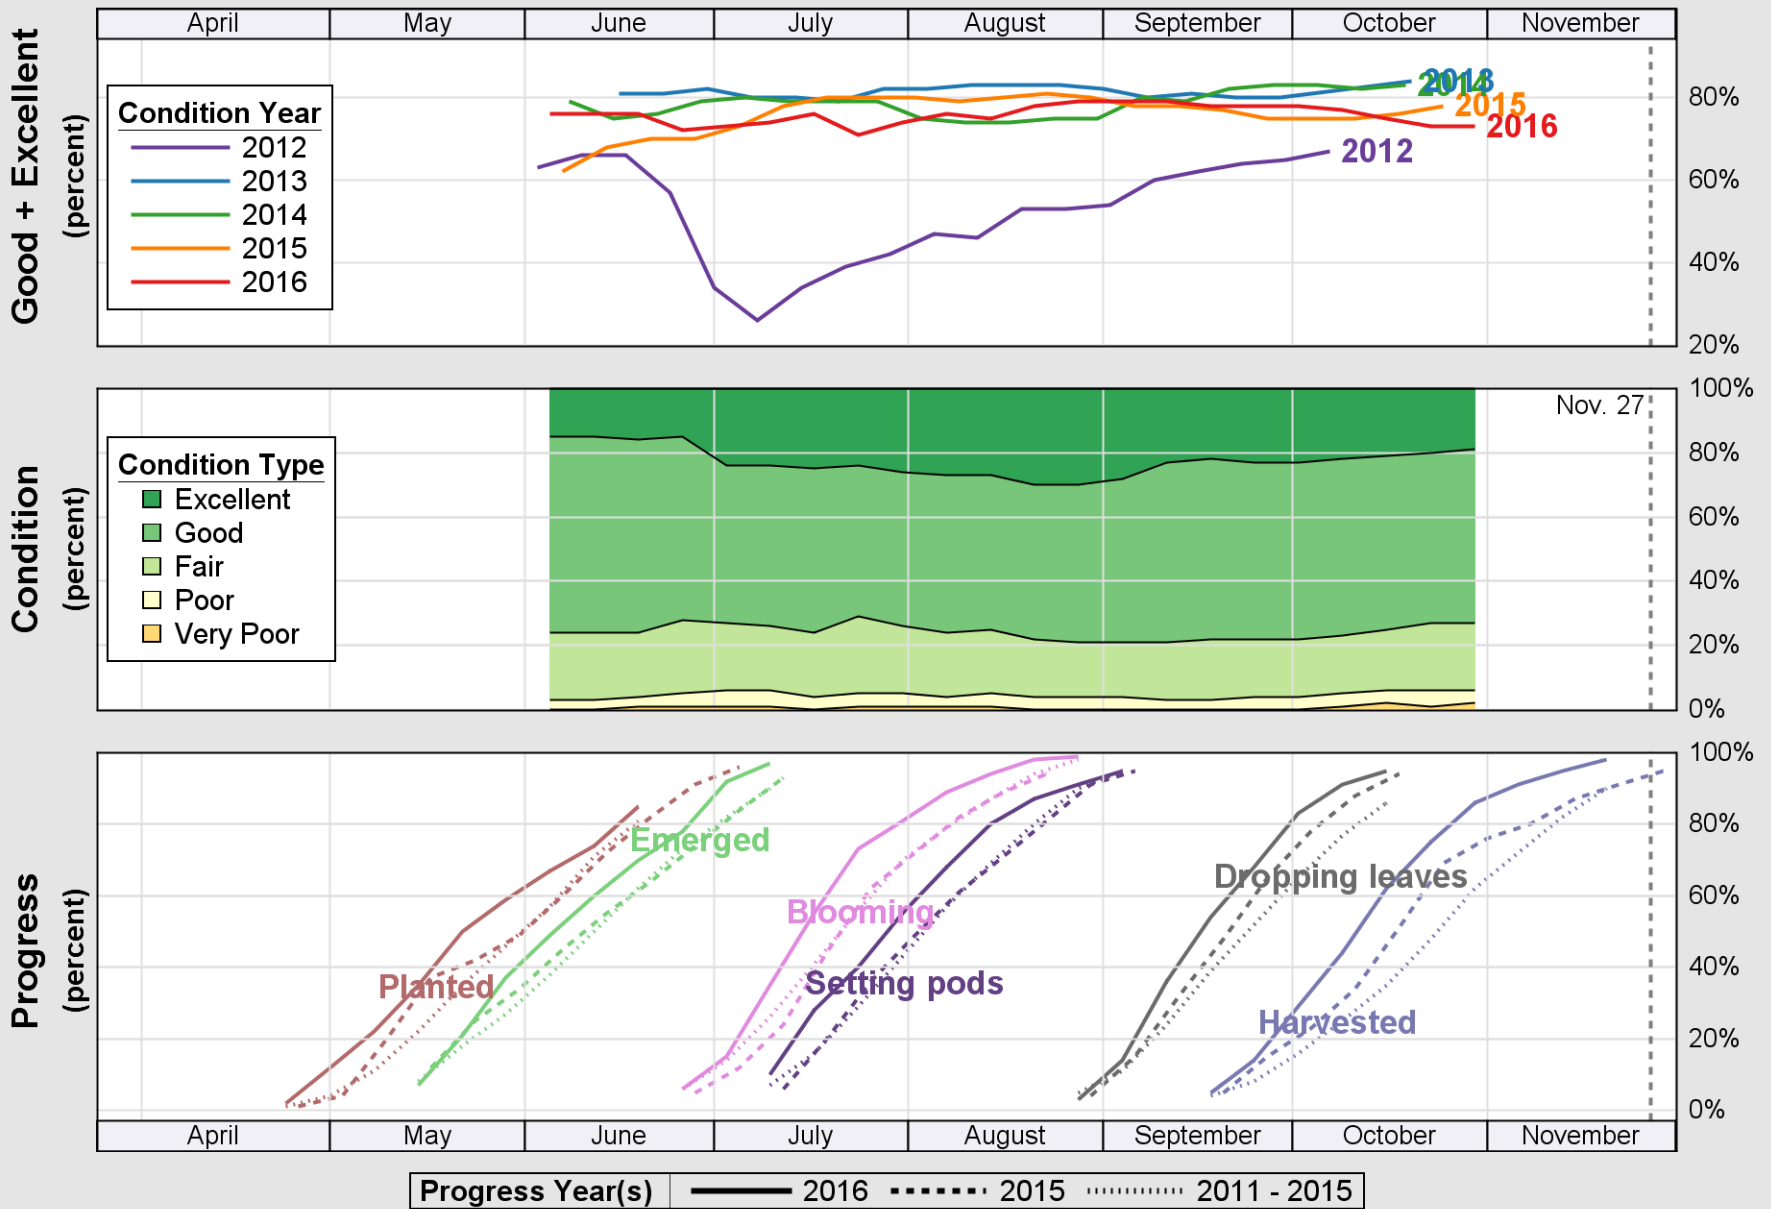

# Crop Progress and Condition: Pasture and Range in Tennessee, 2016

NASS

Source: National Agricultural Statistics Service (NASS), Crop Progress Report

USDA

# Crop Progress and Condition: Soybeans in Tennessee, 2016

NASS

Source: National Agricultural Statistics Service (NASS), Crop Progress Report

USDA

# Crop Progress and Condition: Winter Wheat in Tennessee , 2016

NASS

Source: National Agricultural Statistics Service (NASS), Crop Progress Report