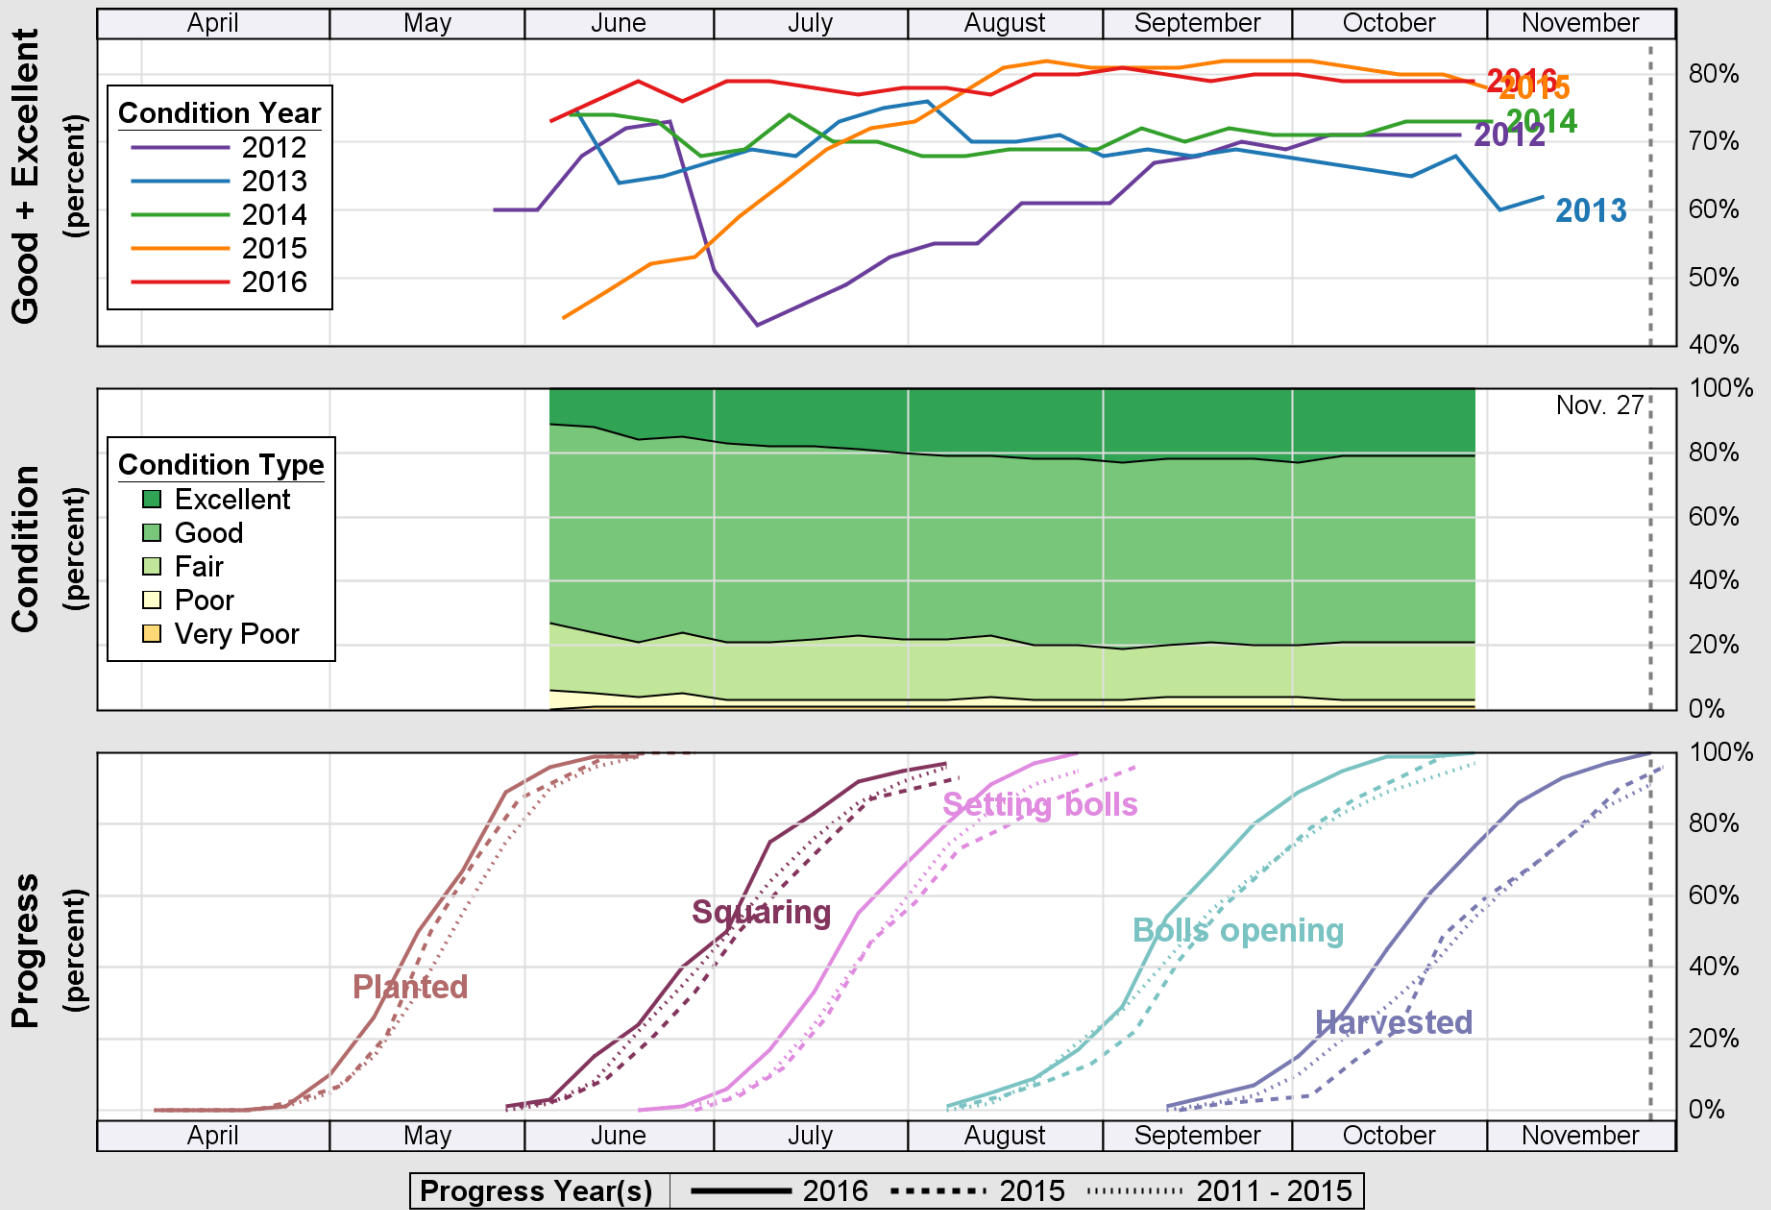

# Crop Progress and Condition: Corn in Tennessee , 2016

NASS

Source: National Agricultural Statistics Service (NASS), Crop Progress Report

USDA

# Crop Progress and Condition: Cotton in Tennessee, 2016

NASS

Source: National Agricultural Statistics Service (NASS), Crop Progress Report

USDA