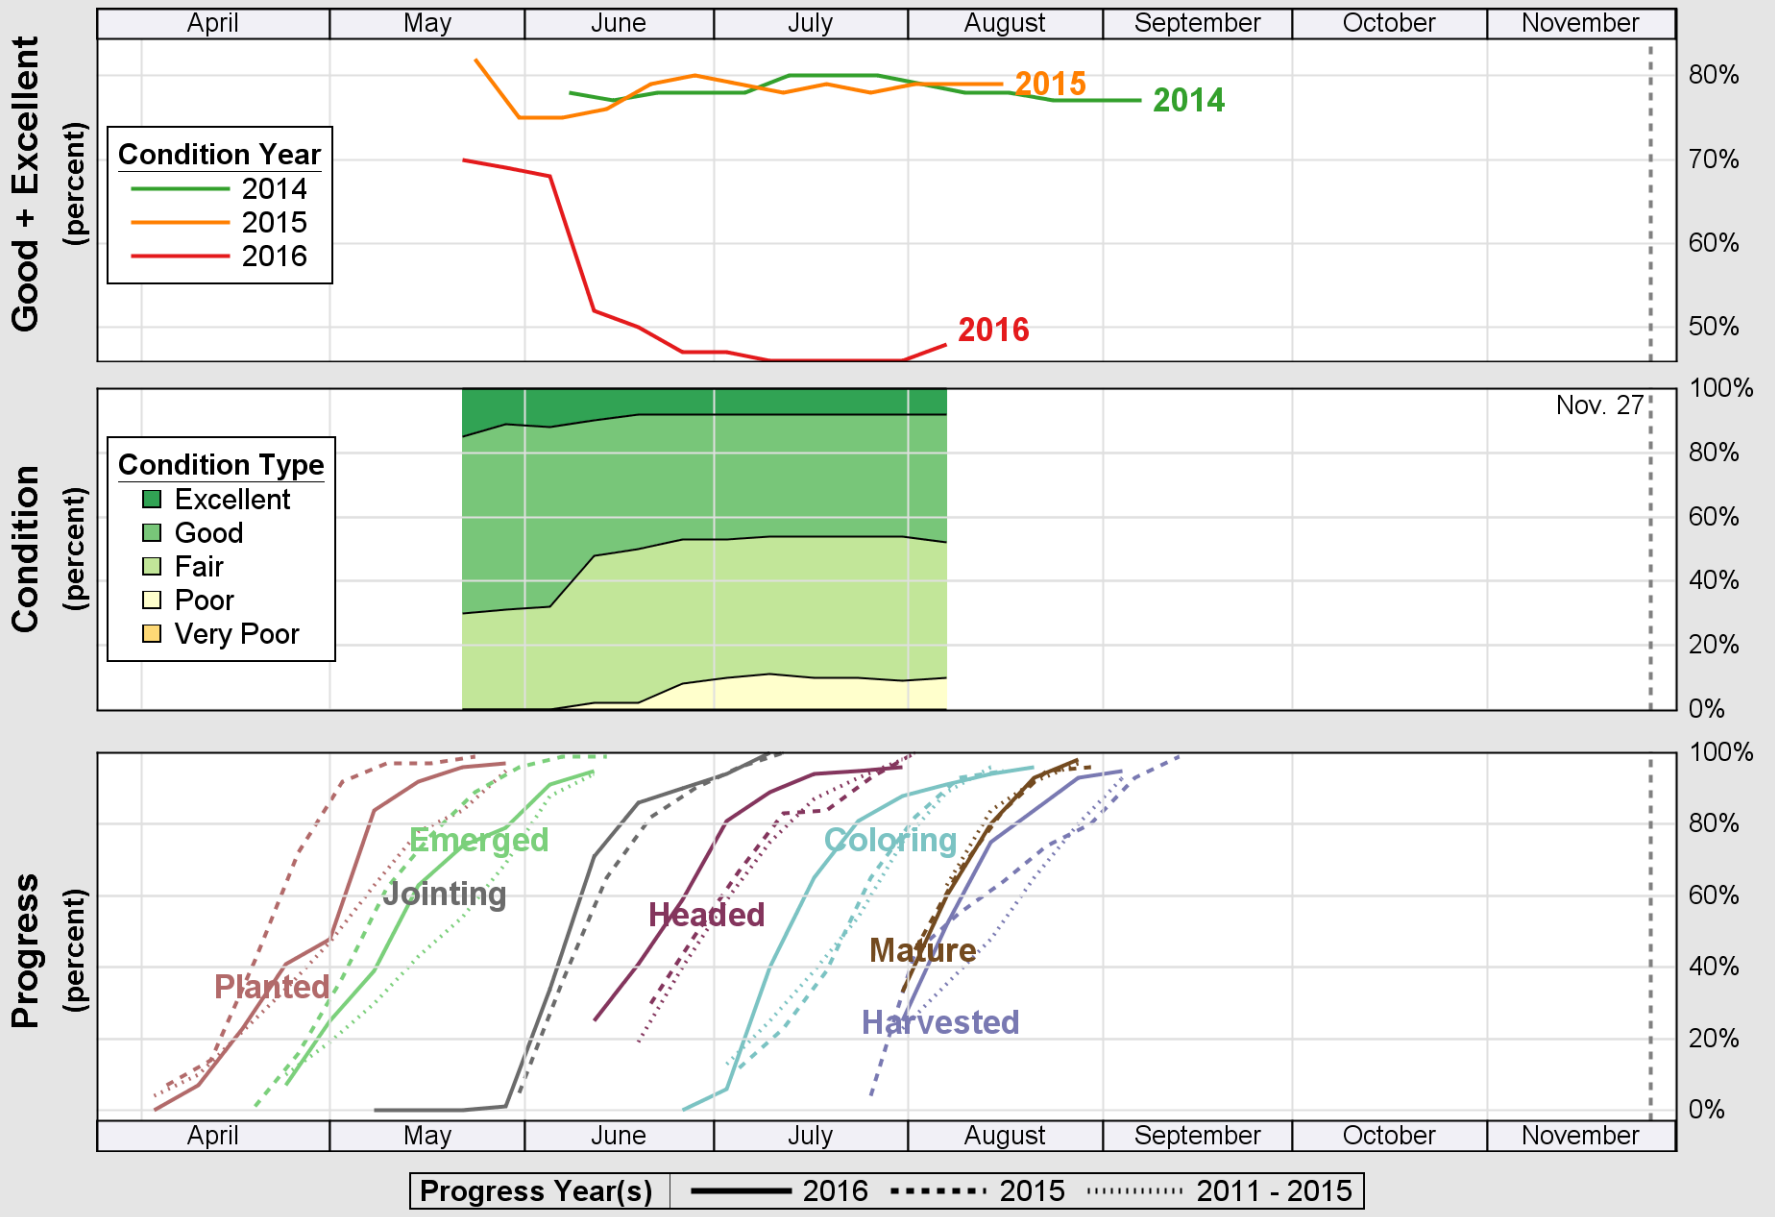

USDA

Crop Progress and Condition: Barley in South Dakota , 2016

NASS

Source: National Agricultural Statistics Service (NASS), Crop Progress Report

USDA

Crop Progress and Condition: Corn in South Dakota , 2016

NASS

Source: National Agricultural Statistics Service (NASS), Crop Progress Report

USDA

Crop Progress and Condition: Oats in South Dakota , 2016

NASS

Source: National Agricultural Statistics Service (NASS), Crop Progress Report