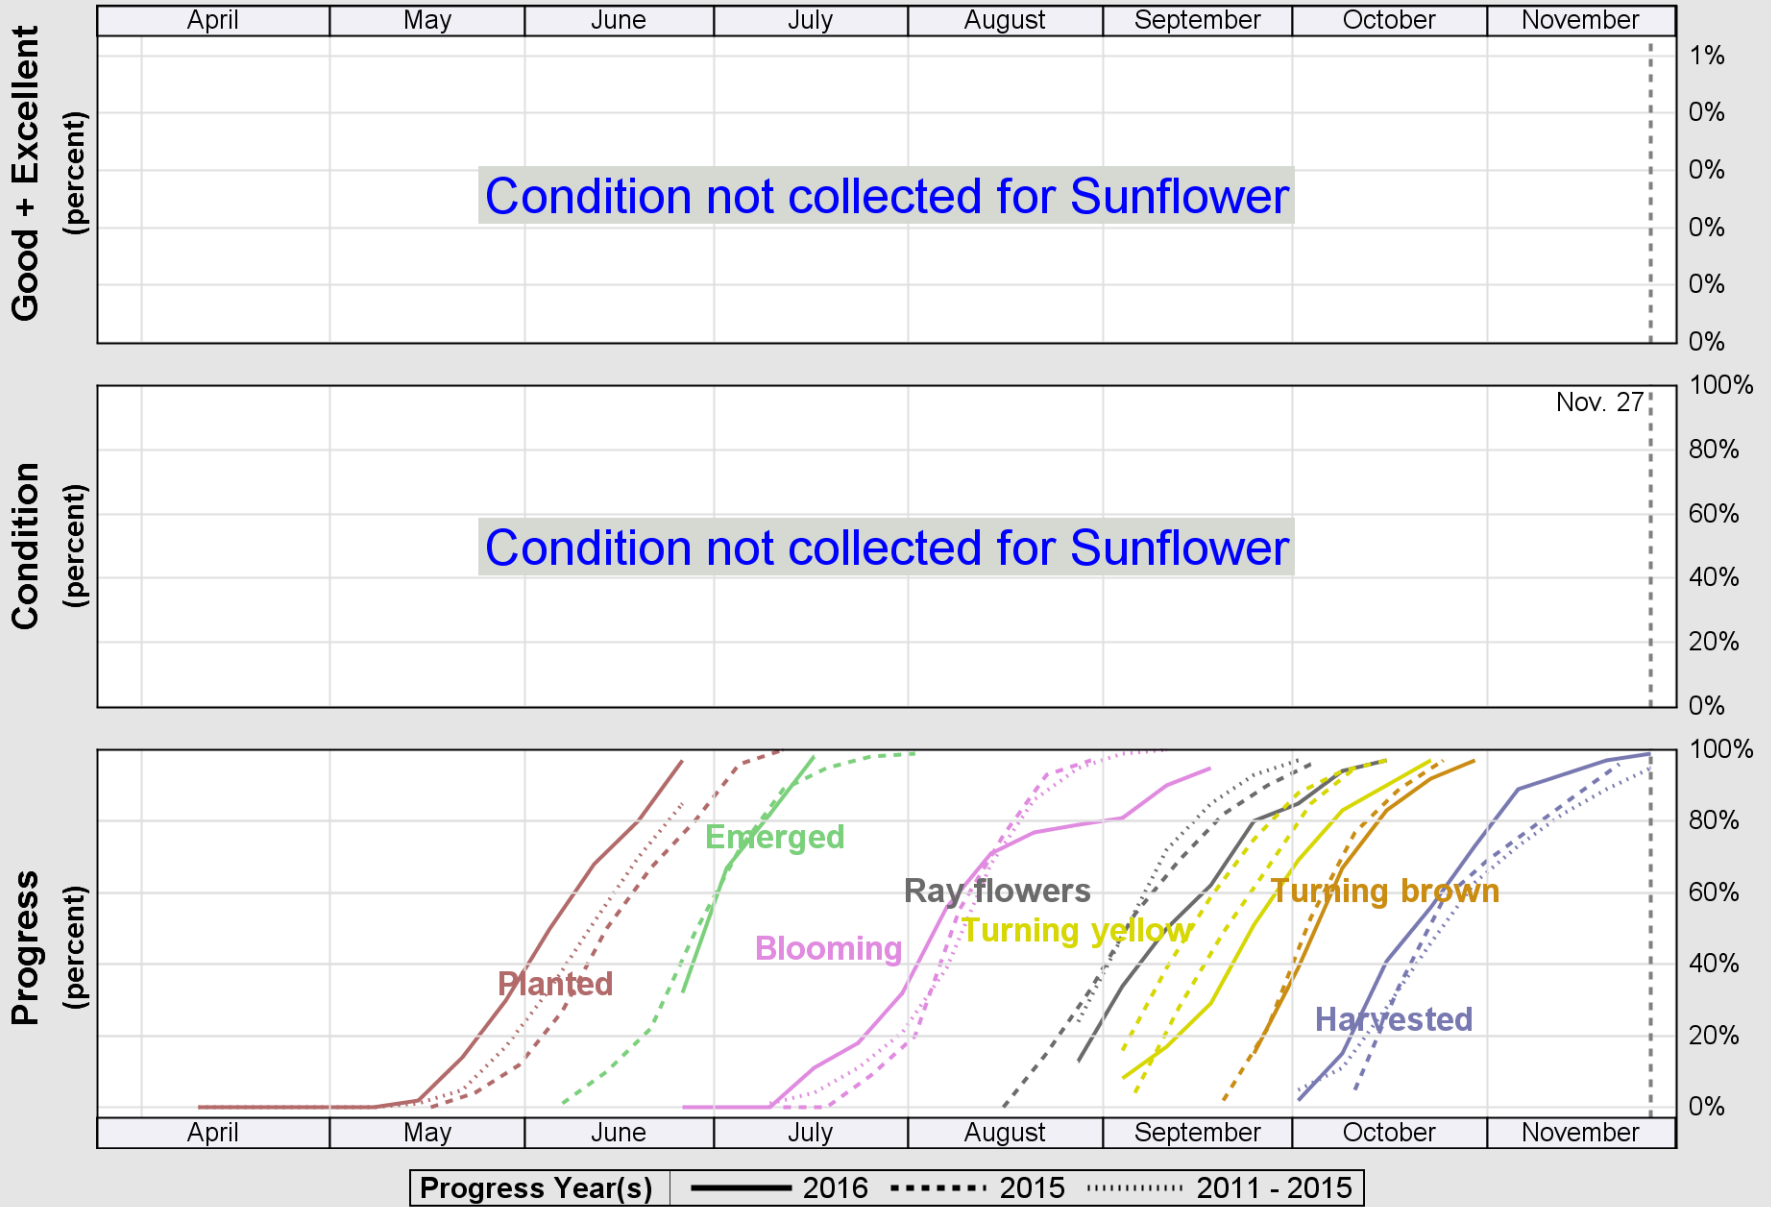

NASS

Source: National Agricultural Statistics Service (NASS), Crop Progress Report

USDA

Crop Progress and Condition: Soybeans in South Dakota , 2016

NASS

Source: National Agricultural Statistics Service (NASS), Crop Progress Report

USDA

Crop Progress and Condition: Spring Wheat in South Dakota , 2016

NASS

Source: National Agricultural Statistics Service (NASS), Crop Progress Report

USDA

Crop Progress and Condition: Sunflower in South Dakota , 2016

NASS

Source: National Agricultural Statistics Service (NASS), Crop Progress Report

USDA

Crop Progress and Condition: Winter Wheat in South Dakota , 2016

NASS

Source: National Agricultural Statistics Service (NASS), Crop Progress Report