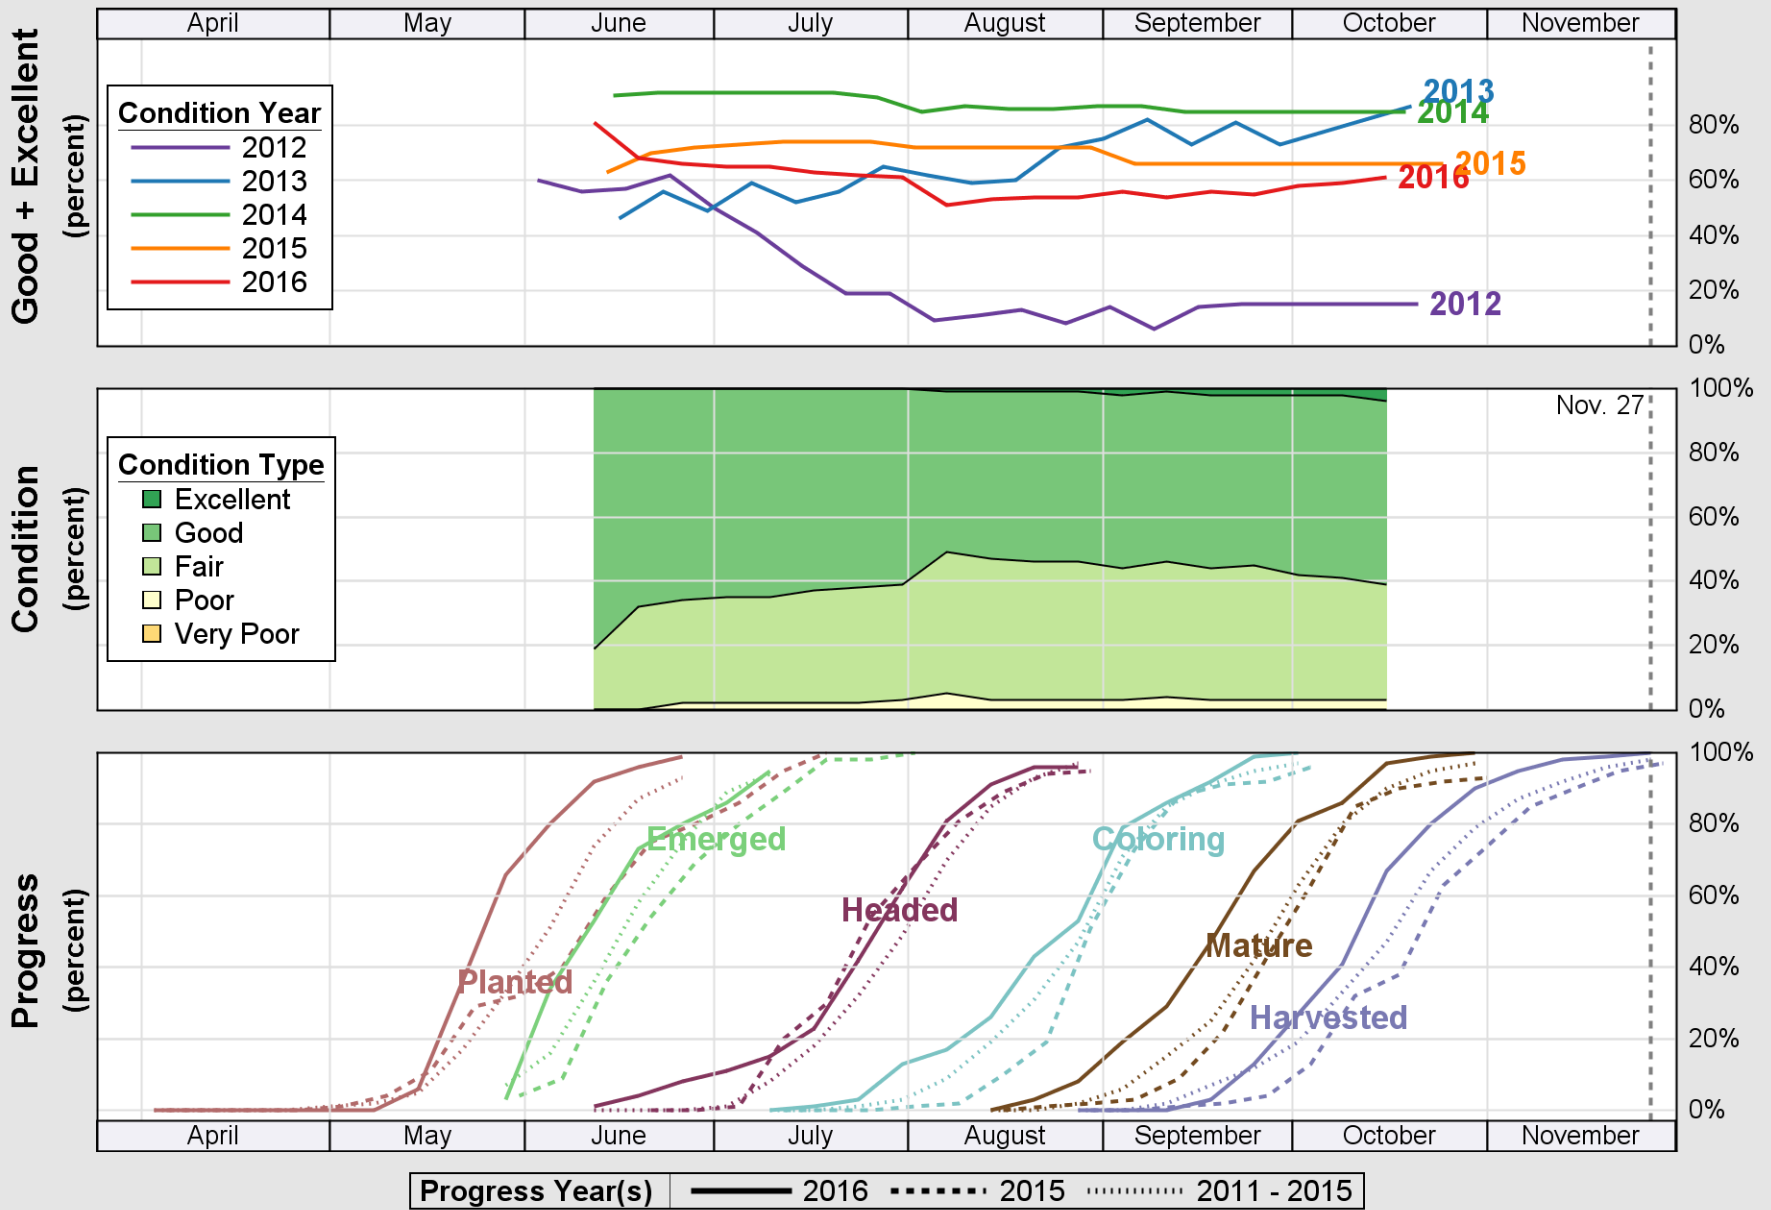

USDA Crop Progress and Condition: Pasture and Range in South Dakota , 2016 NASS

Source: National Agricultural Statistics Service (NASS), Crop Progress Report

USDA

Crop Progress and Condition: Sorghum in South Dakota , 2016

NASS

Source: National Agricultural Statistics Service (NASS), Crop Progress Report

USDA

Crop Progress and Condition: Soybeans in South Dakota , 2016

NASS

Source: National Agricultural Statistics Service (NASS), Crop Progress Report