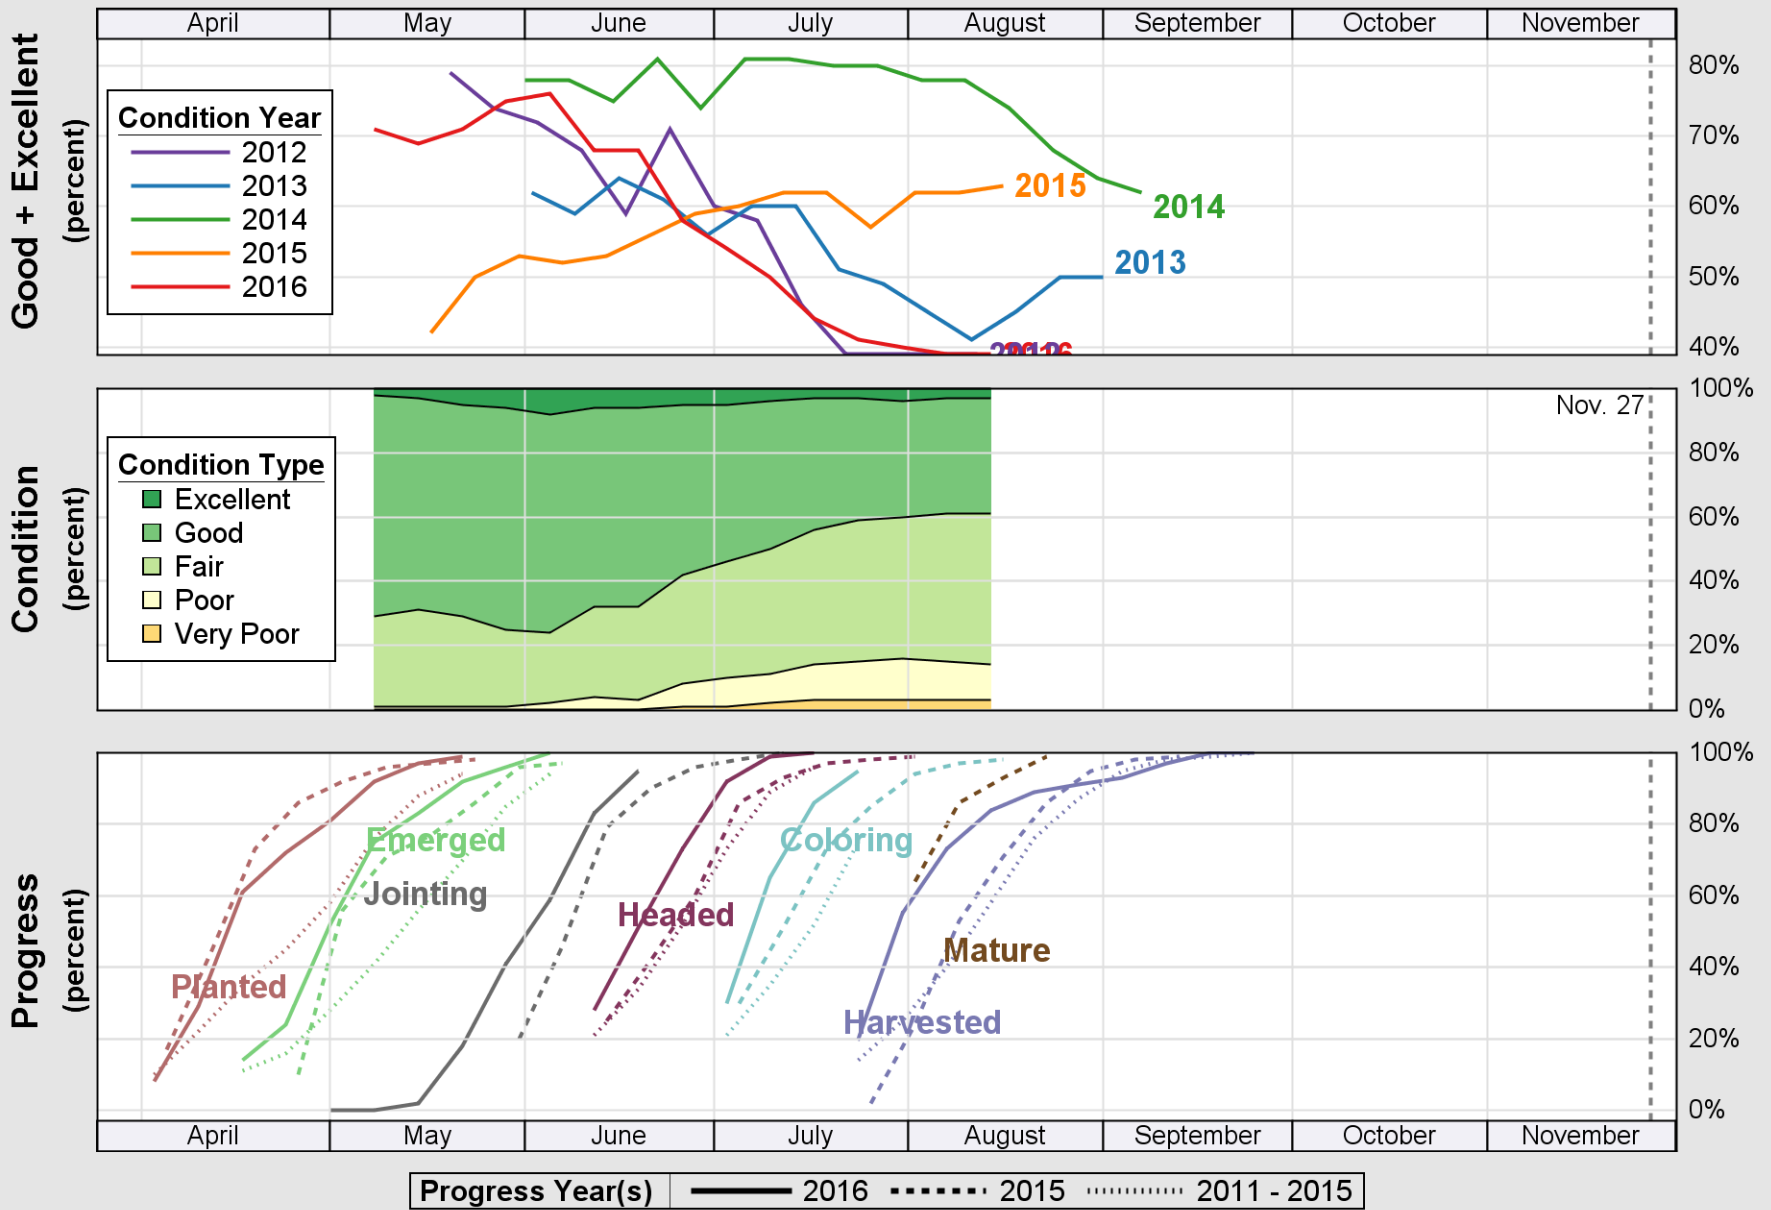

USDA Crop Progress and Condition: Pasture and Range in South Dakota , 2016 NASS

Source: National Agricultural Statistics Service (NASS), Crop Progress Report

USDA

Crop Progress and Condition: Sorghum in South Dakota , 2016

NASS

Source: National Agricultural Statistics Service (NASS), Crop Progress Report

USDA

Crop Progress and Condition: Soybeans in South Dakota , 2016

NASS

Source: National Agricultural Statistics Service (NASS), Crop Progress Report

USDA

Crop Progress and Condition: Spring Wheat in South Dakota , 2016

NASS

Source: National Agricultural Statistics Service (NASS), Crop Progress Report

USDA

Crop Progress and Condition: Sunflower in South Dakota , 2016