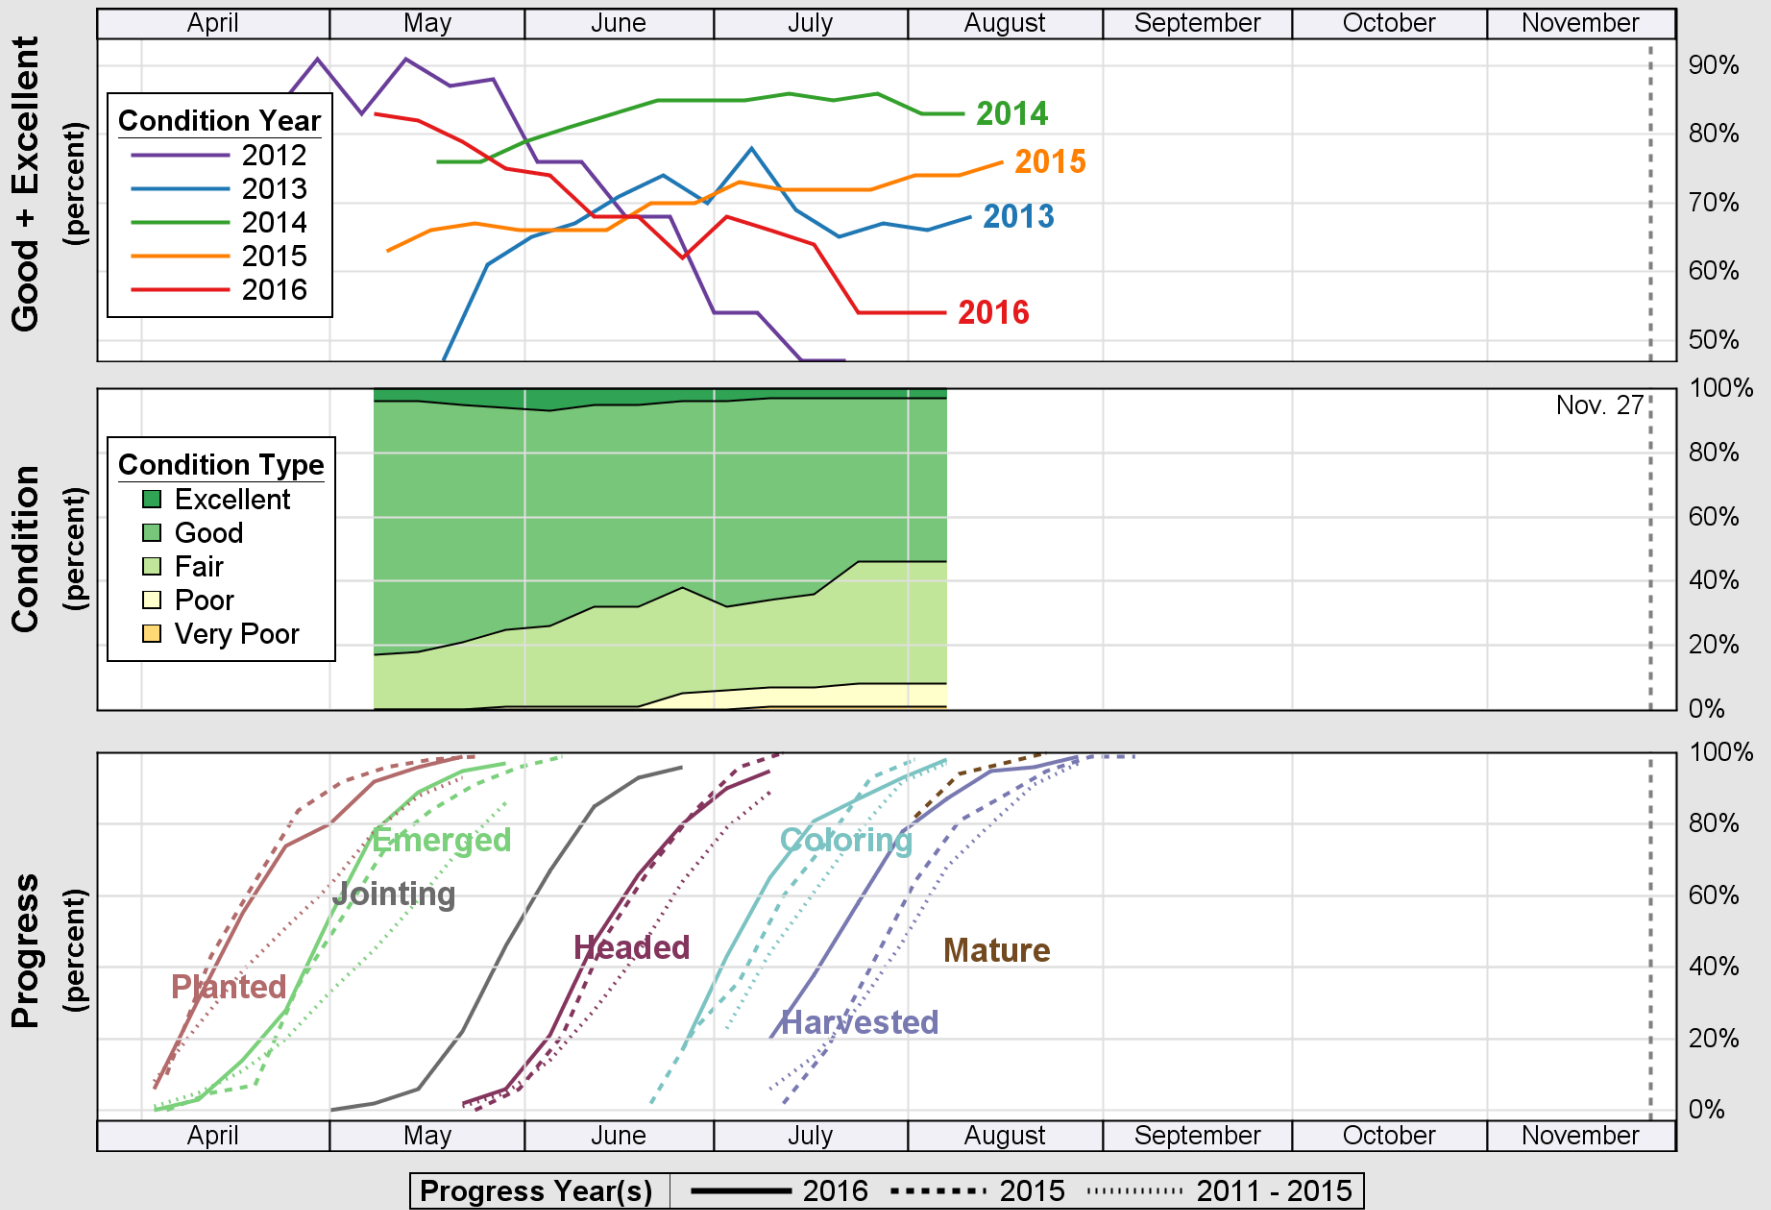

USDA

Crop Progress and Condition: Barley in South Dakota , 2016

NASS

Source: National Agricultural Statistics Service (NASS), Crop Progress Report

USDA

Crop Progress and Condition: Corn in South Dakota , 2016

NASS

Source: National Agricultural Statistics Service (NASS), Crop Progress Report

USDA

Crop Progress and Condition: Oats in South Dakota , 2016

NASS

Source: National Agricultural Statistics Service (NASS), Crop Progress Report

USDA Crop Progress and Condition: Pasture and Range in South Dakota , 2016 NASS

Source: National Agricultural Statistics Service (NASS), Crop Progress Report

USDA

Crop Progress and Condition: Sorghum in South Dakota , 2016