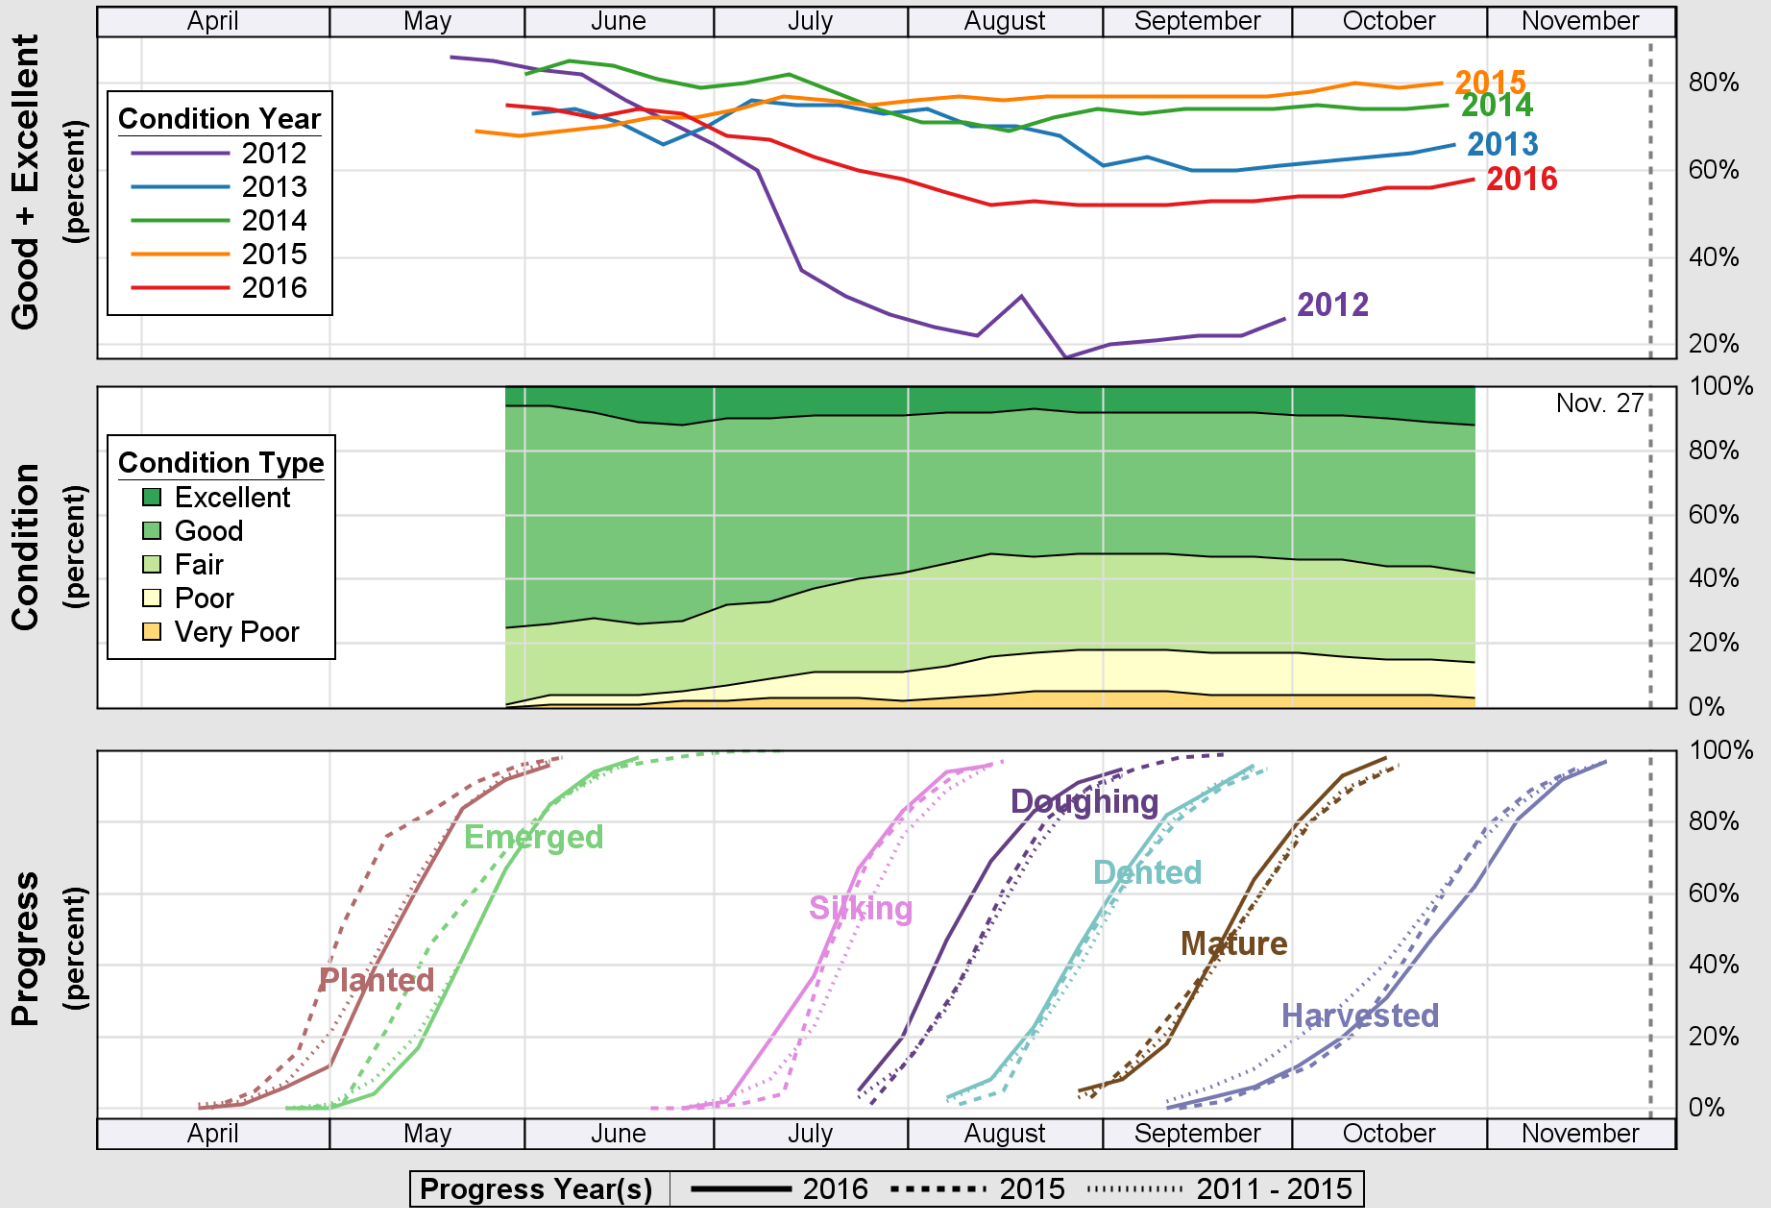

USDA

Crop Progress and Condition: Barley in South Dakota , 2016

NASS

Source: National Agricultural Statistics Service (NASS), Crop Progress Report

USDA

Crop Progress and Condition: Corn in South Dakota , 2016

NASS

Source: National Agricultural Statistics Service (NASS), Crop Progress Report

USDA

Crop Progress and Condition: Oats in South Dakota , 2016

NASS

Source: National Agricultural Statistics Service (NASS), Crop Progress Report

USDA Crop Progress and Condition: Pasture and Range in South Dakota , 2016 NASS

Source: National Agricultural Statistics Service (NASS), Crop Progress Report

USDA

Crop Progress and Condition: Sorghum in South Dakota , 2016