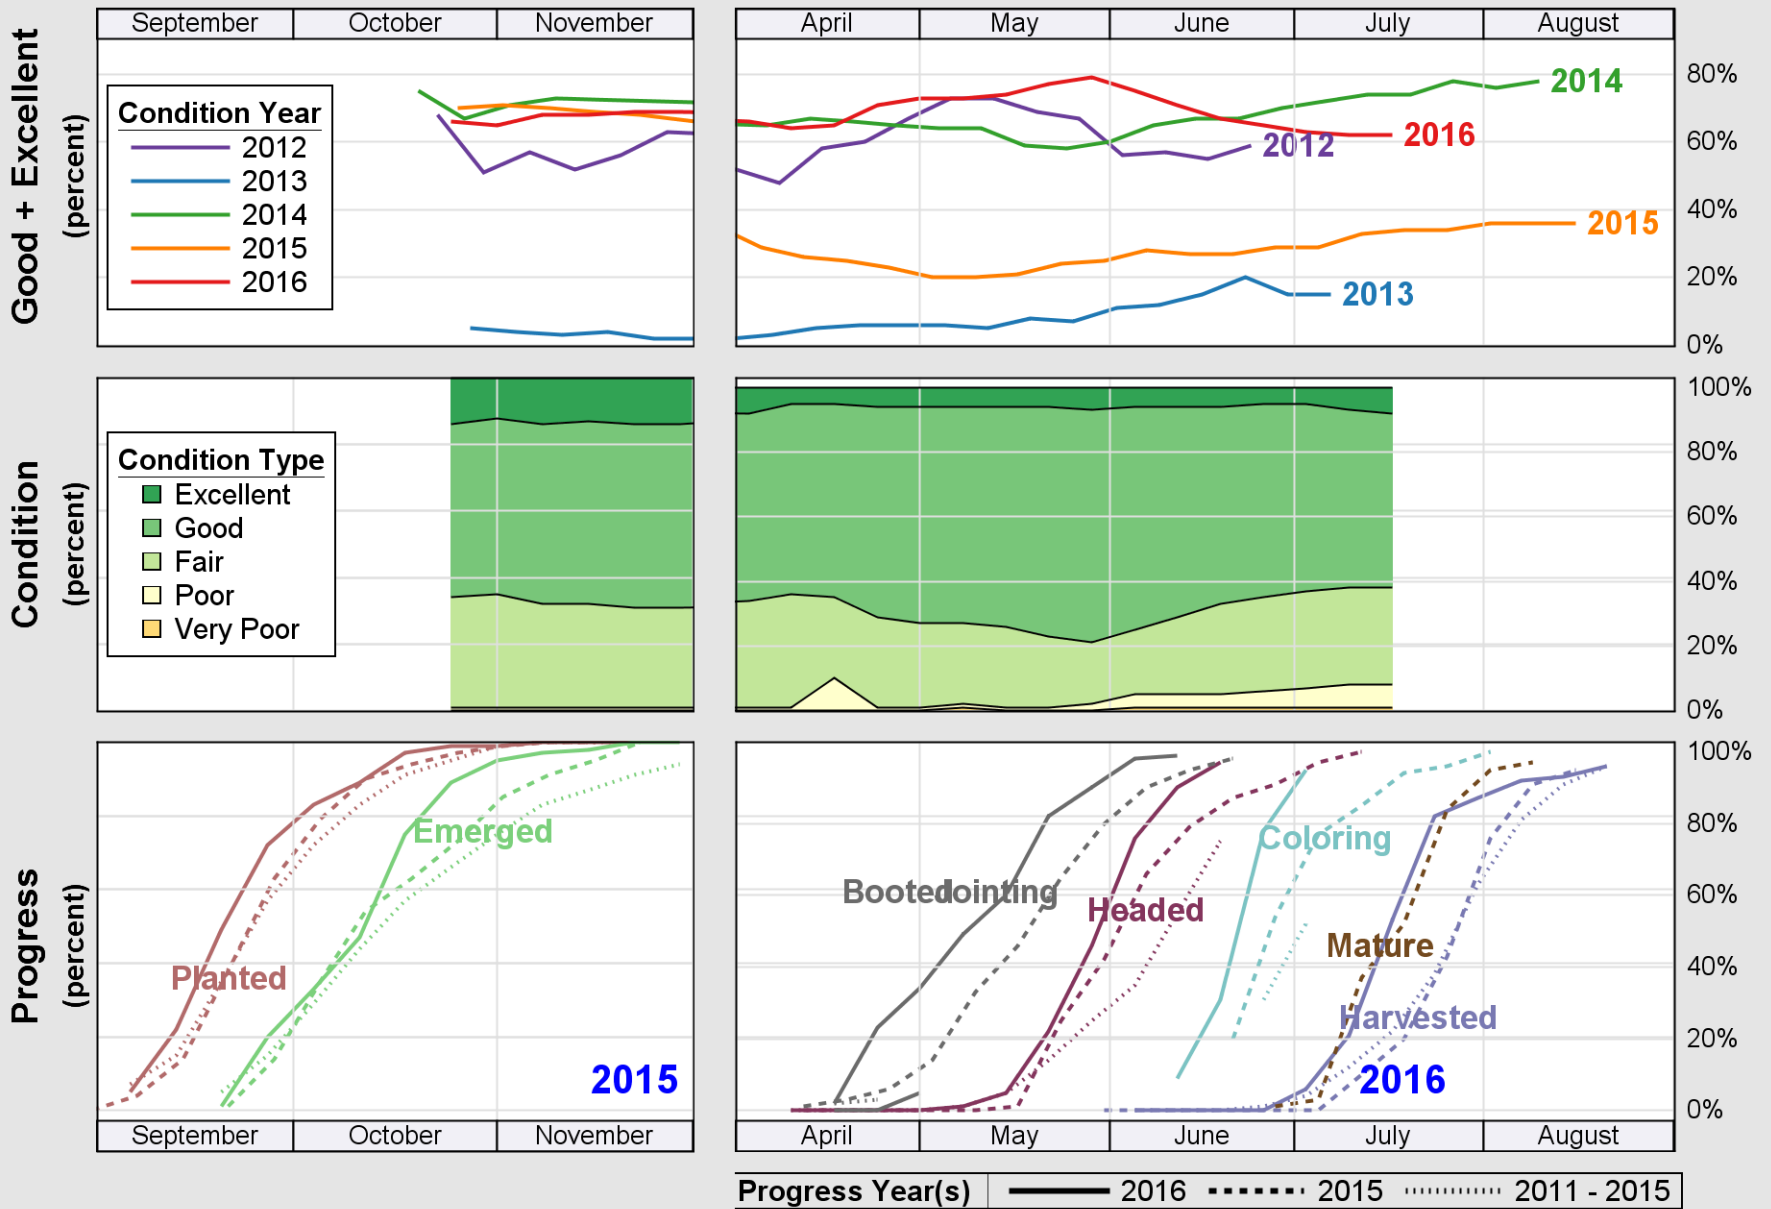

USDA

Crop Progress and Condition: Spring Wheat in South Dakota , 2016

NASS

Source: National Agricultural Statistics Service (NASS), Crop Progress Report

USDA

Crop Progress and Condition: Sunflower in South Dakota , 2016

NASS

Source: National Agricultural Statistics Service (NASS), Crop Progress Report

USDA

Crop Progress and Condition: Winter Wheat in South Dakota , 2016

NASS

Source: National Agricultural Statistics Service (NASS), Crop Progress Report