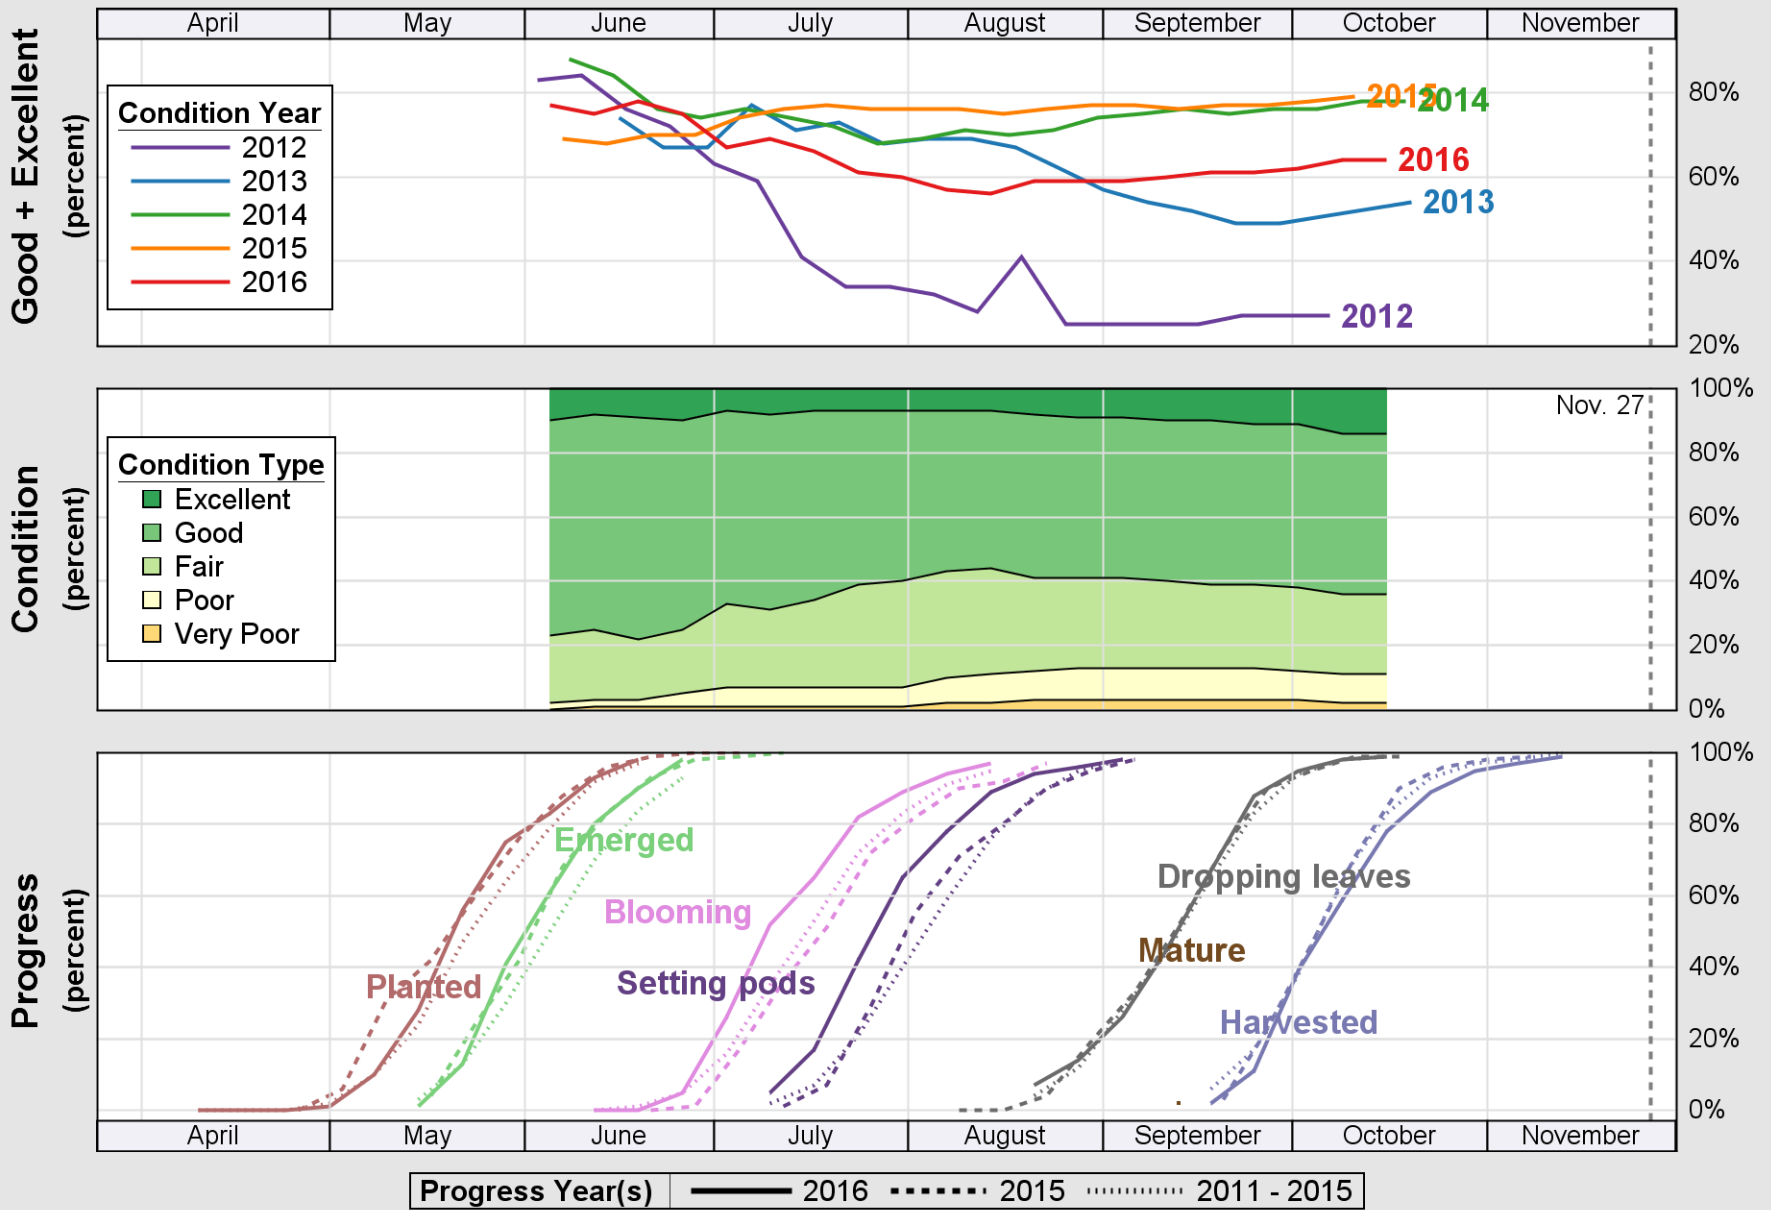

USDA Crop Progress and Condition: Pasture and Range in South Dakota , 2016 NASS

Source: National Agricultural Statistics Service (NASS), Crop Progress Report

USDA

Crop Progress and Condition: Sorghum in South Dakota , 2016

NASS

Source: National Agricultural Statistics Service (NASS), Crop Progress Report

USDA

Crop Progress and Condition: Soybeans in South Dakota , 2016

NASS

Source: National Agricultural Statistics Service (NASS), Crop Progress Report

USDA

Crop Progress and Condition: Spring Wheat in South Dakota , 2016

NASS

Source: National Agricultural Statistics Service (NASS), Crop Progress Report

USDA

Crop Progress and Condition: Sunflower in South Dakota , 2016