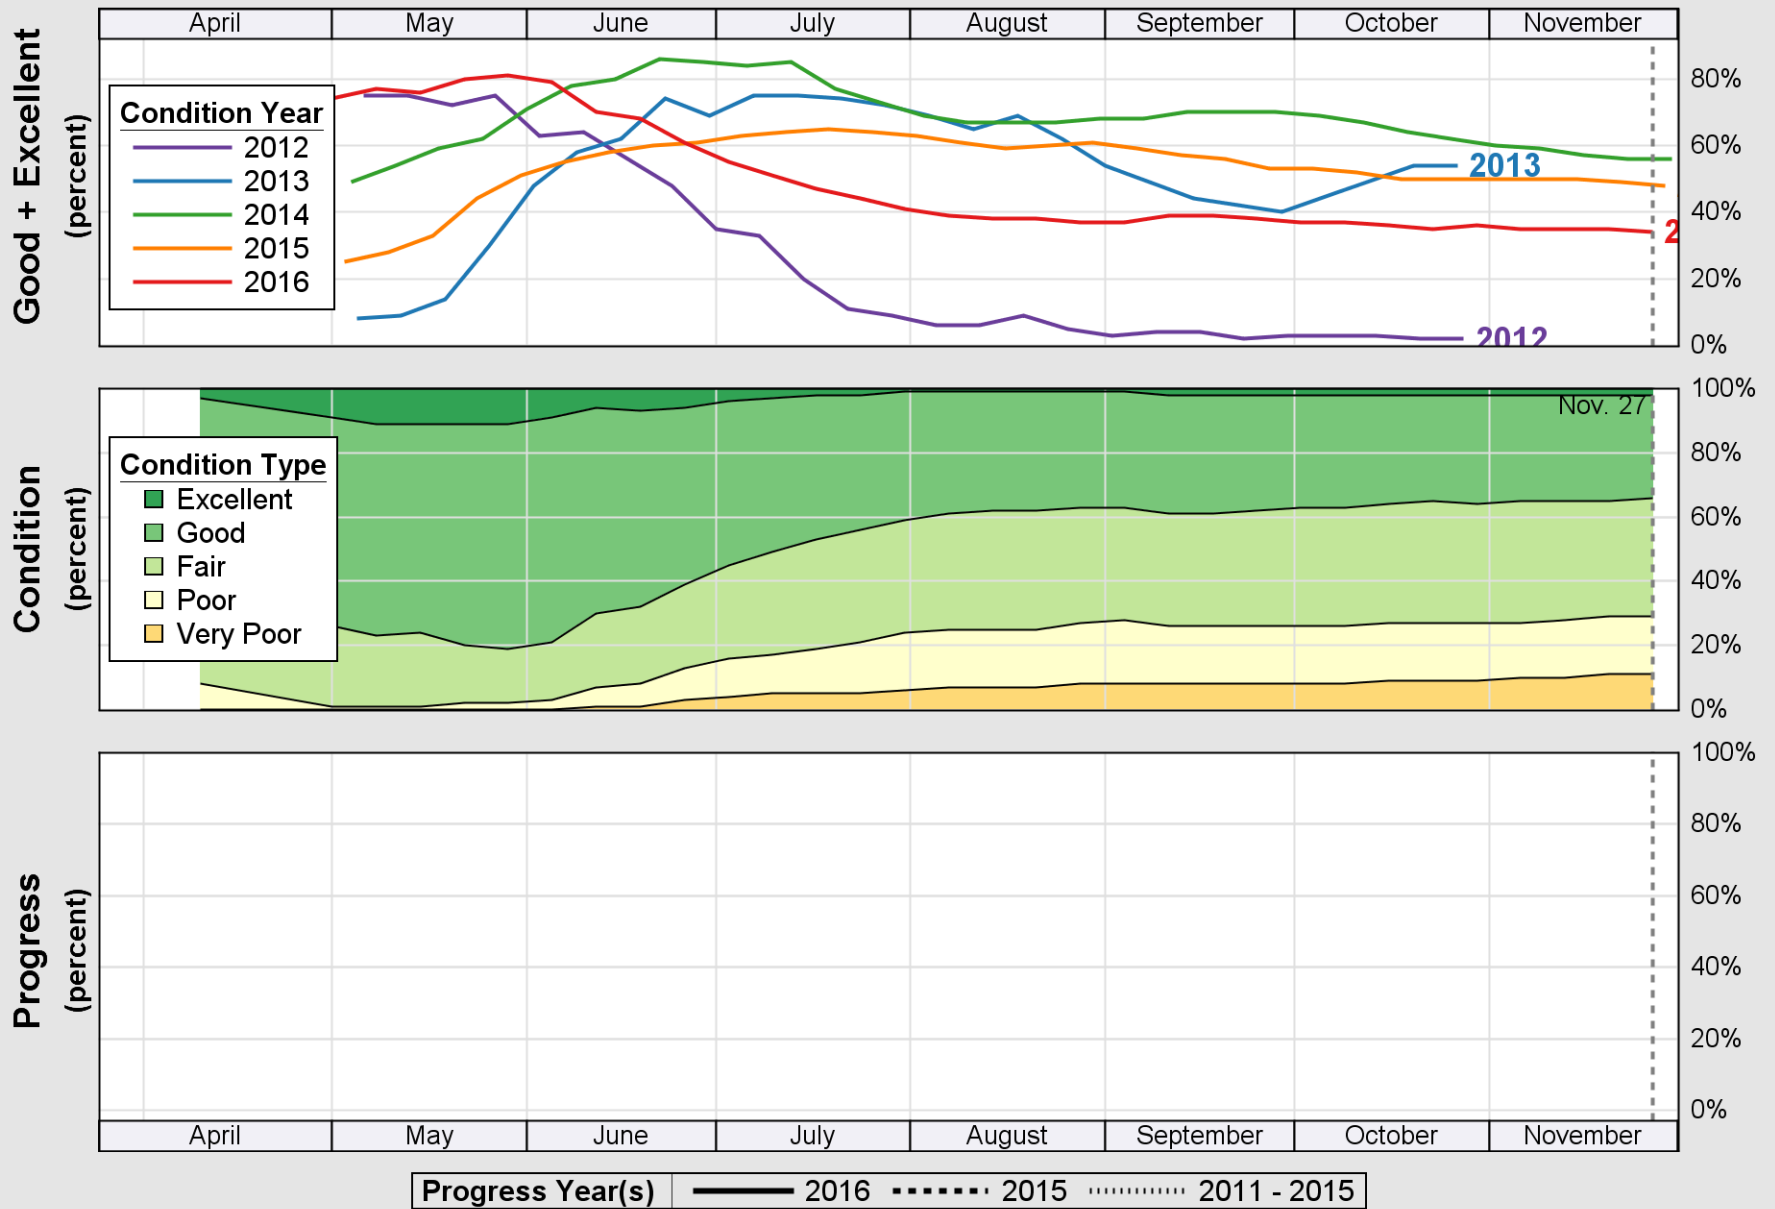

USDA

Crop Progress and Condition: Barley in South Dakota , 2016

NASS

Source: National Agricultural Statistics Service (NASS), Crop Progress Report

USDA

Crop Progress and Condition: Corn in South Dakota , 2016

NASS

Source: National Agricultural Statistics Service (NASS), Crop Progress Report

USDA

Crop Progress and Condition: Oats in South Dakota , 2016

NASS

Source: National Agricultural Statistics Service (NASS), Crop Progress Report

USDA Crop Progress and Condition: Pasture and Range in South Dakota , 2016 NASS

Source: National Agricultural Statistics Service (NASS), Crop Progress Report

USDA

Crop Progress and Condition: Sorghum in South Dakota , 2016