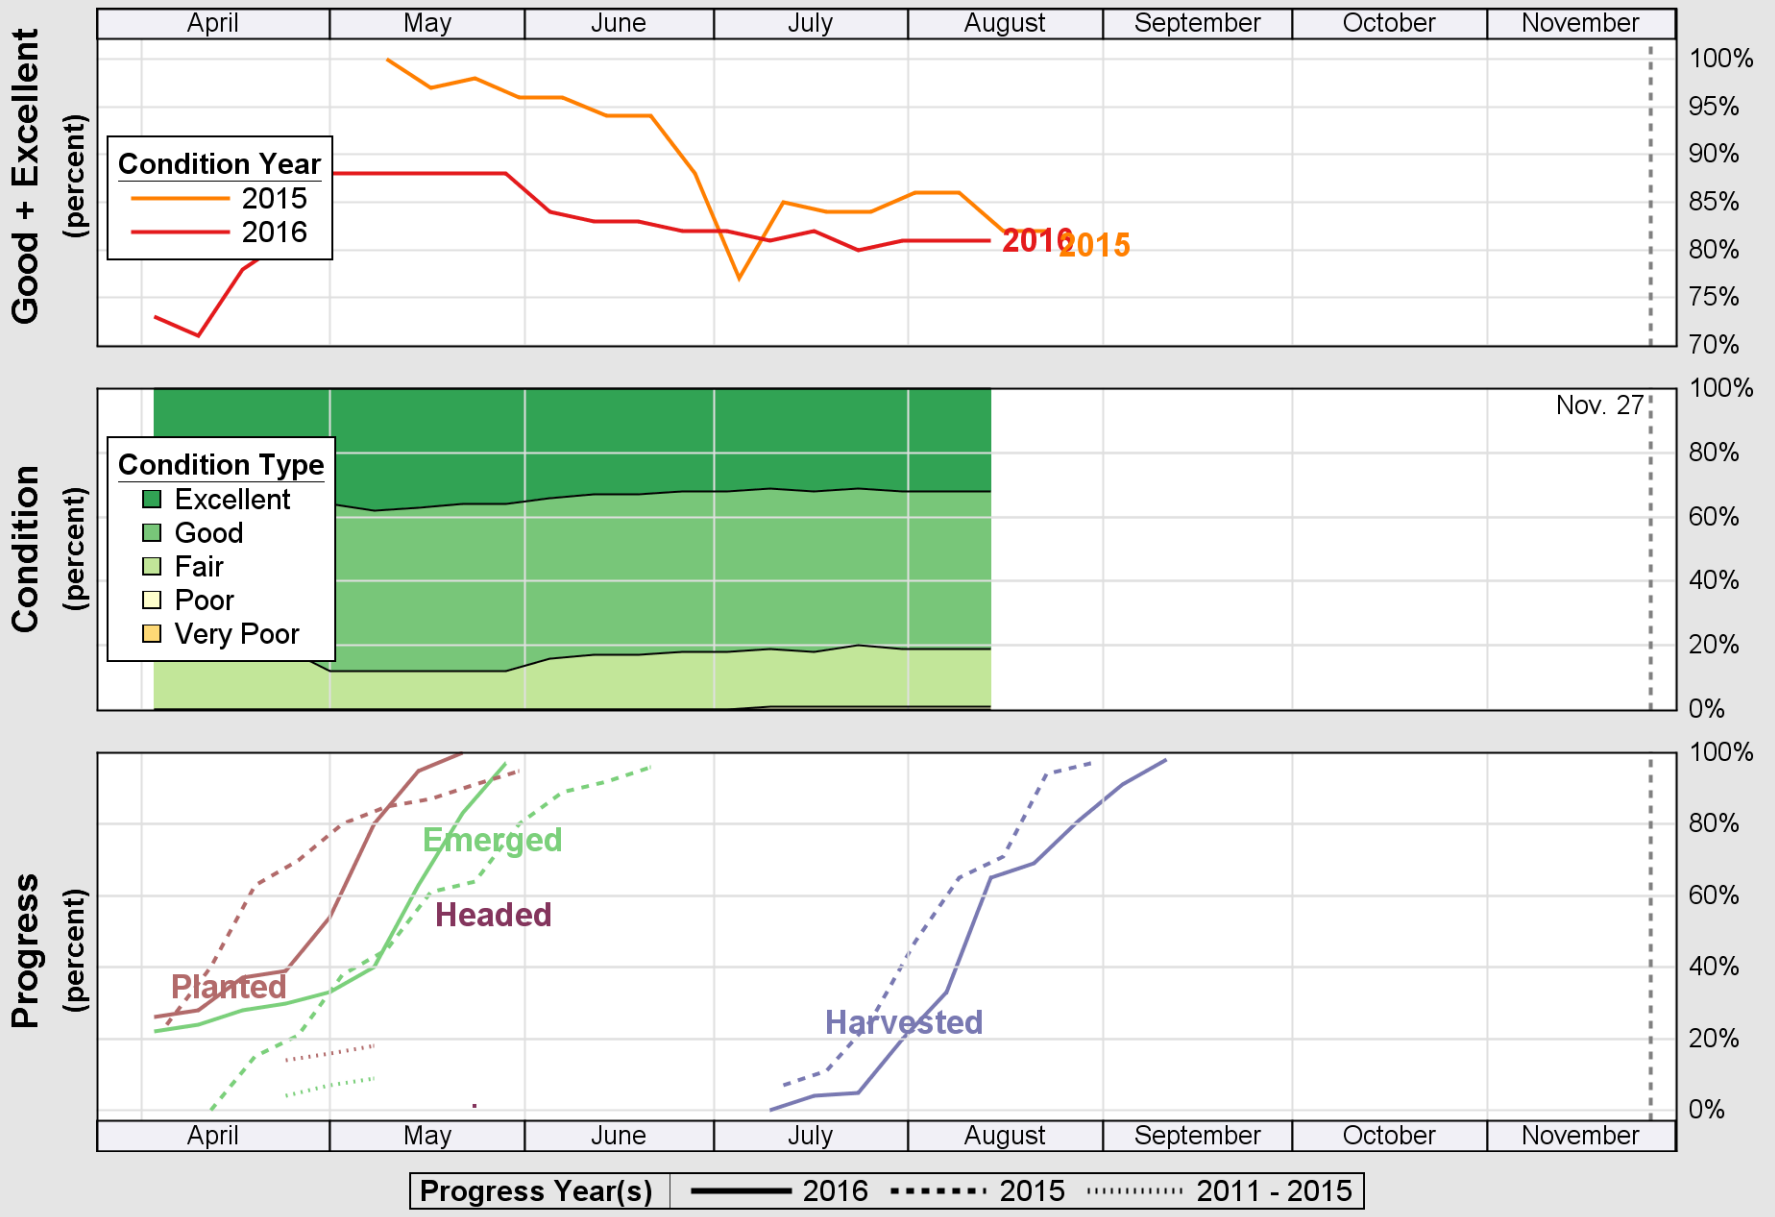

USDA

Crop Progress and Condition: Barley in Oregon , 2016

NASS

Source: National Agricultural Statistics Service (NASS), Crop Progress Report

USDA

Crop Progress and Condition: Corn in Oregon , 2016

NASS

Source: National Agricultural Statistics Service (NASS), Crop Progress Report

USDA

Crop Progress and Condition: Oats in Oregon , 2016

NASS

Source: National Agricultural Statistics Service (NASS), Crop Progress Report

USDA

Crop Progress and Condition: Pasture and Range in Oregon , 2016

NASS

Source: National Agricultural Statistics Service (NASS), Crop Progress Report

USDA

Crop Progress and Condition: Spring Wheat in Oregon , 2016

NASS

Source: National Agricultural Statistics Service (NASS), Crop Progress Report