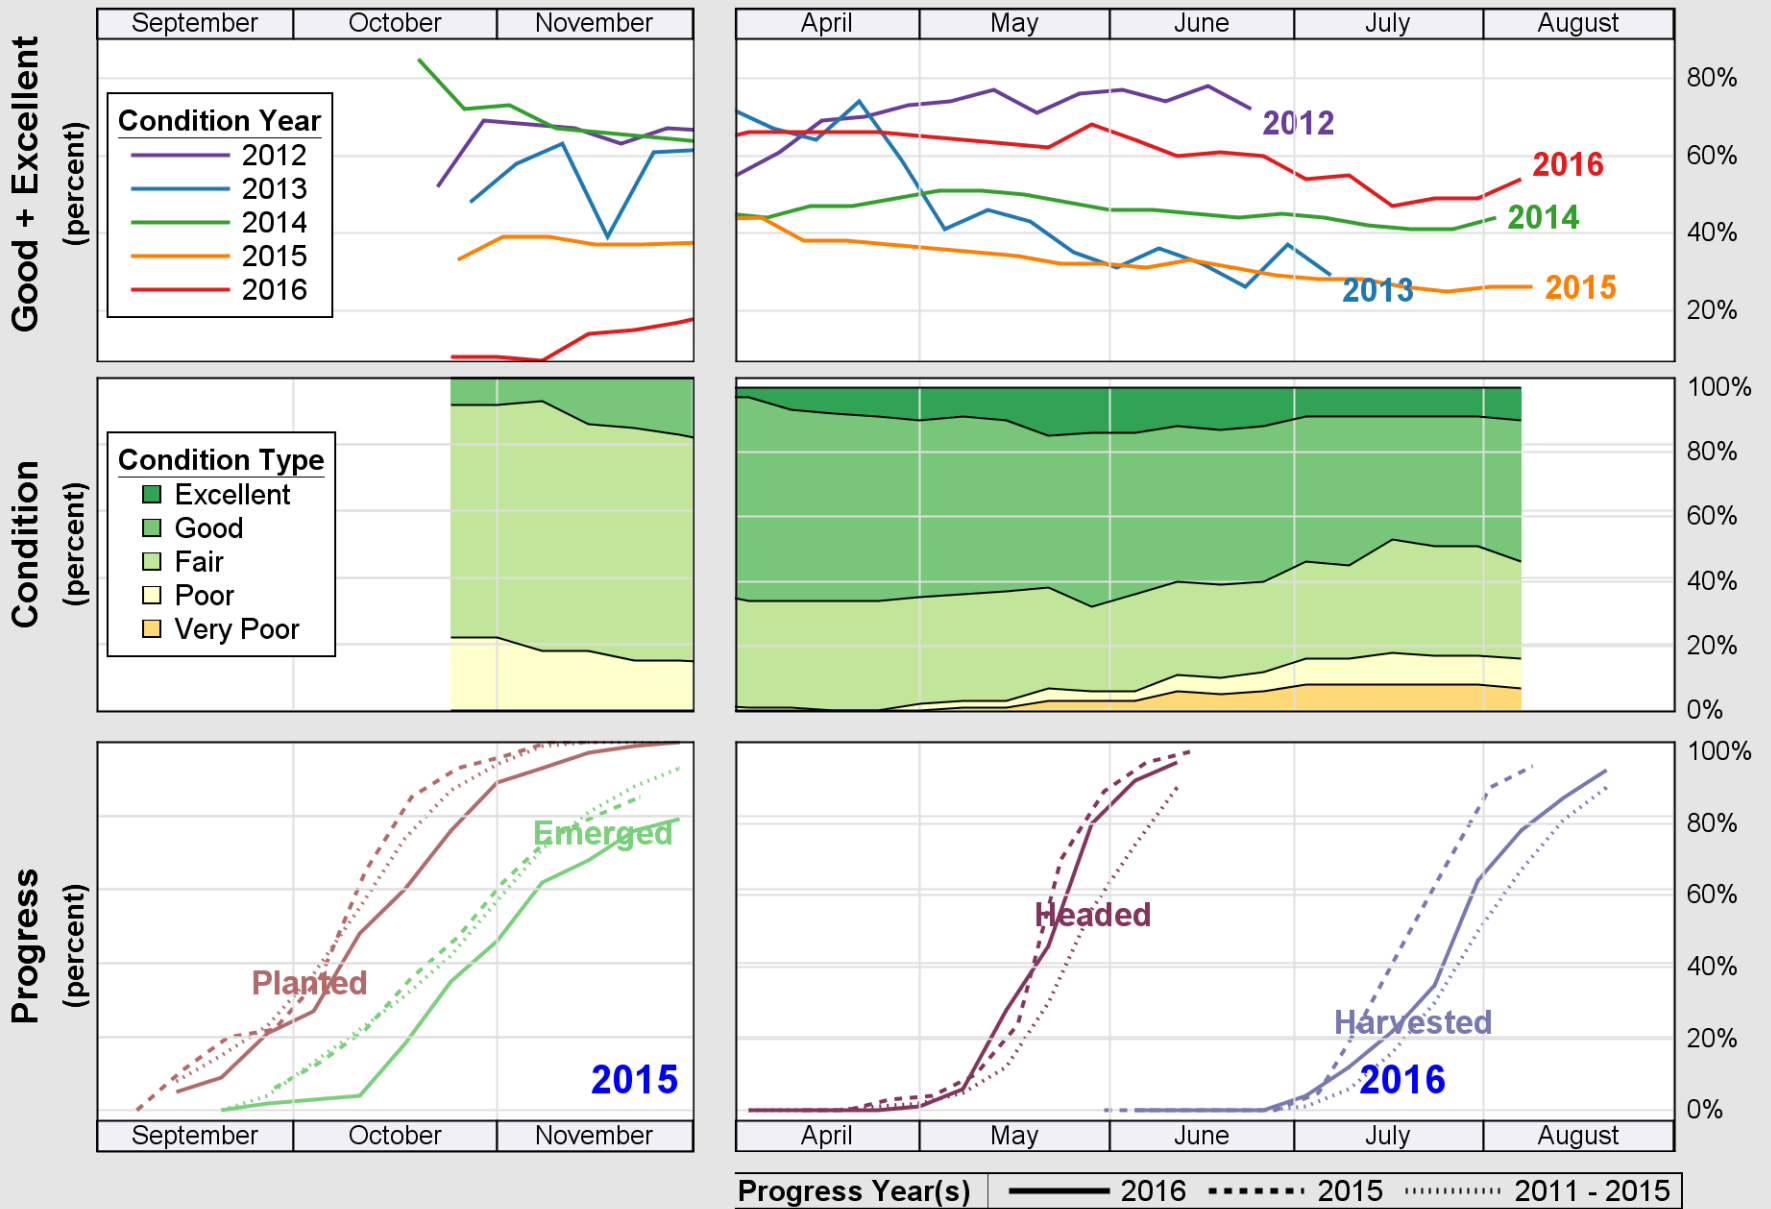

NASS

Source: National Agricultural Statistics Service (NASS), Crop Progress Report

USDA

Crop Progress and Condition: Spring Wheat in Oregon , 2016

NASS

Source: National Agricultural Statistics Service (NASS), Crop Progress Report

USDA

Crop Progress and Condition: Sugar Beets in Oregon , 2016

NASS

Source: National Agricultural Statistics Service (NASS), Crop Progress Report

USDA

Crop Progress and Condition: Winter Wheat in Oregon , 2016

NASS

Source: National Agricultural Statistics Service (NASS), Crop Progress Report