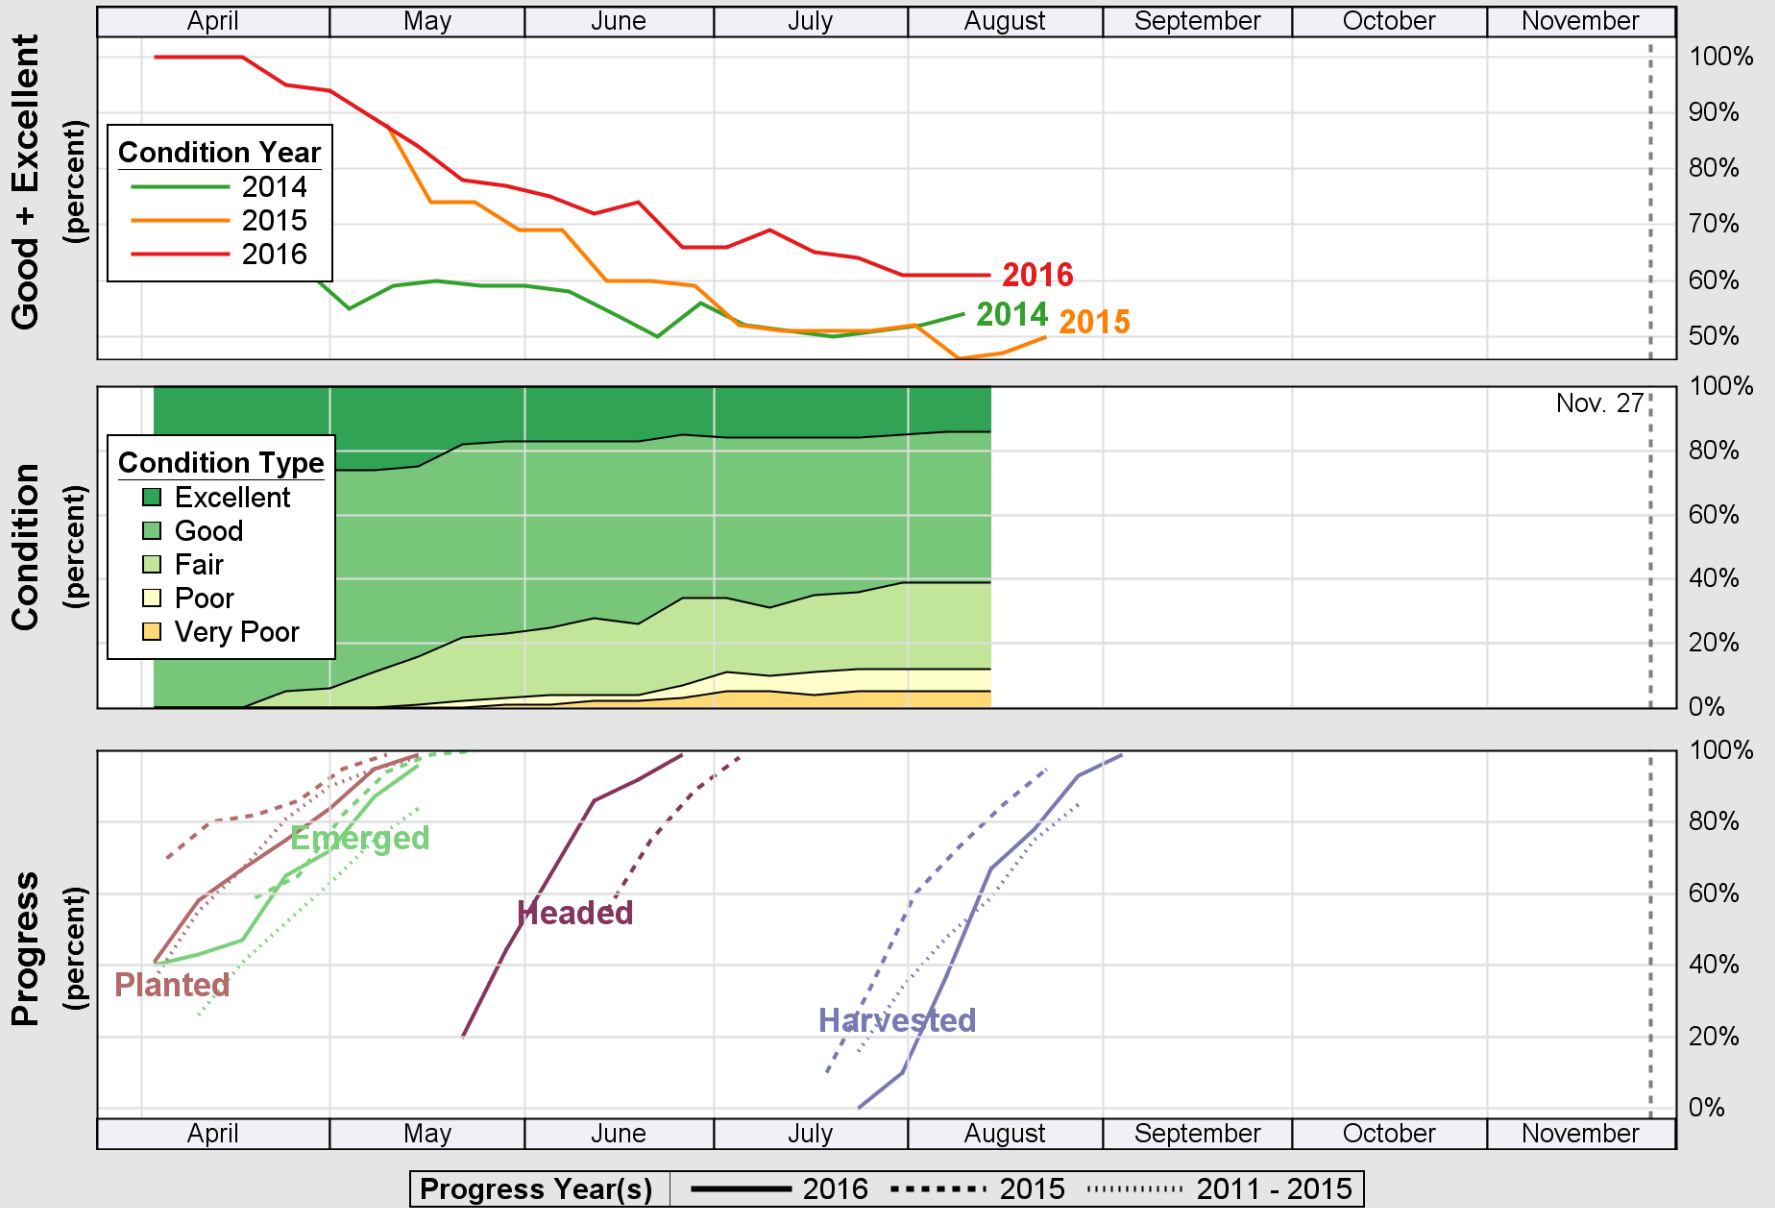

USDA

Crop Progress and Condition: Oats in Oregon , 2016

NASS

Source: National Agricultural Statistics Service (NASS), Crop Progress Report

USDA

Crop Progress and Condition: Pasture and Range in Oregon , 2016

NASS

Source: National Agricultural Statistics Service (NASS), Crop Progress Report

USDA

Crop Progress and Condition: Spring Wheat in Oregon , 2016

NASS

Source: National Agricultural Statistics Service (NASS), Crop Progress Report

USDA

Crop Progress and Condition: Sugar Beets in Oregon , 2016

NASS

Source: National Agricultural Statistics Service (NASS), Crop Progress Report

USDA

Crop Progress and Condition: Winter Wheat in Oregon , 2016