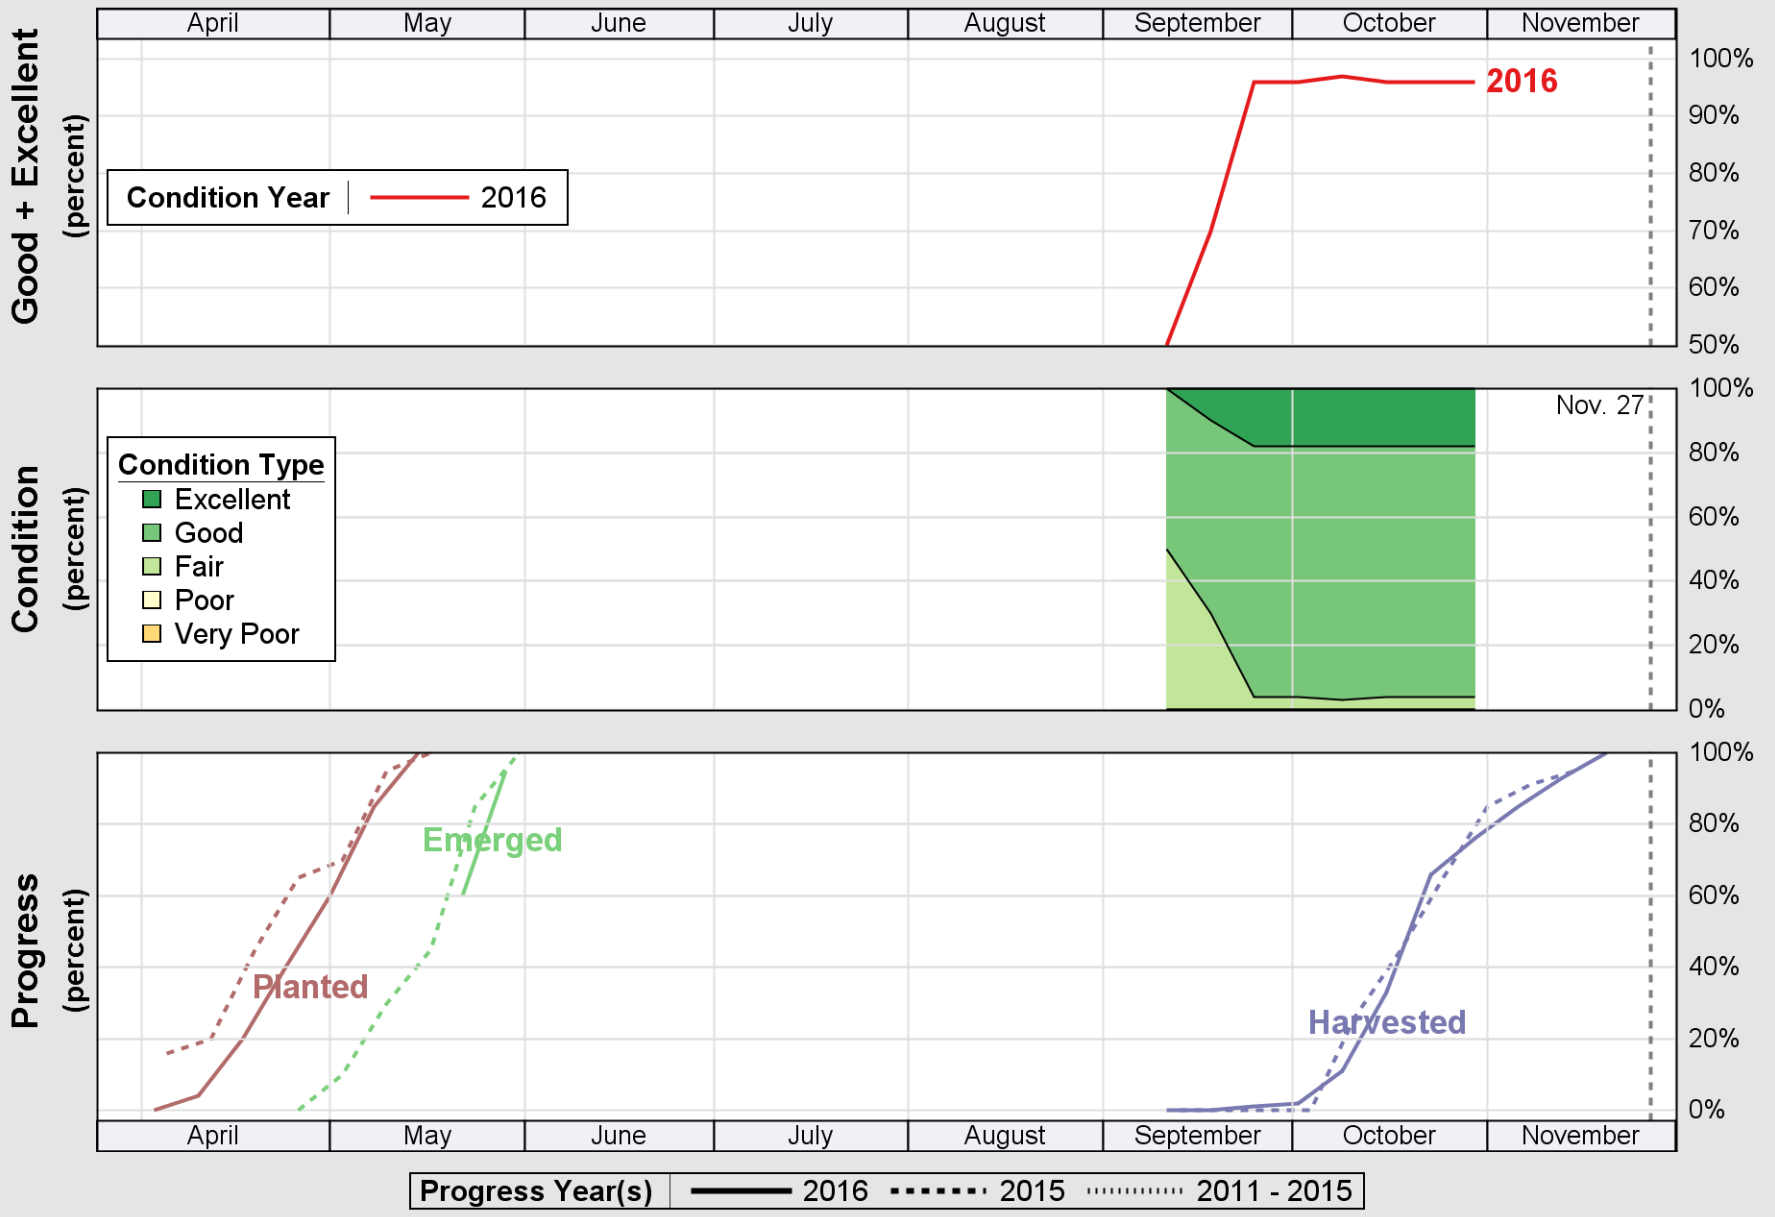

NASS

Source: National Agricultural Statistics Service (NASS), Crop Progress Report

USDA

Crop Progress and Condition: Spring Wheat in Oregon , 2016

NASS

Source: National Agricultural Statistics Service (NASS), Crop Progress Report

USDA

Crop Progress and Condition: Sugar Beets in Oregon , 2016

NASS

Source: National Agricultural Statistics Service (NASS), Crop Progress Report

USDA

Crop Progress and Condition: Winter Wheat in Oregon , 2016