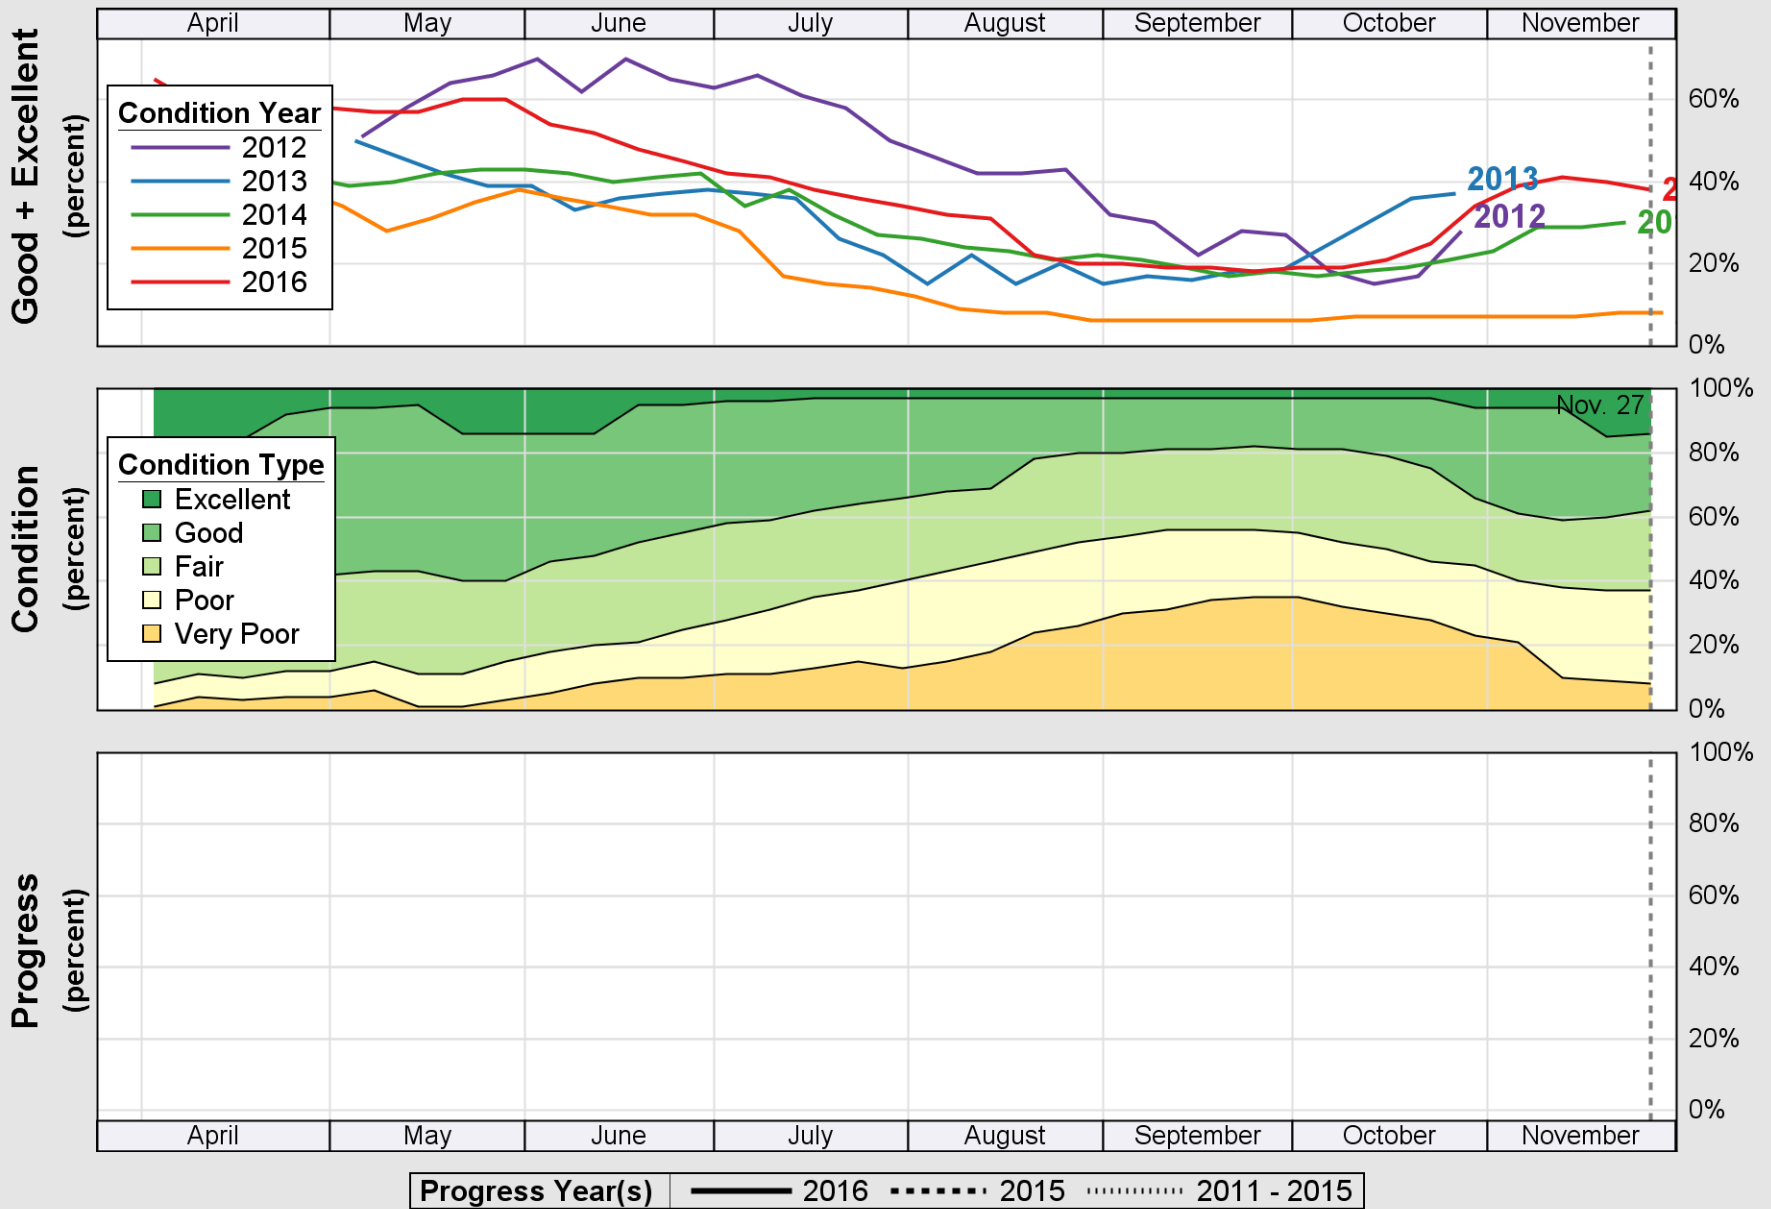

USDA

Crop Progress and Condition: Barley in Oregon , 2016

NASS

Source: National Agricultural Statistics Service (NASS), Crop Progress Report

USDA

Crop Progress and Condition: Corn in Oregon , 2016

NASS

Source: National Agricultural Statistics Service (NASS), Crop Progress Report

USDA

Crop Progress and Condition: Oats in Oregon , 2016

NASS

Source: National Agricultural Statistics Service (NASS), Crop Progress Report

USDA

Crop Progress and Condition: Pasture and Range in Oregon , 2016

NASS

Source: National Agricultural Statistics Service (NASS), Crop Progress Report

USDA

Crop Progress and Condition: Spring Wheat in Oregon , 2016

NASS

Source: National Agricultural Statistics Service (NASS), Crop Progress Report

USDA

Crop Progress and Condition: Sugar Beets in Oregon , 2016

NASS

Source: National Agricultural Statistics Service (NASS), Crop Progress Report

USDA

Crop Progress and Condition: Winter Wheat in Oregon , 2016