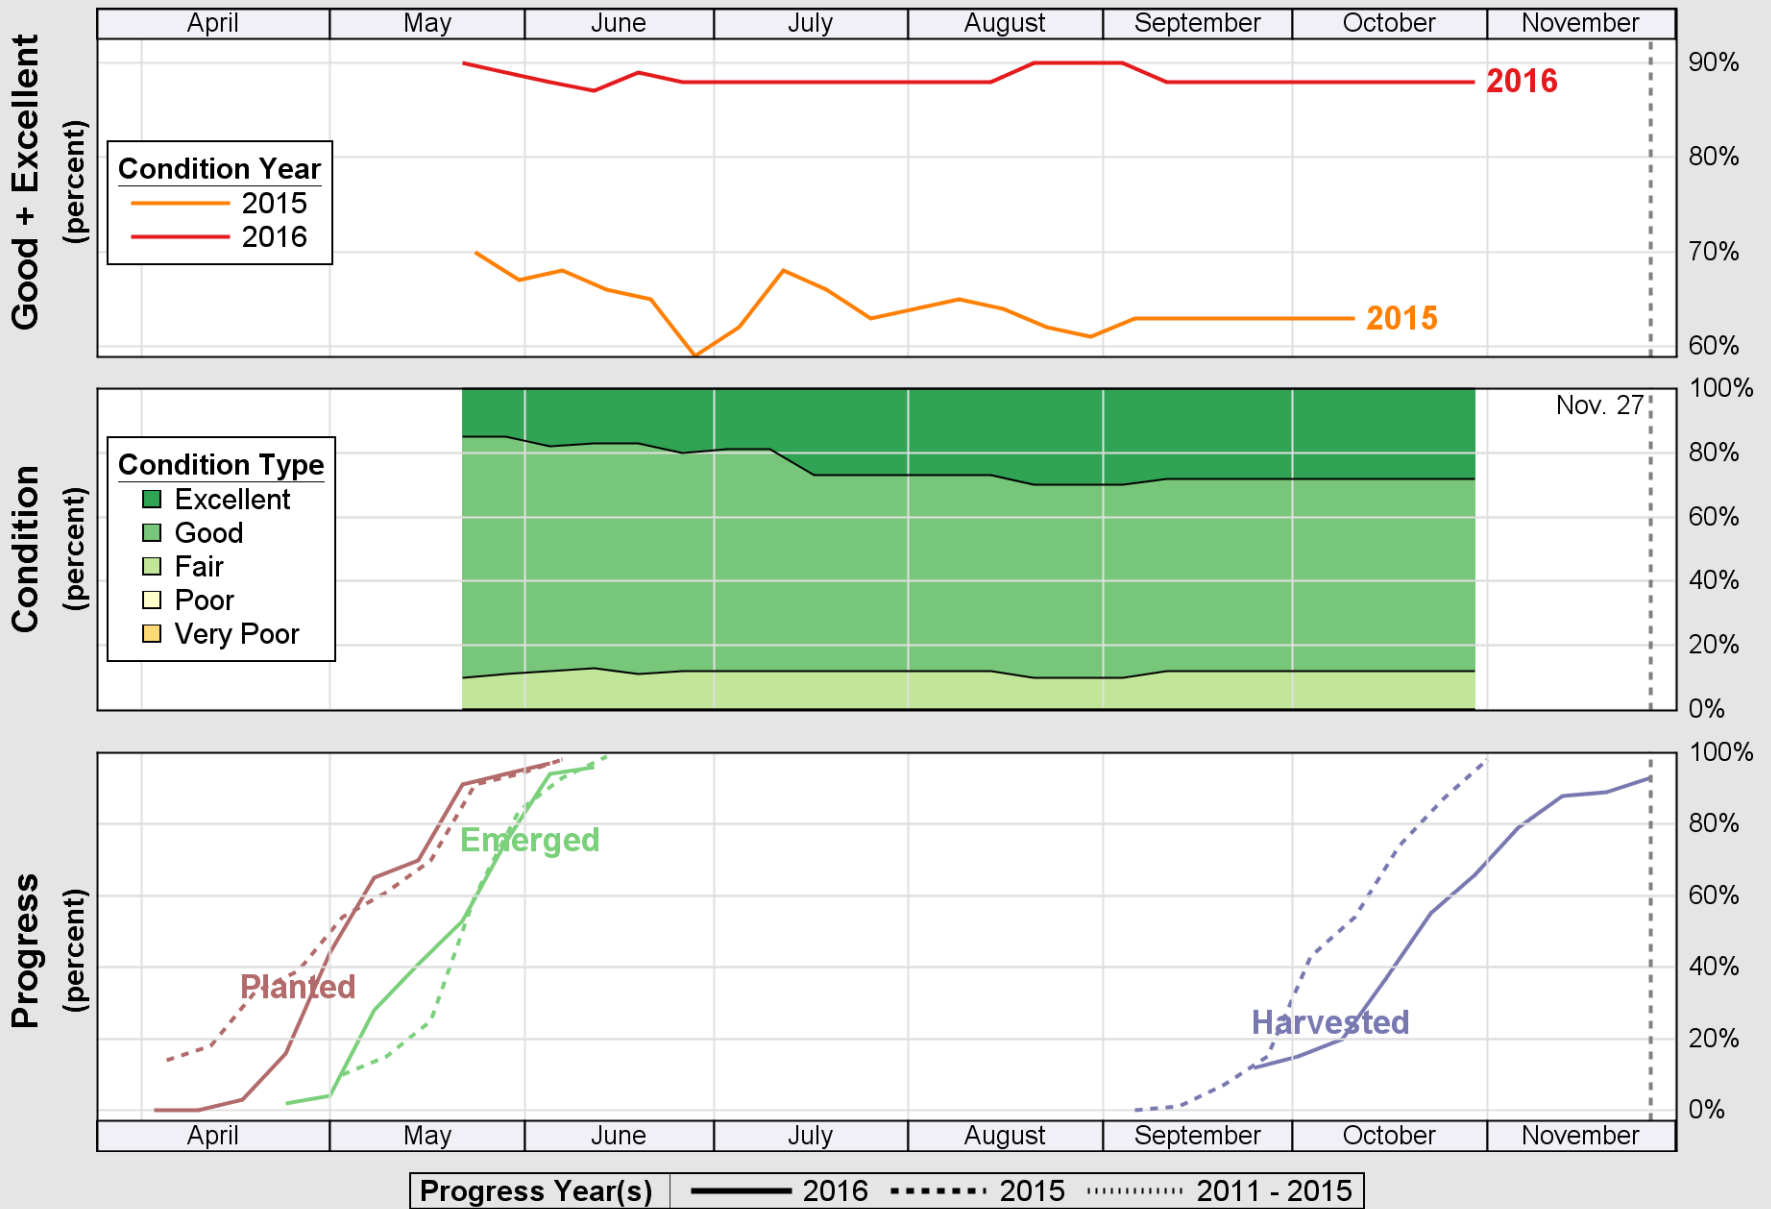

USDA

Crop Progress and Condition: Barley in Oregon , 2016

NASS

Source: National Agricultural Statistics Service (NASS), Crop Progress Report

USDA

Crop Progress and Condition: Corn in Oregon , 2016

NASS

Source: National Agricultural Statistics Service (NASS), Crop Progress Report

USDA

Crop Progress and Condition: Oats in Oregon , 2016

NASS

Source: National Agricultural Statistics Service (NASS), Crop Progress Report

USDA

Crop Progress and Condition: Pasture and Range in Oregon , 2016

NASS

Source: National Agricultural Statistics Service (NASS), Crop Progress Report

USDA

Crop Progress and Condition: Spring Wheat in Oregon , 2016

NASS

Source: National Agricultural Statistics Service (NASS), Crop Progress Report

USDA

Crop Progress and Condition: Sugar Beets in Oregon , 2016

NASS

Source: National Agricultural Statistics Service (NASS), Crop Progress Report

USDA

Crop Progress and Condition: Winter Wheat in Oregon , 2016