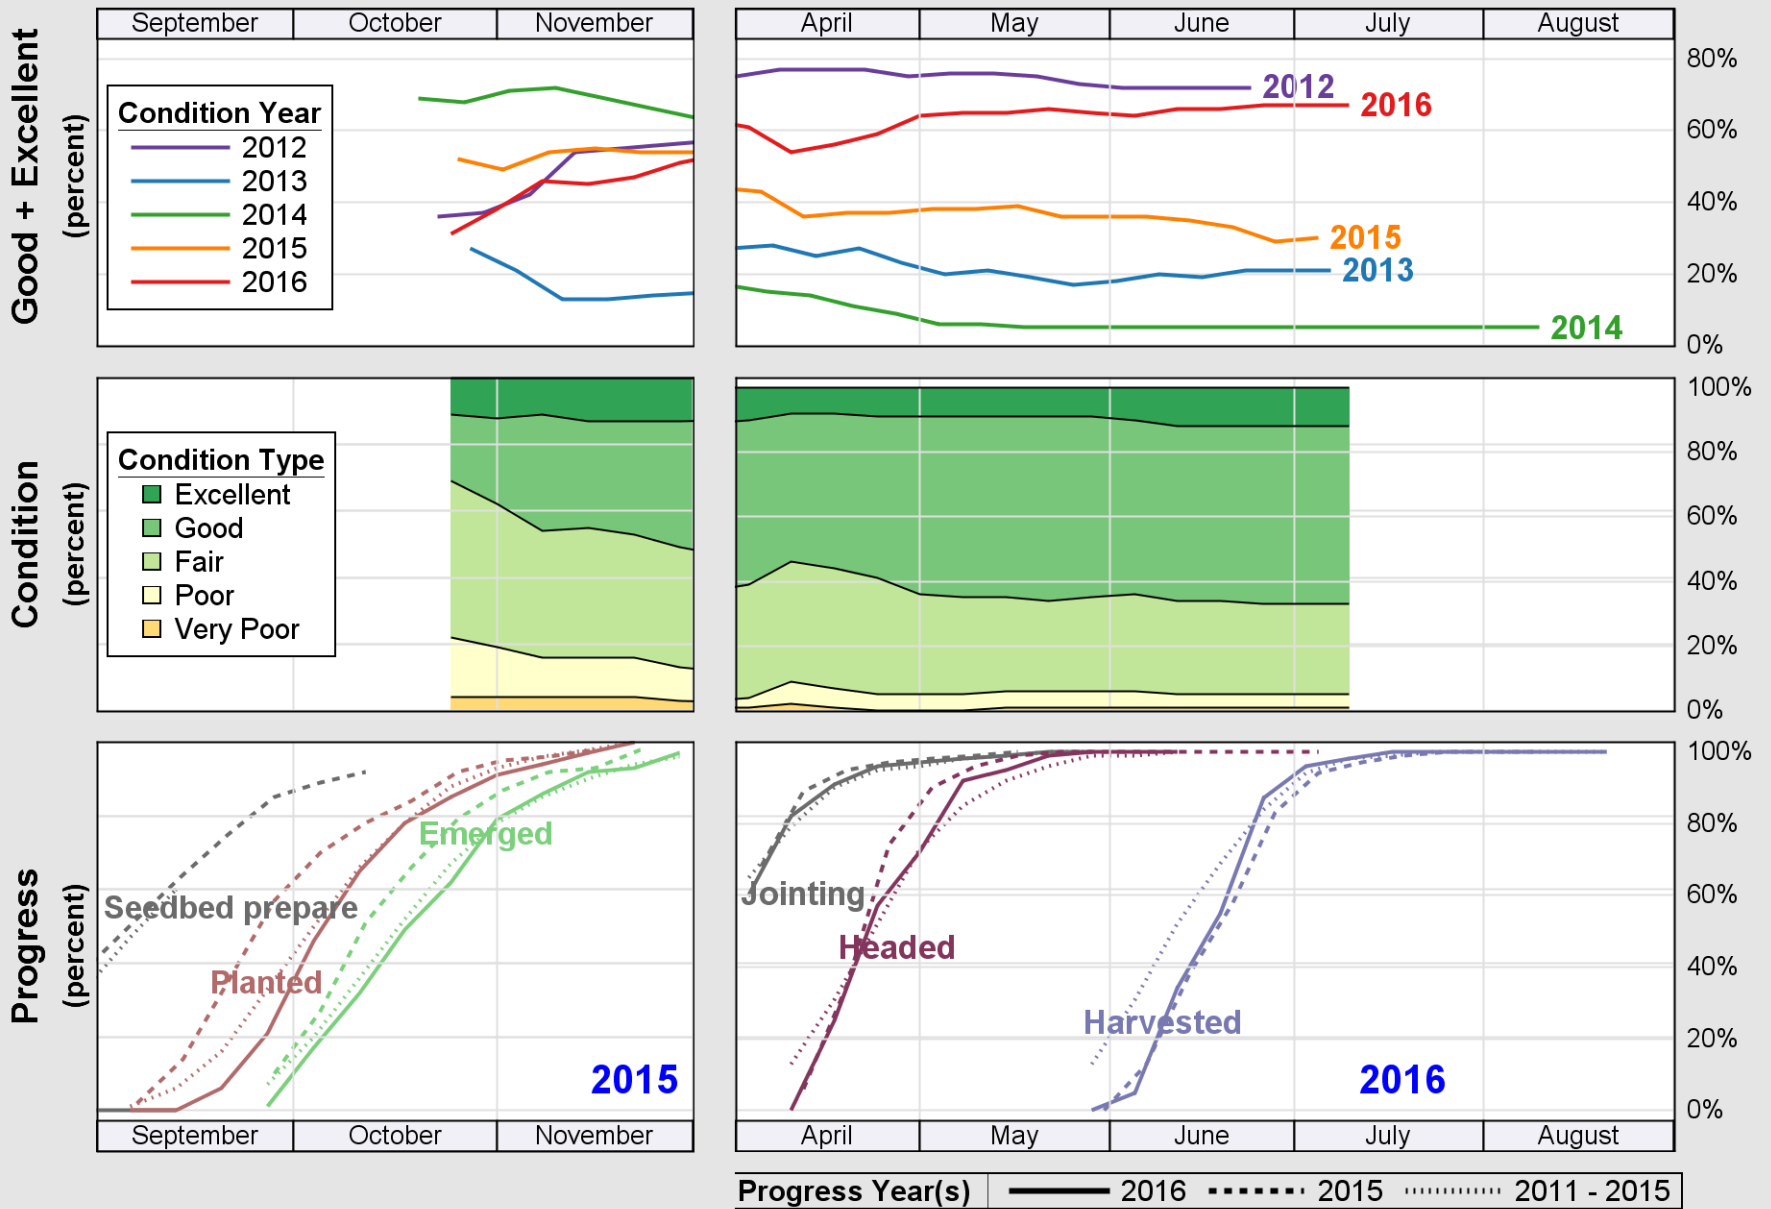

### Crop Progress and Condition: Peanuts in Oklahoma , 2016

NASS

Source: National Agricultural Statistics Service (NASS), Crop Progress Report

USDA

# Crop Progress and Condition: Sorghum in Oklahoma , 2016

NASS

Source: National Agricultural Statistics Service (NASS), Crop Progress Report

USDA

# Crop Progress and Condition: Soybeans in Oklahoma , 2016

NASS

Source: National Agricultural Statistics Service (NASS), Crop Progress Report

USDA

# Crop Progress and Condition: Winter Wheat in Oklahoma , 2016

NASS

Source: National Agricultural Statistics Service (NASS), Crop Progress Report