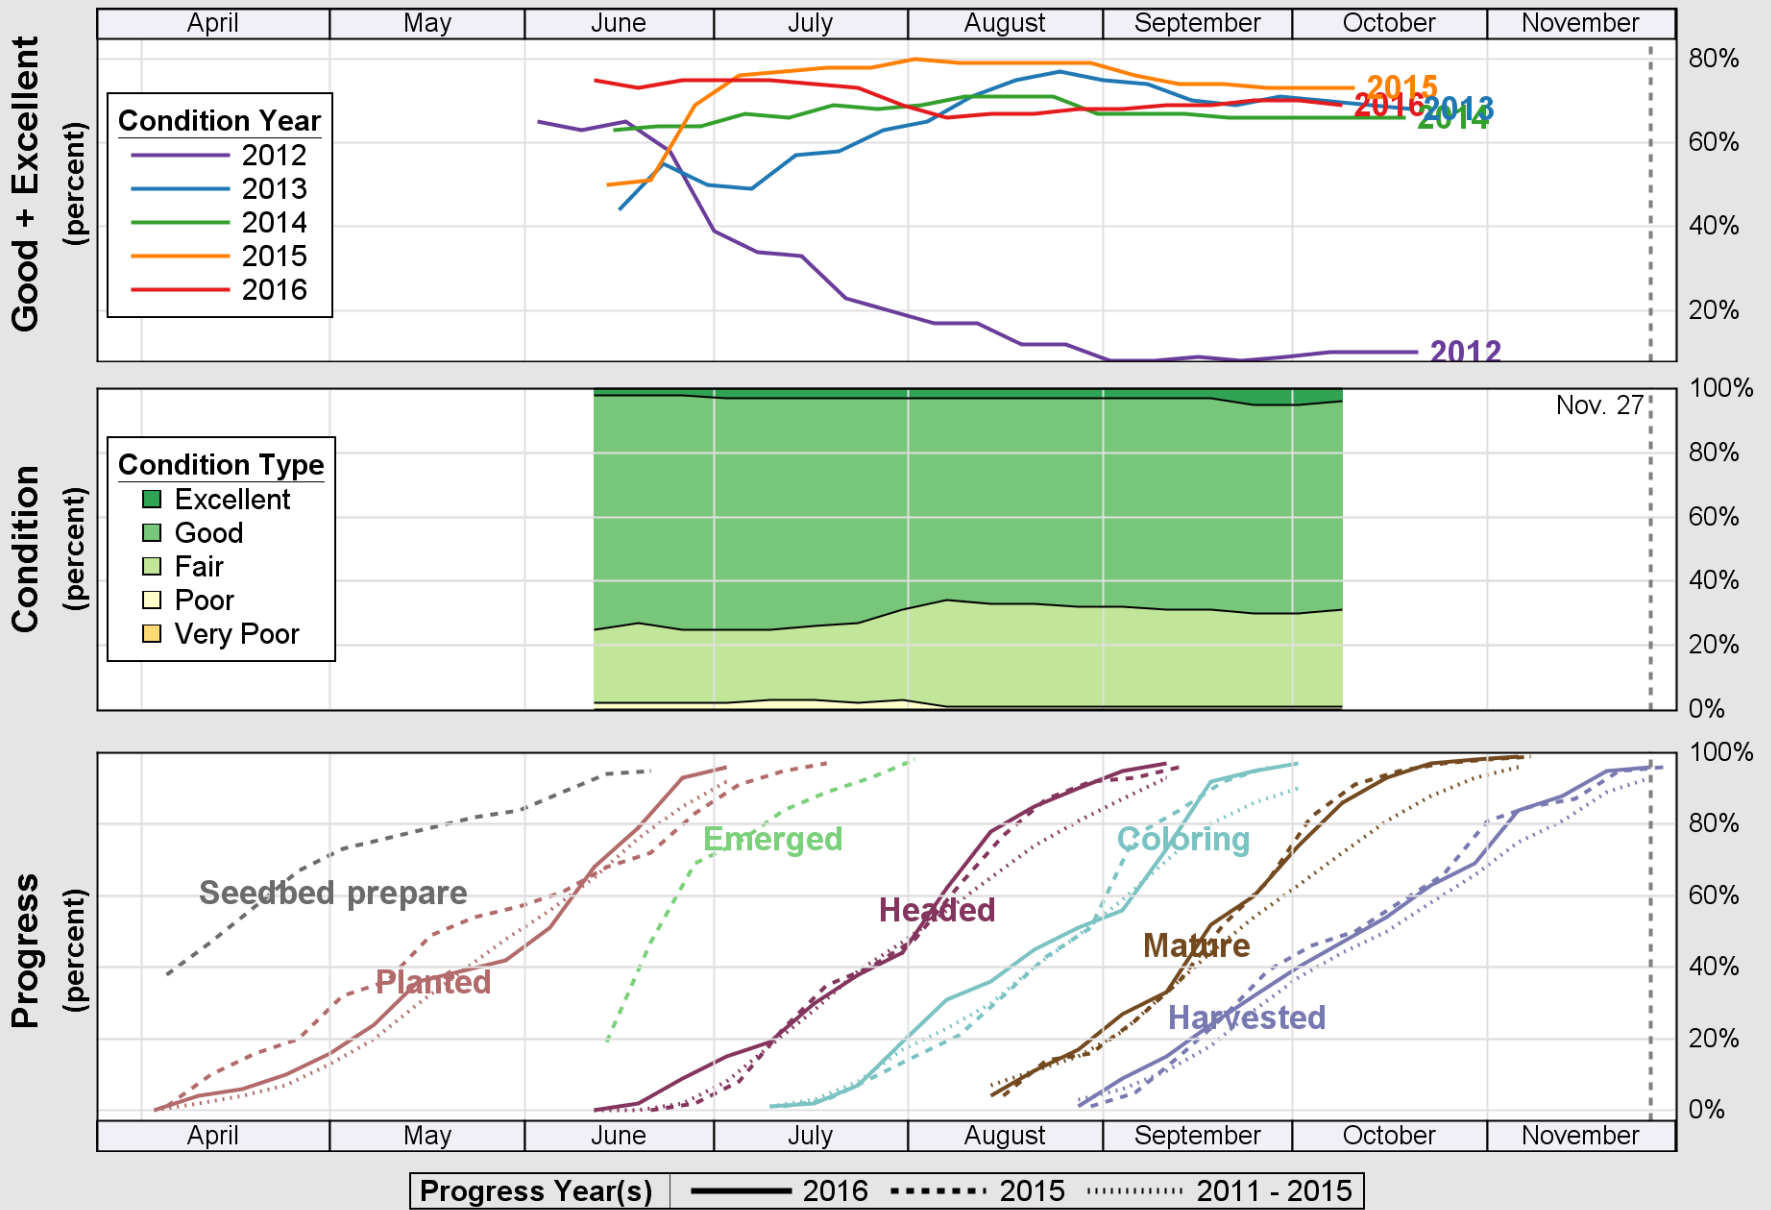

# Crop Progress and Condition: Pasture and Range in Oklahoma , 2016

NASS

Source: National Agricultural Statistics Service (NASS), Crop Progress Report

USDA

### Crop Progress and Condition: Peanuts in Oklahoma , 2016

NASS

Source: National Agricultural Statistics Service (NASS), Crop Progress Report

USDA

# Crop Progress and Condition: Sorghum in Oklahoma , 2016

NASS

Source: National Agricultural Statistics Service (NASS), Crop Progress Report

USDA