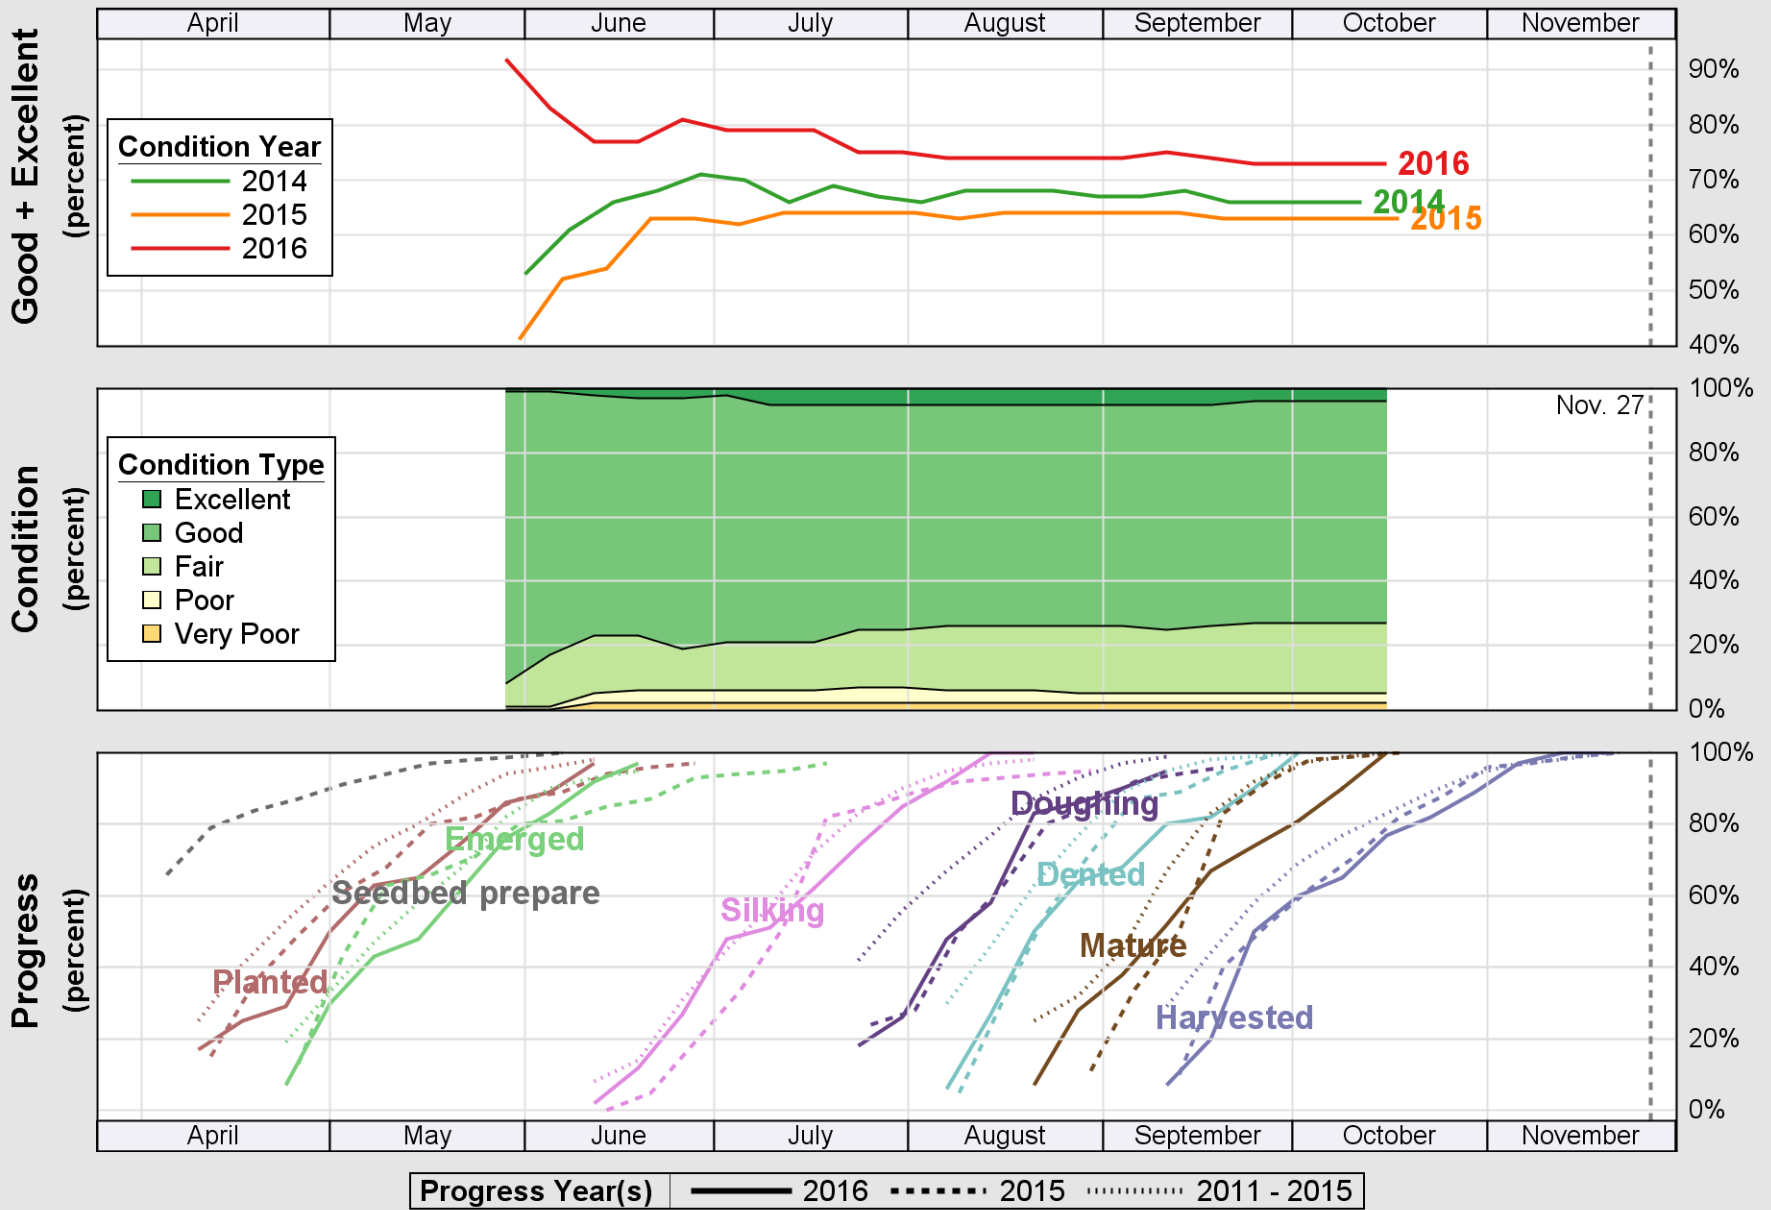

# Crop Progress and Condition: Corn in Oklahoma , 2016

NASS

Source: National Agricultural Statistics Service (NASS), Crop Progress Report

USDA

# Crop Progress and Condition: Cotton in Oklahoma , 2016

NASS

Source: National Agricultural Statistics Service (NASS), Crop Progress Report

USDA