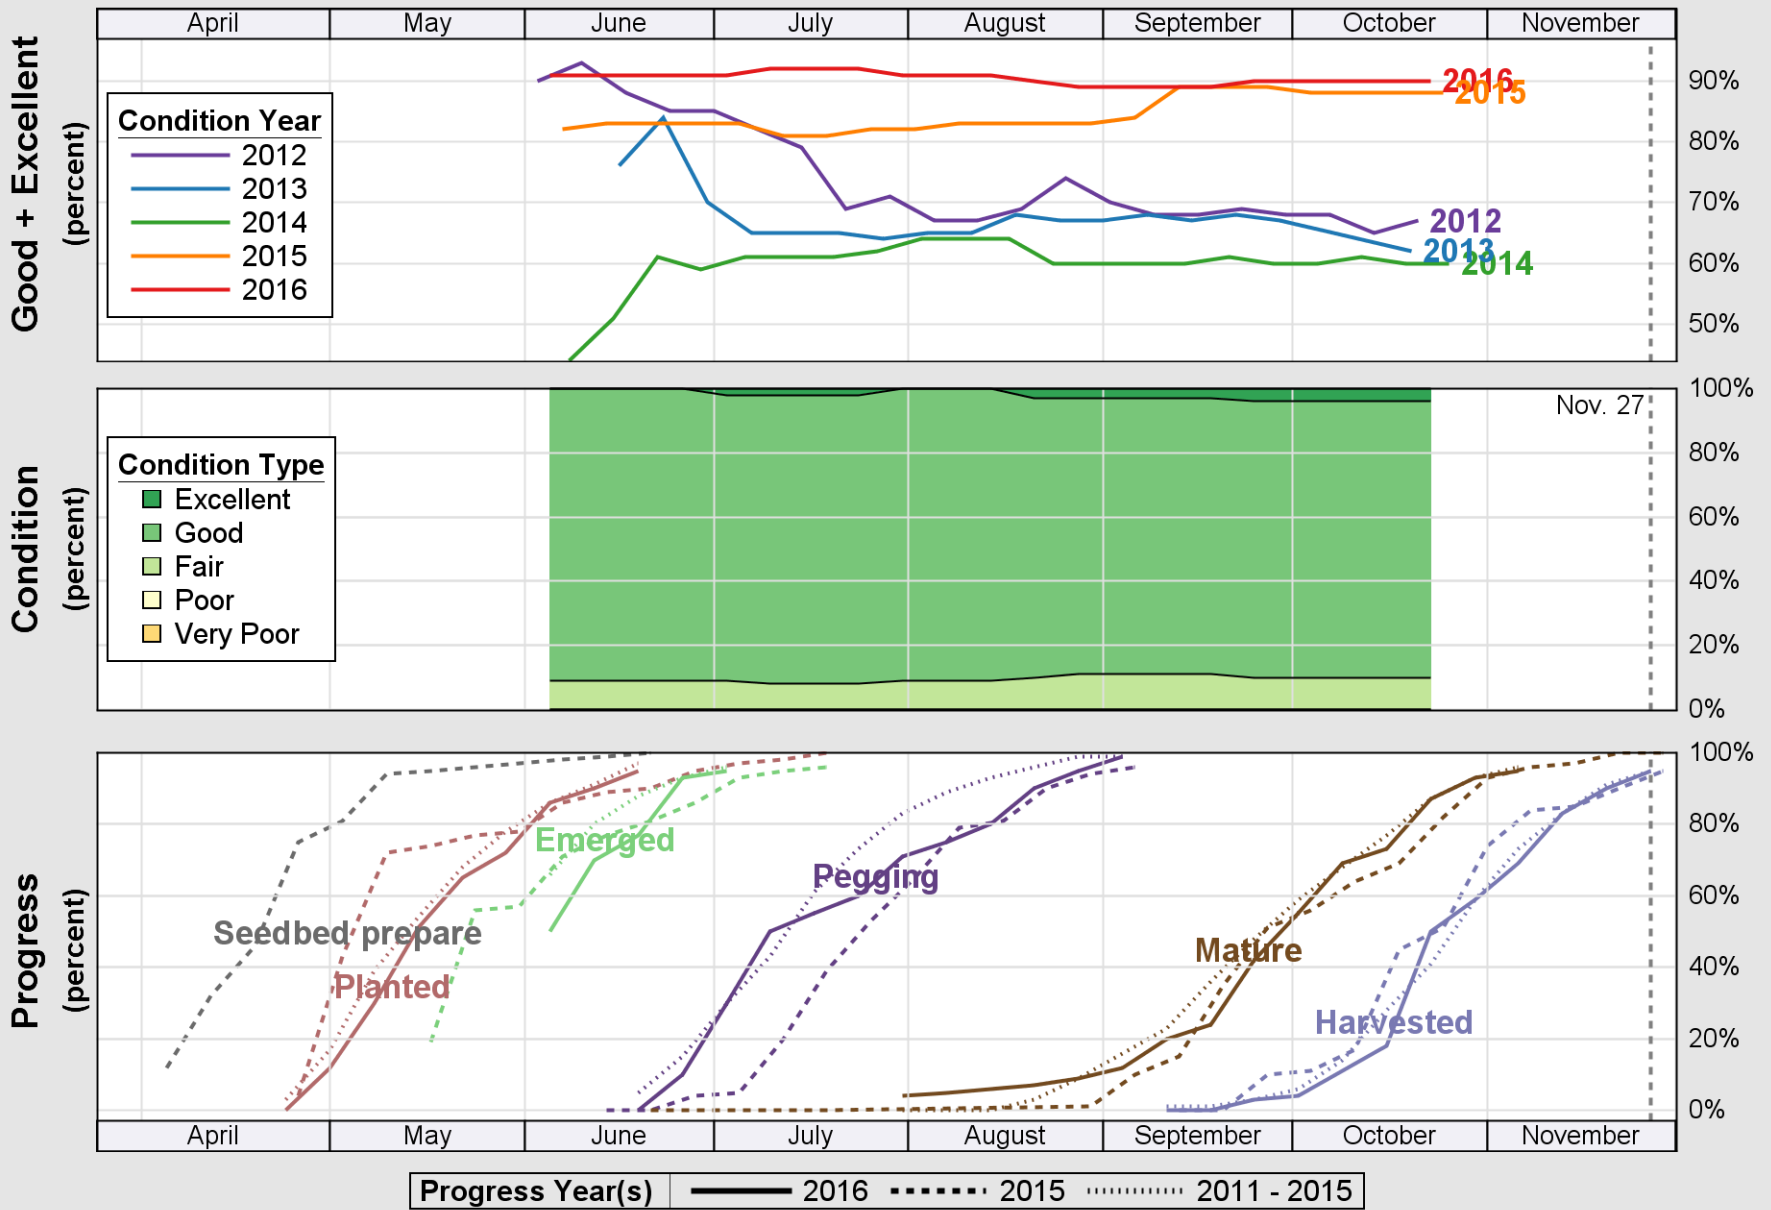

# Crop Progress and Condition: Cotton in Oklahoma , 2016

NASS

Source: National Agricultural Statistics Service (NASS), Crop Progress Report

USDA

# Crop Progress and Condition: Pasture and Range in Oklahoma , 2016

NASS

Source: National Agricultural Statistics Service (NASS), Crop Progress Report

USDA

### Crop Progress and Condition: Peanuts in Oklahoma , 2016

NASS

Source: National Agricultural Statistics Service (NASS), Crop Progress Report

USDA