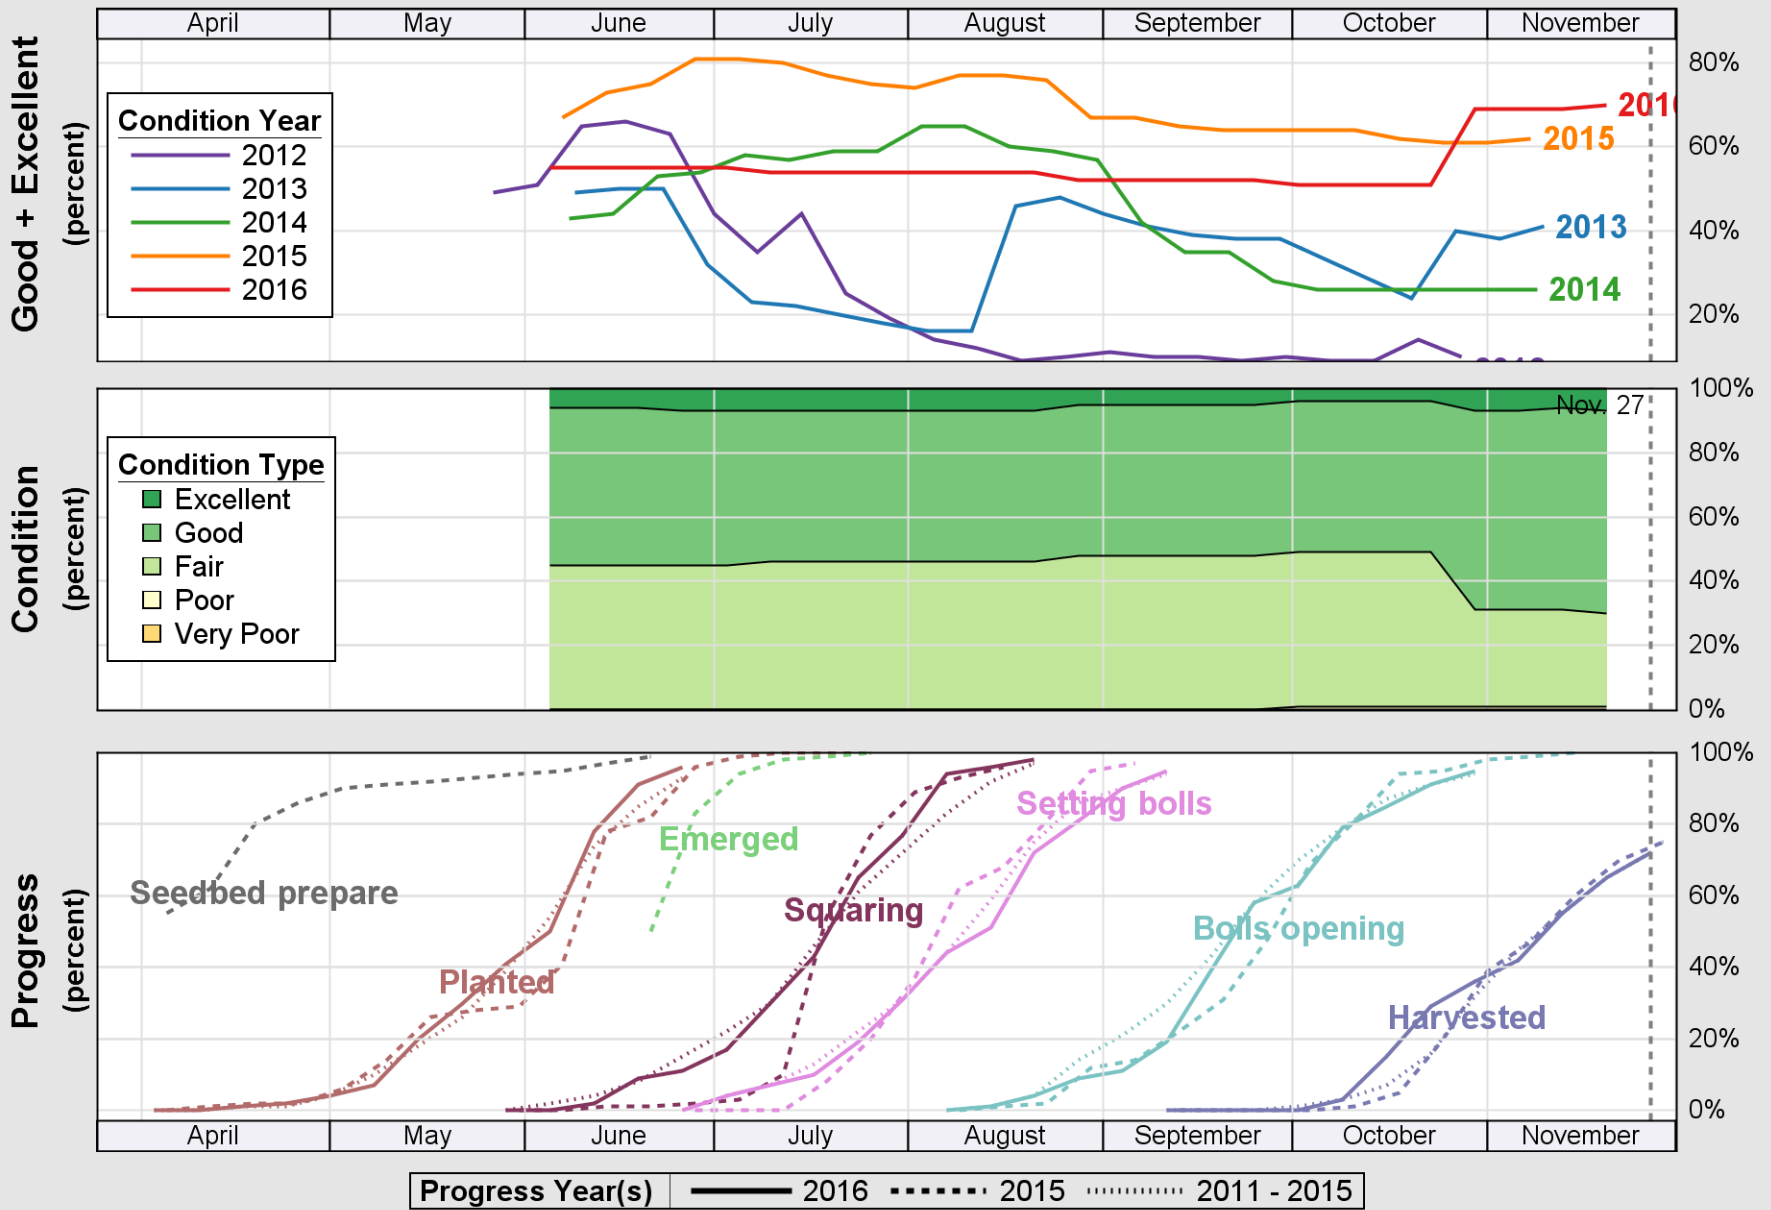

# Crop Progress and Condition: Corn in Oklahoma , 2016

NASS

Source: National Agricultural Statistics Service (NASS), Crop Progress Report

USDA

# Crop Progress and Condition: Cotton in Oklahoma , 2016

NASS

Source: National Agricultural Statistics Service (NASS), Crop Progress Report

USDA