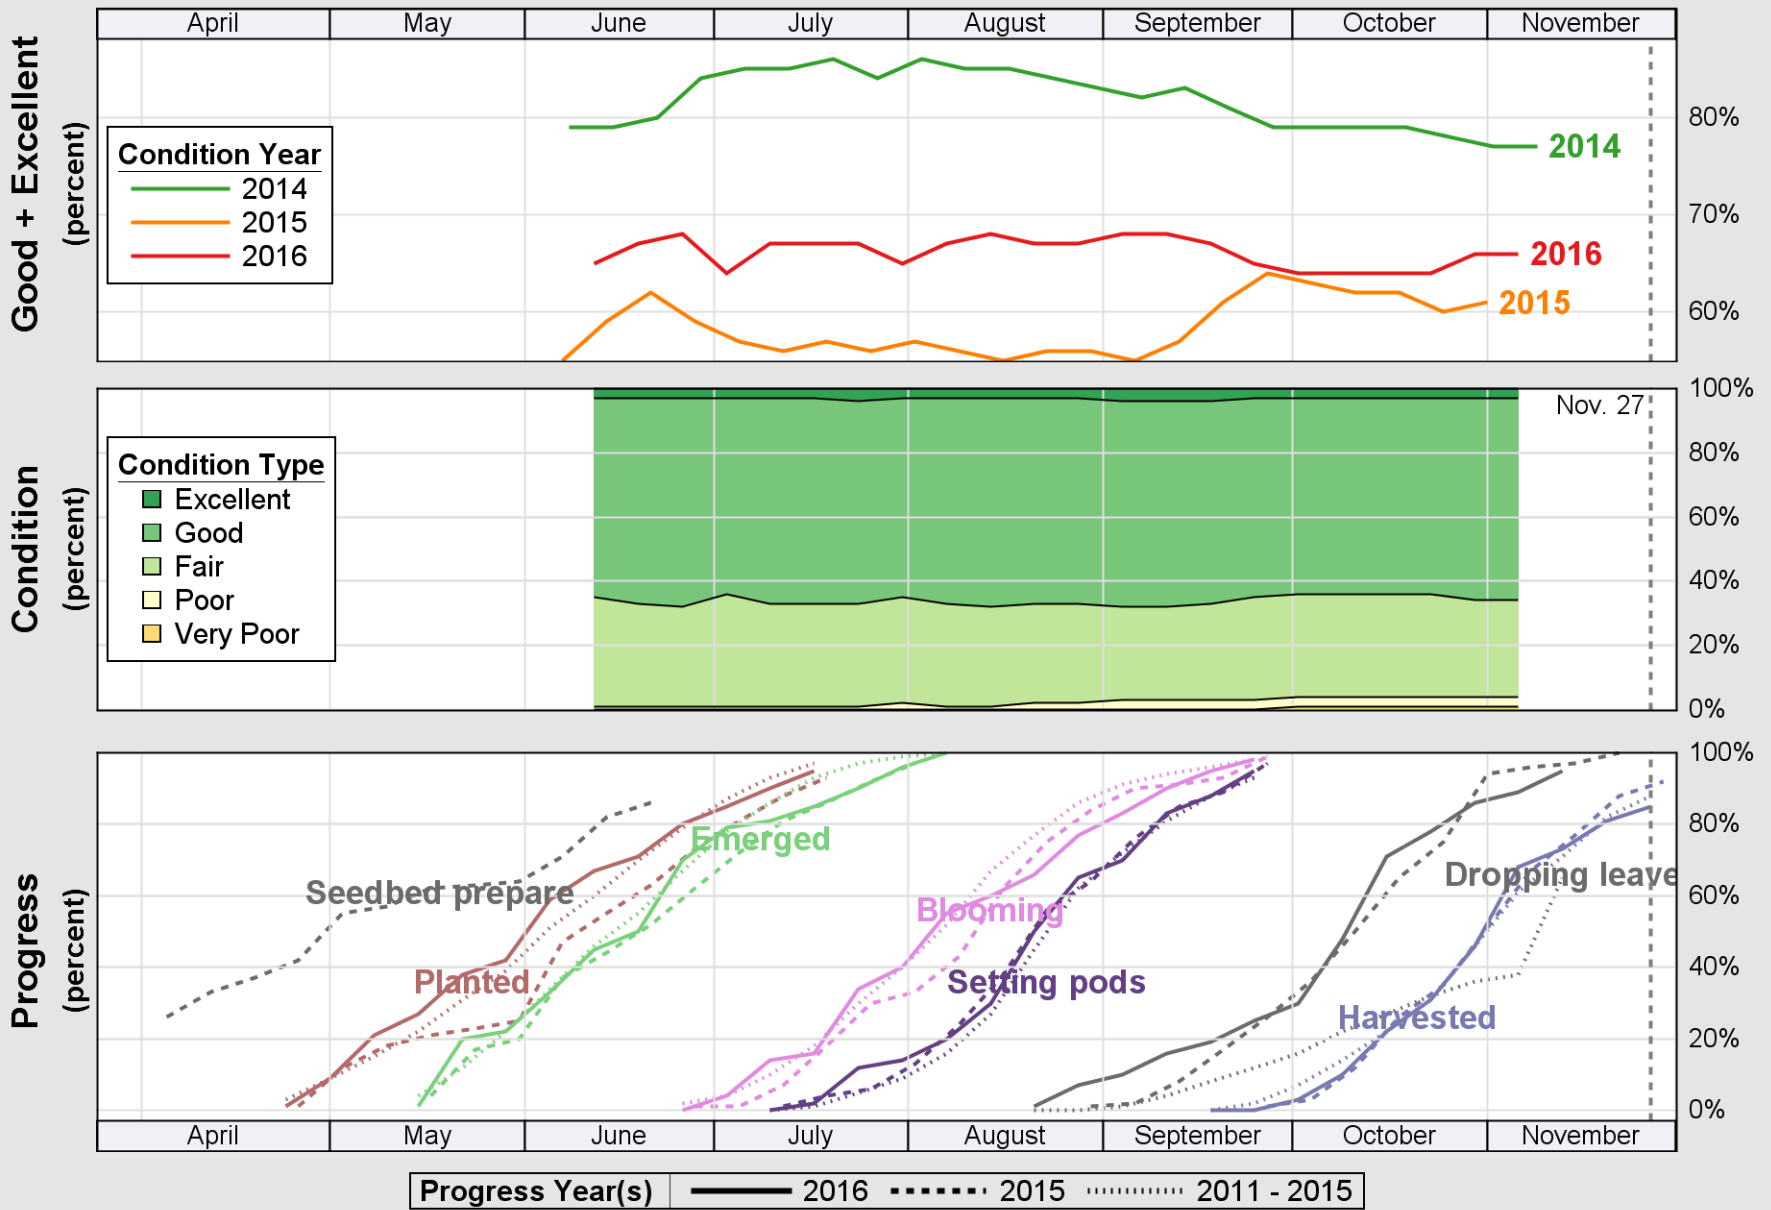

USDA

Crop Progress and Condition: Soybeans in Oklahoma , 2016

NASS

Source: National Agricultural Statistics Service (NASS), Crop Progress Report