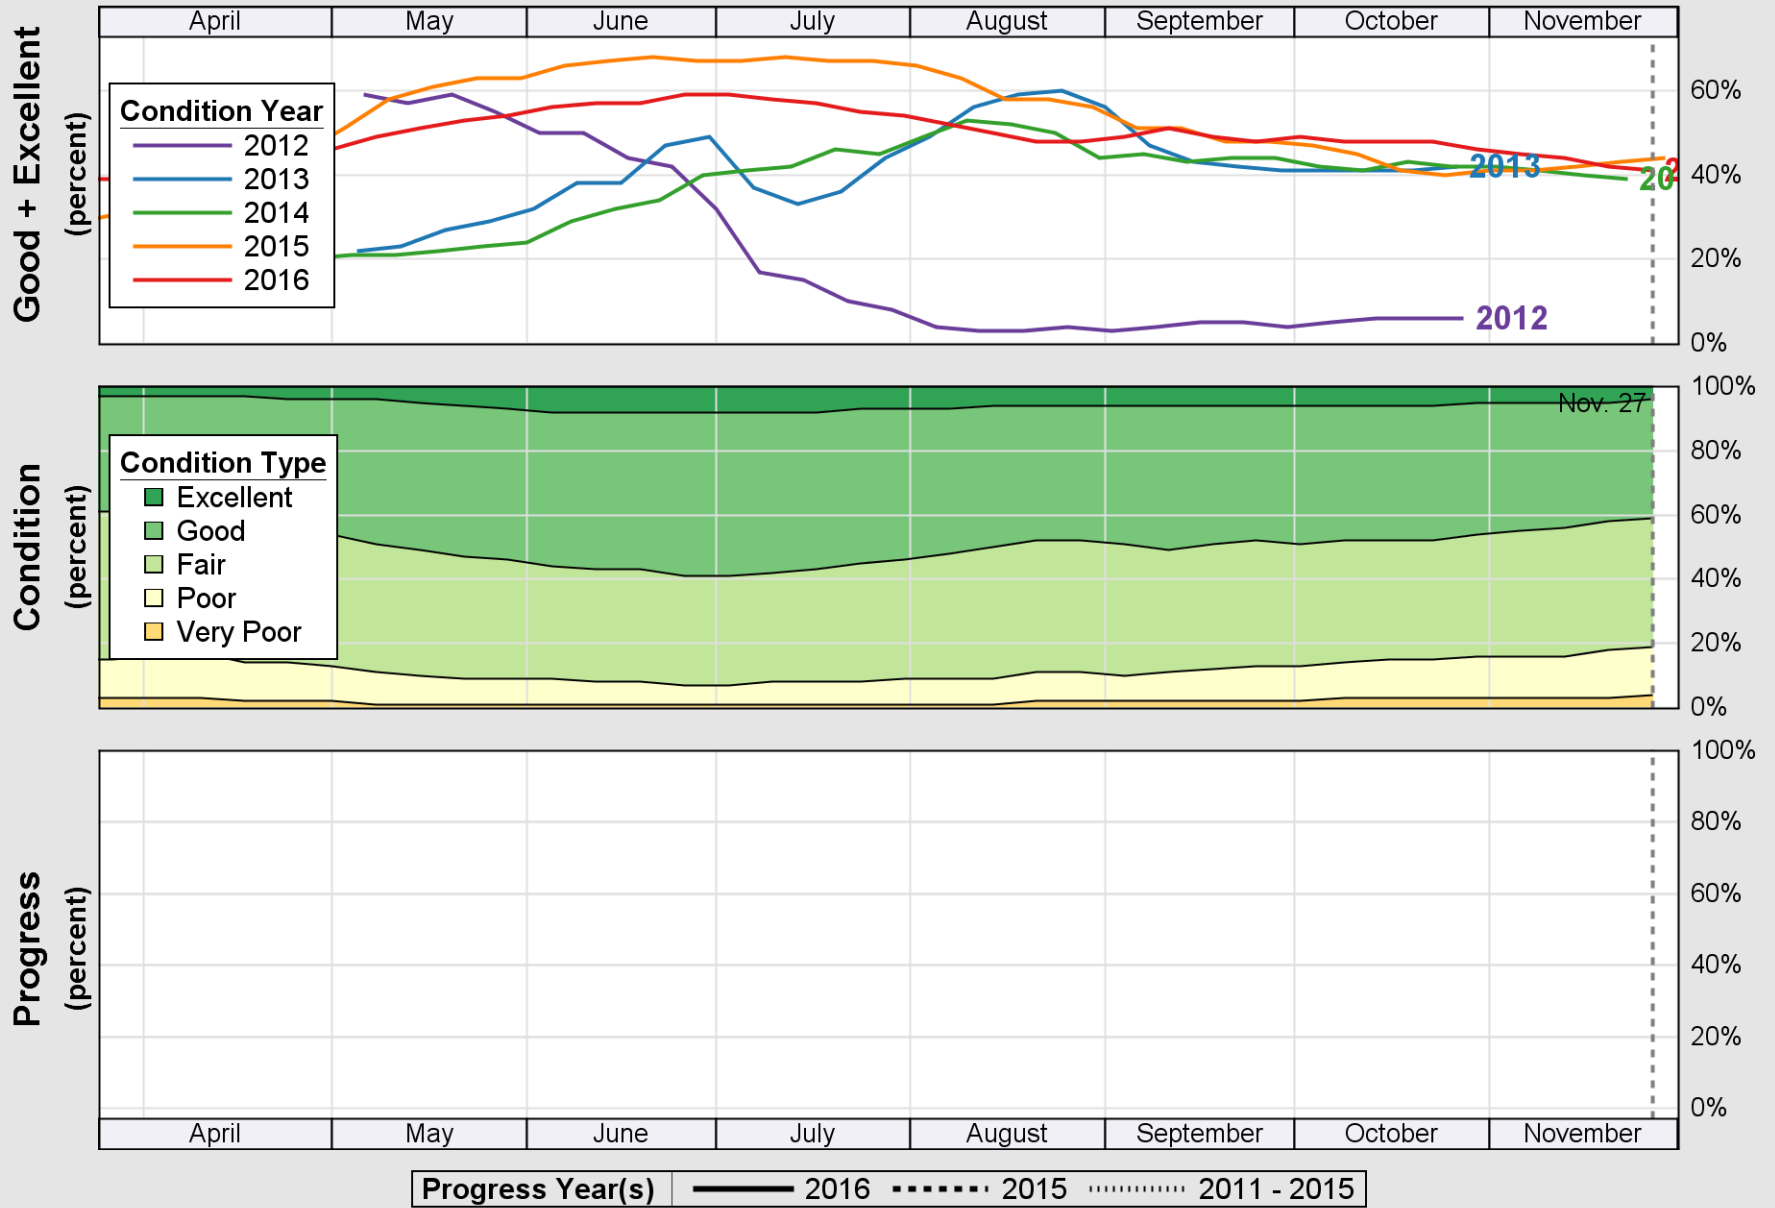

# Crop Progress and Condition: Corn in Oklahoma , 2016

NASS

Source: National Agricultural Statistics Service (NASS), Crop Progress Report

USDA

# Crop Progress and Condition: Cotton in Oklahoma , 2016

NASS

Source: National Agricultural Statistics Service (NASS), Crop Progress Report

USDA

# Crop Progress and Condition: Pasture and Range in Oklahoma , 2016

NASS

Source: National Agricultural Statistics Service (NASS), Crop Progress Report

USDA

### Crop Progress and Condition: Peanuts in Oklahoma , 2016

NASS

Source: National Agricultural Statistics Service (NASS), Crop Progress Report

USDA